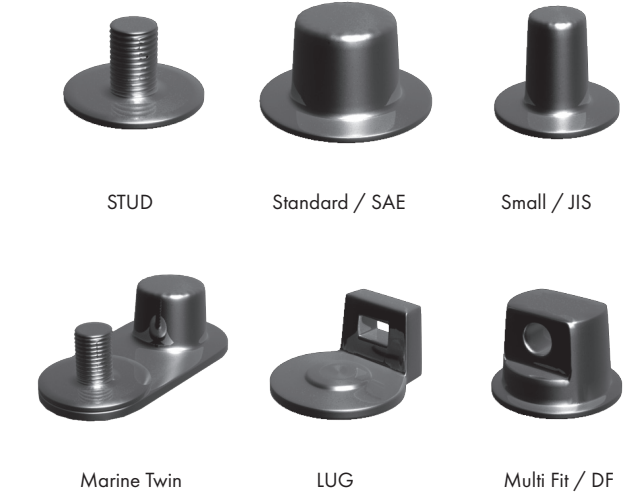

Terminal Types