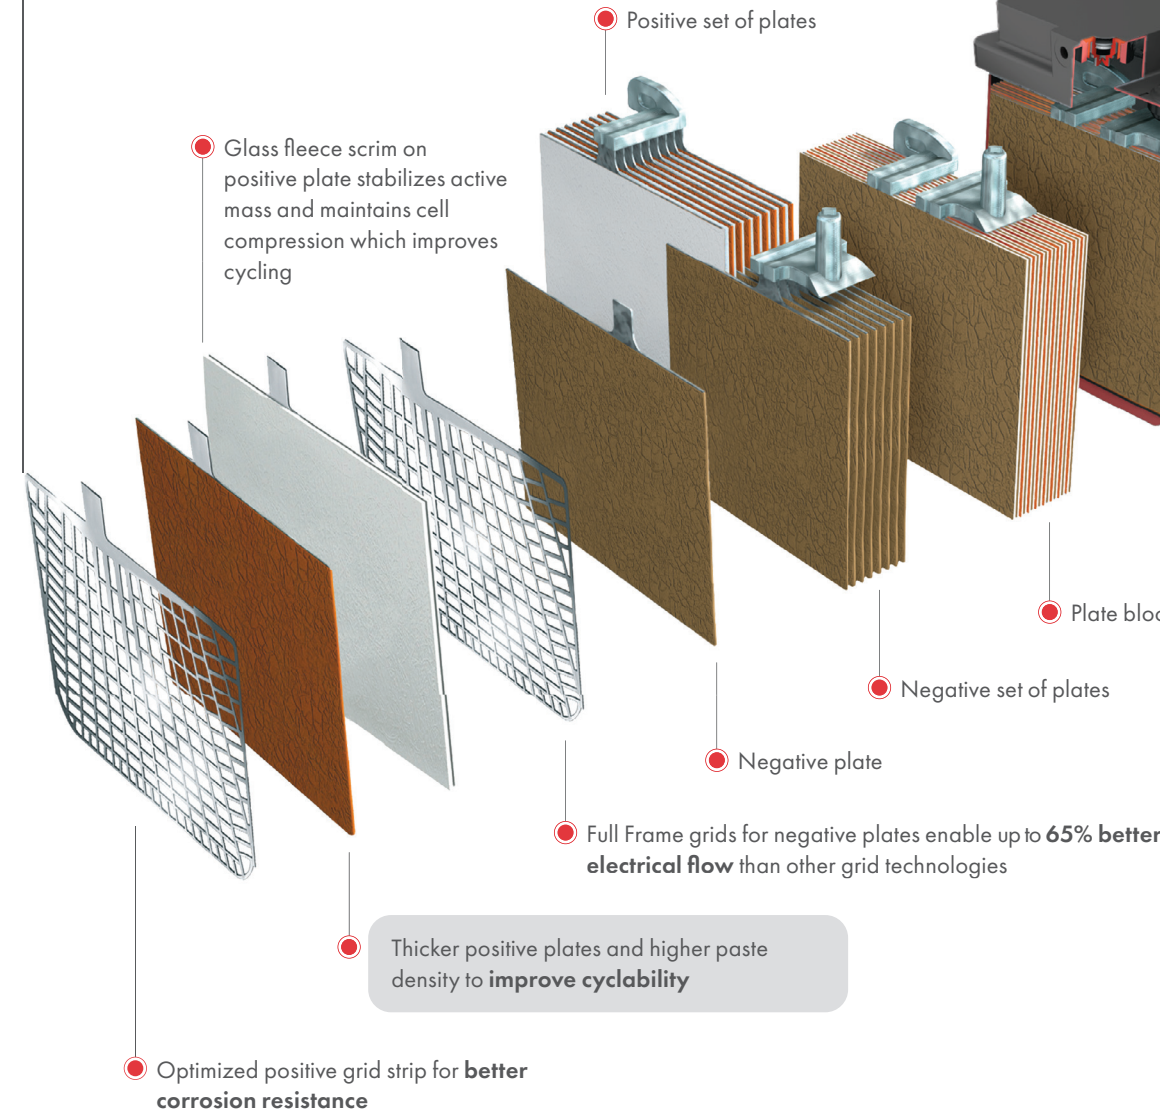

With over 90,000 parts across 37 product lines worldwide, our products can be found right around the globe. That's strength in numbers that we continue to grow.

ACDELCO AGM BATTERY KEY FEATURES

Full Frame stamped grids for positive plates **increases durability by over 65%** and are more corrosion-resistant than other grid designs

Reinforced case and enhanced construction material maintains cell-to-cell compression

Negative cell clearance with compression **improves vibration resistance and cyclability**

Electrolyte fully absorbed in glass mat separator (no free acid), **eliminates acid stratification and ensures non-spillable design** to increase safety