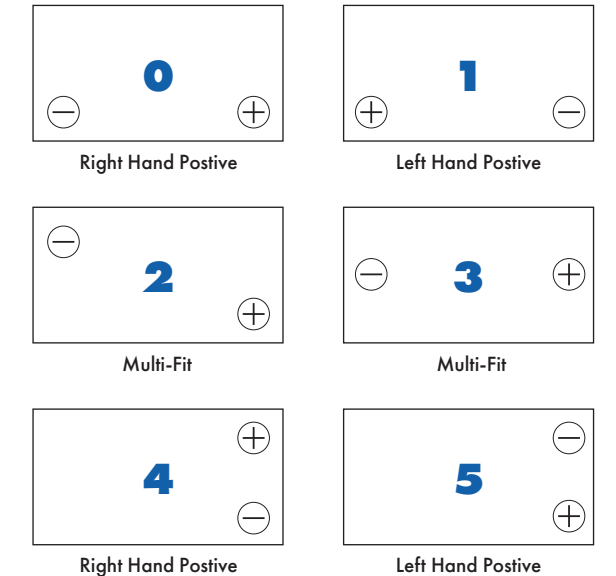

Battery Layouts

*Battery posts, terminals and related accessories contain Lead and Lead components. Its recommended to wash hands thoroughly after handling.