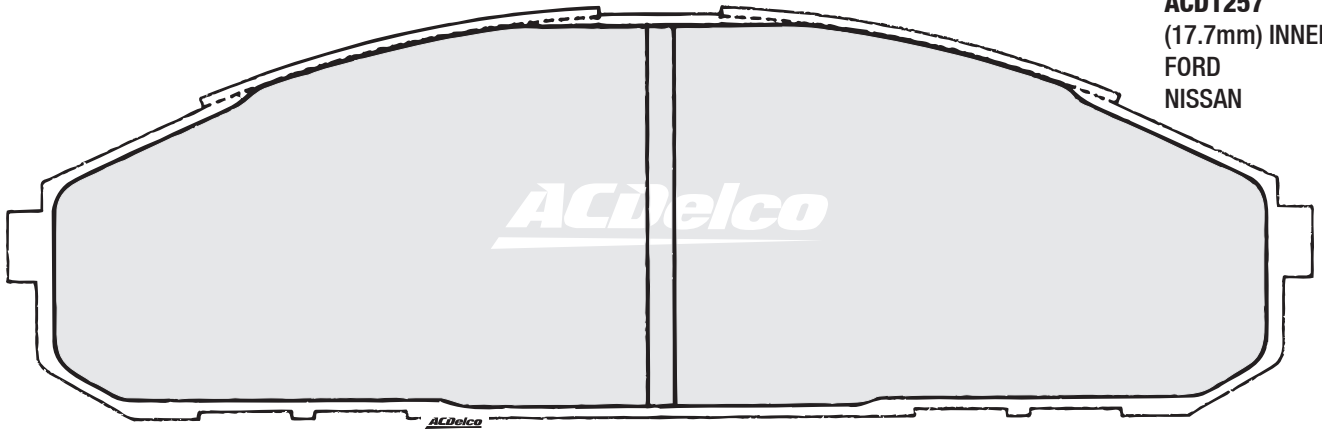

ACD1257
(17.7mm) INNER
FORD
NISSAN