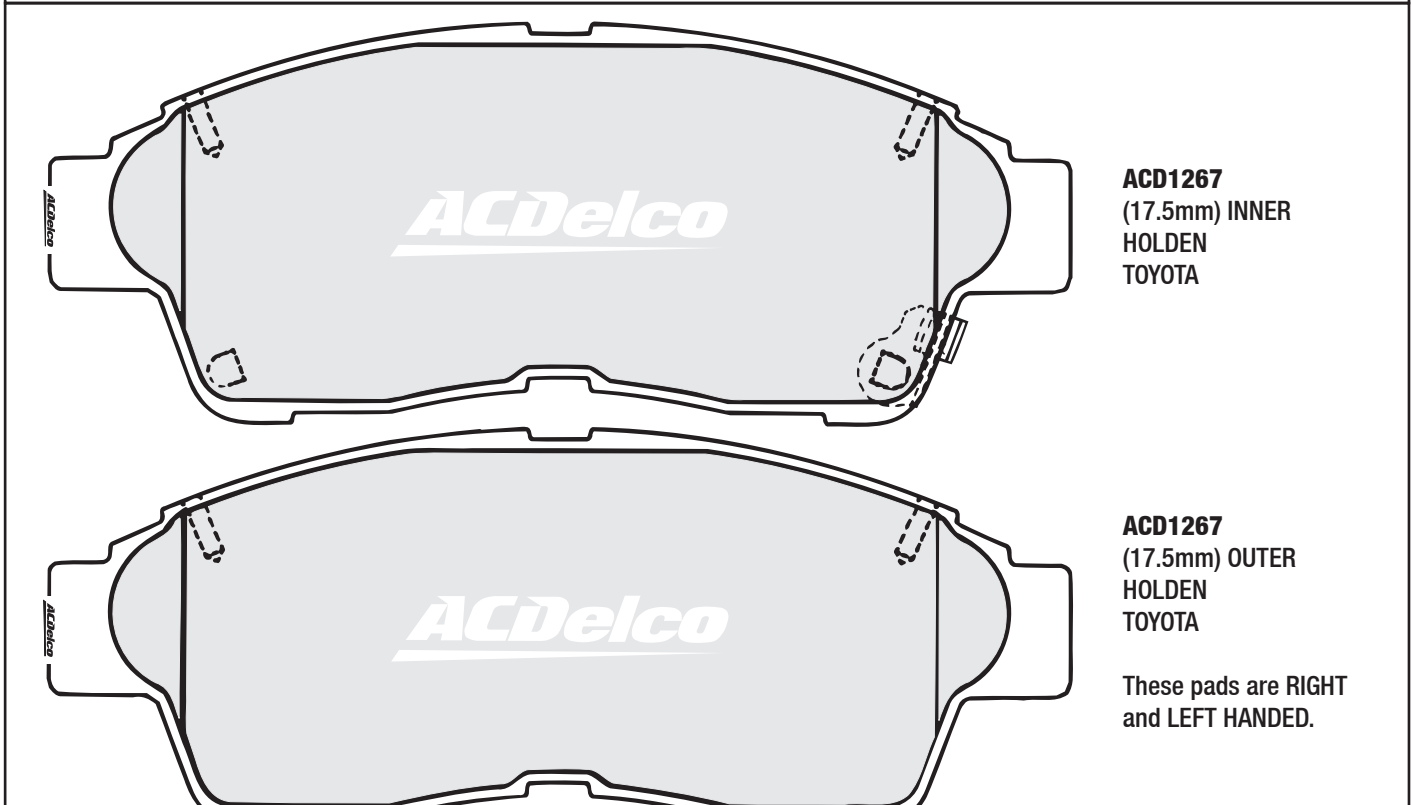

ACD1262
(15.0mm) OUTER
HONDA

These pads are
RIGHT and LEFT
HANDED.

These pads are RIGHT and LEFT HANDED.

ACD1266
(15.2mm) INNER
SUZUKI

ACD1266
(15.2mm) OUTER
SUZUKI

These pads are RIGHT
and LEFT HANDED.

ACD1267
(17.5mm) INNER
HOLDEN
TOYOTA