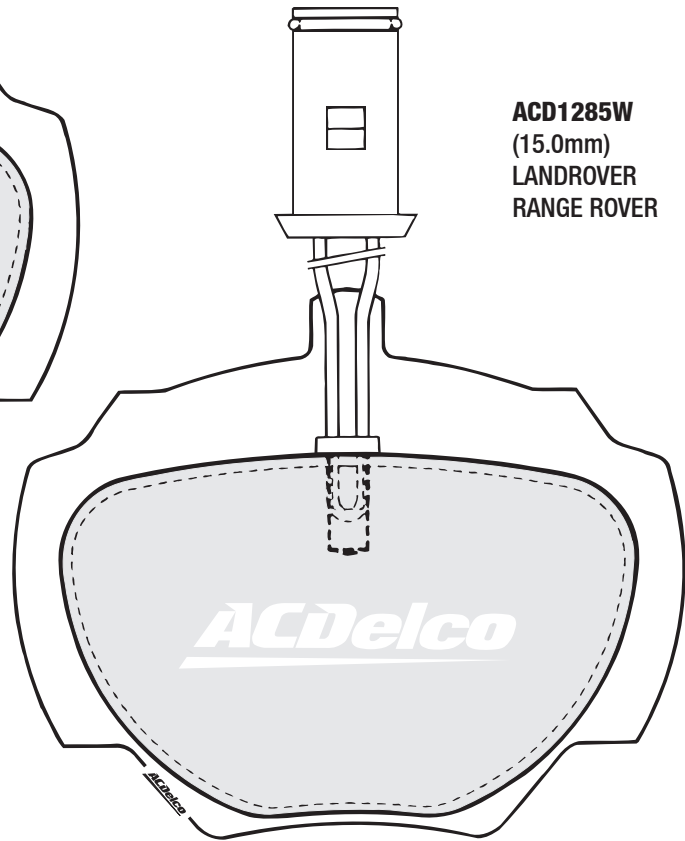

ACD1281
(15.0mm) OUTER
NISSAN

ACD1282
(13.0mm)
MAZDA

ACD1283
(12.0mm) INNER
MAZDA

ACD1283
(12.0mm) OUTER
MAZDA

ACD1285
(15.0mm)
LANDROVER
RANGE ROVER

SET ACD1285
CONSISTS OF:
3 ACD1285
1 ACD1285W

ACD1285W
(15.0mm)
LANDROVER
RANGE ROVER