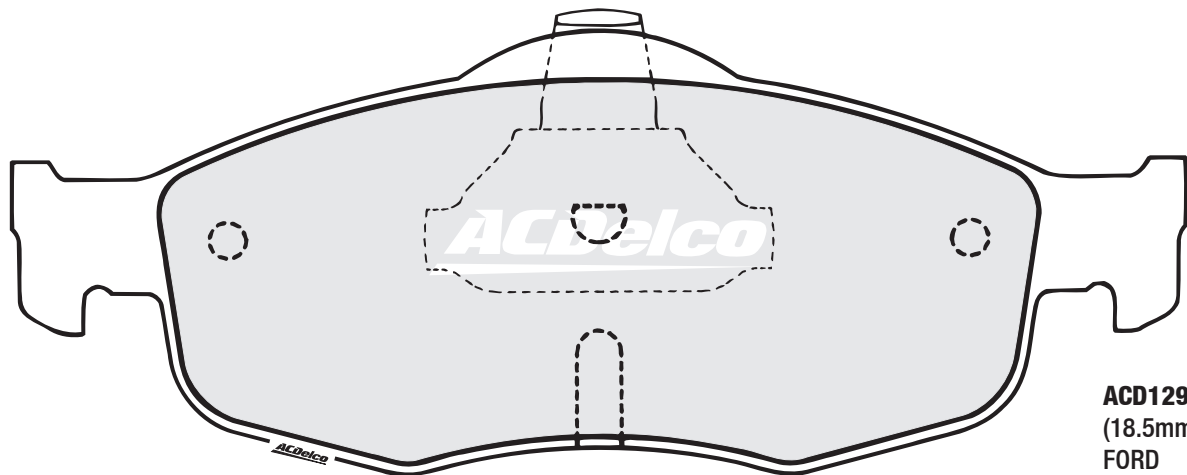

ACD1302
(15.7mm) INNER
NISSAN

ACD1302
(15.7mm) OUTER
NISSAN

These pads are RIGHT
and LEFT HANDED.