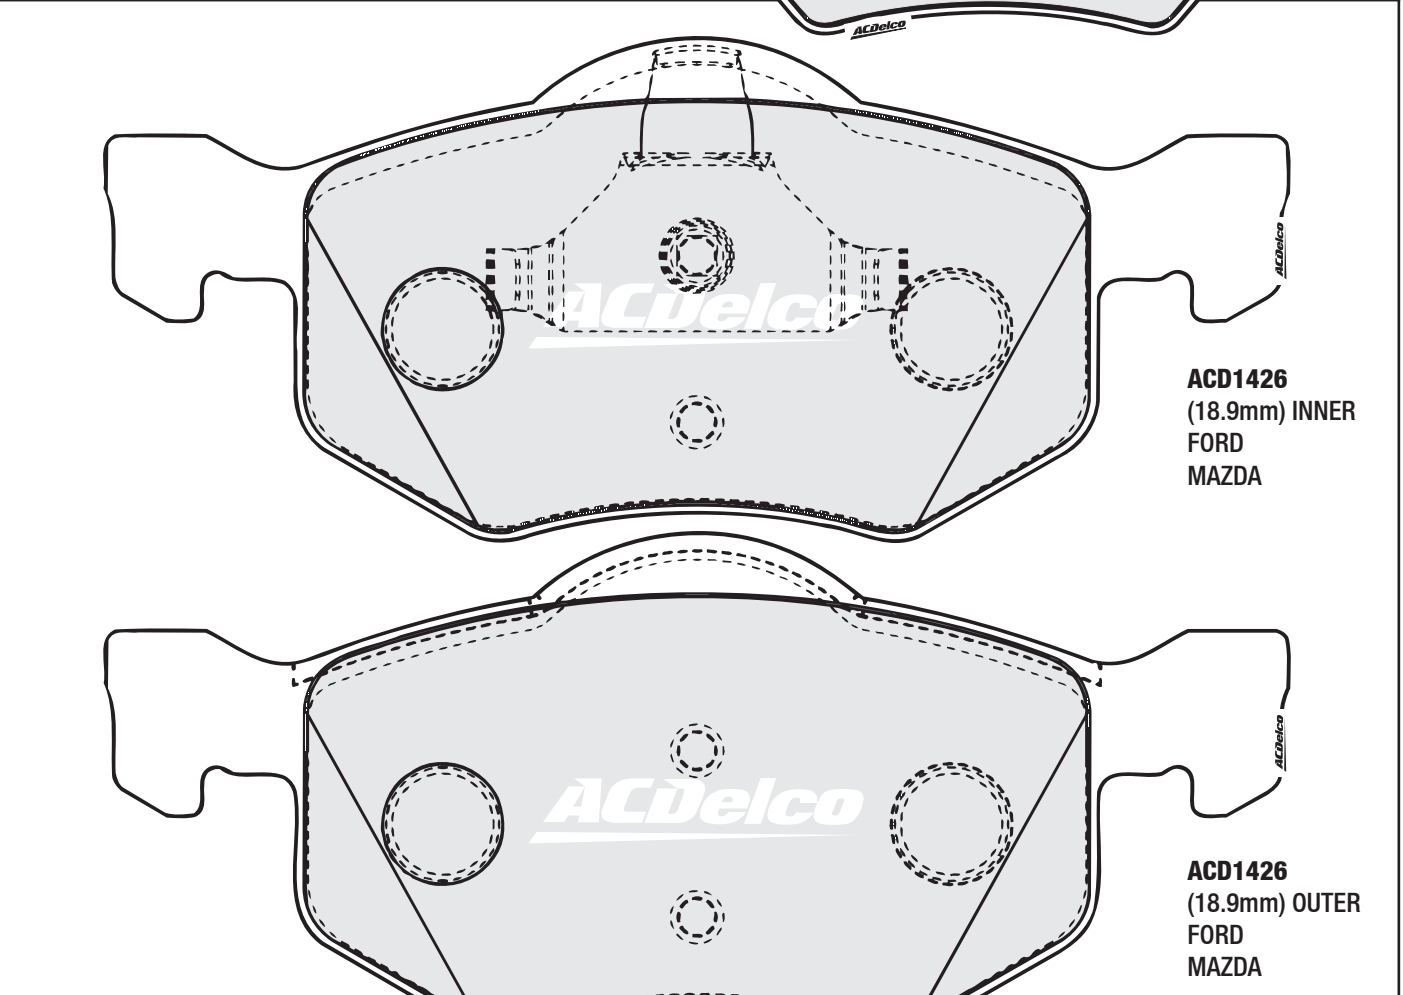

ACD1424
(18.4mm) OUTER
HOLDEN

ACD1425
(15.0mm) LH OUTER
HOLDEN

ACD1425
(15.0mm) LH INNER
HOLDEN

ACD1425
(15.0mm) RH OUTER
HOLDEN

ACD1425
(15.0mm) RH INNER
HOLDEN

ACD1426
(18.9mm) INNER
FORD
MAZDA

ACD1426
(18.9mm) OUTER
FORD
MAZDA