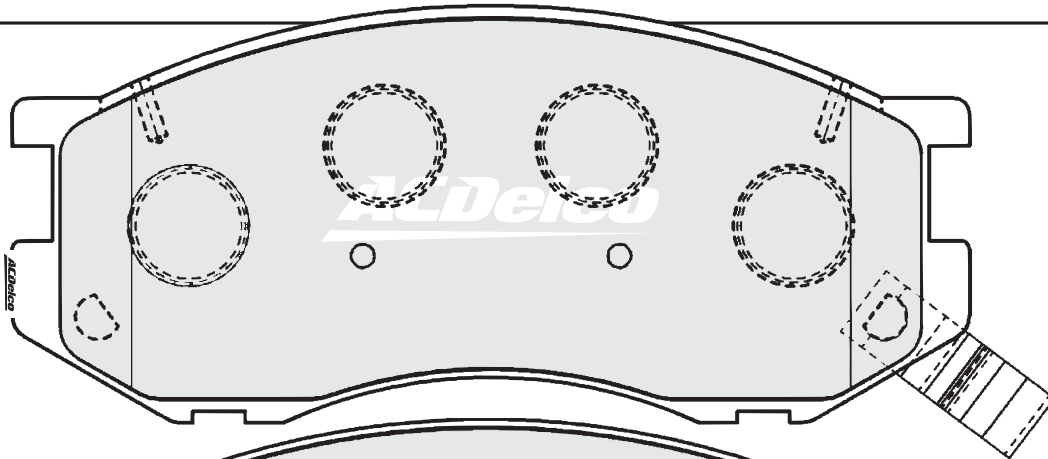

ACD1372
(15.2mm) OUTER
TOYOTA