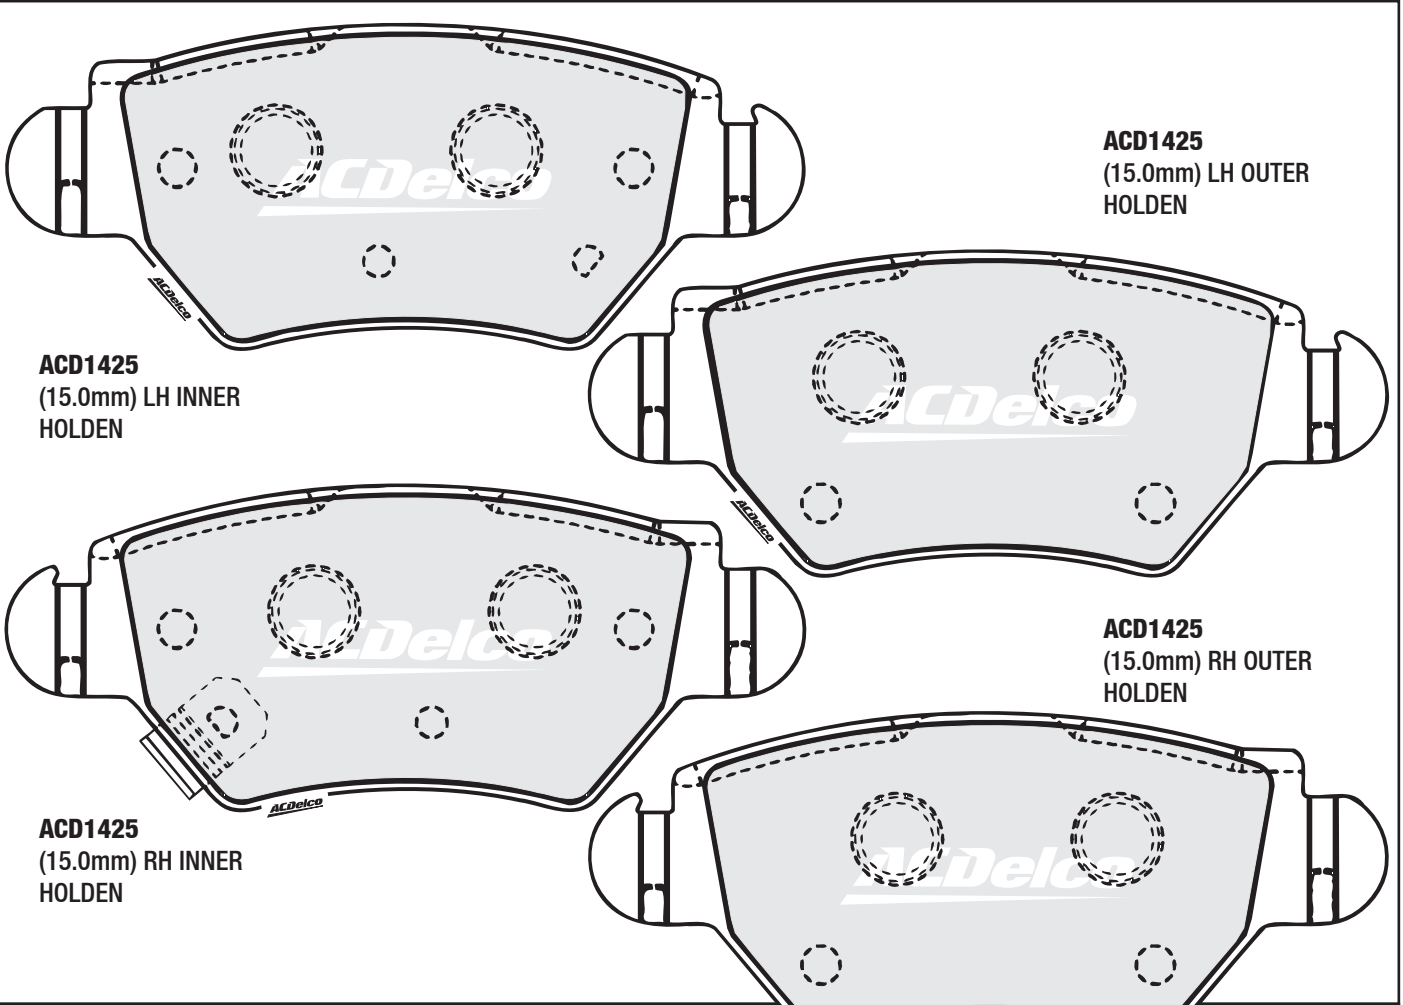

ACD1424
(18.4mm) OUTER
HOLDEN

ACD1425
(15.0mm) LH OUTER
HOLDEN

ACD1425
(15.0mm) LH INNER
HOLDEN

ACD1425
(15.0mm) RH OUTER
HOLDEN

ACD1425
(15.0mm) RH INNER
HOLDEN

ACD1426
(18.9mm) INNER
FORD
MAZDA

ACD1426
(18.9mm) OUTER
FORD
MAZDA