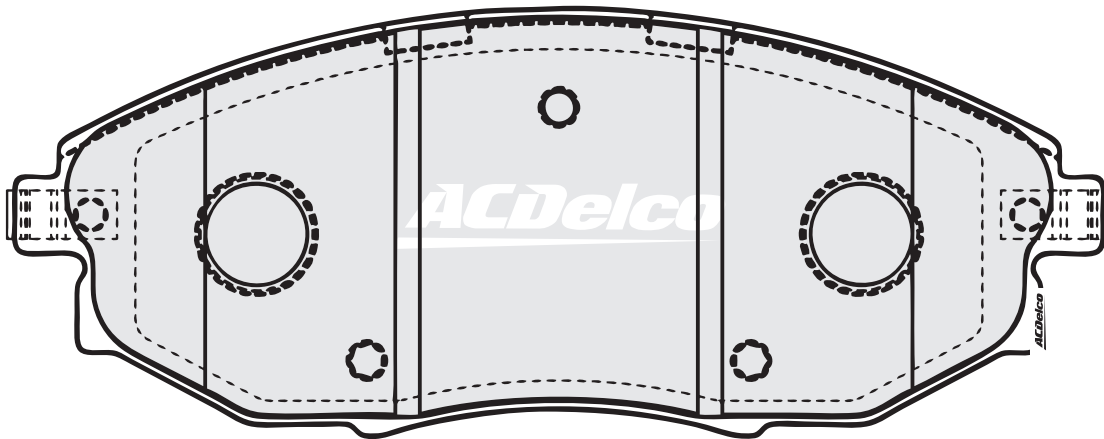

ACD1680
 (13.6mm) OUTER
 TOYOTA

ACD1681
(15.0mm) INNER
FORD
MAZDA

ACD1681
(15.0mm) LH/RH OUTER
FORD
MAZDA

ACD1682
(15.9mm) INNER / OUTER
MAZDA

ACD1684
(16.0mm)
HYUNDAI

ACD1686
(14.8mm) INNER / OUTER
MITSUBISHI