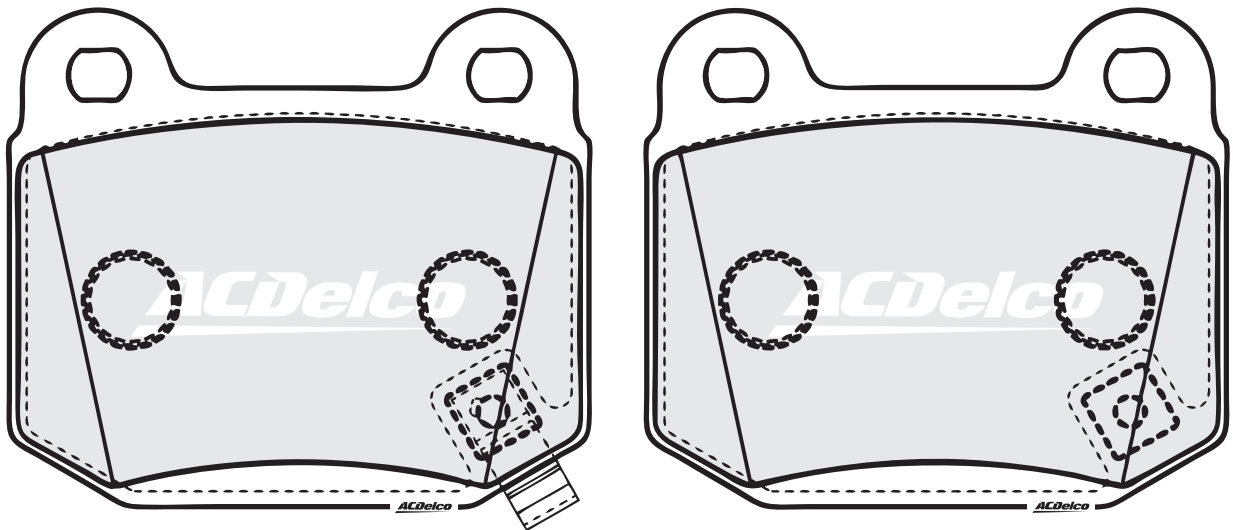

ACD1521
(13.4mm) INNER / OUTER
MITSUBISHI