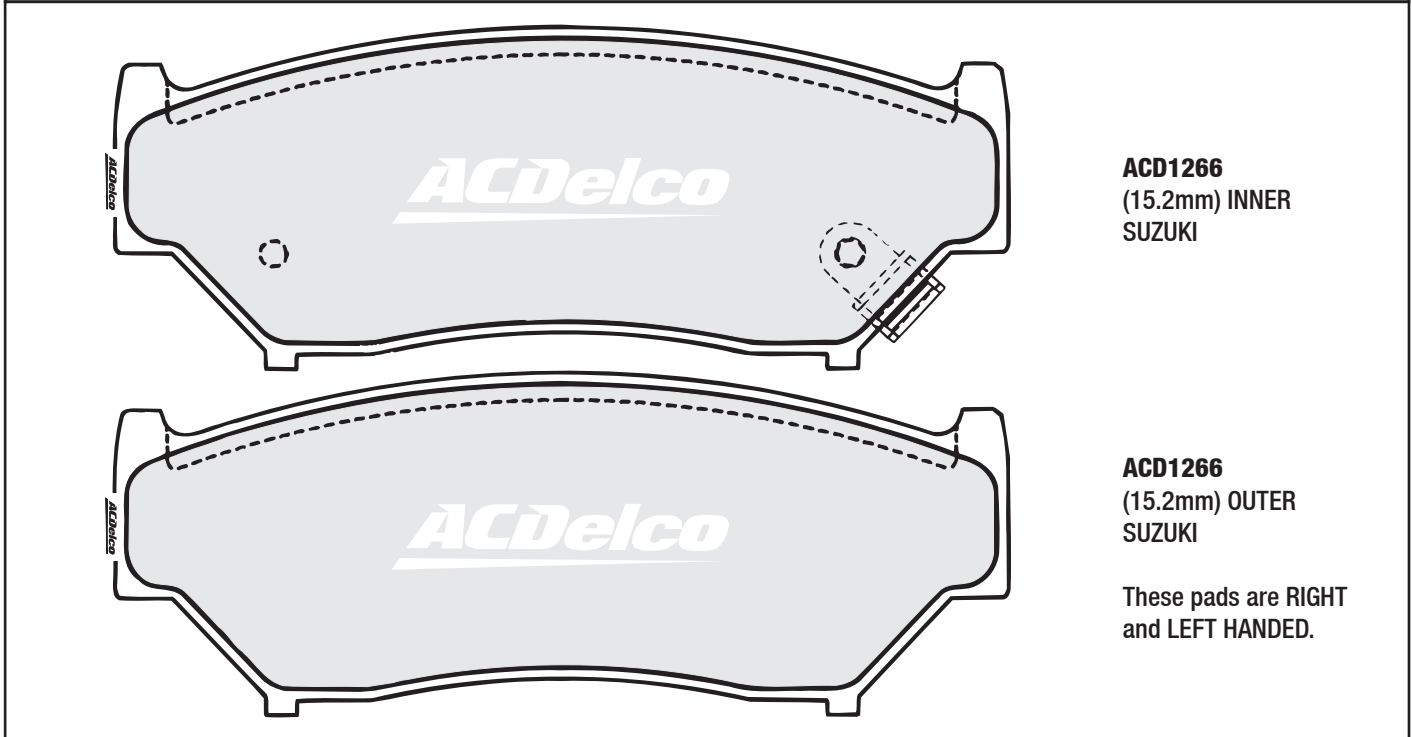

ACD1266
(15.2mm) INNER
SUZUKI

ACD1266
(15.2mm) OUTER
SUZUKI

These pads are RIGHT
and LEFT HANDED.