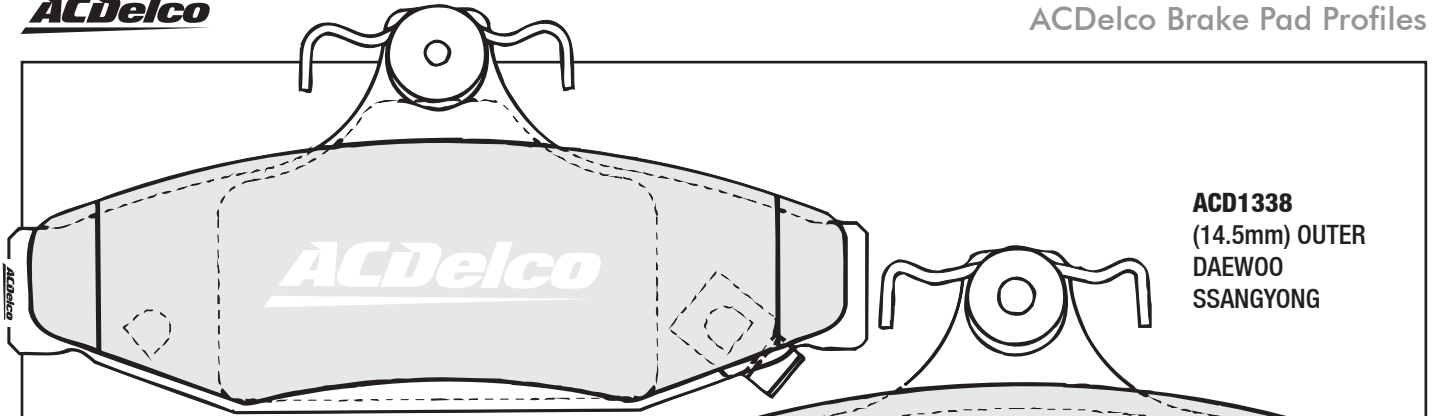

ACD1338
(14.5mm) OUTER
DAEWOO
SSANGYONG

ACD1338
(14.5mm) INNER
DAEWOO
SSANGYONG

These pads are RIGHT and LEFT HANDED.