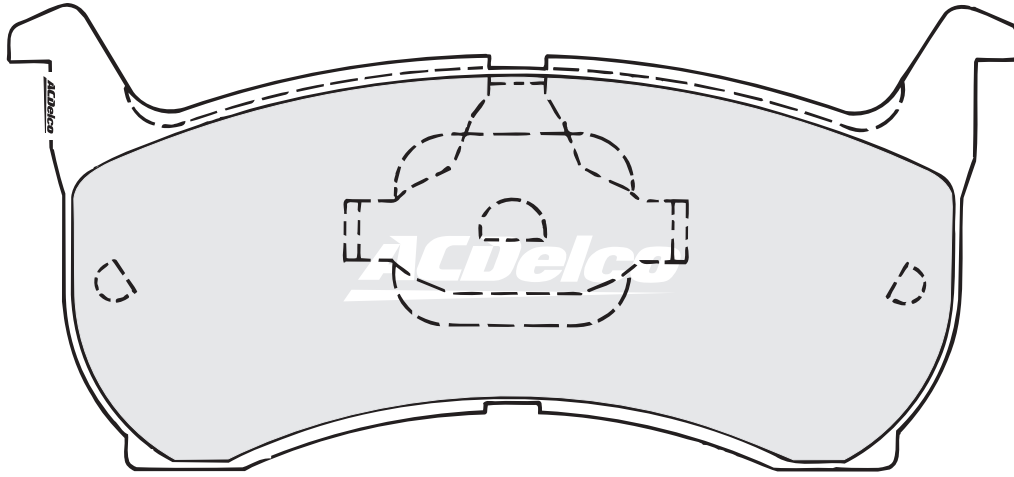

ACD278
 (15.0mm) INNER
 MAZDA

ACD278
 (15.0mm) OUTER
 MAZDA

These pads are RIGHT and LEFT HANDED.

ACD279
(13.0mm) INNER
MAZDA
FORD

ACD279
(13.0mm) OUTER
MAZDA
FORD

ACD288
(15.0mm)
EUNOS
TOYOTA

ACD300
(15.0mm)
HONDA