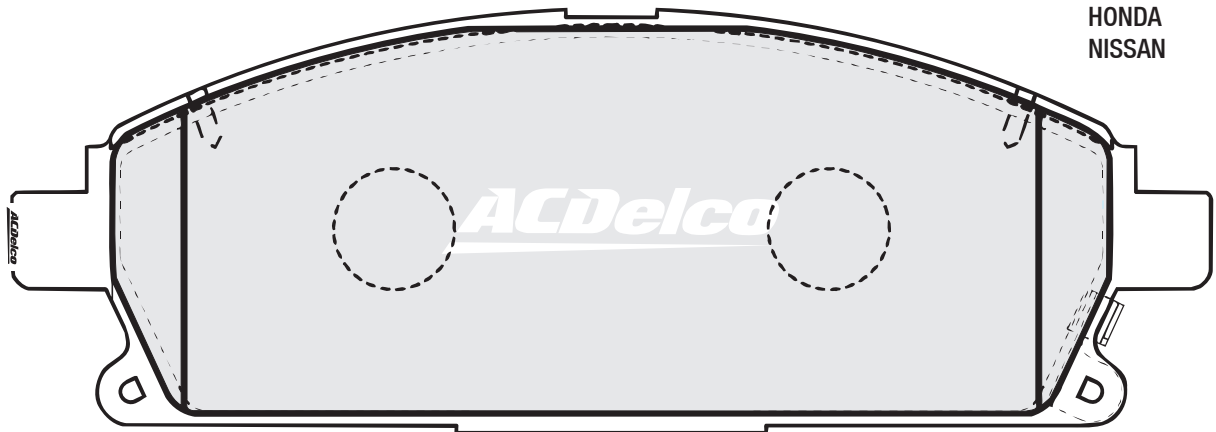

ACD1328
 (15.0mm)
 TOYOTA LIGHT -
 COMMERCIAL

ACD1331
 (15.5mm) INNER
 HOLDEN
 PONTIAC

ACD1331
 (15.5mm) OUTER
 HOLDEN

ACD1332
 (18.0mm)
 HOLDEN
 PONTIAC

Do not use
 O.E. Shim

ACD1333
 (16.0mm)
 HONDA
 NISSAN