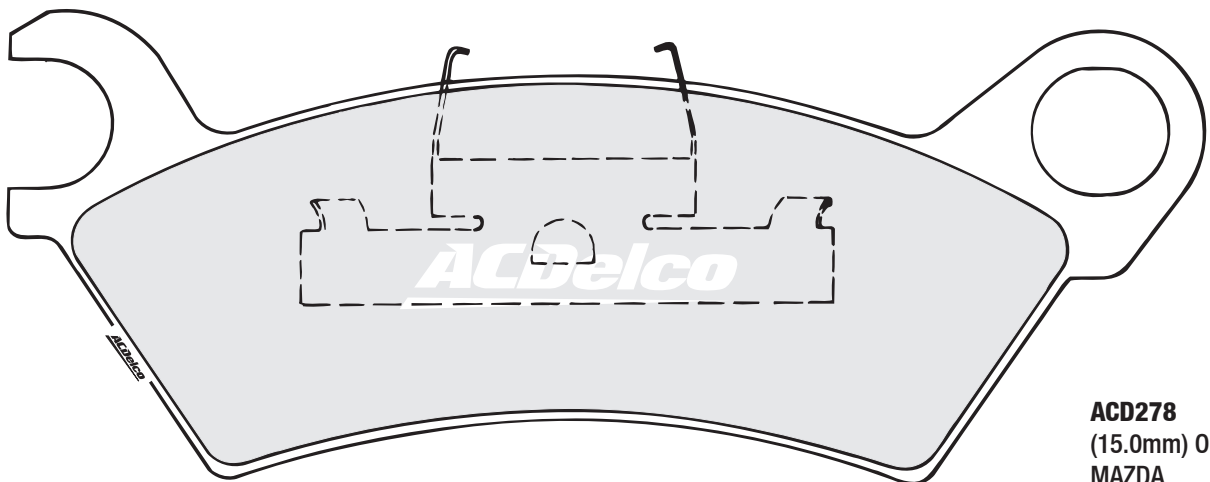

ACD278
(15.0mm) OUTER
MAZDA

These pads are RIGHT and LEFT HANDED.