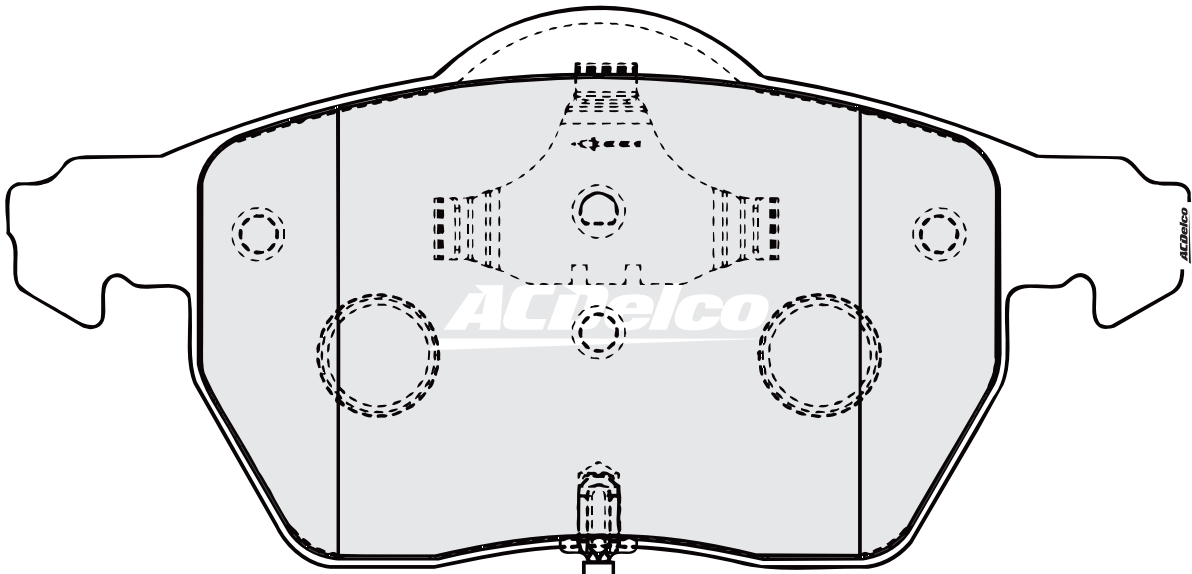

ACD1424
(18.4mm) OUTER
HOLDEN

ACD1425
(15.0mm) LH OUTER
HOLDEN

ACD1425
(15.0mm) LH INNER
HOLDEN

ACD1425
(15.0mm) RH OUTER
HOLDEN

ACD1425
(15.0mm) RH INNER
HOLDEN

ACD1426
(18.9mm) INNER
FORD
MAZDA

ACD1426
(18.9mm) OUTER
FORD
MAZDA