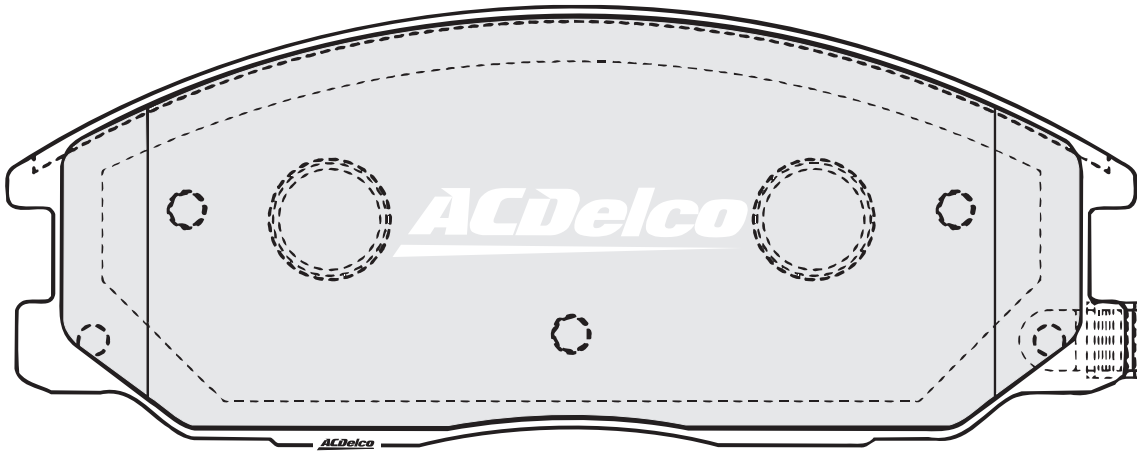

ACD1450
(16.0mm) INNER
HYUNDAI
KIA
SSANGYONG