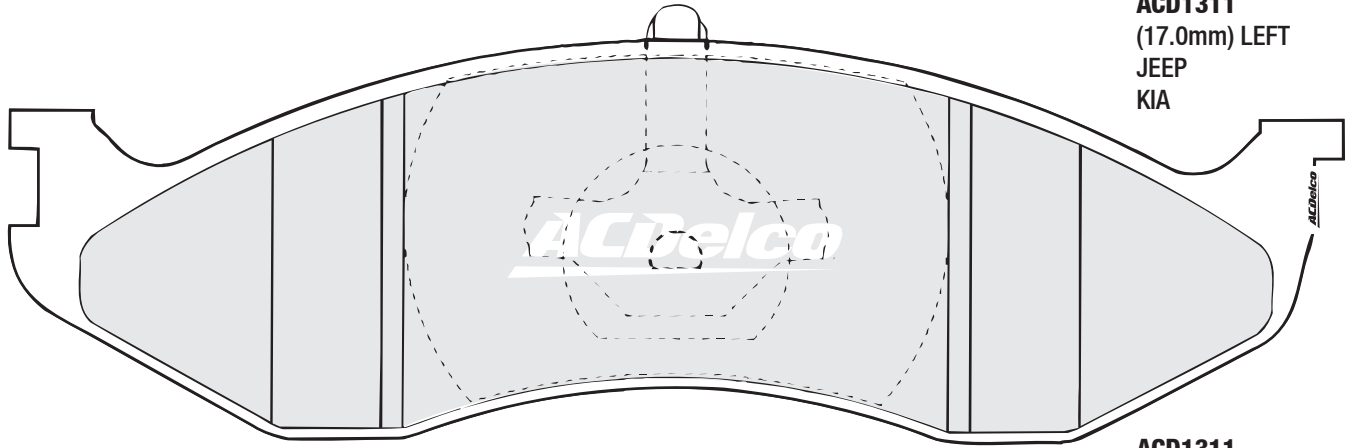

ACD1310
(19.0mm)
VOLKSWAGEN

ACD1311
(17.0mm) RIGHT
JEEP
KIA

ACD1311
(17.0mm) LEFT
JEEP
KIA