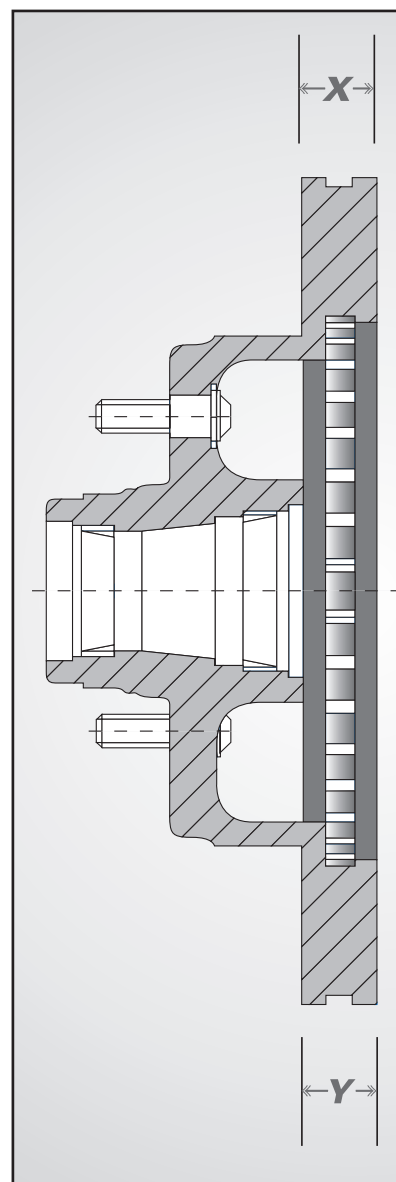

HOW DOES IT OCCUR?

Uneven wear of the rotor during service. This means DTV often does not become apparent until 10,000 to 15,000 kms after disc machining or replacement. Poorly serviced calipers can accelerate the occurrence of DTV.

HOW DO YOU MEASURE IT?

Measure the thickness of the rotor 25mm in front of the outer edge using a vernier caliper. This measurement should be taken at a minimum of 10 points around the circumference. There should be no greater than 0.1mm variance in any of the measurements.

HOW DO YOU FIX IT?

Replace the rotor. Overhaul calipers and ensure slide pins move freely and piston seals are in good condition.

TESTING & BEDDING-IN

Road test the vehicle to ensure correct brake function.

Note: With new brake pads fitted proper pad "break in" is critical: Any time you perform a brake job, you should follow the manufacturer's recommended break in procedure.

As a guide (in a safe and controlled environment):

- Accelerate to 50 km/h.
- Apply the brakes using moderate to firm pedal effort, reducing speed to 5 km/h.
- Drive 200-300m accelerating to 50 km/h.
- Repeat 8 to 10 times.

Noting that excessive heating or hard use when new will cause brake pad glazing and will prevent proper break-in.