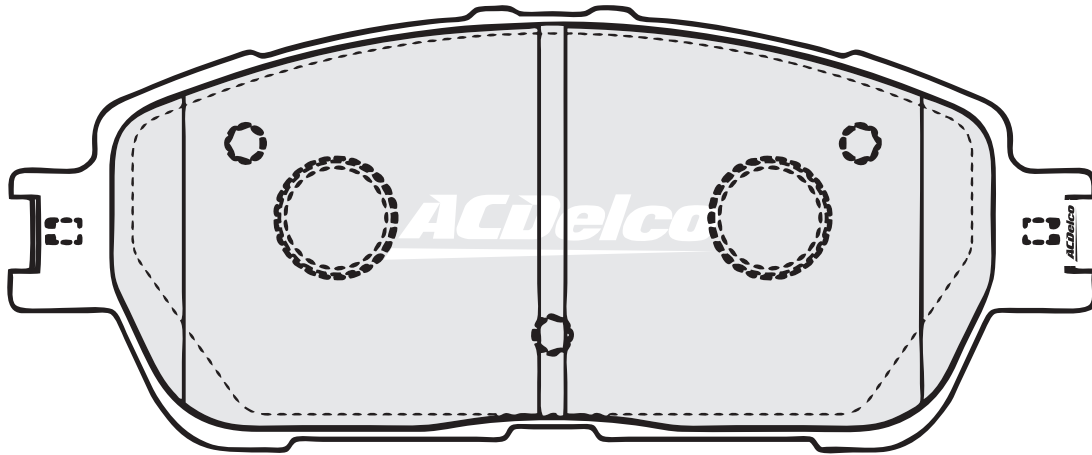

ACD1511
(14.4mm) OUTER
HOLDEN

ACD1512
LH INNER

ACD1512
RH OUTER

ACD1515
(16.4mm) INNER / OUTER
HONDA

ACD1516
(15.1mm) INNER

ACD1516
(15.1mm) OUTER

ACD1517

ACD1518
(15.0mm)
LEXUS
TOYOTA