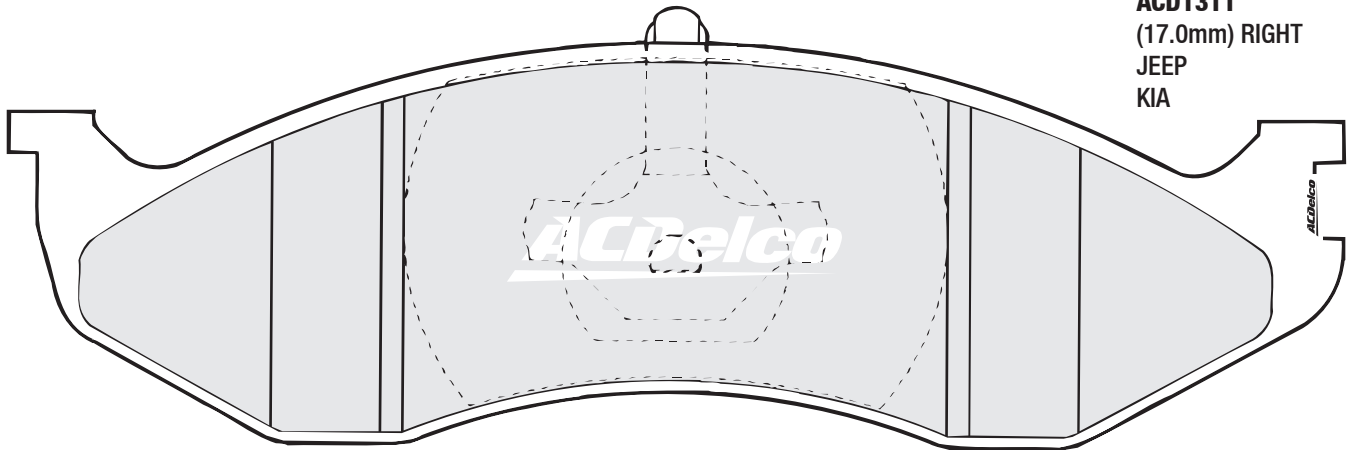

ACD1311
(17.0mm) LH OUTER
JEEP
KIA