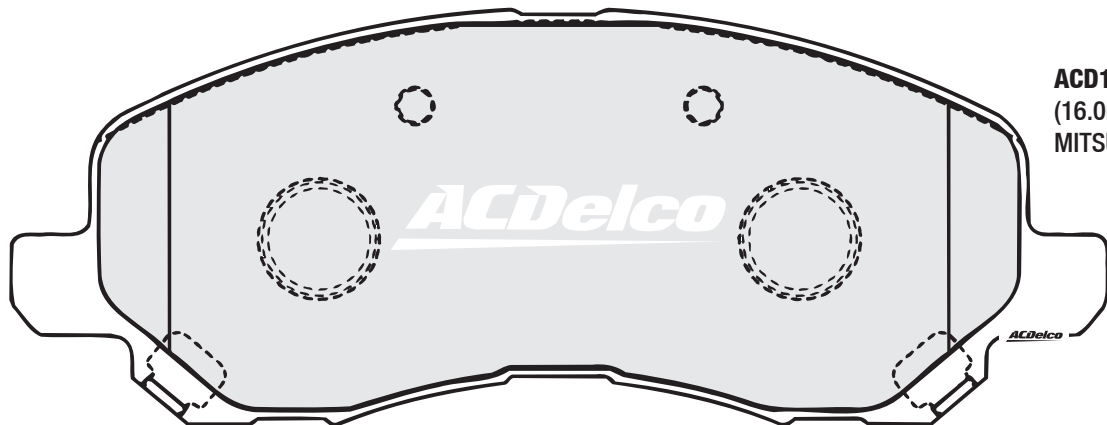

ACD1436
(17.5mm) LH/RH OUTER
FORD

ACD1439
(16.0mm) INNER
NISSAN

ACD1439
(16.0mm) OUTER
NISSAN

These pads are RIGHT and LEFT HANDED.

ACD1441
(16.0mm)
MITSUBISHI

ACD1449
(17.0mm)
VOLKSWAGEN

ACD1450
(16.0mm) INNER
HYUNDAI
KIA
SSANGYONG