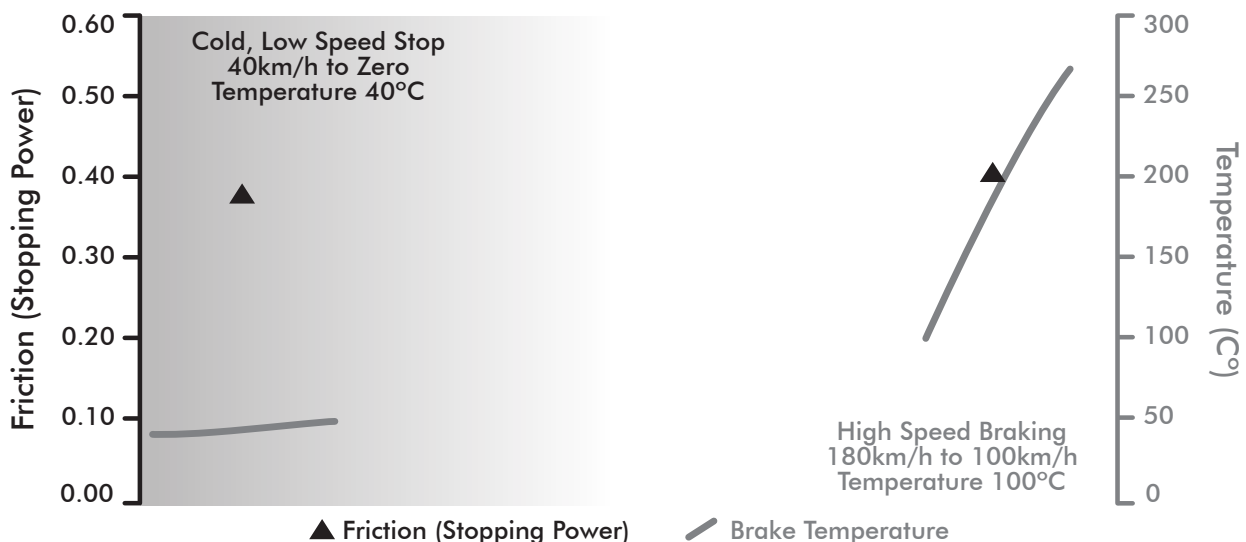

Suitable for road use & track days

ACDelco High performance Pads are equally at home for normal road use as they are for track days. They provide excellent stopping power under high-speed braking and also perform well at low speed and low temperature conditions.