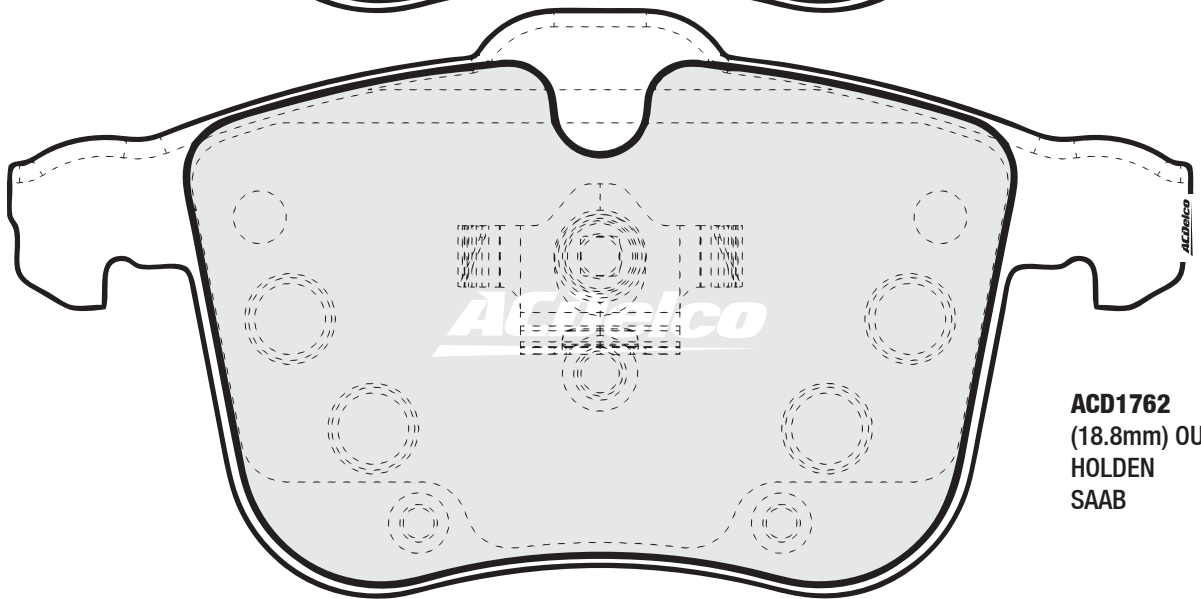

ACD1762
(18.8mm) OUTER
HOLDEN
SAAB