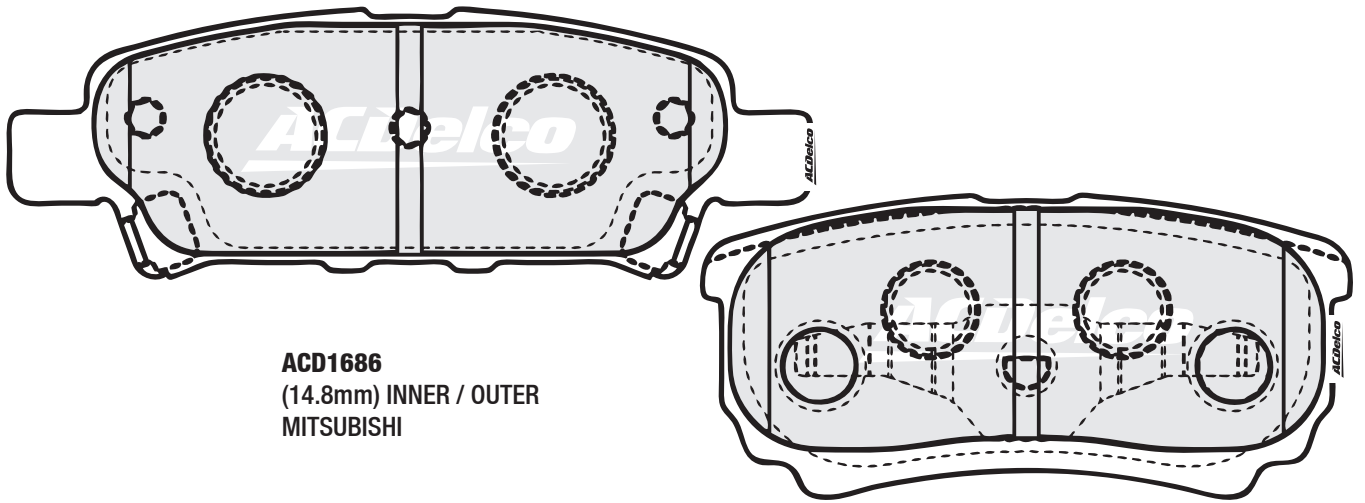

ACD1680
 (13.6mm) OUTER
 TOYOTA

ACD1681
(15.0mm) INNER
FORD
MAZDA

ACD1681
(15.0mm) LH/RH OUTER
FORD
MAZDA

ACD1682
(15.9mm) INNER / OUTER
MAZDA

ACD1684
(16.0mm)
HYUNDAI

ACD1686
(14.8mm) INNER / OUTER
MITSUBISHI