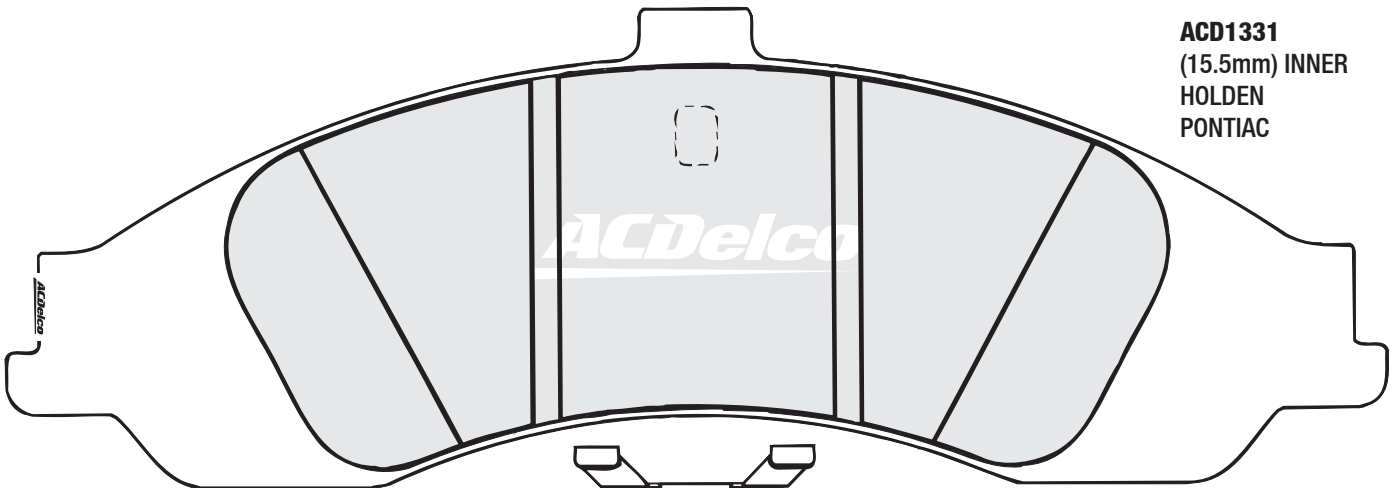

ACD1325
(16.0mm)
AUDI
SEAT
VOLKSWAGEN

ACD1331
(15.5mm) OUTER
HOLDEN

ACD1331
(15.5mm) INNER
HOLDEN
PONTIAC