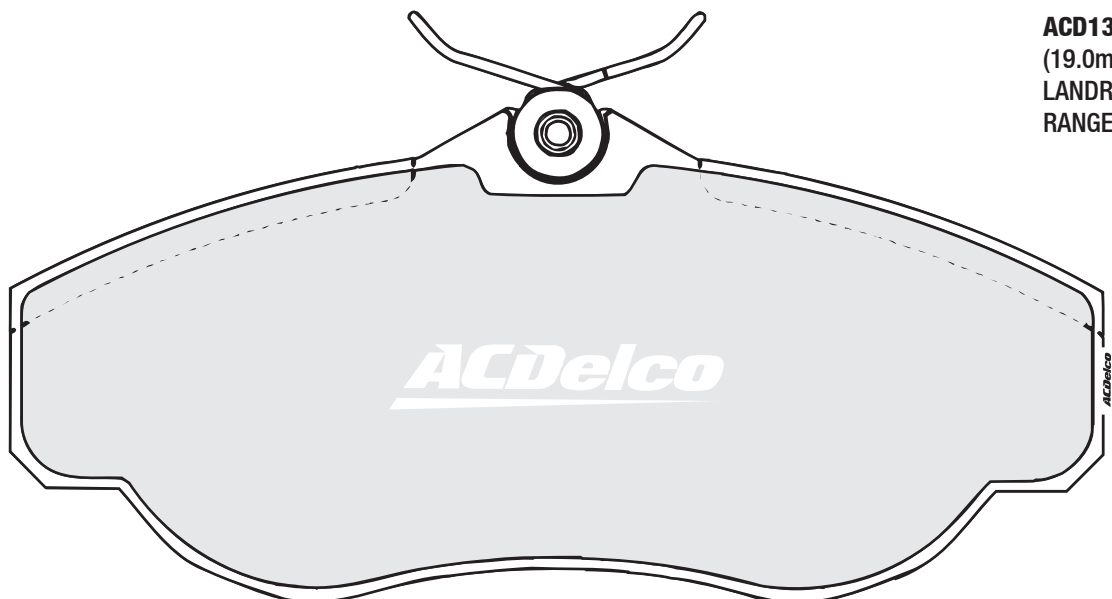

ACD1328
 (15.0mm)
 TOYOTA LIGHT -
 COMMERCIAL

ACD1331
 (15.5mm) INNER
 HOLDEN
 PONTIAC

ACD1331
 (15.5mm) OUTER
 HOLDEN

ACD1332
 (18.0mm)
 HOLDEN
 PONTIAC

Do not use
 O.E. Shim

ACD1333
 (16.0mm)
 HONDA
 NISSAN