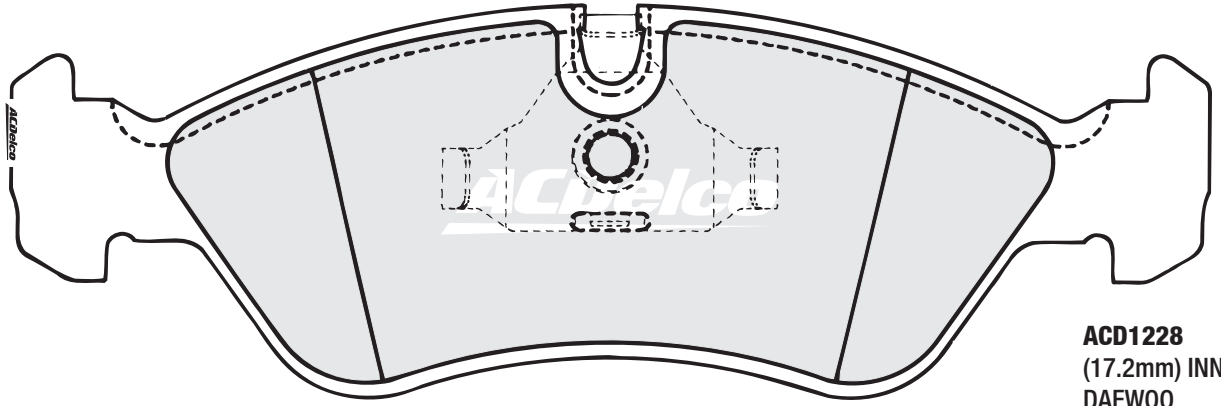

ACD1220
(16.0mm) OUTER
NISSAN
SUBARU

ACD1223
(16.0mm) INNER
MITSUBISHI

ACD1223
(16.0mm) OUTER
MITSUBISHI

These pads are
RIGHT and LEFT
HANDED.

ACD1224
(17.0mm) INNER
BMW

ACD1224
(17.0mm) OUTER
BMW

ACD1228
(17.2mm) INNER
DAEWOO
HOLDEN