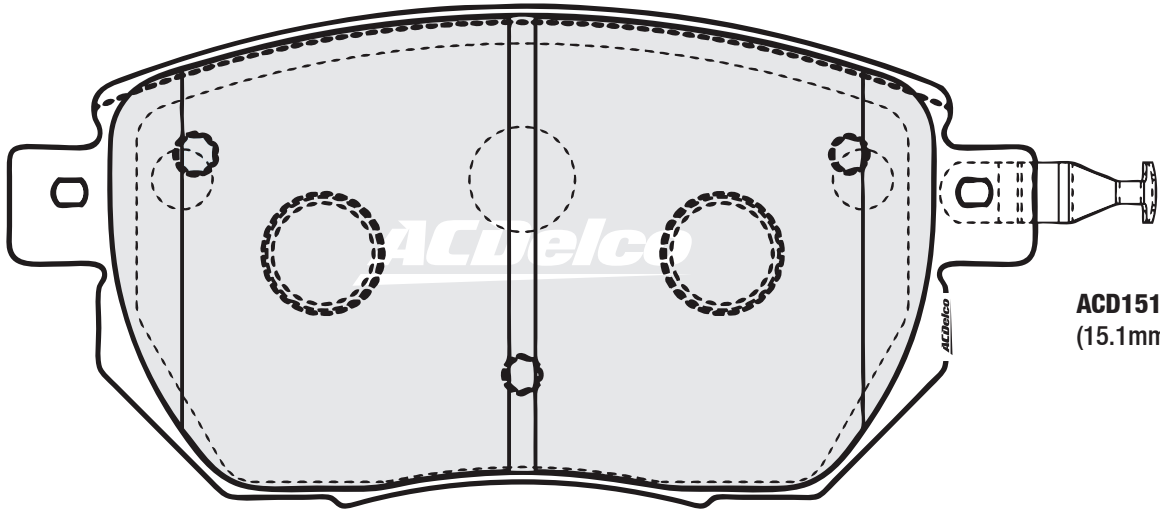

ACD1516
(15.1mm) INNER