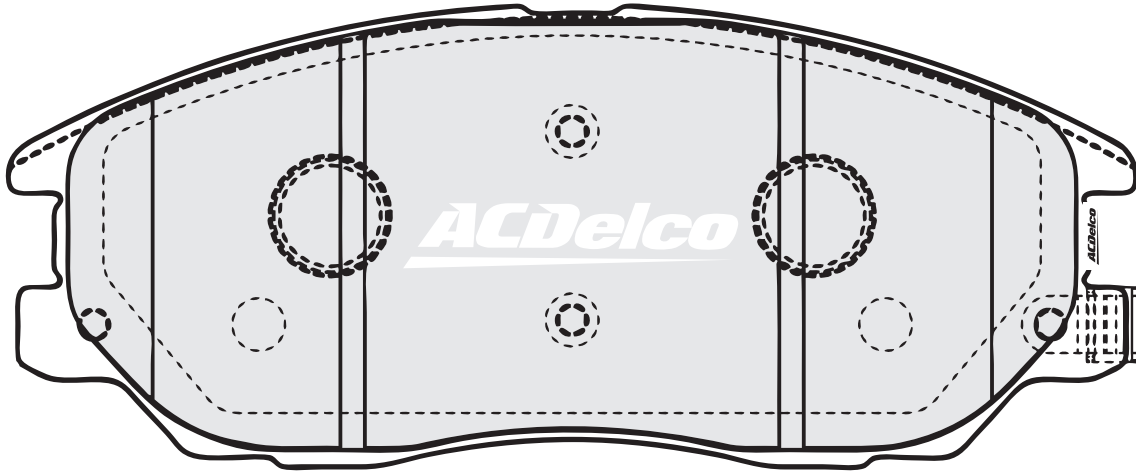

ACD1680
 (13.6mm) OUTER
 TOYOTA

ACD1681
(15.0mm) INNER
FORD
MAZDA

ACD1681
(15.0mm) LH/RH OUTER
FORD
MAZDA

ACD1682
(15.9mm) INNER / OUTER
MAZDA

ACD1684
(16.0mm)
HYUNDAI

ACD1686
(14.8mm) INNER / OUTER
MITSUBISHI