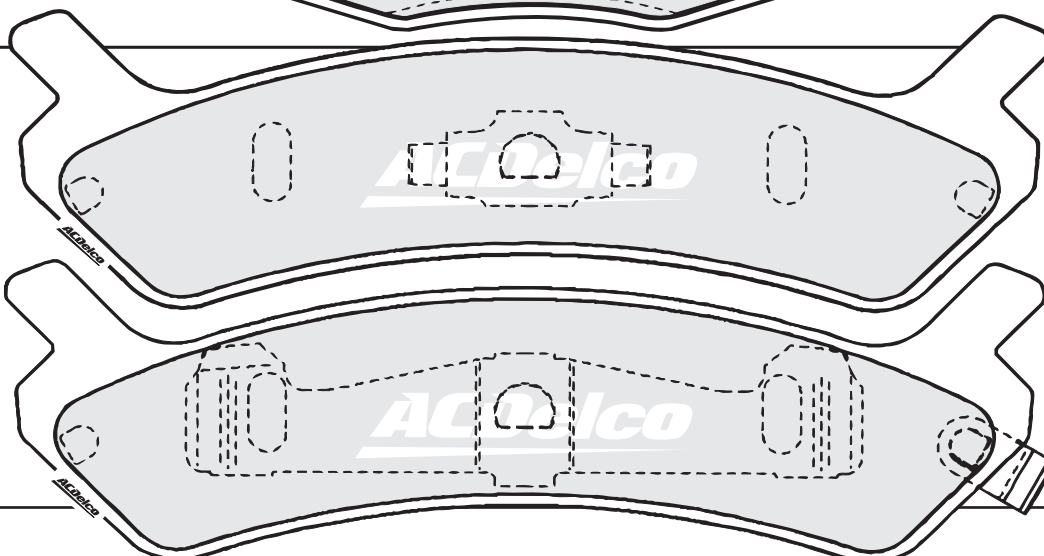

ACD1365
(17.5mm)
LEXUS
TOYOTA LIGHT COMMERCIAL

These pads are RIGHT
and LEFT HANDED.

ACD1366
(16.0mm)
FORD
MAZDA

ACD1367
(15.0mm)
INNER / OUTER
SUZUKI

ACD1368
(16.0mm)
DAEWOO

ACD1369
(16.0mm) INNER
HYUNDAI