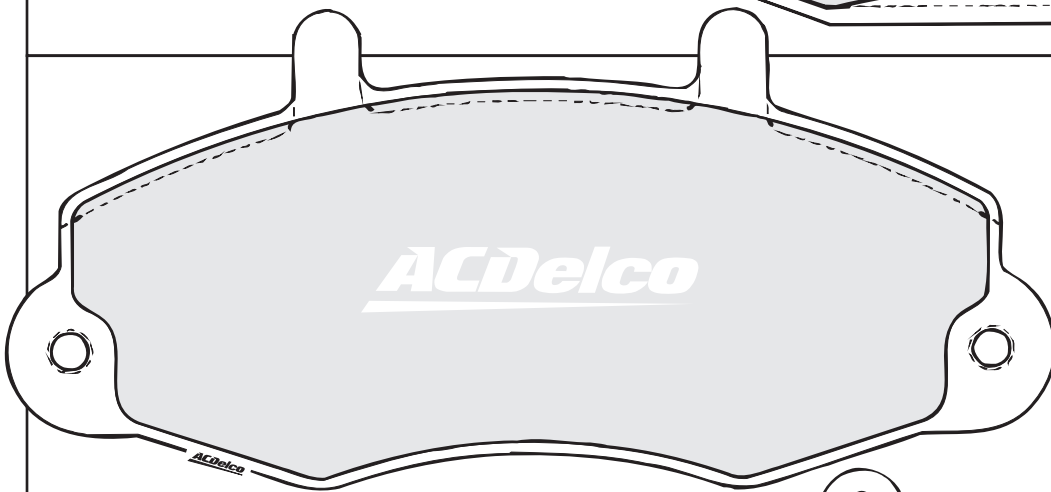

ACD1340
(18.0mm)
FORD LIGHT
COMMERCIAL