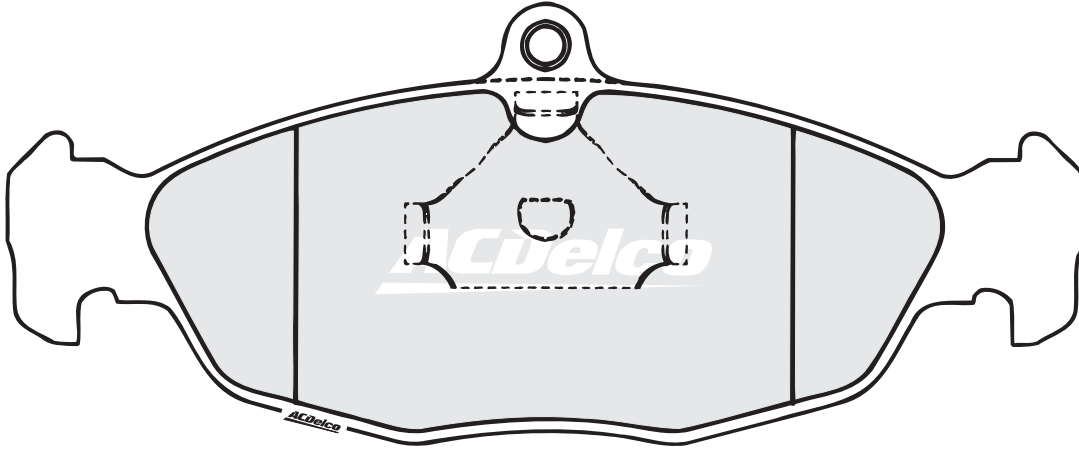

ACD1271
(15.5mm) INNER
DAIHATSU

ACD1271
(15.5mm) OUTER
DAIHATSU

These pads are RIGHT
and LEFT HANDED.

ACD1273
(15.0mm)
HOLDEN

ACD1274
(15.8mm)
MAZDA

ACD1275
(16.7mm) INNER
HOLDEN

ACD1275
(16.7mm) OUTER
HOLDEN