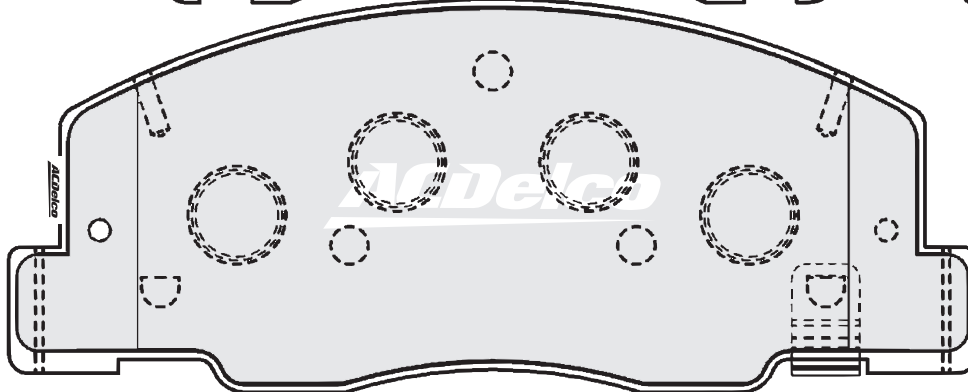

ACD1369
(16.0mm) OUTER
HYUNDAI

ACD1370
(16.7mm) INNER
DAEWOO
HOLDEN

ACD1370
(16.7mm) OUTER
DAEWOO
HOLDEN

ACD1372
(15.2mm) OUTER
TOYOTA

ACD1372
(15.2mm) INNER
TOYOTA

These pads are RIGHT
and LEFT HANDED.

ACD1375
(15.5mm)
FORD