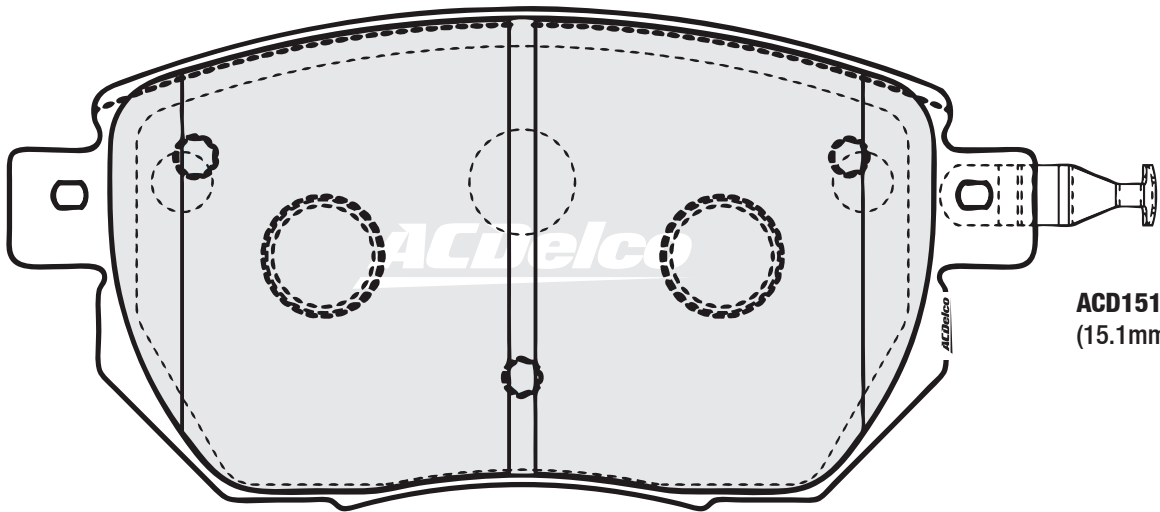

ACD1511
(14.4mm) OUTER
HOLDEN

ACD1512
LH INNER

ACD1512
RH OUTER

ACD1515
(16.4mm) INNER / OUTER
HONDA

ACD1516
(15.1mm) INNER

ACD1516
(15.1mm) OUTER

ACD1517

ACD1518
(15.0mm)
LEXUS
TOYOTA