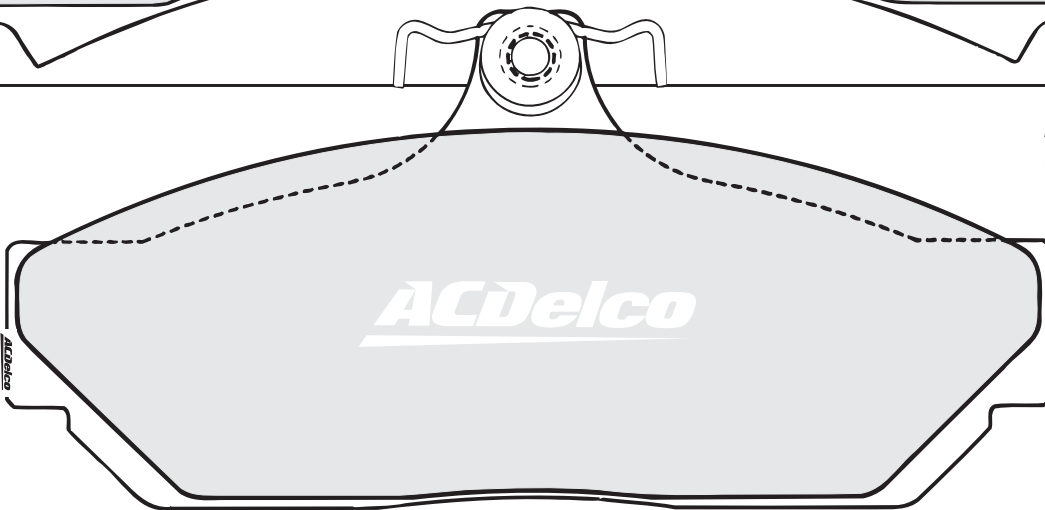

ACD843
 (14.8mm)
 LANDROVER
 RANGE ROVER
 VAUXHALL

ACD1001
 (13.0mm) INNER
 CHRYSLER
 DODGE

ACD1001
 (13.0mm) OUTER

ACD1004
(14.5mm) INNER
CHRYSLER
FORD
HOLDEN

ACD1004
(13.2mm) OUTER
CHRYSLER
FORD
HOLDEN

ACD1023
(14.3mm)
HOLDEN