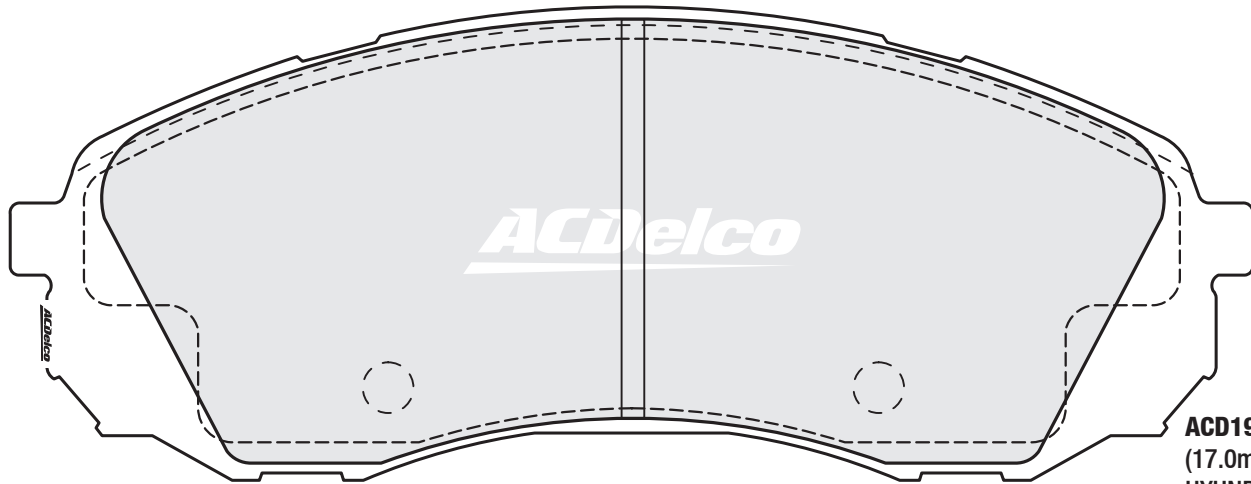

ACD1940
(17.0mm) OUTER
HYUNDAI
KIA