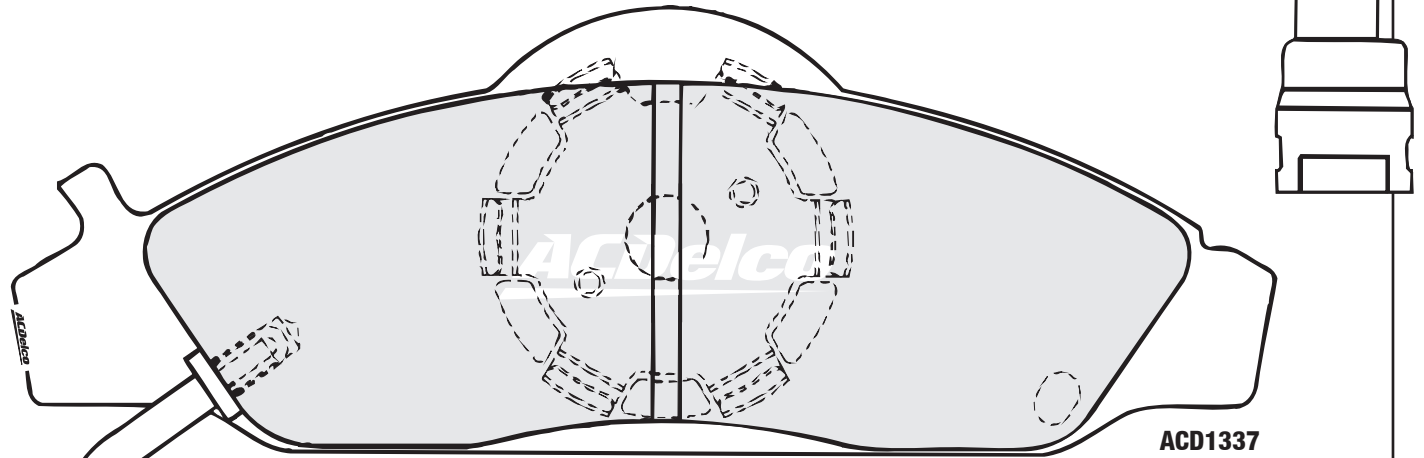

ACD1337
(16.0mm) RH INNER
DAEWOO
SSANGYONG