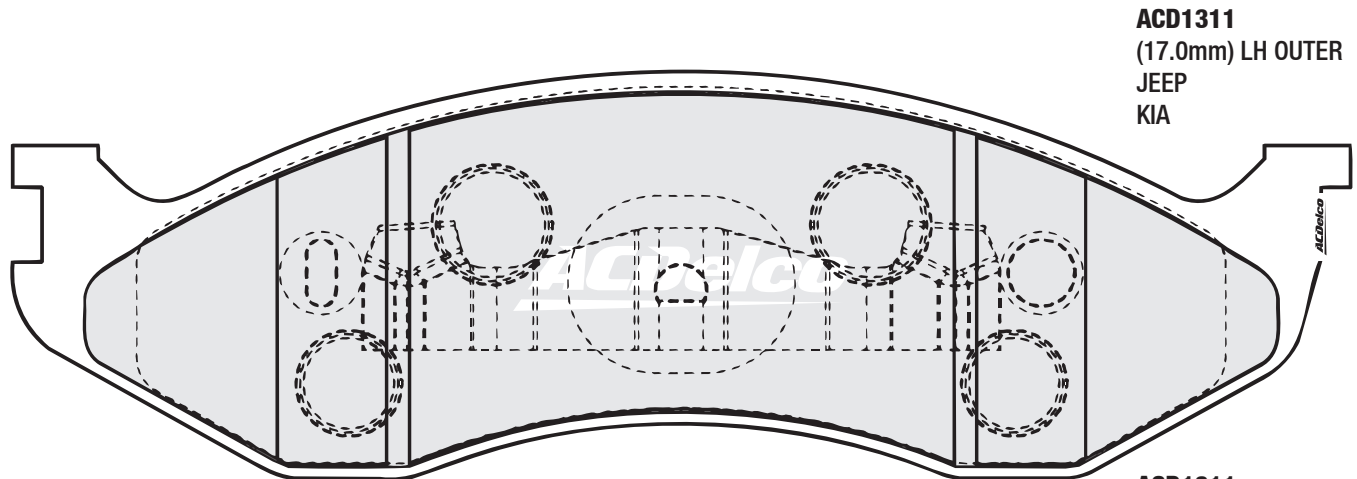

ACD1311
(17.0mm) RH OUTER
JEEP
KIA