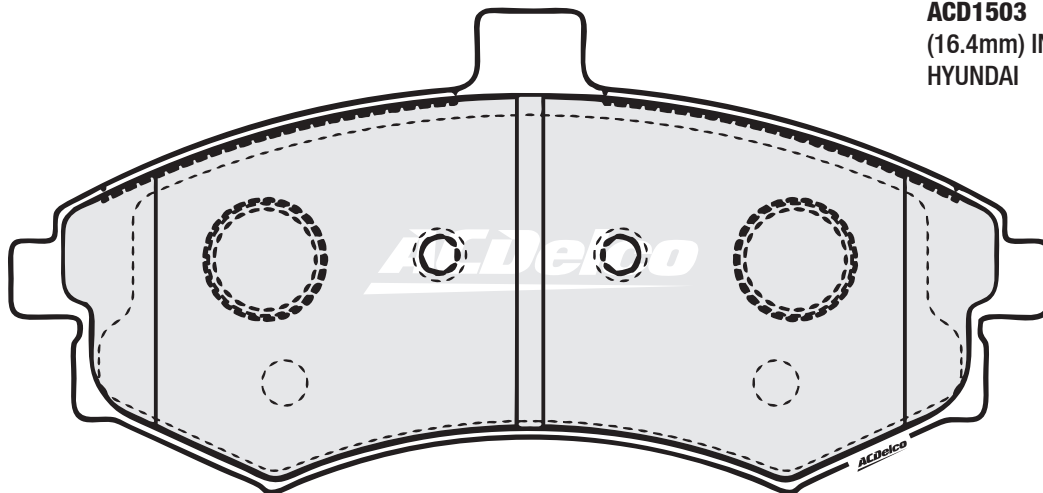

ACD1504
(16.4mm) INNER
HYUNDAI
KIA

ACD1504
(16.4mm) OUTER
HYUNDAI
KIA

ACD1509
(16.0mm) INNER
NISSAN

ACD1509
(16.0mm) OUTER
NISSAN

ACD1510
(18.7mm) INNER
HOLDEN

ACD1510
(18.7mm) LH/RH OUTER
HOLDEN

ACD1511
(14.4mm) INNER
HOLDEN