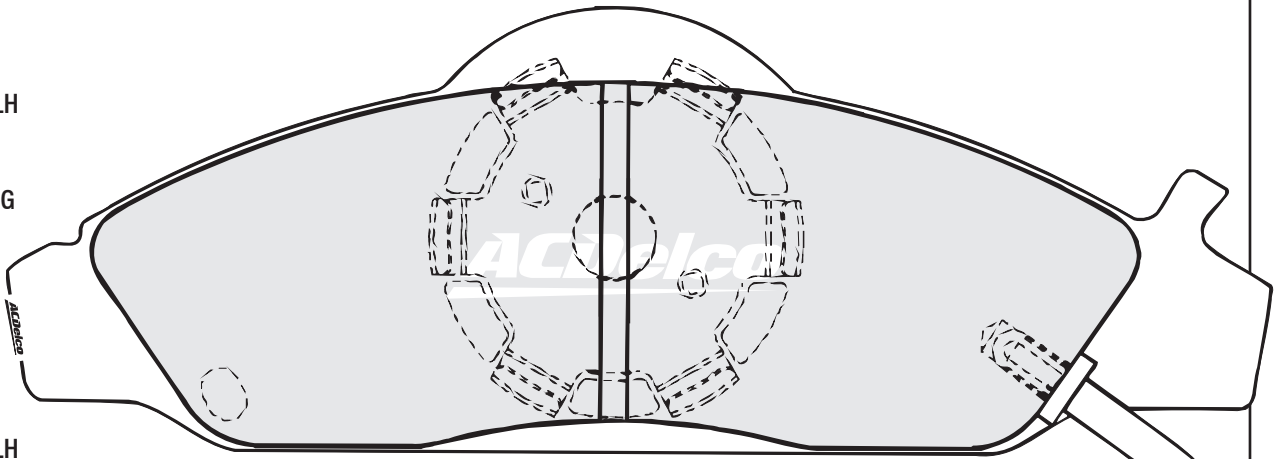

ACD1337
(16.0mm) LH
INNER
DAEWOO
SSANGYONG

ACD1337
(16.5mm) LH
OUTER
DAEWOO
SSANGYONG