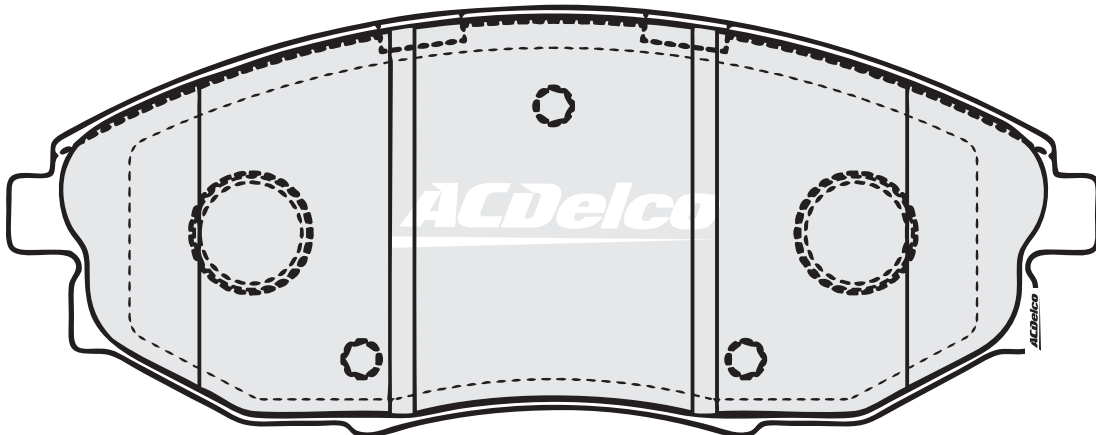

ACD1689
(13.0mm)
DAEWOO
HOLDEN
SUZUKI

ACD1690
(15.0mm)
HOLDEN

ACD1696
INNER