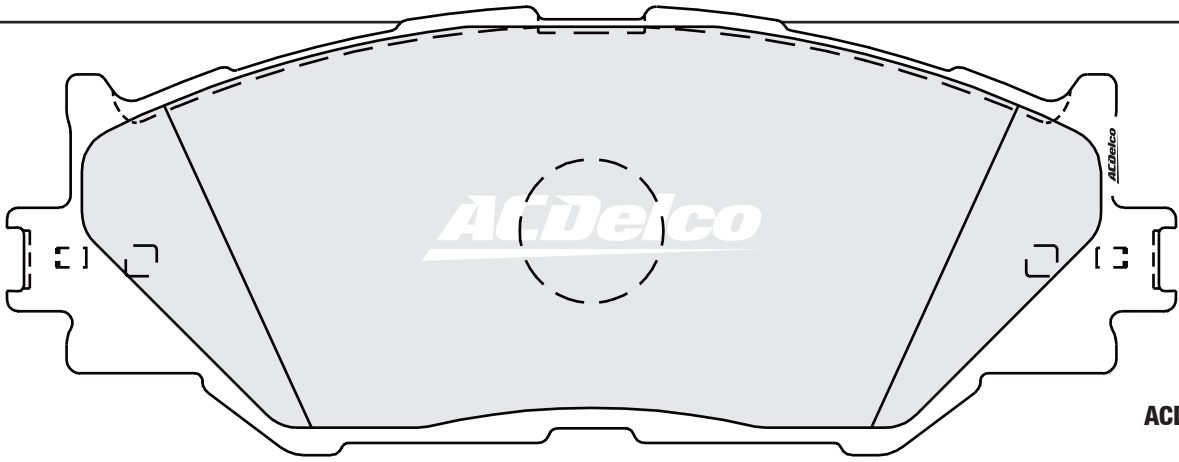

ACD1849
(20.0mm) INNER
(WITH WEAR INDICATOR)
VOLKSWAGEN

ACD1849
(20.0mm) OUTER
VOLKSWAGEN

ACD1850
(16.0mm) INNER
HOLDEN

ACD1850
(16.0mm) OUTER
HOLDEN

ACD1852

ACD1854
(16.0mm) INNER
LEXUS

ACD1854
(16.0mm) OUTER
LEXUS