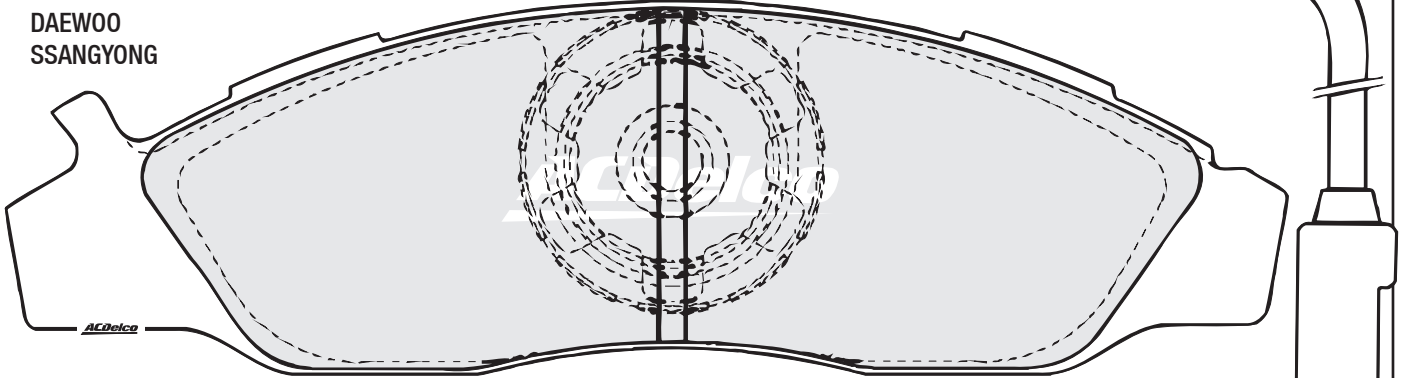

ACD1337
(16.0mm) RH INNER
DAEWOO
SSANGYONG