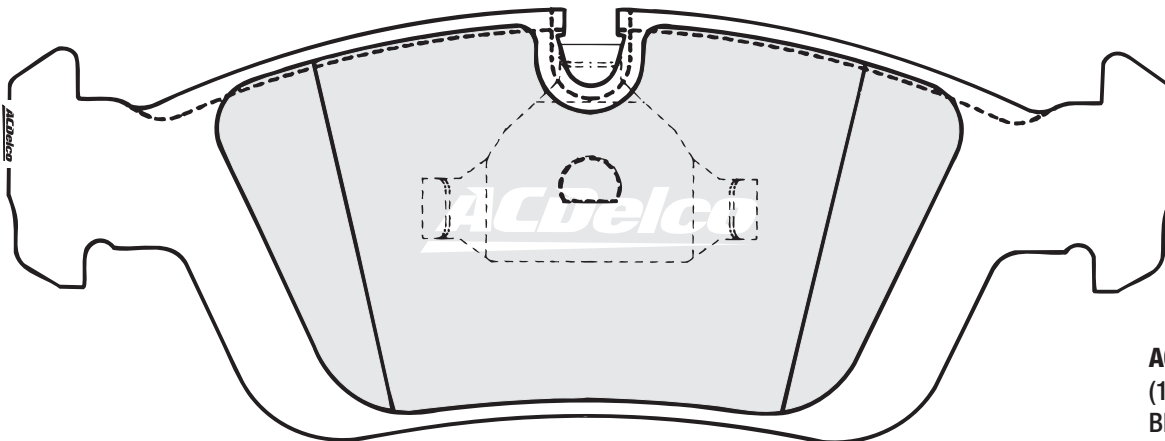

ACD1220
(16.0mm) OUTER
NISSAN
SUBARU

ACD1223
(16.0mm) INNER
MITSUBISHI

ACD1223
(16.0mm) OUTER
MITSUBISHI

These pads are
RIGHT and LEFT
HANDED.

ACD1224
(17.0mm) INNER
BMW

ACD1224
(17.0mm) OUTER
BMW

ACD1228
(17.2mm) INNER
DAEWOO
HOLDEN