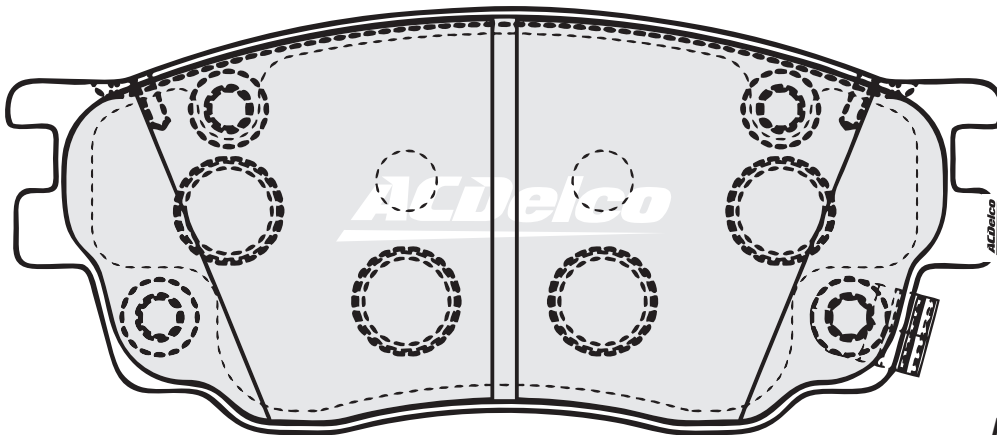

ACD1682
(15.9mm) INNER / OUTER
MAZDA