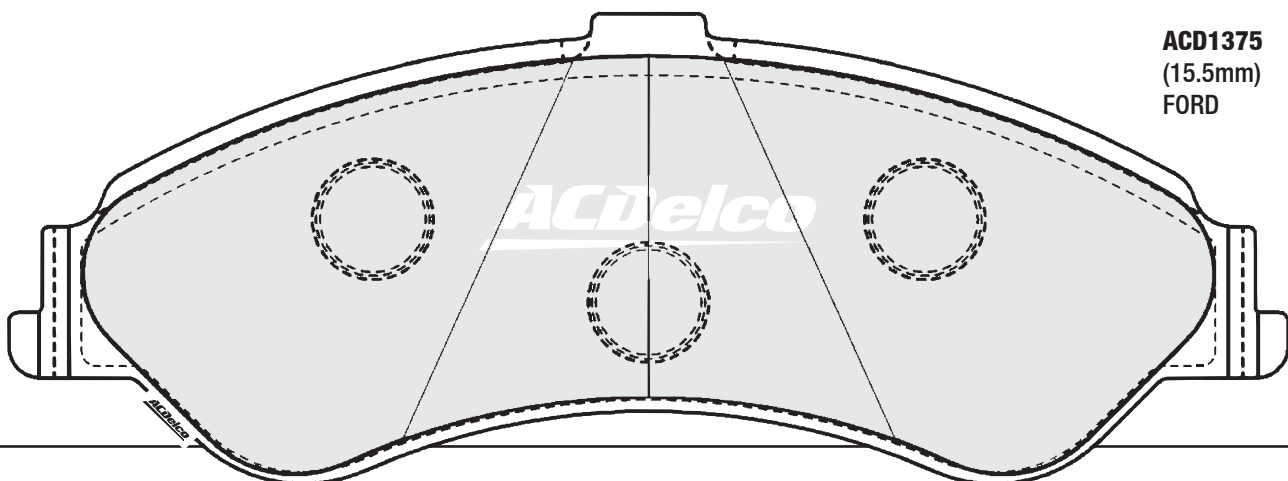

ACD1369
(16.0mm) OUTER
HYUNDAI

ACD1370
(16.7mm) INNER
DAEWOO
HOLDEN

ACD1370
(16.7mm) OUTER
DAEWOO
HOLDEN

ACD1372
(15.2mm) OUTER
TOYOTA

ACD1372
(15.2mm) INNER
TOYOTA

These pads are RIGHT
and LEFT HANDED.

ACD1375
(15.5mm)
FORD