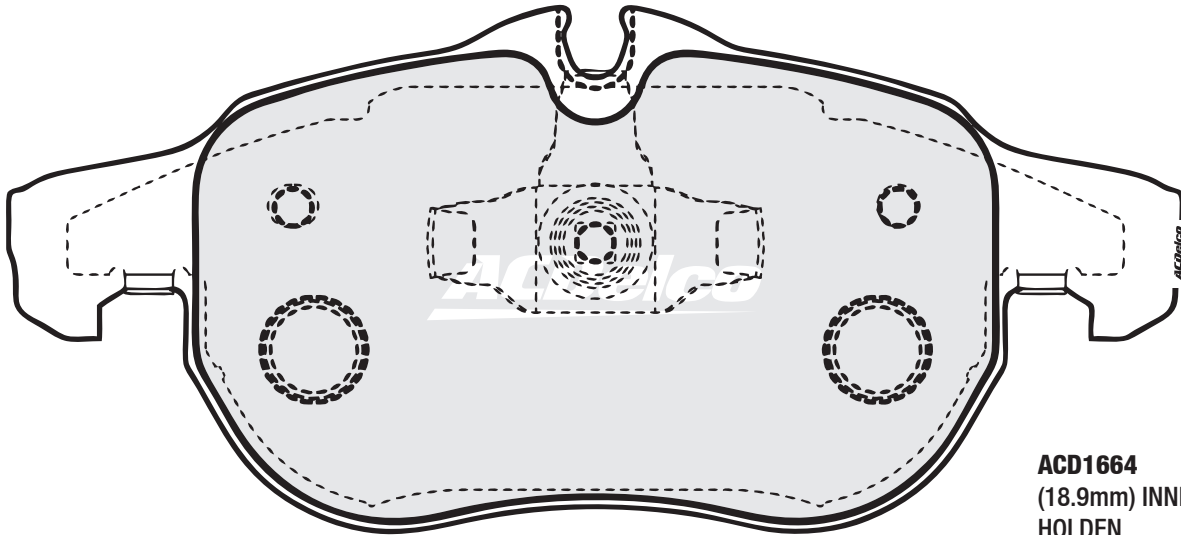

ACD1519
(17.0mm)
TOYOTA

ACD1521
(13.4mm) INNER / OUTER
MITSUBISHI

ACD1660
(16.4mm) LH INNER
TOYOTA

ACD1660
(16.2mm) LH OUTER
TOYOTA

ACD1664
 (18.9mm) INNER / OUTER
 HOLDEN
 SAAB

ACD1665
 (15.0mm) INNER / OUTER
 HOLDEN
 MAZDA
 SAAB