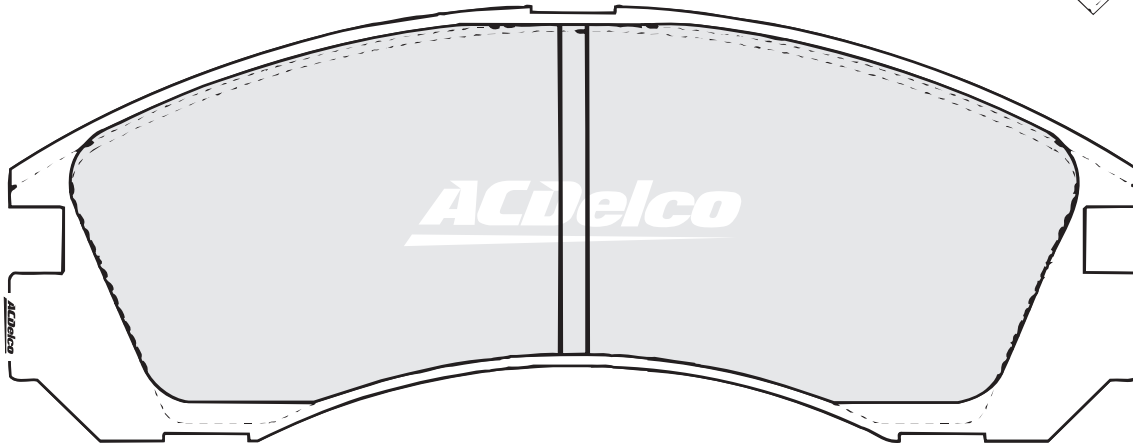

ACD1220
(16.0mm) OUTER
NISSAN
SUBARU

ACD1223
(16.0mm) INNER
MITSUBISHI

ACD1223
(16.0mm) OUTER
MITSUBISHI

These pads are
RIGHT and LEFT
HANDED.

ACD1224
(17.0mm) INNER
BMW

ACD1224
(17.0mm) OUTER
BMW

ACD1228
(17.2mm) INNER
DAEWOO
HOLDEN