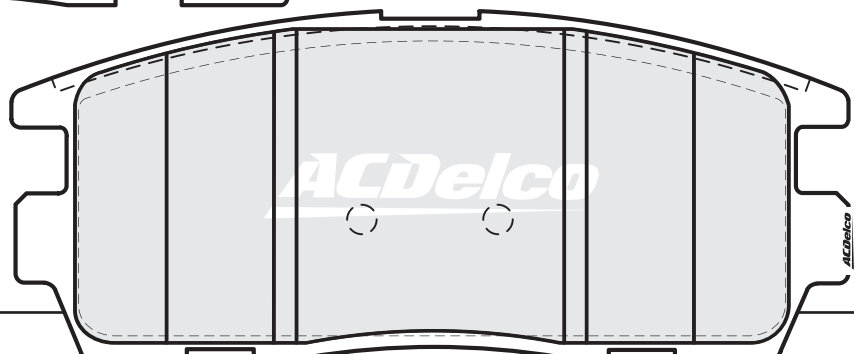

ACD1865
(17.0mm)
VOLKSWAGEN

ACD1891

ACD1862
(16.0mm) OUTER
HOLDEN