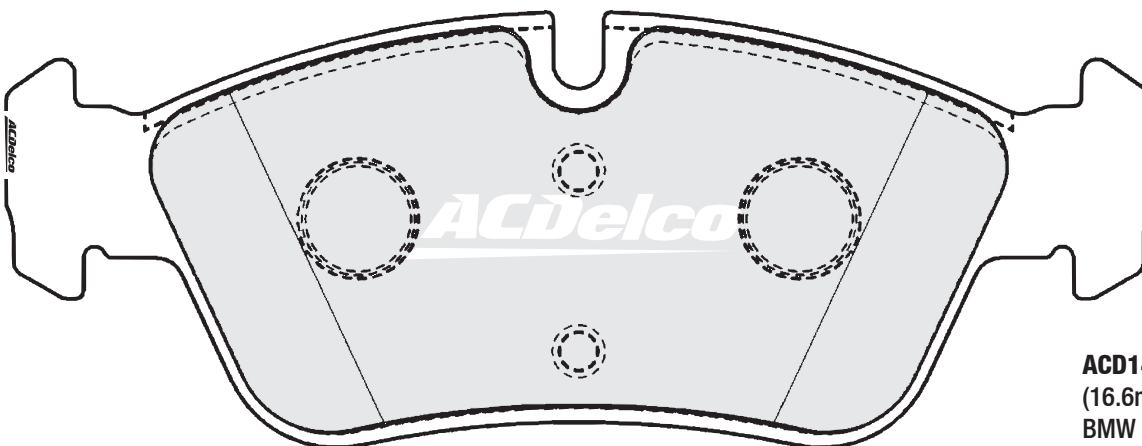

ACD1414
(16.6mm) INNER
BMW

ACD1415
(16.4mm) INNER
BMW
ROVER

ACD1415
(16.4mm) OUTER
BMW
ROVER

ACD1414
(16.6mm) OUTER
BMW