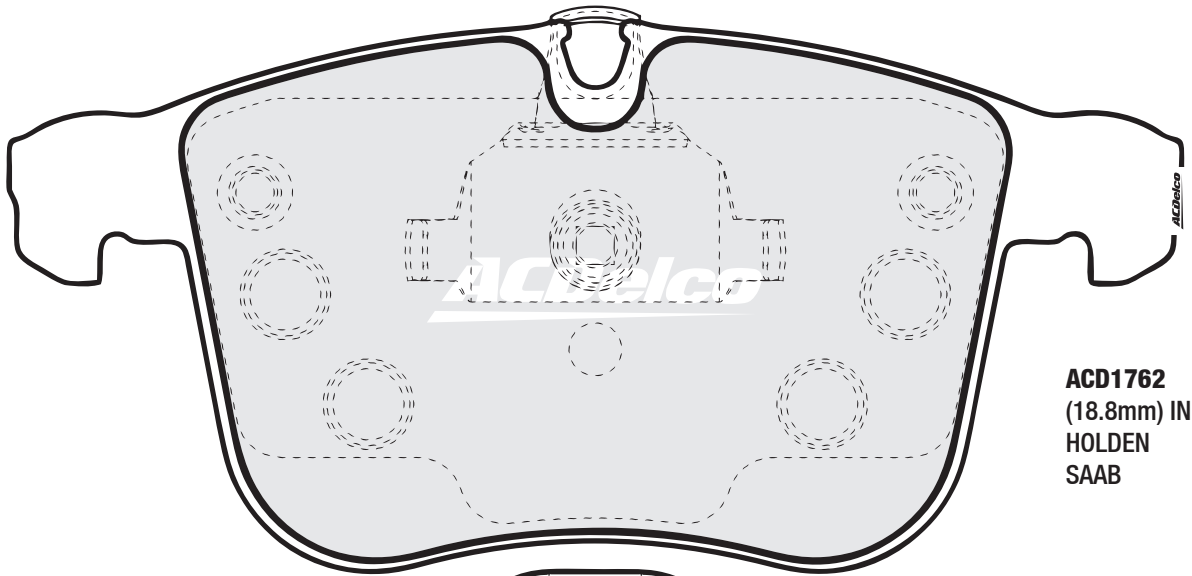

ACD1762
(18.8mm) INNER
HOLDEN
SAAB