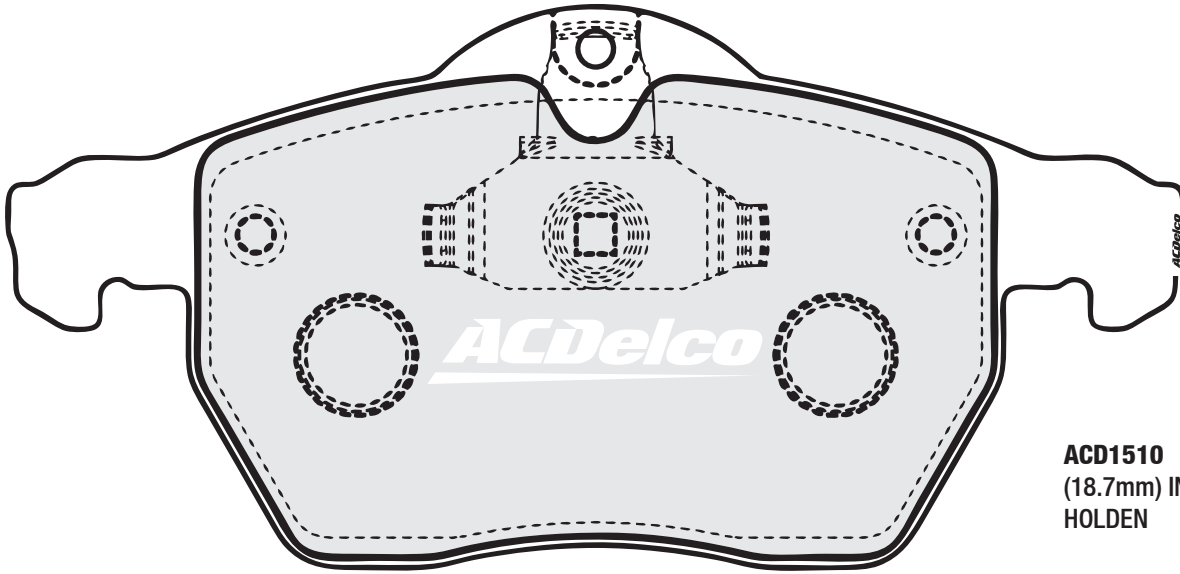

ACD1504
(16.4mm) INNER
HYUNDAI
KIA

ACD1504
(16.4mm) OUTER
HYUNDAI
KIA

ACD1509
(16.0mm) INNER
NISSAN

ACD1509
(16.0mm) OUTER
NISSAN

ACD1510
(18.7mm) INNER
HOLDEN

ACD1510
(18.7mm) LH/RH OUTER
HOLDEN

ACD1511
(14.4mm) INNER
HOLDEN