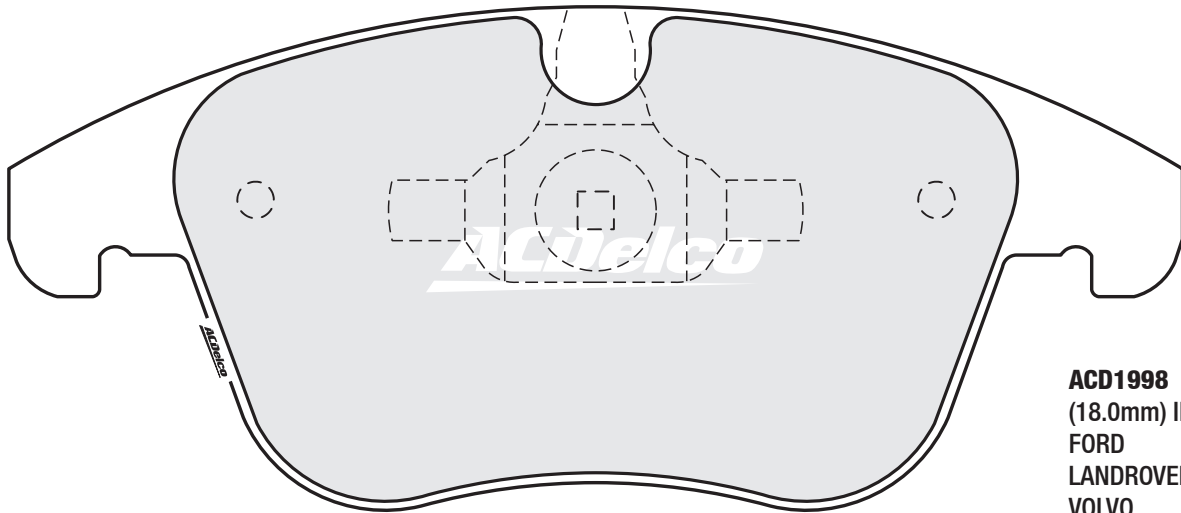

ACD1998
(18.0mm) INNER
FORD
LANDROVER
VOLVO