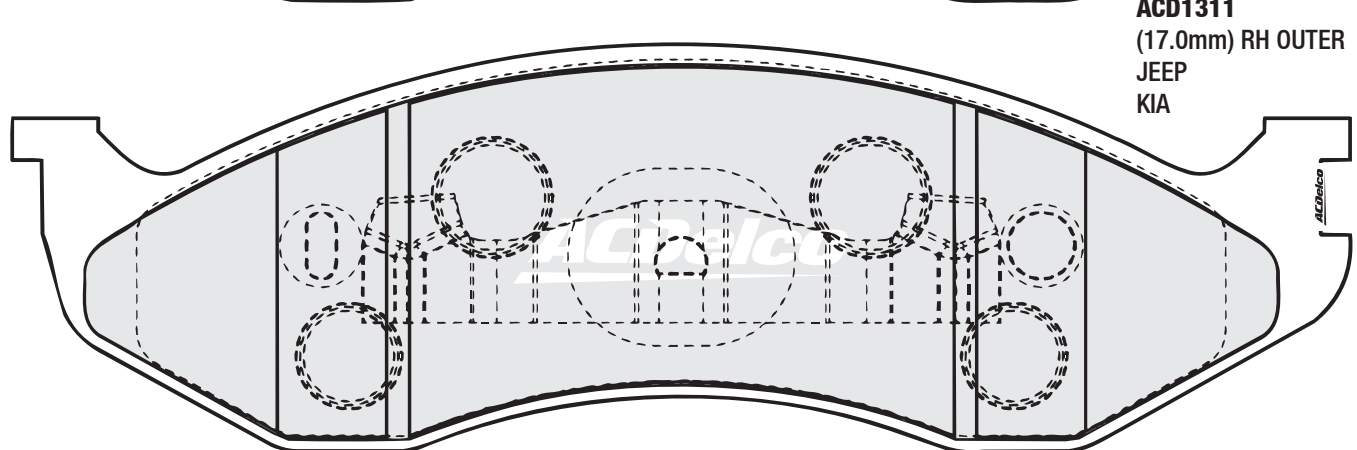

ACD1312
(14.2mm)
SUZUKI

ACD1313
(15.0mm)
FORD

ACD1319
(17.0mm)
FORD