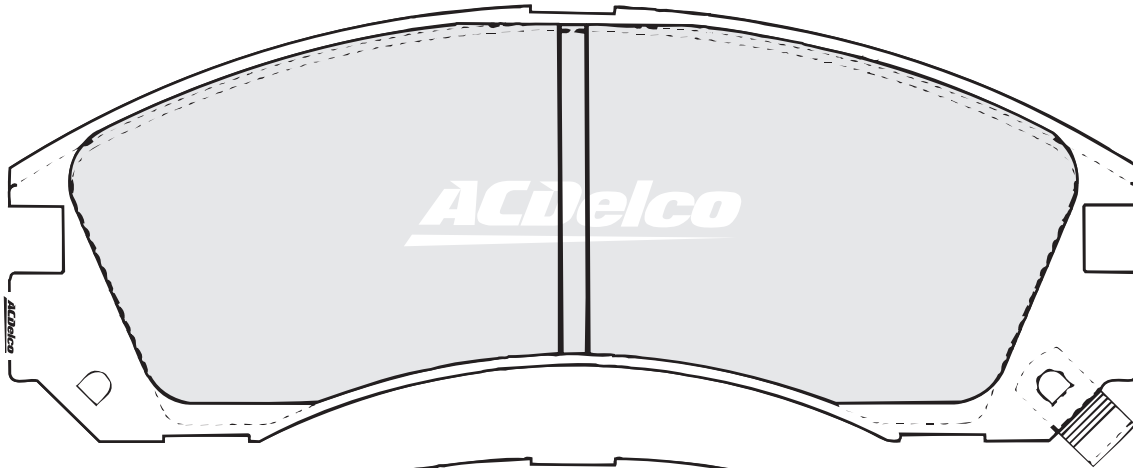

ACD1220
(16.0mm) OUTER
NISSAN
SUBARU

ACD1223
(16.0mm) INNER
MITSUBISHI

ACD1223
(16.0mm) OUTER
MITSUBISHI

These pads are
RIGHT and LEFT
HANDED.

ACD1224
(17.0mm) INNER
BMW

ACD1224
(17.0mm) OUTER
BMW

ACD1228
(17.2mm) INNER
DAEWOO
HOLDEN