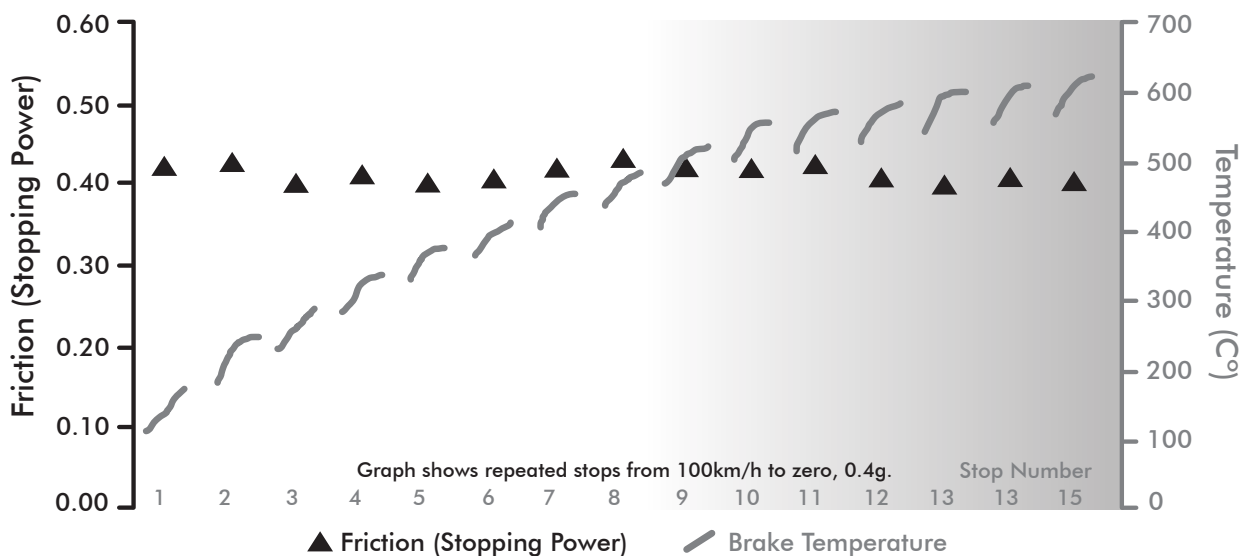

ABOUT ACDELCO

high performance brake pads (continued)

Consistent High Performance at Extreme Temperatures

ACDelco High Performance Pads instill confidence in the driver, whatever the brake temperature. On mountain passes with long descents, repeated braking will cause the brake temperatures to rise to 500 ~ 600°C. At these extreme temperatures ACDelco High Performance Brake Pads maintain their high performance.