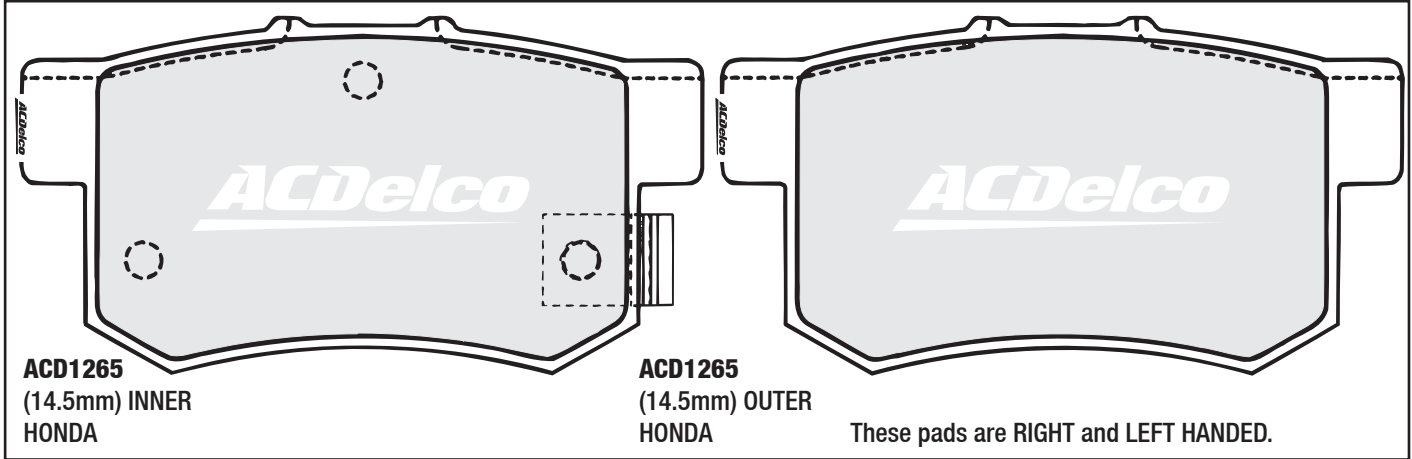

These pads are RIGHT and LEFT HANDED.