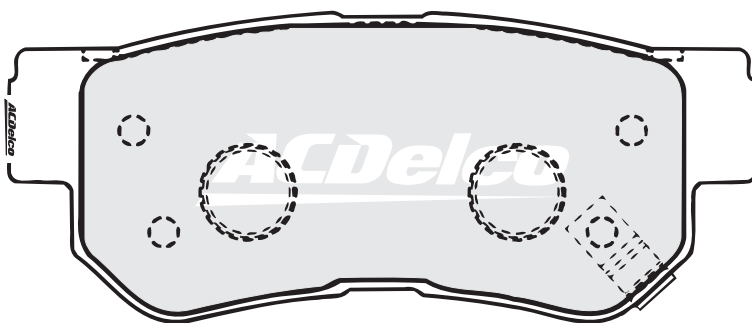

ACD1451
(15.0mm) INNER
HYUNDAI
KIA
SSANGYONG