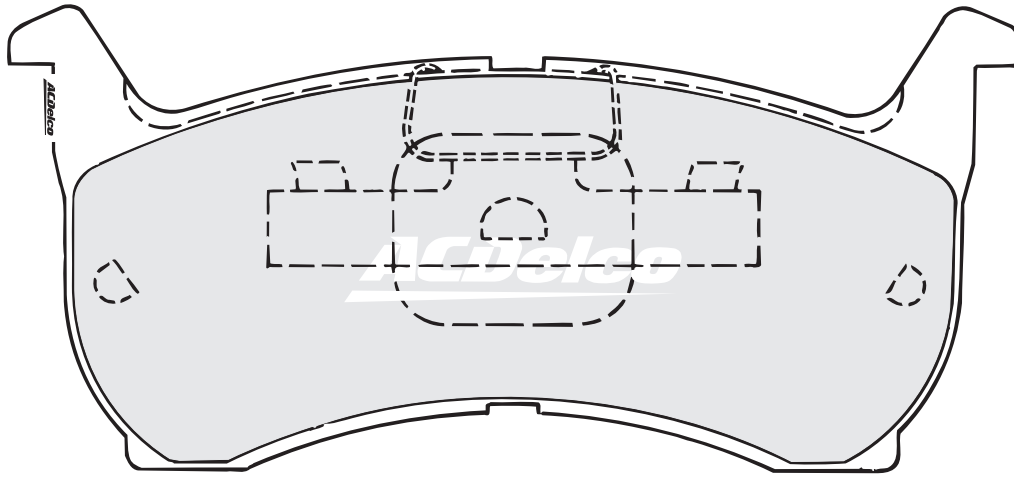

ACD304
(15.0mm) OUTER
FORD
MAZDA