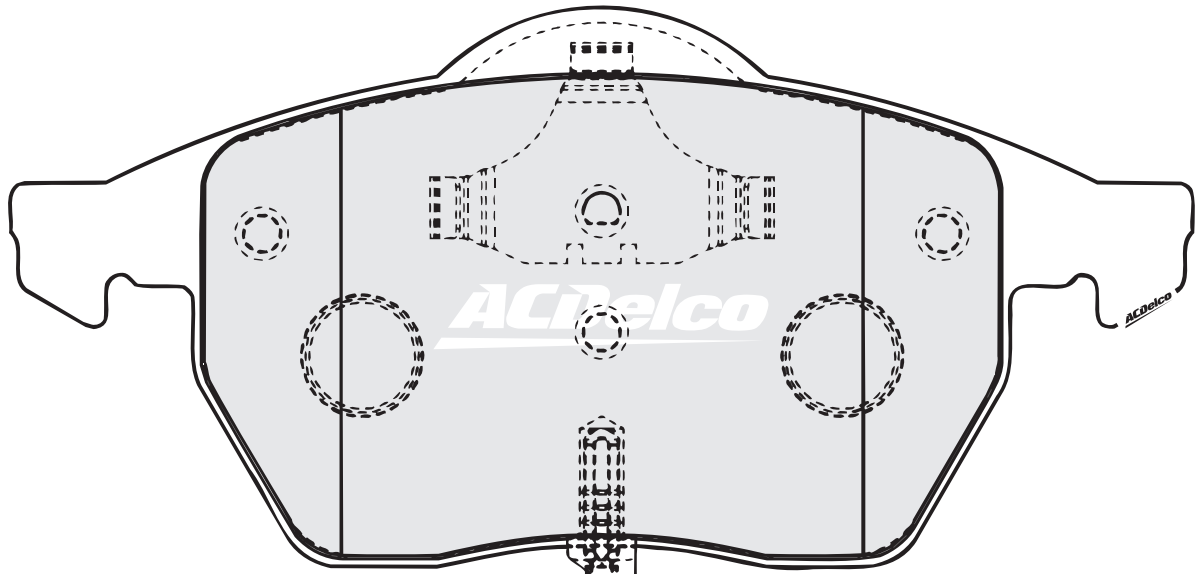

ACD1397
(16.1mm) INNER / OUTER

ACD1404
(18.9mm) INNER / OUTER
AUDI
VOLKSWAGEN

ACD1405
(18.6mm) INNER / OUTER
AUDI
VOLKSWAGEN

ACD1405W
(18.6mm)
AUDI
VOLKSWAGEN

ACD1407
 (18.5mm) INNER / OUTER
 SEAT
 VOLKSWAGEN