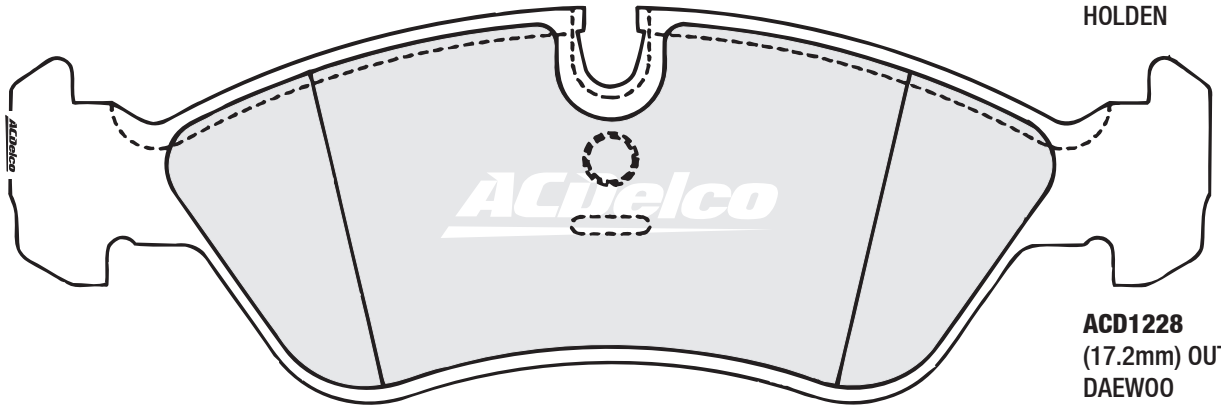

ACD1220
(16.0mm) OUTER
NISSAN
SUBARU

ACD1223
(16.0mm) INNER
MITSUBISHI

ACD1223
(16.0mm) OUTER
MITSUBISHI

These pads are
RIGHT and LEFT
HANDED.

ACD1224
(17.0mm) INNER
BMW

ACD1224
(17.0mm) OUTER
BMW

ACD1228
(17.2mm) INNER
DAEWOO
HOLDEN