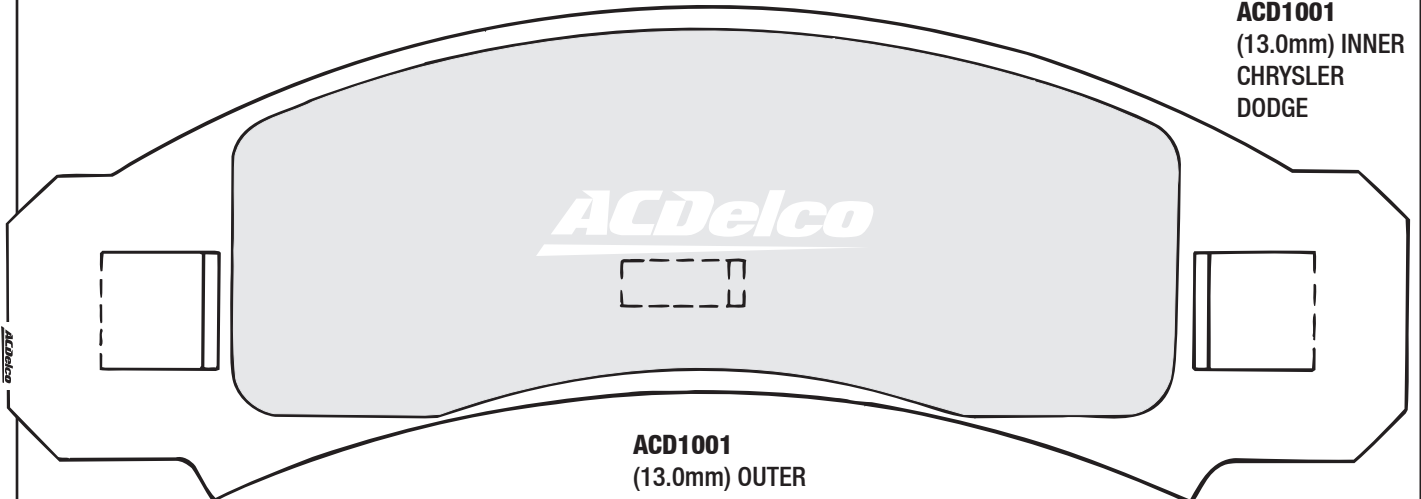

ACD1001
(13.0mm) OUTER