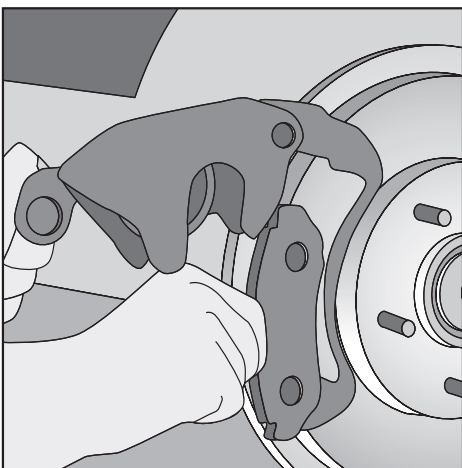

BEDDING-IN

Anytime you replace brake pads you should follow the manufacturers recommended bedding in procedure. As a guide (in a safe and controlled environment).

1. Accelerate to 50km/h.
2. Apply the brake pedal using moderate to firm pedal effort, reducing speed to 5km/h.
3. Drive 200 to 300 metres accelerating to 50km/h.
4. Repeat 8 to 10 times.

Note that excessive heating or hard use when new will cause brake pad glazing and affect brake pad performance.