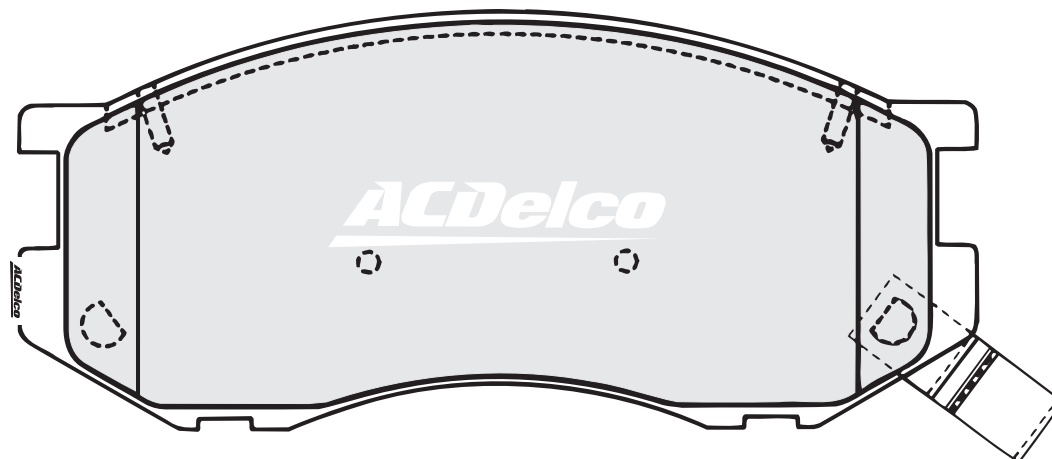

ACD1276
(15.2mm) OUTER
DAIHATSU
TOYOTA

These pads are RIGHT
and LEFT HANDED.