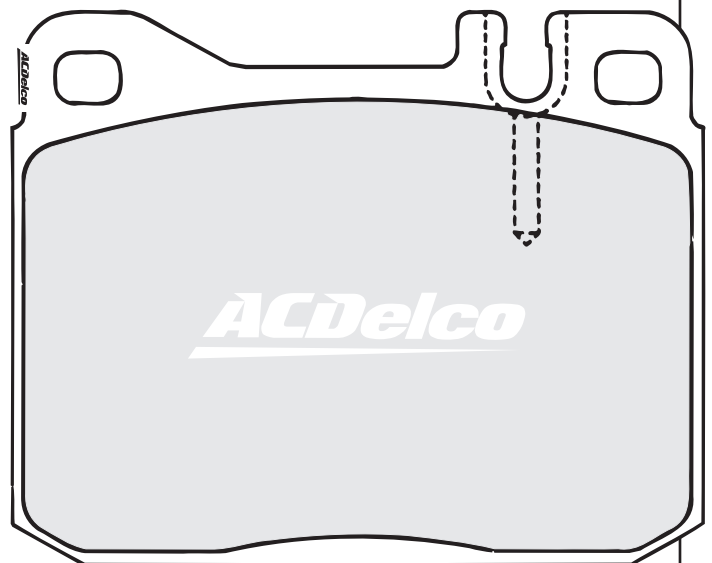

ACD14
(15.0mm) INNER
HOLDEN

ACD14
(12.6mm) OUTER
HOLDEN

ACD85
(14.3mm)
CHRYSLER, HYUNDAI,
MAZDA, MITSUBISHI,
TOYOTA

ACD113
(13.8mm)
RENAULT

ACD267
(16.3mm)
NISSAN LIGHT
COMMERCIAL

ACD243
(17.5mm)
MERCEDES-BENZ
FMSI No. 7111-D145