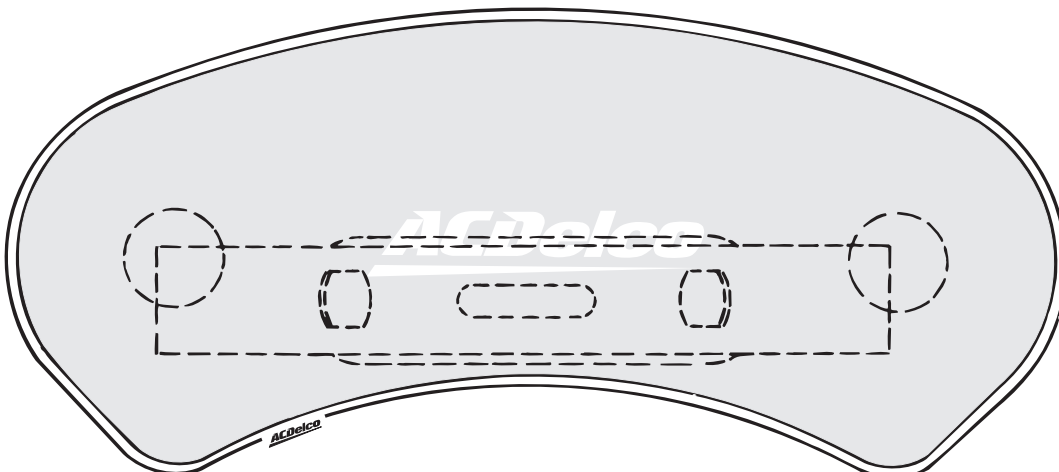

ACD6
(13.1mm) OUTER
Chrysler
Holden
Leyland (BLMC)
Toyota