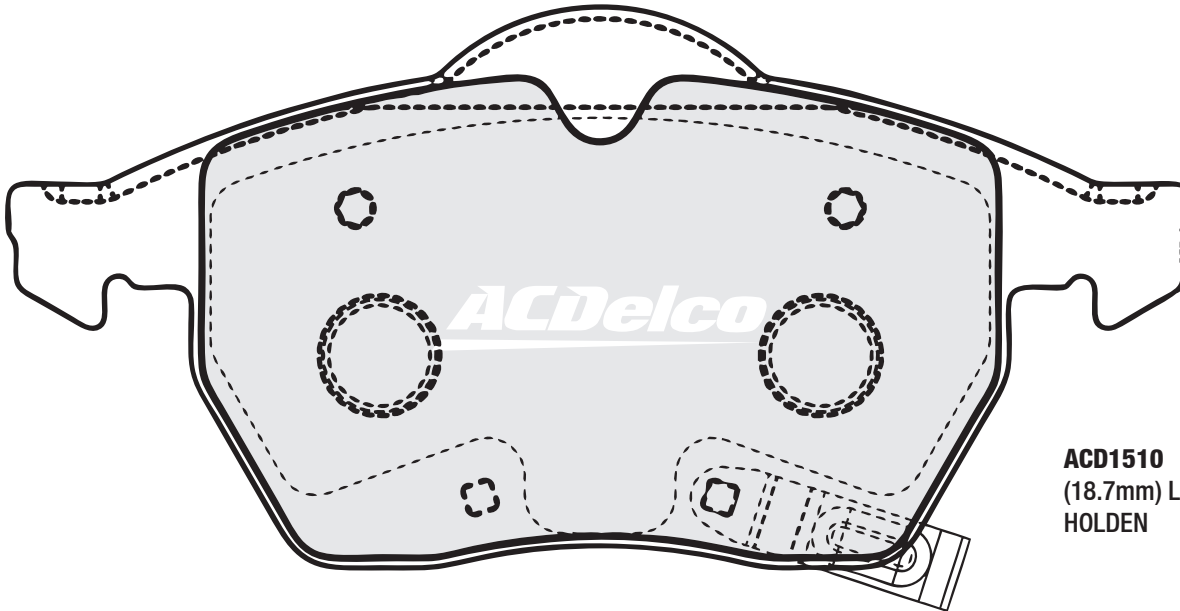

ACD1504
(16.4mm) INNER
HYUNDAI
KIA

ACD1504
(16.4mm) OUTER
HYUNDAI
KIA

ACD1509
(16.0mm) INNER
NISSAN

ACD1509
(16.0mm) OUTER
NISSAN

ACD1510
(18.7mm) INNER
HOLDEN

ACD1510
(18.7mm) LH/RH OUTER
HOLDEN

ACD1511
(14.4mm) INNER
HOLDEN