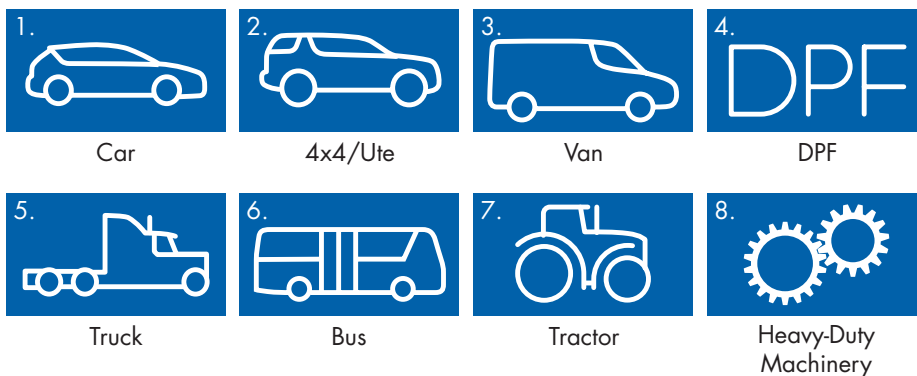

ACDelco

Learn more about oils, fluids, lubricants we have.