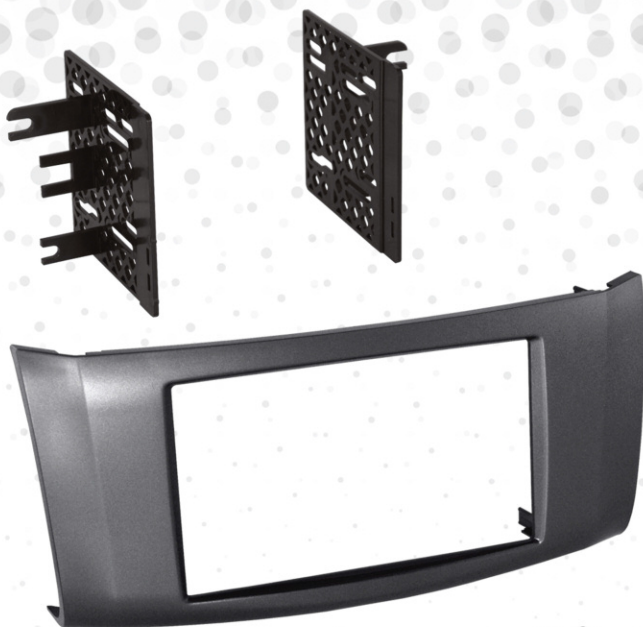

## LATEST RELEASES

**TOYK990**

**TOYOTA 2014 HIGHLANDER**

- Installs one double DIN radio or single ISO radio w/pocket.

**GMK351**

**CHEVY/PONTIAC/SATURN 2004-2012**

- Installs one double DIN radio or single ISO radio w/pocket.

**CDK656**

**DODGE 2013-2014 RAM**

- Installs one double DIN radio or single ISO radio w/pocket.

**NDK748G**

**NISSAN 2013-2014 SENTRA**

- Installs one double DIN radio or single ISO radio w/pocket.

**FMK540**

**FORD/LINCOLN/MAZDA/MERCURY 2004-2015**

- Installs one double DIN radio or single ISO radio w/pocket.

**EU09**

**2009-2014 EUROPEAN**

- Aftermarket radio to OEM antenna.