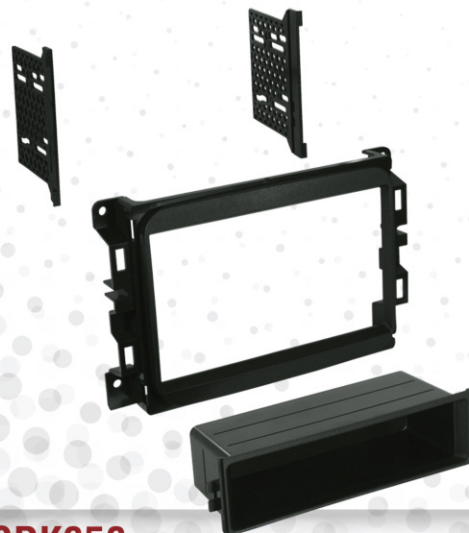

## LATEST RELEASES

**TOYK990**

**TOYOTA 2014 HIGHLANDER**

- Installs one double DIN radio or single ISO radio w/pocket.

**GMK351**

**CHEVY/PONTIAC/SATURN 2004-2012**

- Installs one double DIN radio or single ISO radio w/pocket.

**CDK656**

**DODGE 2013-2014 RAM**

- Installs one double DIN radio or single ISO radio w/pocket.

**NDK748G**

**NISSAN 2013-2014 SENTRA**

- Installs one double DIN radio or single ISO radio w/pocket.

**FMK540**

**FORD/LINCOLN/MAZDA/MERCURY 2004-2015**

- Installs one double DIN radio or single ISO radio w/pocket.

**EU09**

**2009-2014 EUROPEAN**

- Aftermarket radio to OEM antenna.