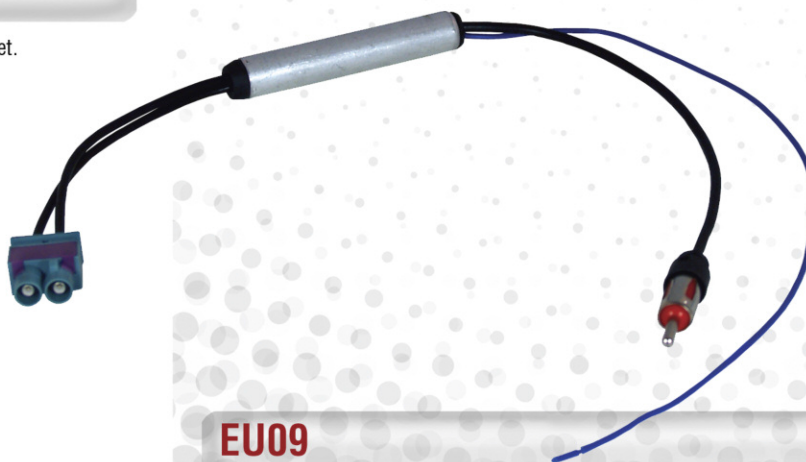

## LATEST RELEASES

**TOYK990**

**TOYOTA 2014 HIGHLANDER**

- Installs one double DIN radio or single ISO radio w/pocket.

**GMK351**

**CHEVY/PONTIAC/SATURN 2004-2012**

- Installs one double DIN radio or single ISO radio w/pocket.

**CDK656**

**DODGE 2013-2014 RAM**

- Installs one double DIN radio or single ISO radio w/pocket.

**NDK748G**

**NISSAN 2013-2014 SENTRA**

- Installs one double DIN radio or single ISO radio w/pocket.

**FMK540**

**FORD/LINCOLN/MAZDA/MERCURY 2004-2015**

- Installs one double DIN radio or single ISO radio w/pocket.

**EU09**

**2009-2014 EUROPEAN**

- Aftermarket radio to OEM antenna.