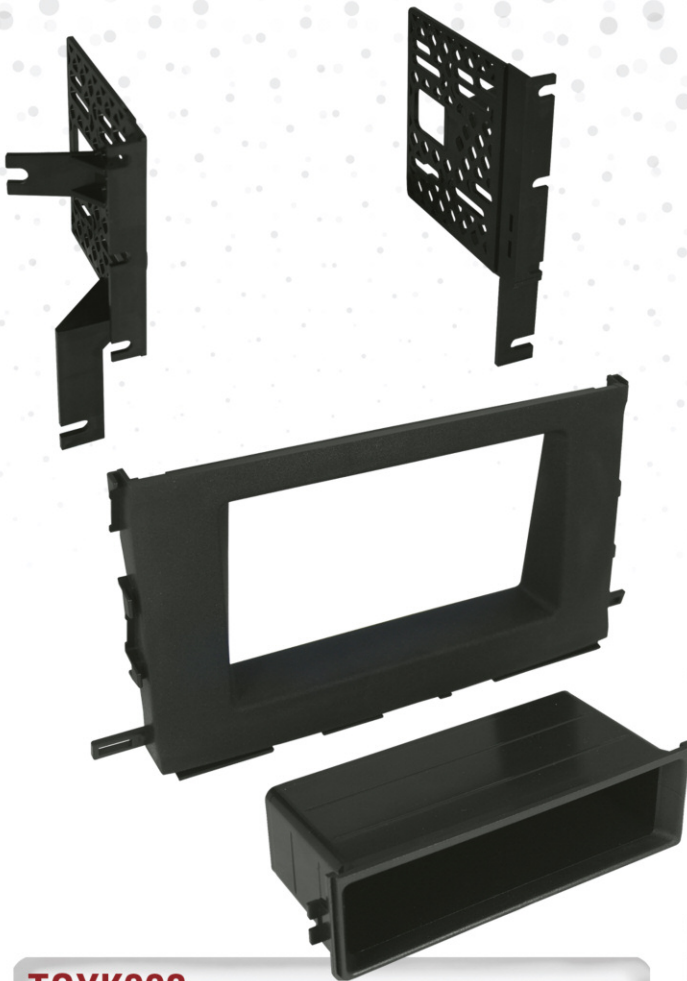

## LATEST RELEASES

**TOYK990**

**TOYOTA 2014 HIGHLANDER**

- Installs one double DIN radio or single ISO radio w/pocket.

**GMK351**

**CHEVY/PONTIAC/SATURN 2004-2012**

- Installs one double DIN radio or single ISO radio w/pocket.

**CDK656**

**DODGE 2013-2014 RAM**

- Installs one double DIN radio or single ISO radio w/pocket.

**NDK748G**

**NISSAN 2013-2014 SENTRA**

- Installs one double DIN radio or single ISO radio w/pocket.

**FMK540**

**FORD/LINCOLN/MAZDA/MERCURY 2004-2015**

- Installs one double DIN radio or single ISO radio w/pocket.

**EU09**

**2009-2014 EUROPEAN**

- Aftermarket radio to OEM antenna.