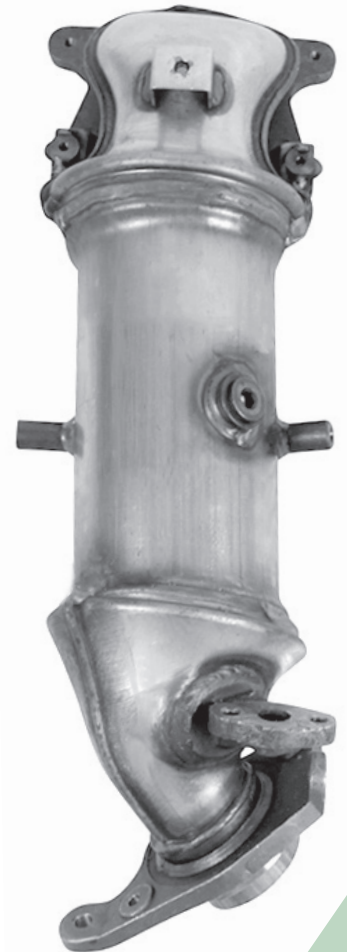

CATCO
CATALYTIC CONVERTERS®
EASTERN
CATALYTIC

CALIFORNIA CARB Compliant Catalytic Converters

**Now available to ship
with your Centric
parts orders!**

1

COVERAGE

- Most popular late model Import & Domestic Applications
- Passenger Car, Light Truck & SUV
- Easy reference catalog Application Guide
- Industry leading Coverage up to and including LEV II, ULEV
- Online Catalog

2

**BROAD
ASSORTMENT
OF STYLES**

- Integrated Manifold Converters
- Close-Coupled Converters
- Standard Underbody Converters
- Universal Converters

CARB Compliant Replacement Parts

3 MANIFOLD DESIGNS THAT REPLICATE OE STYLE

- Cast Iron Manifolds
- Smooth Bend Tubular Manifolds
- Stamped and Formed Manifolds

4 INSTALLATION ACCESSORIES INCLUDED

- Hardware
- Spring Bolts
- Metal & Composite Gaskets

5 TECHNOLOGY

- Domestic factories assure product quality and availability
- Category expertise in all exhaust components
- Designed and test fitted in US R&D centers
- CARB compliant catalyst substrate featuring advanced catalyst technology