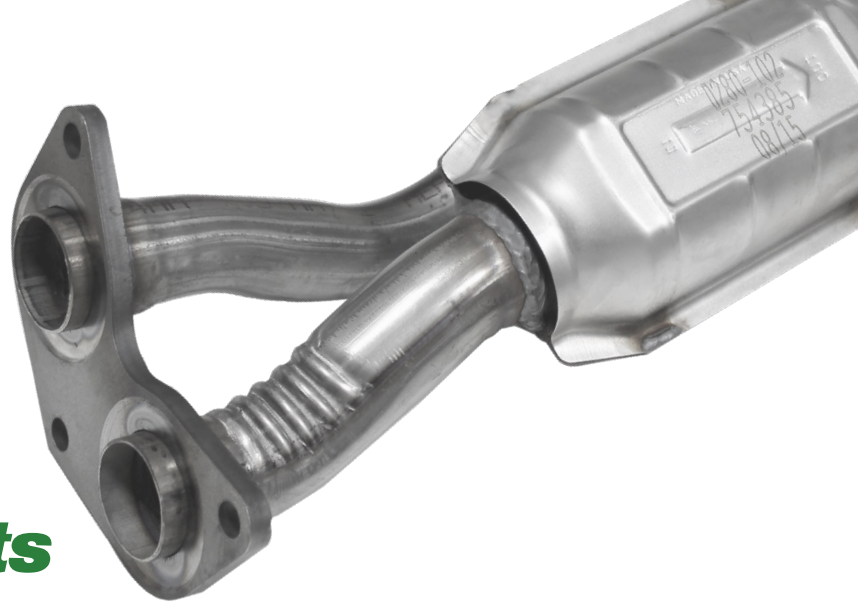

CATCO
CATALYTIC CONVERTERS®
EASTERN
CATALYTIC

CALIFORNIA CARB Compliant Catalytic Converters

**Now available to ship
with your Centric
parts orders!**

1

COVERAGE

- Most popular late model Import & Domestic Applications
- Passenger Car, Light Truck & SUV
- Easy reference catalog Application Guide
- Industry leading Coverage up to and including LEV II, ULEV
- Online Catalog

2

**BROAD
ASSORTMENT
OF STYLES**

- Integrated Manifold Converters
- Close-Coupled Converters
- Standard Underbody Converters
- Universal Converters

CARB Compliant Replacement Parts

3 MANIFOLD DESIGNS THAT REPLICATE OE STYLE

- Cast Iron Manifolds
- Smooth Bend Tubular Manifolds
- Stamped and Formed Manifolds

4 INSTALLATION ACCESSORIES INCLUDED

- Hardware
- Spring Bolts
- Metal & Composite Gaskets

5 TECHNOLOGY

- Domestic factories assure product quality and availability
- Category expertise in all exhaust components
- Designed and test fitted in US R&D centers
- CARB compliant catalyst substrate featuring advanced catalyst technology