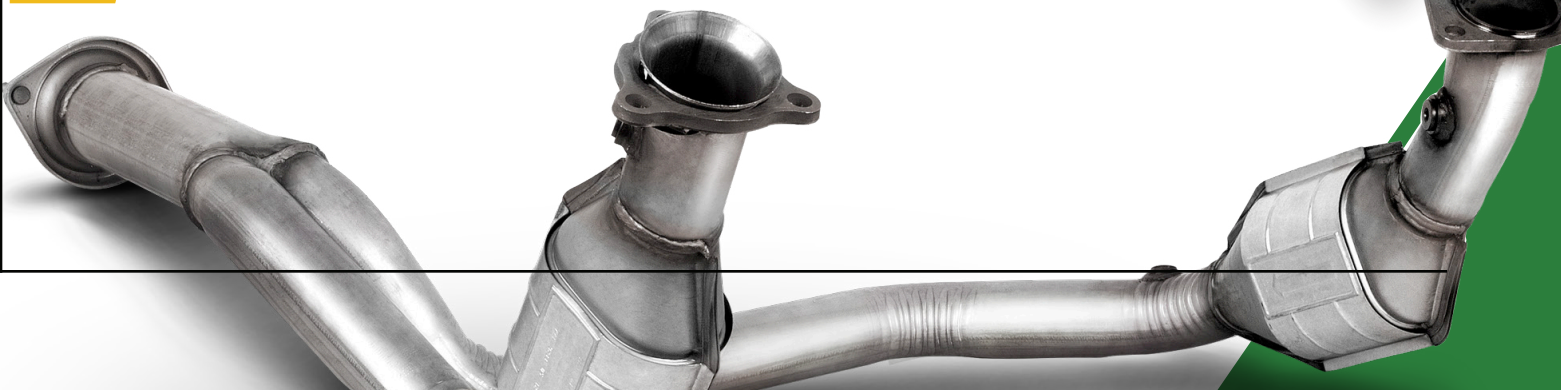

CATCO
CATALYTIC CONVERTERS®
EASTERN
CATALYTIC

CALIFORNIA CARB Compliant Catalytic Converters

**Now available to ship
with your Centric
parts orders!**

1

COVERAGE

- Most popular late model Import & Domestic Applications
- Passenger Car, Light Truck & SUV
- Easy reference catalog Application Guide
- Industry leading Coverage up to and including LEV II, ULEV
- Online Catalog

2

**BROAD
ASSORTMENT
OF STYLES**

- Integrated Manifold Converters
- Close-Coupled Converters
- Standard Underbody Converters
- Universal Converters

CARB Compliant Replacement Parts

3 MANIFOLD DESIGNS THAT REPLICATE OE STYLE