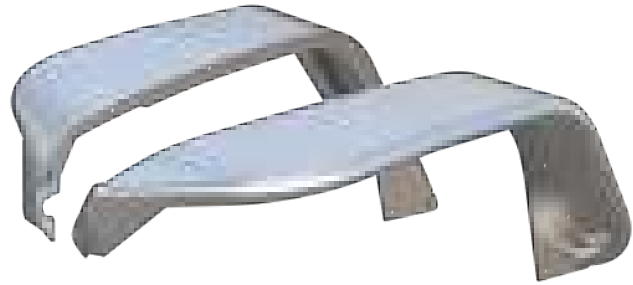

1500204 JL front
(sold in pairs)

Finishes & Materials

Finish:
Textured
black

Material:
T6 aluminum
alloy

Finish:
Raw
aluminum

Material:
T6 aluminum
alloy