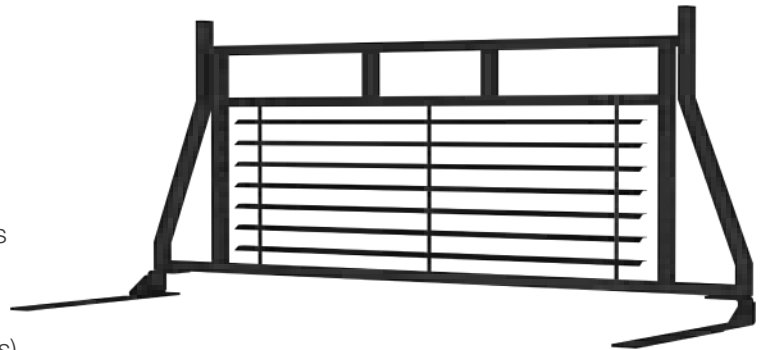

111001
Ford