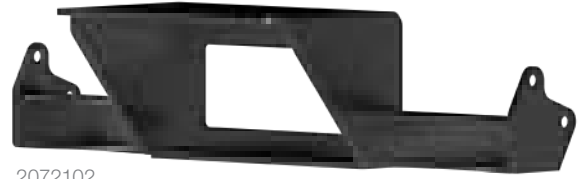

TRAILCHASER® WINCH ACCESSORIES

/ Winch Reinforcement Brackets

- Required for mounting a winch on TrailChaser® aluminum front bumpers
- Rated for 9,500 lbs. weight capacity
- 10" x 4-1/2" slotted hole pattern to accept most winches
- Heavy-duty steel construction with durable textured black powder coat finish
- Includes mounting hardware for attaching to the bumper

2072102