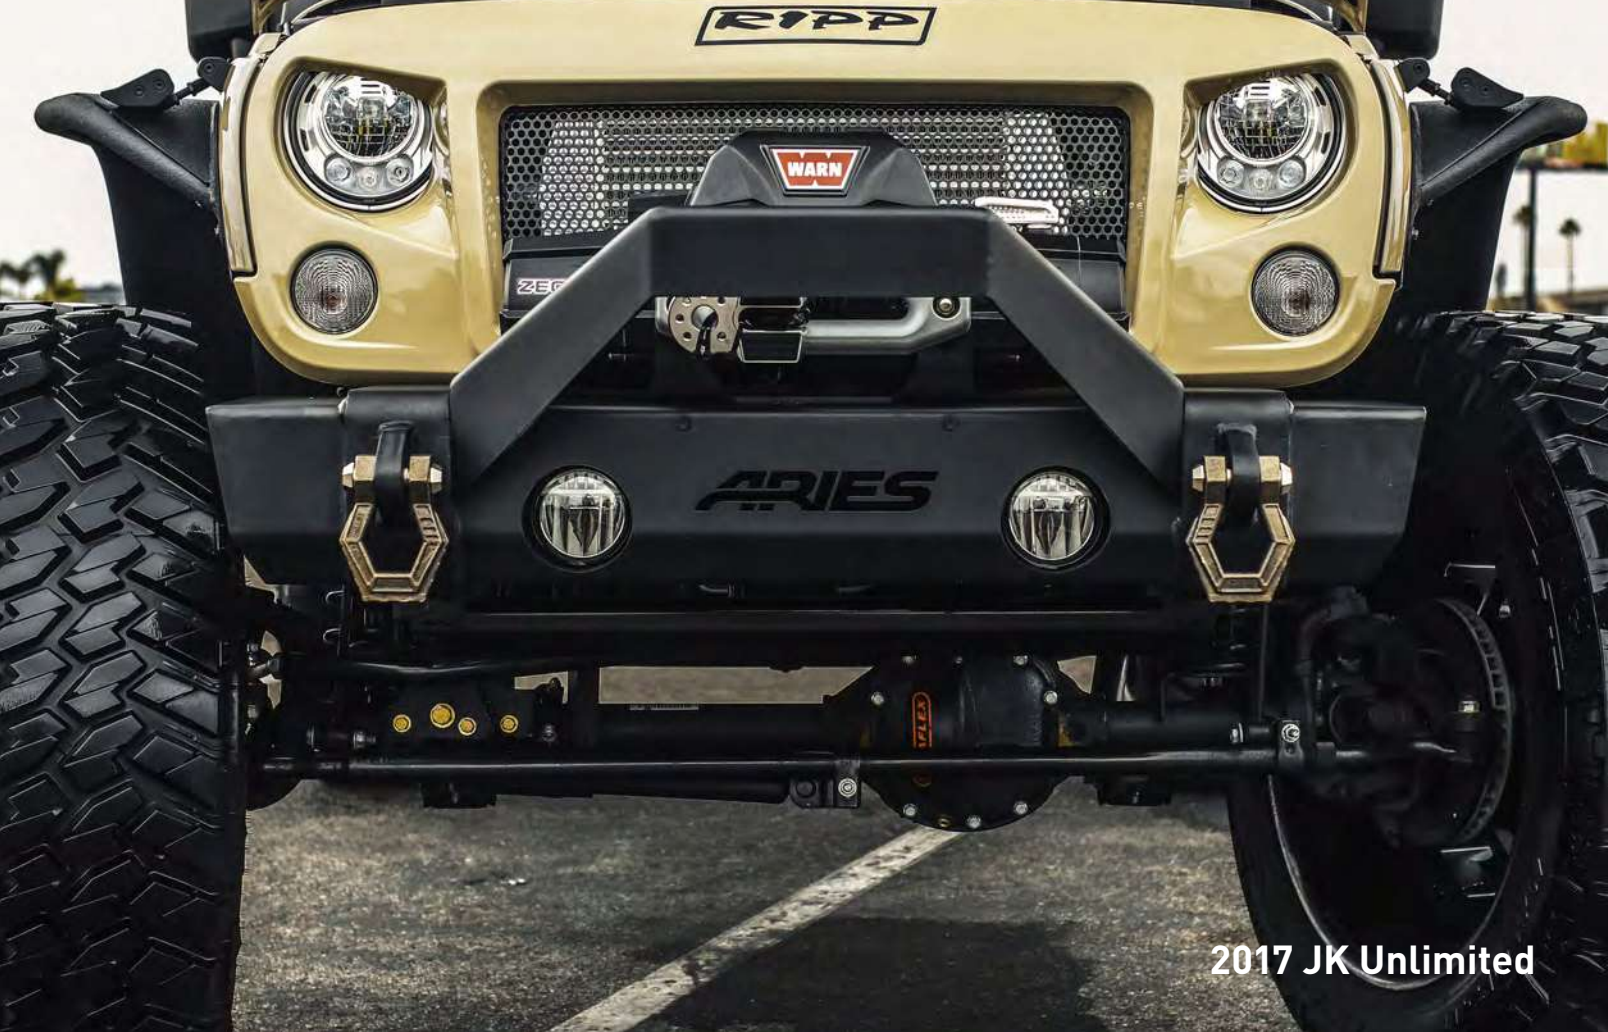

2017 JK Unlimited

2016 JK Unlimited

TRAILCRUSHER® BUMPER ACCESSORIES

/ Angular Brush Guard

- Provides added protection for the winch and an aggressive, customized look
- One-piece, all-steel build for maximum strength
- Highly durable carbide black powder coat with rust-resistant E-coat finish
- Quickly and securely bolts onto the bumper for a no-drill installation
- Includes mounting hardware