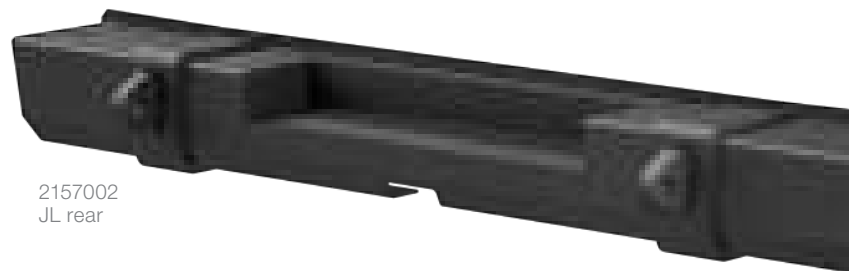

2157002
JL rear

Finish & Material

Finish:
E-coat
& carbide
black

Material:
Carbon steel

TrailCrusher® Bumpers & Guard

Model	Years	Capacity	Front Kits (Center and Guard)	Front Center Only	Guard Only	Rear Center Only
			Kit#	Center#	Guard#	Center#
Gladiator JT	20 - 20	12,500 lbs.	2186002	2156002	2156050	--
Wrangler JL	18 - 20	12,500 lbs.	2186002	2156002	2156050	2157002
Wrangler JK	07 - 18	12,500 lbs.	2186000	2156000	2156050	2157000
Wrangler TJ	97 - 06	9,500 lbs.	2186001	2156001	2156050	2157001