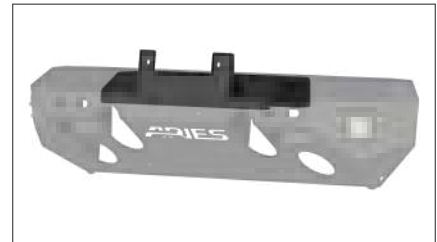

Part#	Includes	Finish
2072100	Adapter and mounting hardware	Steel with textured black powder coat

/ Winch Fairlead Mount

- Easily and securely mounts on ARIES TrailChaser® Jeep bumper winch housing
- Two holes, spaced 10" center-to-center, accept most types of fairleads
- Solid, 1/4" thick carbon steel construction with a durable powder coat finish
- Fits both steel and aluminum bumpers
- Uses winch and fairlead mounting hardware