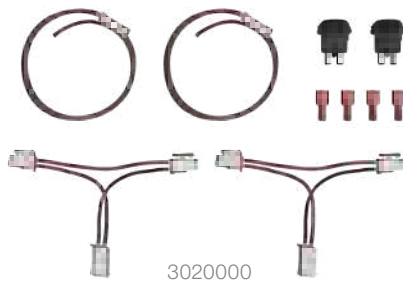

Contoured design protects rockers from road debris and door dings

2018 Jeep JL

2017 Jeep JK

ACTIONTRAC™ ACCESSORIES

/ Door Delete Kit

- For Jeep applications with the factory doors removed or replaced with tube doors
- Compatible with all ActionTrac™ running boards
- Deploys and retracts the powered steps at the push of a button
- Easy installation using supplied door sensors
- Includes two wiring harnesses, two push-button switches and four connectors