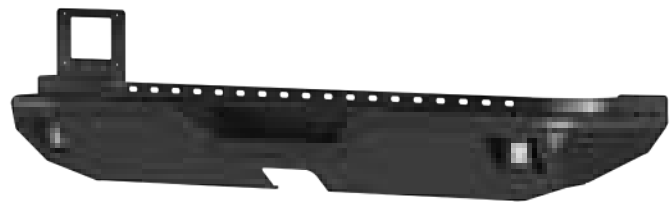

2082083 aluminum rear with integrated LED work light corners

Finishes & Materials

Finish:
Textured black
Material:
T6 aluminum alloy

Finish:
E-coat & textured black
Material:
Carbon steel