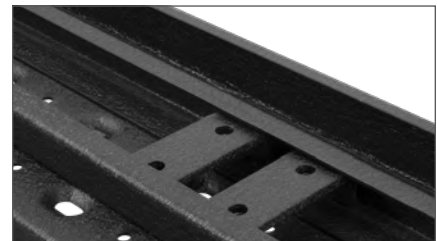

C2885

Finish & Material

Finish:
E-coat &
textured
black

Material:
Carbon steel

VersaTrac® Mounting System Compatible

2016 Ford F-150

2017 Ram ProMaster 2500

2017 Ram ProMaster 2500