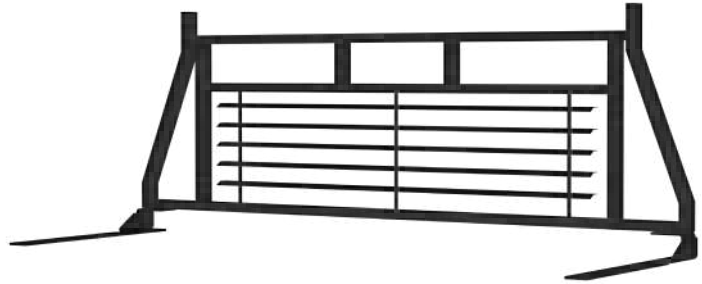

CLASSIC HEADACHE RACKS

KEY FEATURES

Three universal sizes fit most full-size pickup trucks

Heavy-duty 1" x 2" steel tube construction for a solid frame

Product Details

- Durable semi-gloss black powder coat finish for rust and chip resistance
- Fully louvered center section to protect the cab and passengers
- Louvers help keep the cab cooler by blocking direct sunlight
- Flat steel brackets bolt onto the truck bed walls (drilling may be required)
- Compatible with most crossover truck tool boxes
- Base-mount brackets available to mount LED light bars (drilling required; see page 134)
- Limited lifetime warranty (see last page for details)
- **See page 95 for application information**

Finish & Material

Finish:
E-coat &
semi-gloss
black

Material:
Carbon steel

111000
Chevrolet / GMC & Ram