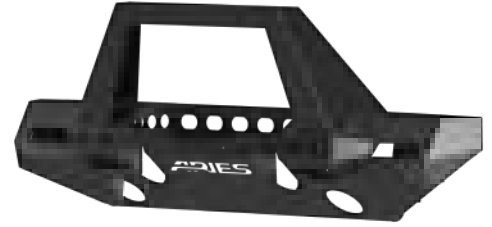

* Includes fender flares #1500203, see page 122 (OE turn signal lamps must be relocated to the new bumper corners #2081209)

TRAILCHASER® STEEL BUMPERS

2082046 / 2082095 aluminum
2082043 / 2082085 steel

2082055 / 2082093 aluminum
2082051 / 2082079 steel