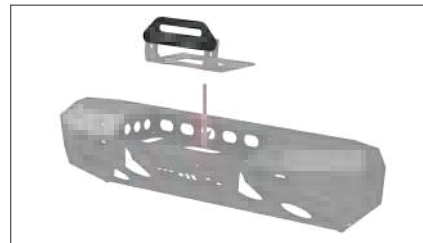

/ Hawse Fairlead

- Constructed from lightweight, rust-free, machined aluminum billet
- Black anodized aluminum finish for long-lasting corrosion resistance
- Compatible with braided nylon rope (not to be used with cable)
- Industry-standard mounting holes are set 10" on-center
- Compatible with both ARIES TrailCrusher® and TrailChaser® bumpers (#15600FB or #2072100 required for fairlead install on TrailChaser® bumpers, see page 104 for more information)
- Includes 10mm, class 8.8 metric mounting hardware

Part#	Includes	Finish
2156070	Fairlead and 10mm, class 8.8 metric mounting hardware	Black anodized aluminum

/ Roller Fairlead

- Provides a guide for steel winch cable for smooth operation with heavy loads
- Industry-standard mounting holes are set 10" on-center
- Main body built from high-strength steel with durable carbide powder coat
- Rollers constructed from galvanized steel to resist rust and last longer
- Compatible with both ARIES TrailCrusher® and TrailChaser® bumpers (#15600FB or #2072100 required for winch install on TrailChaser® bumpers, see page 104 for more information)
- Includes 10mm, class 8.8 metric mounting hardware