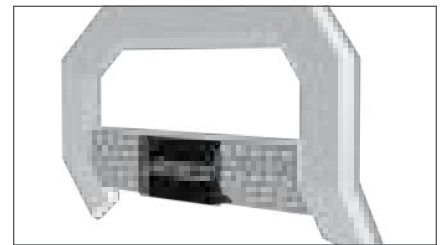

Part#	Fits	Finish
2169000	AdvantEDGE™ bull bars	Aluminum with black powder coat