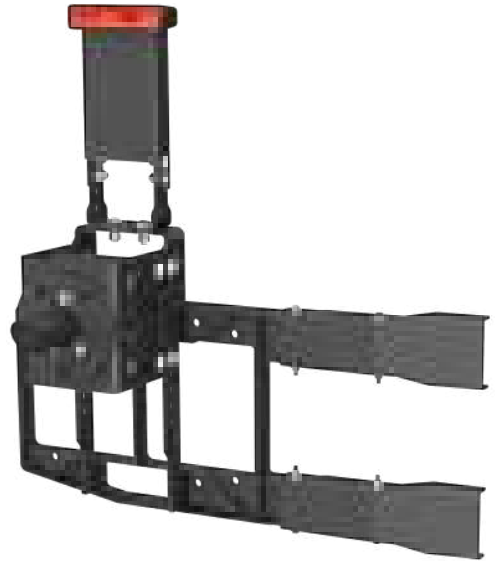

HEAVY-DUTY SPARE TIRE CARRIER

KEY FEATURES

Accepts oversized, off-road-style spare tires up to 37" in diameter

Vertically and horizontally adjustable to avoid oversize tire interference

Product Details

- Third brake light bracket can be raised or lowered to maintain visibility
- Replaces factory door hinges with heavy-duty hinges for a secure mount (#2563000)
- Constructed from welded steel for reliable strength
- Durable carbide black powder coat finish for maximum rust resistance
- No-drill, vehicle-specific installation for a custom fit
- Compatible with Wrangler rear factory bumper
- Includes mounting hardware
- Patent pending (#2563001)
- Limited lifetime warranty (see back page for details)

Finish & Material

Finish:
E-coat &
carbide
black

Material:
Carbon steel

2563001
JL