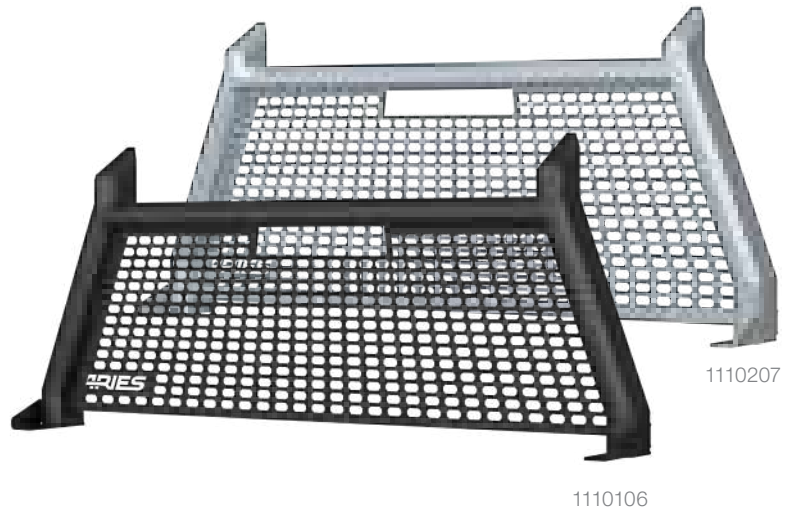

NEW

Part#	Includes
2090613 NEW	Two stake pocket anchors

2090613

2017 Ford F-150

ADVANTEDGE™ HEADACHE RACKS

KEY FEATURES

Unique, eight-sided tube profile to complement the style of modern trucks

Topside track accepts LED lights and tie-down anchors (see pages 134 and 93)

Product Details

- Extruded, all-aluminum construction to be strong, lightweight and rust-free
- Stamped aluminum, octagonal grid center section for a distinct look
- Patented stake pocket mounting system for simple, secure installation
- Made to complement AdvantEDGE™ bull bars and side bars (see pages 8 and 42)
- Limited lifetime warranty (see last page for details)
- Patent# 9,637,178 and 10,023,247
- **See page 92 for application information**