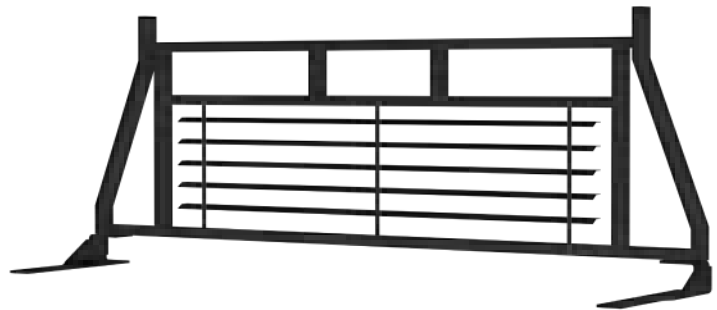

111002
Ford