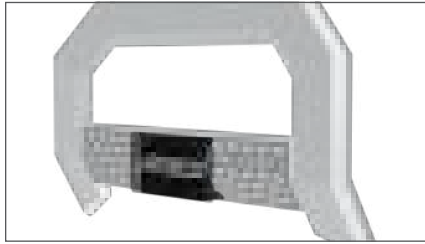

LICENSE PLATE BRACKETS

/ License Plate Relocation Brackets

- Provides a solid mounting location to keep license plate visible

85-0000

Part#	Fits	License Plate Hardware	Mounting Location	Mounting Hardware	Finish
2169000	AdvantEDGE™ bull bars	Four bolts	Crossbar	Uses existing cover plate hardware	Aluminum with black powder coat
85-0000	Pro Series™ grille guards	Four bolts	Crossbar	Hardware included (two bolts)	Steel with black powder coat
35-0000	3" bull bars	Two bolts	Crossbar	Uses existing skid plate hardware	Steel with black powder coat
45-0000	4" Big Horn™ bull bars	Two bolts	Crossbar	Uses existing skid plate hardware	Steel with black powder coat
55-0000	TrailChaser® Jeep bumper or Jeep tube bumper	Four bolts	Universal	Hardware included (nut plate and two bolts)	Steel with black powder coat