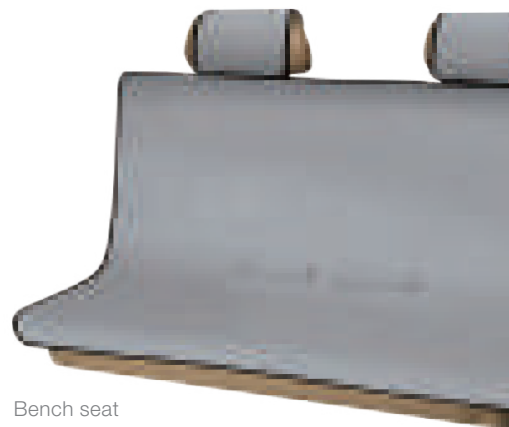

Bucket seat

Bench seat

XL bench seat

Colors & Materials

Color:
Black

Material:
600-denier
terylene
fabric

Color:
Grey

Material:
600-denier
terylene
fabric