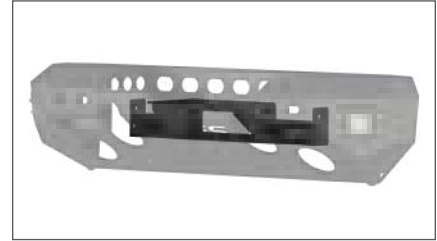

Model	Years	Part#	Finish
Gladiator JT	20 - 20	2072102	Steel with textured black powder coat
Wrangler JL	18 - 20	2072102	Steel with textured black powder coat
Wrangler JK	07 - 18	2072101	Steel with textured black powder coat

/ Winch Adapter Plate

- Allows oversize winches to be mounted onto the ARIES TrailChaser® Jeep bumper
- Slotted, standard mounting holes to accept most types of winches
- One-piece design with built-in bracket for securely mounting a fairlead
- Heavy-duty steel construction with durable textured black powder coat finish