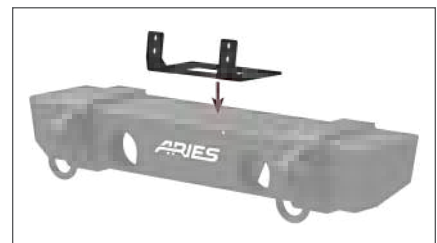

15600FB

Part#	Includes	Finish
15600FB	Fairlead mount (uses existing bumper hardware)	Steel with black powder coat

/ Hawse Fairlead

- Constructed from lightweight, rust-free, machined aluminum billet
- Black anodized aluminum finish for long-lasting corrosion resistance
- Compatible with braided nylon rope (not to be used with cable)
- Industry-standard mounting holes are set 10" on-center
- Compatible with both ARIES TrailCrusher® and TrailChaser® bumpers
- Includes 10mm, class 8.8 metric mounting hardware