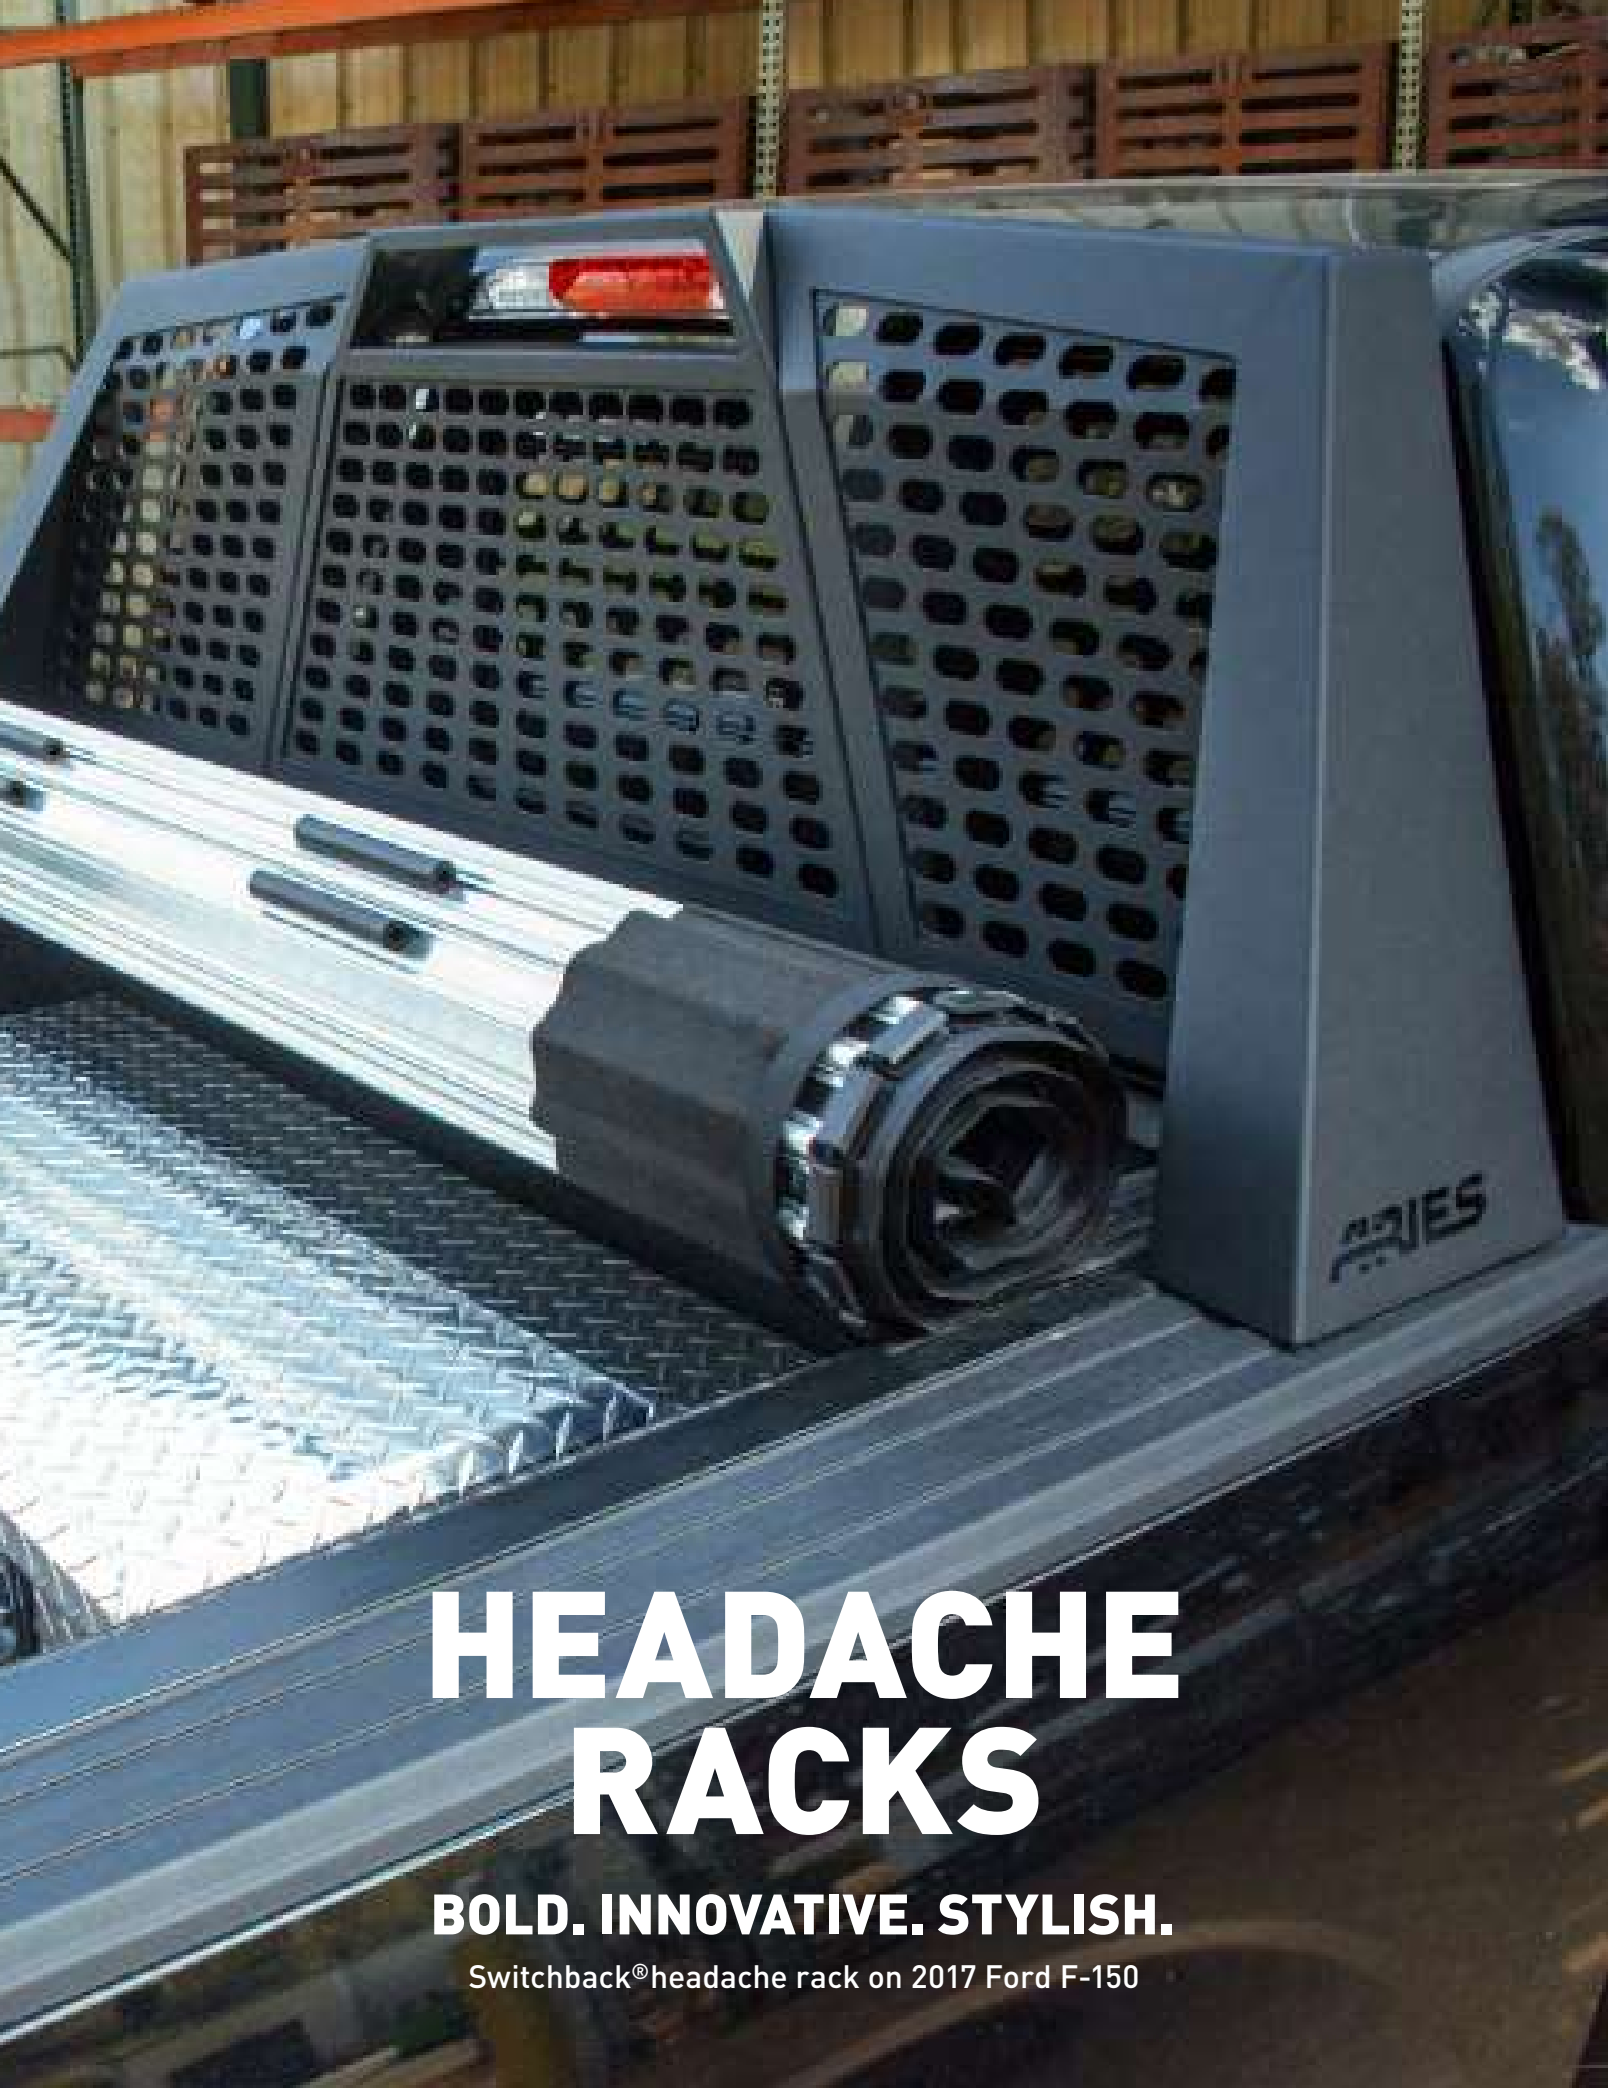

* Continued while supplies last

2016 Ford F-350 Super Duty

HEADACHE RACKS

BOLD. INNOVATIVE. STYLISH.

Switchback® headache rack on 2017 Ford F-150

FEATURED PRODUCTS

/ Switchback®

This off-road-style, aluminum headache rack adds an aggressive look and has an innovative three-piece design for easy shipping.