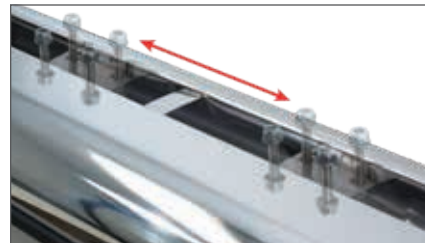

B2885

S2885

Classic boards for any truck or SUV

6" wide, OE-style tube with hard ABS plastic end caps

Extra-wide, non-skid step pads for safe, comfortable entry and exit

Universal track mounting system for easy, secure installation