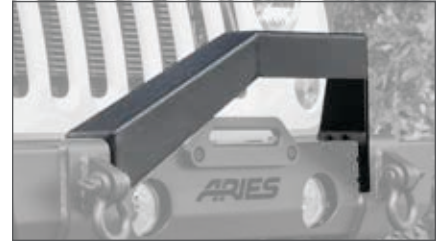

Part#	Includes	Finish
2156050	Brush guard and mounting hardware	Steel with carbide black powder coat

/ Shackles

- Work load limit of 12,500 lbs. (limited to mounting structure capacity)
- Solid, forged steel construction for maximum strength
- Highly durable carbide black powder coat finish for excellent rust resistance
- 7/8" hot-dipped galvanized pin for solid attachment to the bumper