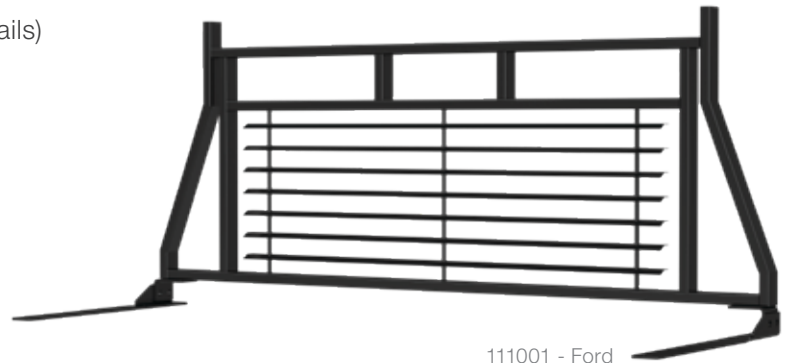

111001 - Ford