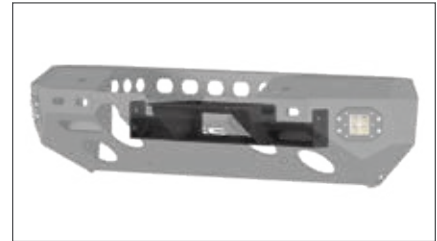

Model	Years	Part#	Finish
Gladiator JT	20 - 21	2072102	Steel with textured black powder coat
Wrangler JL	18 - 21	2072102	Steel with textured black powder coat
Wrangler JK	07 - 18	2072101	Steel with textured black powder coat

/ Winch Adapter Plate

- Allows oversize winches to be mounted onto the ARIES TrailChaser® Jeep bumper
- Slotted, standard mounting holes to accept most types of winches
- One-piece design with built-in bracket for securely mounting a fairlead
- Heavy-duty steel construction with durable textured black powder coat finish