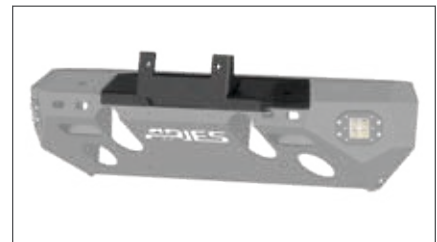

Part#	Includes	Finish
2072100	Adapter and mounting hardware	Steel with textured black powder coat

/ Winch Fairlead Mount

- Easily and securely mounts on ARIES TrailChaser® Jeep bumper winch housing
- Two holes, spaced 10" center-to-center, accept most types of fairleads
- Solid, 1/4" thick carbon steel construction with a durable powder coat finish
- Fits both steel and aluminum bumpers
- Uses winch and fairlead mounting hardware