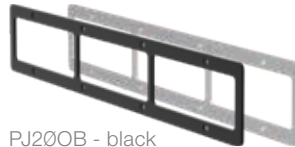

Ram 3500

Jeep Renegade

Ford F-150

PRO SERIES™ GRILLE GUARD ACCESSORIES

/ Cover Plates

- Interchangeable design for easy customization
- Helps protect lights bars from theft and road debris
- Securely bolts onto the patented center crossbar

PC30MB - black

PC20OS - brushed

PC30OS - brushed

PC10OB - black
PC10OS - brushed

PC20OB - black
PC20OS - brushed

PC30OB - black
PC30OS - brushed

PC30MB - black
PC30MS - polished

Light Bar Length	Style	Black#	Polished#	Brushed#
Universal (excluding Jeep)				
10"	Open-face	PC10OB	--	PC10OS
20"	Open-face	PC20OB	--	PC20OS
30"	Mesh-face	PC30MB	PC30MS	--
30"	Open-face	PC30OB	--	PC30OS
Jeep Only				
20"	Mesh-face	PJ20MB	PJ20MS	--
20"	Open-face	PJ20OB	--	PJ20OS

PJ20OB - black
PJ20OS - brushed

PJ20MB - black
PJ20MS - polished

/ License Plate Bracket

- Easily bolts onto the crossbar, using included hardware
- Provides a solid mounting location to keep license plate visible
- Strong steel construction with a durable black powder coat finish
- Includes license plate mounting bolts