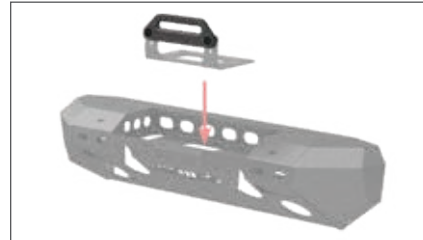

Part#	Includes	Finish
2156070	Fairlead and 10mm, class 8.8 metric mounting hardware	Black anodized aluminum

/ Roller Fairlead

- Provides a guide for steel winch cable for smooth operation with heavy loads
- Industry-standard mounting holes are set 10" on-center
- Main body built from high-strength steel with durable carbide powder coat
- Rollers constructed from galvanized steel to resist rust and last longer
- Compatible with both ARIES TrailCrusher® and TrailChaser® bumpers (#15600FB or #2072100 required for winch install on TrailChaser® bumpers, see page 62 for more information)
- Includes 10mm, class 8.8 metric mounting hardware