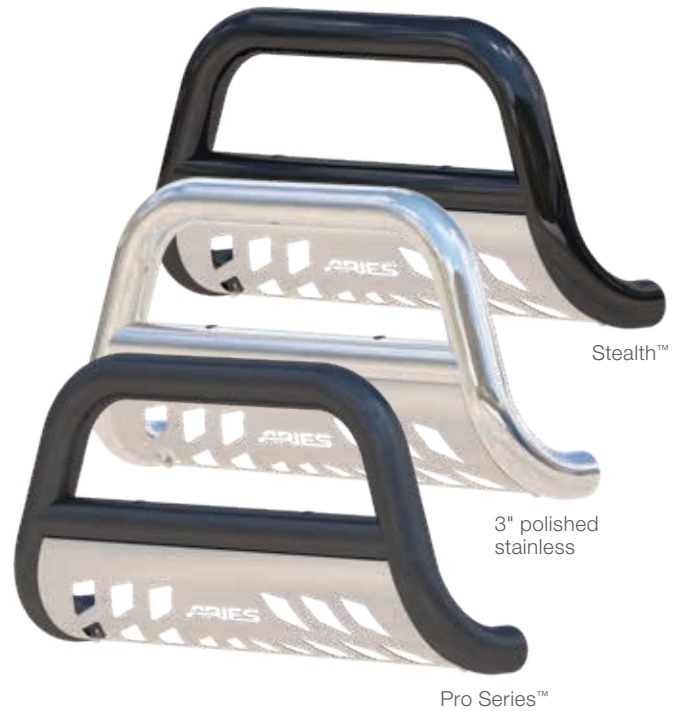

Two pre-drilled holes in the crossbar for mounting LED lights (see page XX for lights)

Finishes & Materials

Bull bar

Finish:
Textured black

Material:
Aluminum alloy

Bull bar

Finish:
Polished stainless

Material:
304 stainless steel

Skid plate

Finish:
Brushed stainless

Material:
304 stainless steel

Ford F-350 Super Duty

Toyota Tundra

3"

BULL BARS

Product Details

- 3" diameter, heavy-wall tubing (select models have 2-1/2" diameter tubing, see application guide for part numbers)
- Two pre-drilled holes in the crossbar for mounting LED lights (see page 92 for LED work lights and light bars)
- Removable, brushed 304 stainless steel skid plate deflects small road debris
- Replacement tow hooks available for certain Ram 2500 / 3500 trucks
- See page 13 for 3" bull bar accessories
- No-drill, vehicle-specific application for a custom fit
- Limited lifetime warranty (see last page for details)
- **See page 107 for application information**