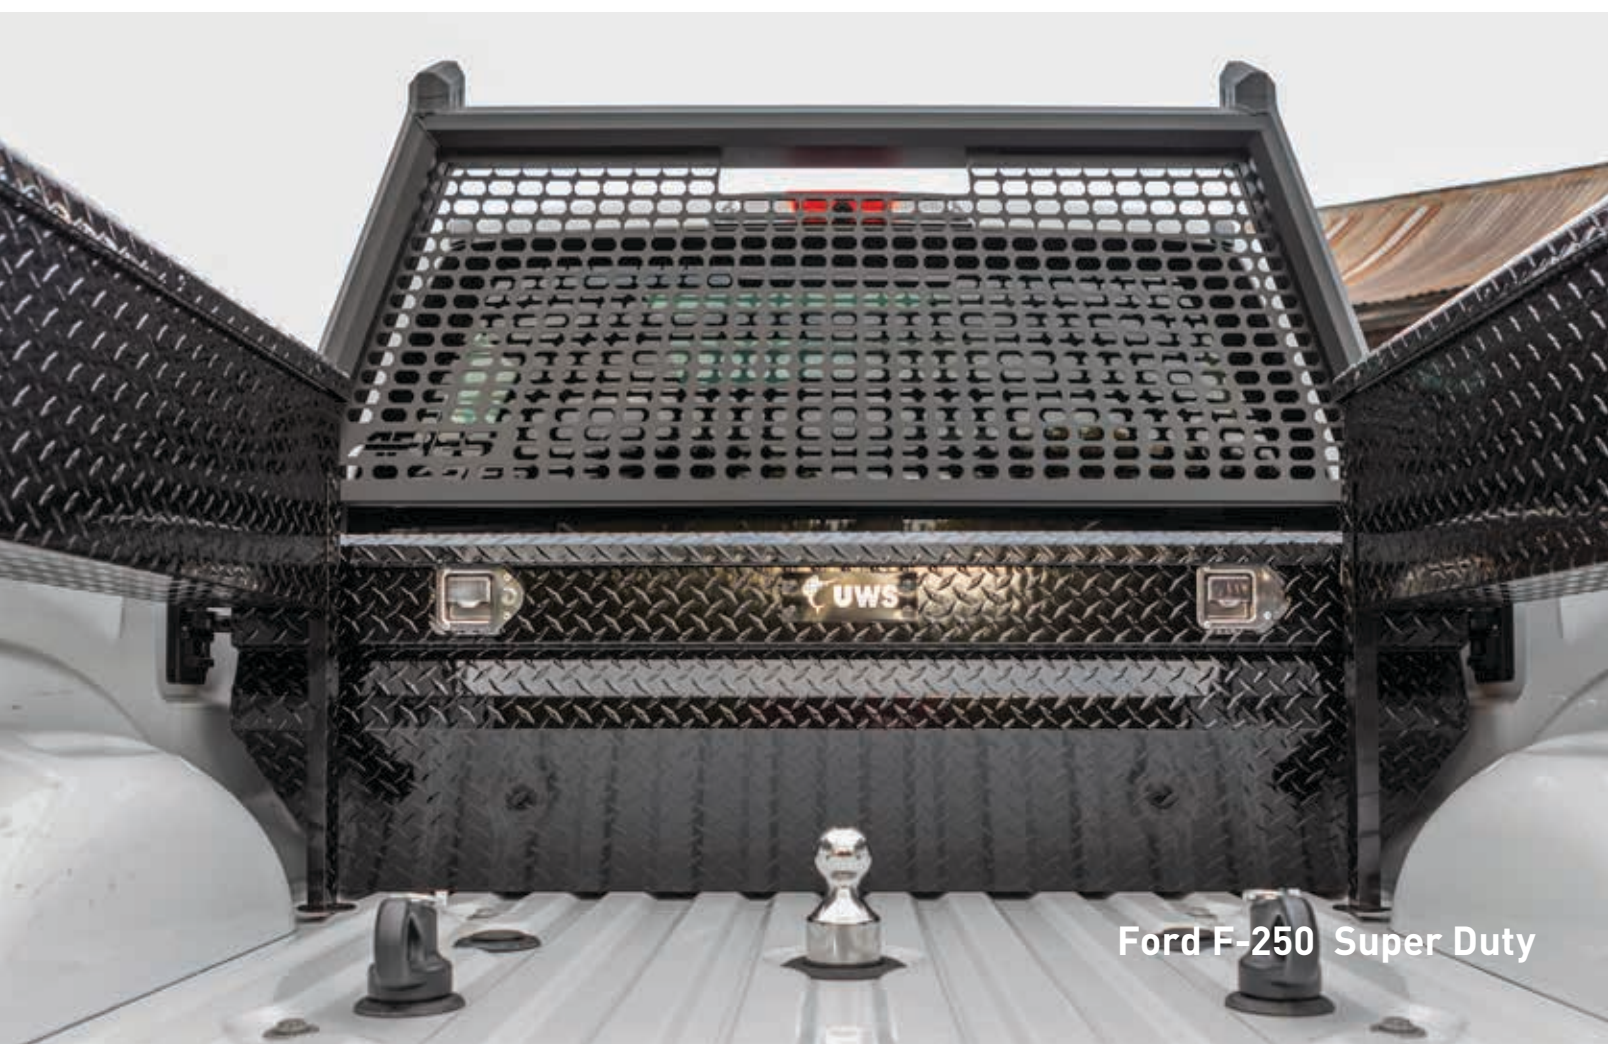

Ford F-250 Super Duty