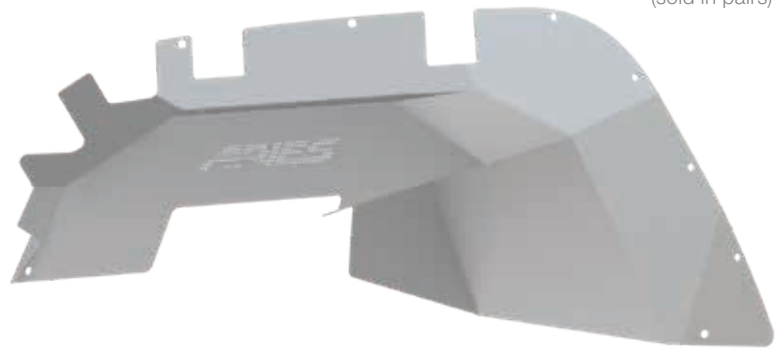

1500551
JL driver side
(sold in pairs)