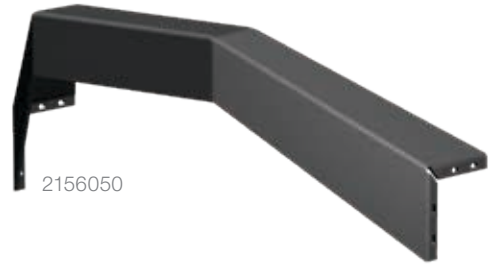

Wrangler JK

Wrangler JK

TRAILCRUSHER® BUMPER ACCESSORIES

/ Angular Brush Guard

- Provides added protection for the winch and an aggressive, customized look
- One-piece, all-steel build for maximum strength
- Highly durable carbide black powder coat with rust-resistant E-coat finish
- Quickly and securely bolts onto the bumper for a no-drill installation
- Includes mounting hardware