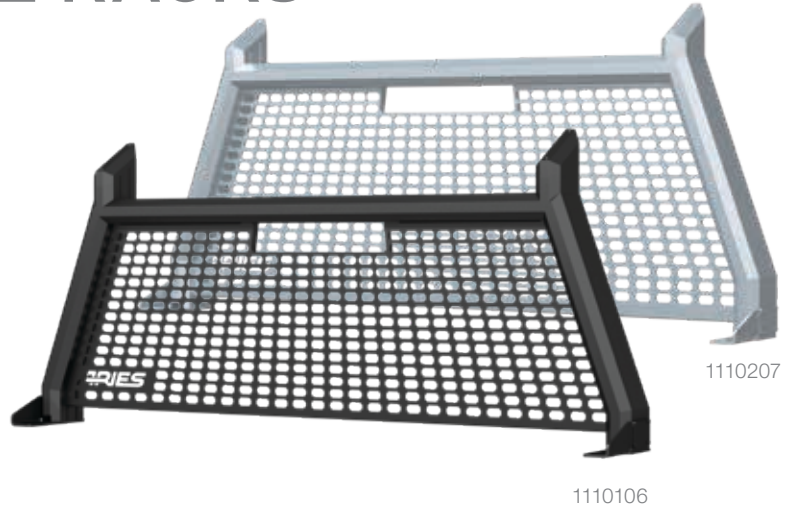

Patented stake pocket mounting system for simple, secure installation (excl. #1110114)

Finish & Material

Finish:
Carbide
black

Material:
Aluminum
alloy

GMC Canyon

Chevrolet Colorado

ADVANTEDGE™ HEADACHE RACKS

Product Details

- Extruded, all-aluminum construction to be strong, lightweight and rust-free
- Stamped aluminum, octagonal grid center section for a distinct look
- Complements AdvantEDGE™ bull bars and side bars (see pages 6 and 30)
- Limited lifetime warranty (see last page for details)
- Patent# 9,637,178 and 10,023,247
- **See page 144 for application information**