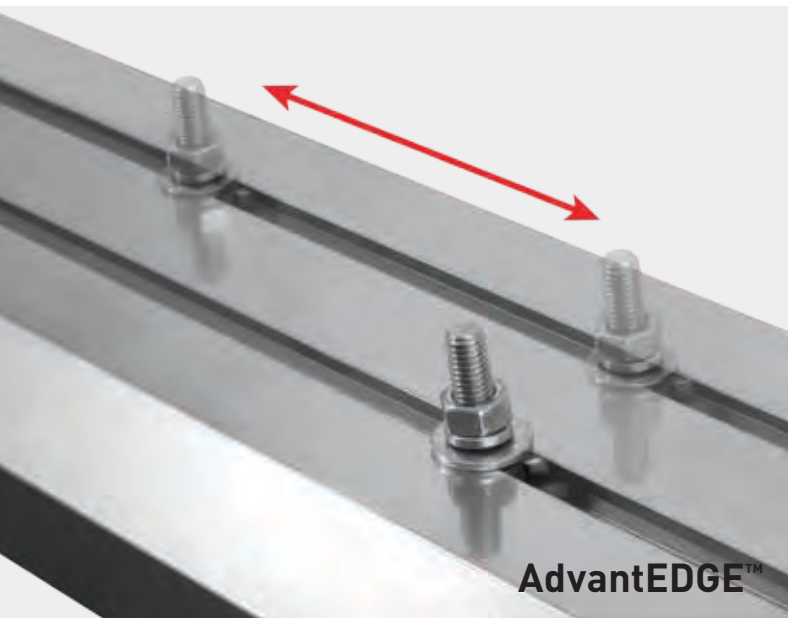

100 - 131

ACCESSORIES

LED lights, light brackets, light covers, shackles, D-rings, tow hooks, license plate brackets, mud flaps, Seat Defender™

132 - 144

ADVANTEDGE™ SERIES

ALL ALUMINUM. ALL ANGLES.

Today's pickup trucks require accessories that complement their modern features, match their durability in the field and help maintain their high fuel efficiency. The patent pending ARIES AdvantEDGE™ series offers a unique look to complement the modern truck, featuring a 5 1/2" wide, angular, eight-sided tube profile and all-aluminum construction. The AdvantEDGE™ bull bar (page 10), side bars (page 54) and headache rack (page 94) are available in two finishes, and all are backed by a five-year warranty.

VERSATRAC™ MOUNTING SYSTEM

SAVE TIME AND INVENTORY SPACE

VersaTrac™ uses a single set of vehicle-specific brackets to accommodate different side steps. With the brackets installed, any side bar or running board equipped with the VersaTrac™ mounting system can be attached or swapped out whenever desired. This saves you time, money and inventory space. VersaTrac™ is currently available for AdvantEDGE™ side bars (page 54) and RidgeStep™ running boards (page 42). Use the application guide to determine which part numbers will fit your customer's vehicle.

BULL BARS

CARVE YOUR OWN PATH

From the cattle ranch, to the backwoods, to the asphalt jungle, the road is never certain for those who carve their own path. ARIES bull bars offer versatile customization, unique style and the quality to back it up. The AdvantEDGE™ bull bar leads the way, featuring octagonal tubing, built-in LEDs, all-aluminum construction and two finish options. We also offer our bold Big Horn™ 4" bull bar and 3" bull bars in a number of finish options. All ARIES bull bars are vehicle-specific and install with no drilling required.