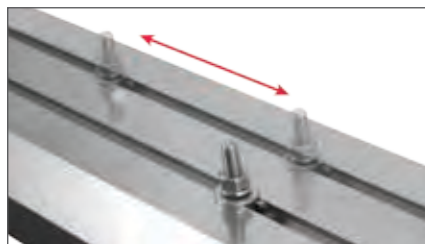

VersaTrac™ Mounting System Compatible