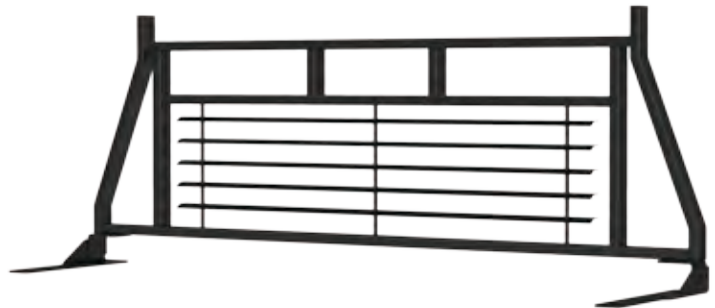

Finish & Material

Finish:
Semi-gloss black powder coat

Material:
Carbon steel

111000

111002

111001

APPLICATION GUIDE

Classic Headache Racks