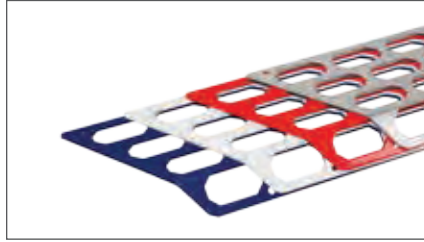

ADVANTEDGE™ PAINTABLE STEP PADS

- Raw finish can be painted for easy customization
- Stamped octagonal grid design for a distinct look
- Aluminum build is lightweight and rust-free
- Includes one step pad and mounting hardware

Part#	Fits	Finish
2055153	53" AdvantEDGE™ side bars	Raw aluminum
2055175	75" AdvantEDGE™ side bars	Raw aluminum
2055185	85" AdvantEDGE™ side bars	Raw aluminum
2055191	91" AdvantEDGE™ side bars	Raw aluminum