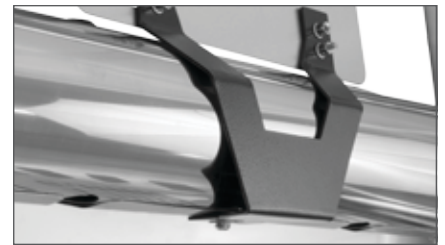

2169000

85-0000

35-0000

45-0000

55-0000

Part#	Fits	License Plate Hardware	Mounting Location	Mounting Hardware	Finish
2169000	AdvantEDGE™ bull bars	Four bolts	Crossbar	Uses existing cover plate hardware	Aluminum with black powder coat
85-0000	Pro Series™ grille guards	Four bolts	Crossbar	Hardware included (two bolts)	Steel with black powder coat
35-0000	3" bull bars	Two bolts	Crossbar	Uses existing skid plate hardware	Steel with black powder coat
45-0000	4" Big Horn™ bull bars	Two bolts	Crossbar	Uses existing skid plate hardware	Steel with black powder coat
55-0000	TraileChaser™ Jeep bumper or Jeep tube bumper	Four bolts	Universal	Hardware included (nut plate and two bolts)	Steel with black powder coat