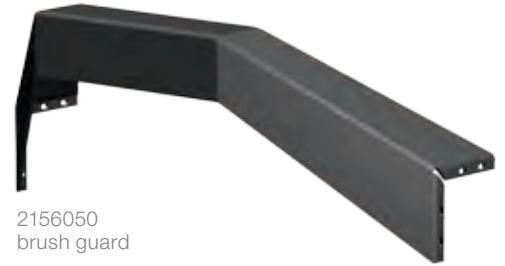

TRAILCRUSHER™ JEEP BUMPERS

For brush guard and other accessories see page 104

KEY FEATURES

Winch-and-shackle rating of 12,500 lbs. for ultimate off-road functionality (9,500 lbs. for TJ)

Standard winch mounting platform accepts most types of winches

Product Details

- Welded shackle mounts and 1/4" thick shoulder sleeves provide reliable anchoring points
- Shackle mounts accept up to 7/8" diameter pins
- No-drill install uses factory mounting points with no pump relocation required
- One-piece construction with 3/16" thick, all-steel plates for maximum strength
- Narrow width and high ground clearance for an improved off-road-style design
- Highly durable carbide black powder coat and E-coat finish for excellent rust resistance
- Center round cutouts accept OE bumper lights
- Includes mounting hardware and 3/8" thick brackets for solid installation
- Optional brush guard helps protect the winch and adds an aggressive look (see page 104)
- Three-year finish warranty and five-year warranty against defects

Finish & Material

Finish:
Carbide black powder coat

Material:
Carbon steel

Applications

Model	Years	Location	Capacity	Part#	Brush Guard#
Wrangler JK	07 - 18	Front	12,500 lbs.	2156000	2156050
	07 - 18	Rear	12,500 lbs.	2157000	2156050
Wrangler TJ	97 - 06	Front	9,500 lbs.	2156001 NEW	2156050
		Rear	9,500 lbs.	2157001 NEW	2156050

2156050
brush guard