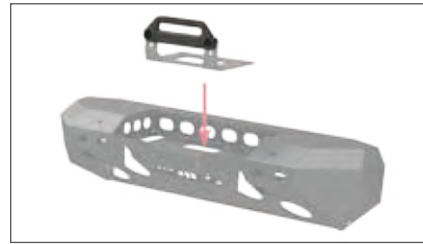

/ Hawse Fairlead

- Constructed from lightweight, rust-free, machined aluminum billet
- Black anodized aluminum finish for long-lasting corrosion resistance
- Compatible with braided nylon rope (not to be used with cable)
- Industry-standard mounting holes are set 10" on-center
- Compatible with both ARIES TrailCrusher™ bumpers and TrailChaser™ bumpers (#15600FB or #2072100 required for fairlead install on TrailChaser™ bumpers, see page 112 for more information)
- Includes 10mm, class 8.8 metric mounting hardware
- Five-year limited warranty

Part#	Includes	Finish
2156070	Fairlead and 10mm, class 8.8 metric mounting hardware	Black anodized aluminum

/ Roller Fairlead

- Provides a guide for steel winch cable for smooth operation with heavy loads
- Industry-standard mounting holes are set 10" on-center
- Main body built from high-strength steel with durable carbide powder coat
- Rollers constructed from galvanized steel to resist rust and last longer
- Compatible with both ARIES TrailCrusher™ bumpers and TrailChaser™ bumpers (#15600FB or #2072100 required for winch install on TrailChaser™ bumpers, see page 112 for more information)
- Includes 10mm, class 8.8 metric mounting hardware
- Three-year finish warranty and five-year warranty against defects