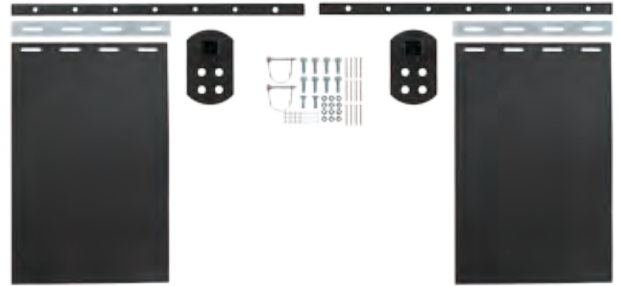

Finish & Material

Finish:
Semi-gloss black powder coat

Material:
Carbon steel

Product Listing

Size	Part#
12" x 18"	AR111900
18" x 18"	AR111950

AR111900

AR111950

MADE FOR VERSATILITY