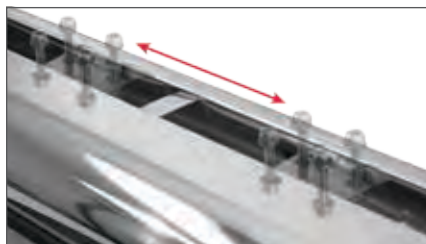

Universal Track Mounting System