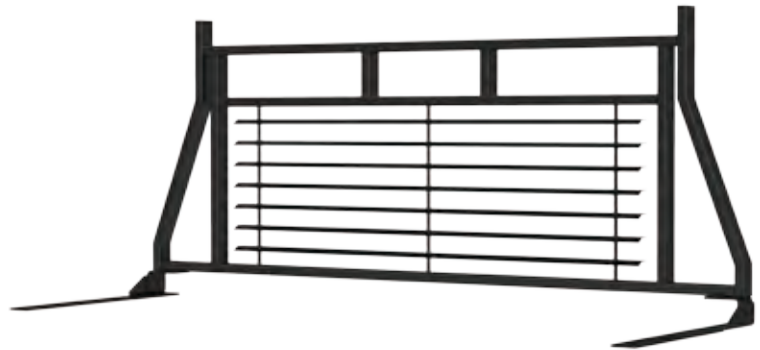

Finish & Material

Finish:
Semi-gloss black powder coat

Material:
Carbon steel

111000

111002

111001

APPLICATION GUIDE

Classic Headache Racks