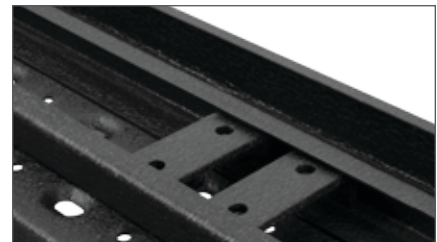

VersaTrac™ Mounting System Compatible