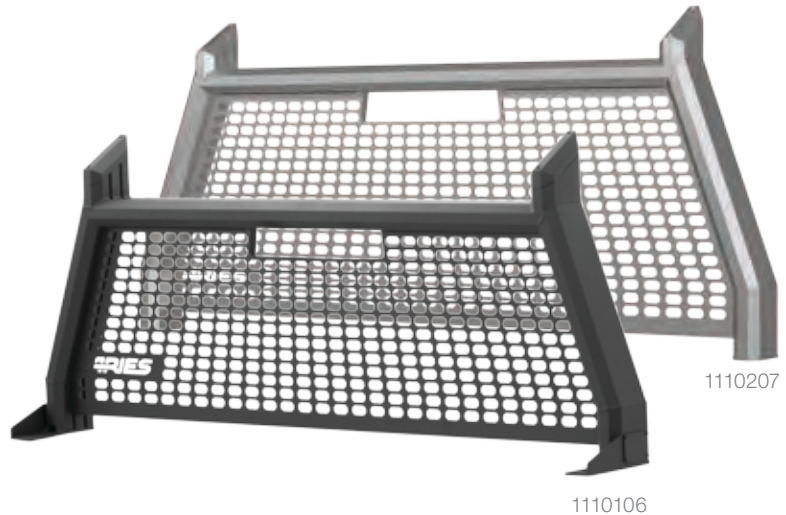

ADVANTEDGE™ HEADACHE RACKS

KEY FEATURES

Unique, eight-sided tube profile to complement the style of modern trucks

Topside track accepts LED lights and tie-down anchors (see page 97)

Product Details

- Extruded, all-aluminum construction to be strong, lightweight and rust-free
- Stamped aluminum, octagonal grid center section for a distinct look
- Patented stake pocket mounting system for simple, secure installation
- Made to complement other ARIES AdvantEDGE™ accessories (see page 6)
- **See page 96 for application information**
- Patent# 9,637,178
- Five-year limited warranty