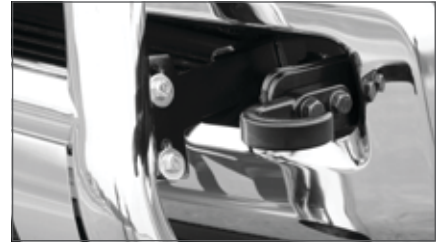

Skid plate

Finish:
Brushed stainless

Material:
304 stainless steel

3" & 4" BULL BAR ACCESSORIES

/ Tow Hooks

- Fits 3" and 4" round bull bars
- Perfect for recovery towing applications
- Up to 10,000 lbs. load capacity
- Durable semi-gloss black powder coat finish
- Includes hardware for a solid installation

Make / Model	Years	Part#
Ram		
2500	10 - 17	35-5TOW
3500	10 - 17	35-5TOW

/ Base-Mount Light Bar Brackets

- Provides an adjustable mount for LED light bars (see page 134 for LED lights)
- Perfect for adding light bars to bull bars, grille guards and headache racks
- Equipped with an 8mm stud (light bar mounting hardware not included)
- Die-cast aluminum construction to be strong, lightweight and rust-free
- Some drilling and additional hardware may be required for installation