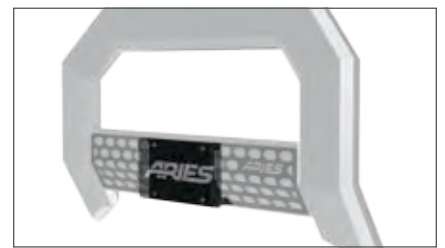

Part#	Fits	Finish
2169000	AdvantEDGE™ bull bars	Aluminum with black powder coat