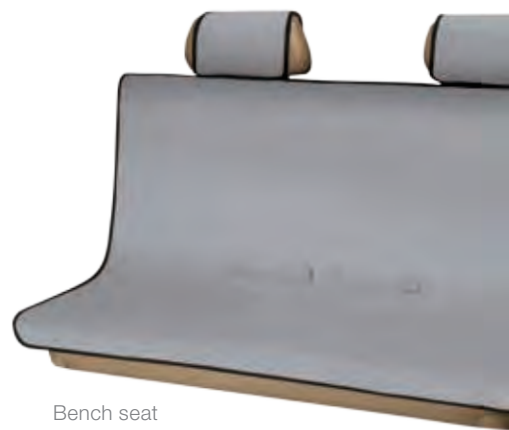

Bucket seat

Bench seat

XL bench seat

Cargo area

Colors

Color:
Black

Color:
Grey

Color:
Brown