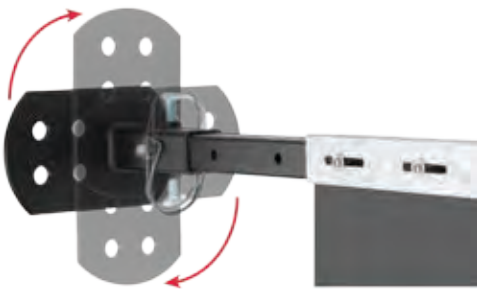

MADE FOR VERSATILITY

ARIES mud flaps have two key advantages: they are universal and removable. The adjustable brackets attach to virtually any vehicle's frame using four bolts. The brackets can be positioned horizontally or vertically to provide a universal fit for almost any application. The brackets provide a vehicle-specific fit on the Jeep Wrangler JK, utilizing the bumper hardware and eliminating the need for drilling.

ARIES mud flaps are also removable, meaning they can be used as needed and removed whenever necessary. They feature a quick-release pull-pin that allows them to be attached to the mounting brackets and detached again in mere seconds. Because mud flaps are illegal on normal roads in some regions, this is especially useful for those who want to enjoy the trail from time to time.