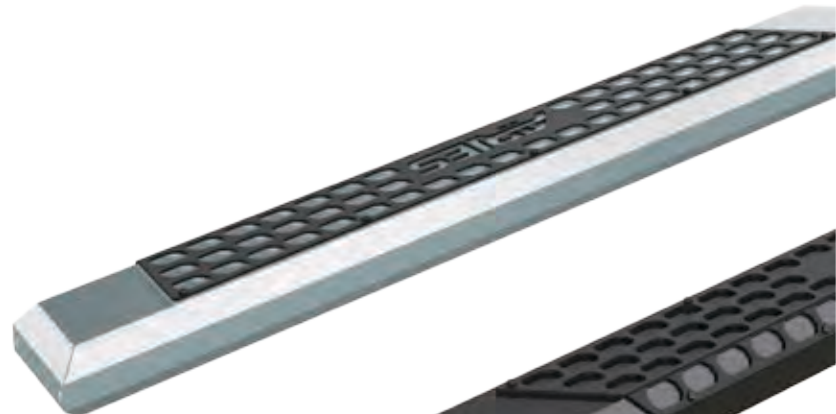

ADVANTEDGE™ SIDE BARS

KEY FEATURES

Unique, eight-sided tube profile
to complement the style of modern trucks

Extruded, all-aluminum construction
to be strong, lightweight and rust-free

Product Details

- Stamped aluminum tread for a non-skid step that will never crack or fade
- Die-cast aluminum end caps for a durable accent
- Made to complement other ARIES AdvantEDGE™ accessories (see page 6)
- VersaTrac™ mounting system for easy installation and vehicle customization
- Four base lengths allow for fewer inventory requirements (53", 75", 85" and 91")
- No-drill, vehicle-specific application for a custom fit
- Heavy-duty, powder-coated steel mounting brackets for a solid step
- **See page 57 for application information**
- Patent# 9,637,178
- Five-year limited warranty