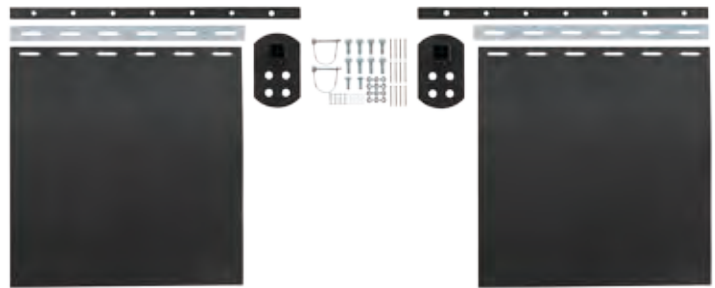

Finish & Material

Finish:
Semi-gloss black powder coat

Material:
Carbon steel

Product Listing

Size	Part#
12" x 18"	AR111900
18" x 18"	AR111950

AR111900

AR111950

MADE FOR VERSATILITY