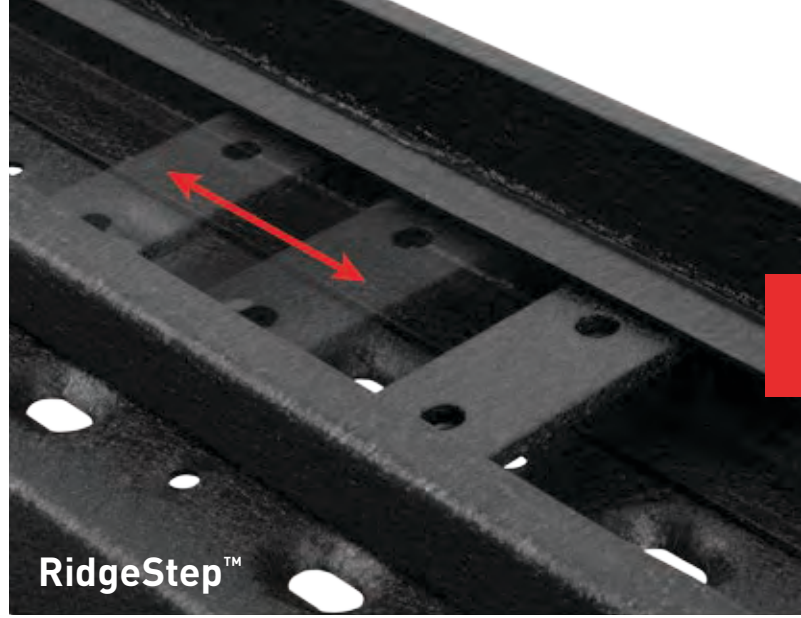

100 - 131

ACCESSORIES

LED lights, light brackets, light covers, shackles, D-rings, tow hooks, license plate brackets, mud flaps, Seat Defender™

132 - 144

ADVANTEDGE™ SERIES

ALL ALUMINUM. ALL ANGLES.

Today's pickup trucks require accessories that complement their modern features, match their durability in the field and help maintain their high fuel efficiency. The patent pending ARIES AdvantEDGE™ series offers a unique look to complement the modern truck, featuring a 5 1/2" wide, angular, eight-sided tube profile and all-aluminum construction. The AdvantEDGE™ bull bar (page 10), side bars (page 54) and headache rack (page 94) are available in two finishes, and all are backed by a five-year warranty.

VERSATRAC™ MOUNTING SYSTEM

SAVE TIME AND INVENTORY SPACE

VersaTrac™ uses a single set of vehicle-specific brackets to accommodate different side steps. With the brackets installed, any side bar or running board equipped with the VersaTrac™ mounting system can be attached or swapped out whenever desired. This saves you time, money and inventory space. VersaTrac™ is currently available for AdvantEDGE™ side bars (page 54) and RidgeStep™ running boards (page 42). Use the application guide to determine which part numbers will fit your customer's vehicle.

BULL BARS

CARVE YOUR OWN PATH

From the cattle ranch, to the backwoods, to the asphalt jungle, the road is never certain for those who carve their own path. ARIES bull bars offer versatile customization, unique style and the quality to back it up. The AdvantEDGE™ bull bar leads the way, featuring octagonal tubing, built-in LEDs, all-aluminum construction and two finish options. We also offer our bold Big Horn™ 4" bull bar and 3" bull bars in a number of finish options. All ARIES bull bars are vehicle-specific and install with no drilling required.