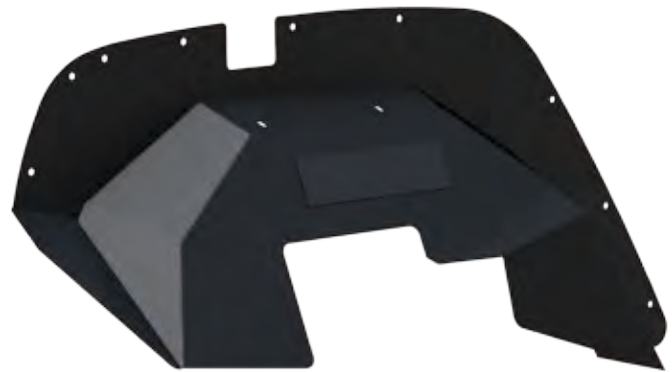

1500350
passenger side

Application

Model	Years	Location	Part#
Wrangler JK	07 - 18	Front	1500350