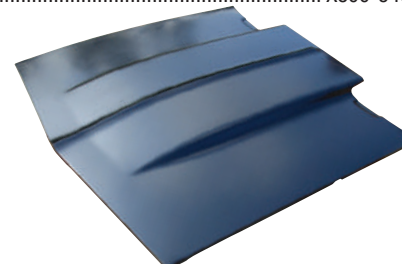

- 67-69 2" Cowl Hood, OE Style (pictured)  300-3569-2
- 67-69 4" Cowl Hood300-3569-4
- 67-69 SS HoodX300-3567
- 70-81 2" Cowl Hood300-3570-2
- 82-92 2" Cowl Hood300-3582-2
- 82-92 4" Cowl Hood300-3582-4