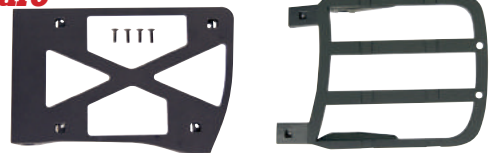

Rally Sport Hide-Away Headlamps

AMD carries all of the parts that you need to add the desirable Rally Sport hide-away headlamp option to your first generation Camaro. We offer every part from a complete kit to the fender adapter kit... all from CHQ. Adds beauty and value to your Camaro.

143) Rally Sport Parts Headlamp System

Camaro

67	RS, LH/RH Set (pictured).....	W-906
67	RS, LH/RH Set, without Chrome Edge.....	W-907
68	RS, LH/RH Set, with Chrome Edge.....	W-908
69	RS, LH/RH Set.....	W-909

67	RS, LH (pictured, left).....	W-473
67	RS, RH.....	W-472
68	RS, Black, LH (pictured, right).....	W-475
68	RS, Black, RH.....	W-474
68	RS, with Chrome Door Edge, LH.....	W-681
68	RS, with Chrome Door Edge, RH.....	W-680
69	RS, LH.....	W-501
69	RS, RH.....	W-500

Headlamp Housing

Camaro

67	RS, LH (pictured, left).....	W-469
67	RS, RH.....	W-468
68	RS, LH (pictured, center).....	W-471
68	RS, RH.....	W-470
69	RS, LH (pictured, right).....	W-252B
69	RS, RH.....	W-252A

Headlamp Door Assemblies

Camaro

67	RS, Pair.....	W-924A
68	RS, with Chrome Assembly, Pair.....	W-921A
68	RS, Pair.....	W-922A

143) Rally Sport Parts, continued Headlamp Door Cover

Camaro

67	RS, Black, LH (pictured)....	W-925
67	RS, Black, RH.....	W-924
68	RS, with Chrome Edges, LH/RH Pair.....	W-921
68	RS, Black, LH.....	W-923
68	RS, Black, RH.....	W-922

Headlamp Door

Camaro

67-68	RS, Inner, LH (pictured, left).....	W-262
67-68	RS, Inner, RH.....	W-261
69	RS, Inner, LH (pictured, right).....	W-172B
69	RS, Inner, RH.....	W-172A

69	RS, Inner, Chrome, LH/RH Pair (pictured, left).....	W-579
69	RS, Inner, Chrome, LH.....	W-579B
69	RS, Inner, Chrome, RH.....	W-579A
69	RS, Outer, LH (pictured, right).....	W-102B
69	RS, Outer, RH.....	W-102A

Headlamp Door Hinge

Camaro