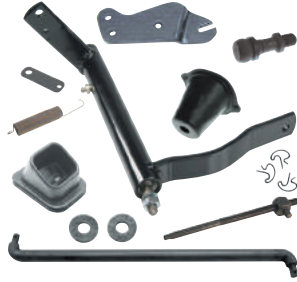

475) Clutch Parts Clutch Linkage Set

Nova

- 68-72 Small Block W-685
- 68-72 Big Block (pictured) W-781

Chevelle

- 68-70 ..... R-208
- 71-72 ..... R-210

Camaro

- 67-69 Small Block W-685
- 67-69 Big Block W-781
- 70-71 (pictured) W-322
- 72-81 ..... W-323

Master Clutch Kit

Chevelle

- 68-70 ..... R-206
- 71-72 Master Clutch Linkage Kit R-207

Clutch Bellcrank

Nova

- 62-67 Assembly (pictured) ... K-3792909
- 68-72 Small Block, Assembly W-686
- 68-72 Big Block W-780

Chevelle

- 68-72 Assembly R-211

Camaro

- 67-69 Small Block, Assembly W-686
- 67-69 Big Block W-780
- 70-81 Assembly (pictured) W-316

Firebird

- 67-69 Small Block, Assembly (pictured) W-686

Chevy Full Size

- 62-64 6 Cylinder & Small Block, (Z Bar) (pictured) X475-3962

Clutch Pivot Ball Bracket

Camaro / Firebird

- 67 Frame Side Bracket K-3899019

Clutch Bellcrank Pivot

Fits 62-74 Nova, 64-72 Chevelle / El Camino / GTO / Skylark / Cutlass, 70-72 Monte Carlo, and 67-81 Camaro / Firebird

- 62-81 4-Piece Set (Seats & Clip) (pictured) W-686A

Clutch Bellcrank Felt Seal

Fits 62-74 Nova, 64-72 Chevelle / El Camino GTO / Skylark / Cutlass, 70-72 Monte Carlo, and 67-81 Camaro / Firebird

- 62-74 Pair (pictured) W-686B