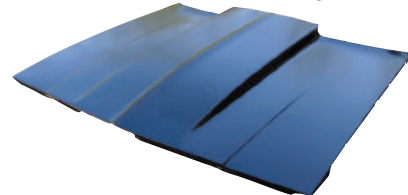

300) Hoods

Chevelle / Malibu / El Camino, continued

- 78-87 2" Cowl Hood 300-3478-2