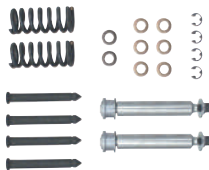

Chevelle / El Camino / GTO Skylark / Cutlass

64-65 LH	.....	C-H-2590
64-65 RH	.....	C-H-2595
66-67 LH	.....	W-346B
66-67 RH	.....	W-346A
66-67	Chevelle / GTO, LH/RH 2-Piece Set	..... W-346
68-72 LH	.....	R-343
68-72 RH (pictured)	.....	R-344

Camaro / Firebird

67 LH	.....	W-346B
67 RH	.....	W-346A
67 LH/RH, 2-Piece Set	.....	W-346
68 LH	.....	X525-3568-L
68 RH	.....	X525-3568-R
69 LH (pictured)	.....	X525-3569-L
69 RH	.....	X525-3569-R
70-81	Sold each	..... K-9816926

Chevy Full Size

Front Door

61-64 LH (pictured)	.....	K-K232
61-64 RH	.....	K-K233

521) Lower Door Hinge Rebuild Kit

Does both Lower Hinges

Nova

68-74 (pictured)	.....	K-K106

Camaro / Firebird

68-69 (does both lower hinges) (pictured)	.....	K-K106

Hinge Pin & Bushing Repair Kit

4 Pins & 8 Bushings

Nova

68-74 (pictured)	.....	W-314

Camaro / Firebird

67-69 (pictured)	.....	W-314
70-81 Camaro	.....	K-K402
70-77 Firebird	.....	K-K402
78-81 Firebird	.....	K-K403

Bushing Repair Kit

70-81	.....	W-314A

Hinge Roller Repair

Nova

69-74 2-Piece Set (pictured)	.....	W-315

Lower Door Hinge Detent Rollers

68-69 2-Piece Set	.....	X521-3068

Chevelle / El Camino / GTO / Skylark / Cutlass

68-72 Lower Door, 2-Piece Set	.....	W-539

Camaro / Firebird

68-69 2-Piece Set (pictured)	.....	W-315

Lower Door Hinge Detent Rollers

67 Repair Kit (2 rollers & 2 bolts)	.....	K-K136
68-69 2-Piece Set	.....	X521-3068

521) Door Hinge Bolts

Nova

68-72 Upper, 14-Piece Set (pictured, above)	.....	K-K195
68-72 Lower, 16-Piece Set (pictured, below)	.....	K-K196
62-67 Upper or Lower, 12-Piece Set	.....	C-H-2627

Camaro / Firebird

68-81 Upper, 14-Piece Set (pictured, above)	.....	K-K195
68-81 Lower, 16-Piece Set (pictured, below)	.....	K-K196

GM

5/16 - 18 x 3/4, Box of 4	.....	B-12296
5/16 - 24 x 7/8, Box of 4	.....	B-12297
5/16 - 24 x 7/8, Bag of 50	.....	B-12297-5
66-67 Door Hinge Bolt Kit, Does both sides	.....	H-141
68-81 Door Hinge Bolt Kit, Does both sides	.....	H-142

Door Hardware Mounting Bolt Kits

Chevelle

70-72	.....	H-186

Camaro

67	.....	H-181
68-69	.....	H-182
70-81	.....	H-183

535) Door Latch Assemblies

Nova

63-65 2 & 4-Door, LH	.....	X535-3066-L
63-65 2 & 4-Door, RH	.....	X535-3066-R
66-67 2-Door, LH	.....	X535-3066-L
66-67 2-Door, RH	.....	X535-3066-R
69-70 LH (left)	.....	K-8720402
69-70 RH (right)	.....	K-8720401

Door Lock Control

66 LH	.....	X535-3066-1L
66 RH	.....	X535-3066-1R
67 LH	.....	X535-3067-1L
67 RH	.....	X535-3067-1R

Chevelle / GTO / Skylark / Cutlass

64-66 LH	.....	X535-3464-L
64-66 RH	.....	X535-3464-R
67 LH	.....	X535-3467-L
67 RH	.....	X535-3467-R
68 LH	.....	X535-3468-L
68 RH	.....	X535-3468-R
69 Chevelle, LH	.....	X535-3469-L
69 Chevelle, RH	.....	X535-3469-R
70-72 Chevelle, LH	.....	X535-3470-L
70-72 Chevelle, RH	.....	X535-3470-R

El Camino

64-66 LH	.....	X535-3464-L
64-66 RH	.....	X535-3464-R
68 LH	.....	X535-3468-L
68 RH	.....	X535-3468-R

Camaro / Firebird

67 LH	.....	K-7648725
67 RH	.....	K-7648724
68 LH	.....	K-7740485
68 RH	.....	K-7740484
69 LH	.....	K-8720402
69 RH	.....	K-8720401
70-81 LH	.....	X535-3570-L
70-81 RH	.....	X535-3570-R

Chevy Full Size

65-66 Impala, LH	.....	X535-3965-L
65-66 Impala, RH	.....	X535-3965-R
68 LH	.....	X535-3468-L
68 RH	.....	X535-3468-R
69 Front, LH	.....	X535-3469-L
69 Front, RH	.....	X535-3469-R