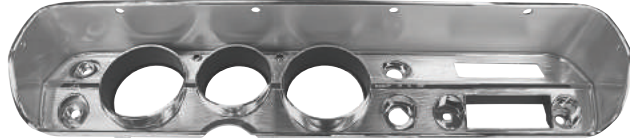

Center Dash Bezels

Chevelle / El Camino

- 64 with A/C, with Original Emblem..... P-CH20440

- 64 without A/C, with Original Emblem... P-CH20441

- 65 with A/C, with Original Emblem..... P-C982001

- 65 without A/C, with Original Emblem... P-C982002