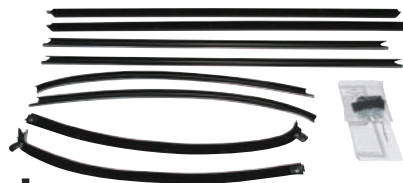

Cutlass

2-Door Sedan

64	Inner & Outer, 8-Piece Set.....	R-OL121A
65	Inner & Outer, 8-Piece Set.....	R-OL171A
66-67	Inner & Outer, 8-Piece Set.....	R-OL165A
68	Outer, 4-Piece Set.....	R-OL193A
69	Outer, 4-Piece Set.....	R-OL198A
70-72	Inner & Outer, 8-Piece Set.....	R-OL177A