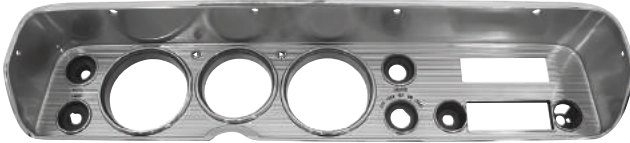

Center Dash Bezels

Chevelle / El Camino

- 64 with A/C, with Original Emblem..... P-CH20440

- 64 without A/C, with Original Emblem... P-CH20441

- 65 with A/C, with Original Emblem..... P-C982001

- 65 without A/C, with Original Emblem... P-C982002