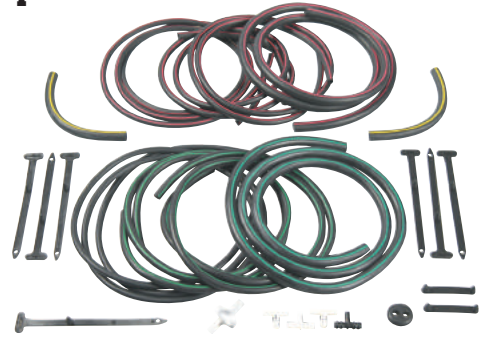

Headlamp Vacuum Hose & Parts

Camaro

- 68 RS, Color Coded Hose Set (pictured) W-337
- 69 RS, Color Coded Hose Set W-336
- 68-69 RS, Hose Firewall Grommet W-326
- 69 RS, Vacuum Line Check Valve W-498

Vacuum Hose In-Line Filter

- 68-69 with AC Logo W-573
- 68-69 without AC Logo W-574

Full Size Chevy

- 68 Headlamp Vacuum Line Check Valve
  ..... W-498
- 68 Headlamp 2-Port
  Vacuum Switch..... W-935
- 68-69 Headlamp Vacuum
  Relay Valve (pictured) W-776

Vacuum Hose In-Line Filter

- 68-69 with AC Logo W-573
- 68-69 without AC Logo W-574

Headlamp Bellcrank

Camaro

- 68 RS, LH/RH Pair
  (pictured)..... W-181
- 68 RS, LH W-181B
- 68 RS, RH W-181A

Shaft & Lever

- 69 RS, LH/RH Pair..... W-104
- 69 RS, RH W-104A
- 69 RS, LH W-104B

Headlamp Bellcrank Brackets

Camaro

- 68 RS, End Bracket, 6-Piece Set
  (No springs, Does both sides)
  (pictured)..... W-175
- 68 RS, Over Center Bracket / Spring,
  9-Piece Set
  (pictured)..... W-175C

Support Bracket

- 68 RS, LH/RH Pair..... W-161
- 69 RS, LH/RH Pair (right) W-162