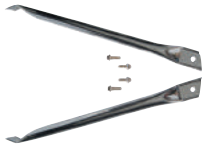

205) Lower Rear Fender Patch Panels