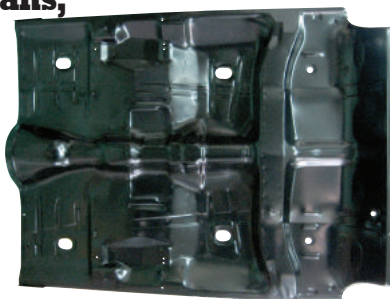

400) Full Floor Pans, OE Style

Nova

68-74 with Braces..... 400-3068

Chevelle

with Braces & Inner Rockers
64-67 (pictured)..... 400-3464
68-72 400-3468

El Camino

with Braces & Inner Rockers
64-67 400-3464

GTO / Skylark / Cutlass

with Braces & Inner Rockers
64-67 400-3464
68-72 400-3468

All full floor pans are shipped TRUCK FREIGHT.