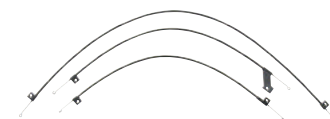

Heater Control Cable Set

Nova

- 69-74 without A/C (pictured, above)..... K-K572
69-74 with A/C..... K-K573

Camaro

- 67-68 without A/C..... K-K571
69 without A/C (pictured, above)..... K-K572
69 with A/C..... K-K573