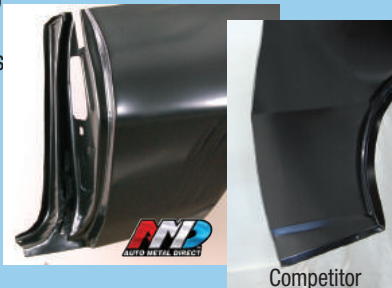

Competitor

Complete with door jamba, unlike competitor's parts