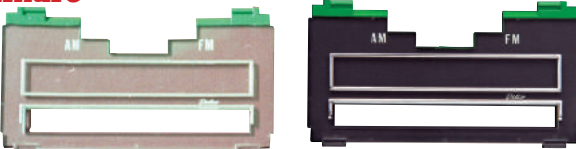

Camaro

69-70 AM/FM Stereo Radio Lens, Light Green Letters,
Light Green Top Edge (left)..... T-2121
69-70 Mono Radio, White Letters,
Medium Green Top Edge (right)..... T-2120
70 Stereo Radio, White Letters,
Medium Green Top Edge (right)..... T-2120
71-76 Mono Radio Lens, White Letters,
Medium Blue Top Edge (top left)..... T-4615
71-76 Stereo Radio, White Letters,
Medium Blue Top Edge (top right)..... T-4616

Firebird

69-70 Stereo Radio Lens, Light Green Letters,
Light Green Top Edge (above left)..... T-2121
69-70 Mono Radio, White Letters,
Medium Green Top Edge (top right)..... T-2120
70 Stereo Radio, White Letters,
Medium Green Top Edge (top right)..... T-2120

Chevy Full Size

71-76 Mono Radio, White Letters,
Medium Blue Top Edge (top left)..... T-4615
71-76 Stereo Radio, White Letters,
Medium Blue Top Edge (top right)..... T-4616