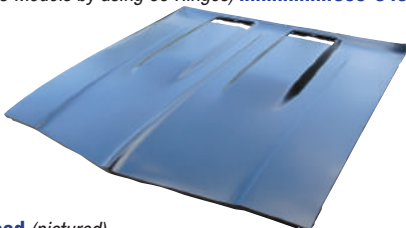

- 69 SS Hood (pictured)
  (Fits 68 Models by using 69 Hinges) 300-3469-1
- 70 SS, Domed Hood 300-3470-1
- 70 SS, Functional Cowl Hood,
  with Hood Pin Holes 300-3470-2
- 71-72 SS, Domed Hood 300-3471-1
- 71-72 SS, Functional Cowl Hood,
  with Hood Pin Holes 300-3471-2