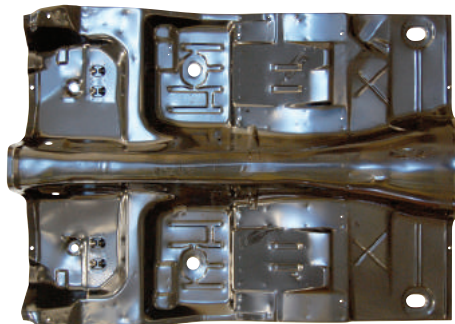

Camaro / Firebird

67-69 with Braces (includes Convertible Plates) 400-3567
70-74 with Braces (pictured)..... 400-3570

Chevy Full Size

61-64 ..... X400-3961

Adhesive

Sticky Stuff Spray Adhesive, for Heat & Sound ..... J-INSULADH

Our Name Says It All!™

All parts designated with this symbol are officially manufactured and licensed under the General Motors Restoration Parts Program.