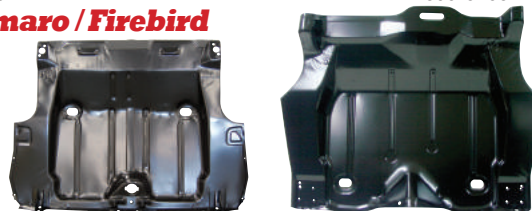

1. 67 (pictured, left) 800-3567
   68 800-3568
   69 800-3569
   71-73 (pictured, right) 800-3571
   Includes Rear Bumper/Tail Panel Reinforcements & Jack bracket.
   74-81 800-3574

Impala

1. 63 ..... X800-3963