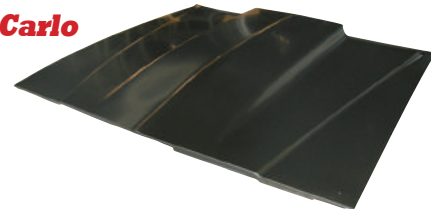

Monte Carlo

- 81-88 2" Cowl Hood 300-3681-2

GTO

- 65-67 .....X300-5465-1
- 68-70 .....X300-5468