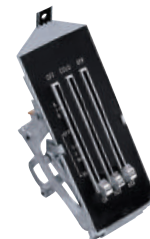

Chevelle / El Camino

- 71-72 Heater & A/C Control Assembly P-CH25793

Camaro / Firebird

1. 67 without A/C, with Cables (pictured, left) K-3925775C
   67 with A/C with Cables..... K-3891798
   69 with A/C, with Cables..... K-3919582
   69 without A/C, with Cables (pictured, right) K-3925776C
   69 Camaro, without A/C, with Cables K-356199C
   69 Camaro, without A/C, with Cables K-6273372C