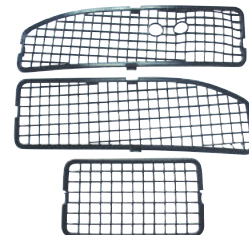

Radiator Support Accessories

347) Radiator Support Bushings

Cutlass

- 65-67 without Hardware (pictured, left)..... P-RB0520
- 65-67 with Hardware..... P-RB0521
- 68-72 without Hardware..... P-RB0522
- 68-72 with Hardware (pictured, right)..... P-RB0523

Camaro / Firebird

- 67-72 OE Style, 4-Piece Set, without Hardware SS-4B
- 67-72 Replacement Style, with Hardware..... W-015
- 70-73 Vertical Bushing & Cushion Set, Frame Bracket to Vertical Mounting Point on Radiator Support..... W-012

Radiator Retainer Pad

Nova

- 68-70 Big Block, with 3.08" Cut Out..... K-6264100
- 68-74 Small Block..... K-371189

Camaro

- 70-72 Big Block, with 3.08" Cut Out..... K-6264100
- 70-76 Small Block..... K-371189
- 78-80 Small Block..... K-371189

Radiator Top Seal

Nova

- 68-70 Big Block..... J-40603

Radiator Support to Radiator Seal

Camaro / Firebird

- 68-69 with A/C..... J-30235

Cowls

Cowl panels are typically rusty from debris falling into the vent panel or under the windshield trim. We offer an extended line to cover many models.

See Cowl Grilles
on Page 93

360) Cowl Panels

Nova

- 68-74 Upper Plenum 360-3068-1

Camaro / Firebird

- 67 Lower Panel (pictured)..... X360-3567
- 68 Lower Panel..... X360-3568
- 69 Lower Panel..... X360-3569

Camaro / Firebird

- 70-76 Firebird, without A/C (pictured)..... X360-3570
- 70-81 Camaro, without A/C (pictured)..... X360-3570
- 70-72 Firewall Gutter, with Screws..... R-190

360) Upper Cowl Panels

Chevelle / El Camino

- 64-67 Lower Section 371-3466-1

- 64-67 Upper Section 371-3466

360) Cowl Panels

Cowl Grille

Chevelle / El Camino / Monte Carlo & GTO

- 68-72 without A/C, 3-Piece (pictured) T-4510
- 68-72 with A/C & RH Vacuum Actuator, 3-Piece T-4511

Camaro / Firebird

- 70-81 Cowl Vent Grille..... X360-3570-1
- 70-81 Cowl Vent Grille Screen..... K-8800774