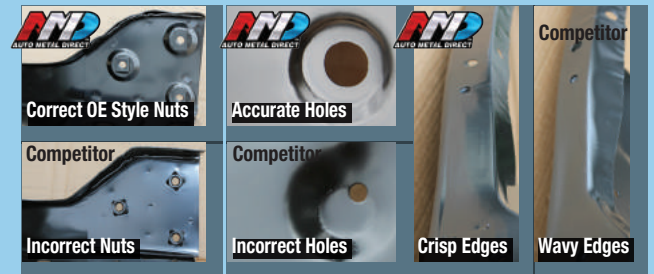

Support Plates

63 Upper (pictured)..... X350-3963-1
64 Upper X350-3964-1

There really is a DIFFERENCE in quality! AMD Radiator Core Supports are made on our own steel tools, and are made more correctly than competitive parts.
Check them out for yourself!