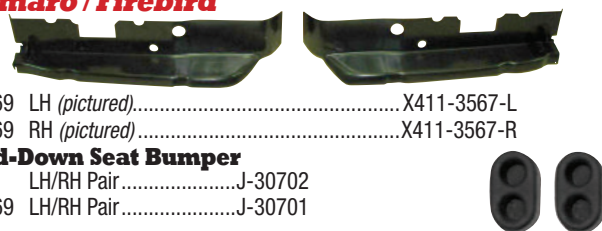

Fold-Down Seat Bumper

- 67 LH/RH Pair J-30702
- 68-69 LH/RH Pair J-30701

All items with this symbol
are shipped
TRUCK FREIGHT.