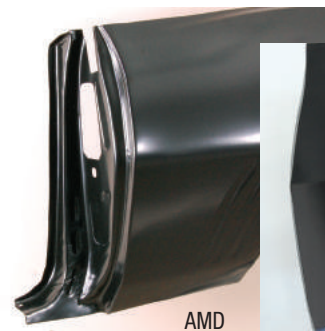

The Details make the difference!

Don't settle for incorrect, knock-off parts for your car. Get premium sheet metal parts from the restoration pros at **Auto Metal Direct**. Our panels are made from the proper gauge steel and include all correct-as-original clips, tabs, flanges, bends and seams. Each time a prototype body panel comes off of new tools, we test fit it on a car. The marked up prototype is then used to change and improve the tools, and a new prototype is produced. This procedure might be repeated multiple times, but once the part is finally approved, you can be assured of a quality part.

AMD

Competitor

AMD

Competitor

AMD's quarter skins come complete with door jambs, unlike our competitor's parts

We Install What We Sell!

You already know that you can get premium sheet metal parts for your muscle car from Auto Metal Direct (AMD). Our panels fit and include all correct-as-original clips, tabs, flanges, bends and seams.