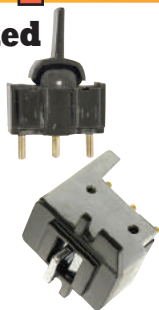

Convertible Top Switch Housing

Chevelle

64-68	Power Top Switch Housing, with Clips	W-458
64-68	Clips only, 4-Piece Set	W-458A

Malibu

69-70	Power Top Switch Housing, with Clips	W-082
-------	--------------------------------------	-------