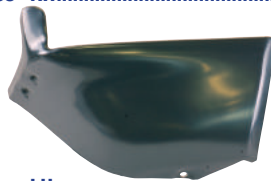

210) Headlamp Surrounds / Fender Extensions

Chevelle

Headlamp Surround

- 70 LH (pictured, right)..... 210-3470-L
- 70 RH (pictured, left)..... 210-3470-R

Camaro

- 67-68 LH210-3567-L
- 67-68 RH.....210-3567-R