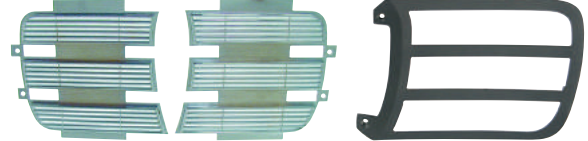

69	RS, Inner, Chrome, LH/RH Pair (pictured, left).....	W-579
69	RS, Inner, Chrome, LH.....	W-579B
69	RS, Inner, Chrome, RH.....	W-579A
69	RS, Outer, LH (pictured, right).....	W-102B
69	RS, Outer, RH.....	W-102A