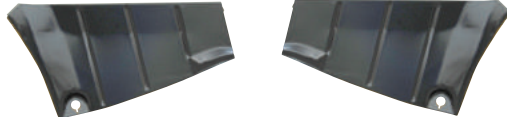

74-81	Firebird, LH (pictured, left)	840-5574-L
74-81	Firebird, RH (pictured, right)	840-5574-R