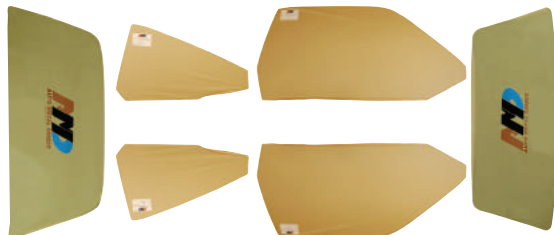

Complete Glass Kits

Now, get great fitting glass for your GM muscle car, with premium quality, reproduction glass from the restoration professionals at AMD! All of the glass kits are manufactured on AMD's exclusive tools and features thicker glass than other reproductions on the market. We offer most 2-Door Coupe, Convertible, and 2-Door Sedan (post) GM applications including X, B, and F body applications. Available in clear or factory tint with shaded upper band on windshields.

499) Complete Glass Kits

Nova Sedan

62-64 Clear	499-3062-CSS
62-64 Tinted	499-3062-TSS
65 Clear	499-3065-CSS
65 Tinted	499-3065-TSS
66-67 Clear	499-3066-CSS
66-67 Tinted	499-3066-TSS
68-72 Clear	499-3068-CS
68-72 Tinted	499-3068-TS
70-72 Clear, with Antenna	499-3070-CS
70-72 Tinted, with Antenna	499-3070-TS

Coupe

62-65 Clear	499-3062-CS
62-65 Tinted	499-3062-TS
66-67 Clear	499-3066-CS
66-67 Tinted	499-3066-TS

Chevelle

Sedan

66-67 Clear	499-3466-CSS
66-67 Tinted	499-3466-TSS
68-69 Clear	499-3468-CSS
68-69 Tinted	499-3468-TSS

Coupe

64-65 Clear (3 holes).....	499-3464-3CS
64-65 Clear (no holes)	499-3464-CS
64-65 Tinted (3 holes).....	499-3464-3TS
64-65 Tinted (no holes).....	499-3464-TS
66-67 Clear	499-3466-CS
66-67 Tinted	499-3466-TS
68 Clear	499-3468-CS
68 Tinted	499-3468-TS
69 Clear	499-3469-CS
69 Tinted	499-3469-TS
70-72 Clear (8 holes).....	499-3470-8CS
70-72 Clear (8 holes) without Antenna	499-3470-1CS
70-72 Tinted (8 holes).....	499-3470-8TS
70-72 Tinted (8 holes) without Antenna.....	499-3470-1TS

A SEDAN has a post between the door and quarter glass. COUPES and HARDTOPS have no post. All glass is for 2-Door cars unless noted.

499) Complete Glass Kits

Chevelle, continued

Convertible

64-65 Clear (no holes)	499-3464-CVS
64-65 Tinted (no holes).....	499-3464-TVS
64-65 Clear (3 holes).....	499-3464-3CVS
64-65 Tinted (3 holes).....	499-3464-3TVS
66-67 Clear	499-3466-CVS
66-67 Tinted	499-3466-TVS
69 Clear	499-3469-CVS
69 Tinted	499-3469-TVS
70-72 Clear (8 holes) with Antenna.....	499-3470-8CVS
70-72 Tinted (8 holes) with Antenna.....	499-3470-8TVS

El Camino

64-67 Clear	499-3764-CS
64-67 Tinted	499-3764-TS
68-72 Clear, without Antenna	499-3768-CS
68-72 Tinted, without Antenna	499-3768-TS
70-72 Clear, with Antenna	499-3770-CS
70-72 Tinted, with Antenna	499-3770-TS

GTO

Sedan

64-65 Clear	499-5464-CSS
64-65 Tinted	499-5464-TSS
68-72 Clear	499-5468-CSS
68-72 Tinted	499-5468-TSS
70-72 Clear, with Antenna	499-5470-CSS
70-72 Tinted, with Antenna	499-5470-TSS

Coupe

64-65 Clear (no holes)	499-5464-CS
64-65 Tinted (no holes).....	499-5464-TS
64-65 Clear (3 holes).....	499-5464-3CS
64-65 Tinted (3 holes).....	499-5464-3TS
66-67 Clear	499-5466-CS
66-67 Tinted	499-5466-TS
68 Clear	499-5468-CS
68 Tinted	499-5468-TS
69 Clear, without Antenna	499-5469-CS
69 Tinted, without Antenna	499-5469-TS
70-72 Clear (8 Holes) with Antenna	499-5470-CS
70-72 Tinted (8 Holes) with Antenna.....	499-5470-TS

All glass kits are shipped
TRUCK FREIGHT.