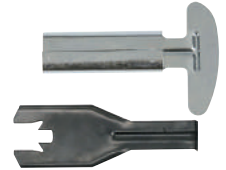

Miscellaneous Items

Tools

Headliner Installation
Tool W-758
Window & Door Handle
Removal Tool W-312