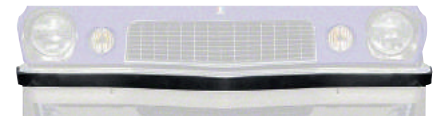

Front Bumper Impact Strip

Camaro

- 74-77 ..... K-372955

Bumper Guard Brackets, 110) Front & 981) Rear

Camaro

- 67-68 Standard, Rear,
  LH/RH Pair (pictured).....981-3567-P

1. 69 Deluxe, Front, LH/RH Pair W-552

1. 69 Deluxe, Rear, LH/RH Pair W-128