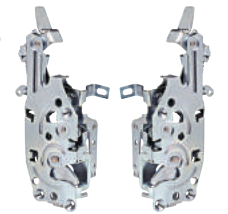

Chevy Full Size

65-66 Impala, LH	X535-3965-L
65-66 Impala, RH	X535-3965-R
68 LH	X535-3468-L
68 RH	X535-3468-R
69 Front, LH	X535-3469-L
69 Front, RH	X535-3469-R

Our Name Says It All!™

All parts designated with this symbol are officially manufactured and licensed under the General Motors Restoration Parts Program.