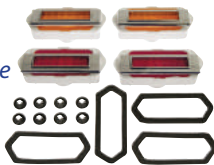

Set, Front & Rear

Includes: Lamps & Bezels

68 8-Piece Set..... W-948

69 8-Piece Set..... W-768

Front Side Marker Lamp Assemblies

Nova

68 Clear Lens (pictured).... W-946

69 Sold each C-E-2353

70-74 Amber Lens, LH/RH Pair K-911283

Chevelle

68 Clear Lens. W-946

69 Amber Lens (right)..... W-767

70 LH/RH Pair (below) C-E-2440