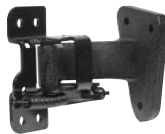

Lower Door Hinge Detent Rollers

67 Repair Kit (2 rollers & 2 bolts)	K-K136
68-69 2-Piece Set	X521-3068

521) Door Hinge Bolts

Nova

68-72 Upper, 14-Piece Set (pictured, above)	K-K195
68-72 Lower, 16-Piece Set (pictured, below)	K-K196
62-67 Upper or Lower, 12-Piece Set	C-H-2627