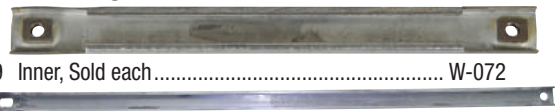

Sash Channel

68-69 Inner, Sold each W-072

68-69 Upper, Sold each W-603

Sash Stud Assembly

Camaro / Firebird

Mounts Glass to Channel

68-69 2 Required, Sold each
(pictured)..... W-057

70-81 2 Required, Sold each W-065

Door Glass Plate Stop

Camaro / Firebird

68-69 Rear Mount & Nut, 1 required
per glass, Sold each
(pictured)..... W-055

Door Glass Stop

70-81 Plated with Coated Ends, Sold each W-063

Door Glass Guide

Nova

62-65 Front Window C-H2-2222

Chevelle / GTO / Skylark / Cutlass

69-72 Coupe, LH/RH Pair (attaches to
roofrail molding) (pictured) T-4579

Glass Roller & Hardware Kit

Camaro / Firebird

70-81 (mounts LH & RH
door glass)..... W-033

Glass Rollers

70-81 Front, with Hardware W-021

70-81 Front W-021A

70-81 Front Door, Rear W-022

Glass Roller Gasket

70-81 Front Door W-021B

Window Roller Guide Washer

Nova

66-68 1 3/8" O.D. K-4491086

Camaro

67-72 1 3/8" O.D. K-4491086

Door Glass Stops / Bumpers

Nova

68-69 Stop Bumper (stop for
down position) K-9810036

Camaro / Firebird

67 Front / Rear Set, 2 Required per car W-548

68-69 Forward Stop Bumper Assembly,
1 required per glass, Sold each W-056

68-69 Front Stop, Steel with Coated Tip, Sold each W-075

68-69 Rear Stops (fasten to rear window track),
LH/RH pair W-059

70-81 Stop Bumper (stop for down position) K-9810036

70-81 Door Glass Guide Plastic Stop Bumper,
LH/RH Pair W-023