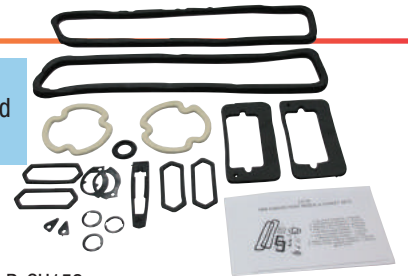

El Camino
64-65 2 required, Sold each..... C-E-2610

946) Rear License Plate Lamp (continued)

Monte Carlo
70-72 (pictured)..... W-773

Camaro
67-69 (pictured)..... W-773
70-73 2-Piece Set..... W-016
70-73 Housings, 2-Piece Set..... W-016A
70-73 Lenses, 2-Piece Set..... W-016B
70-73 Gaslets, 2-Piece Set..... W-016C

Firebird
67-69 (pictured)..... W-773

Chevy Full Size
70-71 ..... W-684

License Plate Lamp Lens

Nova
66-72 License Plate Lamp Lens..... W-338

Chevelle
66-72 License Plate Lamp Lens..... W-338

Cutlass
65-66 License Plate Lamp Lens..... W-338

Camaro
67-69 License Plate Lamp Lens..... W-338
70-73 Lens with Gasket, Sold each..... W-016E

Firebird
67-68 License Plate Lamp Lens..... W-338

Exhaust Parts

AMD offers Chevelle exhaust tips and exhaust hanger brackets for Camaro and Firebirds. These parts are manufactured by CHQ and TWE

963) Exhaust Tips

Chevelle
69-72 Big Block, 2 1/2", Chrome,
LH/RH Pair (pictured)..... C-H-1915

963) Exhaust Hanger Mounting Plate

Camaro / Firebird
69 LH W-673

Paint Gasket Kits

AMD offers paint gasket kits for popular GM applications. Typical kits include door handle, lock cylinder, outside mirror, antenna, park lamp, tail lamp, and side marker gaskets. Includes most gaskets that would need to be replaced after repainting your car. These parts are manufactured by RePops and Soff Seal

998) Paint Gasket Kits

Typical Kit Includes Door Handle, Lock Cylinder, Outside Mirror, Antenna, Park Lamp, Tail Lamp & Side Marker Lamp Gaskets

Nova
62-63 ..... R-N124
64 ..... R-N125
65 ..... R-N126
66-67 ..... R-N127
68-69 ..... R-N128
70 ..... R-N129
71-72 ..... R-N130

Chevelle
64 ..... R-CH152
65 ..... R-CH154
66 ..... R-CH156
67 ..... R-CH158
68 ..... R-CH160
69 Non-SS..... R-CH162
69 SS R-CH163
70 ..... R-CH165
71-72 ..... R-CH167