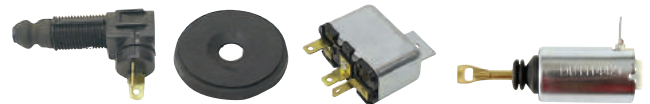

Camaro

- 69 Cowl Induction Throttle Switch (pictured, far left) W-176
- 69 Cowl Induction Hood Grommet (pictured, center left) W-296
- 69 Cowl Induction Firewall Relay, OE Quality (pictured, center right) W-771
- 69 Cowl Induction Solenoid (pictured, far right) W-772

Cowl Induction Hardware

- **GM** Cowl Induction Pivot Bolts, Correct "P" Marking, 10-Piece Set (pictured) C-S-1081
- Cowl Induction Pivot Bushings, 10-Piece Set C-S-1091
- Cowl Induction Switch Retainer, Correct R-209