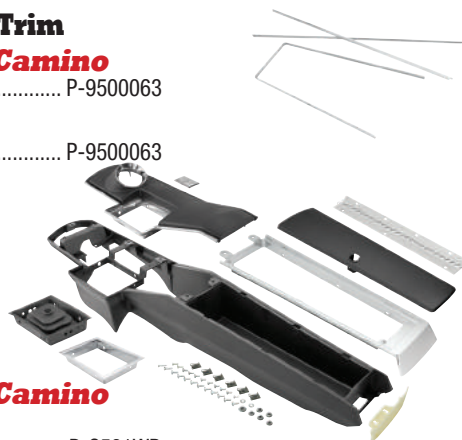

Console Base Trim

Chevelle / El Camino

68-72 P-9500063

Monte Carlo

70-72 P-9500063

Center Console Set, Complete

Chevelle / El Camino

66-67 4-Speed (pictured) P-C561WD