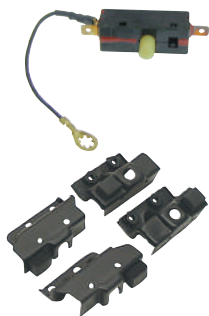

Rally Sport Hide-Away Headlamps

143) Rally Sport Parts, continued

Headlamp Limit Switch

Camaro

67 RS, with Pigtail (pictured).. W-205

Limit Switch Mounting Bracket

67 RS, 4-Piece Set (pictured). W-398

Limit Switch Mounting Hardware

67 RS, 32-Piece Set W-398A

67 RS, Mounting Kit..... H-116

Headlamp Electric Parts

Camaro

67 RS, Relay, with Stamped Delco Remy Script
..... W-784

67 RS, Relay Board Assembly with Circuit Breaker & Correct Stamping (pictured).... W-806

67 RS, Relay Mounting Plate..... W-546

67 RS, 10 Amp Circuit Breaker (other GM 10 Amp applications)..... W-558

68-69 RS, 2-Port Vacuum Switch W-935

68-69 RS, Vacuum Relay Valve..... W-776