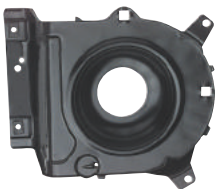

Headlamp Parts

144) Headlamp Bezel Hardware, continued

Chevy Full Size

69 Headlamp Washer Nozzle, 4-Piece Set..... K-3957029

141) Headlamp Housings

Camaro

67 Standard, LH
(pictured).... K-K866

67 Standard, RH
..... K-K865

68 Standard, LH..... X141-3568-L

68 Standard, RH X141-3568-R

69 Standard, LH..... X141-3569-L

69 Standard, RH X141-3569-R

141) Headlamp Mounting Buckets

Nova

68-73 LH (pictured, left) W-699

68-73 RH (pictured, right)..... W-698

Monte Carlo

70 LH (pictured, left) W-699

70 RH (pictured, right)..... W-698

Camaro

67-69 LH (pictured, left) W-699

67-69 RH (pictured, right)..... W-698

69 RS, LH
(pictured, right) W-698

69 RS, RH
(pictured, left) W-699