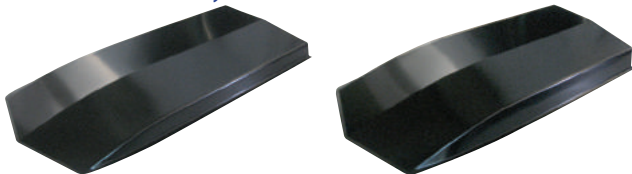

301) Hood Scoops

Can be made to fit any model car or truck

2", Steel Hood Scoop, 53 3/4" x 24" x 2 1/4" (pictured, left).....301-SCOOP-1
4", Steel Hood Scoop, 55 3/8" x 24 7/8" x 5" (pictured, right).....301-SCOOP-2

310) Hood Hinges

Nova

63-65 LH X310-3963-L
63-65 RH X310-3963-R
66-67 LH/RH Pair, Chrome W-955
66-67 OE Quality, LH (pictured)..... W-936
66-67 OE Quality, RH..... W-937
68-74 LH/RH Pair W-996

NEW!
Not Rebuilt