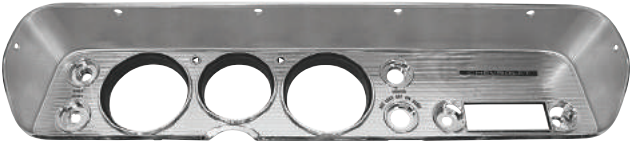

Center Dash Bezels

Chevelle / El Camino

- 64 with A/C, with Original Emblem..... P-CH20440

- 64 without A/C, with Original Emblem... P-CH20441

- 65 with A/C, with Original Emblem..... P-C982001

- 65 without A/C, with Original Emblem... P-C982002