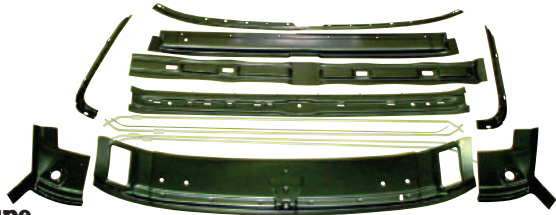

Camaro / Firebird

67-69	 600-3567
70-74	X600-3570

All of our own **AMD** parts in this catalog are listed in **Blue, bold-face Type**.

Roof Panels & Parts

610) Roof Panel Braces

Camaro / Firebird

Coupe

- 67-68 14-Piece Set (pictured).....X610-3567-S
- 69 14-Piece Set.....X610-3569-S