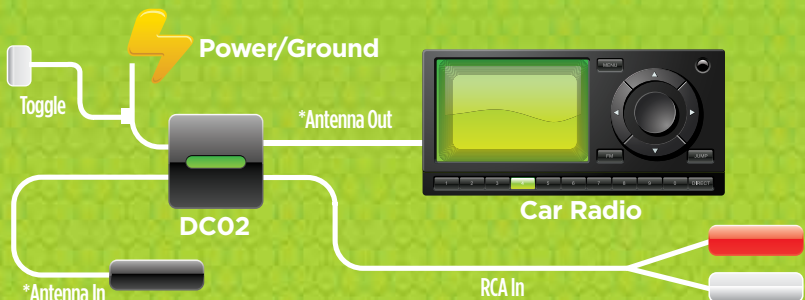

AXM-DC02

UNIVERSAL STEREO AUDIO INPUT DEVICE TO ANY CAR STEREO

- CONNECTS TO THE VEHICLE'S ANTENNA CABLE
- PROVIDES AUDIO SIGNAL
- USES STEREO RCA INPUT AND 87.9MHZ OR 88.3 MHZ FOR TUNING
- COMES WITH SEPARATE ROCKER ON/OFF SWITCH
- FOR USE WITH PORTABLE AUDIO DEVICES

*NOTE: ADDITIONAL ANTENNA ADAPTERS MAY BE REQUIRED FOR USE WITH NON-FACTORY INSTALLED RADIOS