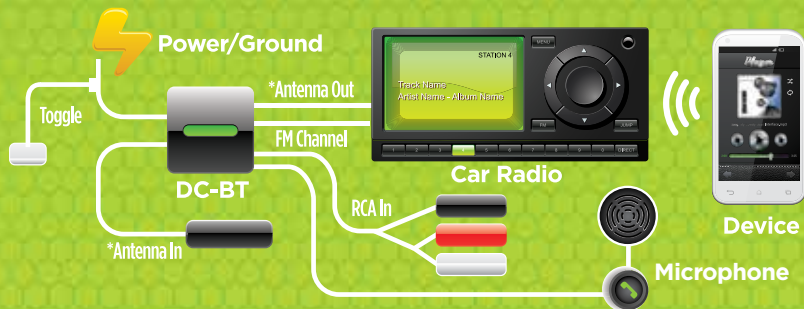

2 DirectConnect WITH BLUETOOTH