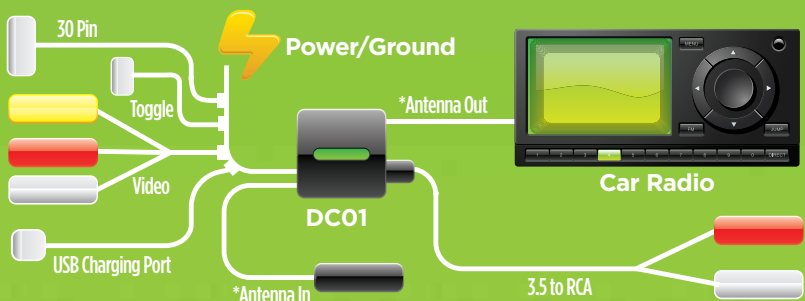

AXM-DC01

UNIVERSAL STEREO AUDIO INPUT WITH SMART CONNECTIONS TO ANY CAR STEREO

- PROVIDES AUDIO/VIDEO CONNECTION WITH CHARGING FOR APPLE 30 PIN DEVICES
- CONNECTS TO THE VEHICLE'S ANTENNA CABLE
- USES STEREO 3.5 MINI JACK INPUT
- COMPATIBLE WITH ALL RADIOS WITH AN FM TUNER
- INCLUDES 3.5 MINI JACK TO RCA ADAPTER, 3 FOOT 3.5 MINI JACK TO 3.5 MINI JACK EXTENSION CABLE AND SEPARATE ROCKER ON/OFF SWITCH
- USES 87.9MHZ. OR 88.3MHZ. FOR TUNING

*NOTE: ADDITIONAL ANTENNA ADAPTERS MAY BE REQUIRED FOR USE WITH NON-FACTORY INSTALLED RADIOS