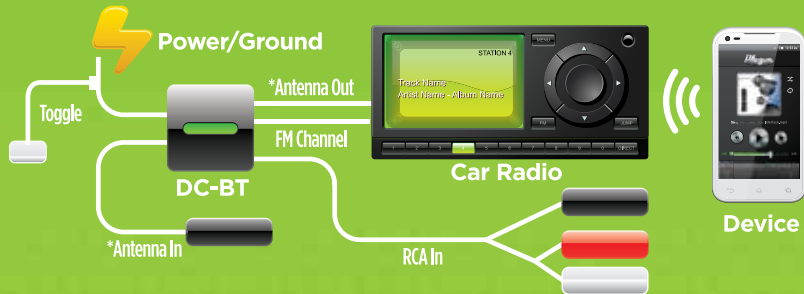

AXM-DC-BT

WIRELESS AUDIO FROM ANY BLUETOOTH DEVICE TO YOUR CAR STEREO

- PROVIDES BLUETOOTH (A2DP) AUDIO STREAMING
- PROVIDES SONG, ARTIST AND TITLE INFORMATION ON RDS COMPATIBLE RADIOS
- CONNECTS TO THE VEHICLE'S ANTENNA CABLE
- COMPATIBLE WITH ANY BLUETOOTH DEVICE
- COMPATIBLE WITH ALL RADIOS WITH AN FM TUNER
- 4 FM STATION SELECTIONS FOR CLEAR SIGNAL
- PROVIDES ADDITIONAL 3.5MM/RCA AUX IN

*NOTE: ADDITIONAL ADAPTERS MAY BE REQUIRED

Compatible With Most Bluetooth Devices Including:

AXM-DC-HF

HANDS FREE CALLING & WIRELESS AUDIO FROM ANY BLUETOOTH DEVICE TO YOUR CAR STEREO

- WORKS IN ANY CAR
- PICK-UP/HANG-UP BUTTON INCLUDED
- PROVIDES BLUETOOTH (A2DP) AUDIO STREAMING
- PROVIDES SONG, ARTIST AND TITLE INFORMATION ON RDS COMPATIBLE RADIOS
- CONNECTS TO THE VEHICLE'S ANTENNA CABLE
- COMPATIBLE WITH ANY BLUETOOTH DEVICE
- COMPATIBLE WITH ALL RADIOS WITH AN FM TUNER
- 4 FM STATION SELECTIONS FOR CLEAR SIGNAL

*NOTE: ADDITIONAL ADAPTERS MAY BE REQUIRED

Compatible With Most Bluetooth Devices Including:

2 DirectConnect WITH BLUETOOTH