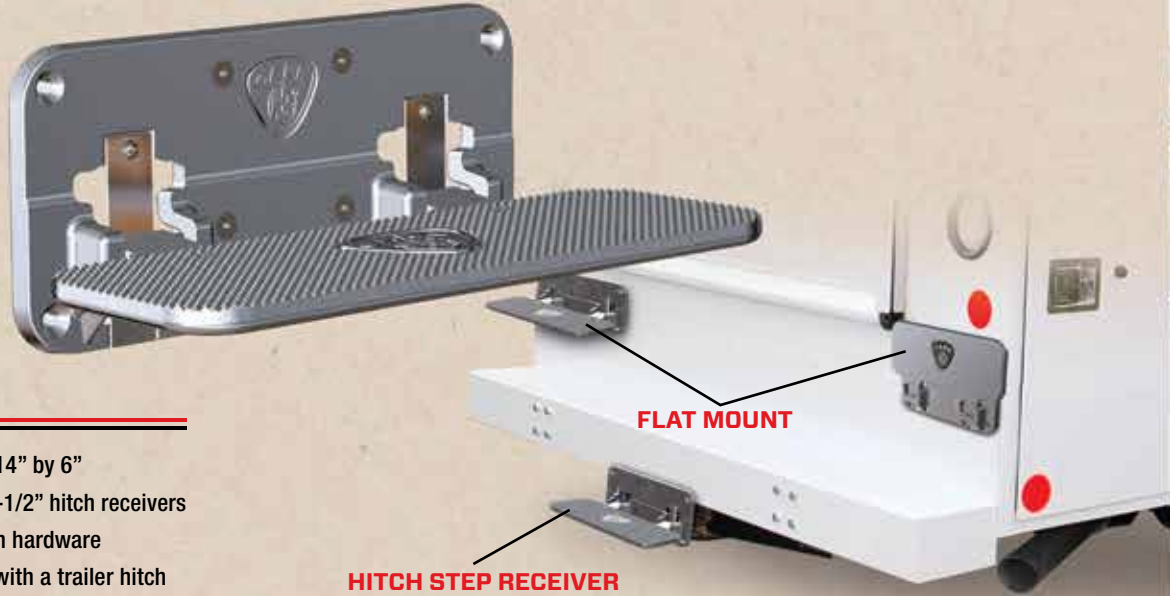

FEATURES

- Non-slip surface
- Requires standard pin and clip
- Folds up when not in use
- Provides easy access to back of vehicle
- Fits all 2" hitch receivers

GRAPHICS FOR HD UNIVERSAL HITCH STEPS

HD UNIVERSAL HITCH STEPS APPLICATIONS (SOLD AS SINGLES)

XP3 BLACK

Universal Hitch Step - Blank	183012
Universal Hitch Step - USA	183022
Universal Hitch Step - American Flag	183032
Universal Hitch Step - Horse	183042
Universal Hitch Step - MY TOY	183052
Universal Hitch Step - CARR logo	183062
Universal Hitch Step - Checkered Flags	183082
Universal Hitch Step - U.S. Marines	183142
Universal Hitch Step - Dirt Bike	183152
Universal Hitch Step - Quad	183162
Universal Hitch Step - Pick-up	183172
Universal Hitch Step - Jeep	183182
Universal Hitch Step - SUV	183192
Universal Hitch Step - U.S. Coast Guard	183202
Universal Hitch Step - Fire & Rescue	183212
Universal Hitch Step - Law Enforcement	183222
Universal Hitch Step - U.S. National Guard	183232
Universal Hitch Step - Reflector	183242
Universal Hitch Step - Black Out (All Black)	183252

MEGA STEP HD MEGA STEP

MEGA STEP

FEATURES

- Heavy-duty foldable steps are large—14" by 6"
- Specifically developed for all 2" and 2-1/2" hitch receivers
- Flat-mount version also available with hardware
- Safe and easy access to any vehicle with a trailer hitch
- Back plate and the deck are made out of heavy-duty aluminum alloy
- Fold down for use and then fold back up when not in use
- Has a 500 lb. weight capacity
- Simple to install and use
- Limited lifetime warranty