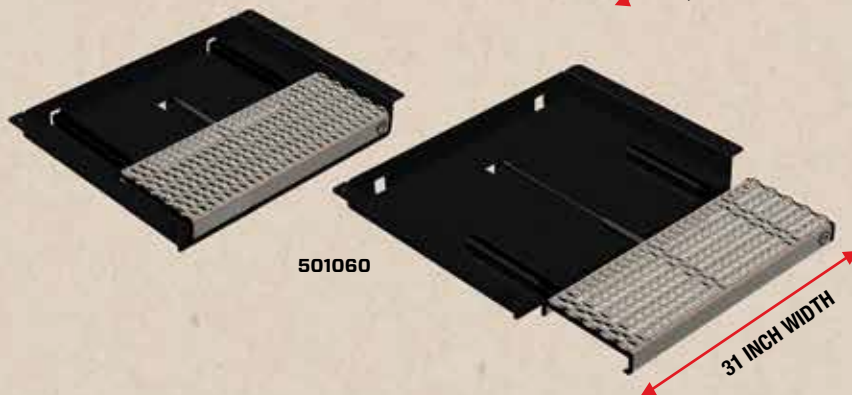

FEATURES

- Hands-free
- Fully assembled
- 500 lb. weight capacity
- Easy to install and easy to use
- Conveniently tucked away when not in use
- When in the "out" position, both feet fit on the step
- Large 31", 24" or 12" non-skid step surface for increased safety
- Limited lifetime warranty on all materials and craftsmanship
- Push on step to deploy, push back in again to lock when not in use!