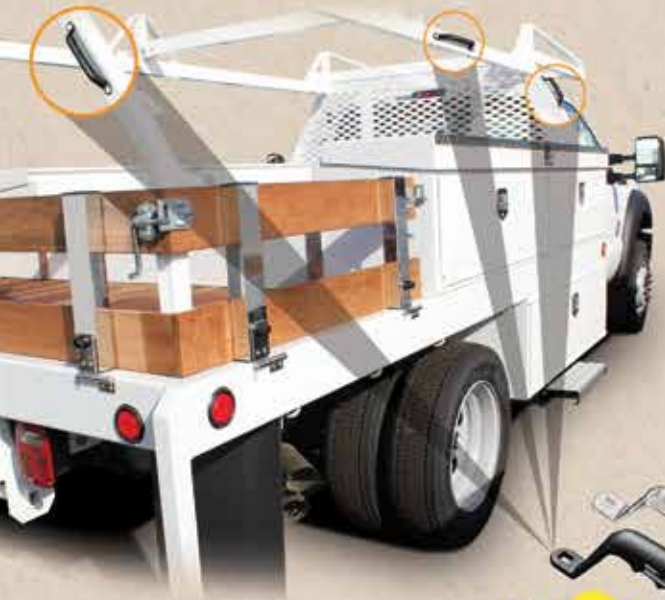

FACTORY STEP GRAB HANDLES

FACTORY STEP

FEATURES

- Safer entry and exit from your van
- 20" wide fully functional step area
- Made from heavy gauge steel, plated and powder coated for superior protection
- Exclusive perforated step area for solid footing
- Rated at 500 lb. weight capacity
- Super easy installation
- Limited lifetime warranty on materials and craftsmanship

LOAD CAPACITY
✓ HEAVY DUTY
500 LBS

FACTORY STEP APPLICATIONS

XP3 BLACK   XP7 YLW

FACTORY STEP APPLICATIONS	XP3 BLACK	XP7 YLW
'15 - '21 Ford Transit Vans (Excluding the Connect) - Pair	451001	451007
'10 - '21 Mercedes Sprinter Van - Pair	451011	451017

*NOTE: Excluding the Connect for fitment

GRAB HANDLES

FEATURES

- Easy bolt-on installation
- Cast from alloyed aluminum
- Powder coated and polished finishes
- Secure grip for added safety

GRAB HANDLE APPLICATIONS

GRAB HANDLE APPLICATIONS	XM3 POLISHED	XP3 BLACK	XP7 YLW
Grab Handle 10"	200032	200031	200037
Grab Handle 20"	200042	200041	200047