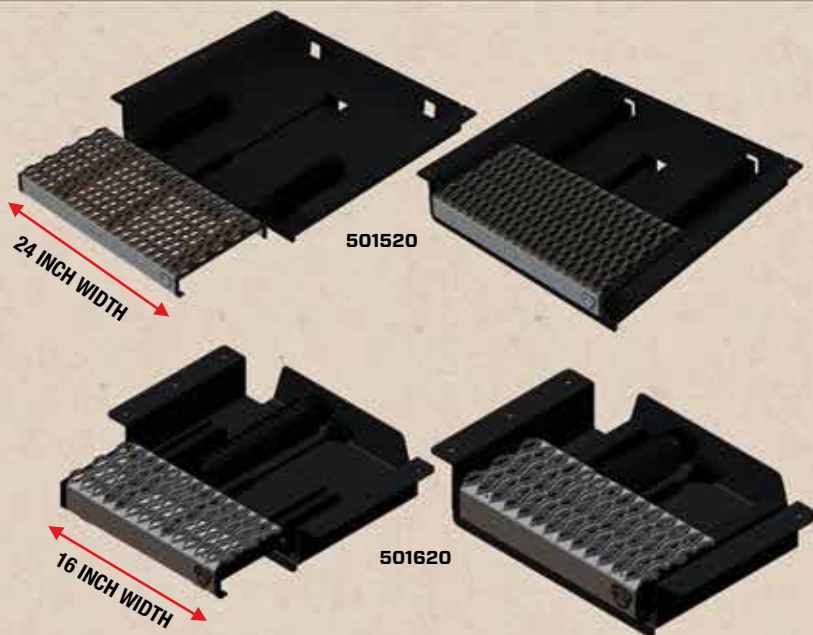

WORK TRUCK STEP

CARGO VAN STEP (REAR AND SIDE DOORS)

WORK TRUCK STEP APPLICATIONS

	GALVANIZED	XP7 YLW
WTS 24" GSS (Grip Strut Step)	*501020	*501027
WTS 12" GSS (Grip Strut Step)	*501030	*501037
WTS 16" GSS (Grip Strut Step)	*501620	*501627
WTS 24" Deployable Platform Step (Grip Strut)	*501520	*501527
WTS 31" Deployable Platform Step (Grip Strut)	*501060	*501067

*NOTE: These steps fit any flat surface with access to the other side.

■ CARGO VAN STEP

This hands-free deployable step gives you maximum safety and accessibility when entering and exiting the side door of your van. Reduces a van's step height by at least 7 inches.

HEAVY-DUTY AND HANDS-FREE

FEATURES

- Hands-free
- Fully assembled
- 500 lb. weight capacity
- Easy to use and install
- Conveniently tucked away when not in use
- When in the "out" position, both feet fit on step
- Large 24" non-skid step surface for increased safety
- Limited lifetime warranty on all materials and craftsmanship
- Push on step to deploy, push back in again to lock when not in use!