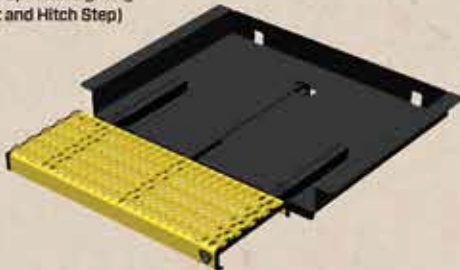

HD MEGA STEP
14X6 Folding Step with Built-in
Grab Handle/Optional Lighting
(Flat Mount and Hitch Step)

FACTORY VAN STEP
20" Width

20" GRAB HANDLE

10" GRAB HANDLE

**31" DEPLOYABLE
PLATFORM STEP**

**24" DEPLOYABLE
PLATFORM STEP**