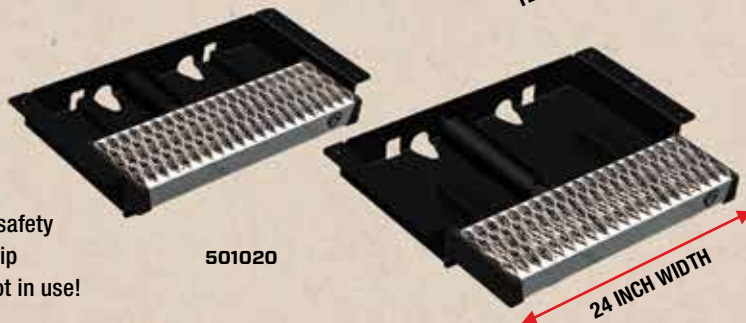

WORK TRUCK STEP

WORK TRUCK STEP

Gives safe and easy access to the side and top rack of any service truck where exterior tool boxes are used.

FEATURES

- Hands-free
- Fully assembled
- 500 lb. weight capacity
- Easy to install and easy to use
- Conveniently tucked away when not in use
- When in the "out" position, both feet fit on the step
- Large 31", 24" or 12" non-skid step surface for increased safety
- Limited lifetime warranty on all materials and craftsmanship
- Push on step to deploy, push back in again to lock when not in use!