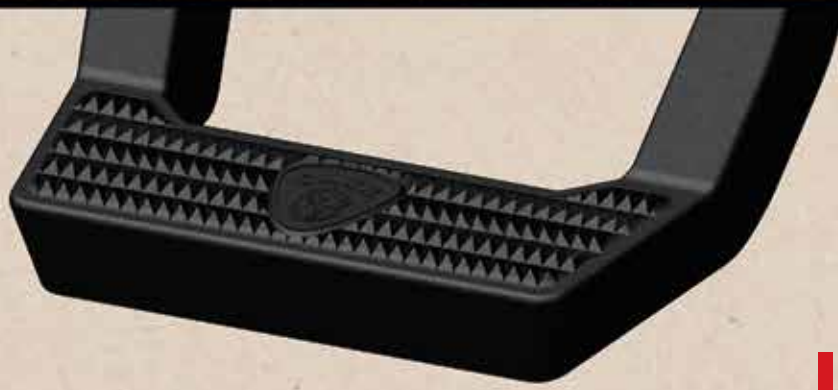

INNOVATIVE DESIGN OVERCOMES CHASSIS LIMITATIONS

NEW 16" WORK TRUCK STEP

NEW 24" EXTENDED DEPLOYABLE PLATFORM

Details on Page 9

LD STEP

LD STEP

The LD step was actually inspired by Jeff Carr’s wife, Lynn. Hence the name “LD Step” (Lynn’s Design). This step gives the user easier access to the vehicle due to the wider and deeper stepping surface that extends further than our other steps. The LD step is available in our three durable finishes, and installation is a cinch with our mounting system.