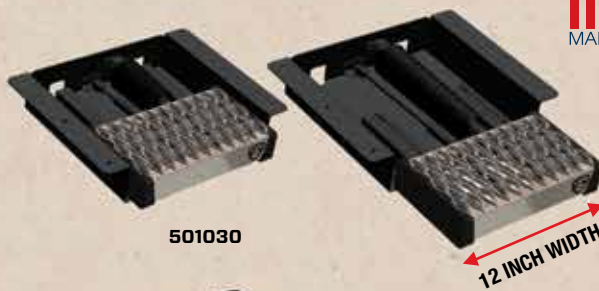

WORK TRUCK STEP

WORK TRUCK STEP

Gives safe and easy access to the side and top rack of any service truck where exterior tool boxes are used.

FEATURES

- Hands-free
- Fully assembled
- 500 lb. weight capacity
- Easy to install and easy to use
- Conveniently tucked away when not in use
- When in the "out" position, both feet fit on the step
- Large 31", 24" or 12" non-skid step surface for increased safety
- Limited lifetime warranty on all materials and craftsmanship
- Push on step to deploy, push back in again to lock when not in use!