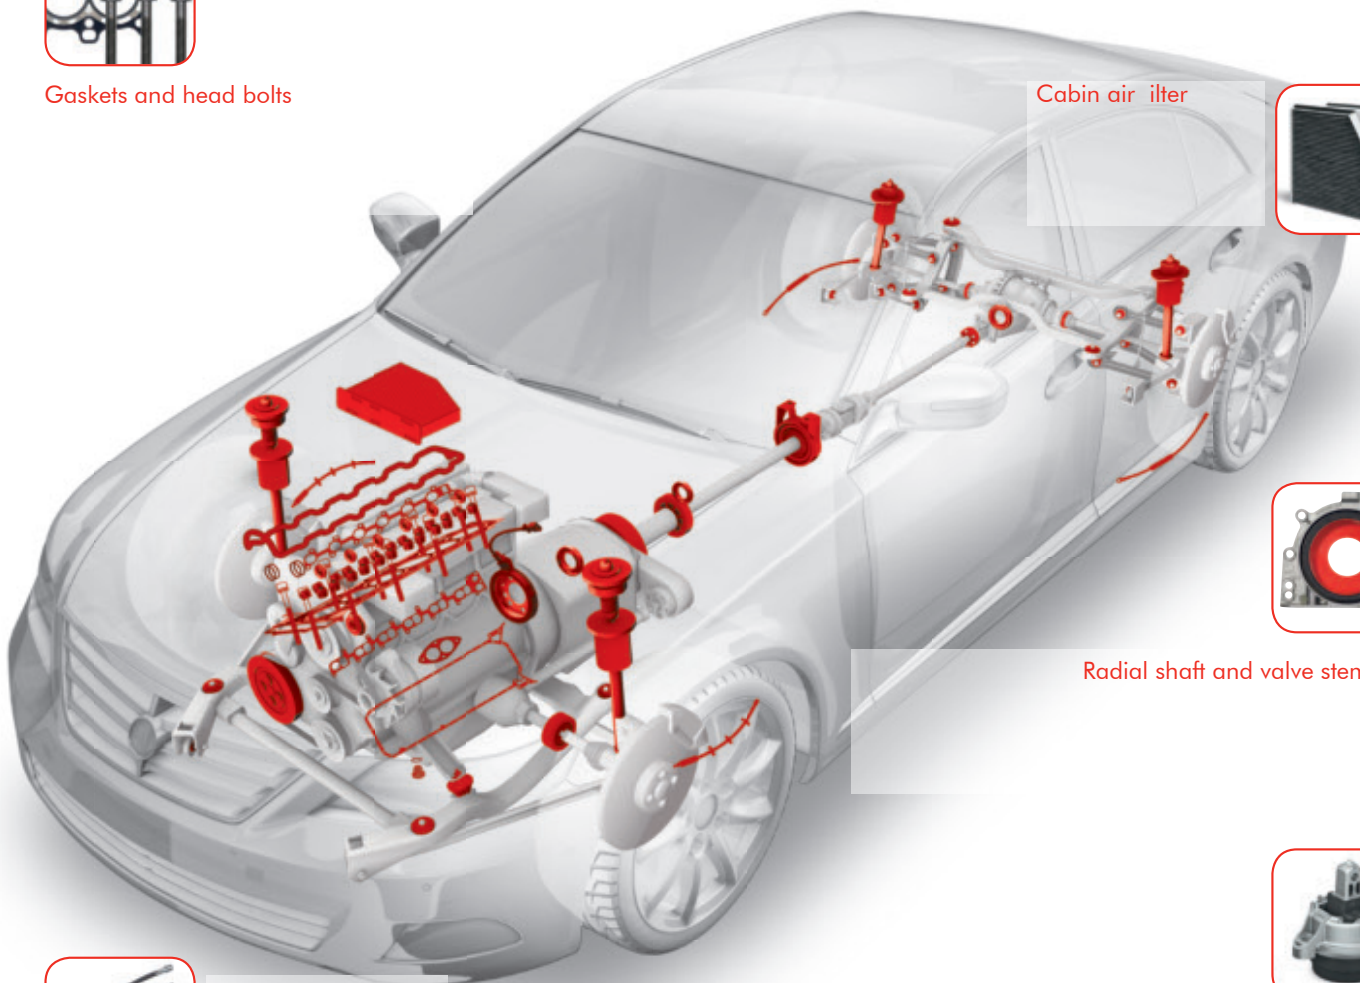

Corteco, trust the expert

PRODUCT OVERVIEW

Gaskets and head bolts

Cabin air filter

Radial shaft and valve stem seals

Vibration control parts for chassis, engine and transmission

Brake hoses

EN