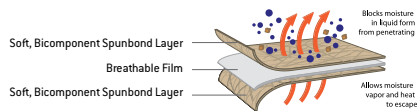

Performance at a value price

380 Series fabric is Kimberly-Clark's newest film barrier fabric, offering great performance at a competitive price. At 3.2 ounces per square yard, it's about half the weight of the popular high-performance NOAH® fabric. The three-layer construction uses inner and outer layers of spunbond, sandwiching a middle layer protective film barrier. The film barrier has microscopic holes, smaller than droplets of water (and most dust particles), to stop moisture but still allow any moisture vapor or heat to easily escape from under the cover.