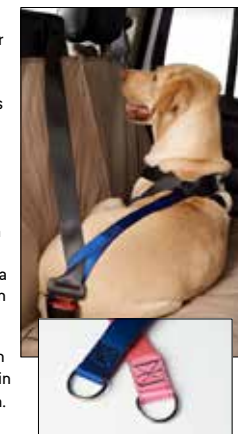

PET ACCESSORIES

Canine Covers provide a comfortable way for "man's best friend" to travel, while protecting vehicle seating surfaces, floor, seatback and cargo area from pet hair, scuffing and "accidents". Canine Covers are the ultimate seat protectors for people who travel with dogs and want to maintain the interior appearance of their car or SUV. Choose from fifteen (15) colors.

The first Canine Cover was developed in 1998 and now includes both custom and universal-type seat protectors, plush, easy-to-clean dog beds for home use or travel and many other pet comfort & pet safety products.

Limited warranty - 90 days

Heavy-duty quilted material protects seats and provides a comfortable pad for pets. Universal fit for bucket or bench seat, Pet Pads are constructed from rip-stop nylon backing, quilted to heavy denier waterproof, PVC-backed polyester. Sandwiched in between is soft, high-loft batting. The entire Pet Pad is bound with 2 inch black webbing that is double-needle sewn in place to withstand a lot of abuse. Pet Pads are easy to keep clean - just hose off and hang to dry.

Limited warranty - 90 days

- Reversible heavy-duty, waterproof woven polyester fabric quilted to a vinyl backing.
- Provides comfortable pad for pets.
- Heavy-duty quilted material protects seats or cargo area.
- Soft high-loft insulator pad is quilted between inner and outer fabric layers.
- Bound with two inch webbing, double-needle sewn for extra strength.
- Easy to clean - just hose off and dry.

Close-up of vinyl backing (color varies)

Reversible design. Fits any SUV or wagon.

Choose from 4 attractive colors

PET ACCESSORIES

The "Ultimate" Dog Bed

For home use or travel – a bed to call "home"