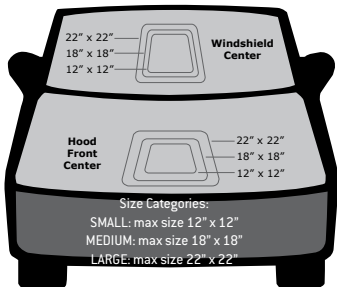

HIGH-PERFORMANCE INDOOR FABRICS

What's the point of collecting and/or building a dream car if you can't see it and enjoy it?

ViewShield

So picture this.... you're having a gathering in the Man Cave - you want your friends to admire "your baby"....but don't touch! Until now, your options were to leave the car uncovered for viewing or covered for protection - the ViewShield cover changes that! The ViewShield cover allows the vehicle's colors and most of the details to be visible - but protected. No fingerprints, no dust buildup.

- Custom patterned for a perfect fit, with elastic inside the hem at the front and rear.
- One-piece side panel to enhance the view.
- Special dust resistant translucent nylon 30 denier ripstop fabric.
- Sewn seams are overlapped, double needle stitched, as are all Covercraft covers.
- Fabric finish treatments include PTFE (an enhanced Teflon® repellency finish), standard stain and water repellency [accidents do happen, especially when beer is involved] and MR/ mildew resistance.
- Lightweight, easy on / easy off and folds to a super compact size.
- Easy care, machine washable.

DIGITAL GRAPHIC PERSONALIZATION

Great For Car Clubs!

Now you can provide most any COLOR image to personalize your custom car cover! We will convert the image into a heat transfer graphic and bond it to the cover. Available on hood front center or windshield center.

For Custom Car Covers

CUSTOM COVER ACCESSORIES

Gust Guard® - helps hold car and light truck covers in place. Kit includes: 2 - "FIXED" Ratcheted Hem clamps, 2 - "CINCH GRIP" Cord-lock and Ratcheted Hem Clamp COMBOS, 2 - Seven foot long white cords.

Custom Embroidery - custom covers can be personalized with embroidered initials, monograms or names.