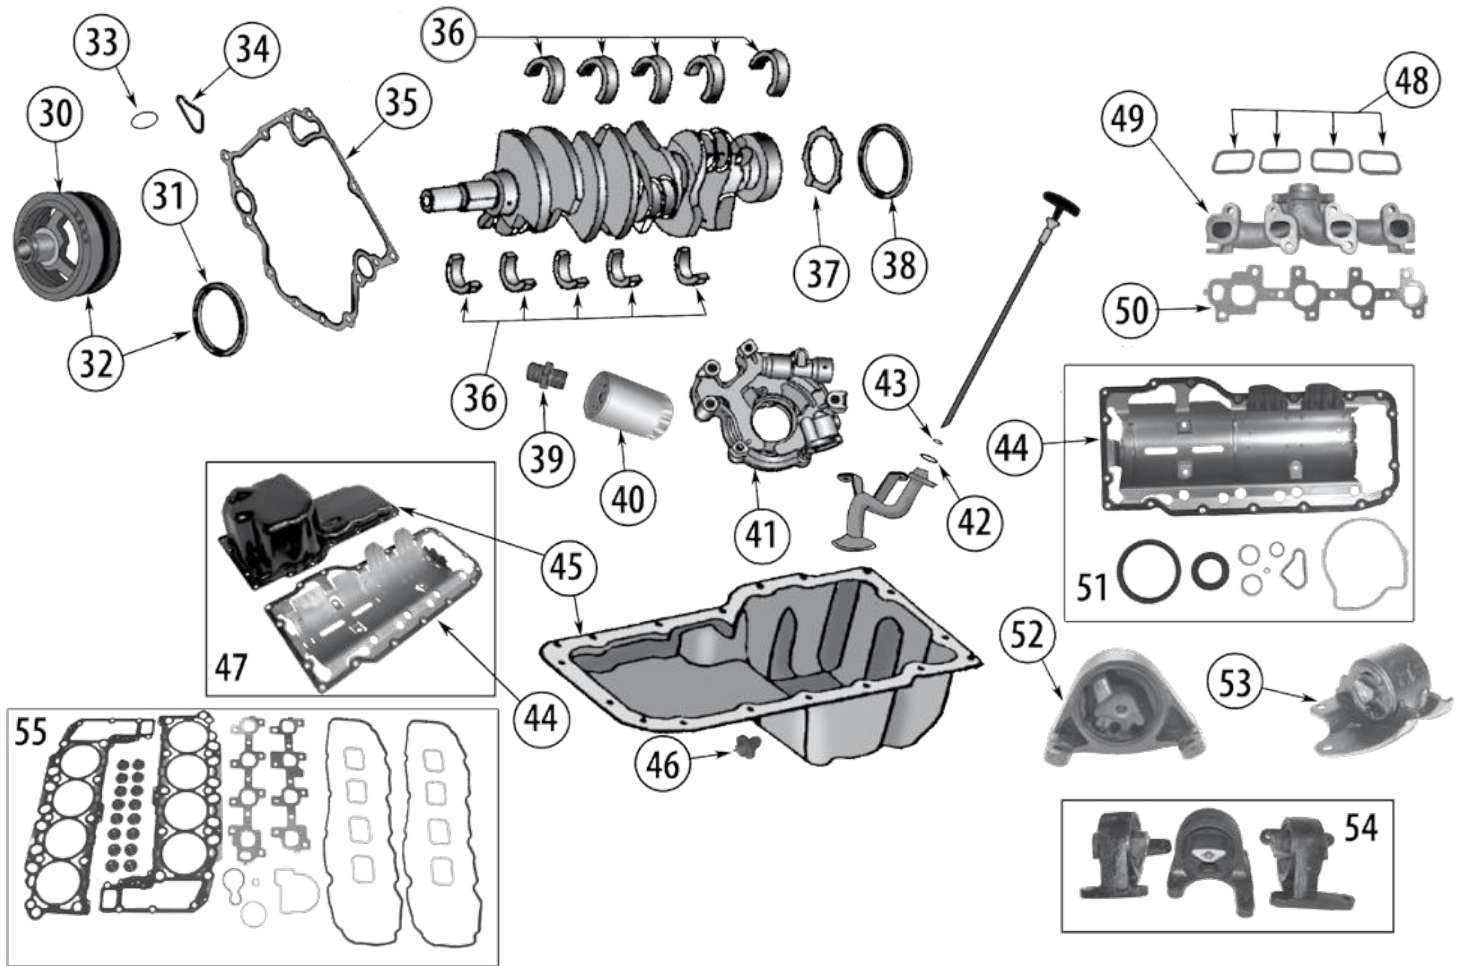

Item #	Description	Years	Models	Comments	Replaces Part #
30	Harmonic Balancer	99/07	All	w/o High Output Engine	53020689AB
		08/09	WK, WH, XK, XH		53022162AA
31	Crankshaft Seal	99/00	WJ, WG	Front	53020790
		01/09	All	Front	53021313AA
32	Harmonic Balancer Kit	99/07	All	w/o High Output Engine; Incl. Harmonic Balancer & Front Crankshaft Seal	53020689K
33	Timing Cover O-Ring	03/09	All	Newer Style¹; 2 Required	53021239AA
34	Timing Cover Gasket	03/09	All	Newer Style¹	53021226AA
35	Timing Cover Gasket	99/03	WJ, WG	Old Style¹	53020862
36	Main Bearing Set	99/09	All	Standard; Complete Set	5013586K
		99/09	All	.010"; Complete Set	5013586K010
37	Crankshaft Thrust Washer	99/09	All		5012356AB

¹ Old style timing cover has a chamfered mating surface. New style timing cover has a smooth mating surface.