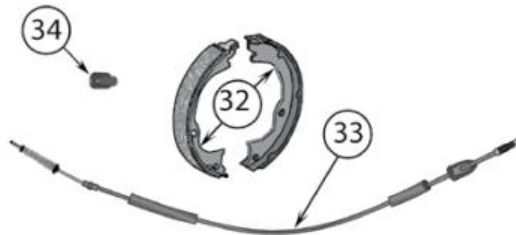

* This Part # not currently carried by Crown Automotive

BRAKE

WK Grand Cherokee 2011 - 2017

FRONT BRAKES

PARKING BRAKES

HYDRAULICS

REAR BRAKES

Item #	Description	Years	Position	Notes	Replaces Part #
--------	-------------	-------	----------	-------	-----------------