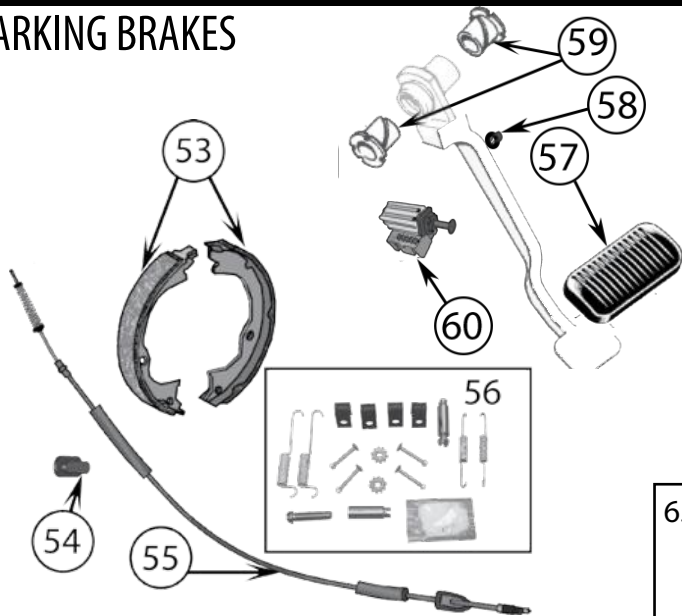

Continued to Next Page . . .

BRAKE

ZJ, ZG Grand Cherokee 1993 - 1998

PARKING BRAKES

Item #	Description	Years	Position	Notes	Replaces Part #
53	Parking Brake Shoe Set	1994	Rear	Up to VIN # 358321; w/ Rear Disc Brakes	4762114
		94/98	Rear	After VIN # 358321; w/ Rear Disc Brakes	4796337
54	Parking Brake Adjuster Plug	94/98	Rear	w/ Rear Disc Brakes	4762121
55	Parking Brake Cable	93/98	Front		52008232
		93/96	Left Rear	w/ Rear Drum Brakes	52007588
		94/98	Left Rear	w/ Rear Disc Brakes; 43.8" Long	52008905
		93/96	Right Rear	w/ Rear Drum Brakes	52005387
		94/98	Right Rear	w/ Rear Disc Brakes; 34.25" Long	52008904
56	Parking Brake Hardware Kit	94/98	Rear	After VIN # 358321; w/ Rear Disc Brakes; Includes Pins, Springs, & Adjusters	4796337HK
57	Brake Pedal Pad	93/96		w/ Automatic Transmission, 6" Wide	52002749
		93/94		w/ Manual Transmission	52002750
		93/98		w/ Automatic Transmission, 5" Wide	52078540
58	Pedal Pin Bushing	93/98		Isolates Pedal From the Master Cylinder Rod	4446361
59	Brake Pedal Bushing	93/98		Plastic; 2 Required per Pedal	J3225981
60	Brake Light Switch	1993			56006981
		94/98			56042023