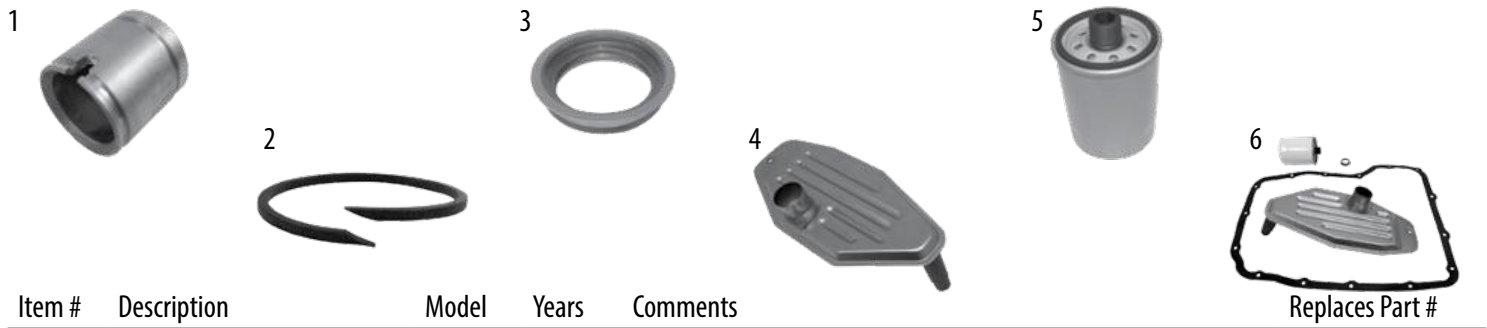

AUTOMATIC TRANSMISSION

65RFE Transmission

Item #	Description	Model	Years	Comments	Replaces Part #
1	Accumulator Piston	WK	12/13		4446620AD
2	Accumulator Piston Seal	WK	12/13		4446544
3	Oil Pump Seal	WK	12/13	Located on Bottom of Oil Pump	4799964AB
4	Transmission Filter	WK	12/13	w/ 4WD; Primary (In Pan)	4799507AA
5	Transmission Filter	WK	12/13	Secondary (Spin-On)	4799662
6	Transmission Filter Kit	WK	12/13	w/ 4WD; Includes Primary Filter, Cooler Filter (Spin-On), & Gasket	5179267AC