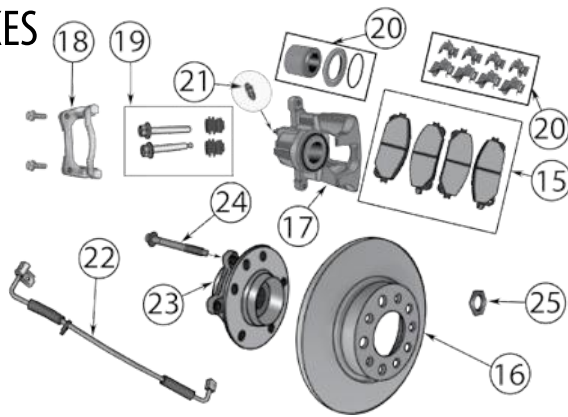

REAR BRAKES