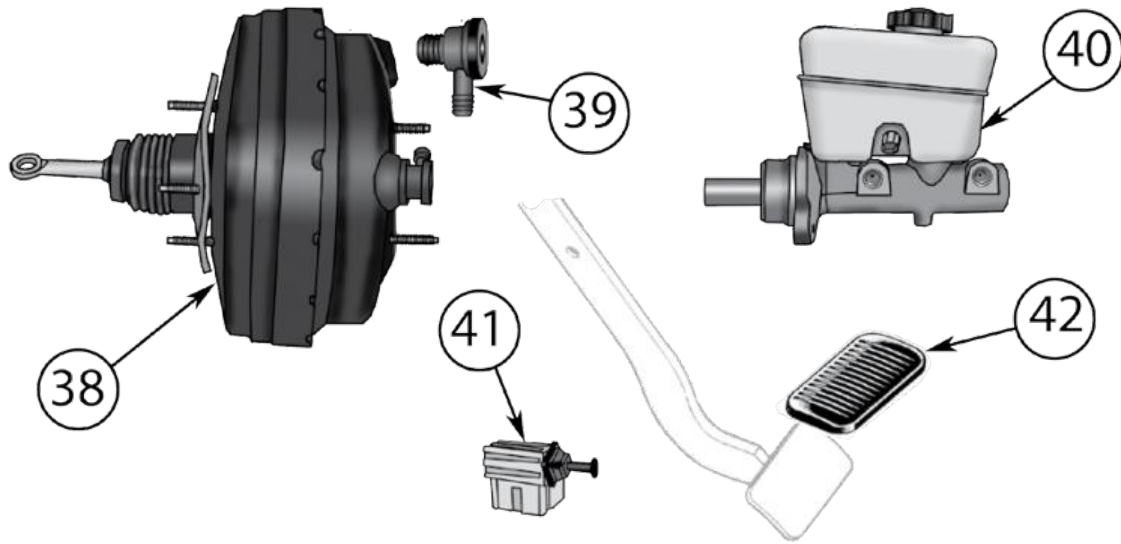

BRAKE

WK Grand Cherokee, XK Commander 2005 - 2010

HYDRAULICS