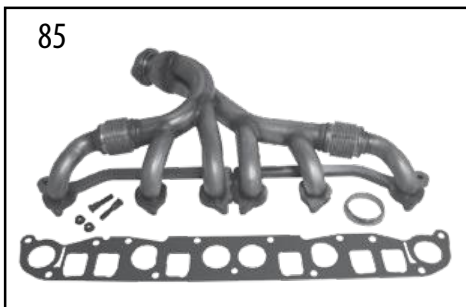

4.0 Liter (242) AMC Engine

ENGINE

Item #	Description	Years	Models	Comments	Replaces Part #
69	Transmission Mount Stabilizer	91/95	YJ	2 Required	J0945266
70	Transmission Mount Stud	91/95	YJ	At Crossmember	J5358879
71	Exhaust Insulator	87/95	XJ, MJ		53000101
72	Engine Mount	97/06	TJ	Left or Right	52019278
		87/01	YJ, XJ	LHD; Left or Right	52040267
		91/01	XJ	RHD; Left	52040267
		91/01	XJ	RHD; Right	52020018
		93/98	ZJ, ZG	Left	52018281
		93/98	ZJ, ZG	Right	52018280
		99/04	WJ, WG	Left	52058929
		99/04	WJ, WG	Right	52058928
73	Transmission Mount	97/06	TJ		52058551
		91/95	YJ		52002625
		87/99	XJ, MJ	w/o BA10/5 Transmission	52002334
		00/01	XJ		52059347AB
74	Transmission Mount	99/04	WJ, WG	w/ 4WD	52058994
		99/04	WJ	w/ 2WD	52058995
		97/98	ZJ		52058485
75	Transmission Mount	93/96	ZJ	w/ Automatic Transmission	52018857
		93/94	ZJ	w/ AX15 Transmission	52018096
76	Transmission Mount Bushing	93/94	ZJ	w/ AX15 Transmission	52017863
77	Transmission Mount	87/89	All	w/ BA10/5 Transmission	83505567
78	Engine Mount Kit	91/95	YJ	Incl. Engine Mounts, Transmission Mount, Isolators, & Studs	52019201K
79	Engine Mount Kit	87/89	XJ, MJ	w/ BA10/5 Transmission; Includes Engine Mounts & Transmission Mount	52019201KK
80	Engine Mount Kit	97/06	TJ	Includes Engine Mounts & Transmission Mount	52019278K
81	Timing Chain Kit	87/93	All	Includes Timing Chain, Sprockets, Guide, & Gaskets	33002977K
82	Timing Chain Kit	94/98	All	Includes Timing Chain, Sprockets, Guide, & Gaskets	53020444KE
83	Timing Chain Kit	99/06	All	Includes Timing Chain, Sprockets, Guide, & Gaskets	53020444KL
84	Oil Pan Kit	97/99	TJ	Includes Oil Pan & Gasket	53020833K
		91/98	YJ, ZJ, ZG	w/o Sensor Hole; Includes Oil Pan & Gasket	53020833K
		87/01	XJ, MJ	w/o Sensor Hole; Includes Oil Pan & Gasket	53020833K
85	Manifold Kit	91/99	TJ, YJ, XJ, MJ, ZJ	Includes Manifold & Gasket, Exhaust Seal, & Studs	4883385K
86	Stainless Steel Header Kit	91/99	TJ, YJ, XJ, MJ, ZJ	Includes Header, Gasket, Exhaust Seal, Studs, & Nuts	RT36001