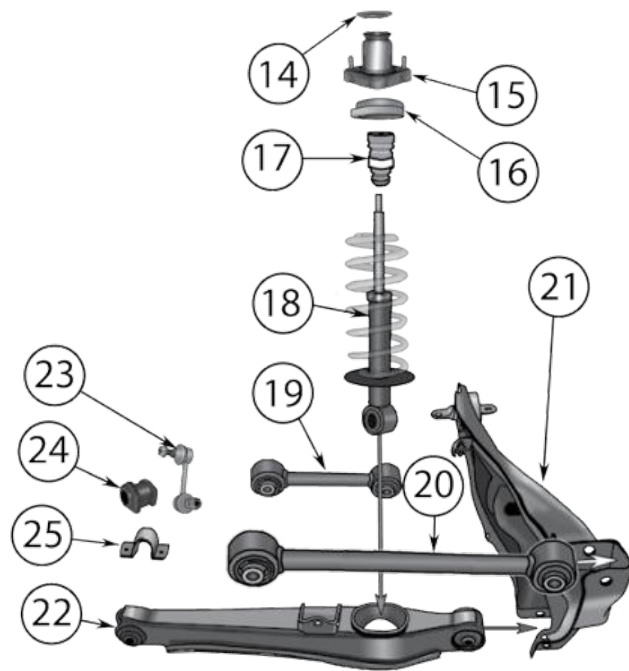

REAR

Item #	Description	Position	Years	Comments	Replaces Part #
Front Suspension					
1	Strut Mount	Left or Right	07/17		5085461AB
2	Strut Mount Bearing	Left or Right	07/17		5085458AA
3	Coil Spring Seat	Upper	07/17		5085403AD
4	Coil Spring Isolator	Upper	07/17		5105822AA
5	Bump Stop	Left or Right	07/17		5171137AB
6	Coil Spring Isolator	Lower	07/17		5085405AC