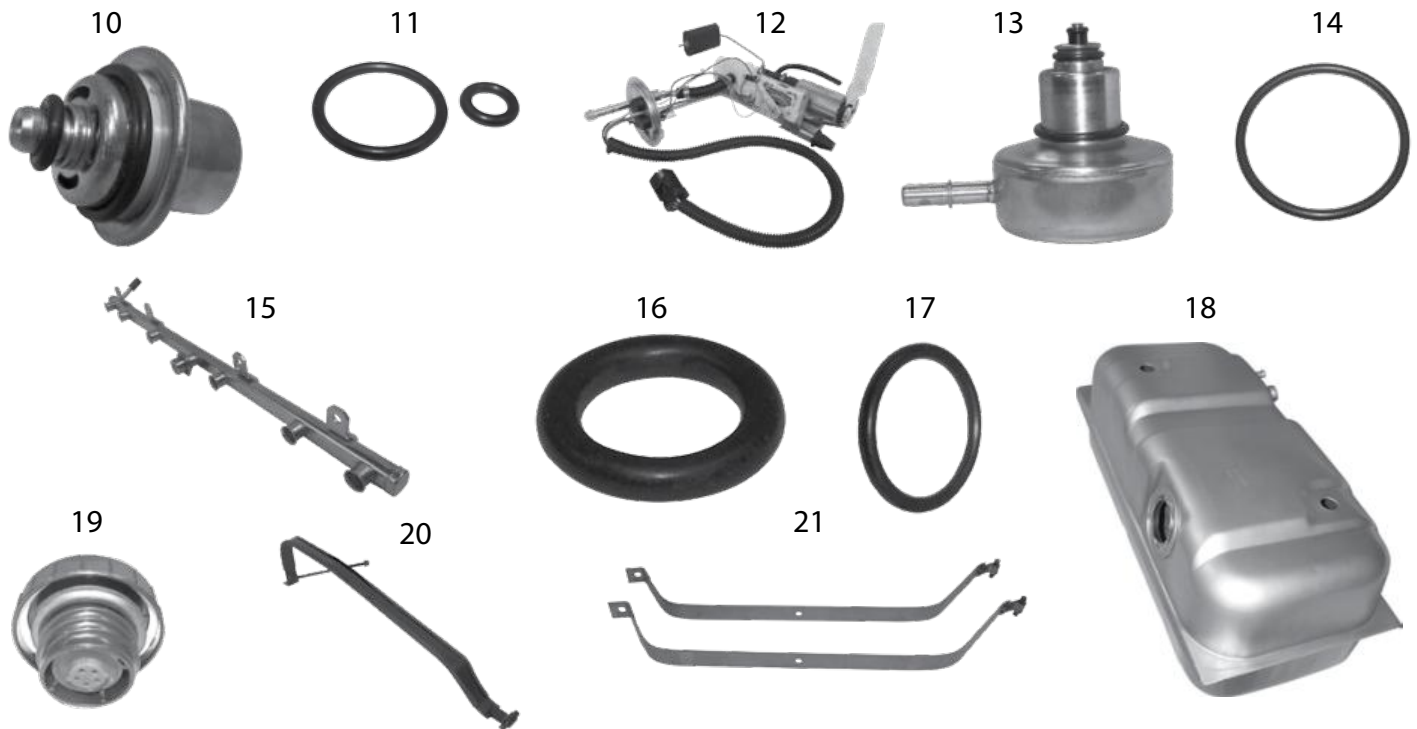

Item #	Description	Model	Years	Engine	Comments	Replaces Part #
10	Fuel Pressure Regulator	XJ, MJ	86/90	2.5L		83501829 *
		XJ, MJ	91/96	2.5L		53030001
		XJ	97/00	2.5L	Includes Filter & Pressure Regulator	4798301
		XJ, MJ	87/90	4.0L		83503635
		XJ, MJ	91/96	4.0L		53030001
		XJ	97/01	2.5L, 4.0L	Includes Filter & Pressure Regulator	4798301
11	Fuel Pressure Regulator O-Ring	XJ, MJ	91/96	2.5L, 4.0L		4418903
12	Fuel Module	XJ	1996	2.5L, 4.0L		5003869AA
		XJ	97/01	2.5L, 4.0L		5012953AC
13	Fuel Pressure Regulator	XJ	97/01	2.5L, 4.0L	Includes Filter	4798301
14	Fuel Module Gasket	XJ, MJ	84/96	2.5L, 4.0L		53000575
		XJ	97/01	2.5L, 4.0L		52018808
15	Fuel Rail	XJ	96/01	4.0L		5014496AD
16	Fuel Shut-Off Solenoid O-Ring	XJ, MJ	84/94	2.1L Diesel		83502332
17	Injection Pump O-Ring	XJ, MJ	84/94	2.1L Diesel		83502333
Fuel Tank & Related						
18	Fuel Tank	XJ	84/90	All	w/ 20 Gallon Tank	83500267
		XJ	91/93	2.1L Diesel	w/ 20 Gallon Tank	83500267
		XJ	86/93	All	w/ Fuel Injection w/ 20 Gallon Tank	83502633
		MJ	86/90	2.5L	w/ Carburetor w/ 7' Bed w/ 23 Gallon Tank	83502635
		MJ	86/92	2.5L, 4.0L	w/ Fuel Injection w/ 7' Bed w/ 23 Gallon Tank	83502632
		MJ	86/92	2.1L Diesel	w/ 7' Bed w/ 23 Gallon Tank	83502635
19	Fuel Filler Cap	XJ, MJ	87/90	All	Non-Locking, USA	52003774
		XJ, MJ	84/99	All	Locking, Non-Vented	82400041
		XJ, MJ	91/99	All	Non-Locking	52003774
		XJ	00/01	All	Non-Locking	52102464AA
		XJ	00/01	All	Locking w/ Coded Cylinder	5015636AA
		XJ	00/01	All	Locking w/ Uncoded Cylinder	68030940AA
20	Fuel Tank Strap	XJ	97/01	All	Left or Right; 2 Required	52100009AC
21	Fuel Tank Strap Set	XJ	84/86	All	Includes 2 Straps	52000128K

* This Part # not currently carried by Crown Automotive