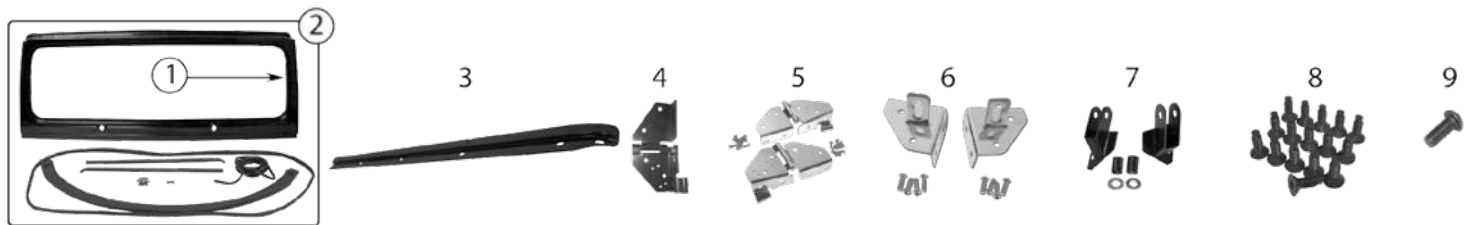

Item #	Description	Position	Years	Color	Comments	Replaces Part #
Windshield Frame & Related						
1	Windshield Frame		87/95	Black Primed		55020432
2	Windshield Frame Kit		87/95	Black Primed	Includes Frame, Seals, Channels, Torx® Screws, & Cap	55020432K
3	Windshield Channel		87/95	Black	Drill-In; Connects Soft Top to Windshield Frame	RT26064
4	Windshield Hinge	Left	87/95	Black Primed	Includes Holes for Outside Mirrors	J5462425
		Right	87/95	Black Primed	Includes Holes for Outside Mirrors	J5462424
5	Windshield Hinge Set	L & R	87/95	Polished Stainless	Includes 2 Hinges & Hardware	RT34017
		L & R	87/95	Black	Includes 2 Hinges & Hardware	546242425K
		L & R	87/95	Matte Black	Includes 2 Hinges & Hardware	RT34096
6	Windshield Light Bracket Set	L & R	87/95	Polished Stainless	Includes 2 Brackets & Hardware	RT34018
		L & R	87/95	Black	Includes 2 Brackets & Hardware	RT26021
7	Mirror Relocation Brackets	L & R	87/95	Black	Includes 2 Brackets, 2 Spacers, & 2 Washers	RT30010
8	Windshield Frame Screw Kit		87/95	Black	Includes 16 Torx® Screws	6035757K
9	Windshield Frame Screw		87/95	Stainless	5/16"-18 x 3/4"; Button Head Allen Head Screws; 16 Required; For Aftermarket Hinges	4004956SS