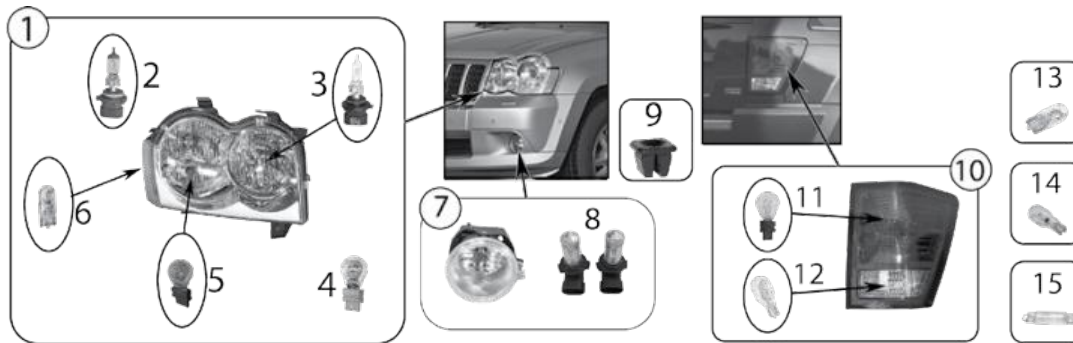

Item #	Description	Position	Years	Comments	Replaces Part #
Front					
1	Headlight Assembly	Left	05/07	Includes Bulbs & Harness	55156351AH
		Right	05/07	Includes Bulbs & Harness	55156350AF
		Left	08/10	w/o HID	55157483AE
		Right	08/10	w/o HID	55157482AE
2	Headlight Bulb	L or R	05/07	Low Beam; 9006 Bulb	154870AA
		L or R	08/10	w/o HID; Low Beam; 9006 Bulb	154870AA
		L or R	08/10	w/ HID; Low Beam; D15 Bulb	4865941AC
		L & R	05/07	Low Beam; 9006 LED Bulbs	RT28059
		L & R	08/10	w/o HID; Low Beam; 9006 LED Bulbs	RT28059
3	Headlight Bulb	L or R	05/07	High Beam; 9005 Bulb	154846AA
		L or R	08/10	w/o HID; High Beam; 9005 Bulb	154846AA
		L & R	05/07	High Beam; 9005 White LED Bulbs	RT28058
		L & R	08/10	w/o HID; High Beam; 9005 White LED Bulbs	RT28058
4	Headlight Mounting Nut	L or R	05/10	Headlight To Body Nut	6508072AA
5	Daytime Running Light Bulb	L or R	08/10	w/ Halogen Bulbs; 3457 Bulb	L0003457
6	Turn Signal & Parking Light Bulb	L or R	05/10	3157A Amber Bulb	L03157NA
		L or R	05/10	3157A Amber Long Life Bulb	L0003157AK
		L & R	05/10	3157A Amber Bulb	RT28065
7	Side Marker Light Bulb	L or R	05/10	194 Clear Bulb	L0000194
		L & R	05/10	194 White LED Bulbs	RT28063
8	Fog Light	L or R	05/10	Includes Bulb	4805859AA
9	LED Fog Light Bulb Set	L & R	05/10	H10 (9145) White LED Bulbs	RT28047
Rear					
10	Tail Light	Left	05/06	Includes Bulbs & Harness	55156615AE
		Right	05/06	Includes Bulbs & Harness	55156614AE
		Left	07/10	Includes Bulbs	55079013AC
		Right	07/10	Includes Bulbs	55079012AC
11	Bulb	L or R	05/10	Turn Signal, Parking Light, Brake Light; 3157 Bulb	L0003157
		L or R	05/10	Turn Signal, Parking Light, Brake Light; 3157 Long Life Bulb	L003157KLC
		L or R	05/10	Turn Signal, Parking Light, Brake Light; 3157 White LED Bulbs	RT28067
12	Reverse Light Bulb	L or R	05/06	3157 Bulb	L0003157
		L or R	05/06	3157 Bulb; Long Life Bulb	L003157KLC
		L or R	07/10	921 Bulb	L0000921
		L & R	05/06	3157 White LED Bulbs	RT28067
		L & R	07/10	921 White LED Bulbs	RT28069
13	License Plate Light Bulb		05/10	168 Bulb	L0000168
Miscellaneous & Interior Bulbs					
14	Floor Courtesy Light Bulb		05/10		G9436750
15	Engine Compartment Light Bulb		05/06	561 Bulb	54003086