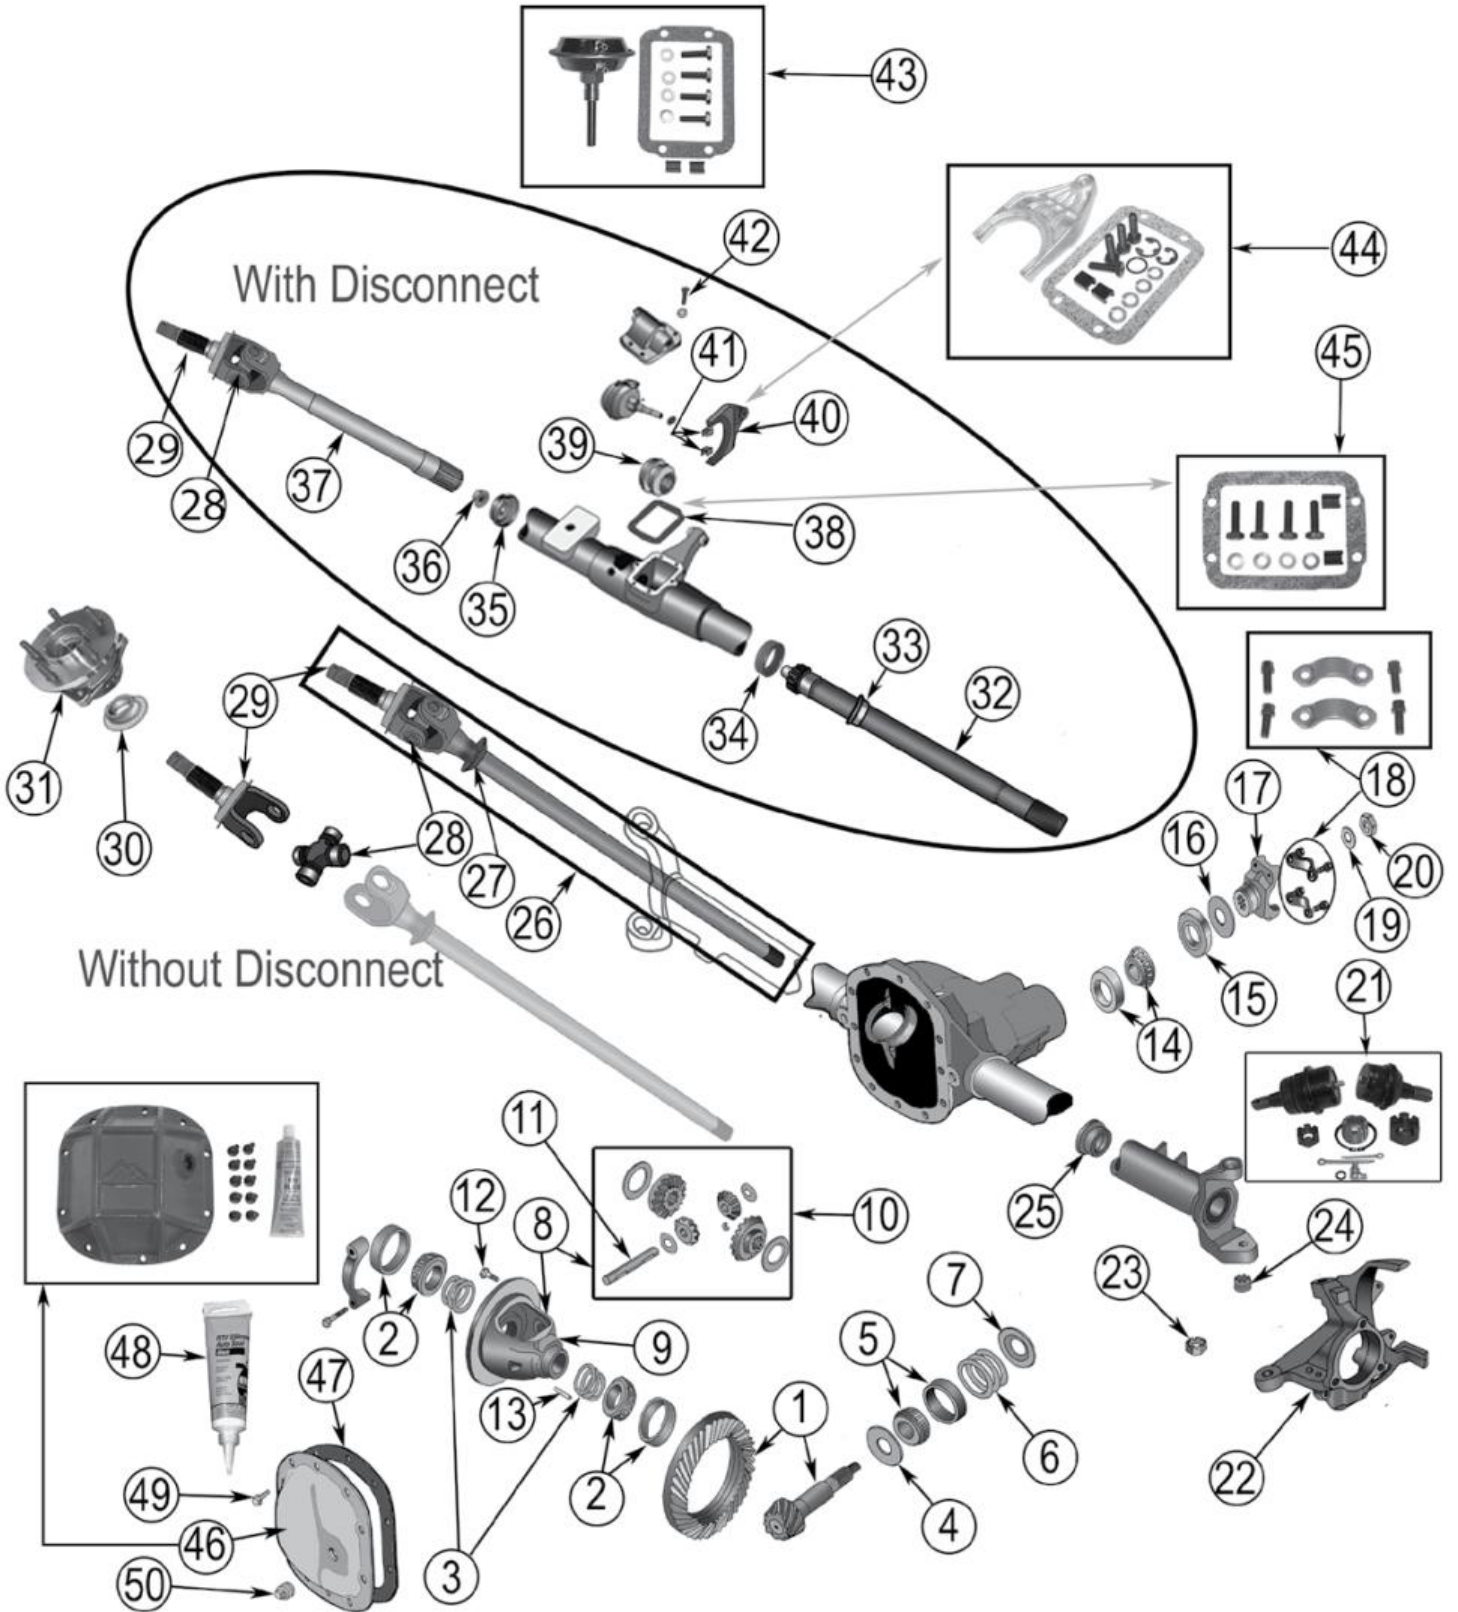

Item#	Description	Years	Comments	Ratio	Replaces Part #
1	Ring & Pinion Set	87/95		3.07	83500187
		87/95		3.55	83505480
		87/95		3.73	4746074
		87/95		4.10	83502353
		87/95		4.56	83503424
2	Bearing Set, Carrier	87/95	Includes 2 Bearings & 2 Cups	All	J8126500
3	Shim Set, Carrier	87/95		All	83500191
4	Slinger, Oil	87/95	Inner	All	3893982
5	Bearing Set, Pinion	87/95	Inner	All	J8126499
6	Shim Set, Pinion	87/95		All	83500192
7	Baffle, Pinion	87/95		All	J0934937
8	Case Assembly, Differential	87/89	Includes Gear Set	3.55 & Lower	J8130755
		87/89	Includes Gear Set	3.73 & Higher	83500169
		90/95	Includes Gear Set	3.55 & Lower	5252582
		90/95	Includes Gear Set	3.73 & Higher	5252590
9	Case, Differential	90/95	Less Gear Set; Includes 3, 12, 13, 47	3.55 & Lower	J8126515
		87/95	Less Gear Set; Includes 3, 12, 13, 47	3.73 & Higher	J8126496
10	Gear Set, Differential	87/89		All	83500190
		90/95		All	5252591
11	Shaft, Differential	87/95		All	5003840AA
12	Bolt, Ring Gear	87/95	Each	All	J0649454
	Bolt Kit, Ring Gear	87/95	Includes 10 Bolts	All	4720891
13	Pin, Differential Shaft	87/95	Roll Type	All	J0636360
14	Bearing Set, Pinion	87/95	Outer	All	J8124052
15	Seal, Pinion	87/93	w/o Yoke Slinger (See #17)	All	J0998092
		87/95	w/ Yoke Slinger (See #17)	All	83503390
16	Slinger, Oil	87/95	Outer	All	J0636566
17	Yoke, Pinion	87/93	(OEM Had Slinger)	All	J8131656
		87/95	(OEM Had No Slinger)	All	83503388
18	Strap & Bolt Kit	87/95	Hex Head Bolts	All	4006698K
		87/95	12-Point Head Bolts	All	4006928K
19	Washer, Pinion	87/95		All	J4004913
20	Nut, Pinion	87/95		All	J0801367
21	Ball Joint Kit	87/95	Includes 1 Upper & 1 Lower w/ Hardware	All	83500202
	Heavy Duty Ball Joint Kit	87/95	Includes 1 Upper & 1 Lower w/ Hardware	All	RT21003
22	Knuckle, Steering	87/89	Right	All	53000626*
		87/89	Left	All	53000625*
		90/95	Right	All	52067576
		90/95	Left	All	52067577
23	Nut, Lower Ball Joint	87/95	Left or Right	All	J8123318
24	Split Ring, Ball Joint	87/89	Left or Right	All	83500203
25	Seal, Axle Shaft	87/95	Left	All	J8121781
		87/95	Right (O.D. 2.29")	All	83500199
		87/95	Right (O.D. 2.125")	All	83503504

* This Part # not currently carried by Crown Automotive