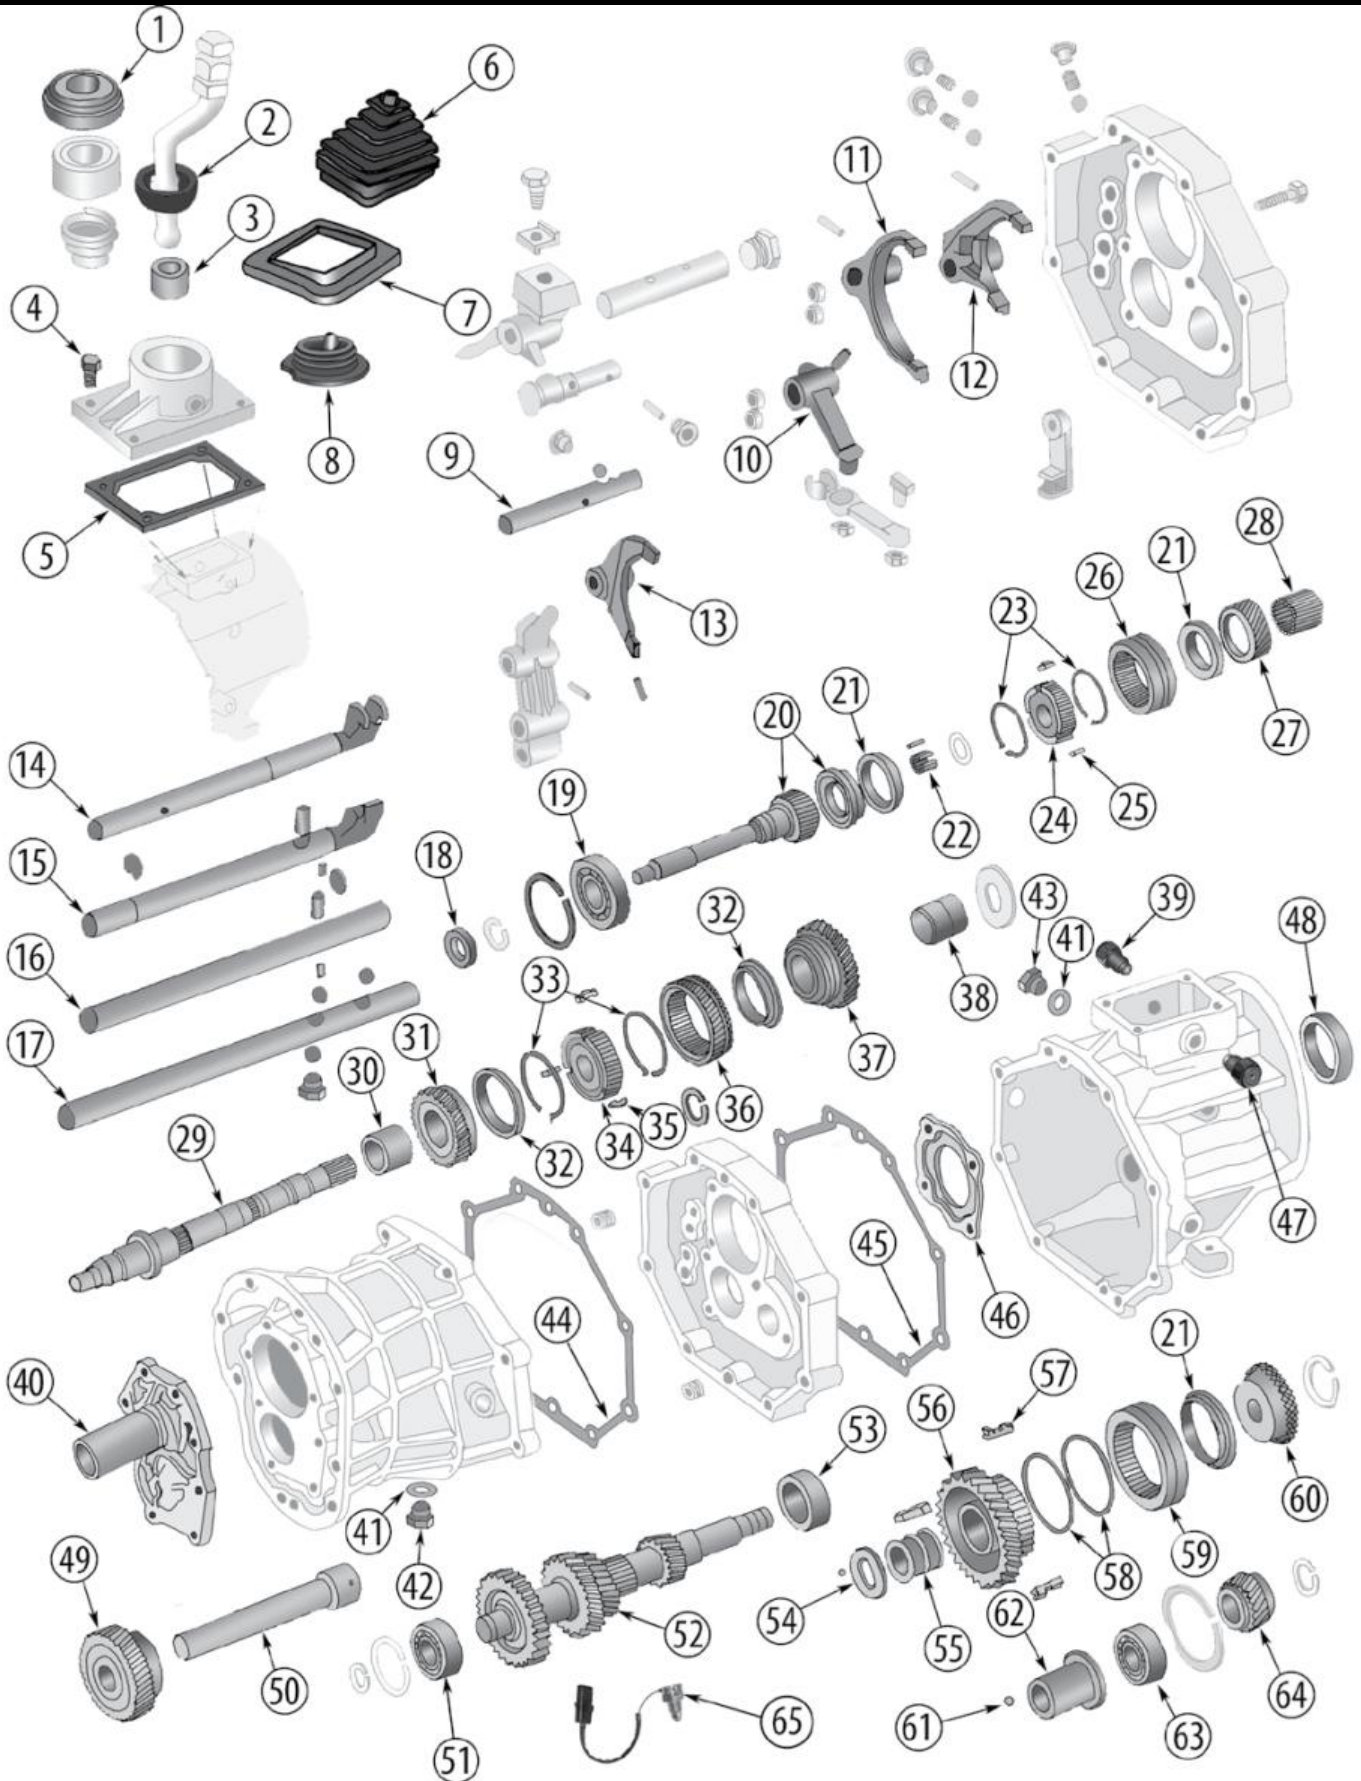

Item	Description	Comments	Transmission	Replaces Part #
1	Boot, Gear Shift		AX4, AX5	83500520
2	Shift Retainer Seal		AX4, AX5	4864220X
3	Bushing, Shift Lever		AX4, AX5	83500519
4	Bolt, Shift Lever Housing	XJ, MJ Only	AX4, AX5	83500525
5	Shift Retainer Gasket		AX4, AX5	83500521
6	Shift Boot	Upper; TJ	AX5	52078558
7	Bezel, Gearshift Lever Boot	84/94 XJ, MJ; TJ	AX4, AX5	53000056AB
8	Shift Boot	Lower; Shifter to Body; TJ	AX5	52078970AC
9	Shaft, Rear Reverse Gear Shift		AX4, AX5	83500536
10	Fork, Reverse Gear Shift		AX4, AX5	83500526
11	Fork, 3rd & 4th Gear Shift	After 11/6/1988; Includes Synchronizer Sleeve	AX4, AX5	4740236
12	Fork, 1st & 2nd Gear Shift		AX4, AX5	83502662
13	Fork, 5th Gear Shift	Until 4/1/1993 After 4/1/1993	AX5 AX5	83500637 * 4746656
14	Shaft, 3rd & 4th Gear Shift		AX4 AX5	83506048 * 83506047
15	Shaft, 1st & 2nd Gear Shift		AX4, AX5	83506055
16	Shaft, Front Reverse Gear Shift	Until 4/1/1993 Until 4/1/1993	AX4 AX5	83506053 83506052
17	Shaft, 5th Gear Shift	Until 4/1/1993 After 4/1/1993	AX5 AX5	83500538 4746660
18	Seal, Input		AX4, AX5	83500501
19	Bearing, Input Shaft	Front; 84/85 Front; 86/02	AX4, AX5 AX4, AX5	83500643 83502681
20	Shaft, Input	84/85 w/ Gas Engine; Until 11/5/1988 w/ Gas Engine; After 11/5/1988	AX4, AX5 AX4, AX5 AX4, AX5	83500554 * 83502682 83506020
21	Blocking Ring, 3rd & 4th Gear Synchronizer		AX4, AX5	83500566
22	Needle Bearing, Input Shaft	13 Required	AX4, AX5	83502680
23	Spring, 3rd & 4th Gear Synchronizer		AX4, AX5	83500568
24	Hub, 3rd & 4th Gear Synchronizer	Until 11/5/1988 After 11/5/1988	AX4, AX5 AX4, AX5	83500562 83506027
25	Key, 3rd & 4th Gear Synchronizer	Until 11/5/1988 After 11/5/1988	AX4, AX5 AX4, AX5	83500565 83506029
26	Sleeve, 3rd & 4th Gear Synchronizer	Until 11/5/1988 After 11/5/1988; Includes Fork	AX4, AX5 AX4, AX5	83500563 4740236
27	Gear, 3rd		AX4, AX5	83500552 *
28	Bearing, 3rd Gear	Caged Roller Bearing	AX4, AX5	83500576
29	Main Shaft	LHD, 4WD	AX4, AX5	83503105
30	Bearing, 2nd Gear	Caged Roller Bearing	AX4, AX5	83500577
31	Gear, 2nd	Until 11/5/1988 After 11/5/1988	AX4, AX5 AX4, AX5	83500551 83506018
32	Blocking Ring, 1st & 2nd Gear Synchronizer	2 Required	AX4, AX5	83500567
33	Spring, 1st & 2nd Gear Synchronizer	2 Required	AX4, AX5	83500569
34	Hub, 1st & 2nd Gear Synchronizer		AX4, AX5	83500561
35	Key, 1st & 2nd Gear Synchronizer		AX4, AX5	83500564

* This Part # not currently carried by Crown Automotive