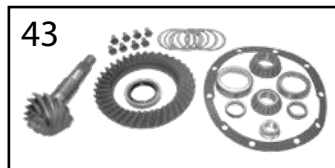

Item #	Description	Years	Comments	Ratio	Includes	Replaces Part #
19	Yoke, Pinion	87/95	w/ 3.219" U-Joint Length	All		83503318
		94/95	w/ 3.625" U-Joint Length	All		4746835
20	Strap & Bolt Kit, U-Joint	87/95	Hex Head Bolts	All		4006698K
		87/95	12-Point Head Bolts	All		4006928K
21	Nut, Pinion	87/95		All		J3182601
22	Seal, Axle	87/89	Inner	All		83503010
23	Axle Shaft Assembly	87/89	Right (28.85" Long)	All	24, 25, 30	83502882
		87/89	Left (30.35" Long)	All	24, 25, 30	83502883
24	Axle Shaft	87/89	Right (28.85" Long)	All		53000403
		87/89	Left (30.35" Long)	All		53000404
		1990	Right w/o ABS (29.04" Long)	All		5252956
		1990	Left w/o ABS (30.54" Long)	All		5252957
		91/92	Right (29.04" Long)	All		5252948
		91/92	Left (30.54" Long)	All		5252949
		93/95	Right (29.00" Long)	All		4713192
		93/95	Left (30.62" Long)	All		4713193
25	Stud, Wheel	87/95		All		83503053
26	Retainer, Axle Shaft	87/89		All		83503022
27	Seal, Axle Shaft	87/89	Outer	All		53000477
		90/95		All		4856336
28	Bearing, Axle Shaft	87/89		All		53000475
		90/95		All		J8134036
29	Retaining Ring, Axle Shaft	87/89		All		83503054
30	Bearing & Retainer Kit, Axle Shaft	87/89		All	26, 27, 28, 29	83501451
31	Bearing Kit, Axle Shaft	87/89		All	27, 28, 39	53000475K
32	Retainer, Axle Shaft	90/95	C-Clip	All		5252505
33	Axle Shaft Bearing Kit	90/95		All	27, 28, 32	8134036K
34	Cover, Differential Case	87/95		All	34, 36	83505125
35	Gasket, Differential Cover	87/95	Paper	All		35AXCG
36	Plug, Differential Cover	87/95		All		5252504
37	Differential Cover Kit	87/95		All	34, 35, 36, Cover Bolts	5252493
38	HD Differential Cover Kit	87/95	Red	All	34, 35, 36, 38, Cover Bolts	RT20025
		87/95	Black	All	34, 35, 36, 38, Cover Bolts	RT20032
39	RTV Silicone Sealant	87/95		All		J8993317
40	HD Performance Axle Kit	93/95		All		RT23001
41	Bearing & Seal Master Kit	90/95		All	2, 14, 15, 17, 18, 21, 27, 28, 35	D35MASKIT
42	Ring & Pinion Master Kit	87/95		3.07	1, 14, 15, 17, 18, 35	7072441X
43	Ring & Pinion Master Kit	87/95		3.55	1, 14, 15, 17, 18, 35	7072443X
44	Ring & Pinion Master Kit	87/95		4.11	1, 14, 15, 17, 18, 35	7072444X
45	Pinion Bearing & Seal Kit	87/95		All	14, 15, 17, 18, 35	D35PBK
46	Pinion & Carrier Bearing Kit	87/95		All	2, 3, 15, 16, 17, 18, 21, 38	3171166K
47	U-Bolt Yoke Kit	87/95	w/ 3.219" U-Joint Length	All		D35YOKEUBK
48	Pinion & Differential Shim Kit	87/95		All	3, 16	5017214AA