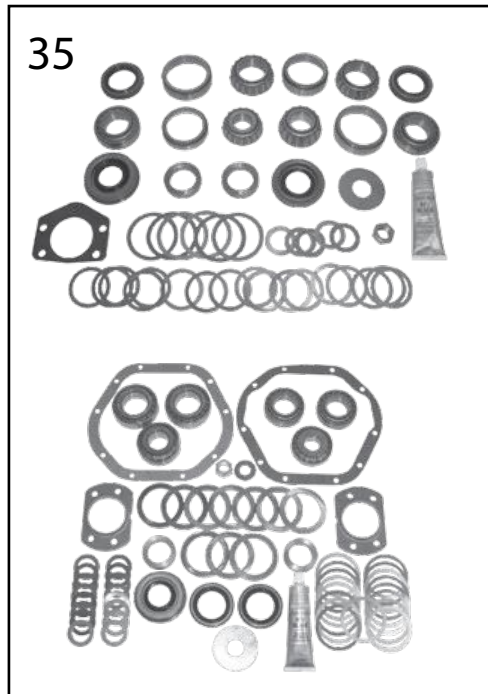

Item #	Description	Years	Comments	Ratio	Includes	Replaces Part #
4	Case Kit, Differential, Standard	00/03	Less Gear Set; Uses 3/8" Bolts	3.73 & Lower		J8130017
5	Case Assembly, Differential	03/06	Standard; Uses 7/16" Bolts	3.73 & Lower		5103031AA *
6	Case Assembly, Differential	97/04	Trac-Lok; Uses 3/8" Bolts	3.73 & Lower	5	J0994341
		97/04	Trac-Lok; Uses 3/8" Bolts	3.73 & Lower	2, 3, 5, 12, 32, 34	83505431
		03/06	Trac-Lok; Uses 7/16" Bolts	3.73 & Lower	2, 3, 5, 12, 32, 34	5103017AA
		03/06	Tru-Lok; Uses 7/16" Bolts	4.10 & Higher	6	52104572AA *
7	Gear Set, Differential, Standard	00/06		All	7, 12	4778595
8	Gear Set, Differential, Trac-Lok	97/06		All	8, 12, 32, 34	83505432
9	Disc Kit, Differential	97/06	w/ Trac-Lok	All		J0994345
10	Shaft, Differential	97/06	w/ Standard or Trac-Lok	All		83503069
11	Pin, Differential Shaft	1997	Roll Pin	All		J0636360
		98/99	Threaded Pin	All		5252502
		00/06	w/ Standard or Trac-Lok; Roll Pin	All		J0636360
12	Bolt Kit, Ring Gear	97/02	Includes 10 3/8"-24 Bolts	All		4720891
		02/06	Includes 10 7/16"-20 Bolts	All		5012810AC
13	Bearing Kit, Pinion	97/06	Inner	All		J8124051
14	Shim Set, Pinion	97/06	w/ Standard or Trac-Lok	All	14, 21, 22, 32	J8129221
15	Bearing Kit, Pinion	97/06	Outer	All		J8124052
16	Slinger, Pinion	97/06		All		J0636566
17	Seal, Pinion	97/01	Non-Flanged	All		83503390
		01/06	w/ Standard or Trac-Lok; Flanged	All		5072473AA
		03/06	w/ Tru-Lok	All		5066446AA
18	O-Ring, Pinion Yoke	03/06	w/ Tru-Lok	All		5012453AA
19	Yoke, Pinion	1997	w/ Standard or Trac-Lok	All		83503388
		98/06	w/ Standard or Trac-Lok	All		4897026AA
		03/06	w/ Tru-Lok	All		4797689
20	Strap & Bolt Kit, U-Joint	97/06	Hex Head Bolts	All		4006698K
		97/06	12-Point Head Bolts	All		4006928K
21	Washer, Yoke	97/06	w/ Standard or Trac-Lok	All		J4004913
22	Nut, Pinion	97/06	w/ Standard or Trac-Lok	All		J0801367
		03/06	w/ Tru-Lok; Flanged	All		5017755AA

* This Part # not currently carried by Crown Automotive