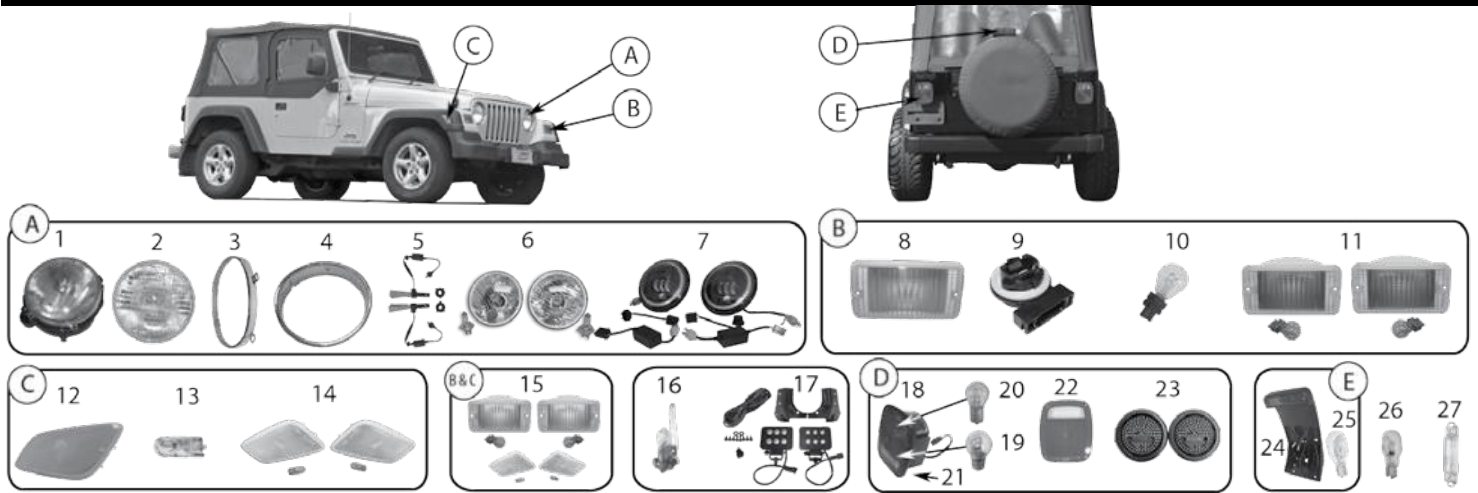

LIGHTING

TJ Wrangler 1997-2006

Item #	Description	Years	Position	Comments	Replaces Part #

Front

1	Headlight Assembly	97/06	Left	Includes Sealed Beam Headlight, Leveling Device, & Retaining Ring	55055033AE
		97/06	Right	Includes Sealed Beam Headlight, Leveling Device, & Retaining Ring	55055032AE
2	Headlight	97/06	L or R	H6024 Sealed Beam	LOJH6024
		97/06	L or R	H6024 Blue Sealed Beam	154905AA
3	Headlight Retainer	97/06	L or R	Chrome	4874378
4	Headlight Bezel	97/06	Left	Chrome	55055047
		97/06	Right	Chrome	55055046
5	LED Headlight Bulb Set	97/06	L & R	H4 White LED Bulbs	RT28051
6	Halogen Light Conversion Kit	97/06	L & R	Pair of 7" Round Assemblies w/ H4 55/60W Bulbs; Meets DOT/SAE	RT28006
7	LED Headlamp Set	07/17	L & R	w/o Halo Ring; 6500K Temperature; Anti-Flicker Module Included	RT28104
		07/17	L & R	w/ Amber & White LED Switchback Halo; 6500K Temperature; w/ Anti-Flicker Module Included	RT28105
8	Parking Light	04/06	Left	Amber Lens; Bulb & Socket Not Included	55157033AA
		04/06	Right	Amber Lens; Bulb & Socket Not Included	55157032AA
		97/03	Left	Amber Lens; Bulb & Socket Not Included	55156489AA
		97/03	Right	Amber Lens; Bulb & Socket Not Included	55156488AA
		97/06	Left	Clear Lens w/ Amber Bulb; Socket Not Included	RT28022
		97/06	Right	Clear Lens w/ Amber Bulb; Socket Not Included	RT28021
9	Parking Light Socket	97/06	L or R	Front Parking & Signal	68060366AA
10	Turn Signal, Parking Light Bulb	97/06	L or R	3157 Clear Bulb	L0003157
		97/06	L or R	3157 Clear Long Life Bulb	L003157KLC
		97/06	L or R	w/ Clear Parking Lights; 3157A Amber Bulb	L03157NA
		97/06	L or R	w/ Clear Parking Lights; 3157A Amber Long Life Bulb	L0003157AK
		97/06	L & R	3159 White LED Bulbs	RT28067
	LED Turn Signal, Parking Light Bulb Set	97/06	L & R	w/ Clear Parking Lights; 3157A Amber LED Bulbs	RT28065