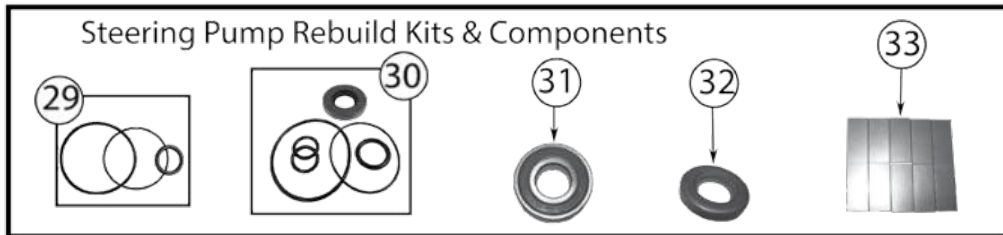

Item #	Description	Position	Years	Model	Comments	Replaces Part #
19	Steering Adjuster	Drag Link	93/98	All	5.0" Long	52005742
20	Tie Rod End	Drag Link; to Pitman Arm	93/98	All	w/ Left Hand Threads	52005739
21	Tie Rod Assembly Kit		93/98	All	w/ 4.0L Engine; LHD	52087674K
			93/98	All	w/ 5.2L, 5.9L Engines	52037996K
22	Tie Rod End	Tie Rod; to Drag Link	93/98	All	LHD w/ 4.0L Engine; w/ Right Hand Threads	52005740
		Tie Rod; to Drag Link	94/96	ZJ	RHD	53054315
23	Steering Adjuster	Tie Rod	93/98	All	w/ 4.0L Engine; 34.5" Long	52087674
24	Tie Rod End	Tie Rod; Left Side	93/98	All	w/ 4.0L Engine; w/ Left Hand Threads	52005741
			93/98	All	w/ 5.2L, 5.9L Engines; w/ Left Hand Threads	52005739
25	Steering Adjuster	Tie Rod	93/98	All	w/ 5.2L, 5.9L Engines; 5.0" Long	52005742
26	Tie Rod End	Tie Rod; to Drag Link	93/98	All	w/ 5.2L, 5.9L Engines	52037996
27	Tie Rod End Nut		93/98	All	Tie Rod or Drag Link to Knuckle or Pitman Arm	J0274428
28	Heavy Duty Steering Kit		93/98	All	LHD; w/ 4.0L Engine; w/ Stabilizer	RT21005
			93/98	All	LHD; w/ 4.0L Engine; w/o Stabilizer	RT21004
			93/98	ZG	RHD; w/ 4.0L, 2.5L Diesel Engines; w/ Stabilizer	RT21007
			93/98	ZG	RHD; w/ 4.0L, 2.5L Diesel Engines; w/o Stabilizer	RT21006
29	Power Steering Pump Seal Kit		93/96	ZJ		83501825
30	Power Steering Pump Seal Kit		93/96	ZJ		4728247
31	Power Steering Pump Bearing	Front	93/98	All		83504034
32	Power Steering Pump Seal		93/96	ZJ		83501814
33	Power Steering Pump Vane Kit		93/96	ZJ		83501827
34	Steering Gear Valve Assembly Bearing		93/98	All	Located inside Valve Assembly	J8130142
35	Steering Gear Sector Shaft Seal Kit		93/96	ZJ		J8134568
			97/98	All		4470365
36	Steering Gear Seal Kit		93/98	ZJ	LHD	J8125039
			97/98	ZG	LHD w/o Speed Proportional Steering	J8125039
37	Steering Gear Rack Seal Kit		93/96	ZJ		4728249
38	Steering Gear Valve Assembly Bearing Kit		93/98	All	Located on End of Valve Assembly	J8130152
39	Steering Gear Valve Assembly Seal Kit		93/96	ZJ		J3204833
40	Steering Gear Adjuster Plug Seal Kit		93/96	ZJ		J8130157
			97/98	All		4886349AA
41	Steering Gear End Plug Seal Kit		93/98	All		J8125037
42	Steering Gear Thrust Bearing Repair Kit		97/98	ZJ		4897000AA
43	Steering Gear Rack Kit		93/98	All	Includes Rack; Hardware & Grease	4713061
44	Steering Gear Seal Kit		93/98	ZJ		J8125038