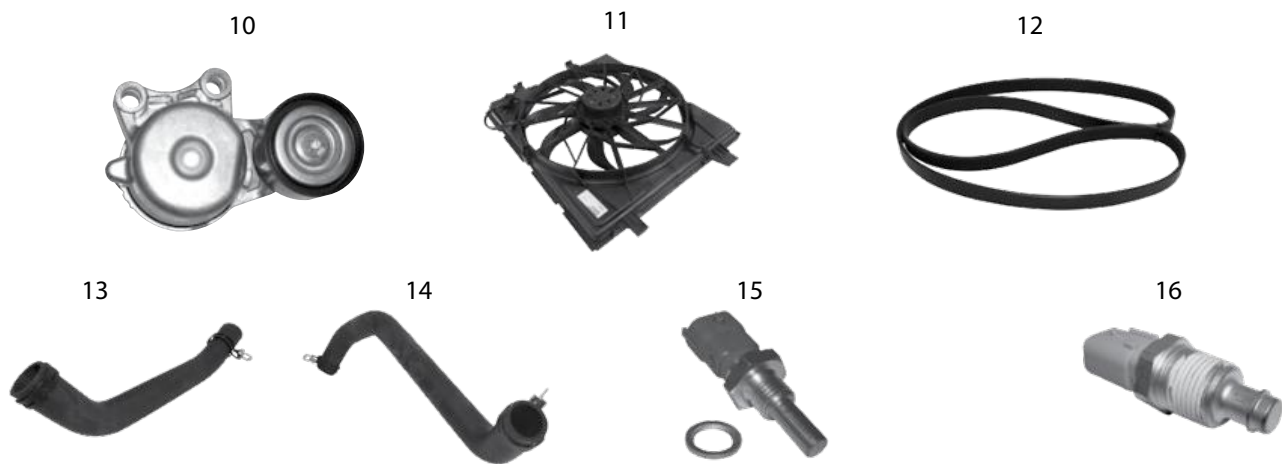

*This Part # not currently carried by Crown Automotive

Item #	Description	Years	Engine	Comments	Dimensions	Type	Replaces Part #
10	Drive Belt Tensioner	14/15	3.0L Gas	Smooth			5184617AD *
		11/15	3.6L	Smooth			5184617AD *
		11/16	3.0L Dsl.	Smooth			68148386AA