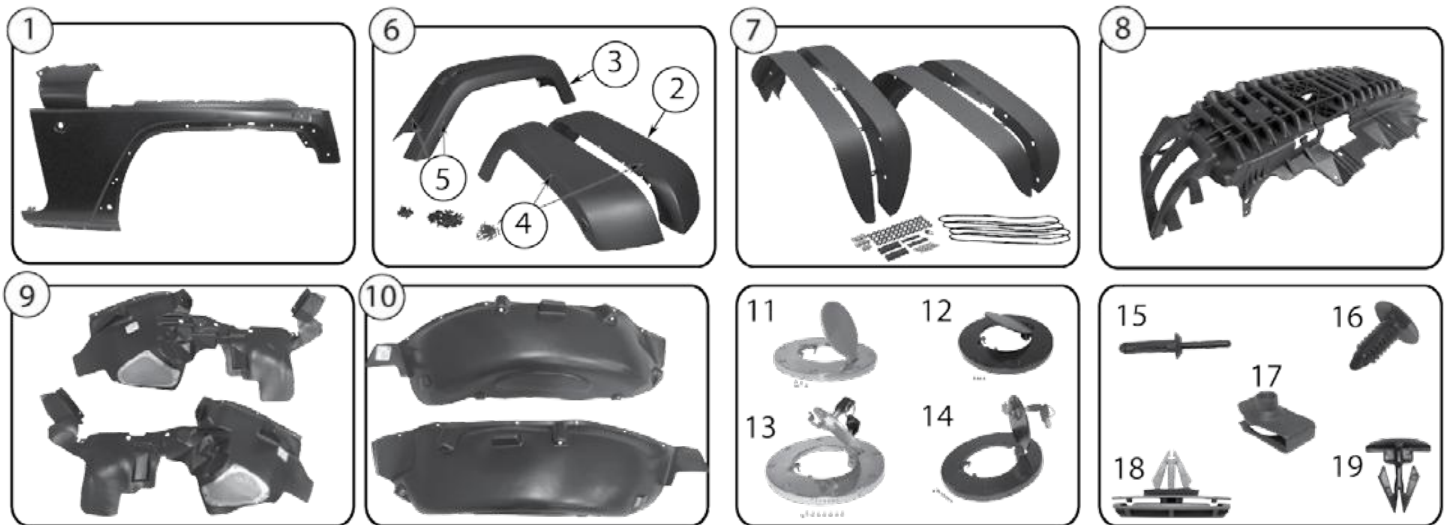

Item #	Description	Years	Position	Color	Comments	Replaces Part #
Fender & Related						
1	Fender	07/17	Left	Black Primed		68002399AD
		07/17	Right	Black Primed		68002398AD
2	Fender Flare	07/17	Front, Left	Black Textured		5KF09RXFAG
		07/17	Front, Left	Smooth Paintable		5KC87TZZAG
		07/17	Front, Right	Black Textured		5KF08RXFAG
		07/17	Front, Right	Smooth Paintable		5KC86TZZAG
3	Fender Flare	07/17	Rear, Left	Black Textured		5KF17RXFAE
		07/17	Rear, Left	Smooth Paintable		5KC85TZZAE
		07/17	Rear, Right	Black Textured		5KF16RXFAE
		07/17	Rear, Right	Smooth Paintable		5KC84TZZAE
4	Fender Flare Set	07/17	Front, L & R	Black Textured	Includes 2 Flares & Hardware	5KFKFR
5	Fender Flare Set	07/17	Rear, L & R	Black Textured	Includes 2 Flares & Hardware	5KFKRR
6	Fender Flare Kit	07/17	F & R, L & R	Black Textured	Includes 4 Flares & Hardware	5KFK
		07/17	F & R, L & R	Smooth Paintable	Includes 4 Flares & Hardware	5KCK
7	Fender Flare Kit	07/17	F & R, L & R	Textured Steel	Includes 4 Flares & Hardware	RT26085
8	Fender Flare Brace	07/17	Front, Left	Black	Fits Under Fender Flare	55078134AF
		07/17	Front, Right	Black	Fits Under Fender Flare	55078135AF
9	Fender Liner	07/17	Front, Left			55157117AH
		07/17	Front, Right			55157116AH
10	Fender Liner	07/17	Rear, Left			55157127AH
		07/17	Rear, Right			55157126AH
11	Fuel Door	07/17		Polished Aluminum	Non-Locking	RT26051
12	Fuel Door	07/17		Black	Non-Locking	RT26053
13	Fuel Door	07/17		Polished Aluminum	Locking	RT26052
14	Fuel Door	07/17		Black	Locking	RT26054
15	Retainer	07/17	F or R, L or R		Flare Mounting; M6.3 X 25 Rivet	6506007AA
16	Retainer	07/17	F or R, L or R		Flare Mounting; 5/16" X 13/16	J4007117
17	Clip Nut	07/17	F or R, L or R		Flare Mounting; M6 X 1	6504118
18	Retainer	07/17	F or R, L or R		Flare Mounting	55157055AA
19	Retainer	07/17	Front, L or R		Flare Mounting; 1 Required Per Flare	68033045AA