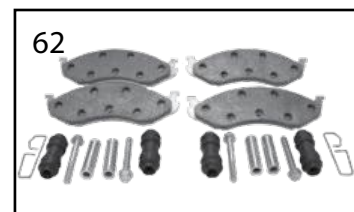

Continued to Next Page . . .

BRAKE

ZJ, ZG Grand Cherokee 1993 - 1998

PARKING BRAKES

Item #	Description	Years	Position	Notes	Replaces Part #
53	Parking Brake Shoe Set	1994	Rear	Up to VIN # 358321; w/ Rear Disc Brakes	4762114
		94/98	Rear	After VIN # 358321; w/ Rear Disc Brakes	4796337
54	Parking Brake Adjuster Plug	94/98	Rear	w/ Rear Disc Brakes	4762121
55	Parking Brake Cable	93/98	Front		52008232
		93/96	Left Rear	w/ Rear Drum Brakes	52007588
		94/98	Left Rear	w/ Rear Disc Brakes; 43.8" Long	52008905
		93/96	Right Rear	w/ Rear Drum Brakes	52005387
		94/98	Right Rear	w/ Rear Disc Brakes; 34.25" Long	52008904
56	Parking Brake Hardware Kit	94/98	Rear	After VIN # 358321; w/ Rear Disc Brakes; Includes Pins, Springs, & Adjusters	4796337HK
57	Brake Pedal Pad	93/96		w/ Automatic Transmission, 6" Wide	52002749
		93/94		w/ Manual Transmission	52002750
		93/98		w/ Automatic Transmission, 5" Wide	52078540
58	Pedal Pin Bushing	93/98		Isolates Pedal From the Master Cylinder Rod	4446361
59	Brake Pedal Bushing	93/98		Plastic; 2 Required per Pedal	J3225981
60	Brake Light Switch	1993			56006981
		94/98			56042023