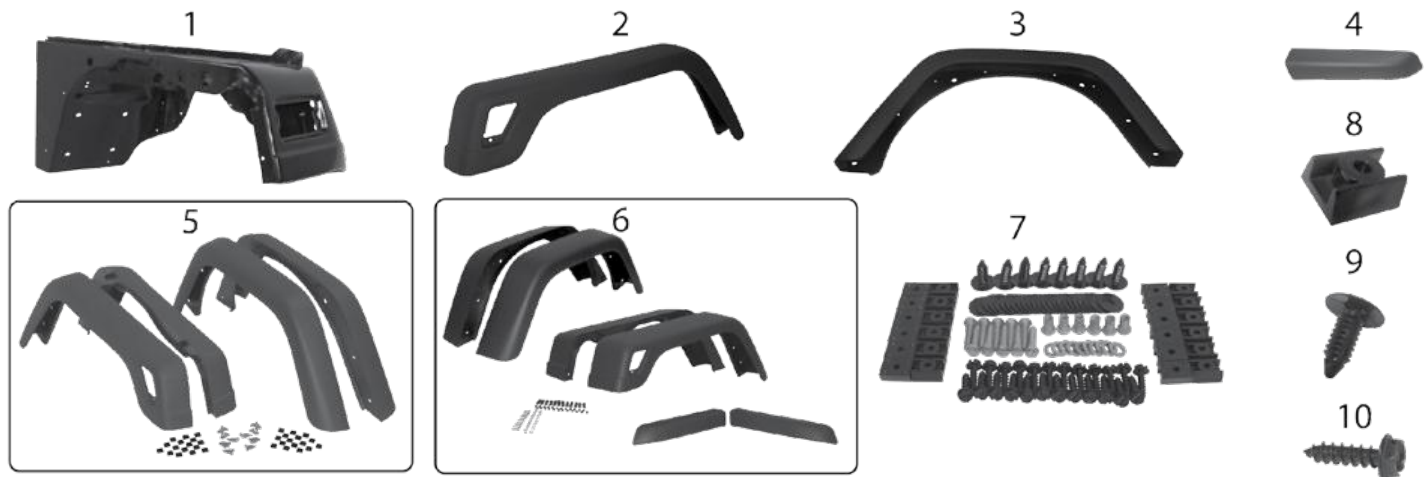

Item #	Description	Year	Position	Color	Comments	Replaces Part #	
Fender & Related							
1	Fender	97/06	Left	Black Primed		5003951AD	
		97/06	Right	Black Primed		5003950AD	
2	Fender Flare	97/06	Front	Left	Textured Black	w/o Sahara or Rubicon Package; 3-3/4" Wide	55254919
		97/06	Front	Left	Textured Black	6-5/8" Wide	552549197
		97/06	Front	Right	Textured Black	w/o Sahara or Rubicon Package; 3-3/4" Wide	55254918
		97/06	Front	Right	Textured Black	6-5/8" Wide	552549187
3	Fender Flare	97/06	Rear	Left	Textured Black	w/o Sahara or Rubicon Package; 3-3/4" Wide	55175727
		97/06	Rear	Left	Textured Black	6-5/8" Wide	551757277
		97/06	Rear	Right	Textured Black	w/o Sahara or Rubicon Package; 3-3/4" Wide	55175726
		97/06	Rear	Right	Textured Black	6-5/8" Wide	551757267
4	Fender Flare Extension	97/06	Front	Left	Textured Black	3-3/4" Wide	55254929
		97/06	Front	Right	Textured Black	3-3/4" Wide	55254928
5	Fender Flare Kit	97/06	F & R	L & R	Textured Black	4 Piece - 3-3/4" Wide; Includes Hardware	55254918K
		97/06	F & R	L & R	Textured Black	4 Piece - 6-5/8" Wide; Includes Hardware	55254918K7
6	Fender Flare Kit	97/06	F & R	L & R	Textured Black	6 Piece - 3-3/4" Wide; Includes Hardware	55254918K6
		97/06	F & R	L & R	Textured Black	6 Piece - 6-5/8" Wide; Includes Hardware	55254918K76
7	Fender Flare Hardware Kit	97/06	F & R	L & R		4918K	
8	Fender Flare Nut	97/06	F or R	L or R		24 Required Per Vehicle	J4004868
9	Fender Flare Push Pin	97/06	F or R	L or R		8 Required	J4007117
10	Fender Flare Screw	97/06	F or R	L or R		24 Required Per Vehicle	J4002337