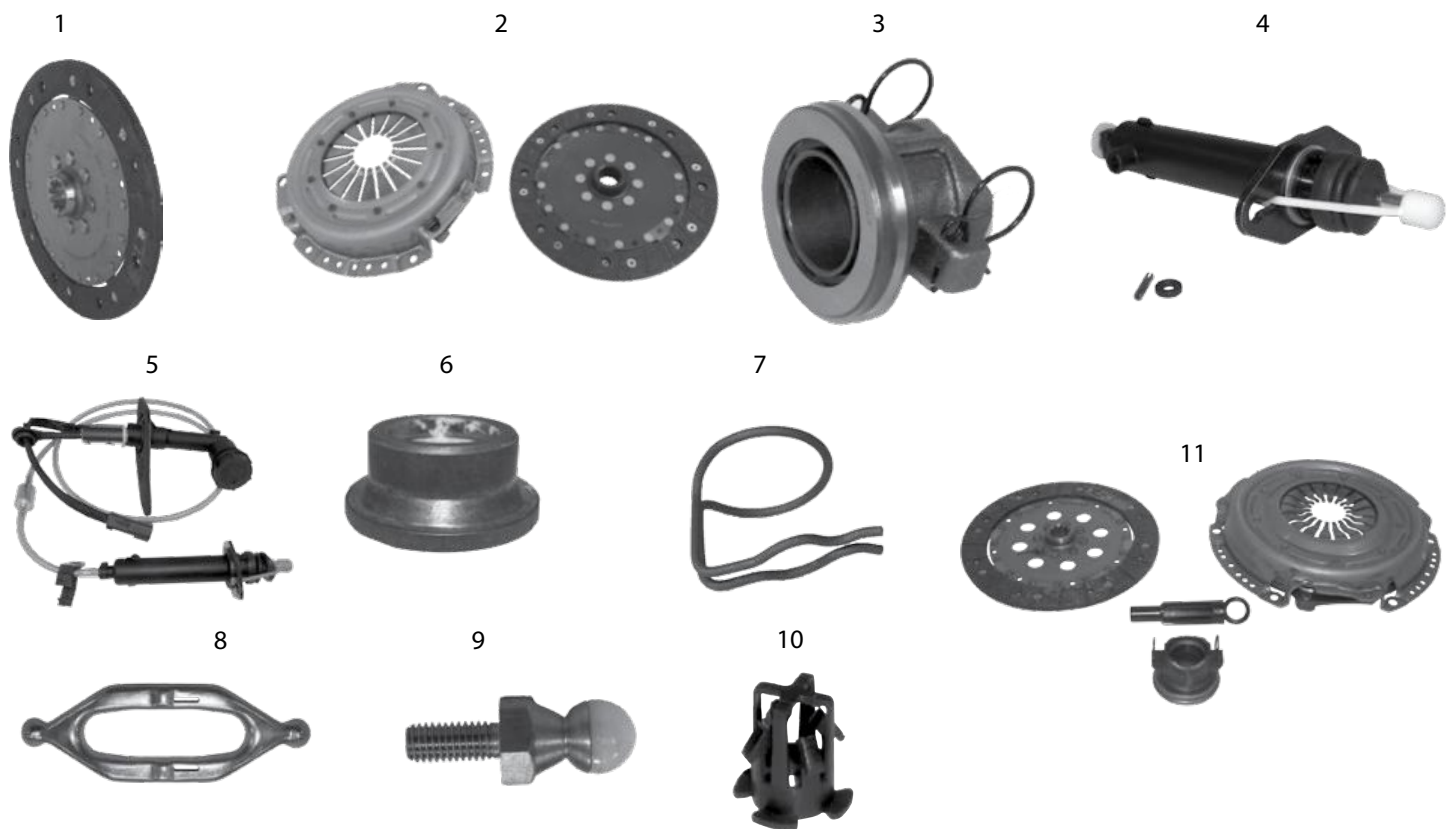

CLUTCH

ZJ, ZG Grand Cherokee 1993-1998

Item #	Part Description	Years	Model	Engine	Notes	Spline Count	Spline Diameter	Disc Size	Replaces Part #	
1	Clutch Disc	93/94	ZJ	4.0L		10	1.125"	10.5"	53008259	
		97/98	ZG	2.5L Dsl.		10	1.125"	10.375"	52104363AA	
2	Pressure Plate	93/94	ZJ	4.0L					4638411C	
		97/98	ZG	2.5L Dsl.					52104045	
3	Clutch Kit	93/94	ZJ	4.0L		10	1.125"	10.5"	68044869AA	
		97/98	ZG	2.5L Dsl.		10	1.125"	10.375"	4864835	
4	Clutch Release Bearing	93/94	ZJ	All					53008342	
		97/98	ZG	All					53008342	
5	Clutch Master Cylinder	93/94	ZJ	All					52107624MC	
6	Clutch Slave Cylinder	93/94	ZJ	All					52107624S	
7	Clutch Hydraulic Assembly	93/94	ZJ	4.0L	LHD					52107624
		1997	ZG	2.5 Dsl.	LHD					52107662
		97/98	ZG	2.5 Dsl.	RHD					53054360AC
		1998	ZG	2.5 Dsl.	LHD					52107662AC
8	Pilot Bearing	93/94	ZJ	4.0L					53009181	
9	Clutch Alignment Tool	93/94	ZJ	4.0L		10	1.125"			53010
		97/98	ZG	4.0L		10	1.125"			53010

CLUTCH

KJ Liberty 2002 - 2007

Item #	Description	Years	Engine	Notes	Spline Count	Spline Diameter	Disc Size	Replaces Part #
1	Clutch Disc	02/04	2.4L		19	1"	9"	52104026
		2005	2.4L		10	1.125"	9"	52104581AE
		02/04	3.7L		10	1.125"	10.625"	52104315AC
2	Clutch Kit	02/04	2.4L		19	1"	9"	5072990AB
3	Clutch Release Bearing	02/07	All					53008342
4	Clutch Slave Cylinder	05/07	2.4L, 3.7L, 2.8L Dsl.					52129182S
5	Clutch Hydraulic Assembly	02/04	2.4L, 3.7L	LHD				52109746AB
		05/07	2.4L Gas, 2.8L Dsl.	LHD				52129184AG
		05/07	2.8L Dsl., 3.7L	RHD				52129182AF
6	Pilot Bearing	02/04	2.4L					52104337AA
		2005	2.4L	w/o Sleeve				53009181
		02/07	3.7L	w/ Sleeve				53009180AB
7	Clutch Fork Spring	02/07	All				4338855	
8	Clutch Fork	02/07	All				53006388	
9	Clutch Fork Pivot	02/07	All				52087542	
10	Clutch Master Cylinder Bushing	02/04	All	To Clutch Pedal Bushing				4643448