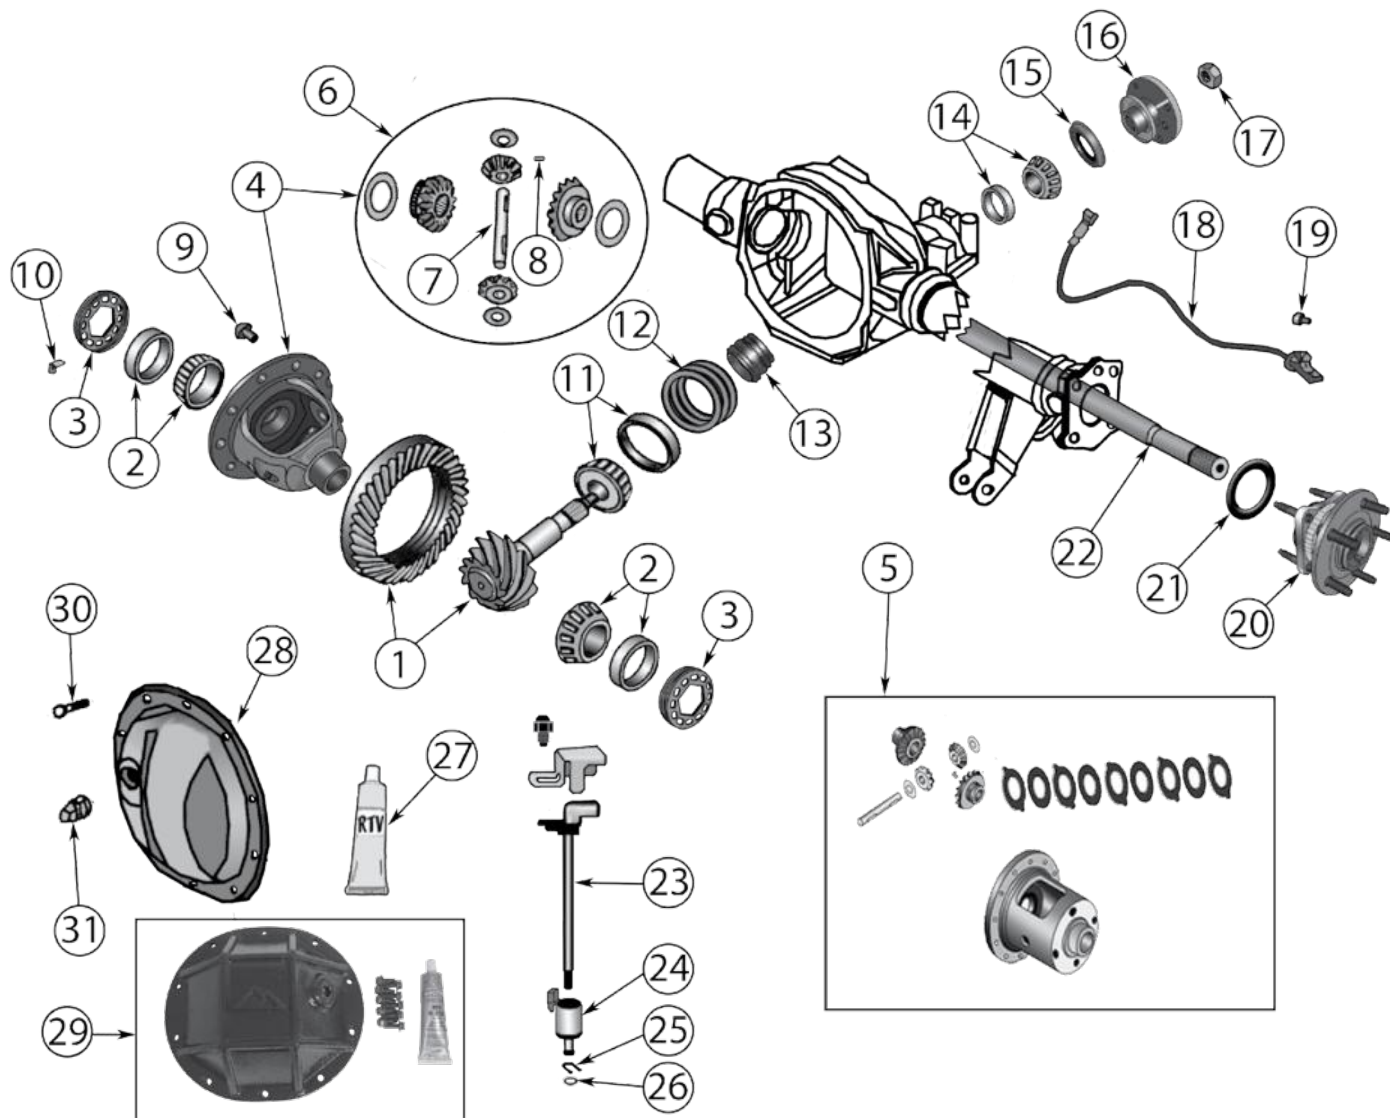

AXLE

Chrysler 8.25" Rear Axle | WK, WH Grand Cherokee, XK, XH Commander

Item #	Description	Years	Comments	Ratio	Replaces Part #
1	Ring & Pinion	05/10		3.07	5135768AB *
		05/10		3.55	5175783AB *
		05/10		3.73	5143812AA
2	Bearing Set, Differential	05/10	Includes 2 Bearings & 2 Cups	All	4864213
3	Adjuster, Differential Bearing	05/10	Left or Right	All	3507876AB *
4	Case Assembly, Differential, Standard	05/07	WK	All	52114574AA
		08/10	WK, XK; w/o Tag 68031427AA	All	52114574AA
		05/10	WH, XH (Europe)	All	52114574AA

* This Part # not currently carried by Crown Automotive