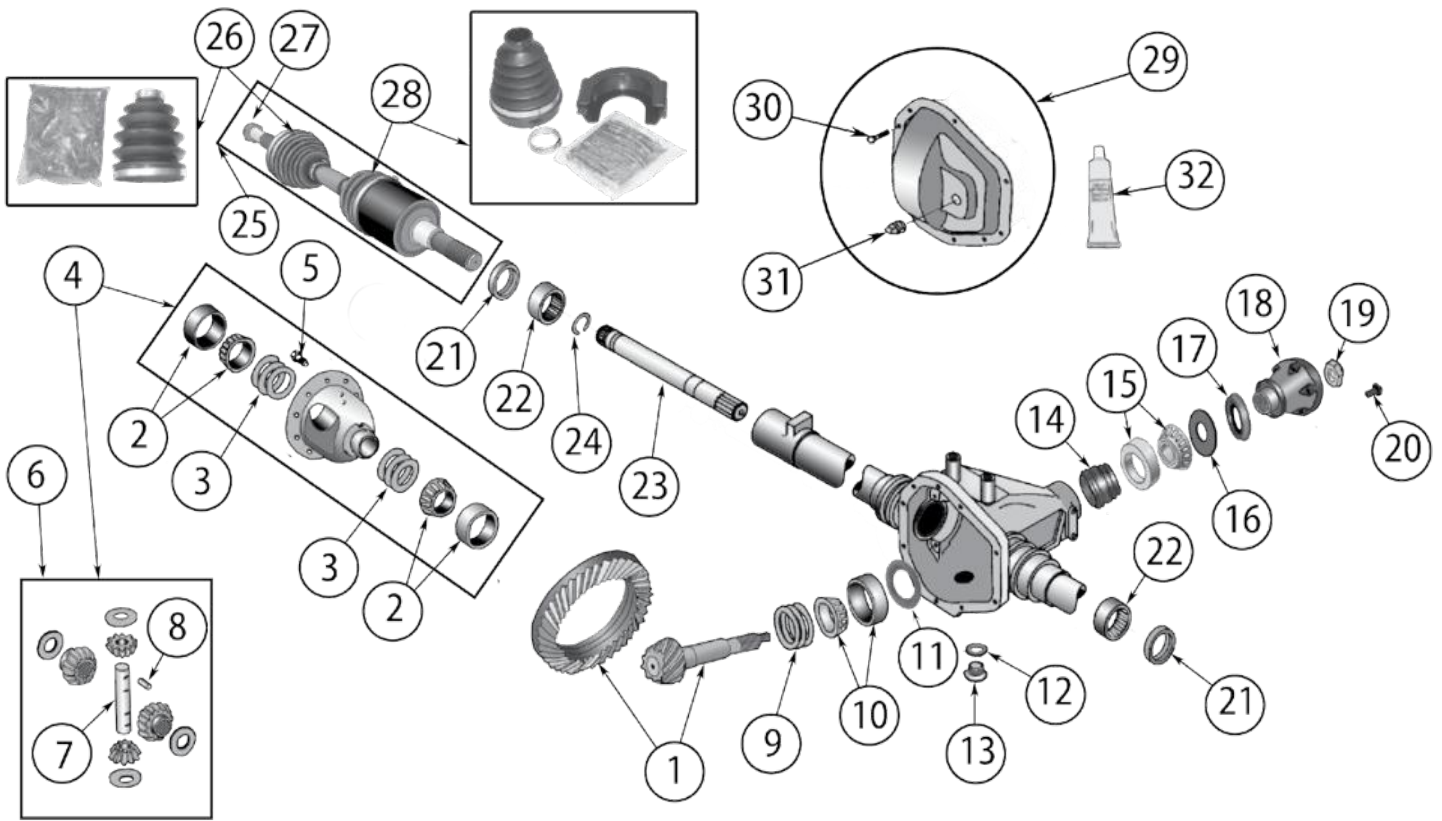

Item #	Description	Years	Model	Comments	Ratio	Replaces Part #
1	Ring & Pinion Set	02/07	KJ		3.73	5066051AA
		02/07	KJ		4.10	5066085AA
		02/07	KJ		3.55	5135255AA
		2008	KK		3.55	68019324AA
		08/12	KK		3.21	68004071AB *
		08/12	KK		3.73	68019333AB
2	Bearing Set, Differential	02/12	KJ, KK	Includes 2 Bearings & 2 Cups	All	J8126500
3	Shim Set, Carrier	02/12	KJ, KK	From .109" to .148"	All	5066539AA
4	Case Assembly, Differential	02/07	KJ	w/ Internal Parts	3.73, 4.10	5066529AA
		08/12	KK	w/ Internal Parts	3.21, 3.55	68004074AA *
		08/12	KK	w/ Internal Parts	3.73	68026549AA
5	Bolt, Ring Gear	02/12	KJ, KK	Each	All	J0649454
	Bolt Kit, Ring Gear	02/12	KJ, KK	Includes 10 Bolts	All	4720891
6	Gear Set, Differential	02/07	KJ		All	5066530AA
		08/12	KK		All	68004075AA

* This Part # not currently carried by Crown Automotive