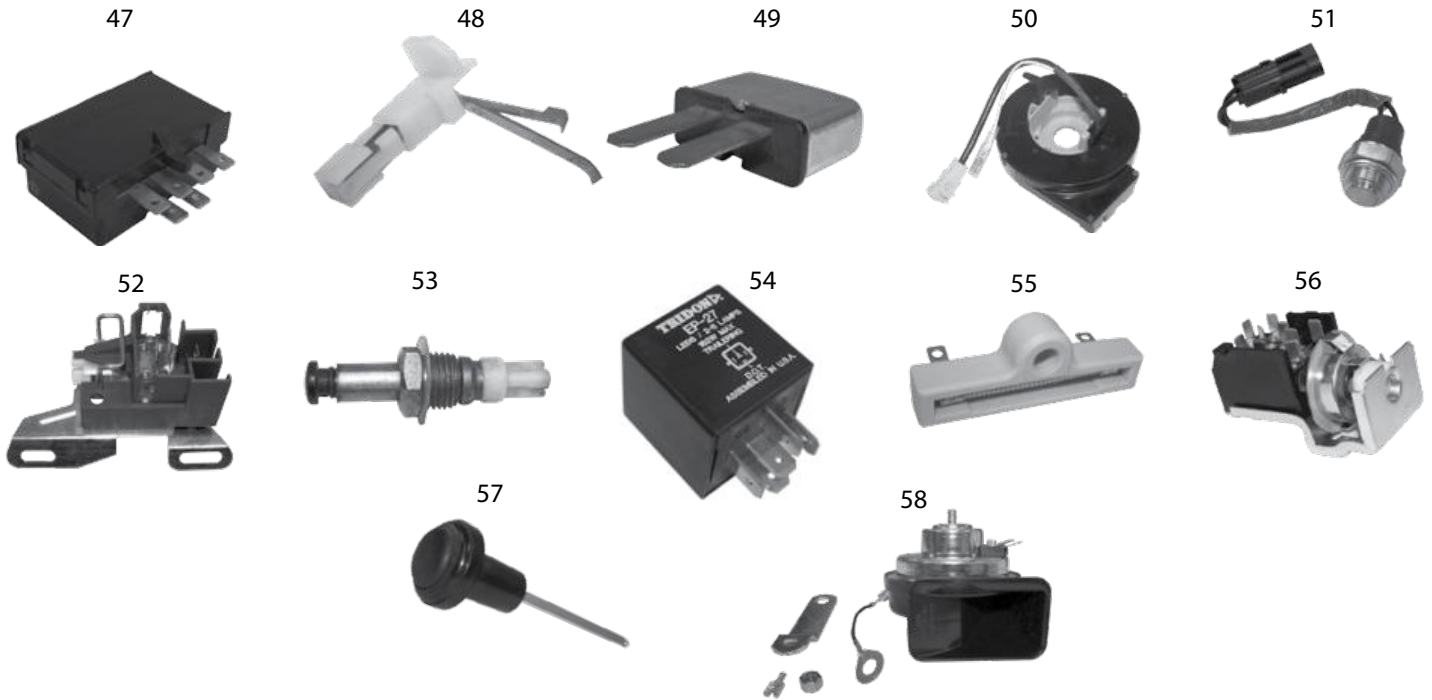

ELECTRICAL

XJ Cherokee, MJ Comanche 1984-2001

Item #	Description	Model	Year	Engine	Comments	Replaces Part #
47	Buzzer	XJ, MJ	84/90	All	Headlight	56001077 *
		XJ, MJ	91/96	All	Warning	56001077 *
48	Buzzer Switch	XJ, MJ	84/94	All	w/o Tilt Wheel	J3211423 *
		XJ, MJ	84/94	All	w/ Tilt Wheel	J3211424
49	Circuit Breaker	XJ	94/96	All	30 Amp	56006966
50	Clockspring	XJ	97/01	All	w/ Speed Control	56009071
		XJ	97/01	All	w/o Speed Control	56047103AC
51	Cooling Fan Sensor	XJ, MJ	87/90	4.0L	Located on Lower Radiator Hose	32001846
52	Dimmer Switch	XJ, MJ	84/88	All		J3239703
		XJ, MJ	89/94	All	w/ Floor or Column Shift	56003406
53	Door Jamb Switch	XJ, MJ	91/01	All	Front or Rear Doors	4373296
54	Flasher	XJ, MJ	84/90	All	Turn Signal (552)	J5452266
		XJ, MJ	84/96	All	Hazard Lights (550); 3-Blade	56000903
		XJ, MJ	87/90	All	Hazard Lights (552)	J5452266
		XJ	94/01	All	w/ 2-Blade Flasher	56007348
55	Fuel Pump Ballast Resistor	XJ, MJ	87/93	All	Located on Left Inner Fender	33000682
56	Headlight Switch	XJ, MJ	84/91	All		56001197
		XJ, MJ	92/93	All		4565320
		XJ	94/96	All		68148078AA
		XJ	97/01	All		56009869AB
57	Headlight Switch Knob	XJ	91/96	All	USA, Canada, & RHD	56006886
		XJ	91/96	All	Europe	56006885
58	Horn	XJ	84/96	All	Low Pitch	83502833
		XJ, MJ	84/93	All	High Pitch; USA, Canada	56002378
		XJ	97/01	All	Low Pitch	56007191AC
		XJ	94/01	All	High Pitch	56007189

* This Part # not currently carried by Crown Automotive