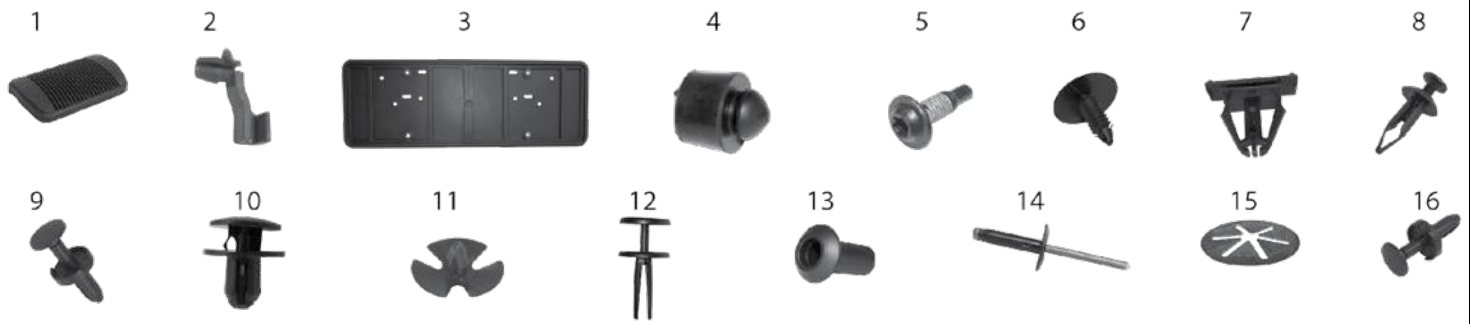

Item #	Description	Position	Years	Model	Comments	Replaces Part #	
Miscellaneous							
1	Brake Pedal Pad		07/17	All	w/ Automatic Transmission	68020438AA	
2	Door Lock Rod Clip		07/10 07/10	All All	Purple Orange	4658444 4658445	
3	License Plate Bracket	Front	14/17	All	Chinese Market	68213436AC	
4	Door Bumper	F or R	L or R	07/17	All	Front & Rear Doors & Hood	5160047AB
Hardware							
5	Bolt		L or R	07/17	All	Liftgate Latch Mounting; M6 X 1 X 20 Torx® Head	6504212
6	Retainer		L or R	2007	All	Hood Insulation Mounting	6506293AA
7	Retainer	Front	L or R	07/17	All	Front Fascia Mounting	6508947AA
8	Retainer		07/17	All	Cowl Cover Mounting, Underbody Shield Mounting; M6.3 X 22.8 Push Pin	6502871	
9	Retainer		07/17	All	Tail Lamp, Rear Fascia, Engine Splash Shield, & Front Fender Liner Mounting	5160260AA	
10	Retainer	F or R	L or R	09/17	All	Fascia, Rear Lamps, Fender Liners, Grille, & Underbody Shield Mounting; M8 X 10.3 Push Pin	6509960AA
11	Retainer		10/17	All	Hood Insulation Mounting	4878883AA	
12	Retainer		11/15	All	Cowl Screen Mounting; M6.3 Push Pin	6503106	
13	Retainer Grommet	Rear	L or R	07/17	All	Rear Lamps, Rear Fascia	4806271AA
14	Rivet	Front	13/17	Compass	Front Spat Mounting; M4.8 X 22.6	6510520AA	
15	Push Nut	F or R	L or R	07/10	Patriot	Sheet Metal Push-On Nut	6505049AA
16	Retainer		07/17	Patriot	Front Fascia To Crossmember	5160260AA