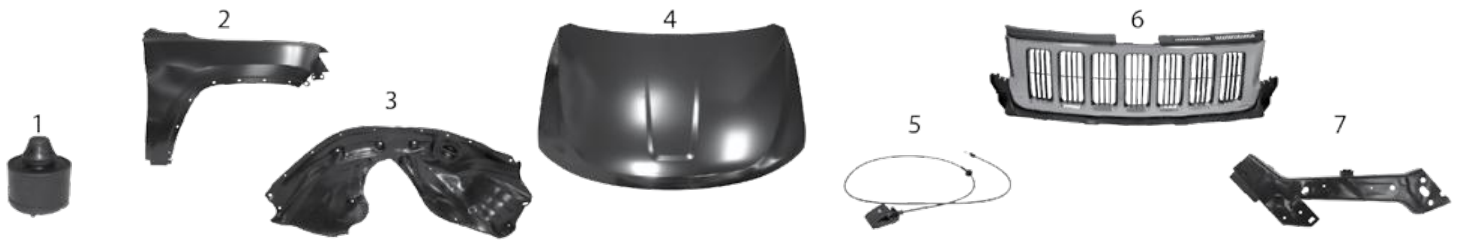

Item #	PartDescription	Position	Years	Color	Comments	Replaces Part #
Doors, Fenders, Hood, Grille & Related						
1	Door Bumper	F or R, L or R	11/13			5020813AB
2	Fender	Right	11/17	Black Primed		55369596AC
		Left	11/17	Black Primed		55369597AC
3	Fender Liner	Front Right	11/13		w/o SRT Package	55079292AG
		Front Left	11/17		w/o SRT Package	55079293AH
4	Hood		11/17	Black Primed	w/o SRT8 Package	55369587AD
5	Hood Release Cable		11/17			68032581AD
6	Grille		11/13	Chrome	w/o SRT8 Package	55079377AE
7	Header Panel Bracket	Right	11/13		Located Above Right Headlight	5156116AA
		Left	11/17		Located Above Left Headlight	5156117AA