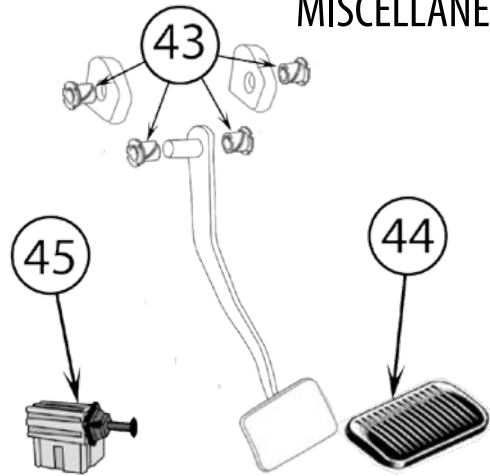

* This Part # not currently carried by Crown Automotive

Continued to Next Page . . .

PARKING BRAKES

MISCELLANEOUS

Item #	Description	Years	Position	Notes	Replaces Part #
Hydraulics, Parking Brake Cables, & Miscellaneous					
35	Parking Brake Shoe Set	07/17	L & R		68003589AA
36	Parking Brake Hardware Kit	07/17	L & R	Includes Springs, Pins, & Adjusters	68003589HK
37	Parking Brake Adjusting Plug	07/17	L or R		J3201957
38	Backing Plate Assembly	07/17	L or R		52125175AA
39	Parking Brake Cable	07/17	L or R	2-Door	52059891AF
		07/17	L or R	4-Door	52060204AF
40	Brake Booster	07/10		w/ 11.89" Front Rotors	68003619AA
		11/17		w/ 11.89" Front Rotors	68068521AA *
		09/11		w/ 13" Front Rotors	68045999AA *
41	Master Cylinder	07/17		w/ 11.89" Front Rotors	68057474AA
		07/17		w/ 13" Front Rotors	68091278AB
42	Master Cylinder Cap	07/17			4683656
43	Pedal Bushing	07/17		4 Required for Automatic Trans.; 8 Required for Manual Trans.	52010309AB
44	Brake Pedal Pad	07/17		w/ Manual Transmission	52002750
		07/17		w/ Automatic Transmission	68031956AA
45	Brake Light Switch	07/17			56042023
Kits & Upgrades					
46	Disc Brake Service Kit	07/17	Front	w/ 11.89" Rotors; Includes Pads, Rotors, Springs, Pins, & Boots	52060137K
		07/17	Rear	Includes Pads, Rotors, Parking Brake Shoes, & Hardware	52060147K
47	Brake Hose Kit	07/10	L & R, F & R	Includes Front & Rear Hoses & Washers	BHK1
		11/17	L & R, F & R	Includes Front & Rear Hoses & Washers	BHK2
48	Stainless Steel Brake Hose Kit	07/10	L & R, F & R	Includes Front & Rear Hoses & Washers	RT31029 
49	Performance Brake Service Kit	07/17	Front	w/ 11.89" Rotors; Includes Pads, Drilled & Slotted Rotors, & Hardware	RT31027 
50	Performance Brake Service Kit	07/17	Rear	Includes Pads, Drilled & Slotted Rotors, Parking Brake Shoes, & Hardware	RT31028 
51	Big Brake Kit	07/17	Front	Includes Pads, 13" Rotors, Dual Piston Calipers, Brackets, & Hardware	RT31046 