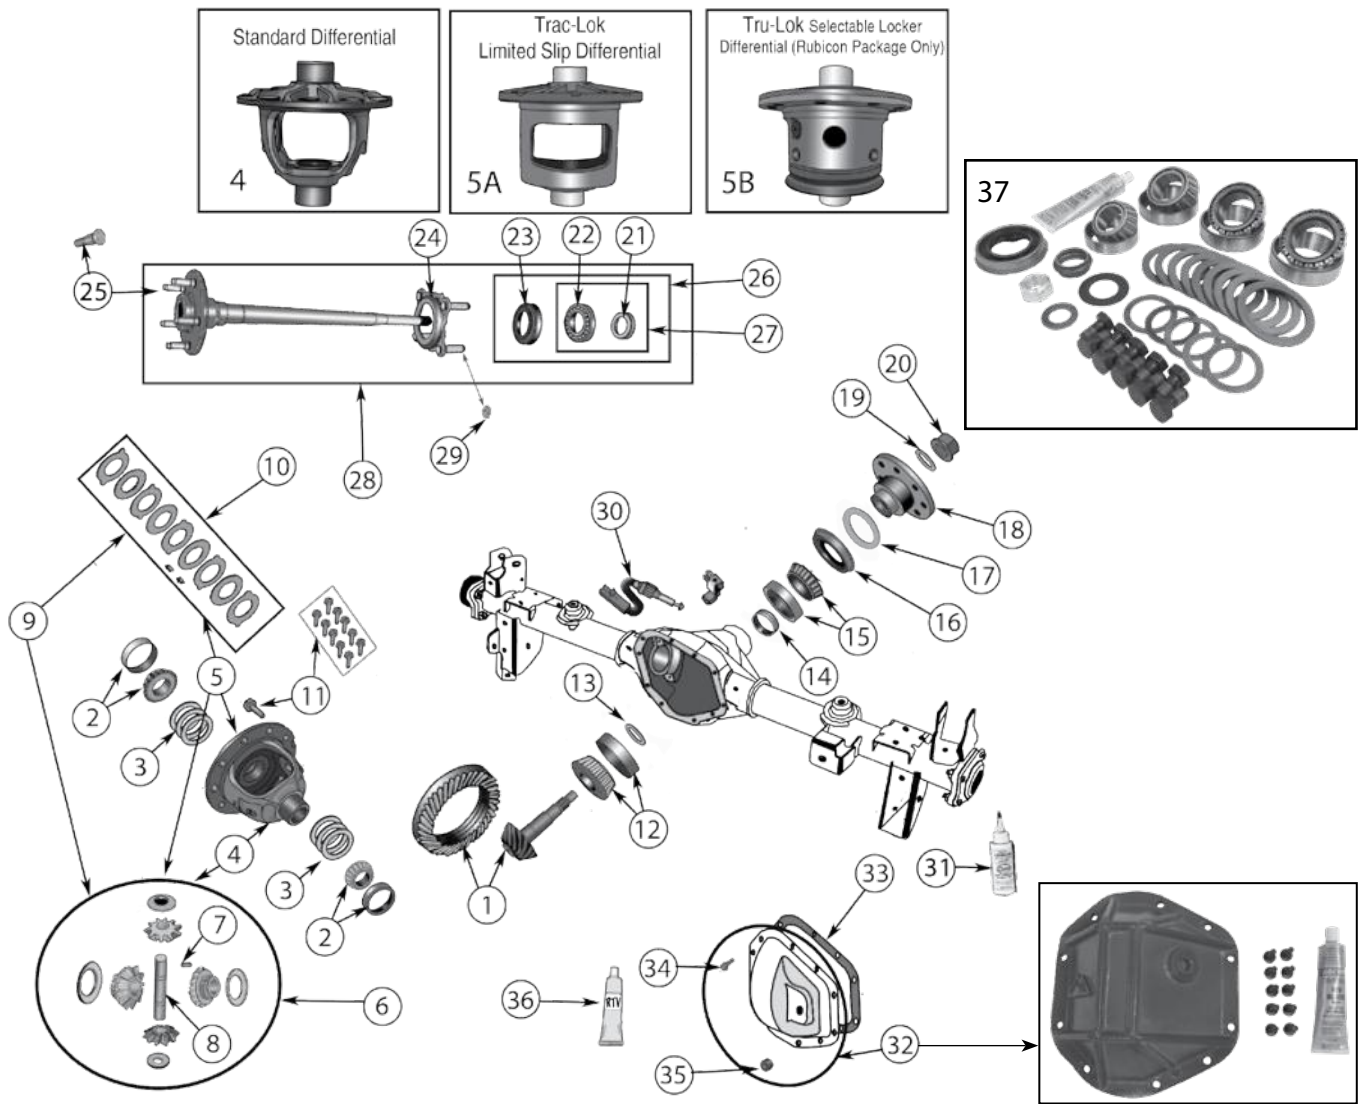

Item #	Description	Years	Comments	Ratio	Includes	Replaces Part #
1	Ring & Pinion Set	2007	Uses 7/16" Ring Gear Bolts	3.21	1, 11, 14, 19, 20	68003263AA
		07/17	Uses 1/2" Ring Gear Bolts	3.21	1, 11, 14, 19, 20	68035568AA
		08/17	Uses 1/2" Ring Gear Bolts	3.73	1, 11, 14, 19, 20	68038761AA
		2007	Uses 7/16" Ring Gear Bolts	4.11	1, 11, 14, 19, 20	68003426AA
		07/17	Uses 1/2" Ring Gear Bolts	4.11	1, 11, 14, 19, 20	68035581AA
		07/17	Uses 1/2" Ring Gear Bolts	4.56	1	D44JK456R
		07/17	Uses 1/2" Ring Gear Bolts	4.88	1	D44JK488R
		07/17	Uses 1/2" Ring Gear Bolts	5.13	1	D44JK513R
		07/17	Uses 1/2" Ring Gear Bolts	5.38	1	D44JK538R
2	Bearing Set, Differential	07/17	w/ Standard or Trac-Lok Diff.; Incl. 2 Bearings & 2 Cups	All		J8124071
		07/17	w/ Tru-Lok Diff.; Includes 2 Bearings & 2 Cups	All		68003555AA
3	Shim Set, Carrier	07/17	w/ Standard or Trac-Lok Diff.	All		68003268AA
		07/17	w/ Tru-Lok Diff.	All		68003556AA
4	Case Assembly, Differential	2007	w/ Standard Diff. w/ 7/16" Ring Gear Bolts	All		68003266AA *
		07/17	w/ Standard Diff. w/ 1/2" Ring Gear Bolts	All	2, 11	68035574AA
5A	Case Assembly, Differential	2007	w/ Trac-Lok Diff. w/ 7/16" Ring Gear Bolts	All		68003544AA *
		07/17	w/ Trac-Lok Diff. w/ 1/2" Ring Gear Bolts	All	2, 11	68035642AA

* This Part # not currently carried by Crown Automotive