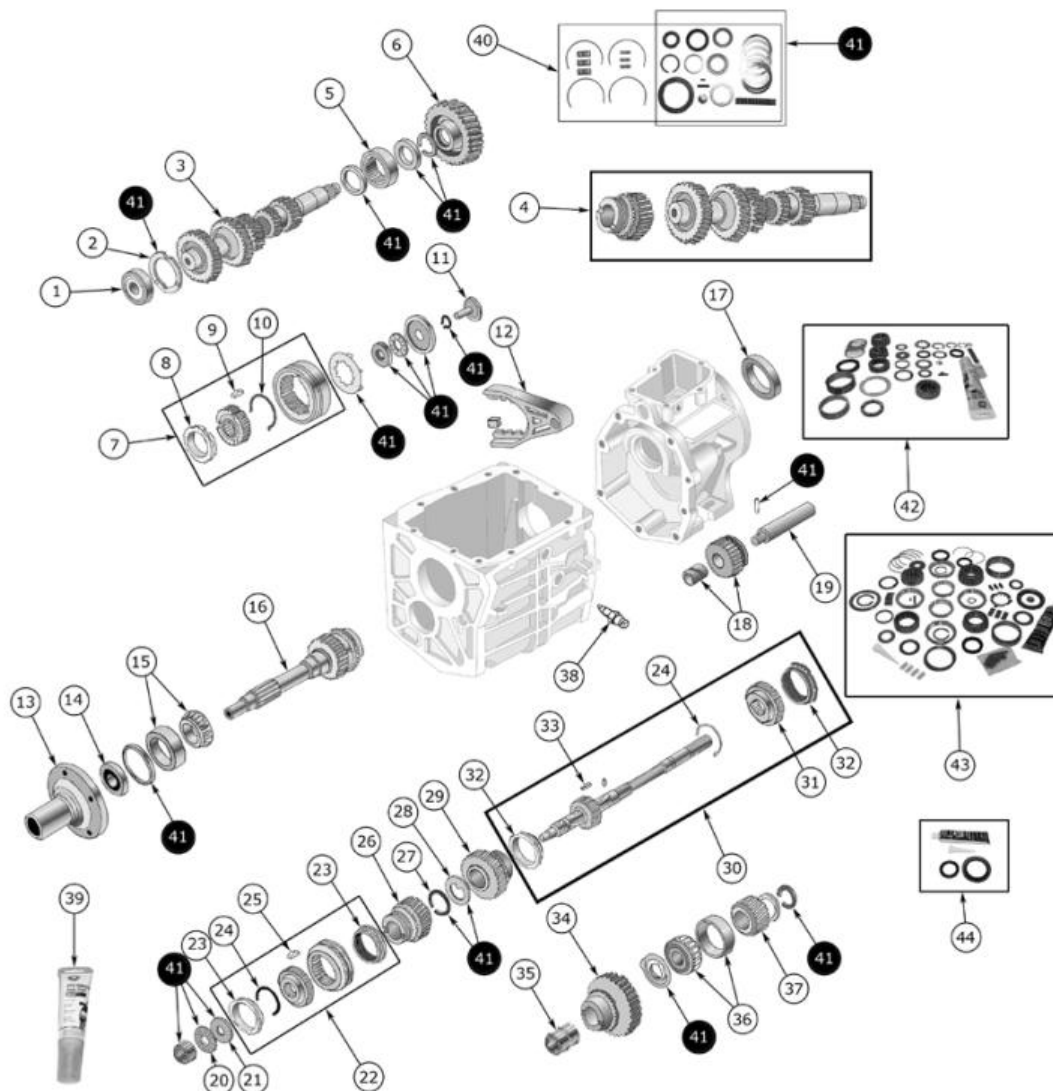

Item #	Description	Comments	Replaces Part #
1	Bearing, Cluster, Front		J8134071
2	Cluster Gear Thrust Washer		J8134070
3	Cluster Gear	37-32-23-15-14-26 Teeth	83500967
4	Cluster Gear Kit	Includes 27T 3rd Gear & Cluster Gear	83500967K ¹
5	Bearing, Cluster, Rear		J8134036
6	Gear, 5th	53 Teeth 51 Teeth	J8134083 * J8134084 *
7	Synchronizer Assembly, 5th Gear		J8134086
8	Blocking Ring Set, 5th Gear	Includes 2 Rings	J8127415
9	Plate, Synchronizer, 5th Gear	3 Required	J8127418
10	Spring, Synchronizer, 5th Gear	2 Required	J8127419
11	Funnel		J8134090 *
12	Fork, 5th Gear Shift		J8134085 *
13	Retainer, Front Bearing		J8134013
14	Seal, Input		J8132779
15	Bearing & Cup, Input Shaft, Front		J8134015
16	Shaft, Input	14 Splines	83500968 *
17	Seal, Output		J8132672

¹ Can be Used to Replace Early 34 Tooth Cluster Gear

* This Part # not currently carried by Crown Automotive