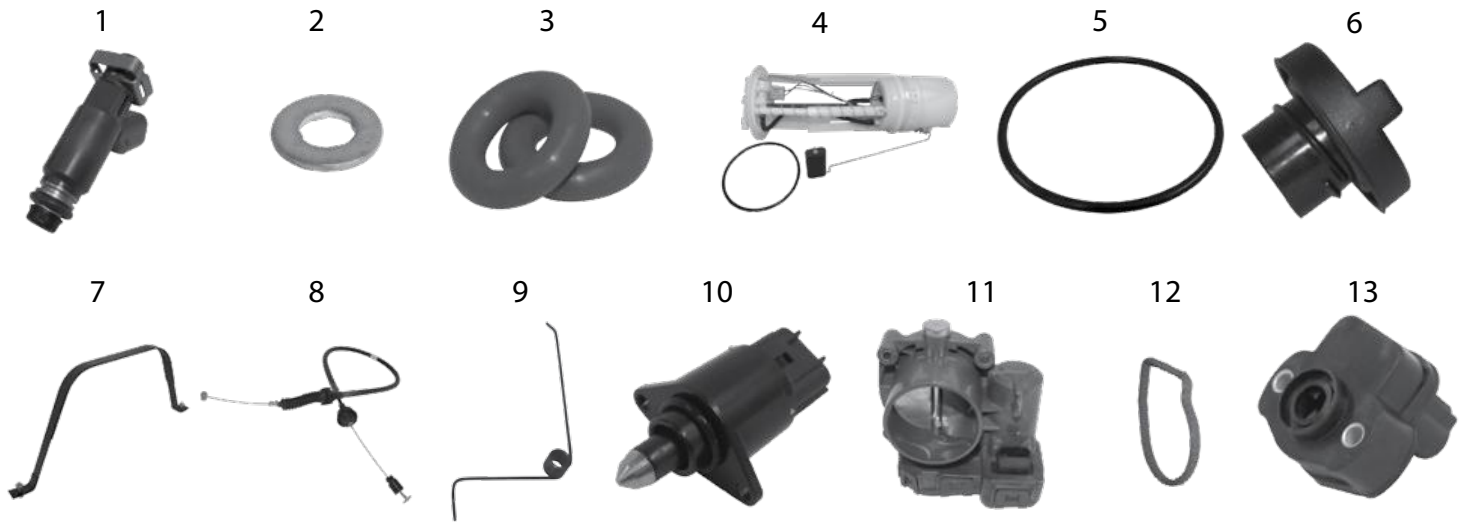

Item #	Description	Years	Engine	Comments	Replaces Part #
Fuel Delivery					
1	Fuel Injector	02/03 04/05 02/03 04/07	2.4L 2.4L 3.7L 3.7L		53013490AA 53013656AA 53031099 53032701AA
2	Fuel Injector Seal	02/04 03/07	2.5L Diesel 2.8L Diesel	Lower; Copper Lower; Copper	5072722AA 5072722AA
3	Fuel Injector O-Ring Kit	03/06 02/07	2.4L 3.7L	1 Required 6 Required	5103149AA 4504348
4	Fuel Module	05/07	2.4L, 3.7L		68011583AA *
5	Fuel Module O-Ring	05/07	All		55366298AA
Fuel Tank & Related					
6	Fuel Filler Cap	02/07 02/07 02/07	2.4L, 3.7L 2.4L, 3.7L 2.4L, 3.7L	Non-Locking Locking w/ Coded Cylinder Locking w/ Uncoded Cylinder	52102464AA 5015636AA 68030940AA
7	Fuel Tank Strap	02/07	All	Left or Right	52100334AG
Throttle Body & Related					
8	Accelerator Cable	02/05 02/06 02/06	2.4L 3.7L 3.7L	LHD LHD RHD	53013137AB * 53013136AD 53013138AF *
9	Accelerator Pedal Return Spring	02/06	2.4L, 3.7L		52078168
10	Idle Air Control Valve	02/03 04/05 02/03 04/06	2.4L 2.4L 3.7L 3.7L		4591611AA 4861325AD * 53030840 4861552AC
11	Throttle Body	2007	3.7L		4861661AB
12	Throttle Body Gasket	02/05 02/06 2007	2.4L 3.7L 3.7L		53013533AA 53013292AB 4666113AA
13	Throttle Position Sensor	02/06	2.4L, 3.7L		5019411AD

* This Part # not currently carried by Crown Automotive