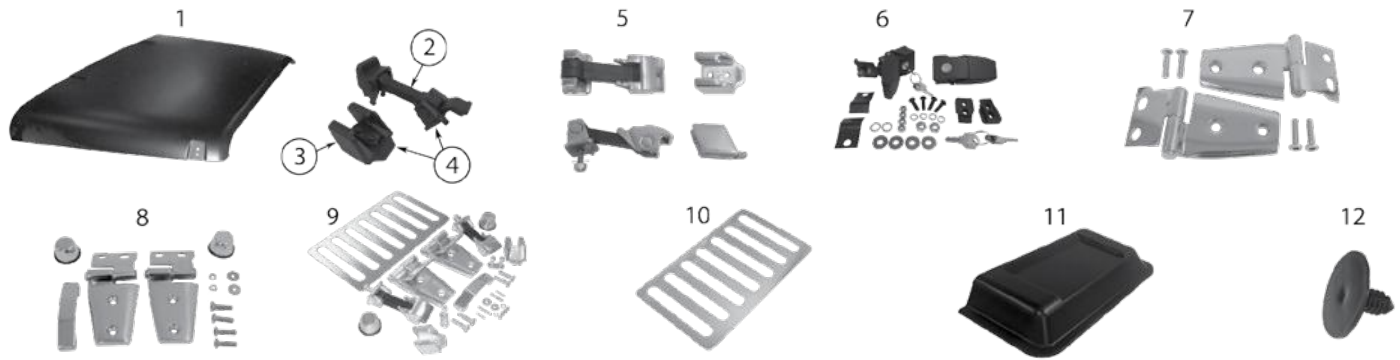

Item #	Description	Years	Position	Color	Comments	Replaces Part #
Hood & Related						
1	Hood	07/17		Black Primed	Standard Hood	68002350AB
2	Hood Catch	07/17	L or R	Black	2 Required	55395653AD
3	Hood Catch Bracket	07/17	L or R	Black	2 Required	55176428AC
4	Hood Catch Kit	07/17	L or R	Black	Includes 1 Catch & 1 Bracket	55395653K
5	Hood Catch Kit	07/17	L & R	Black	Includes 2 Catches & 2 Brackets	55395653K2
		07/17	L & R	Stainless Steel	Includes 2 Catches, 2 Brackets¹	RT34075
6	Locking Hood Catch Kit	07/17	L & R	Black	Includes 2 Catches, 2 Brackets & Keys¹	RT26057
		07/17	L or R	Black Primed	2 Required	55395396AE
7	Hood Hinge Hood Hinge Set	07/17	L or R	Black Primed	2 Required	55395396AE
		07/17	L & R	Stainless Steel	Includes 2 Hinges¹	RT34100
8	Hood Set	07/17	L & R	Stainless Steel	Includes 2 Hinges, 2 Hood Stops, & 1 Footman Loop¹	RT34076
9	Hood Set	07/17	L & R	Stainless Steel	Includes 2 Stops, 2 Hinges, 1 Footman Loop, 2 Catches, & 1 Hood Vent¹	RT34077
10	Cowl Vent Cover	07/17		Stainless Steel	Peel & Stick Installation	RT34078
11	Cowl Scoop	07/17		Black	Plastic; Peel & Stick Installation	RT26073
12	Retainer	07/17			Hood Insulation Mounting; M6.3 X 15 Push Pin	6504135

¹ Includes Hardware