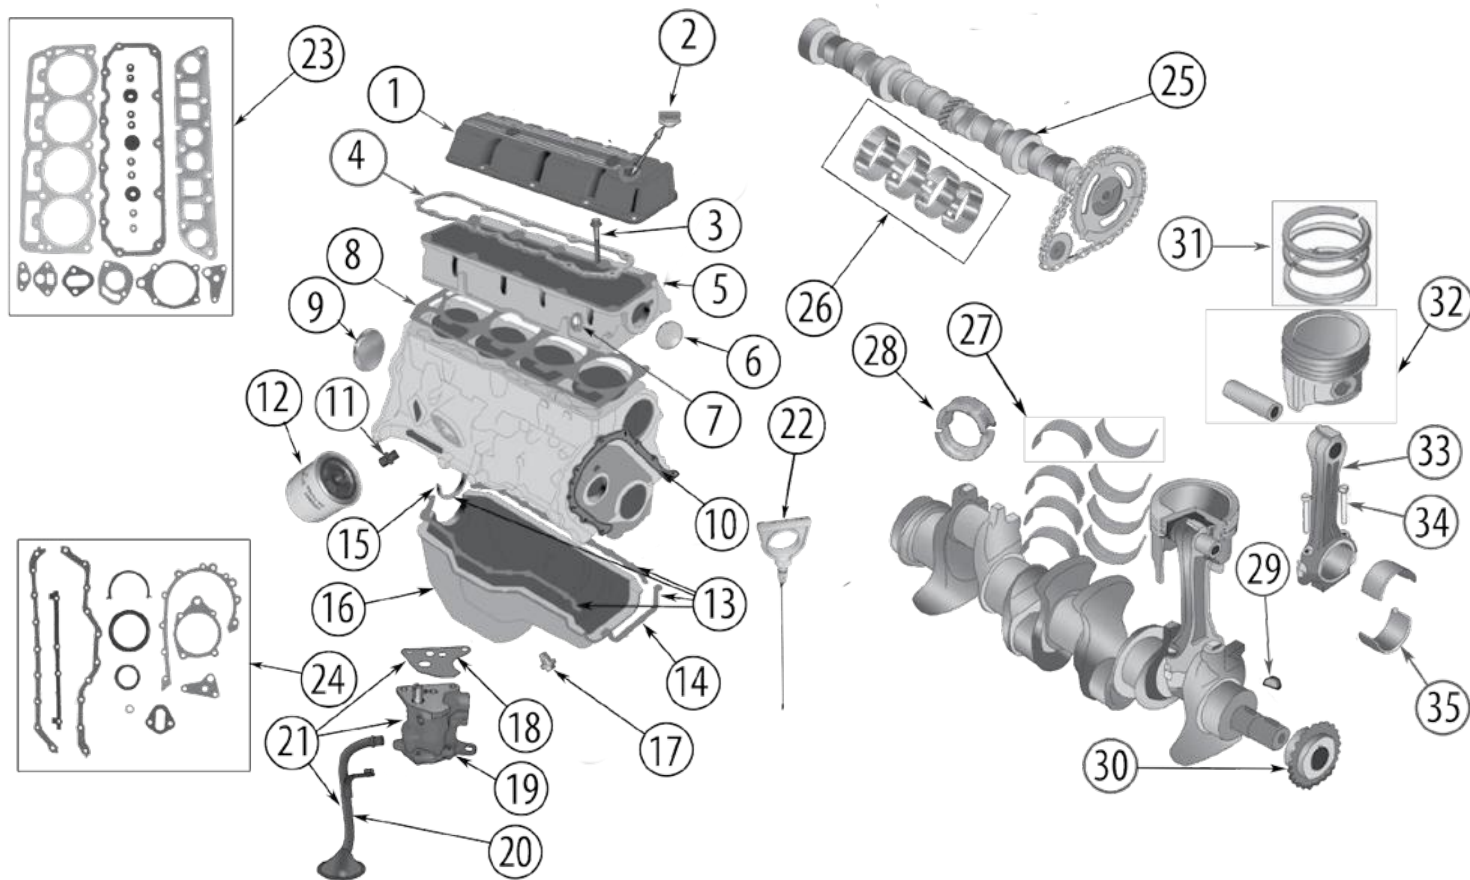

4.0 Liter (242) AMC Engine

ENGINE

Item #	Description	Years	Models	Comments	Replaces Part #
69	Transmission Mount Stabilizer	91/95	YJ	2 Required	J0945266
70	Transmission Mount Stud	91/95	YJ	At Crossmember	J5358879
71	Exhaust Insulator	87/95	XJ, MJ		53000101
72	Engine Mount	97/06	TJ	Left or Right	52019278
		87/01	YJ, XJ	LHD; Left or Right	52040267
		91/01	XJ	RHD; Left	52040267
		91/01	XJ	RHD; Right	52020018
		93/98	ZJ, ZG	Left	52018281
		93/98	ZJ, ZG	Right	52018280
		99/04	WJ, WG	Left	52058929
		99/04	WJ, WG	Right	52058928
73	Transmission Mount	97/06	TJ		52058551
		91/95	YJ		52002625
		87/99	XJ, MJ	w/o BA10/5 Transmission	52002334
		00/01	XJ		52059347AB
74	Transmission Mount	99/04	WJ, WG	w/ 4WD	52058994
		99/04	WJ	w/ 2WD	52058995
		97/98	ZJ		52058485
75	Transmission Mount	93/96	ZJ	w/ Automatic Transmission	52018857
		93/94	ZJ	w/ AX15 Transmission	52018096
76	Transmission Mount Bushing	93/94	ZJ	w/ AX15 Transmission	52017863
77	Transmission Mount	87/89	All	w/ BA10/5 Transmission	83505567
78	Engine Mount Kit	91/95	YJ	Incl. Engine Mounts, Transmission Mount, Isolators, & Studs	52019201K
79	Engine Mount Kit	87/89	XJ, MJ	w/ BA10/5 Transmission; Includes Engine Mounts & Transmission Mount	52019201KK
80	Engine Mount Kit	97/06	TJ	Includes Engine Mounts & Transmission Mount	52019278K
81	Timing Chain Kit	87/93	All	Includes Timing Chain, Sprockets, Guide, & Gaskets	33002977K
82	Timing Chain Kit	94/98	All	Includes Timing Chain, Sprockets, Guide, & Gaskets	53020444KE
83	Timing Chain Kit	99/06	All	Includes Timing Chain, Sprockets, Guide, & Gaskets	53020444KL
84	Oil Pan Kit	97/99	TJ	Includes Oil Pan & Gasket	53020833K
		91/98	YJ, ZJ, ZG	w/o Sensor Hole; Includes Oil Pan & Gasket	53020833K
		87/01	XJ, MJ	w/o Sensor Hole; Includes Oil Pan & Gasket	53020833K
85	Manifold Kit	91/99	TJ, YJ, XJ, MJ, ZJ	Includes Manifold & Gasket, Exhaust Seal, & Studs	4883385K
86	Stainless Steel Header Kit	91/99	TJ, YJ, XJ, MJ, ZJ	Includes Header, Gasket, Exhaust Seal, Studs, & Nuts	RT36001 