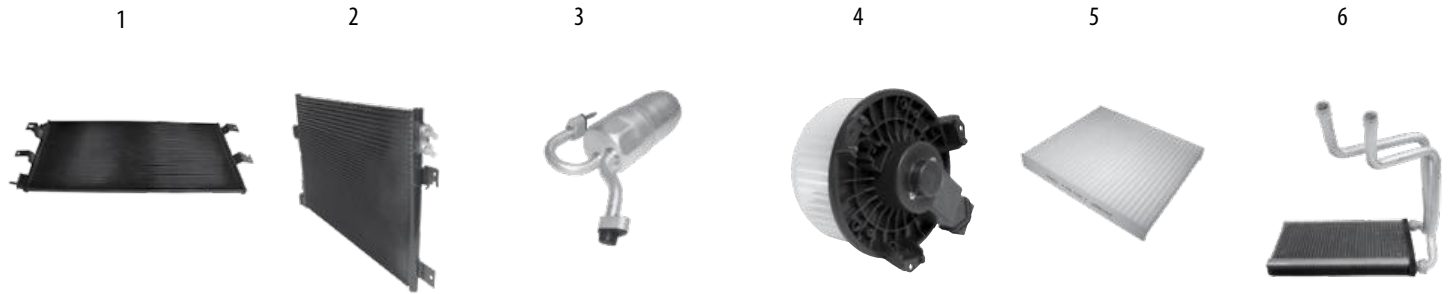

MK Compass / Patriot 2007-2017

Item #	Description	Years	Engine	Comments	Replaces Part #
1	A/C Condenser	07/10	2.0L Gas, 2.4L	w/ CVT Transmission w/ Off-Road Package	68004296AA
		07/17	2.0L Gas, 2.4L	w/ Manual Transmission	68004052AB
2	A/C Condenser & Transmission Cooler	07/09	All	w/ Automatic Transmission	68004053AA
3	Receiver Drier	07/08	All	Until 6/17/2008	5189376AA
4	Blower Motor	07/17	All	LHD	5191345AA
5	Cabin Air Filter	07/17	All		5058693AA
6	Heater Core	07/17	All	LHD	5191347AC