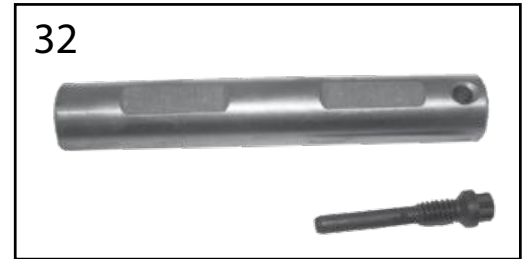

Item #	Description	Year	Comments	Ratio	Includes	Replaces Part #
1	Ring & Pinion Set	2002		3.73	10, 12, 19	5012807AC
		2002		4.10	10, 12, 19	5066492AB
2	Bearing Set, Differential	2002	Includes 2 Bearings & 2 Cups	All		J8126500
3	Shim Set, Differential	2002		All		83503004
4	Case Assembly, Differential	2002	w/ Standard Differential	All	2, 10	5066480AA
5	Case Assembly, Differential	2002	w/ Trac-Lok Differential	All		5066494AB *
6	Gear Set, Differential, Standard	2002	w/ Tag # 52111418AB, 52111771AB	All		4740670
		2002	w/ Tag # 52111418AF, 52111771AF	All	10	5086169AA
7	Gear Set, Differential, Trac-Lok	2002		All		5252497
8	Disc Kit, Differential, Trac-Lok	2002		All		83500263
9	Pin, Differential Shaft	2002	w/ Standard Differential	All		5252502
10	Bolt Kit, Ring Gear	2002	Includes 10 Bolts	All		5012810AC
11	Bearing Kit, Pinion	2002	Inner	All		5252507
12	Crush Spacer, Pinion	2002		All		5012809AA
13	Shim Kit, Pinion	2002		All		83503003
14	Bearing Kit, Pinion	2002	Outer	All		5252508
15	Seal, Pinion	2002		All		5012813AA
16	O-Ring, Pinion	2002		All		4883964AA
17	Yoke, Axle	2002		All		5072212AA
18	Strap & Bolt Kit, U-Joint	2002	w/ 12 Point Bolts	All		4006928K
		2002	w/ Hex Head Bolts	All		4006698K
19	Nut, Pinion	2002		All		J3182601
20	Axle Shaft Assembly	2002	Right	All	21, 22, 23, 24, 25	5066484AA
		2002	Left	All	21, 22, 23, 24, 25	5066485AA
21	Retaining Ring, Axle Shaft	2002		All		5072894AA
22	Bearing, Axle Shaft	2002		All		5012825AA
23	Seal, Axle Shaft	2002		All		5012824AA
24	Retainer, Axle Shaft	2002		All		5066486AA
25	Stud, Wheel	2002		All		5016496AA
26	Cover, Differential	2002		All		5066490AA *
27	Gasket, Differential Cover	2002	Paper	All		35AXCG
28	Bolt, Differential Cover	2002		All		J0273573
29	Plug, Differential Cover	2002	Rubber	All		5252504
30	RTV Silicone Sealant	2002		All		J8993317
31	Pinion & Differential Shim Kit	2002		All	3, 13	5017214AA
32	Shaft & Pin Kit, Differential	2002	w/ Standard Differential	All		5252502K

*This Part # not currently carried by Crown Automotive