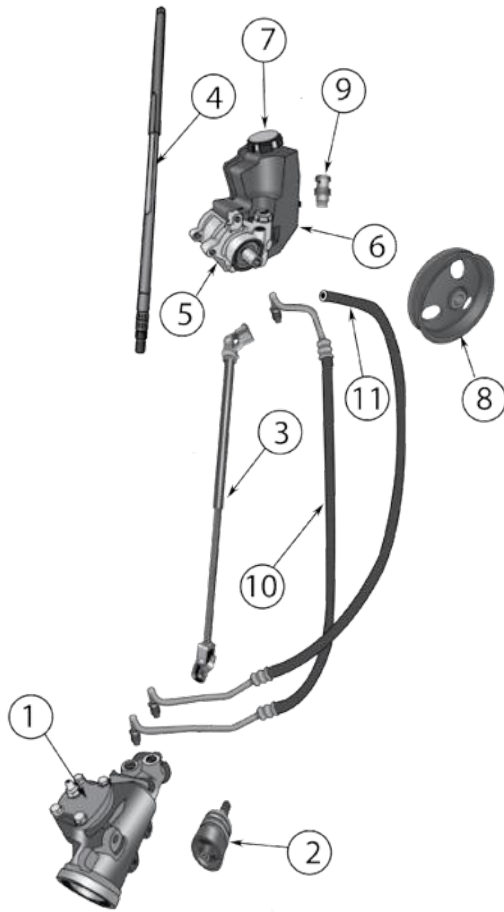

STEERING

XJ Cherokee, MJ Comanche 1984-2001

Item #	Description	Position	Year	Model	Comment	Replaces Part #
1	Steering Gear Assembly		84/93	All	LHD; w/ Manual Steering	52000089
			84/01	All	LHD; w/ Power Steering	52038002
			91/01	All	RHD; w/ Power Steering	52006511
2	Steering Gear Input Shaft & Spool Valve		84/90	All	w/ Power Steering	83502261
			91/96	All	w/ Power Steering	4637937
3	Steering Shaft	Lower	84/86	All	w/ Power Steering; 570mm Long (22.44")	4713943
		Lower	87/94	All	w/ Power Steering	4713943
		Lower	95/96	XJ		52078556
4	Steering Shaft	Upper	84/86	All	w/ Floor Shift; w/o Tilt Column; w/ 570mm Lower Steering	83502100
		Upper	87/94	All	Shaft w/o Tilt Column	83502100
5	Power Steering Pump		84/86	All	w/ Attached Reservoir w/ 2.5L Engine	53003903
			84/86	All	Reservoir Not Included; w/ 2.5L Engine	J8132473
			87/90	All	w/ Remote Reservoir w/ 2.5L Engine; Reservoir Not Included	53004817R
			91/95	All	w/ Remote Reservoir w/ 2.5L Engine; Reservoir Not Included	52037566
			1996	XJ	w/ Remote Reservoir w/ 4.0L Engine; Reservoir Not Included	52088500
			87/96	All	Body Only, w/ 2.5L Engine	83503485
			97/00	XJ	w/ Remote Reservoir w/ 2.5L Engine; Reservoir Not Included	52088018
			87/89	All	LHD; w/ 4.0L Engine w/ Attached Reservoir	53005437
			91/95	All	LHD; w/ 4.0L Engine w/ Attached Reservoir	52088131
			92/96	All	w/ 4.0L Engine w/ Remote Reservoir; Europe; Reservoir Not Included	52037566
			96/01	XJ	LHD; w/ 4.0L Engine w/ Attached Reservoir	52087871
			93/01	XJ	RHD; w/ 4.0L Engine w/ Attached Reservoir	52088139
			1994	XJ	w/ 2.1L Diesel Engine; Reservoir Not Included	52037567
	84/85	All	w/ 2.1L Diesel Engine; Reservoir Not Included	53001765