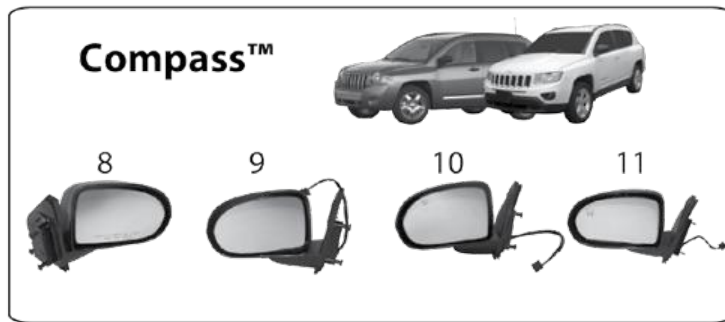

MIRRORS

MK Compass, Patriot 2007-2017

Item #	Description	Position	Years	Finish	Comments	Replaces Part #
MK Patriot						
1	Side Mirror	Left Right	07/14 07/14	Black Textured Black Textured	Manual Folding Manual Folding	5155457AG 5155456AG
2	Side Mirror	Left Right	07/10 07/10	Black Textured Black Textured	Power, Manual Folding Power, Manual Folding	5155459AF 5155458AG
3	Side Mirror	Left Right	11/15 11/15	Black Textured Black Textured	Power, Heated, Manual Folding Power, Heated, Manual Folding	5155459AK 5155458AK
4	Side Mirror	Left Right	07/15 07/15	Black Textured Black Textured	w/ RHD; Power, Heated, Power-Folding w/ Convex Glass w/ RHD; Power, Heated, Power-Folding w/ Convex Glass	5155461AF 5155460AF
5	Side Mirror	Left Right	07/14 07/15	Black Textured Black Textured	Power, Heated, Manual Folding Power, Heated, Manual Folding	5155463AG 5155462AG
6	Side Mirror Glass	Left Right	07/17 07/17		w/ Manual Folding Mirrors w/ Manual Folding Mirrors	68003715AA * 68003714AA *
7	Side Mirror Glass	Left Right	07/17 07/17		w/ Power, Heated, Manual Folding Mirrors w/ Power, Heated, Manual Folding Mirrors	68003721AA 68003720AA
MK Compass						
8	Side Mirror	Left Right	07/17 07/17	Black Textured Black Textured	Manual Folding Manual Folding	5115041AF 5115040AG
9	Side Mirror	Left Right	07/10 07/10	Black Textured Black Textured	Power, Manual Folding Power, Manual Folding	5115043AG 5115042AG
10	Side Mirror	Left Right	07/15 07/15	Black Textured Black Textured	Power, Heated, Manual Folding Power, Heated, Manual Folding	5115047AH 5115046AD
11	Side Mirror	Left Right	07/15 07/15	Black Textured Black Textured	w/ RHD; Power, Heated, Power-Folding w/ Convex Glass w/ RHD; Power, Heated, Power-Folding w/ Convex Glass	5115795AG 5115294AG

* This Part # not currently carried by Crown Automotive