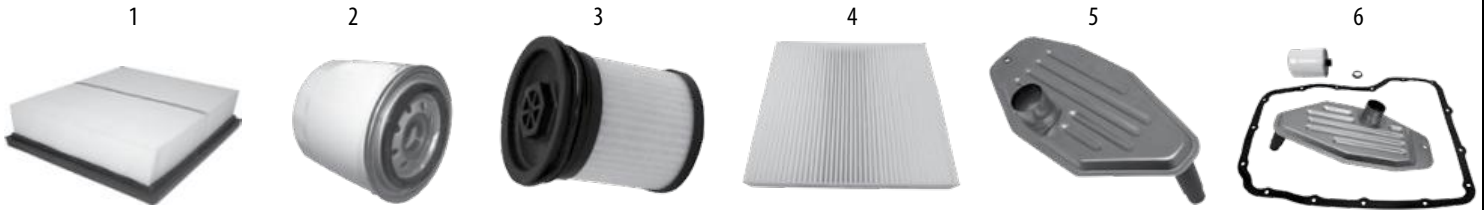

WK Grand Cherokee 2011-2017

Item #	Description	Year	Engine / Transmission	Comments	Replaces Part #
1	Air Filter	11/17	3.6L, 5.7L		4861756AA
		11/17	3.0L Dsl.		4861688AA
		12/17	6.4L		4861756AA
		14/17	3.0L Gas		4861756AA
2	Oil Filter	11/17	3.0L Dsl.		68109834AA
		11/13	3.6L	Includes Filter & O-Ring	68079744AB
		11/15	5.7L	(Until 10-15-2014); M22 x 1.5mm Threads	4884899AB
		12/17	6.4L	M22 x 1.5mm Threads	4884899AB
		14/17	3.0L Gas		68191349AA
		14/17	3.6L		68191349AA
15/17	5.7L	(After 10-15-2014); M22 x 1.5mm Threads	4884900AB		
3	Fuel Filter	11/17	3.0L Dsl.		4726067AA
4	Cabin Air Filter	11/17			68079487AA
5	Transmission Filter	2011	545RFE	w/ 4WD; Primary Transmission Filter	4799507AA
		2011	545RFE		4799662
		12/13	65RFE	w/ 4WD; Primary Transmission Filter	4799507AA
		12/13	65RFE		4799662
		11/13	W5A580		52108325AA
6	Transmission Filter Kit	2011	545RFE	w/ 4WD; Includes Primary Filter, Cooler Filter (Spin-on) & Gasket	5179267AC
		12/13	65RFE	w/ 4WD; Includes Primary Filter, Cooler Filter (Spin-on) & Gasket	5179267AC