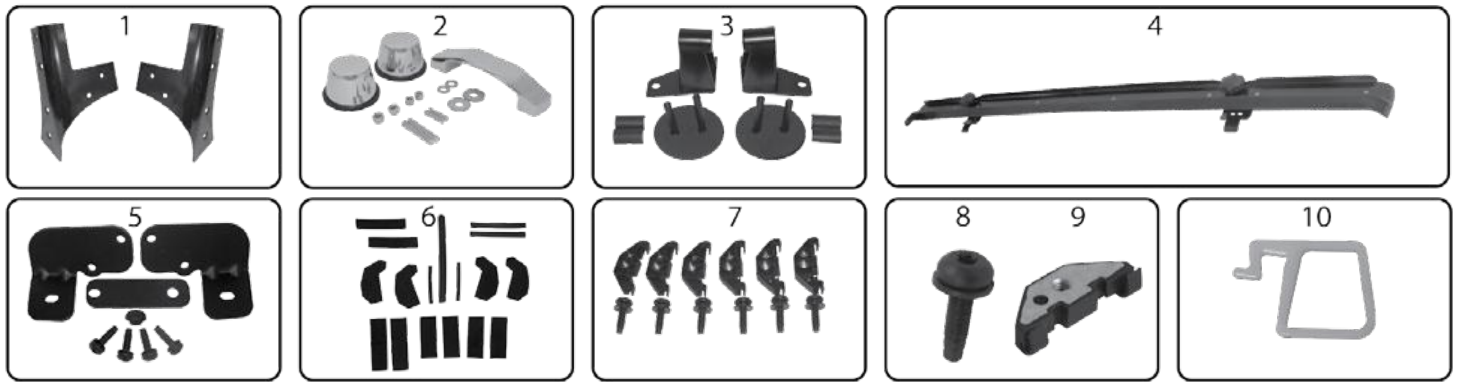

BODY

JK Wrangler 2007-2017

Item #	Description	Year	Position	Color	Comments	Replaces Part #
Tailgate & Related						
1	Tailgate	07/17		Black Primed		68079246AA
2	Tailgate Bar Retainer	07/17	Right	Black		68041620AA
		07/17	Left	Black		68041621AA
3	Tailgate Hinge	07/17	U or L	Black		55395401AE
4	Tailgate Hinge Set	07/17	U or L	Stainless Steel	Includes Hardware	RT34082 
5	Tailgate Hinge Cover	07/17	Lower	Black	Body Side	55397089AB
		07/17	Upper	Black	Body Side	55397090AB
6	Tailgate Check Assembly	12/17				4589890AC
7	Liftgate Glass Support	07/10	L or R			4589609AA
		11/17	L or R			68068261AA
8	Liftglass Hinge Cover	11/17	L or R	Black		68140033AA
9	Tail Light Guard Set	07/17	L & R	Black	Includes 2 Guards & Hardware	RT28002 
10	Tail Light Guard Set	07/17	L & R	Stainless Steel	Includes 2 Guards & Hardware	RT34081 
11	Tail Light Guard Set	07/17	L & R	Stainless Steel	Includes 2 Guards & Hardware	RT34080 
		07/17	L & R	Black Stainless	Includes 2 Guards & Hardware	RT34102 
12	CB Antenna Mount	07/17		Black Textured	Mounts w/ Spare Tire Bracket Bolts	RT26074 
13	Spare Tire Spacer	07/17		Black Textured	Mounts Oversized Spare Tire to OE Mount	RT26076 
14	Spare Tire Delete Plate	07/17		Black Gloss	Stainless Steel Backing; RT Off-Road Logo	RT26087 
15	Offroad Jack Mount	07/17		Black Textured	Mounts to Tailgate Hinges	RT26083 