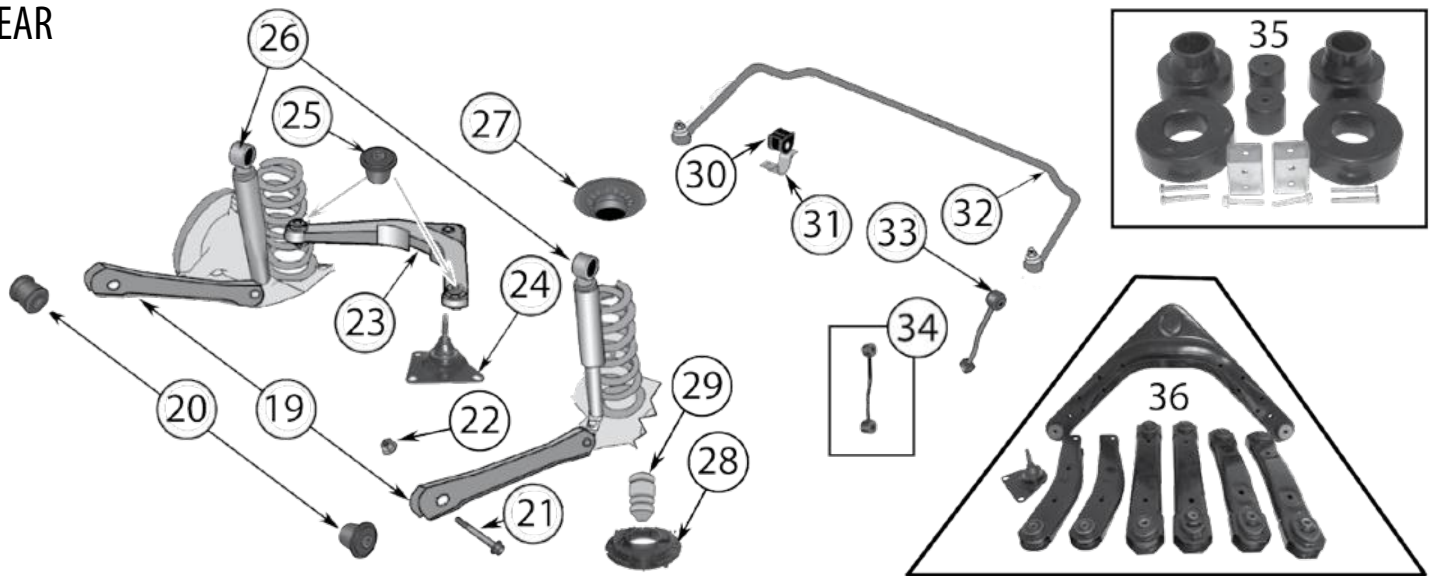

REAR

Item #	Description	Position	Years	Models	Comments	Replaces Part #
Rear Suspension						
19	Lower Control Arm	Left or Right	99/04	All	Includes Bushings	52088355AB
20	Control Arm Bushing	Left or Right	99/04	All	Body Side	52037830
21	Control Arm Bolt	Lower	99/04	All	Body Side; M14 X 2 X 105mm	6506033AA *
		Lower	99/04	All	Axle Side; M14 X 2 X 114mm	6505214AA *
22	Control Arm Nut	Lower	99/04	All	Body or Axle Side	6502698
23	Upper Control Arm		99/04	All	Includes Bushings	52088422AB
24	Ball Joint Assembly		99/04	All		52088808AB
25	Control Arm Bushing	Upper	99/04	All	Body Side	52088425
26	Shock Absorber	Left or Right	99/04	WJ	w/ 4.0L, 4.7L Engines	52088221AF
27	Coil Spring Isolator	Upper	99/04	All		52088346AB
28	Coil Spring Isolator	Lower	99/04	All		52088402AB
29	Bump Stop	Left or Right	99/04	All		52088352
30	Sway Bar Bushing	Left or Right	99/04	All		52088738AC
31	Sway Bar Bushing Bracket	Left or Right	99/04	All		52087865AB
32	Sway Bar		99/04	All		52088739AD
33	Sway Bar Link	Left or Right	99/04	All		52088319AB
34	HD Sway Bar Link	Left or Right	99/04	WJ	w/ Polyurethane Bushings	RT21040

Kits & Upgrades

35	Spacer Lift Kit	Front & Rear	99/04	All	1.75" Lift; Includes Spacers & Bump Stop Extensions	RT21037
36	Control Arm Kit	Front & Rear	99/04	All	Includes Left & Right, Upper & Lower Control Arms, & Rear Upper Ball Joint	CAK2

*This Part # not currently carried by Crown Automotive