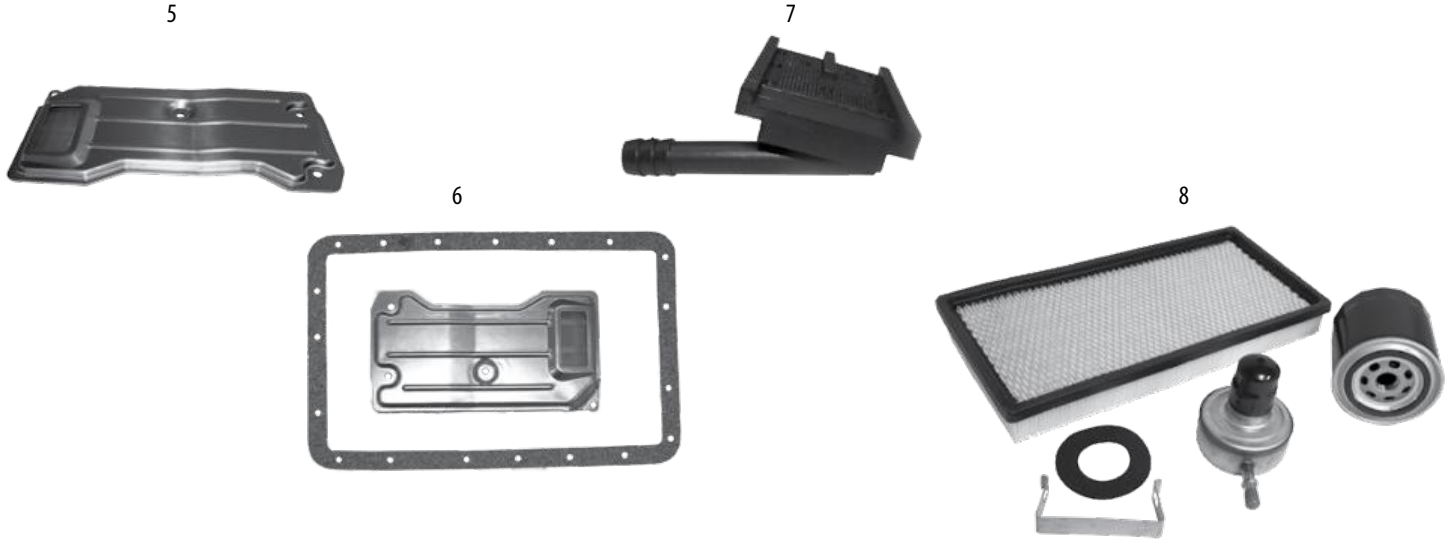

XJ Cherokee, MJ Comanche 1984-2001

Item #	Description	Year	Model	Engine / Transmission	Comments	Replaces Part #
3	Fuel Filter	85/94	XJ MJ	2.1L Dsl.		83501902
		84/86	XJ, MJ	2.5L	w/ Carburetor; Includes Filter, Hose & Clamps	83500998
		87/93	XJ, MJ	2.5L	w/ Carburetor; Incl. Fuel Filter, Hose & Clamps (Export)	83500998
		84/86	XJ, MJ	2.5L EFI	In-Tank Fuel Filter	33000184 *
		86/96	XJ, MJ	2.5L EFI	In-Tank Fuel Filter	33000076
		95/01	XJ	2.5 Dsl.		4723905
		84/90	XJ, MJ	2.5L, 2.8L	w/ Carburetor; In-Tank Fuel Filter	53001248
		84/86	XJ, MJ	2.8L		33000076
		87/90	XJ, MJ	4.0L	In-Tank Fuel Filter	33000184 *
		87/96	XJ, MJ	4.0L		33000076
4	Transmission Filter	84/86	XJ, MJ	A904, A999		J8123042
		94/00	XJ	30RH		J8123042
5	Transmission Filter	87/01	XJ, MJ	AW4		83504032
6	Transmission Filter Kit	84/86	XJ	A727, A904, A999	Filter & Gasket Kit	J8127652
		87/01	XJ, MJ	AW4	Filter & Gasket Kit	83504032K
7	Transfer Case Filter	87/01	XJ		NP231, NP242 Transfer Case	4338943
		87/92	MJ		NP231 Transfer Case	4338943
8	Master Filter Kit	94/96	XJ	2.5L	Includes #s 1, 2, 3	MFK8
		97/00	XJ	2.5L	Includes #s 1, 2, 3 w/ Regulator	MFK9
		91/93	XJ, MJ	2.5L	w/ SAE Oil Filter Threads; Includes #s 1, 2, 3	MFK8
		97/01	XJ	2.5L Dsl.	Includes #s 1, 2, 3	MFK6
		91/96	XJ, MJ	4.0L	Includes #s 1, 2, 3	MFK8
		97/01	XJ	4.0L	Includes #s 1, 2, 3 w/ Regulator	MFK9

* This Part # not currently carried by Crown Automotive