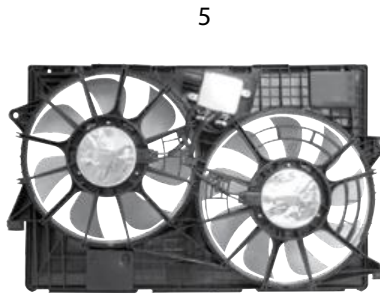

Item #	Description	Years	Engine	Comments	Replaces Part #
Radiators					
1	Radiator	14/17	2.4L	w/ Single Cooling Fan Module	68197299AB
		14/17	2.4L, 3.2L	w/ Dual Cooling Fan Modules	68229290AC
		14/17	2.0L Dsl.	w/ Dual Cooling Fan Modules	68229290AC
		14/17	2.2L Dsl.	w/ Dual Cooling Fan Modules	68229290AC
Water Pumps & Related					
2	Water Pump	14/17	2.4L	Includes Gasket	68046026AA
		14/17	3.2L		68111624AE *
3	Water Pump Gasket	14/17	2.4L		68046028AA *
		14/17	3.2L		68087340AA
4	Water Pump Housing Gasket	14/17	2.4L	Water Pump Housing to Engine Block Gasket	5047390AA
Cooling Fan Modules					
5	Cooling Fan Module	14/17	2.4L	w/ Single Cooling Fan Module	68197298AB
		14/17	2.4L	w/ Dual Cooling Fan Modules	52014621AE
		14/17	3.2L	w/o Heavy Duty Cooling	68164091AF
		14/17	3.2L	w/ Heavy Duty Cooling	52014621AE
		14/17	2.0L Dsl.		52014621AE
		15/17	2.2L Dsl.		52014621AE
Pulleys					
6	Drive Belt Idler Pulley	14/17	2.4L	Smooth	4627312AA
		2014	3.2L	6 Grooves	4593848AA
		15/17	3.2L	6 Grooves	4627509AA

* This Part # not currently carried by Crown Automotive