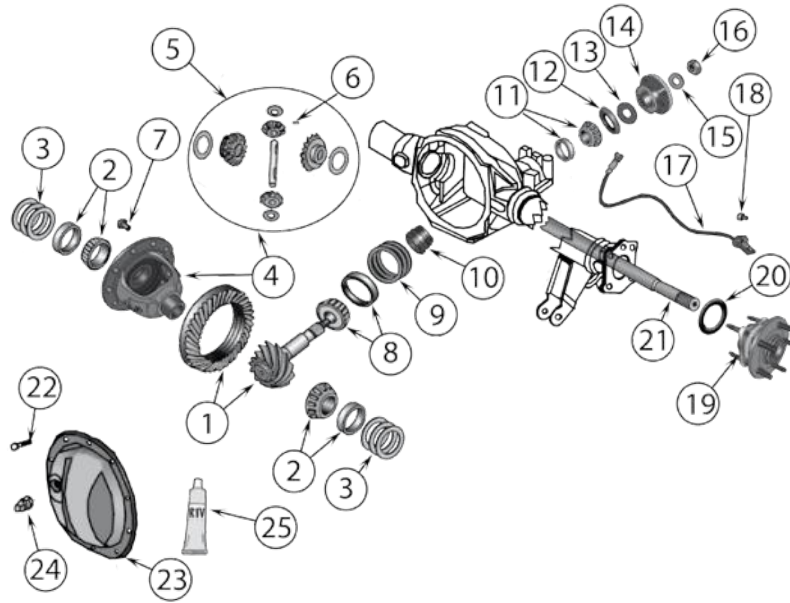

AXLE

Dana 44 Rear Axle | WK, WH Grand Cherokee, XK, XH Commander

Item #	Description	Years	Comments	Ratio	Includes	Replaces Part #
1	Ring & Pinion Set	06/10		3.73	7,10,15,16	5183522AA
2	Bearing Set, Differential	06/10	Includes 2 Bearings & 2 Cups	All		5183508AA
3	Shim Set, Differential	06/10		All		5183516AA
4	Case Assembly, Differential	06/10		All	3,7,8	5183518AA
5	Gear Set, Differential	06/10		All		5183520AA
6	Pin, Differential Shaft	06/10		All		J0636360
7	Bolt Kit, Ring Gear	06/10		All		5183517AA *
8	Bearing Kit, Pinion	06/10	Inner	All		5191196AA
9	Shim Set, Pinion	06/10	.035" to .039"	All		4856368
		06/10	.040" to .044"	All		4856369
		06/10	.045" to .049"	All		4856370
		06/10	.050" to .054"	All		4856371
10	Crush Spacer, Pinion	06/10		All		5183525AA
11	Bearing Kit, Pinion	06/10	Outer	All		4864210
12	Seal, Pinion	06/10		All		68003265AA
13	Slinger, Pinion	06/10		All		4746867
14	Flange, Pinion	06/10		All		5183523AA
15	Washer, Pinion	06/10		All		1795175
16	Nut, Pinion	06/10		All		5191197AA
17	Sensor, Wheel Speed	06/10	Right or Left	All		56044146AB
18	Screw, Wheel Speed Sensor	06/07		All		6506968AA *
		08/10		All		6501979 *
19	Hub & Bearing Assembly	06/10		All		52111884AB
20	O-Ring, Hub & Bearing to Axle Tube	06/10		All		52114079AA
21	Shaft, Axle	06/10	Right	All		5183528AA *
		06/10	Left	All		5183529AA *
22	Bolt, Differential Cover	06/10		All		J0273573
23	Cover, Differential	06/10		All		5183507AA *
24	Plug, Differential Cover	2006		All		J4004751
		07/10		All		68033969AA *
25	RTV Silicone Sealant	06/10		All		J8993317

* This Part # not currently carried by Crown Automotive