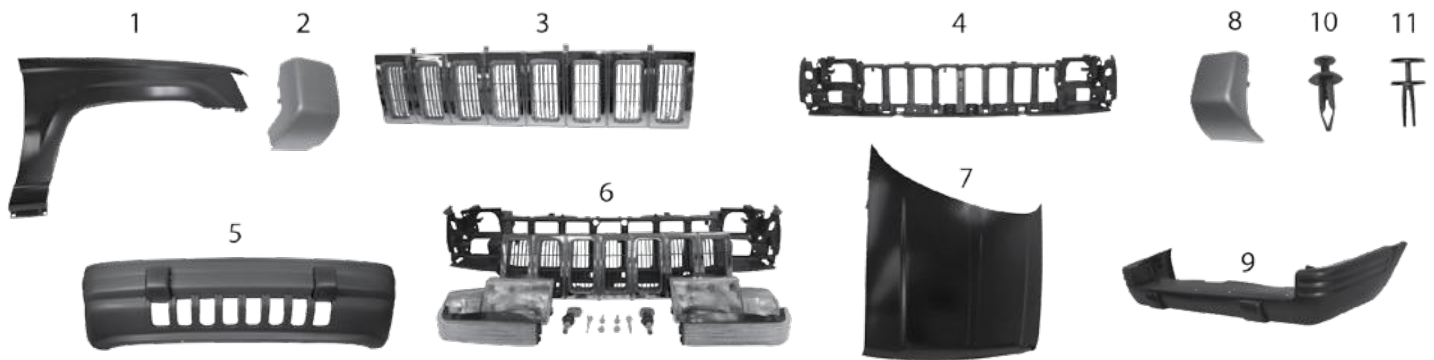

Item #	Description	Position	Years	Color	Comments	Replaces Part #
Fender, Bumper, Hood & Grille						
1	Fender	Left	93/98	Black Primed		55031835
		Right	93/98	Black Primed		55031834
2	Bumper Guard	Front	Left	93/95	Gray Textured	4741103
		Front	Right	93/95	Gray Textured	4741102
3	Grille		93/95	Chrome		55054890
			96/98	Chrome		55055059
			93/95	Black		5DF54MX8
4	Header Panel		93/95		w/o Headlamp Leveling Device	55054886
			96/98		w/o Headlamp Leveling Device	55054996
5	Fascia	Front	93/95	Black Primed	w/ Limited or Orvis Package w/ Fog Lamps	4713455
		Front	93/95	Black Primed	w/ Limited Package w/o Fog Lamps	4761569
		Front	93/95	Black Textured	w/ Laredo Package w/ or w/o Fog Lamps w/ Nerf Strip	55032684
		Front	96/98	Gray Textured	w/ Laredo Package w/ Fog Lamps	5DN63SS5
6	Header Panel Kit		93/95		Incl. Header Panel, Chrome Grille, Lamps & Adjusting Screws	55054886K
			96/98		Incl. Header Panel, Chrome Grille, Lamps & Adjusting Screws	55054996K
7	Hood		93/98	Black Primed		55255640
8	Bumper Guard	Rear	Left	93/95	Gray Textured	4741101
		Rear	Right	93/95	Gray Textured	4741100
9	Fascia	Rear	93/95	Black Primed	w/ Limited or Orvis Package	4713456 *
		Rear	93/95	Gray Textured	w/ Laredo Package w/ Nerf Strip (Nerf Strip Not Included)	55032692
10	Retainer	F or R	L or R	93/98	Fender Liner Mounting	6502871
11	Retainer	F or R	L or R	97/98	Fascia Mounting	6503106

*This Part # not currently carried by Crown Automotive