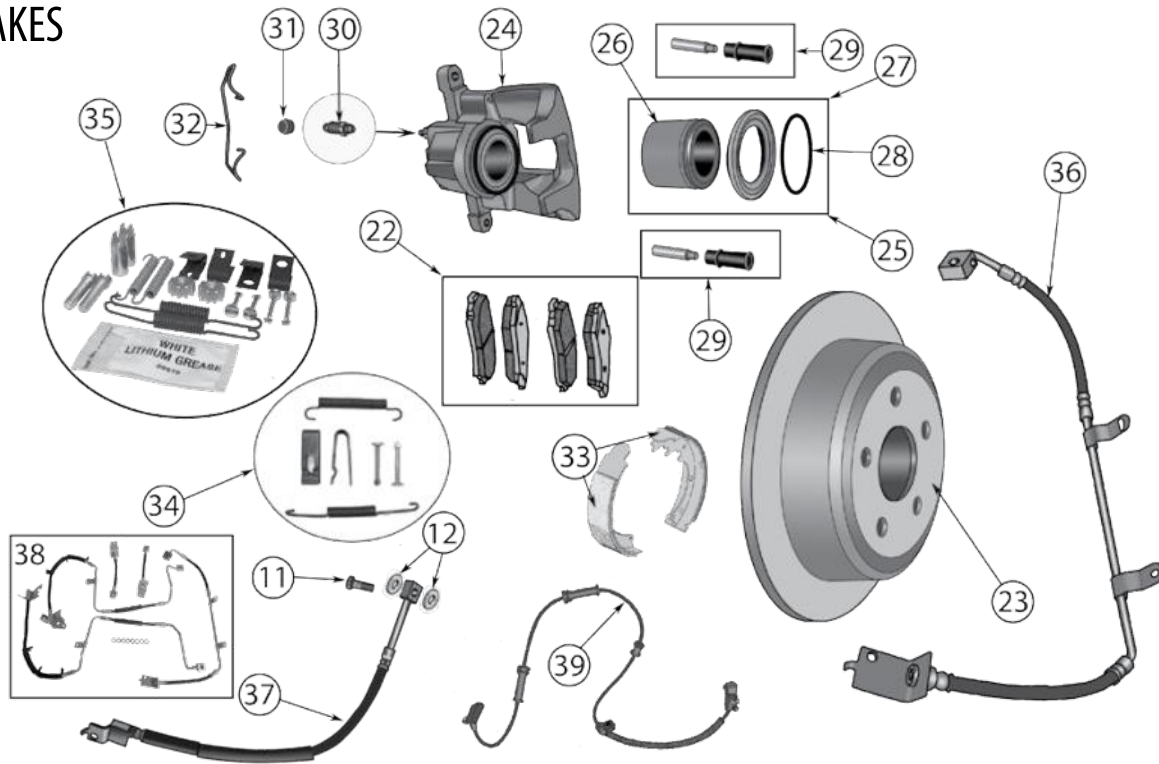

BRAKE

WJ, WG Grand Cherokee 1999 - 2004

REAR BRAKES

Item #	Description	Years	Position	Notes	Replaces Part #

Rear Brakes

22	Brake Pad Set	99/04	L & R		5011970AB
23	Brake Rotor	99/04	L or R		52098666
	Drilled & Slotted Rotor Set	99/04	L & R	Zinc Coated	52098666C
		99/04	L & R		RT31031
24	Brake Caliper	99/04	Left	w/o Pads	5011975AB
		99/04	Right	w/o Pads	5011974AA
25	Caliper Rebuild Kit	99/04	L or R	Includes 1 Piston, 1 Seal, & 1 Boot	5011983K
26	Caliper Piston	99/04	L or R		5011983AA
27	Caliper Boot	99/04	L or R		5011985AA
28	Caliper Seal	99/04	L or R		5011984AA
29	Caliper Pin Kit	99/04	L or R	Includes 2 Pins & 2 Boots	5011981AA
30	Bleeder Screw	99/04	L or R	3/8"-24 X 1-1/8" Long	J8129722
31	Bleeder Screw Cap	99/04	L or R		5093278AB
32	Brake Pad Hold Down Spring	99/04	L or R		5011978AA
33	Parking Brake Shoe Set	99/04	L & R	Includes Hardware	5011988AA
34	Parking Brake Spring Kit	99/04	L or R	Includes Springs & Pins	5014038AA
35	Parking Brake Hardware Kit	99/04	L & R	Includes Springs, Pins, & Adjusters	5011988HK
36	Brake Hose	99/04		Body to Rear Axle	52128096AB
37	Brake Hose	99/04	Left		52128095
		99/04	Right		52128094
38	Brake Hose Kit	99/03	F & R, L & R	Until 4/23/2003; Includes Front & Rear Hoses & Washers	BHK8
39	Wheel Speed Sensor	99/04	Left		56041509AA
		99/04	Right		56041308AA