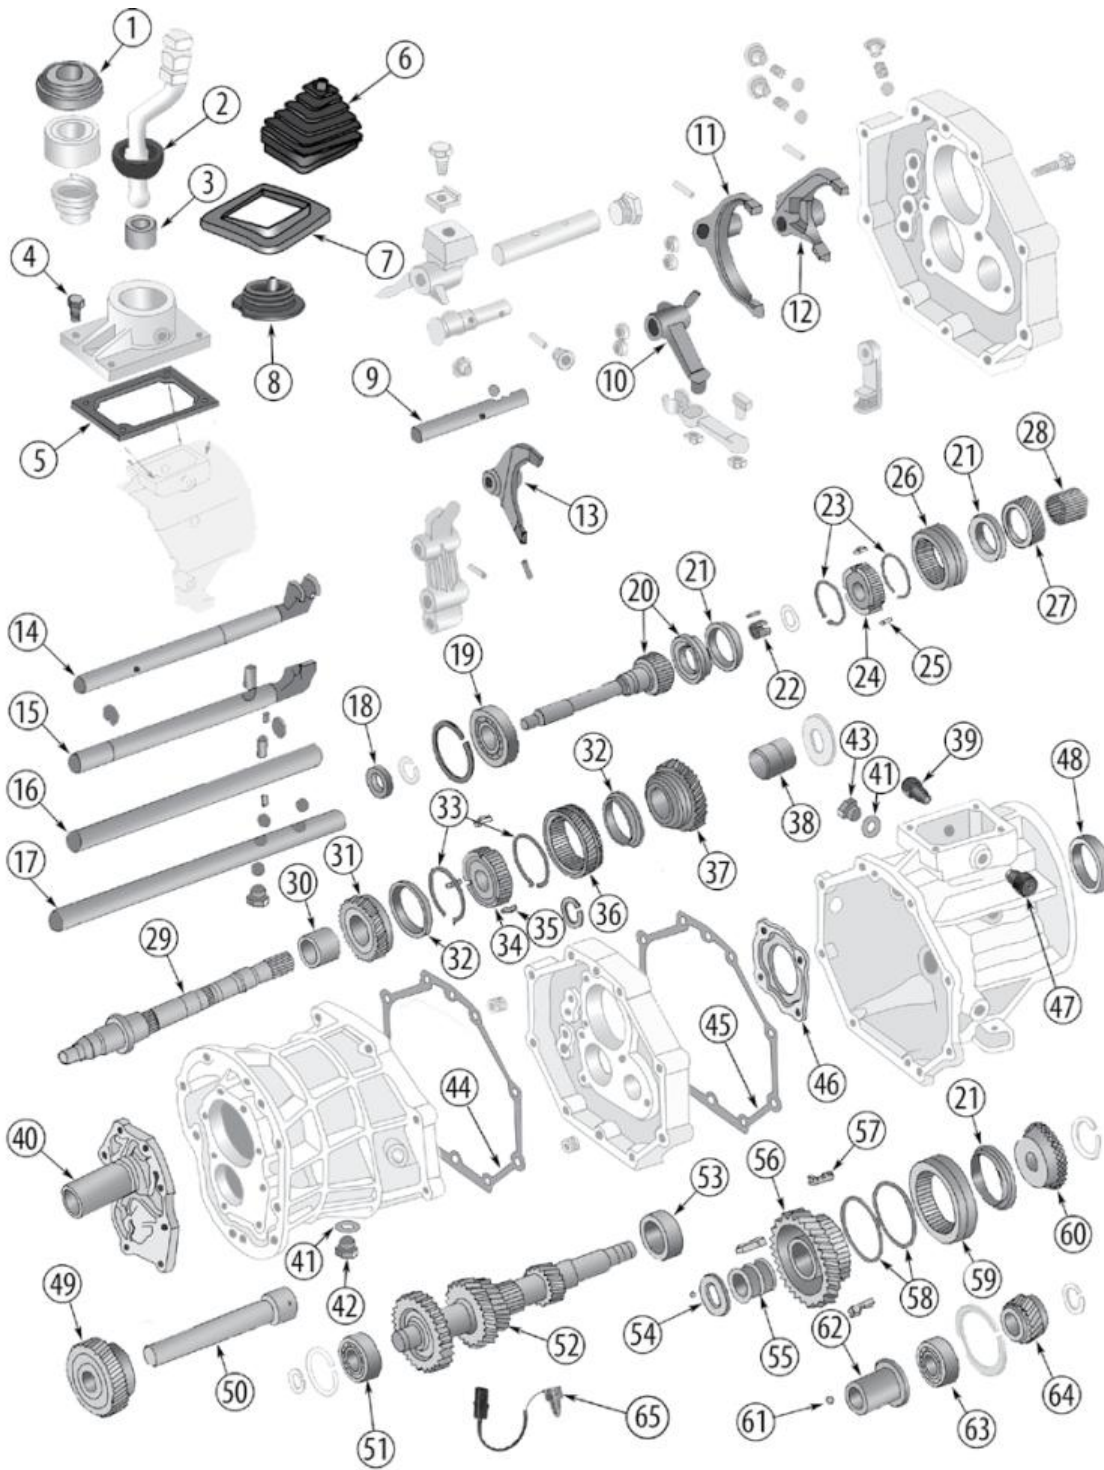

AX4 & AX5 Transmissions (Continued)

MANUAL TRANSMISSION

Item	Description	Comments	Transmission	Replaces Part #
36	Gear, 1st & 2nd Reverse Sliding	84/97 98/02	AX4, AX5 AX5	83500555 4897101AA *
37	Gear, 1st	Until 11/5/1988; 33 Teeth After 11/5/1988; 28 Teeth	AX4, AX5 AX4, AX5	83500550 83506017
38	Bearing, 1st Gear	Until 11/5/1988; Caged Roller Bearing After 11/5/1988; Caged Roller Bearing	AX4, AX5 AX4, AX5	83500578 83506031
39	Reverse Gear Pin	Right	AX4, AX5	83500515
40	Retainer, Front Bearing	84/93 (Gas Engines) 94/02 (Gas Engines)	AX4, AX5 AX5	83503112 4746025 *
41	Fill or Drain Gasket		AX4, AX5	83500513
42	Plug, Drain		AX4, AX5	83500512
43	Fill Plug		AX4, AX5	83500623
44	Transmission to Adapter Gasket	Front	AX4, AX5	83500506
45	Transmission to Adapter Gasket	Rear	AX4, AX5	83500507
46	Retainer, Rear Bearing		AX4, AX5	83506034 *
47	Reverse Gear Pin	Left	AX4, AX5	83500516
48	Seal, Output	4WD	AX4, AX5	83503108
49	Gear, Reverse Idler	84/96 97/02	AX4, AX5 AX5	83503555 4897102AA *
50	Shaft, Reverse Idler		AX4, AX5	83500570
51	Bearing, Cluster Gear	Front	AX4, AX5	83506032
52	Cluster Gear	Until 11/5/1988; Threaded End After 11/5/1988; Snap Ring End 97/02	AX4, AX5 AX4, AX5 AX5	83500557 83506023 4897103AA *
53	Bearing, Cluster Gear	Until 11/5/1988; Rear After 11/5/1988; Rear	AX4, AX5 AX4, AX5	83500580 83506033
54	Thrust Washer, Cluster Gear		AX4, AX5	83506025
55	Bearing, 5th Gear	Caged Roller Bearing	AX5	83500644
56	Gear, Counter 5th	47 Teeth	AX5	83506022
57	Key, 5th Gear Synchronizer		AX5	83500641
58	Spring, 5th Gear Synchronizer		AX4, AX5	83500568
59	Sleeve, 5th Gear Synchronizer	88/93 94/02	AX5 AX5	83500642 4746657
60	Spacer, 5th Gear		AX5	83500639
61	Ball, Reverse		AX4, AX5	83500573
62	Race, 1st Gear	Until 11/5/1988 After 11/5/1988	AX4, AX5 AX4, AX5	83500560 83506026
63	Bearing, Main Shaft	Until 11/5/1988; Rear After 11/5/1988; Rear	AX4, AX5 AX4, AX5	83500575 83506030
64	Gear, Main Shaft 5th	24 Teeth	AX5	83500971
65	Switch, Back Up Lamp		AX4, AX5	83500629
66	Transmission Gasket Set		AX4, AX5	83500632
67	Gasket & Seal Kit	Includes All Gaskets & Front Oil Seal	AX4, AX5	AXGS
68	Bearing & Seal Kit	Until 11/5/1988	AX5	BKAX5E
69	Bearing & Seal Kit	After 11/5/1988	AX5	BKAX5L
70	Master Overhaul Kit	Until 11/5/1988 After 11/5/1988	AX4, AX5 AX5	AX4EAX5EMASKIT AX5LMASKIT

* This Part # not currently carried by Crown Automotive