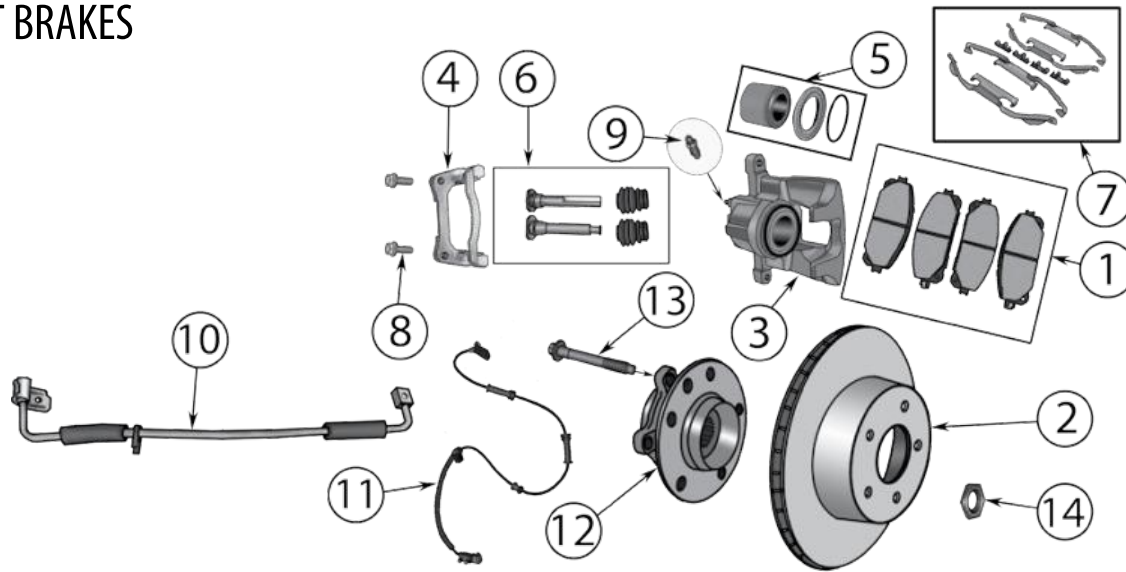

FRONT BRAKES

Item #	Description	Years	Position	Notes	Replaces Part #
Front Brakes					
1	Brake Pad Set	14/17	L & R	w/ 10.94" (278mm) Rear Rotors	68225170AA
		14/17	L & R	w/ 12.6" (320mm) Rear Rotors	68212327AC
2	Brake Rotor	14/17	L or R		4779884AC
3	Brake Caliper	14/17	Left	w/ 10.94" (278mm) Rear Rotors	68225169AB *
		14/17	Left	w/ 12.6" (320mm) Rear Rotors	68212011AA *
		14/17	Right	w/ 10.94" (278mm) Rear Rotors	68225168AB *
		14/17	Right	w/ 12.6" (320mm) Rear Rotors	68212010AA *
4	Caliper Bracket	14/17	L or R	w/ 10.94" (278mm) Rear Rotors	68248275AA *
		14/17	Left	w/ 12.6" (320mm) Rear Rotors	68212013AA *
		14/17	Right	w/ 12.6" (320mm) Rear Rotors	68212012AA *
5	Caliper Rebuild Kit	14/17	L or R	Includes 1 Piston, 1 Seal, & 1 Boot	68212329AA *
6	Caliper Pin Kit	14/17	L or R	w/ 10.94" (278mm) Rear Rotors; Includes 2 Pins & 2 Boots	68160691AA
		14/17	L or R	w/ 12.6" (320mm) Rear Rotors; Includes 2 Pins & 2 Boots	68212325AA
7	Brake Pad Spring Kit	14/17	L & R	w/ 10.94" (278mm) Rear Rotors; Includes 4 Springs & 4 Clips	68160698AC
		14/17	L & R	w/ 12.6" (320mm) Rear Rotors; Includes 8 Springs	68212326AA
8	Caliper Bracket Bolt	14/17	L or R	M14 X 1.5 X 30 Threads	6510023AA *
9	Bleeder Screw	14/15	L or R	w/ 10.94" (278mm) Rear Rotors	68052365AA
		14/17	L or R	w/ 12.6" (320mm) Rear Rotors	68225204AA
10	Brake Hose	14/17	L or R	w/o Trailhawk Package	4779896AC *
		14/17	L or R	w/ Trailhawk Package	68200196AC *
11	Wheel Speed Sensor	14/17	L or R	w/o Trailhawk Package	68141887AC *
		14/17	L or R	w/ Trailhawk Package	68217205AB *
12	Hub Assembly	14/17	L or R	w/o Trailhawk Package	68141123AC
		14/17	L or R	w/ Trailhawk Package	4779869AC
13	Knuckle to Hub Bolt	14/17	L or R	M12 X 1.75 X 45 Threads	6512205AA *
14	Hub Nut	14/17	L or R	M24 X 1.5 Threads	6509898AA *

* This Part # not currently carried by Crown Automotive