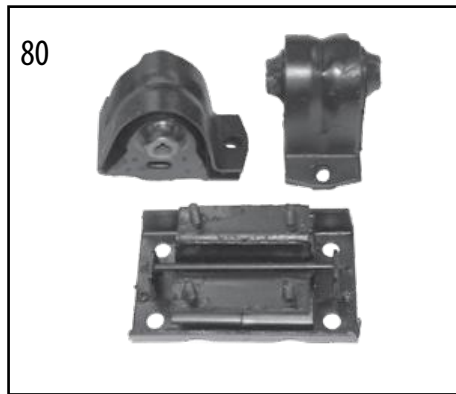

4.0 Liter (242) AMC Engine

ENGINE

Item #	Description	Years	Models	Comments	Replaces Part #
69	Transmission Mount Stabilizer	91/95	YJ	2 Required	J0945266
70	Transmission Mount Stud	91/95	YJ	At Crossmember	J5358879
71	Exhaust Insulator	87/95	XJ, MJ		53000101
72	Engine Mount	97/06	TJ	Left or Right	52019278
		87/01	YJ, XJ	LHD; Left or Right	52040267
		91/01	XJ	RHD; Left	52040267
		91/01	XJ	RHD; Right	52020018
		93/98	ZJ, ZG	Left	52018281
		93/98	ZJ, ZG	Right	52018280
		99/04	WJ, WG	Left	52058929
		99/04	WJ, WG	Right	52058928
73	Transmission Mount	97/06	TJ		52058551
		91/95	YJ		52002625
		87/99	XJ, MJ	w/o BA10/5 Transmission	52002334
		00/01	XJ		52059347AB
74	Transmission Mount	99/04	WJ, WG	w/ 4WD	52058994
		99/04	WJ	w/ 2WD	52058995
		97/98	ZJ		52058485
75	Transmission Mount	93/96	ZJ	w/ Automatic Transmission	52018857
		93/94	ZJ	w/ AX15 Transmission	52018096
76	Transmission Mount Bushing	93/94	ZJ	w/ AX15 Transmission	52017863
77	Transmission Mount	87/89	All	w/ BA10/5 Transmission	83505567
78	Engine Mount Kit	91/95	YJ	Incl. Engine Mounts, Transmission Mount, Isolators, & Studs	52019201K
79	Engine Mount Kit	87/89	XJ, MJ	w/ BA10/5 Transmission; Includes Engine Mounts & Transmission Mount	52019201KK
80	Engine Mount Kit	97/06	TJ	Includes Engine Mounts & Transmission Mount	52019278K
81	Timing Chain Kit	87/93	All	Includes Timing Chain, Sprockets, Guide, & Gaskets	33002977K
82	Timing Chain Kit	94/98	All	Includes Timing Chain, Sprockets, Guide, & Gaskets	53020444KE
83	Timing Chain Kit	99/06	All	Includes Timing Chain, Sprockets, Guide, & Gaskets	53020444KL
84	Oil Pan Kit	97/99	TJ	Includes Oil Pan & Gasket	53020833K
		91/98	YJ, ZJ, ZG	w/o Sensor Hole; Includes Oil Pan & Gasket	53020833K
		87/01	XJ, MJ	w/o Sensor Hole; Includes Oil Pan & Gasket	53020833K
85	Manifold Kit	91/99	TJ, YJ, XJ, MJ, ZJ	Includes Manifold & Gasket, Exhaust Seal, & Studs	4883385K
86	Stainless Steel Header Kit	91/99	TJ, YJ, XJ, MJ, ZJ	Includes Header, Gasket, Exhaust Seal, Studs, & Nuts	RT36001