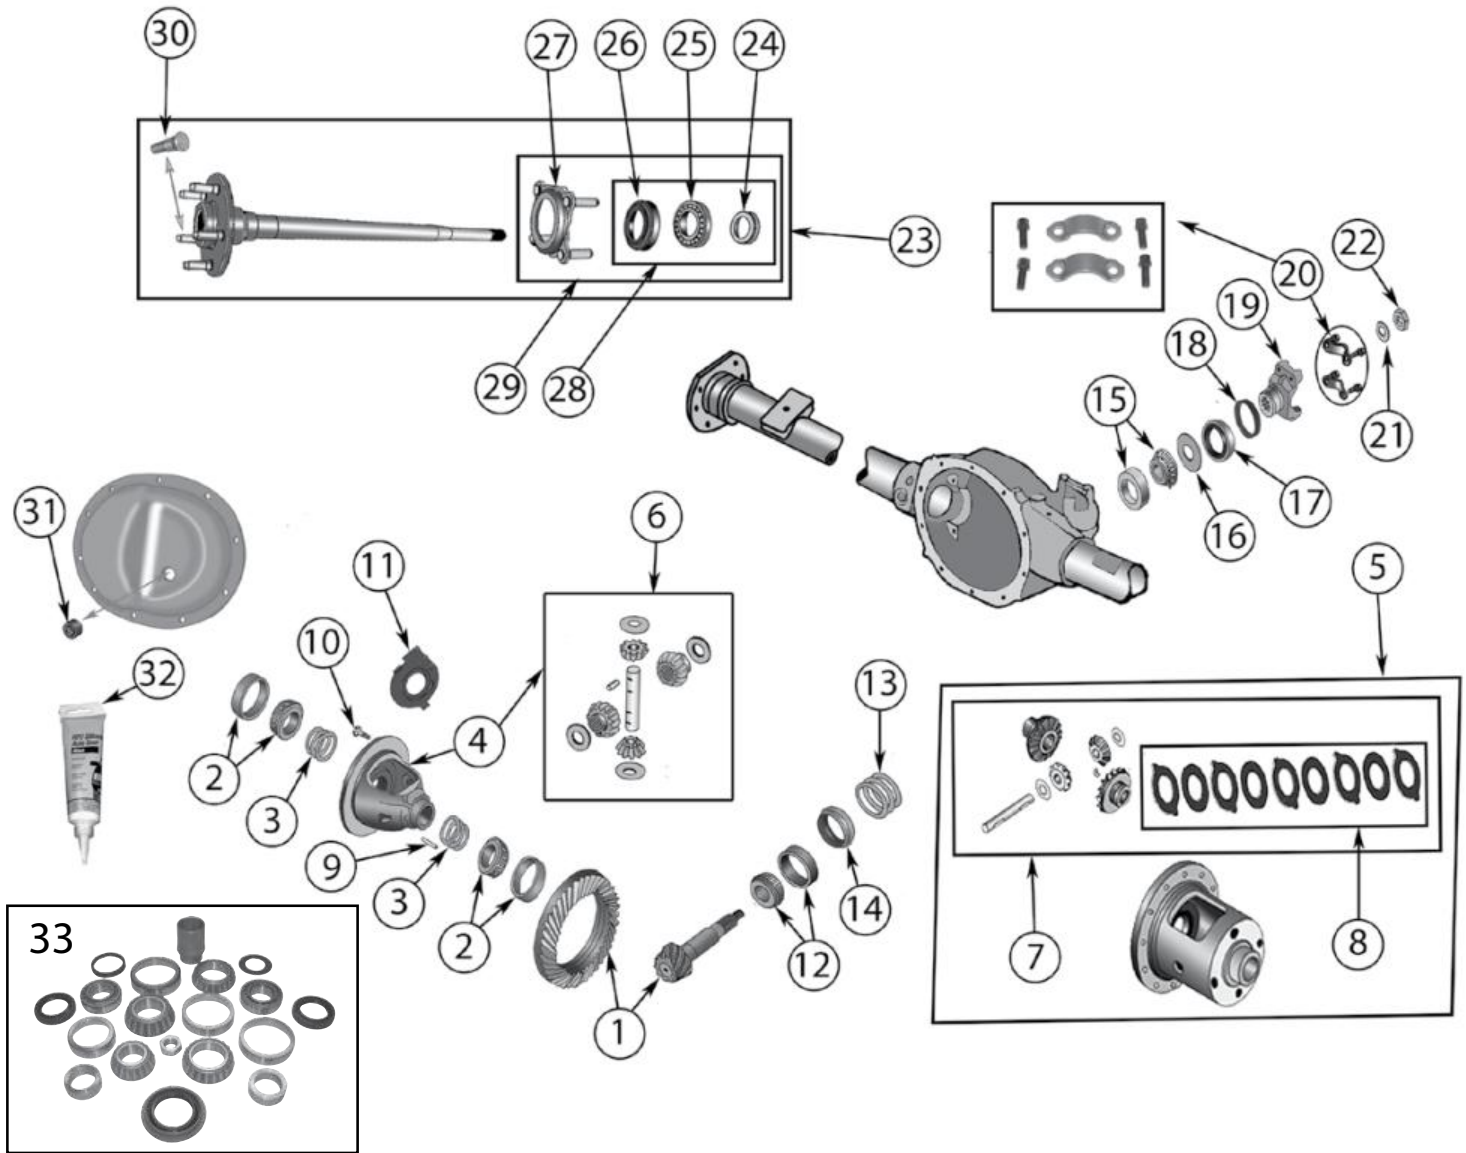

Item #	Description	Years	Comments	Ratio	Includes	Replaces Part #
1	Ring & Pinion Set	99/01	w/ 3/8" Ring Gear Bolts	3.73	10, 14, 21, 22	5012841AA
		00/04	w/ 7/16" Ring Gear Bolts	3.73	10, 14, 21, 22	5019854AB
		2000	w/ 3/8" Ring Gear Bolts	3.91	10, 14, 21, 22	5014357AA
		2000	w/ 7/16" Ring Gear Bolts	3.91	10, 14, 21, 22	5019869AA
2	Bearing Set, Differential	99/04	Includes 2 Bearings & 2 Cups	All		4864213
3	Shim Set, Differential	99/04	.126" to .130"	All		5013881AA
		99/04	.131" to .135"	All		5013882AA
		99/04	.136" to .140"	All		5013883AA
4	Case Assembly, Differential, Standard	99/01	w/ 3/8" Ring Gear Bolts	All	2, 3, 10	4856357AS
		00/04	w/ 7/16" Ring Gear Bolts	All	2, 3, 10	5019855AA
5	Case Assembly, Differential	99/01	Trac-Lok; w/ 3/8" Ring Gear Bolts	All	2, 3, 10	4856355 *
		00/01	Trac-Lok; w/ 7/16" Ring Gear Bolts	All	2, 3, 10	5019868AA
		99/01	Vari-Lok; w/ 3/8" Ring Gear Bolts	All		5012869AA *
		00/04	Vari-Lok; w/ 7/16" Ring Gear Bolts	All		5019867AA

* This Part # not currently carried by Crown Automotive