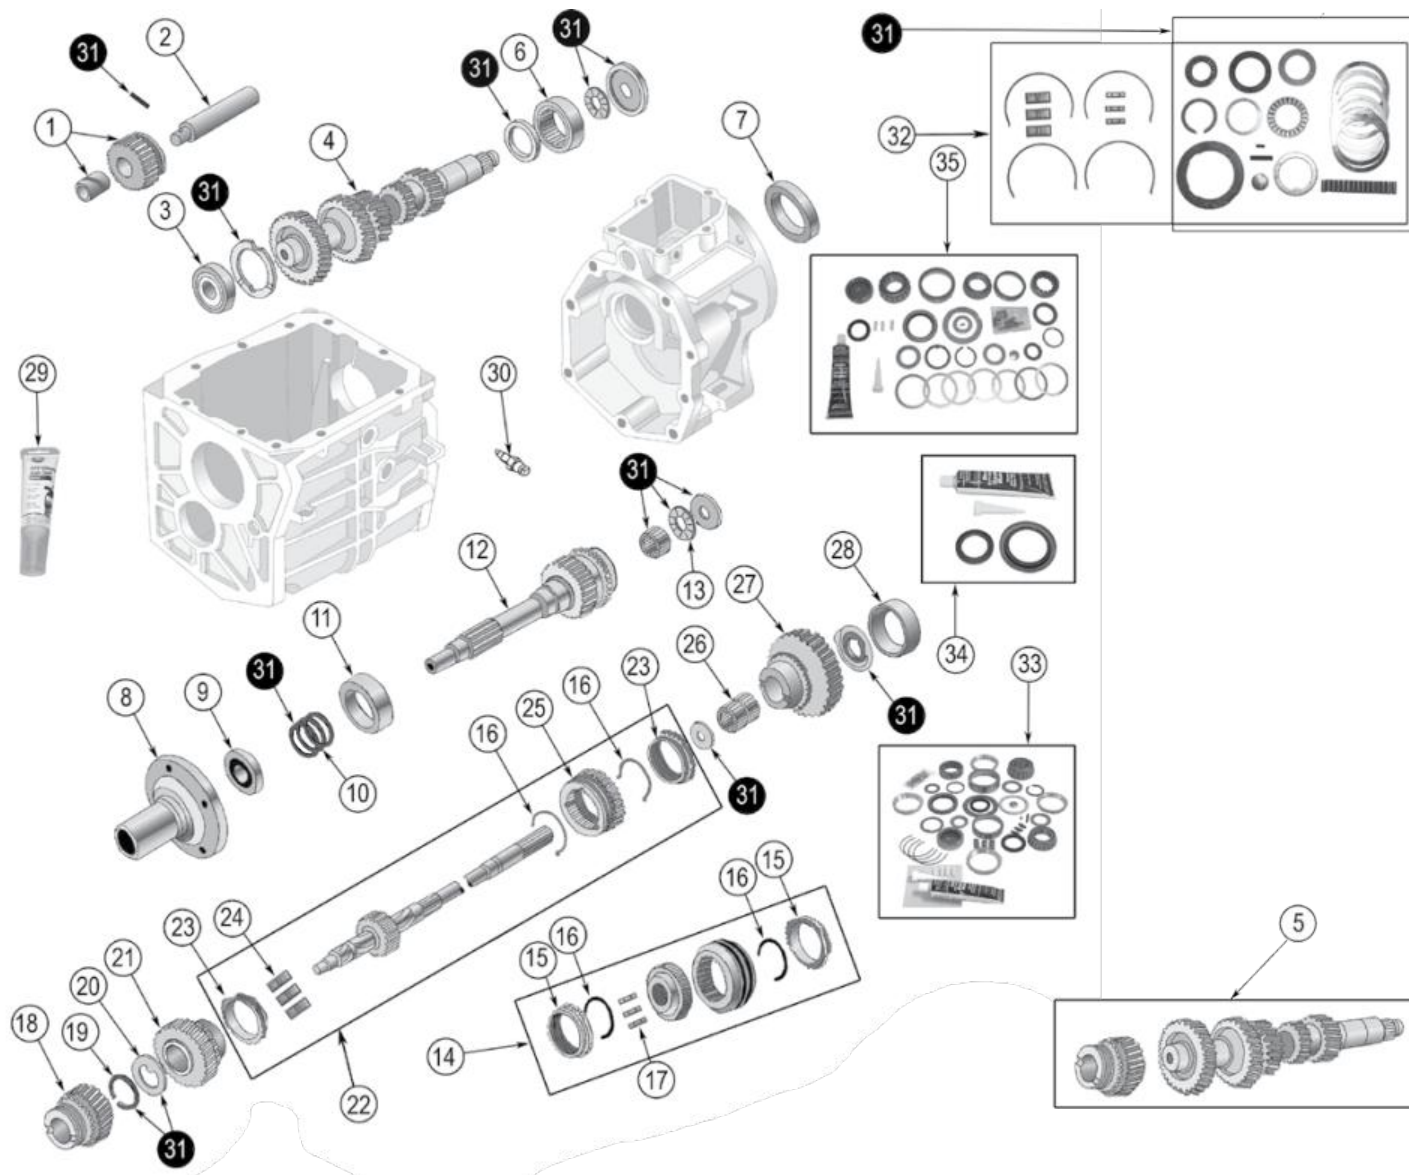

Item #	Description	Comments	Replaces Part #
1	Gear, Reverse Idler		J8134038
2	Shaft, Reverse Idler		J8134039 *
3	Bearing, Cluster, Front		J8134033 *
4	Cluster Gear	37-32-23-15-14Teeth	83500970
5	Cluster Gear Kit	Includes 27T 3rd Gear & Cluster Gear	83500970K
6	Bearing, Rear Cluster, Rear		J8134036
7	Seal, Output		J8132672
8	Retainer, Bearing, Front		J8134013
9	Seal, Input		J8132779
10	Input Bearing Retainer Shim Set		J8134016
11	Bearing, Input Shaft, Front		J8134015
12	Shaft, Input	14 Splines	83500968 *
13	Thrust Bearing		J8134018

* This Part # not currently carried by Crown Automotive