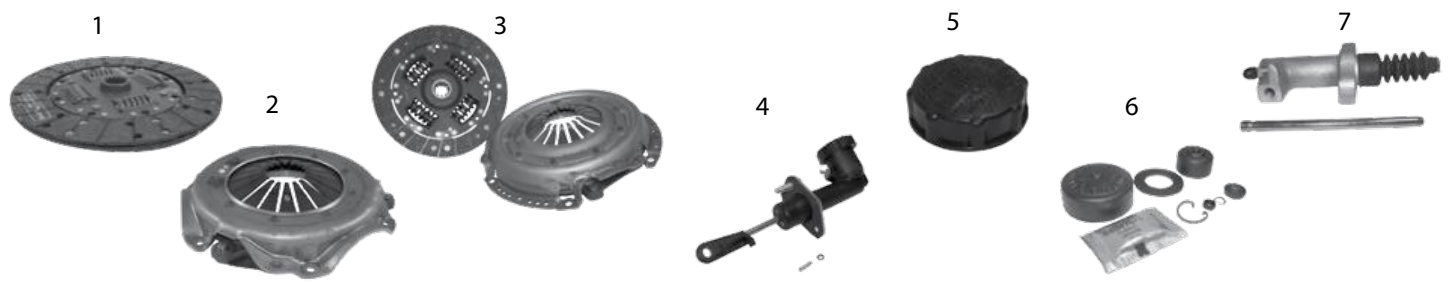

Item #	Description	Year	Model	Engine	Spline Count	Disc Size	Spline Diameter	Notes	Replaces Part #		
1	Clutch Disc	84/90	XJ, MJ	2.5L	14	9.125"	1"		53004538		
		91/96	XJ, MJ	2.5L	14	9.125"	.968"		53007584		
		97/01	XJ	2.5L	14	9.125"	.968"		52107571		
		84/86	XJ, MJ	2.8L	14	9.125"	1"		53004538		
		87/99	XJ, MJ	4.0L	10	10.5"	1.125"		53008259		
		00/01	XJ	4.0L	10	10.375"	1.125"		52104363AA		
		87/94	XJ, MJ	2.1L Dsl.	14	8.5"	1"		J0729376		
		97/99	XJ	2.5L Dsl.	10	10.375"	1.125"		52104363AA		
		00/01	XJ	2.5L Dsl.	10	10.5"	1.125"		53008259		
		2	Pressure Plate	84/85	XJ	2.5L					53002711
1986	XJ, MJ			2.5L				9.75" O.D.	53002711		
1986	XJ, MJ			2.5L				9.25" O.D.	53003006		
87/00	XJ, MJ			2.5L					53003006		
1984	XJ			2.8L					83500804		
85/86	XJ, MJ			2.8L					83501947		
87/91	XJ, MJ			4.0L					53004678		
92/99	XJ, MJ			4.0L					4638411C		
00/01	XJ			4.0L					52104045		
87/92	MJ			2.1L Dsl.					J0723977		
87/94	XJ			2.1L Dsl.					J0723977		
97/99	XJ			2.5L Dsl.					52104045		
3	Clutch Kit, Includes Cover & Disc			91/96	XJ, MJ	2.5L	14	9.125"	.968"		4626213
		97/00	XJ	2.5L	14	9.125"	.968"		52107570		
		87/91	XJ, MJ	4.0L	10	10.5"	1.125"		4626211		
		92/99	XJ, MJ	4.0L	10	10.5"	1.125"		68044869AA		
		00/01	XJ	4.0L	10	10.375"	1.125"		5015606AA		
		97/99	XJ	2.5L Dsl.	10	10.375"	1.125"		4864835		
		4	Clutch Master Cylinder	87/90	XJ, MJ	2.5L, 4.0L					53004467
91/96	XJ, MJ			All					4636864		
97/01	XJ			All					52107652MC		
87/90	XJ, MJ			2.1L Dsl.				w/ Short Shaft	53004466		
87/90	XJ, MJ			2.1L Dsl.				w/ Long Shaft	53004467		
5	Clutch Reservoir Cap	91/96	XJ, MJ	All			Does Not Include Gasket	4636856			
6	Clutch Master Cylinder Repair Kit	84/85	XJ	2.5L					83500669		
		87/90	XJ, MJ	2.1L Dsl., 2.5L, 4.0L					83504097		
7	Clutch Slave Cylinder	84/86	XJ, MJ	2.5L, 2.8L					52000070		
		94/99	XJ	All					52107640S		
		84/93	XJ, MJ	2.1L Dsl.					53001324		

Continued to Next Page ...