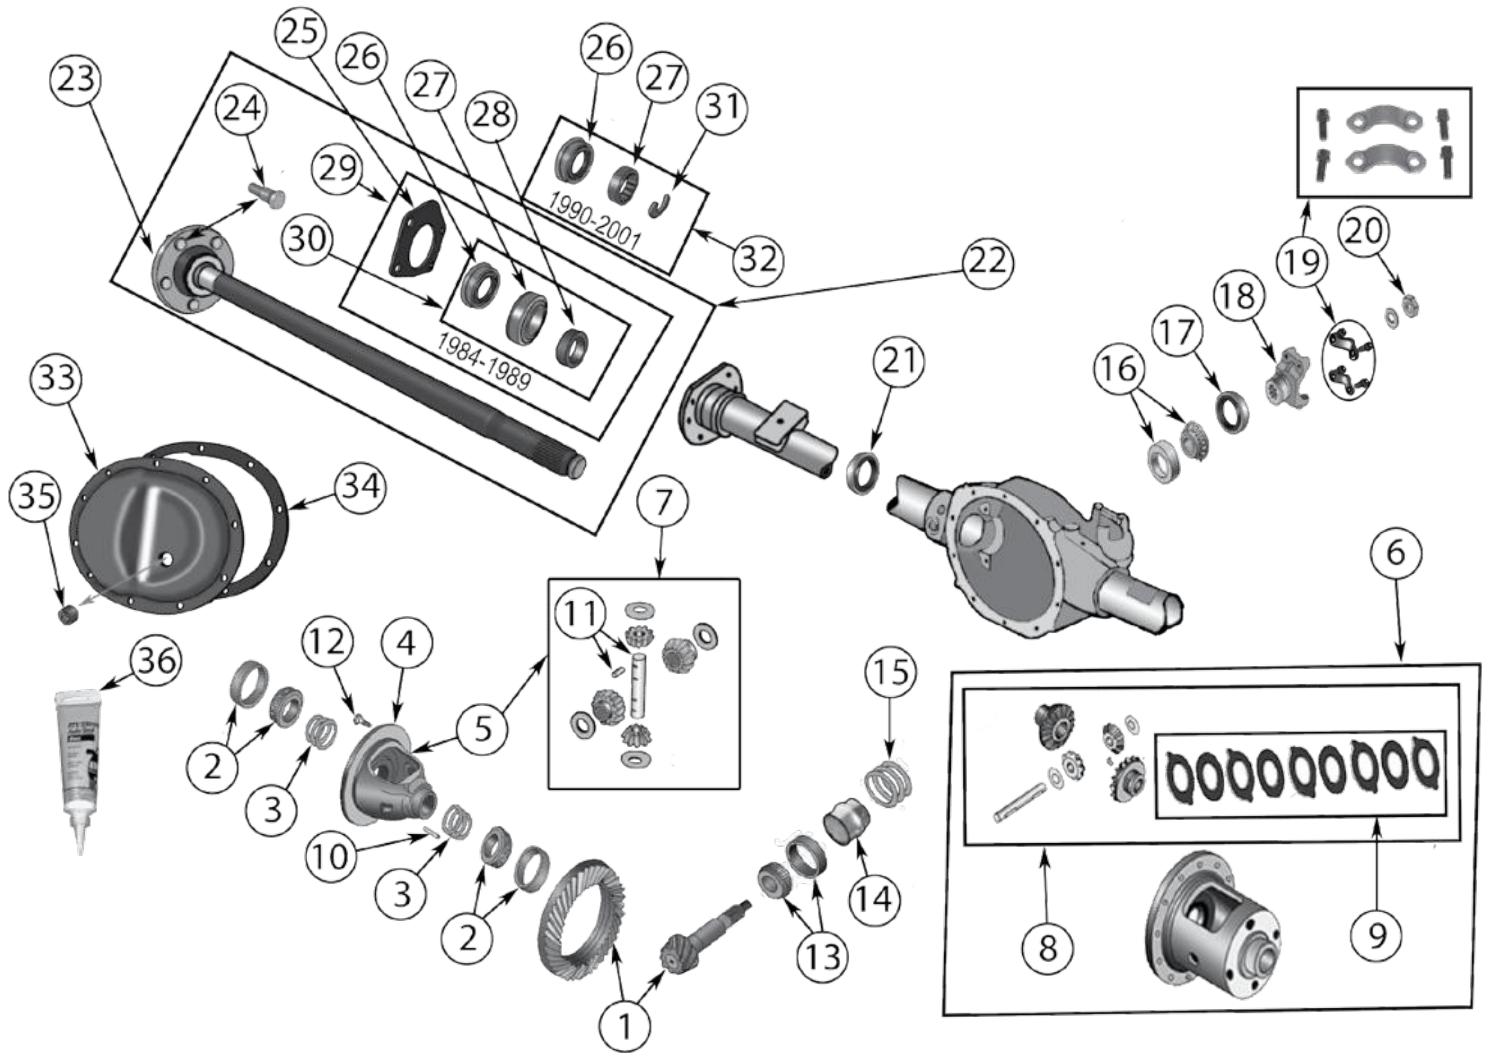

AXLE

Dana 35 Rear Axle | XJ Cherokee, MJ Comanche

Item #	Description	Years	Comments	Ring Gear Bolt Diameter	Ratio	Includes	Replaces Part #
1	Ring & Pinion	84/00	Until 10/1/2000	3/8"	4.56 (41-9)	1, 2, 3, 12, 14, 17, 34	D35456TJ
		87/90	Uses .66" Long Ring Gear Bolts	3/8"	3.07 (40-13)	1, 4, 12	83504934K
		87/00	Until 10/1/2000; Uses .81" Long Ring Gear Bolts	3/8"	3.07 (43-14)	1, 12	83505472
		84/00	Until 10/1/2000	3/8"	4.11 (37-9)	1, 12	83504938
		84/00	Until 10/1/2000	3/8"	4.56 (41-9)	1	83504377
		84/00	Until 10/1/2000	3/8"	4.88 (39-8)	1	D35488
		00/01	After 10/1/2000	7/16"	3.07 (43-14)	1, 12, 14, 20	5073013AA
		84/93		3/8"	3.55 (39-11)	1, 12, 14, 20	83504376
		94/00	Until 10/1/2000	3/8"	3.55 (39-11)	1, 12, 14, 20	4761676
		00/01	After 10/1/2000	7/16"	3.55 (39-11)	1, 12, 14, 20	5012828AC
		94/00	Until 10/1/2000	3/8"	3.73 (41-11)	1, 12, 14, 20	4761678
		00/01	After 10/1/2000	7/16"	3.73 (41-11)	1,12,14, 20	5086639AA
		00/01	After 10/1/2000	7/16"	4.11 (41-10)	1, 12, 14, 20	5073266AB
2	Bearing Set, Differential	84/01	Includes 2 Bearings & 2 Cups		All		J8126500
3	Shim Set, Carrier	84/01			All		83503004