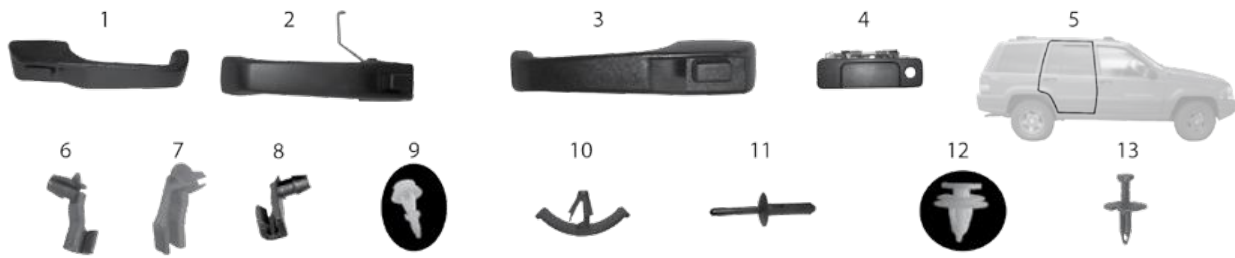

Item #	Description	Position	Years	Color	Comments	Replaces Part #	
Door, Weatherstrip, & Miscellaneous Hardware							
1	Door Handle	Front	Left	93/94	Black Textured	55075653	
		Front	Right	93/94	Black Textured	55075652	
2	Door Handle	Front	Left	95/98	Black Textured	55076093	
		Front	Right	95/98	Black Textured	55076092	
3	Door Handle	Rear	Left	93/98	Black Textured	55075655	
		Rear	Right	93/98	Black Textured	55075654	
4	Liftgate Handle		95/96	Black Textured	w/o Flipper Glass	55076016AE	
			1997	Black Textured	w/ Fixed Backlight	55076016AE	
5	Door Weatherstrip	Rear	L or R	93/98		55134724	
6	Door Lock Rod Clip	F or R	L or R	95/98	Purple	4658444	
7	Door Lock Rod Clip	F or R	L or R	95/98	Orange	4658445	
8	Door Lock Rod Clip	F & R	L or R	93/98	Black	Doors & Liftgate	4658677
9	Liftgate Panel Retainer		93/98			6502991	
10	Retainer	Front	L or R	93/98		Hood Insulation	6003351
11	Rivet	Front	L or R	93/96		Fender Liner	34201631
12	Push Pin	F or R	L or R	93/98		Door Panel	6504014
13	Push Pin	Varies	94/94			55176248