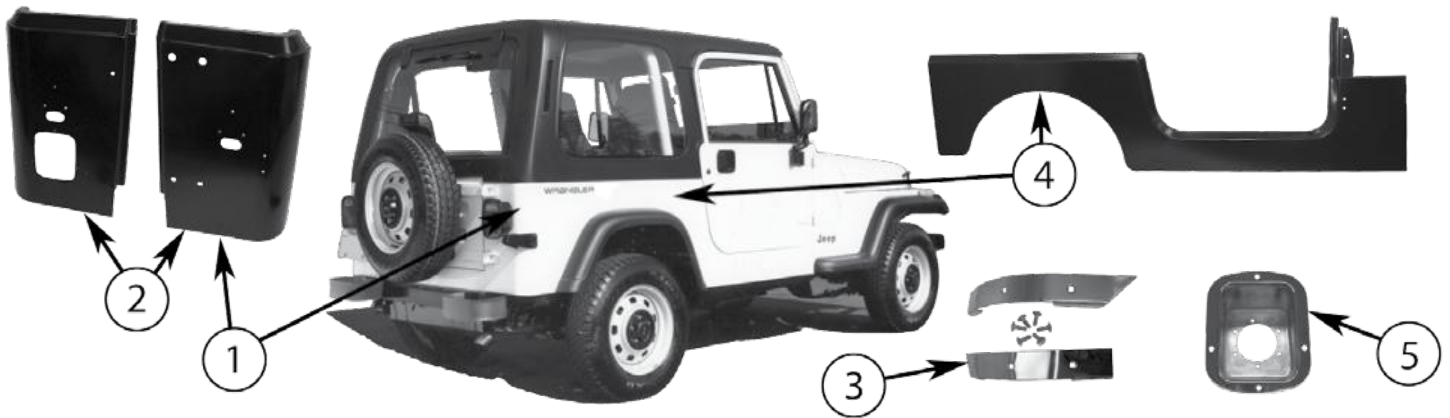

Item #	Description	Location	Years	Color	Comments	Replaces Part #
Corner & Side						
1	Corner Panel	Left	87/95			83503579
		Right	87/95			55176337
2	Corner Panel Set	L & R	87/95			55176337K
3	Corner Guard Set	L & R	87/95	Polished Stainless	Includes 2 Guards & Hardware	RT34041
4	Side Panel	Left	87/95		w/o "Jeep" Logo	4798283
		Right	87/95		w/o "Jeep" Logo	4798282
5	Fuel Filler Bezel		87/95	Polished Stainless		RT34089