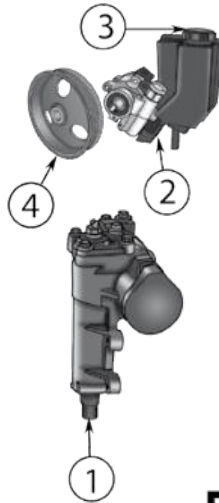

STEERING

WJ / WG Grand Cherokee 1999-2004

Item #	Description	Position	Years	Models	Comments	Replaces Part #
1	Steering Gear Assembly		99/04	All	LHD	52088273AC
2	Power Steering Pump		99/00	All	w/ 4.7L Engine	5080551AC
			01/04	All	w/ 4.7L Engine	52089300AB
			99/01	All	w/ 3.1L Diesel Engine	52088582AC
			99/04	All	w/ 4.0L	5080551AC