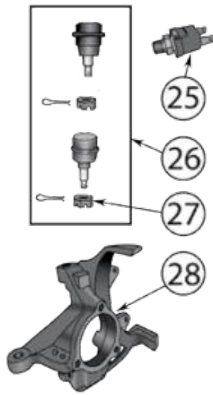

* This Part # not currently carried by Crown Automotive

Continued on next page

Item #	Description	Position	Year	Model	Comment	Replaces Part #
24	Heavy Duty Steering Kit		91/01	All	LHD; w/ Stabilizer	RT21005
			91/01	All	LHD; w/o Stabilizer	RT21004
			91/01	All	RHD; w/ Stabilizer	RT21007
			91/01	All	RHD; w/o Stabilizer	RT21006
25	Power Steering Pressure Switch		84/96	All	On Pressure Hose	53000970
26	Ball Joint Set		84/01	All	Includes 1 Upper & 1 Lower Ball Joint w/ Hardware	83500202
	HD Ball Joint Set		84/01	All	Includes 1 Upper & 1 Lower Ball Joint w/ Hardware	RT21003
27	Ball Joint Nut	Front, Lower	84/01	All	5/8"-18 Threads	J8123318
28	Steering Knuckle	Left Side	84/89	All		53000625 *
		Right Side	84/89	All		53000626 *
		Left Side	90/01	All		52067577
		Right Side	90/01	All		52067576