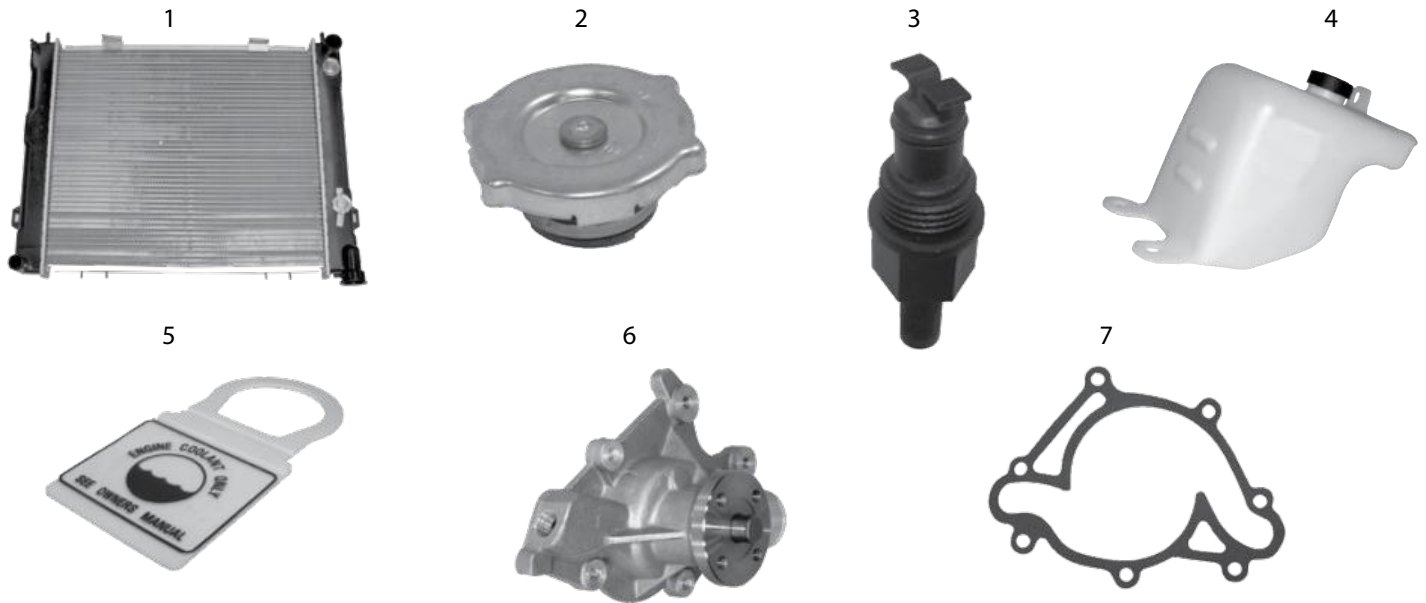

Item #	Description	Years	Model	Engine	Comments	Dimensions	Type	Replaces Part #
Radiators, Coolant Bottles & Related								
1	Radiator	93/97	ZJ	4.0L	Inlet 1-1/4"; Outlet 1-1/2"	22-1/8" x 19-3/8"	2 Rows	4734103
		1998	ZJ, ZG	4.0L		22-1/4" x 19-3/8"	2 Rows	52079597AB
		95/96	ZJ, ZG	4.0L	w/ Manual Transmission	22-1/4" x 19-3/8"	2 Rows	52028378
		93/97	ZJ, ZG	5.2L	Inlet 1-1/2"; Outlet 1-3/4"	22-1/8" x 19-3/8"	2 Rows	4734104
		1998	ZJ, ZG	5.2L, 5.9L		22-1/4" x 19-3/4"	2 Rows	52079598AB
2	Radiator Cap	93/96	ZJ	4.0L		16 psi		52079880AA
		97/98	ZJ, ZG	4.0L		18 psi		52079799AA
		94/98	ZJ, ZG	5.2L, 5.9L		18 psi		52079799AA
3	Radiator Draincock	1993	ZJ	4.0L	Plastic			4546100
		95/96	ZJ	4.0L	Plastic			4546100
4	Coolant Bottle	93/94	ZJ	All				52005183
5	Coolant Bottle Cap	93/94	ZJ	All				52005184
		95/98	ZJ, ZG	4.0L, 5.2L, 5.9L				52079331
Water Pumps & Related								
6	Water Pump	93/98	ZJ, ZG	4.0L				4626054
		93/98	ZJ, ZG	5.2L, 5.9L				53020280
		96/98	ZJ, ZG	2.5L Dsl.				4864566
7	Water Pump Gasket	93/98	ZJ, ZG	4.0L				J3173204
		93/98	ZJ, ZG	5.2L, 5.9L				4483757AB
		96/98	ZJ, ZG	2.5L Dsl.				4864575

Continued to Next Page . . .