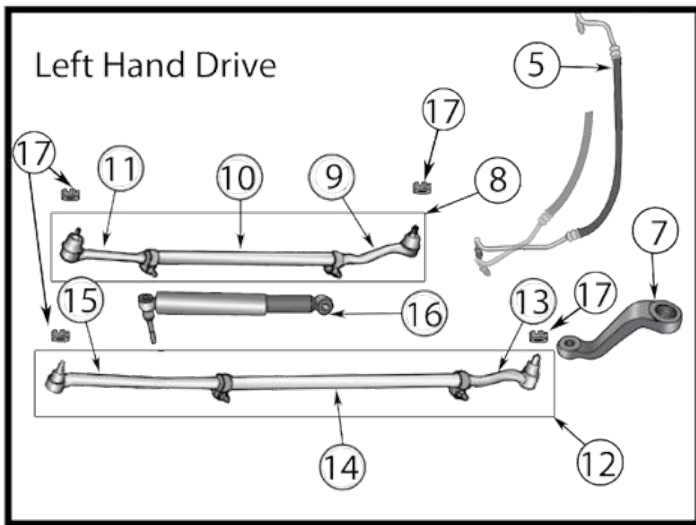

STEERING

WJ / WG Grand Cherokee 1999-2004

Item #	Description	Position	Years	Models	Comments	Replaces Part #
1	Steering Gear Assembly		99/04	All	LHD	52088273AC
2	Power Steering Pump		99/00	All	w/ 4.7L Engine	5080551AC
			01/04	All	w/ 4.7L Engine	52089300AB
			99/01	All	w/ 3.1L Diesel Engine	52088582AC
			99/04	All	w/ 4.0L	5080551AC