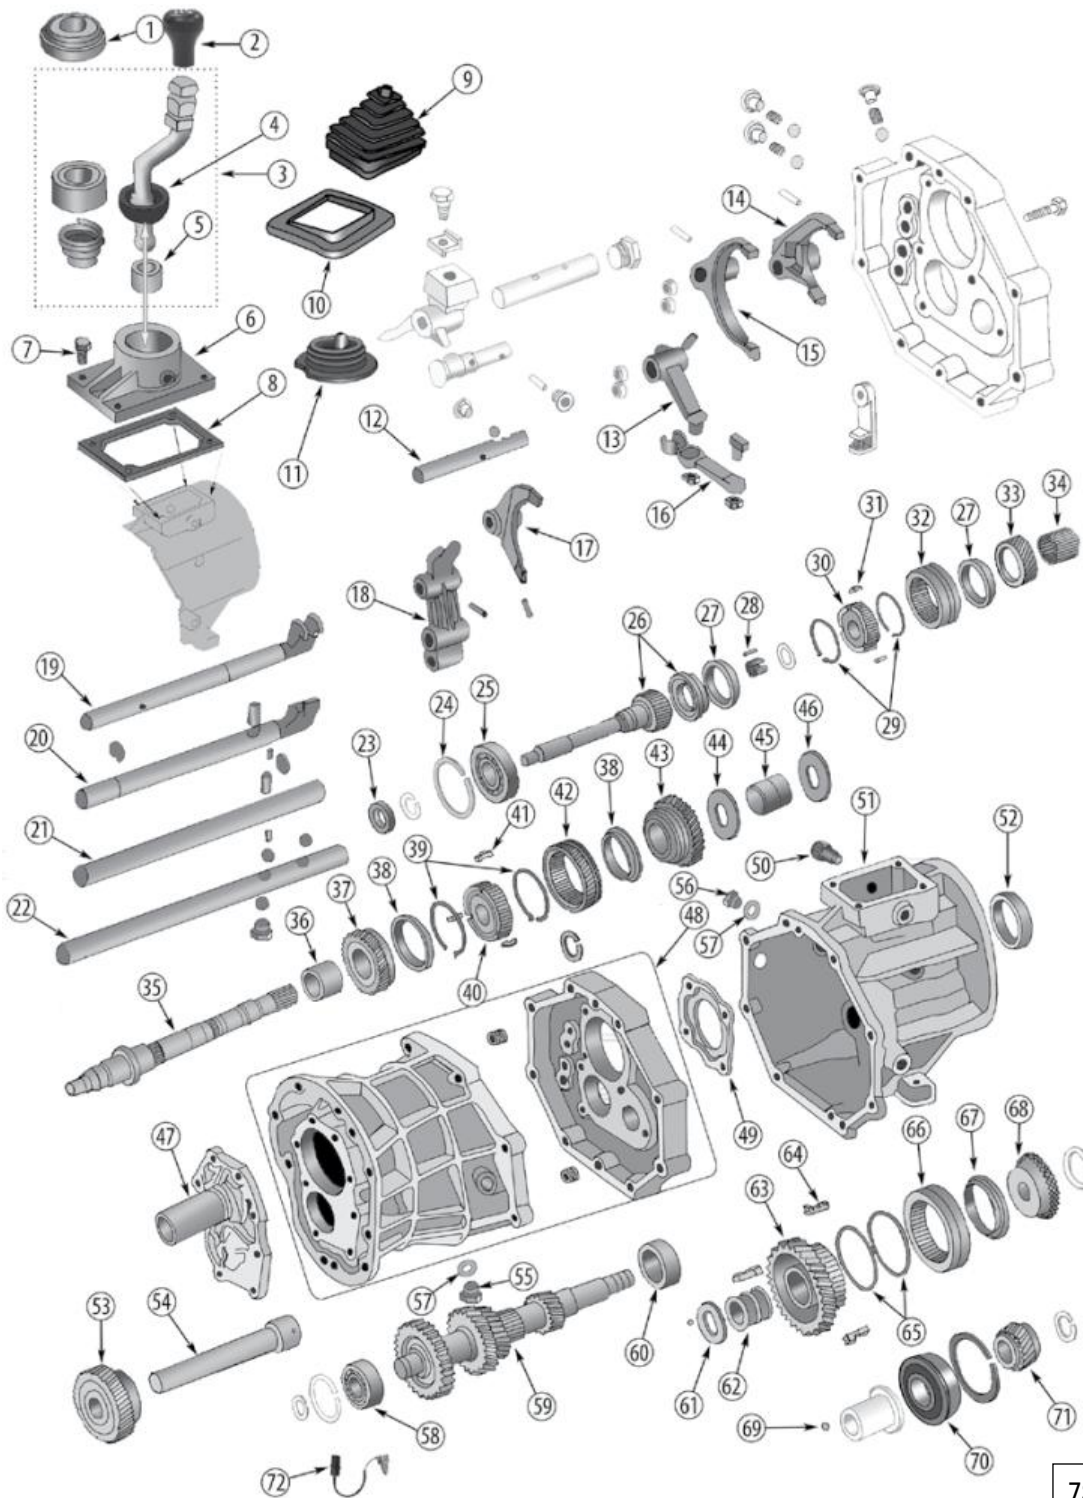

Item #	Description	Comments	Replaces Part #
41	Key, 1st & 2nd Gear Synchronizer	3 Required	83506250
42	Gear, 1st & 2nd Reverse Sliding Gear		5252082
43	Gear, 1st	31 Teeth	4636368
44	Spacer, Output Shaft		83506280 *
45	Bearing, 1st Gear	Caged Roller Bearing	83506075
46	Thrust Washer, 1st Gear		83506246 *
47	Retainer, Front Bearing	88/91 92/93 94/99	5252052 * 4636367 4636382
48	Case, Transmission		5252034
49	Retainer, Rear Bearing		5252036
50	Reverse Gear Pin		5252039
51	Adapter, Transfer Case	XJ, MJ, ZJ w/ 4WD YJ, TJ	4636372 * 4636373 *
52	Seal, Output	4WD	83503108
53	Gear, Reverse Idler		5252084
54	Shaft, Reverse Idler		83506258
55	Plug, Drain		83500512
56	Plug, Fill		83500623
57	Gasket, Fill or Drain Plug		83500513
58	Bearing, Cluster Gear	Front	83506259
59	Cluster Gear	43-32-21-13-12 Teeth	4636371
60	Bearing, Cluster Gear	Rear	83506080
61	Thrust Washer, Cluster Gear 5th Gear		83506245
62	Bearing, 5th Gear	Caged Roller Bearing	83506079
63	5th Gear Counter	88/92 Up to Serial No. 00705123; 47 Teeth 92/99 After Serial No. 00705123	4637535 4637527
64	Key, 5th Gear Synchronizer	88/92 Up to Serial No. 00705123; 3 Required 92/99 After Serial No. 00705123; 3 Required	83506256 4637532
65	Spring, 5th Gear Synchronizer	88/92 Up to Serial No. 00705123; 2 Required 92/99 After Serial No. 00705123; 2 Required	83506254 4637534
66	Sleeve, 5th Gear Synchronizer		83506257
67	Blocking Ring, 5th Gear Synchronizer	88/92 Up to Serial No. 00705123; 1 Required 92/99 After Serial No. 00705123; 1 Required	83506253 4637533
68	Gear, 5th Splined		83506242
69	Ball, Reverse		83500573
70	Bearing, Output Shaft		83506073
71	Gear, 5th	Main Shaft Side	5252083
72	Switch, Back Up Lamp		83500629
73	Synchronizer Repair Kit, 1st & 2nd	Includes 3 Keys & 2 Springs	SRKAX151
74	Synchronizer Repair Kit, 3rd & 4th	Includes 3 Keys & 2 Springs	SRKAX152
75	Synchronizer Repair Kit, 5th	Includes 3 Keys & 1 Spring	SRKAX153
76	Bearing & Seal Kit	Includes Bearings, Seals, & RTV Sealant	AX15BK
77	Gasket & Seal Kit		AX15GS
78	Master Overhaul Kit	Includes Bearings, Seals, Gaskets, Blocking Rings, & Small Parts	AX15MASKIT

* This Part # not currently carried by Crown Automotive