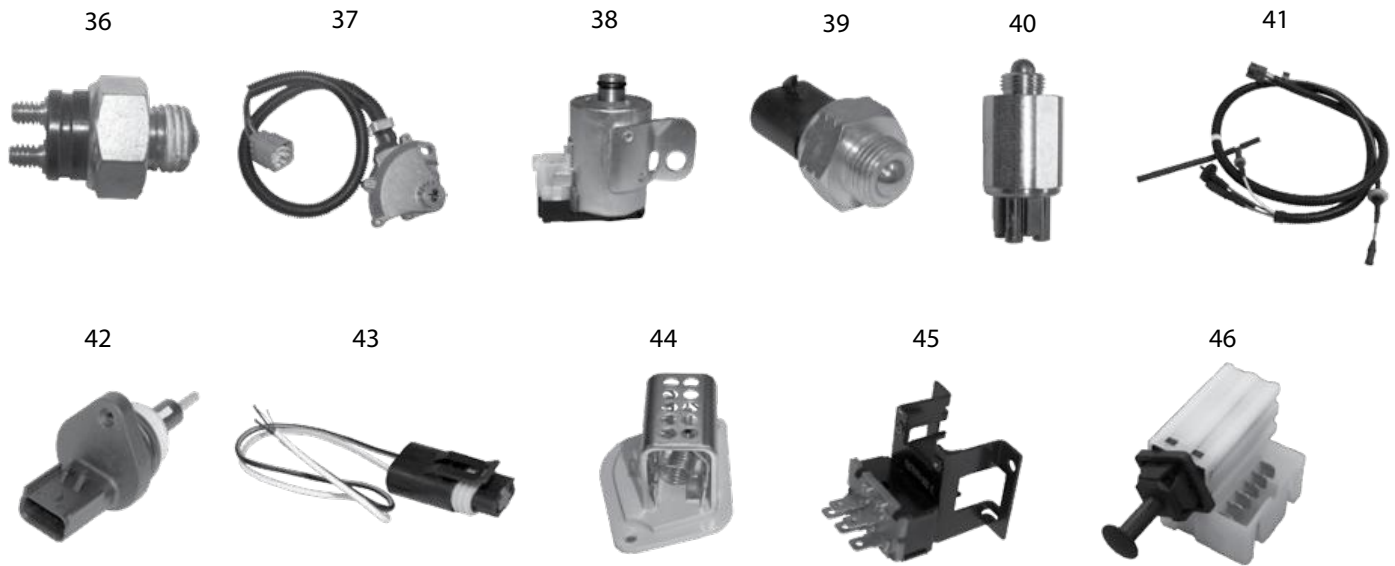

Item #	Description	Model	Year	Engine	Comments	Replaces Part #
Drivetrain Components						
36	Backup Lamp Switch	XJ, MJ	84/00	All	w/ AX4, AX5, AX15 Transmissions	83500629
		XJ, MJ	84/86	All	w/ T4, T5, SR4 Transmissions	J8134068
		XJ, MJ	87/90	All	w/ BA10/5 Transmission	53004522
37	Neutral Safety Switch	XJ	84/86	All	w/ A904 Transmission	3747361
		XJ, MJ	87/96	All	w/ AW4 Transmission	83503712
		XJ	94/96	All	w/ 30RH Transmission	3747361
		XJ	97/01	4.0L	w/ AW4 Transmission	4882173
		XJ	98/00	All	w/ 30RH, 32RH Transmission	56028181AB
38	Shift Solenoid	XJ, MJ	87/94	All	w/ AW4 Transmission	1st & 2nd Gear 83504043
		XJ, MJ	87/94	All	w/ AW4 Transmission	3rd Gear 83504044
39	Transfer Case Switch	XJ	1986	All	w/ NP228, NP229 Transfer Case	83502652
		XJ	97/01	All	w/ NP231 Transfer Case	J8134473
40	Transfer Case Vacuum Switch	XJ, MJ	84/96	All	w/ NP207 or NP231 Transfer Case	53001101
41	Vacuum Harness	XJ	84/86	All	NP207 Transfer Case	53001100
		XJ	87/93	All	NP231 Transfer Case	53001100
42	Vehicle Speed Sensor	XJ, MJ	87/97	All	w/ AW4 Transmission; Located in Trans. Ext. Housing	83503722
		XJ	1997	All		56028183
		XJ	98/01	All		56027905
		XJ	93/96	All		5013660AA
43	Vehicle Speed Sensor Connector	XJ	1997	All		4460347R
Body Components						
44	Blower Motor Resistor	XJ	97/01	All		4864957
45	Blower Motor Switch	XJ, MJ	84/96	All		83502719
46	Brake Light Switch	XJ, MJ	84/90	All	w/ Speed Control	J3225787
		XJ, MJ	84/90	All	w/o Speed Control	J3215938
		XJ, MJ	91/96	All		56006981
		XJ	97/01	All		56042023

Continued to Next Page ...