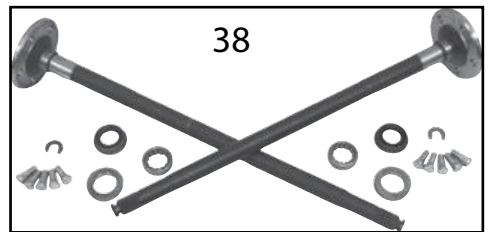

Item #	Description	Years	Comments	Ratio	Includes	Replaces Part #
2	Bearing Set, Differential	97/06	Includes 2 Bearings & 2 Cups	All		J8126500
3	Shim Set, Carrier	97/06		All		83503004
4	Case, Differential, Standard	97/00	Until 10/1/2000; Bare; Uses 3/8" Ring Gear Bolts	3.07	4	44649
		97/00	Until 10/1/2000; Bare; Uses 3/8" Ring Gear Bolts	3.55 & Higher	4	44590
5	Case Assembly, Differential	97/00	Until 10/1/2000; Standard; Uses 3/8" Ring Gear Bolts	3.07	2, 3, 5, 12	4740833
		97/00	Until 10/1/2000; Standard; Uses 3/8" Ring Gear Bolts	3.55 & Higher	2, 5, 12	4740834
		00/06	After 10/1/2000; Standard; Uses 7/16" Ring Gear Bolts	3.07	2, 5, 12	5073110AA
		00/06	After 10/1/2000; Standard; Uses 7/16" Ring Gear Bolts	3.55 & Higher	2, 5, 12	5072976AA
6	Case Assembly, Differential	97/00	Until 10/1/2000; Trac-Lok; Uses 3/8" Ring Gear Bolts	3.07	2, 3, 6, 12	83505020
		97/00	Until 10/1/2000; Trac-Lok; Uses 3/8" Ring Gear Bolts	3.55 & Higher	2, 6, 12	83505021
		00/06	After 10/1/2000; Trac-Lok; Uses 7/16" Ring Gear Bolts	3.07	2, 6, 12	5073014AA
		00/06	After 10/1/2000; Trac-Lok; Uses 7/16" Ring Gear Bolts	3.55 & Higher	2, 6, 12	5012831AB
		97/00	Until 10/1/2000; Trac-Lok; Bare; Uses 3/8" Ring Gear Bolts	3.55 & Higher	4, 10, 12	43233
7	Gear Set, Differential, Standard	97/06		All		4740670
8	Gear Set, Differential, Trac-Lok	97/06		All		5252497
9	Disc Kit, Differential	97/06	Trac-Lok	All		83500263
10	Pin, Differential Shaft	97/01		All		5252502
		02/06	w/ Standard Differential	All		5252502
11	Shaft & Pin Kit, Differential	97/01		All		5252502K
		02/06	w/ Standard Differential	All		5252502K
12	Bolt Kit, Ring Gear	97/00	Until 10/1/2000; Includes 10 @ 3/8"-24 Bolts	All		4720891
		00/06	After 10/1/2000; Includes 10 @ 7/16"-20 Bolts	All		5012810AC
13	Bearing Set, Pinion	97/06	Inner	All		5252507
14	Spacer, Pinion Crush	97/06		All		3175779
15	Shim Set, Pinion	97/06		All		83503003
16	Bearing Set, Pinion	97/06	Outer	All		5252508
17	Seal, Pinion	97/06		All		83504946
18	Yoke, Pinion	97/06		All		83503318

Continued to Next Page . . .