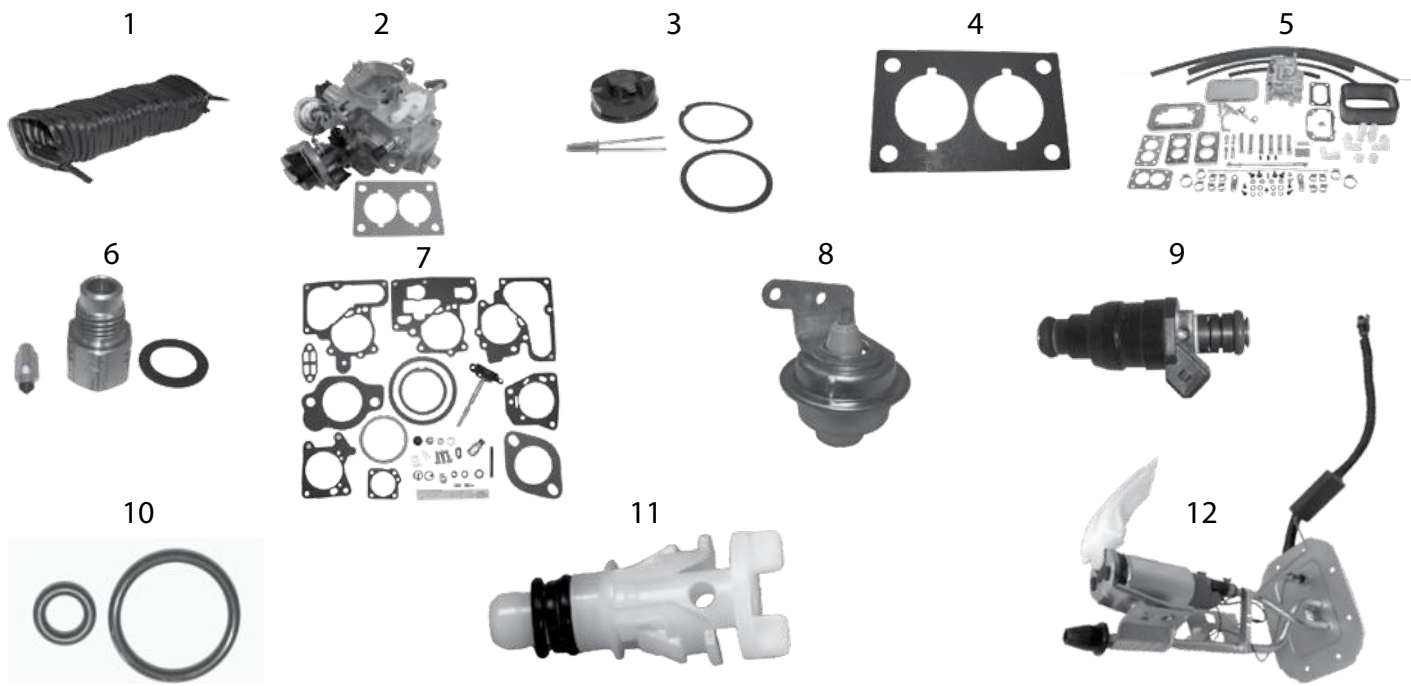

Item #	Description	Years	Engine	Comments	Replaces Part #
Carburetor & Related					
1	Air Intake Hose	87/90	4.2L		J5357889
2	Carburetor	87/90	4.2L	w/ Electric Stepper Motor; New	83320007
		87/90	4.2L	w/o Electric Stepper Motor; New	BBD42S
		87/90	4.2L	w/ Electric Stepper Motor; New (Weber)	K551
		87/90	4.2L	w/ Electric Choke w/ High Performance Engine; New (Weber)	K55138
		87/90	4.2L	w/ Manual Choke w/ High Performance Engine; New (Weber)	K55138M
3	Carburetor Choke Coil	87/90	2.5L		83500921
4	Carburetor Gasket	87/90	4.2L		J3235405
5	Carburetor Kit	87/90	4.2L	2-Barrel Carburetor; Includes Regulator	4715515
		87/90	4.2L	2-Barrel Carburetor	471551
6	Carburetor Needle & Seat	87/90	4.2L		J8127326*
7	Carburetor Repair Kit	1989	2.5L		83300085
		87/90	4.2L		J8134232
8	Choke Diaphragm	87/90	2.5L		83502112
Fuel Delivery System					
9	Fuel Injector	87/90	2.5L		83504851
		91/95	2.5L		53007232
		91/93	4.0L		33007127
		94/95	4.0L		53030343
10	Fuel Injector O-Ring Kit	87/90	2.5L	4 Required	83500067
		91/95	4.0L	6 Required	4504348
11	Fuel Line Repair Kit	87/95	All	For 5/16" Fuel Lines	83502745
		91/95	All	For 3/8" Fuel Lines	83504447
12	Fuel Module	87/90	2.5L	15 Gallon	83502990
		91/95	2.5L, 4.0L	20 Gallon	5003861AA

*This Part # not currently carried by Crown Automotive