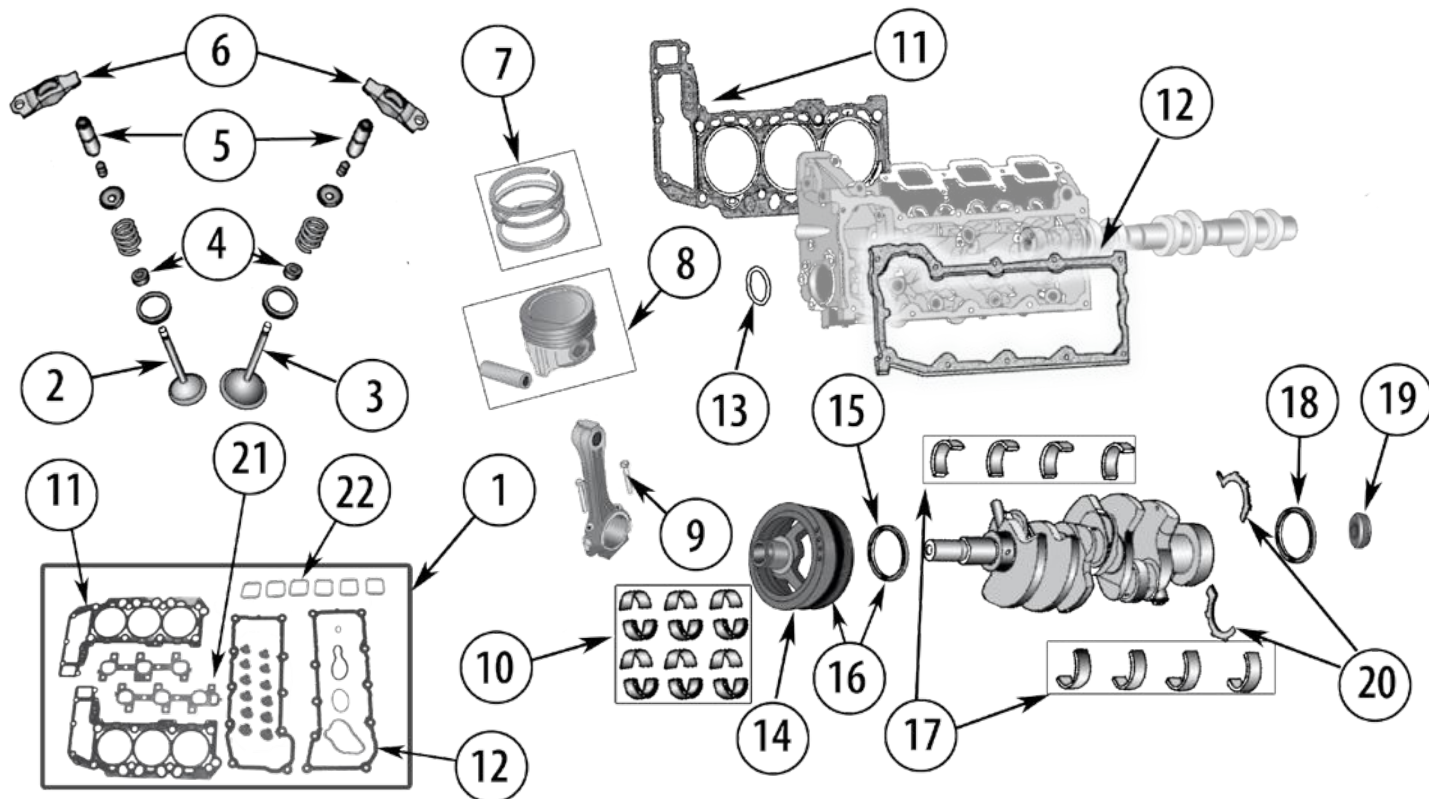

Item #	Description	Years	Models	Comments	Replaces Part #
1	Upper Gasket Set	02/05 05/06 07/12	All All All	w/ Metal Valve Covers w/ Plastic Valve Covers	5135792AA 5170703AA 68003564AA
2	Exhaust Valve	03/12	All	Standard	53021644AC
3	Intake Valve	02/12	All	Standard	53020747AB
4	Valve Seal	02/12	All	Intake or Exhaust	53020752AD
5	Lifter	05/12	All	Intake or Exhaust	53021894AA
6	Rocker Arm	02/12	All	Intake or Exhaust	53020742AC

* This Part # not currently carried by Crown Automotive