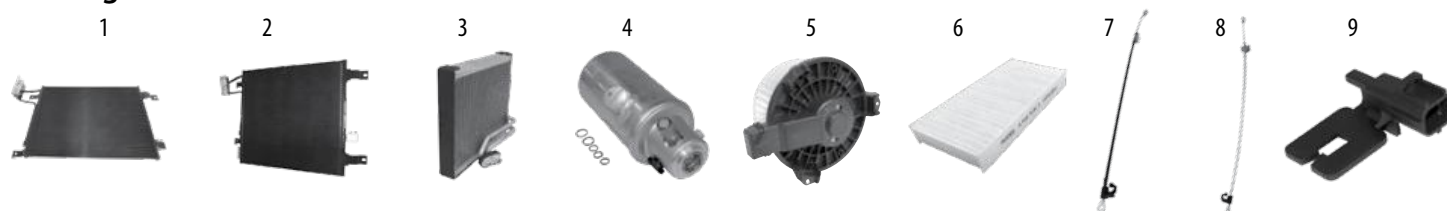

HEAT & AIR CONDITIONING

All Jeep Vehicles

JK Wrangler 2007-2017

Item #	Description	Years	Engine	Comments	Replaces Part #
1	A/C Condenser	07/11	3.8L	w/ Manual Transmission	55056726AA
		07/17	2.8L Diesel	w/ Manual Transmission	55056726AA
2	A/C Condenser & Transmission Cooler	07/11	3.8L	w/ Automatic Transmission	55056635AA
		07/17	2.8L Diesel	w/ Automatic Transmission	55056635AA
3	Evaporator Core	07/11	All		68004194AC
4	Receiver Drier	07/17	All		68003495AA
5	Blower Motor	07/10	All	LHD	68004195AA
6	Cabin Air Filter	11/13	All	2 Required	55111302AA
		14/17	All		68233626AA
7	Mode Cable	07/10	All	w/ Clip	68004203AB
8	Temperature Control Cable	07/10	All	w/ Clip	68004204AB
9	Ambient Temperature Sensor	07/17	All		5149265AB