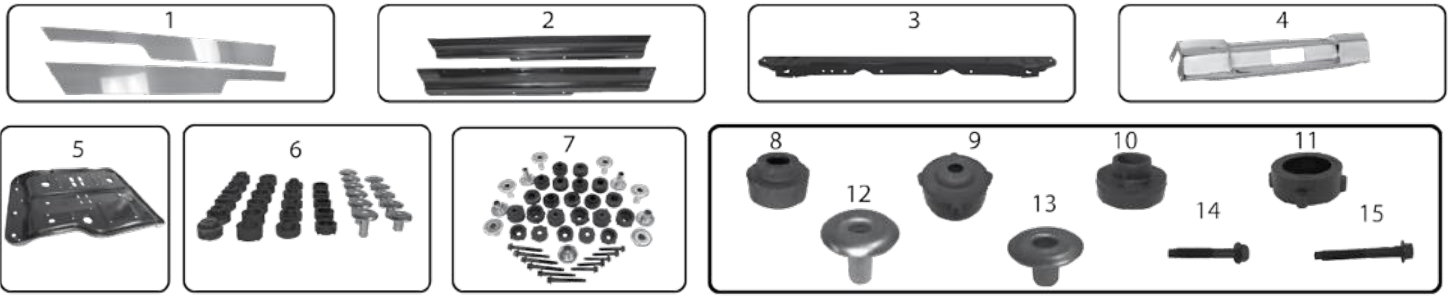

Item #	Description	Position	Year	Color	Comments	Replaces Part #
Frame & Related						
1	Rocker Panel Overlay Set	L & R	97/06	Polished Stainless	w/o Unlimited Package; Stick-On	RT34062
2	Rocker Panel Guard Set	L & R	97/06	Gloss Black	Includes Hardware	RT26046
3	Crossmember	Rear	97/06	Black		52058121AB
4	Frame Cover	Front	97/06	Polished Stainless		RT34055
5	Transmission Crossmember		97/02	Black	Does Not Include Transmission Mount Adapter Bracket	52058133AC
6	Body Mount Kit	F & R	L & R	97/06	Includes 11 Sleeves & 22 Mounts for Body & Grille	55176180K
7	Body Mount Master Kit	F & R	L & R	97/06	Includes #6 Plus Bolts	55176180MK
8	Body Mount Bushing	Front	L or R	97/06	Upper; Passenger Compartment; 6 Required	52002008
9	Body Mount Bushing	Front	L or R	97/06	Lower; Passenger Compartment; 6 Required	55176180
10	Body Mount Bushing	F or R	L or R	97/06	Upper; Grille & Cargo Area; 5 Required	52002660
11	Body Mount Bushing	F or R	L or R	97/06	Lower; Grille & Cargo Area; 5 Required	52002659
12	Body Mount Sleeve	Front	L or R	97/06	Passenger Compartment; 6 Required	52001961
13	Body Mount Sleeve	Front	L or R	97/06	Grille & Cargo Area; 5 Required	52002661
14	Body Mount Bolt	F or R	L or R	97/06	Grille & Cargo Area; 5 Required; 2.75" Long	J4007570
15	Body Mount Bolt	Front	L or R	97/06	Passenger Compartment; 6 Required; 3.75" Long	J4007571