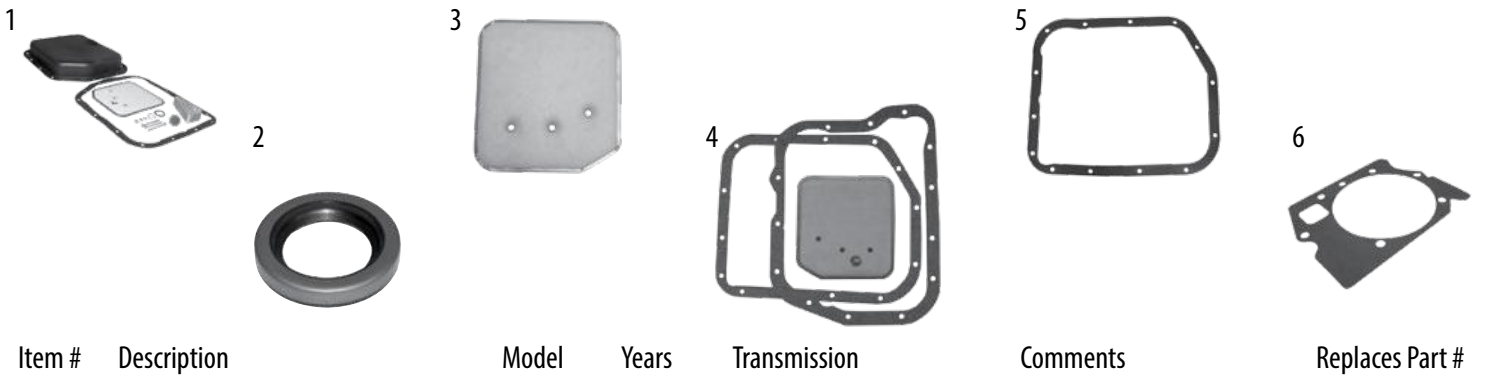

A904, A999, 30RH & 32RH Transmissions

Item #	Description	Model	Years	Transmission	Comments	Replaces Part #
1	Deep Transmission Pan Kit	YJ	87/91	A999		RT24001
		XJ, MJ	84/86	A904		RT24001
2	Oil Pump Seal	YJ	87/89	A999		J8134675
3	Transmission Filter	All	92/02	30RH, 32RH		J8123042
		All	84/91	A904, A999		J8123042
4	Transmission Filter Kit	All	84/89	A904, A999	Includes Filter & Gasket	J8127652
5	Transmission Pan Gasket	All	87/02	A904, A999, 30RH, 32RH	Flexible Rubber	J8136640
		All	87/02	A904, A999, 30RH, 32RH	Rigid Rubber	4295875AC
6	Transmission To Adapter Gasket	TJ, XJ	94/00	30RH		2466954
		YJ	87/95	A999, 32RH		2466954