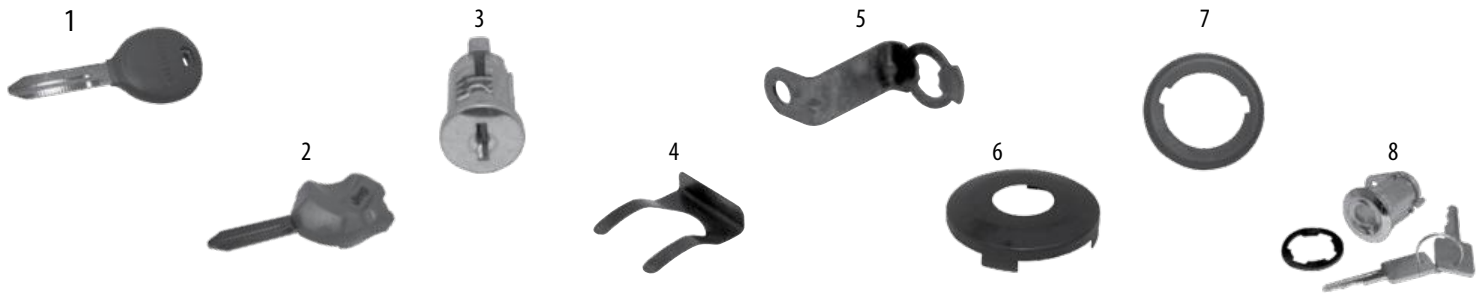

LOCKS CYLINDERS & KEYS

All Jeep Vehicles

Item #	Description	Years	Models	Location	Comments	Replaces Part #
ZJ, ZG Grand Cherokee						
1	Key Blank	1993 94/98	ZJ ZJ, ZG	Ignition All	After 7/15/1992 Non-Transponder	4720933 4746316
2	Rock Key Blank	94/98	ZJ	All	Gray; w/o Transponder	RT27013
3	Lock Cylinder	93/94 1995 96/98 96/98 1994 95/98	ZJ ZJ ZJ, ZG ZJ ZJ ZJ	Doors Doors Doors Glovebox Tailgate Tailgate	After 7/15/1992 Uncoded; Key Not Included	4720931 4778123 4864651 4874919 4746314 4778125
4	Lock Cylinder Retainer	93/96	ZJ	Doors		2583377
10	Ignition Cylinder	1993 97/98	ZJ ZJ, ZG		Uncoded; After 7/15/1992 Uncoded	5257145 4897986AA
11	Ignition Cylinder Kit	1993 94/96 97/98	ZJ ZJ ZJ, ZG		Coded; w/ 2 Keys Coded; w/ 2 Keys Coded; w/ 2 Keys	4723289K 4778122 5003845K
13	Ignition Switch	93/96 96/98	ZJ ZJ, ZG		Until 6/15/1996 After 6/15/1996	4797401 56021346
14	Ignition Switch Actuator	97/98	ZJ, ZG			AP1000

WJ, WG Grand Cherokee

1	Key Blank	1999 99/04	WJ WJ	All All	w/o Transponder w/ Transponder	5018700AA 5010366AA
2	Rock Key Blank	1999 99/04 99/04	WJ WJ WJ	All All All	w/o Transponder Charcoal; w/ Transponder Tan; w/ Transponder	RT27013 RT27011 RT27012
3	Lock Cylinder	99/04	WJ, WG	Doors		5013682AA
11	Ignition Cylinder Kit	1999 99/04	WJ WJ, WG		Coded; w/ 2 Keys Coded; w/ 2 Non-Transponder Keys	5003845K 5003843AAK
12	Ignition Cylinder Repair Kit	99/04	WJ, WG		Uncoded; Includes Tumblers	5003843AB
13	Ignition Switch	99/04	WJ, WG			56042476AC
14	Ignition Switch Actuator	99/04	WJ, WG			AP1000