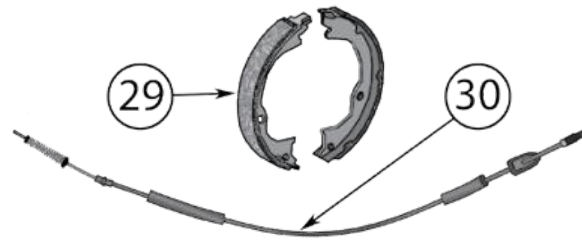

PARKING BRAKES