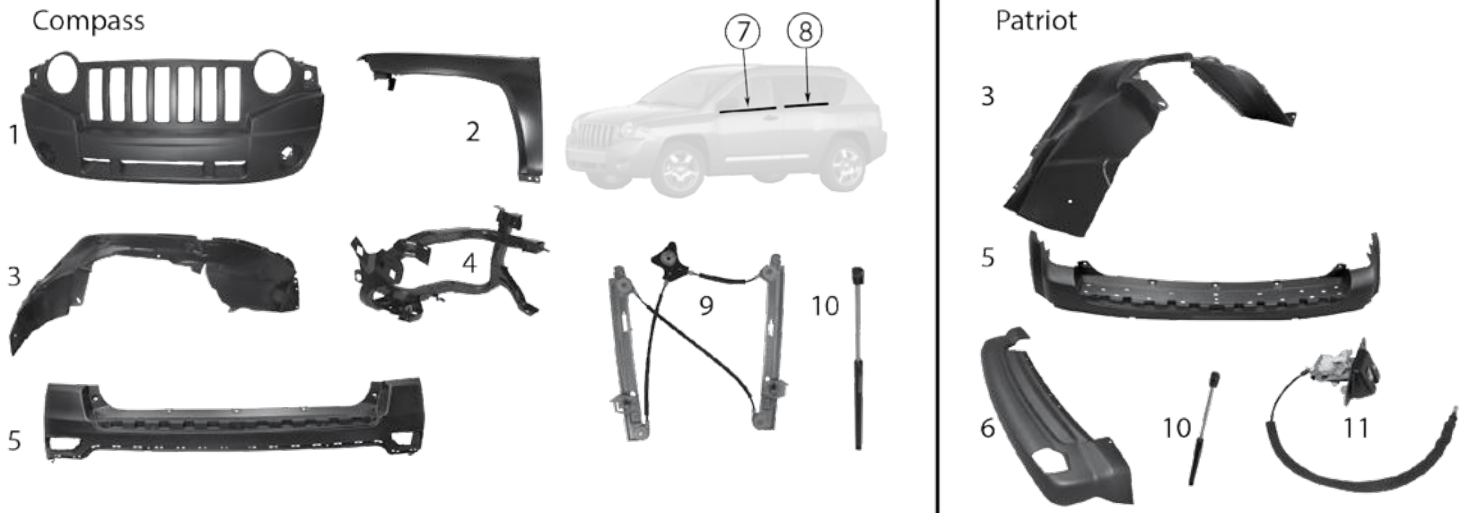

Item #	Description	Position	Years	Model	Comments	Replaces Part #
Bumpers, Fenders & Related						
1	Fascia	Front	07/10	Compass	w/o Rallye Package	68002271AB
		Front	11/17	Compass	w/o Front Tow Hooks	68109863AA
		Front	11/17	Compass		68109861AC
2	Fender	Front	07/10	Compass	Non-Export	5115663AC
		Front	07/10	Compass	Non-Export	5115662AC
3	Fender Liner	Front	07/10	Compass		5303871AG *
		Front	07/10	Compass		5303870AG *
		Front	11/17	Compass		5182555AD
		Front	11/17	Compass		5182554AD
		Front	07/10	Patriot		5116245AF
		Front	07/10	Patriot		5116244AF
		Front	11/17	Patriot		5182557AD
		Front	11/17	Patriot		5182556AD
4	Fender Reinforcement	Front	11/17	Compass		68079654AH
		Front	11/17	Compass		68079655AH
5	Fascia	Rear	11/17	Compass		68109898AC
		Rear	11/17	Patriot		68091510AA
6	Fascia	Rear	11/17	Patriot	w/o Tow Hooks	68091511AA
		Rear	11/17	Patriot	w/ Tow Hooks	68091512AA
Doors & Related						
7	Door Glass Weatherstrip	Front	07/17	Compass	Outer	5074715AG
		Front	07/17	Compass	Outer	5074714AG
8	Door Glass Weatherstrip	Rear	07/17	Compass	Outer	5074653AH
		Rear	07/17	Compass	Outer	5074652AH
9	Window Regulator	Front	07/17	Compass	w/ Power Windows	68002897AA
		Front	07/17	Compass	w/ Power Windows	68002896AA
10	Liftgate Support	Rear	07/17	Patriot	w/o Articulating Speakers	5054353AB
		Rear	07/17	Compass	w/o Articulating Speakers	5109514AB
		Rear	07/17	Compass	w/ Articulating Speakers	5115226AB
11	Liftgate Latch	Rear	07/17	Patriot	w/ Power Locks	4589131AF

* This Part # not currently carried by Crown Automotive