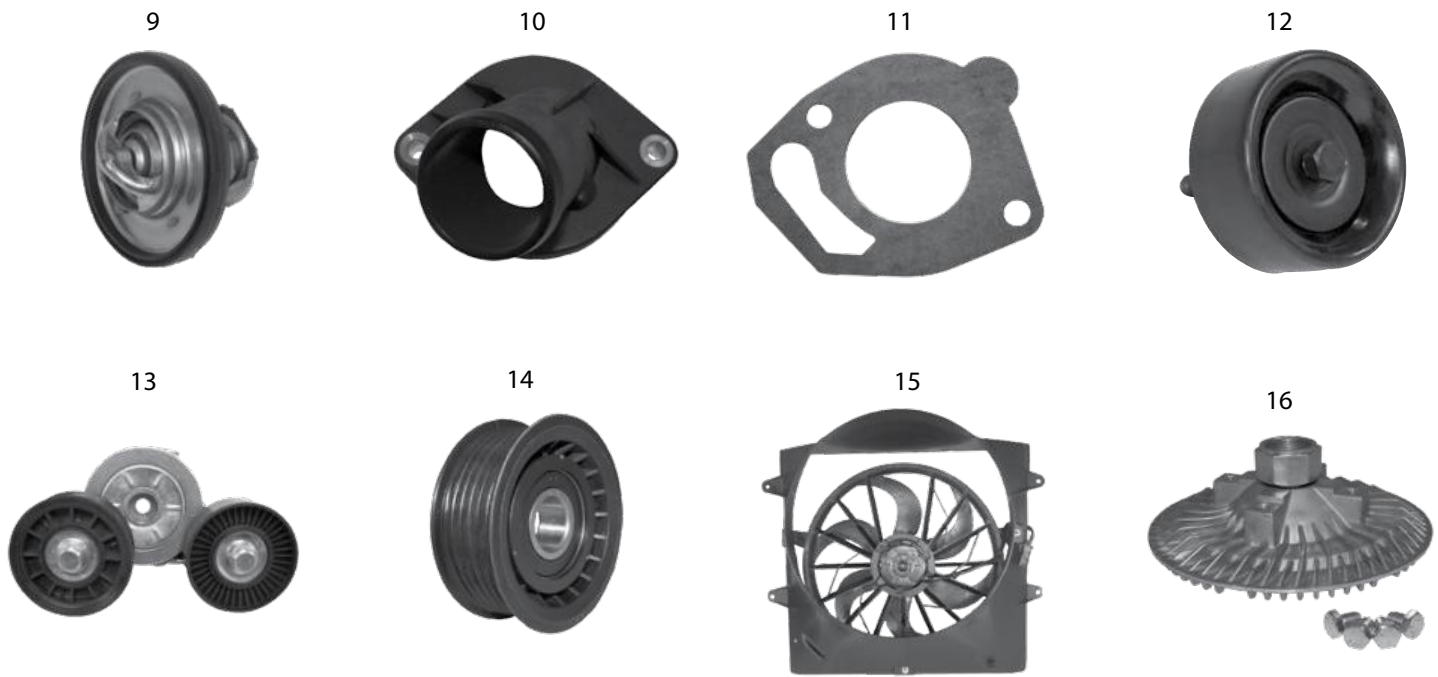

COOLING

WJ, WG Grand Cherokee 1999 - 2004

Item #	Description	Years	Model	Engine	Comments	Dimensions	Type	Replaces Part #
Thermostats & Related								
9	Thermostat	99/04	WJ, WG	4.0L	195°; Includes Gasket			83501426
		99/04	WJ, WG	4.7L	195°; Includes Seal			52079476AB
		99/01	WJ, WG	3.1L Dsl.	Includes Gasket			4778975
10	Thermostat Housing	99/04	WJ, WG	4.0L				53006192
		99/04	WJ, WG	4.7L				53020887AB
11	Thermostat Housing Gasket	99/04	WJ, WG	4.0L				J3189874
		99/01	WJ, WG	3.1L Dsl.	Thermostat Housing to Water Manifold			4778971
Pulleys & Tensioners								
12	Drive Belt Idler Pulley	99/04	WJ, WG	4.0L		3" Diameter	Smooth	4854092
		99/01	WJ, WG	3.1L Dsl.			Smooth	4796016
		02/04	WG	2.7L Dsl.			Smooth	5080422AA
13	Drive Belt Tensioner	99/04	WJ, WG	4.0L			Smooth	4854089AB
		99/04	WJ, WG	4.7L			Smooth & Ribbed	53030958AC
		99/01	WJ, WG	3.1L Dsl.			Smooth	4897159AB
14	Drive Belt Tensioner Pulley	03/04	WG	2.7L Dsl.			6 Ribs	5080246AA
Cooling Fan Modules & Related								
15	Cooling Fan Module	99/03	WJ, WG	4.0L	Has 2-Wire Harness; Includes Motor			52079528AB
		99/01	WJ	4.7L	Has 2-Wire Harness; Includes Motor			52079528AB
		2004	WJ, WG	All	Has 3-Wire Harness; Includes Motor			52079528AD
16	Fan Clutch	99/04	WJ, WG	4.0L				55116813AA
		99/00	WJ	4.7L				55116813AA
		99/00	WJ	3.1L Dsl.				68064763AA
		2001	WG	3.1L Dsl.				68064763AA