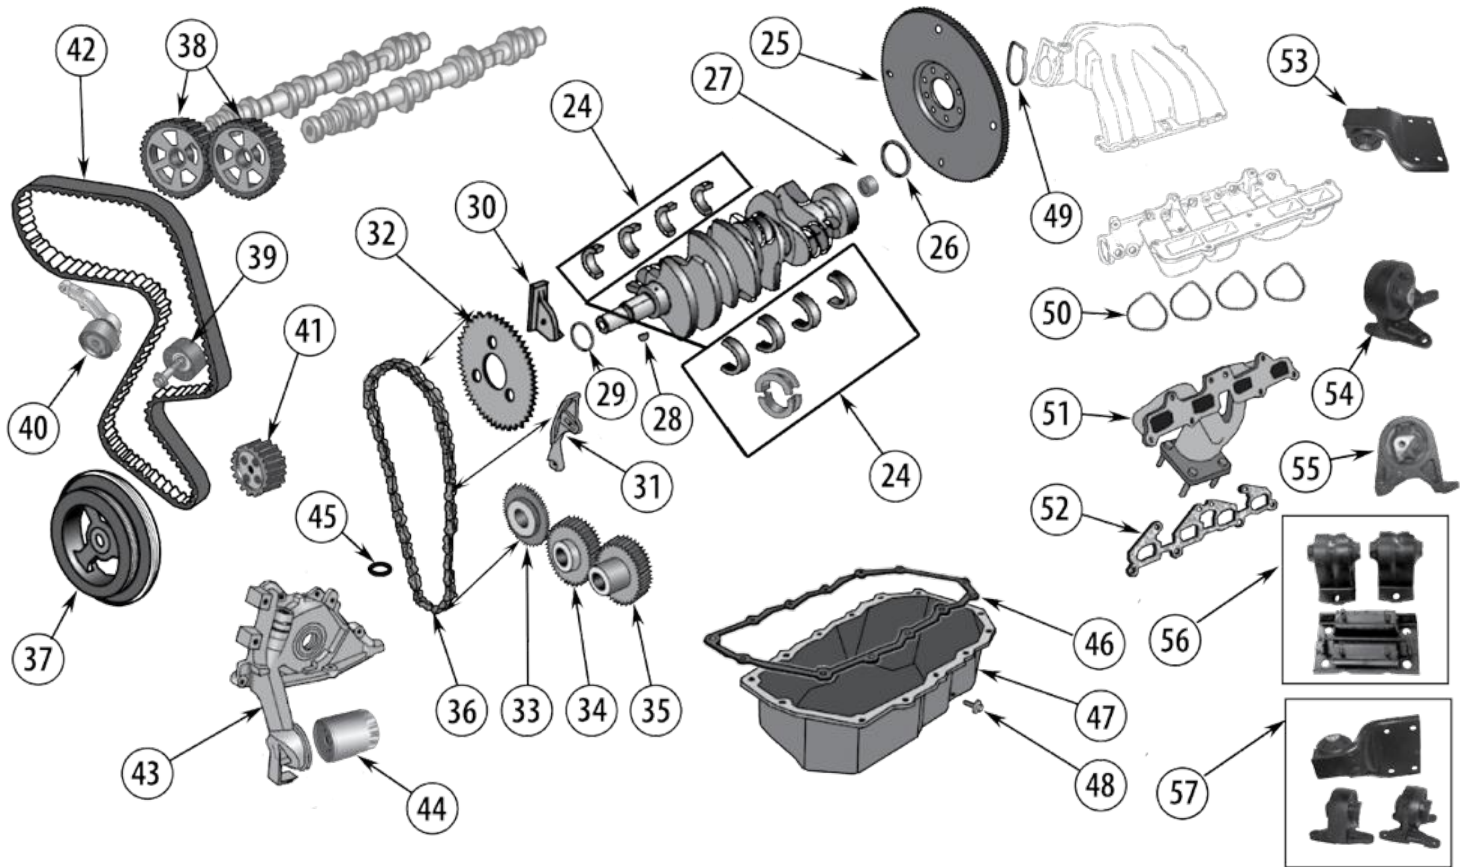

Item #	Description	Years	Models	Comments	Replaces Part #
24	Main Bearing Set	02/06	All	Standard	5012582K
		02/06	All	.25mm Undersize	5012584K
25	Flywheel	2002	KJ		53010481AB *
		03/06	All		52104578AD *
26	Crankshaft Seal	02/06	All	Rear	4621939AB
27	Crankshaft Pilot Bearing	02/04	All		52104337AA
		05/06	All		53009181
28	Crankshaft Sprocket Key	02/06	All		6035473 *
29	Crankshaft Seal	02/06	All	Front	4667198
30	Balance Shaft Chain Guide	02/06	All		4884472AA

* This Part # not currently carried by Crown Automotive