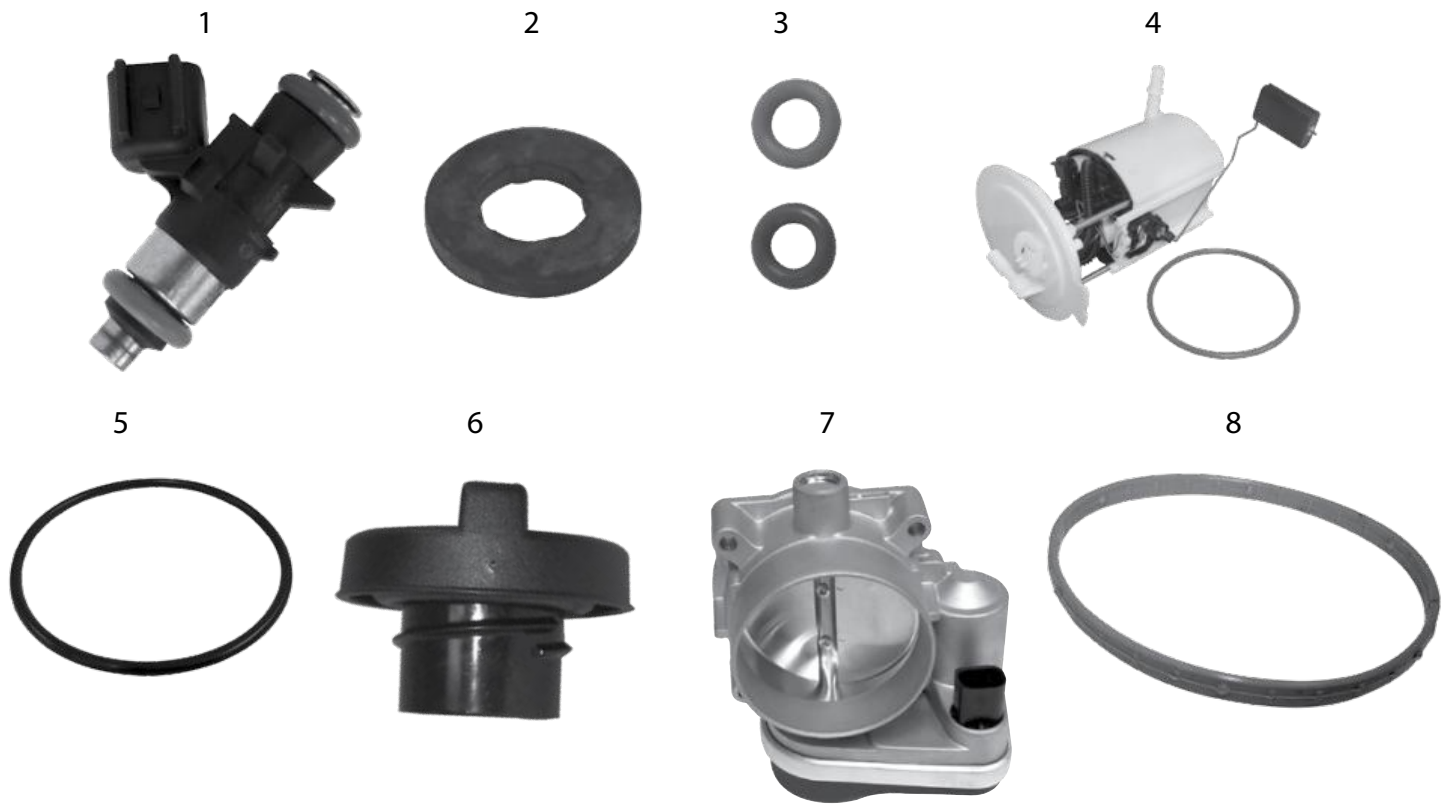

Item #	Description	Years	Engine	Comments	Replaces Part #
Fuel Delivery					
1	Fuel Injector	11/17	3.6L		5184085AC
		11/17	5.7L		5037479AA
2	Fuel Injector Seal	11/17	3.0L Diesel	Lower; Silicone; 6 Required	68150040AA
		14/17	3.0L Diesel	Lower; Copper; 6 Required	5072722AA
3	Fuel Injector O-Ring Kit	14/17	3.0L Gas	6 Required	68080831AA
		11/17	3.6L	6 Required	68080831AA
		10/17	5.7L	8 Required	4504348
		12/17	6.4L	8 Required	4504348
4	Fuel Module	11/15	3.6L, 5.7L	w/ Flex Fuel	5145585AC
5	Fuel Module Gasket	11/17	All		55366298AA
Fuel Tank & Related					
6	Fuel Filler Cap	11/13	3.6L, 5.7L	Non-Locking	52102464AA
		11/13	3.6L, 5.7L	Locking w/ Uncoded Cylinder	68030940AA
		11/13	3.6L, 5.7L	Locking w/ Coded Cylinder	5015636AA
Throttle Body & Related					
7	Throttle Body	11/13	5.7L		4591847AC
8	Throttle Body Gasket	14/17	3.0L Gas		53032763AA
		11/17	3.6L		53032763AA