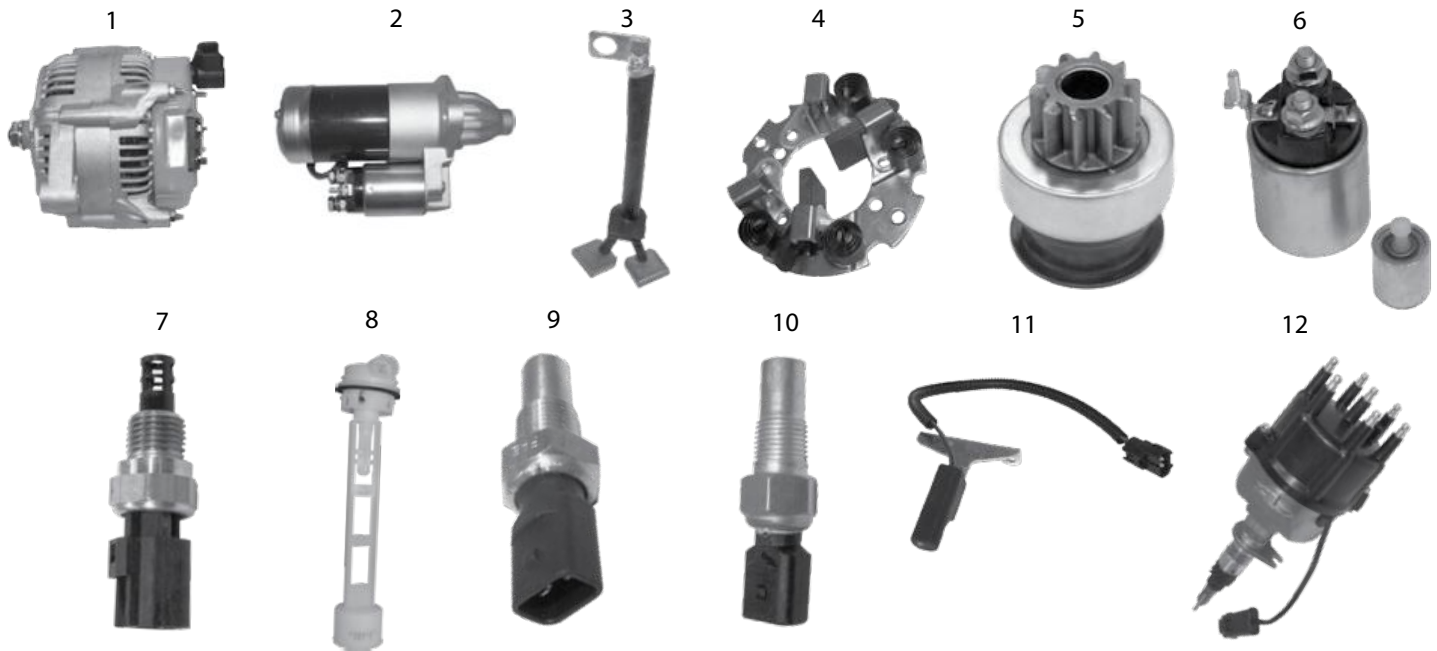

Item #	Description	Model	Years	Engine	Comments	Replaces Part #
Starting & Charging						
1	Alternator	ZJ	93/98	4.0L	136 Amp	56041394AA
		ZJ	1994	5.2L	90 Amp	56005685
		ZJ	95/98	5.2L, 5.9L	136 Amp	56041394AA
2	Starter	ZJ, ZG	93/98	4.0L		33002709
		ZJ, ZG	93/98	5.2L, 5.9L		56004934
3	Starter Brush	ZJ, ZG	93/98	4.0L		83503670
4	Starter Brush Holder	ZJ, ZG	93/98	4.0L		83503671
5	Starter Drive	ZJ, ZG	93/98	4.0L		83503662
6	Starter Solenoid	ZJ	93/98	All		83503655
Engine Components						
7	Air Temperature Sensor	ZJ	93/96	4.0L, 5.2L		33004280
		ZJ	97/98	4.0L		56027872
8	Coolant Level Sensor	ZJ, ZG	94/98	All		52028031
9	Coolant Temperature Sensor	ZJ	93/95	4.0L	w/ Temperature Gauge	56027012
		ZJ	1996	4.0L	w/ Temperature Gauge	56004815
		ZJ, ZG	97/98	4.0L		56027873
		ZJ	93/98	5.2L, 5.9L		56004815
10	Coolant Temperature Switch	ZJ	93/96	4.0L	w/ Temperature Light, In Thermostat Housing	33004281
		ZJ	94/96	4.0L	w/ Temperature Light, In Cylinder Head	56026710
11	Crankshaft Position Sensor	ZJ	1993	4.0L	w/ AX15, AW4 Transmissions	56026882
		ZJ	93/96	4.0L	w/ 42RE Transmission	56027280
		ZJ	97/98	4.0L	w/ Automatic Transmission	4897321AA
		ZJ	1993	5.2L		56026701
		ZJ	94/96	5.2L		56027272
		ZJ	97/98	5.2L, 5.9L		56027870
12	Distributor	ZJ, ZG	1998	4.0L	Includes Cap & Rotor	56041034
		ZJ, ZG	93/97	4.0L	Includes Cap & Rotor	56027028