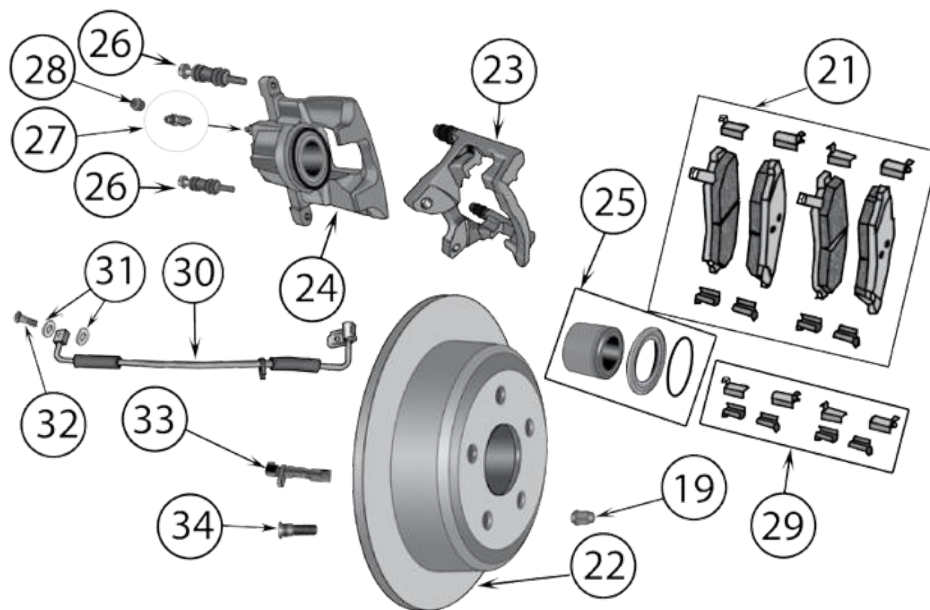

REAR BRAKES

Item #	Description	Years	Position	Notes	Replaces Part #
15	Knuckle to Hub Bolt	07/17	L or R		5012436AB
16	Hub Assembly	07/10	L or R	Includes Wheel Speed Sensor	52060398AC
		11/17	L or R	Includes Wheel Speed Sensor	52060398AD
17	Wheel Stud	07/17	L or R		68003282AA
18	Wheel Speed Sensor	07/17	L or R	50" Long	68003281AC
19	Wheel Nut	07/17	F or R	Black; 1/2"-20 Threads	J4006956BLK
		07/17	F or R	Stainless Capped; 1/2"-20 Threads	J4006956
20	Wheel Nut Kit	07/17	F & R	Includes 20 Black Wheel Nuts; 1/2"-20 Threads	4006956BLKK
Rear Brakes					
21	Brake Pad Set	07/17	L & R	Includes Clips	68003776AA
22	Brake Rotor	07/17	L or R		52060147AA
23	Caliper Bracket	07/17	L or R		68003775AA
24	Brake Caliper	07/17	Left	w/o Pads	68003774AA
		07/17	Right	w/o Pads	68003778AA
25	Caliper Rebuild Kit	07/17	L or R	Includes 1 Piston, 1 Seal, & 1 Boot	68003882AA
26	Caliper Pin Kit	07/17	L or R	Includes 2 Pins, & 2 Boots	68003777AA
27	Bleeder Screw	07/17	L or R	M10 X 1	5093343AA
28	Bleeder Screw Cap	07/11	L or R		5093278AB
29	Brake Pad Spring Kit	07/17	L & R	Includes 8 Springs	68003705AA
30	Brake Hose	07/17	Right		52059884AE
		07/17	Left		52059885AF
31	Brake Hose Washer	07/17	L or R		6502114
32	Brake Hose Bolt	07/12	L or R	M10 X 1 X 24mm	6508914AA
		13/17	L or R	M10 X 1.25 X 24mm	6510161AA
33	Wheel Speed Sensor	07/17	L or R		52125003AB
34	Wheel Stud	07/17	L or R	1/2"-20 Thread	6036424AA

* This Part # not currently carried by Crown Automotive

Continued to Next Page . . .