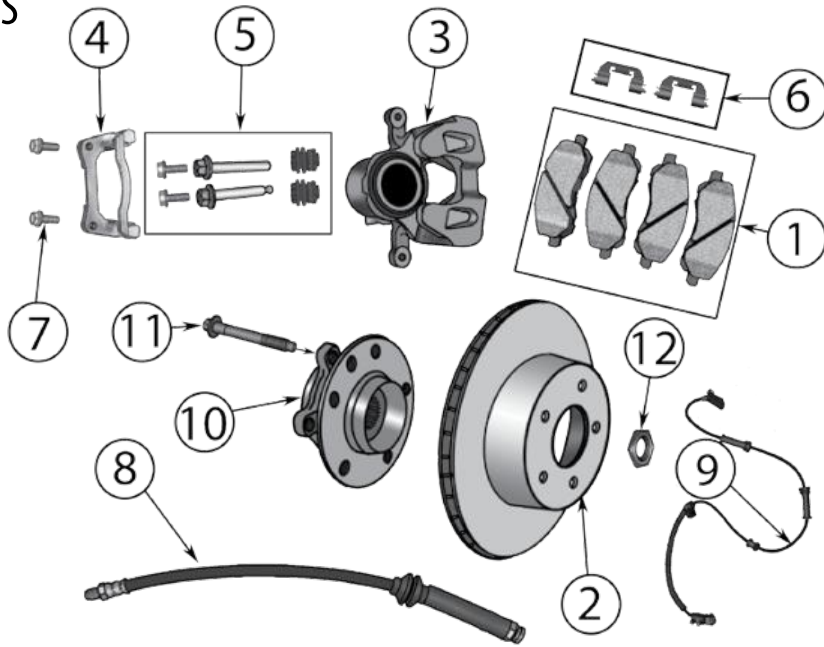

FRONT BRAKES