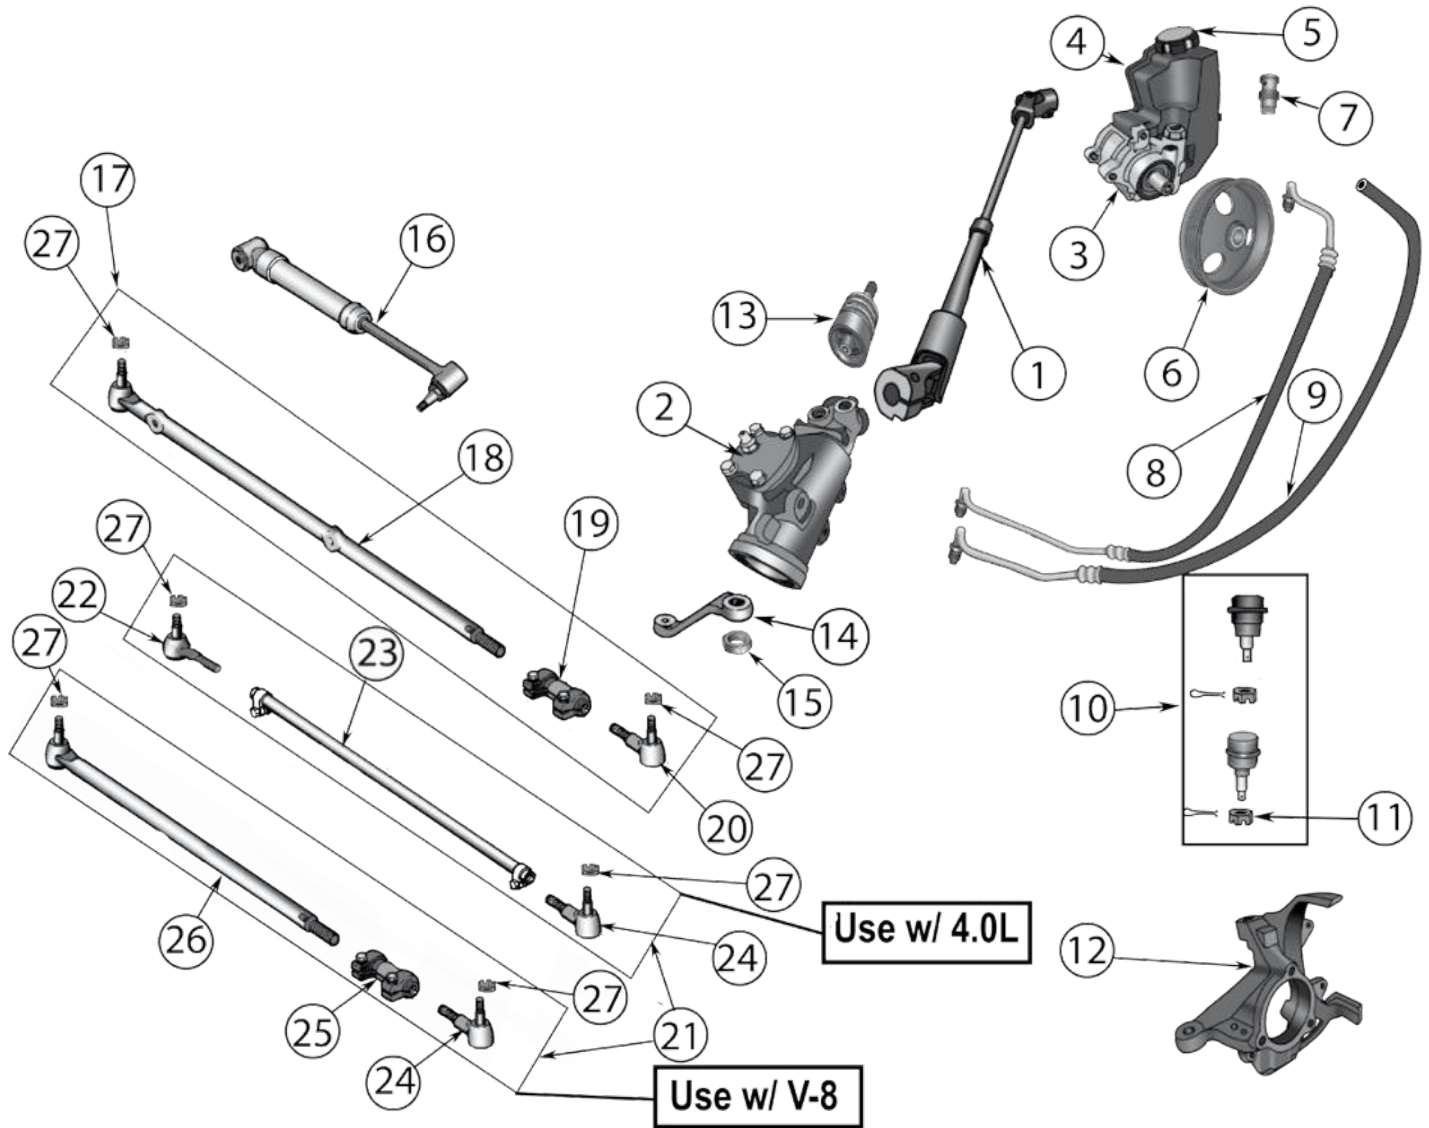

Item #	Description	Position	Year	Model	Comment	Replaces Part #
29	Steering Gear Repair Kit		84/93	All	w/ Manual Steering; Includes Sector Shaft, Bearings, & Seals	8120221K
30	Steering Gear Bearing & Seal Kit		84/93	All	w/ Manual Steering	5710618
31	Steering Gear Sector Shaft		84/93	All	w/ Manual Steering	J8120221
32	Steering Gear Sector Shaft Seal		84/93	All	w/ Manual Steering	J4486140
33	Steering Gear Sector Shaft Bushing		84/93	All	w/ Manual Steering	J3200496
34	Steering Gear Worm Shaft Seal		84/93	All	w/ Manual Steering	J4486141
35	Steering Gear Worm Shaft Bearing		84/93	All	w/ Manual Steering; 2 Required	J3200491
36	Steering Gear Worm Shaft Bearing Cup		84/93	All	w/ Manual Steering; 2 Required	J3200492
37	Steering Gear Access Cover Gasket		84/93	All	w/ Manual Steering	J0940522
38	Steering Gear Adjuster Screw		84/93	All	w/ Manual Steering	J4486135
39	Steering Gear Sector Shaft Bearing		84/96	XJ	w/ Power Steering	J4487154
40	Steering Gear Valve Assembly Bearing		84/01	All	w/ Power Steering; Located inside Valve Assembly	J8130142
41	Steering Gear Adjuster Plug Seal Kit		97/01	XJ	w/ Power Steering	4886349AA
42	Steering Gear Adjuster Plug Seal Kit		84/96	All	w/ Power Steering	J8130157
43	Steering Gear Rack Kit		92/01	All	w/ Power Steering; Includes Rack, Hardware, & Grease	4713061
44	Steering Gear Access Cover Gasket Kit		84/01	All	w/ Power Steering; Includes Gasket & 4 Bolts	J8125038
45	Steering Gear Rack Seal Kit		84/01	All	LHD; w/ Power Steering	J8125039
46	Steering Gear Valve Assembly Bearing Kit		84/01	All	w/ Power Steering; Located on End of Valve Assembly	J8130152
47	Steering Gear Valve Assembly Seal Kit		84/96	All	LHD; w/ Power Steering	J3204833
48	Steering Gear Sector Shaft Seal Kit		84/96	All	w/ Power Steering	J8134568
			97/01	XJ	w/ Power Steering	4470365
49	Steering Gear End Plug Seal Kit		84/01	All	w/ Power Steering	J8125037
50	Steering Gear Cover Shim Kit		84/93	All	w/ Manual Steering	J0940521
51	Steering Gear Thrust Bearing Repair Kit		84/96	All	w/ Power Steering	J8127645
			97/01	XJ	w/ Power Steering	4897000AA
52	Steering Shaft Bearing Kit	Upper	84/94	All		4487696K
53	Steering Shaft Coupling Spring	Lower	84/94	All		J4487739
54	Steering Column Bearing	Lower	84/94	All		J4486713
55	Steering Column Bearing Retainer		84/94	All		J4487743
56	Steering Column Bearing Kit		84/96	All	w/ Tilt Column; Includes Rack Kit, Bearings, & Small Parts	83510055
57	Steering Column Bearing	Upper	84/94	All	w/o Tilt Column	J8127850
58	Steering Column Sector		84/94	All	w/o Tilt Column	J8120097
59	Steering Wheel Nut		84/94	All		J4200414
60	Power Steering Pump Seal Kit		87/96	All		83501825
61	Power Steering Pump Seal Kit		84/86	All	w/ 2.5L, 2.8L Engines	83502149
62	Power Steering Pump Seal Kit		84/94	All	w/ 2.1L Diesel Engine	83500074
63	Power Steering Pump Vane Kit		87/96	All	w/ 2.5L Engine	83501827
64	Power Steering Reservoir Clip		91/01	All	w/ 4.0L Engine	52037547
65	Power Steering Pump Bearing	Front	91/01	All	w/ Power Steering	83504034
66	Power Steering Pump Seal		87/96	All	w/ Power Steering	83501814