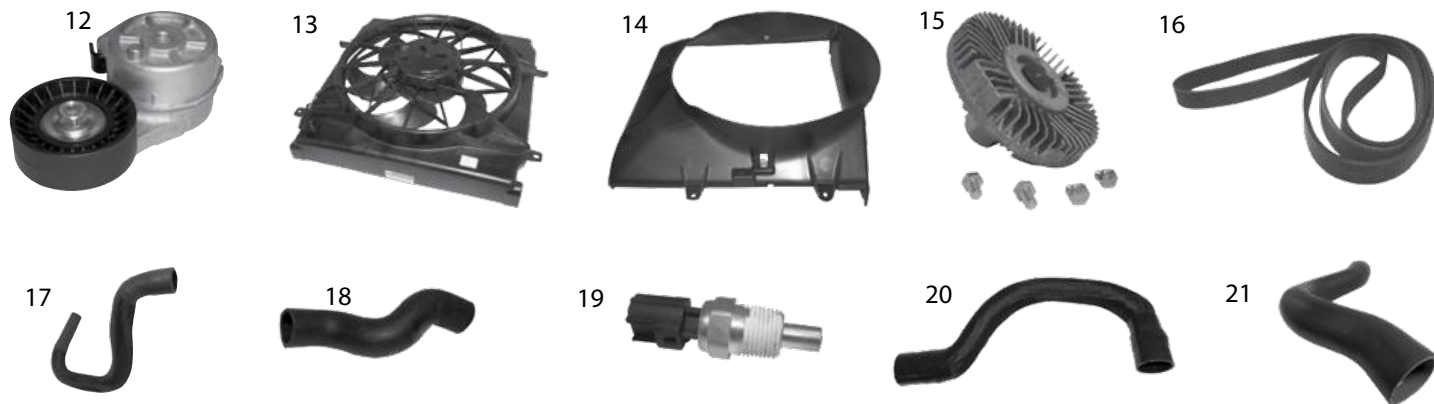

Item #	Description	Years	Engine	Comments	Dimensions	Type	Replaces Part #
12	Drive Belt Tensioner	02/05 04/07 02/07	2.4L 3.7L 2.5L, 2.8L Dsl.				4861277AD 53030958AC 5072440AB

Cooling Fan Modules & Related

13	Cooling Fan Module	02/04 2005 02/03 04/06 04/05 2006 2007	2.4L 2.4L 3.7L 3.7L 3.7L 3.7L 3.7L	Includes Shroud Includes Shroud Shroud Not Included w/ Heavy Duty Cooling; Includes Shroud w/o Heavy Duty Cooling; Includes Shroud w/o Heavy Duty Cooling; Includes Shroud Shroud Not Included			55037659AA 55037692AB 52079528AB 55037691AB 55037692AB 5183563AA 52079528AB
14	Fan Shroud	02/03 2007	3.7L 3.7L				52079489AB 52079489AB
15	Fan Clutch	02/07	3.7L				55038106AA

Accessory Drive Belts

16	Accessory Drive Belt	02/05 02/05 02/05 03/05 03/05 06/07 03/06 2007	2.4L 2.4L 2.4L 3.7L 3.7L 3.7L 2.8L Dsl. 2.8L Dsl.	w/ A/C w/o A/C w/o A/C; Continental Elite Continental Elite	91.9" Long 87.5" Long 87.5" Long 87.5" Long 87.5" Long 87.0" Long 2870mm 2210mm	6 Ribs 6 Ribs 6 Ribs 6 Ribs 6 Ribs 6 Ribs 6 Ribs 6 Ribs	5281351AC 53032037AC 4060875 53032037AC 4060875 53013905AC 5072437AB 53013905AC

Radiator Hoses

17	Upper Radiator Hose	02/05 02/05 06/07 05/07	2.4L 3.7L 3.7L 2.8L Dsl.				52079706AB 52079703AA 55037903AA 55037920AB
18	Lower Radiator Hose	02/05 02/05 06/07 05/07	2.4L 3.7L 3.7L 2.8L Dsl.				52079713AC* 52079712AC 55037912AA 55037921AE

Miscellaneous

19	Coolant Temperature Sensor	02/07	2.4L, 3.7L				56027873
20	Intercooler Inlet Hose	05/07	2.8L Dsl.				55038729AA
21	Intercooler Outlet Hose	05/07	2.8L Dsl.				55037730AD

* This Part # not currently carried by Crown Automotive