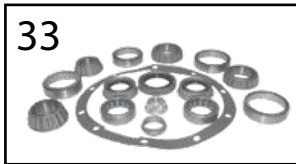

Item #	Description	Years	Comments	Ratio	Includes	Replaces Part #
1	Ring & Pinion	93/98		3.07 (43-14)	1	83505472
		94/98		4.11 (37-9)	1	83504938
		94/98		4.56 (41-9)	1	83504377
		94/98		4.88 (39-8)	1	D35488
		1993		3.55 (39-11)	1, 12, 14, 20	83504376
		94/98		3.55 (39-11)	1, 12, 14, 20	4761676
		94/98		3.73 (41-11)	1, 12, 14, 20	4761678
		94/98		4.56 (41-9)	1, 12, 13, 14, 15, 16, 17, 28	D35456TJ
2	Bearing Set, Differential	93/98	Includes 2 Bearings & 2 Cups	All		J8126500
3	Shim Set, Carrier	93/98		All		83503004
4	Case, Differential, Standard	93/98		3.07	4	44649
		93/98		3.55 & Higher	4	44590
5	Case Assembly, Differential, Standard	93/98		3.07	2, 3, 7, 12	4740833
		93/98		3.55 & Higher	2, 3, 7, 12	4740834