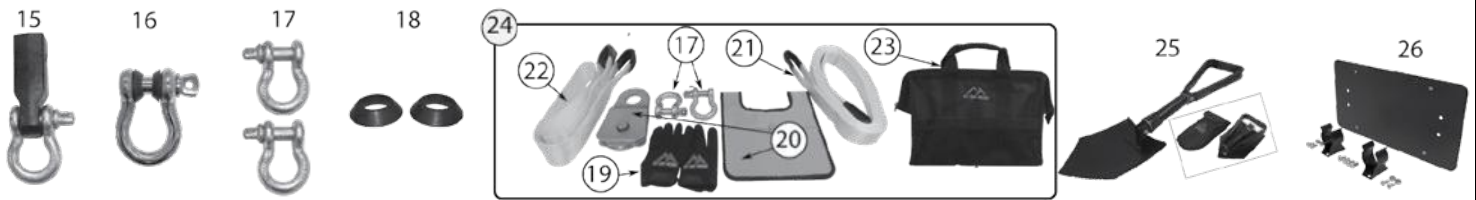

Item #	Description	Color	Comments	Part #

Universal Vehicle Recovery Accessories

15	Receiver & D-Ring Set		Includes 2" Receiver & (1) 3/4" D Ring	RT33009	
	Receiver & 3 D-Rings Set		Includes 2" Receiver & (1) 3/4" D Ring & Anti-Rattle Spacers	RT33012	
	Receiver & 2 D-Rings Set		Includes 2" Receiver & (2) 3/4" D Rings	RT33010	
	Receiver & 2 D-Rings Set		Includes 2" Receiver & (3) 3/4" D Rings	RT33011	
16	D-Ring		Stainless Steel 3/4" D-Ring	RT33002	
			Stainless Steel 3/4" D-Ring & Anti-Rattle Spacers	RT33004	
			3/4" D-Ring	RT33001	
			Stainless Steel 5/8" D-Ring	RT33003	
17	D-Ring Set		Includes (2) 3/4" D-Rings	RT33005	
			Includes (2) 3/4" D-Rings & Anti-Rattle Spacers	RT33006	
18	Anti Rattle Spacer		2 Required Per D-Ring	RT33007	
	Anti Rattle Spacer Set		2 Anti-Rattle Spacers	RT33008	
19	Recovery Gloves	Black	Leather Palmed Gloves	RT33020	
20	Snatch Block Kit	Orange	Includes Snatch Block & Winch Line Dampener	RT33017	
21	Recovery Strap	Yellow	2" x 30' Nylon Strap Rated for 20,000 lbs. w/ Leather Wrapped Ends	RT33018	
22	Tree Saver Strap	Yellow	3" x 6' Nylon Strap Rated for 30,000 lbs. w/ Leather Wrapped Ends	RT33019	
23	Storage Bag	Black	Heavy Duty Polyester Bag; Measures 11" x 18"	RT33022	
24	Complete Recovery Kit		Includes Item #s 17, 19, 20, 21, 22, & 23	RT33013	
25	Tri-Fold Shovel	Black	Includes Storage Bag	RT33016	
26	License Plate Bracket	Black	Snaps On/Off a Roller Fairlead for Easy Access to Winch	RT26075