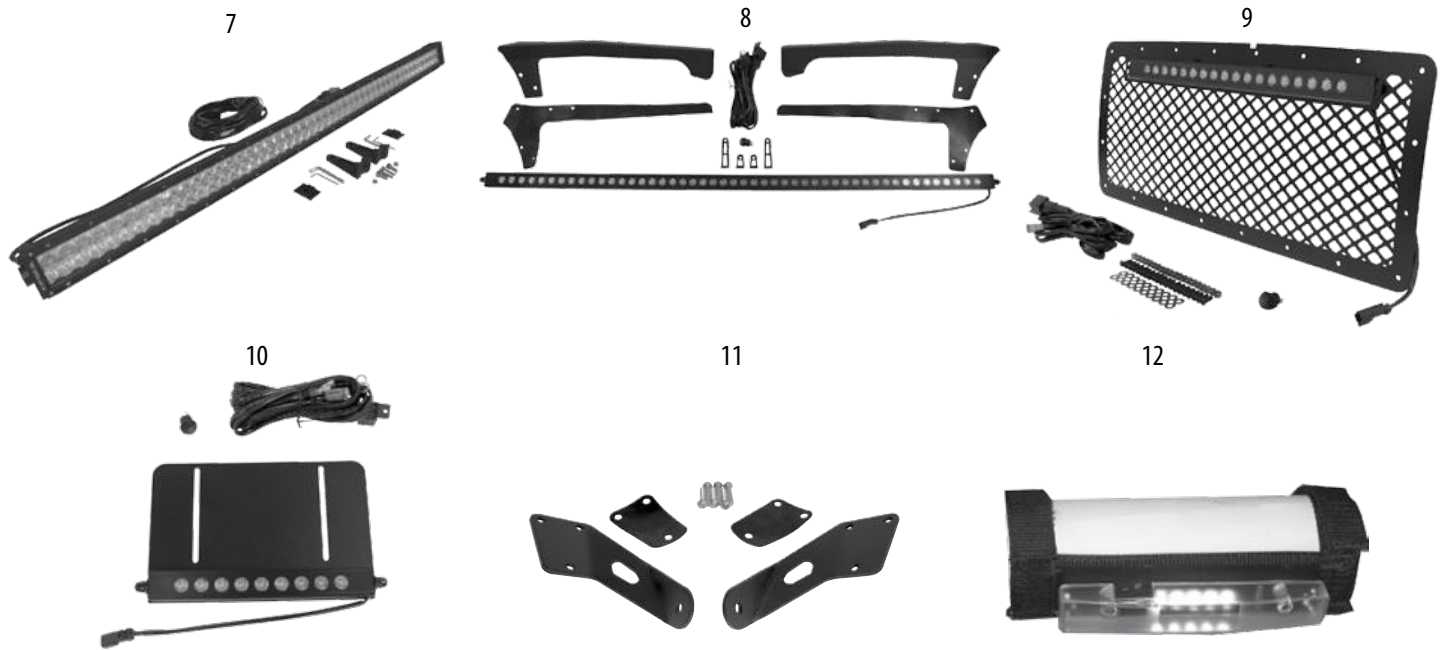

Item #	Description	Application	Lumens	Color Temp.	Rating	Comments	Part #
7	50" Dual Row LED Light Bar	Universal	17280	6000K	IP67	Features Spot & Flood Combo Optics; Includes Bar, Universal Mounting Brackets with Stainless Steel Hardware, & a Wiring Harness Featuring Waterproof Connectors, a Relay & a Switch	RT28084
8	50" LED Light Bar & Roof Bracket Kit	07/17 JK Wrangler	19200	6000K	IP86	Includes Light Bar, Roof Brackets with Hardware, & a Wiring Harness w/ a Relay & a Switch; Matte Black Anodized Finish	RT28034
9	20" LED Light Bar & Grille Kit	07/17 JK Wrangler	7200	6000K	IP86	Matte Black Anodized 1/4" CNC Machined Aluminum Grille; Includes Grille, 20" Light Bar, a Wiring Harness, a Relay & a Switch; Requires Modification to the Grille	RT28040
		07/17 JK Wrangler	7200	6000K	IP86	Matte Black Powder Coated CNC Machined Stainless Steel Grille; Includes Grille, Light Bar, a Wiring Harness, a Relay & a Switch; Requires Modification to the Grille	RT28041
10	10" LED Light Bar & License Plate Bracket Kit	Universal	3600	6000K	IP86	Includes Light Bar, a License Place Bracket, & a Wiring Harness w/ a Relay & a Switch; Matte Black Anodized Finish	RT28035
11	21.5" LED Light Bar Hood Bracket Kit	97/06 TJ Wrangler				Textured Black Finish; Mounts on top of OE Hood Hinges; Includes Stainless Steel Hardware	RT28082
		07/17 JK Wrangler				Textured Black Finish; Mounts on top of OE Hood Hinges; Includes Stainless Steel Hardware	RT28087
12	LED Utility Light	Universal				Attaches to Roll Bar w/ Hook & Loop Fasteners; Features 5 LEDs; Uses 3 AAA Batteries (Not Included)	RT28007