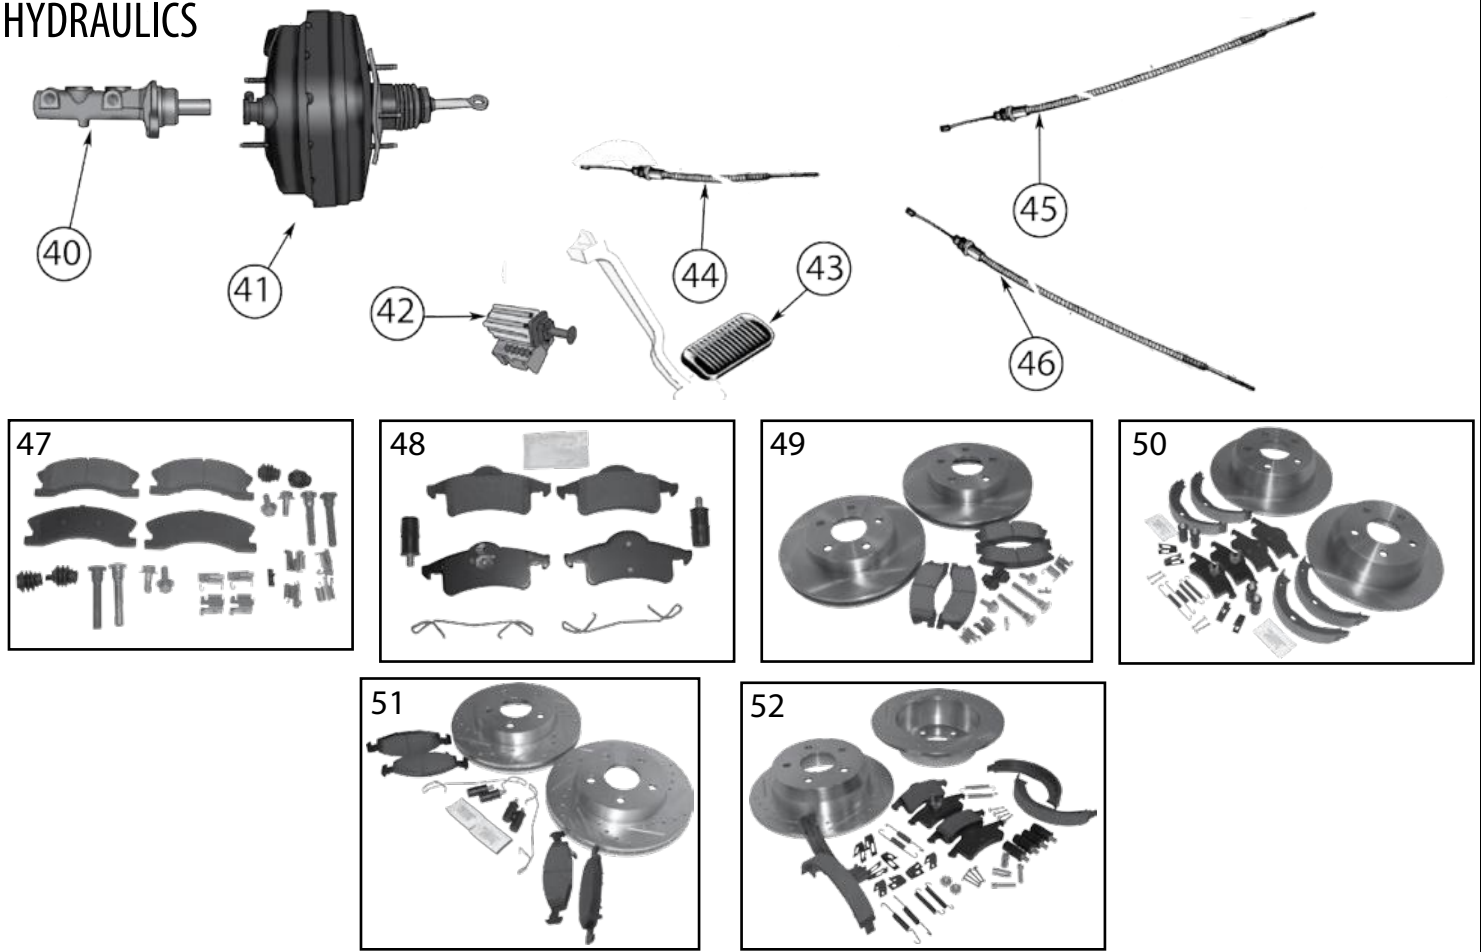

HYDRAULICS

Item #	Description	Years	Position	Notes	Replaces Part #
Hydraulics, Parking Brake Cables, & Miscellaneous					
40	Master Cylinder	99/04		Reservoir Not Included	5011260AB
41	Brake Booster	99/04		w/ 4.0L, 4.7L Engines	5011261AB *
42	Brake Light Switch	99/04			56042023
43	Brake Pedal Pad	99/04			68031956AA
44	Parking Brake Cable	99/04	Front		52128243AD
45	Parking Brake Cable	99/04	Left Rear		52128119AC
46	Parking Brake Cable	99/04	Right Rear		52128118AC
Kits & Upgrades					
47	Brake Pad Service Kit	99/02	Front	w/ Teves (Black) Calipers; Includes Pads, Springs, & Pin Kit	5011969MK
		99/04	Front	w/ Akebono (Silver) Calipers; Includes Pads, Springs, & Pin Kit	5093183MK
48	Brake Pad Service Kit	99/04	Rear	Includes Pads, Springs, & Pin Kit	5011970MK
49	Disc Brake Service Kit	99/02	Front	w/ Teves (Black) Calipers; Includes Rotors, Pads, Springs, & Pin Kit	52098672KE
		99/04	Front	w/ Akebono (Silver) Calipers; Includes Rotors, Pads, Springs, & Pin Kit	52098672KL
50	Disc Brake Service Kit	99/04	Rear	Includes Rotors, Pads, Shoes, & Hardware	52098666K
51	Performance Brake Kit	99/02	Front	w/ Teves (Black) Calipers; Includes Pads, Drilled & Slotted Rotors, & Hardware	RT31035
		99/04	Front	w/ Akebono (Silver) Calipers; Includes Pads, Drilled & Slotted Rotors, & Hardware	RT31036
52	Performance Brake Kit	99/04	Rear	Includes Drilled & Slotted Rotors, Pad Set, Parking Brake Shoe Set, & Hardware	RT31034

* This Part # not currently carried by Crown Automotive