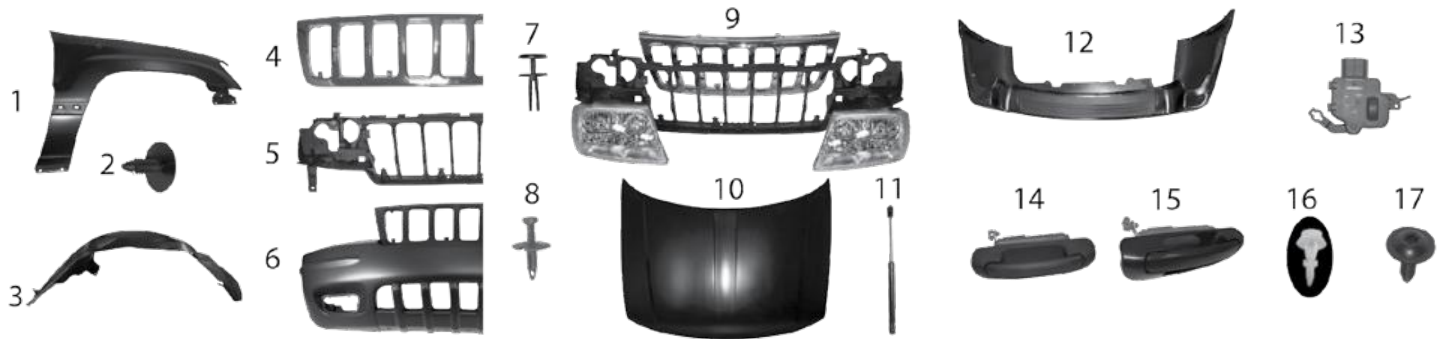

Item #	Description	Position	Years	Color	Comments	Replaces Part #
Fender, Bumper, Hood, Grille, Liftgate						
1	Fender	Right	99/04	Black Primed		55135900AB
		Left	99/04	Black Primed		55135901AB
		Right	99/04	Black Primed	Export	55136582AC *
		Left	99/04	Black Primed	Export	55136583AC *
2	Retainer	Front, L or R	99/04		At Front Fender	6506293AA
3	Fender Liner	Front, Left	99/04			55136229AC
		Front, Right	99/04			55136228AD
4	Grille		99/03	Chrome		55155921AA
5	Header Panel		99/03			55155498
			2004			55156753AB
6	Fascia	Front	99/00	Black Primed	w/ Limited Package	5012668AA
		Front	99/01	Gray Textured	w/ Laredo Package w/o Fog Lamps	5EU79HS5
		Front	99/01	Gray Textured	w/ Laredo Package w/ Fog Lamps	5FN29HS5
		Front	99/02	Brownstone Textured	w/ Laredo Package w/o Fog Lamps	5EU79VF7
		Front	99/03	Brownstone	w/ Laredo Package w/ Fog Lamps	5FN29VF7AB
		Rear	99/01	Dark Gray Textured	w/ Laredo Package w/o Trailer Hitch	5EU81HS5AA
		Rear	99/01	Brownstone Textured	w/ Laredo Package w/o Trailer Hitch	5EU81VF7AA
7	Retainer	F or R	99/04		Rear Fascia Mounting; M6.3	6503106
8	Push Pin	F or R	99/04		Front or Rear Fascia Mounting	55176248
9	Header Panel Kit		99/03	Chrome	Includes Header Panel, Chrome Grille, & Headlights	55155498K
10	Hood		99/04	Black Primed		55076470AC
11	Hood Support	L or R	99/04			55136764AA
12	Fascia	Rear	99/04	Black Primed	w/ Limited Package w/o Hitch Bezel	5012804AA
13	Liftgate Lock Actuator		99/04			5018479AB
14	Liftgate Handle		99/04	Black Textured	w/ Laredo Package	55136699AC
15	Liftgate Handle		99/02	Black Smooth	w/ Limited Package	5GD47DX8AB
16	Retainer		99/04		Liftgate Panel Mounting	6502991
17	Screw		99/04		Header Panel & Liftgate Latch Plate Mounting; M6 X 1 X 20	6503259

*This Part # not currently carried by Crown Automotive