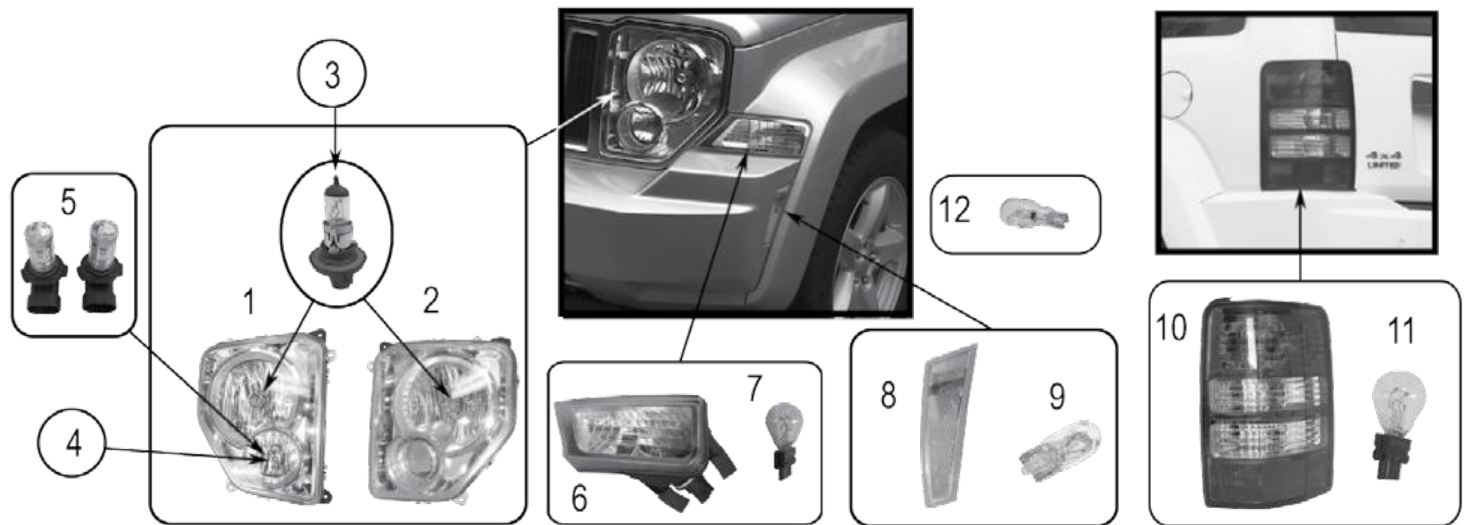

Item #	Description	Position	Years	Comments	Replaces Part #
Front					
1	Headlight Assembly	Left	08/12	w/ Fog Lamps; Includes Bulbs	55157339AE
		Right	08/12	w/ Fog Lamps; Includes Bulbs	55157338AE
2	Headlight Assembly	Left	08/12	w/o Fog Lamps w/o Headlamp Leveling System; Includes Bulbs	57010171AE
		Right	08/12	w/o Fog Lamps w/o Headlamp Leveling System; Includes Bulbs	57010170AE
3	Headlight Bulb	L or R	08/12	w/o Fog Lamps; Low & High Beam; H13 Bulb	L0000H13
		L or R	08/12	w/ Fog Lamps; Low Beam; H13 Bulb	L0000H13
4	Headlight Bulb	L or R	08/12	w/ Fog Lamps; High Beams H10 (9145) Bulb	L0009145 *
5	LED Fog Lamp Bulb Set	L & R	08/12	H10 (9145) White LED Bulbs	RT28047
6	Parking & Turn Signal Light	Left	08/12		57010125AA
		Right	08/12		57010124AA
7	Turn Signal & Parking Light Bulb	L or R	08/12	3757A Long Life Amber Bulb	L003757NAK
8	Sidemarkers	Left	08/12		57010213AC
		Right	08/12		57010214AC
9	Side Marker Light Bulb	L or R	08/12	168 Clear Bulb	L0000168
Rear					
10	Tail Light	Left	08/12		55157347AB *
		Right	08/12		55157346AB *
11	Bulb	L or R	08/12	Turn Signal; 3757 Amber Bulb	L003757NAK
		L or R	08/12	Side Marker, Parking Light, Brake Light, Reverse Light; 3157 Clear Bulb	L0003157
		L or R	08/12	Side Marker, Parking Light, Brake Light, Reverse Light; 3157 Long Life Clear Bulb	L003157KLC
	LED Bulb Set	L & R	08/12	Side Marker, Parking Light, Brake Light, Reverse Light; 3157 White LED Bulbs	RT28067
Miscellaneous & Interior Bulbs					
12	Floor Courtesy Bulb	L or R	08/12	906 Clear Bulb	G9436750

* This Part # not currently carried by Crown Automotive