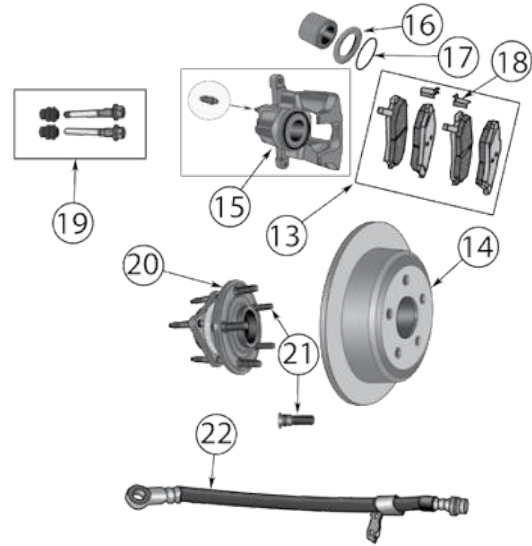

REAR DISC BRAKES

Item #	Description	Years	Position	Notes	Replaces Part #
Front Brakes					
1	Brake Pad Set	07/17	L & R		5191217AA
2	Brake Rotor	07/17	L or R		5105514AA
3	Hub & Knuckle Assembly	07/17	Right	w/ 4 Wheel ABS w/o Freedom Drive II Package	68088498AD
		07/17	Left	w/ 4 Wheel ABS w/o Freedom Drive II Package	68088499AD
4	Wheel Bearing	07/17	L or R		5105586AA
5	Hub Snap Ring	07/17	L or R		MB303868
6	Brake Caliper	07/17	Right	w/o Pads	5191238AA
		07/17	Left	w/o Pads	5191239AA
7	Brake Caliper Rebuild Kit	07/17	L or R	Includes 1 Piston, 1 Seal, & 1 Boot	5191212AA
8	Bleeder Screw	07/17	L or R	M7 X 1.00 X 31.5mm	5191242AA
9	Brake Caliper Pin Kit	07/17	L or R	Includes 2 Pins & 2 Boots	5191272AA
10	Brake Hose	07/17	Left		5105603AD
		07/17	Right		5105604AD
11	Brake Hose Washer	07/17	L or R	2 Required Per Hose	6502114
12	Disc Brake Service Kit	07/17	L or R	Includes Rotors, Pads, Springs, Pins, & Boots	5105514K
Rear Brakes					
13	Brake Pad Set	07/17	L & R	w/ 10.31" Rotors	5191271AB
		07/17	L & R	w/ 11.89" Rotors	68028671AA
14	Brake Rotor	07/17	L or R	w/ 10.31" Rotors	5105515AA
		07/17	L or R	w/ 11.89" Rotors	4743999AA
15	Brake Caliper	07/17	Left	w/ 10.31" Rotors; w/o Pads	5191267AA
		07/17	Left	w/ 11.89" Rotors; w/o Pads	68020261AB
		07/17	Right	w/ 10.31" Rotors; w/o Pads	5191268AA
		07/17	Right	w/ 11.89" Rotors; w/o Pads	68020252AB