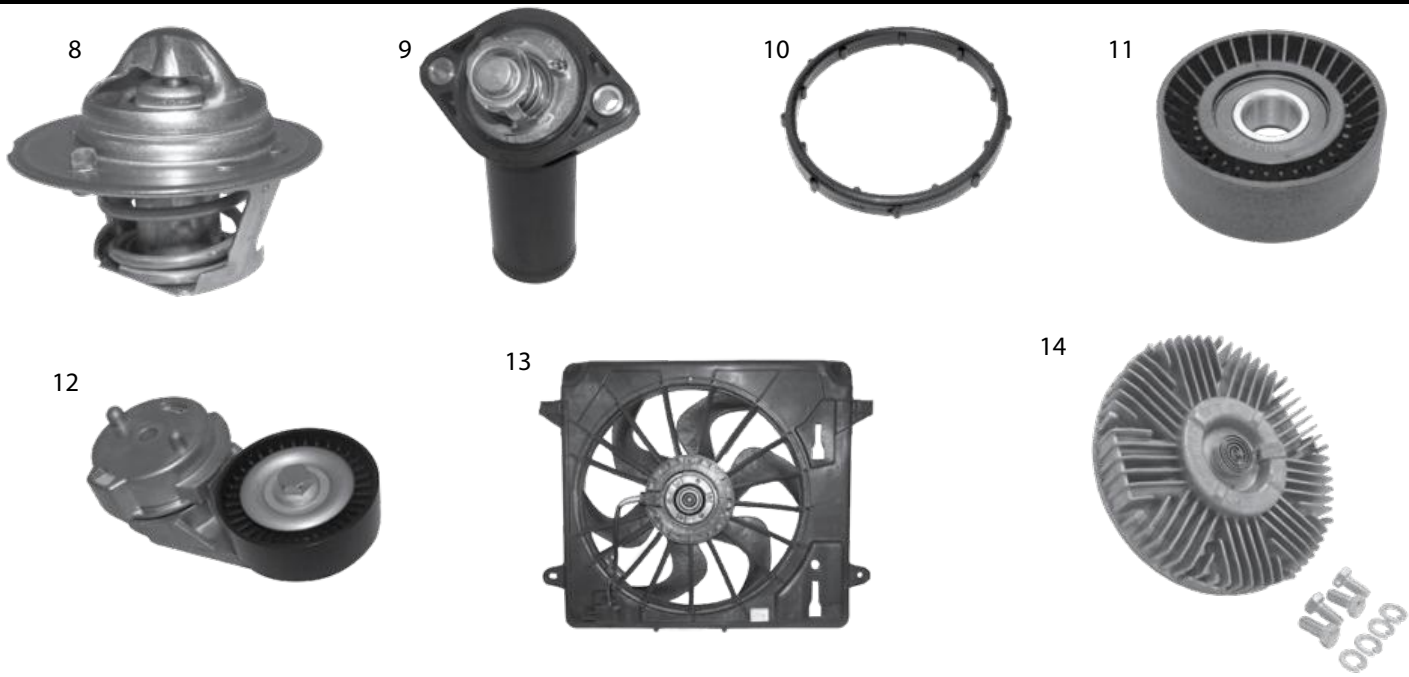

Item #	Description	Years	Engine	Comments	Dimensions	Type	Replaces Part #
Thermostats & Related							
8	Thermostat	07/11	3.8L	195°; Seal Not Included			4573560AB
9	Thermostat & Housing	07/11	3.8L	195°; Includes Seal			4666149AA
		12/17	3.6L	203°; Includes Seal			5184651AF
		14/17	3.0L Gas	203°; Includes Seal			5184651AF
10	Thermostat Seal	12/17	3.6L				5184894AA
		14/17	3.0L Gas				5184894AA
Pulleys, Tensioners & Related							
11	Drive Belt Idler Pulley	07/11	3.8L	w/ A/C		Smooth	4891720AA
		07/11	3.8L	w/o A/C		6 Grooves	53034002AA
		12/17	3.6L			6 Grooves	53034002AA
		12/17	3.6L			Smooth	4627039AA
		14/17	3.0L Gas			Smooth	4627039AA
		14/17	3.0L Gas			6 Grooves	53034002AA
		07/17	2.8L Dsl.	Left Idler (Steel)		Smooth	68027602AA
		07/17	2.8L Dsl.	Top Idler		Smooth	68027603AA
12	Drive Belt Tensioner	07/11	3.8L				53032860AA
		12/17	3.6L				4627038AA
		14/17	3.0L Gas				4627038AA
		07/17	2.8L Dsl.				68027611AB
Cooling Fan Modules & Related							
13	Cooling Fan Module	07/11	3.8L	w/ Harness			55056642AD
		07/17	2.8L Dsl.	w/ Harness			55056642AD
14	Fan Clutch	07/09	3.8L				55056699AA

Continued to Next Page . . .