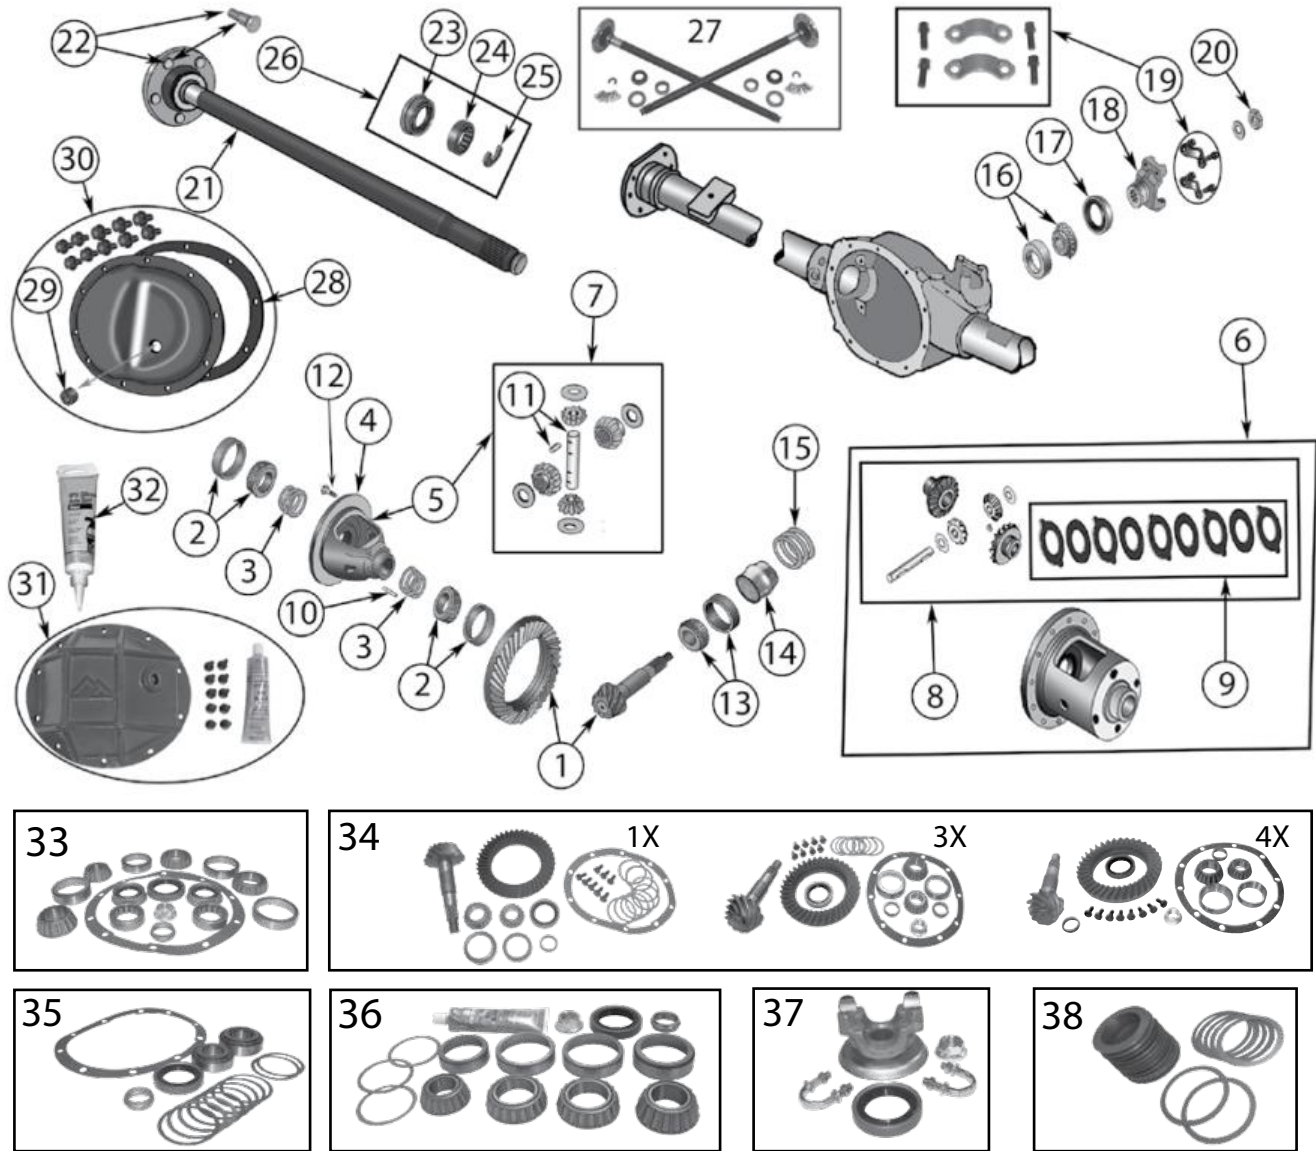

Item #	Description	Years	Comments	Ratio	Includes	Replaces Part #
1	Ring & Pinion	93/98		3.07 (43-14)	1	83505472
		94/98		4.11 (37-9)	1	83504938
		94/98		4.56 (41-9)	1	83504377
		94/98		4.88 (39-8)	1	D35488
		1993		3.55 (39-11)	1, 12, 14, 20	83504376
		94/98		3.55 (39-11)	1, 12, 14, 20	4761676
		94/98		3.73 (41-11)	1, 12, 14, 20	4761678
		94/98		4.56 (41-9)	1, 12, 13, 14, 15, 16, 17, 28	D35456TJ
2	Bearing Set, Differential	93/98	Includes 2 Bearings & 2 Cups	All		J8126500
3	Shim Set, Carrier	93/98		All		83503004
4	Case, Differential, Standard	93/98		3.07	4	44649
		93/98		3.55 & Higher	4	44590
5	Case Assembly, Differential, Standard	93/98		3.07	2, 3, 7, 12	4740833
		93/98		3.55 & Higher	2, 3, 7, 12	4740834