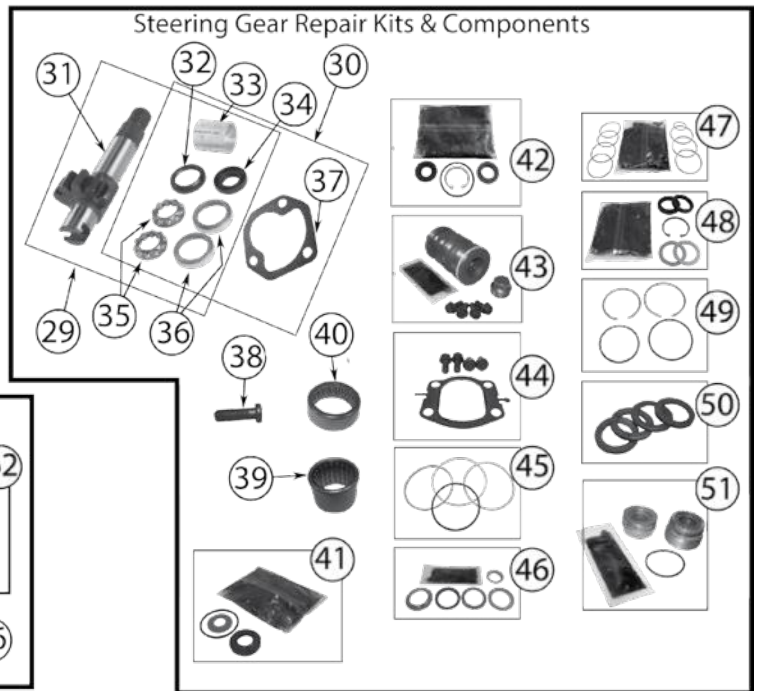

* This Part # not currently carried by Crown Automotive

Continued on next page

Item #	Description	Position	Year	Model	Comment	Replaces Part #
24	Heavy Duty Steering Kit		91/01	All	LHD; w/ Stabilizer	RT21005
			91/01	All	LHD; w/o Stabilizer	RT21004
			91/01	All	RHD; w/ Stabilizer	RT21007
			91/01	All	RHD; w/o Stabilizer	RT21006
25	Power Steering Pressure Switch		84/96	All	On Pressure Hose	53000970
26	Ball Joint Set		84/01	All	Includes 1 Upper & 1 Lower Ball Joint w/ Hardware	83500202
	HD Ball Joint Set		84/01	All	Includes 1 Upper & 1 Lower Ball Joint w/ Hardware	RT21003
27	Ball Joint Nut	Front, Lower	84/01	All	5/8"-18 Threads	J8123318
28	Steering Knuckle	Left Side	84/89	All		53000625 *
		Right Side	84/89	All		53000626 *
		Left Side	90/01	All		52067577
		Right Side	90/01	All		52067576