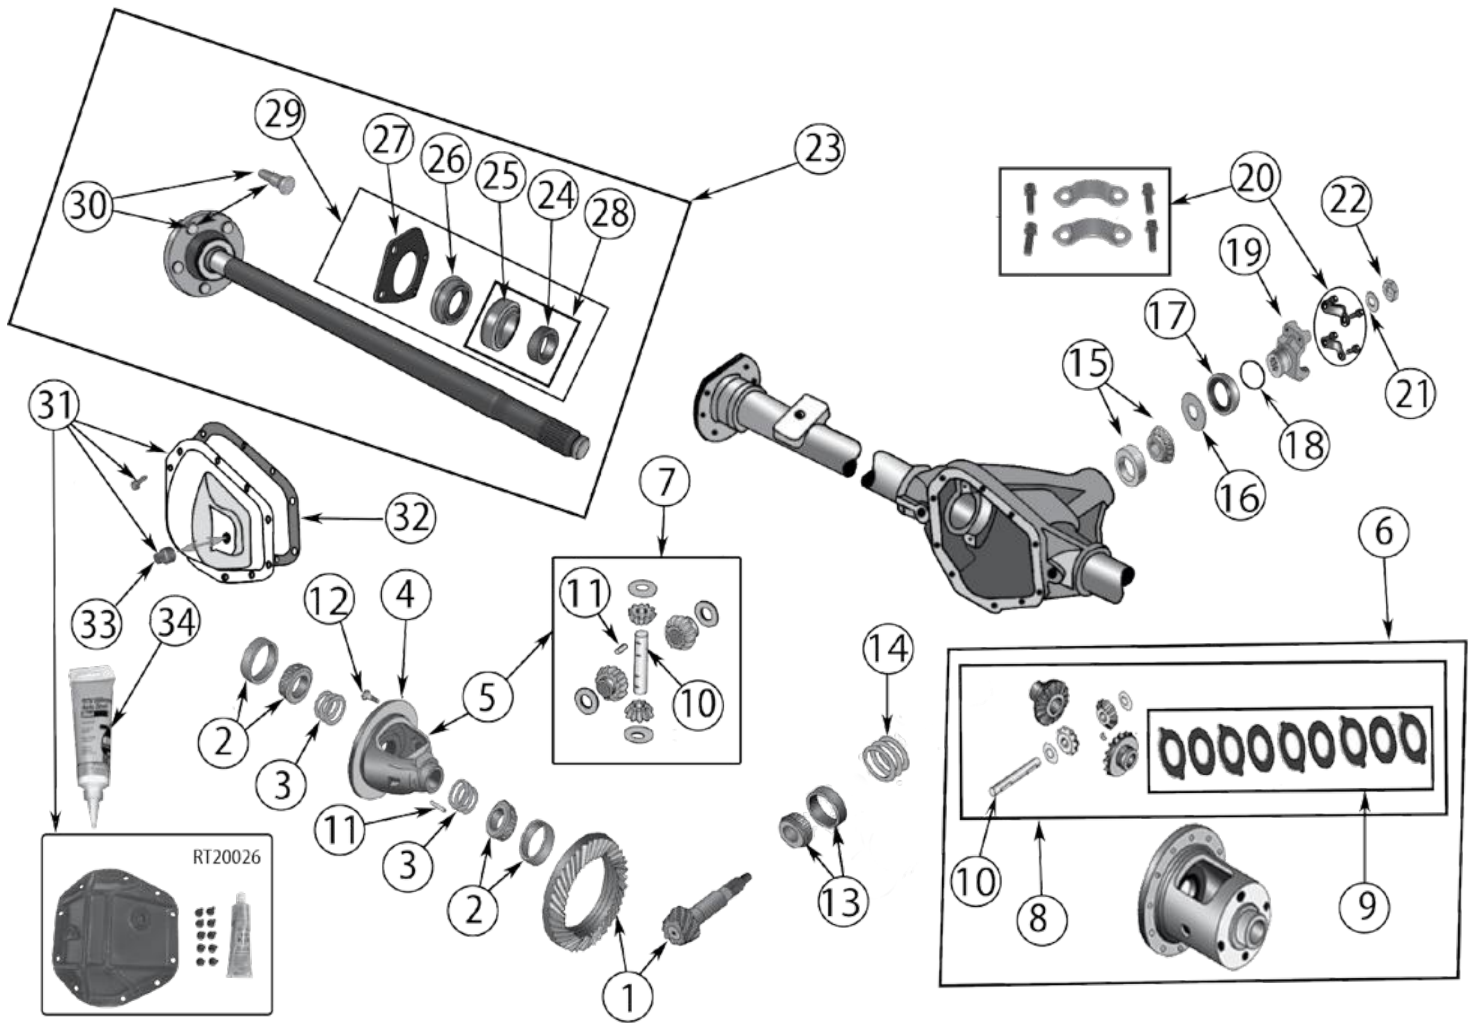

Item #	Description	Years	Comments	Ratio	Includes	Replaces Part #		
1	Ring & Pinion	97/03	Uses 3/8" Ring Gear Bolts	3.73	1	J0935650		
		97/03	Uses 3/8" Ring Gear Bolts	3.07 (43/14)	1, 12, 21, 22	83504197		
		03/06	Uses 7/16" Ring Gear Bolts	3.07 (43/14)	1, 12, 21, 22	5103018AB *		
		97/03	Uses 3/8" Ring Gear Bolts	3.55 (39/11)	1, 12, 21, 22	4882841		
		97/03	Uses 3/8" Ring Gear Bolts	3.73 (41/11)	1, 3, 12, 13, 14, 15, 16, 17, 21, 22, 32, 34	J8124777		
		03/06	Uses 7/16" Ring Gear Bolts	3.73 (41/11)	1, 12, 21, 22	5103016AB		
		97/03	Uses 7/16" Ring Gear Bolts; w/o Tru-Lok	4.10 (41/10)	1, 12, 21, 22	4882844		
		03/06	Uses 7/16" Ring Gear Bolts; w/Tru-Lok	4.10 (41/10)	1, 12, 22	5127180AA		
		04/06	Uses 7/16" Ring Gear Bolts; w/o Tru-Lok	4.10 (41/10)	1, 12, 22	5127180AA		
		2	Bearing Set, Differential	97/06	Includes 2 Bearings & 2 Cups	All		J8124071
3	Shim Set, Carrier	97/02		All	3, 34	J8129222		
		03/06		All	3, 32, 34	5093047AA		

* This Part # not currently carried by Crown Automotive