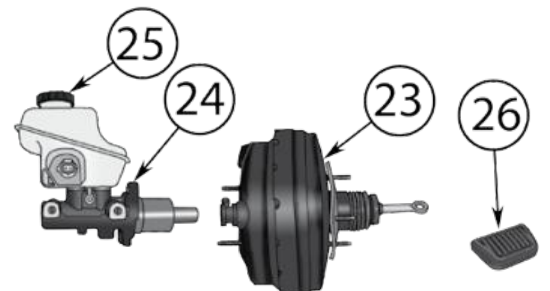

FRONT BRAKES

REAR BRAKES

HYDRAULICS