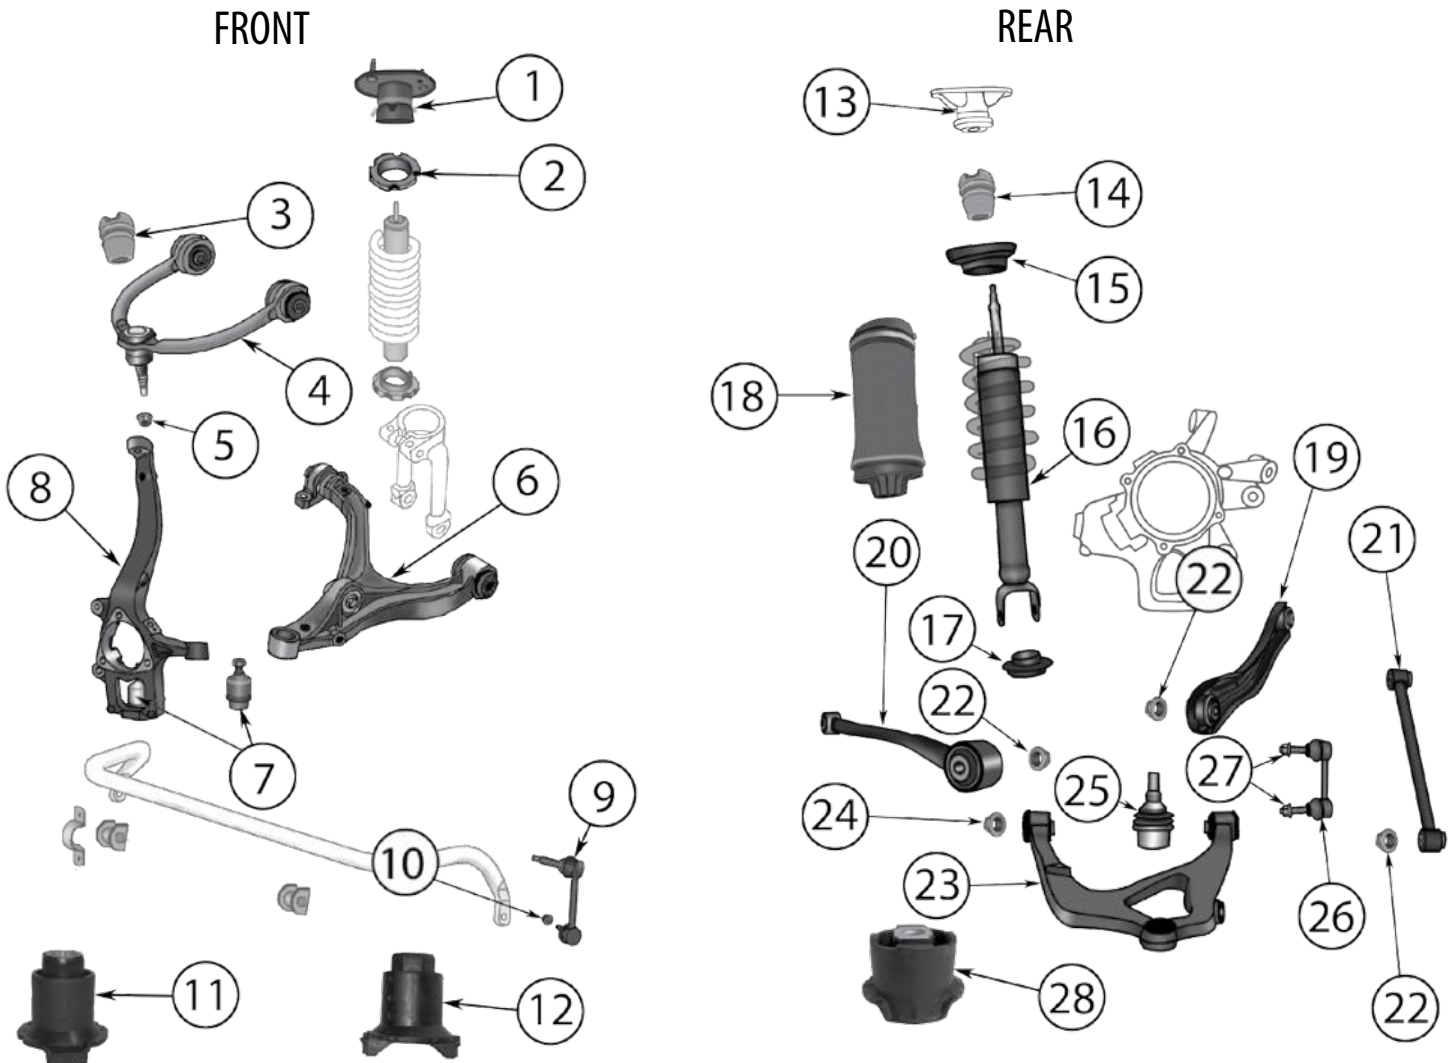

Item #	Description	Position	Years	Comments	Replaces Part #
Front Suspension					
1	Strut Mount	Left or Right	11/17		68029520AE *
2	Coil Spring Isolator	Upper	11/17	w/o Quadra-Lift Air Suspension	68029646AE
3	Bump Stop	Left or Right	11/17		68029521AD
4	Upper Control Arm	Left	11/15		68046195AF
		Left	16/17	w/o SRT Package	68282329AA *
		Left	16/17	w/ SRT Package	68291037AB *
		Right	11/15		68046196AI
		Right	16/17	w/o SRT Package	68282328AA *
		Right	16/17	w/ SRT Package	68291036AB *
5	Ball Joint Nut	Upper	11/17	M14 X 1.5; Flanged Locking Nut	6104719AA

* This Part # not currently carried by Crown Automotive