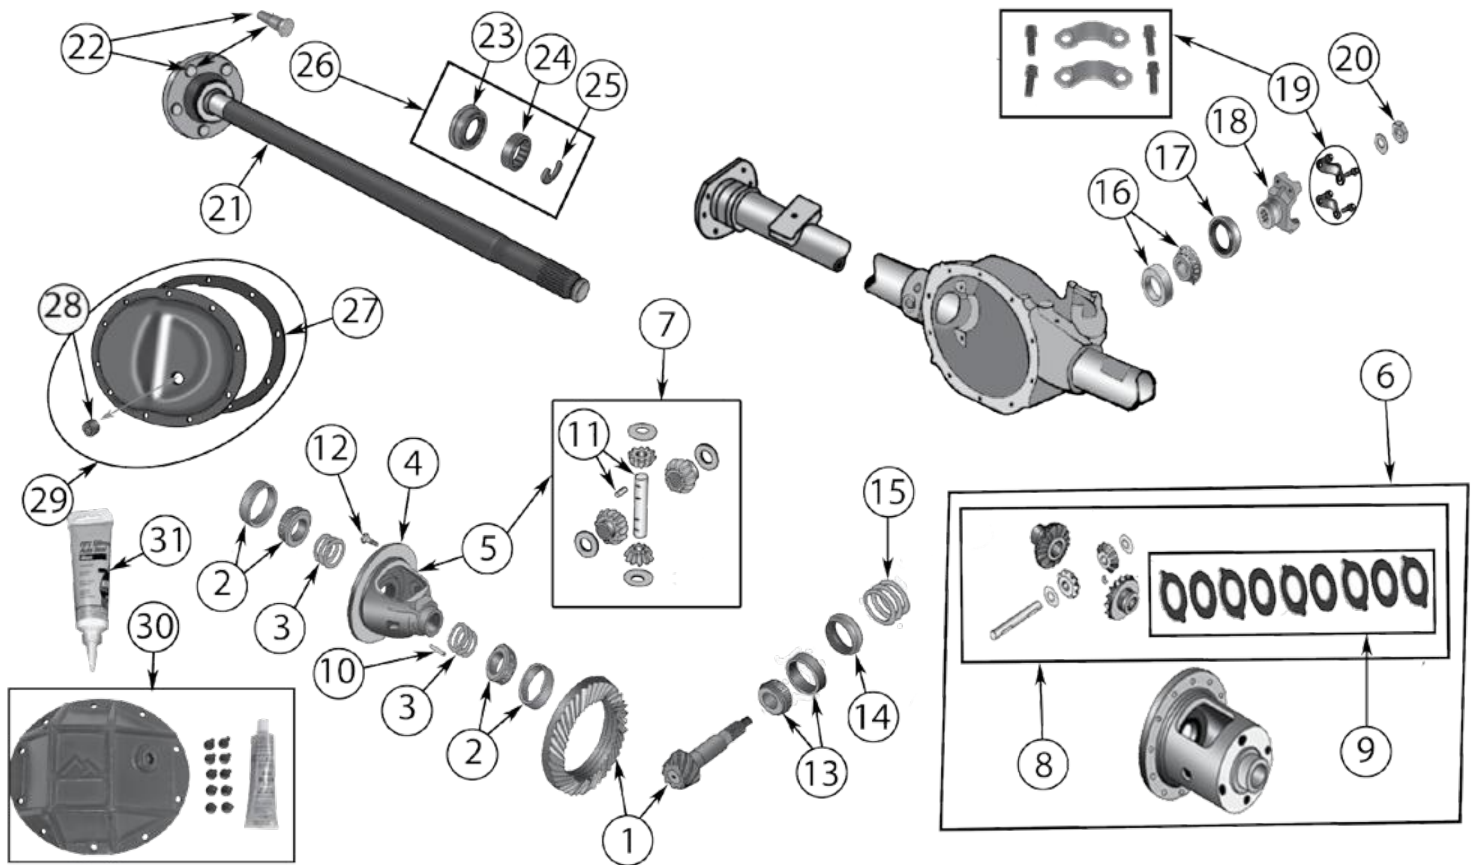

Item #	Description	Years	Comments	Ratio	Includes	Replaces Part #
1	Ring & Pinion	97/00	Until 10/1/2000; Uses 3/8" Ring Gear Bolts	3.07 (43-14)	1	83505472
		97/00	Until 10/1/2000; Uses 3/8" Ring Gear Bolts	4.11 (37-9)	1	83504938
		97/00	Until 10/1/2000; Uses 3/8" Ring Gear Bolts	4.56 (41-9)	1	83504377
		97/00	Until 10/1/2000; Uses 3/8" Ring Gear Bolts	4.88 (39-8)	1	D35488
		00/06	After 10/1/2000; Uses 7/16" Ring Gear Bolts	3.07 (43-14)	1, 12, 14, 20	5073013AA
		97/00	Until 10/1/2000; Uses 3/8" Ring Gear Bolts	3.55 (39-11)	1, 12, 14, 20	4761676
		00/06	After 10/1/2000; Uses 7/16" Ring Gear Bolts	3.55 (41-11)	1, 12, 14, 20	5012828AC
		97/00	Until 10/1/2000; Uses 3/8" Ring Gear Bolts	3.73 (41-11)	1, 12, 14, 20	4761678
		00/06	After 10/1/2000; Uses 7/16" Ring Gear Bolts	3.73 (41-11)	1, 12, 14, 20	5086639AA
		00/06	After 10/1/2000; Uses 7/16" Ring Gear Bolts	4.11 (37-9)	1, 12, 14, 20	5073266AB
		97/00	Until 10/1/2000; Uses 3/8" Ring Gear Bolts	4.56 (41-9)	1, 12, 13, 14, 15, 16, 17, 27	D35456TJ
		00/06	After 10/1/2000; Uses 7/16" Ring Gear Bolts	4.56 (41-9)	1, 12, 13, 14, 15, 16, 17, 20	5086617AA