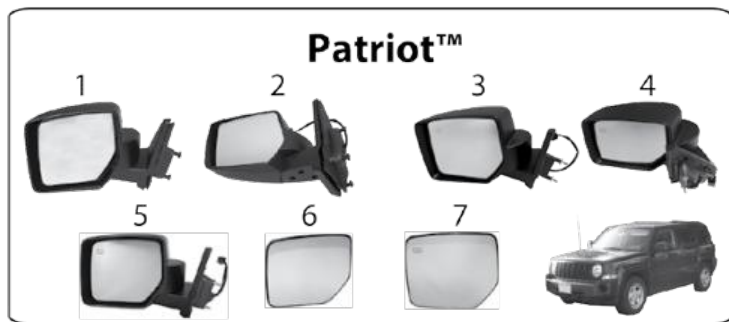

MIRRORS

MK Compass, Patriot 2007-2017

Item #	Description	Position	Years	Finish	Comments	Replaces Part #
MK Patriot						
1	Side Mirror	Left Right	07/14 07/14	Black Textured Black Textured	Manual Folding Manual Folding	5155457AG 5155456AG
2	Side Mirror	Left Right	07/10 07/10	Black Textured Black Textured	Power, Manual Folding Power, Manual Folding	5155459AF 5155458AG
3	Side Mirror	Left Right	11/15 11/15	Black Textured Black Textured	Power, Heated, Manual Folding Power, Heated, Manual Folding	5155459AK 5155458AK
4	Side Mirror	Left Right	07/15 07/15	Black Textured Black Textured	w/ RHD; Power, Heated, Power-Folding w/ Convex Glass w/ RHD; Power, Heated, Power-Folding w/ Convex Glass	5155461AF 5155460AF
5	Side Mirror	Left Right	07/14 07/15	Black Textured Black Textured	Power, Heated, Manual Folding Power, Heated, Manual Folding	5155463AG 5155462AG
6	Side Mirror Glass	Left Right	07/17 07/17		w/ Manual Folding Mirrors w/ Manual Folding Mirrors	68003715AA * 68003714AA *
7	Side Mirror Glass	Left Right	07/17 07/17		w/ Power, Heated, Manual Folding Mirrors w/ Power, Heated, Manual Folding Mirrors	68003721AA 68003720AA
MK Compass						
8	Side Mirror	Left Right	07/17 07/17	Black Textured Black Textured	Manual Folding Manual Folding	5115041AF 5115040AG
9	Side Mirror	Left Right	07/10 07/10	Black Textured Black Textured	Power, Manual Folding Power, Manual Folding	5115043AG 5115042AG
10	Side Mirror	Left Right	07/15 07/15	Black Textured Black Textured	Power, Heated, Manual Folding Power, Heated, Manual Folding	5115047AH 5115046AD
11	Side Mirror	Left Right	07/15 07/15	Black Textured Black Textured	w/ RHD; Power, Heated, Power-Folding w/ Convex Glass w/ RHD; Power, Heated, Power-Folding w/ Convex Glass	5115795AG 5115294AG

* This Part # not currently carried by Crown Automotive