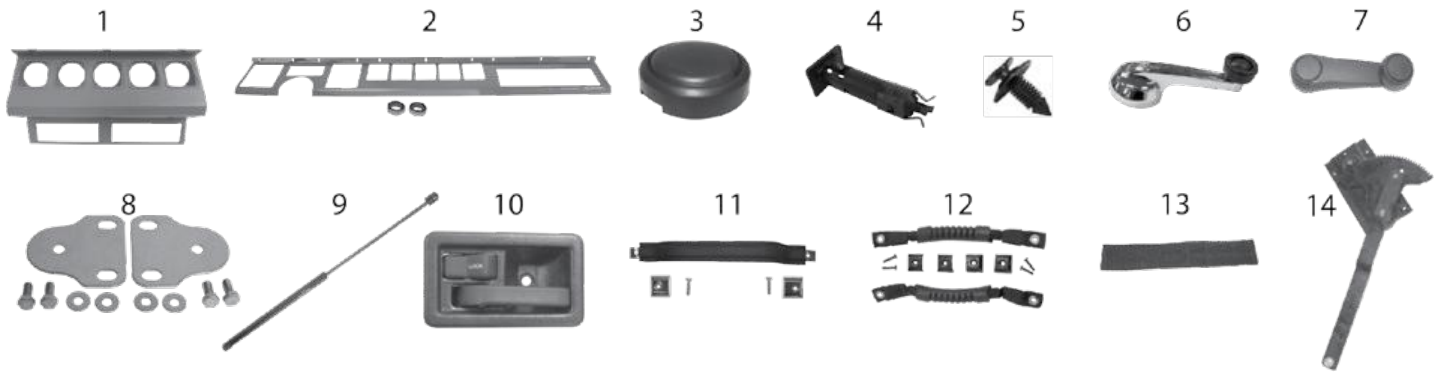

Item #	Description	Location	Years	Color	Comments	Replaces Part #
Interior Parts & Accessories						
1	Instrument Panel Housing		87/95	Black		5AD88LTB
			87/95	Spice		5AD88SP
2	Dash Overlay		87/95	Polished Stainless		RT34042
3	Horn Button		87/95	Black		3238073
4	Door Pin Insert Kit	L or R	87/95	Charcoal (Light Gray)	3 Required Per Door	5FB63JS1
		L or R	87/95	Cinder (Dark Gray)	3 Required Per Door	5FB63RXA
		L or R	87/95	Spice	3 Required Per Door	5FB63RTB
		L or R	87/95	Charcoal (Light Gray)	Set of 3	5FB63JS1K
		L or R	87/95	Cinder (Dark Gray)	Set of 3	5FB63RXAK
		L or R	87/95	Spice	Set of 3	5FB63RTBK
5	Fastener	L or R	91/95		Door Panel Mounting; Push Pin	6033862
6	Window Handle	L or R	87/91	Chrome	w/o Door Speakers	J3678907
		L or R	87/91	Chrome	w/ Door Speakers	J3726992
7	Window Handle	L or R	92/95	Black		4415820
8	Windshield Bracket Set	L & R	87/95	Polished Stainless	Includes 2 Brackets & Hardware	RT34016
		L & R	87/95	Black Stainless	Includes 2 Brackets & Hardware	RT27014
9	Liftgate Support	L or R	87/95		w/o Rear Window Defroster	55029558
		L or R	87/95		w/ Rear Window Defroster	55029560
10	Door Handle	Right	87/95	Black	Interior	55176476AB
		Left	87/95	Black	Interior	55176477AB
11	Door Grab Handle	L or R	87/95	Black (Cinder)	Includes 1 Handle & Hardware	55009801K
		L or R	87/95	Spice	Includes 1 Handle & Hardware	55009801KS
12	Door Grab Handle Set	L & R	87/95	Black	Includes 2 Nylon Handles w/ Rubber Grips & Hardware	RT27004
13	Door Stop Strap	L or R	87/95	Black		J5459207
14	Window Regulator	Right	92/95		w/ Full Steel Doors	55074990
		Left	92/95		w/ Full Steel Doors	55074991
	Window Regulator Kit	Right	87/95		w/ Full Steel Doors; Includes Regulator, Black Handle & Screw	55074990K
		Left	87/95		w/ Full Steel Doors; Includes Regulator, Black Handle & Screw	55074991K

Continued to Next Page . . .