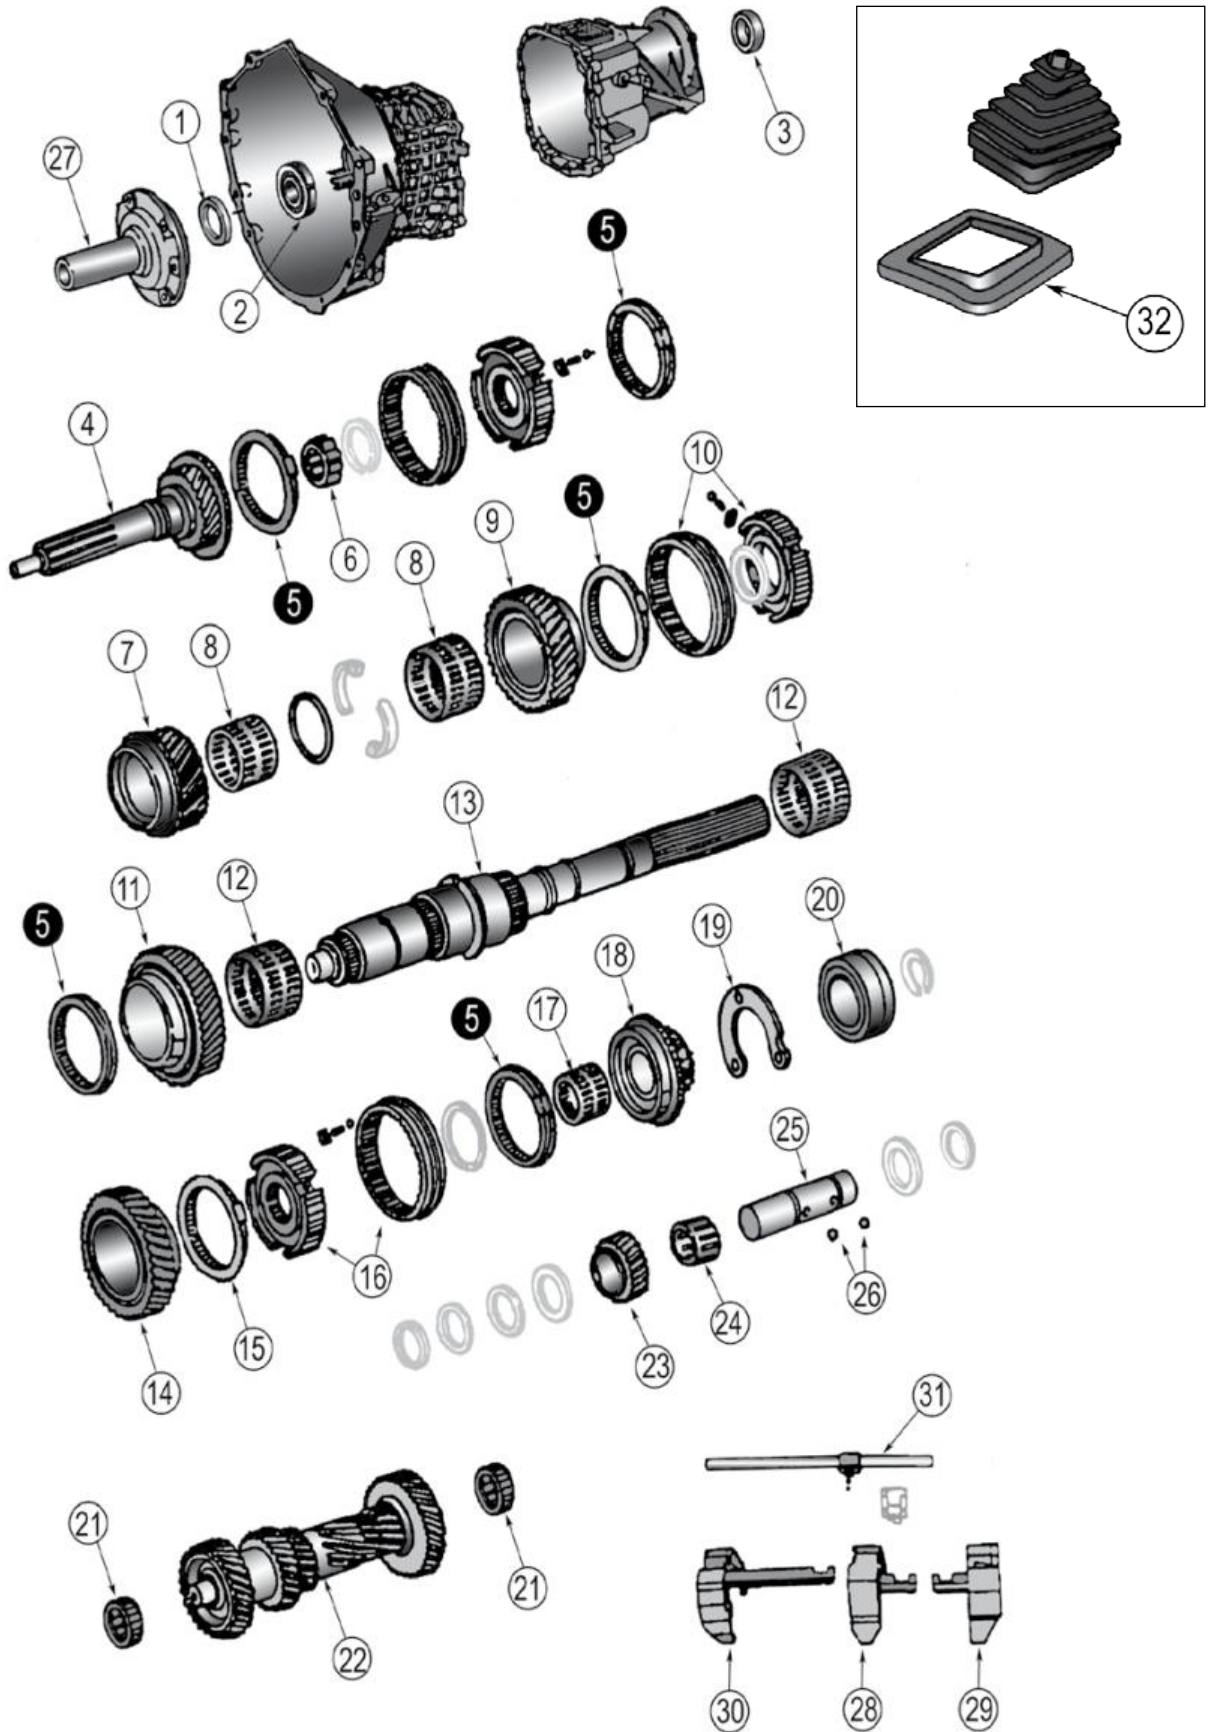

Item #	Description	Years	Model	Comments	Replaces Part #
21	Bearing, Cluster Gear	00/01 02/04	XJ,TJ TJ,KJ	Front or Rear Front or Rear	5012971AA 5066646AA
22	Cluster Gear	00/01 03/04 2002	XJ,TJ TJ,KJ TJ,KJ	34-28-22-14-37 Teeth 4WD	5015957AA * 5066650AA 4741299 *
23	Gear, Reverse Idler	00/01 02/04	XJ,TJ TJ,KJ		5013199AA * 5066651AA *
24	Bearing, Idler Gear	00/04	XJ,TJ,KJ		4874359 *
25	Shaft, Reverse Idler	00/04	XJ,TJ,KJ		4741303 *
26	Ball, Reverse	00/04	XJ,TJ,KJ		4741891 *
27	Retainer, Front Bearing	00/04	XJ,TJ,KJ		5013306AA
28	Fork, 1st & 2nd Gear Shift	00/01 02/04	XJ,TJ TJ,KJ		5013178AA * 4886077AB
29	Fork, 3rd & 4th Gear Shift	00/01 00/02 02/04 03/04	XJ TJ KJ TJ		5015950AA * 5066352AB
30	Fork, 5th & Reverse Shift	00/02 2002 03/04	XJ,TJ KJ TJ,KJ		4773563AB 5083104AA *
31	Shaft, Selector	00/04	XJ,TJ,KJ		5015951AA *
32	Bezel, Gearshift Lever Boot	84/94 97/04	XJ TJ		53000056AB
33	Small Parts Master Kit	02/04	TJ,KJ		SP350050
34	Master Overhaul Kit	02/04	TJ,KJ		NV3550MASKIT