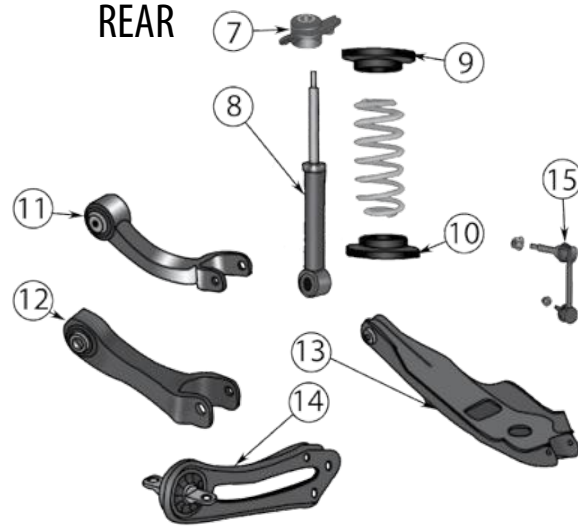

REAR

Item #	Description	Position	Years	Comment	Replaces Part #
Front Suspension					
1	Strut Mount	Left	14/17		68194317AC *
		Right	14/17		68194316AC *
2	Coil Spring Isolator	Upper	14/17		68237127AA *
3	Coil Spring Retainer	Upper	14/17	2 Required per Spring	5168088AA *
4	Coil Spring Isolator	Lower	14/17		68194692AB *
5	Lower Control Arm	Left	14/17		4668993AF *
		Right	14/17		68210238AF *
6	Sway Bar Link	Left or Right	14/17	w/o AWD	68232186AB *
		Left or Right	14/17	w/ AWD w/ Trailhawk Package	68224731AC
		Left or Right	14/17	w/ AWD w/o Trailhawk Package	68224732AC
Rear Suspension					
7	Shock Mount	Left	14/17		68239131AA *
		Right	14/17		68239130AA *
8	Shock Absorber	Left or Right	14/17	w/o Trailhawk Package	68224861AD *
		Left or Right	14/17	w/ Trailhawk Package	68224868AD *
9	Coil Spring Isolator	Upper	14/17		68189493AB *
10	Coil Spring Isolator	Lower	14/17		68171947AB *
11	Camber Link	Left or Right	14/17	w/o Headlamp Leveling	68207620AA *
		Left	14/17	w/ Headlamp Leveling	68207620AA *
		Right	14/17	w/ Headlamp Leveling	5090110AA *
12	Toe Link	Left or Right	14/17	w/o Trailhawk Package	5090124AA *
		Left or Right	14/17	w/ Trailhawk Package	5090099AC *
13	Lateral Link	Left or Right	14/17		5090041AF *
14	Trailing Link	Left	14/17	w/o Trailhawk Package	5090045AF *
		Left	14/17	w/ Trailhawk Package	68155227AF *
		Right	14/17	w/o Trailhawk Package	5090044AF *
		Right	14/17	w/ Trailhawk Package	68155228AF *
15	Sway Bar Link	Left	14/17	w/o Trailhawk Package	68224851AE
		Left	14/17	w/ Trailhawk Package	68224853AE
		Right	14/17	w/o Trailhawk Package	68224850AE
		Right	14/17	w/ Trailhawk Package	68224852AE

* This Part # not currently carried by Crown Automotive