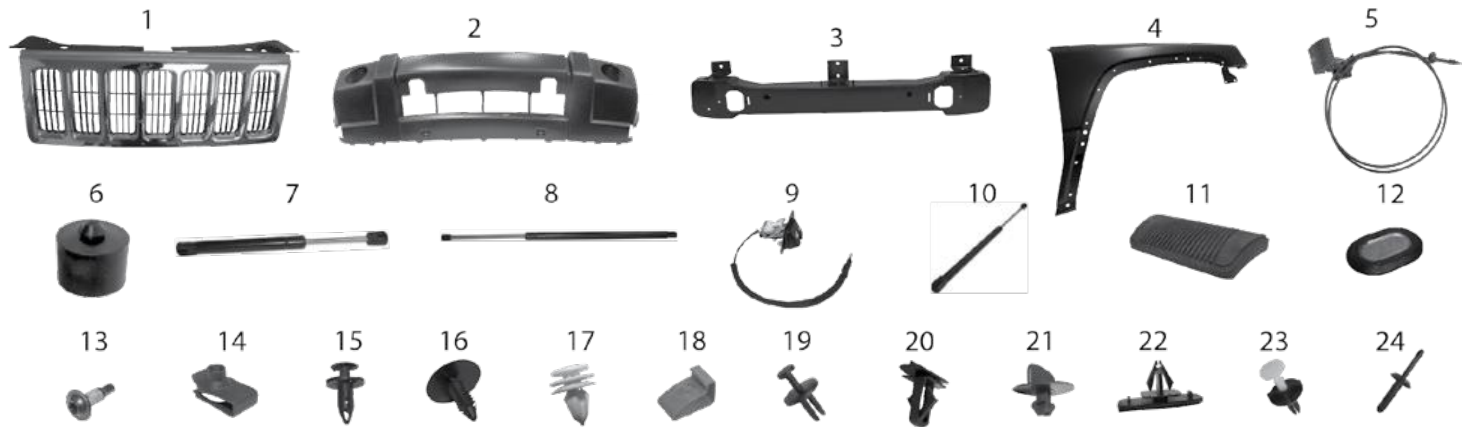

Item #	Description	Position	Years	Comments	Replaces Part #
Body Parts					
1	Grille	Front	06/10	Chrome	55156975AD
2	Fascia	Front	06/10	Black Primed	5183429AA
3	Crossmember	Front	06/10	Located Behind Fascia	5166082AB
4	Fender	Front Left	06/10	Except Middle East Group	55369219AB
		Front Right	06/10		55369218AB
5	Hood Release Cable		06/10		55394495AB
6	Hood Bumper	L or R	06/10		5054227AA
7	Hood Support	L or R	06/10		55396526AB
8	Liftgate Support	Rear Right	06/10		55369303AA
		Rear Left	06/10		68059111AA
9	Liftgate Latch	Rear	06/10		4589131AF
10	Liftgate Glass Support	Rear L or R	06/10		55369333AD
11	Brake Pedal Pad		06/10		68031956AA
12	Floor Pan Plug		06/08	Oval Floor Plug, Measures 30mm X 50mm	55360966AA
Hardware					
13	Bolt	Rear L or R	06/10	Liftgate Latch Mounting; M6 X 1 X 20 Torx® Head	6504212
14	Clip Nut		06/07	A/C Unit; M6 X 1 Threads	6504118
15	Push Pin		06/10	Grille, Bumper, & Heat Shield	6503598
16	Push Pin	L or R	06/10	Hood, Radiator, & Carpet	6506293AA
17	Retainer	F or R L or R	06/10	Door Panel Mounting	6507686AA
18	Retainer	F or R	07/10	Fascia Accent Mounting	4806226AA
19	Retainer	F or R L or R	06/10	Fender Liner Mounting	34201621
20	Retainer	F or R L or R	06/10	Fender Flare Mounting	5189180AA
21	Retainer		06/10	Front Air Dam to Fascia	68033794AA
22	Retainer	L or R	2006	Headlight Mounting	4806110AA
23	Retainer	F or R L or R	06/10	Large; for Fender Flares	5189181AA
24	Rivet		06/10	Miscellaneous Locations; M6.25 X 28	6500911