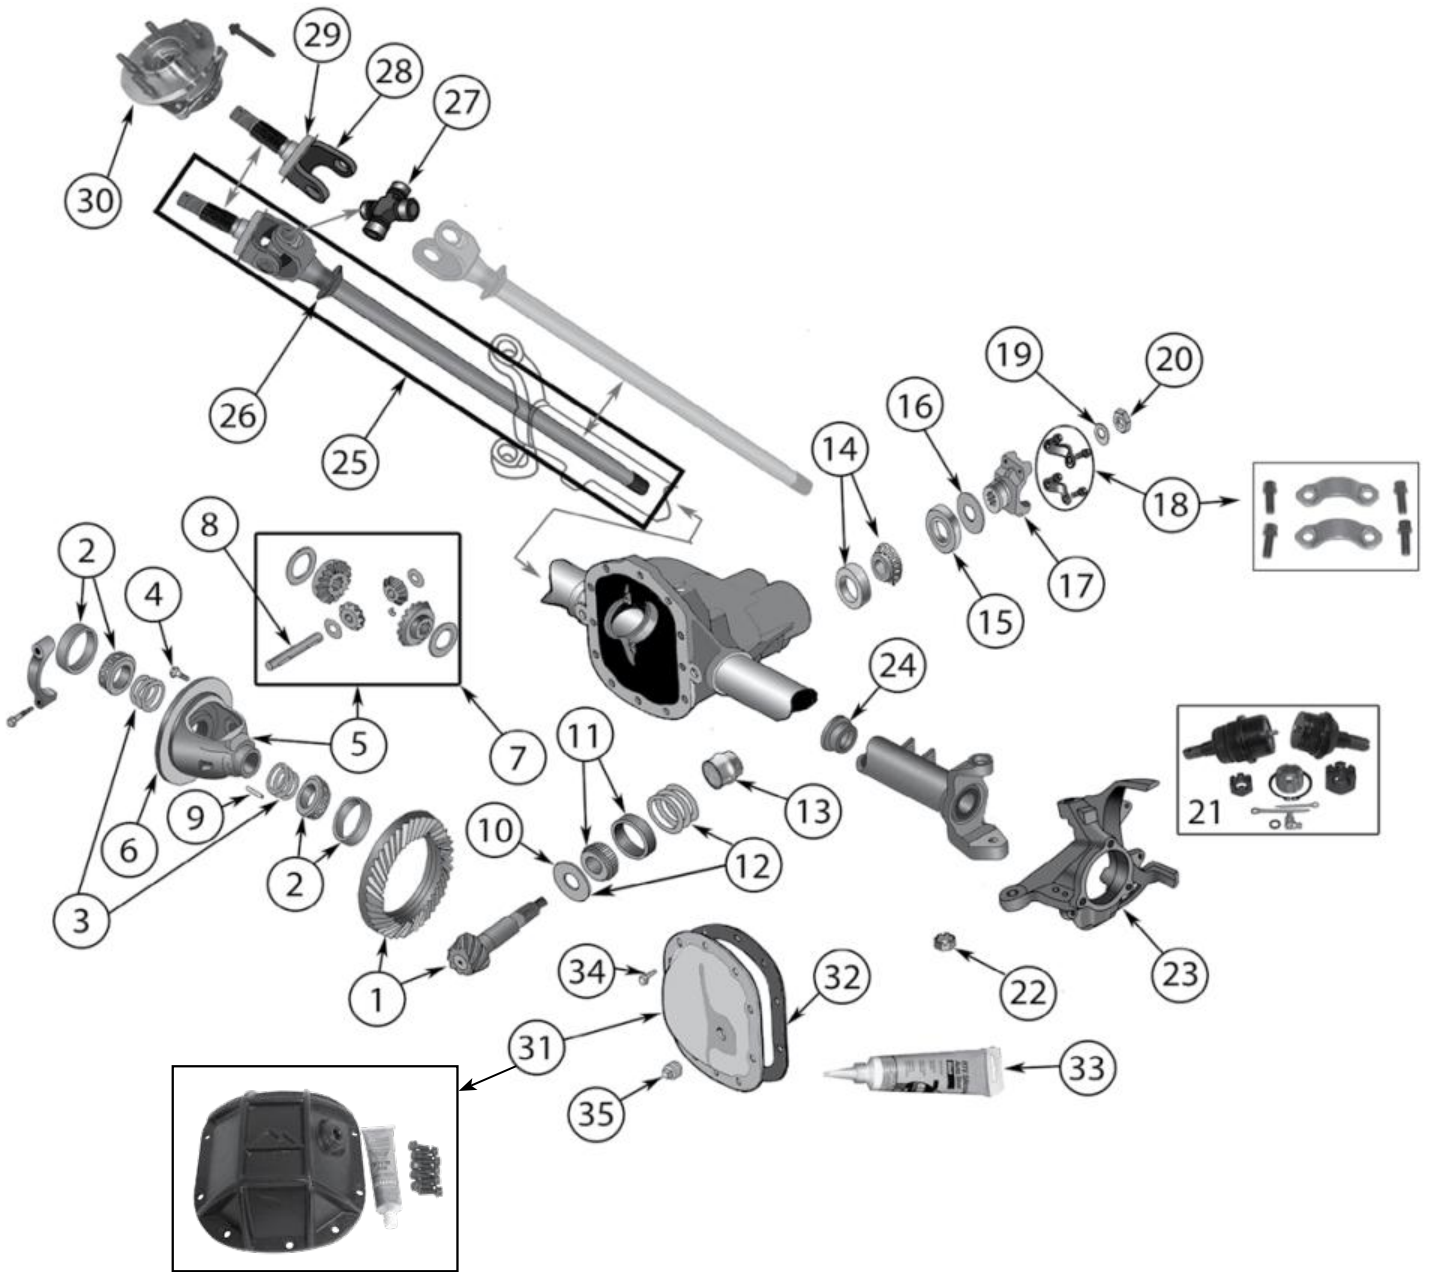

Item #	Description	Years	Comments	Ratio	Replaces Part #
19	Washer, Pinion Nut	97/06		All	J4004913
20	Nut, Pinion	97/00	Until 10/1/2000; Non-Flanged	All	J0801367
		00/06	After 10/1/2000; Flanged	All	5017755AA
21	Ball Joint Kit	97/06	Includes 1 Upper & 1 Lower w/ Hardware	All	83500202
	HD Ball Joint Kit	97/06	Includes 1 Upper & 1 Lower w/ Hardware	All	RT21003
22	Nut, Lower Ball Joint	97/06	Left or Right	All	J8123318
23	Knuckle, Steering	97/06	Right	All	52067576
		97/06	Left	All	52067577
24	Seal, Axle Shaft	97/06	Inner, Left or Right	All	J8121781
25	Axle Shaft Assembly	97/06	Left, w/o ABS	All	4874303
		97/06	Left, w/ ABS	All	4874307
		97/06	Right, w/o ABS	All	4874302
		97/06	Right, w/ ABS	All	4874306
26	Slinger, Inner Axle Shaft	97/06	Plastic	All	46849
27	U-Joint, Axle Shaft	97/06		All	J8126638
		97/06	Spicer	All	8126638SP
28	Shaft, Outer	97/06	w/o ABS	All	4636059
		97/06	w/ ABS	All	4713190
29	Slinger, Outer Axle Shaft	97/06	Left or Right	All	83500201
30	Hub Assembly	97/99	w/ 2-Piece Composite Rotor	All	53007449
		99/06	w/ 1-Piece Cast Rotor	All	53007449AC
31	Differential Cover	97/06	Includes Bolts & Fill Plug	All	4713451
	HD Differential Cover	97/06	Red; Includes Bolts, Fill Plug & RTV	All	RT20024
	HD Differential Cover	97/06	Black; Includes Bolts, Fill Plug & RTV	All	RT20030
32	Gasket, Differential Cover	97/06	Paper	All	J8120360
33	Sealant, RTV	97/06		All	J8993317
34	Bolt, Differential Cover	97/06	10 Required	All	J0273573
35	Plug, Differential Cover	97/06	1/2"-14	All	J4004751
36	Bearing & Seal Kit	97/06	Includes #s 2, 11, 13, 14, 15, 20, 24	All	D30LMASKIT
37	Pinion Bearing Kit	97/06	Includes #s 10, 11, 12, 13, 14, 15, 20	All	D30LPBK
38	U-Bolt Yoke Kit	97/06	Includes Yoke, Seal, Nut, & U-Bolts	All	D3044YOKEUBK