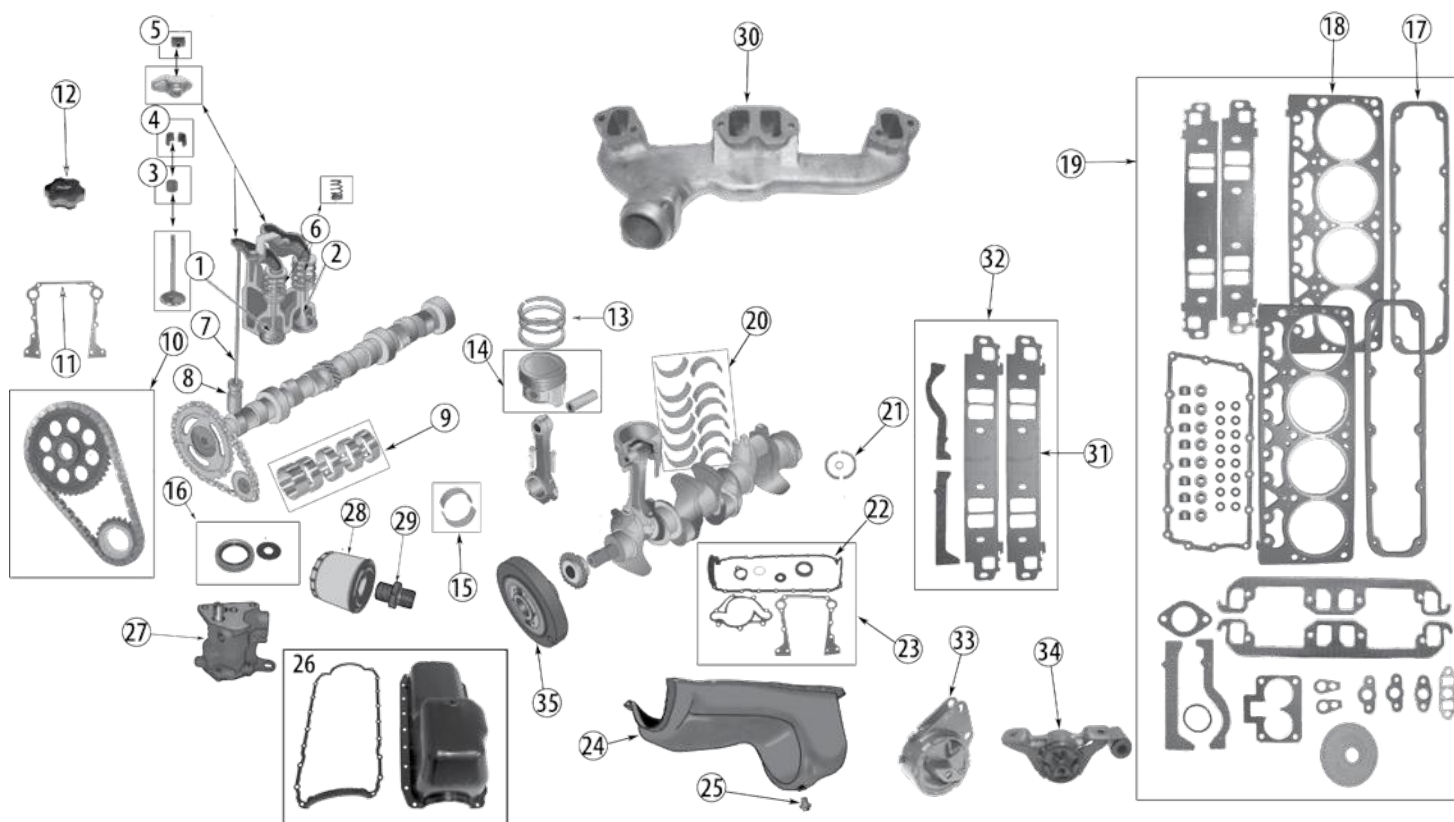

Item #	Description	Years	Engine	Comments	Replaces Part #
1	Intake Valve	94/98	5.2L, 5.9L	Standard	53006723
2	Exhaust Valve	94/98	5.2L, 5.9L	Standard	53006724
3	Valve Seal	94/98	5.2L, 5.9L	Intake; Standard	53009886
		94/98	5.2L, 5.9L	Exhaust; Standard	53009887
4	Valve Spring Lock	94/98	5.2L, 5.9L	Intake or Exhaust	33003521
5	Rocker Arm Pivot	94/98	5.2L, 5.9L	Intake or Exhaust	53008283
6	Valve Spring	94/98	5.2L, 5.9L	Intake or Exhaust	53021056
7	Push Rod	94/98	5.2L, 5.9L	Intake or Exhaust	53006722
8	Lifter	94/98	5.2L, 5.9L	Intake or Exhaust	4713439
9	Camshaft Bearing Set	94/98	5.2L, 5.9L	Standard	3830603K
10	Timing Chain Kit	94/98	5.2L, 5.9L	Includes Chain & Sprockets	83507095
11	Timing Cover Gasket	94/98	5.2L, 5.9L		53021057
12	Oil Filler Cap	94/98	5.2L, 5.9L		4777536
13	Piston Ring Set	94/98	5.2L	Standard; For 8 Pistons	4720727
		1998	5.9L	Standard; For 8 Pistons	4740259