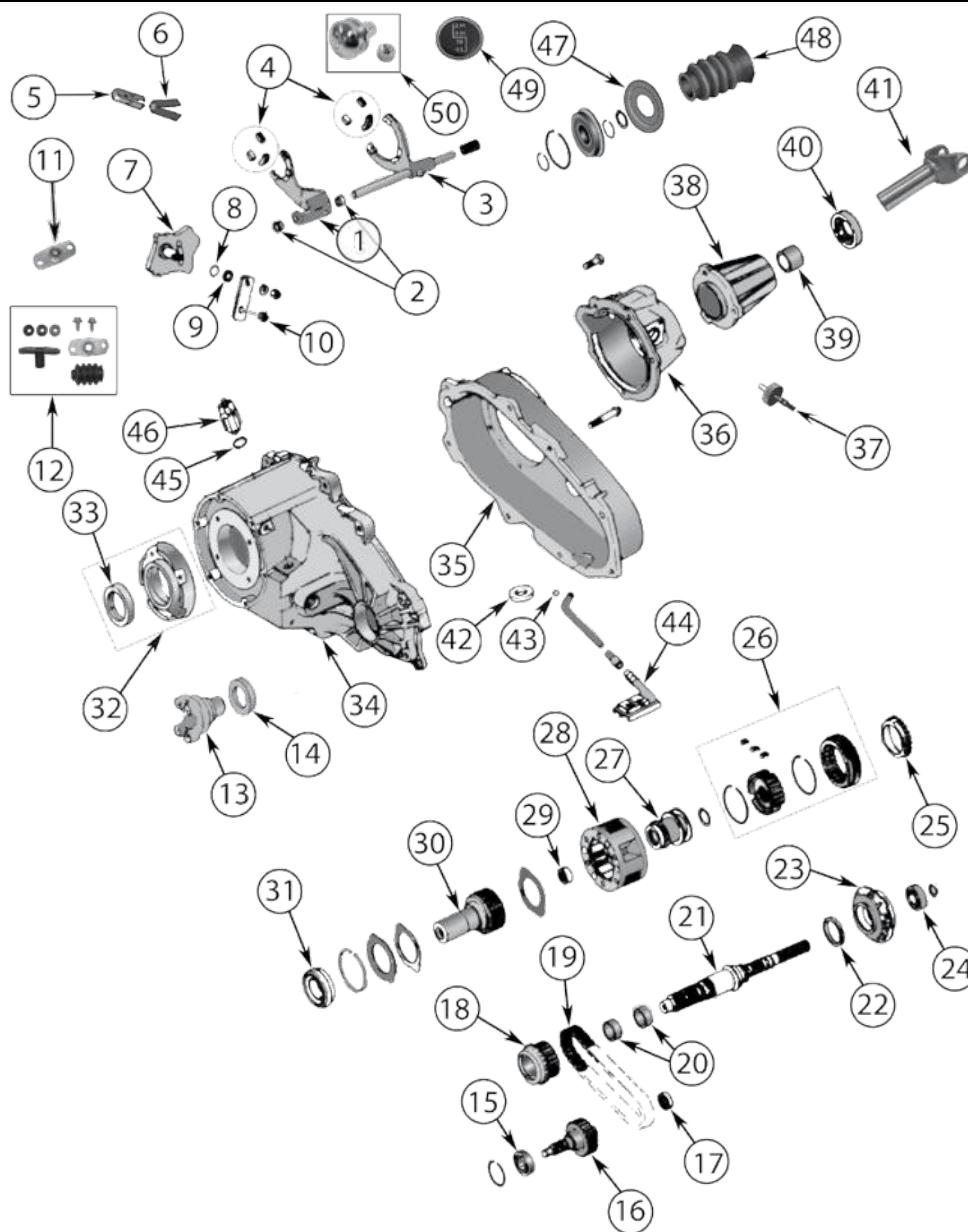

Item #	Description	Model	Year	Comment	Replaces Part #
1	Fork, Range Shift	All	91/07		4638913
2	Bushings, Shift Fork	YJ, XJ, MJ	87/90	2 Required	83503137
3	Fork, Mode Shift	XJ, MJ, YJ	87/90		4338920
		XJ, MJ, YJ	91/93	See Note #1 for Transfer Case ID #s	4338920
		YJ	91/95	w/ 30RH Transmission	4338920
		XJ, ZJ	91/96	See Note #2 for Transfer Case ID #s	4741237
		TJ, XJ, KJ	97/07		4741237
4	Pad Kit, Shift Fork	All	87/07	Includes Pads for Both Forks	15866
5	Isolator, Shift Lever	YJ	87/95		J3241481
6	Clip, Shift Lever	YJ	87/95		J3241239
7	Sector, Shifting	YJ, XJ, MJ	90/93		4638844
8	O-Ring, Shift Lever	TJ, YJ, XJ, MJ	87/06		4167963
9	Retaining Ring, Shift Lever	TJ, YJ, XJ, MJ	87/06		4167964
10	Bushing, Shift Lever	TJ, YJ, XJ, MJ	87/06		53004810