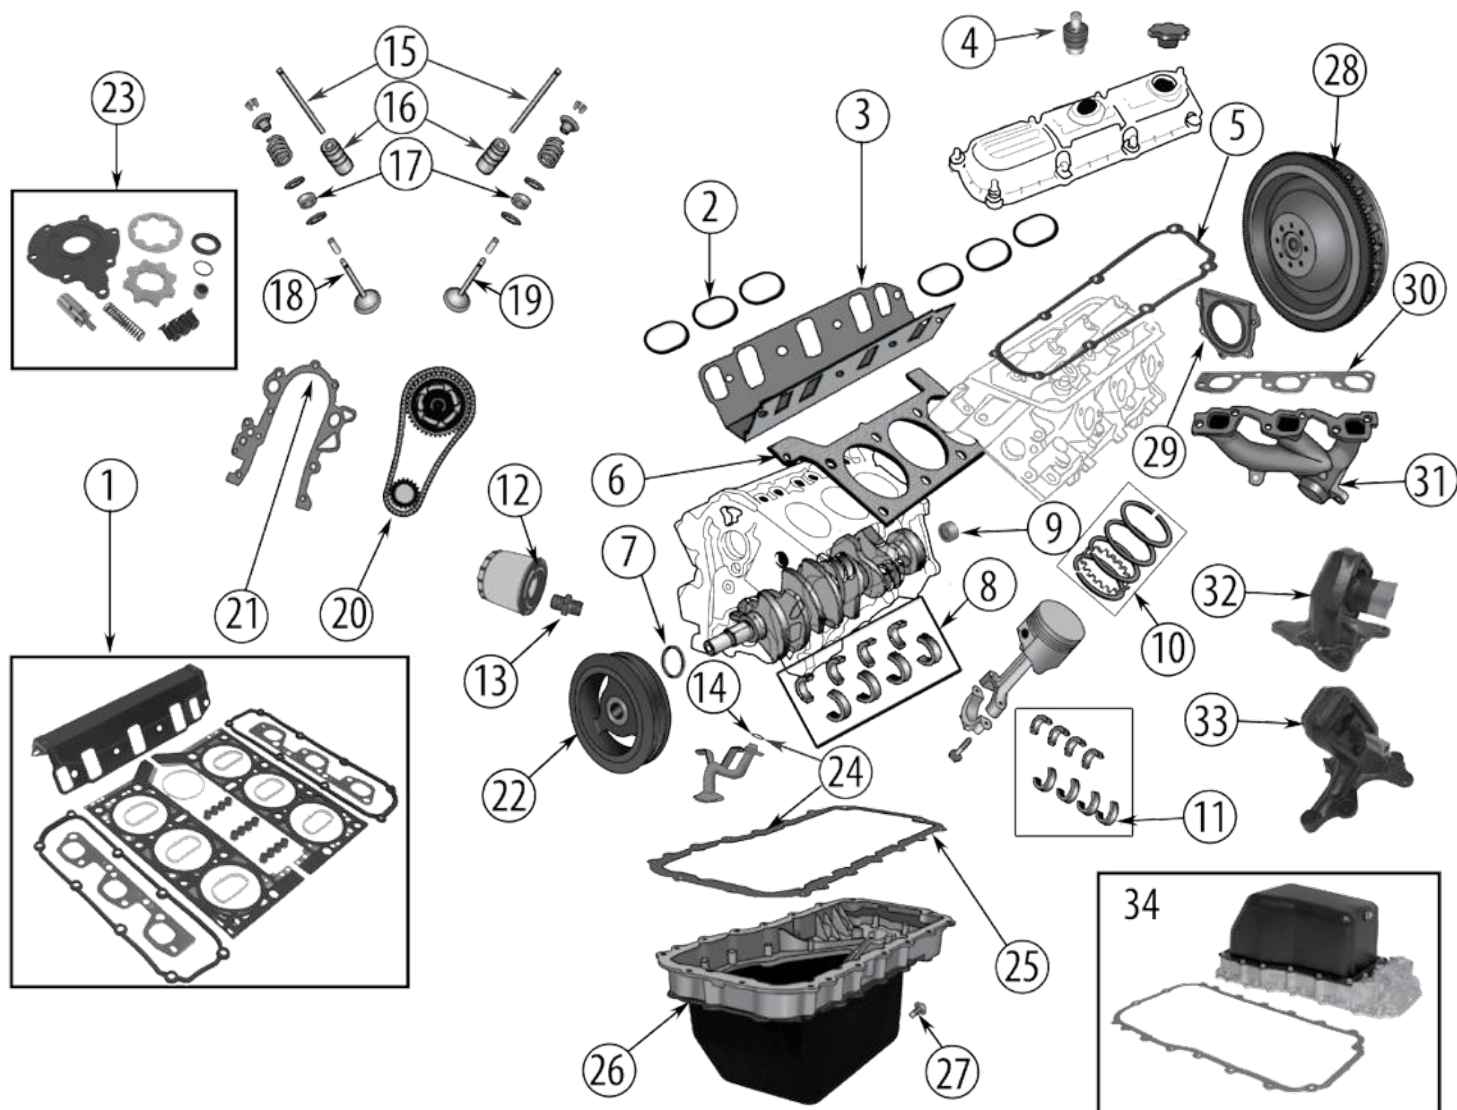

* This Part # not currently carried by Crown Automotive

Item #	Description	Years	Comments	Replaces Part #
1	Engine Gasket Set	07/11	Upper; After 7/1/2007	68003427AC
2	Intake Manifold Seal	07/11	Lower Intake Manifold to Upper Plenum; 6 Required	4781580AA
3	Intake Manifold Gasket	07/11	Intake Manifold To Cylinder Head Gasket	4781034AB
4	PCV Valve	07/11		4648973AD
5	Valve Cover Gasket	07/11	Left or Right	4648987AA
6	Cylinder Head Gasket	07/11	Left; After 7/1/2007	4666033AB
		07/11	Right; After 7/1/2007	4666034AB
7	Crankshaft Seal	07/11	Front	4792317AB