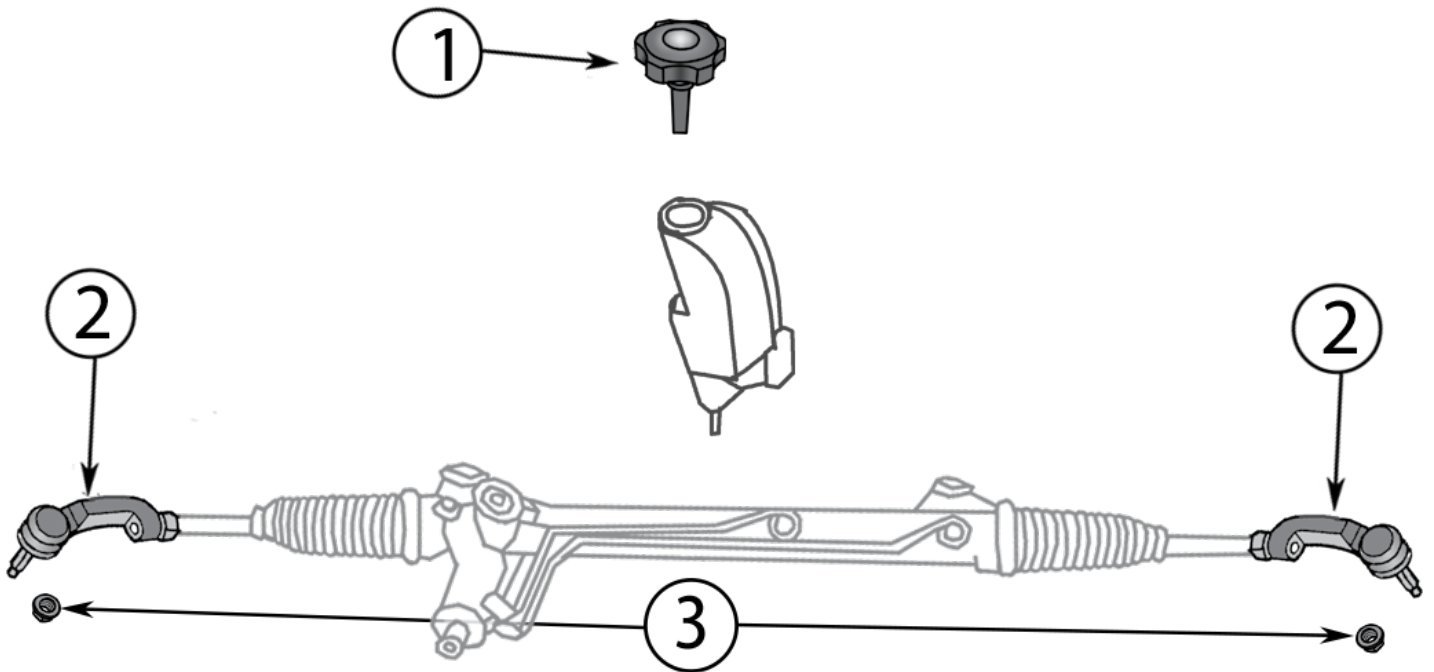

Item #	Description	Position	Years	Comments	Replaces Part #
1	Power Steering Reservoir Cap		2008	w/ 3.7L Engine	5143614AA
2	Tie Rod End	Left	08/12		52125367AA
		Right	08/12		52125366AA
3	Tie Rod Nut	Left or Right	08/12		6505623AA