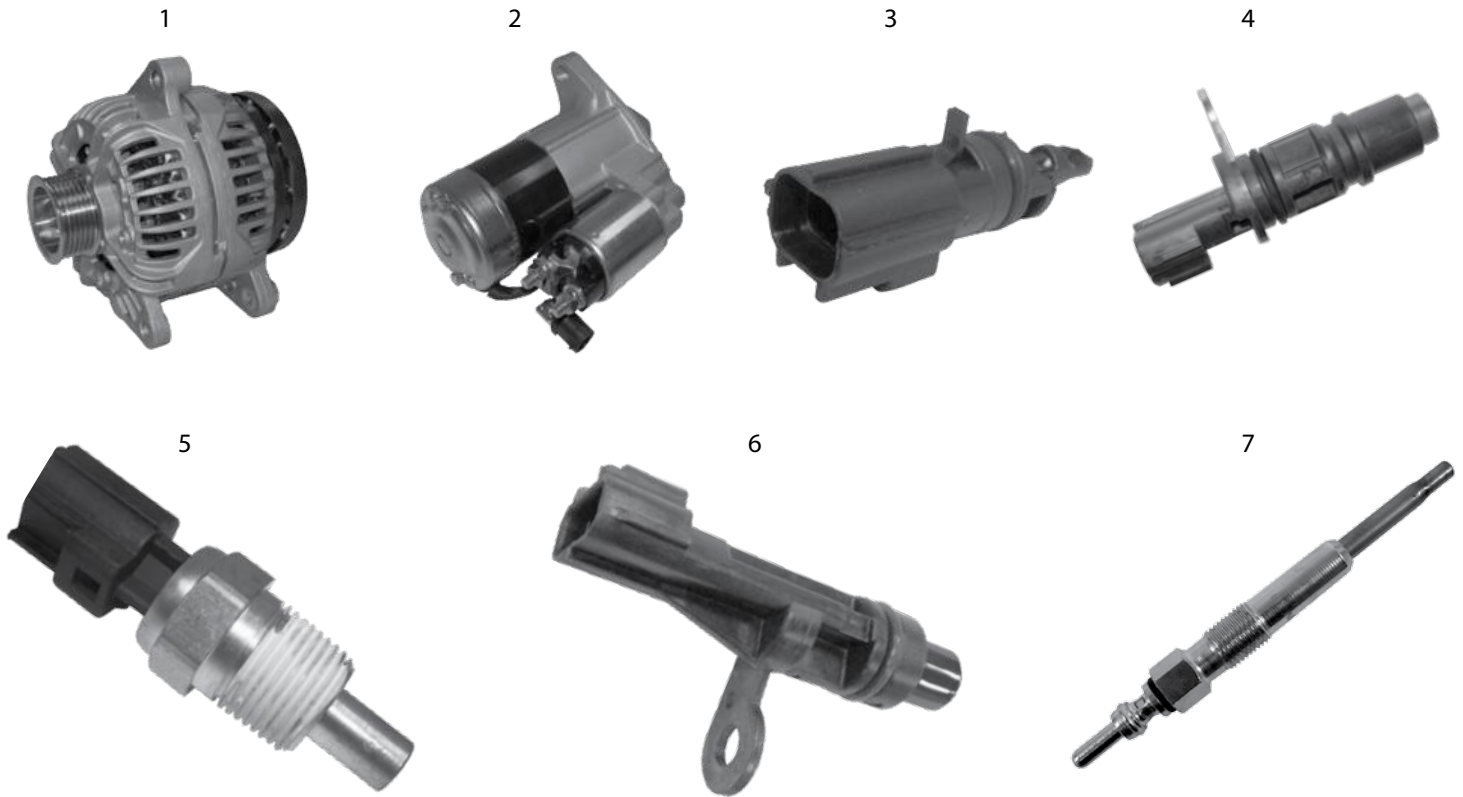

Item #	Description	Model	Years	Engine	Comments	Replaces Part #
Starting & Charging						
1	Alternator	WJ	99/04	4.0L	136 Amp	56041322
		WJ	99/00	4.7L	136 Amp	56041324AC
2	Starter	WJ, WG	99/02	4.0L		56041012AC
		WJ, WG	03/04	4.0L		56041012AE
		WJ	99/04	4.7L		56041207
Engine Components						
3	Air Temperature Sensor	WJ, WG	99/04	4.0L		56027872
		WJ, WG	01/04	4.7L		56028364AA
4	Camshaft Position Sensor	WJ, WG	99/04	4.0L		4897023AA
		WJ, WG	99/04	4.7L		56041584AF
5	Coolant Temperature Sensor	WJ, WG	99/04	4.0L, 4.7L		56027873
6	Crankshaft Position Sensor	WJ, WG	99/04	4.0L	w/ Automatic Transmission	4897321AA
		WJ, WG	99/04	4.7L		56028666AA
7	Glow Plug	WJ, WG	99/01	3.1L Dsl.		4863826AA