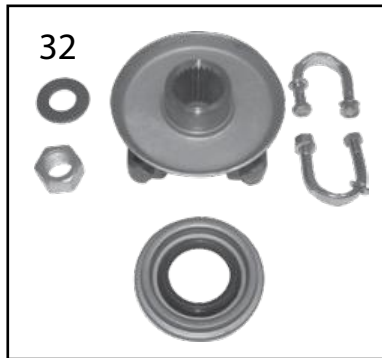

Item #	Description	Years	Comments	Ratio	Includes	Replaces Part #
1	Ring & Pinion Set	87/93		3.07 (43/14)	1, 10, 18, 19	83504197
		87/95		3.54 (46/13)	1, 10, 18, 19	4137749
		91/95		4.09 (45/11)	1, 2, 3, 10, 14, 15, 18, 19, 27	J8129225
		91/95		3.07	1, 2, 3, 10, 14, 15, 18, 19, 27	J8129224
2	Bearing Set, Differential	87/95	Includes 2 Bearings & 2 Cups	All		J8124071
3	Shim Set, Carrier	87/95		All	3, 29	J8129222
4	Case Assembly, Differential	87/95	Standard	3.73 & Lower	4	J0994341
		87/95	Trac-Lok	3.73 & Lower	2, 3, 4, 10, 27, 29	83505431
		91/95	Trac-Lok	4.09	2, 3, 4, 10, 27, 29	4741098
5	Gear Set, Differential	87/95	Trac-Lok; Shaft Held w/ Roll Pin	All		83505432
6	Disc Kit, Differential	87/95	Trac-Lok	All		J0994345
7	Gear Set, Differential	87/95	Standard	All		83503068
8	Shaft, Differential	87/95	Standard or Trac-Lok	All		83503069
9	Pin, Differential Shaft	87/95	Standard or Trac-Lok; Roll Type	All		J0636360
10	Bolt, Ring Gear	91/95	Each	All		J0649454
		87/95	Includes 10 Bolts	All		4720891
11	Bearing Kit, Pinion	87/95	Inner	All		J8124051
12	Shim Set, Pinion	87/95		All	3, 18, 19, 27	J8129221
13	Bearing Kit, Pinion	87/95	Outer	All		J8124052
14	Slinger, Pinion	87/95		All		J0636566
15	Seal, Pinion	87/95		All		83503390
16	Yoke, Pinion	87/95	3" Long	All		83503388
		94/95	3.7" Long	All		4797689
17	Strap & Bolt Kit, U-Joint	87/95	Hex Head Bolts	All		4006698K
		87/95	12-Point Head Bolts	All		4006928K
18	Washer, Yoke	87/95		All		J4004913
19	Nut, Pinion	87/95		All		J0801367
20	Axle Shaft Assembly	87/95	Right (29.75" Long)	All	21, 22, 23, 24, 26	83504960
		87/95	Left (29.25" Long)	All	21, 22, 23, 24, 26	83504961
21	Retaining Ring, Axle Shaft	87/95		All		83503077
22	Bearing, Axle Shaft	87/95		All		83503064
23	Seal, Axle Shaft	87/95		All		83503063
24	Retainer, Axle Shaft	87/95		All		83504190
25	Bearing & Retainer Kit, Axle Shaft	87/95		All	21, 22	994262K
26	Stud, Wheel	87/95		All		83503053
27	Gasket, Differential Cover	87/95	Paper	All		J8122409
28	Bolt, Differential Cover	87/95		All		J0273573
29	RTV Silicone Sealant	87/95		All		J8993317
30	HD Differential Cover	87/95	Red	All	28, 29, Cover & Plug	RT20026
		87/95	Black	All	28, 29, Cover & Plug	RT20032
31	Bearing & Seal Master Kit	87/95		All	2, 3, 11, 12, 13, 15, 19, 21, 22, 23, 24, 27, 29	D44YMASKIT
32	U-Bolt Yoke Kit	87/95		All	2 U-Bolts, 15, 16, 18, 19	D3044YOKEUBK
33	Pinion & Differential Shim Kit	87/95		All	3, 12, 18, 19, 27	J8129223