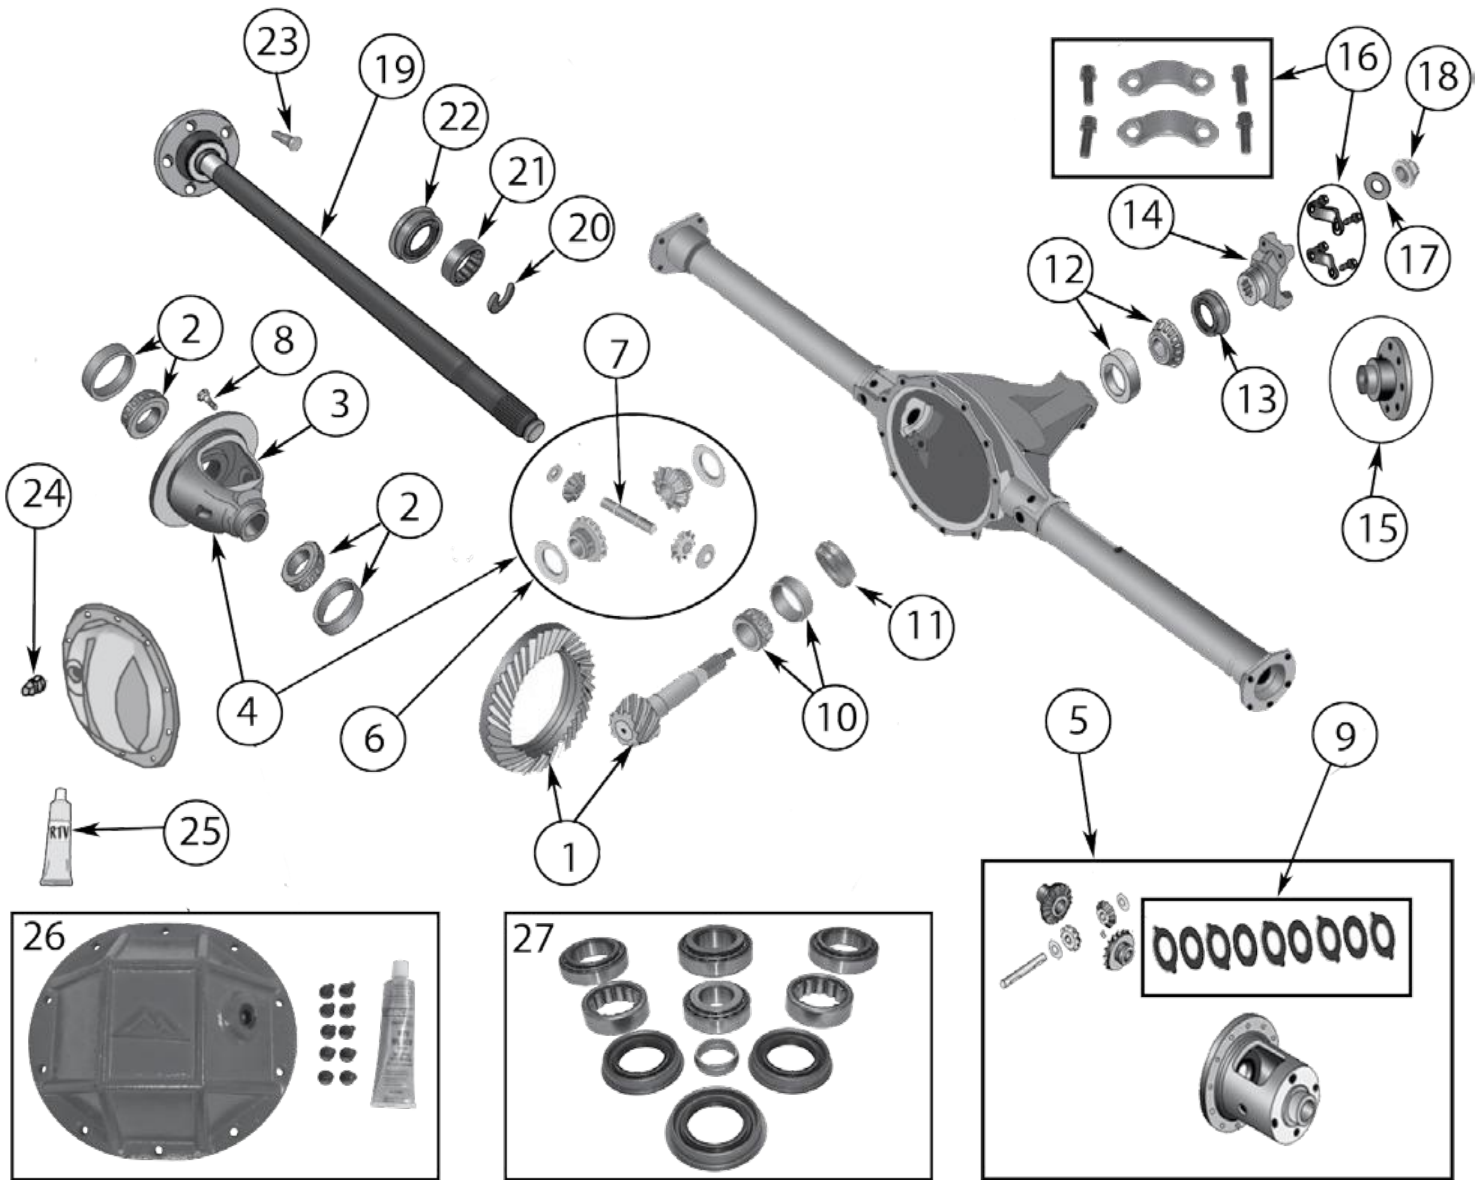

Item #	Description	Model	Years	Comments	Ratio	Replaces Part #
1	Ring & Pinion	KK	11/12		3.07	5135768AD *
		KK	08/12		3.21	5140867AE *
		KJ	2005		3.55	4856540
		KJ	06/07	Uses M10 Ring Gear Bolts	3.55	5135943AB *
		KJ	02/04	Uses 3/8" Ring Gear Bolts	3.73	5018719AA *
		KJ	2004	Uses M10 Ring Gear Bolts	3.73	5135809AB *
		KJ, KK	05/12		3.73	5143812AA
		KJ	02/04	Uses 3/8" Ring Gear Bolts	4.10	4720973
		KJ	04/05	Uses M10 Ring Gear Bolts	4.10	5140914AB *
2	Bearing Set, Differential	KJ, KK	02/12	Includes 2 Bearings & 2 Cups	All	4864213
3	Case, Differential, Standard	KJ	02/03		All	52098776
		KJ	2004	w/ 3/8" Ring Gear Bolts	All	52098776

* This Part # not currently carried by Crown Automotive