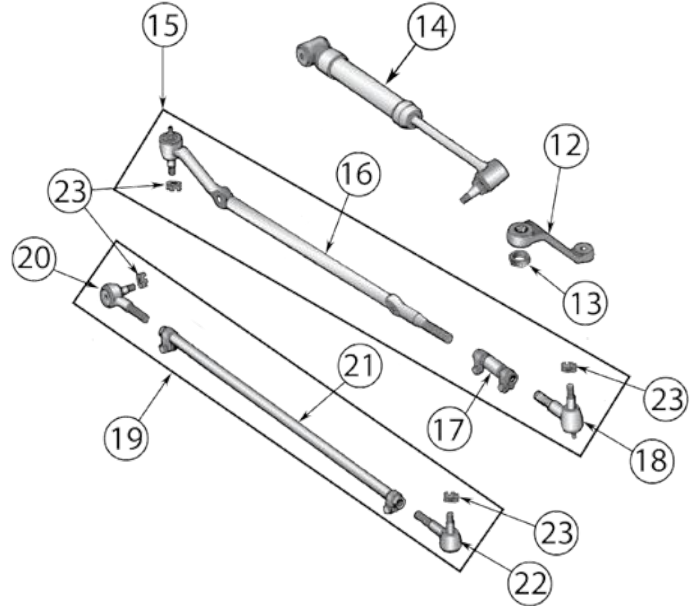

STEERING

XJ Cherokee, MJ Comanche 1984-2001

Item #	Description	Position	Year	Model	Comment	Replaces Part #
1	Steering Gear Assembly		84/93	All	LHD; w/ Manual Steering	52000089
			84/01	All	LHD; w/ Power Steering	52038002
			91/01	All	RHD; w/ Power Steering	52006511
2	Steering Gear Input Shaft & Spool Valve		84/90	All	w/ Power Steering	83502261
			91/96	All	w/ Power Steering	4637937
3	Steering Shaft	Lower	84/86	All	w/ Power Steering; 570mm Long (22.44")	4713943
		Lower	87/94	All	w/ Power Steering	4713943
		Lower	95/96	XJ		52078556
4	Steering Shaft	Upper	84/86	All	w/ Floor Shift; w/o Tilt Column; w/ 570mm Lower Steering	83502100
		Upper	87/94	All	Shaft w/o Tilt Column	83502100
5	Power Steering Pump		84/86	All	w/ Attached Reservoir w/ 2.5L Engine	53003903
			84/86	All	Reservoir Not Included; w/ 2.5L Engine	J8132473
			87/90	All	w/ Remote Reservoir w/ 2.5L Engine; Reservoir Not Included	53004817R
			91/95	All	w/ Remote Reservoir w/ 2.5L Engine; Reservoir Not Included	52037566
			1996	XJ	w/ Remote Reservoir w/ 4.0L Engine; Reservoir Not Included	52088500
			87/96	All	Body Only, w/ 2.5L Engine	83503485
			97/00	XJ	w/ Remote Reservoir w/ 2.5L Engine; Reservoir Not Included	52088018
			87/89	All	LHD; w/ 4.0L Engine w/ Attached Reservoir	53005437
			91/95	All	LHD; w/ 4.0L Engine w/ Attached Reservoir	52088131
			92/96	All	w/ 4.0L Engine w/ Remote Reservoir; Europe; Reservoir Not Included	52037566
			96/01	XJ	LHD; w/ 4.0L Engine w/ Attached Reservoir	52087871
			93/01	XJ	RHD; w/ 4.0L Engine w/ Attached Reservoir	52088139
			1994	XJ	w/ 2.1L Diesel Engine; Reservoir Not Included	52037567
	84/85	All	w/ 2.1L Diesel Engine; Reservoir Not Included	53001765