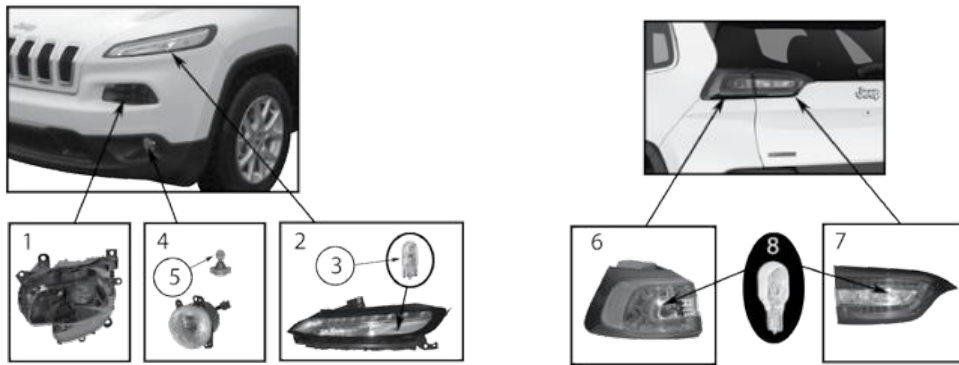

Item #	Description	Position	Years	Comments	Replaces Part #

KL Cherokee

Front

1	Headlight	Right	14/16	w/ Halogen Bulbs w/ Black Bezel	68102846AE
		Left	14/16	w/ Halogen Bulbs w/ Black Bezel	68102847AE
2	Parking Light	Right	14/16	Daytime Running, Parking, & Turn Signal Lamp	68321886AB
		Left	14/16	Daytime Running, Parking, & Turn Signal Lamp	68321887AB
3	Parking Light Bulb	L or R	14/17	194 Bulb	L0000194
	LED Parking Light Bulb Set	L & R	14/17	194 White LED Bulbs	RT28063
4	Fog Light	L or R	15/17		68081399AB
		L or R	14/17		5182026AA
5	Fog Light Bulb	L or R	14/17	PSX24W Bulb	L000PSX24W
	LED Fog Lamp Bulb Kit	L & R	14/17	PSX24W White LED Bulbs	RT28049

Rear

6	Tail Light	Right, Outer	14/17	Mounts to the Quarter Panel	68102906AF
		Left, Outer	14/17	Mounts to the Quarter Panel	68102907AF
7	Tail Light	Right, Inner	14/17	Mounts to the Tailgate	68102920AC
		Left, Inner	14/17	Mounts to the Tailgate	68102921AC
8	Reverse Light Bulb	L or R	14/15	921 Bulb	L0000921
	LED Reverse Light Bulb Set	L & R	14/15	921 White LED Bulbs	RT28069