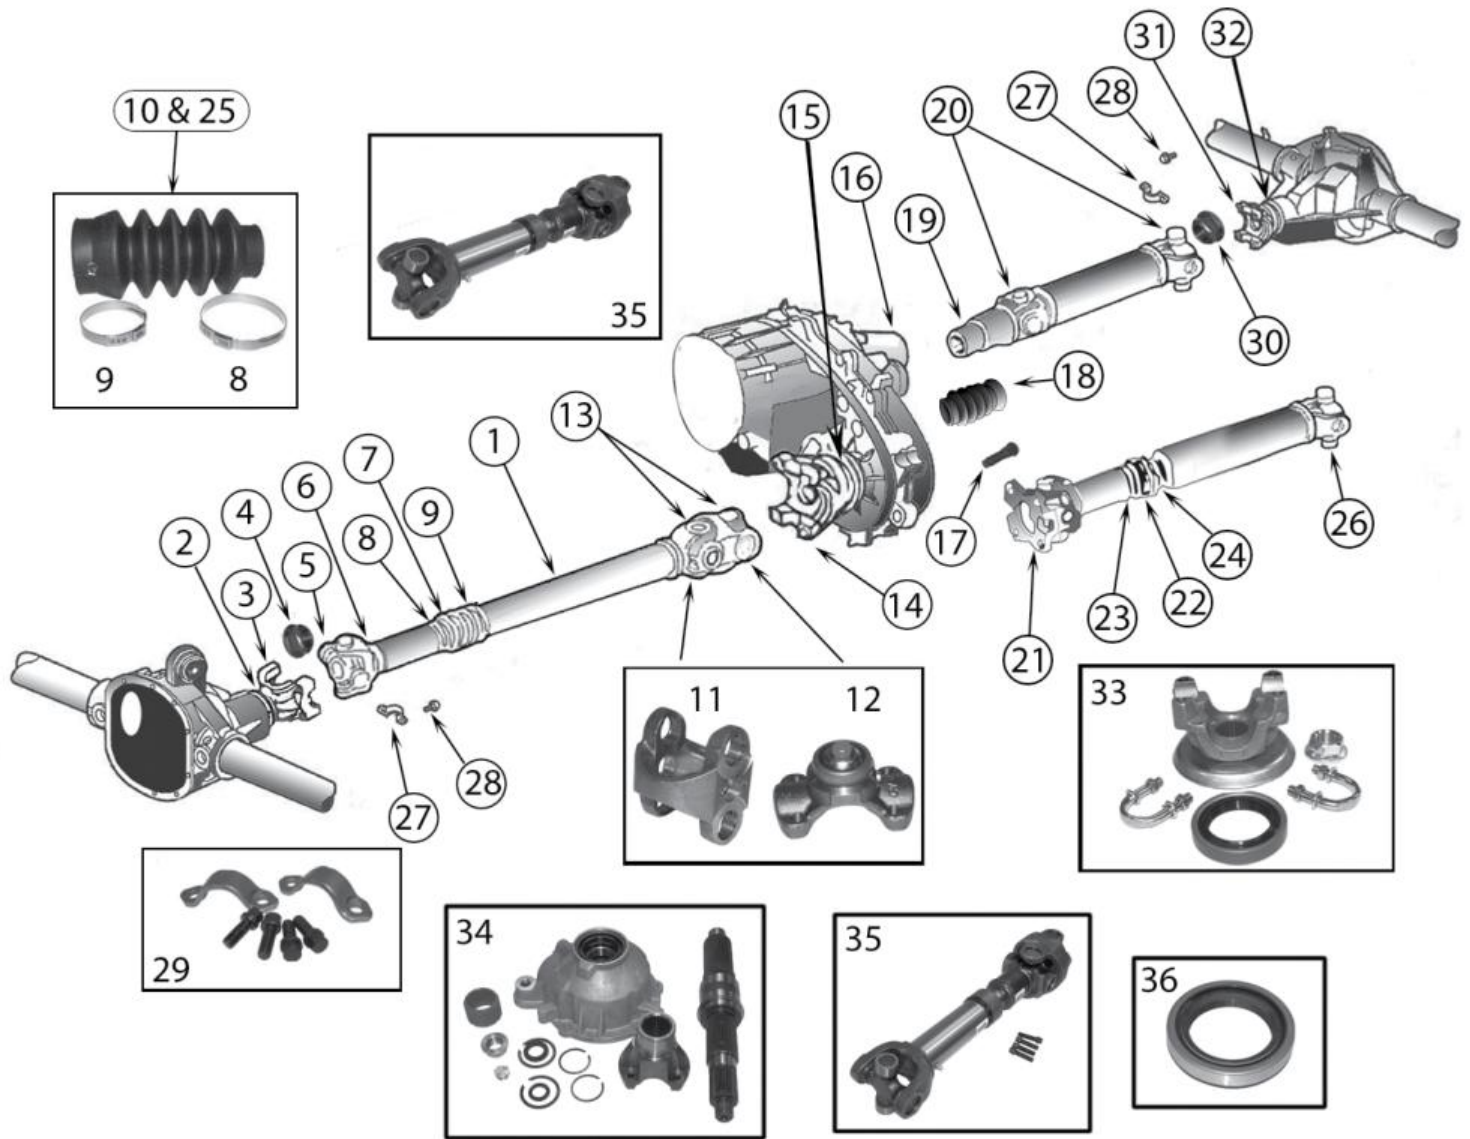

Item #	Description	Location	Years	Comments	Replaces Part #
21	U-Joint, Drive Shaft	Rear	03/06	Front Joint; w/ Rubicon w/o Unlimited Package	5093377AB
22	Boot, Drive Shaft	Rear	05/06	w/ Rubicon w/ Unlimited Package	5083001AA
23	Clamp, Drive Shaft	Rear	05/06	w/ Rubicon w/ Unlimited Package (Large); 54.5mm	5013625AA
24	Clamp, Drive Shaft	Rear	05/06	w/ Rubicon w/ Unlimited Package (Small); 39.6mm	5013626AA