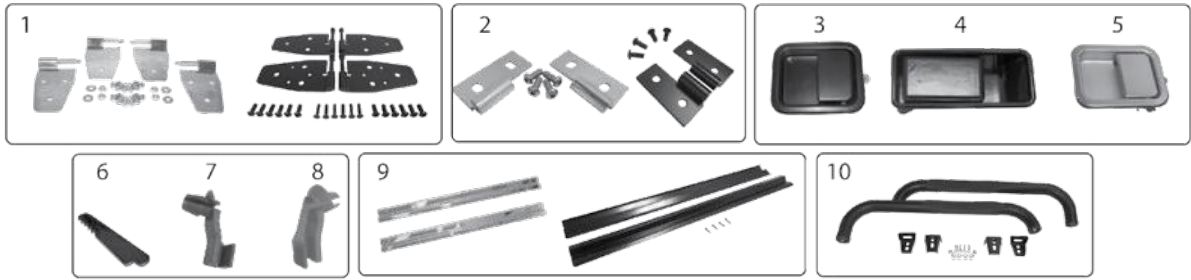

Item #	Description	Position	Year	Color	Comments	Replaces Part #
Door & Related						
1	Door Hinge Set	L & R	97/06	Polished Stainless	Includes 4 Door Hinges & Hardware	RT34009
		L & R	97/06	Black	Includes 4 Door Hinges & Hardware	RT26003
		L & R	97/06	Matte Black	Powder Coated Stainless; Includes 4 Hinges & Hardware	RT34094
2	Door Hinge Bracket Set	L & R	97/06	Polished Stainless	Lower; Body Side; Includes 2 Brackets & Hardware	RT34007
		L & R	97/06	Black	Lower; Body Side; Includes 2 Brackets & Hardware	RT34092
3	Door Handle	Left	97/06	Black	Exterior; w/ Full Steel Doors	55076222
		Right	97/06	Black	Exterior; w/ Full Steel Doors	55076223
4	Door Handle	Left	97/06	Black	Exterior; w/ Half Doors	55176549AB
		Right	97/06	Black	Exterior; w/ Half Doors	55176548AB
5	Door Handle	Left	97/06	Chrome	Exterior; w/ Full Steel Doors	J5758172
		Right	97/06	Chrome	Exterior; w/ Full Steel Doors	J5758173
6	Door Handle Keeper	L or R	97/06	Zinc	Exterior; w/ Full Steel Doors	55076221
7	Door Lock Rod Clip	L or R	97/06	Purple		4658444
8	Door Lock Rod Clip	L or R	97/06	Orange		4658445
9	Entry Guard Set	L & R	97/06	Polished Stainless		RT34053
		L & R	97/06	Gloss Black	Powder Coated Stainless	RT26036
10	Side Steps	L & R	97/06	Matte Black	w/o Unlimited Package; 3" Tubular	RT26015
		L & R	97/06	Textured Black	w/o Unlimited Package; 3" Tubular	RT26016