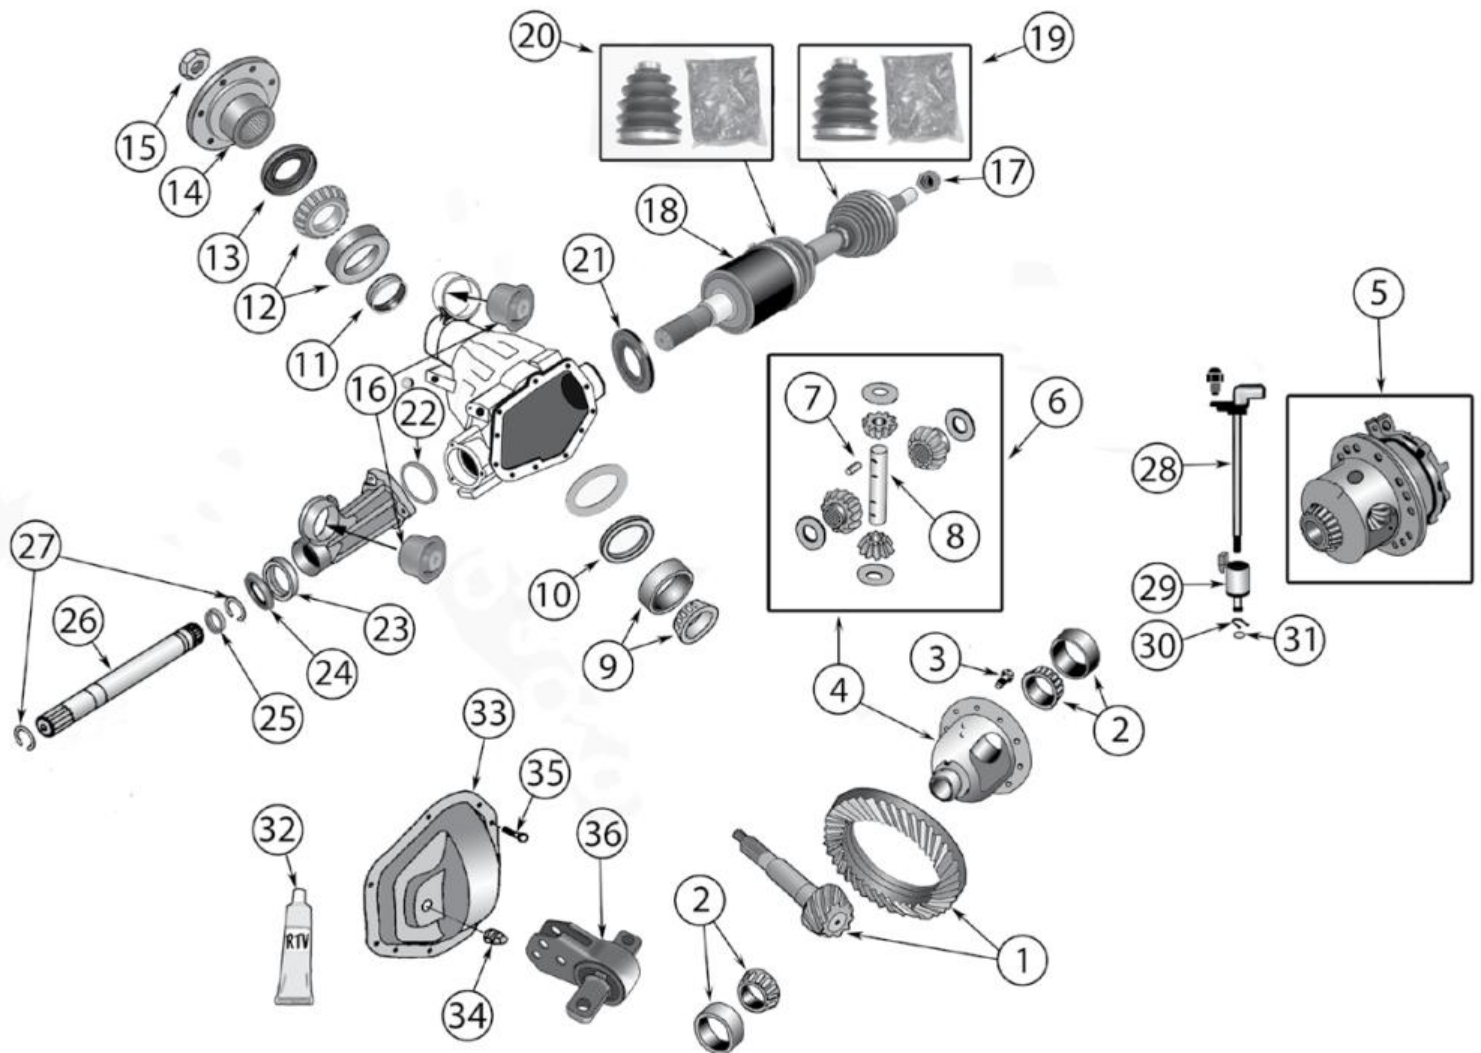

AXLE

200MM Front Axle | WK, WH Grand Cherokee, XK, XH Commander

Item #	Description	Years	Comments	Ratio	Replaces Part #
1	Ring & Pinion Set	05/10 05/10 05/10		3.07 3.55 3.73	5135691AC * 5135939AC * 5135661AC *
2	Bearing Set, Differential	05/10	Includes 2 Bearings & 2 Cups	All	5135660AB
3	Bolt, Ring Gear	05/10		All	J0649454
4	Case Assembly, Differential	05/10	w/ Standard Differential	All	52111226AC *
5	Case Assembly, Differential	07/10	w/ Electric Limited Slip Differential	All	52104673AF *
6	Gear Package, Differential	05/10	w/ Standard Differential	All	5072492AB
7	Pin, Differential Shaft	05/10	w/ Standard Differential	All	52070338AA *

* This Part # not currently carried by Crown Automotive