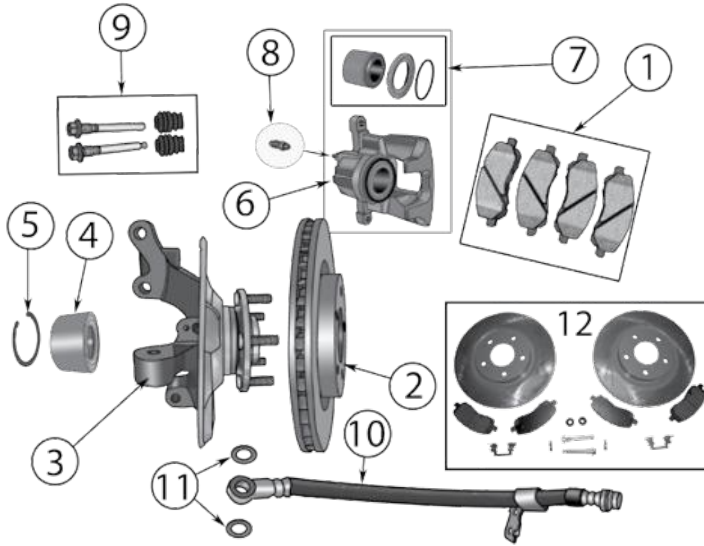

BRAKE

MK Compass, Patriot 2007 - 2017

FRONT BRAKES