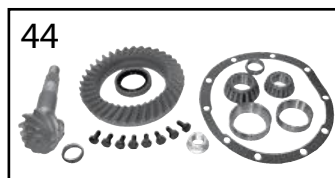

Item #	Description	Years	Comments	Ratio	Includes	Replaces Part #
19	Yoke, Pinion	87/95	w/ 3.219" U-Joint Length	All		83503318
		94/95	w/ 3.625" U-Joint Length	All		4746835
20	Strap & Bolt Kit, U-Joint	87/95	Hex Head Bolts	All		4006698K
		87/95	12-Point Head Bolts	All		4006928K
21	Nut, Pinion	87/95		All		J3182601
22	Seal, Axle	87/89	Inner	All		83503010
23	Axle Shaft Assembly	87/89	Right (28.85" Long)	All	24, 25, 30	83502882
		87/89	Left (30.35" Long)	All	24, 25, 30	83502883
24	Axle Shaft	87/89	Right (28.85" Long)	All		53000403
		87/89	Left (30.35" Long)	All		53000404
		1990	Right w/o ABS (29.04" Long)	All		5252956
		1990	Left w/o ABS (30.54" Long)	All		5252957
		91/92	Right (29.04" Long)	All		5252948
		91/92	Left (30.54" Long)	All		5252949
		93/95	Right (29.00" Long)	All		4713192
		93/95	Left (30.62" Long)	All		4713193
25	Stud, Wheel	87/95		All		83503053
26	Retainer, Axle Shaft	87/89		All		83503022
27	Seal, Axle Shaft	87/89	Outer	All		53000477
		90/95		All		4856336
28	Bearing, Axle Shaft	87/89		All		53000475
		90/95		All		J8134036
29	Retaining Ring, Axle Shaft	87/89		All		83503054
30	Bearing & Retainer Kit, Axle Shaft	87/89		All	26, 27, 28, 29	83501451
31	Bearing Kit, Axle Shaft	87/89		All	27, 28, 39	53000475K
32	Retainer, Axle Shaft	90/95	C-Clip	All		5252505
33	Axle Shaft Bearing Kit	90/95		All	27, 28, 32	8134036K
34	Cover, Differential Case	87/95		All	34, 36	83505125
35	Gasket, Differential Cover	87/95	Paper	All		35AXCG
36	Plug, Differential Cover	87/95		All		5252504
37	Differential Cover Kit	87/95		All	34, 35, 36, Cover Bolts	5252493
38	HD Differential Cover Kit	87/95	Red	All	34, 35, 36, 38, Cover Bolts	RT20025
		87/95	Black	All	34, 35, 36, 38, Cover Bolts	RT20032
39	RTV Silicone Sealant	87/95		All		J8993317
40	HD Performance Axle Kit	93/95		All		RT23001
41	Bearing & Seal Master Kit	90/95		All	2, 14, 15, 17, 18, 21, 27, 28, 35	D35MASKIT
42	Ring & Pinion Master Kit	87/95		3.07	1, 14, 15, 17, 18, 35	7072441X
43	Ring & Pinion Master Kit	87/95		3.55	1, 14, 15, 17, 18, 35	7072443X
44	Ring & Pinion Master Kit	87/95		4.11	1, 14, 15, 17, 18, 35	7072444X
45	Pinion Bearing & Seal Kit	87/95		All	14, 15, 17, 18, 35	D35PBK
46	Pinion & Carrier Bearing Kit	87/95		All	2, 3, 15, 16, 17, 18, 21, 38	3171166K
47	U-Bolt Yoke Kit	87/95	w/ 3.219" U-Joint Length	All		D35YOKEUBK
48	Pinion & Differential Shim Kit	87/95		All	3, 16	5017214AA