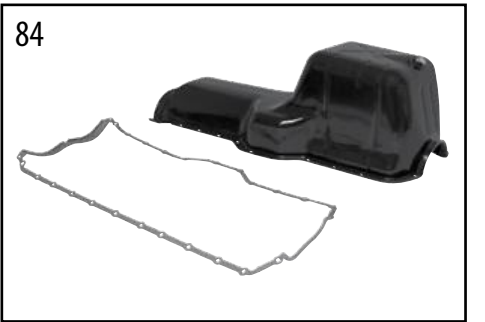

4.0 Liter (242) AMC Engine

ENGINE

Item #	Description	Years	Models	Comments	Replaces Part #
69	Transmission Mount Stabilizer	91/95	YJ	2 Required	J0945266
70	Transmission Mount Stud	91/95	YJ	At Crossmember	J5358879
71	Exhaust Insulator	87/95	XJ, MJ		53000101
72	Engine Mount	97/06	TJ	Left or Right	52019278
		87/01	YJ, XJ	LHD; Left or Right	52040267
		91/01	XJ	RHD; Left	52040267
		91/01	XJ	RHD; Right	52020018
		93/98	ZJ, ZG	Left	52018281
		93/98	ZJ, ZG	Right	52018280
		99/04	WJ, WG	Left	52058929
		99/04	WJ, WG	Right	52058928
73	Transmission Mount	97/06	TJ		52058551
		91/95	YJ		52002625
		87/99	XJ, MJ	w/o BA10/5 Transmission	52002334
		00/01	XJ		52059347AB
74	Transmission Mount	99/04	WJ, WG	w/ 4WD	52058994
		99/04	WJ	w/ 2WD	52058995
		97/98	ZJ		52058485
75	Transmission Mount	93/96	ZJ	w/ Automatic Transmission	52018857
		93/94	ZJ	w/ AX15 Transmission	52018096
76	Transmission Mount Bushing	93/94	ZJ	w/ AX15 Transmission	52017863
77	Transmission Mount	87/89	All	w/ BA10/5 Transmission	83505567
78	Engine Mount Kit	91/95	YJ	Incl. Engine Mounts, Transmission Mount, Isolators, & Studs	52019201K
79	Engine Mount Kit	87/89	XJ, MJ	w/ BA10/5 Transmission; Includes Engine Mounts & Transmission Mount	52019201KK
80	Engine Mount Kit	97/06	TJ	Includes Engine Mounts & Transmission Mount	52019278K
81	Timing Chain Kit	87/93	All	Includes Timing Chain, Sprockets, Guide, & Gaskets	33002977K
82	Timing Chain Kit	94/98	All	Includes Timing Chain, Sprockets, Guide, & Gaskets	53020444KE
83	Timing Chain Kit	99/06	All	Includes Timing Chain, Sprockets, Guide, & Gaskets	53020444KL
84	Oil Pan Kit	97/99	TJ	Includes Oil Pan & Gasket	53020833K
		91/98	YJ, ZJ, ZG	w/o Sensor Hole; Includes Oil Pan & Gasket	53020833K
		87/01	XJ, MJ	w/o Sensor Hole; Includes Oil Pan & Gasket	53020833K
85	Manifold Kit	91/99	TJ, YJ, XJ, MJ, ZJ	Includes Manifold & Gasket, Exhaust Seal, & Studs	4883385K
86	Stainless Steel Header Kit	91/99	TJ, YJ, XJ, MJ, ZJ	Includes Header, Gasket, Exhaust Seal, Studs, & Nuts	RT36001