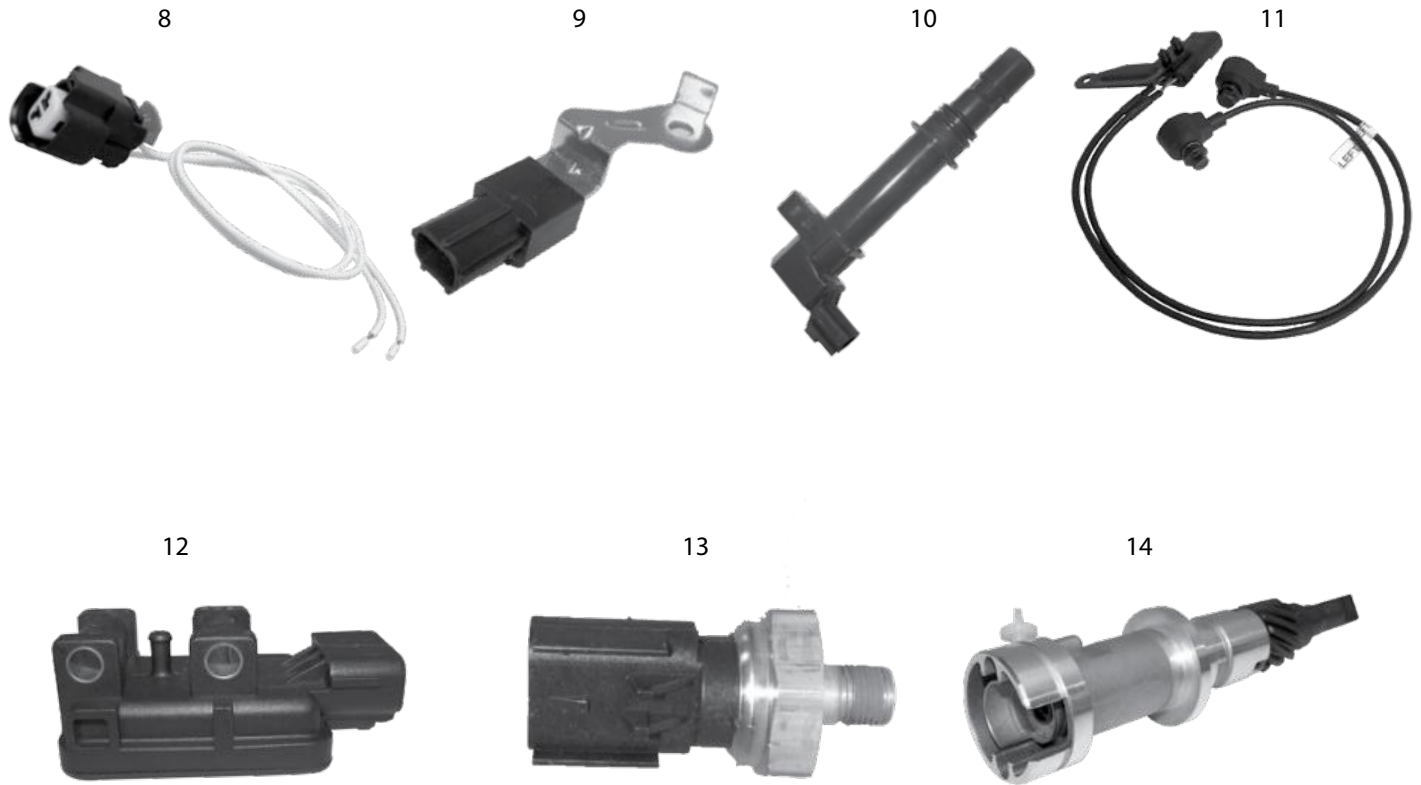

Item #	Description	Model	Years	Engine	Comments	Replaces Part #
8	Harness Repair Kit	WJ, WG	99/04	4.0L, 4.7L	Fuel Injector	5183448AA
9	Ignition Capacitor	WJ, WG	02/04	4.0L		56041889AA
		WJ, WG	2002	4.7L		56041889AA
10	Ignition Coil	WJ	1999	4.0L	Six Cylinder Pack	56041019
		WJ, WG	00/04	4.0L	Six Cylinder Pack	56041476AA
		WJ, WG	00/04	4.7L	Each	56028138AF
11	Knock Sensor	WJ, WG	01/04	4.7L		56041677AB
12	MAP Sensor	WJ, WG	99/03	4.0L		56029405
		WJ, WG	99/01	4.7L	Bolt-In Style w/ 2 Bolts	56041018
		WJ, WG	02/04	4.7L		68002763AA
13	Oil Pressure Sensor	WJ	99/02	2.7L, 3.1L Dsl.		56028807AB
		WJ	99/02	4.0L, 4.7L		56028807AB
		WJ, WG	03/04	4.0L, 4.7L		5149097AA
14	Oil Pump Drive	WJ, WG	99/04	4.0L	Does not include sensor	53010615AB