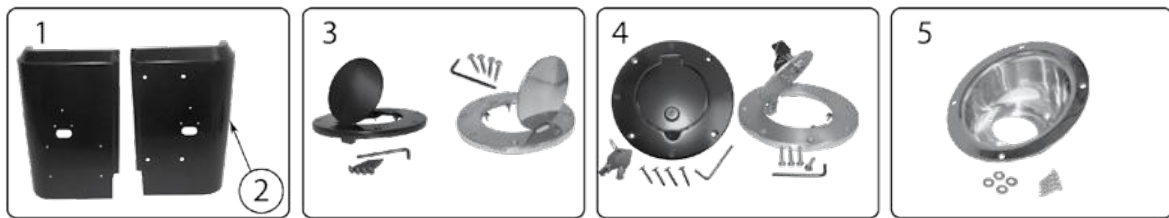

Item #	Description	Year	Color	Comments	Replaces Part #
Corner Panel and Related					
1	Corner Panel Kit	97/06	Black Primed	Left & Right	55175664K
2	Corner Panel	97/06	Black Primed	Left	55175665
		97/06	Black Primed	Right	55175664AB
3	Fuel Door	97/06	Black	Non-Locking	RT26037
		97/06	Polished Aluminum	Non-Locking	RT26038
4	Fuel Door	97/06	Brushed Aluminum	Locking	RT26039
		97/06	Black	Locking	RT26082
5	Fuel Filler Bezel	97/06	Polished Stainless	Includes Hardware	RT34056