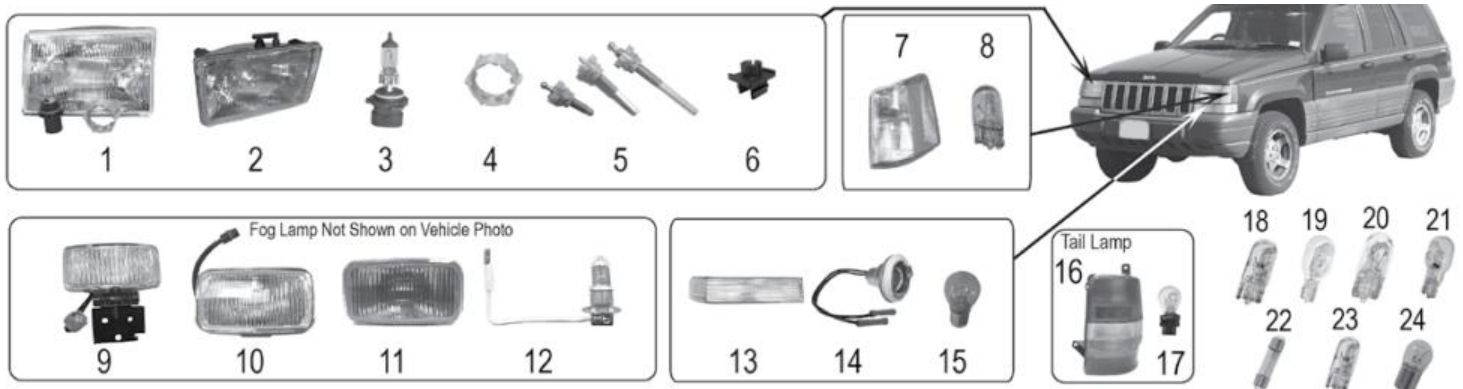

Item #	Description	Position	Year	Model	Comments	Replaces Part #
Front						
1	Headlight	Left	93/98	ZJ	USA & Canada; Includes Bulb	55155127
		Right	93/98	ZJ	USA & Canada; Includes Bulb	55155126
2	Headlight	Left	93/96	ZG	Europe	55054577
		Right	93/96	ZG	Europe	55054576
		Left	93/98	ZG	Germany Only	55054833
		Right	93/98	ZG	Germany Only	55054832
3	Headlight Bulb	L or R	93/98	ZJ	9004 Bulb	4388238
		L or R	93/98	ZG	Europe; White H4 Bulb; 60 Watts; Each	L00H460W
	LED Headlight Bulb Kit	L & R	93/98	ZG	Europe; Blue H4 Bulb, 60 Watts; Includes 2 Bulbs	RT28004
		L & R	93/98	ZJ	9004 White LED Bulbs	RT28057
		L & R	93/98	ZG	Europe; H4 White LED Bulbs	RT28051
4	Headlight Bulb Retainer	L or R	93/98	ZJ		4388589
5	Headlight Adjusting Screw	L or R	93/98	ZJ	Pivot Screw w/ Nut; 2" Overall Length	56006403
		L or R	93/96	ZJ	Horizontal Screw w/ Nut; 3.875" Overall Length	56006404
		L or R	93/96	ZJ	Vertical Screw w/ Nut; 2.75" Overall Length	56006405
6	Headlight Adjusting Nut	L or R	93/98	ZJ	Vertical Adjusting Nut	4762490
7	Side Marker Light	Left	93/98	ZJ	Does Not Include Bulb or Wiring	56005105
		Right	93/98	ZJ	Does Not Include Bulb or Wiring	56005104
		Left	93/98	ZG	Does Not Include Bulb or Wiring	55054587
		Right	93/98	ZG	Does Not Include Bulb or Wiring	55054586
8	Side Marker Light Bulb	L or R	93/98	ZJ	194A Amber Bulb	L00194NA
9	Fog Light	Left	97/98	ZJ		55155313
		Right	97/98	ZJ		55155312
10	Fog Light	L or R	93/95	ZJ	Does Not Include Mounting Bracket	4713582
	Fog Light Set	L & R	93/95	ZJ	Does Not Include Mounting Brackets	4713582K
11	Fog Light Lens	L or R	93/95	ZJ		4713584
12	Fog Light Bulb	L or R	93/95	ZJ	H3 Bulb w/ Bullet-Type Connector	4713586
		L or R	96/98	ZJ	H3 Bulb w/ Blade-Type Connector	4728646
	LED Fog Light Bulb	L or R	96/98	ZJ	H3 White LED Bulbs w/ Blade-Type Connector	RT28046

Continued to Next Page . . .