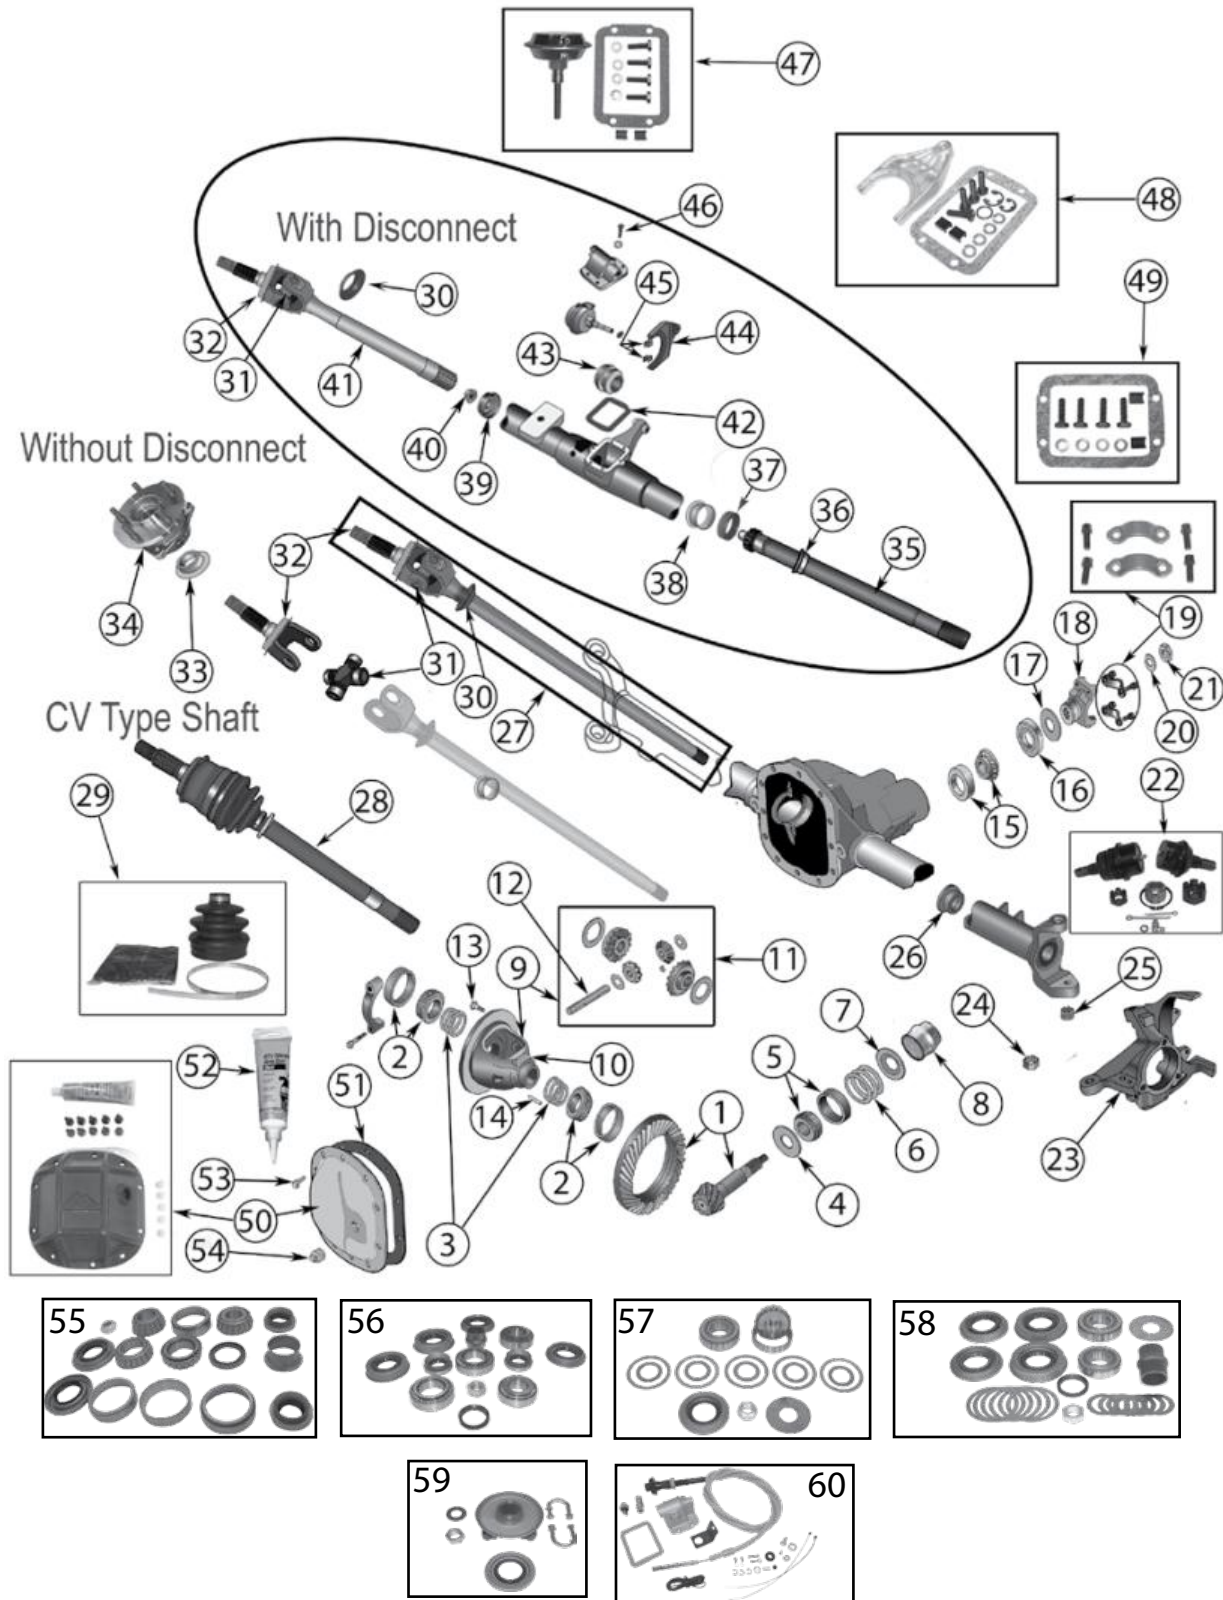

Item #	Description	Years	Comments	Ratio	Replaces Part #
31	U-Joint, Axle Shaft	84/93	(1.06" Cap) w/o ABS	All	J8136616
		84/93	(1.06" Cap) w/o ABS; Spicer	All	8126637SP
		94/01	(1.187" Cap) w/ ABS	All	J8126638
		94/01	(1.187" Cap) w/ ABS; Spicer	All	8126638SP