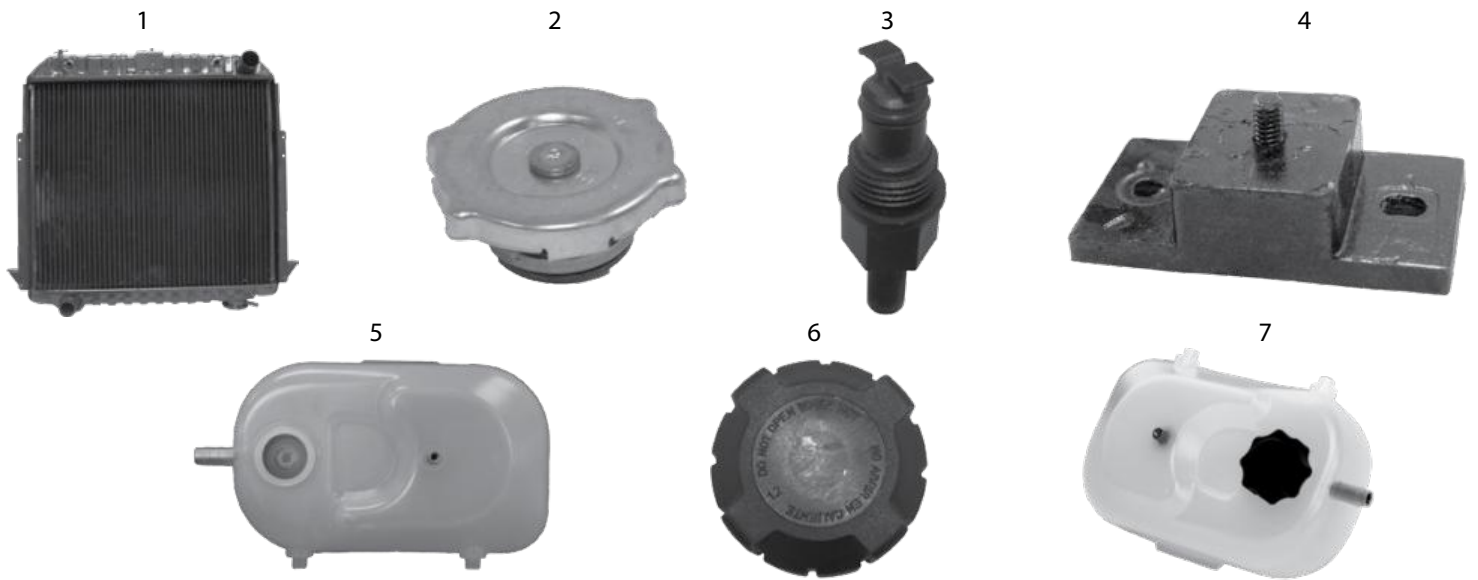

COOLING

XJ Cherokee, MJ Comanche 1984 - 2001

Item #	Description	Years	Model	Engine	Comments	Dimensions	Type	Replaces Part #
Radiators, Coolant Bottles & Related								
1	Radiator	84/97	XJ, MJ	2.5L		16-3/4" x 20-1/4"	2 Rows	53000521
		98/00	XJ	2.5L	LHD	31" x 10-7/8"	1 Row	52079693AD
		84/86	XJ, MJ	2.8L		16-3/4" x 20-1/4"	2 Rows	53000521
		87/90	XJ	4.0L		31" x 11-1/2"	2 Rows	52003933
		91/97	XJ, MJ	4.0L	LHD	31" x 11-1/2"	2 Rows	52028133
		98/01	XJ	4.0L	LHD	31" x 10-7/8"	1 Row	52079693AD
		93/01	XJ	4.0L	RHD; w/ Automatic Transmission			5191930AA
		95/01	XJ	2.5L Dsl.				52029100
2	Radiator Cap	84/90	XJ, MJ	2.5L	13 psi			J3239375
		91/00	XJ, MJ	2.5L	16 psi			52079880AA
		84/86	XJ, MJ	2.8L	13 psi			J3239375
		91/93	XJ, MJ	4.0L	13 psi			J3239375
		94/01	XJ	4.0L	16 psi			52079880AA
3	Radiator Draincock	84/96	XJ, MJ	All	Brass			J3166547
		94/96	XJ	4.0L	Plastic			4546100
		2001	XJ	4.0L	Plastic			4546100
4	Radiator Isolator	87/01	XJ	4.0L	Left or Right			52002585
		95/01	XJ	2.5L Dsl.	Left or Right			52002585
5	Coolant Bottle	87/90	XJ, MJ	2.5L	USA, Canada Only			52003213
		91/00	XJ, MJ	2.5L				52027984
		91/93	XJ, MJ	2.5L	China Only			52003213
		87/90	XJ, MJ	4.0L				J0758977
		91/01	XJ, MJ	4.0L				52027984
		87/94	XJ, MJ	2.1L Dsl.	Export Only			J0758977
6	Coolant Bottle Cap	87/90	XJ, MJ	4.0L				52006707
		91/96	XJ, MJ	2.5L, 4.0L				4682828
		97/01	XJ	2.5L, 4.0L				52079331
		87/94	XJ, MJ	2.1L Dsl.				52006707
7	Coolant Bottle Kit	87/90	XJ, MJ	4.0L	Includes #5 & 6			J0758977K
		87/94	XJ, MJ	2.1L Dsl.	Includes #5 & 6			J0758977K