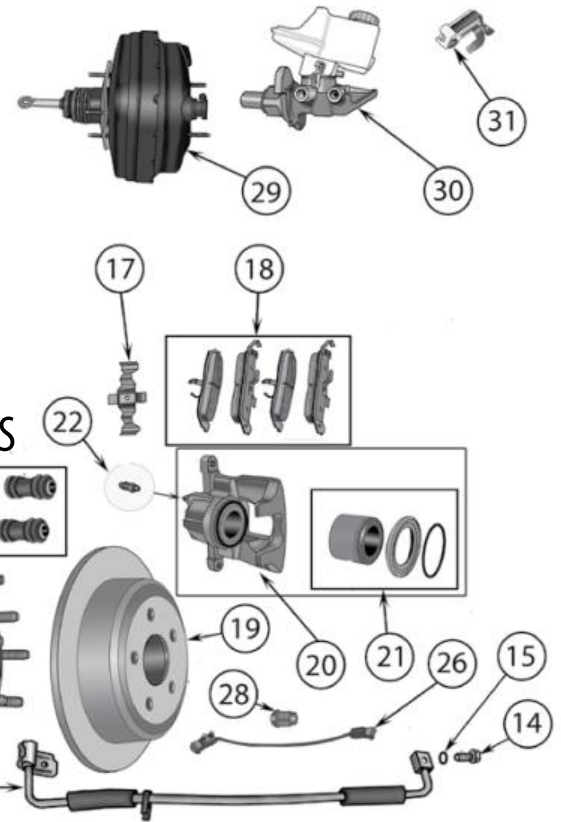

HYDRAULICS