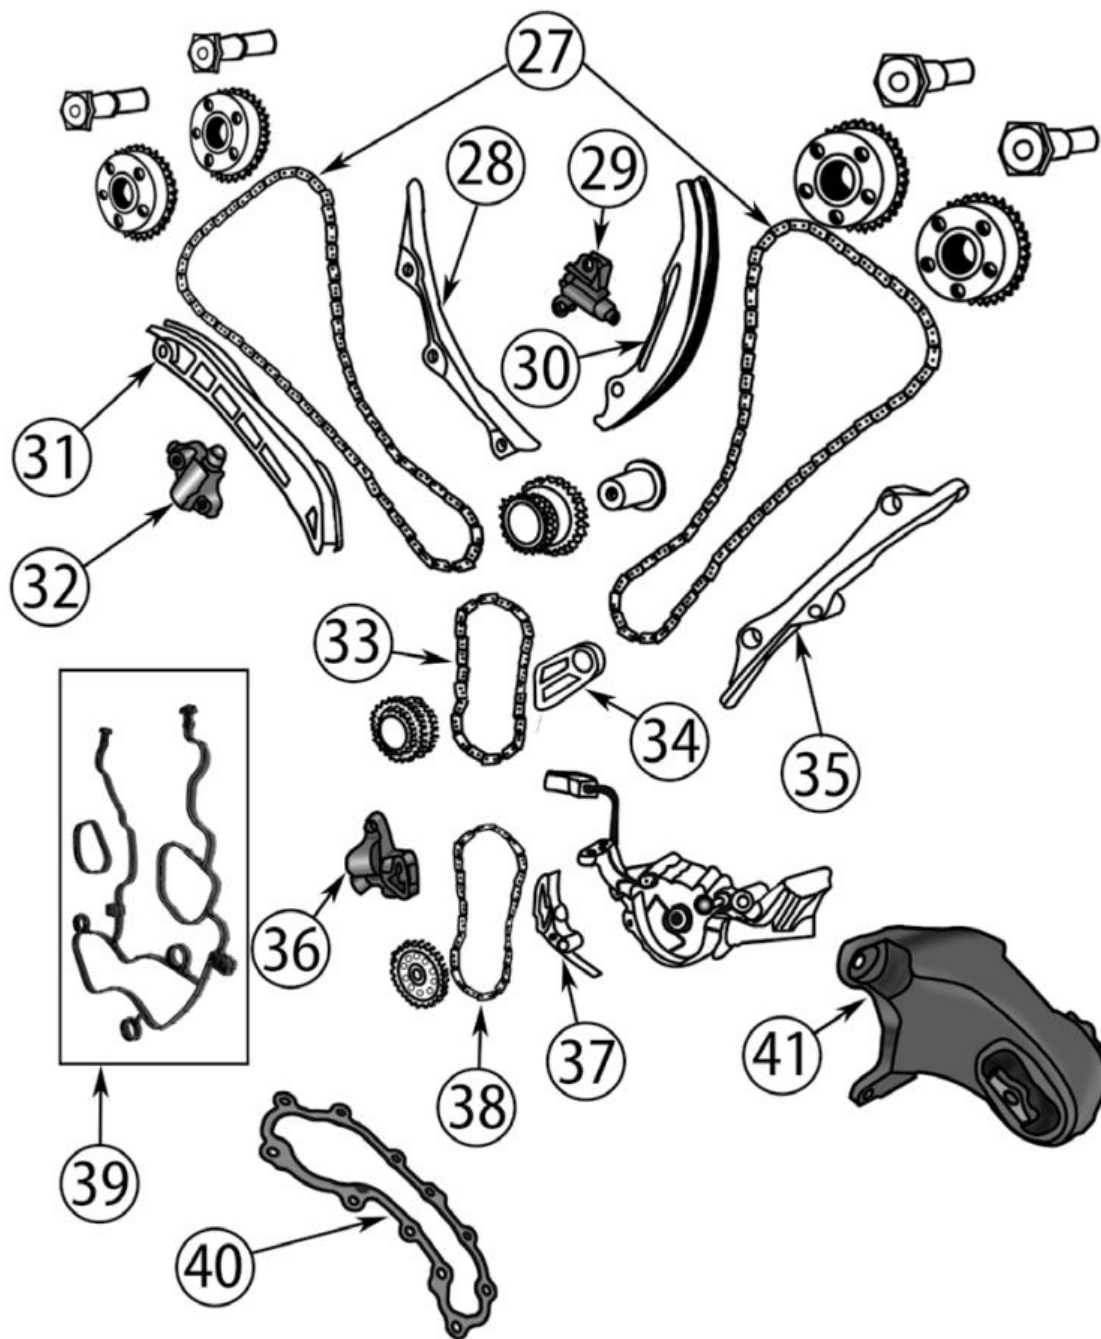

3.0L (Export), 3.2L, 3.6L Pentastar® Engines

ENGINE

Item #	Description	Years	Engine	Models	Comments	Replaces Part #
27	Timing Chain	11/17	All	All	Secondary; Left or Right	5184352AF *
28	Timing Chain Guide	11/17	All	All	Secondary; Right	5184362AD *
29	Timing Chain Tensioner	11/17	All	All	Secondary; Left	5184360AF
30	Timing Chain Tensioner Arm	11/17	All	All	Secondary; Left	5184363AF *
31	Timing Chain Tensioner Arm	11/17	All	All	Secondary; Right	5184364AF *
32	Timing Chain Tensioner	11/17	All	All	Secondary; Right	5184888AC
33	Timing Chain	11/17	All	All	Primary	5184355AF *
34	Timing Chain Guide	11/17	All	All	Primary	5184392AD *
35	Timing Chain Guide	11/17	All	All	Secondary; Left	5184361AE *
36	Timing Chain Tensioner	11/17	All	All	Primary	5184391AF
37	Oil Pump Chain Tensioner	11/17	All	All		5184093AE *
38	Oil Pump Chain	11/17	All	All		5184278AD *
39	Timing Cover Gasket Set	11/17	All	All		68078604AA
40	Coolant Crossover Gasket	12/17	3.0L, 3.6L	JK		68083133AB
41	Engine Mount	11/17	3.0L, 3.6L	WK	Left or Right	68110950AC
		12/17	3.0L, 3.6L	JK	Left	5147191AC
		12/17	3.0L, 3.6L	JK	Right	5147190AC
		14/17	3.2L	KL	2WD; Rear	68172350AC
		14/17	3.2L	KL	4WD; Rear	68172349AC *
		14/17	3.2L	KL	Right	68192832AD *
		14/17	3.2L	KL	Left (Transmission)	68164710AE *
42	Oil Pan Kit	12/17	All	JK	Includes Oil Pan & RTV Sealant	5184546K

* This Part # not currently carried by Crown Automotive