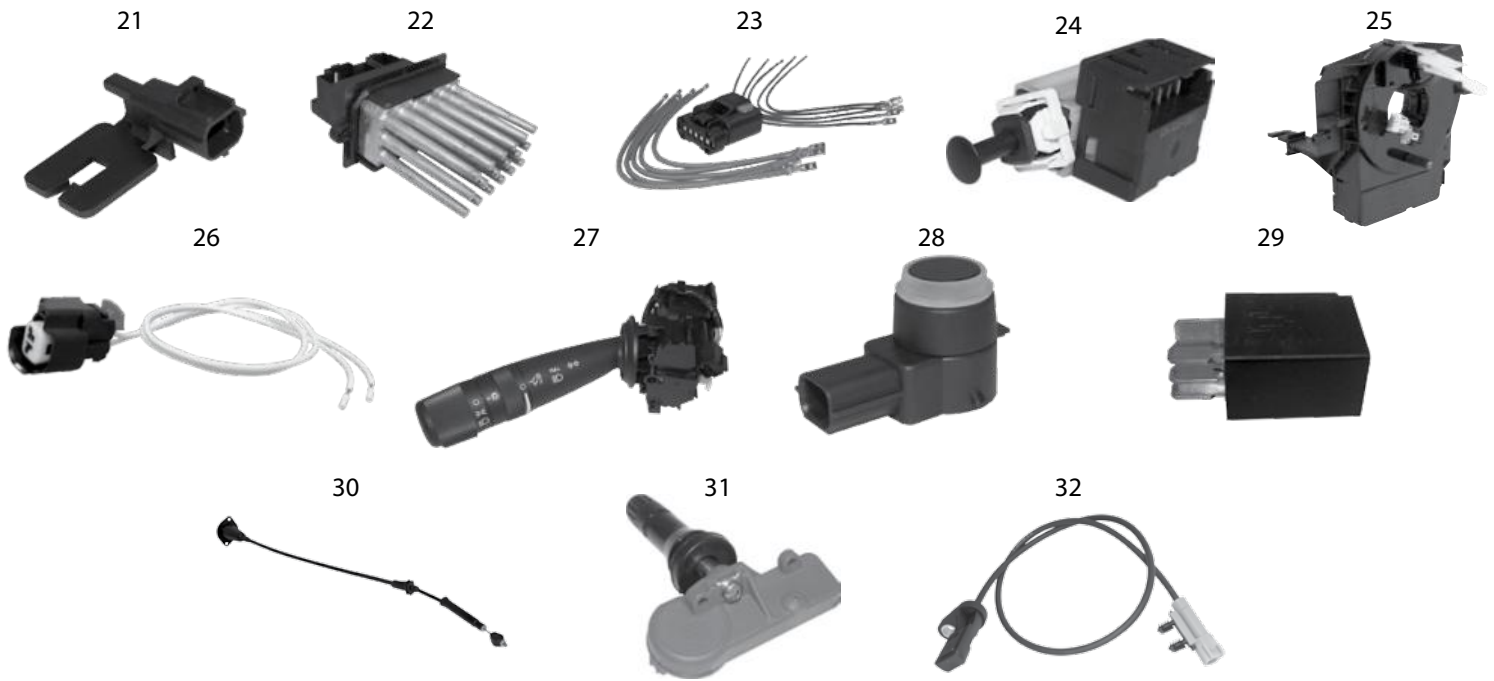

Item #	Description	Model	Years	Engine	Comments	Replaces Part #
Body Components						
21	Ambient Temperature Sensor	XK, XH	06/10			5149265AB
22	Blower Motor Resistor	XK, XH	05/06	All	Until 6/5/06; w/o Automatic Climate Control	5143127AA
		XK, XH	06/10	All	After 6/5/06; w/o Automatic Climate Control	68057463AA*
		XK	2007	All	w/ Automatic Climate Control	5179985AA
		XH	07/09	All	w/ Automatic Climate Control	5179985AA
		XK	08/10	All	w/ Automatic Climate Control	68059894AA*
		XH	2010	All	w/ Automatic Climate Control	68059894AA*
23	Blower Motor Resistor Repair Harness	XK	06/10	All		5017124AC
24	Brake Light Switch	XK, XH	06/10	All		56054001AB
25	Clockspring	XK, XH	08/10			5156106AD
26	Harness Repair Kit	XK, XH	06/10	All	Fuel Injector	5183448AA
27	Multifunction Switch	XK	06/07	All	w/o Fog Lamps	5143311AF
		XK	06/07	All	w/ Fog Lamps	5143312AF
		XK	06/07		w/ Fog Lamps; w/ Auto. Headlamps	5143313AF
		XK	08/10		w/o Fog Lamps	5183952AF
		XK	08/10		w/ Fog Lamps; w/o Auto. Headlamps	68041485AD
		XK	08/10		w/ Fog Lamps; w/ Auto. Headlamps	68015101AG
28	Park Assist Sensor	XK, XH	09/10		Rear; 4 Required; Black	1EW63TZZAA
29	Relay	XK, XH	06/10	All	Micro SPDT	4608650
30	Speed Control Cable	XK, XH	06/07	3.7L, 4.7L		52109775AC
31	TPMS Sensor	XK	2006	All		68078861AA
		XH	2006	All		68078768AA
		XK	2007	All		56029479AB
		XK, XH	08/10	All		56029481AB
32	Wheel Speed Sensor	XK, XH	06/10	All	Left or Right Front	56044144AD
		XK, XH	06/10	All	Left or Right Rear	56044146AB

* This Part # not currently carried by Crown Automotive