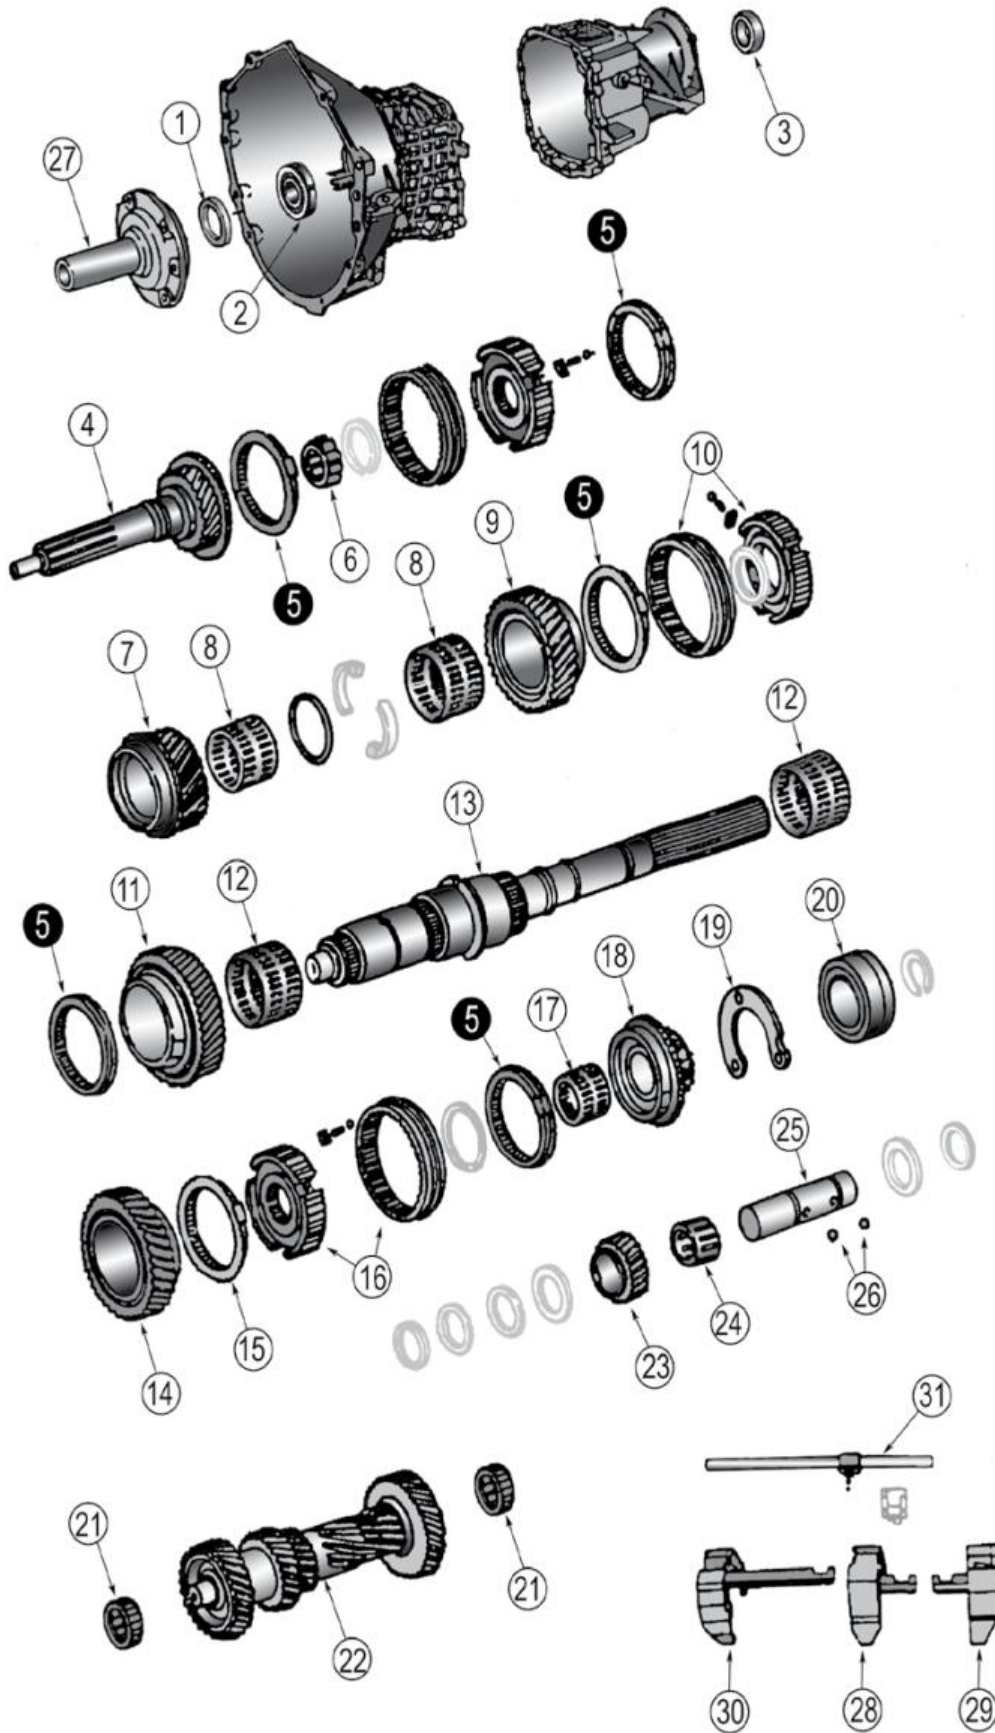

Item #	Description	Years	Model	Comments	Replaces Part #
1	Seal, Input Shaft	00/04	XJ,TJ,KJ		4741296
2	Bearing, Input Shaft	00/04	XJ,TJ,KJ		4874174AB
3	Seal, Output Shaft	00/04	XJ,TJ,KJ	4WD	4741118
		00/04	XJ,KJ	2WD	4531216AB
4	Shaft, Input	00/01	XJ,TJ		5013302AA *
		02/04	TJ,KJ	10 Splines; 26 Teeth	5019723AA
5	Synchronizer Blocking Ring	00/04	XJ,TJ,KJ	For Gears 3-5	4741277
6	Needle Bearing, Input Shaft	00/04	XJ,TJ,KJ		4741878
7	Gear, 3rd	00/01	XJ,TJ		5013195AA *
		02/04	TJ,KJ	30 Teeth	4883718AB
8	Needle Bearing, 2nd or 3rd Gear	00/04	XJ,TJ,KJ		5003039AA *
9	Gear, 2nd	00/01	XJ,TJ		5013194AA *
		02/04	TJ,KJ		4874358AB *
10	Synchronizer Assembly, 1st & 2nd Gear	00/01	XJ,TJ		5013191AA *
		02/04	TJ,KJ		4874356AB *
11	Gear, 1st	00/01	XJ,TJ		5013189AA *
		02/04	TJ,KJ		4874355AB *
12	Needle Bearing, 1st & Reverse	00/04	XJ,TJ,KJ		4741871 *
13	Main Shaft	00/01	XJ,TJ	4WD	5013180AA *
		00/01	XJ,TJ	2WD	5015955AA *
		02/04	TJ,KJ	4WD	4874309 *
		02/04	TJ,KJ	2WD	5003288AA *
14	Gear, Reverse	00/01	XJ,TJ		5013185AA *
		02/04	TJ,KJ		5019029AA *
15	Blocking Ring, Rev Gear Synchronizer	00/04	XJ,TJ,KJ	4WD	4741285
		00/04	XJ,KJ	2WD	4741277
16	Synchronizer Assembly, 5th & Reverse	00/04	XJ,TJ,KJ		4741278AB *
17	Needle Bearing, 5th Gear	00/04	XJ,TJ,KJ		4741273 *
18	Gear, 5th	00/01	XJ,TJ		5015956AA *
		2002	KJ	Diesel	4883300AB *
		02/04	TJ,KJ		5069040AA *
19	Bearing Retainer Output Shaft	00/04	XJ,TJ,KJ	4WD	4741114 *
20	Bearing, Output Shaft	00/04	XJ,TJ,KJ		4741866AB

* This Part # not currently carried by Crown Automotive