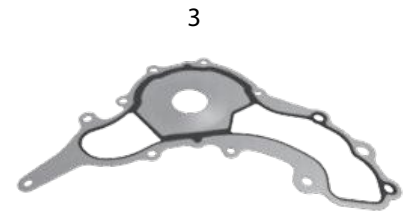

Item #	Description	Years	Engine	Comments	Replaces Part #
Radiators					
1	Radiator	14/17	2.4L	w/ Single Cooling Fan Module	68197299AB
		14/17	2.4L, 3.2L	w/ Dual Cooling Fan Modules	68229290AC
		14/17	2.0L Dsl.	w/ Dual Cooling Fan Modules	68229290AC
		14/17	2.2L Dsl.	w/ Dual Cooling Fan Modules	68229290AC
Water Pumps & Related					
2	Water Pump	14/17	2.4L	Includes Gasket	68046026AA
		14/17	3.2L		68111624AE *
3	Water Pump Gasket	14/17	2.4L		68046028AA *
		14/17	3.2L		68087340AA
4	Water Pump Housing Gasket	14/17	2.4L	Water Pump Housing to Engine Block Gasket	5047390AA
Cooling Fan Modules					
5	Cooling Fan Module	14/17	2.4L	w/ Single Cooling Fan Module	68197298AB
		14/17	2.4L	w/ Dual Cooling Fan Modules	52014621AE
		14/17	3.2L	w/o Heavy Duty Cooling	68164091AF
		14/17	3.2L	w/ Heavy Duty Cooling	52014621AE
		14/17	2.0L Dsl.		52014621AE
		15/17	2.2L Dsl.		52014621AE
Pulleys					
6	Drive Belt Idler Pulley	14/17	2.4L	Smooth	4627312AA
		2014	3.2L	6 Grooves	4593848AA
		15/17	3.2L	6 Grooves	4627509AA

* This Part # not currently carried by Crown Automotive