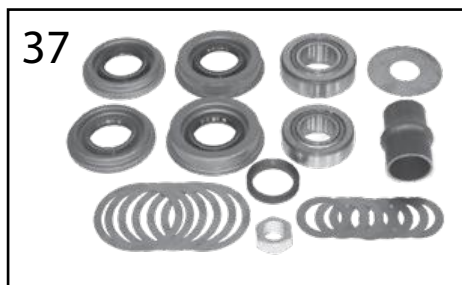

Item #	Description	Years	Comments	Ratio	Replaces Part #
19	Washer, Pinion Nut	97/06		All	J4004913
20	Nut, Pinion	97/00	Until 10/1/2000; Non-Flanged	All	J0801367
		00/06	After 10/1/2000; Flanged	All	5017755AA
21	Ball Joint Kit	97/06	Includes 1 Upper & 1 Lower w/ Hardware	All	83500202
	HD Ball Joint Kit	97/06	Includes 1 Upper & 1 Lower w/ Hardware	All	RT21003
22	Nut, Lower Ball Joint	97/06	Left or Right	All	J8123318
23	Knuckle, Steering	97/06	Right	All	52067576
		97/06	Left	All	52067577
24	Seal, Axle Shaft	97/06	Inner, Left or Right	All	J8121781
25	Axle Shaft Assembly	97/06	Left, w/o ABS	All	4874303
		97/06	Left, w/ ABS	All	4874307
		97/06	Right, w/o ABS	All	4874302
		97/06	Right, w/ ABS	All	4874306
26	Slinger, Inner Axle Shaft	97/06	Plastic	All	46849
27	U-Joint, Axle Shaft	97/06		All	J8126638
		97/06	Spicer	All	8126638SP
28	Shaft, Outer	97/06	w/o ABS	All	4636059
		97/06	w/ ABS	All	4713190
29	Slinger, Outer Axle Shaft	97/06	Left or Right	All	83500201
30	Hub Assembly	97/99	w/ 2-Piece Composite Rotor	All	53007449
		99/06	w/ 1-Piece Cast Rotor	All	53007449AC
31	Differential Cover	97/06	Includes Bolts & Fill Plug	All	4713451
	HD Differential Cover	97/06	Red; Includes Bolts, Fill Plug & RTV	All	RT20024
	HD Differential Cover	97/06	Black; Includes Bolts, Fill Plug & RTV	All	RT20030
32	Gasket, Differential Cover	97/06	Paper	All	J8120360
33	Sealant, RTV	97/06		All	J8993317
34	Bolt, Differential Cover	97/06	10 Required	All	J0273573
35	Plug, Differential Cover	97/06	1/2"-14	All	J4004751
36	Bearing & Seal Kit	97/06	Includes #s 2, 11, 13, 14, 15, 20, 24	All	D30LMASKIT
37	Pinion Bearing Kit	97/06	Includes #s 10, 11, 12, 13, 14, 15, 20	All	D30LPBK
38	U-Bolt Yoke Kit	97/06	Includes Yoke, Seal, Nut, & U-Bolts	All	D3044YOKEUBK