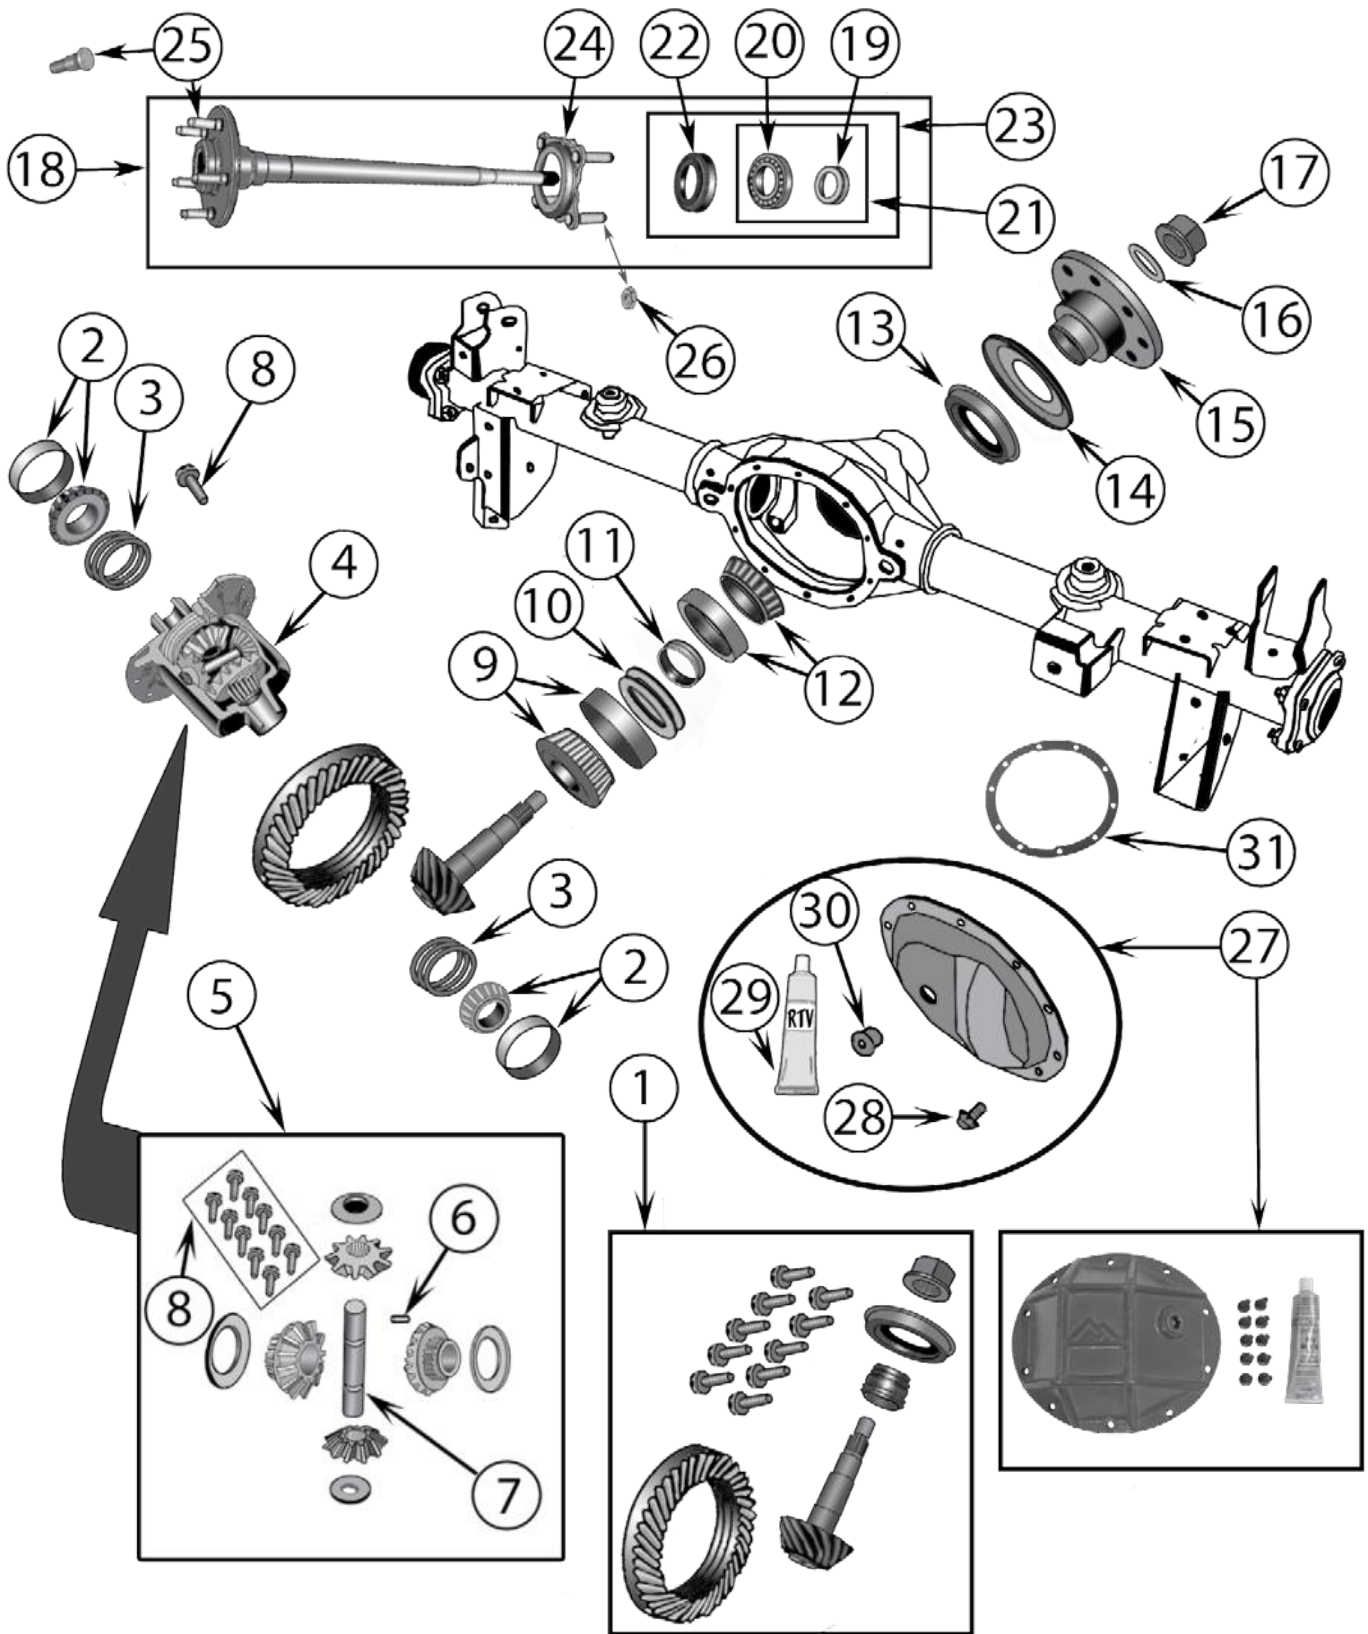

Item #	Description	Years	Model	Comments	Ratio	Replaces Part #
7	Shaft, Differential	08/12	KK		All	5003840AA
8	Pin, Differential Shaft	02/12	KJ, KK		All	J0636360
9	Shim Set, Pinion	02/07	KJ		All	5066533AA
		08/12	KK	.035" to .039"	All	4856368
		08/12	KK	.040" to .044"	All	4856369
		08/12	KK	.045" to .049"	All	4856370
		08/12	KK	.050" to .054"	All	4856371
10	Bearing Set, Pinion	02/12	KJ, KK	Inner	All	4746979
11	Slinger, Oil	08/12	KK	Inner	All	68004076AA
12	O-Ring, Drain Plug	02/12	KJ, KK		All	5066055AA *
13	Plug, Drain	02/12	KJ, KK		All	5066054AA
14	Spacer, Pinion Crush	02/12	KJ, KK		All	5066047AA
15	Bearing Set, Pinion	02/12	KJ, KK	Outer	All	J8126499
16	Slinger, Oil	02/07	KJ	Outer	All	5066052AA
		08/12	KK	Outer	All	68004073AA
17	Seal, Pinion	02/07	KJ		All	5066053AA
		08/12	KK		All	68004072AA
18	Flange, Pinion	02/07	KJ		All	5066050AA
		08/12	KK		All	68019323AA *
19	Nut, Pinion	02/12	KJ, KK		All	J3182601
20	Bolt, Drive Shaft	03/12	KJ, KK		All	5191037AD
21	Seal, Axle Shaft	02/12	KJ, KK	Left or Right	All	5066066AA
22	Bearing, Axle Shaft	02/12	KJ, KK	Intermediate	All	5066056AA
23	Shaft, Intermediate Axle	02/07	KJ		All	5066057AB
		08/12	KK		All	68019326AA *
24	Snap Ring, Axle Shaft	02/07	KJ		All	5066064AA
		08/12	KK		All	5069009AA *
25	Axle Assembly	02/07	KJ	Right, 3.7L	All	52111778AB
		02/07	KJ	Left, 3.7L	All	52111779AB
		02/07	KJ	Right, 2.4L, 2.5L Diesel, 2.8L Diesel	All	5066022AA
		02/07	KJ	Left, 2.4L, 2.5L Diesel, 2.8L Diesel	All	5066023AA
		08/12	KK	Right	All	5189278AA
		08/12	KK	Left	All	5189279AA
26	Boot Kit, CV Axle Joint	02/12	KJ, KK	Right or Left Outer	All	5066025AB
27	Axle Shaft Nut	02/12	KJ, KK	Left or Right	All	6506454AA
28	Boot Kit, CV Axle Joint	02/12	KJ, KK	Right or Left Inner	All	5066024AA
29	Differential Cover	02/07	KJ		All	5066538AA
30	Bolt Kit, Differential Cover	02/12	KJ, KK	Includes 10 Bolts	All	5069008AA
31	Plug, Differential Cover	02/11	KJ, KK		All	J4004751
		2012	KK		All	5137582AA
32	Sealant, RTV	02/12	KJ, KK		All	J8993317

* This Part # not currently carried by Crown Automotive