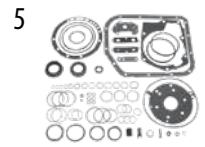

AUTOMATIC TRANSMISSION

Item #	Description	Model	Years	Comments	Replaces Part #
44RE Transmission					
1	Control Solenoid	All WJ, WG	94/99 00/01		52118500 52118500AB
2	Governor Solenoid	All	93/02		4617210
3	Output Seal	ZJ	93/97	w/ 2WD	4531216AB
4	Output Speed Sensor	All	93/01		4800879
5	Overhaul Kit	ZJ, ZG	94/98		4863907KT
6	Pressure Sensor Transducer	All WJ, WG	96/99 00/04		56041403AA 56028196AD
7	Transmission Filter	WJ, WG ZJ	01/04 93/97		52118789 J8123042
8	Transmission Pan Gasket	All	93/04	Flexible Rubber	J8136640