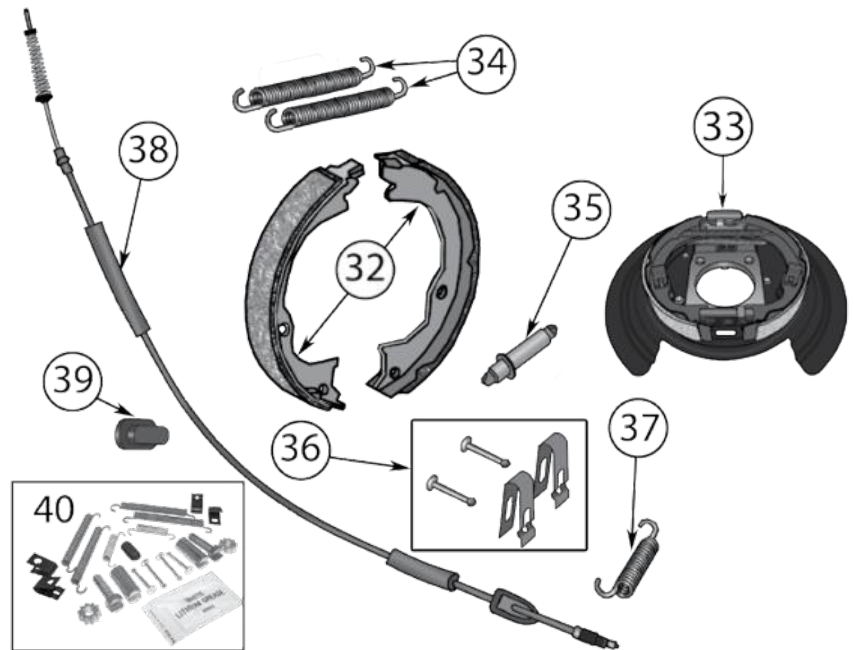

PARKING BRAKES

* This Part # not currently carried by Crown Automotive