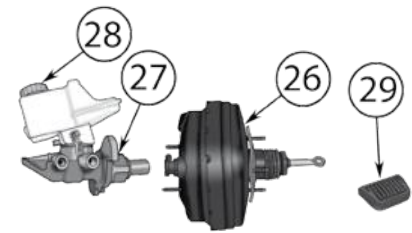

HYDRAULICS

Item #	Description	Years	Position	Notes	Replaces Part #
Rear Brakes					
15	Brake Pad Set	14/17	L & R		68273101AA
16	Brake Rotor	14/17	L or R	10.94" (278mm)	4779885AC
		14/17	L or R	12.6" (320mm)	4779886AC
17	Brake Caliper	14/17	Left	w/ 10.94" (278mm) Rotors	68225305AB *
		14/17	Left	w/ 12.6" (320mm) Rotors	68225313AA *
		14/17	Right	w/ 10.94" (278mm) Rotors	68225304AB *
		14/17	Right	w/ 12.6" (320mm) Rotors	68225312AA *
18	Caliper Bracket	14/17	Left	w/ 10.94" (278mm) Rotors	68225299AA *
		14/17	Left	w/ 12.6" (320mm) Rotors	68225311AA *
		14/17	Right	w/ 10.94" (278mm) Rotors	68225298AA *
		14/17	Right	w/ 12.6" (320mm) Rotors	68225310AA *
19	Caliper Pin Kit	14/17	L or R	Includes 2 Pins & 2 Boots	68225303AA *
20	Brake Pad Spring Kit	14/15	L or R	Includes 4 Springs	68225302AB
		16/17	L or R	Includes 4 Springs	68159523AC *
21	Bleeder Screw	14/17	L or R	M10 X 1.00 X 29.3mm	5093343AA
22	Brake Hose	14/17	Left	w/o Trailhawk Package w/ 10.94" (278mm) Rotors	68230435AA *
		14/17	Left	w/o Trailhawk Package w/ 12.6" (320mm) Rotors	68175257AC *
		14/17	Left	w/ Trailhawk Package	68175259AC *
		14/17	Right	w/o Trailhawk Package w/ 10.94" (278mm) Rotors	68230434AA *
		14/17	Right	w/o Trailhawk Package w/ 12.6" (320mm) Rotors	68175256AC *
		14/17	Right	w/ Trailhawk Package	68175258AC *
23	Hub Assembly	15/17	L or R	w/ Front Wheel Drive	68155868AB
		14/17	L or R	w/ 4WD	4779869AC
24	Knuckle to Hub Bolt	14/17	L or R	M12 X 1.75 X 45 Threads	6512205AA *
25	Hub Nut	14/17	L or R	M22 X 1.5 Threads	6509298AA *
Hydraulics, Parking Brake Cables, & Miscellaneous					
26	Brake Booster	14/17			68211880AC *
27	Brake Master Cylinder	14/17			68211881AB *
28	Brake Master Cylinder Cap	14/17			68211910AB *
29	Brake Pedal Pad	14/17			4581698AB *
30	Brake Fluid Level Switch	14/17		Not Pictured	68211912AA *

*This Part # not currently carried by Crown Automotive