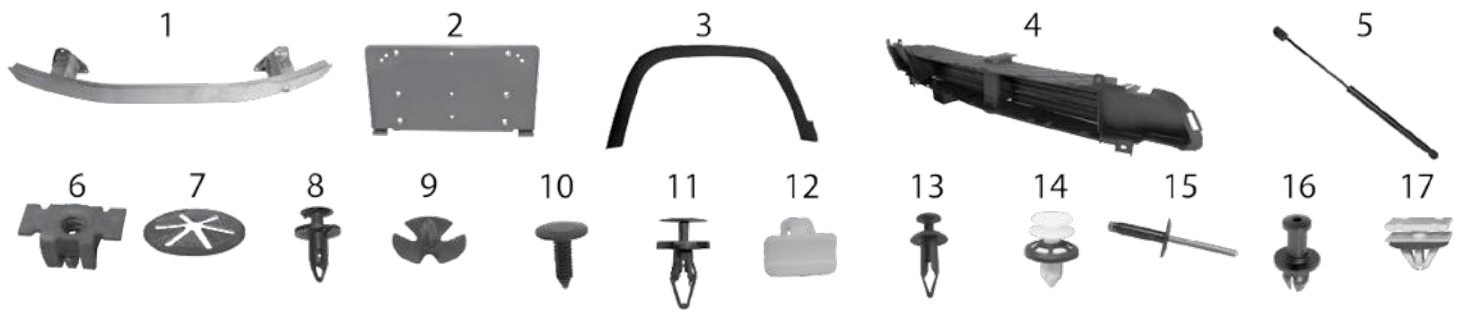

BODY

KL Cherokee 2014-2017

Item #	Description	Position	Years	Comments	Replaces Part #	
1	Bumper Beam	Rear	14/17	w/o Trailhawk Package	68096078AB	
2	License Plate Bracket	Front	15/17	Japanese Market	5288487AB	
		Front	14/15	Chinese Market	68213436AC	
3	Fender Flare	Front Left	14/17	w/o Body Colored Fender Flares	68210315AE	
		Front Right	14/17	w/o Body Colored Fender Flares	68210314AE	
4	Grille	Front	14/17	Active Shutter Grille	68246267AB	
5	Hood Support	L or R	14/17		68156156AB	
6	Nut	L or R	14/17	C-Pillar Applique Mounting; M4.2 X 1.41 Snap-In Nut	6509432AA	
7	Push Nut		2014	For Center Console	6505049AA	
8	Retainer	L or R	14/17	For Skid Plates & Rear Fender Liners	6503598	
9	Retainer		15/17	Hood Insulation Mounting	4878883AA	
10	Retainer	L or R	14/17	For Air Filter Housing	6501916	
11	Retainer	L or R	14/17	Front Fascia Mounting; M6.3x20 Push Pin	6509049AA	
		L or R	14/17	Radiator Support Cover Mounting; M6.3x20 Push Pin	6509049AA	
		L or R	14/17	Cowl Cover Mounting; M6.3x20 Push Pin	6509049AA	
		L or R	14/17	Front Fender Liner Mounting; M6.5x17.5 Push Pin	6508863AA	
		L or R	14/17	Floor Console HVAC Duct Mounting; M6.5x17.5 Push Pin	6508863AA	
12	Retainer		14/17	Grille to Front Fascia Mounting	68225214AA	
13	Retainer		14/15	Dash Wiring Bracket Mounting; M6.3 X 22.8 Push Pin	6502871	
14	Retainer	L or R	14/17	Front Door Panel Mounting	6510766AA	
15	Retainer		2014	Front Fascia To Wheel Liner; M4.8 X 22.6 Rivet	6510520AA	
			14/17	Rear Fascia To Wheel Liner; M4.8 X 22.6 Rivet	6510520AA	
			15/17	Front Spat Mounting; M4.8 X 22.6 Rivet	6510520AA	
16	Retainer		14/17	Rear Fascia Exhaust Heat Shield Mounting	6509761AA	
17	Retainer	F or R	L or R	14/17	w/ Trailhawk Package, Fender Flare Mounting	68172491AA