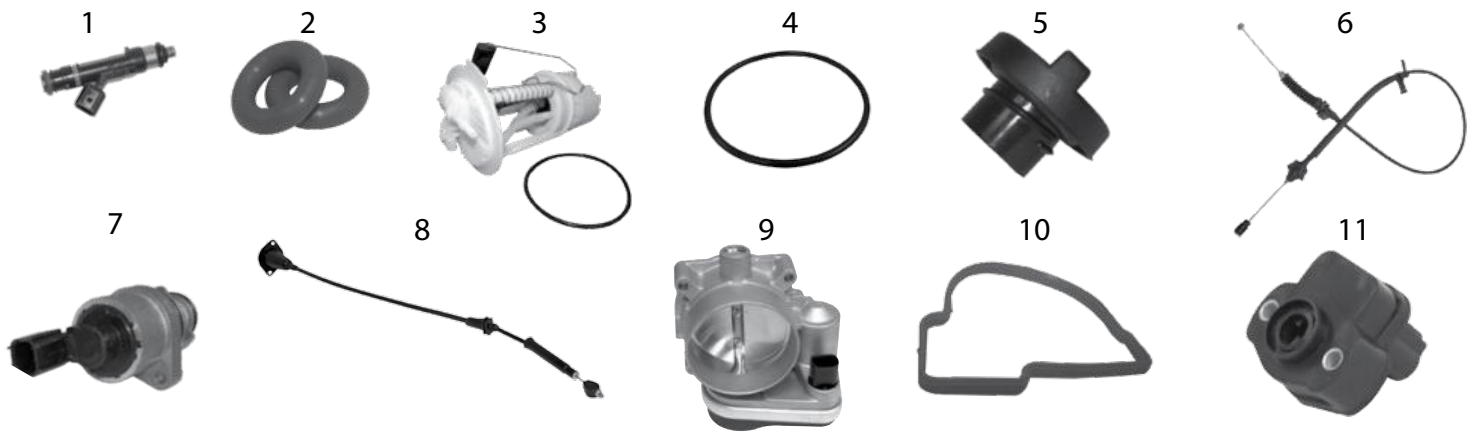

FUEL

WK, WH Grand Cherokee, XK, XH Commander 2005 - 2010

Item #	Description	Model	Years	Engine	Comments	Replaces Part #
Fuel Delivery						
1	Fuel Injector	WK, WH, XK	05/10	3.7L		53032701AA
		WK, XK	05/07	4.7L		53032704AB
		WK, WH, XK, XH	05/09	5.7L		4591851AA
		WK, WH, XK	2010	5.7L		5037479AA
		WK, WH	06/10	6.1L		5037479AA
2	Fuel Injector O-Ring Kit	WK, WH, XK, XH	05/10	3.7L, 5.7L	6 Required	4504348
		WK, WH, XK, XH	05/09	4.7L	8 Required	4504348
		WK, WH	06/10	6.1L	8 Required	4504348
3	Fuel Module	WK, WH, XK, XH	05/09	3.7L, 5.7L, 6.1L		5143579AJ
		WK, XK	06/09	4.7L	w/ Flex Fuel	5143579AJ
		WK, WH, XK, XH	05/09	4.7L	w/o Flex Fuel	5143579AJ
4	Fuel Module Gasket	WK, WH, XK, XH	05/09	3.7L, 5.7L, 6.1L		55366298AA
		WK, WH, XK, XH	05/09	4.7L		55366298AA
Fuel Tank & Related						
5	Fuel Filler Cap	WK, WH, XK, XH	05/10	3.7L, 4.7L w/o Flex Fuel, 5.7L, 6.1L	Non-Locking	52102464AA
		WK, WH, XK, XH	05/10	3.7L, 4.7L w/o Flex Fuel, 5.7L, 6.1L	Locking w/ Coded Cylinder	5015636AA
		WK, XK	07/09	4.7L w/ Flex Fuel	Non-Locking	52124596AA
		WK	07/09	2.7L Diesel	Non-Locking	52124513AA *
Throttle Body & Related						
6	Accelerator Cable	WK, WH, XK, XH	05/07	3.7L, 4.7L		52109653AE
7	Idle Air Control Valve	WK, XK	05/06	3.7L		4861552AC
		WK, XK	05/07	4.7L		4861552AC
8	Speed Control Cable	WK, WH	05/07	3.7L, 4.7L		52109775AC
		XK, XH	06/07	3.7L, 4.7L		52109775AC
9	Throttle Body	WK, WH, XK	07/10	3.7L		4861661AB
		WK, WH, XK, XH	05/10	5.7L		4591847AC
		WK, WH	06/10	6.1L		4591847AC
10	Throttle Body Gasket	WK, XK	05/06	3.7L		53013292AB
		WK, WH, XK	07/08	3.7L		4666113AA
		WK, WH, XK, XH	05/07	4.7L		53030952AB
		WK, WH, XK, XH	08/09	4.7L		53032763AA
		WK, XK	06/08	5.7L		53032383AB
		WK	06/10	6.1L		53032383AB
11	Throttle Position Sensor	WK, XK	05/06	3.7L		5019411AD
		WK, XK	05/07	4.7L		5017479AA

* This Part # not currently carried by Crown Automotive