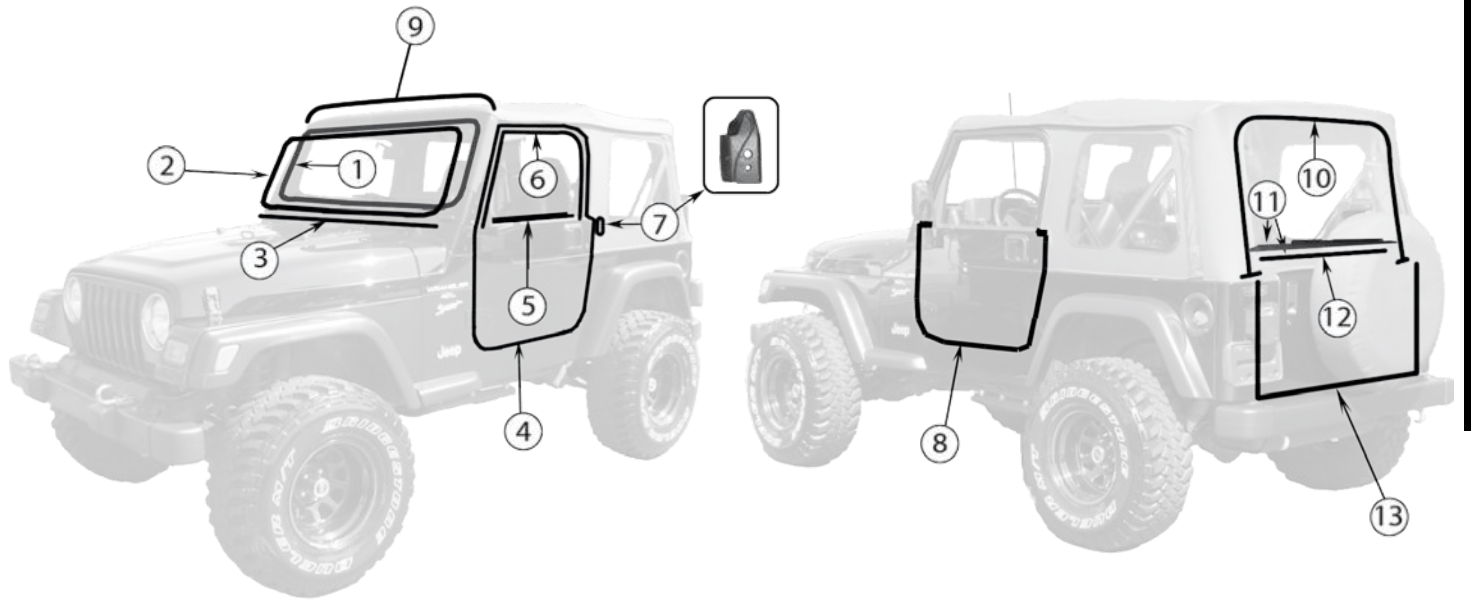

Item #	Description	Position	Year	Comments	Replaces Part #
Weatherstrip & Seals					
1	Windshield Weatherstrip		97/06		55176430AD
2	Weatherstrip Moulding		97/06	"T" shaped	55176567AC
3	Cowl Weatherstrip		97/06	Windshield Frame to Cowl	55395032AI
4	Door Weatherstrip	Left Right	97/06 97/06	w/ Full Steel Door w/ Full Steel Door	5017463AF 5017462AF
5	Door Glass Weatherstrip	Left Right	97/06 97/06	Outer, w/ Full Steel Door Outer, w/ Full Steel Door	55176565AC 55176564AC
6	Door Glass Weatherstrip	L or R	97/06	Inner, w/ Full Steel Door	55395174AA
7	Mocket Seal	Left Right	97/06 97/06	Seals Body to Hard Top or Door Surround Seals Body to Hard Top or Door Surround	55177257AB 55177256AB
8	Door Weatherstrip	Left Right	97/06 97/06	w/ Half Door w/ Half Door	5017011AB 5017010AB
9	Windshield Frame Weatherstrip		97/06	Hard or Soft Top to Windshield	55395101AB
10	Liftgate Weatherstrip		97/06	w/ Hard Top; Upper and Sides	55175041AH
11	Liftgate Weatherstrip Kit		97/06	w/ Hard Top; Lower Weatherstrip & Retainer	55175042K
12	Liftgate Weatherstrip		97/06	w/ Hard Top; Lower	55175042
13	Tailgate Weatherstrip		97/06		55175043AH