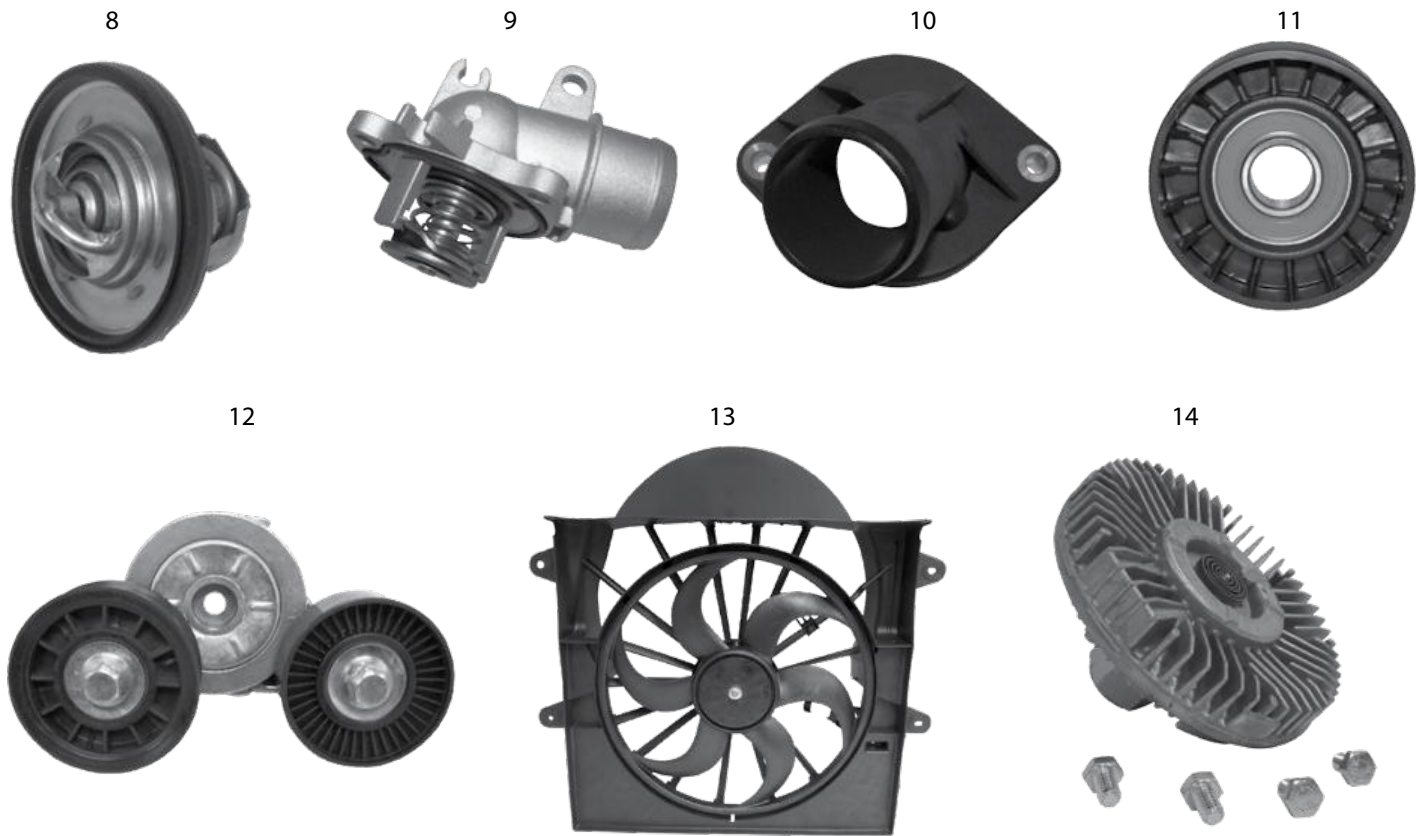

Item #	Description	Years	Model	Engine	Comments	Dimensions	Type	Replaces Part #
Thermostats & Related								
8	Thermostat	05/10	WK, WH, XK, XH	3.7L	195°; Includes Seal			52079476AB
		05/09	WK, WH, XK, XH	4.7L	195°; Includes Seal			52079476AB
		05/10	WK, WH, XK, XH	5.7L, 6.1L	202°; Includes Seal			52028898AE
9	Thermostat & Housing	05/10	WK, WH, XH	3.0L Dsl.				5175583AB
10	Thermostat Housing	05/10	WK, WH, XK, XH	3.7L				53020887AB
		05/09	WK, WH, XK, XH	4.7L				53020887AB
Pulleys & Tensioners								
11	Drive Belt Idler Pulley	05/07	WK, WH, XK	5.7L, 6.1L			Smooth	4792835AA
		08/10	WK, WH, XK, XH	5.7L, 6.1L			Smooth	4891720AA
		05/09	WH, XH	3.0L Dsl.				5175589AA
12	Drive Belt Tensioner	05/10	WK, WH, XK	3.7L				53030958AC
		05/09	WK, WH, XK, XH	4.7L				53030958AC
		05/10	WK, XK	5.7L, 6.1L				4861660AA
		05/10	WK, WH, XH	3.0L Dsl.				68040206AA
Cooling Fan Modules & Related								
13	Cooling Fan Module	05/08	WK, WH, XK, XH	3.7L, 4.7L	w/o Resistor			5143208AA
		06/08	WK, WH	6.1L	w/o Resistor			5143208AA
		08/10	WK, WH, XK, XH	3.7L, 4.7L, 6.1L	w/ Resistor			55037969AB
14	Fan Clutch	05/10	WK, WH, XK, XH	4.7L				55038106AA

Continued to Next Page ...