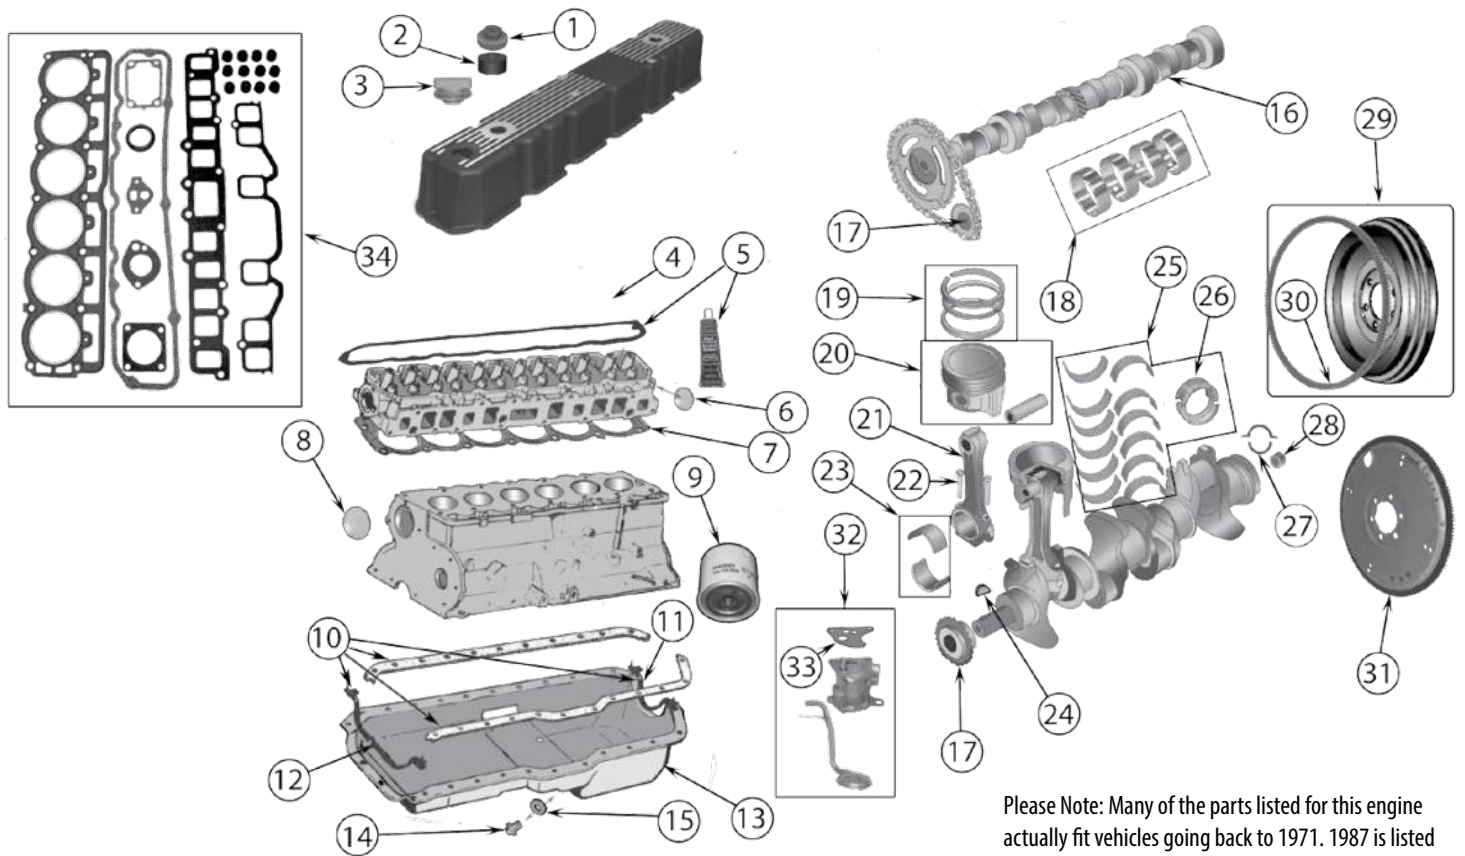

Please Note: Many of the parts listed for this engine actually fit vehicles going back to 1971. 1987 is listed here to match the vehicles in this catalog. Check out our Vintage Catalog for older applications.

Item #	Description	Years	Comments	Replaces Part #
1	Valve Cover Nut	87/90		J4007199
2	Valve Cover Grommet	87/90		J3237837
3	Oil Filler Cap	87/90	w/ Plastic Valve Cover	33001016
4	Cylinder Head Bolt	87/90	1/2"-13 x 3.7" Long	6035514
5	Valve Cover Gasket	87/90	RTV Silicone	J8993317
		87/90		53005991G
6	Expansion Plug	87/90	2" Diameter	J3105394
		87/90	7/8" Diameter	J3172319
7	Cylinder Head Gasket	87/90		J3237756
8	Camshaft Plug	87/90	2-9/64" Diameter	J3172313
9	Oil Filter	87/90	M20 x 1.5 Threads	33004195
10	Oil Pan Gasket	87/90	1 Piece	53007568
		87/90	Cork & Rubber Set (4-Piece)	83504662
11	Oil Pan to Rear Main Bearing Gasket	87/90		J3177635