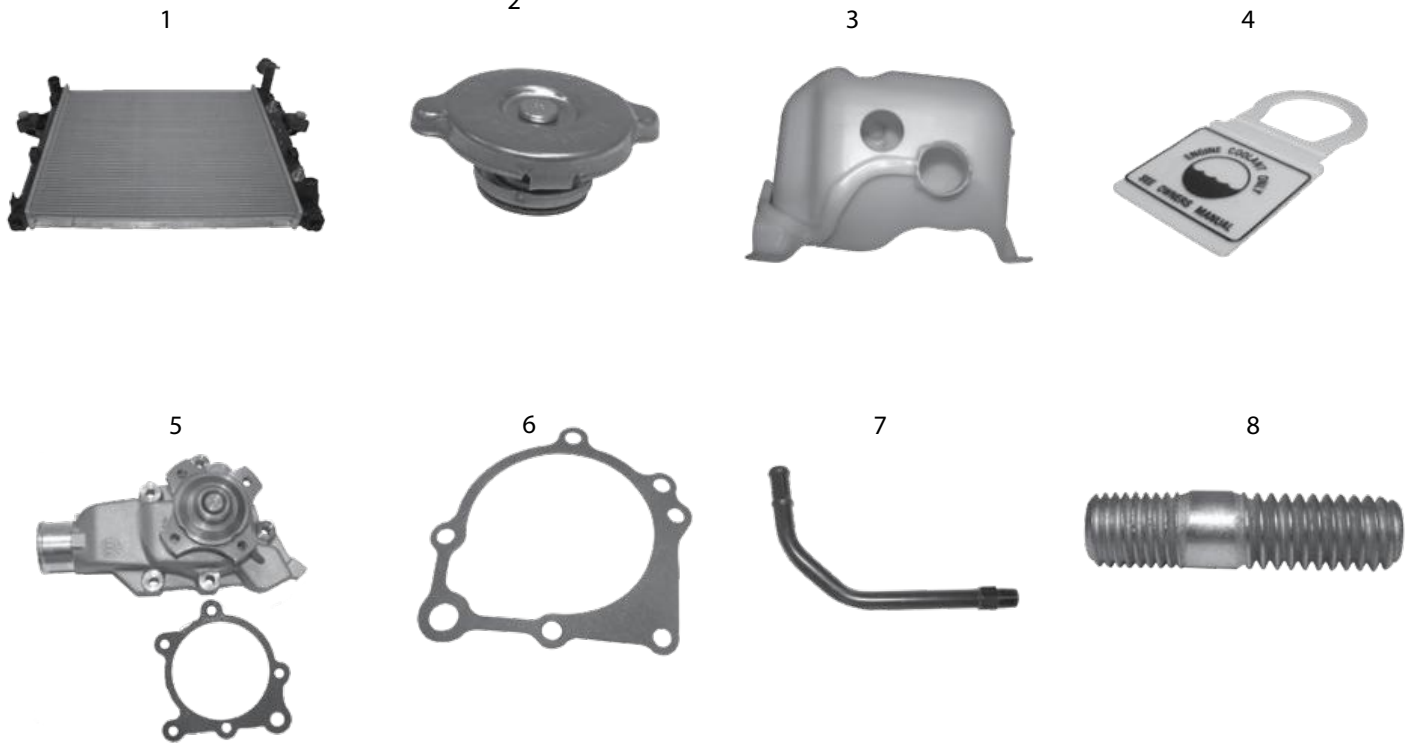

Item #	Description	Years	Model	Engine	Comments	Dimensions	Type	Replaces Part #
Radiators, Coolant Bottles & Related								
1	Radiator	99/04	WJ	4.0L		23-1/2" x 21-7/8"	1 Row	52079428AC
		99/00	WJ	4.7L		23-1/2" x 21-7/8"	1 Row	52079425AC
		01/04	WJ, WG	4.7L		23-1/2" x 21-7/8"	1 Row	52079883AB
2	Radiator Cap	99/04	WJ, WG	4.0L	18 psi			52079799AA
		99/02	WJ, WG	4.7L	20 psi			52079778AA
		03/04	WJ, WG	4.7L	18 psi			52079799AA
3	Coolant Bottle	99/04	WJ, WG	4.0L, 4.7L				52079461AB
4	Coolant Bottle Cap	99/04	WJ, WG	4.0L, 4.7L	Snap On Type			52079331
		99/00	WJ	3.1L Dsl.	Screw On Type; 16 psi			4596198
		2001	WG	3.1L Dsl.	Screw On Type; 16 psi			4596198
		02/04	WG	2.7L Dsl.	Screw On Type; 16 psi			4596198
Water Pumps & Related								
5	Water Pump	99/04	WJ, WG	4.0L	Includes Gasket			5012366AB
		99/04	WJ, WG	4.7L	Includes Gasket			53020873AC
		99/01	WJ	3.1L Dsl.	Gasket Not Included			4864566
		02/04	WG	2.7L Dsl.	Includes Gasket			5086581AA
6	Water Pump Gasket	99/04	WJ, WG	4.0L				53010419
		99/04	WJ, WG	4.7L				53020865
		99/01	WJ, WG	3.1L Dsl.				4864575
7	Water Pump Coolant Return Tube	99/04	WJ, WG	4.0L				53007978
8	Water Pump Stud	99/04	WJ, WG	4.0L				J4006714

Continued to Next Page . . .