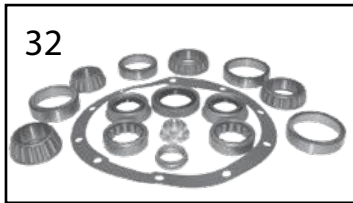

Item #	Description	Years	Comments	Ratio	Includes	Replaces Part #
2	Bearing Set, Differential	97/06	Includes 2 Bearings & 2 Cups	All		J8126500
3	Shim Set, Carrier	97/06		All		83503004
4	Case, Differential, Standard	97/00	Until 10/1/2000; Bare; Uses 3/8" Ring Gear Bolts	3.07	4	44649
		97/00	Until 10/1/2000; Bare; Uses 3/8" Ring Gear Bolts	3.55 & Higher	4	44590
5	Case Assembly, Differential	97/00	Until 10/1/2000; Standard; Uses 3/8" Ring Gear Bolts	3.07	2, 3, 5, 12	4740833
		97/00	Until 10/1/2000; Standard; Uses 3/8" Ring Gear Bolts	3.55 & Higher	2, 5, 12	4740834
		00/06	After 10/1/2000; Standard; Uses 7/16" Ring Gear Bolts	3.07	2, 5, 12	5073110AA
		00/06	After 10/1/2000; Standard; Uses 7/16" Ring Gear Bolts	3.55 & Higher	2, 5, 12	5072976AA
6	Case Assembly, Differential	97/00	Until 10/1/2000; Trac-Lok; Uses 3/8" Ring Gear Bolts	3.07	2, 3, 6, 12	83505020
		97/00	Until 10/1/2000; Trac-Lok; Uses 3/8" Ring Gear Bolts	3.55 & Higher	2, 6, 12	83505021
		00/06	After 10/1/2000; Trac-Lok; Uses 7/16" Ring Gear Bolts	3.07	2, 6, 12	5073014AA
		00/06	After 10/1/2000; Trac-Lok; Uses 7/16" Ring Gear Bolts	3.55 & Higher	2, 6, 12	5012831AB
		97/00	Until 10/1/2000; Trac-Lok; Bare; Uses 3/8" Ring Gear Bolts	3.55 & Higher	4, 10, 12	43233
7	Gear Set, Differential, Standard	97/06		All		4740670
8	Gear Set, Differential, Trac-Lok	97/06		All		5252497
9	Disc Kit, Differential	97/06	Trac-Lok	All		83500263
10	Pin, Differential Shaft	97/01		All		5252502
		02/06	w/ Standard Differential	All		5252502
11	Shaft & Pin Kit, Differential	97/01		All		5252502K
		02/06	w/ Standard Differential	All		5252502K
12	Bolt Kit, Ring Gear	97/00	Until 10/1/2000; Includes 10 @ 3/8"-24 Bolts	All		4720891
		00/06	After 10/1/2000; Includes 10 @ 7/16"-20 Bolts	All		5012810AC
13	Bearing Set, Pinion	97/06	Inner	All		5252507
14	Spacer, Pinion Crush	97/06		All		3175779
15	Shim Set, Pinion	97/06		All		83503003
16	Bearing Set, Pinion	97/06	Outer	All		5252508
17	Seal, Pinion	97/06		All		83504946
18	Yoke, Pinion	97/06		All		83503318

Continued to Next Page . . .