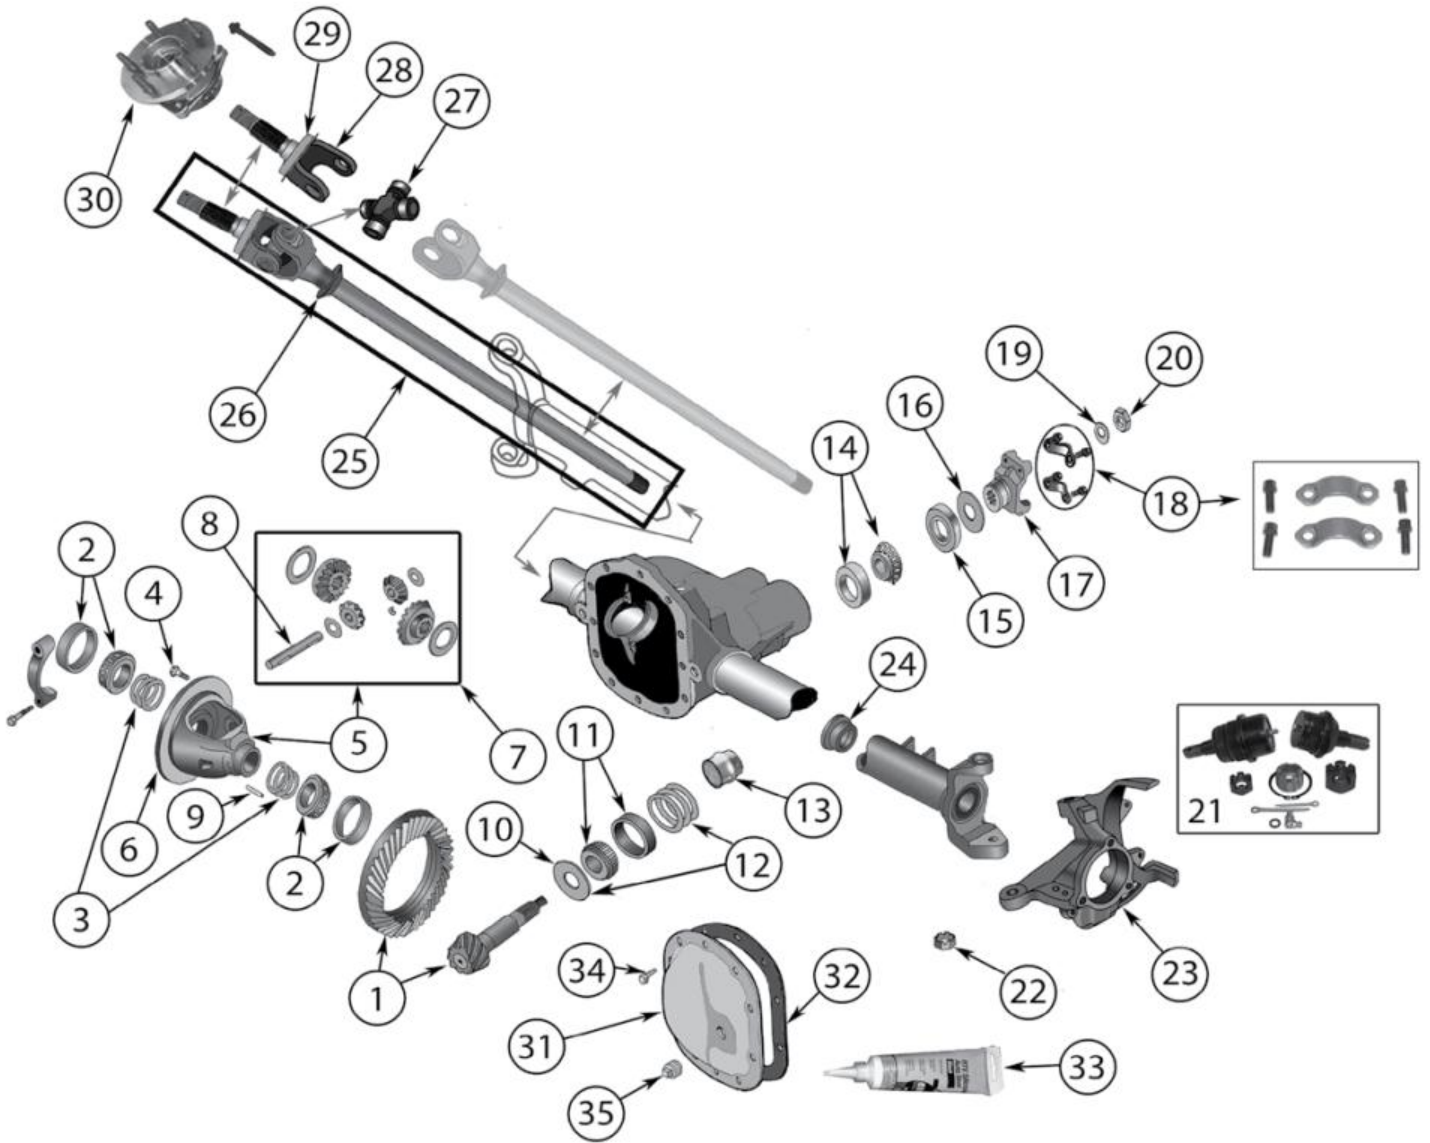

Item #	Description	Years	Comments	Ratio	Replaces Part #
1	Ring & Pinion Set	97/00	Until 10/1/2000	3.07	4864853
		00/06	After 10/1/2000	3.07	5072997AB
		97/00	Until 10/1/2000	3.55	4864906
		97/00	Until 10/1/2000	3.73	4864843
		00/06	After 10/1/2000	3.73	5073246AA
		97/00	Until 10/1/2000	4.10	4864913
		00/06	After 10/1/2000	4.10	5073247AA
		00/06	After 10/1/2000	4.56	5086617AA
		97/06		4.56	D30-456TJ
97/06		4.88	D30-488TJ		
2	Bearing Set, Carrier	97/06	Includes 2 Bearings & 2 Cups	All	J8126500
3	Shim Set, Carrier	97/06		All	83500191
4	Bolt, Ring Gear	97/06	Each; 10 Required	All	J0649454
		97/06	Includes 10 Bolts	All	4720891
5	Case Assembly, Differential	97/06	Includes Gear Set	3.55 & Lower	5252582
		97/06	Includes Gear Set	3.73 & Higher	5252590
6	Case, Differential	97/06	Less Gear Set; Includes 3, 4, 9, 32	3.55 & Lower	J8126515
		97/06	Less Gear Set; Includes 3, 4, 9, 32	3.73 & Higher	J8126496
7	Gear Set, Differential	97/06		All	5252591
8	Shaft, Differential	97/06		All	5003840AA
9	Pin, Differential Shaft	97/06		All	J0636360
10	Slinger, Oil	97/06	Inner	All	Incl. in # 12
11	Bearing Set, Pinion	97/06	Inner	All	J8126499
12	Shim Set, Pinion	97/06	Inner, Includes Slinger	All	4720862
13	Spacer, Crush	97/06		All	4864845
14	Bearing Set, Pinion	97/06	Outer	All	5252508
15	Seal, Pinion	97/01	Non-Flanged	All	83503390
		01/06	Flanged	All	5072473AA
16	Slinger, Outer	97/06		All	J0636566
17	Yoke, Axle	97/06		All	83503388
18	Strap & Bolt Kit, U-Joint	97/06	Hex Head Bolts	All	4006698K
		97/06	12-Point Head Bolts	All	4006928K

Continued to Next Page ...