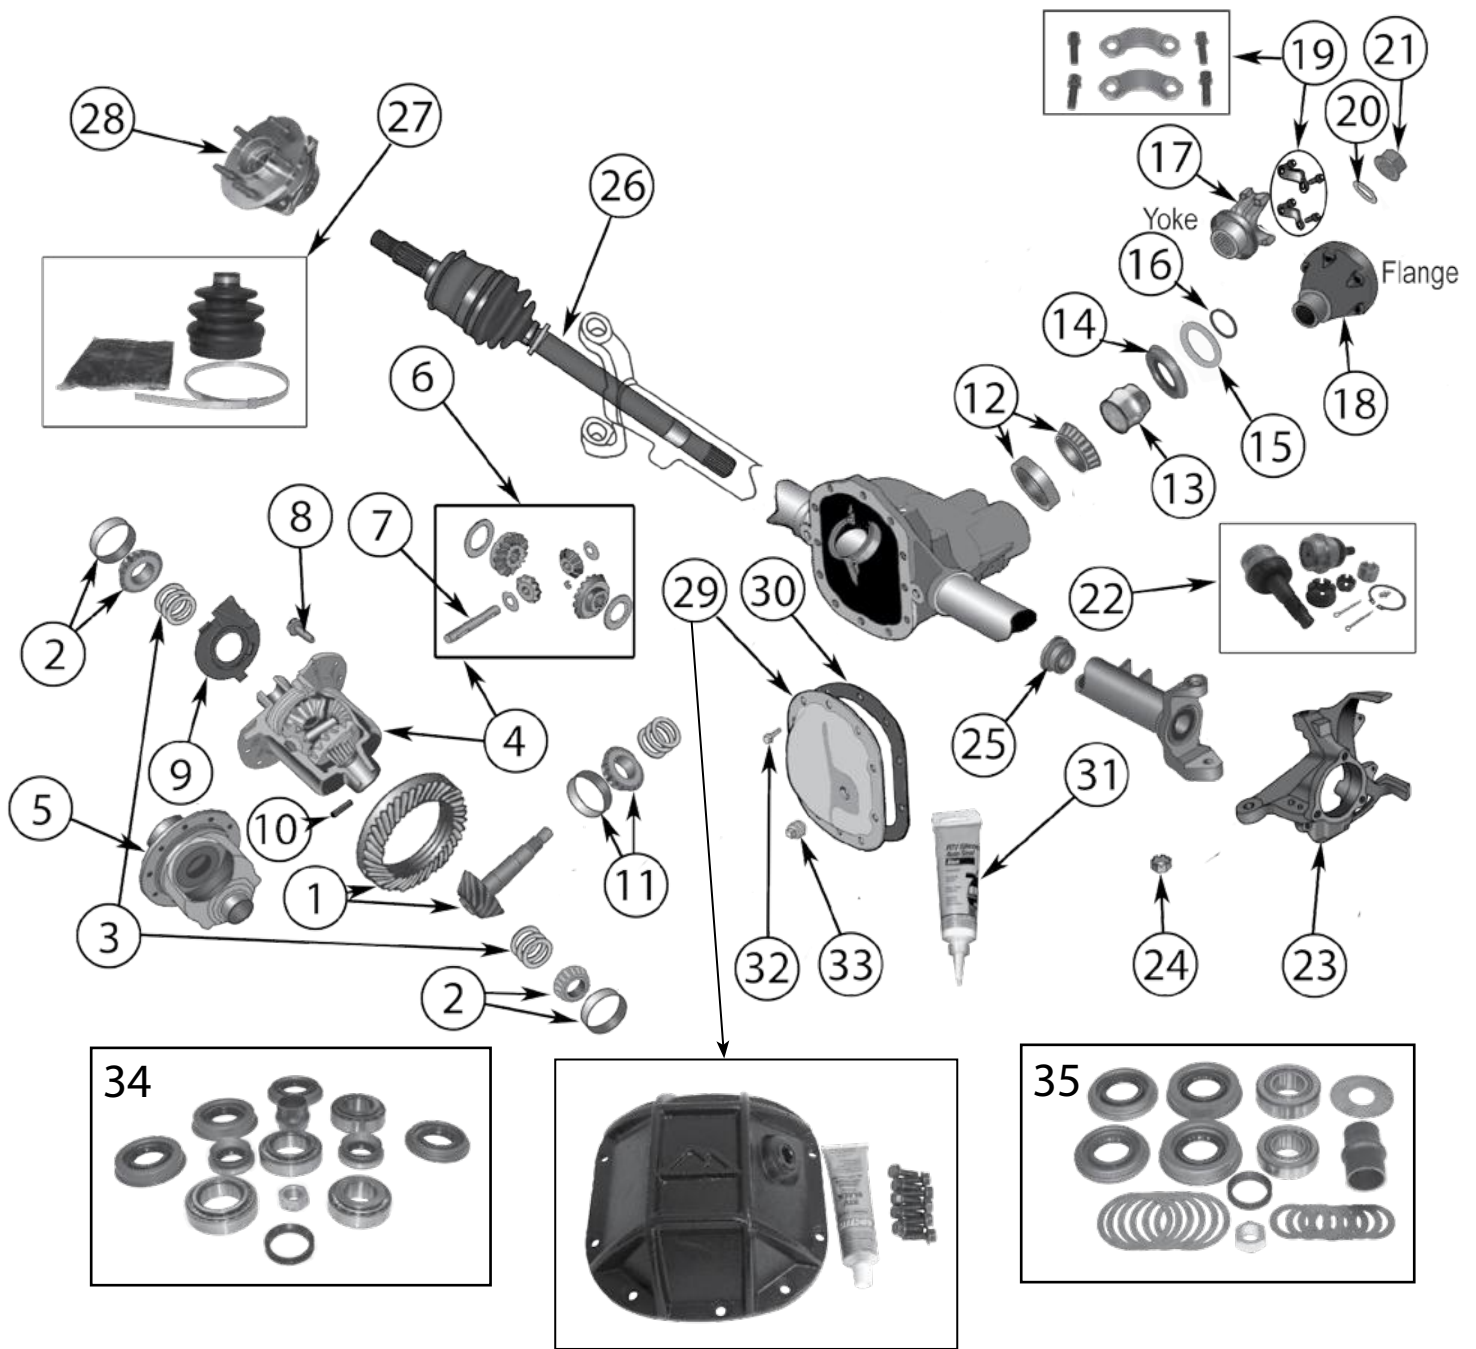

Item #	Description	Years	Comments	Ratio	Replaces Part #
1	Ring & Pinion Set	99/04		3.55	5012476AA
		99/04		3.73	5012447AB
		99/00		3.91	5014402AA
2	Bearing Set, Differential	99/04	Includes 2 Bearings & 2 Cups	All	J8126500
3	Shim Set, Carrier	99/04		All	5012450AA
4	Case Assembly, Differential	99/04	w/ Standard Differential	3.55	5012477AA
		99/04	w/ Standard Differential	3.73, 3.91	5252590
		99/04	w/ Vari-Lok Differential	3.73, 3.91	5012519AB*

* This Part # not currently carried by Crown Automotive