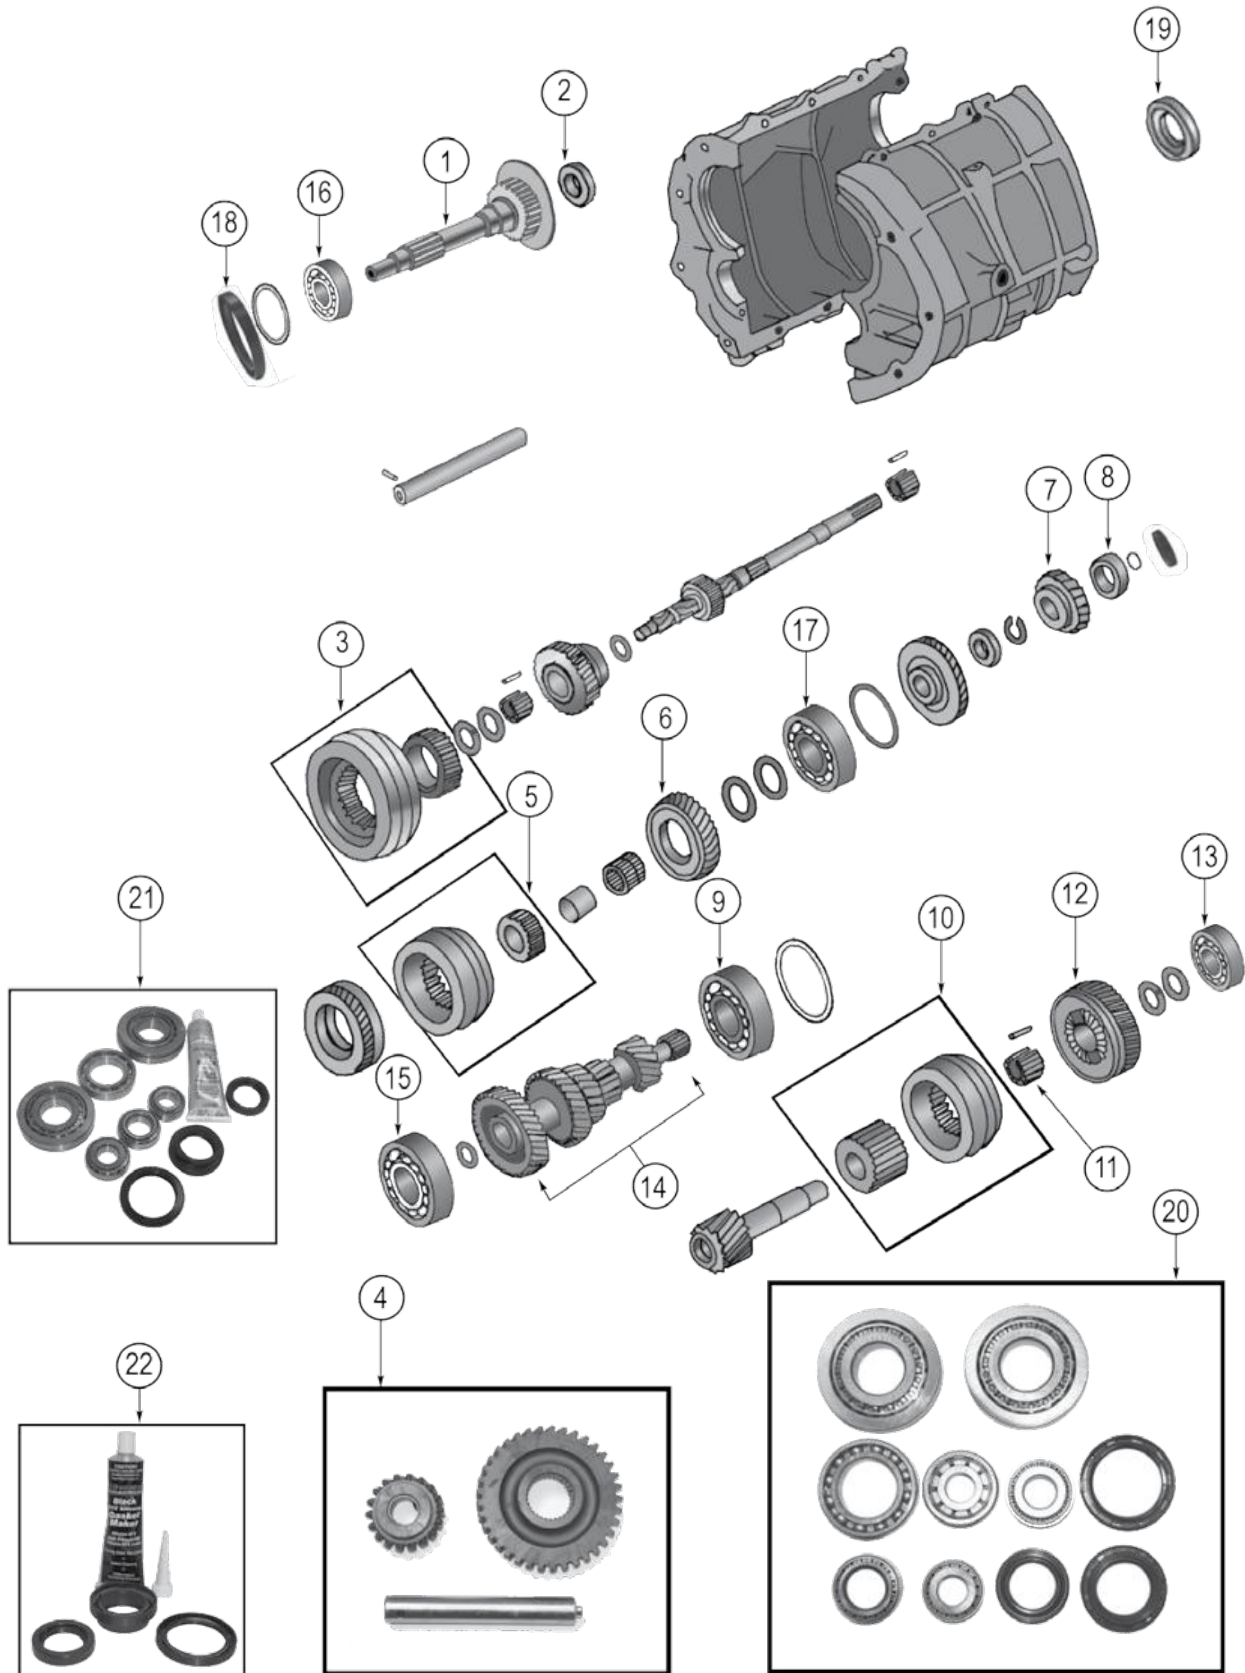

Item #	Description	Comments	Replaces Part #
1	Shaft, Input	10 Splines; 26 Teeth	83505205
2	Bearing, Input Shaft	Rear	83504410
3	Synchronizer, 3rd & 4th Gear		83504103
4	Gear Kit, Reverse/Idler		83504500 *
5	Synchronizer, 1st & 2nd Gear		83504089 *
6	Gear, 1st	32 Teeth 34 Teeth	83505444 83503214 *
7	Gear, 5th	53 X 27 Teeth	83504099
8	Bearing, Main Shaft		83503249
9	Bearing, Intermediate Shaft	Rear	83505448
10	Synchronizer, 5th Gear		83503246
11	Bearing, 5th Intermediate Gear		83503207 *
12	Gear, 5th Intermediate	51 X 28 Teeth 53 X 27 Teeth	83505451 83503243 *
13	Bearing, 5th Intermediate Gear		83503201
14	Cluster Gear	22-12-22-29-37 Teeth	83505445 *
15	Bearing, Intermediate Shaft	Front	83503209
16	Bearing, Input Shaft	Front	83505447
17	Bearing, Main Shaft	Between 1st & Reverse	83505447
18	Seal, Input		83503234
19	Seal, Output	w/ 4WD w/ 2WD	83503250 83504419
20	Bearing & Seal Kit		BKBA10
21	Master Overhaul Kit	Includes Bearings, Seals, & RTV Sealant	BA105MASKIT
22	Gasket & Seal Kit	Includes Seals & RTV Sealant	BA10GS

* This Part # not currently carried by Crown Automotive