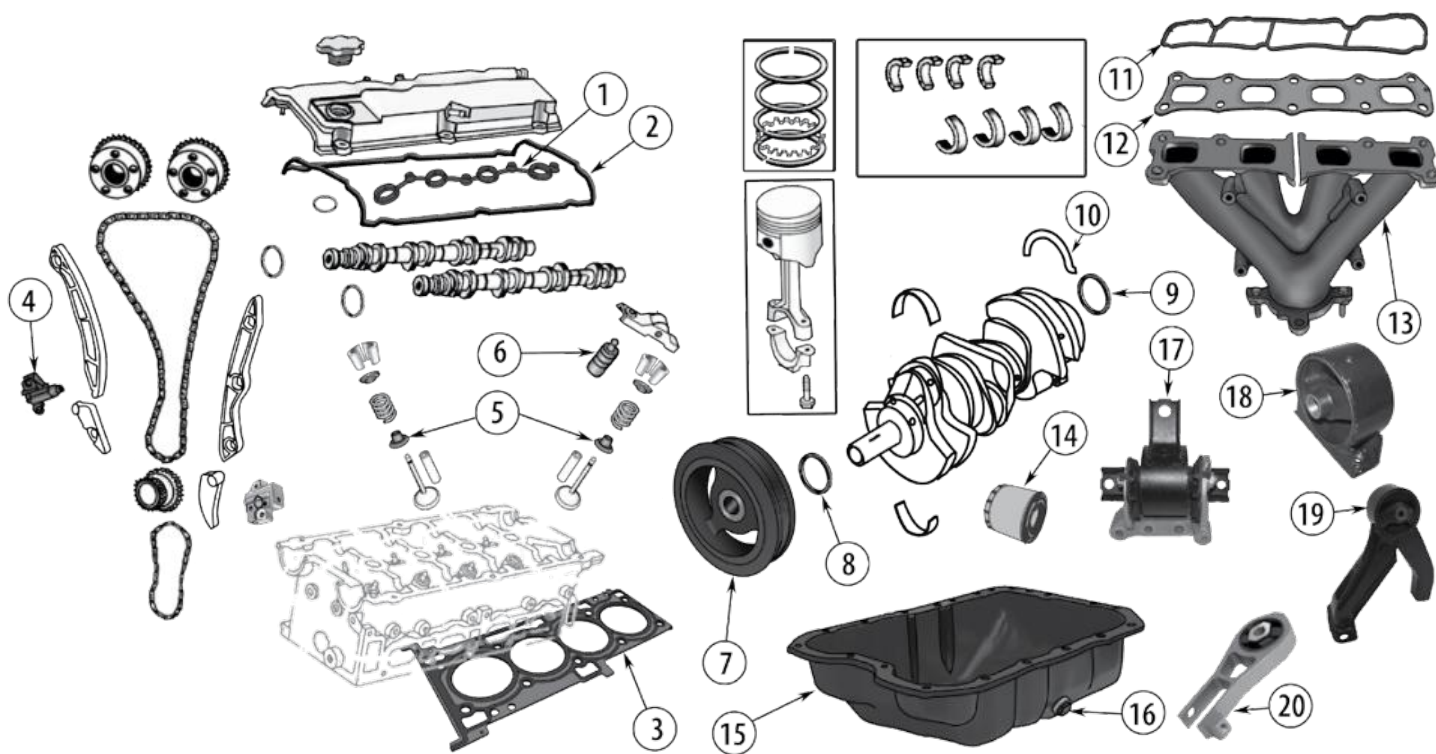

* This Part # not currently carried by Crown Automotive

Item #	Description	Years	Engine	Models	Comments	Replaces Part #
1	Spark Plug Well Gasket	07/17	2.0L, 2.4L	MK	1 Required	4884765AA
		14/18	2.4L	MP, KL, BU	4 Required	5047439AB
2	Valve Cover Gasket	07/17	2.0L, 2.4L	MK		4884762AA
		14/18	2.4L	MP, KL, BU		5047440AC
3	Cylinder Head Gasket	07/17	2.4L	MK		5189976AA
		14/18	2.4L	MP, KL, BU		68188889AF *
4	Timing Chain Tensioner	07/17	2.0L, 2.4L	MK		2441025000
		14/18	2.4L	MP, KL, BU		5047505AA
5	Valve Seal	07/17	2.0L, 2.4L	MK		2222425000 *
		14/17	2.4L	MP, KL, BU	Intake or Exhaust	5047453AA
6	Lifter	14/17	2.4L	KL, BU	Intake or Exhaust	5184332AA