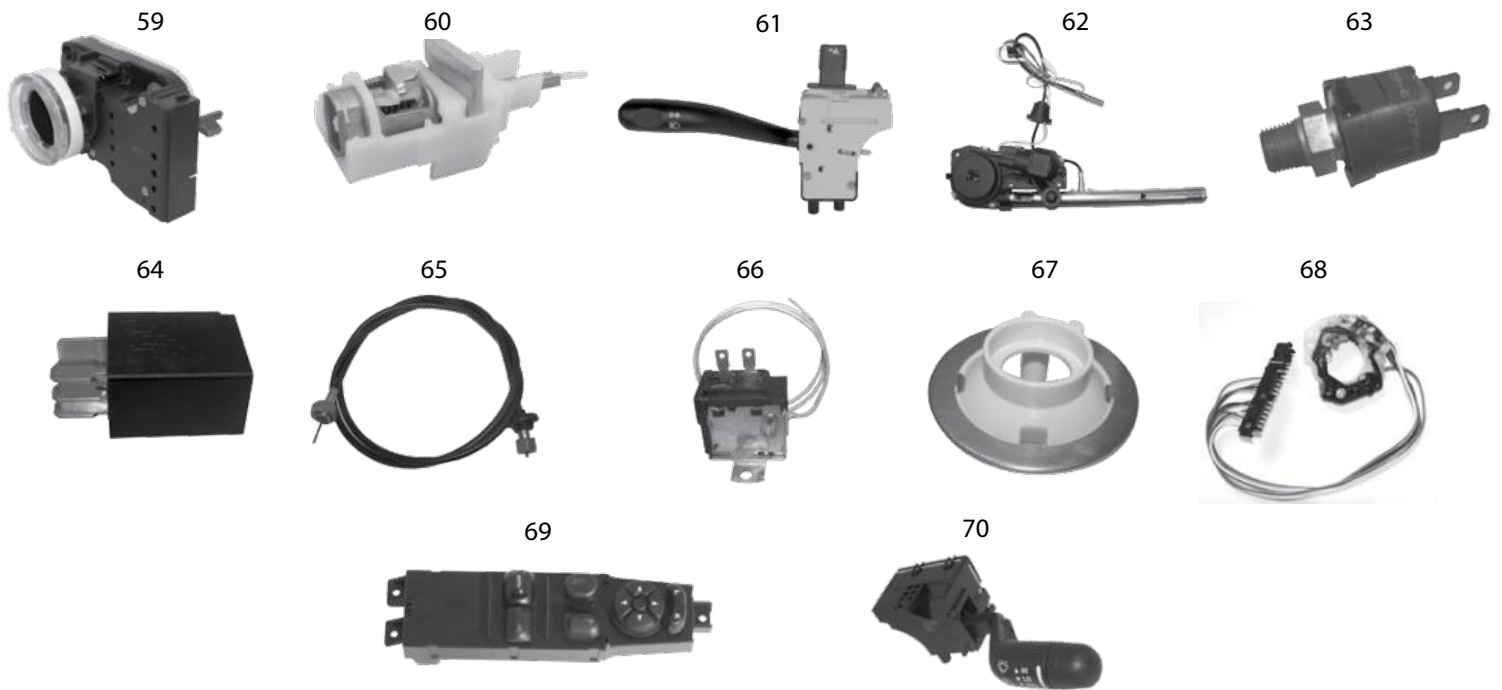

Item #	Description	Model	Year	Engine	Comments	Replaces Part #	
59	Ignition Switch	XJ, MJ	84/94	All	w/o Tilt Wheel	J8128889	
		XJ, MJ	84/94	All	w/ Tilt Wheel	J3250575	
		XJ	95/96	All	Until 6/15/1996	4797401	
		XJ	1996	All	After 6/15/1996	56021346	
		XJ	97/01	All	w/ Automatic Transmission	4565326	
60	Ignition Switch Actuator	XJ	97/01	All		AP1000	
61	Multifunction Switch	XJ	95/96	All	w/ Intermittent Wipers	4728424	
		XJ	97/01	All		56009135	
62	Power Antenna Kit	XJ, MJ	87/96	All		56003151	
63	Power Steering Pressure Switch	XJ, MJ	84/96	All	On Pressure Hose	53000970	
64	Relay	XJ, MJ	84/94	All	Mini SPST Relay	4504215	
		XJ, MJ	91/01	All	Mini SPDT Relay w/ Bracket	4638271	
		XJ	97/01	All	Micro SPDT Relay	4608650	
65	Speedometer Cable	XJ, MJ	1990	All	w/ Speed Control	Upper	53009001
		XJ, MJ	87/90	4.0L	w/ 2WD w/ Speed Control	Lower	53009006
		XJ, MJ	1990	4.0L	w/ 4WD w/ Speed Control	Lower	53006180
66	Thermostat Switch	XJ, MJ	87/90	All	w/ Factory A/C		56002688
		XJ, MJ	91/93	All	w/ Gasoline Engine (KDX China)		56002688
67	Turn Signal Cam	XJ, MJ	84/95	All	w/o Tilt Wheel		J4487711
		XJ, MJ	84/96	All	w/ Tilt Wheel		4487816
68	Turn Signal Switch	XJ, MJ	84/93	All	In Steering Column		56002011
		XJ	1994	All	In Steering Column		56007255
69	Window & Door Lock Switch	XJ	97/01	All	Left Front	w/ 4 Doors	56009449AC
		XJ	97/01	All	Left Front	w/ 2 Doors	56009450AC
70	Wiper Switch	XJ, MJ	84/94	All	w/o Intermittent Wiper w/o Tilt Wheel		56000031
		XJ	84/94	All	w/ Floor Shift w/ Intermittent Wiper w/ Tilt Wheel		56007299
		XJ	97/01	All			4793313