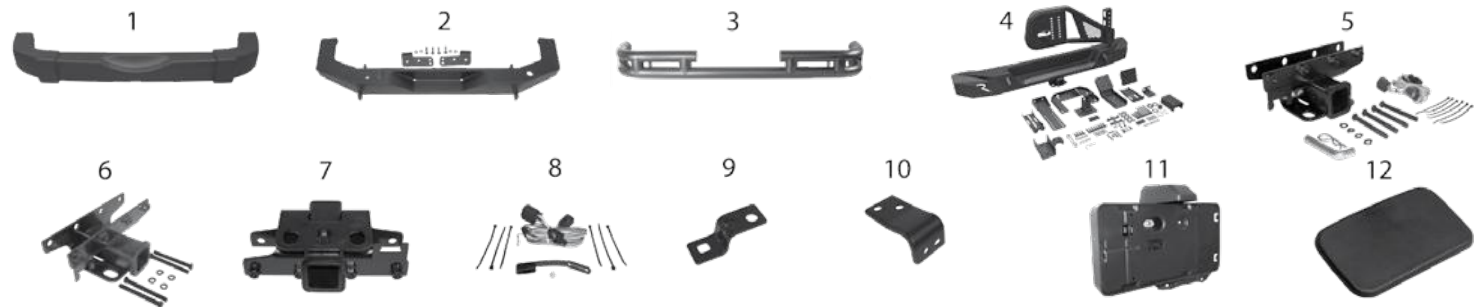

Item #	Description	Years	Comments	Replaces Part #
Rear Bumper & Related				
1	Bumper	07/17	Plastic; Textured Black	1BD22RXFAD
2	HD Bumper	07/17	Plate Steel; Textured Black	RT20014