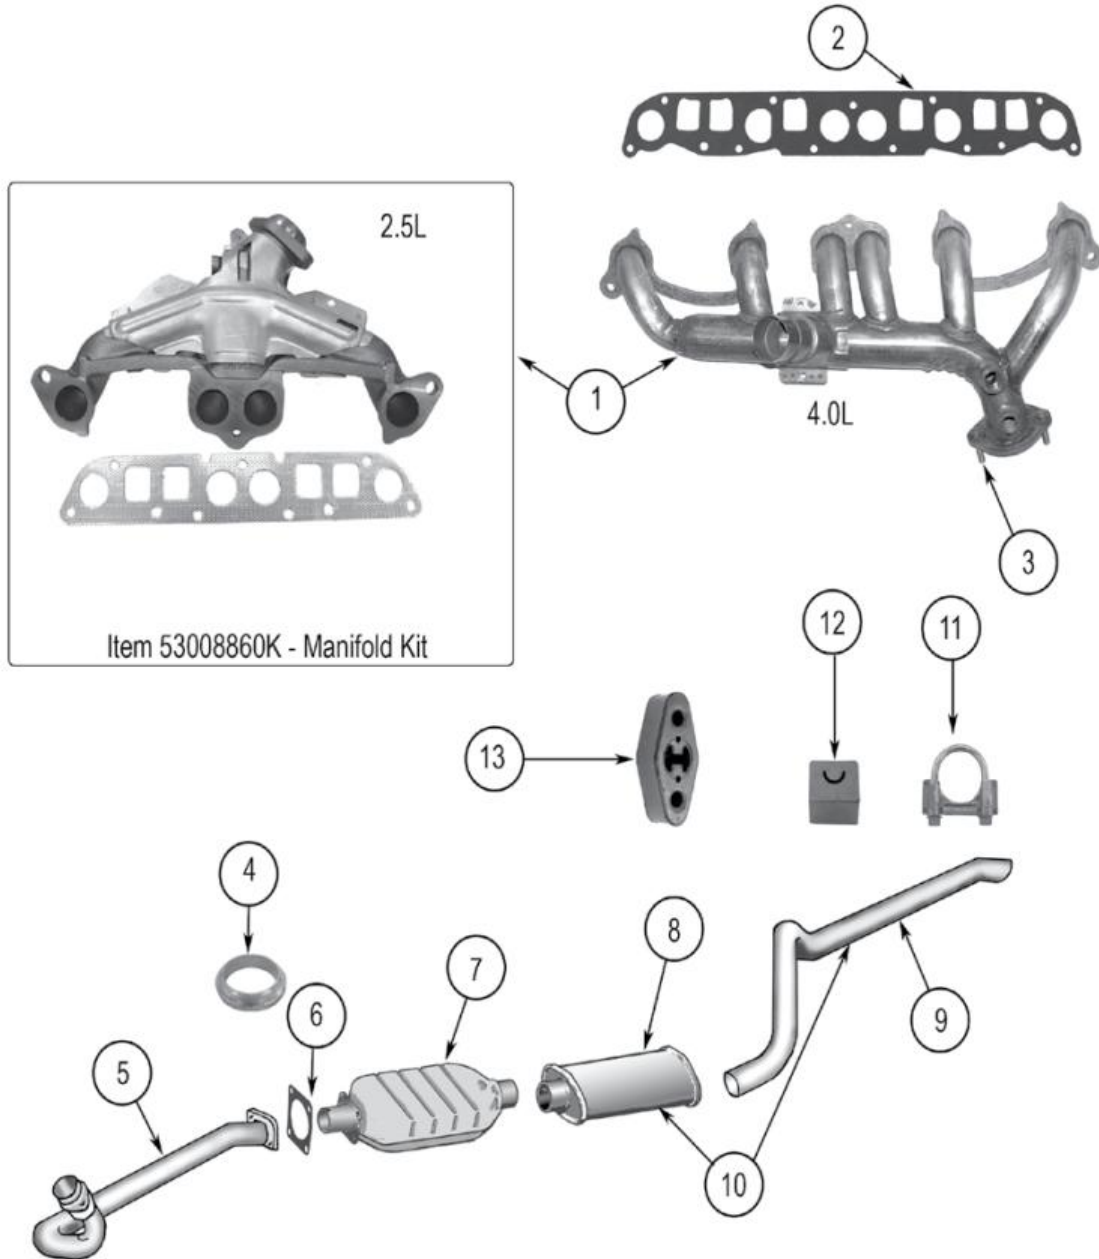

EXHAUST

XJ Cherokee 1984 - 2001 / MJ Comanche 1986 - 1992

Item #	Description	Model	Engine	Years	Comments	Replaces Part #
1	Manifold, Exhaust	XJ, MJ	2.5L	84/90		53008860K
		XJ, MJ	4.0L	87/90		53006244
		XJ, MJ	4.0L	91/99	Includes Flex Bellows	4883385
		XJ	4.0L	00/01	Front	53010196
		XJ	4.0L	00/01	Rear	53010199
	Stainless Steel Header	XJ, MJ	4.0L	91/99		RT36002