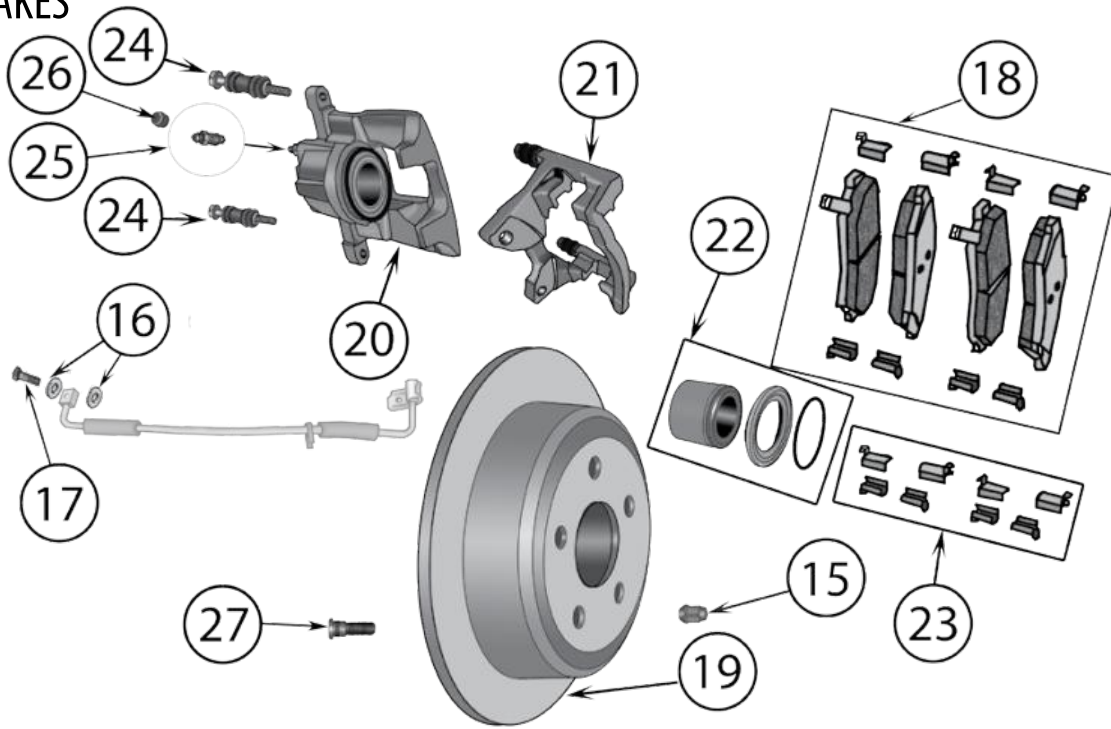

REAR BRAKES