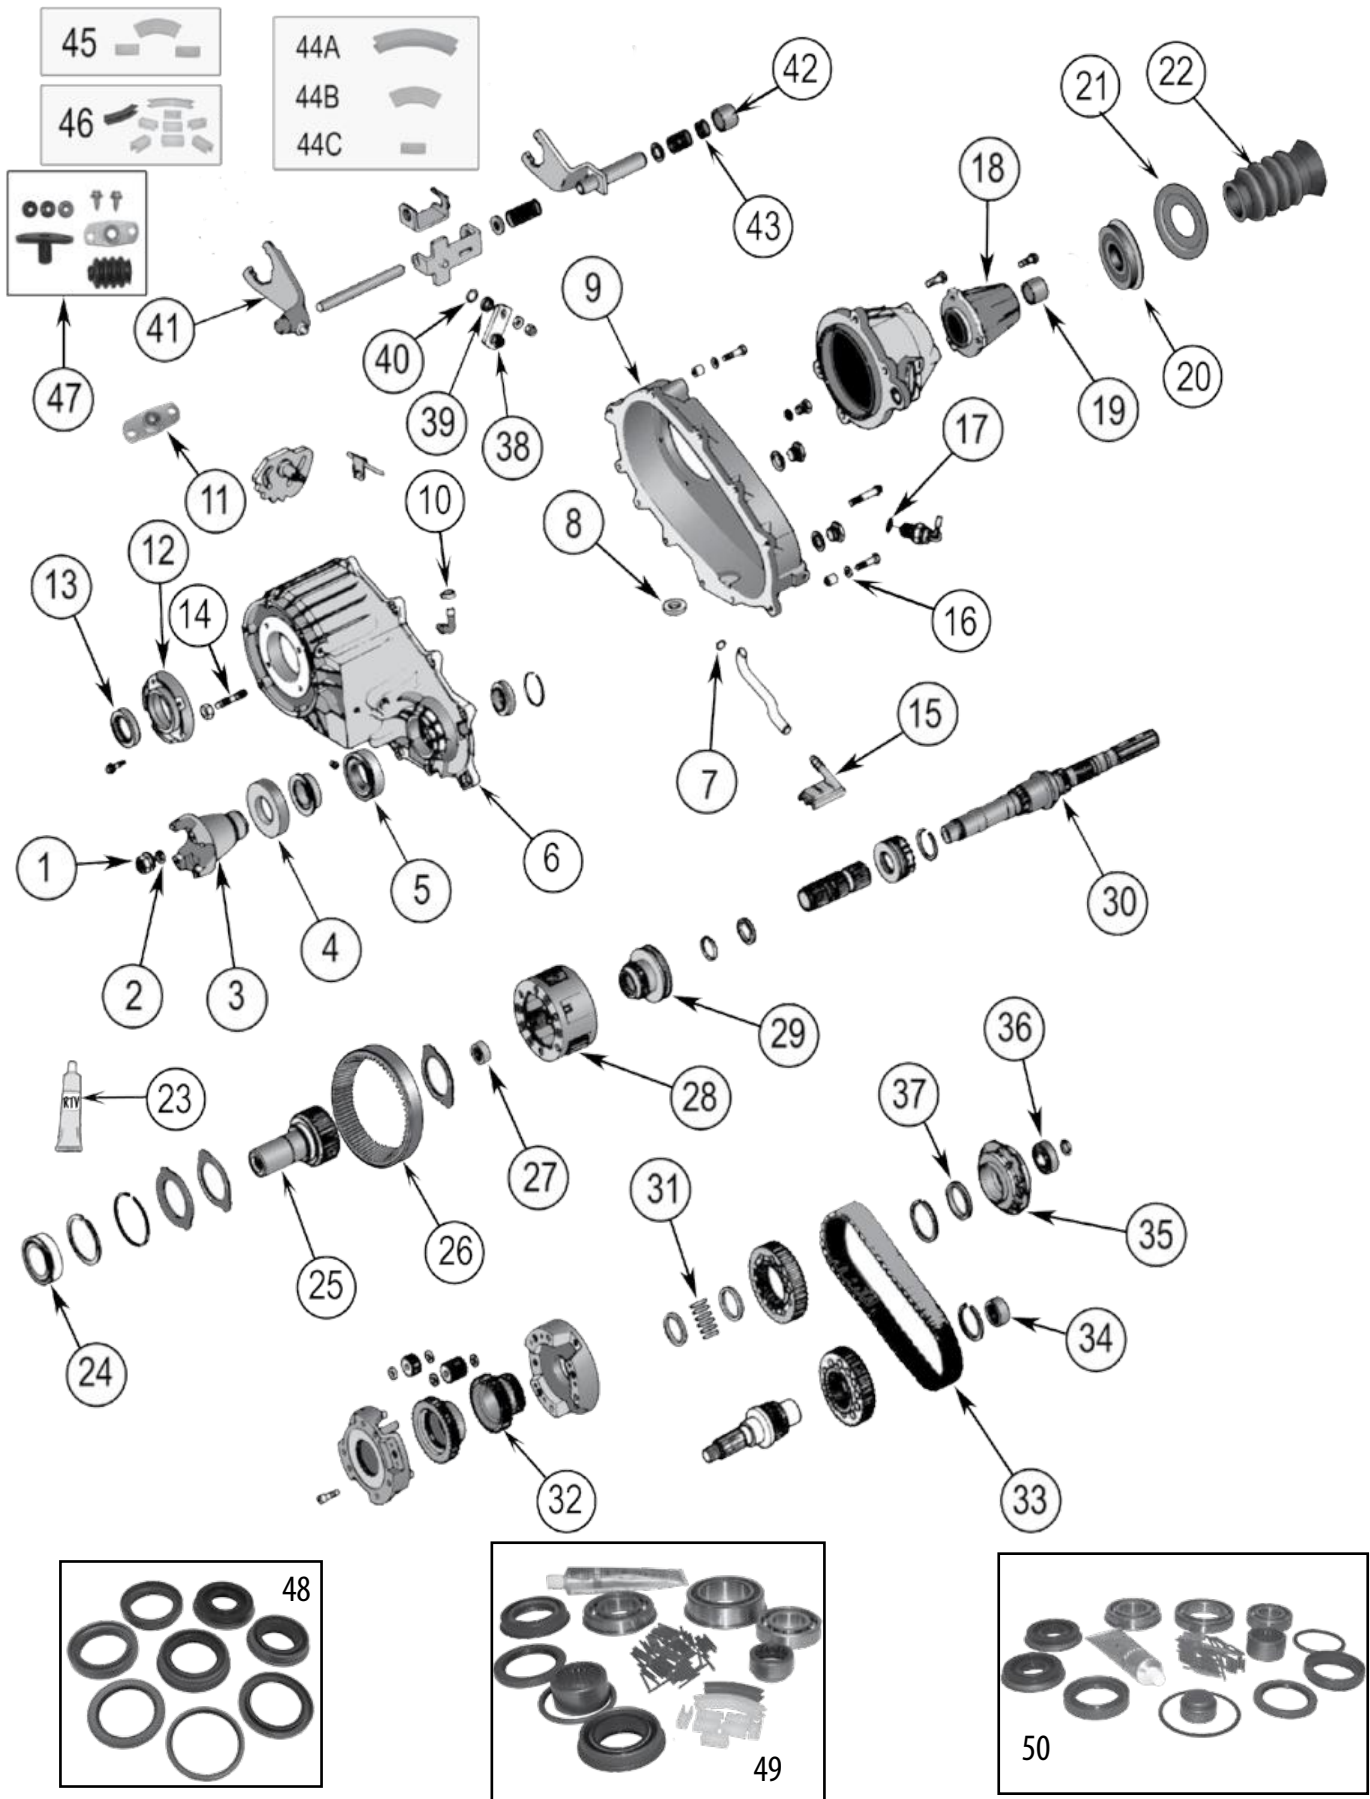

Item #	Description	Year/Model	Comments	Replaces Part #
25	Gear, Input	96/01 XJ, ZJ, ZG		4798126
26	Gear, Annulus	87/93		83503122 *
27	Bearing, Input Pilot			83503507
28	Gear, Planetary	89/95 96/07		53006087 4796903
29	Sleeve, Range Mode Shift	89/95		53006090
30	Main Shaft, Transfer Case	96/00 XJ, ZJ 99/04 WJ		4798145 4798145
31	Bearing Package	87/01 XJ, ZJ, WJ	Includes 53 Roller Bearings	83503543
32	Gear, Differential Drive	87/04 XJ, ZJ, WJ		83503530
33	Chain, Transfer Case	87/01 XJ, ZJ, 99/04 WJ 00/03 WJ 02/07 KJ	w/ 4.0L Engine w/ 4.7L Engine	83504575 5003453AA 5012322AB
34	Bearing, Front Output Shaft	87/04 XJ, ZJ, WJ, KJ	Rear	4269189
35	Pump, Transfer Case Oil	87/04 XJ, ZJ 99/04 WJ	w/ 4.0L Engine	4338936 4338936
36	Bearing, Rear Output Shaft	87/04 XJ, ZJ, WJ	Rear	JA001007
37	Seal, Oil Pump Housing	87/04 XJ, ZJ, WJ		J8130982
38	Bushing, Shift Lever	87/01 XJ, ZJ, ZG		53004810
39	Retaining Ring, Shift Lever	87/01 XJ, ZJ		4167964
40	O-Ring, Shift Lever	87/01 XJ, ZJ		4167963
41	Fork, Range Shift			5003459AA
42	Bushing, Mode Shift Fork	87/96 XJ, ZJ		4338945 *
43	Bushing, Shift Rail			83503514
44A	Pad, Range Shift Fork		2.375" Long, Center	15044
44B	Pad, Mode Shift Fork		1.5" Long, Center	15556
44C	Pad, Shift Fork		.764" Long, Mode or Range Sides	13795
45	Pad Kit, Mode Shift Fork		Includes 2-#44C, 1- #44B	83500994
46	Pad Kit, Shift Fork		Includes 7-#44C, 1- #44A, 1- #44B	15866
47	Repair Kit, Shift Linkage	87/01 XJ, ZJ	Includes Bearings, Bushings, Seal & Hardware	5014148AA
48	Seal Kit		Includes Input, Output & Pump Seals	242SK
49	Master Overhaul Kit	87/93	Includes Bearings, Seals & Gaskets	242EMASKIT
50	Master Overhaul Kit	94/00	Includes Bearings, Seals & Gaskets	242LMASKIT

* This Part # not currently carried by Crown Automotive