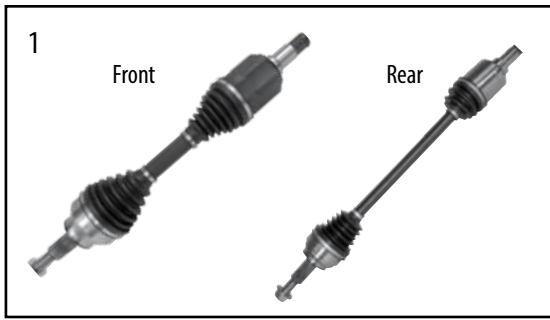

Item #	Description	Years	Engine	Axle Length	Location	Comments	Replaces Part #

WK Grand Cherokee 2011-2017

1	Axle Shaft	11/17			Front Left	w/ MP3010 Transfer Case	4578885AC *
		11/17			Front Left	w/ MP3023 Transfer Case	52124713AC
		11/17			Front Right	w/ MP3010 Transfer Case	4578884AC
		11/17			Front Right	w/ MP3023 Transfer Case	52124712AC
		11/13		195mm	Rear Left or Right	w/ Quadra-Trac II	52123522AA
		2011		215mm	Rear Left or Right	w/ Quadra-Trac II	68035016AB
		11/12		215mm	Rear Left or Right	w/ 2WD	68035016AB
		11/12		225mm	Rear Left or Right		68025001AB *
		11/12	3.6L	230mm	Rear Left or Right	w/ 2WD	52123523AA
		11/12	5.7L	230mm	Rear Left or Right	w/ 4WD	52123523AA
		11/12	3.0L Dsl.	230mm	Rear Left or Right	w/ 4WD	52123523AA
		14/17	3.6L	All	Rear Left or Right	w/ 4WD w/ Quadra-Trac II	52123522AA
		13/15	3.6L	All	Rear Left or Right	w/ 2WD	52123523AA
		13/17	5.7L	All	Rear Left or Right	w/ 4WD	52123523AA
13/17	3.0L Dsl.	All	Rear Left or Right	w/ 4WD	52123523AA		
2	Axle Shaft Seal	11/17		195mm	Rear Right		68084184AA *
		11/17		195mm	Front Left		68084185AA *
		11/17		195mm	Front Right		68084184AA *
		11/17		195mm	Rear Left		68084185AA *
		11/17		230mm	Rear Left		68084194AA
		11/12		215mm	Rear Left or Right		68014931AA
		11/12		225mm	Rear Left or Right		68084595AA
		11/17		230mm	Rear Right		68084193AA
3	Pinion Seal	11/17		All	Front		68084183AA
		11/17		195mm	Rear Left or Right		68084189AA *
		11/12		215mm	Rear Left or Right		4862634AA
		11/12		225mm	Rear Left or Right		68019927AA
		11/17		230mm	Rear Left or Right		68084189AA *
4	Pinion Bearing Set	11/12		215mm	Rear Inner	Includes Bearing & Cup	4862630AA
		11/12		215mm	Rear Outer	Includes Bearing & Cup	4862631AA
5	Carrier Bearing Set	11/12		215mm	Rear Left	Includes Bearing & Cup	4862633AA

MK Compass / Patriot

1	Axle Shaft	07/17			Front Left	w/ 2.0L Gas, 2.4L Engines	5085220AC
		14/17			Front Left	w/ 6F24 Transmission	52123871AB
		07/10			Front Right	w/ 2.4L Engine w/ AWD	5273438AE
		11/17			Front Right	w/ 2.4L Engine w/ CVT, T355 Transmission w/ AWD	5273438AE
		07/17	2.0L Gas, 2.4L		Front Right	w/ FWD w/ T355 Transmission; Does not Include Bracket or Inner Axle Shaft	5105649HS

* This Part # not currently carried by Crown Automotive