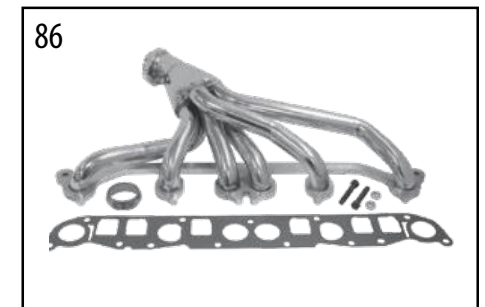

4.0 Liter (242) AMC Engine

ENGINE

Item #	Description	Years	Models	Comments	Replaces Part #
69	Transmission Mount Stabilizer	91/95	YJ	2 Required	J0945266
70	Transmission Mount Stud	91/95	YJ	At Crossmember	J5358879
71	Exhaust Insulator	87/95	XJ, MJ		53000101
72	Engine Mount	97/06	TJ	Left or Right	52019278
		87/01	YJ, XJ	LHD; Left or Right	52040267
		91/01	XJ	RHD; Left	52040267
		91/01	XJ	RHD; Right	52020018
		93/98	ZJ, ZG	Left	52018281
		93/98	ZJ, ZG	Right	52018280
		99/04	WJ, WG	Left	52058929
		99/04	WJ, WG	Right	52058928
73	Transmission Mount	97/06	TJ		52058551
		91/95	YJ		52002625
		87/99	XJ, MJ	w/o BA10/5 Transmission	52002334
		00/01	XJ		52059347AB
74	Transmission Mount	99/04	WJ, WG	w/ 4WD	52058994
		99/04	WJ	w/ 2WD	52058995
		97/98	ZJ		52058485
75	Transmission Mount	93/96	ZJ	w/ Automatic Transmission	52018857
		93/94	ZJ	w/ AX15 Transmission	52018096
76	Transmission Mount Bushing	93/94	ZJ	w/ AX15 Transmission	52017863
77	Transmission Mount	87/89	All	w/ BA10/5 Transmission	83505567
78	Engine Mount Kit	91/95	YJ	Incl. Engine Mounts, Transmission Mount, Isolators, & Studs	52019201K
79	Engine Mount Kit	87/89	XJ, MJ	w/ BA10/5 Transmission; Includes Engine Mounts & Transmission Mount	52019201KK
80	Engine Mount Kit	97/06	TJ	Includes Engine Mounts & Transmission Mount	52019278K
81	Timing Chain Kit	87/93	All	Includes Timing Chain, Sprockets, Guide, & Gaskets	33002977K
82	Timing Chain Kit	94/98	All	Includes Timing Chain, Sprockets, Guide, & Gaskets	53020444KE
83	Timing Chain Kit	99/06	All	Includes Timing Chain, Sprockets, Guide, & Gaskets	53020444KL
84	Oil Pan Kit	97/99	TJ	Includes Oil Pan & Gasket	53020833K
		91/98	YJ, ZJ, ZG	w/o Sensor Hole; Includes Oil Pan & Gasket	53020833K
		87/01	XJ, MJ	w/o Sensor Hole; Includes Oil Pan & Gasket	53020833K
85	Manifold Kit	91/99	TJ, YJ, XJ, MJ, ZJ	Includes Manifold & Gasket, Exhaust Seal, & Studs	4883385K
86	Stainless Steel Header Kit	91/99	TJ, YJ, XJ, MJ, ZJ	Includes Header, Gasket, Exhaust Seal, Studs, & Nuts	RT36001