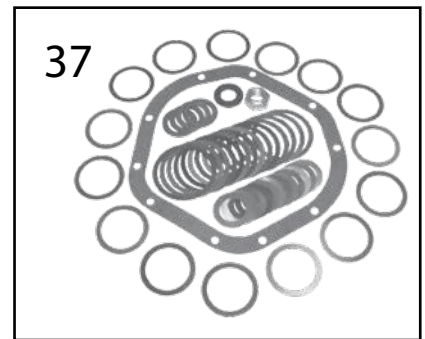

Item #	Description	Years	Comments	Ratio	Includes	Replaces Part #
4	Case Kit, Differential, Standard	00/03	Less Gear Set; Uses 3/8" Bolts	3.73 & Lower		J8130017
5	Case Assembly, Differential	03/06	Standard; Uses 7/16" Bolts	3.73 & Lower		5103031AA *
6	Case Assembly, Differential	97/04	Trac-Lok; Uses 3/8" Bolts	3.73 & Lower	5	J0994341
		97/04	Trac-Lok; Uses 3/8" Bolts	3.73 & Lower	2, 3, 5, 12, 32, 34	83505431
		03/06	Trac-Lok; Uses 7/16" Bolts	3.73 & Lower	2, 3, 5, 12, 32, 34	5103017AA
		03/06	Tru-Lok; Uses 7/16" Bolts	4.10 & Higher	6	52104572AA *
7	Gear Set, Differential, Standard	00/06		All	7, 12	4778595
8	Gear Set, Differential, Trac-Lok	97/06		All	8, 12, 32, 34	83505432
9	Disc Kit, Differential	97/06	w/ Trac-Lok	All		J0994345
10	Shaft, Differential	97/06	w/ Standard or Trac-Lok	All		83503069
11	Pin, Differential Shaft	1997	Roll Pin	All		J0636360
		98/99	Threaded Pin	All		5252502
		00/06	w/ Standard or Trac-Lok; Roll Pin	All		J0636360
12	Bolt Kit, Ring Gear	97/02	Includes 10 3/8"-24 Bolts	All		4720891
		02/06	Includes 10 7/16"-20 Bolts	All		5012810AC
13	Bearing Kit, Pinion	97/06	Inner	All		J8124051
14	Shim Set, Pinion	97/06	w/ Standard or Trac-Lok	All	14, 21, 22, 32	J8129221
15	Bearing Kit, Pinion	97/06	Outer	All		J8124052
16	Slinger, Pinion	97/06		All		J0636566
17	Seal, Pinion	97/01	Non-Flanged	All		83503390
		01/06	w/ Standard or Trac-Lok; Flanged	All		5072473AA
		03/06	w/ Tru-Lok	All		5066446AA
18	O-Ring, Pinion Yoke	03/06	w/ Tru-Lok	All		5012453AA
19	Yoke, Pinion	1997	w/ Standard or Trac-Lok	All		83503388
		98/06	w/ Standard or Trac-Lok	All		4897026AA
		03/06	w/ Tru-Lok	All		4797689
20	Strap & Bolt Kit, U-Joint	97/06	Hex Head Bolts	All		4006698K
		97/06	12-Point Head Bolts	All		4006928K
21	Washer, Yoke	97/06	w/ Standard or Trac-Lok	All		J4004913
22	Nut, Pinion	97/06	w/ Standard or Trac-Lok	All		J0801367
		03/06	w/ Tru-Lok; Flanged	All		5017755AA

* This Part # not currently carried by Crown Automotive