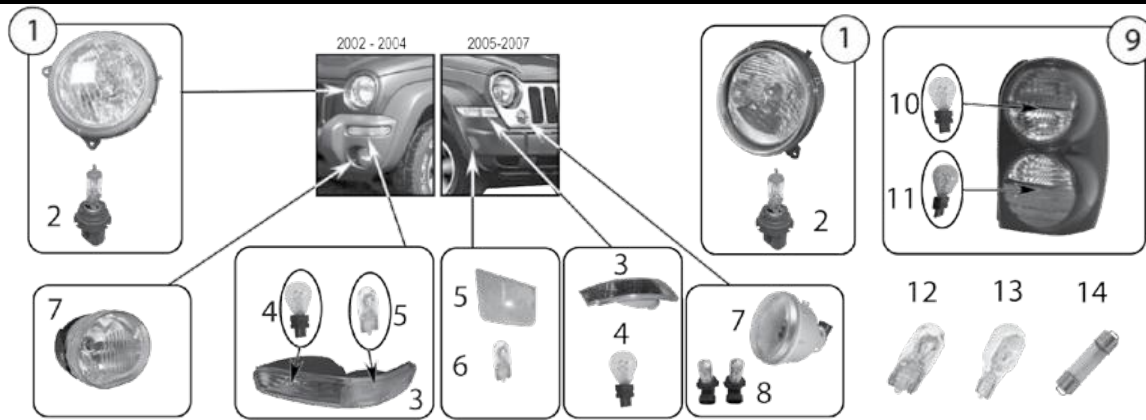

Item #	Description	Position	Years	Comments	Replaces Part #
Front					
1	Headlight Assembly	Left Left Right Right	02/04 05/07 02/04 05/07	USA & Canada; Includes Bulb USA & Canada; Includes Bulb USA & Canada; Includes Bulb USA & Canada; Includes Bulb	55155809AA 55157141AA 55155808AA 55157140AA
2	Headlight Bulb LED Headlight Bulb Set	L or R L & R	02/07 02/07	Low & High Beam; 9007 Bulb Low & High Beam; 9007 White LED Bulbs	L0009007QL RT28060
3	Parking & Side Marker Light Parking Light	Left Right Left Right	02/04 02/04 05/07 05/07	USA & Canada Only USA & Canada Only	55155911AC 55155910AC 55156767AE 55156766AE
4	Turn Signal, Parking Light Bulb LED Turn Signal, Parking Light Bulb Set	L or R L or R L & R	02/07 02/07 02/07	3157 Bulb 3157 Long Life Bulb 3157 White LED Bulbs	L0003157 L003157KLC RT28067
5	Side Marker Light	Left Right	05/07 05/07		55156883AB 55156882AB
6	Side Marker Bulb	L or R	02/07	168 Bulb	L0000168
7	Fog Light	Left Right L or R	02/04 02/04 05/07		5083895AC 5083896AC 55156866AA
8	LED Fog Light Bulb Set	L & R	05/07	H10 (9145) White LED Bulbs	RT28047
Rear					
9	Tail Light	Left Left Right Right	02/04 05/07 02/04 05/07	USA & Canada USA & Canada USA & Canada USA & Canada	55155829AF 55157061AF 55155828AF 55157060AF
10	Bulb	L or R	02/07	Parking Light, Brake Light, Reverse Light; 3157 Bulb	L0003157
11	Turn Signal Bulb LED Turn Signal Bulb Set	L or R L or R L or R L & R	02/04 05/07 02/04 02/04	3157 Bulb 3757A Amber Bulb 3157 Long Life Bulb 3157 White LED Bulbs	L0003157 L003757NAK L003157KLC RT28067
12	License Plate Bulb		02/07	168 Bulb	L0000168
13	High Mount Brake Bulb LED High Mount Brake Bulb		02/07 02/07	921 Bulb 921 White LED Bulb	L0000921 RT28069
Miscellaneous & Interior Bulbs					
14	Bulb		02/04 02/07	Cargo Area & Dome Light; 212-2 Bulb Floor Courtesy; 906 Bulb	J8128482 G9436750