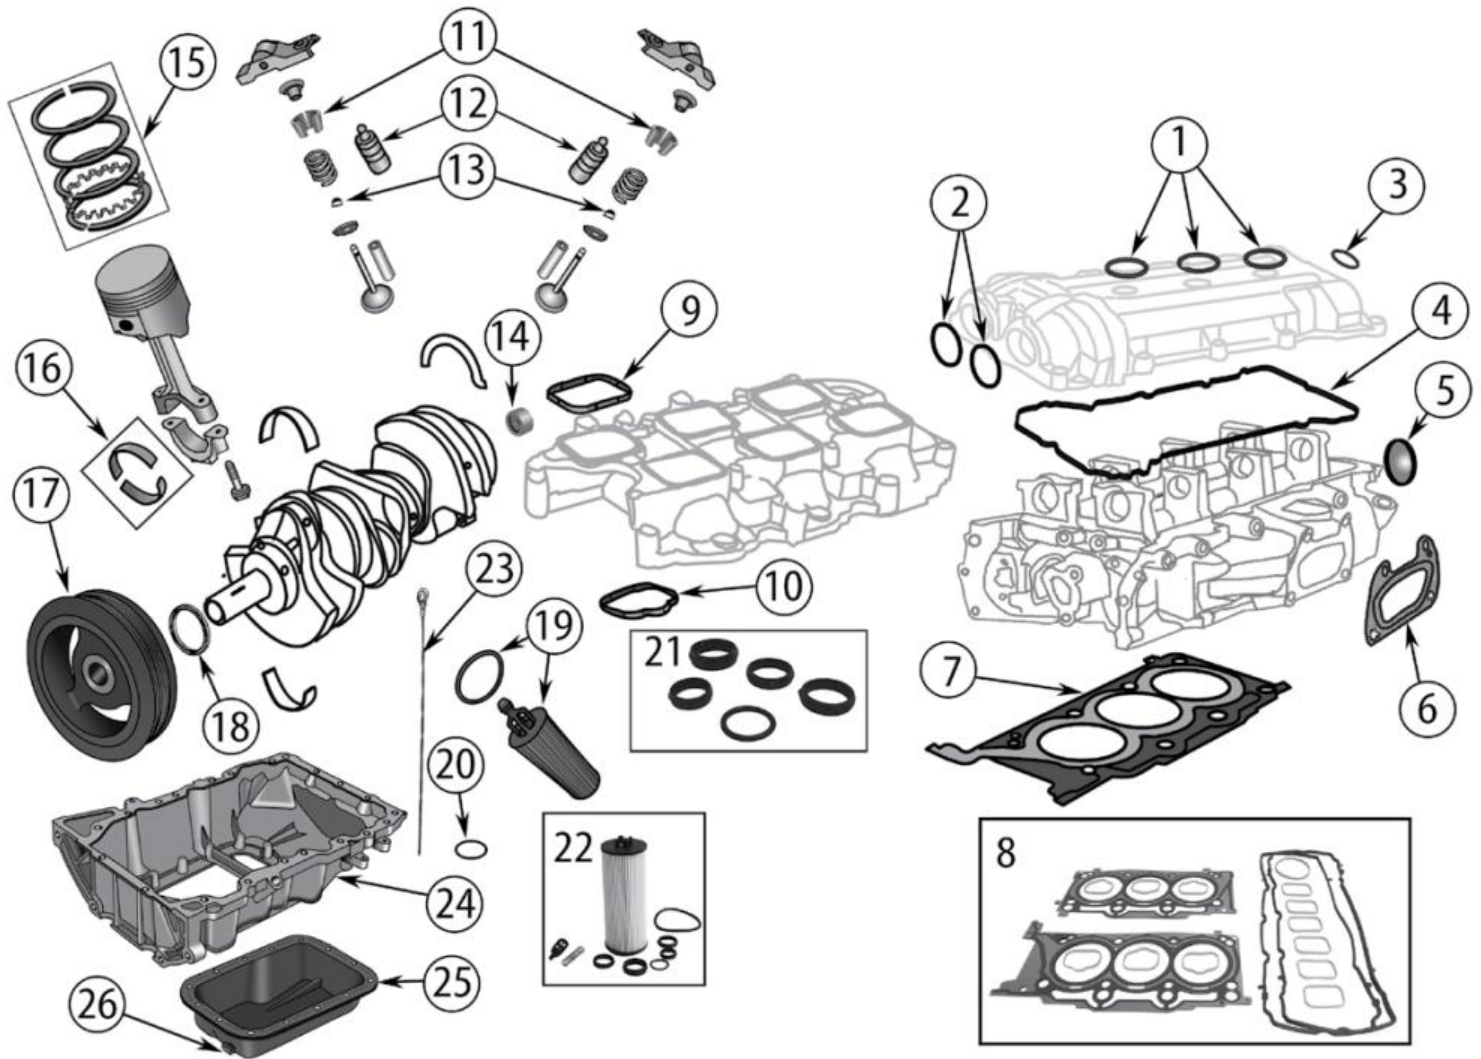

Item #	Description	Years	Engine	Models	Comments	Replaces Part #
1	Spark Plug Well Gasket	11/17	All	All	Left or Right	5184778AB *
2	Camshaft Seal	11/17	All	All	Left or Right; Intake or Exhaust	5184855AB
3	Camshaft Sensor Seal	11/17	All	All	Left or Right	5184772AB *
4	Valve Cover Gasket	11/17	All	All	Left	5184595AE
		11/17	All	All	Right	5184596AE

* This Part # not currently carried by Crown Automotive