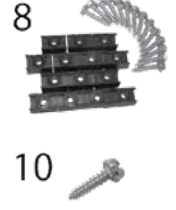

Item #	Description	Location	Years	Color	Comments	Replaces Part #
5	Door Handle	Left	87/95	Black	Exterior; w/ Full Steel Door	55076223
		Right	87/95	Black	Exterior; w/ Full Steel Door	55076222
6	Door Handle	Left	87/95	Black	Exterior; w/ Half Door	55176549AB
		Right	87/95	Black	Exterior; w/ Half Door	55176548AB
7	Door Handle	Left	87/95	Chrome	Exterior; w/ Full Steel Door	J5758173
		Right	87/95	Chrome	Exterior; w/ Full Steel Door	J5758172
8	Door Handle Keeper	L or R	87/95	Zinc	Exterior; Paddle Style	55076221
9	Door Striker	Left	87/95			55029455K
		Right	87/95			55029454K
	Door Striker Set	L & R	87/95			550294545K
10	Door Lock Rod Clip	L or R	87/95	Black		4658677
11	Retainer	Right	87/95	White	Door Actuator Rod Mounting & Tailgate Latch	J4003672
12	Side Steps	L & R	87/95	Textured Black	3" Tubular	RT26016
		L & R	87/95	Matte Black	3" Tubular	RT26015
13	Entry Guard Set	L & R	87/95	Polished Stainless	Stick-On Type	RT34010
		L & R	87/95	Black	Stick-On Type	RT26004

Item #	Description	Position	Years	Comments	Replaces Part #	
Fender & Related						
1	Fender	Left	87/95	Black Primed	55013515	
		Right	87/95	Black Primed	55013514	
2	Fender Flare	Front	Left	87/95	w/o Renegade Package	5AH15JX9
		Front	Right	87/95	w/o Renegade Package	5AH14JX9
3	Fender Flare	Rear	Left	87/95	w/o Renegade Package	5AH17JX9
		Rear	Right	87/95	w/o Renegade Package	5AH16JX9
4	Fender Flare Extension	Left	87/95	w/o Renegade Package	55007317	
		Right	87/95	w/o Renegade Package	55007316	
5	Fender Flare Kit		87/95	4-Pieces; Includes Hardware; w/o Renegade Package	5AHK	
6	Fender Flare Kit		87/95	6-Pieces; Includes Hardware; w/o Renegade Package	5AHK6	
7	Fender Flare Hardware Kit	Front	87/95	Includes 16 Screws & 16 Nuts; w/o Renegade Package	5AHFRKIT	
8	Fender Flare Hardware Kit	Rear	87/95	Includes 14 Screws & 14 Nuts; w/o Renegade Package	5AHRRKIT	
9	Fender Flare Nut		87/95		J4004868	
10	Fender Flare Mounting Screw	F or R	87/95		J9416223