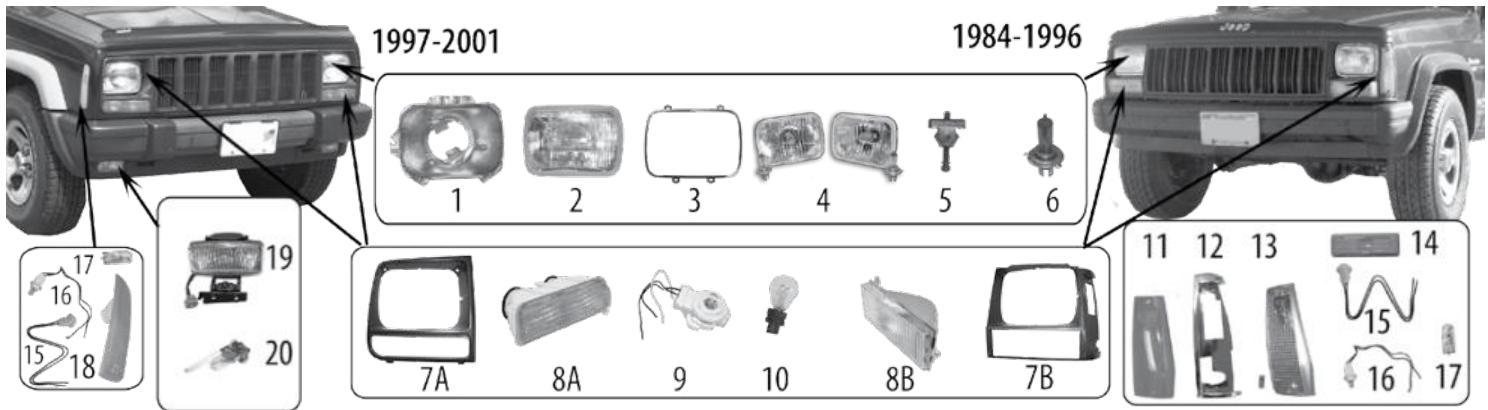

Miscellaneous & Interior Bulbs

29	Dome Light Bulb	87/93		212-2 Bulb	J8128482
30	Courtesy Light Bulb	87/95		89 White Bulb	L0000089
	Engine Compartment Light Bulb	94/95		105 White Bulb	L0001003

*This Part # not currently carried by Crown Automotive