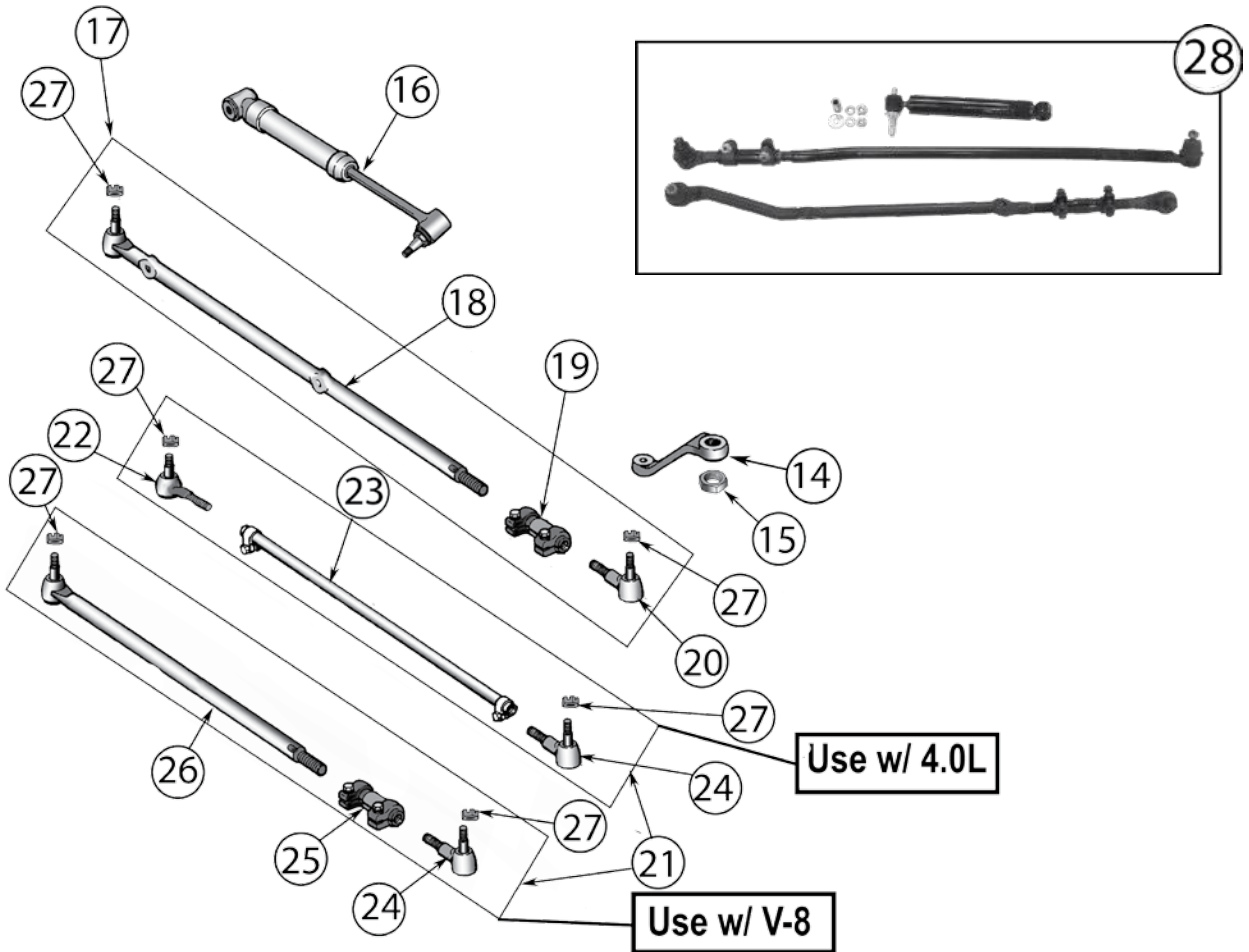

Item #	Description	Position	Years	Model	Comments	Replaces Part #
19	Steering Adjuster	Drag Link	93/98	All	5.0" Long	52005742
20	Tie Rod End	Drag Link; to Pitman Arm	93/98	All	w/ Left Hand Threads	52005739
21	Tie Rod Assembly Kit		93/98	All	w/ 4.0L Engine; LHD	52087674K
			93/98	All	w/ 5.2L, 5.9L Engines	52037996K
22	Tie Rod End	Tie Rod; to Drag Link	93/98	All	LHD w/ 4.0L Engine; w/ Right Hand Threads	52005740
		Tie Rod; to Drag Link	94/96	ZJ	RHD	53054315
23	Steering Adjuster	Tie Rod	93/98	All	w/ 4.0L Engine; 34.5" Long	52087674
24	Tie Rod End	Tie Rod; Left Side	93/98	All	w/ 4.0L Engine; w/ Left Hand Threads	52005741
			93/98	All	w/ 5.2L, 5.9L Engines; w/ Left Hand Threads	52005739
25	Steering Adjuster	Tie Rod	93/98	All	w/ 5.2L, 5.9L Engines; 5.0" Long	52005742
26	Tie Rod End	Tie Rod; to Drag Link	93/98	All	w/ 5.2L, 5.9L Engines	52037996
27	Tie Rod End Nut		93/98	All	Tie Rod or Drag Link to Knuckle or Pitman Arm	J0274428
28	Heavy Duty Steering Kit		93/98	All	LHD; w/ 4.0L Engine; w/ Stabilizer	RT21005
			93/98	All	LHD; w/ 4.0L Engine; w/o Stabilizer	RT21004
			93/98	ZG	RHD; w/ 4.0L, 2.5L Diesel Engines; w/ Stabilizer	RT21007
			93/98	ZG	RHD; w/ 4.0L, 2.5L Diesel Engines; w/o Stabilizer	RT21006
29	Power Steering Pump Seal Kit		93/96	ZJ		83501825
30	Power Steering Pump Seal Kit		93/96	ZJ		4728247
31	Power Steering Pump Bearing	Front	93/98	All		83504034
32	Power Steering Pump Seal		93/96	ZJ		83501814
33	Power Steering Pump Vane Kit		93/96	ZJ		83501827
34	Steering Gear Valve Assembly Bearing		93/98	All	Located inside Valve Assembly	J8130142
35	Steering Gear Sector Shaft Seal Kit		93/96	ZJ		J8134568
			97/98	All		4470365
36	Steering Gear Seal Kit		93/98	ZJ	LHD	J8125039
			97/98	ZG	LHD w/o Speed Proportional Steering	J8125039
37	Steering Gear Rack Seal Kit		93/96	ZJ		4728249
38	Steering Gear Valve Assembly Bearing Kit		93/98	All	Located on End of Valve Assembly	J8130152
39	Steering Gear Valve Assembly Seal Kit		93/96	ZJ		J3204833
40	Steering Gear Adjuster Plug Seal Kit		93/96	ZJ		J8130157
			97/98	All		4886349AA
41	Steering Gear End Plug Seal Kit		93/98	All		J8125037
42	Steering Gear Thrust Bearing Repair Kit		97/98	ZJ		4897000AA
43	Steering Gear Rack Kit		93/98	All	Includes Rack; Hardware & Grease	4713061
44	Steering Gear Seal Kit		93/98	ZJ		J8125038