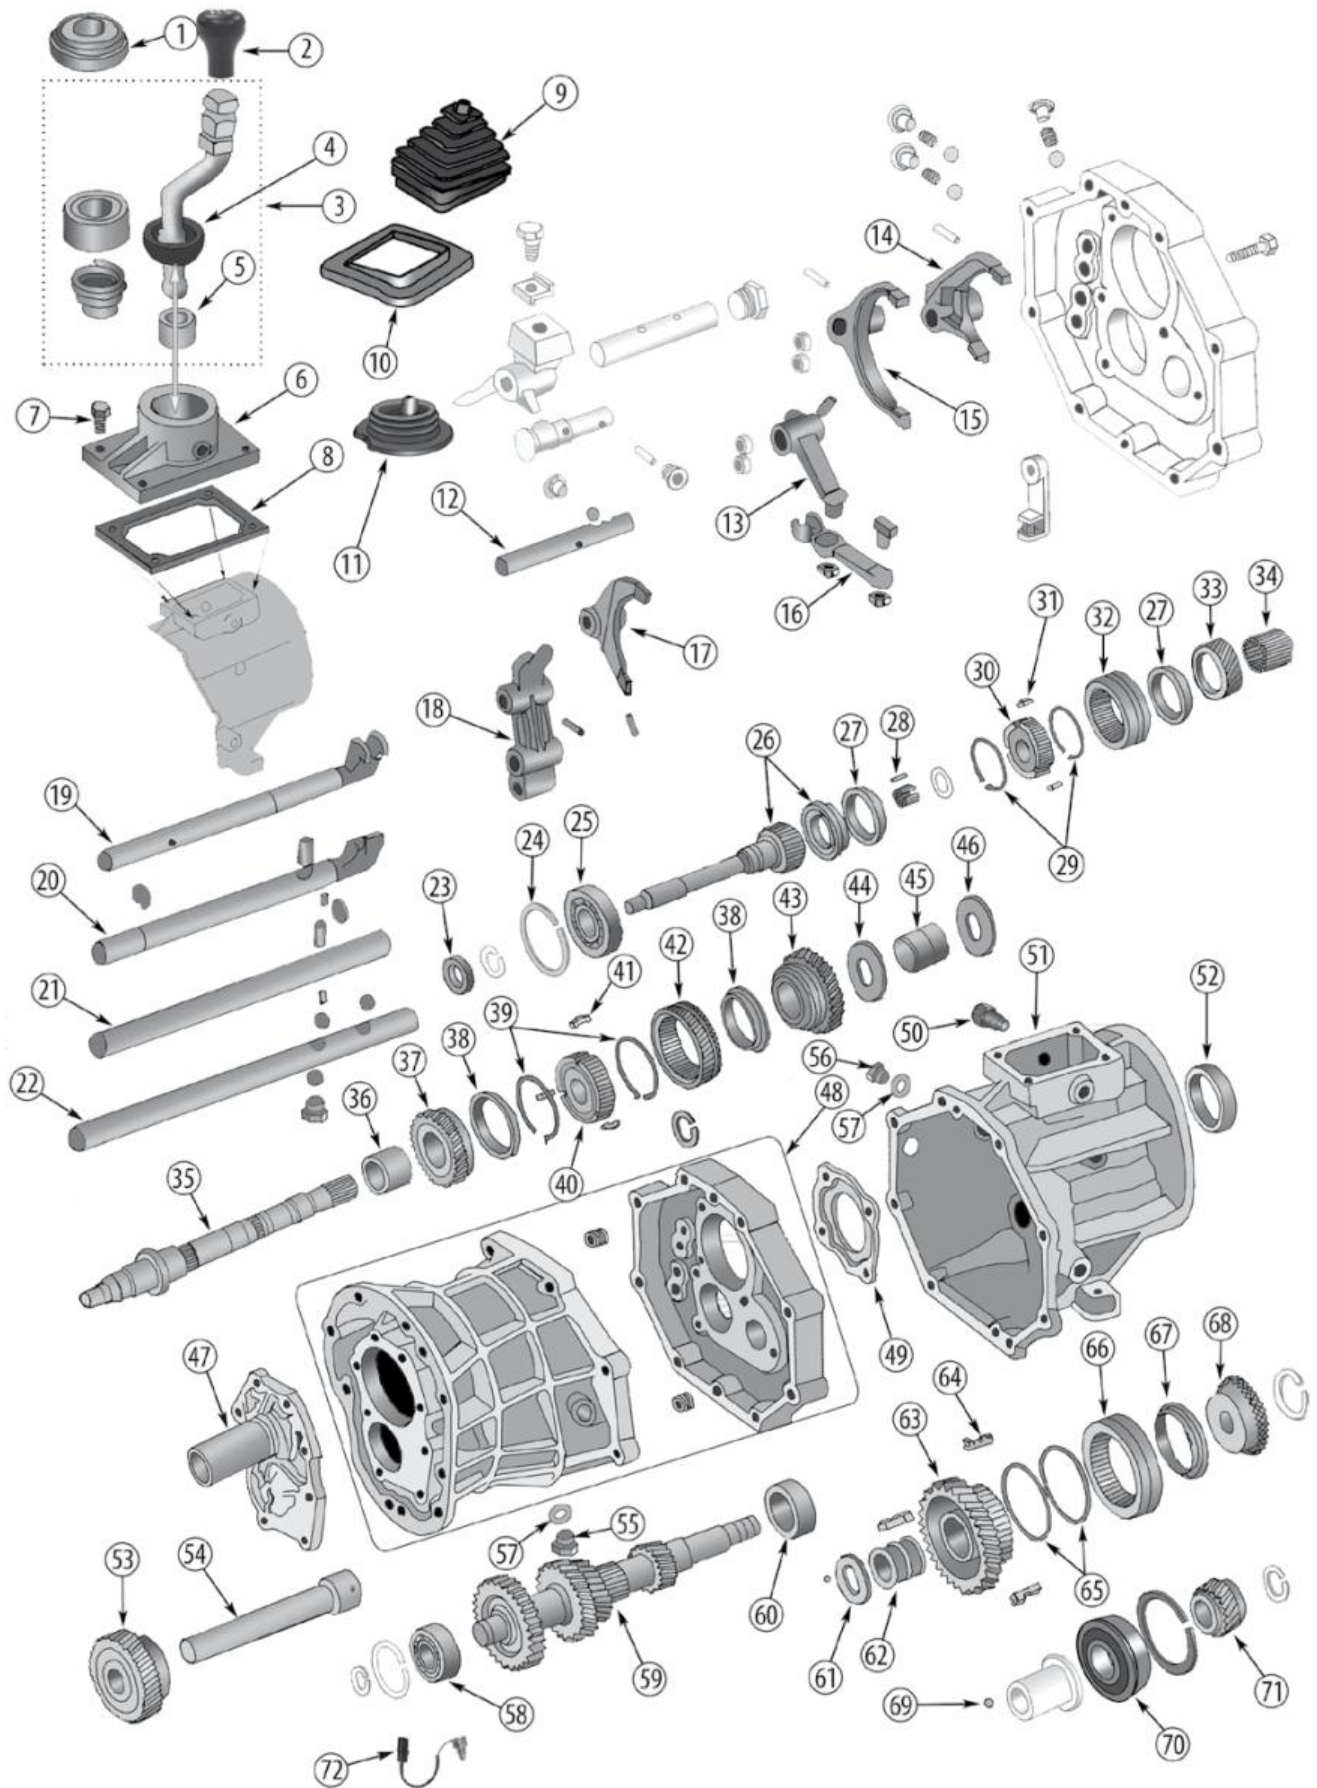

Item #	Description	Comments	Replaces Part #
1	Boot, Gear Shift		83500520
2	Knob, Gear Shift		53000605
3	Lever Assembly, Gear Shift	YJ XJ, MJ w/ 4.0L	5252055 5252042
4	Seal, Shift Retainer		4864226X
5	Bushing, Shift Lever		83500519
6	Retainer, Shift Control		4864226 *
7	Bolt, Shift Lever Housing		83500525
8	Gasket, Shift Retainer	88/96 XJ, MJ; 88/95 YJ; ZJ	5252043
9	Shift Lever Boot	Upper; TJ	52078558
10	Bezel, Gearshift Lever Boot	84/94 XJ, MJ; TJ	53000056AB
11	Shift Lever Boot	Lower; TJ	52078970AC
12	Shaft, Rear Reverse Gear		5252065
13	Fork, Reverse Gear Shift		5252056
14	Fork, 1st & 2nd Gear Shift		5252057
15	Fork, 3rd & 4th Gear Shift		5252058
16	Arm, Reverse Shift		5252060
17	Fork, 5th Gear Shift		5252059
18	Head, Reverse Gear Shift		5252064
19	Shaft, 3rd & 4th Gear Shift		5252068
20	Shaft, 1st & 2nd Gear Shift		5252066
21	Shaft, Front Reverse Gear Shift		5252070
22	Shaft, 5th Gear Shift		5252071
23	Seal, Input		5252053
24	Snap Ring, Input Shaft		83506214
25	Bearing, Input Shaft	Front	83506074
26	Shaft, Input	88/91; Pilot Diameter: 5/8" 92/97; Pilot Diameter: 3/4" 98/99	5252081 4636370 4897048AA *
27	Blocking Ring, 3rd & 4th Gear Synchronizer	88/99; 2 Required	83506253
28	Bearing, Input Shaft	Rear	83506078
29	Spring, 3rd & 4th Gear Synchronizer	2 Required	83506255
30	Hub, Synchronizer, 3rd & 4th Gear		83506248
31	Key, Synchronizer, 3rd & 4th Gear	3 Required	83506251
32	Sleeve, Synchronizer, 3rd & 4th Gear	88/97 98/99	83506249 4897050AA *
33	Gear, 3rd	88/97; 31 Teeth 98/99	5252079 4897047AA *
34	Bearing, 3rd Gear	Caged Roller Bearing	83506077
35	Shaft Output	w/ 4WD	83506243
36	Bearing, 2nd Gear	Caged Roller Bearing	83506076
37	Gear, 2nd		4636369
38	Blocking Ring, 1st & 2nd Gear Synchronizer	2 Required	83506252
39	Spring, 1st & 2nd Gear Synchronizer	2 Required	83506254
40	Hub, 1st & 2nd Gear Synchronizer		83506247

* This Part # not currently carried by Crown Automotive