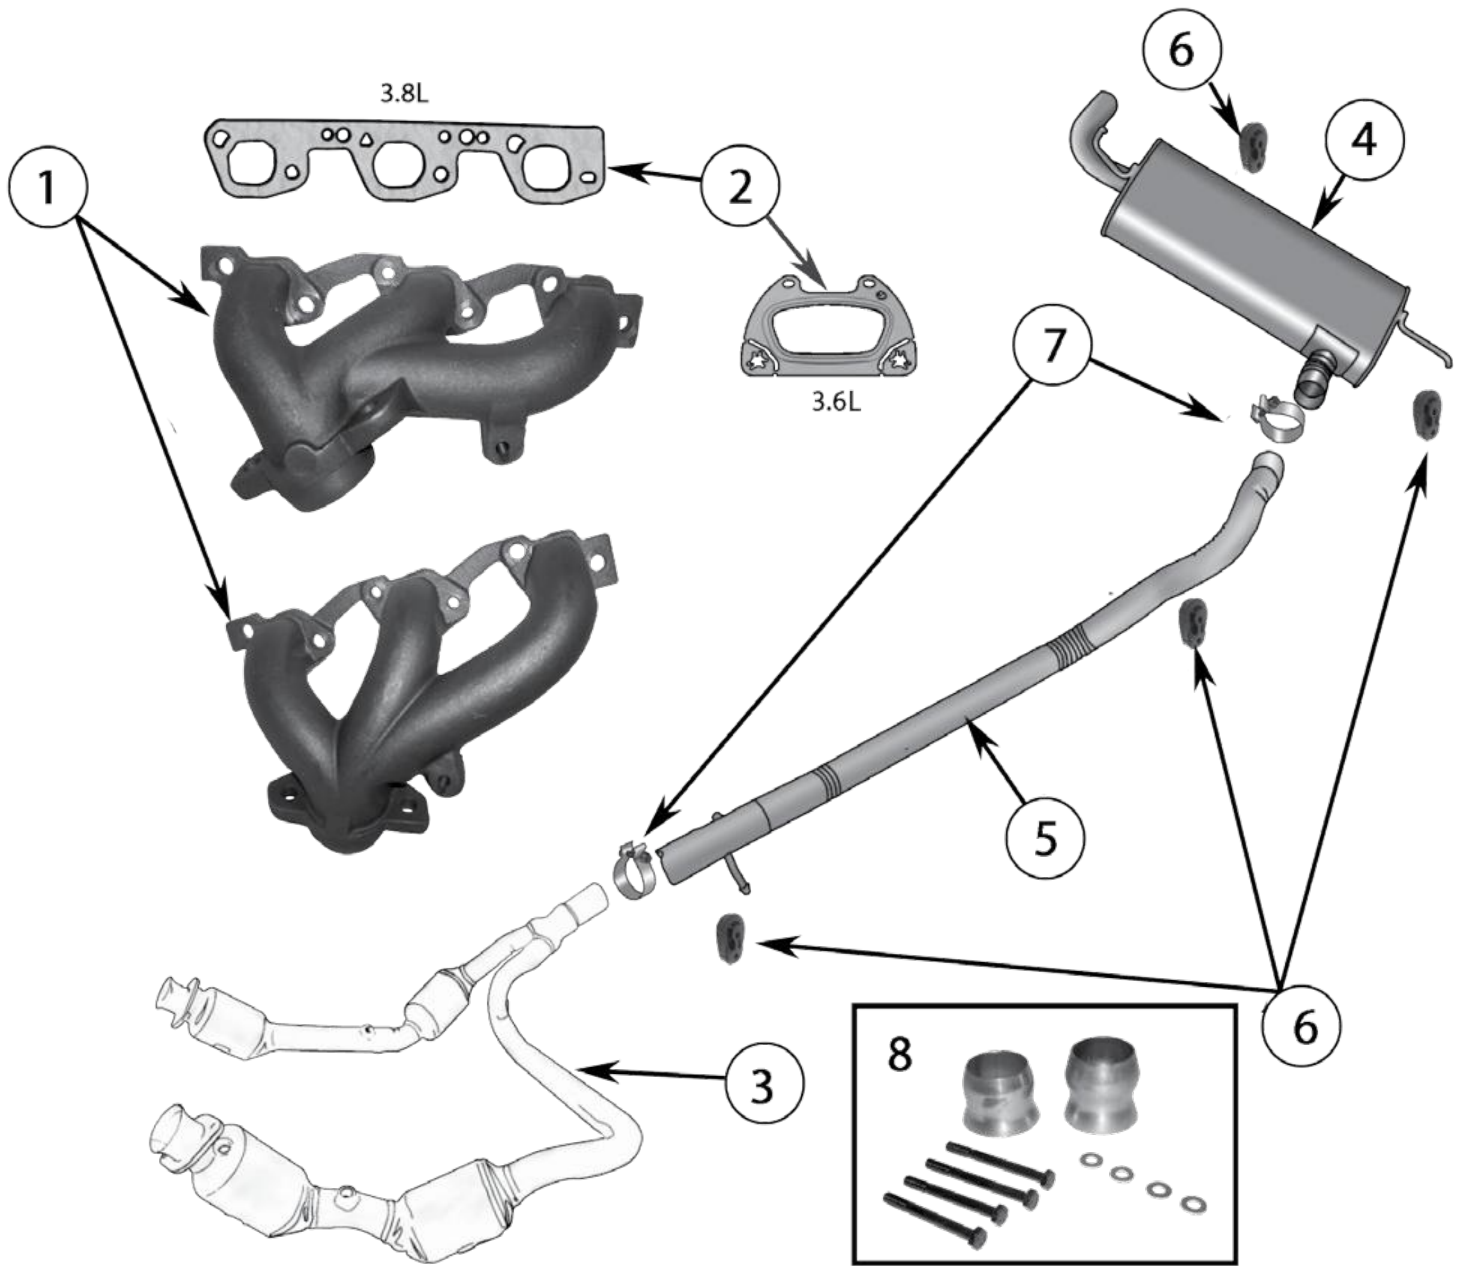

JK - Wrangler™	17-2
TJ - Wrangler™	17-4
YJ - Wrangler™	17-6
XJ - Cherokee™, MJ - Comanche™	17-8
ZJ / ZG - Grand Cherokee™	17-12
WJ / WG - Grand Cherokee™	17-13
WK / WH - Grand Cherokee™ (2005-2010)	17-14
XK / XH - Grand Cherokee™ (2006-2010)	17-14
WK Grand Cherokee™ (2011-2017)	17-15
KJ - Liberty™	17-15
KK - Liberty™	17-15
KL - Cherokee™	17-15
MK - Compass™, Patriot™	17-15
BU - Renegade™	17-15

Look for this symbol throughout this catalog to identify RT Off-Road™ Accessories, Upgrades, and Performance Items. For a complete RT Off-Road™ catalog, please contact your sales representative.

Wrangler™, Cherokee™, Grand Cherokee™, Commander™, Comanche™, Liberty™, Compass™, Patriot™, and Renegade™ are registered trademarks of FCA US LLC. Crown Automotive Sales Co., Inc. is not affiliated with FCA US LLC. Part numbers listed in this catalog are used for reference purposes only. No implication is made that the actual products sold are the product of the original equipment manufacturer.