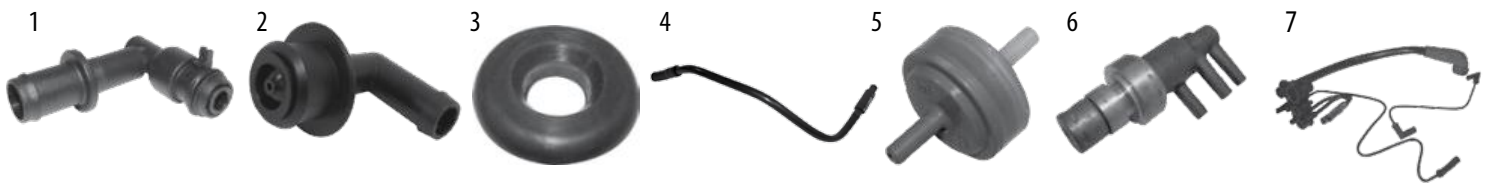

EMISSIONS

All Jeep Vehicles

Item #	Description	Years	Model	Engine	Notes	Replaces Part #
WK, WH Grand Cherokee 2005-2010						
1	PCV Valve	05/06 07/10 2005 05/06	WK WK, WH WK, WH WK, WH	3.7L 3.7L 4.7L 5.7L		53032800AA 53034065AA * 53032800AA 53032531AE
9	EGR Valve	05/07 05/08	WK, WH WK, WH	4.7L 5.7L		53034058AC 53032509AM
11	Vapor Canister Seal	05/10	WK	All Gas		52129436AA
WK Grand Cherokee 2011-2017						
11	Vapor Canister Seal	11/16	WK	All Gas		52129436AA
14	PCV Valve O-Ring	11/17 12/17	WK WK	5.7L 6.4L		53032448AC 53032448AC
WJ, WG Grand Cherokee 1999-2004						
1	PCV Valve	02/04	WJ, WG	4.7L		53032800AA
2	PCV Valve Elbow	99/04 1999	WJ, WG WJ	4.0L 4.0L	Front Rear	53030497 53030495
3	PCV Valve Grommet	99/04	WJ, WG	4.0L	.94" ID	2946079
12	Leak Detection Pump	02/04	WJ	4.0L, 4.7L		4891414AD
ZJ, ZG Grand Cherokee 1993-1998						
1	PCV Valve	1993 94/98 1998	ZJ ZJ, ZG ZJ, ZG	5.2L 5.2L 5.9L		3671076 53031135 53031135
2	PCV Valve Elbow	97/98 97/98 1998	ZJ, ZG ZJ, ZG ZJ, ZG	4.0L 4.0L 5.2L, 5.9L	Front Rear Left	53030497 53030495 53030497
3	PCV Valve Grommet	93/98 93/98	ZJ, ZG ZJ	All Gas 5.2L, 5.9L	.94" ID .45" ID	2946079 53030017

* This Part # not currently carried by Crown Automotive