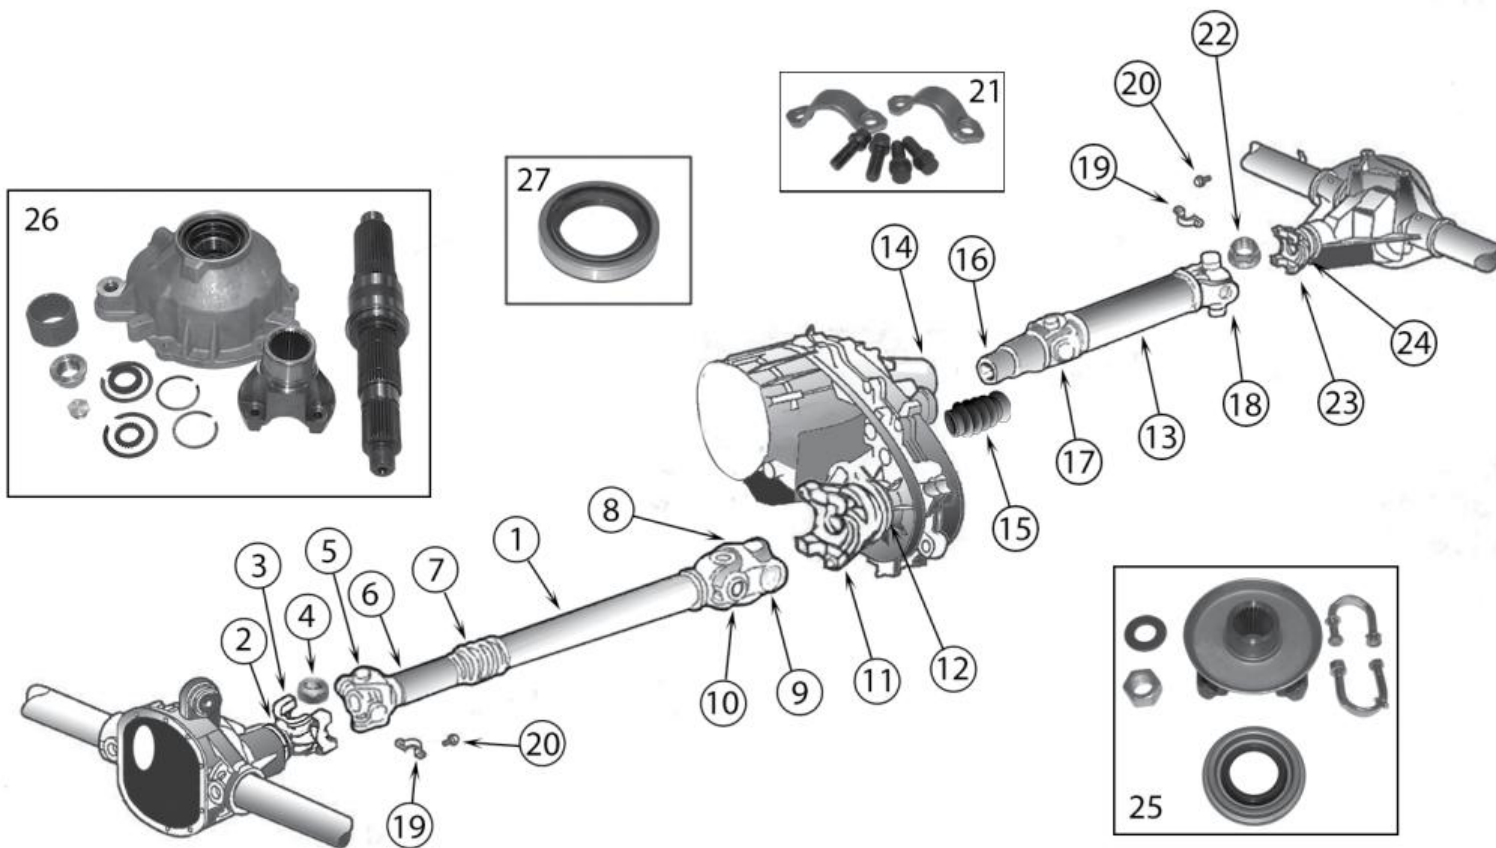

Item #	Description	Model	Location	Years	Comments	Replaces Part #
14	Seal, Transfer Case Output	XJ, MJ	Rear	87/95	w/ NP231 Transfer Case	4638904
		XJ	Rear	96/01	w/ NP231 Transfer Case	4798117
		XJ	Rear	87/95	w/ NP242 Transfer Case	4638904
		XJ	Rear	96/01	w/ NP242 Transfer Case	4798117
		XJ, MJ	Rear	85/90	w/ NP207 Transfer Case	4638904
		XJ	Rear	83/85	w/ NP228 Transfer Case	4762899
		XJ, MJ	Rear	87/90	w/ Kanda 87A-K Transfer Case	83504708
15	Boot, Drive Shaft	XJ	Rear	94/01	w/ NP231, NP242 Transfer Case	4798123
16	Slip Yoke	XJ	Rear	87/95	w/ 4WD	83503574
		XJ	Rear	96/01	w/ 4WD w/ 2.5L Gas, 4.0L Engines	4882714
		XJ	Rear	87/01	w/ 2WD w/ Automatic Transmission	83503593
		XJ	Rear	84/93	w/ 2WD w/ Manual Transmission	53001987
		XJ	Rear	94/00	w/ 2WD w/ 2.5L Gas Engine w/ Manual Transmission	53001987
		XJ	Rear	84/85	w/ 2WD w/ NP228 Transfer Case	J8134782