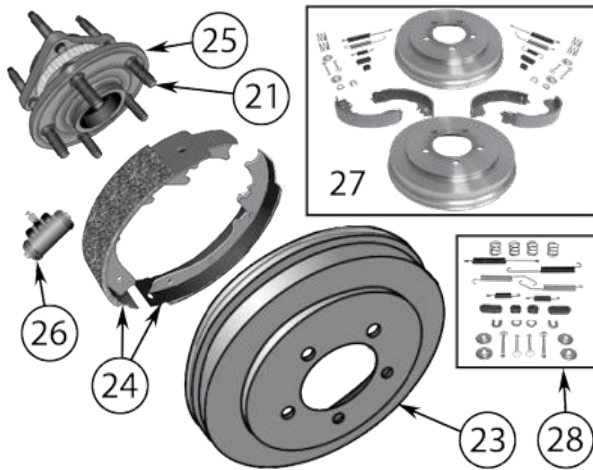

REAR DRUM BRAKES