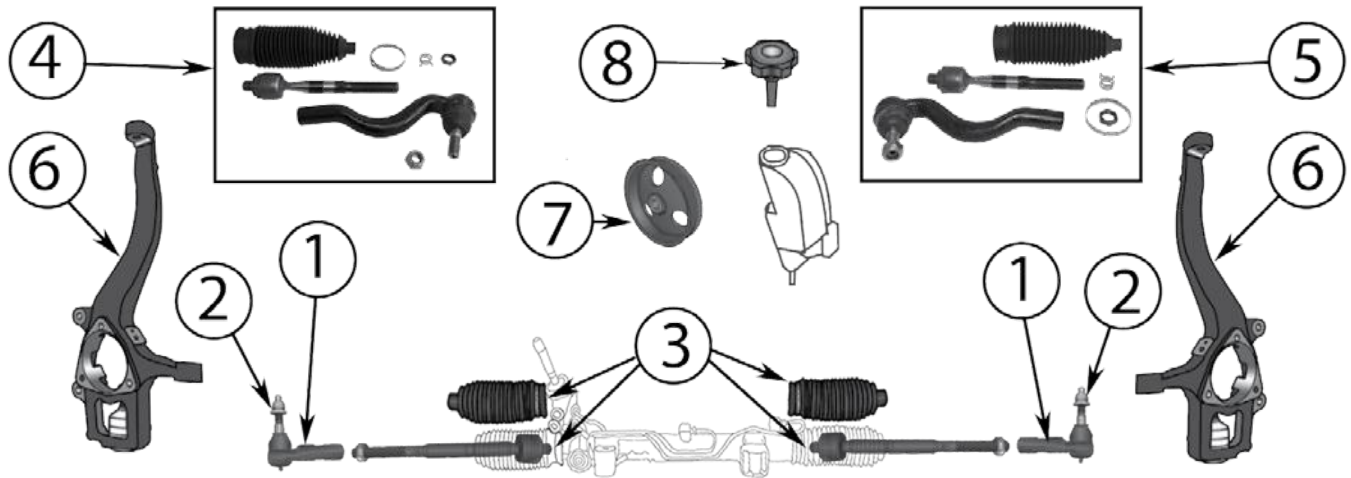

Item #	Description	Position	Years	Comments	Replaces Part #
1	Tie Rod End	Left	11/15	Includes Lock Nut	68069647AA
		Left	16/17	Includes Lock Nut	68303631AA *
		Right	11/15	Includes Lock Nut	68069646AA
		Right	16/17	Includes Lock Nut	68303630AA *
2	Tie Rod End Nut	Left or Right	11/15		6505623AA
3	Inner Tie Rod	Left or Right	11/15	Includes Bellows Boot & Clamps	68105872AA
		Left or Right	16/17	Includes Bellows Boot & Clamps	68303629AA *
4	Tie Rod End Kit	Left	11/15	Includes #s 1 & 2	TRK3
5	Tie Rod End Kit	Right	11/15		TRK4
6	Steering Knuckle	Left	11/15		68022629AD
		Left	16/17	w/o SRT Package	4877659AC *
		Right	11/15		68022628AD
		Right	16/17	w/o SRT Package	4877658AC *
7	Power Steering Pulley		11/15	w/ 5.7L, 6.4L Engines	68032253AB
8	Steering Reservoir Cap		11/15	w/ 5.7L Engine	68053132AA