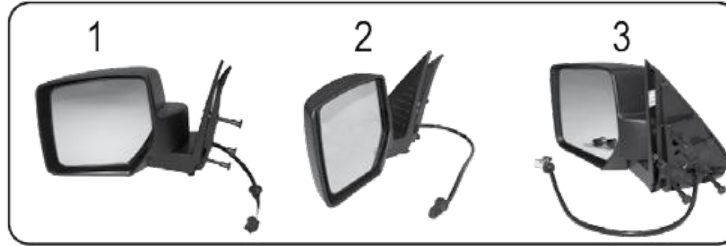

Item #	Description	Position	Years	Finish	Comments	Replaces Part #
1	Side Mirror	Left	08/09	Textured Black	Power, Manual Folding w/o Driver Memory	57010077AE
		Right	08/09	Textured Black	Power, Manual Folding w/o Driver Memory	57010076AE
2	Side Mirror	Left	08/12	Textured Black	Power, Heated, Manual Folding w/ One-Touch Up/Down Front Windows	57010185AC
		Right	08/12	Textured Black	Power, Heated, Manual Folding w/ One-Touch Up/Down Front Windows	57010098AC
3	Side Mirror	Left	08/12	Textured Black	Power, Heated, Manual Folding w/ Driver Memory	57010187AC
		Right	08/12	Textured Black	Power, Heated, Manual Folding w/ Driver Memory	57010078AC
4	Rearview Mirror Mount Kit		08/09		Includes Mirror Button & Adhesive	55076401