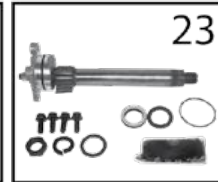

STEERING

WJ / WG Grand Cherokee 1999-2004

Item #	Description	Position	Years	Models	Comments	Replaces Part #
1	Steering Gear Assembly		99/04	All	LHD	52088273AC
2	Power Steering Pump		99/00	All	w/ 4.7L Engine	5080551AC
			01/04	All	w/ 4.7L Engine	52089300AB
			99/01	All	w/ 3.1L Diesel Engine	52088582AC
			99/04	All	w/ 4.0L	5080551AC