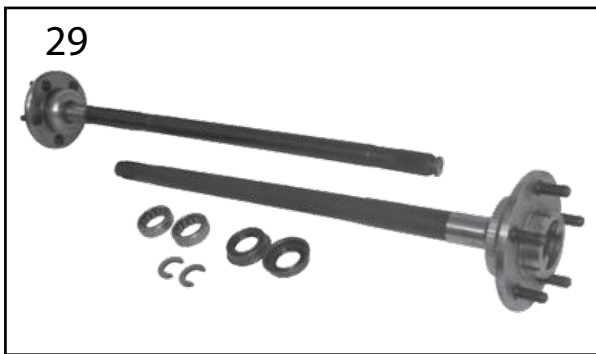

Item #	Description	Years	Comments	Ratio	Includes	Replaces Part #
1	Ring & Pinion Set	94/96		3.55 (39/11)	3, 10, 11, 12, 13, 14, 16, 19, 20	4856362
		94/98		3.73 (41/11)	3, 10, 11, 12, 13, 14, 16, 19, 20	4856346
2	Bearing Set, Differential	94/98	Includes 2 Bearings & 2 Cups	All		4864213