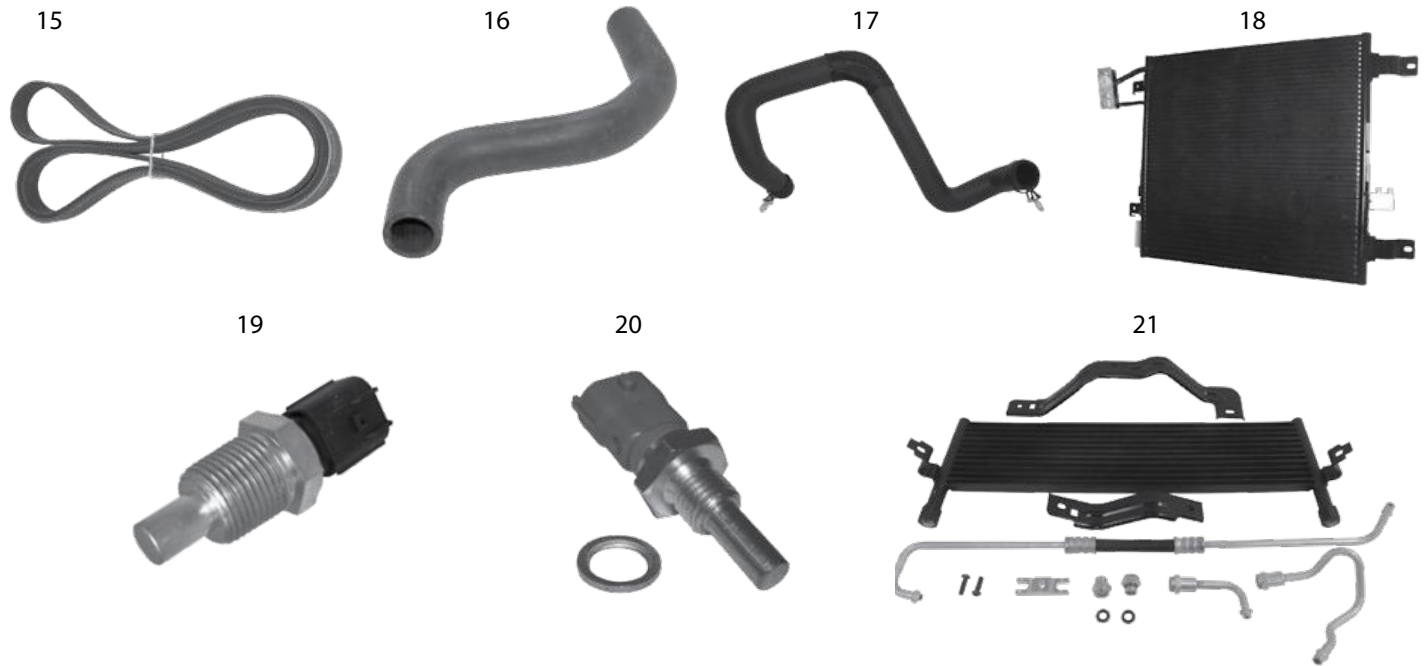

Item #	Description	Years	Engine	Comments	Dimensions	Type	Replaces Part #
Accessory Drive Belts							
15	Accessory Drive Belt	07/11	3.8L	w/o A/C	82.5" Long	6 Ribs	4593684AA
		07/11	3.8L	w/ A/C	90.0" Long	6 Ribs	53032857AB
		12/17	3.6L		87.6" Long	6 Ribs	4627043AA
		14/17	3.0L Gas		87.6" Long	6 Ribs	4627043AA
		07/17	2.8L Dsl.	w/ A/C	96.5" Long	6 Ribs	53034095AA
Radiator Hoses							
16	Upper Radiator Hose	07/11	3.8L				55057204AB
		12/17	3.6L	Includes Clamps & Braided Protective Loom			55111394AC
		14/17	3.0L Gas	Includes Clamps & Braided Protective Loom			55111394AC
17	Lower Radiator Hose	07/11	3.8L				55057203AB
		12/14	3.6L	Includes Clamps; LHD or RHD			55111395AC
		15/17	3.6L	Includes Clamps; RHD			55111395AC
		2014	3.0L Gas	Includes Clamps; LHD or RHD			55111395AC
		15/17	3.0L Gas	Includes Clamps; RHD			55111395AC
Miscellaneous							
18	A/C Condenser & Transmission Cooler	07/11	3.8L	w/ Automatic Transmission			55056635AA
		07/17	2.8L Dsl.	w/ Automatic Transmission			55056635AA
19	Coolant Temperature Sensor	2007	3.8L				5269870AB
		08/11	3.8L				5149077AB
		12/14	3.6L				5149077AB
20	Coolant Temperature Sensor	07/17	2.8L Dsl.				5066779AA
21	Transmission Cooler Kit	07/11	3.8L	w/ Automatic Transmission			RT24006