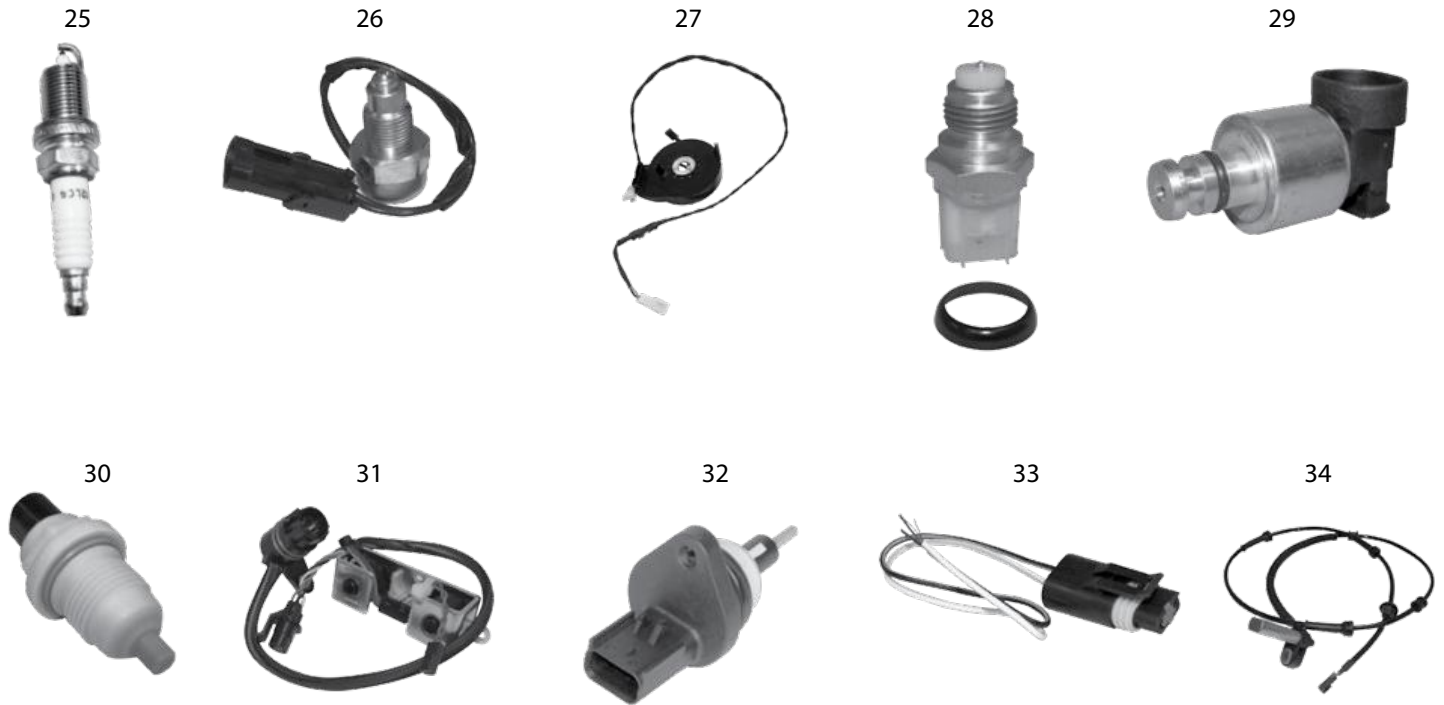

Item #	Description	Model	Years	Engine	Comments	Replaces Part #
25	Spark Plug	ZJ	93/98	4.0L	Champion RC12LYC	56027275
		ZJ	94/96	5.2L	Champion RC12YC	56006240
		ZJ, ZG	97/98	5.2L, 5.9L	Champion RC12LC4	56028189
Drivetrain Components						
26	Backup Lamp Switch	ZJ	93/94	All	w/ AX15 Transmission	83500629
27	Clockspring	ZJ, ZG	96/98	All		56042128AC
28	Neutral Safety Switch	ZJ	1993	All	w/ AW4 Transmission	83503712
		ZJ	93/97	All	w/ 42RE, 44RE, 46RE Transmissions	3747361
		ZJ, ZG	1998	All	w/ 42RE, 44RE, 46RE Transmissions	56028181AB
		ZG	1998	4.0L	w/ AW4 Transmission	4882173
29	Transmission Pressure Sensor	ZJ	96/98	All	w/ 44RE Transmission	56041403AA
		ZG	97/98	All	w/ 42RE, 44RE, 46RE Transmissions	56041403AA
30	Transmission Output Speed Sensor	ZJ, ZG	93/98	All	w/ 42RE, 44RE, 46RE Transmissions	4800879
31	Transmission Control Solenoid	ZJ, ZG	93/98	All	w/ 42RE, 44RE, 46RE Transmissions	52118500
32	Vehicle Speed Sensor	ZJ	93/96	All		5013660AA
		ZJ, ZG	1997	All		56028183
		ZJ, ZG	1998	All		56027905
33	Vehicle Speed Sensor Connector	ZJ, ZG	1997	All		4460347R
34	Wheel Speed Sensor	ZJ, ZG	94/98	All	w/ Rear Disc Brakes, Right Rear	56027722
		ZJ, ZG	94/98	All	w/ Rear Disc Brakes, Left Rear	56027723