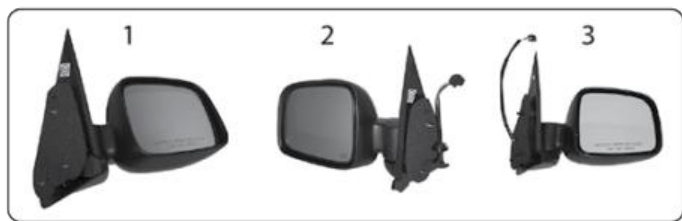

Item #	Description	Position	Years	Finish	Comments	Replaces Part #
1	Side Mirror	Left	02/07	Textured Black	Manual Folding	55155837AF
		Right	02/07	Textured Black	Manual Folding	55155836AH
2	Side Mirror	Left	02/07	Textured Black	Power, Heated, Manual Folding	55155843AI
		Right	02/07	Textured Black	Power, Heated, Manual Folding	55155839AI
3	Side Mirror	Right	02/07	Textured Black	Power, Manual Folding	55155840AI
		Left	02/07	Textured Black	Power, Manual Folding	55155841AI
4	Rearview Mirror Mount Kit		02/07		Includes Mirror Button & Adhesive	55076401