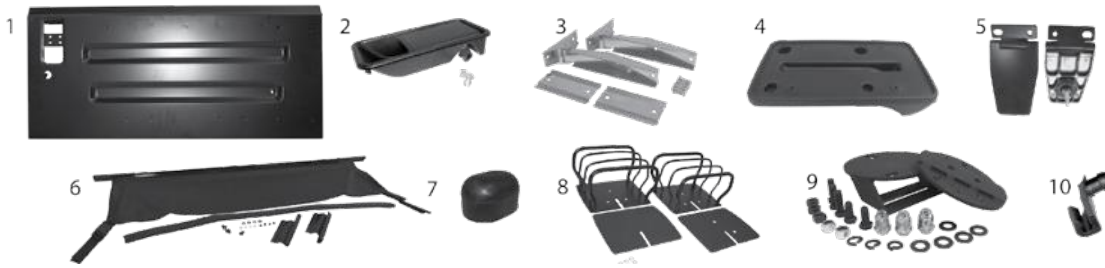

Item #	Description	Position	Year	Color	Comments	Replaces Part #
Tailgate & Related						
1	Tailgate		97/02	Black Primed		55176340AG
2	Tailgate Handle		97/06	Textured Black		55176547AB
3	Tailgate Hinge Set		97/06	Polished Stainless	Includes 2 Hinges & Hardware	RT34065
			97/06	Gloss Black Stainless	Includes 2 Hinges & Hardware	RT26081
4	License Plate Bracket	Rear	97/06	Textured Black		55174994
5	Liftgate Glass Hinge	Left	97/06		w/ Hard Top	5013723AB
		Right	97/06		w/ Hard Top	5013722AB
6	Tailgate Bar & Tonneau Cover Kit	L & R	97/06	Black Denim	Includes Tailgate Brackets, Tailgate Bar, Black Denim Rear Seat Tonneau Cover, & Hardware	TN27015
7	Spare Tire Bumper		97/06		1.62" Tall; 4 Required	55013350
			97/06		1.85" Tall; 4 Required	55345519
8	Tail Light Guard Set	L & R	97/06	Black	USA Lamps Only	RT26017
		L & R	97/06	Stainless Steel	USA Lamps Only	RT34090
		L & R	97/06	Titanium Finish	USA Lamps Only	RT34098
9	Spare Tire Spacer		97/06	Textured Black	Moves Spare Tire Up 2" & Out 2"	RT26076
10	Tailgate Lock Rod Clip		97/06	Black		4658677