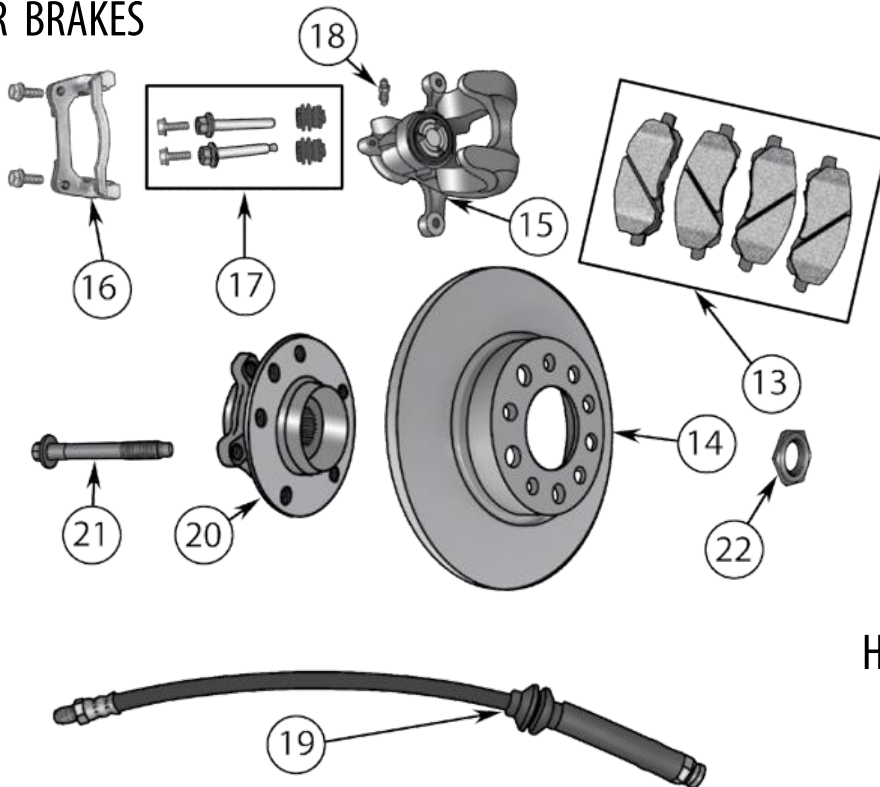

REAR BRAKES

HYDRAULICS