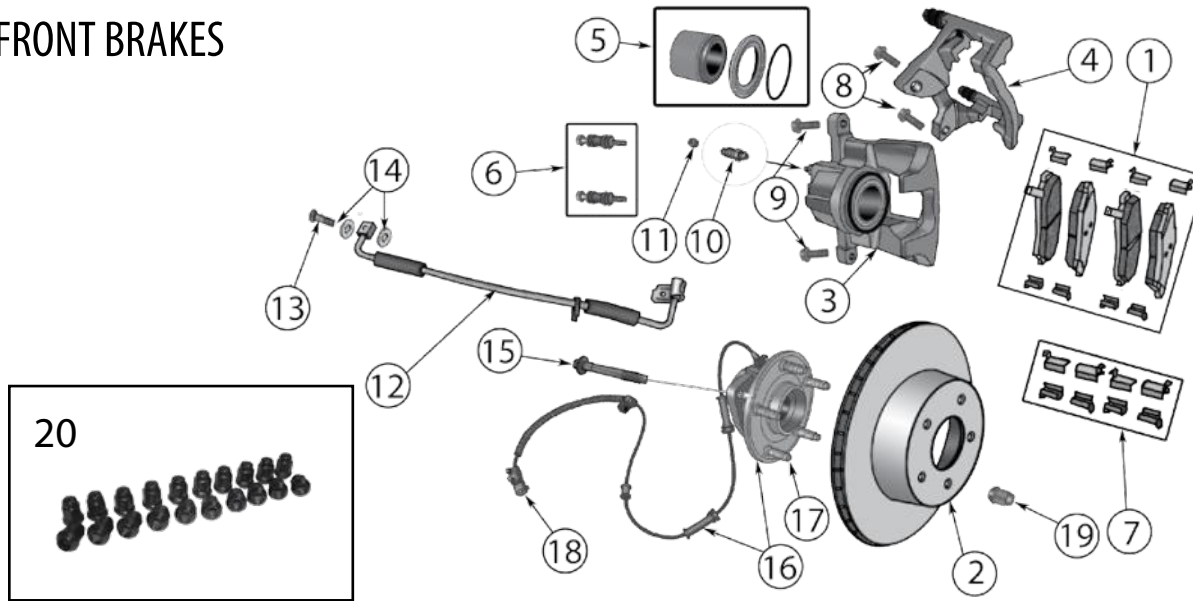

FRONT BRAKES

Item #	Description	Years	Position	Notes	Replaces Part #
Front Brakes					
1	Brake Pad Set	07/17	L & R	Includes Clips	68003701AA
2	Brake Rotor	07/17	L or R	11.89" Diameter	52060137AB
		08/17	L or R	13.09" Diameter	68040177AA
	Drilled & Slotted Rotor Set	07/17	L & R	11.89" Rotors	RT31025
	Drilled & Slotted Rotor Set	08/17	L & R	13.09" Rotors	RT31044
3	Brake Caliper	07/17	Right	11.89" Rotors; w/o Pads	68003697AA
		07/17	Left	11.89" Rotors; w/o Pads	68003707AA
		08/17	Right	13.09" Rotors; w/o Pads	68044863AA *
		08/17	Left	13.09" Rotors; w/o Pads	68044862AA *
4	Caliper Bracket	07/17	L or R	11.89" Rotors	68003699AA
5	Caliper Rebuild Kit	07/17	L or R	Includes 1 Piston, 1 Seal, & 1 Boot	68003698AA
6	Caliper Pin Kit	07/17	L or R	11.89" Rotors; Includes 2 Pins, & 2 Boots	68003706AA
		08/17	L or R	13.09" Rotors; Includes 2 Pins, 2 Boots, & 2 Bolts	68049018AA
7	Brake Pad Spring Kit	07/17	L & R	Includes 8 Springs	68003705AA
8	Caliper Bracket Bolt	07/17	L or R	M14 X 1.5 X 40 Flanged Hex Bolt	6104257AA
9	Caliper Mounting Bolt	07/17	L or R		5143356AC
10	Bleeder Screw	07/17	L or R	M10 X 1.00	5093343AA
11	Bleeder Screw Cap	07/11	L or R		5093278AB
12	Brake Hose	07/10	Left		52060045AE
		11/17	Left		68171943AD
		07/10	Right		52060044AE
		11/17	Right		68171944AD
13	Brake Hose Bolt	07/12	L or R	M10 X 1.0 X 24mm	6508914AA
		13/17	L or R	M10 X 1.25 X 24mm	6510161AA
14	Brake Hose Washer	07/17	L or R		6502114

* This Part # not currently carried by Crown Automotive