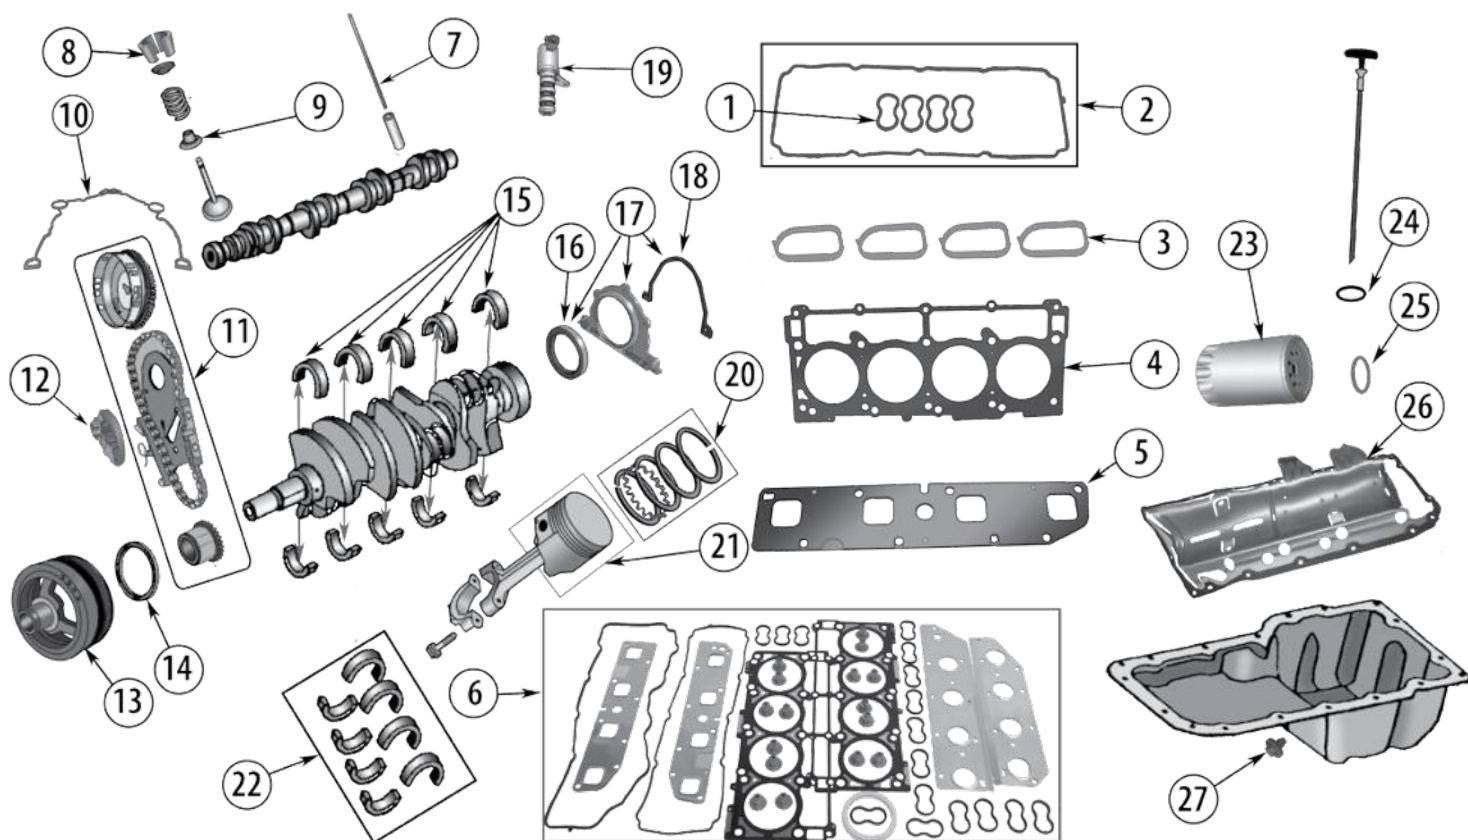

Item #	Description	Years	Engine	Comments	Replaces Part #
1	Spark Plug Well Gasket	05/17	5.7L, 6.1L, 6.4L	8 Required	53021569AD
2	Valve Cover Gasket Kit	05/17	5.7L, 6.1L, 6.4L	Left or Right; Includes 1 Valve Cover Gasket & 4 Spark Plug Well Gaskets	5114179AB
3	Intake Manifold Gasket	05/08	5.7L	8 Required	53032382AB
		09/17	5.7L	8 Required	53022143AB
		06/10	6.1L	8 Required	5037503AA *
		11/17	6.4L	8 Required	53022143AB
4	Cylinder Head Gasket	05/08	5.7L	Left	53021621AE
		09/17	5.7L	Left	53022307AA
		05/08	5.7L	Right	53021620AE
		09/17	5.7L	Right	53022306AA
		06/10	6.1L	Left or Right	5037592AC *
		11/17	6.4L	Left	5038281AE *
		11/17	6.4L	Right	5038280AE *

* This Part # not currently carried by Crown Automotive