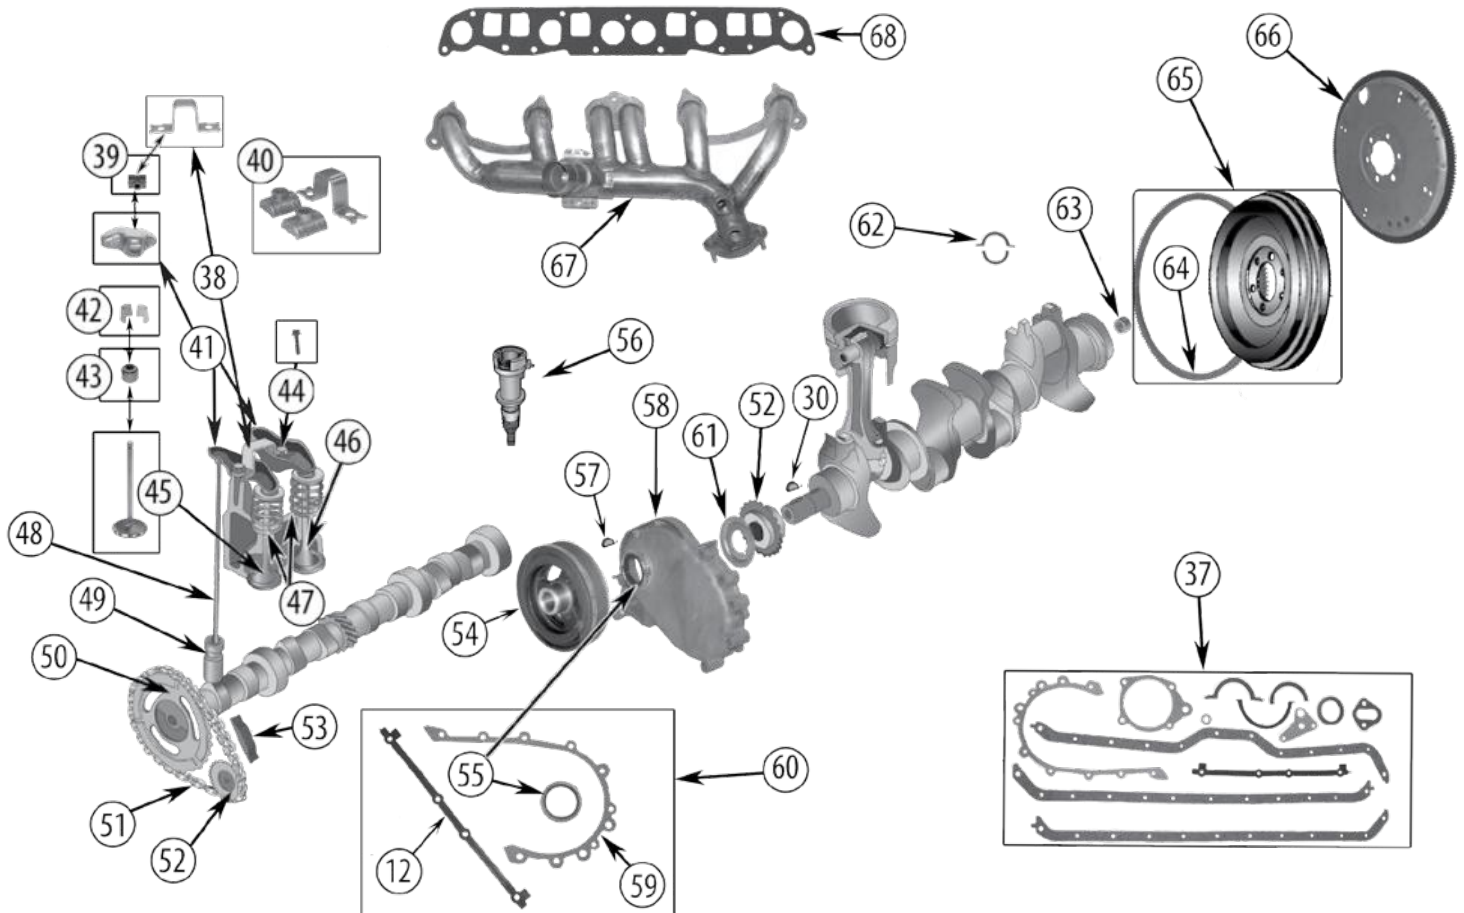

Item #	Description	Years	Models	Comments	Replaces Part #
37	Lower Gasket Set	87/91	All	w/ Cork & Rubber Oil Pan Set	J8125722
		92/99	All	w/ 1 Piece Oil Pan Gasket	4713221
		2000	TJ	w/ 1 Piece Oil Pan Gasket	4713221
		2000	XJ, WJ	w/ 1 Piece Oil Pan Gasket	5017432AC
		01/06	All	w/ 1 Piece Oil Pan Gasket	5017432AC
38	Rocker Arm Bridge	87/06	All		J3236513
39	Rocker Arm Pivot	87/06	All		J3235090
40	Pivot Kit	87/06	All	Contains 2 Pivots & 1 Bridge	3236513K
41	Rocker Arm Rocker Arm Kit	87/06	All		J3242393
		87/06	All	Includes 12 Rockers, 12 Pivots, & 6 Bridges	3242393K
42	Valve Spring Lock	87/98	All	w/ 1 Groove	33003521
		1999	TJ, XJ	w/ 1 Groove	33003521
		1999	WJ	w/ 3 Grooves	53010515AA
		00/06	All	w/ 3 Grooves	53010515AA
43	Valve Seal	87/06	All	Intake; Standard	53009886
		87/06	All	Exhaust; Standard	53009887
44	Rocker Arm Bolt	87/06	All		J8120512
45	Intake Valve	87/98	All	Standard w/ 1 Groove	33003515
		1999	TJ, XJ	Standard w/ 1 Groove	33003515
		1999	WJ	Standard w/ 3 Grooves	53010512AA
		00/06	All	Standard w/ 3 Grooves	53010512AA