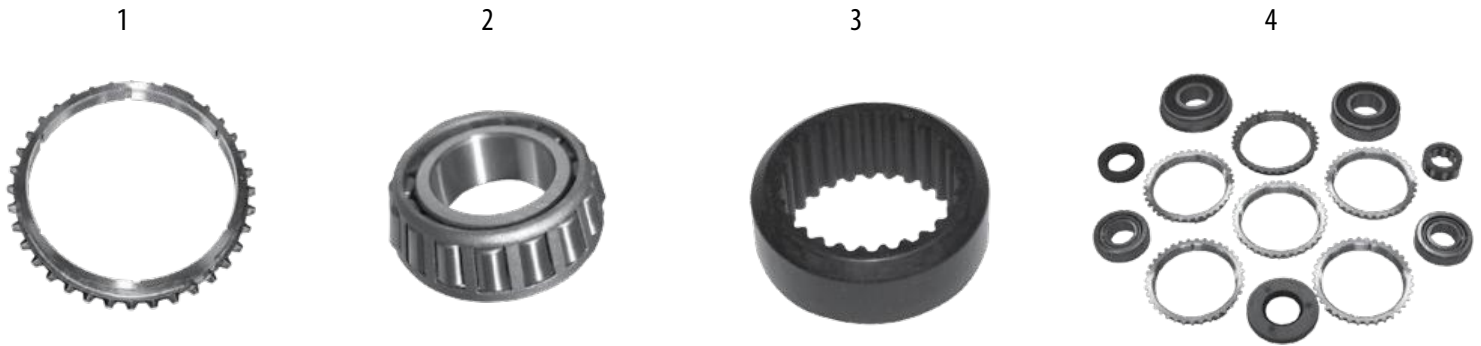

MANUAL TRANSMISSION NV1500 & NV2550 Transmission Components

Item #	Description	Model	Year	Comments	Replaces Part #
NV1500 - 5-Speed Transmission					
1	Blocking Ring, Synchronizer	KJ	2002	5 Required	5013368AA
		KJ	03/04	4 Required	5013368AA
		KJ	03/04	1 Required on 5th Gear Synchronizer	5013366AA
2	Cluster Gear Bearing	KJ	02/04	Front or Rear	5013416AA
3	Output Seal	KJ	02/04		5013334AA
4	Transmission Overhaul Kit	KJ	02/04	Includes Bearing & Blocking Rings	BKNV1500

NV2550 - 5-Speed Transmission					
1	Blocking Ring, Synchronizer	TJ	03/04	1st-4th Gear Synchronizer; 4 Required	5013368AA
		TJ	03/04	5th Gear Synchronizer; 1 Required	5013366AA
2	Cluster Gear Bearing	TJ	03/04	Front or Rear	5013416AA