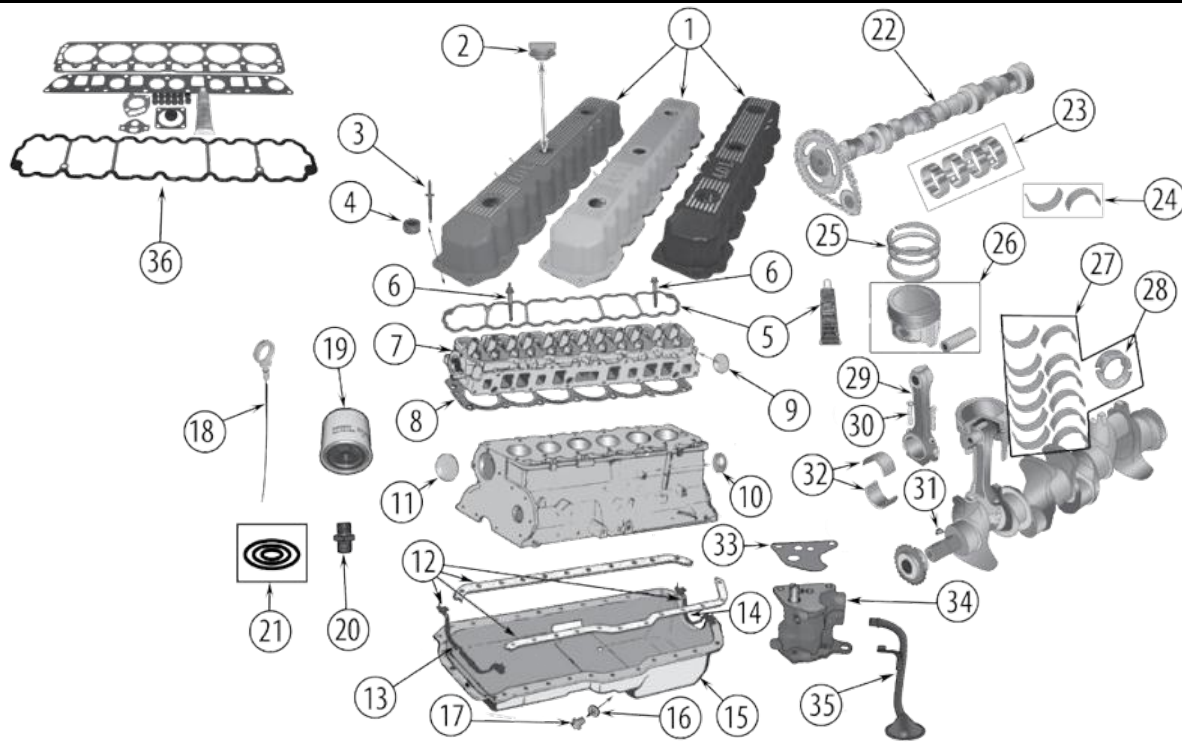

Item #	Description	Years	Models	Comments	Replaces Part #
1	Valve Cover	87/90	All		4626078 *
		91/92	All		4856186 *
	Aluminum Valve Cover Kit	93/04	All	Black; Includes Gasket, Grommets, Oil Cap & Hardware	RT35001
		93/04	All	Red; Includes Gasket, Grommets, Oil Cap & Hardware	RT35002
		93/04	All	Yellow; Includes Gasket, Grommets, Oil Cap & Hardware	RT35003
2	Oil Filler Cap	87/90	All		33001016
		91/94	All	w/ 2 Tab Attachment	J8132312
		1995	YJ	w/ 1-7/32" Twist on Threads	4777536
		1995	XJ, ZJ	w/ 2 Tab Attachment	J8132312
		96/06	All	w/ 1-7/32" Twist on Threads	4777536
		93/04	All	w/ Aluminum Valve Cover	33001016AL
3	Valve Cover Mounting Stud	97/06	All		6035968AA
4	Valve Cover Mounting Grommet	96/06	All		53010424
5	Valve Cover Gasket	87/95	All	Cork	53005991G
		87/95	All	RTV Sealant	J8993317
		96/06	All	Silicone on Steel	53020758AC
6	Cylinder Head Bolt	87/06	All	w/o Dome; 1/2"-13 x 3.7" Long	6035514
		87/06	All	Double Ended; 1/2"-13, 7/16"-14 x 6" Long;	6035516
7	Cylinder Head	1999	WJ	Bare Cylinder Head	53010334
		00/06	All	Bare Cylinder Head	53010334
8	Cylinder Head Gasket	87/03	All		33007143
		04/06	All		53010587AA
9	Expansion Plug	87/06	All		J4007434 *
		87/06	All	2" Diameter	J3105394
10	Expansion Plug	87/95	All	1" Diameter	J3178449
11	Camshaft Plug	87/05	All	2-9/64" Diameter	J3172313
12	Oil Pan Gasket Set	87/91	All	Cork & Rubber Set (4 Piece)	83504662
	Oil Pan Gasket	87/06	All	1 Piece	53007568
13	Oil Pan to Timing Cover Gasket	87/91	All		J3172848
14	Oil Pan to Rear Main Bearing Cap Gasket	87/91	All		J3177635

* This Part # not currently carried by Crown Automotive