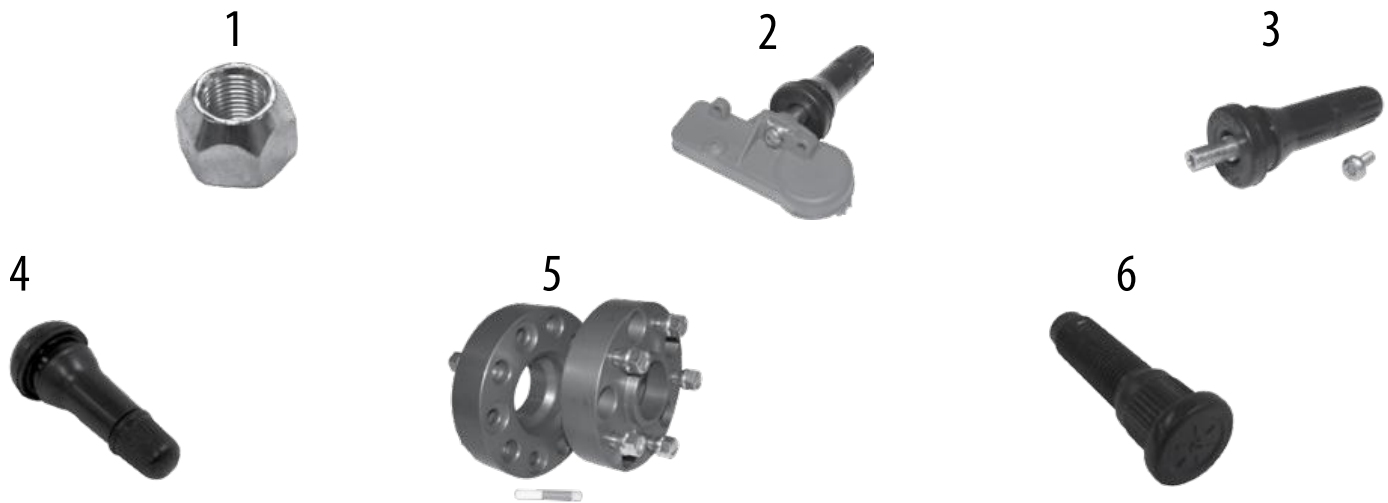

* This Part # not currently carried by Crown Automotive

6

7

8

9

Item #	Description	Years	Model	Position	Comments	Replaces Part #
KJ Liberty						
5	TPMS Valve Stem	2007	KJ	F or R	Includes Valve Stem & Torx Screw	68058766AA
6	Valve Stem	02/07	KJ	F or R	w/o TPMS Sensor	2073355
7	Wheel Spacer Set	02/07	KJ	F or R	Blue; 5 on 4.5" Pattern; 1.5" Thick; Includes 2 Spacers & 10 Nuts	RT32003
		02/07	KJ	F or R	Black; 5 on 4.5" Pattern; 1.5" Thick; Includes 2 Spacers & 10 Nuts	RT32012
8	Wheel Adapter Set	02/07	KJ	F or R	Blue; Adapts 5 on 4.5" to 5 on 5"; 1.5" Thick; Includes 2 Adapters & 10 Nuts	RT32001
		02/07	KJ	F or R	Black; Adapts 5 on 4.5" to 5 on 5"; 1.5" Thick; Includes 2 Adapters & 10 Nuts	RT32010
		02/07	KJ	F or R	Blue; Adapts 5 on 4.5" to 5 on 5.5"; 1.5" Thick; Includes 2 Adapters & 10 Nuts	RT32002
		02/07	KJ	F or R	Black; Adapts 5 on 4.5" to 5 on 5.5"; 1.5" Thick; Includes 2 Adapters & 10 Nuts	RT32011
9	Wheel Stud	02/07	KJ	Front	1/2"-20 Threads	52098680
		2002	KJ	Rear	w/ Dana 35 Rear Axle; 1/2"-20 Threads	5016496AA
		02/07	KJ	Rear	w/ Chrysler 8.25" Rear Axle; 1/2"-20 Threads	5016496AA
KK Liberty						
1	Lug Nut	08/12	KK	F or R	1/2"-20 Threads; Stainless Capped	J4006956
		08/12	KK	F or R	1/2"-20 Threads; Stainless Open-Ended	J0635516
		08/12	KK	F or R	1/2"-20 Threads; Black Capped	J4006956BLK
2	Lug Nut Kit	08/12	KK	F or R	1/2"-20 Threads; Black-Capped; 20-Piece Kit	4006956BLKK
4	TPMS Sensor	08/11	KK	F or R	Non-Export Only	56029479AB
		08/11	KK	F or R	Export Only	56029481AB
		2012	KK	F or R		56029481AB
5	TPMS Valve Stem	08/11	KK	F or R	Includes Valve Stem & Torx Screw	68058766AA
6	Valve Stem	08/12	KK	F or R	w/o TPMS Sensor	2073355
7	Wheel Spacer Set	08/12	KK	F or R	Black; 5 on 4.5" Pattern; 1.5" Thick; Includes 2 Spacers & 10 Nuts	RT32012
		08/12	KK	F or R	Blue; 5 on 4.5" Pattern; 1.5" Thick; Includes 2 Spacers & 10 Nuts	RT32003
8	Wheel Adapter Set	08/12	KK	F or R	Blue; Adapts 5 on 4.5" to 5 on 5"; 1.5" Thick; Includes 2 Adapters & 10 Nuts	RT32001
		08/12	KK	F or R	Black; Adapts 5 on 4.5" to 5 on 5"; 1.5" Thick; Includes 2 Adapters & 10 Nuts	RT32010
		08/12	KK	F or R	Blue; Adapts 5 on 4.5" to 5 on 5.5"; 1.5" Thick; Includes 2 Adapters & 10 Nuts	RT32002
		08/12	KK	F or R	Black; Adapts 5 on 4.5" to 5 on 5.5"; 1.5" Thick; Includes 2 Adapters & 10 Nuts	RT32011
9	Wheel Stud	08/12	KK	Front	1/2"-20 Threads	68003282AA
		08/12	KK	Rear	1/2"-20 Threads	5016496AA