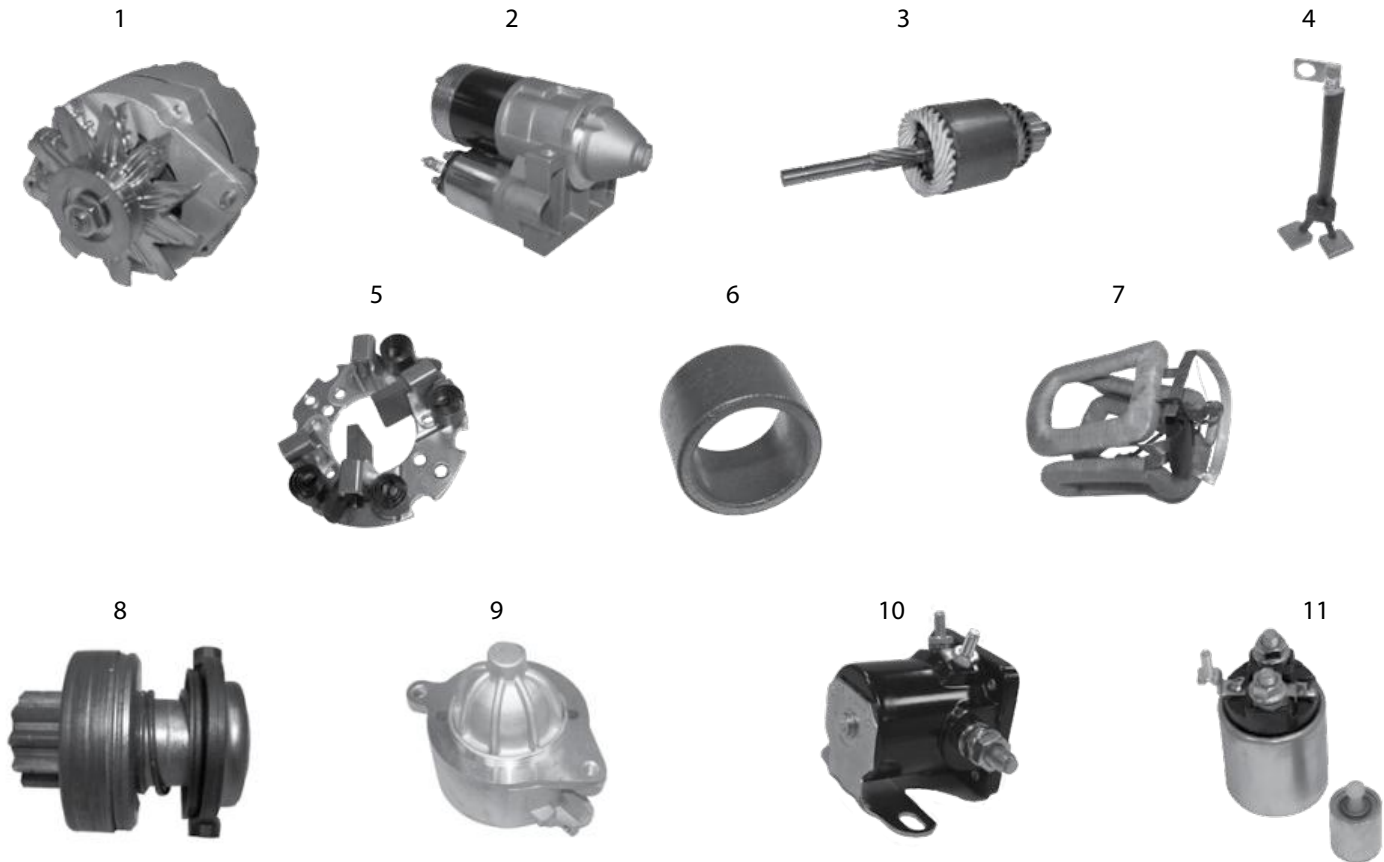

Item #	Description	Year	Engine	Comments	Replaces Part #
Starting & Charging					
1	Alternator	87/90 91/95	2.5L, 4.2L 2.5L, 4.0L	106 Amps; Terminals at 3:00 Position	J8134663 56005685
2	Starter	1987 87/95 88/95	4.2L 2.5L 4.2L, 4.0L		J5752791 53002125 33002709
3	Starter Armature	1987	4.2L		J8120028
4	Starter Brush	1987 88/95	4.2L 4.2L, 4.0L		J8128434 83503670
5	Starter Brush Holder	1987 88/95	4.2L 4.2L, 4.0L		J8128433 83503671
6	Starter Bushing	1987	4.2L		J8120030
7	Starter Coil Set	1987	4.2L		J8128438
8	Starter Drive	1987 88/95 87/95	4.2L 4.2L, 4.0L 2.5L	w/ Fuel Injection	J8120193 83503662 83501498
9	Starter Drive Housing	1987	4.2L		J8133036
10	Starter Relay	1987 87/89	4.2L 2.5L, 4.2L		J3235898 53004798
11	Starter Solenoid	1987 88/95 87/93	4.2L 4.2L, 4.0L 2.5L	w/ Automatic Transmission w/ Fuel Injection	J5752125 83503655 83502614