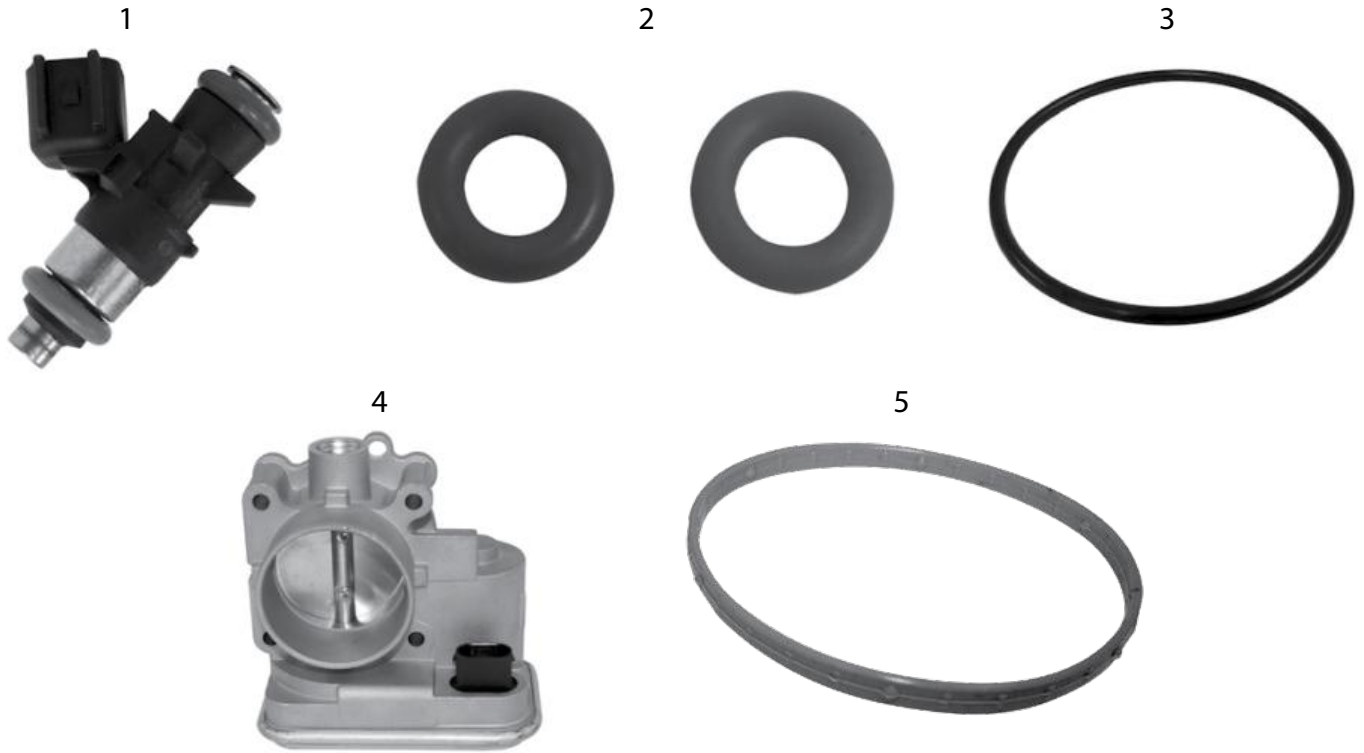

Item #	Description	Years	Engine	Comments	Replaces Part #

Fuel Delivery

1	Fuel Injector	14/17	3.2L		4627794AA *
		14/17	2.4L		4627890AA *
2	Fuel Injector Seal Kit	14/17	3.2L		68080831AA
3	Fuel Module Gasket	14/17	All		68079799AA *

Throttle Body & Related

4	Throttle Body	14/17	2.4L		4891970AB *
		14/17	3.2L		5184349AC *
5	Throttle Body Gasket	14/17	3.2L		53032763AA

* This Part # not currently carried by Crown Automotive