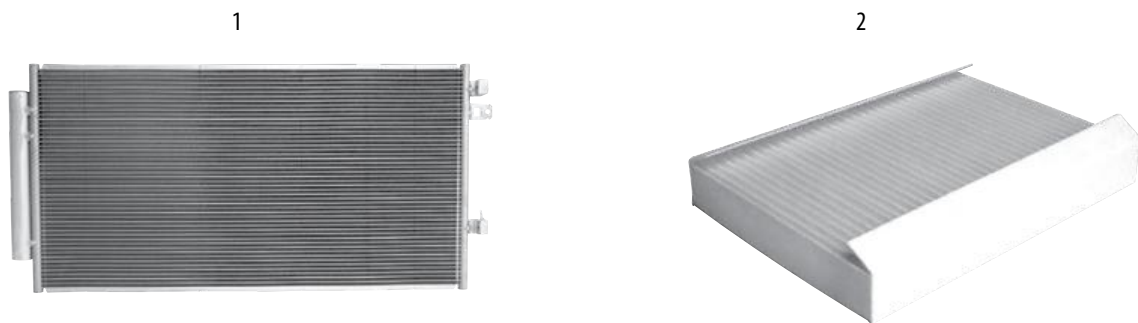

BU Renegade 2015-2017

Item #	Description	Years	Engine	Replaces Part #
1	A/C Condenser	15/17	1.4L	68248149AA
		15/17	1.6L, 2.4L	68247204AA
2	Cabin Air Filter	15/17	All	68338536AA