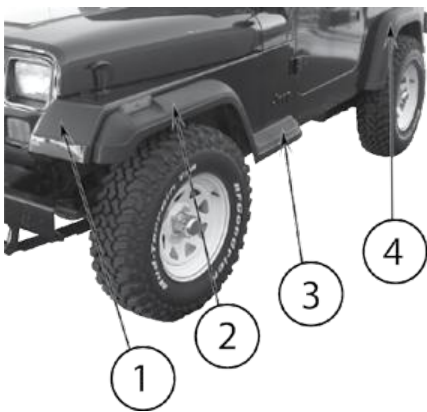

Item #	Description	Location	Years	Color	Comments	Replaces Part #
5	Door Handle	Left	87/95	Black	Exterior; w/ Full Steel Door	55076223
		Right	87/95	Black	Exterior; w/ Full Steel Door	55076222
6	Door Handle	Left	87/95	Black	Exterior; w/ Half Door	55176549AB
		Right	87/95	Black	Exterior; w/ Half Door	55176548AB
7	Door Handle	Left	87/95	Chrome	Exterior; w/ Full Steel Door	J5758173
		Right	87/95	Chrome	Exterior; w/ Full Steel Door	J5758172
8	Door Handle Keeper	L or R	87/95	Zinc	Exterior; Paddle Style	55076221
9	Door Striker	Left	87/95			55029455K
		Right	87/95			55029454K
	Door Striker Set	L & R	87/95			550294545K
10	Door Lock Rod Clip	L or R	87/95	Black		4658677
11	Retainer	Right	87/95	White	Door Actuator Rod Mounting & Tailgate Latch	J4003672
12	Side Steps	L & R	87/95	Textured Black	3" Tubular	RT26016
		L & R	87/95	Matte Black	3" Tubular	RT26015
13	Entry Guard Set	L & R	87/95	Polished Stainless	Stick-On Type	RT34010
		L & R	87/95	Black	Stick-On Type	RT26004

Item #	Description	Position	Years	Comments	Replaces Part #	
Fender & Related						
1	Fender	Left	87/95	Black Primed	55013515	
		Right	87/95	Black Primed	55013514	
2	Fender Flare	Front	Left	87/95	w/o Renegade Package	5AH15JX9
		Front	Right	87/95	w/o Renegade Package	5AH14JX9
3	Fender Flare	Rear	Left	87/95	w/o Renegade Package	5AH17JX9
		Rear	Right	87/95	w/o Renegade Package	5AH16JX9
4	Fender Flare Extension	Left	87/95	w/o Renegade Package	55007317	
		Right	87/95	w/o Renegade Package	55007316	
5	Fender Flare Kit		87/95	4-Pieces; Includes Hardware; w/o Renegade Package	5AHK	
6	Fender Flare Kit		87/95	6-Pieces; Includes Hardware; w/o Renegade Package	5AHK6	
7	Fender Flare Hardware Kit	Front	87/95	Includes 16 Screws & 16 Nuts; w/o Renegade Package	5AHFRKIT	
8	Fender Flare Hardware Kit	Rear	87/95	Includes 14 Screws & 14 Nuts; w/o Renegade Package	5AHRRKIT	
9	Fender Flare Nut		87/95		J4004868	
10	Fender Flare Mounting Screw	F or R	87/95		J9416223