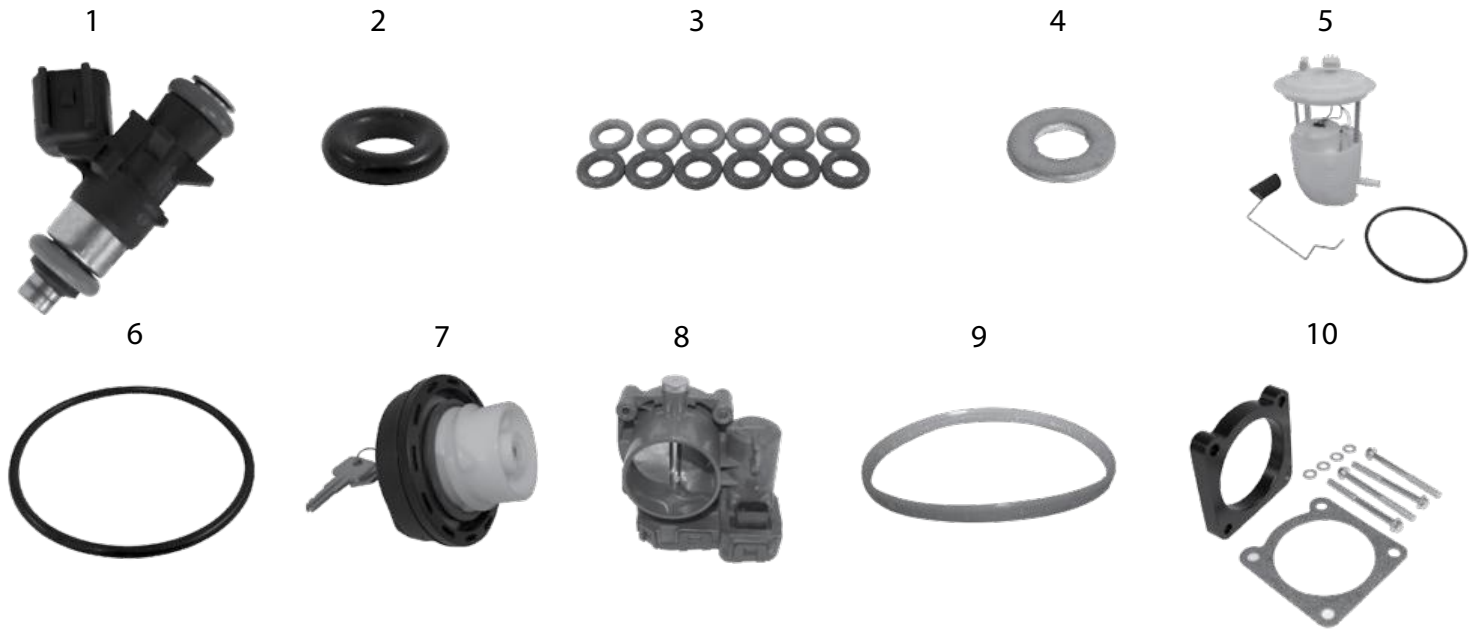

Item #	Description	Years	Engine	Comments	Replaces Part #
Fuel Delivery					
1	Fuel Injector	07/11 12/17	3.8L 3.6L		4861667AA 5184085AC
2	Fuel Injector O-Ring	07/17	2.8L Diesel	Upper	68032207AA
3	Fuel Injector O-Ring Kit	07/11 14/17 12/17	3.8L 3.0L Gas 3.6L	1 Required 6 Required 6 Required	5103377AA 68080831AA 68080831AA
4	Fuel Injector Seal	08/17	2.8L Diesel	Lower; Copper	5072722AA
5	Fuel Module	07/10 2011 14/17 12/17	3.8L 3.8L 3.0L Gas 3.6L	Until 3-30-2011 After 3-30-2011; Includes O-Ring Includes O-Ring Includes O-Ring	68003339AB * 68065575AA 68065575AA 68065575AA
6	Fuel Module O-Ring	07/17	All		55366298AA
Fuel Tank & Related					
7	Fuel Filler Cap	07/17 07/17 07/17 08/11	All Gas All Gas All Gas All	Locking w/ Coded Cylinder, USA Non-Locking Locking w/ Uncoded Cylinder Non-Locking, Export	5015636AA 52102464AA 68030940AA 52100553AG *
Throttle Body & Related					
8	Throttle Body	2007	3.8L		4861661AB
9	Throttle Body Gasket	07/10 07/11 14/17 12/17	3.8L 3.8L 3.0L Gas 3.6L	w/ Flush Lip on Intake Manifold Plenum w/ Recessed Lip on Intake Manifold Plenum	4666113AA 4593899AA 53032763AA 53032763AA
10	Throttle Body Spacer Kit	07/11 12/17	3.8L 3.6L, 3.0L Gas	Includes 1/2" Thick Black Anodized Spacer w/ Gasket Includes 1" Thick Black Anodized Spacer w/ Gasket	RT35006 RT35007

* This Part # not currently carried by Crown Automotive