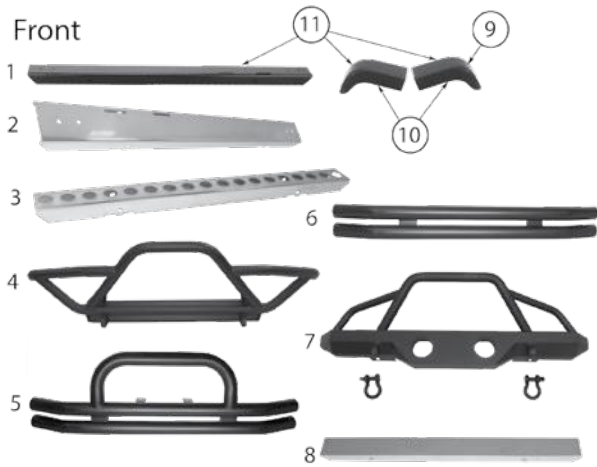

Item #	Description	Position	Years	Colors	Comments	Replaces Part #	
Bumper & Related							
1	Bumper	Front	87/95	Black		55234777	
2	Bumper	Front	87/95	Polished Stainless		RT34038	
3	Bumper	Front	87/95	Polished Stainless	Racing Bumper w/ Holes	RT34037	
4	HD Bumper	Front	87/95	Textured Black	Tubular Steel w/ Stinger	RT20009	
5	Bumper	Front	87/95	Semi Gloss Black	Double Tube w/ Stinger	RT20006	
6	Bumper	Front	87/95	Semi Gloss Black	Double Tube w/o Stinger	RT20008	
7	HD Rockcrawler Bumper	Front	87/95	Textured Black	3/16" Steel; 2 D-Ring Mounts; 2 D-Rings; 2 Fog Light Mounts; Includes Hardware	RT20016	
8	Bumper Overlay	Front	87/95	Polished Stainless		RT34039	
9	Bumper Extension	Front	L or R	87/95		52040027	
10	Bumper Extension Kit	Front	L & R	87/95	Set of 2 w/ Hardware	82200529	
11	Bumper Kit	Front	L & R	87/95	Black	Includes Bumper, 2 End Caps, Hardware	55234777K
12	Crossmember	Rear	87/95		In Front of Rear Bumper	52058121AB	
13	Bumper Overlay	Rear	87/95	Polished Stainless		RT34040	
14	Bumperette Set	Rear	L & R	87/95	Polished Stainless	Set of 2	RT20020
		Rear	L & R	87/95	Black	Set of 2	5355457K
15	HD Bumper & Tire Carrier	Rear	87/95	Textured Black	Plate Steel	RT20005	
16	HD Bumper & Tire Carrier	Rear	87/95	Textured Black	Tubular Steel	RT20004	
17	HD Bumper	Rear	87/95	Semi Gloss Black	Double Tube w/ Receiver Hitch	RT20007