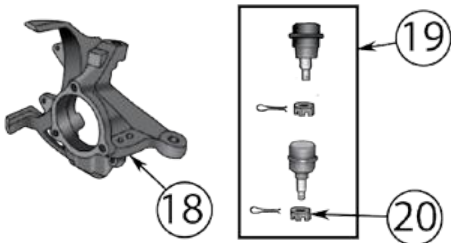

STEERING

WJ / WG Grand Cherokee 1999-2004

Item #	Description	Position	Years	Models	Comments	Replaces Part #
1	Steering Gear Assembly		99/04	All	LHD	52088273AC
2	Power Steering Pump		99/00	All	w/ 4.7L Engine	5080551AC
			01/04	All	w/ 4.7L Engine	52089300AB
			99/01	All	w/ 3.1L Diesel Engine	52088582AC
			99/04	All	w/ 4.0L	5080551AC