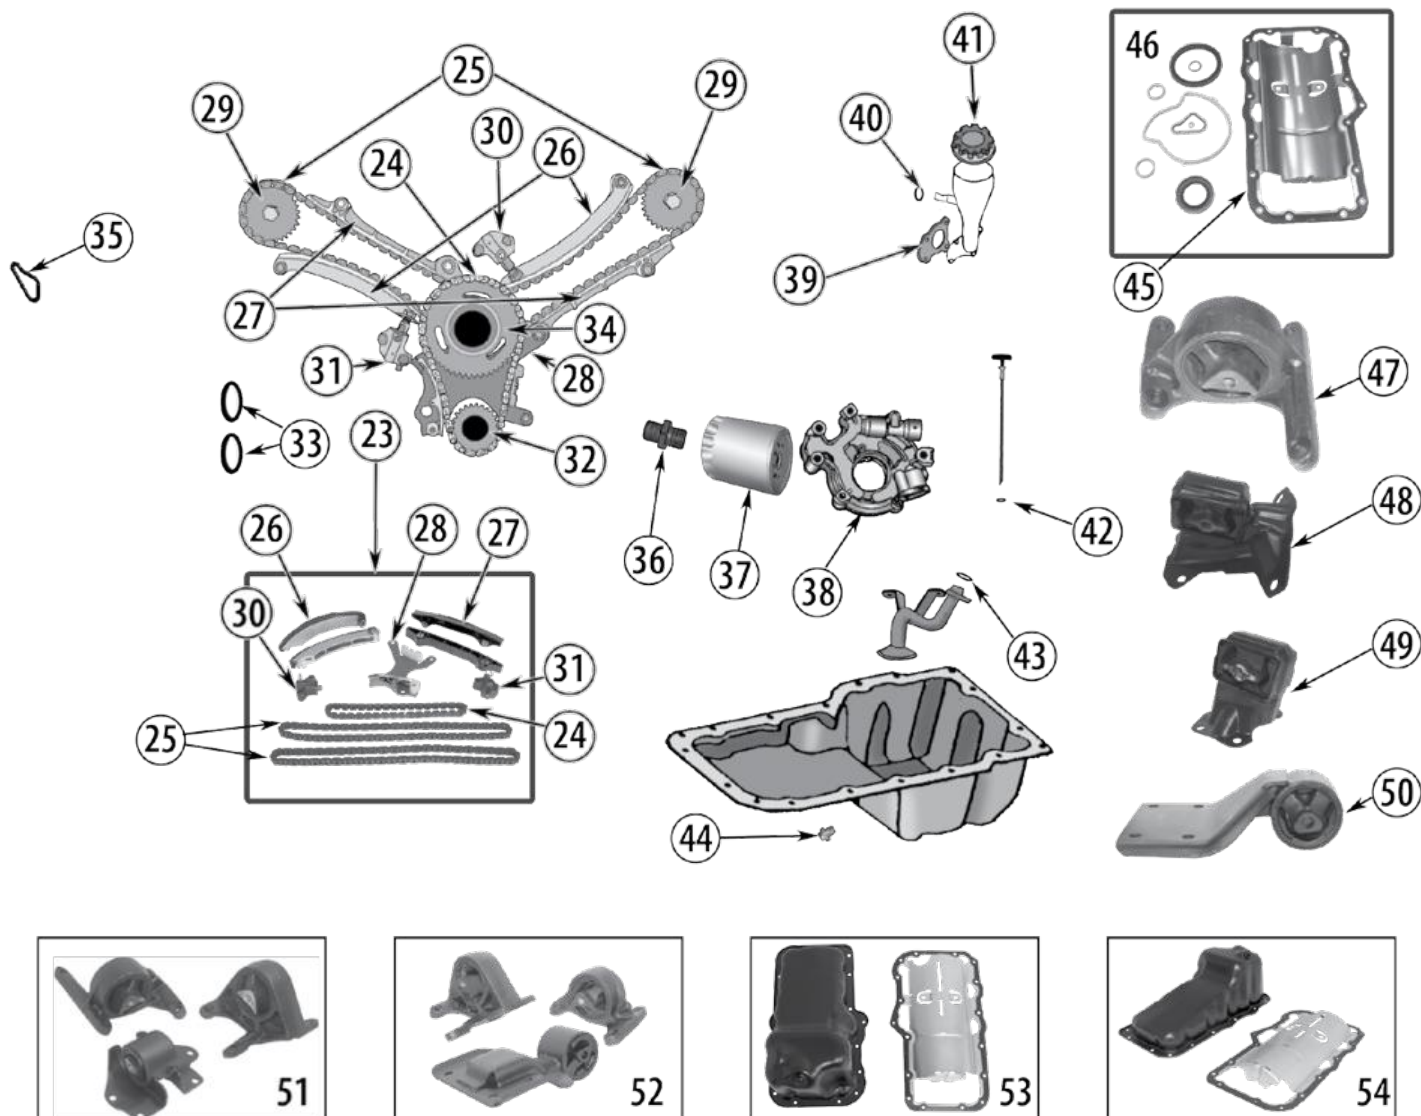

Item #	Description	Years	Models	Comments	Replaces Part #
23	Timing Kit	02/12	All	Includes Timing Chains, Guides, Arms, & Tensioners	5019423AD
24	Timing Chain	02/12	All	Primary	53020680
25	Timing Chain	02/12	All	Secondary; Left or Right	53021295AA
26	Timing Chain Arm	02/12	All	Secondary; Left or Right	53021292AB
27	Timing Chain Guide	02/12	All	Secondary; Left	53021294AA
		02/12	All	Secondary; Right	53021293AA
28	Timing Chain Tensioner	02/12	All	Primary	53020681
29	Camshaft Sprocket	02/12	All	Left	53021290AA
		02/12	All	Right	53021291AF
30	Timing Chain Tensioner	02/12	All	Secondary; Right	53021249AA