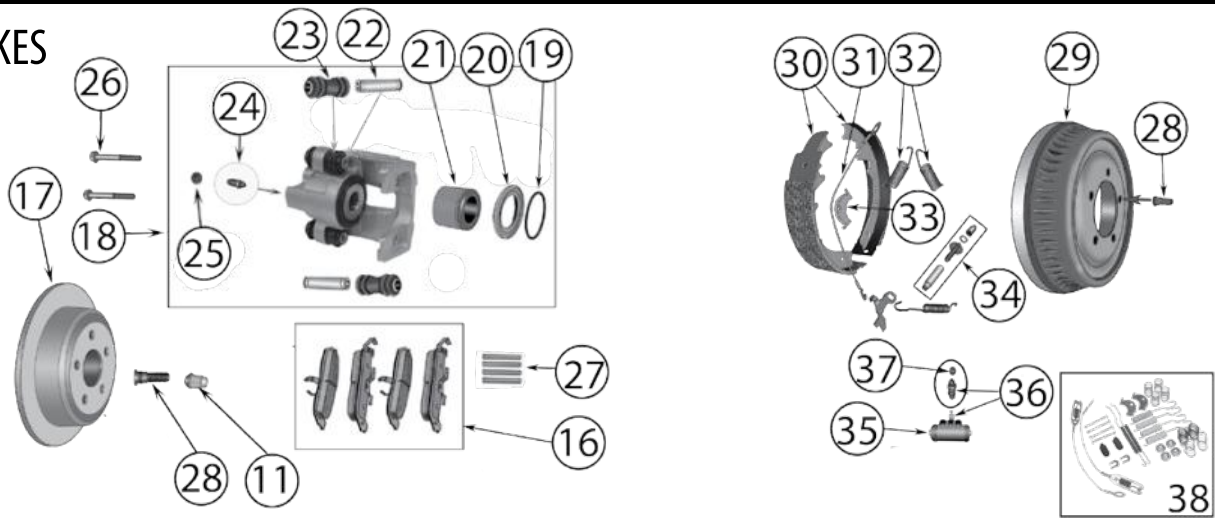

REAR BRAKES

Item #	Description	Years	Position	Notes	Replaces Part #

Rear Brakes

16	Brake Pad Set	03/07	L & R		5083882TI
17	Brake Rotor	03/07	L or R		52128411AB
	Drilled & Slotted Rotor Set	02/07	L or R	Zinc Coated	52128247C
		03/07	L & R		RT31005
18	Brake Caliper	03/07	Left	w/o Pads	5179731AA
		03/07	Right	w/o Pads	5179730AA
19	Caliper Seal	03/07	L or R		5093276AA
20	Caliper Boot	03/07	L or R		5093277AA
21	Caliper Piston	03/07	L or R		4762111
22	Caliper Sleeve	03/07	L or R		4423573
23	Caliper Bushing	03/07	L or R		4762106
24	Bleeder Screw	02/05	L or R	Until 4/18/2005; w/ SAE Threads; 3/8"-24 X 1-1/8" Long	J8129722
		05/07	L or R	After 4/18/2005; w/ Metric Threads; M10 X 1 X 29.2mm	5093343AA
25	Bleeder Screw Cap	02/07	L or R		5093278AB
26	Caliper Pin	03/07	L or R	M8 X 1.25 X 65mm	5253000
27	Brake Pad Clip	03/07	L or R		5093394AB
28	Wheel Stud	02/07	L or R		5016496AA
29	Brake Drum	2002	L or R		52128270AA
30	Brake Shoe Set	2002	L & R		5066147AA
31	Self Adjusting Cable	2002	L or R		4713350
32	Brake Shoe Return Spring	2002	L or R		J3112780
33	Self Adjusting Cable Guide	2002	L or R		J3201947
34	Drum Brake Adjuster	2002	Left		4713357
		2002	Right		4713356
35	Wheel Cylinder	2002	L or R		5066158AA
36	Bleeder Screw	2002	L or R		J8129722
37	Bleeder Screw Cap	2002	L or R		5093278AB
38	Drum Brake Hardware Kit	2002	L or R	Includes Springs, Pins, Cables & Guides	4713365RK

Continued to Next Page . . .