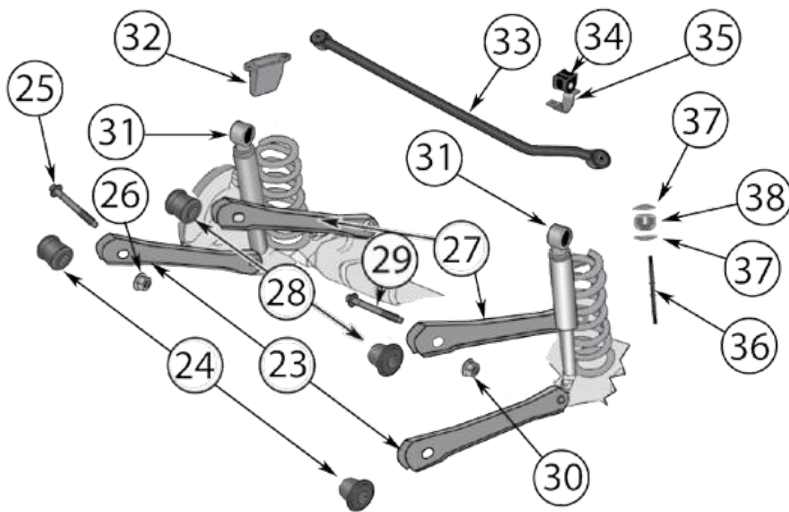

Item #	Description	Position	Years	Model	Comments	Replaces Part #

Rear Suspension

23	Lower Control Arm	Left or Right	93/98	All	Includes Bushings	52087716
24	Control Arm Bushing	Lower	93/98	All	Body Side	52038026
		Lower	93/98	All	Axle Side	52001161
25	Control Arm Bolt	Lower	93/98	All	Axle or Body Side	6502963 *
26	Control Arm Nut	Lower	93/98	All	Axle or Body Side; M14 X 2; Flanged Locking Nut	6502698
27	Upper Control Arm	Left or Right	93/98	All	Includes Bushings	52087854
28	Control Arm Bushing	Upper	93/98	All	Axle or Body Side	52087709
29	Control Arm Bolt	Upper	93/98	All	Body Side; M10 X 1.50 X 78mm	6503085 *
30	Control Arm Nut	Upper	93/98	All	Axle Side; M10 X 1.5; Flanged Locking Nut	6502696
31	Shock Absorber	Rear	93/98	ZJ	Standard Duty	4723036
		Rear	93/98	ZJ	Heavy Duty	4723035
32	Bump Stop	Left or Right	1993	All	w/ Up Country Suspension Package; 2.9" Height	52004297
33	Track Bar		93/98	All	LHD	52005642
34	Sway Bar Bushing	Left or Right	93/98	All	.62" ID	52006289
35	Sway Bar Bushing Bracket	Left or Right	93/98	All		52087865AB
36	Sway Bar Link	Left or Right	93/98	All		52005638
37	Sway Bar Link Retainer	Left or Right	93/98	All		52003361
38	Sway Bar Link Bushing	Left or Right	93/98	All		52001132

Kits & Upgrades

39	Heavy Duty Bump Stop Kit	Front	93/98	All	Includes (2) 5" Long Bump Stops	RT21027
40	Heavy Duty Adjustable Track Bar	Front	93/98	All	LHD; w/ 2.75" to 5" Lift	RT21017
41	HD Control Arm Bracket Set	Front L & R	93/98	All	Lower; Axle Side; Includes Left & Right	RT21015
42	Control Arm Kit	Front	93/98	All	Includes Left & Right, Upper & Lower Control Arms	CAK3
		Rear	93/98	All	Includes Left & Right, Upper & Lower Control Arms	CAK4
43	Control Arm Kit	Front & Rear	93/98	All	Includes Left & Right, Upper & Lower Control Arms	CAK1

* This Part # not currently carried by Crown Automotive