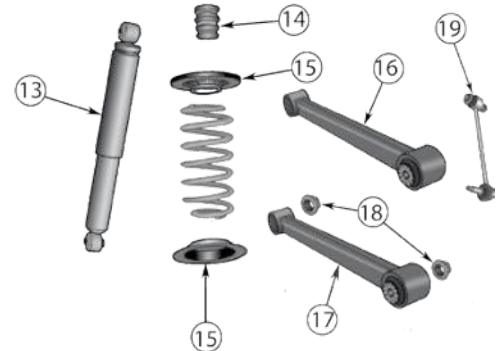

REAR

Item #	Description	Position	Years	Comments	Replaces Part #
Front Suspension					
1	Upper Control Arm	Left	08/12	Includes Bushings & Ball Joint	52125113AE
		Right	08/12	Includes Bushings & Ball Joint	52125112AE
2	Control Arm Bushing	Upper	08/12		52125369AA
3	Bump Stop	Left or Right	08/12		52109795AC
4	Control Arm Nut	Left or Right	08/12	Mounting, LCA or UCA to Knuckle; M14 X 1.75; Nylon Locking	6505623AA
5	Lower Ball Joint	Left or Right	08/12		5135651AD
6	Lower Control Arm	Left	08/12	Includes Bushings & Ball Joint	52109987AH
		Right	08/12	Includes Bushings & Ball Joint	52109986AH
7	Control Arm Bushing	Lower	08/12	Body Side	52088649AC
8	Ball Joint Nut	Lower	08/12	M14 X 1.75; Nylon Locking	6505623AA
9	Shock Absorber	Left or Right	08/12		68155259AA
10	Coil Spring Isolator	Upper or Lower	08/12		52088686AA
11	Sway Bar Link	Left or Right	08/12		52125295AC
12	Sway Bar Bushing	Left or Right	2008	w/ 31.5mm Sway Bar	52125323AC
		Left or Right	08/12	w/ 32.5mm Sway Bar	52125324AC

Rear Suspension

13	Shock Absorber	Left or Right	08/12	w/ Standard Duty Suspension	52088673AC
14	Bump Stop	Left or Right	08/12		52125396AB
15	Coil Spring Isolator	Upper or Lower	08/12		52089341AE
16	Upper Control Arm	Left or Right	08/12	Includes Bushings	52125321AB
17	Lower Control Arm	Left or Right	08/12	Includes Bushings	52125322AC
18	Control Arm Nut	Left or Right	08/12	Axle or Body Side; M14 X 2; Flanged Locking Nut	6502698
19	Sway Bar Link	Left or Right	08/12		68029024AB