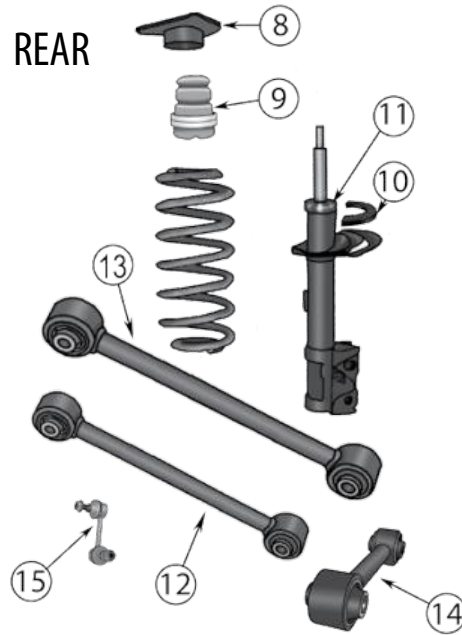

REAR

Item #	Description	Position	Years	Comment	Replaces Part #
Front Suspension					
1	Strut Mount	Left or Right	15/17		68277240AA
2	Bump Stop	Left or Right	15/17		68254422AA *
3	Coil Spring Isolator	Lower	15/17		68246462AA *
4	Strut	Left	16/17	w/ 4WD w/o Trailhawk Package	68304420AA *
		Right	15/16	w/ 4WD w/o Trailhawk Package	68304339AA
5	Lower Control Arm	Left	15/17	w/ 4WD	68248006AA
		Right	15/17	w/ 4WD	68247999AA
6	Lower Ball Joint	Left or Right	15/17		68246489AA
7	Sway Bar Link	Left or Right	15/17		68246496AA
Rear Suspension					
8	Strut Mount	Left	15/17		68246730AA
		Right	15/17		68246697AA
9	Bump Stop	Left or Right	15/17		68254817AA *
10	Coil Spring Isolator	Lower	15/17		68246462AA *
11	Strut	Left	15/17	w/ 4WD	68265769AA
		Right	15/17	w/ 4WD	68265766AA
12	Front Lateral Link	Left or Right	15/17	w/ FWD	68246750AA *
		Left or Right	15/17	w/ 4WD	68246746AA
13	Rear Lateral Link	Left or Right	15/17	w/ FWD	68246742AA *
		Left or Right	15/17	w/ 4WD	68246753AA
14	Trailing Link	Left	15/17		68246734AA
		Right	15/17		68246739AA
15	Sway Bar Link	Left or Right	15/17	w/ FWD	68250805AA *
		Left or Right	15/16	w/ 4WD	68246731AA

* This Part # not currently carried by Crown Automotive