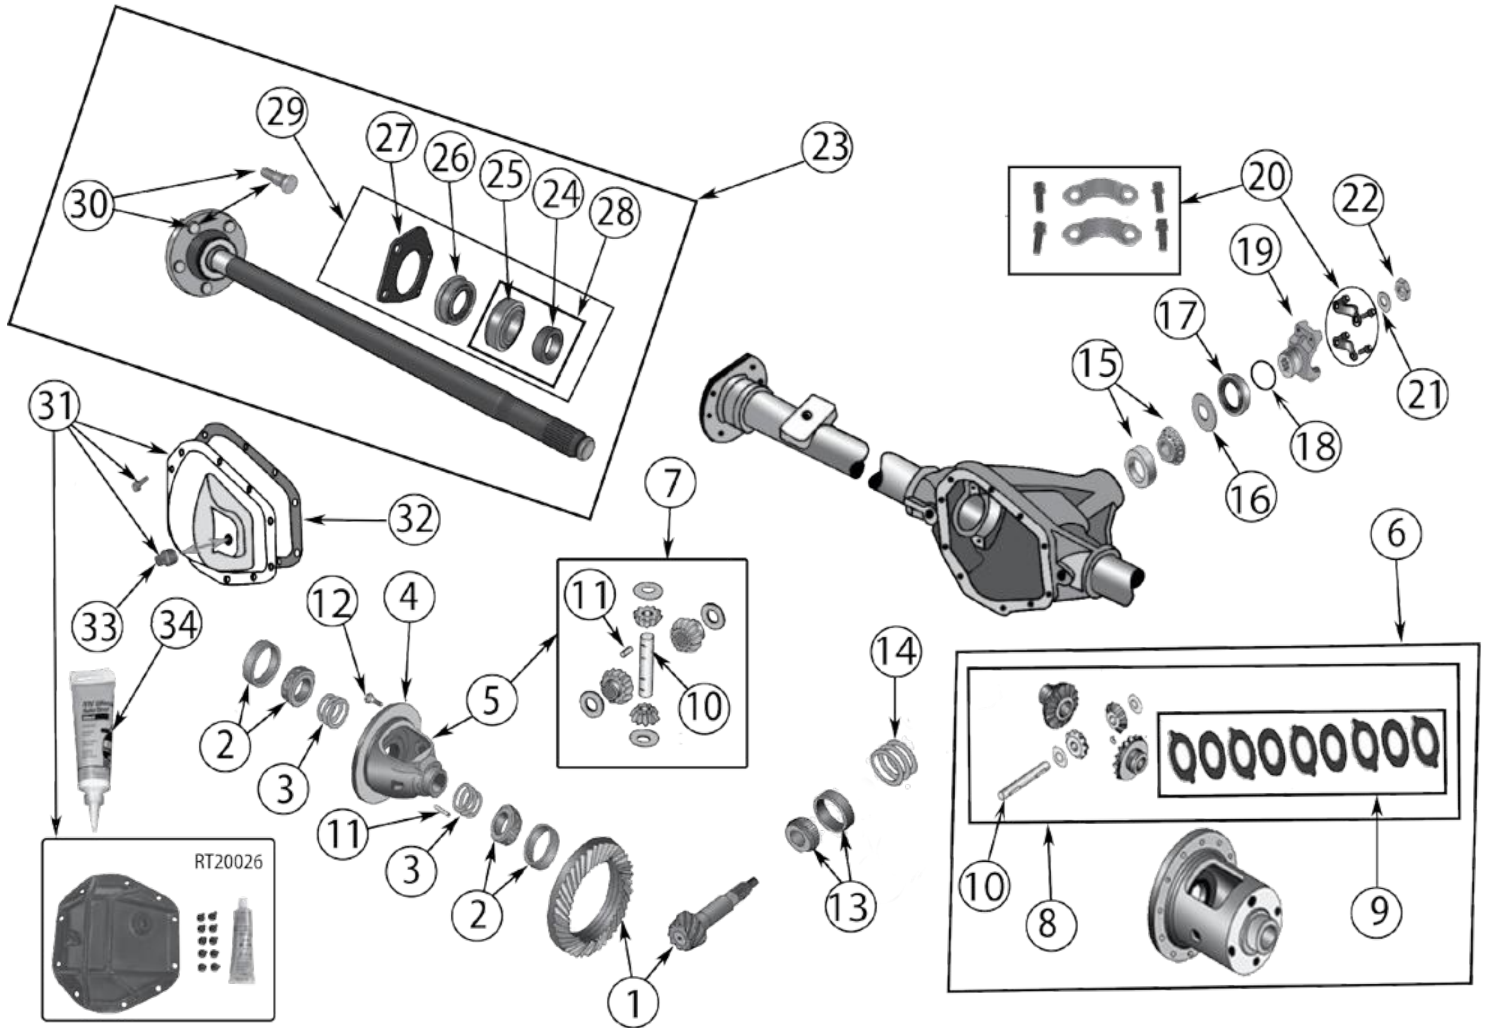

Item #	Description	Years	Comments	Ratio	Includes	Replaces Part #
4	Case Kit, Differential, Standard	00/03	Less Gear Set; Uses 3/8" Bolts	3.73 & Lower		J8130017
5	Case Assembly, Differential	03/06	Standard; Uses 7/16" Bolts	3.73 & Lower		5103031AA *
6	Case Assembly, Differential	97/04	Trac-Lok; Uses 3/8" Bolts	3.73 & Lower	5	J0994341
		97/04	Trac-Lok; Uses 3/8" Bolts	3.73 & Lower	2, 3, 5, 12, 32, 34	83505431
		03/06	Trac-Lok; Uses 7/16" Bolts	3.73 & Lower	2, 3, 5, 12, 32, 34	5103017AA
		03/06	Tru-Lok; Uses 7/16" Bolts	4.10 & Higher	6	52104572AA *
7	Gear Set, Differential, Standard	00/06		All	7, 12	4778595
8	Gear Set, Differential, Trac-Lok	97/06		All	8, 12, 32, 34	83505432
9	Disc Kit, Differential	97/06	w/ Trac-Lok	All		J0994345
10	Shaft, Differential	97/06	w/ Standard or Trac-Lok	All		83503069
11	Pin, Differential Shaft	1997	Roll Pin	All		J0636360
		98/99	Threaded Pin	All		5252502
		00/06	w/ Standard or Trac-Lok; Roll Pin	All		J0636360
12	Bolt Kit, Ring Gear	97/02	Includes 10 3/8"-24 Bolts	All		4720891
		02/06	Includes 10 7/16"-20 Bolts	All		5012810AC
13	Bearing Kit, Pinion	97/06	Inner	All		J8124051
14	Shim Set, Pinion	97/06	w/ Standard or Trac-Lok	All	14, 21, 22, 32	J8129221
15	Bearing Kit, Pinion	97/06	Outer	All		J8124052
16	Slinger, Pinion	97/06		All		J0636566
17	Seal, Pinion	97/01	Non-Flanged	All		83503390
		01/06	w/ Standard or Trac-Lok; Flanged	All		5072473AA
		03/06	w/ Tru-Lok	All		5066446AA
18	O-Ring, Pinion Yoke	03/06	w/ Tru-Lok	All		5012453AA
19	Yoke, Pinion	1997	w/ Standard or Trac-Lok	All		83503388
		98/06	w/ Standard or Trac-Lok	All		4897026AA
		03/06	w/ Tru-Lok	All		4797689
20	Strap & Bolt Kit, U-Joint	97/06	Hex Head Bolts	All		4006698K
		97/06	12-Point Head Bolts	All		4006928K
21	Washer, Yoke	97/06	w/ Standard or Trac-Lok	All		J4004913
22	Nut, Pinion	97/06	w/ Standard or Trac-Lok	All		J0801367
		03/06	w/ Tru-Lok; Flanged	All		5017755AA

* This Part # not currently carried by Crown Automotive