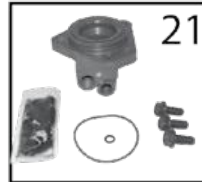

STEERING

WJ / WG Grand Cherokee 1999-2004

Item #	Description	Position	Years	Models	Comments	Replaces Part #
1	Steering Gear Assembly		99/04	All	LHD	52088273AC
2	Power Steering Pump		99/00	All	w/ 4.7L Engine	5080551AC
			01/04	All	w/ 4.7L Engine	52089300AB
			99/01	All	w/ 3.1L Diesel Engine	52088582AC
			99/04	All	w/ 4.0L	5080551AC