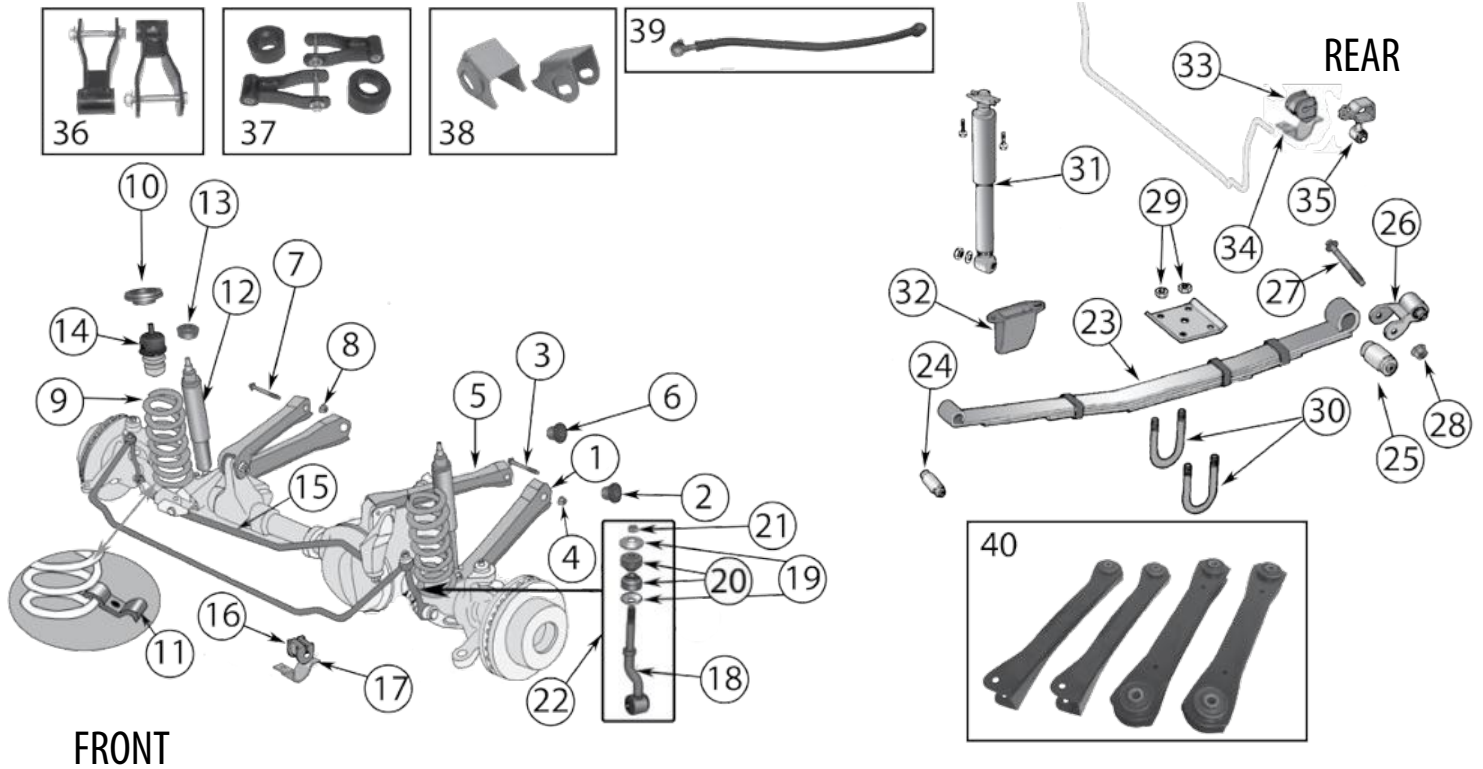

SUSPENSION

XJ Cherokee, MJ Comanche 1984-2001

Item #	Description	Position	Year	Model	Comment	Replaces Part #
Front Suspension						
1	Lower Control Arm	Left or Right	84/01	All	Includes Bushings	52001162
2	Control Arm Bushing	Lower	84/01	All	Axle or Body Side	52001161
3	Control Arm Bolt	Lower	84/01	All	Axle or Body Side; M14 X 2 X 110mm	34201334 *
4	Control Arm Nut	Lower	84/01	All	Axle or Body Side; M14 X 2; Flanged Locking Nut	6502698
5	Upper Control Arm	Upper	84/01	All	Includes Bushing	52087711
6	Control Arm Bushing	Upper	84/99	All	Axle or Body Side	52087709
		Upper	00/01	XJ	Axle or Body Side	52087852
7	Control Arm Bolt	Upper	84/01	All	Axle Side; M10 X 1.50 X 85mm	6505153AA *
		Upper	84/01	All	Body Side; M10 X 1.50 X 85mm	6505154AA *
8	Control Arm Nut	Upper	84/01	All	Axle or Body Side; M10 X 1.50	11506007 *
9	Coil Spring	Left or Right	84/01	All	Tagged: GF, ZVF, ZGF; 16.5" Static Height	52001122
		Left or Right	84/01	All	Tagged: GJ, ZGV, ZVJ; 17" Static Height	52001125
		Left or Right	86/93	All	Tagged: FM; 18.75" Static Height	52001790
10	Coil Spring Isolator	Left or Right	84/01	All		52000229
11	Coil Spring Retainer	Left or Right	84/01	All		53000899
12	Shock Absorber	Left or Right	84/01	All	w/ Standard Duty Suspension	4638190
		Left or Right	84/01	All	w/ Heavy Duty Suspension	4897414AG
		Left or Right	84/01	All	w/ 3" Lift	RT21018
13	Shock Absorber Bushing	Left or Right	84/96	All	Upper; 2 Required Per Shock Absorber	J3216638
		Left or Right	97/01	XJ	Upper; 2 Required per Shock Absorber	52087768
14	Bump Stop	Left or Right	87/93	All	Includes 1 Bump Stop & 1 Bump Stop Cup	52004749
		Left or Right	94/01	XJ		52004295
15	Track Bar		84/90	All		52003918
			91/01	All	LHD	52088432
			91/01	All	RHD	53054317

* This Part # not currently carried by Crown Automotive