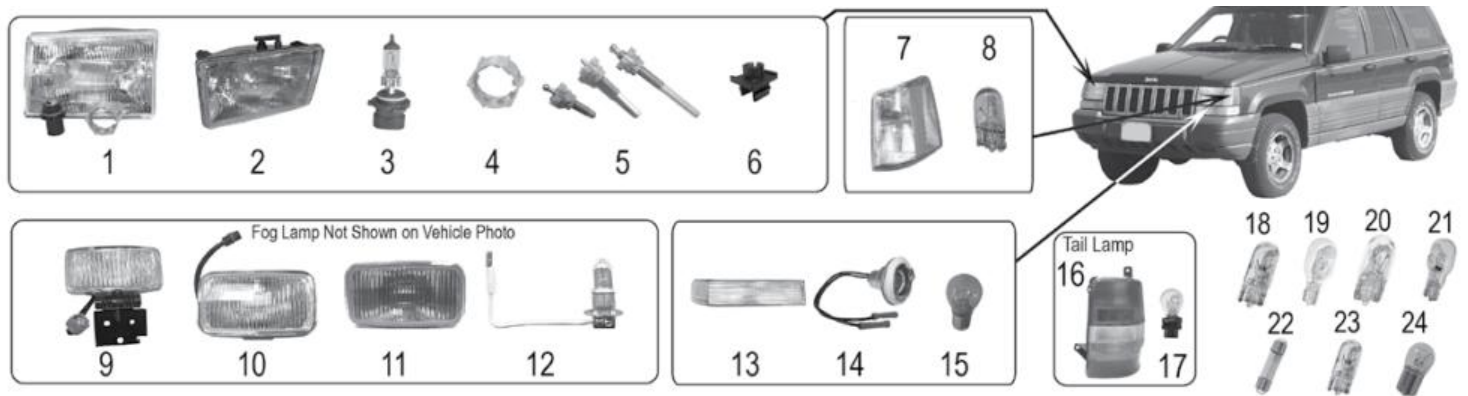

LIGHTING

ZJ, ZG Grand Cherokee 1993-1998

Item #	Description	Position	Year	Model	Comments	Replaces Part #
13	Parking & Turn Signal Light	Left	93/96	ZJ	Until 12/25/1996; Clear Lens w/ 3 Connectors	56005099
		Right	93/96	ZJ	Until 12/25/1996; Clear Lens w/ 3 Connectors	56005098
		Left	96/98	ZJ	After 12/25/1996; Clear Lens w/ 2 Connectors	56005099AB
		Right	96/98	ZJ	After 12/25/1996; Clear Lens w/ 2 Connectors	56005098AB
		Left	93/96	ZG	Until 12/25/1996; Amber Lens	55054581
		Right	93/96	ZG	Until 12/25/1996; Amber Lens	55054580
14	Light Socket	L or R	93/98	ZJ	Parking & Turn Signal; Socket & Wiring	4400588
15	Turn Signal Light Bulb	L or R	93/98	ZJ	1295A Amber Bulb	L01295NA
	Parking Light Bulb	L or R	93/98	ZJ	194A Amber Bulb	L00194NA
	LED Parking Light Bulb Set	L or R	93/98	ZJ	194A Amber LED Bulbs	RT28062

Rear

16	Tail Light	Left	93/98	ZJ		56005111
		Right	93/98	ZJ		56005110
		Left	94/98	ZG	Europe	55155117
		Right	94/98	ZG	Europe	55155116
17	Parking Light, Brake Light Bulb	L or R	93/95	ZJ	2057 Clear Bulb	9438849
		L or R	96/98	ZJ	3057 Clear Bulb	L0003057
	Turn Signal, Reverse Light Bulb	L or R	93/98	ZJ	1156 Clear Bulb	J3209543
18	Side Marker Bulb	L or R	93/98	ZJ	194 Clear Bulb	L0000194
	LED Side Marker Bulb Set	L & R	93/98	ZJ	194 White LED Bulb	RT28063
19	High Mount Brake Light Bulb		93/98	ZJ	921 Clear Bulb	L0000921
	LED High Mount Brake Light Bulb Set		93/98	ZJ	921 White LED Bulbs	RT28069
20	License Plate Bulb		93/98	ZJ	168 Clear Bulb	L0000168

Miscellaneous & Interior Bulbs

21	Reading Light Bulb		93/98	ZJ, ZG	906 Clear Bulb	G9436750
22	Cargo Area & Dome Light Bulb		93/98	ZJ	212-2 Clear Bulb	J8128482
23	Auto Trans Indicator Light Bulb		93/98	ZJ	194 Clear Bulb	L0000194
24	Engine Compartment Bulb		93/98	ZJ	105 Clear Bulb	L0001003

* Part is currently not carried by Crown Automotive