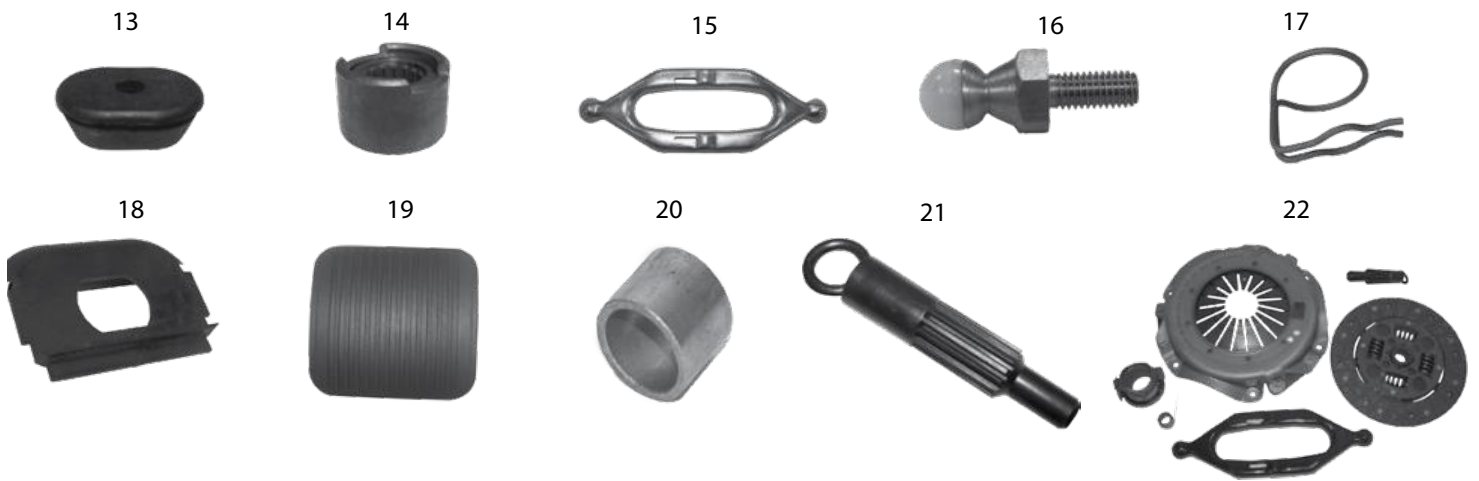

CLUTCH

YJ Wrangler 1987-1995

Item #	Description	Years	Engine	Notes	Spline Count	Disc Diameter	Spline Diameter	Replaces Part #
13	Clutch Hose Grommet	87/92	2.5L	At Bellhousing				53004051
14	Pilot Bearing	87/95	2.5L					J3250005
		87/91	4.0L, 4.2L					33004041
		92/95	4.0L					53009181
15	Clutch Fork	94/95	All					53006388
16	Clutch Fork Pivot	94/95	All					52087542
17	Clutch Fork Spring	94/95	All					4338855
18	Crankshaft Position Sensor Grommet	91/95	All					53006010
19	Clutch Pedal Pad	87/95	All					52002750
20	Clutch Pedal Bushing	87/95	All	Bronze				J0946177
21	Clutch Alignment Tool	87/95	2.5L		14	1"		53006
		87/90	4.2L		10	1.125"		53010
		91/95	4.0L		10	1.125"		53010

Clutch Master Kits

COMPONENTS: A. Clutch Disc B. Pressure Plate C. Control Unit D. Pilot Bearing E. Alignment Tool F. Clutch Bearing G. Clutch Fork									
22	Clutch Kit	87/90	2.5L	A, B, C, D, E		14	9.125"	1"	XY8790F
		87/90	2.5L	A, B, C		14	9.125"	1"	53004538K
		1991	2.5L	A, B, C, D, E		14	9.125"	.968"	XY1991F
		91/95	2.5L	A, B, F		14	9.125"	.968"	4626213K
		1992	2.5L	A, B, C, D, E, G		14	9.125"	.968"	XY1992F
		1993	2.5L	A, B, C, D, E, G		14	9.125"	.968"	XYZ1993F
		94/95	2.5L	A, B, D, E, F, G		14	9.125"	.968"	TXYZ9499F
		87/89	4.2L	A, B, C	w/ BA10/5 Transmission	10	10.5"	1.125"	53004116K
		87/89	4.2L	A, B, C, D, E, G	w/ BA10/5 Transmission	10	10.5"	1.125"	XY8789SP
		89/90	4.2L	A, B, C, D, E	w/ AX15 Transmission	10	10.5"	1.125"	XY8990SA
		91/92	4.0L	A, B, C		10	10.5"	1.125"	53004116K
		1991	4.0L	A, B, C, D, E, G		10	10.5"	1.125"	XY1991S
		1991	4.0L	A, B, C, D, E, G		10	10.5"	1.125"	XY1992S
		1993	4.0L	A, B, C, D, E, G		10	10.5"	1.125"	XYZ1993S
		94/95	4.0L	A, B, F		10	10.5"	1.125"	4874175K
		94/95	4.0L	A, B, D, E, F, G		10	10.5"	1.125"	TXYZ9499S