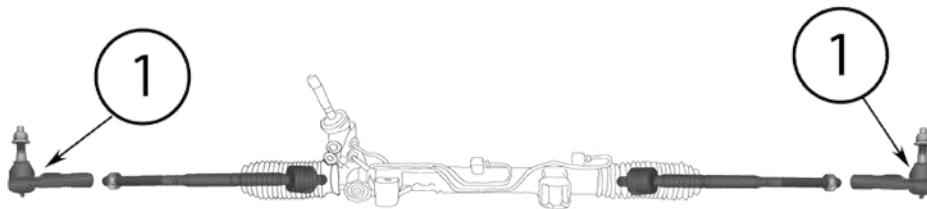

BU Renegade 2015-2017

Item #	Description	Position	Years	Comments	Replaces Part #
1	Tie Rod End	Left, Outer	15/17		68275249AA
		Right, Outer	15/17		68275052AA