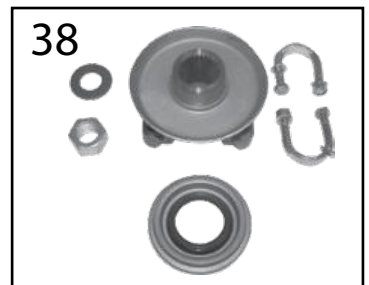

Item #	Description	Years	Comments	Ratio	Replaces Part #
19	Washer, Pinion Nut	97/06		All	J4004913
20	Nut, Pinion	97/00	Until 10/1/2000; Non-Flanged	All	J0801367
		00/06	After 10/1/2000; Flanged	All	5017755AA
21	Ball Joint Kit	97/06	Includes 1 Upper & 1 Lower w/ Hardware	All	83500202
	HD Ball Joint Kit	97/06	Includes 1 Upper & 1 Lower w/ Hardware	All	RT21003
22	Nut, Lower Ball Joint	97/06	Left or Right	All	J8123318
23	Knuckle, Steering	97/06	Right	All	52067576
		97/06	Left	All	52067577
24	Seal, Axle Shaft	97/06	Inner, Left or Right	All	J8121781
25	Axle Shaft Assembly	97/06	Left, w/o ABS	All	4874303
		97/06	Left, w/ ABS	All	4874307
		97/06	Right, w/o ABS	All	4874302
		97/06	Right, w/ ABS	All	4874306
26	Slinger, Inner Axle Shaft	97/06	Plastic	All	46849
27	U-Joint, Axle Shaft	97/06		All	J8126638
		97/06	Spicer	All	8126638SP
28	Shaft, Outer	97/06	w/o ABS	All	4636059
		97/06	w/ ABS	All	4713190
29	Slinger, Outer Axle Shaft	97/06	Left or Right	All	83500201
30	Hub Assembly	97/99	w/ 2-Piece Composite Rotor	All	53007449
		99/06	w/ 1-Piece Cast Rotor	All	53007449AC
31	Differential Cover	97/06	Includes Bolts & Fill Plug	All	4713451
	HD Differential Cover	97/06	Red; Includes Bolts, Fill Plug & RTV	All	RT20024
	HD Differential Cover	97/06	Black; Includes Bolts, Fill Plug & RTV	All	RT20030
32	Gasket, Differential Cover	97/06	Paper	All	J8120360
33	Sealant, RTV	97/06		All	J8993317
34	Bolt, Differential Cover	97/06	10 Required	All	J0273573
35	Plug, Differential Cover	97/06	1/2"-14	All	J4004751
36	Bearing & Seal Kit	97/06	Includes #s 2, 11, 13, 14, 15, 20, 24	All	D30LMASKIT
37	Pinion Bearing Kit	97/06	Includes #s 10, 11, 12, 13, 14, 15, 20	All	D30LPBK
38	U-Bolt Yoke Kit	97/06	Includes Yoke, Seal, Nut, & U-Bolts	All	D3044YOKEUBK