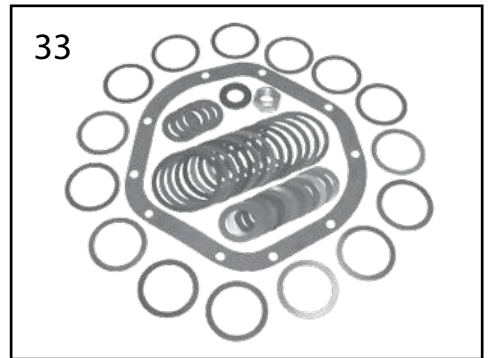

Item #	Description	Years	Comments	Ratio	Includes	Replaces Part #
1	Ring & Pinion Set	87/93		3.07 (43/14)	1, 10, 18, 19	83504197
		87/95		3.54 (46/13)	1, 10, 18, 19	4137749
		91/95		4.09 (45/11)	1, 2, 3, 10, 14, 15, 18, 19, 27	J8129225
		91/95		3.07	1, 2, 3, 10, 14, 15, 18, 19, 27	J8129224
2	Bearing Set, Differential	87/95	Includes 2 Bearings & 2 Cups	All		J8124071
3	Shim Set, Carrier	87/95		All	3, 29	J8129222
4	Case Assembly, Differential	87/95	Standard	3.73 & Lower	4	J0994341
		87/95	Trac-Lok	3.73 & Lower	2, 3, 4, 10, 27, 29	83505431
		91/95	Trac-Lok	4.09	2, 3, 4, 10, 27, 29	4741098
5	Gear Set, Differential	87/95	Trac-Lok; Shaft Held w/ Roll Pin	All		83505432
6	Disc Kit, Differential	87/95	Trac-Lok	All		J0994345
7	Gear Set, Differential	87/95	Standard	All		83503068
8	Shaft, Differential	87/95	Standard or Trac-Lok	All		83503069
9	Pin, Differential Shaft	87/95	Standard or Trac-Lok; Roll Type	All		J0636360
10	Bolt, Ring Gear	91/95	Each	All		J0649454
		87/95	Includes 10 Bolts	All		4720891
11	Bearing Kit, Pinion	87/95	Inner	All		J8124051
12	Shim Set, Pinion	87/95		All	3, 18, 19, 27	J8129221
13	Bearing Kit, Pinion	87/95	Outer	All		J8124052
14	Slinger, Pinion	87/95		All		J0636566
15	Seal, Pinion	87/95		All		83503390
16	Yoke, Pinion	87/95	3" Long	All		83503388
		94/95	3.7" Long	All		4797689
17	Strap & Bolt Kit, U-Joint	87/95	Hex Head Bolts	All		4006698K
		87/95	12-Point Head Bolts	All		4006928K
18	Washer, Yoke	87/95		All		J4004913
19	Nut, Pinion	87/95		All		J0801367
20	Axle Shaft Assembly	87/95	Right (29.75" Long)	All	21, 22, 23, 24, 26	83504960
		87/95	Left (29.25" Long)	All	21, 22, 23, 24, 26	83504961
21	Retaining Ring, Axle Shaft	87/95		All		83503077
22	Bearing, Axle Shaft	87/95		All		83503064
23	Seal, Axle Shaft	87/95		All		83503063
24	Retainer, Axle Shaft	87/95		All		83504190
25	Bearing & Retainer Kit, Axle Shaft	87/95		All	21, 22	994262K
26	Stud, Wheel	87/95		All		83503053
27	Gasket, Differential Cover	87/95	Paper	All		J8122409
28	Bolt, Differential Cover	87/95		All		J0273573
29	RTV Silicone Sealant	87/95		All		J8993317
30	HD Differential Cover	87/95	Red	All	28, 29, Cover & Plug	RT20026
		87/95	Black	All	28, 29, Cover & Plug	RT20032
31	Bearing & Seal Master Kit	87/95		All	2, 3, 11, 12, 13, 15, 19, 21, 22, 23, 24, 27, 29	D44YMASKIT
32	U-Bolt Yoke Kit	87/95		All	2 U-Bolts, 15, 16, 18, 19	D3044YOKEUBK
33	Pinion & Differential Shim Kit	87/95		All	3, 12, 18, 19, 27	J8129223