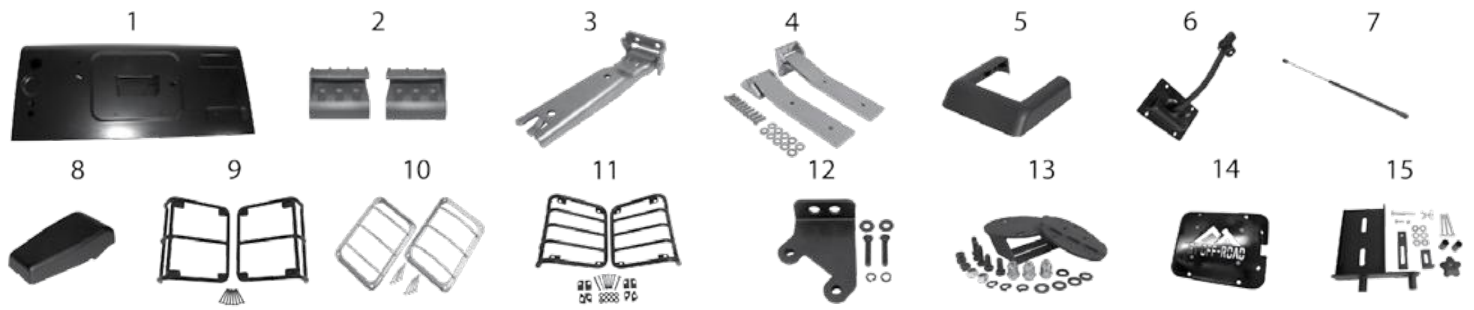

BODY

JK Wrangler 2007-2017

Item #	Description	Year	Position	Color	Comments	Replaces Part #
Tailgate & Related						
1	Tailgate	07/17		Black Primed		68079246AA
2	Tailgate Bar Retainer	07/17	Right	Black		68041620AA
		07/17	Left	Black		68041621AA
3	Tailgate Hinge	07/17	U or L	Black		55395401AE
4	Tailgate Hinge Set	07/17	U or L	Stainless Steel	Includes Hardware	RT34082
5	Tailgate Hinge Cover	07/17	Lower	Black	Body Side	55397089AB
		07/17	Upper	Black	Body Side	55397090AB
6	Tailgate Check Assembly	12/17				4589890AC
7	Liftgate Glass Support	07/10	L or R			4589609AA
		11/17	L or R			68068261AA
8	Liftglass Hinge Cover	11/17	L or R	Black		68140033AA
9	Tail Light Guard Set	07/17	L & R	Black	Includes 2 Guards & Hardware	RT28002
10	Tail Light Guard Set	07/17	L & R	Stainless Steel	Includes 2 Guards & Hardware	RT34081
11	Tail Light Guard Set	07/17	L & R	Stainless Steel	Includes 2 Guards & Hardware	RT34080
		07/17	L & R	Black Stainless	Includes 2 Guards & Hardware	RT34102
12	CB Antenna Mount	07/17		Black Textured	Mounts w/ Spare Tire Bracket Bolts	RT26074
13	Spare Tire Spacer	07/17		Black Textured	Mounts Oversized Spare Tire to OE Mount	RT26076
14	Spare Tire Delete Plate	07/17		Black Gloss	Stainless Steel Backing; RT Off-Road Logo	RT26087
15	Offroad Jack Mount	07/17		Black Textured	Mounts to Tailgate Hinges	RT26083