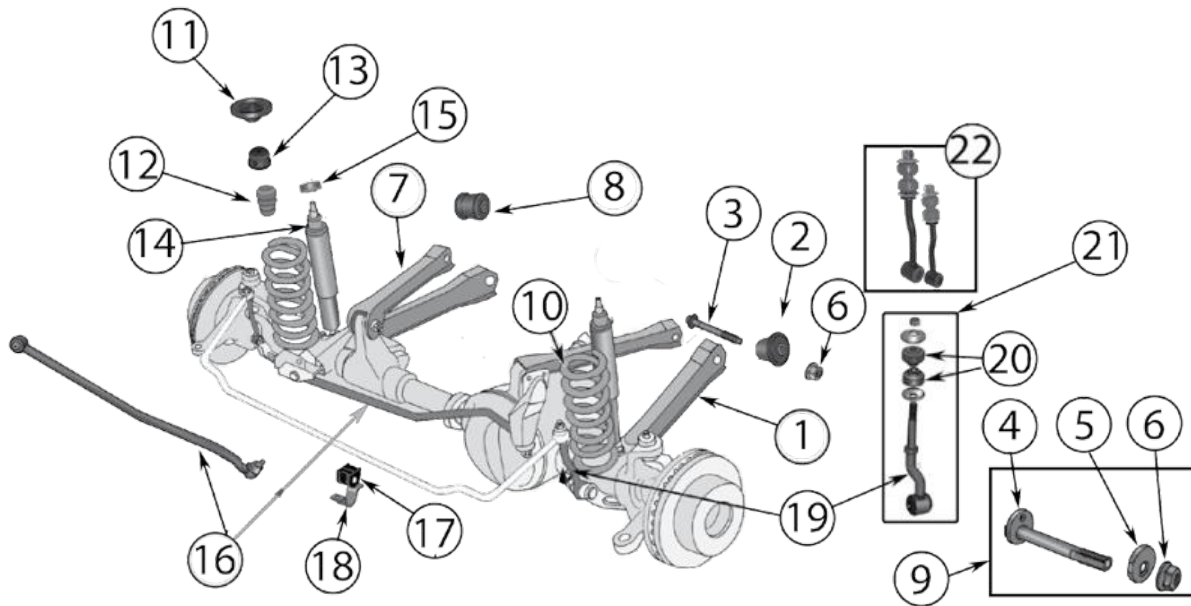

SUSPENSION

ZJ / ZG Grand Cherokee 1993-1998

FRONT

Item #	Description	Position	Years	Model	Comments	Replaces Part #
Front Suspension						
1	Lower Control Arm	Left or Right	93/98	ZJ	Includes Bushings	52087786
2	Control Arm Bushing	Lower	93/98	All	Body Side	52037830
		Lower	93/98	All	Axle Side	52001161
3	Control Arm Bolt	Lower	93/98	All		6502963 *
4	Control Arm Cam Bolt	Lower	93/98	All	M14 X 2 X 110mm	6504238
5	Control Arm Cam Washer	Lower	96/98	All		6504236AB
6	Control Arm Nut	Lower	93/98	All	M14 X 2; Flanged Locking Nut	6502698
7	Upper Control Arm	Left or Right	93/98	All	Includes Bushing	52087711
8	Control Arm Bushing	Upper	97/98	All	Axle or Body Side	52087852
		Upper	93/96	ZJ	Axle or Body Side	52087709
9	Cam Bolt Kit	Left or Right	93/98	All	Lower; Includes Cam Bolt, Cam Washer, & Nut	6504238K
10	Coil Spring	Left or Right	93/98	ZJ	Tagged: GK, ZGK, ZVK	52088104
11	Coil Spring Isolator	Front Upper	93/98	ZJ		52087767
12	Bump Stop	Left or Right	93/98	All		52087636AC
13	Bump Stop Cup	Left or Right	93/98	All		52087635
14	Shock Absorber	Left or Right	93/98	ZJ	w/ Standard Duty Suspension	4638190
		Left or Right	93/98	ZJ	w/ Heavy Duty Suspension	4897414AG
15	Shock Absorber Bushing	Left or Right	93/98	All	Upper; 2 Required per Shock Absorber	52087768
16	Track Bar		93/98	ZJ	LHD	52088432
			94/98	All	RHD	53054317
17	Sway Bar Bushing	Left or Right	93/98	All	1.02" ID; Side Cut	52005653
		Left or Right	97/98	ZG	1.08" ID	52088524
18	Sway Bar Bushing Bracket	Left or Right	93/98	All		52087865AB
19	Sway Bar Link	Left or Right	93/95	ZJ	8.25" Long	52037849
		Left or Right	96/98	All		52088437
20	Sway Bar Link Bushing	Left or Right	93/98	All	Upper	52001132
21	Sway Bar Link Kit	Left or Right	93/95	ZJ	8.25" Long; Includes 1 Link, Grommets, Retainers, & Nut	52037849K
22	HD Sway Bar Link	Left or Right	93/95	ZJ	w/ Polyurethane Bushing & Boot; Not Designed for Lifted Applications	RT21019
		Left or Right	96/98	All	w/ Polyurethane Bushing & Boot; Not Designed for Lifted Applications	RT21041
	HD Sway Bar Link Set	Left & Right	93/95	ZJ	w/ Polyurethane Bushing & Boots; Not Designed for Lifted Applications	RT21020
		Left & Right	96/98	All	w/ Polyurethane Bushing & Boots; Not Designed for Lifted Applications	RT21044

* This Part # not currently carried by Crown Automotive