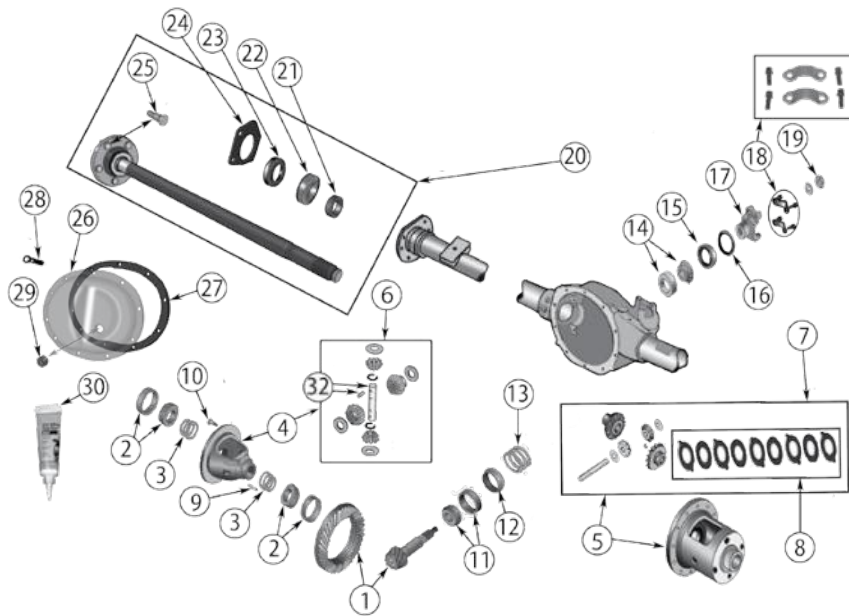

Item #	Description	Year	Comments	Ratio	Includes	Replaces Part #
1	Ring & Pinion Set	2002		3.73	10, 12, 19	5012807AC
		2002		4.10	10, 12, 19	5066492AB
2	Bearing Set, Differential	2002	Includes 2 Bearings & 2 Cups	All		J8126500
3	Shim Set, Differential	2002		All		83503004
4	Case Assembly, Differential	2002	w/ Standard Differential	All	2, 10	5066480AA
5	Case Assembly, Differential	2002	w/ Trac-Lok Differential	All		5066494AB *
6	Gear Set, Differential, Standard	2002	w/ Tag # 52111418AB, 52111771AB	All		4740670
		2002	w/ Tag # 52111418AF, 52111771AF	All	10	5086169AA
7	Gear Set, Differential, Trac-Lok	2002		All		5252497
8	Disc Kit, Differential, Trac-Lok	2002		All		83500263
9	Pin, Differential Shaft	2002	w/ Standard Differential	All		5252502
10	Bolt Kit, Ring Gear	2002	Includes 10 Bolts	All		5012810AC
11	Bearing Kit, Pinion	2002	Inner	All		5252507
12	Crush Spacer, Pinion	2002		All		5012809AA
13	Shim Kit, Pinion	2002		All		83503003
14	Bearing Kit, Pinion	2002	Outer	All		5252508
15	Seal, Pinion	2002		All		5012813AA
16	O-Ring, Pinion	2002		All		4883964AA
17	Yoke, Axle	2002		All		5072212AA
18	Strap & Bolt Kit, U-Joint	2002	w/ 12 Point Bolts	All		4006928K
		2002	w/ Hex Head Bolts	All		4006698K
19	Nut, Pinion	2002		All		J3182601
20	Axle Shaft Assembly	2002	Right	All	21, 22, 23, 24, 25	5066484AA
		2002	Left	All	21, 22, 23, 24, 25	5066485AA
21	Retaining Ring, Axle Shaft	2002		All		5072894AA
22	Bearing, Axle Shaft	2002		All		5012825AA
23	Seal, Axle Shaft	2002		All		5012824AA
24	Retainer, Axle Shaft	2002		All		5066486AA
25	Stud, Wheel	2002		All		5016496AA
26	Cover, Differential	2002		All		5066490AA *
27	Gasket, Differential Cover	2002	Paper	All		35AXCG
28	Bolt, Differential Cover	2002		All		J0273573
29	Plug, Differential Cover	2002	Rubber	All		5252504
30	RTV Silicone Sealant	2002		All		J8993317
31	Pinion & Differential Shim Kit	2002		All	3, 13	5017214AA
32	Shaft & Pin Kit, Differential	2002	w/ Standard Differential	All		5252502K

*This Part # not currently carried by Crown Automotive