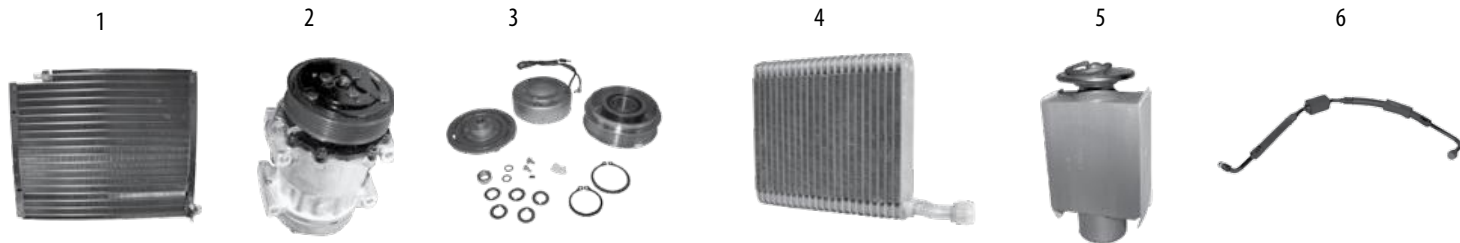

HEAT & AIR CONDITIONING

All Jeep Vehicles

XJ Cherokee, MJ Comanche 1984-2001

Item #	Description	Years	Model	Engine	Comments	Replaces Part #
1	A/C Condenser	84/96	XJ, MJ	2.5L	w/ Factory A/C	56002190
		97/01	XJ	2.5L, 4.0L		55036595AD
		87/96	XJ, MJ	4.0L		83505641
2	A/C Compressor	91/93	XJ, MJ	2.5L, 4.0L		56004354
		94/96	XJ	2.5L, 4.0L		55037359AB
		97/01	XJ	2.5L, 4.0L	Clutch and Pulley Included	55037205AB
3	A/C Compressor Clutch	87/90	XJ, MJ	2.5L	w/ Wide Compressor Cylinder Head	4778022
		87/90	XJ, MJ	4.0L		4778022
		91/93	XJ, MJ	All		4637001
4	Evaporator Core	91/96	XJ, MJ	2.5L, 4.0L	LHD	4773117
		97/01	XJ	2.5L, 4.0L	LHD	4864999AB
5	Expansion Valve	84/90	XJ, MJ	All	w/ Factory A/C	56000212
6	A/C Hose	87/90	XJ, MJ	2.5L	w/ Factory A/C; w/o Muffler; Compressor to Conditioner	56002947
		87/93	XJ, MJ	2.5L	w/ Factory A/C; w/ Muffler; Evaporator to Compressor	56002950
		91/93	XJ, MJ	2.5L	China; w/ Factory A/C; Compressor to Conditioner	56002947
		94/96	XJ	2.5L	w/ Factory A/C; Evaporator to Compressor	56002950
		84/85	XJ	2.5L, 2.8L	w/ Factory A/C; w/ Muffler; Evaporator to Compressor	56000213
		1991	XJ, MJ	4.0L	w/ Factory A/C; w/ Muffler; Evaporator to Compressor	56002684
		89/90	XJ, MJ	4.0L	w/ Factory A/C; w/ Muffler; Evaporator to Compressor	56002684
		91/92	MJ	4.0L	w/ Factory A/C; Receiver Drier to Evaporator	56004378
		91/93	XJ	4.0L	w/ Factory A/C; Receiver Drier to Evaporator	56004378
		91/93	XJ, MJ	4.0L	w/ Factory A/C; Compressor to Condenser	4773308
		91/93	XJ, MJ	4.0L	w/ Factory A/C; w/o Muffler; Evaporator to Compressor	4773204
		94/95	XJ	4.0L	w/ R12; Evaporator to Compressor	4773204
		94/95	XJ	4.0L	w/ R12; Compressor to Condenser	4773308
94/95	XJ	4.0L	w/ R12; Receiver Drier to Evaporator	56004378		
94/96	XJ	4.0L	w/ R134A; Receiver Drier to Evaporator	55037203