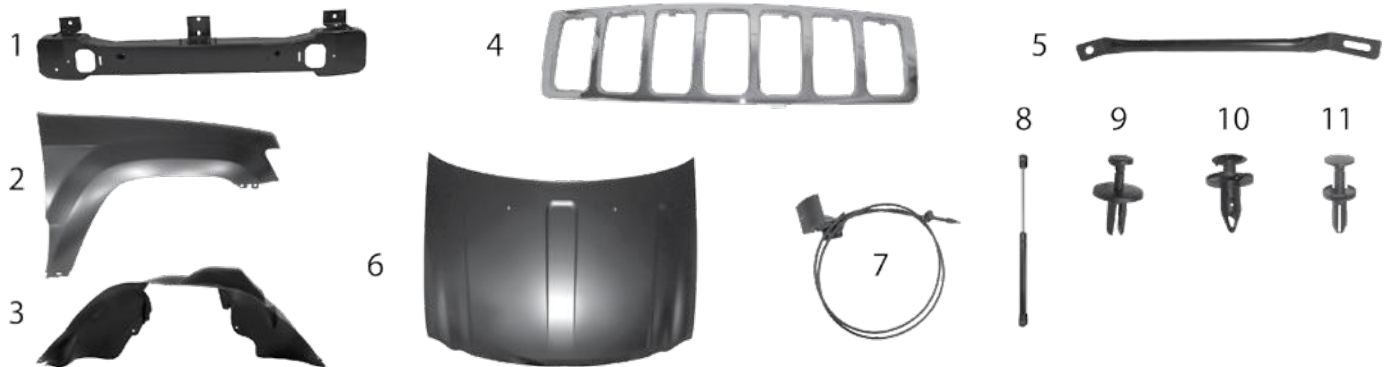

Item #	Description	Position	Color	Years	Comments	Replaces Part
Fenders, Frame, Grille, Hood & Related						
1	Crossmember	Front		05/10	Located Behind Front Fascia	5166082AB
2	Fender	Left	Black Primed	05/10	USA Only	55394451AB
		Right	Black Primed	05/10	USA Only	55394450AB