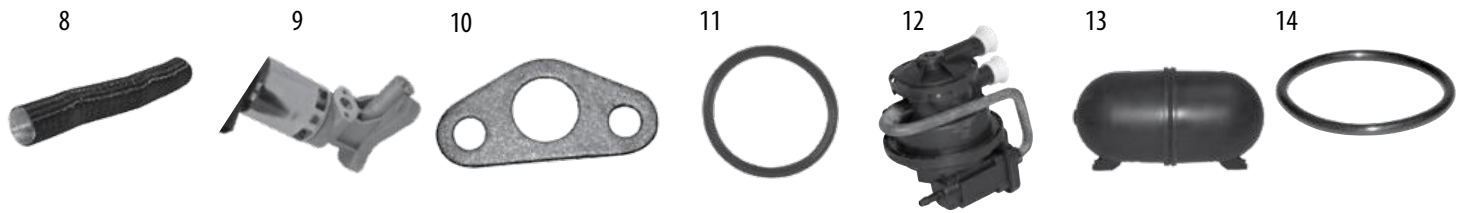

Item #	Description	Years	Model	Engine	Notes	Replaces Part #
XK, XH Commander 2006-2010						
1	PCV Valve	2006 2007 2006	XK, XH XK, XH XK	3.7L 3.7L 5.7L		53032800AA 53034065AA * 53032531AE
9	EGR Valve	06/07 06/08	XK, XH XK, XH	4.7L 5.7L		53034058AC 53032509AM
11	Vapor Canister Seal	06/10	XK, XH	All Gas		52129436AA
KK Liberty 2008-2012						
1	PCV Valve	08/12	All	3.7L		53034065AA *
KJ Liberty 2002-2007						
1	PCV Valve	03/05 02/06 2007	All All All	2.4L 3.7L 3.7L	w/ Thread-In PCV Valve	4777240AD 53032800AA 53034065AA *
MK Compass / Patriot 2007-2017						
1	PCV Valve	07/09 10/17	All All	2.0L Gas, 2.4L 2.0L Gas, 2.4L		5047002AA 5047063AA
11	Vapor Canister Seal	07/16	All	All Gas		52129436AA
KL Cherokee 2014-2017						
1	PVC Valve	14/17	All	2.4L		5047063AA
11	Vapor Canister Seal	14/17	All	All Gas		52129436AA
BU Renegade 2015-2017						
1	PCV Valve	15/17	All	2.4L		5047063AA

* This Part # not currently carried by Crown Automotive