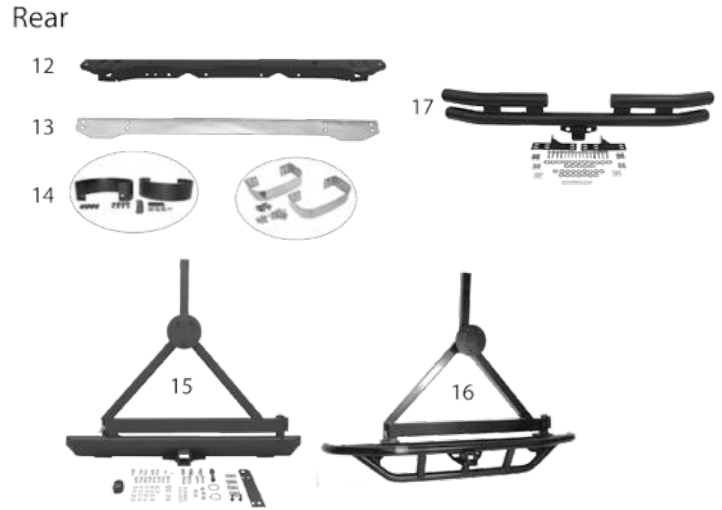

Item #	Description	Position	Years	Colors	Comments	Replaces Part #	
Bumper & Related							
1	Bumper	Front	87/95	Black		55234777	
2	Bumper	Front	87/95	Polished Stainless		RT34038	
3	Bumper	Front	87/95	Polished Stainless	Racing Bumper w/ Holes	RT34037	
4	HD Bumper	Front	87/95	Textured Black	Tubular Steel w/ Stinger	RT20009	
5	Bumper	Front	87/95	Semi Gloss Black	Double Tube w/ Stinger	RT20006	
6	Bumper	Front	87/95	Semi Gloss Black	Double Tube w/o Stinger	RT20008	
7	HD Rockcrawler Bumper	Front	87/95	Textured Black	3/16" Steel; 2 D-Ring Mounts; 2 D-Rings; 2 Fog Light Mounts; Includes Hardware	RT20016	
8	Bumper Overlay	Front	87/95	Polished Stainless		RT34039	
9	Bumper Extension	Front	L or R	87/95		52040027	
10	Bumper Extension Kit	Front	L & R	87/95	Set of 2 w/ Hardware	82200529	
11	Bumper Kit	Front	L & R	87/95	Black	Includes Bumper, 2 End Caps, Hardware	55234777K
12	Crossmember	Rear	87/95		In Front of Rear Bumper	52058121AB	
13	Bumper Overlay	Rear	87/95	Polished Stainless		RT34040	
14	Bumperette Set	Rear	L & R	87/95	Polished Stainless	Set of 2	RT20020
		Rear	L & R	87/95	Black	Set of 2	5355457K
15	HD Bumper & Tire Carrier	Rear	87/95	Textured Black	Plate Steel	RT20005	
16	HD Bumper & Tire Carrier	Rear	87/95	Textured Black	Tubular Steel	RT20004	
17	HD Bumper	Rear	87/95	Semi Gloss Black	Double Tube w/ Receiver Hitch	RT20007