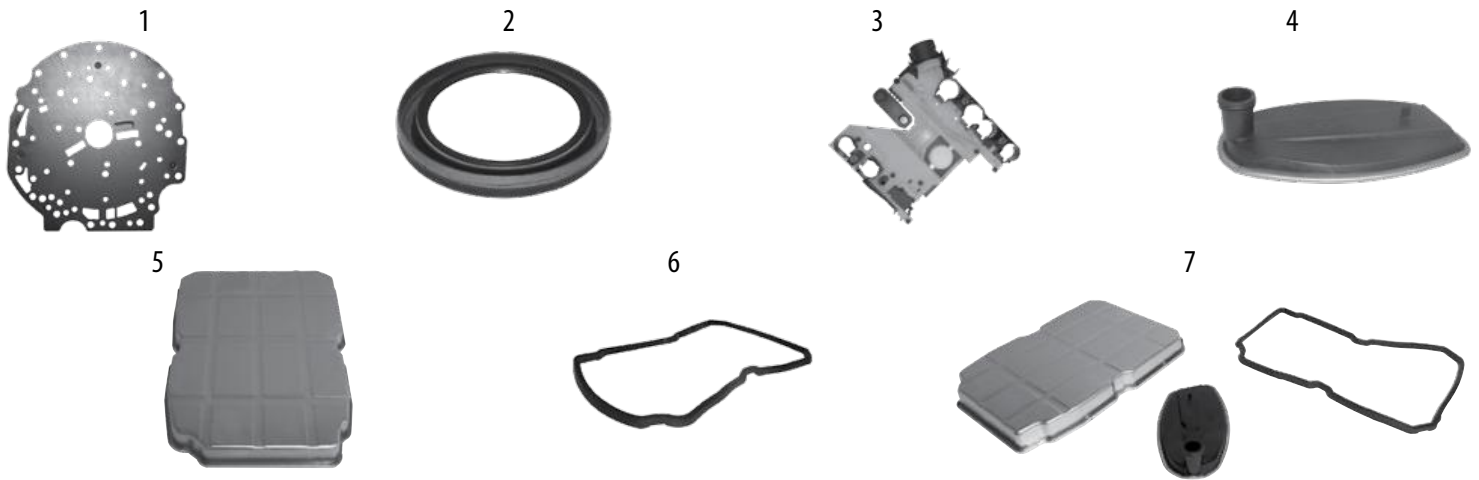

AUTOMATIC TRANSMISSION

Item #	Description	Model	Years	Comments	Replaces Part #
W5A580 Transmission					
1	Intermediate Plate	All	05/17	Located Between The Bellhousing & Clutch Retainer Assembly	52108147AA
2	Oil Pump Seal	All	05/17		52108424AA
3	Speed Sensor Module	All	05/17		52108308AC
4	Transmission Filter	All	05/17		52108325AA
5	Transmission Pan	All	05/17		52108327AC
6	Transmission Pan Gasket	All	05/17	Flexible Rubber	52108332AA
7	Transmission Pan Kit	All	05/17	Includes Oil Pan, Filter, & Oil Pan Gasket	52108327K