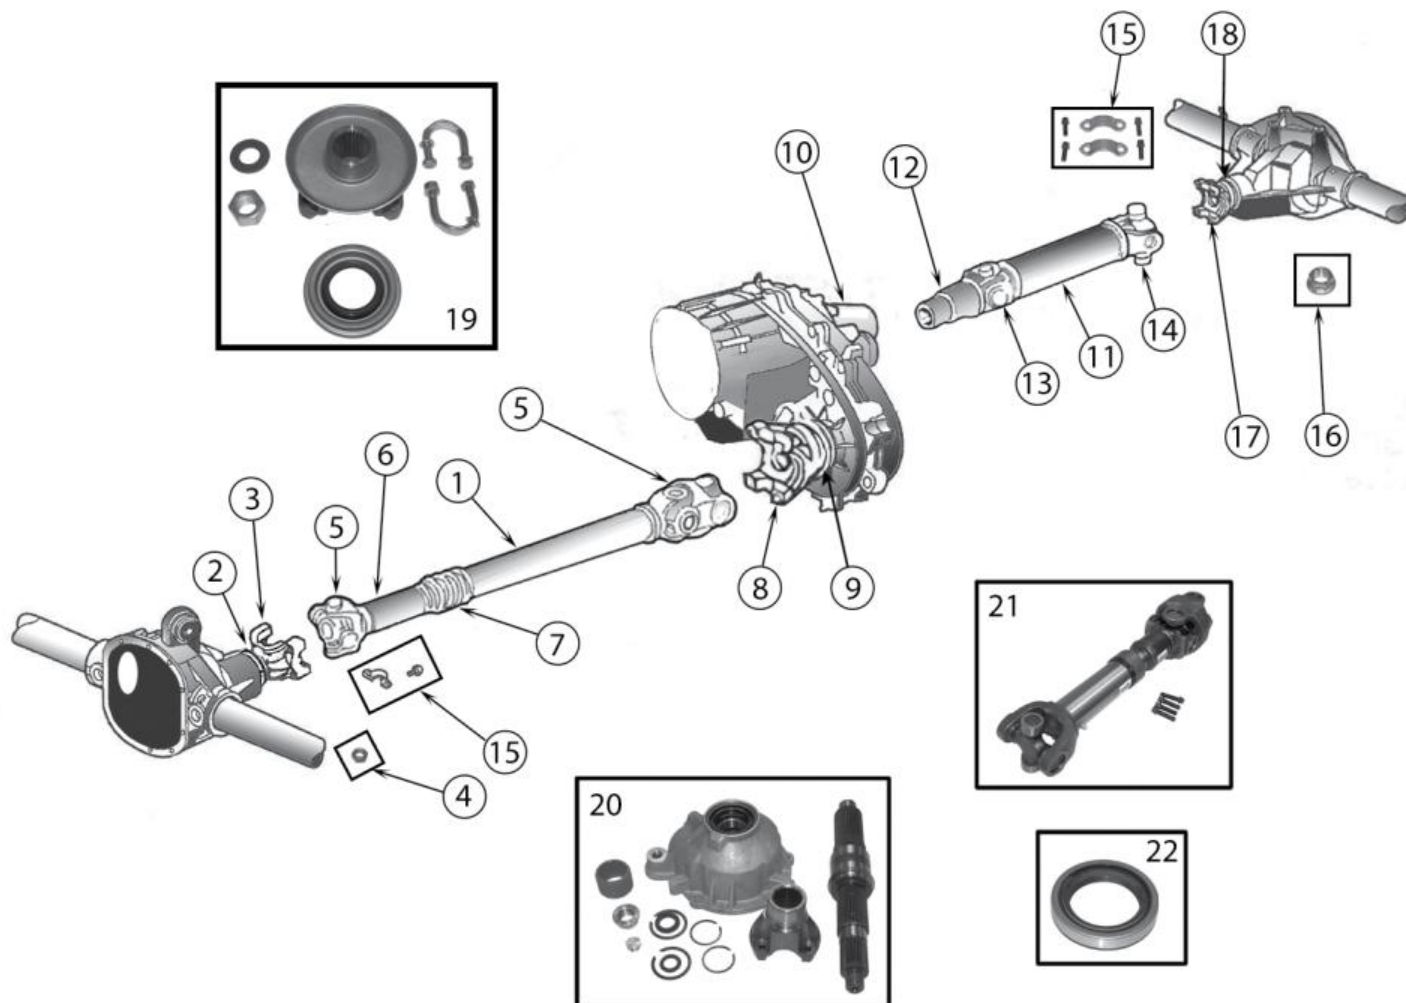

Item #	Description	Location	Years	Comments	Replaces Part #
1	Drive Shaft	Front	87/95	w/ 2.5L Engine; 38" Collapsed	53004369
		Front	87/95	w/ 4.2L, 4.0L Eng. w/ Manual Transmission; 39.5" Collapsed	53002001
		Front	87/95	w/ 4.2L, 4.0L Eng. w/ Auto. Transmission; 38" Collapsed	53004369
2	Seal, Pinion	Front	87/93		J0998092
		Front	87/93	w/o Slinger On Yoke	83503390
		Front	94/95		83503390
3	Yoke, Pinion	Front	87/93	w/o Slinger	J8131656
		Front	87/95	w/ Slinger	83503388
4	Nut, Pinion	Front	87/95		J0801367
5	U-Joint, Drive Shaft	Front	87/95	Sealed	4882793
		Front	87/95	Greasable	J8126614
		Front	87/95	Greasable, Spicer	8126614SP