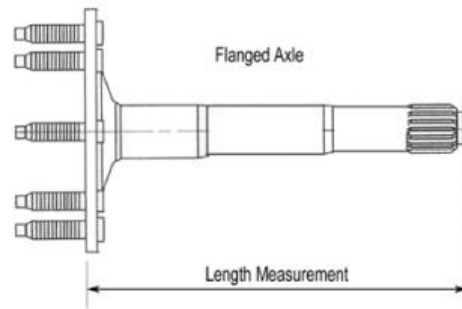

Axle Shaft Quick ID Chart

Replaces Part #	Industry #	Side	Position	Model	Type	Length	Splines	Application	Notes
5252948	73879-1X	Right	Rear	Dana 35	Flanged	29.04"	27	90/92 YJ, XJ	w/ ABS
5252957	73624-2X	Left	Rear	Dana 35	Flanged	30.54"	27	90/91 YJ, XJ	w/o ABS
5252956	73624-1X	Right	Rear	Dana 35	Flanged	29.04"	27	90/91 YJ, XJ	w/o ABS
53000403	N/A	Left	Rear	Dana 35	Flanged	30.35"	27	84/89 YJ, XJ, MJ	w/o ABS (Axle Shaft Only)
53000404	N/A	Right	Rear	Dana 35	Flanged	28.85"	27	84/89 YJ, XJ, MJ	w/o ABS (Axle Shaft Only)
83502883	72912-1X	Left	Rear	Dana 35	Flanged	30.35"	27	84/89 YJ, XJ, MJ	w/o ABS (Axle Shaft Assembly)
83502882	72912-2X	Right	Rear	Dana 35	Flanged	28.85"	27	84/89 YJ, XJ, MJ	w/o ABS (Axle Shaft Assembly)
68003272AA	2004449-1	L or R	Rear	Dana 44	Flanged	32"	30	07/17 JK	w/ Standard or Trac-Lok Differential
68003557AA	2004785-2	Left	Rear	Dana 44	Flanged	32.5"	32	07/17 JK	w/ Tru-Lok Differential
68003558AA	2004785-3	Right	Rear	Dana 44	Flanged	32.625"	32	07/17 JK	w/ Tru-Lok Differential
4882351	75786-2X	Left	Rear	Dana 44	Flanged	29.25"	30	97/02 TJ	
4882350	75786-1X	Right	Rear	Dana 44	Flanged	29.75"	30	97/02 TJ	
5086633AA	85233-2	Left	Rear	Dana 44	Flanged	29.21"	30	03/06 TJ	w/o ABS w/ Drum Brakes
5086632AA	85233-1	Right	Rear	Dana 44	Flanged	29.71"	30	03/06 TJ	w/o ABS w/ Drum Brakes
5083676AA	84377-2	Left	Rear	Dana 44	Flanged	29.21"	30	03/06 TJ	w/o ABS w/ Disc Brakes
5083676AA	84377-1	Right	Rear	Dana 44	Flanged	29.94"	30	03/06 TJ	w/o ABS w/ Disc Brakes
83504961	73499-2X	Left	Rear	Dana 44	Flanged	29.25"	30	87/95 YJ, XJ, MJ	
83504960	73499-1X	Right	Rear	Dana 44	Flanged	29.74"	30	87/95 YJ, XJ, MJ	
4856333	74871-2X	Left	Rear	Dana 44	Flanged	30.25"	30	94/98 ZJ, ZG	
4856332	74871-1X	Right	Rear	Dana 44	Flanged	29.26"	30	94/98 ZJ, ZG	
5012851AA	76454-4X	Left	Rear	Dana 44	Flanged	31.34"	30	99/04 WJ	w/o Vari-Lok
5012850AA	76454-3X	Right	Rear	Dana 44	Flanged	30.34"	30	99/04 WJ	w/o Vari-Lok
5012873AA	76454-2X	Left	Rear	Dana 44	Flanged	32.33"	30	99/04 WJ	w/ Vari-Lok
5012872AA	76454-1X	Right	Rear	Dana 44	Flanged	29.34"	30	99/04 WJ	w/ Vari-Lok
53008134	N/A	L or R	Rear	Chrysler 8.25"	Flanged	29.75"	27	91/95 XJ	
5018393AA	N/A	L or R	Rear	Chrysler 8.25"	Flanged	26.25"	29	96/01 XJ	
52070350AB	N/A	L or R	Rear	Chrysler 8.25"	Flanged		29	02/05 KJ	
52114548AC	N/A	L or R	Rear	Chrysler 8.25"	Flanged			08/12 KK	w/ 43.3mm Diameter Axle Shafts
52114076AA	N/A	Left	Rear	Chrysler 8.25"	Double Splined			05/10 WK, WH, XK, XH	w/ Standard Differential
52114077AA	N/A	Right	Rear	Chrysler 8.25"	Double Splined			05/10 WK, WH, XK, XH	w/ Standard Differential