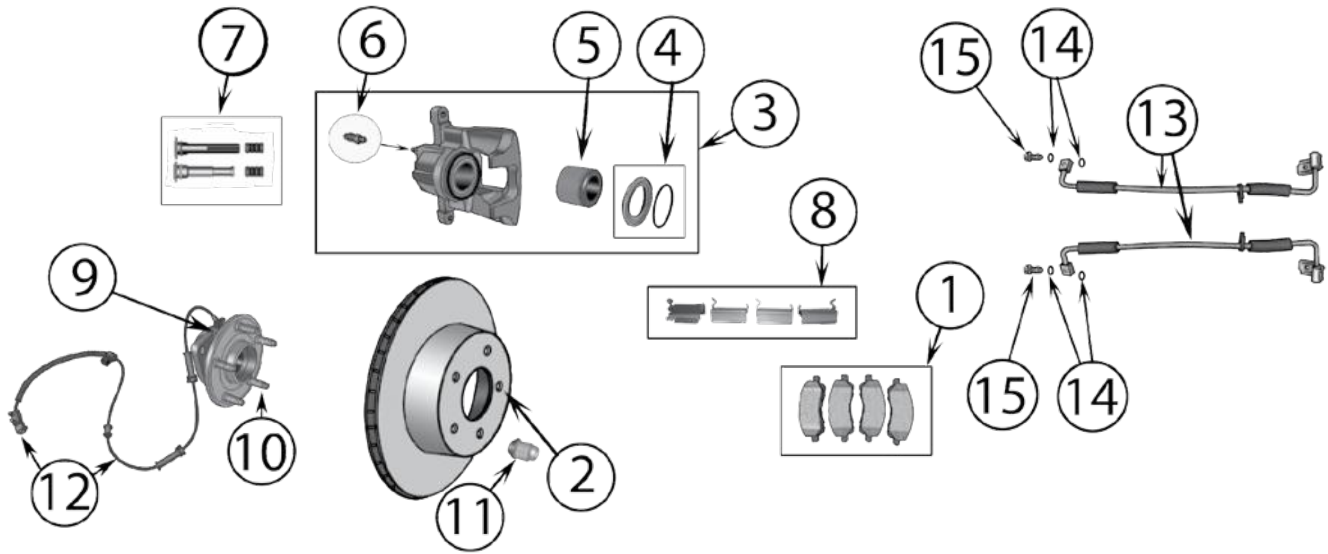

FRONT BRAKES

Item #	Description	Years	Position	Notes	Replaces Part #
Front Brakes					
1	Brake Pad Set	02/07	L & R	Semi-Metallic	5066427AA
2	Brake Rotor	02/07	L or R		52128247AA
3	Brake Caliper	02/07	Left	w/o Pads	5066423AA
		02/07	Right	w/o Pads	5066422AA
4	Caliper Seal Kit	02/07	L or R	Includes 1 Seal & 1 Boot	J8127583
5	Caliper Piston	02/07	L or R		5066425AA
6	Bleeder Screw	02/07	L or R	3/8"-24 X 1-1/8" Long	J8129722
7	Caliper Pin Kit	02/07	L or R	Includes 2 Pins & 2 Bushings	5019987
8	Brake Pad Spring Kit	02/07	L or R	Includes 4 Clips	5019985K
9	Hub Assembly	02/05	L or R	w/o ABS	52128352AB
		02/07	Left	w/ ABS; Includes Wheel Speed Sensor	52128693AA
		02/07	Right	w/ ABS; Includes Wheel Speed Sensor	52128692AA
10	Wheel Stud	02/07	L or R		52098680
11	Wheel Nut	02/07	F or R	Stainless Capped; 1/2"-20 Threads	J4006956
		02/07	F or R	Black; 1/2"-20 Threads	J4006956BLK
		02/07	F & R	Includes 20 Black Wheel Nuts; 1/2"-20 Threads	4006956BLKK
12	Wheel Speed Sensor	02/07	Left		52128695AF
		02/07	Left		52128694AF
13	Brake Hose	02/07	Left		52128311AA
		02/07	Right		52128312AA
14	Brake Hose Washer	02/06	F or R		J3236434
		2007	F or R		6502114
15	Brake Hose Bolt	02/07	F or R	3/8"-24 Threads	6035911AA