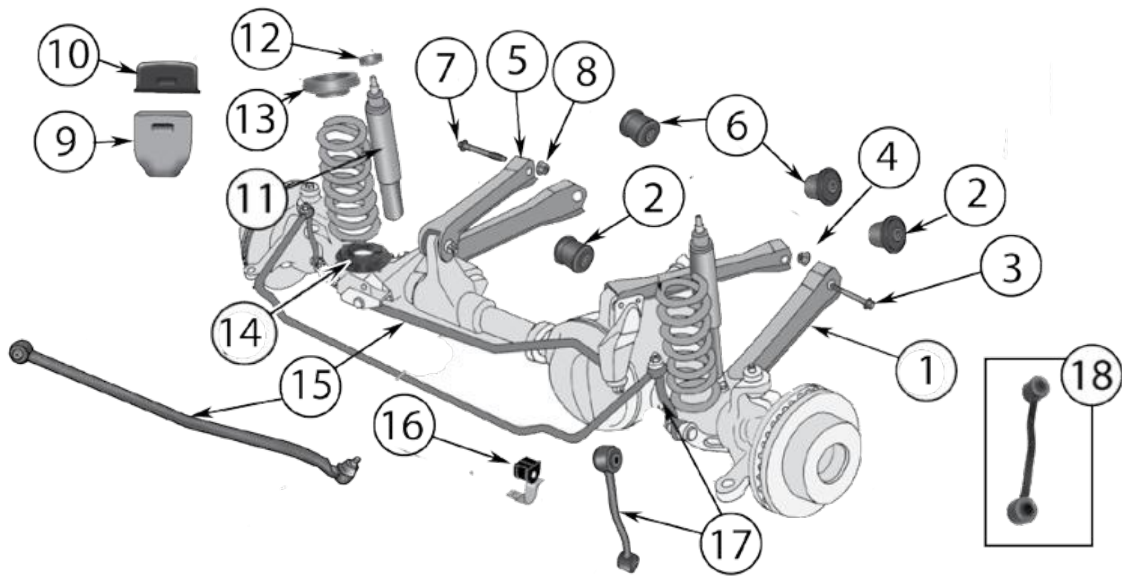

SUSPENSION

WJ / WG Grand Cherokee 1999-2004

FRONT

Item #	Description	Position	Years	Models	Comments	Replaces Part #
Front Suspension						
1	Lower Control Arm	Left or Right	99/04	WJ	Includes Bushings	52088217AB
		Left or Right	99/02	WG	Includes Bushings	52088217AB
		Left or Right	03/04	WG	Includes Bushings	52080306AB *
2	Control Arm Bushing	Lower	99/04	All	Body Side	52037830
3	Control Arm Bolt	Lower	99/04	All	Body Side; M14 X 2 X 105mm	6506033AA *
		Lower	99/04	All	Axle Side; M14 X 2 X 114mm	6505214AA *
4	Control Arm Nut	Lower	99/04	All	Body Side; M14 X 2 Threads	6505439AA *
		Lower	99/04	All	Axle Side; M14 X 2 Threads; Flanged Locking Nut	6502698
5	Upper Control Arm	Left or Right	99/04	All	Includes Bushing	52088208AB
6	Control Arm Bushing	Upper	99/04	All	Body or Axle Side	52088214
7	Control Arm Bolt	Upper	99/04	All	Body Side; M10 X 1.50 X 81mm	6505472AA *
		Upper	99/04	All	Axle Side; M10 X 1.50 X 70mm	6505306AA *
8	Control Arm Nut	Upper	99/04	All	Body or Axle Side; M10 X 1.5; Flanged Locking Nut	6502696
		Upper	01/04	WG	Body or Axle Side; M14 X 2; Flanged Locking Nut	6502698
9	Bump Stop	Left or Right	99/04	All		52088256
10	Bump Stop Cup	Left or Right	99/04	All		52088254
11	Shock Absorber	Left or Right	99/04	WJ	w/ Standard Duty Suspension	5014730AF
		Left or Right	99/04	WJ	w/ Heavy Duty Suspension	5014732AC
12	Shock Absorber Bushing	Left or Right	99/04	All	Upper; 2 Required Per Shock Absorber	52088289
13	Coil Spring Isolator	Upper	99/04	All		52088257
14	Coil Spring Isolator	Lower	99/04	All		52088401
15	Track Bar		99/04	All	LHD; w/ 4.0L, 4.7L Engines	52088305AB
			99/04	All	RHD	52088296
16	Sway Bar Bushing	Left or Right	99/02	WJ		52088284AD
		Left or Right	2003	WJ	w/ 31.5mm Sway Bar	52088284AD
		Left or Right	03/04	WJ	w/ 30mm Sway Bar	52088284AE
		Left or Right	01/03	WG		52088284AD
17	Sway Bar Link	Left or Right	99/04	All		52088283
18	HD Sway Bar Link	Left or Right	99/04	All	w/ Polyurethane Bushings	RT21039

* This Part # not currently carried by Crown Automotive