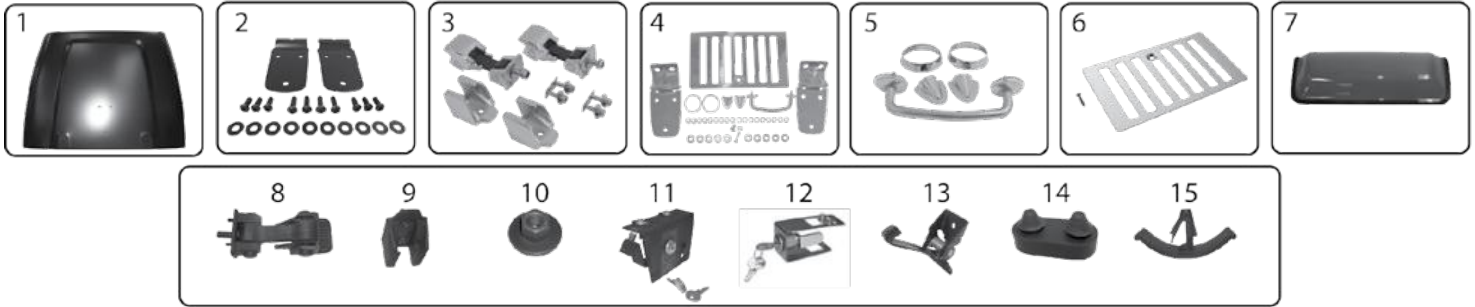

Item #	Description	Position	Year	Color	Comments	Replaces Part #
Hood & Related						
1	Hood		97/06	Black Primed	After 1/2/1997; w/ Oval Hood Rod Hole; Incl. 1 Washer Nozzle Hole	55176594
2	Hood Hinge Set	L & R	97/06	Black	Includes 2 Hinges w/ Hardware	RT26045
		L & R	97/06	Matte Black Stainless	Includes 2 Hinges w/ Hardware	RT34091
		L & R	97/06	Polished Stainless	Includes 2 Hinges w/ Hardware	RT34057
3	Hood Catch Kit	L & R	97/06	Textured Black	Includes 2 Hood Catches & 2 Brackets	55176636K2
		L & R	97/06	Polished Stainless	Includes 2 Hood Catches & 2 Brackets w/ Hardware	RT26044
		L or R	97/06	Textured Black	Includes 1 Hood Catch & 1 Bracket	55176636K
4	Hood Set	L & R	1997	Polished Stainless	Incl. Hood Hinges, Catches, Vent Cover, Footman Loop, & Stops¹	RT34058
		L & R	98/06	Polished Stainless	Incl. Hood Hinges, Catches, Vent Cover, Footman Loop, & Stops¹	RT34059
5	Windshield Tie Down Kit		97/06	Polished Stainless		RT34068
6	Cowl Vent Cover		1997	Polished Stainless		RT34060
			98/06	Polished Stainless		RT34061
7	Air Scoop		98/06	Smoke	Plastic; Mounts Over Hood Vent	RT26001
8	Hood Catch	L or R	97/06	Textured Black	Does Not Include Bracket	55176636AD
9	Hood Catch Bracket	L or R	97/06	Textured Black		55176428AC
10	Hood Catch Bracket Nut	L or R	97/06		M6 X 1; Includes Washer	6504030
11	Hood Lock		1997		w/ Sideways Hinging Hood Latch	RT26070
12	Hood Lock		98/06		w/ Front Hinging Hood Latch	RT26071
13	Hood Safety Catch		97/06		After 1/2/1997	55176731AF
14	Hood to Fender Bumper	L or R	97/06			J4007541
15	Retainer		97/98		Hood Insulation Fastener	6003351

¹ Includes Hardware