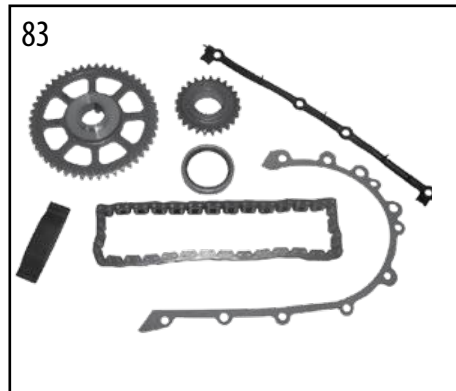

4.0 Liter (242) AMC Engine

ENGINE

Item #	Description	Years	Models	Comments	Replaces Part #
69	Transmission Mount Stabilizer	91/95	YJ	2 Required	J0945266
70	Transmission Mount Stud	91/95	YJ	At Crossmember	J5358879
71	Exhaust Insulator	87/95	XJ, MJ		53000101
72	Engine Mount	97/06	TJ	Left or Right	52019278
		87/01	YJ, XJ	LHD; Left or Right	52040267
		91/01	XJ	RHD; Left	52040267
		91/01	XJ	RHD; Right	52020018
		93/98	ZJ, ZG	Left	52018281
		93/98	ZJ, ZG	Right	52018280
		99/04	WJ, WG	Left	52058929
		99/04	WJ, WG	Right	52058928
73	Transmission Mount	97/06	TJ		52058551
		91/95	YJ		52002625
		87/99	XJ, MJ	w/o BA10/5 Transmission	52002334
		00/01	XJ		52059347AB
74	Transmission Mount	99/04	WJ, WG	w/ 4WD	52058994
		99/04	WJ	w/ 2WD	52058995
		97/98	ZJ		52058485
75	Transmission Mount	93/96	ZJ	w/ Automatic Transmission	52018857
		93/94	ZJ	w/ AX15 Transmission	52018096
76	Transmission Mount Bushing	93/94	ZJ	w/ AX15 Transmission	52017863
77	Transmission Mount	87/89	All	w/ BA10/5 Transmission	83505567
78	Engine Mount Kit	91/95	YJ	Incl. Engine Mounts, Transmission Mount, Isolators, & Studs	52019201K
79	Engine Mount Kit	87/89	XJ, MJ	w/ BA10/5 Transmission; Includes Engine Mounts & Transmission Mount	52019201KK
80	Engine Mount Kit	97/06	TJ	Includes Engine Mounts & Transmission Mount	52019278K
81	Timing Chain Kit	87/93	All	Includes Timing Chain, Sprockets, Guide, & Gaskets	33002977K
82	Timing Chain Kit	94/98	All	Includes Timing Chain, Sprockets, Guide, & Gaskets	53020444KE
83	Timing Chain Kit	99/06	All	Includes Timing Chain, Sprockets, Guide, & Gaskets	53020444KL
84	Oil Pan Kit	97/99	TJ	Includes Oil Pan & Gasket	53020833K
		91/98	YJ, ZJ, ZG	w/o Sensor Hole; Includes Oil Pan & Gasket	53020833K
		87/01	XJ, MJ	w/o Sensor Hole; Includes Oil Pan & Gasket	53020833K
85	Manifold Kit	91/99	TJ, YJ, XJ, MJ, ZJ	Includes Manifold & Gasket, Exhaust Seal, & Studs	4883385K
86	Stainless Steel Header Kit	91/99	TJ, YJ, XJ, MJ, ZJ	Includes Header, Gasket, Exhaust Seal, Studs, & Nuts	RT36001