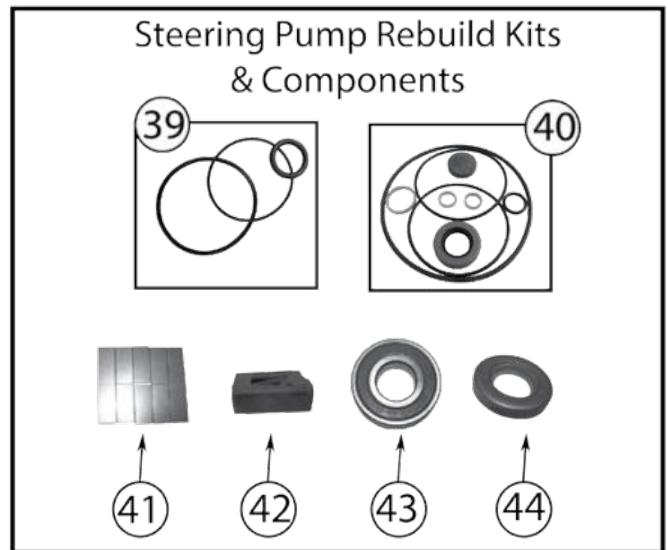

Item #	Description	Position	Years	Comments	Replaces Part #
30	Steering Shaft Bearing Kit		87/95	Includes 2 Bearings, 1 Retainer, & 1 Clip	4487696K
31	Steering Shaft Bushing	Upper	87/95		J4487696
32	Steering Shaft Coupling Spring	Lower	87/95		J4487739
33	Steering Column Bearing	Lower	87/95		J4486713
34	Steering Column Bearing Retainer		87/95		J4487743
35	Steering Column Bearing Kit		87/95	w/ Tilt Column; Includes Rack Kit, Bearings, & Small Parts	83510055
36	Steering Column Bearing	Front, Upper	87/95	w/o Tilt; Steering Column Upper Bearing Assembly	J8127850
37	Steering Column Sector		87/95	w/o Tilt	J8120097
38	Steering Wheel Nut		87/95		J4200414
39	Power Steering Pump Seal Kit		91/95		83501825
40	Power Steering Pump Seal Kit		87/90		83502149
41	Power Steering Pump Vane Kit		91/95	w/ 2.5L Engine	83501827
42	Power Steering Reservoir Clip		91/95	w/ 4.0L Engine	52037547
43	Power Steering Pump Bearing	Front	91/95	w/ Power Steering	83504034
44	Power Steering Pump Seal		91/95	w/ Power Steering	83501814
45	Steering Gear Repair Kit		87/95	w/ Manual Steering; Includes Sector Shaft, Bearings, & Seals	8120221K
46	Steering Gear Bearing & Seal Kit		87/95	w/ Manual Steering	5710618
47	Sector Shaft		87/95	w/ Manual Steering	J8120221
48	Sector Shaft Seal		87/95	w/ Manual Steering	J4486140
49	Sector Shaft Bushing		87/95	w/ Manual Steering	J3200496
50	Worm Shaft Seal		87/95	w/ Manual Steering	J4486141
51	Worm Shaft Bearing		87/95	w/ Manual Steering; 2 Required	J3200491
52	Worm Shaft Bearing Cup		87/95	w/ Manual Steering; 2 Required	J3200492
53	Steering Gear Access Cover Gasket		87/95	w/ Manual Steering	J0940522
54	Steering Gear Rack Kit		92/95	w/ Power Steering; Includes Rack, Hardware, & Grease	4713061
55	Steering Gear Access Cover Gasket Kit		87/95	w/ Power Steering; Includes Gasket & 4 Bolts	J8125038
56	Steering Gear Adjuster Plug Seal Kit		87/95	w/ Power Steering	J8130157
57	Steering Gear Rack Seal Kit		87/95	LHD; w/ Power Steering	J8125039
58	Steering Gear Bearing Kit		87/95	Located on End of Valve Assembly; w/ Power Steering	J8130152
59	Steering Gear Seal Kit	Valve Assembly	87/95	LHD; w/ Power Steering	J3204833
60	Steering Gear Seal Kit	Sector Shaft	87/95	LHD; w/ Power Steering	J8134568
61	Steering Gear Seal Kit	End Plug	87/95	w/ Power Steering	J8125037
62	Steering Gear Cover Shim Kit		87/95	w/ Manual Steering	J0940521
63	Steering Gear Adjuster Screw		87/95	w/ Manual Steering	J4486135
64	Sector Shaft Bearing		87/95	w/ Power Steering	J4487154
65	Steering Gear Bearing		87/95	Located on Valve Assembly	J8130142