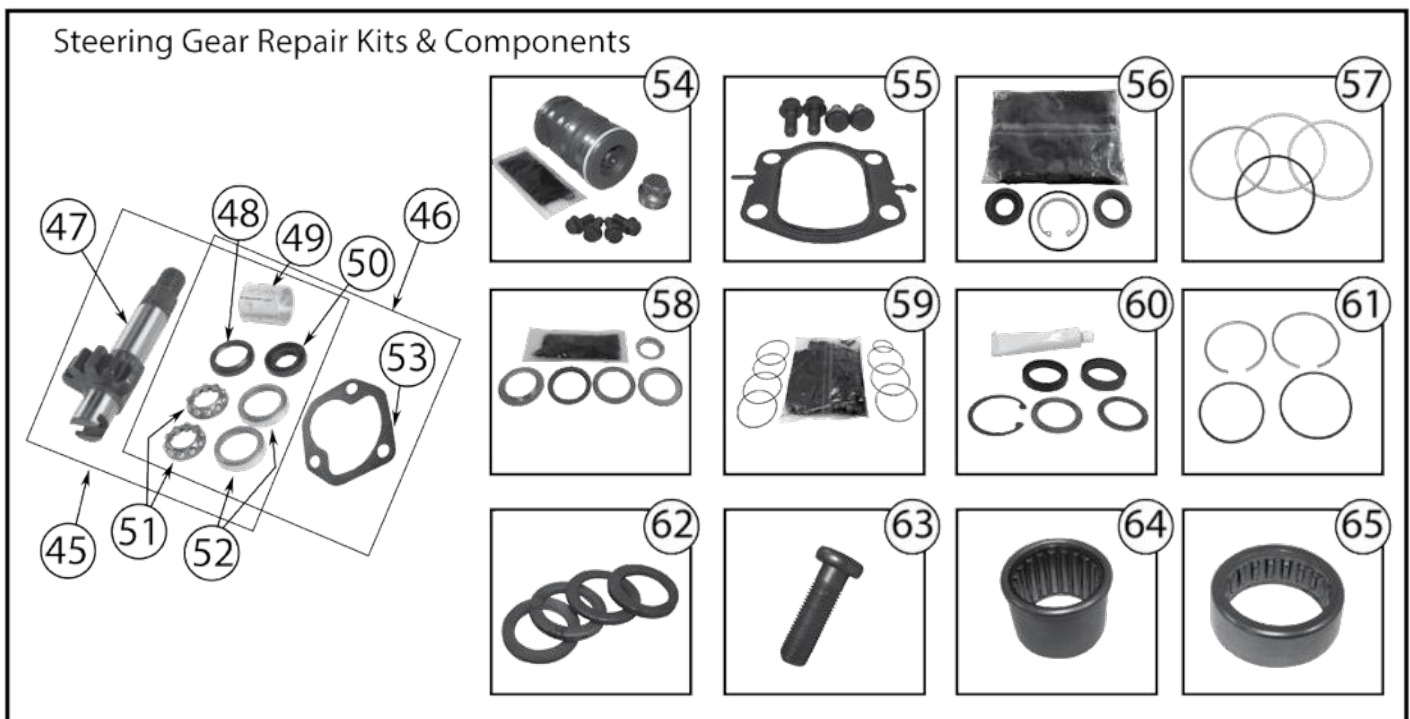

Item #	Description	Position	Years	Comments	Replaces Part #
30	Steering Shaft Bearing Kit		87/95	Includes 2 Bearings, 1 Retainer, & 1 Clip	4487696K
31	Steering Shaft Bushing	Upper	87/95		J4487696
32	Steering Shaft Coupling Spring	Lower	87/95		J4487739
33	Steering Column Bearing	Lower	87/95		J4486713
34	Steering Column Bearing Retainer		87/95		J4487743
35	Steering Column Bearing Kit		87/95	w/ Tilt Column; Includes Rack Kit, Bearings, & Small Parts	83510055
36	Steering Column Bearing	Front, Upper	87/95	w/o Tilt; Steering Column Upper Bearing Assembly	J8127850
37	Steering Column Sector		87/95	w/o Tilt	J8120097
38	Steering Wheel Nut		87/95		J4200414
39	Power Steering Pump Seal Kit		91/95		83501825
40	Power Steering Pump Seal Kit		87/90		83502149
41	Power Steering Pump Vane Kit		91/95	w/ 2.5L Engine	83501827
42	Power Steering Reservoir Clip		91/95	w/ 4.0L Engine	52037547
43	Power Steering Pump Bearing	Front	91/95	w/ Power Steering	83504034
44	Power Steering Pump Seal		91/95	w/ Power Steering	83501814
45	Steering Gear Repair Kit		87/95	w/ Manual Steering; Includes Sector Shaft, Bearings, & Seals	8120221K
46	Steering Gear Bearing & Seal Kit		87/95	w/ Manual Steering	5710618
47	Sector Shaft		87/95	w/ Manual Steering	J8120221
48	Sector Shaft Seal		87/95	w/ Manual Steering	J4486140
49	Sector Shaft Bushing		87/95	w/ Manual Steering	J3200496
50	Worm Shaft Seal		87/95	w/ Manual Steering	J4486141
51	Worm Shaft Bearing		87/95	w/ Manual Steering; 2 Required	J3200491
52	Worm Shaft Bearing Cup		87/95	w/ Manual Steering; 2 Required	J3200492
53	Steering Gear Access Cover Gasket		87/95	w/ Manual Steering	J0940522
54	Steering Gear Rack Kit		92/95	w/ Power Steering; Includes Rack, Hardware, & Grease	4713061
55	Steering Gear Access Cover Gasket Kit		87/95	w/ Power Steering; Includes Gasket & 4 Bolts	J8125038
56	Steering Gear Adjuster Plug Seal Kit		87/95	w/ Power Steering	J8130157
57	Steering Gear Rack Seal Kit		87/95	LHD; w/ Power Steering	J8125039
58	Steering Gear Bearing Kit		87/95	Located on End of Valve Assembly; w/ Power Steering	J8130152
59	Steering Gear Seal Kit	Valve Assembly	87/95	LHD; w/ Power Steering	J3204833
60	Steering Gear Seal Kit	Sector Shaft	87/95	LHD; w/ Power Steering	J8134568
61	Steering Gear Seal Kit	End Plug	87/95	w/ Power Steering	J8125037
62	Steering Gear Cover Shim Kit		87/95	w/ Manual Steering	J0940521
63	Steering Gear Adjuster Screw		87/95	w/ Manual Steering	J4486135
64	Sector Shaft Bearing		87/95	w/ Power Steering	J4487154
65	Steering Gear Bearing		87/95	Located on Valve Assembly	J8130142