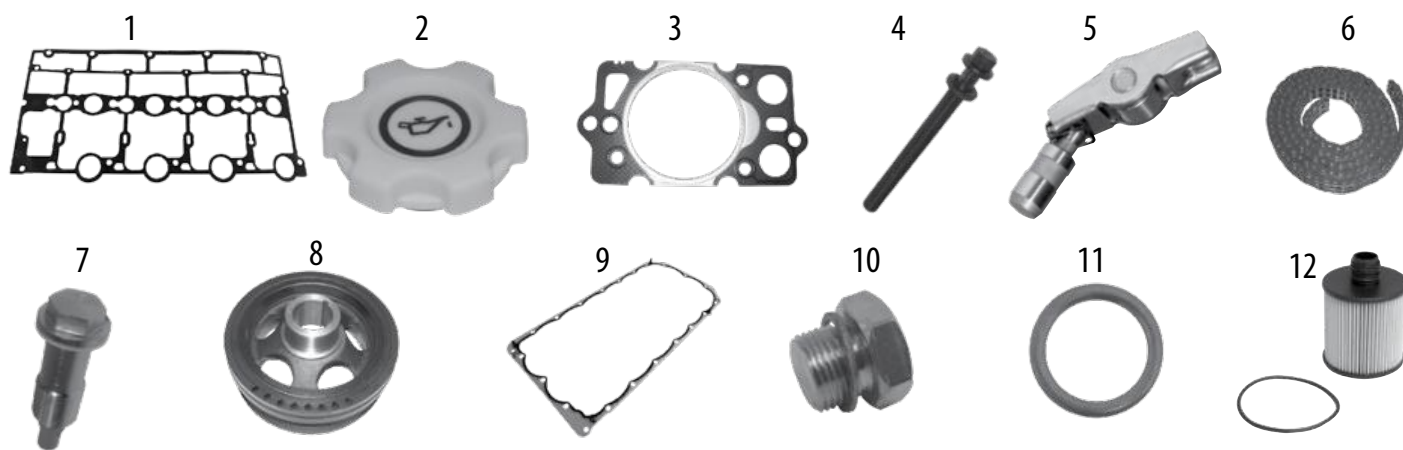

ENGINE

Diesel Engines - All Jeep® Vehicles

Item #	Description	Years	Engine	Models	Comments	Replaces Part #

JK Wrangler

2	Oil Filler Cap	07/17	2.8L Dsl.	JK		4863741
4	Cylinder Head Bolt	07/17	2.8L Dsl.	JK	10 Required	68142831AA
5	Rocker Arm	07/17	2.8L Dsl.	JK	Intake or Exhaust	68027600AA
10	Oil Drain Plug	07/17	2.8L Dsl.	JK		68040680AA
13	Timing Belt	07/17	2.8L Dsl.	JK		68029524AA
17	Timing Belt Kit	07/17	2.8L Dsl.	JK	Includes Belt & Tensioner	68031478AA
21	Engine Mount	07/10	2.8L Dsl.	JK	Left or Right	52060196AD

ZJ, ZG Grand Cherokee

2	Oil Filler Cap	97/98	2.5L Dsl.	ZG		4863741
10	Oil Drain Plug	97/98	2.5L Dsl.	ZG		68040680AA
18	Crankshaft Support O-Ring	95/98	2.5L Dsl.	ZG	Large	4720277AA

WJ, WG Grand Cherokee

2	Oil Filler Cap	99/01	3.1L Dsl.	WJ, WG		4863741
8	Harmonic Balancer	02/04	2.7L Dsl.	WG		5179797AA
10	Oil Drain Plug	99/01	3.1L Dsl.	WJ, WG		68040680AA
		02/04	2.7L Dsl.	WG		5073945AA
11	Oil Drain Plug Gasket	02/04	2.7L Dsl.	WG		5073946AA
18	Crankshaft Support O-Ring	99/01	3.1L Dsl.	WJ, WG	Large	4720277AA
21	Engine Mount	99/01	3.1L Dsl.	WJ, WG	Left	52059051
		99/01	3.1L Dsl.	WJ, WG	Right	52059050