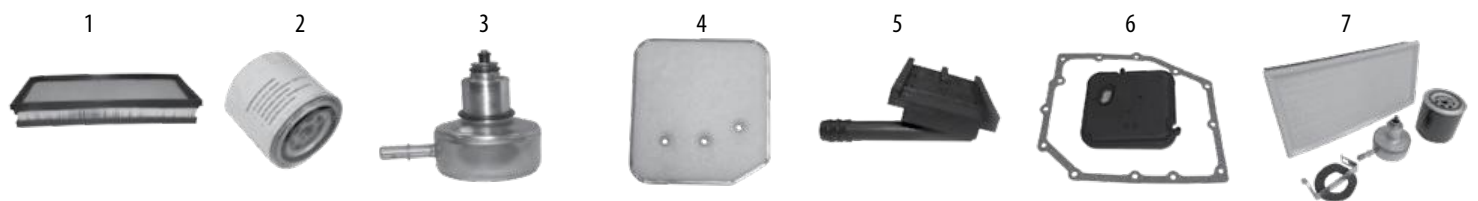

TJ Wrangler 1997-2006

Item #	Description	Years	Engine / Transmission	Comments	Replaces Part #
1	Air Filter	97/06 97/02 97/06 03/06	All 2.5L 4.0L 2.4L	Aftermarket Replacement; No Foam Includes Foam Layer Includes Foam Layer	4797777R 4797777 4797777 5019443AA
2	Oil Filter	97/06 97/02 03/06	4.0L 2.5L 2.4L	3/4"-16 Threads 3/4"-16 Threads	5281090 5281090 4105409
3	Fuel Pressure Regulator	97/04 97/02 03/04	4.0L 2.5L 2.4L	Includes Fuel Filter Includes Fuel Filter Includes Fuel Filter	4798301 4798301 4798301