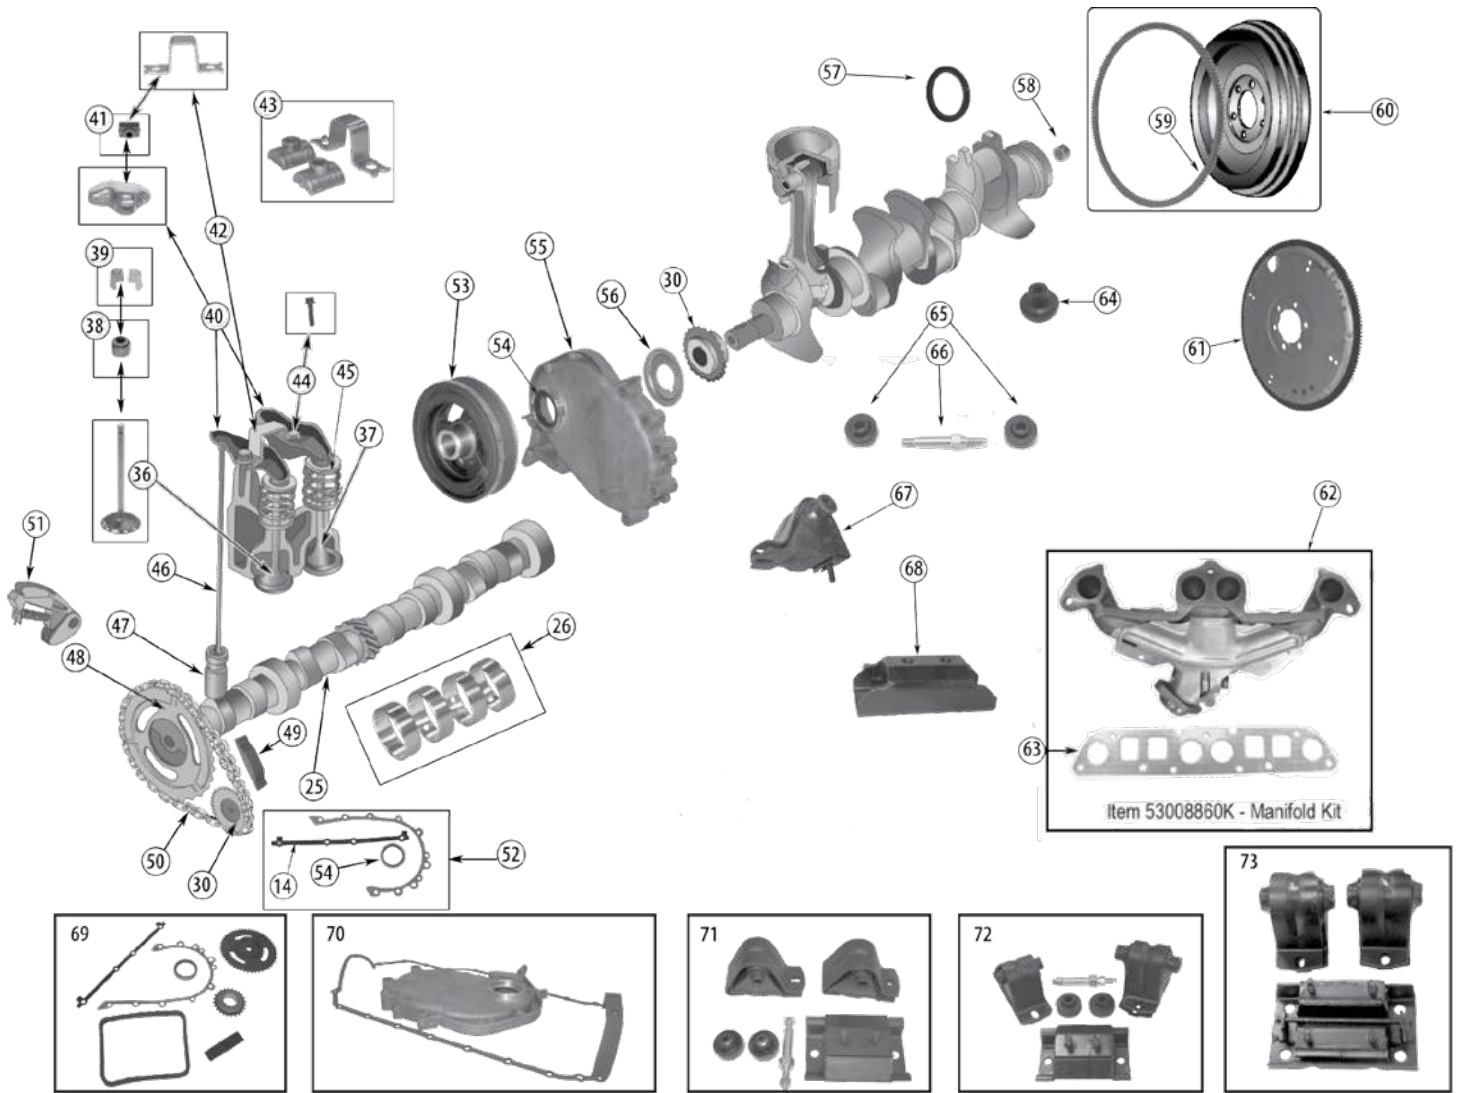

* This Part # not currently carried by Crown Automotive

ENGINE

2.5 Liter (150) AMC Engine

Item #	Description	Years	Models	Comments	Replaces Part #
36	Intake Valve	84/90	All	w/ 1 Square Cut Groove; Standard	J3242659
		87/98	All	w/ 1 Radius Cut Groove; Standard	33003515
		99/02	All	w/ 3 Grooves; Standard	53010512AA
37	Exhaust Valve	84/90	All	w/ 1 Square Cut Groove; Standard	33002429
		87/98	All	w/ 1 Radius Cut Groove; Standard	33003860
		86/90	All	.003" w/ 1 Square Cut Groove	83502491
		87/99	All	.003" w/ 1 Radius Cut Groove	33003520
		99/02	All	w/ 3 Grooves; Standard	53010513AA
38	Valve Seal	84/02	All	Intake	53009886
		84/02	All	Exhaust	53009887
39	Valve Spring Lock	84/90	All	Intake or Exhaust; w/ 1 Square Cut Groove	J3242664
		87/98	All	Intake or Exhaust; w/ 1 Radius Cut Groove	33003521
		99/02	All	Intake or Exhaust; w/ 3 Radius Cut Grooves	53010515AA
40	Rocker Arm	84/02	All	Intake or Exhaust	J3242393
41	Rocker Arm Pivot	84/02	All	Intake or Exhaust	J3235090
42	Rocker Arm Bridge	84/02	All		J3236513
43	Pivot Kit	84/02	All	Contains 2 Pivots & 1 Bridge	3236513K