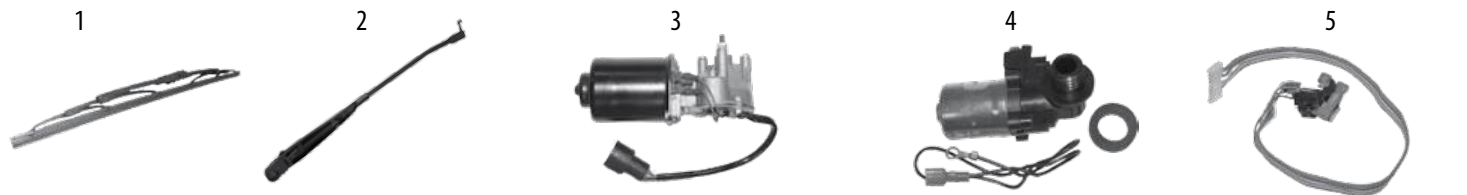

Item #	Description	Years	Models	Position	Notes	Replaces Part #
XJ Cherokee, MJ Comanche						
1	Wiper Blade	84/01	XJ, MJ	Front L or R	18"	83505422
		84/96	XJ	Rear	12"	83505425
		97/01	XJ	Rear	13"	55154727
2	Wiper Arm	84/96	XJ, MJ	Front L or R		56001132
		97/01	XJ	Front L or R		55155649
		84/96	XJ	Rear		56000598
		97/01	XJ	Rear		55154919
3	Wiper Motor	84/93	XJ, MJ	Front		56001402
		84/90	XJ	Rear		56000701 *
		91/93	XJ	Rear		56006336 *
		94/96	XJ	Rear		55155317 *
4	Windshield Washer Pump	84/90	XJ	Front		36001132
		91/96	XJ	Front		55154613
		97/01	XJ	Front		4778347
		91/94	XJ	Rear		36001132
		95/96	XJ	Rear		55154613
		97/01	XJ	Rear		4778348
5	Wiper Switch	84/94	XJ		w/ Int. Wiper, w/ Tilt Wheel; w/ Floor Shift	56007299
		84/94	XJ, MJ		w/ Int. Wiper, w/o Tilt Wheel	56000032 *
		84/94	XJ, MJ		w/o Int. Wiper, w/ Tilt Wheel	56000431 *
		84/94	XJ, MJ		w/o Int. Wiper, w/o Tilt Wheel	56000031
		97/01	XJ			4793313

* This Part # not currently carried by Crown Automotive