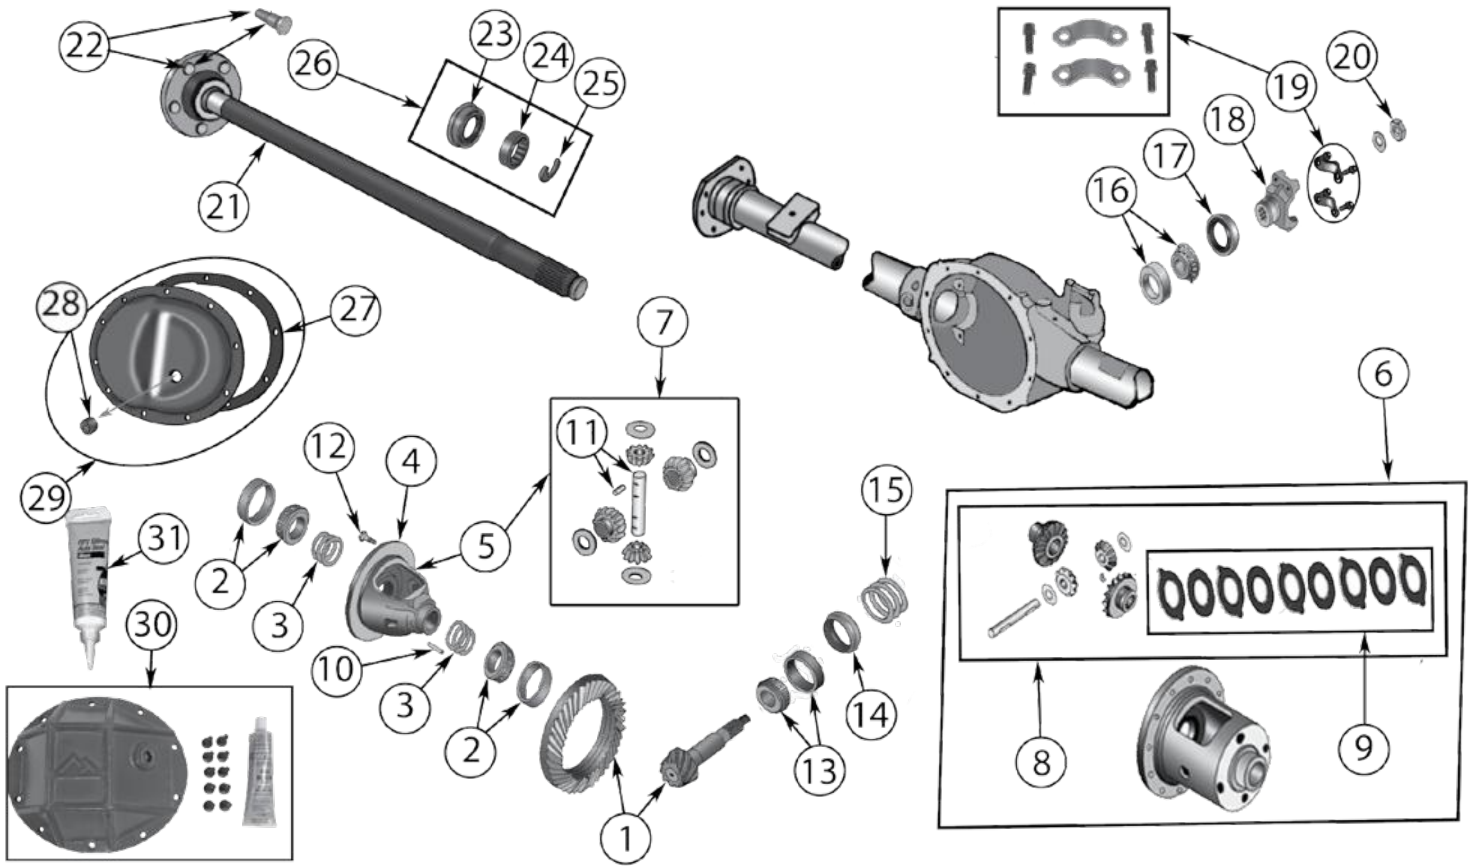

Item #	Description	Years	Comments	Ratio	Includes	Replaces Part #
2	Bearing Set, Differential	97/06	Includes 2 Bearings & 2 Cups	All		J8126500
3	Shim Set, Carrier	97/06		All		83503004
4	Case, Differential, Standard	97/00	Until 10/1/2000; Bare; Uses 3/8" Ring Gear Bolts	3.07	4	44649
		97/00	Until 10/1/2000; Bare; Uses 3/8" Ring Gear Bolts	3.55 & Higher	4	44590
5	Case Assembly, Differential	97/00	Until 10/1/2000; Standard; Uses 3/8" Ring Gear Bolts	3.07	2, 3, 5, 12	4740833
		97/00	Until 10/1/2000; Standard; Uses 3/8" Ring Gear Bolts	3.55 & Higher	2, 5, 12	4740834
		00/06	After 10/1/2000; Standard; Uses 7/16" Ring Gear Bolts	3.07	2, 5, 12	5073110AA
		00/06	After 10/1/2000; Standard; Uses 7/16" Ring Gear Bolts	3.55 & Higher	2, 5, 12	5072976AA
6	Case Assembly, Differential	97/00	Until 10/1/2000; Trac-Lok; Uses 3/8" Ring Gear Bolts	3.07	2, 3, 6, 12	83505020
		97/00	Until 10/1/2000; Trac-Lok; Uses 3/8" Ring Gear Bolts	3.55 & Higher	2, 6, 12	83505021
		00/06	After 10/1/2000; Trac-Lok; Uses 7/16" Ring Gear Bolts	3.07	2, 6, 12	5073014AA
		00/06	After 10/1/2000; Trac-Lok; Uses 7/16" Ring Gear Bolts	3.55 & Higher	2, 6, 12	5012831AB
		97/00	Until 10/1/2000; Trac-Lok; Bare; Uses 3/8" Ring Gear Bolts	3.55 & Higher	4, 10, 12	43233
7	Gear Set, Differential, Standard	97/06		All		4740670
8	Gear Set, Differential, Trac-Lok	97/06		All		5252497
9	Disc Kit, Differential	97/06	Trac-Lok	All		83500263
10	Pin, Differential Shaft	97/01		All		5252502
		02/06	w/ Standard Differential	All		5252502
11	Shaft & Pin Kit, Differential	97/01		All		5252502K
		02/06	w/ Standard Differential	All		5252502K
12	Bolt Kit, Ring Gear	97/00	Until 10/1/2000; Includes 10 @ 3/8"-24 Bolts	All		4720891
		00/06	After 10/1/2000; Includes 10 @ 7/16"-20 Bolts	All		5012810AC
13	Bearing Set, Pinion	97/06	Inner	All		5252507
14	Spacer, Pinion Crush	97/06		All		3175779
15	Shim Set, Pinion	97/06		All		83503003
16	Bearing Set, Pinion	97/06	Outer	All		5252508
17	Seal, Pinion	97/06		All		83504946
18	Yoke, Pinion	97/06		All		83503318

Continued to Next Page . . .