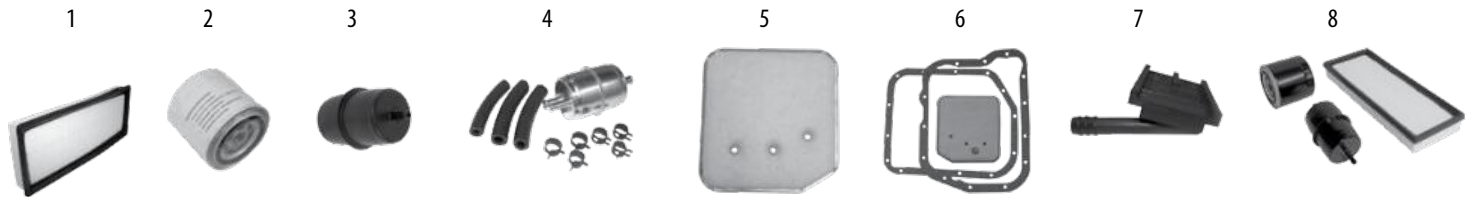

FILTERS

ALL JEEP VEHICLES

TJ Wrangler 1997-2006

Item #	Description	Years	Engine / Transmission	Comments	Replaces Part #
4	Transmission Filter	97/02 03/06	30RH, 32RH 42RLE		J8123042 52852913AB
5	Transfer Case Filter	97/06		NP231 Transfer Case	4338943
6	Transmission Filter Kit	03/06	42RLE		52852913K
7	Master Filter Kit	97/04 97/02 03/04 05/06	4.0L 2.5L 2.4L 2.4L	Includes #s 1, 2, 3 Includes #s 1, 2, 3 Includes #s 1, 2, 3 Includes #s 1, 2	MFK7 MFK7 MFK19 MFK20

YJ Wrangler 1987-1995

Item #	Description	Years	Engine / Transmission	Comments	Replaces Part #
1	Air Filter	87/90 87/95 91/95	4.2L 2.5L 4.0L		J8991386 53002184 53002184
2	Oil Filter	87/90 91/93 91/93 91/95 94/95	2.5L, 4.2L 2.5L 2.5L 4.0L 2.5L	M18 x 1.5 Threads 3/4"-16 Threads w/ M20 x 1.5 Threads 3/4"-16 Threads 3/4"-16 Threads	33004195 5281090 33004195 5281090 5281090
3	Fuel Filter	87/90 87/90 87/90 87/95 87/90 91/95	2.5L EFI 2.5L, 4.2L 4.2L 2.5L 2.5L EFI 4.0L	In-Tank Fuel Filter w/ 20 Gallon Tank; In-Tank Fuel Filter Single Inlet, Dual Outlet	33000184 * 53001248 J3229443 33000076 33000184 * 33000076
4	Fuel Filter Kit	87/90	4.2L	Single Inlet, Dual Outlet; Includes Filter, Clamps, & 3 Sections of Hose	J8129383
5	Transmission Filter	87/95	A999, 32RH		J8123042
6	Transmission Filter Kit	87/89	A999		J8127652
7	Transfer Case Filter	87/95		NP231 Transfer Case	4338943
8	Master Filter Kit	87/90 87/90 91/93 91/93 91/95 94/95	2.5L 4.2L 2.5L 2.5L 4.0L 2.5L	Includes #s 1, 2, 3 Includes #s 1, 2, 3 w/ M20 x 1.5 Oil Filter Threads; Includes #s 1, 2, 3 w/ 3/4"-16 Oil Filter Threads; Includes #s 1, 2, 3 Includes #s 1, 2, 3 Includes #s 1, 2, 3	MFK14 MFK21 MFK14 MFK13 MFK13 MFK13

* This Part # not currently carried by Crown Automotive