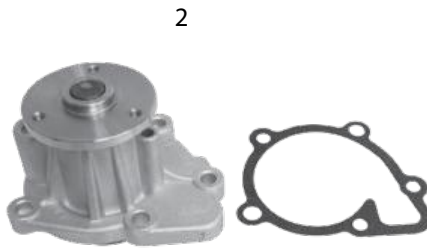

Item #	Description	Years	Engine	Comments	Replaces Part #
Radiators					
1	Radiator	14/17	2.4L	w/ Single Cooling Fan Module	68197299AB
		14/17	2.4L, 3.2L	w/ Dual Cooling Fan Modules	68229290AC
		14/17	2.0L Dsl.	w/ Dual Cooling Fan Modules	68229290AC
		14/17	2.2L Dsl.	w/ Dual Cooling Fan Modules	68229290AC
Water Pumps & Related					
2	Water Pump	14/17	2.4L	Includes Gasket	68046026AA
		14/17	3.2L		68111624AE *
3	Water Pump Gasket	14/17	2.4L		68046028AA *
		14/17	3.2L		68087340AA
4	Water Pump Housing Gasket	14/17	2.4L	Water Pump Housing to Engine Block Gasket	5047390AA
Cooling Fan Modules					
5	Cooling Fan Module	14/17	2.4L	w/ Single Cooling Fan Module	68197298AB
		14/17	2.4L	w/ Dual Cooling Fan Modules	52014621AE
		14/17	3.2L	w/o Heavy Duty Cooling	68164091AF
		14/17	3.2L	w/ Heavy Duty Cooling	52014621AE
		14/17	2.0L Dsl.		52014621AE
		15/17	2.2L Dsl.		52014621AE
Pulleys					
6	Drive Belt Idler Pulley	14/17	2.4L	Smooth	4627312AA
		2014	3.2L	6 Grooves	4593848AA
		15/17	3.2L	6 Grooves	4627509AA

* This Part # not currently carried by Crown Automotive