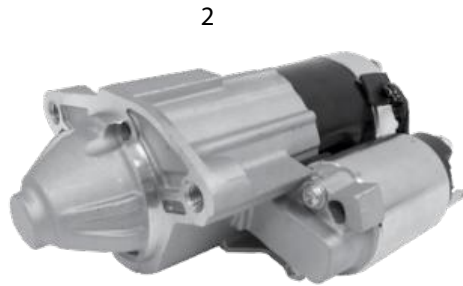

* This Part # not currently carried by Crown Automotive

Item #	Description	Years	Engine	Comments	Replaces Part #
21	Transfer Case Switch	07/17	All	w/ NV241, NV241OR Transfer Case	5083138AA
22	Transmission Input Speed Sensor	07/11	All	w/ 42RLE, 545RFE Transmission	4799061AB
23	Transmission Output Speed Sensor	07/11	All	w/ 42RLE Transmission	52854001AA
24	Transmission Speed Sensor Module	11/17	All	w/ W5A580 Transmission	52108308AC
25	Transmission Pressure Sensor Transducer	07/10	All	w/ 545RFE	4799758AD
26	Wheel Speed Sensor	07/17	All	Front, Left or Right	68003281AC
		07/17	All	Rear, Left or Right	52125003AB
27	Harness Repair Kit	07/17	3.8L	Rear Wheel Speed Sensor	5183448AA
Body Components					
28	Ambient Temperature Sensor	07/17	All		5149265AB
29	Brake Light Switch	07/17	All		56042023
30	Clockspring	07/12	All		5156106AD
		13/16	All	w/o RHD Letter Carrier Package (Until 5/1/16)	5156106AD
31	Door Jamb Switch	2007	All	Left or Right	4687558
32	TPMS Sensor	07/11	All	Non-Export	56029479AB
		07/11	All	Export	56029481AB
		2012	All		56029481AB
		13/17	All		56029398AB
33	Multifunction Switch	07/10	All	w/o Fog Lamps	5183952AF
		07/17	All	w/o Automatic Headlamps, w/ Fog Lamps	68041485AD
		11/17	All	w/ Automatic Headlamps, w/o Rear Fog Lamps	68015101AG
34	Trailer Hitch Harness	07/17	All		RT29005 