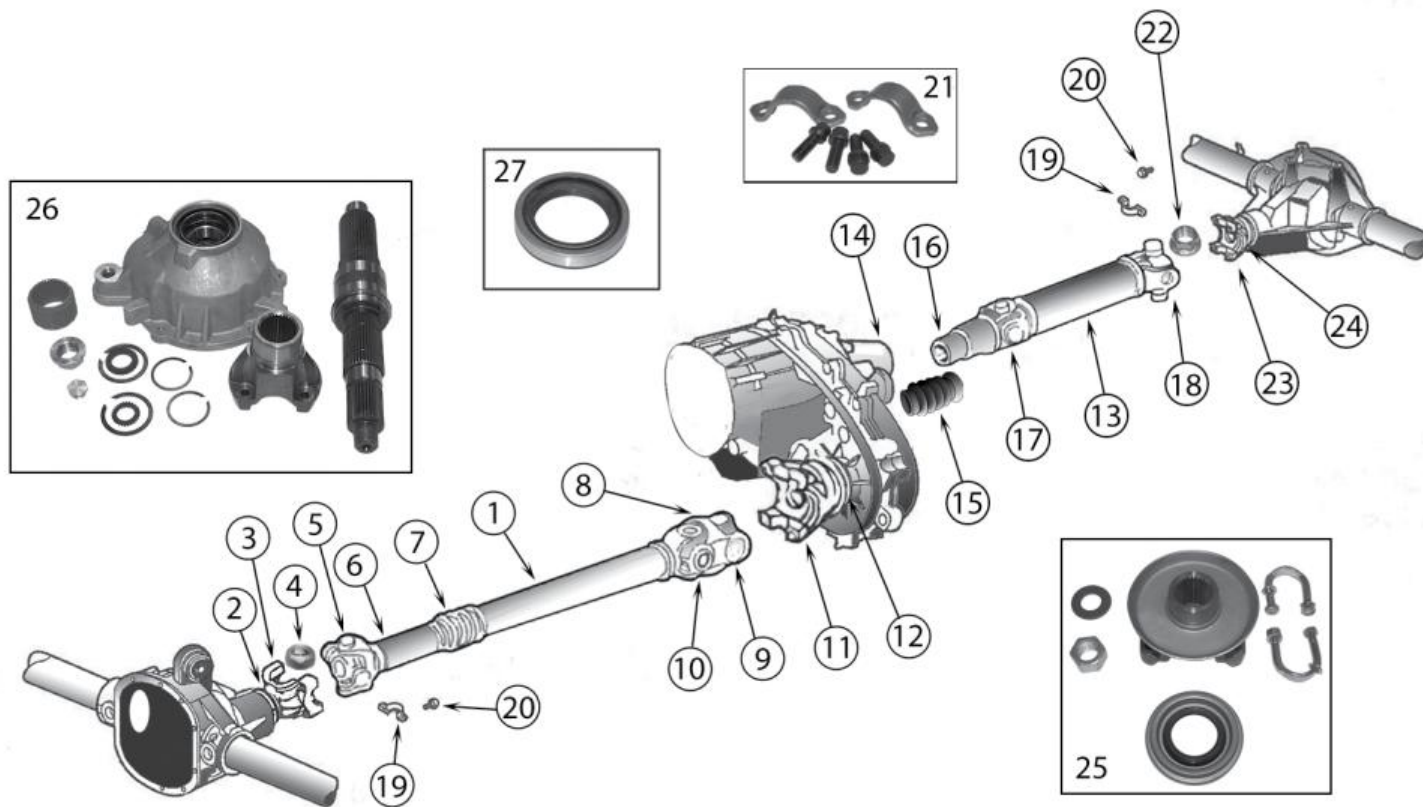

Item #	Description	Model	Location	Years	Comments	Replaces Part #		
1	Drive Shaft	XJ	Front	84/86	Spicer Type¹	53004812		
		XJ, MJ	Front	87/90	w/ 2.5L Gas Engine w/ Auto. Transmission; 27.95" Collapsed	53003912		
		XJ, MJ	Front	87/00	w/ 2.5L Gas Engine w/ Manual Transmission; 25.31" Collapsed	53003235		
		XJ, MJ	Front	87/01	w/ 4.0L Engine w/ AW4 Transmission; 30.66" Collapsed	53005542		
		XJ, MJ	Front	89/01	w/ 4.0L Engine w/ Manual Transmission; 29.25" Collapsed	53005543		
		XJ	Front	87/92	w/ 4.0L Engine w/ Manual Transmission; (Venezuela Only) 27.08" Collapsed	53005544		
		XJ, MJ	Front	89/94	w/ 2.1L Diesel Engine; 25.31" Collapsed	53003235		
		XJ	Front	95/00	w/ 2.5L Diesel Engine	52098208		
		2	Seal, Pinion	XJ, MJ	Front	84/86	w/ Dust Slinger on Yoke	J0998092
XJ, MJ	Front			1986	w/o Dust Slinger on Yoke	83503390		
XJ, MJ	Front			87/00		83503390		
XJ	Front			2001	Non-Flanged	83503390		
XJ	Front			2001	Flanged	5072473AA		

¹Change Yokes When Replacing GKN Type