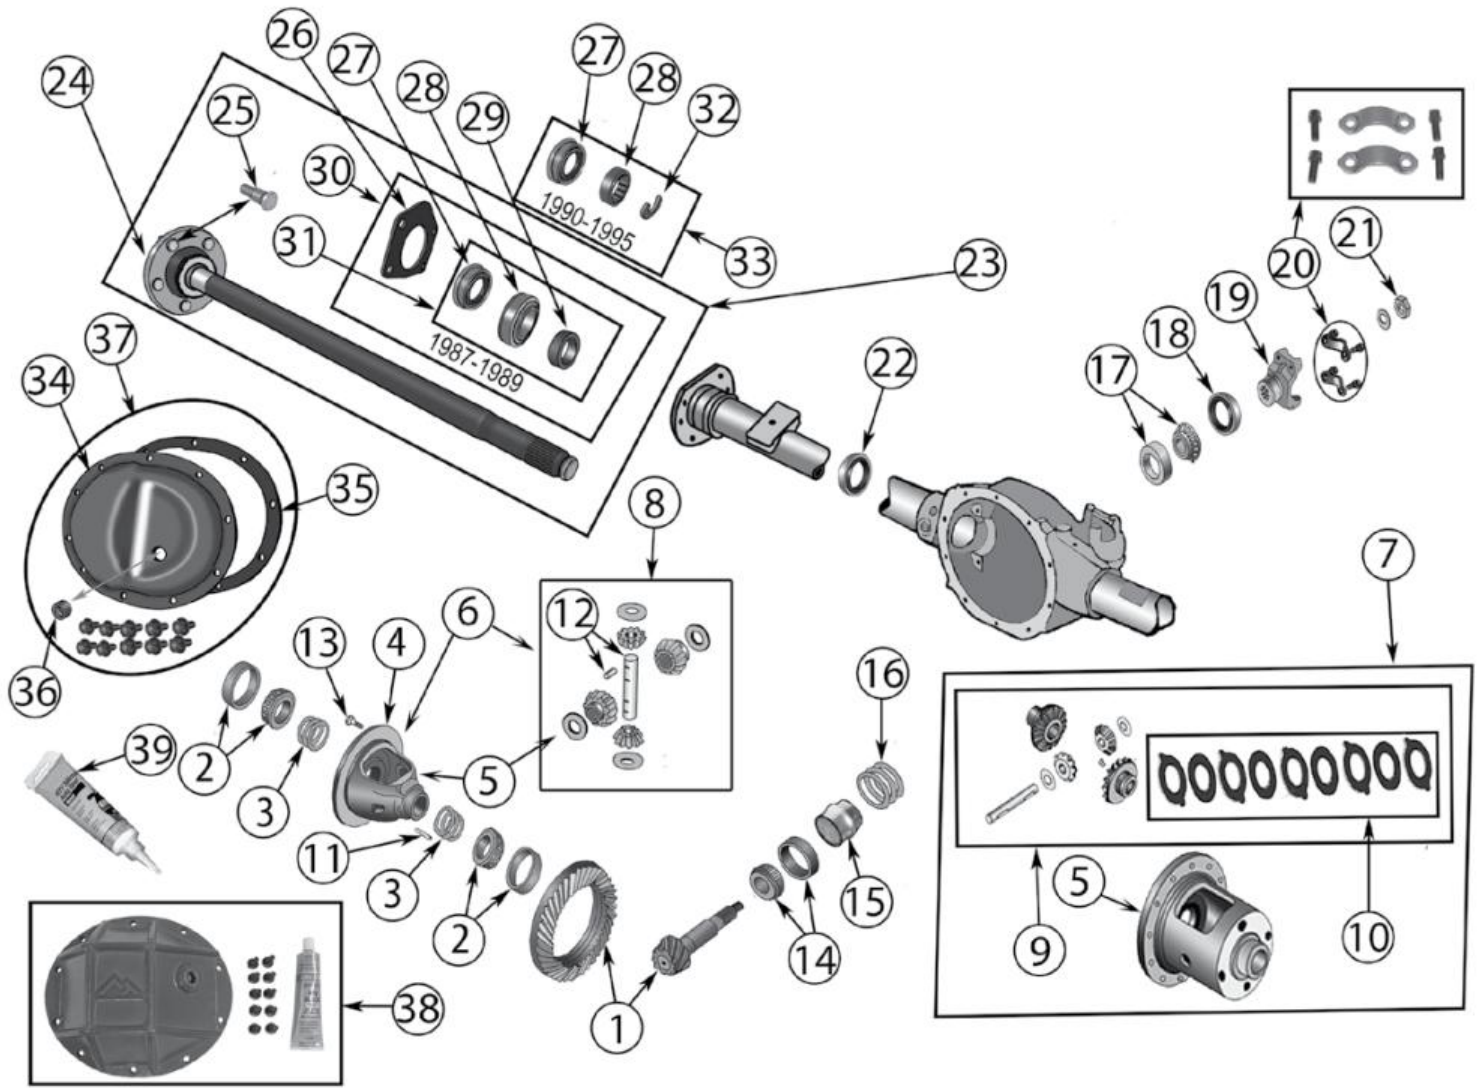

Item #	Description	Years	Comments	Ratio	Includes	Replaces Part #
1	Ring & Pinion	87/95	w/ .81" Long Ring Gear Bolts	3.07 (43-14)	1	83505472
		87/90	w/ .66" Long Ring Gear Bolts	3.07 (40-13)	1, 4, 13	83504934K
		87/95		4.11 (37-9)	1	83504938
		87/95		4.56 (41-9)	1	83504377
		87/95		4.88 (39-8)	1	D35488
		87/93	w/ Standard Differential	3.55 (39-11)	1, 13, 15, 21	83504376
		94/95	w/ Trac-Lok Differential	3.55 (39-11)	1, 13, 15, 21	4761676
		94/95		3.55 (39-11)	1, 13, 15, 21	83504376
		94/95	w/o Locking Differential	3.73 (41-11)	1, 13, 15, 21	4761678
		87/95		4.56 (41-9)	1, 2, 3, 13, 15, 18, 35	D35456TJ
2	Bearing Set, Differential	87/95	Includes 2 Bearings & 2 Cups	All		J8126500
3	Shim Set, Carrier	87/95		All		83503004