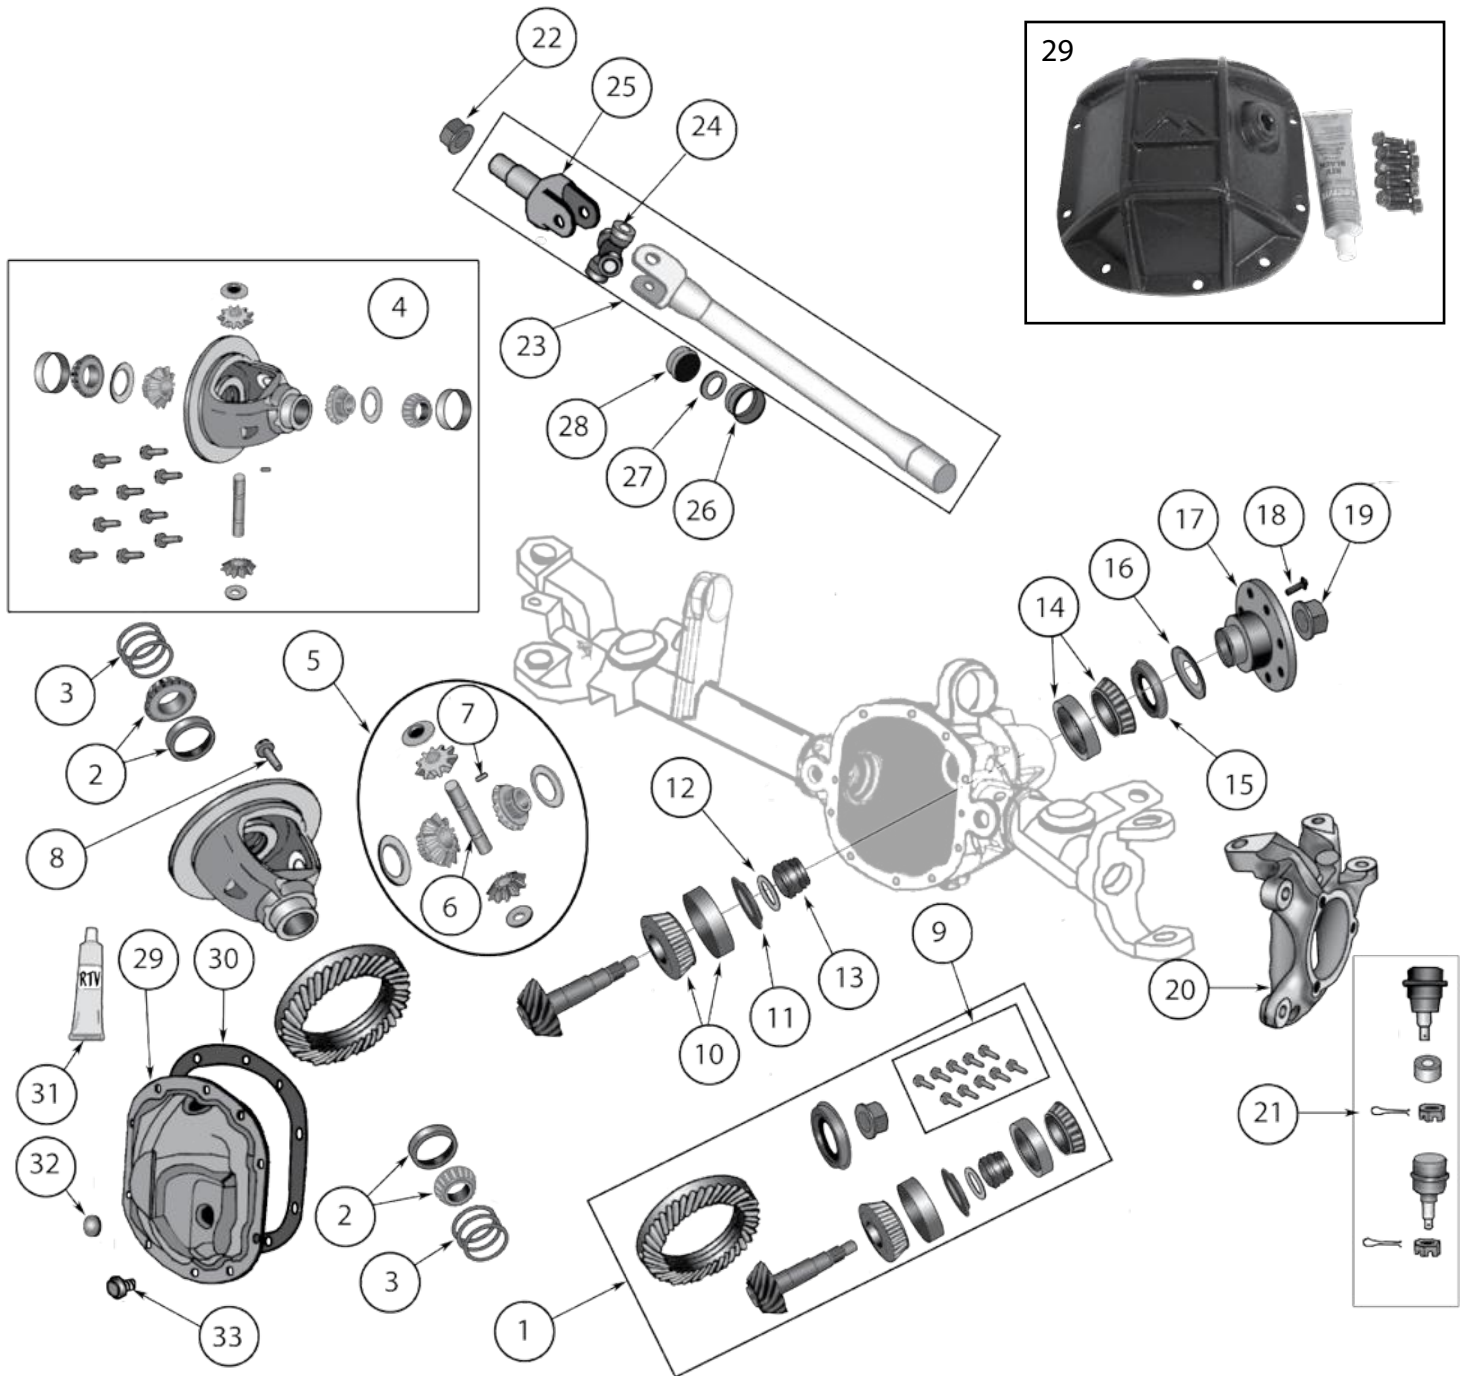

Item #	Description	Years	Comments	Replaces Part #
1	Ring & Pinion Set	07/17	3.21 Ratio	68004071AB*
		08/17	3.73 Ratio; Includes Item #s: 9, 13, & 19	68019333AB
		2007	4.10 Ratio; Includes Item #s: 9, 13, & 19	68004094AB
		07/17	4.88 Ratio	D30JK488
2	Bearing Set, Carrier	07/17	Includes 2 Bearings & 2 Cups	J8126500
3	Shim Set, Carrier	07/17	.109" - .148"	5066539AA
4	Case Assembly, Differential	07/17	3.21 Ratio	68004074AA*
		07/17	3.73, 4.10 Ratio	68026549AA
5	Gear Set, Differential	07/17		68004075AA

* This Part # not currently carried by Crown Automotive