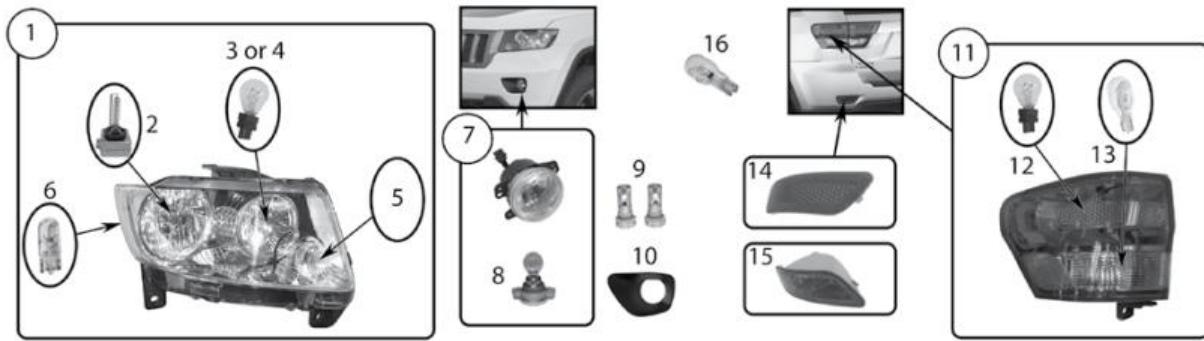

Item #	Description	Position	Years	Comments	Replaces Part #
Front					
1	Headlight Assembly	Left	11/13	w/ Halogen Bulbs; Includes Bulbs	55079379AE
		Right	11/13	w/ Halogen Bulbs; Includes Bulbs	55079378AE
		Left	14/15	w/ Halogen Bulbs; Includes Bulbs; w/ Silver Bezels	68110997AD
		Right	14/15	w/ Halogen Bulbs; Includes Bulbs; w/ Silver Bezels	68110996AD
2	Headlight Bulb	L or R	11/13	w/ Halogen Bulbs; H11 Bulb	L0000H11 *
		L or R	11/13	w/ HID; D1S Bulb	4865941AC
3	Headlight Bulb	L or R	11/16	w/ Halogen Bulbs; High Beam; 9005XS Bulb	154846AA
	LED Headlamp Bulb Set	L & R	11/17	w/ Halogen Bulbs; High Beam; 9005XS White LED Bulbs	RT28058
4	Daytime Running Lamp Bulb	L or R	11/13	w/ HID; 3157 Bulb	L003157
		L or R	11/13	w/ HID; 3157 Bulb; Long Life	L003157KLC
5	Turn Signal & Parking Light Bulb	L or R	11/17	7444NA Amber Bulb	68091384AB *
6	Side Marker Light Bulb	L or R	11/13	194 Clear Bulb	L0000194
		L or R	14/17	w/ Halogen Bulbs; W5W Bulb	L002825W5W
7	Fog Light	L or R	11/13	Includes Bulb	5182026AA
		L or R	14/17		5182021AB
8	Fog Light Bulb	L or R	11/13	PSX24W Bulb	L000PSX24W
		L or R	14/17	w/ Halogen Bulbs; H11 Bulb	L0000H11 *
		L or R	14/15	w/ SRT Package; PSX24W Bulb	L000PSX24W
9	LED Fog Light Bulb Set	L & R	11/13	PSX24W White LED Bulbs	RT28049
		L & R	14/15	w/ SRT Package; PSX24W White LED Bulbs	RT28049
10	Fog Light Bezel	Left	11/13	Black Textured Finish	68078285AA
		Right	11/13	Black Textured Finish	68078284AA
Rear					
11	Tail Light	Left	11/13	Includes Bulbs	55079421AF
		Right	11/13	Includes Bulbs	55079420AG
		Left	14/17	Includes Bulbs; w/ Chrome Bezel	68110017AD
		Right	14/17	Includes Bulbs; w/ Chrome Bezel	68110016AD
12	Bulb	L or R	11/17	Side Marker, Turn Signal, Brake Light; 3157 Clear Bulb	L0003157
		L or R	11/17	Side Marker, Turn Signal, Brake Light; 3157 Long Life Clear Bulb	L003157KLC
	LED Bulb Set	L & R	11/17	Side Marker, Turn Signal, Brake Light; 3157 White LED Bulbs	RT28067
13	Reverse Light Bulb	L or R	11/17	921 Clear Bulb	L0000921
	LED Reverse Light Bulb	L or R	11/17	921 White LED Bulb	RT28069
14	Fascia Reflector	Left	11/17		57010721AC
		Right	11/17		57010720AC
15	Fog Lamp	Left	11/17		57010717AC
		Right	11/17		57010716AC
Miscellaneous & Interior Bulbs					
16	Floor Courtesy Light Bulb	Interior	11/15	906 Clear Bulb	G9436750

* This Part # not currently carried by Crown Automotive