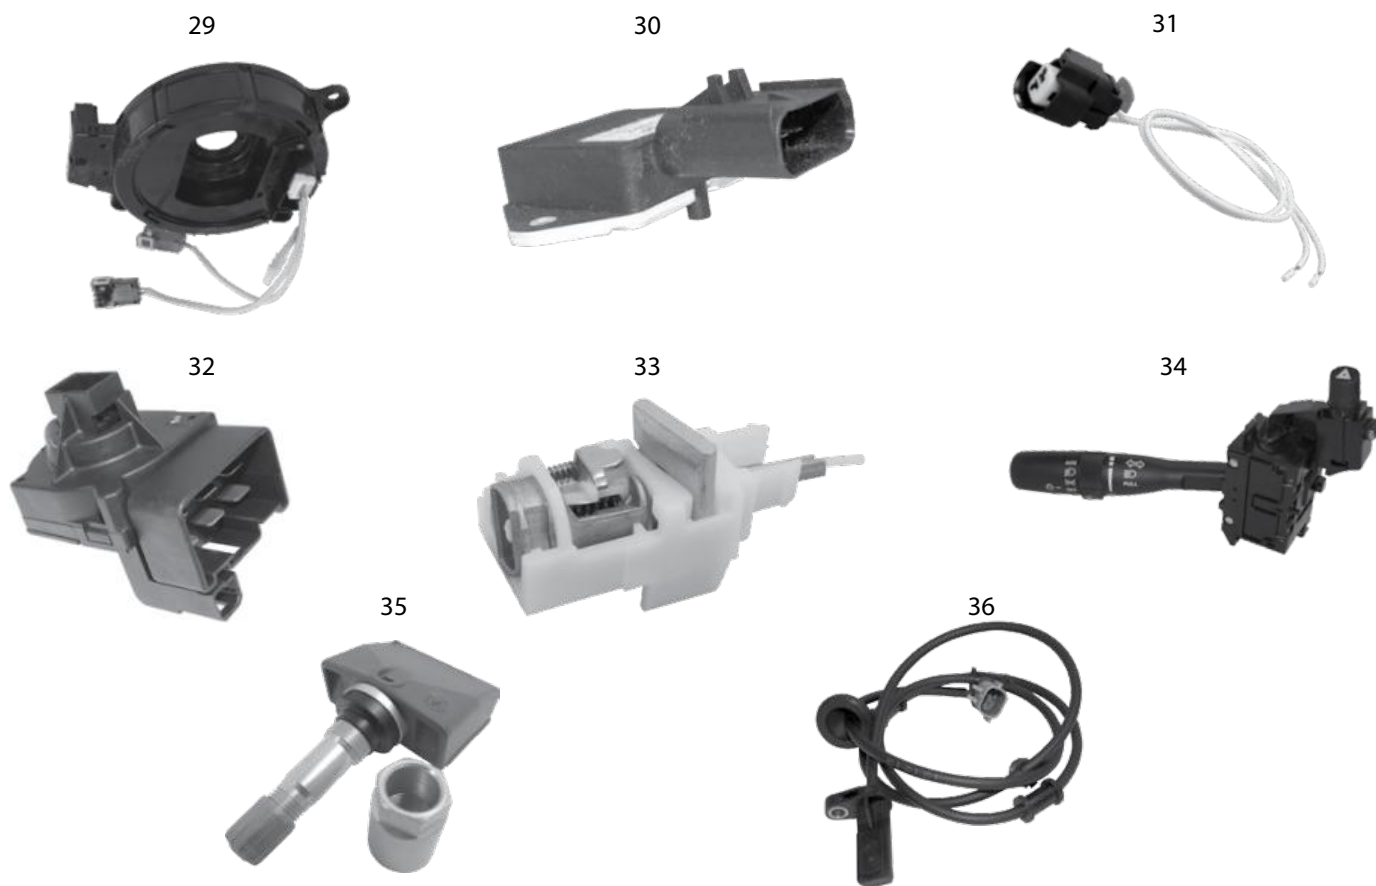

Item #	Description	Model	Years	Engine	Comments	Replaces Part #
29	Clockspring	WJ, WG	99/01 02/04			56042341AF 56042770AF
30	Cooling Fan Relay	WJ, WG	99/04	All		4707286AI
31	Harness Repair Kit	WJ, WG WJ	99/04 99/04	4.0L, 4.7L	Injector Left Rear Wheel Sensor	5183448AA 5183448AA
32	Ignition Switch	WJ, WG	94/04	All		56042476AC
33	Ignition Switch Actuator	WJ, WG	94/04	All		AP1000
34	Multifunction Switch	WJ	99/04		w/ Auto Headlamps, w/ Fog Lamps	56042302AG
		WJ	99/04		w/o Auto Headlamps, w/o Fog Lamps	56042299AG
		WJ	99/04		w/o Auto Headlamps, w/ Fog Lamps	56042300AG
		WJ	99/04		w/ Auto Headlamps, w/o Fog Lamps	56042301AG
35	TPMS Sensor	WJ	02/04			52088990AD
36	Wheel Speed Sensor	WJ, WG	99/04		Left Front	56041317AC
		WJ, WG	99/04		Right Front	56041316AB
		WJ, WG	99/04		Left Rear	56041509AA
		WJ, WG	99/04		Right Rear	56041308AA