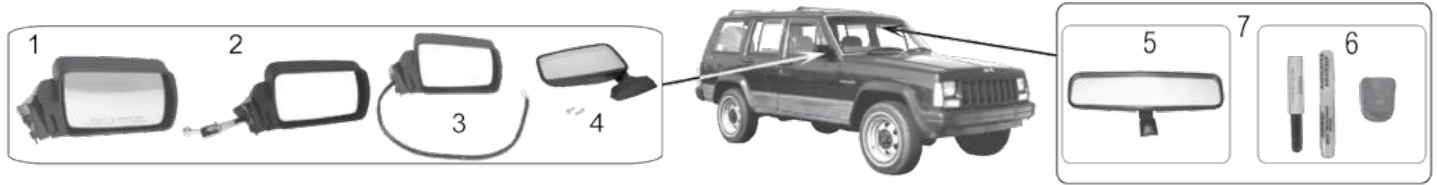

Item #	Description	Position	Years	Models	Finish	Notes	Replaces Part #
1	Side Mirror	Left	84/96	XJ, MJ	Black	Non-Export; Manual Folding	55034131
		Right	84/96	XJ, MJ	Black	Non-Export; Manual Folding	82200314
		Left	97/01	XJ	Textured Black	Manual Folding	55154947AC
		Right	97/01	XJ	Textured Black	Manual Folding	55154946AC
		Left	86/87	MJ	Chrome	Manual Folding	82200315
2	Side Mirror	Left	84/96	XJ, MJ	Chrome	Non-Export; Remote; Manual Folding	55034121
		Right	84/96	XJ, MJ	Chrome	Non-Export; Remote; Manual Folding	55034120
		Left	84/96	XJ, MJ	Black	Non-Export; Remote; Manual Folding	55034123
		Right	84/96	XJ, MJ	Black	Non-Export; Remote; Manual Folding	55034122
3	Side Mirror	Left	84/96	XJ, MJ	Chrome	Non-Export; Power; Manual Folding	55034127
		Right	84/96	XJ, MJ	Chrome	Non-Export; Power; Manual Folding	55034126
		Left	84/96	XJ, MJ	Black	Non-Export; Power; Manual Folding	55075433
		Right	84/96	XJ, MJ	Black	Non-Export; Power; Manual Folding	55075432
		Left	97/01	XJ	Textured Black	Power; Manual Folding; Non-Heated	55154949AC
		Right	97/01	XJ	Textured Black	Power; Manual Folding; Non-Heated	55154948AC
		Left	97/01	XJ	Textured Black	Power; Manual Folding; Heated	55154951AC
		Right	97/01	XJ	Textured Black	Power; Manual Folding; Heated	55154950AC
4	Side Mirror	Left	87/90	XJ, MJ	Black	Small, Non-Remote	55024249
		Right	87/90	XJ, MJ	Black	Small, Non-Remote	55016210
	Side Mirror Set	L & R	87/90	XJ, MJ	Black	Includes 2 Small, Non-Remote Mirrors	55027207K
5	Rearview Mirror		84/91	XJ		9.75" Wide	J8993023
6	Rearview Mirror Mount Kit		84/91	XJ, MJ		Includes Mirror Button & Adhesive	J3657374
			92/01	XJ, MJ		Includes Mirror Button & Adhesive	55076401
7	Rearview Mirror Kit		84/91	XJ		Includes 9.75" Wide Mirror & Button	8993023K