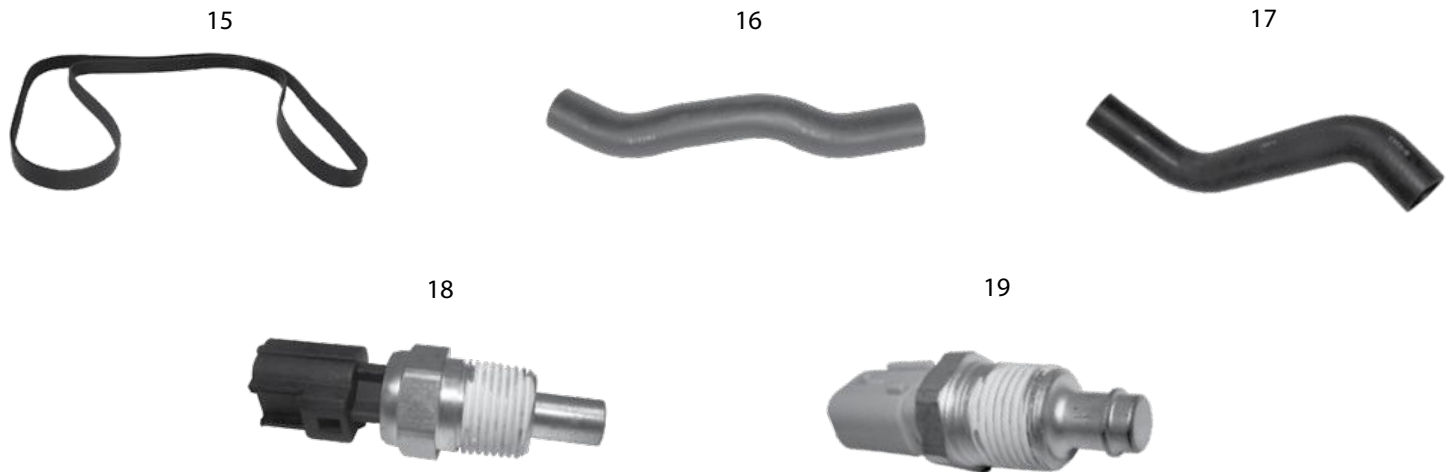

Item #	Description	Years	Model	Engine	Comments	Dimensions	Type	Replaces Part #
Accessory Drive Belts								
15	Accessory Drive Belt	2005	WK, WH, XK	3.7L, 4.7L	Until 9/28/05	87.5" Long	6 Ribs	53032037AC
		2005	WK, WH, XK, XH	3.7L, 4.7L	Until 9/28/05; Continental Elite	87.5" Long	6 Ribs	4060875
		05/07	WK, XK	3.7L, 4.7L	After 9/28/05	86.5" Long	6 Ribs	4892791AA
		08/10	WK, XK	3.7L, 4.7L		88.8" Long	6 Ribs	53013298AA
		05/08	WK, XK	5.7L		82.1" Long	6 Ribs	53013676AB
		09/10	WK	5.7L		90.0" Long	6 Ribs	4593684AA
		2009	XK	5.7L		90.0" Long	6 Ribs	4593684AA
		2010	XK	5.7L		81.5" Long	6 Ribs	5037542AA
		06/10	WK	6.1L		81.5" Long	6 Ribs	5037542AA
05/10	WK, WH, XH	3.0L Dsl.		2035mm Long	7 Ribs	4891587AA		
Radiator Hoses								
16	Upper Radiator Hose	05/10	WK, XK	3.7L				55116867AA
		05/09	WK, WH, XK, XH	4.7L				55116866AA
		05/10	WK, WH, XK, XH	5.7L				55116865AC
		05/10	WK, WH, XH	3.0L Dsl.				55116864AE
17	Lower Radiator Hose	05/10	WK, XK	3.7L				55116870AC
		05/09	WK, WH, XK, XH	4.7L				55116869AB
		05/08	WK, WH, XK, XH	5.7L, 6.1L				55116868AB
		05/10	WK, WH, XH	3.0L Dsl.				55116863AC
Miscellaneous								
18	Coolant Temperature Sensor	05/07	WK, XK	3.7L, 4.7L				56027873
		08/09	WK, WH, XK, XH	4.7L				5149077AB
		05/07	WK, WH, XK	5.7L, 6.1L				5269870AB
		08/10	WK, WH, XK, XH	3.7L, 5.7L, 6.1L				5149077AB
19	Oil Temperature Sensor	08/10	WK, WH, XK, XH	5.7L, 6.1L				5149077AB