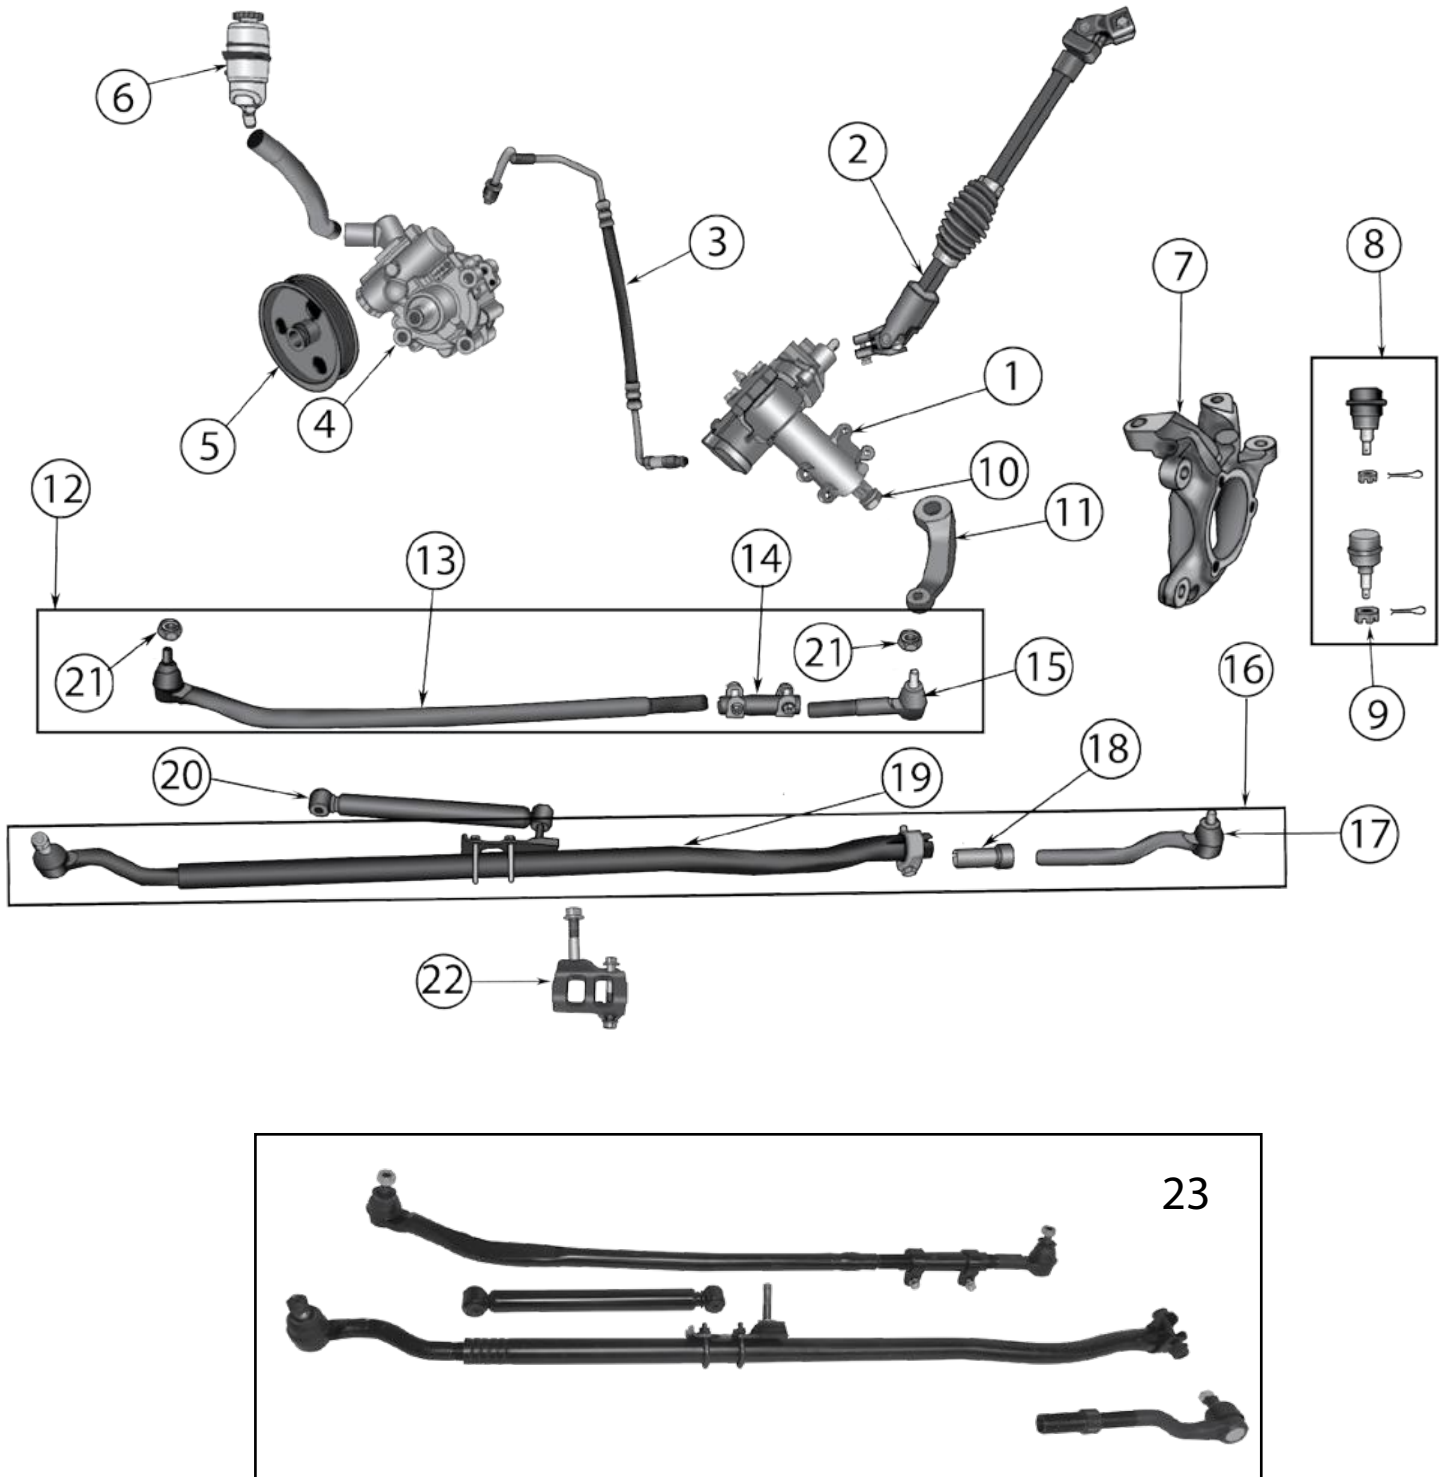

Item #	Description	Years	LHD / RHD	Comments	Replaces Part #
1	Steering Box	07/17	LHD	2 Door	68052897AC
		07/17	LHD	4 Door	52126348AD
		07/09	RHD	2 Door	52059898AD *
		10/14	RHD	2 Door	68052898AC *
		07/17	RHD	4 Door	52126349AE
2	Steering Shaft	07/17	All	Lower	55351281AE
3	Power Steering Pressure Hose	07/11	LHD	w/ 3.8L Engine	52059900AF
		07/11	RHD	w/ 3.8L Engine	52059901AD
4	Power Steering Pump	07/11	All	w/ 3.8L Engine; Includes Pulley	52059899AE
		07/17	All	w/ 2.8L Diesel Engine; Includes Pulley	52060171AE *
		12/17	All	w/ 3.6L Engine; Includes Pulley	5154400AC
		14/17	All	w/ 3.0L Gasoline Engine; Includes Pulley	5154400AC
5	Power Steering Pump Pulley	07/11	All	w/ 3.8L Engine	53032956AA
		07/17	All	w/ 2.8L Diesel Engine	53034094AA
6	Power Steering Reservoir	07/17	All		52126151AG *
7	Steering Knuckle	07/17	LHD	Left	68004087AA
		07/17	LHD	Right	68004086AA
8	Ball Joint Set	07/17	All	Includes 1 Upper & 1 Lower Ball Joint w/ Hardware	68004085AA
	HD Ball Joint Set	07/17	All	Includes 1 Upper & 1 Lower Ball Joint w/ Hardware	RT21002
9	Ball Joint Nut	07/17	All	Lower	J8123318
10	Pitman Arm Nut	07/17	All		J3200501
11	Pitman Arm	07/17	LHD		52060056AC
		07/17	RHD		52060057AC
		07/17	LHD	w/ up to 6" Lift; 4" Drop	RT21036
12	Drag Link Kit	07/17	LHD	Includes 2 Tie Rod Ends & Adjuster w/ Hardware	52060049K
13	Tie Rod End	07/17	LHD	Drag Link; At Knuckle	52060048AD
		07/17	RHD	Drag Link; At Knuckle	52126058AD
14	Steering Adjuster	07/17	LHD	Drag Link; Includes Sleeve, Clamps, Bolts, & Nuts	52126122AC
		07/17	RHD	Drag Link; Includes Sleeve, Clamps, Bolts, & Nuts	52126123AC
15	Tie Rod End	07/17	All	Drag Link; At Pitman Arm	52060049AE
16	Tie Rod Assembly	07/17	LHD	Includes 2 Tie Rod Ends & Adjuster w/ Hardware	52060052K
17	Tie Rod End	07/17	LHD	Tie Rod; Left Side; 11" Long	52060053AE
		07/17	RHD	Tie Rod; Left Side	52126113AE
18	Steering Adjuster	07/17	All	Tie Rod	52060054AB
19	Tie Rod End	07/17	LHD	Tie Rod; Right Side; 50.5" Long	52060052AF
		07/17	RHD	Tie Rod; Right Side	52126114AC
20	Steering Stabilizer	07/17	All		52060058AE
21	Tie Rod End Nut	07/17	All	Drag Link to Knuckle or Pitman Arm	6505623AA
22	Steering Stabilizer Bracket	07/17	LHD		68066693AA
23	Complete Steering Kit	07/17	LHD	Includes 4 Tie Rod Ends, Adjusters w/ Hardware, & Steering Stabilizer	SK1

* This Part # not currently carried by Crown Automotive