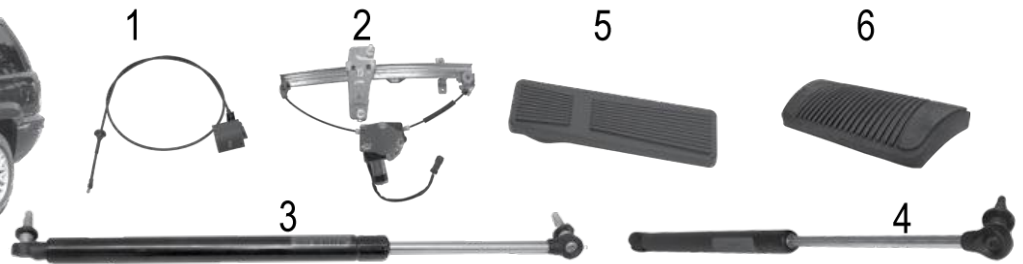

Item #	Description	Position	Years	Comments	Replaces Part #
Hardware					
1	Retainer	Front	99/04	Cowl Mounting	6505319AA
2	Side Cladding Retainer	L or R	99/04		5FR56DX9
3	Spring Nut	Rear	99/04	At Rear Window Regulators	6505223AA
4	Push Pin	Front	99/04	At Front Bumper	6505667AA
5	Retainer	L or R	99/04	Hood Insulation Mounting	6003351
6	Nut & Washer		01/03	Battery Tray Mounting; M6 X 1	6504030

Item #	Description	Position	Years	Comments	Replaces Part #
Interior Parts					
1	Hood Release Cable		99/04	LHD	55135532AB
2	Window Regulator	Left Front	99/00	Until 3/9/2000; Includes Motor	55076467AG
		Left Front	00/04	After 3/9/2000; Includes Motor	55363287AC
		Right Front	99/00	Until 3/9/2000; Includes Motor	55076466AG
		Right Front	00/04	After 3/9/2000; Includes Motor	55363286AC
		Left Rear	01/04	Includes Motor	55363285AC
		Right Rear	01/04	Includes Motor	55363284AC
3	Liftgate Support	L or R	99/04		55136760AA
4	Liftgate Glass Support	L or R	99/04		55136761AB
5	Accelerator Pedal Pad		99/04		53003932AB
6	Brake Pedal Pad		99/00	WJ w/ LHD w/ Automatic Transmission	68031956AA
			01/04	WJ w/ Automatic Transmission	68031956AA
			2001	WG w/ RHD w/ Automatic Transmission	68031956AA
			02/04	WG w/ LHD w/ Automatic Transmission	68031956AA

*This Part # not currently carried by Crown Automotive