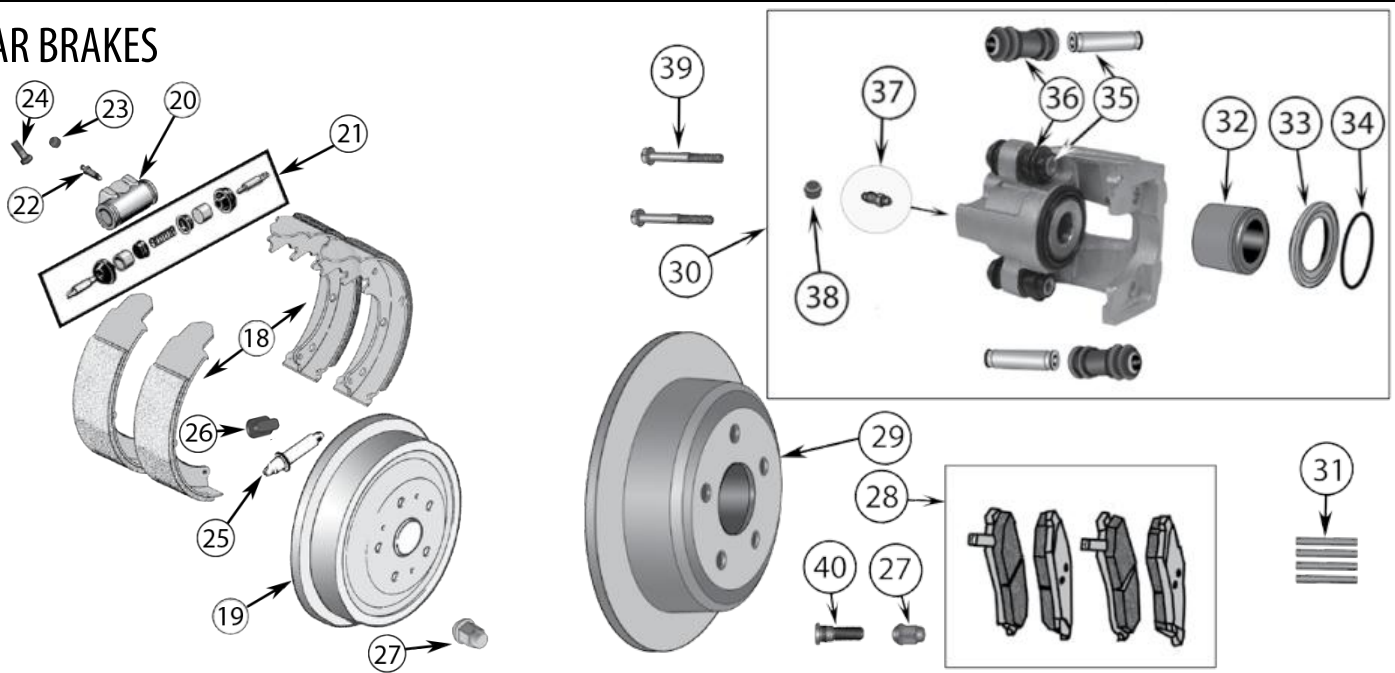

REAR BRAKES

Item #	Description	Years	Location	Notes	Replaces Part #
Rear Brakes					
18	Brake Shoe Set	97/00 00/06	L & R L & R	Until 3/9/2000; 9" X 2-1/2" After 3/9/2000; 9" X 2-1/2"	4423606 5019536AA
19	Brake Drum	97/06	L or R	9" X 2-1/2"	52005350
20	Wheel Cylinder	1997 1997 98/00 00/06	L or R L or R L or R L or R	3/4" Bore 13/16" Bore Until 3/9/2000; 13/16" Bore After 3/9/2000; 3/4" Bore	4313056 4423601 4423601 4313056
21	Wheel Cylinder Repair Kit	1997 97/00 00/06	L or R L or R L or R	For 3/4" Bore Wheel Cylinders Until 3/9/2000; For 13/16" Bore Wheel Cylinders After 3/9/2000; For 3/4" Bore Wheel Cylinders	5252631 5252630 5252631
22	Bleeder Screw	97/06	L or R	w/ Drum Brakes; 5/16"-24 Threads	3766674
23	Bleeder Screw Cap	97/06	L or R		5093278AB
24	Brake Backing Plate Bolt	97/06	L or R	w/ Dana 44 Rear Axle	J0994313
25	Drum Brake Adjuster	97/06 97/06	Right Left	Right Hand Threads Left Hand Threads	4713356 4713357
26	Drum Brake Adjuster Cover	97/06	L or R		J3201957
27	Wheel Nut	97/06 97/06 97/06	F or R F or R F & R	Black; 1/2"-20 Threads Stainless Capped; 1/2"-20 Threads Black; 1/2"-20 Threads; Includes 20 Wheel Nuts	J4006956BLK J4006956 4006956BLKK
28	Brake Pad Set	03/06	L & R	Semi-Metallic	5093511TI
29	Brake Rotor	03/06	L or R		52128411AB
	Drilled & Slotted Rotor Set	03/06	L & R		RT31005
30	Brake Caliper	03/06 03/06	Left Right	w/o Pads w/o Pads	5191825AA 5093542AA
31	Brake Pad Clip	03/06	L or R	4 Required Per Side	5093394AB

Continued to Next Page . . .