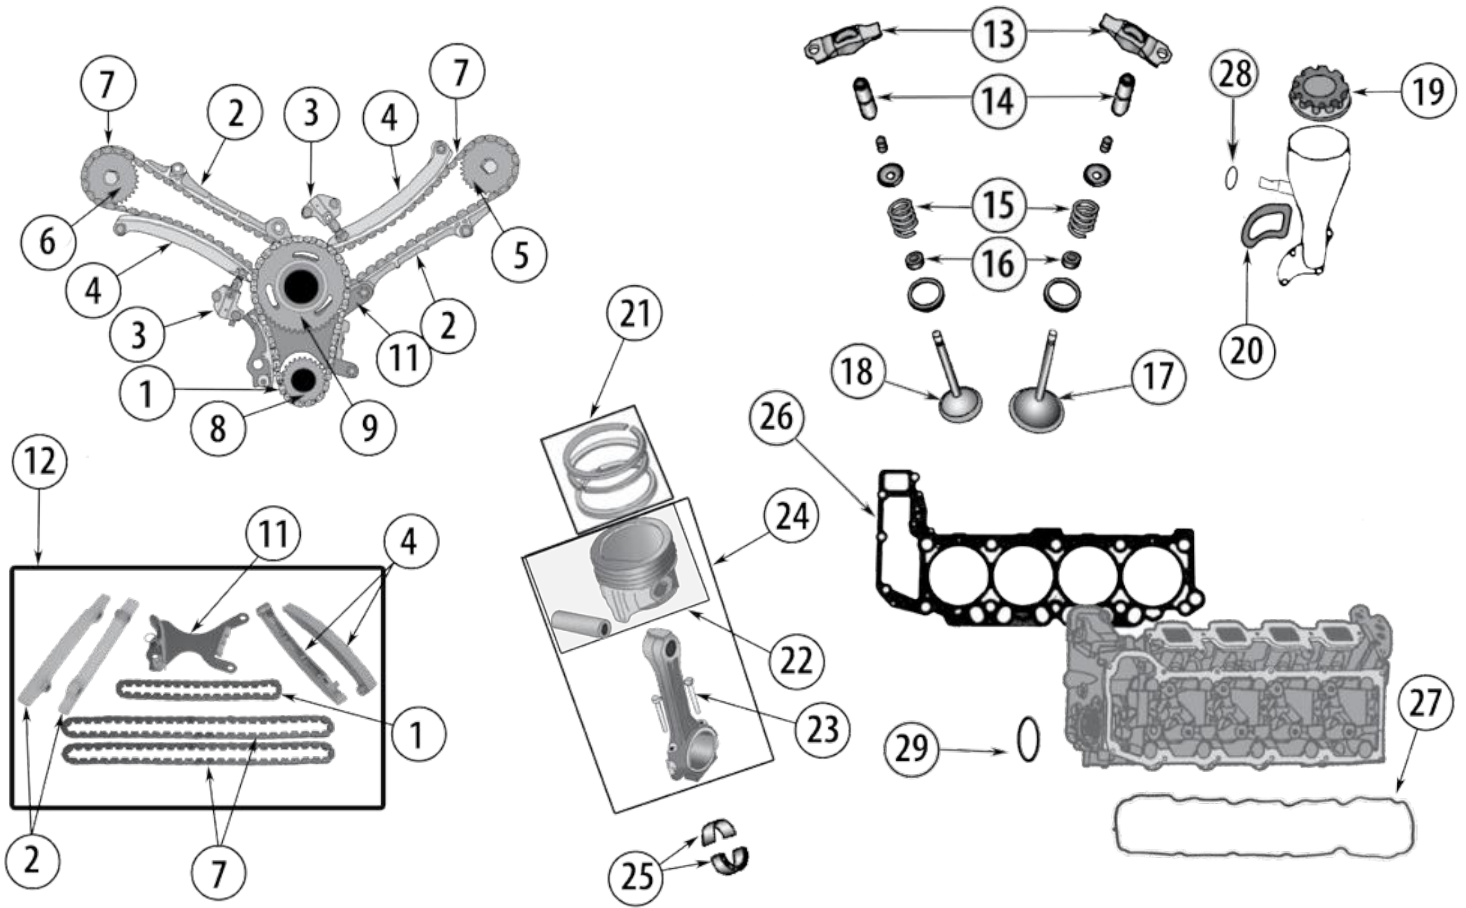

Item #	Description	Years	Models	Comments	Replaces Part #
1	Timing Chain	99/06	All	Primary	53020680
2	Timing Chain Guide	99/09	All	Secondary; Left or Right	53021796AA
3	Timing Chain Tensioner	99/09	All	Secondary; Left	53021168AA
		99/09	All	Secondary; Right	53020779
4	Timing Chain Arm	99/06	All	Secondary; Left or Right	53020910
5	Camshaft Sprocket	99/06	All	Left	53020938
		07/09	All	Left	53021968AA *
6	Camshaft Sprocket	99/04	WJ, WG	Right	53021169AA
		05/06	WK, WH, XK, XH	Right	53021393AA
		07/09	WK, WH, XK, XH	Right	53021965AA *
7	Timing Chain	99/06	All	Secondary; Left or Right	53020778
8	Crankshaft Sprocket	99/09	All		53020679
9	Timing Sprocket	99/06	All	Primary & Secondary	5013868AB *
		07/09	All	Primary & Secondary	68003353AA
		05/09	All	Primary	53021170AA
10	Secondary Idler Sprocket	99/05	All	Located Behind 9 (Not Pictured); 30 Teeth	53021021

* This Part # not currently carried by Crown Automotive