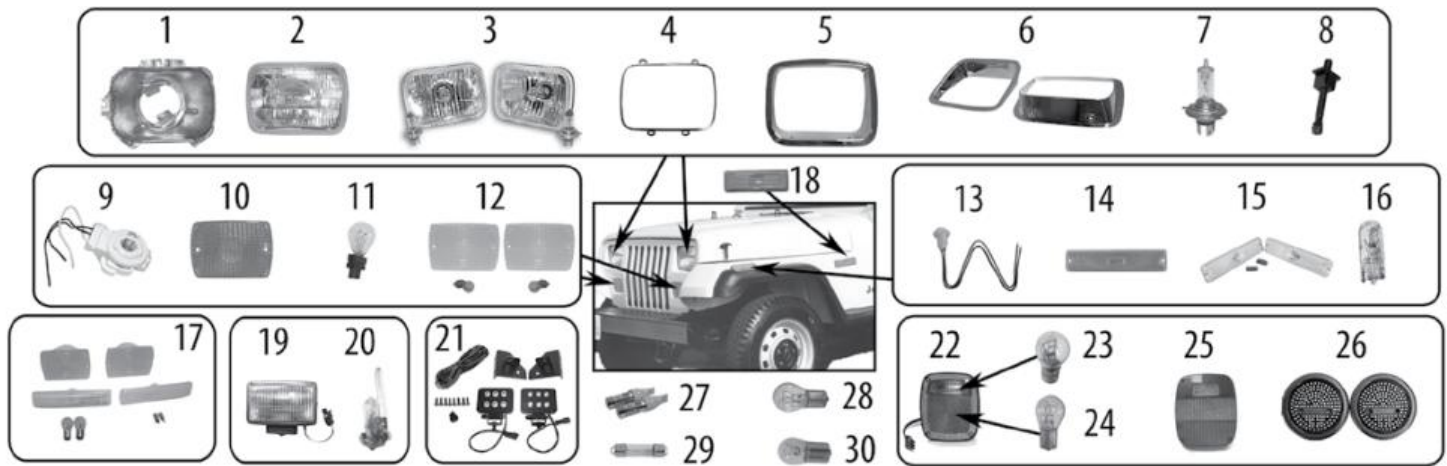

Item #	Description	Years	Position	Notes	Replaces Part #	
Front						
1	Headlight Seat	87/95	Left	LHD; USA & Canada Only	56001279	
		87/95	Right	LHD; USA & Canada Only	56001278	
2	Headlight	91/95	L or R	Export or KDX Only; Bulb Not Included	56006212	
		87/95	L or R	USA & Canada; H6054 Sealed Beam	J8134319	
3	Headlight Conversion Kit	87/95	L & R	w/ H4 55/60W Halogen Bulbs; Meets DOT/SAE	RT28005	
4	Headlight Retainer	87/95	L or R	Chrome	56001260	
5	Headlight Bezel	87/95	Left	Chrome; USA & Canada Only	56003105	
		87/95	Right	Chrome; USA & Canada Only	56003104	
6	Headlamp Bezel Kit	87/95	L & R	Chrome; USA & Canada Only	56003104K	
7	Headlight Bulb	87/95	L or R	Europe; White H4 Bulb, 60 Watts	L00H460W	
	Headlight Bulb Set	87/95	L & R	Europe; Blue H4 Bulb, 60 Watts	RT28004	
	LED Headlamp Bulb Set	87/95	L & R	H4 LED White Bulbs; 6500k	RT28051	
8	Headlamp Adjusting Screw	87/95	L or R	Horizontal & Vertical Adjustment	55054844	
9	Parking Light Socket	87/93	L or R	USA & Canada	J8128931	
10	Parking Light	87/95	Left	Export Only	56003011	
		87/95	Right	Export Only	56003010	
		87/93	L or R	w/ Amber Lens; Bulb or Pigtail Not Included	56001378	
		87/93	L or R	w/ Clear Lens; Bulb or Pigtail Not Included	RT28011	
11	Turn Signal, Parking Light Bulb	87/93	L or R	2057 Clear Bulb	9438848	
		94/95	L or R	3157 Clear Bulb	L0003157	
		94/95	L or R	3157 Long Life Clear Bulb	L003157KLC	
		LED Turn Signal Bulb Set	94/95	L & R	3157 White LED Bulbs	RT28067
12	Parking Light Kit	87/93	L & R	Includes Clear Parking Lights w/ Amber Bulbs	RT28012