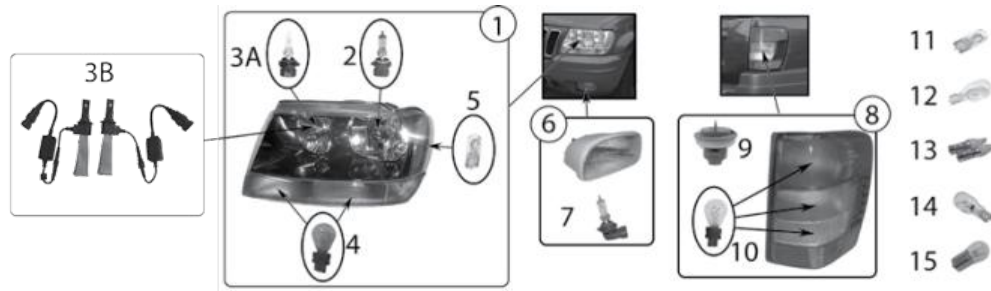

Item #	Description	Model	Position	Years	Comments	Replaces Part #
Front						
1	Headlight Assembly	WJ	Left	99/04	Laredo; USA & Canada Only; Includes Bulbs & Harness	55155129AB
		WJ	Right	99/04	Laredo; USA & Canada Only; Includes Bulbs & Harness	55155128AB
		WJ	Left	99/04	Limited Package; USA & Canada Only; Includes Bulbs & Harness	5515553AD
		WJ	Right	99/04	Limited Package; USA & Canada Only; Includes Bulbs & Harness	5515552AD
		WG	Left	01/04	LHD; Sport & Premium; Includes Bulbs & Harness	55155577AE
		WG	Right	01/04	LHD; Sport & Premium; Includes Bulbs & Harness	55155576AE
2	Headlight Bulb	WJ	L or R	99/04	Low Beam; 9006 Bulb	154870AA
	LED Headlight Bulb Set	WJ	L & R	99/04	Low Beam; 9006 White LED Bulbs	RT28059
3A	Headlight Bulb	WJ	L or R	99/04	High Beam; 9005 Bulb	154846AA
3B	LED Headlight Bulb Set	WJ	L & R	99/04	High Beam; 9005 White LED Bulbs	RT28058
4	Turn Signal, Parking Light Bulb	WJ	L or R	99/04	Laredo; 3157 Bulb; Clear	L0003157
		WJ	L or R	99/04	Laredo; 3157 Long Life Bulb; Clear	L003157KLC
		WJ	L or R	99/04	Limited Package; 3157 Bulb; Amber	L03157NA
		WJ	L or R	99/04	Limited Package; 3157 Long Life Bulb; Amber	L0003157AK
	LED Turn Signal, Parking Light Bulb Set	WJ	L & R	99/04	Laredo; 3157 White LED Bulbs	RT28067
		WJ	L & R	99/04	Laredo; 3157 Amber LED Bulbs	RT28065
5	Side Marker Bulb	WJ	L or R	99/04	Laredo Package; 194 Bulb; Clear	L0000194
		WJ	L or R	99/04	Limited Package; 194A Amber Bulb	L00194NA
	LED Side Marker Bulb Set	WJ	L & R	99/04	Limited Package; 194 White LED Bulbs	RT28063
		WJ	L & R	99/04	Limited Package; 194A Amber LED Bulbs	RT28062
6	Fog Light	WJ	Left	99/03		55155137AB
		WJ	Right	99/03		55155136AB
		WJ	L or R	2004	Includes Bulb	55156733AC
	Fog Light Set	WJ	L & R	99/03		55155136K
7	Fog Light Bulb	WJ	L or R	99/03	9055 Bulb	L0009055
	LED Fog Light Bulb Set	WJ, WG	L & R	2004	H10 (9145) White LED Bulbs	RT28047
Rear						
8	Tail Light	WJ	Left	99/01	Until 11/12/2001; USA & Canada; Includes Bulbs & Sockets	55155139AC
		WJ	Right	99/01	Until 11/12/2001; USA & Canada; Includes Bulbs & Sockets	55155138AC
		WJ	Left	01/04	After 11/12/2001; USA & Canada; Includes Bulbs & Sockets	55155139AI
		WJ	Right	01/04	After 11/12/2001; USA & Canada; Includes Bulbs & Sockets	55155138AJ
		WG	Left	2001	Until 11/12/2001; Includes Bulbs & Sockets	5101899AA
		WG	Right	2001	Until 11/12/2001; Includes Bulbs & Sockets	5101898AA
		WG	Left	01/04	After 11/12/2001; Includes Bulbs & Sockets	55155143AG
		WG	Right	01/04	After 11/12/2001; Includes Bulbs & Sockets	55155142AG
9	Tail Light Socket	WJ	L or R	99/04	Turn Signal, Parking Light, Brake Light, Reverse Light	4675689
10	Bulb	WJ	L or R	99/04	Turn Signal, Parking Light, Brake Light, Reverse Light; 3157 Bulb	L0003157
11	License Plate Bulb	WJ		99/04	168 Bulb	L0000168
12	High Mount Brake Light Bulb	WJ		99/04	921 Bulb	L0000921
13	LED High Mount Brake Light Bulb	WJ		99/04	921White LED Bulbs	RT28069
Miscellaneous & Interior Bulbs						
14	Floor Courtesy Light Bulb	WJ, WG		99/04	906 Bulb	G9436750
15	Engine Compartment Bulb	WJ		99/04	105 Bulb	L0001003