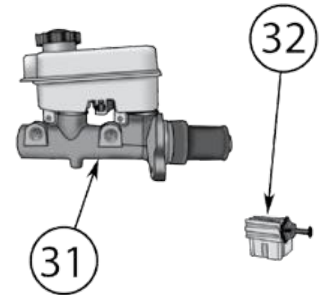

HYDRAULICS

Item #	Description	Years	Position	Notes	Replaces Part #
16	Brake Caliper Boot	07/17	L or R	Includes Snap Ring	5191269AA
17	Brake Caliper Seal	07/17	L or R		5191270AA
18	Brake Pad Spring	07/17	L or R	4 Required	5191221AA
19	Brake Caliper Pin Kit	07/17	L or R	Includes 2 Pins, 2 Boots, & 2 Bushings	5191247AA
20	Hub Assembly	09/17	L or R	w/ Front Wheel Drive	4766719AA
		07/17	L or R	w/ All Wheel Drive	5105770AD
21	Wheel Stud	07/13	L or R		6508707AA
		14/17	L or R		MU159002
22	Brake Hose	07/12	L or R	w/ Rear Disc Brakes	5085960AC
		13/17	L or R	w/ Rear Disc Brakes w/ 11.89" Rotor	5085960AC
23	Brake Drum	08/17	L or R		5105617AB
24	Brake Shoe Set	08/17	L & R	w/ Rear Drum Brakes	5191306AA
25	Hub Assembly	2008	L or R	w/ Rear Drum Brakes w/ Front Wheel Drive	4766719AA
		09/17	L or R	w/ Front Wheel Drive	4766719AA
26	Wheel Cylinder	08/17	L or R	w/ Rear Drum Brakes	5191305AA
27	Drum Brake Service Kit	07/17	L & R	Includes Drums, Shoes, & Hardware	5105617K
28	Drum Brake Hardware Kit	07/17	L & R	Includes Springs, Pins, & Adjusters	5191307K

Hydraulics, Parking Brake Cables, & Miscellaneous

29	Parking Brake Shoe Set	07/17	L & R	w/ Rear Disc Brakes	5191215AA
30	Parking Brake Cable	07/08	Left		4877017AB
		09/17	Left	w/ Rear Disc Brakes	4877017AB
		07/08	Right	w/o Freedom-Drive II Package	4877016AB
		09/17	Right	w/ Rear Disc Brakes w/o Freedom-Drive II Package	4877016AB
31	Brake Master Cylinder	07/17		w/ LHD	5175093AA
32	Brake Light Switch	07/08			56045043AG
		09/17			56054001AB