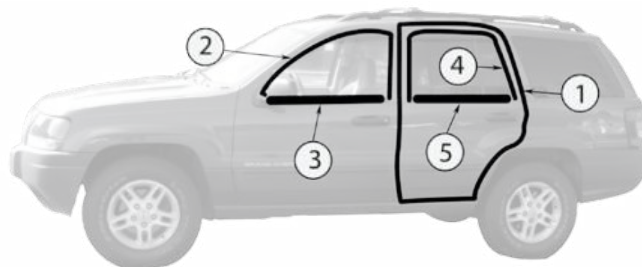

*This Part # not currently carried by Crown Automotive

BODY

WJ Grand Cherokee 1999-2004

Item #	Description	Position	Years	Color	Comments	Replaces Part #
Doors & Related						
1	Door Handle	Left Front	99/01	Black Smooth	w/ Limited Package; w/ Lock Cylinder Hole	5GG27DX8AA
		Left Front	02/04	Black Smooth	w/ Limited Package; w/ Lock Cylinder Hole	5GG27XBQAB
		Left Front	99/04	Black Textured	w/ Laredo Package; w/ Lock Cylinder Hole	55136351AD
		Right Front	99/04	Black Textured	w/ Laredo Package; w/o Lock Cylinder Hole	55135636AD
		Right Front	99/04	Black Smooth	w/ Limited Package; w/ Lock Cylinder Hole	QR38XBQAC
2	Door Handle	Right Rear	01/04	Black Smooth	w/ Limited Package	5FW46ACQAC
		Left Rear	01/04	Black Smooth	w/ Limited Package	5FW47DX8AB
3	Door Lock Rod Clip		99/03	Purple		4658444
4	Door Lock Rod Clip		99/03	Orange		4658445
5	Door Panel Fastener		99/01			6505539AA
6	Door Panel Fastener		02/04			6507686AA