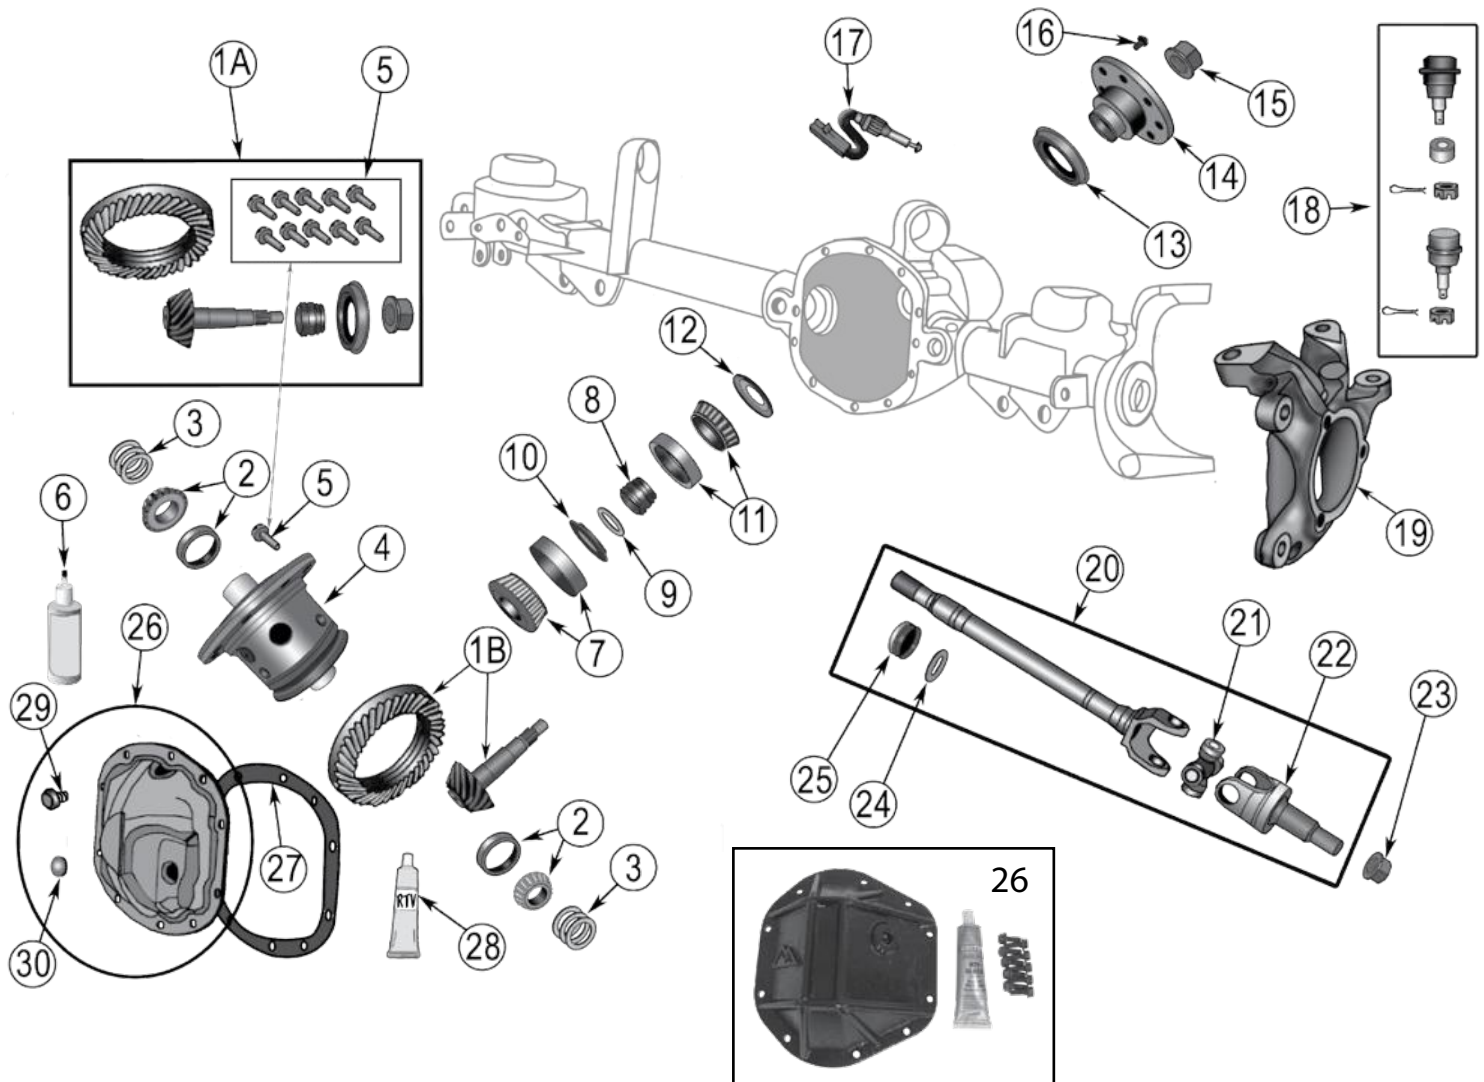

Item #	Description	Years	Comments	Replaces Part #
1A	Ring & Pinion Set	07/17	4.10 Ratio	68017175AB
1B	Ring & Pinion Only	07/17	4.88 Ratio	D44JK488F
		07/17	4.56 Ratio	D44JK456F
		07/17	5.13 Ratio	D44JK513F
		07/17	5.38 Ratio	D44JK538F
2	Bearing Set, Carrier	07/17	Includes 2 Bearings & 2 Cups	68003555AA
3	Shim Set, Carrier	07/17		68003556AA
4	Case Assembly, Differential	07/17	4.10 Ratio	68017176AA*
5	Bolt Kit, Ring Gear	07/17	Includes 10 Bolts	68003554AA
6	Additive, Limited Slip	07/17		4318060AB
7	Bearing Set, Pinion	07/17	Inner	4746979
8	Spacer, Crush	07/17		5066047AA

* This Part # not currently carried by Crown Automotive