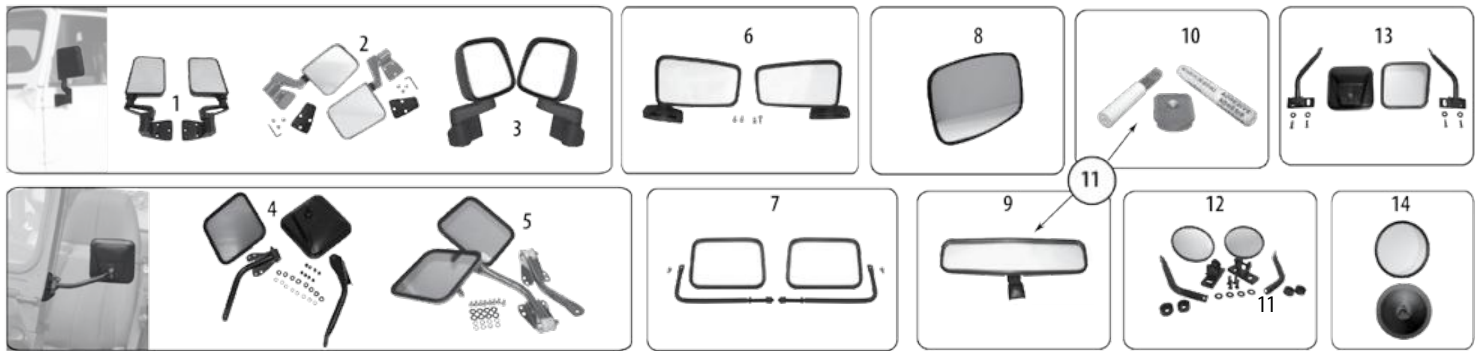

MIRRORS

YJ Wrangler 1987-1995

Item #	Description	Position	Year	Finish	Comments	Replaces Part # #
1	Side Mirror & Arm	Left	87/95	Black	Mounts on Upper Door Hinge; 1987-2002 Style	82201773
		Right	87/95	Black	Mounts on Upper Door Hinge; 1987-2002 Style	82201772
	Side Mirror Set	L & R	87/95	Black	Mounts on Upper Door Hinge; 1987-2002 Style	82200834K
2	Side Mirror & Arm	Right	87/95	Chrome	Mounts on Upper Door Hinge; 1987-2002 Style	82201772C
		Left	87/95	Chrome	Mounts on Upper Door Hinge; 1987-2002 Style	82201773C
	Side Mirror Set	L & R	87/95	Chrome	Mounts on Upper Door Hinge; 1987-2002 Style	82200834CK
3	Side Mirror & Arm	Right	87/95	Black	Mounts on Upper Door Hinge; 2003-2006 Style	55395060AB
		Left	87/95	Black	Mounts on Upper Door Hinge; 2003-2006 Style	55395061AB
	Side Mirror Set	L & R	87/95	Black	Mounts on Upper Door Hinge; 2003-2006 Style	55395060K
4	Side Mirror Set	L & R	87/95	Gloss Black	Mounts to Front of Lower Windshield Hinge; CJ Style	5462736K
		L & R	87/95	Gloss Black	Mounts to Side of Windshield Hinge	RT30002
5	Side Mirror Set	L & R	87/95	Polished Stainless	Mounts to Front of Lower Windshield Hinge	RT30003
		L & R	87/95	Polished Stainless	Mounts to Front of Lower Windshield Hinge	RT30001
6	Side Mirror	Right	87/93	Textured Black	w/ Full Steel Doors; Small, Non-Remote Mirror	55016210
		Left	87/93	Textured Black	w/ Full Steel Doors; Small, Non-Remote Mirror	55024249
	Side Mirror Set	L & R	87/93	Textured Black	w/ Full Steel Doors; Small, Non-Remote Mirror	55027207K
7	Trail Mirror	L or R	87/95	Black	Incl. 1 Mirror, 1 Arm, & Hardware; Mounts Directly to Door Hinge	RT30004
	Trail Mirror Set	L & R	87/95	Black	Incl. 2 Mirrors, 2 Arms, & Hardware; Mounts Directly to Door Hinge	RT30005
8	Mirror Head	L or R	87/95	Black	KDX Style	55012573
			87/95			
9	Rearview Mirror		87/95		9.75" Wide	J8993023
			87/95		8.5" Wide	J5965338
10	Rearview Mirror Mount Kit		87/95		Includes Mirror Button & Adhesive	J3657374
11	Rearview Mirror Kit		87/95		Includes 9.75" Wide Mirror, Button & Adhesive	8993023K
			87/95		Includes 8.5" Wide Mirror, Button & Adhesive	5965338K
12	Quick Release Mirror Set	L & R	87/95	Black	Includes 2 Square Mirrors, 2 Mirror Arms & Hardware; Mounts to Windshield Hinge	RT30021
13	Quick Release Mirror Set	L & R	87/95	Black	Includes 2 6" Round Mirrors, 2 Mirror Arms & Hardware; Mounts to Windshield Hinge	RT30020
14	Quick Release Mirror Head Set	L & R	87/95	Black	Includes 2 6" Round Mirrors	RT30022