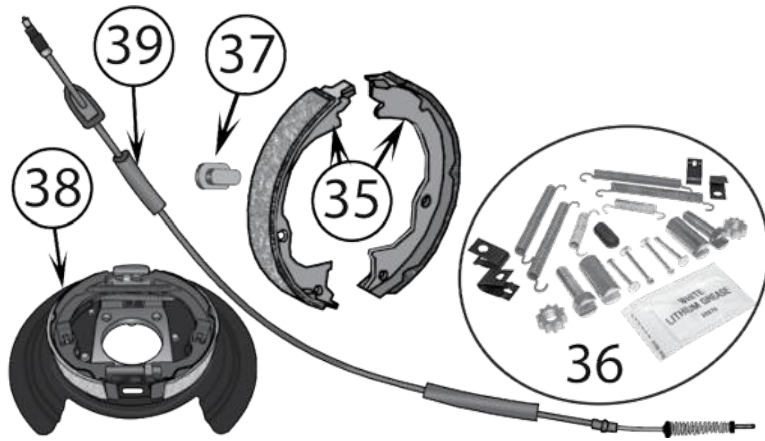

* This Part # not currently carried by Crown Automotive

Continued to Next Page . . .

PARKING BRAKES

MISCELLANEOUS

Item #	Description	Years	Position	Notes	Replaces Part #
Hydraulics, Parking Brake Cables, & Miscellaneous					
35	Parking Brake Shoe Set	07/17	L & R		68003589AA
36	Parking Brake Hardware Kit	07/17	L & R	Includes Springs, Pins, & Adjusters	68003589HK
37	Parking Brake Adjusting Plug	07/17	L or R		J3201957
38	Backing Plate Assembly	07/17	L or R		52125175AA
39	Parking Brake Cable	07/17	L or R	2-Door	52059891AF
		07/17	L or R	4-Door	52060204AF
40	Brake Booster	07/10		w/ 11.89" Front Rotors	68003619AA
		11/17		w/ 11.89" Front Rotors	68068521AA *
		09/11		w/ 13" Front Rotors	68045999AA *
41	Master Cylinder	07/17		w/ 11.89" Front Rotors	68057474AA
		07/17		w/ 13" Front Rotors	68091278AB
42	Master Cylinder Cap	07/17			4683656
43	Pedal Bushing	07/17		4 Required for Automatic Trans.; 8 Required for Manual Trans.	52010309AB
44	Brake Pedal Pad	07/17		w/ Manual Transmission	52002750
		07/17		w/ Automatic Transmission	68031956AA
45	Brake Light Switch	07/17			56042023
Kits & Upgrades					
46	Disc Brake Service Kit	07/17	Front	w/ 11.89" Rotors; Includes Pads, Rotors, Springs, Pins, & Boots	52060137K
		07/17	Rear	Includes Pads, Rotors, Parking Brake Shoes, & Hardware	52060147K
47	Brake Hose Kit	07/10	L & R, F & R	Includes Front & Rear Hoses & Washers	BHK1
		11/17	L & R, F & R	Includes Front & Rear Hoses & Washers	BHK2
48	Stainless Steel Brake Hose Kit	07/10	L & R, F & R	Includes Front & Rear Hoses & Washers	RT31029 
49	Performance Brake Service Kit	07/17	Front	w/ 11.89" Rotors; Includes Pads, Drilled & Slotted Rotors, & Hardware	RT31027 
50	Performance Brake Service Kit	07/17	Rear	Includes Pads, Drilled & Slotted Rotors, Parking Brake Shoes, & Hardware	RT31028 
51	Big Brake Kit	07/17	Front	Includes Pads, 13" Rotors, Dual Piston Calipers, Brackets, & Hardware	RT31046 