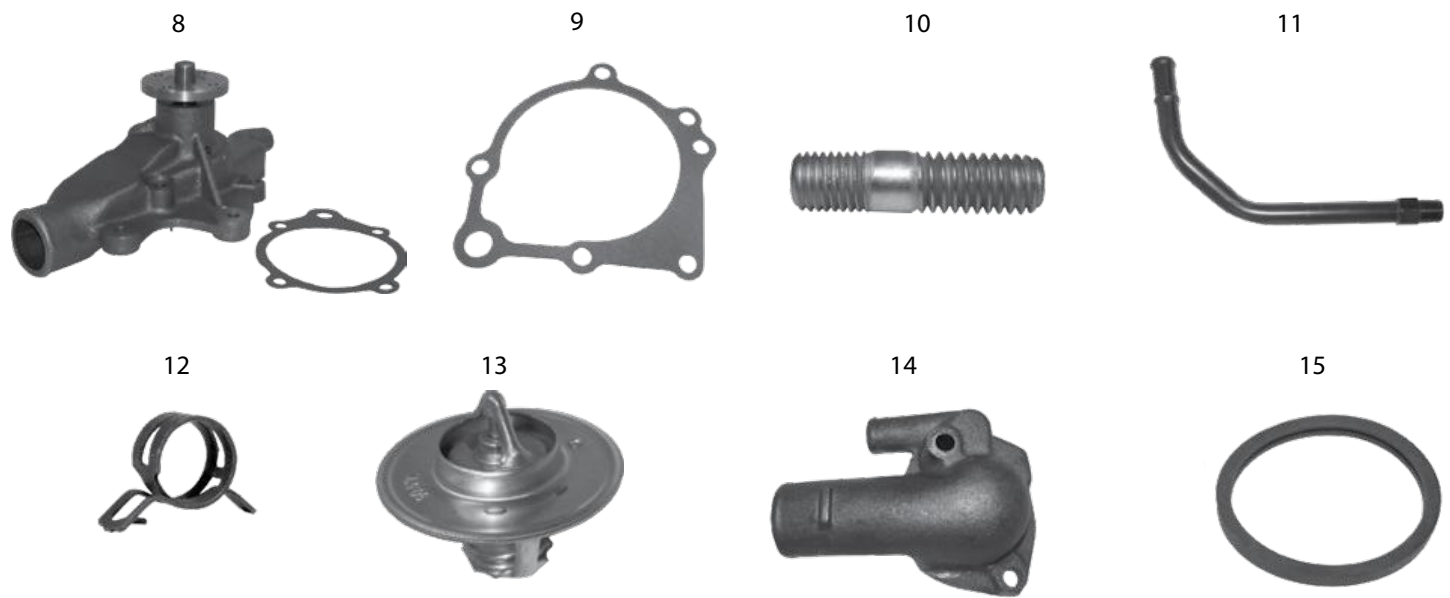

Item #	Description	Years	Model	Engine	Comments	Dimensions	Type	Replaces Part #
Water Pumps & Related								
8	Water Pump	84/86	XJ, MJ	2.5L	w/o Serpentine Belt; Includes Gasket			J8134320
		84/86	XJ, MJ	2.5L	w/ Serpentine Belt; Includes Gasket			J8134321
		87/90	XJ, MJ	2.5L	w/o Serpentine Belt; Includes Gasket; Export			83502957
		87/96	XJ, MJ	2.5L	w/ Serpentine Belt; Includes Gasket			4637500AB
		91/00	XJ, MJ	2.5L	Gasket Not Included			4626054
		84/86	XJ, MJ	2.8L	Includes Gasket & 4 Pulley Studs			83500807
		87/01	XJ, MJ	4.0L	Gasket Not Included			83503407
		96/01	XJ	2.5L Dsl.	Gasket Not Included			4864566
9	Water Pump Gasket	84/98	XJ, MJ	2.5L				J3173204
		99/01	XJ	2.5L, 4.0L				53010419
		96/01	XJ	2.5L Dsl.	Water Pump to Adapter			4864575
10	Water Pump Stud	87/01	XJ, MJ	2.5L, 4.0L			J4006714	
11	Water Pump Coolant Return Tube	91/01	XJ, MJ	2.5L, 4.0L			53007978	
12	Hose Clamp	84/96	XJ, MJ	All	Coolant Hose to Filler Tube			32003300AB
Thermostats & Related								
13	Thermostat	84/00	XJ, MJ	2.5L	195°; Includes Gasket			83501426
		84/86	XJ, MJ	2.8L	195°; Gasket Not Included			83500813
		87/01	XJ, MJ	4.0L	195°; Includes Gasket			83501426
		85/94	XJ, MJ	2.1L Dsl.	180°; Gasket Not Included			T0697157
		95/01	XJ	2.5L Dsl.	Includes Gasket			4778975
14	Thermostat Housing	84/87	XJ, MJ	2.5L				33004856
		87/90	XJ, MJ	4.0L				33004856
		91/01	XJ, MJ	2.5L, 4.0L				53006192
15	Thermostat Housing Gasket	84/01	XJ, MJ	2.5L, 4.0L	Paper Gasket			J3189874
		95/01	XJ	2.5L Dsl.	Thermostat Housing to Water Manifold; Rubber			4778971

Continued to Next Page . . .