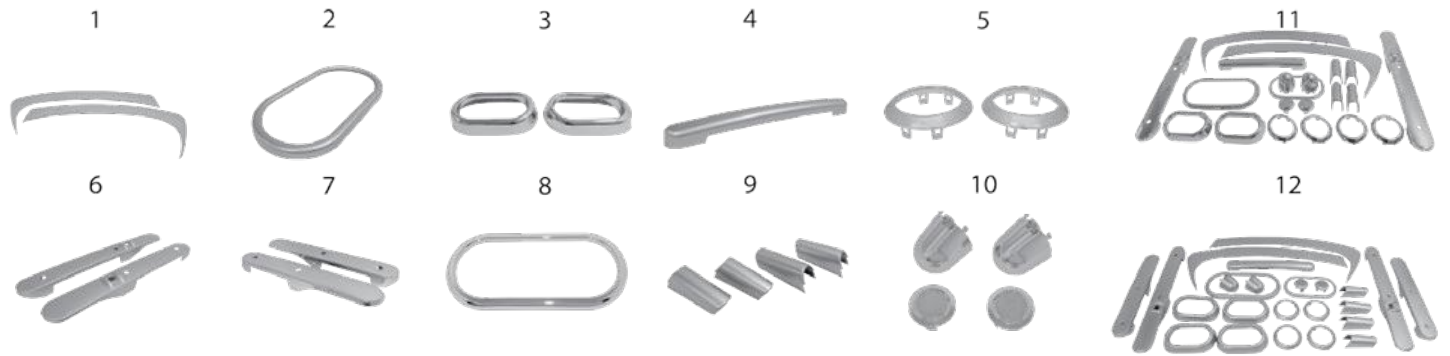

Item #	Description	Position	Color	Years	Comments	Replaces Part #
Interior Trim Accents						
1	Center Dash Accents	Front, L & R	Chrome	07/10	Set of 2	RT27018
		Front, L & R	Brushed Silver	07/10	Set of 2	RT27019
2	Cup Holder Accent	Front	Chrome	07/10		RT27020
		Front	Brushed Silver	07/10		RT27021
3	Door Handle Accents	F or R, L & R	Chrome	07/10	Set of 2	RT27023
		F or R, L & R	Brushed Silver	07/10	Set of 2	RT27024
4	Grab Handle Cover	Front, Right	Chrome	07/10	On Dash	RT27025
		Front, Right	Brushed Silver	07/10	On Dash	RT27026
5	HVAC Vent Accents	Front, L & R	Chrome	07/10	Set of 2	RT27027
		Front, L & R	Brushed Silver	07/10	Set of 2	RT27028
6	Interior Door Accent Set	Front, L & R	Chrome	07/10	w/ Power Windows Only; Set of 2	RT27034
		Front, L & R	Brushed Silver	07/10	w/ Power Windows Only; Set of 2	RT27036
7	Interior Door Accent Set	Rear, L & R	Chrome	07/10	w/ Power Windows Only; Set of 2	RT27033
		Rear, L & R	Brushed Silver	07/10	w/ Power Windows Only; Set of 2	RT27035
8	Shifter Bezel Accent		Chrome	07/10	w/ Automatic Transmission	RT27037
			Brushed Silver	07/10	w/ Automatic Transmission	RT27038
9	Steering Wheel Accents		Chrome	07/10	Set of 4	RT27039
			Brushed Silver	07/10	Set of 4	RT27040
10	Tweeter Covers	Front, L & R	Chrome	07/10	Set of 2	RT27041
		Front, L & R	Brushed Silver	07/10	Set of 4	RT27042
11	Interior Accent Kit	Front, L & R	Chrome	07/10	w/ Automatic Transmission w/ 2 Dr.	RT27029
		Front, L & R	Brushed Silver	07/10	w/ Automatic Transmission w/ 2 Dr.	RT27031
12	Interior Accent Kit	F & R, L & R	Chrome	07/10	w/ Automatic Transmission w/ 4 Dr.	RT27030
		F & R, L & R	Brushed Silver	07/10	w/ Automatic Transmission w/ 4 Dr.	RT27032