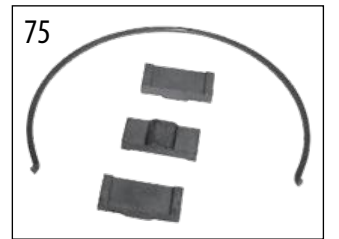

Item #	Description	Comments	Replaces Part #
41	Key, 1st & 2nd Gear Synchronizer	3 Required	83506250
42	Gear, 1st & 2nd Reverse Sliding Gear		5252082
43	Gear, 1st	31 Teeth	4636368
44	Spacer, Output Shaft		83506280 *
45	Bearing, 1st Gear	Caged Roller Bearing	83506075
46	Thrust Washer, 1st Gear		83506246 *
47	Retainer, Front Bearing	88/91 92/93 94/99	5252052 * 4636367 4636382
48	Case, Transmission		5252034
49	Retainer, Rear Bearing		5252036
50	Reverse Gear Pin		5252039
51	Adapter, Transfer Case	XJ, MJ, ZJ w/ 4WD YJ, TJ	4636372 * 4636373 *
52	Seal, Output	4WD	83503108
53	Gear, Reverse Idler		5252084
54	Shaft, Reverse Idler		83506258
55	Plug, Drain		83500512
56	Plug, Fill		83500623
57	Gasket, Fill or Drain Plug		83500513
58	Bearing, Cluster Gear	Front	83506259
59	Cluster Gear	43-32-21-13-12 Teeth	4636371
60	Bearing, Cluster Gear	Rear	83506080
61	Thrust Washer, Cluster Gear 5th Gear		83506245
62	Bearing, 5th Gear	Caged Roller Bearing	83506079
63	5th Gear Counter	88/92 Up to Serial No. 00705123; 47 Teeth 92/99 After Serial No. 00705123	4637535 4637527
64	Key, 5th Gear Synchronizer	88/92 Up to Serial No. 00705123; 3 Required 92/99 After Serial No. 00705123; 3 Required	83506256 4637532
65	Spring, 5th Gear Synchronizer	88/92 Up to Serial No. 00705123; 2 Required 92/99 After Serial No. 00705123; 2 Required	83506254 4637534
66	Sleeve, 5th Gear Synchronizer		83506257
67	Blocking Ring, 5th Gear Synchronizer	88/92 Up to Serial No. 00705123; 1 Required 92/99 After Serial No. 00705123; 1 Required	83506253 4637533
68	Gear, 5th Splined		83506242
69	Ball, Reverse		83500573
70	Bearing, Output Shaft		83506073
71	Gear, 5th	Main Shaft Side	5252083
72	Switch, Back Up Lamp		83500629
73	Synchronizer Repair Kit, 1st & 2nd	Includes 3 Keys & 2 Springs	SRKAX151
74	Synchronizer Repair Kit, 3rd & 4th	Includes 3 Keys & 2 Springs	SRKAX152
75	Synchronizer Repair Kit, 5th	Includes 3 Keys & 1 Spring	SRKAX153
76	Bearing & Seal Kit	Includes Bearings, Seals, & RTV Sealant	AX15BK
77	Gasket & Seal Kit		AX15GS
78	Master Overhaul Kit	Includes Bearings, Seals, Gaskets, Blocking Rings, & Small Parts	AX15MASKIT

* This Part # not currently carried by Crown Automotive