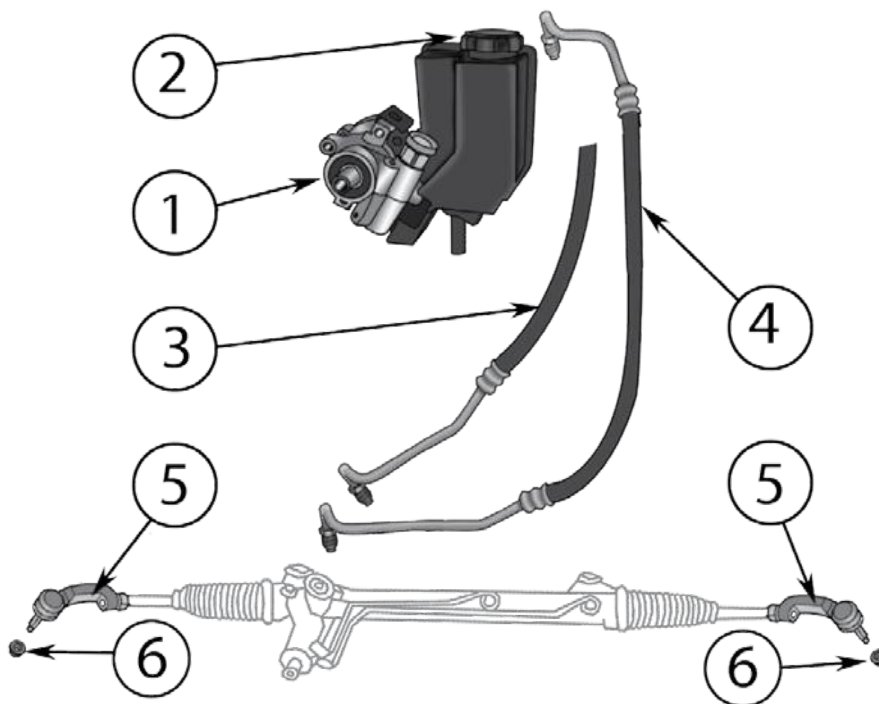

Item #	Description	Position	Years	Comments	Replaces Part #
1	Power Steering Pump		02/05	w/ 2.4L Engine	52088711AE *
			02/06	w/ 3.7L Engine	52088710AE
2	Power Steering Reservoir Cap		2003 2008	w/ 3.7L Engine w/ 3.7L Engine	68053132AA 5143614AA
3	Power Steering Return Hose	Reservoir to Pump	02/06	w/ 2.4L Engine	52088718AC *
4	Power Steering Pressure Hose		02/03	w/ 2.4L Engine	52088722AF *
			04/05	w/ 2.4L Engine	52128786AA *
			02/05	w/ 2.8L Dsl. Engine	52088726AE *
			02/03	w/ 3.7L Engine	52088714AH
			04/07	w/ 3.7L Engine	52128940AF
5	Tie Rod End	Right	02/05		5072444AA
		Right	06/07		52125483AA
		Left	02/05		5072445AA
		Left	06/07		52125484AA
6	Tie Rod End Nut	Left or Right	02/07		6505623AA

* This Part # not currently carried by Crown Automotive