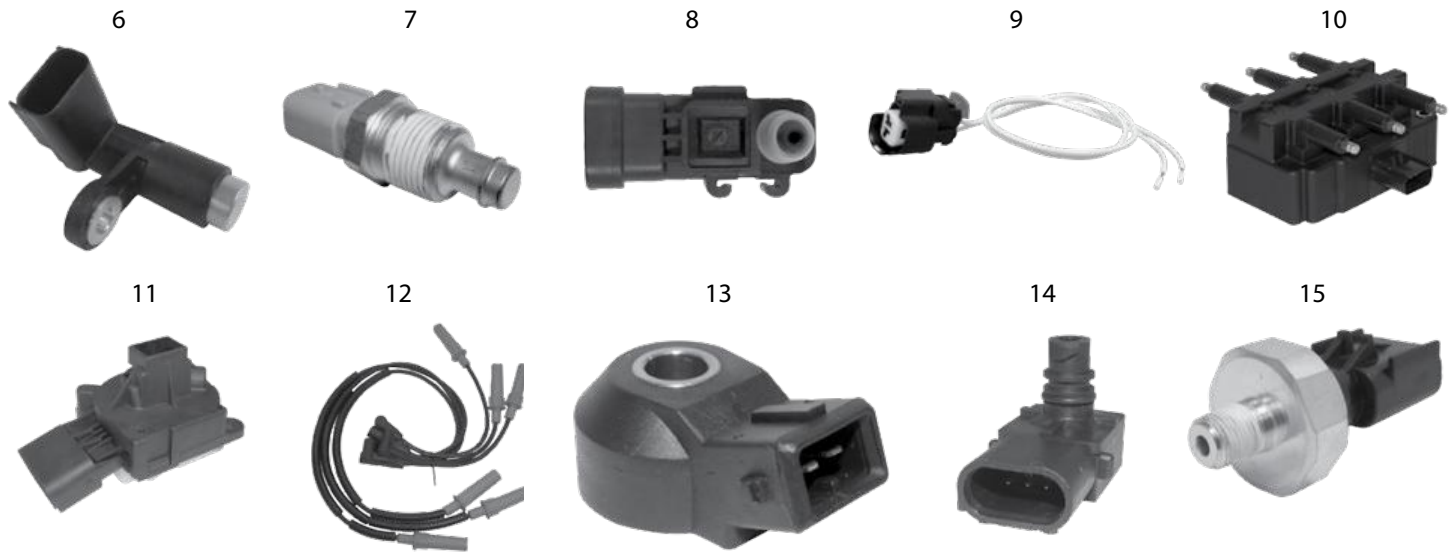

Item #	Description	Years	Engine	Comments	Replaces Part #
6	Crankshaft Position Sensor	2007	3.8L		5029811AC
		08/11	3.8L	w/ Manual Transmission	4727451AA
		08/11	3.8L	w/ Automatic Transmission	5029811AC
		12/17	3.6L		5149167AD
		14/17	3.0L Gas		5149167AD
7	Engine Oil Temperature Sensor	12/17	3.6L		5149077AB
		14/17	3.0L Gas		5149077AB
8	Fuel Vapor Sensor	12/17	3.6L		4593949AB
9	Harness Repair Kit	07/11	3.8L	Fuel Injector	5183448AA
10	Ignition Coil	07/11	3.8L		56032520AC
		12/17	3.6L	6 Required; Pen Type	5149168AI
11	Ignition Switch	07/17	All		4685719AG
12	Ignition Wire Set	07/11	3.8L		68017712AB
13	Knock Sensor	07/11	3.8L		5033316AA
		2012	3.6L		5149188AA*
		13/16	3.6L		68166540AA*
14	MAP Sensor	07/11	3.8L	Twist In Style	5033310AC
		12/17	3.6L		5149174AB
		14/17	3.0L Gas		5149174AB
		07/10	2.8L Diesel		5101120AB
15	Oil Pressure Sensor	07/11	3.8L		4608303
		12/16	3.6L		5149062AA
		14/16	3.0L Gas		5149062AA
		2017	All		68295556AA*
		07/17	2.8L Diesel		5149064AA

* This Part # not currently carried by Crown Automotive