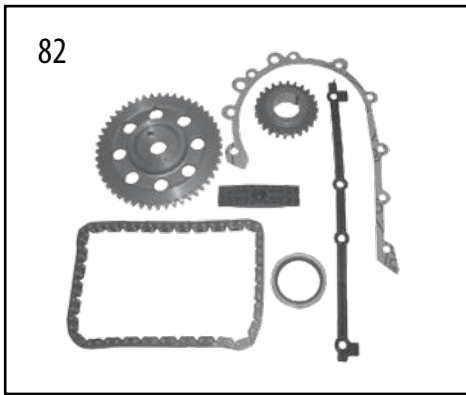

4.0 Liter (242) AMC Engine

ENGINE

Item #	Description	Years	Models	Comments	Replaces Part #
69	Transmission Mount Stabilizer	91/95	YJ	2 Required	J0945266
70	Transmission Mount Stud	91/95	YJ	At Crossmember	J5358879
71	Exhaust Insulator	87/95	XJ, MJ		53000101
72	Engine Mount	97/06	TJ	Left or Right	52019278
		87/01	YJ, XJ	LHD; Left or Right	52040267
		91/01	XJ	RHD; Left	52040267
		91/01	XJ	RHD; Right	52020018
		93/98	ZJ, ZG	Left	52018281
		93/98	ZJ, ZG	Right	52018280
		99/04	WJ, WG	Left	52058929
		99/04	WJ, WG	Right	52058928
73	Transmission Mount	97/06	TJ		52058551
		91/95	YJ		52002625
		87/99	XJ, MJ	w/o BA10/5 Transmission	52002334
		00/01	XJ		52059347AB
74	Transmission Mount	99/04	WJ, WG	w/ 4WD	52058994
		99/04	WJ	w/ 2WD	52058995
		97/98	ZJ		52058485
75	Transmission Mount	93/96	ZJ	w/ Automatic Transmission	52018857
		93/94	ZJ	w/ AX15 Transmission	52018096
76	Transmission Mount Bushing	93/94	ZJ	w/ AX15 Transmission	52017863
77	Transmission Mount	87/89	All	w/ BA10/5 Transmission	83505567
78	Engine Mount Kit	91/95	YJ	Incl. Engine Mounts, Transmission Mount, Isolators, & Studs	52019201K
79	Engine Mount Kit	87/89	XJ, MJ	w/ BA10/5 Transmission; Includes Engine Mounts & Transmission Mount	52019201KK
80	Engine Mount Kit	97/06	TJ	Includes Engine Mounts & Transmission Mount	52019278K
81	Timing Chain Kit	87/93	All	Includes Timing Chain, Sprockets, Guide, & Gaskets	33002977K
82	Timing Chain Kit	94/98	All	Includes Timing Chain, Sprockets, Guide, & Gaskets	53020444KE
83	Timing Chain Kit	99/06	All	Includes Timing Chain, Sprockets, Guide, & Gaskets	53020444KL
84	Oil Pan Kit	97/99	TJ	Includes Oil Pan & Gasket	53020833K
		91/98	YJ, ZJ, ZG	w/o Sensor Hole; Includes Oil Pan & Gasket	53020833K
		87/01	XJ, MJ	w/o Sensor Hole; Includes Oil Pan & Gasket	53020833K
85	Manifold Kit	91/99	TJ, YJ, XJ, MJ, ZJ	Includes Manifold & Gasket, Exhaust Seal, & Studs	4883385K
86	Stainless Steel Header Kit	91/99	TJ, YJ, XJ, MJ, ZJ	Includes Header, Gasket, Exhaust Seal, Studs, & Nuts	RT36001