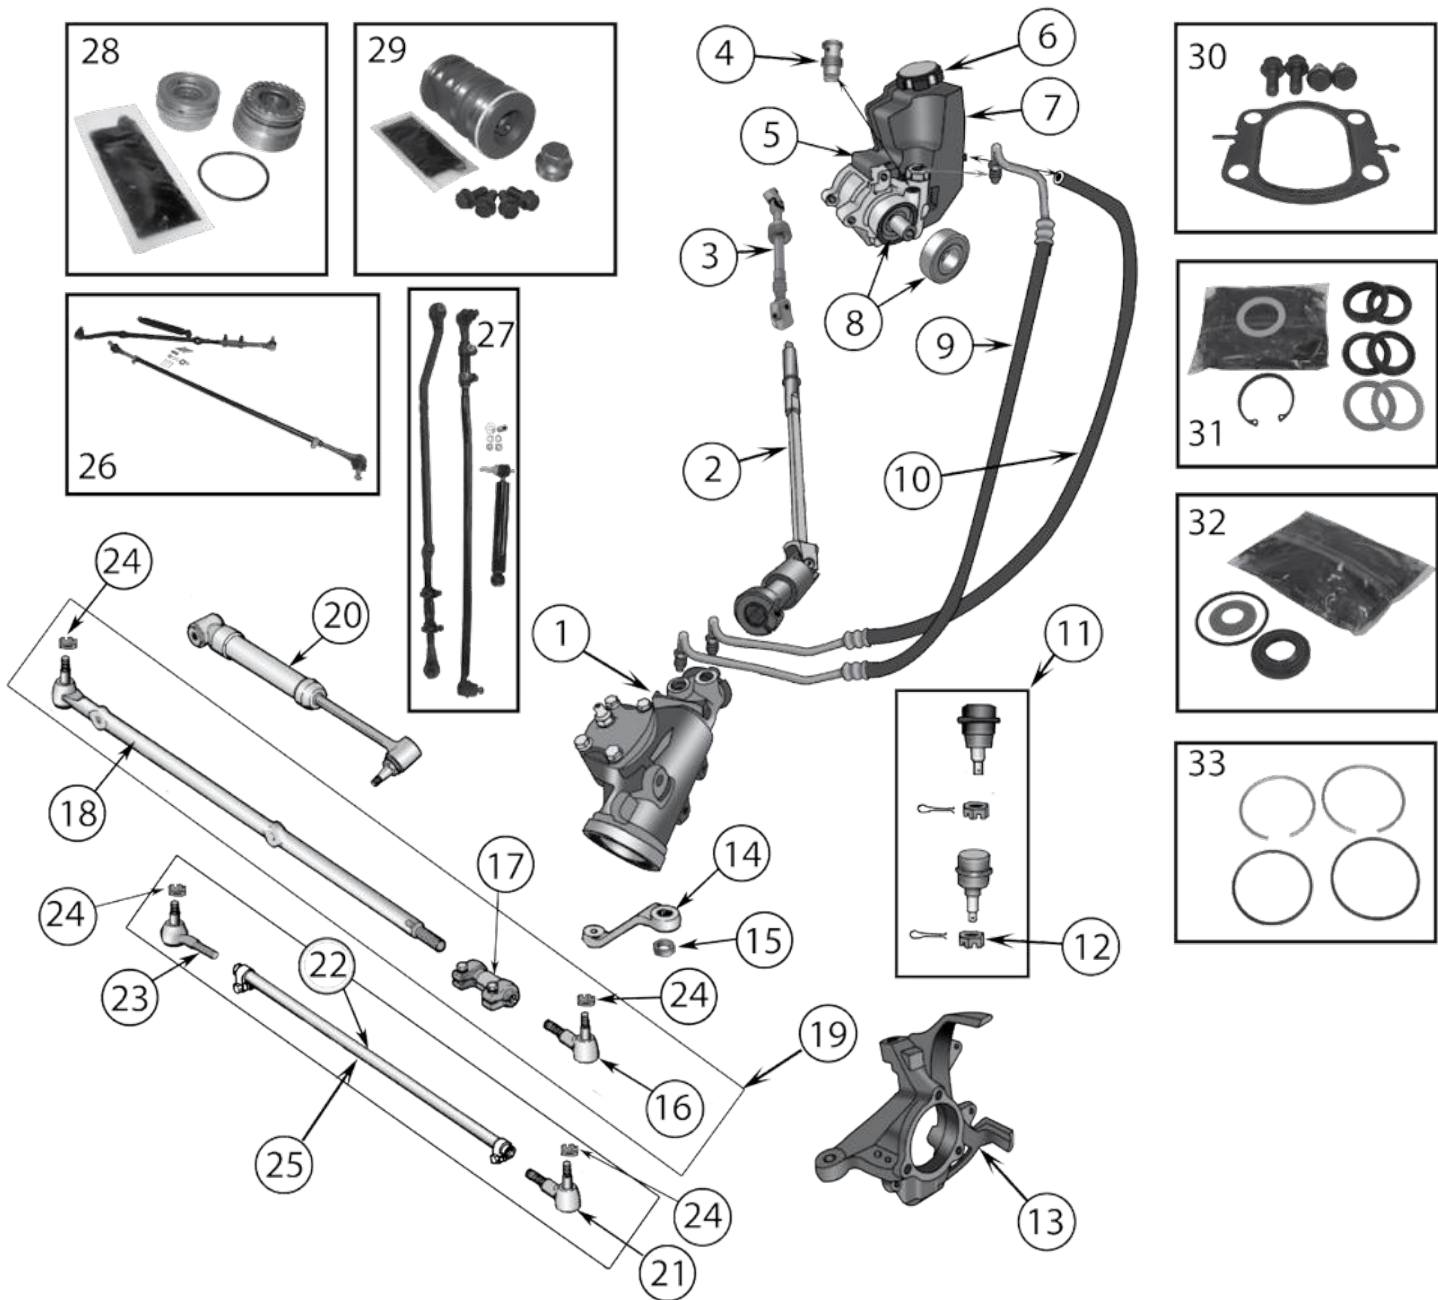

STEERING

TJ Wrangler 1997-2006

Item #	Description	Position	Years	Comments	Replaces Part #
1	Steering Gear Assembly		97/98 97/02 03/06	LHD; w/ Manual Steering LHD; w/ Power Steering LHD; w/ Power Steering	52000089 52089046AC 52088993AD *
2	Steering Shaft	Lower	97/99		52078705
3	Steering Shaft	Upper	97/00		5102531AA
4	Power Steering Pump Flow Control Valve		97/06	w/ 4.0L Engine	83503489
5	Power Steering Pump		97/02 97/06 03/06	w/ 2.5L Engine; Reservoir Not Included w/ 4.0L Engine; Reservoir Included w/ 2.4L Engine; Reservoir Not Included	52088018 52087871 52089018AE
6	Power Steering Reservoir Cap		97/06 97/06	w/ 4.0L Engine w/ 2.4L, 2.5L Engines	4897287AA 4694766

* This Part # not currently carried by Crown Automotive