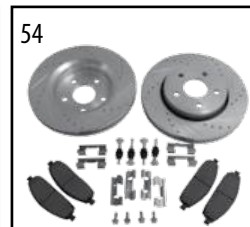

PARKING BRAKES

* This Part # not currently carried by Crown Automotive