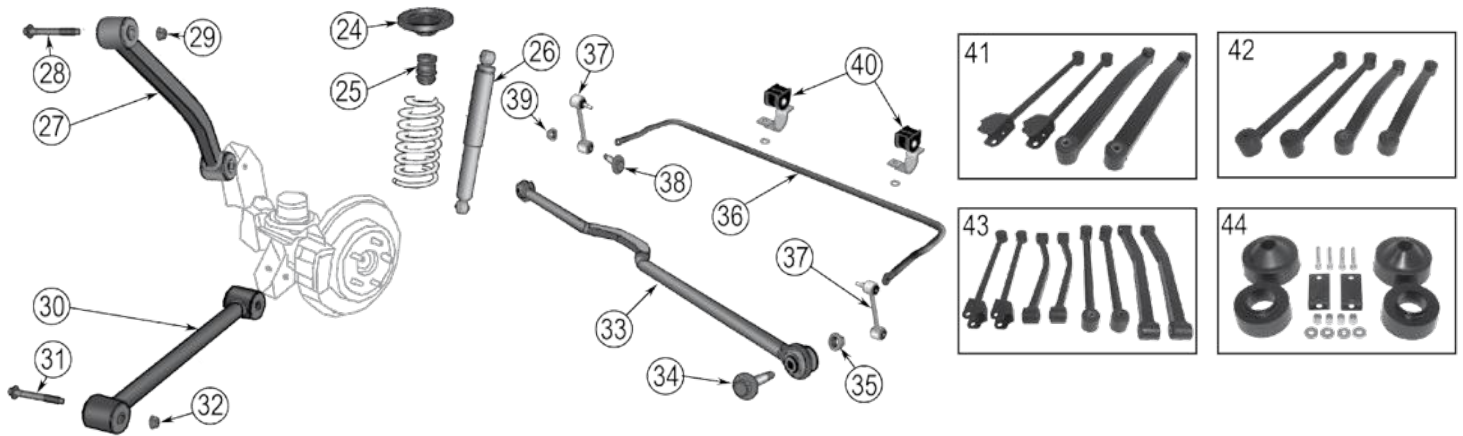

REAR

Item #	Description	Years	Engine	Position	Comments	Replaces Part #
REAR						
24	Coil Spring Isolator	07/17	All	Left or Right	Upper	52059999AC
25	Bump Stop	07/17	All	Left or Right	w/ 4WD	52060423AB
		07/11	All	Left or Right	w/ 2WD	52126207AA *
26	Shock Absorber	07/08	3.8L	Left or Right	Until 1/13/2008; w/ 4WD w/ Standard Suspension	68029960AA
		07/11	3.8L	Left or Right	w/ Heavy Duty Suspension	68027797AA
		07/17	All	Left or Right	w/ Performance Suspension	68087362AC
		12/17	3.6L	Left or Right	w/ Heavy Duty Suspension	68027797AA
		07/17	2.8L Dsl.	Left or Right		68027795AA
27	Upper Control Arm	07/17	All	Left or Right	Includes Bushings	52060015AD
28	Control Arm Bolt	07/17	All	Upper	to Frame or Axle; M14 X 1.5 X 90mm	6512062AA *
29	Control Arm Nut	07/17	All	Upper	to Axle; M14 X 1.5	6508598AA *
		07/17	All	Upper	to Frame; M14 X 1.5	6508786AA *
30	Lower Control Arm	07/17	All	Left or Right	Includes Bushings	52060021AD
31	Control Arm Bolt	07/17	All	Lower	to Axle; M14 X 1.5 X 100mm	6512063AA *
		07/17	All	Lower	to Frame; M14 X 1.5 X 100mm	6104266AA *
32	Control Arm Nut	07/17	All	Lower	to Axle; M14 X 1.5	6508598AA *
		07/17	All	Lower	to Frame; M14 X 1.5	6508598AA *
33	Track Bar	07/17	All			52060024AE
34	Track Bar Bolt	07/17	All		to Frame; M14 X 1.5 X 70mm	6104263AA *
		07/17	All		to Axle; M14 X 1.5 X 70mm	6512061AA *
35	Track Bar Nut	07/17	All		to Frame; M14 X 1.5; Flanged Locking Nut	6104719AA
36	Sway Bar	07/17	All		w/ Standard Suspension	68067125AA *
		07/17	All		w/ Performance Suspension	68067126AA *
37	Sway Bar Link	07/17	All	Left or Right		52060011AB
38	Sway Bar Link Bolt	07/17	All		to Axle; M12 X 1.5 X 75mm	6512065AA *
39	Sway Bar Link Nut	07/17	All		to Frame or Axle; M12 X 1.5; Flanged Locking Nut	6104718AA
40	Sway Bar Bushing	07/17	All	Left or Right	w/o Rubicon Package	52060013AA
		07/17	All	Left or Right	w/ Rubicon Package	52060012AC *

Kits & Upgrades

41	Control Arm Kit	07/17	All	Front	Left & Right, Upper & Lower	CAK14
42	Control Arm Kit	07/17	All	Rear	Left & Right, Upper & Lower	CAK15
43	Control Arm Kit	07/17	All	Front & Rear	Left & Right, Upper & Lower	CAK16
44	Lift & Level Kit	07/17	All	Front & Rear	1-3/4" Lift; Includes Front & Rear Spacers, Rear Sway Bar Drop Brackets, & Hardware	RT21035

* This Part # not currently carried by Crown Automotive