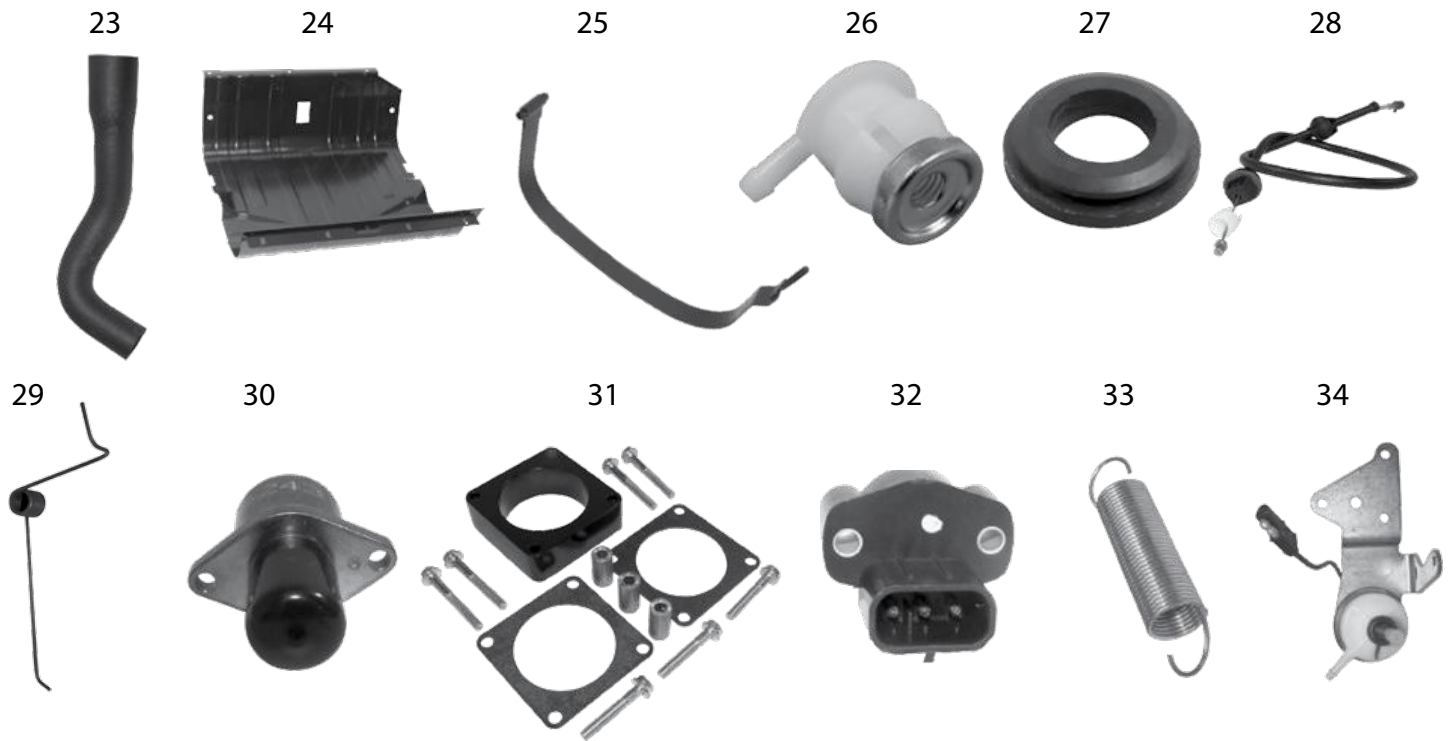

Item #	Description	Years	Engine	Comments	Replaces Part #
23	Fuel Vent Hose	87/90	All	w/ 20 Gallon Tank w/ 93" Wheelbase	52040081
		91/95	All	w/ 93" Wheelbase	52040081
24	Fuel Tank Skid Plate	87/90	All	w/ 15 Gallon Tank	J5357023
25	Fuel Tank Strap	87/90	All	w/ 20 Gallon Tank; Left or Right; 2 Required	J5356651
		91/95	All	Left or Right; 2 Required	J5356651
26	Fuel Tank Vent Valve	87/95	All		J5360058
27	Fuel Vapor Valve Seal	87/90	All	w/ 20 Gallon Tank	52018823
		91/95	All		52018823

Throttle Body & Related

28	Accelerator Cable	87/90	2.5L	w/ Fuel Injection	53005206
		87/90	2.5L	w/ Carburetor	52040430
		87/90	4.2L		53005207
		91/95	All		52079382
29	Accelerator Pedal Return Spring	87/95	All		J3193369
30	Idle Air Control Valve	87/90	2.5L		83502375
		91/95	2.5L		4637073
		91/95	4.0L		4637071
31	Throttle Body Spacer Kit	91/95	2.5L, 4.0L	Includes 1" Thick Black Anodized Spacer, Gasket, & Hardware	RT35008
32	Throttle Position Sensor	87/90	2.5L		33000169 *
		91/95	2.5L, 4.0L		4626051
33	Throttle Return Spring	87/90	2.5L	w/ Carburetor	33001069
34	Throttle Solenoid	87/90	2.5L		83502116

* This Part # not currently carried by Crown Automotive