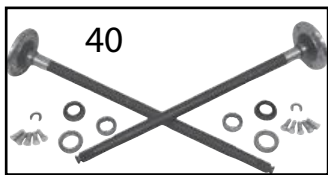

Item #	Description	Years	Comments	Ratio	Includes	Replaces Part #
19	Yoke, Pinion	87/95	w/ 3.219" U-Joint Length	All		83503318
		94/95	w/ 3.625" U-Joint Length	All		4746835
20	Strap & Bolt Kit, U-Joint	87/95	Hex Head Bolts	All		4006698K
		87/95	12-Point Head Bolts	All		4006928K
21	Nut, Pinion	87/95		All		J3182601
22	Seal, Axle	87/89	Inner	All		83503010
23	Axle Shaft Assembly	87/89	Right (28.85" Long)	All	24, 25, 30	83502882
		87/89	Left (30.35" Long)	All	24, 25, 30	83502883
24	Axle Shaft	87/89	Right (28.85" Long)	All		53000403
		87/89	Left (30.35" Long)	All		53000404
		1990	Right w/o ABS (29.04" Long)	All		5252956
		1990	Left w/o ABS (30.54" Long)	All		5252957
		91/92	Right (29.04" Long)	All		5252948
		91/92	Left (30.54" Long)	All		5252949
		93/95	Right (29.00" Long)	All		4713192
		93/95	Left (30.62" Long)	All		4713193
25	Stud, Wheel	87/95		All		83503053
26	Retainer, Axle Shaft	87/89		All		83503022
27	Seal, Axle Shaft	87/89	Outer	All		53000477
		90/95		All		4856336
28	Bearing, Axle Shaft	87/89		All		53000475
		90/95		All		J8134036
29	Retaining Ring, Axle Shaft	87/89		All		83503054
30	Bearing & Retainer Kit, Axle Shaft	87/89		All	26, 27, 28, 29	83501451
31	Bearing Kit, Axle Shaft	87/89		All	27, 28, 39	53000475K
32	Retainer, Axle Shaft	90/95	C-Clip	All		5252505
33	Axle Shaft Bearing Kit	90/95		All	27, 28, 32	8134036K
34	Cover, Differential Case	87/95		All	34, 36	83505125
35	Gasket, Differential Cover	87/95	Paper	All		35AXCG
36	Plug, Differential Cover	87/95		All		5252504
37	Differential Cover Kit	87/95		All	34, 35, 36, Cover Bolts	5252493
38	HD Differential Cover Kit	87/95	Red	All	34, 35, 36, 38, Cover Bolts	RT20025
		87/95	Black	All	34, 35, 36, 38, Cover Bolts	RT20032
39	RTV Silicone Sealant	87/95		All		J8993317
40	HD Performance Axle Kit	93/95		All		RT23001
41	Bearing & Seal Master Kit	90/95		All	2, 14, 15, 17, 18, 21, 27, 28, 35	D35MASKIT
42	Ring & Pinion Master Kit	87/95		3.07	1, 14, 15, 17, 18, 35	7072441X
43	Ring & Pinion Master Kit	87/95		3.55	1, 14, 15, 17, 18, 35	7072443X
44	Ring & Pinion Master Kit	87/95		4.11	1, 14, 15, 17, 18, 35	7072444X
45	Pinion Bearing & Seal Kit	87/95		All	14, 15, 17, 18, 35	D35PBK
46	Pinion & Carrier Bearing Kit	87/95		All	2, 3, 15, 16, 17, 18, 21, 38	3171166K
47	U-Bolt Yoke Kit	87/95	w/ 3.219" U-Joint Length	All		D35YOKEUBK
48	Pinion & Differential Shim Kit	87/95		All	3, 16	5017214AA