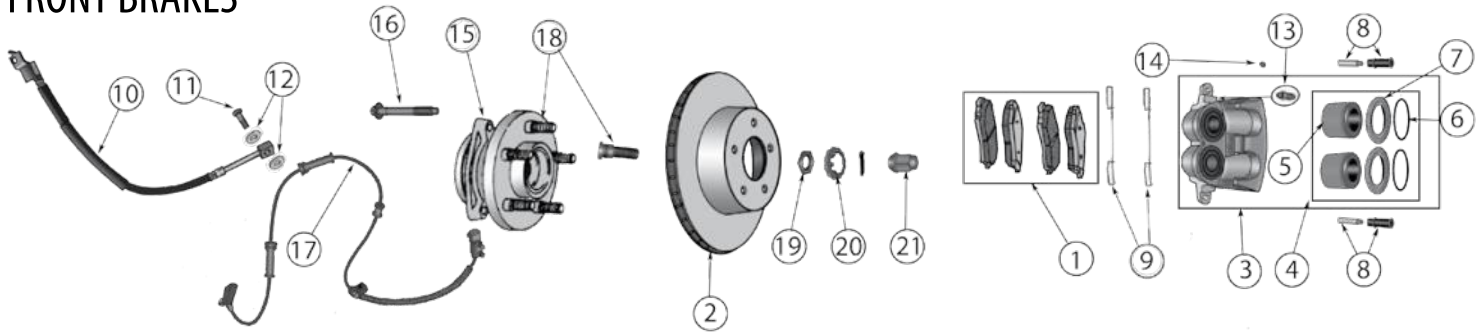

FRONT BRAKES

Item #	Description	Years	Position	Notes	Replaces Part #
Front Brakes					
1	Brake Pad Set	99/02 99/04	L & R L & R	w/ Teves (Black) Calipers w/ Akebono (Silver) Calipers	5018592AA 5093183AD
2	Brake Rotor	99/04	L or R		52098672
	Brake Rotor, Zinc Coated	99/04	L or R		52098672C
	Drilled & Slotted Rotor Set	99/04	L & R		RT31032
3	Brake Caliper	99/02 99/04 99/02 99/04	Left Left Right Right	w/ Teves (Black) Calipers; w/o Pads w/ Akebono (Silver) Calipers; w/o Pads w/ Teves (Black) Calipers; w/o Pads w/ Akebono (Silver) Calipers; w/o Pads	5011973AA 5093181AA 5011972AA 5093180AA
4	Caliper Rebuild Kit	99/02 99/04	L or R L or R	w/ Teves (Black) Calipers; Includes 1 Piston, 1 Seal, & 1 Boot w/ Akebono (Silver) Calipers; Includes 2 Pistons w/ Seals & Boots	5011983K 5093186AA
5	Caliper Piston	99/02	L or R	w/ Teves (Black) Calipers	5011983AA
6	Caliper Seal	99/02 99/04	L or R L or R	w/ Teves (Black) Calipers w/ Akebono (Silver) Calipers	5011984AA 5093187AA
7	Caliper Boot	99/02 99/04	L or R L or R	w/ Teves (Black) Calipers w/ Akebono (Silver) Calipers	5011985AA 5093188AA
8	Caliper Pin Kit	99/02 99/04	L or R L or R	w/ Teves (Black) Calipers; Includes 2 Pins, & 2 Boots w/ Akebono (Silver) Calipers; Includes 2 Pins, 2 Bolts, & 2 Boots	5011981AA 5093184AA
9	Caliper Support Spring	99/02 99/04	L or R L or R	w/ Teves (Black) Calipers w/ Akebono (Silver) Calipers; Includes 4 Springs	5011971AA 5093185AA
10	Brake Hose	99/03 99/03	Left Right	Until 4/27/2003 Until 4/27/2003	52128093AB 52128092AB
11	Brake Hose Bolt	99/04	F or R	3/8"-24 Threads	6035911AA
12	Brake Hose Washer	99/04	F or R	Sold Individually	J3236434
13	Bleeder Screw	99/02 99/04	L or R L or R	w/ Teves (Black) Calipers; 3/8"-24 X 1-1/8" Long w/ Akebono (Silver) Calipers; M10-1.25 X 33.1mm	J8129722 5093189AB
14	Bleeder Screw Cap	99/02	L or R	w/ Teves (Black) Calipers	5093278AB
15	Hub Assembly	99/04	L or R		52098679AD
16	Knuckle to Hub Bolt	99/04	L or R		5012436AB
17	Wheel Speed Sensor	99/04 99/04	Left Right		56041317AC 56041316AB
18	Wheel Stud	99/04 99/04	L or R L or R	w/ 15.3mm (.615") Knurl Diameter; 1/2"-20 Threads w/ 16.3mm (.642") Knurl Diameter; 1/2"-20 Threads	52098680 6036424AA
19	Hub Nut	99/04	L or R		J4200095
20	Hub Nut Retainer	99/04	L or R		J4200097
21	Wheel Nut	99/04 99/04	F or R F or R	Stainless Steel; 1/2"-20 Threads Black; 1/2"-20 Threads	J4006956 J4006956BLK
	Wheel Nut Kit	99/04	F & R	Includes 20 Black Wheel Nuts; 1/2"-20 Threads	4006956BLKK

Continued to Next Page ...