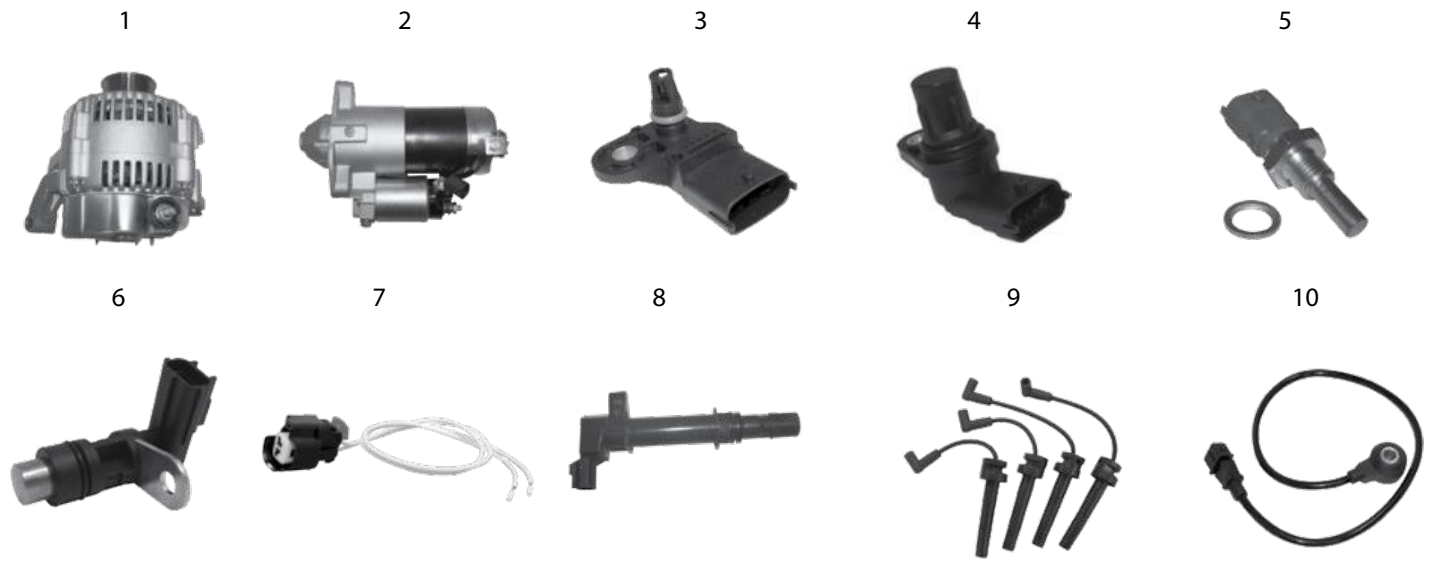

Item #	Description	Years	Engine	Comments	Replaces Part #
Starting & Charging					
1	Alternator	03/07	3.7L	136 Amp	56041693AC
		02/07	3.7L	160 Amp	5149275AA
2	Starter	03/05	2.4L		56041436AC
		02/07	3.7L		56041641AG
Engine Components					
3	Air Temperature Sensor	02/03	2.4L		56028364AA
		04/05	2.4L		4606487AB
		05/07	2.8L Diesel		68031593AA
		02/04	3.7L		56028364AA
		04/07	3.7L		4606487AB
4	Camshaft Position Sensor	03/05	2.4L		5072759AA
		02/04	2.5L Diesel		5140332AA
		03/07	2.8L Diesel		5140332AA
		02/07	3.7L		56041584AF
5	Coolant Temperature Sensor	02/07	2.4L, 3.7L		56027873
		02/04	2.5L Diesel		5066779AA
		03/07	2.8L Diesel		5066779AA
6	Crankshaft Position Sensor	02/03	2.4L		56041552AD
		04/05	2.4L		5269873AB
		02/03	3.7L		56041479AC
		04/07	3.7L		56044180AC
7	Harness Repair Kit	02/05	2.4L	Fuel Injector	5183448AA
		02/07	3.7L	Fuel Injector	5183448AA
8	Ignition Coil	02/05	2.4L		5269670
		02/07	3.7L		56028138AF
9	Ignition Wire Set	02/05	2.4L		5102091AA
10	Knock Sensor	2007	3.7L		4606093AE