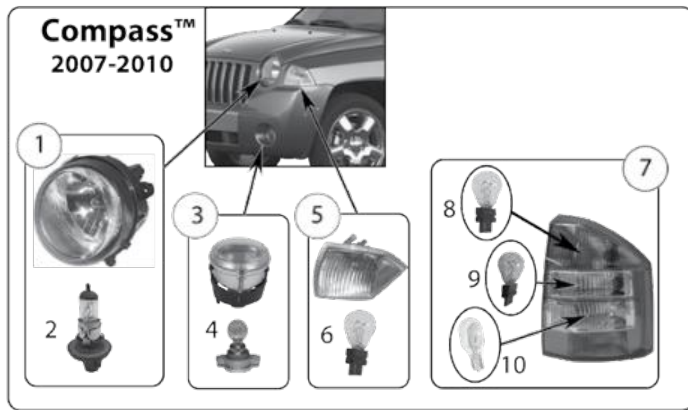

Item #	Description	Position	Years	Comments	Replaces Part #

Compass 2007-2010

Front

1	Headlight Assembly	Left	07/10	LHD; Includes Bulb	5303843AB
		Right	07/10	LHD; Includes Bulb	5303842AB
2	Headlight Bulb	L or R	07/10	Low & High Beam; H13 Bulb	L0000H13
3	Fog Light	L or R	07/09	Includes Bulb	4805857AA
		L or R	2010	Includes Bulb	5182025AA
4	Fog Light Bulb	L or R	07/09	H10 (9145) Bulb	L0009145 *
		L or R	2010	PSX24W Bulb	L000PSX24W
		L & R	07/09	H10 (9145) White LED Bulbs	RT28047
		L & R	2010	PSX24W White LED Bulbs	RT28049
5	Parking & Turn Signal Light	Left	07/10		68000683AB
		Right	07/10		68000682AB
6	Bulb	L or R	07/10	Turn Signal, Side Marker, Parking Light; 3757A Long Life Amber Bulb	L003757NAK

Rear

7	Tail Light	Left	07/10	Except Europe	5303879AD
		Right	07/10	Except Europe	5303878AD
8	Bulb	L or R	07/10	Side Marker, Parking Light, Brake Light; 3157 Bulb	L0003157
		L & R	07/10	Side Marker, Parking Light, Brake Light; 3157 White LED Bulbs	RT28067
9	Turn Signal Bulb	L or R	07/10	3757A Amber Bulb	L003757NAK
10	Reverse Light Bulb	L or R	07/10	921 Bulb	L0000921
		L & R	07/10	921 White LED Bulbs	RT28069

Compass 2011-2017

Front

11	Headlight Assembly	Left	11/17	w/ Halogen Bulbs; w/ Chrome Bezels; Includes Bulbs	68088869AA
		Right	11/17	w/ Halogen Bulbs; w/ Chrome Bezels; Includes Bulbs	68088868AA
		Left	11/17	w/ Halogen Bulbs; w/ Black Bezels; Includes Bulbs	68171215AB
		Right	11/17	w/ Halogen Bulbs; w/ Black Bezels; Includes Bulbs	68171214AB
12	Headlight Bulb	L or R	11/17	Low Beam; H11 Bulb	L0000H11 *
		L or R	15/17	w/ Bi-Xenon Headlights (Daytime Running Light)	L0003157
		L or R	15/17	w/ Bi-Xenon Headlights (Daytime Running Light)	L003157KLC
13	Headlight Bulb	L or R	11/17	High Beam; 9005 Bulb	154846AA
		L & R	11/17	High Beam; 9005 White LED Bulbs	RT28058
14	Bulb	L or R	11/17	Turn Signal, Side Marker, Parking Light; 7444NA Bulb	L0007444NA *
15	Side Marker Light Bulb	L or R	11/17	194 Bulb	L0000194
16	Fog Light	L or R	11/17		68140324AA
17	Fog Light Bulb	L or R	11/17	PSX24W Bulb	L000PSX24W
		L or R	16/17	H11 Bulb	L0000H11 *
		L & R	11/15	PSX24W White LED Bulbs	RT28049
18	Fog Lamp Bezel	Left	14/17	Chrome	68213205AA
		Right	14/17	Chrome	68213204AA

* This Part # not currently carried by Crown Automotive