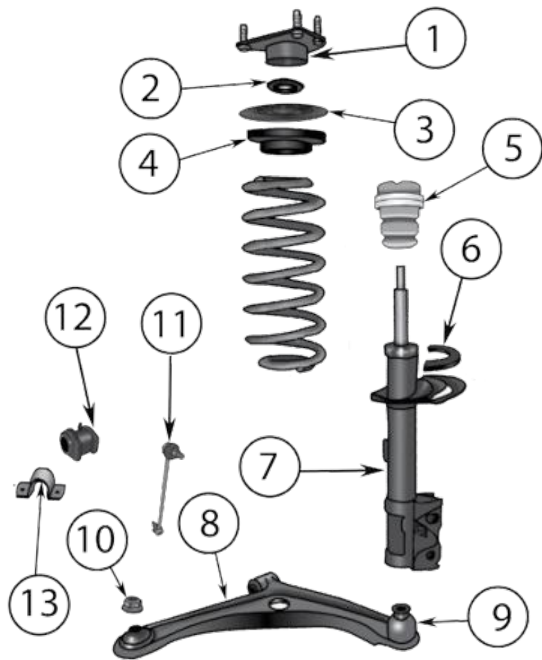

FRONT

REAR

Item #	Description	Position	Years	Comments	Replaces Part #
Front Suspension					
1	Strut Mount	Left or Right	07/17		5085461AB
2	Strut Mount Bearing	Left or Right	07/17		5085458AA
3	Coil Spring Seat	Upper	07/17		5085403AD
4	Coil Spring Isolator	Upper	07/17		5105822AA
5	Bump Stop	Left or Right	07/17		5171137AB
6	Coil Spring Isolator	Lower	07/17		5085405AC