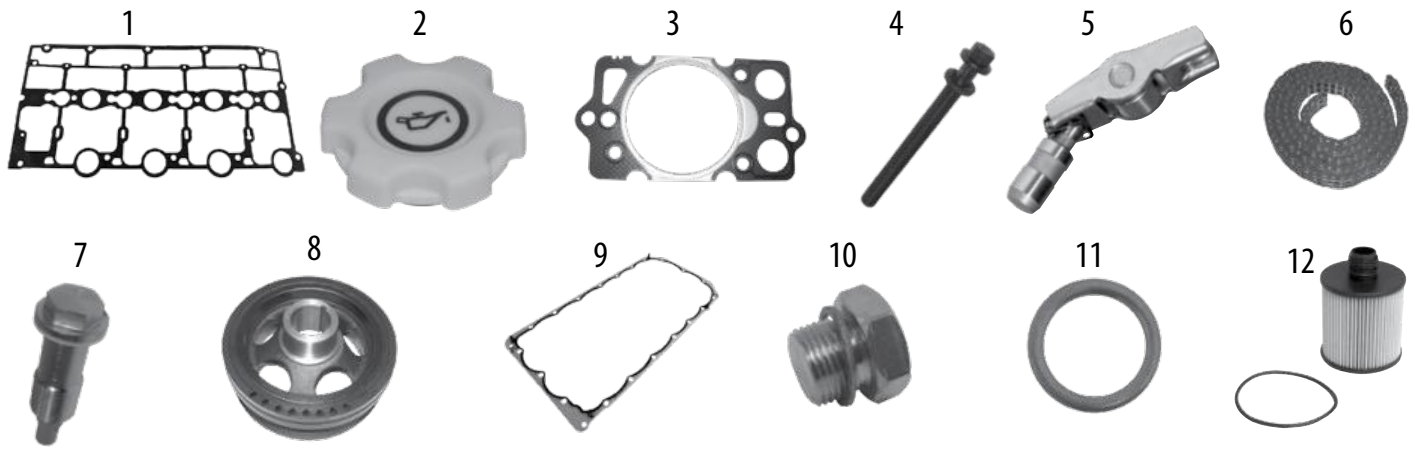

ENGINE

Diesel Engines - All Jeep® Vehicles

Item #	Description	Years	Engine	Models	Comments	Replaces Part #
KJ Liberty						
1	Valve Cover Gasket	02/07	2.5L, 2.8L Dsl.	KJ		5066786AA
2	Oil Filler Cap	02/07	2.5L, 2.8L Dsl.	KJ		4863741
9	Oil Pan Gasket	02/04	2.5L, 2.8L Dsl.	KJ		5066901AA
10	Oil Drain Plug	02/07	2.5L, 2.8L Dsl.	KJ		68040680AA
13	Timing Belt	02/05	2.5L, 2.8L Dsl.	KJ		5142579AA
14	Timing Belt Idler Pulley	02/07	2.5L, 2.8L Dsl.	KJ		5142573AA
15	Timing Belt Tensioner	02/05	2.5L, 2.8L Dsl.	KJ		5142798AA
16	Timing Cover Gasket	02/07	2.5L, 2.8L Dsl.	KJ		5066921AA
17	Timing Belt Kit	02/05	2.5L, 2.8L Dsl.	KJ	Includes Belt, Idler Pulleys, & Gasket	5142579K
18	Crankshaft Support O-Ring	03/05	2.5L, 2.8L Dsl.	KJ	Small	5066763AA
		02/07	2.5L, 2.8L Dsl.	KJ	Large	4720277AA
19	Crankshaft Seal	02/07	2.5L, 2.8L Dsl.	KJ	Rear	5066756AA
20	Air Charge Cooler Outlet Hose	05/07	2.8L Dsl.	KJ		55037730AD