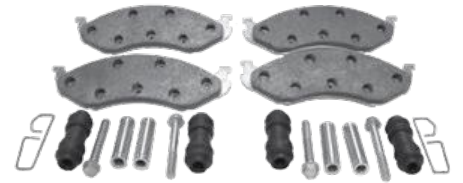

61

62

64

63

67

68

66

70

71

69

72