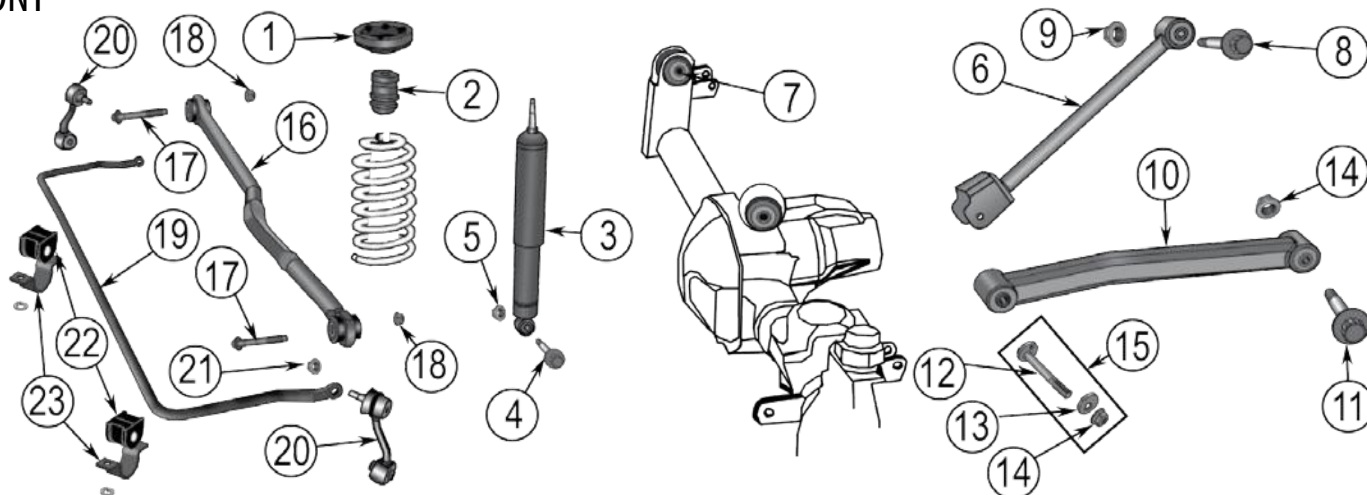

SUSPENSION

JK Wrangler 2007-2017

FRONT

Item #	Description	Years	Engine	Position	Comments	Replaces Part #
FRONT						
1	Coil Spring Isolator	07/17	All	Upper		52059912AC
2	Bump Stop	07/11	3.8L	Left or Right		52060428AB
		12/17	3.6L	Left or Right		52060428AB
3	Shock Absorber	07/11	3.8L	Left or Right	w/ Standard Suspension	68029954AA
		07/11	3.8L	Left or Right	w/ Performance Suspension	68087359AE *
		07/17	All Gas	Left or Right	w/ Heavy Duty Suspension	68027792AA
		12/17	3.6L	Left or Right	w/ Performance Suspension	68087359AE *
4	Shock Absorber Bolt	07/17	All	Lower	M12 X 1.5 X 70mm	6104242AA *
5	Shock Absorber Nut	07/17	All	Lower	M12 X 1.5; Flanged Locking Nut	6104718AA
6	Upper Control Arm	07/17	All	Left or Right	Includes Bushing	52059976AC
7	Control Arm Bushing	07/17	All	Upper	Axle End	52060138AA
8	Control Arm Bolt	07/17	All	Upper	Axle or Frame End; M12 X 1.5 X 80mm	6104243AA *
9	Control Arm Nut	07/17	All	Upper	Axle End; M12 X 1.5; Flanged Locking Nut	6104718AA
10	Lower Control Arm	07/17	All	Left or Right	Includes Bushings	52059979AC
11	Control Arm Bolt	07/17	All	Lower	Axle or Frame End; M14 X 1.5 X 100mm	6104266AA *
12	Control Arm Cam Bolt	07/17	All	Lower	M14 X 2 X 112mm	6504238
13	Control Arm Cam Bolt Washer	07/17	All	Lower		6504236AB
14	Control Arm Nut	07/17	All	Lower	Axle or Frame End Except Cam Bolt; M14 X 1.5; Flanged Locking Nut	6104719AA
		07/17	All	Lower	w/ Cam Bolt; M14 X 2; Flanged Locking Nut	6502698
15	Control Arm Cam Bolt Kit	07/17	All	Lower	Includes Cam Bolt, Cam Washer, & Nut	6504238K
16	Track Bar	07/17	All	LHD		52059982AD
		07/17	All	RHD		52059983AD
17	Track Bar Bolt	07/17	All		to Frame; M14 X 1.5 X 70mm	6104263AA *
		07/17	All		to Axle; M14 X 1.5 X 70mm	6512061AA *
18	Track Bar Nut	07/17	All		to Frame; M14 X 1.5; Flanged Locking Nut	6104719AA
19	Sway Bar	07/17	All			52059971AC *
20	Sway Bar Link	07/17	All	Left or Right		52059975AC
21	Sway Bar Link Nut	07/17	All		to Axle; M10 X 1.5; Flanged Locking Nut	6104718AA
22	Sway Bar Bushing	2007	All	Left or Right	w/ Rubicon Package	52060299AD
		2007	All	Left or Right	w/o Rubicon Package	52059973AC
		08/17	All	Left or Right		52059973AC
23	Swar Bar Bushing Bracket	07/17	All	Left or Right		52110141AB

* This Part # not currently carried by Crown Automotive