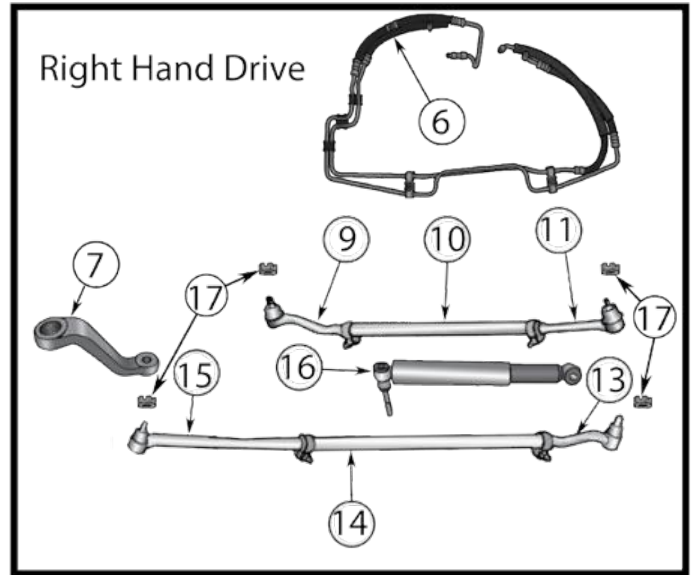

STEERING

WJ / WG Grand Cherokee 1999-2004

Item #	Description	Position	Years	Models	Comments	Replaces Part #
1	Steering Gear Assembly		99/04	All	LHD	52088273AC
2	Power Steering Pump		99/00	All	w/ 4.7L Engine	5080551AC
			01/04	All	w/ 4.7L Engine	52089300AB
			99/01	All	w/ 3.1L Diesel Engine	52088582AC
			99/04	All	w/ 4.0L	5080551AC