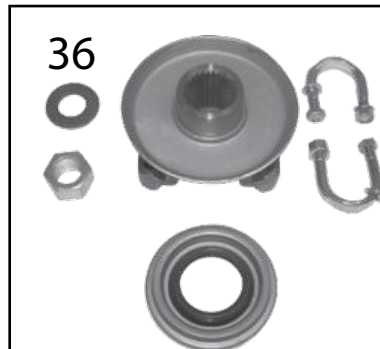

Item #	Description	Years	Comments	Ratio	Includes	Replaces Part #
4	Case Kit, Differential, Standard	00/03	Less Gear Set; Uses 3/8" Bolts	3.73 & Lower		J8130017
5	Case Assembly, Differential	03/06	Standard; Uses 7/16" Bolts	3.73 & Lower		5103031AA *
6	Case Assembly, Differential	97/04	Trac-Lok; Uses 3/8" Bolts	3.73 & Lower	5	J0994341
		97/04	Trac-Lok; Uses 3/8" Bolts	3.73 & Lower	2, 3, 5, 12, 32, 34	83505431
		03/06	Trac-Lok; Uses 7/16" Bolts	3.73 & Lower	2, 3, 5, 12, 32, 34	5103017AA
		03/06	Tru-Lok; Uses 7/16" Bolts	4.10 & Higher	6	52104572AA *
7	Gear Set, Differential, Standard	00/06		All	7, 12	4778595
8	Gear Set, Differential, Trac-Lok	97/06		All	8, 12, 32, 34	83505432
9	Disc Kit, Differential	97/06	w/ Trac-Lok	All		J0994345
10	Shaft, Differential	97/06	w/ Standard or Trac-Lok	All		83503069
11	Pin, Differential Shaft	1997	Roll Pin	All		J0636360
		98/99	Threaded Pin	All		5252502
		00/06	w/ Standard or Trac-Lok; Roll Pin	All		J0636360
12	Bolt Kit, Ring Gear	97/02	Includes 10 3/8"-24 Bolts	All		4720891
		02/06	Includes 10 7/16"-20 Bolts	All		5012810AC
13	Bearing Kit, Pinion	97/06	Inner	All		J8124051
14	Shim Set, Pinion	97/06	w/ Standard or Trac-Lok	All	14, 21, 22, 32	J8129221
15	Bearing Kit, Pinion	97/06	Outer	All		J8124052
16	Slinger, Pinion	97/06		All		J0636566
17	Seal, Pinion	97/01	Non-Flanged	All		83503390
		01/06	w/ Standard or Trac-Lok; Flanged	All		5072473AA
		03/06	w/ Tru-Lok	All		5066446AA
18	O-Ring, Pinion Yoke	03/06	w/ Tru-Lok	All		5012453AA
19	Yoke, Pinion	1997	w/ Standard or Trac-Lok	All		83503388
		98/06	w/ Standard or Trac-Lok	All		4897026AA
		03/06	w/ Tru-Lok	All		4797689
20	Strap & Bolt Kit, U-Joint	97/06	Hex Head Bolts	All		4006698K
		97/06	12-Point Head Bolts	All		4006928K
21	Washer, Yoke	97/06	w/ Standard or Trac-Lok	All		J4004913
22	Nut, Pinion	97/06	w/ Standard or Trac-Lok	All		J0801367
		03/06	w/ Tru-Lok; Flanged	All		5017755AA

* This Part # not currently carried by Crown Automotive