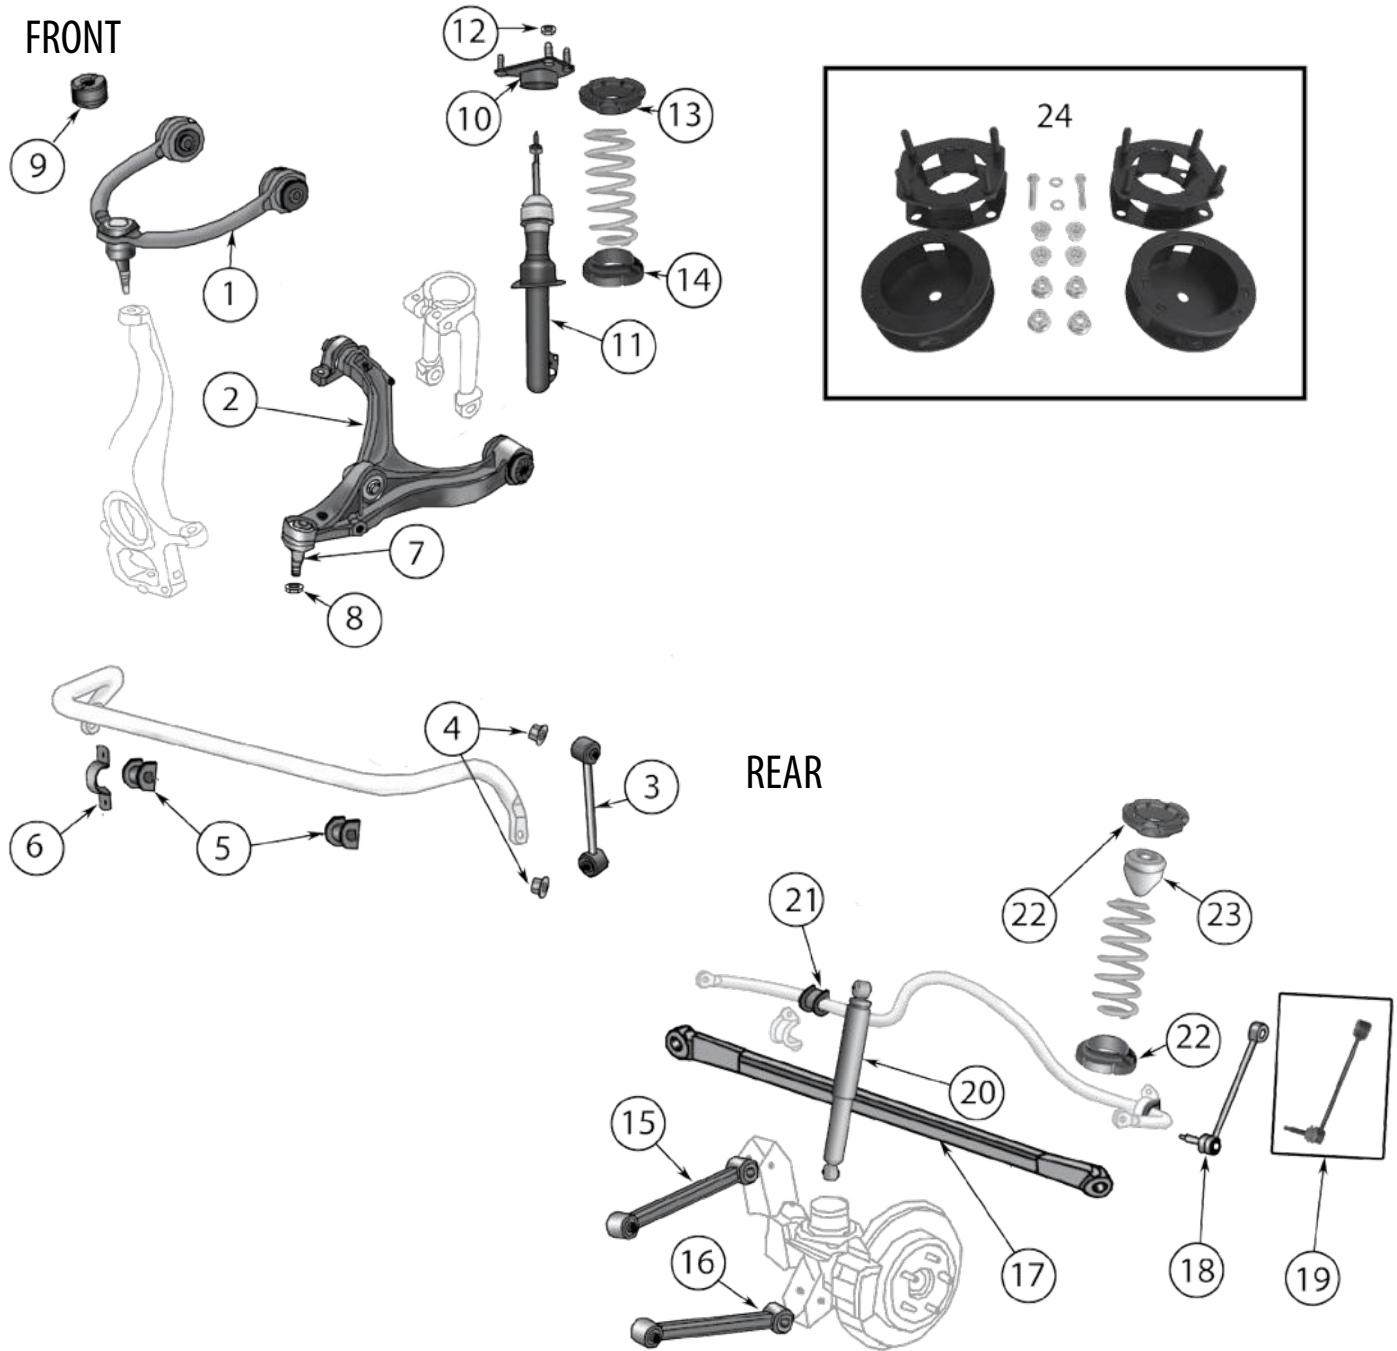

SUSPENSION WK / WH Grand Cherokee, XK / XH Commander 2005-2010

Item #	Description	Position	Years	Models	Comments	Replaces Part #
Front Suspension						
1	Upper Control Arm	Left or Right	05/10	All	Includes Ball Joint & Bushings	52090206AG
2	Lower Control Arm	Left	05/10	WK, WH	w/o SRT8 Package; Includes Ball Joint & Bushings	52089981AF
		Left	06/10	WK, WH	w/ SRT8 Package; Includes Ball Joint & Bushings	5290635AA
		Left	06/10	XK, XH	Includes Ball Joint & Bushings	52089981AF
		Right	05/10	WK, WH	w/o SRT8 Package; Includes Ball Joint & Bushings	52089980AF
		Right	06/10	WK, WH	w/ SRT8 Package; Includes Ball Joint & Bushings	5290634AA
		Right	06/10	XK, XH	Includes Ball Joint & Bushings	52089980AF