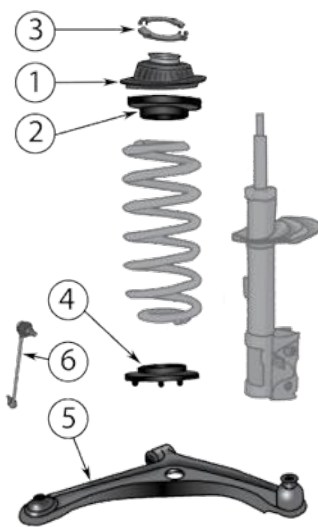

FRONT

REAR

Item #	Description	Position	Years	Comment	Replaces Part #
Front Suspension					
1	Strut Mount	Left	14/17		68194317AC *
		Right	14/17		68194316AC *
2	Coil Spring Isolator	Upper	14/17		68237127AA *
3	Coil Spring Retainer	Upper	14/17	2 Required per Spring	5168088AA *
4	Coil Spring Isolator	Lower	14/17		68194692AB *
5	Lower Control Arm	Left	14/17		4668993AF *
		Right	14/17		68210238AF *
6	Sway Bar Link	Left or Right	14/17	w/o AWD	68232186AB *
		Left or Right	14/17	w/ AWD w/ Trailhawk Package	68224731AC
		Left or Right	14/17	w/ AWD w/o Trailhawk Package	68224732AC
Rear Suspension					
7	Shock Mount	Left	14/17		68239131AA *
		Right	14/17		68239130AA *
8	Shock Absorber	Left or Right	14/17	w/o Trailhawk Package	68224861AD *
		Left or Right	14/17	w/ Trailhawk Package	68224868AD *
9	Coil Spring Isolator	Upper	14/17		68189493AB *
10	Coil Spring Isolator	Lower	14/17		68171947AB *
11	Camber Link	Left or Right	14/17	w/o Headlamp Leveling	68207620AA *
		Left	14/17	w/ Headlamp Leveling	68207620AA *
		Right	14/17	w/ Headlamp Leveling	5090110AA *
12	Toe Link	Left or Right	14/17	w/o Trailhawk Package	5090124AA *
		Left or Right	14/17	w/ Trailhawk Package	5090099AC *
13	Lateral Link	Left or Right	14/17		5090041AF *
14	Trailing Link	Left	14/17	w/o Trailhawk Package	5090045AF *
		Left	14/17	w/ Trailhawk Package	68155227AF *
		Right	14/17	w/o Trailhawk Package	5090044AF *
		Right	14/17	w/ Trailhawk Package	68155228AF *
15	Sway Bar Link	Left	14/17	w/o Trailhawk Package	68224851AE
		Left	14/17	w/ Trailhawk Package	68224853AE
		Right	14/17	w/o Trailhawk Package	68224850AE
		Right	14/17	w/ Trailhawk Package	68224852AE

* This Part # not currently carried by Crown Automotive