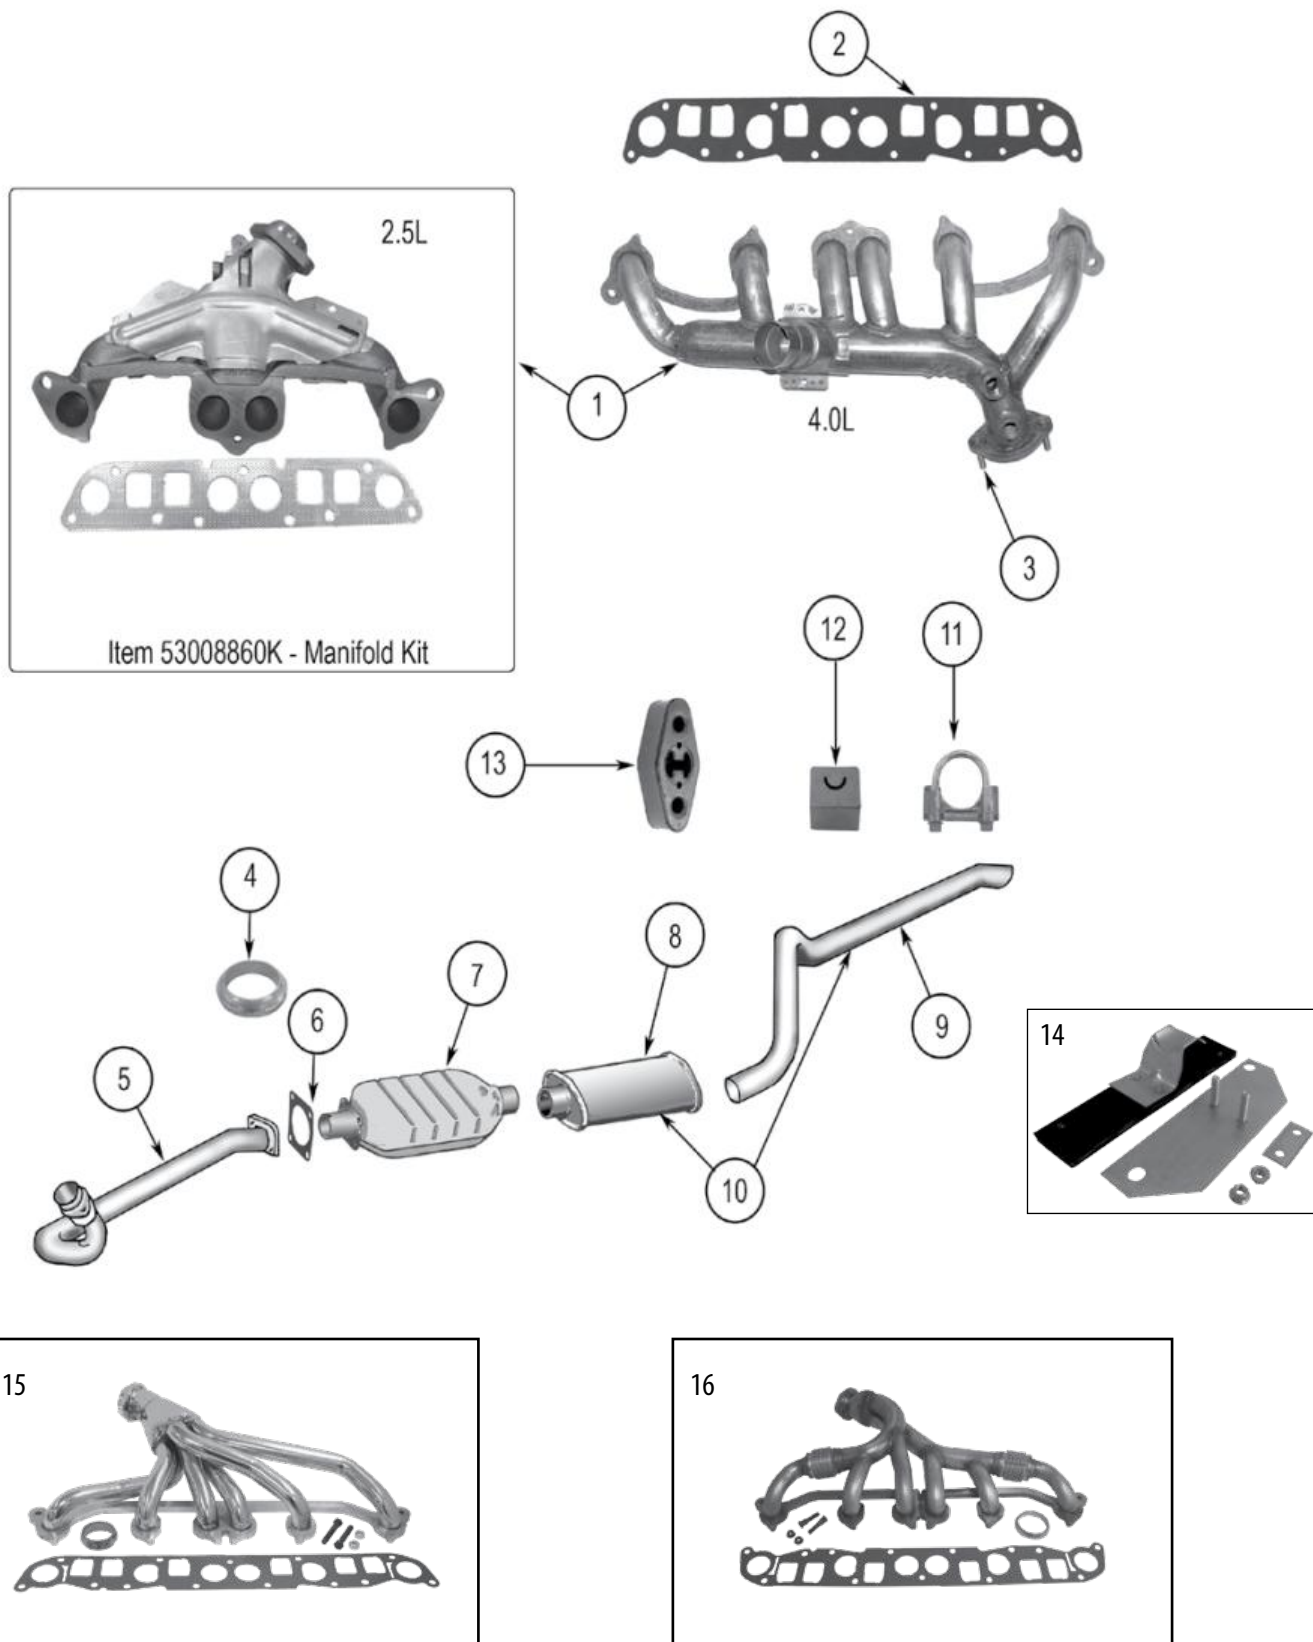

EXHAUST

XJ Cherokee 1984 - 2001 / MJ Comanche 1986 - 1992