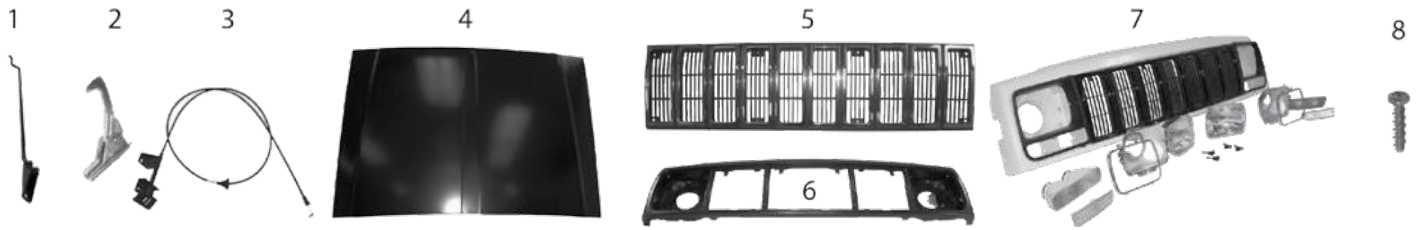

BODY

XJ Cherokee 1984-2001

Item #	Description	Years	Color	Comments	Replaces Part #
Hood, Grille & Related					
1	Hood Prop Rod	87/01			55017480
2	Hood Safety Catch Hook	87/01			55009998
3	Hood Release Cable	87/96		LHD	55026030
		97/01		LHD	55235483AD
4	Hood	84/86	Black Primed		57000051
		87/96	Black Primed		55254574
		97/01	Black Primed		55235439 *
5	Grille	84/87	Black / Silver		55000153
		84/87	Chrome / Black		55002229
		88/90	Argent / Black		55013144
		87/90	Black / Black		55013145 *
		91/96	Chrome / Black		55034046
		91/96	Black		55054945
		97/01	Black	Sport or SE Package	55055150
		91/93	Silver		5BL26KS7
6	Header Panel	84/90	Black	w/ Holes for Emblem Mounting	83506616
		91/96	Black	w/o Holes for Emblem Mounting	55294926
		97/01	Black		55055233AE
7	Header Panel Kit	91/96	Black	Includes Header Panel, Black Grille, Black Headlight Bezels, & Lights	55054945K
		91/96	Black	Includes Header Panel, Chrome Grille, Chrome Headlight Bezels, & Lights	55294926K
		97/01	Black	Includes Header Panel, Black Grille, Black Headlight Bezels, & Lights	55055233AEK
8	Screw	84/01		Grille & Headlight Bezel Mounting	6034204
		99/01		Header Panel Bracket Mounting	6503259