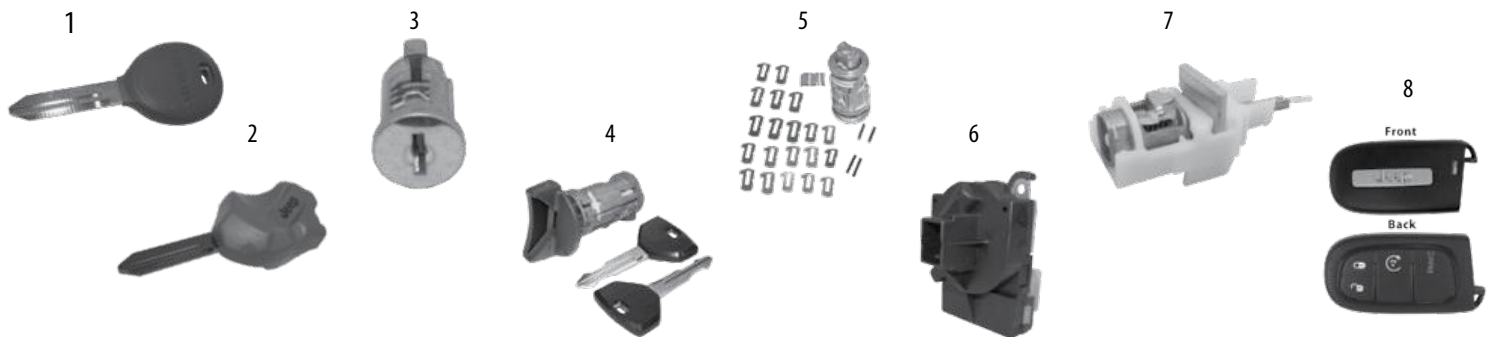

LOCKS CYLINDERS & KEYS

All Jeep Vehicles

Item #	Description	Years	Models	Location	Comments	Replaces Part #

KJ Liberty

1	Key Blank	02/04	KJ	All	w/o Transponder	5018700AA
		02/07	KJ	All	w/ Transponder	5010366AA
2	Rock Key Blank	02/04	KJ	All	Gray; w/o Transponder	RT27013
		02/07	KJ	All	Charcoal; w/ Transponder	RT27011
		02/07	KJ	All	Tan; w/ Transponder	RT27012
3	Lock Cylinder	02/07	KJ	Doors		5072294AA
		02/04	KJ	Swing Gate		5013682AA
4	Ignition Cylinder Kit	02/07	KJ		Coded; w/ 2 Non-Transponder Keys	5003843AAK
5	Ignition Cylinder Repair Kit	02/07	KJ		Uncoded; Includes Tumblers	5003843AB
6	Ignition Switch	02/07	KJ			4793576AB
7	Ignition Switch Actuator	02/07	KJ			AP1000

KK Liberty

1	Key Blank	08/12	KK	All		5010366AA
2	Rock Key Blank	08/12	KK	All	Charcoal	RT27011
		08/12	KK	All	Tan	RT27012
3	Lock Cylinder	08/12	KK	Doors & Tailgate		4864651
5	Ignition Cylinder Repair Kit	08/12	KK			5179511AA
6	Ignition Switch	08/12	KK			4685719AG

KL Cherokee

1	Key Blank	14/17	KL	All	w/o Passive Entry System	68029829AB
8	Key Fob	14/17	KL		w/ Push To Start w/ Remote Start w/o Power Liftgate	68105078AF
		14/17	KL		w/ Push To Start w/ Remote Start w/ Power Liftgate	68141580AF

MK Compass, Patriot

1	Key Blank	07/17	MK	All		5010366AA
2	Rock Key Blank	07/17	MK	All	Charcoal; w/ Transponder	RT27011
		07/17	MK	All	Tan; w/ Transponder	RT27012
5	Ignition Cylinder Repair Kit	07/17	MK			5179511AA
6	Ignition Switch	07/17	MK		w/o Transponder	4685719AG