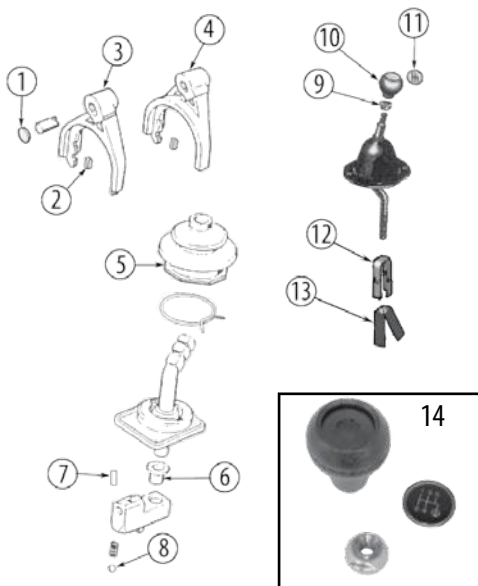

Item #	Description	Comments	Replaces Part #
18	Gear, Reverse Idler		J8134038
19	Shaft, Reverse Idler		J8134039 *
20	Thrust Bearing		J8134018
21	Thrust Bearing Washer		J8134017
22	Synchronizer Assembly, 3rd & 4th Gear		83510192 *
23	Blocking Ring Set, 3rd & 4th Gear	Includes 2 Rings	J8134058
24	Spring, Synchronizer, 3rd & 4th Gear	2 Required	J8134021
25	Plate, Synchronizer, 3rd & 4th Gear	Early Style (w/o Wings); 3 Required Late Style (w/ 2 Wings); 3 Required	J8127418 83510193
26	Gear, 3rd	27 Teeth	83500380
27	Main Shaft Snap Ring	Located between 2nd & 3rd Gear	J8127424
28	Thrust Washer	Located between 2nd & 3rd Gear	J8134025
29	Gear, 2nd		J8134024 *
30	Main Shaft Assembly	w/o Needle Bearing First Gear w/ Needle Bearing First Gear	83501166 83500963 *
31	Slider, 1st & Reverse Gear		1351070002
32	Blocking Ring Set, 1st & 2nd Gear	Includes 2 Rings	J8127403
33	Plate, Synchronizer, 2nd Gear	3 Required	J8127401
34	Gear, 1st	w/o Needle Bearings w/ Needle Bearings	83501103 * 83500965 *
35	Needle Bearing, 1st Gear		83500969
36	Bearing & Cup, Output Shaft		J8134030
37	Gear, 5th	23 Teeth	J8134080 *
38	Switch, Back Up Lamp		J8134068
39	RTV Silicone Sealant		J8993317
40	Small Parts Master Kit	Includes Synchronizer Repair Kits	T550MK
41	Small Parts Kit	Includes Bearings, Pins, Snap Rings, Shims, & Plugs	T550
42	Master Bearing Kit	Includes Bearings, Small Parts Kit, Seals, & Fork Inserts	BKT5M
43	Master Overhaul Kit	Includes Bearings, Seals, Gaskets, Blocking Rings, & Small Parts	T5MASKIT
44	Gasket & Seal Kit	Includes Input & Output Seals, & RTV Sealant	T4T5GS

Item #	Description	Replaces Part #
1	Plug	J8127473
2	Insert, Shift Fork	J8133418
3	Fork, 3rd & 4th Gear Shift	J8134048
4	Fork, 1st & 2nd Gear Shift	J8134049 *
5	Boot, Shifter	J8134064
6	Sleeve, Shifter	83502930
7	Pin, Shift Lever	J8134040
8	Ball, Chrome	453593
9	Nut, Shift Control	J4006495
10	Knob, Shift	J3241062
11	Insert, Shift Knob	J3241073
12	Clip, Shift Lever	J3241239
13	Isolator, Shift Lever	J3241481
14	Kit, Shift Knob	3241067K

* This Part # not currently carried by Crown Automotive