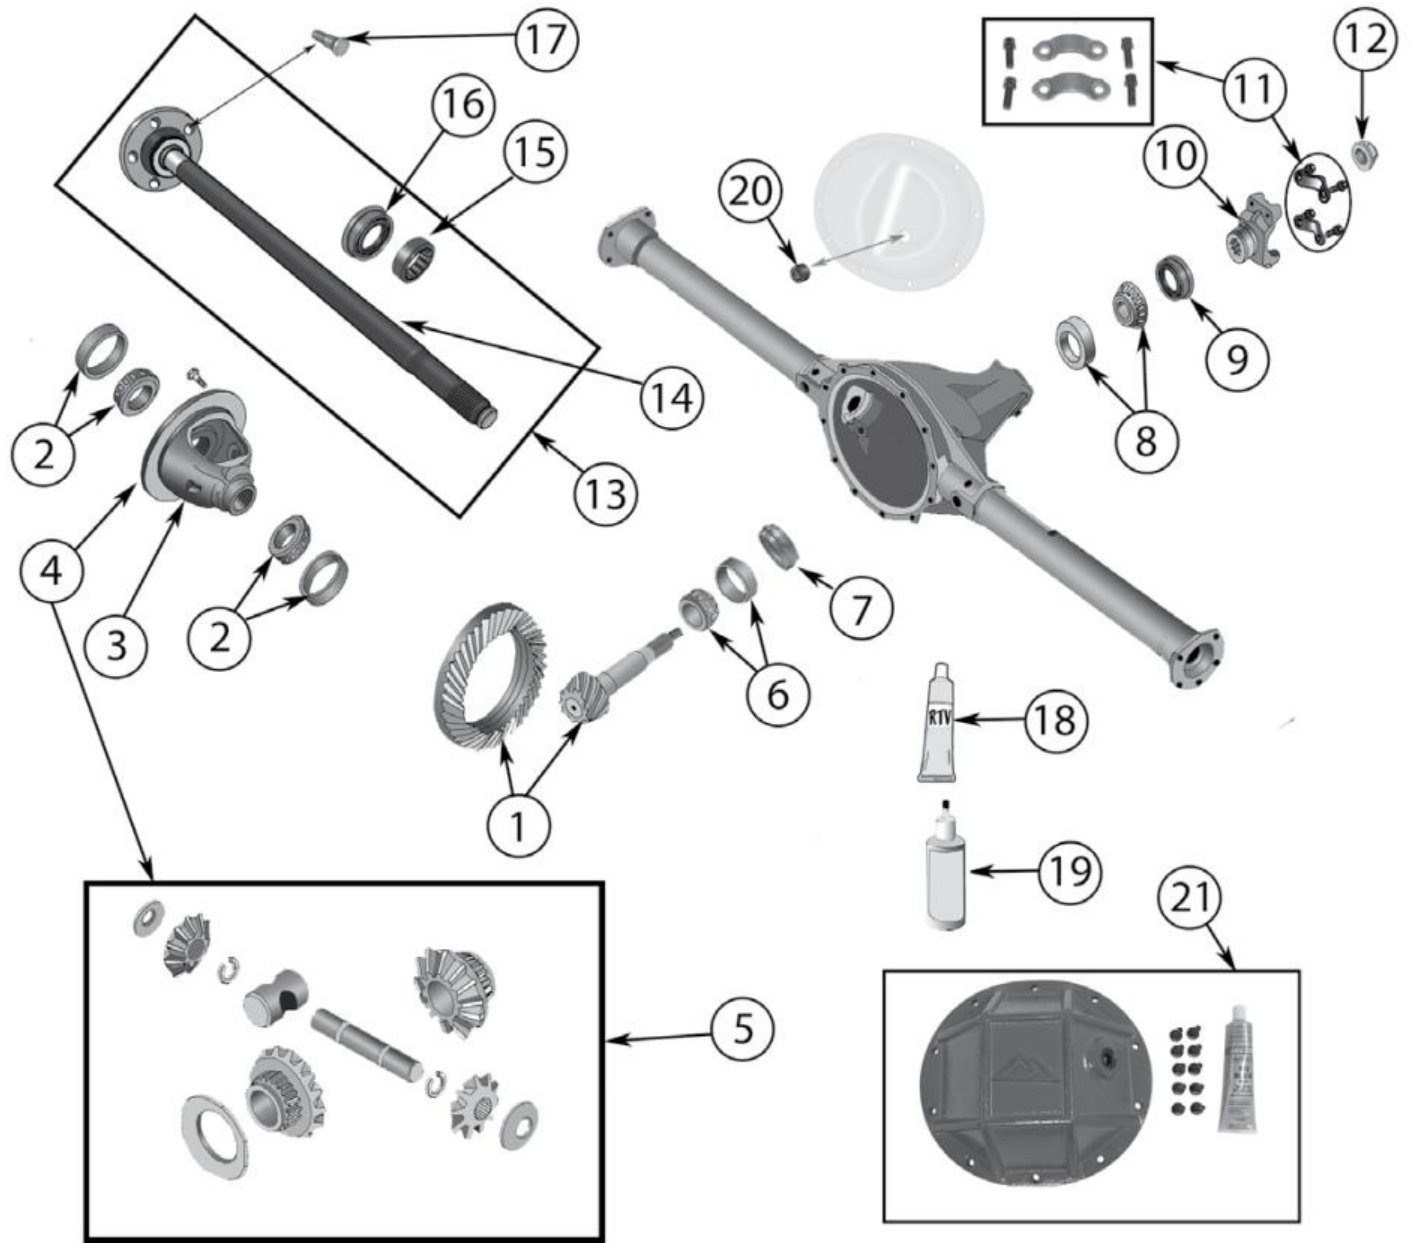

Item #	Description	Years	Comments	Includes	Replaces Part #
1	Ring & Pinion Set	91/01	3.07 Ratio		4728707 *
		91/01	3.55 Ratio		4856540
		91/01	4.10 Ratio		4720973
2	Bearing Set, Differential	91/01	Includes 2 Bearings & 2 Cups		4864213
3	Case, Differential	91/95	Standard; w/ 27 Spline Axle Shafts		4384220 *
		96/01	Standard; w/ 29 Spline Axle Shafts		52098776
4	Case Assembly, Differential	91/95	Trac-Lok; w/ 27 Spline Axle Shafts		52068451 *
		96/01	Trac-Lok; w/ 29 Spline Axle Shafts		52098778
5	Gear Set, Differential	91/95	Standard; w/ 27 Spline Axle Shafts		4762774 *
		96/01	Standard; w/ 29 Spline Axle Shafts		4883087
6	Bearing Set, Pinion	91/01	Inner		4746979
7	Spacer, Pinion Crush	91/01			3507575
8	Bearing Set, Pinion	91/01	Outer		5252508
9	Seal, Pinion	91/01			52067595
10	Yoke, Pinion	91/96	2.75" Long		53007787
		94/01	3" Long		52068839
11	Strap & Bolt Kit, U-Joint	91/01	Hex Head Bolts		4006698K
		91/01	12-Point Head Bolts		4006928K
12	Nut, Pinion	91/01			6036749AA
13	Axle Shaft Assembly	91/95	Left or Right, w/ 27 Spline Axle Shafts	14, 15, 16	53008134K
14	Axle Shaft	91/95	Left or Right, w/ 27 Spline Axle Shafts		53008134
		96/01	Left or Right, w/ 29 Spline Axle Shafts		5018393AA
15	Bearing, Axle Shaft	91/01			3507898AB
16	Seal, Axle Shaft	91/01			52070427AB
17	Stud, Wheel	91/01			83503053
18	RTV Silicone Sealant	91/01			J8993317
19	Limited Slip Additive	91/01			4318060AB
20	Differential Cover Plug	91/01			5252504
21	HD Differential Cover Kit	91/01	Red; Includes RTV, Fill Plug & Ring Gear Bolts		RT20027
		91/01	Black; Includes RTV, Fill Plug & Ring Gear Bolts		RT20033
22	Bearing & Seal Master Kit	91/00			C825MASKIT

* This Part # not currently carried by Crown Automotive