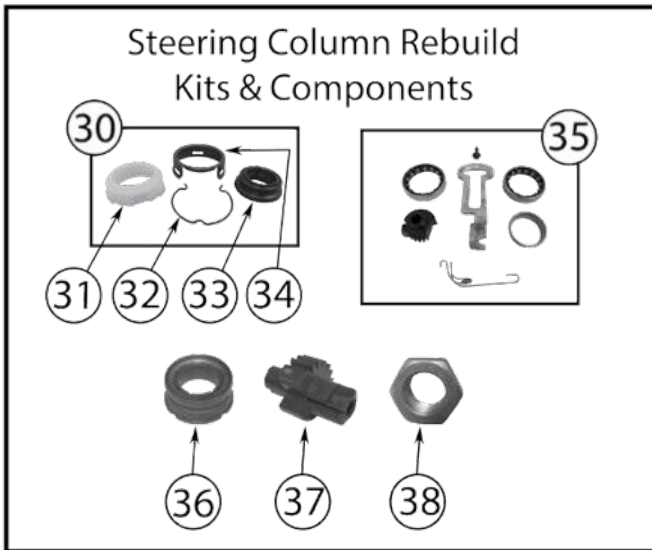

Item #	Description	Position	Years	Comments	Replaces Part #
30	Steering Shaft Bearing Kit		87/95	Includes 2 Bearings, 1 Retainer, & 1 Clip	4487696K
31	Steering Shaft Bushing	Upper	87/95		J4487696
32	Steering Shaft Coupling Spring	Lower	87/95		J4487739
33	Steering Column Bearing	Lower	87/95		J4486713
34	Steering Column Bearing Retainer		87/95		J4487743
35	Steering Column Bearing Kit		87/95	w/ Tilt Column; Includes Rack Kit, Bearings, & Small Parts	83510055
36	Steering Column Bearing	Front, Upper	87/95	w/o Tilt; Steering Column Upper Bearing Assembly	J8127850
37	Steering Column Sector		87/95	w/o Tilt	J8120097
38	Steering Wheel Nut		87/95		J4200414
39	Power Steering Pump Seal Kit		91/95		83501825
40	Power Steering Pump Seal Kit		87/90		83502149
41	Power Steering Pump Vane Kit		91/95	w/ 2.5L Engine	83501827
42	Power Steering Reservoir Clip		91/95	w/ 4.0L Engine	52037547
43	Power Steering Pump Bearing	Front	91/95	w/ Power Steering	83504034
44	Power Steering Pump Seal		91/95	w/ Power Steering	83501814
45	Steering Gear Repair Kit		87/95	w/ Manual Steering; Includes Sector Shaft, Bearings, & Seals	8120221K
46	Steering Gear Bearing & Seal Kit		87/95	w/ Manual Steering	5710618
47	Sector Shaft		87/95	w/ Manual Steering	J8120221
48	Sector Shaft Seal		87/95	w/ Manual Steering	J4486140
49	Sector Shaft Bushing		87/95	w/ Manual Steering	J3200496
50	Worm Shaft Seal		87/95	w/ Manual Steering	J4486141
51	Worm Shaft Bearing		87/95	w/ Manual Steering; 2 Required	J3200491
52	Worm Shaft Bearing Cup		87/95	w/ Manual Steering; 2 Required	J3200492
53	Steering Gear Access Cover Gasket		87/95	w/ Manual Steering	J0940522
54	Steering Gear Rack Kit		92/95	w/ Power Steering; Includes Rack, Hardware, & Grease	4713061
55	Steering Gear Access Cover Gasket Kit		87/95	w/ Power Steering; Includes Gasket & 4 Bolts	J8125038
56	Steering Gear Adjuster Plug Seal Kit		87/95	w/ Power Steering	J8130157
57	Steering Gear Rack Seal Kit		87/95	LHD; w/ Power Steering	J8125039
58	Steering Gear Bearing Kit		87/95	Located on End of Valve Assembly; w/ Power Steering	J8130152
59	Steering Gear Seal Kit	Valve Assembly	87/95	LHD; w/ Power Steering	J3204833
60	Steering Gear Seal Kit	Sector Shaft	87/95	LHD; w/ Power Steering	J8134568
61	Steering Gear Seal Kit	End Plug	87/95	w/ Power Steering	J8125037
62	Steering Gear Cover Shim Kit		87/95	w/ Manual Steering	J0940521
63	Steering Gear Adjuster Screw		87/95	w/ Manual Steering	J4486135
64	Sector Shaft Bearing		87/95	w/ Power Steering	J4487154
65	Steering Gear Bearing		87/95	Located on Valve Assembly	J8130142