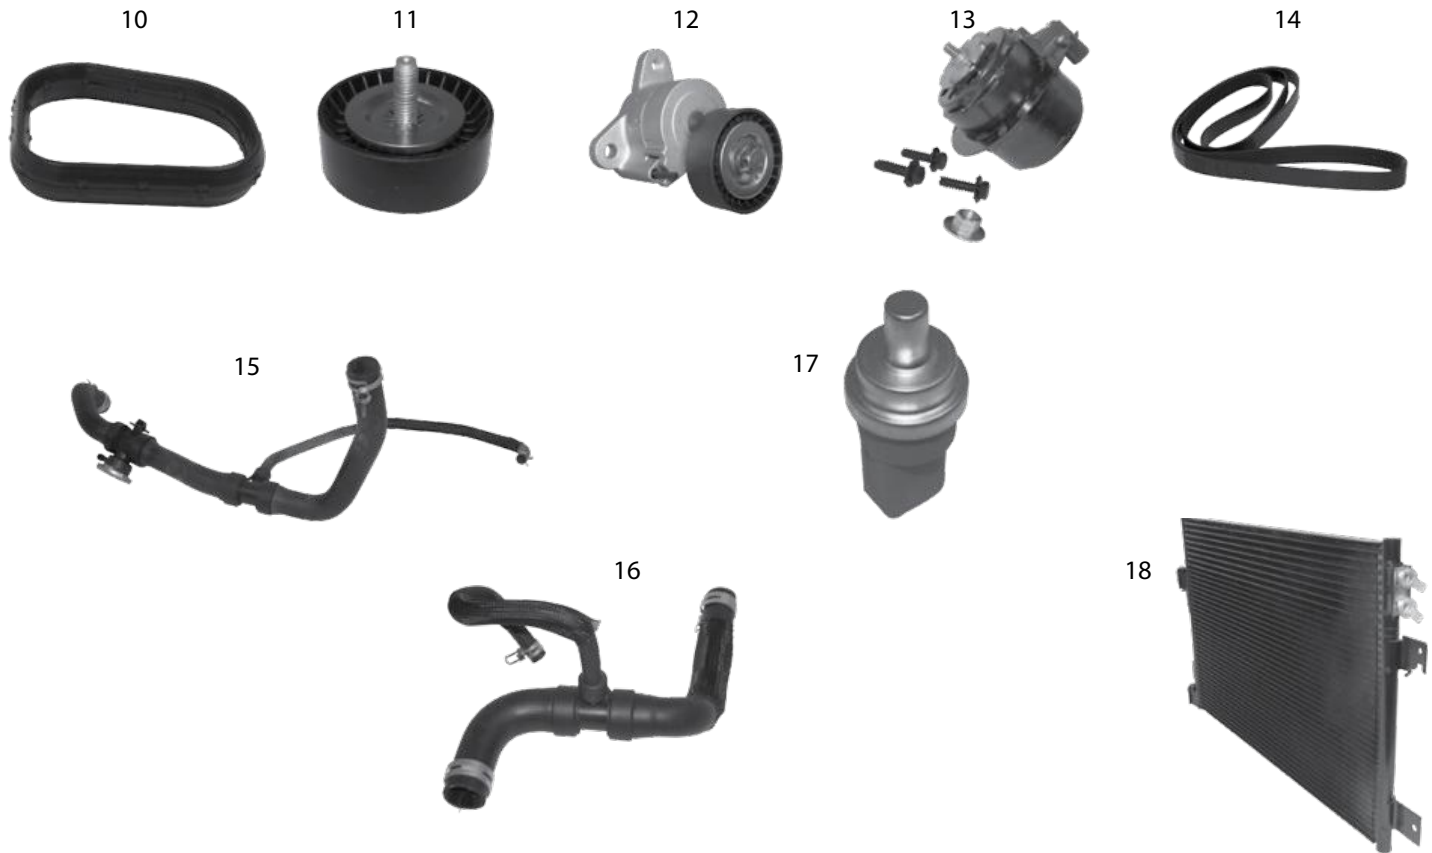

Item #	Description	Years	Engine	Comments	Dimensions	Type	Replaces Part #
10	Thermostat Housing Adapter Gasket	07/17	2.0L Gas, 2.4L	Thermostat Housing Adapter to Cylinder Head Gasket			4884572AA
Pulleys & Tensioners							
11	Drive Belt Idler Pulley	07/17	2.0L Gas, 2.4L	Lower	2.75" Diameter	Smooth	4891596AB
		07/17	2.0L Gas, 2.4L	Upper	2.55" Diameter	Smooth	4891797AA
12	Drive Belt Tensioner	07/17	2.0L Gas, 2.4L				4891595AD
Cooling Fan Motor							
13	Cooling Fan Motor	09/17	2.0L Gas, 2.4L	Left or Right Side			68031873AA
Accessory Drive Belts							
14	Accessory Drive Belt	07/09	2.0L Gas, 2.4L	w/ CVT; w/ A/C	2550mm Long	6 Ribs	4891598AB
		08/17	2.0L Gas, 2.4L	w/ A/C	2580mm Long	6 Ribs	4891721AB
		07/17	2.0L Gas, 2.4L	w/o A/C	2045mm Long	6 Ribs	4627534AA
		07/09	2.0L Dsl.		1715mm Long	6 Ribs	4891661AA
Radiator Hoses							
15	Upper Radiator Hose	07/11	2.0L Gas, 2.4L	w/ CVT			5058482AH
		12/17	2.0L Gas, 2.4L	w/ CVT; w/ Off-Road Package			5058482AH
16	Lower Radiator Hose	07/10	2.4L	w/ CVT; w/o Oil Cooler			5058171AE
Miscellaneous							
17	Coolant Temperature Sensor	07/09	2.0L Dsl.				68001313AB
		07/15	2.0L Gas, 2.4L				5033313AA
18	A/C Condenser & Transmission Cooler	07/09	All	w/ Automatic Transmission			68004053AA
		10/17	All	w/ CVT			68008975AB