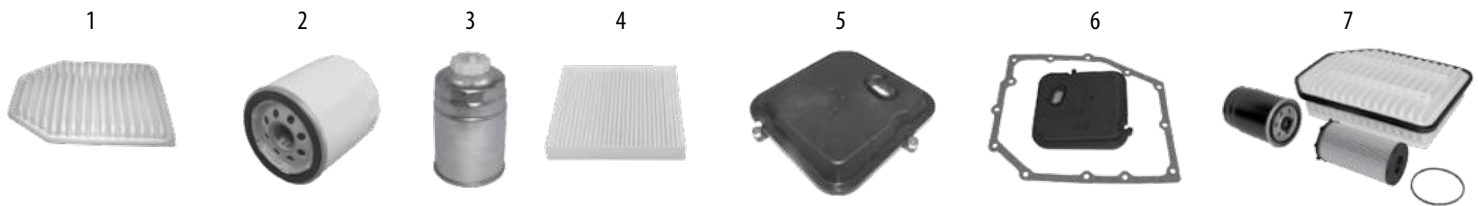

JK Wrangler 2007-2017

Item #	Description	Years	Engine Transmission	Comments	Replaces Part #
1	Air Filter	07/17 14/17 12/17 07/11	2.8L Dsl. 3.0L Gas 3.6L 3.8L		53034019AD 53034018AE 53034018AE 53034018AE
2	Oil Filter	07/17 14/17 12/13 14/17 07/11	2.8L Dsl. 3.0L Gas 3.6L 3.6L 3.8L	Includes Filter & O-Ring	68032204AB 68191349AA 68079744AB 68191349AA 4105409
3	Fuel Filter	07/17	2.8L Dsl.		52126244AA
4	Cabin Air Filter	11/13 14/17		2 Required	55111302AA 68233626AA
5	Primary Transmission Filter	07/10 07/10 07/11 11/17	545RFE 545RFE 42RLE W5A580	w/ 4WD 5-Speed Automatic Transmission	4799507AA 4799662 52852913AB 52108325AA
6	Transmission Filter Kit	07/10 07/10	545RFE 42RLE	w/ 4WD; Includes # 5, Cooler Filter & Gasket	5179267AC 52852913K
7	Master Filter Kit	07/17 12/13 14/17 07/11	2.8L Dsl. 3.6L 3.6L 3.8L	Includes #s 1, 2, 3 Includes #s 1, 2, 4 Includes #s 1, 2, 4 Includes #s 1, 2	MFK1 MFK23 MFK24 MFK22