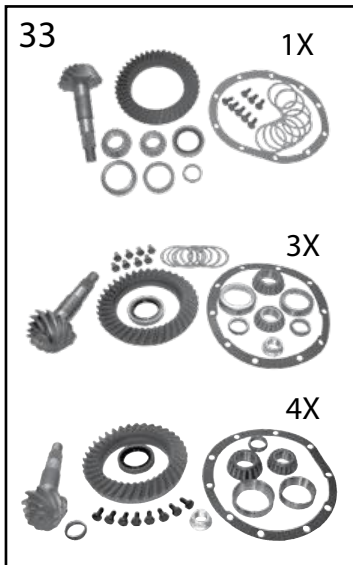

Item #	Description	Years	Comments	Ratio	Includes	Replaces Part #
2	Bearing Set, Differential	97/06	Includes 2 Bearings & 2 Cups	All		J8126500
3	Shim Set, Carrier	97/06		All		83503004
4	Case, Differential, Standard	97/00	Until 10/1/2000; Bare; Uses 3/8" Ring Gear Bolts	3.07	4	44649
		97/00	Until 10/1/2000; Bare; Uses 3/8" Ring Gear Bolts	3.55 & Higher	4	44590
5	Case Assembly, Differential	97/00	Until 10/1/2000; Standard; Uses 3/8" Ring Gear Bolts	3.07	2, 3, 5, 12	4740833
		97/00	Until 10/1/2000; Standard; Uses 3/8" Ring Gear Bolts	3.55 & Higher	2, 5, 12	4740834
		00/06	After 10/1/2000; Standard; Uses 7/16" Ring Gear Bolts	3.07	2, 5, 12	5073110AA
		00/06	After 10/1/2000; Standard; Uses 7/16" Ring Gear Bolts	3.55 & Higher	2, 5, 12	5072976AA
6	Case Assembly, Differential	97/00	Until 10/1/2000; Trac-Lok; Uses 3/8" Ring Gear Bolts	3.07	2, 3, 6, 12	83505020
		97/00	Until 10/1/2000; Trac-Lok; Uses 3/8" Ring Gear Bolts	3.55 & Higher	2, 6, 12	83505021
		00/06	After 10/1/2000; Trac-Lok; Uses 7/16" Ring Gear Bolts	3.07	2, 6, 12	5073014AA
		00/06	After 10/1/2000; Trac-Lok; Uses 7/16" Ring Gear Bolts	3.55 & Higher	2, 6, 12	5012831AB
		97/00	Until 10/1/2000; Trac-Lok; Bare; Uses 3/8" Ring Gear Bolts	3.55 & Higher	4, 10, 12	43233
7	Gear Set, Differential, Standard	97/06		All		4740670
8	Gear Set, Differential, Trac-Lok	97/06		All		5252497
9	Disc Kit, Differential	97/06	Trac-Lok	All		83500263
10	Pin, Differential Shaft	97/01		All		5252502
		02/06	w/ Standard Differential	All		5252502
11	Shaft & Pin Kit, Differential	97/01		All		5252502K
		02/06	w/ Standard Differential	All		5252502K
12	Bolt Kit, Ring Gear	97/00	Until 10/1/2000; Includes 10 @ 3/8"-24 Bolts	All		4720891
		00/06	After 10/1/2000; Includes 10 @ 7/16"-20 Bolts	All		5012810AC
13	Bearing Set, Pinion	97/06	Inner	All		5252507
14	Spacer, Pinion Crush	97/06		All		3175779
15	Shim Set, Pinion	97/06		All		83503003
16	Bearing Set, Pinion	97/06	Outer	All		5252508
17	Seal, Pinion	97/06		All		83504946
18	Yoke, Pinion	97/06		All		83503318

Continued to Next Page . . .