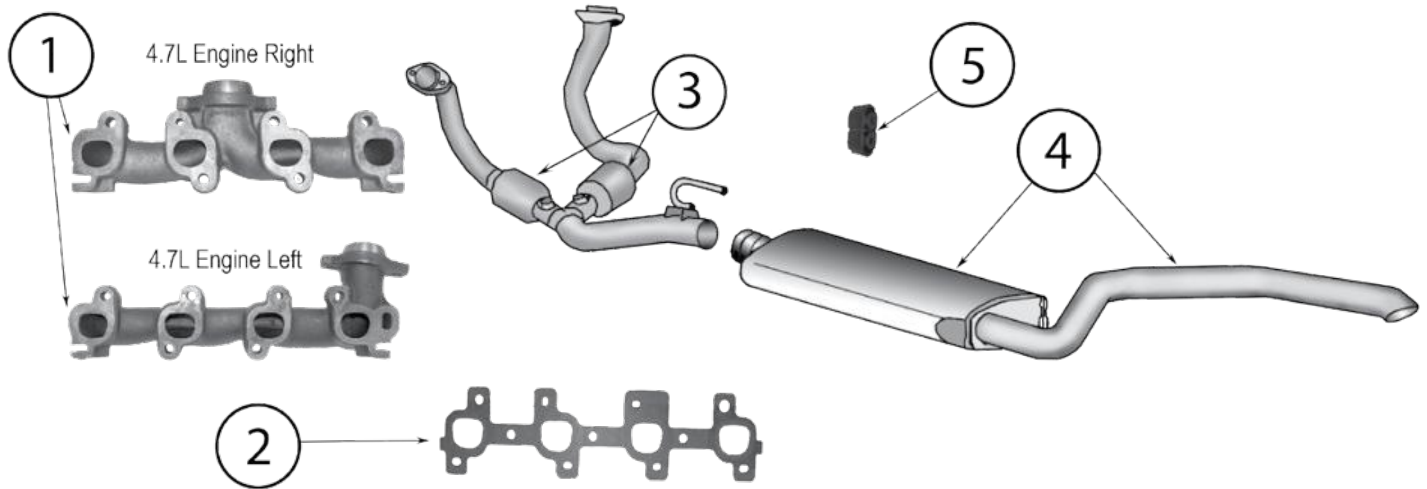

Item #	Description	Engine	Years	Model	Comments	Replaces Part #
1	Manifold, Exhaust	4.0L	99/04	WJ, WG	Front	53010196
		4.0L	99/04	WJ, WG	Rear	53010199
		4.7L	99/04	WJ	Left	53030933
		4.7L	99/04	WJ	Right	53030934
2	Gasket, Manifold	4.0L	99/04	WJ, WG	Intake & Exhaust	4854038
		4.7L	99/04	WJ, WG	Left; Multi-Layered Steel	53034029AD
		4.7L	99/04	WJ, WG	Right; Multi-Layered Steel	53034030AC
3	Catalytic Converter	4.7L	99/00	WJ	w/ CA or European III Emissions	52101093AB
		4.7L	2001	WJ		52101093AB
		4.0L	2004	WJ, WG	Rear	52080439AA
		4.7L	2004	WJ	After 5/2/2003; Rear	52080439AA
4	Muffler & Tailpipe	4.0L	99/01	WJ, WG		5096297AA
		4.7L	99/01	WJ, WG		5096298AA
		4.0L, 4.7L	02/04	WJ	Includes Clamp	52080441AA
5	Exhaust Insulator	2.7 Turbo Dsl.	03/04	WG	WG Only, 1 Required	52101035