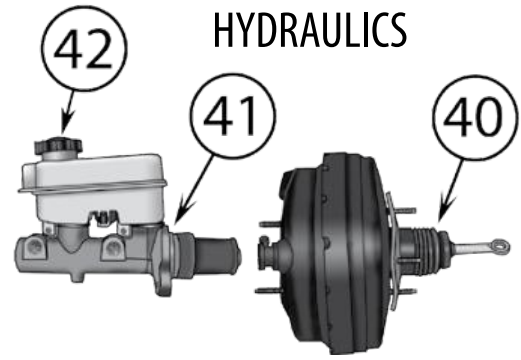

* This Part # not currently carried by Crown Automotive

Continued to Next Page . . .

PARKING BRAKES

MISCELLANEOUS

Item #	Description	Years	Position	Notes	Replaces Part #
Hydraulics, Parking Brake Cables, & Miscellaneous					
35	Parking Brake Shoe Set	07/17	L & R		68003589AA
36	Parking Brake Hardware Kit	07/17	L & R	Includes Springs, Pins, & Adjusters	68003589HK
37	Parking Brake Adjusting Plug	07/17	L or R		J3201957
38	Backing Plate Assembly	07/17	L or R		52125175AA
39	Parking Brake Cable	07/17	L or R	2-Door	52059891AF
		07/17	L or R	4-Door	52060204AF
40	Brake Booster	07/10		w/ 11.89" Front Rotors	68003619AA
		11/17		w/ 11.89" Front Rotors	68068521AA *
		09/11		w/ 13" Front Rotors	68045999AA *
41	Master Cylinder	07/17		w/ 11.89" Front Rotors	68057474AA
		07/17		w/ 13" Front Rotors	68091278AB
42	Master Cylinder Cap	07/17			4683656
43	Pedal Bushing	07/17		4 Required for Automatic Trans.; 8 Required for Manual Trans.	52010309AB
44	Brake Pedal Pad	07/17		w/ Manual Transmission	52002750
		07/17		w/ Automatic Transmission	68031956AA
45	Brake Light Switch	07/17			56042023
Kits & Upgrades					
46	Disc Brake Service Kit	07/17	Front	w/ 11.89" Rotors; Includes Pads, Rotors, Springs, Pins, & Boots	52060137K
		07/17	Rear	Includes Pads, Rotors, Parking Brake Shoes, & Hardware	52060147K
47	Brake Hose Kit	07/10	L & R, F & R	Includes Front & Rear Hoses & Washers	BHK1
		11/17	L & R, F & R	Includes Front & Rear Hoses & Washers	BHK2
48	Stainless Steel Brake Hose Kit	07/10	L & R, F & R	Includes Front & Rear Hoses & Washers	RT31029 
49	Performance Brake Service Kit	07/17	Front	w/ 11.89" Rotors; Includes Pads, Drilled & Slotted Rotors, & Hardware	RT31027 
50	Performance Brake Service Kit	07/17	Rear	Includes Pads, Drilled & Slotted Rotors, Parking Brake Shoes, & Hardware	RT31028 
51	Big Brake Kit	07/17	Front	Includes Pads, 13" Rotors, Dual Piston Calipers, Brackets, & Hardware	RT31046 