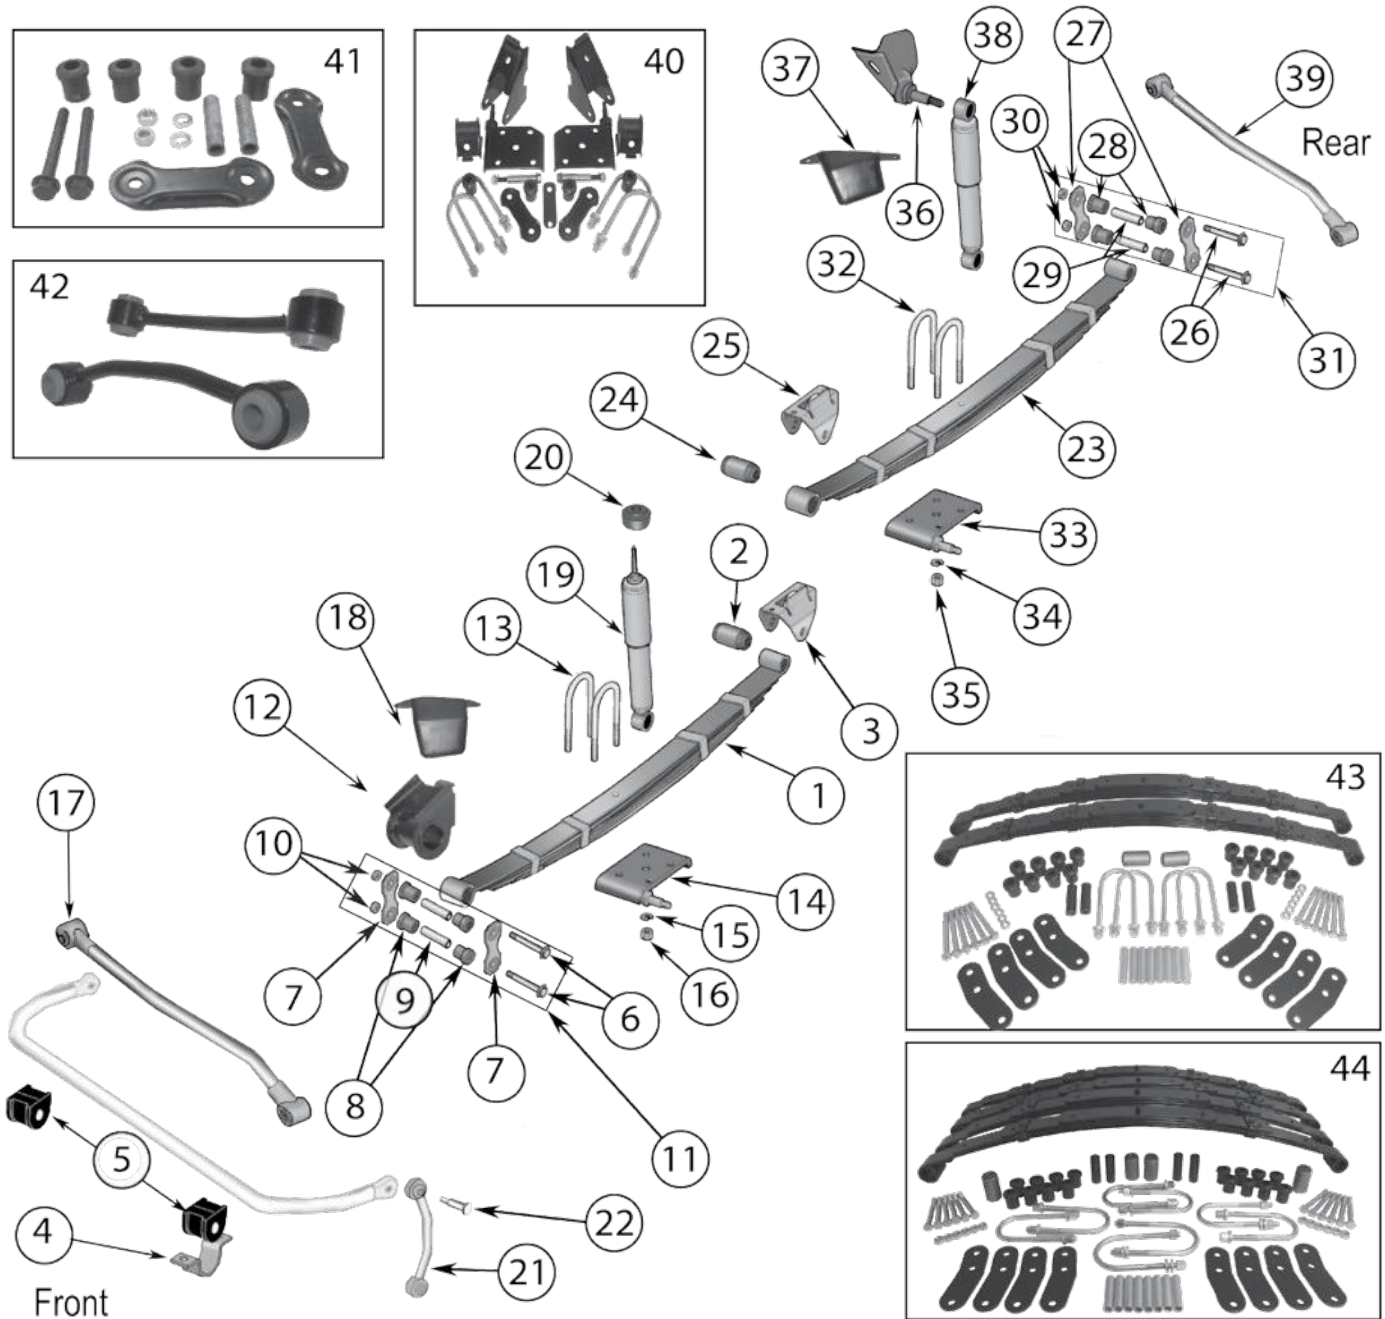

Item #	Description	Position	Years	Comments	Replaces Part #
Front Suspension					
1	Leaf Spring	Left or Right	87/95	Standard Duty; 4 Leaf; w/o Bushings	4636975
		Left or Right	87/95	Heavy Duty; 4 Leaf; w/o Bushings	52003448
2	Leaf Spring Bushing	Pivot End	87/95		J5355369
3	Leaf Spring Bracket	Pivot End	87/95	Pivot End; Welding Required	52040320
4	Sway Bar Bracket	Left	87/95		52040047
5	Sway Bar Bushing	Left or Right	87/95	2 Required; 1.125" ID	52003143
6	Shackle Bolt	Left or Right	87/95		4007393
7	Shackle Plate	Left or Right	87/95		52040415
8	Shackle Bushing	Left or Right	87/95	2 Required Per Eye	52002552
9	Shackle Sleeve	Left or Right	87/95	2 Required Per Shackle	52002553