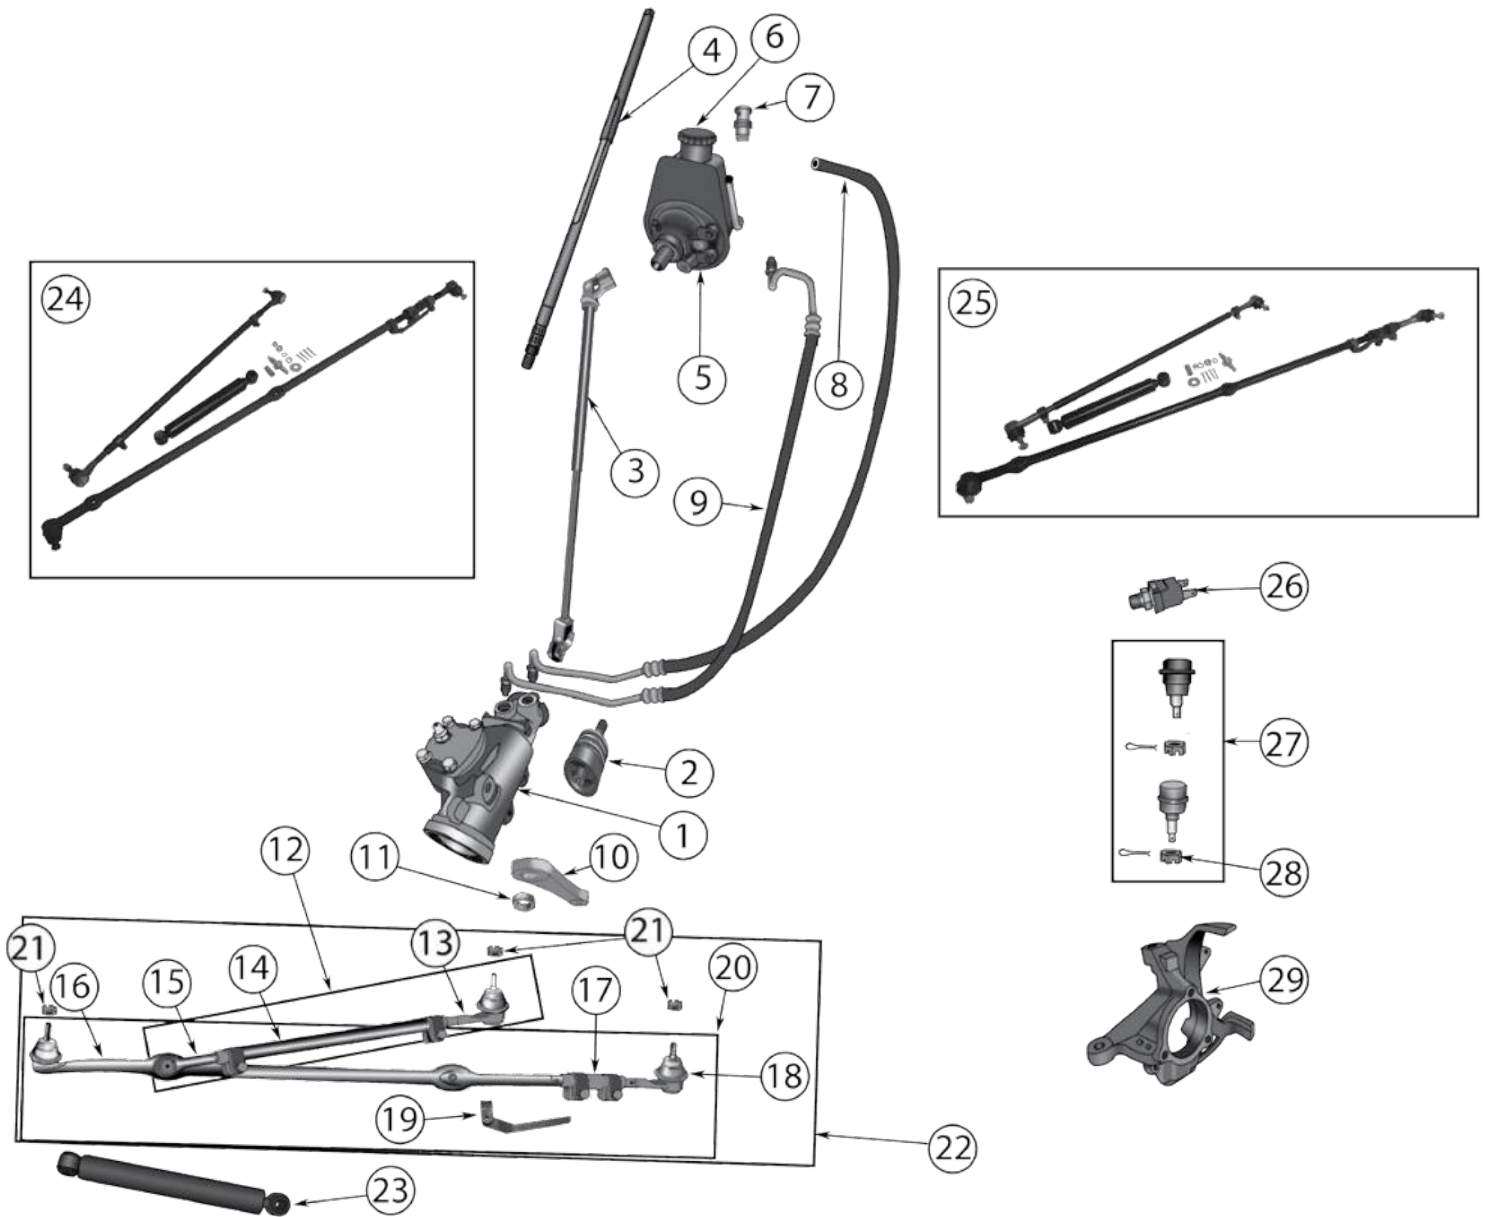

Item #	Description	Position	Years	Comments	Replaces Part #
1	Steering Gear Assembly		87/95	LHD; w/ Power Steering; Remanufactured	52002085R
			94/95	RHD; w/ Power Steering	52006511
			87/95	LHD; w/ Manual Steering	52000089
2	Power Steering Pump Flow Control Valve		91/95	w/ 4.0L Engine	83503489
3	Steering Shaft	Lower	87/95	w/ Power Steering; Includes Hardware	52007017
4	Steering Shaft	Upper	87/95	w/o Tilt w/ Floor Shift	83502908
5	Power Steering Pump		87/90	w/ 2.5L or 4.2L Engines; Reservoir Included	33001907
			87/90	w/ 2.5L or 4.2L Engines; Reservoir Not Included	J8132473
			91/93	w/ 2.5L Engine; Reservoir Not Included	53007140
			94/95	w/ 2.5L Engine; Reservoir Not Included	52037566
			91/95	w/ 4.0L Engine; w/ Remote Reservoir (Not Included)	53007140