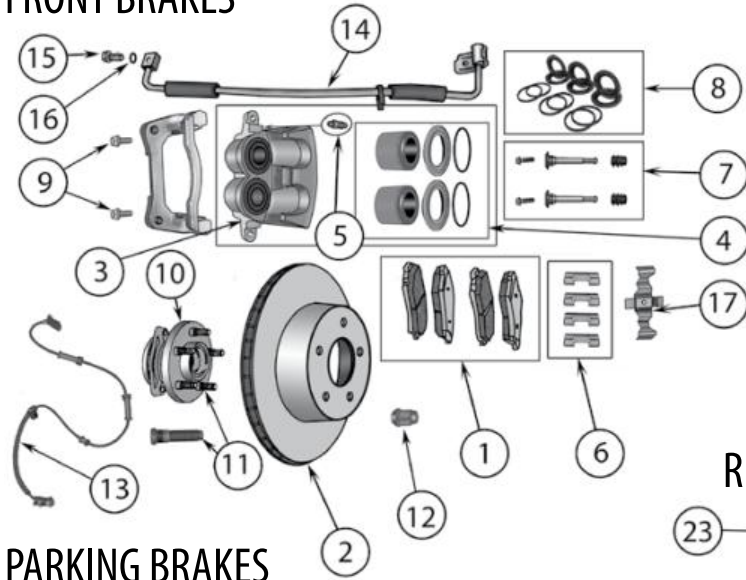

BRAKE

WK Grand Cherokee 2011 - 2017

FRONT BRAKES

PARKING BRAKES