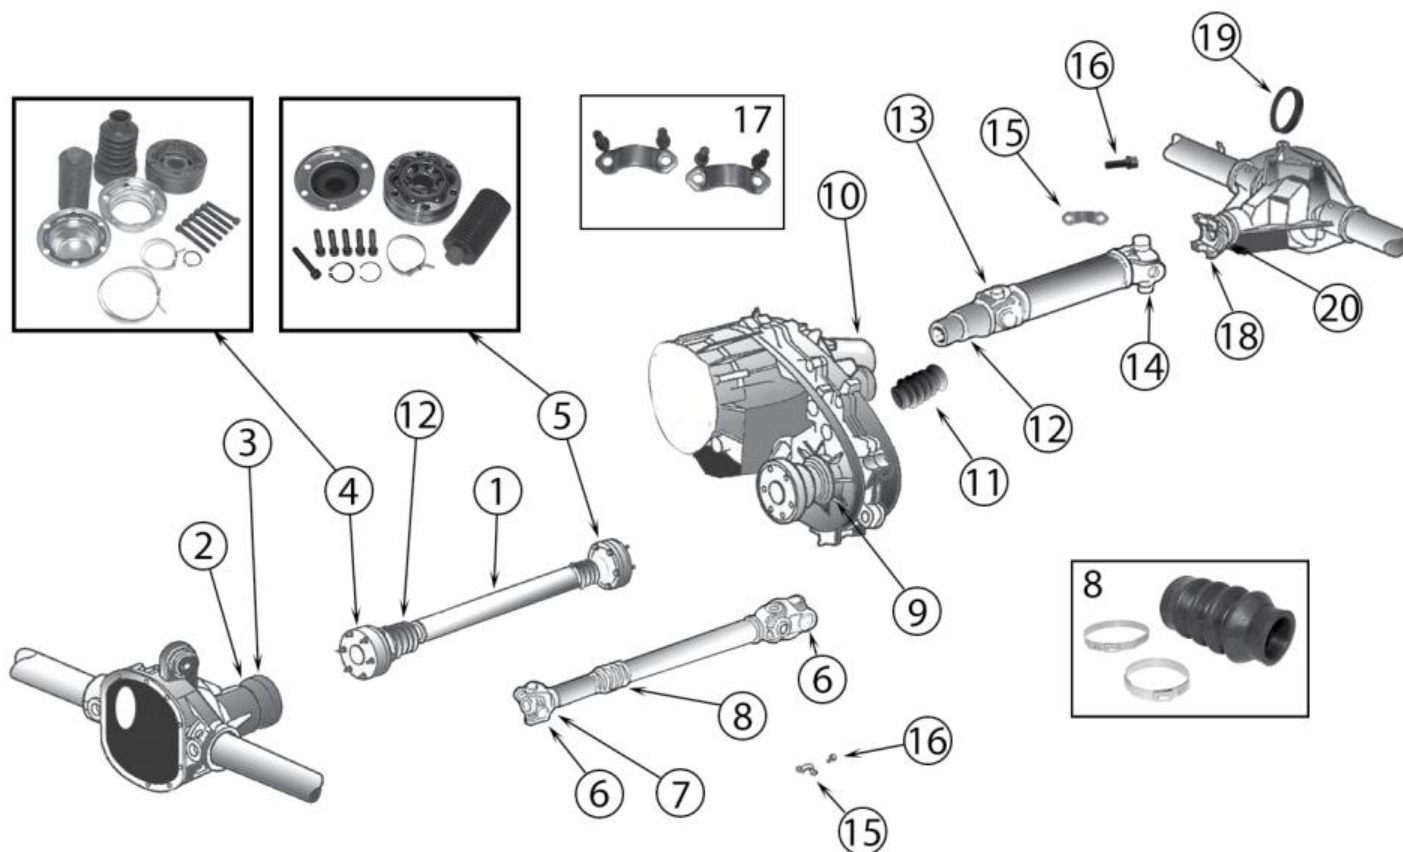

DRIVE SHAFTS

WJ, WG Grand Cherokee 1999 - 2004

Item #	Description	Model	Location	Years	Comments	Replaces Part #
1	Drive Shaft	WJ	Front	99/01	Until 12/12/2000; w/ 4.0L Engine; 34.625" Collapsed	52099497AC
		WG	Front	01/04	Until 12/12/2000; w/ 4.0L Engine; 34.625" Collapsed	52099497AC
		WJ	Front	01/04	After 12/12/2000; w/ 4.0L Engine	52105884AA
		WJ	Front	99/00	w/ 4.7L Engine; 33.25" Collapsed	52099498AD
		WG	Front	01/04	w/ 4.7L Engine; 33.25" Collapsed	52099498AD
		WJ	Front	01/04	w/ 4.7L Engine; 32" Collapsed	52853500AA
		WJ	Front	99/00	w/ 3.1L Diesel Engine; 31.65" Collapsed	52099499AG
		WG	Front	99/04	w/ 2.7L , 3.1L Diesel Engine; 31.65" Collapsed	52099499AG
2	Seal, Pinion	WJ	Front	99/00		5012454AB
		WJ, WG	Front	01/04		5066446AA
3	Yoke, Pinion	WJ	Front	99/00		5012444AA
		WJ	Front	2001	w/ CV Style Yoke	5012444AA
4	CV Joint Repair Kit	WJ, WG	Front	99/04	Axle End	520994FRK
5	CV Joint Repair Kit	WJ, WG	Front	99/04	Transfer Case End	520994RRK
6	U-Joint, Drive Shaft	WJ	Front	01/04	w/ 4.7L Engine; Sealed; 1310 Series	4882793
		WJ	Front	99/04	w/ 4.0L Engine; Sealed; 1310 Series	4882793
		WJ	Front	01/04	w/ 4.7L Engine; Greasable; 1310 Series	J8126614
		WJ	Front	01/04	w/ 4.7L Engine; Spicer Greasable; 1310 Series	8126614SP
7	Slip Yoke, Drive Shaft	WJ, WG	Front	01/04	w/ 4.7L Engine	5016375AA