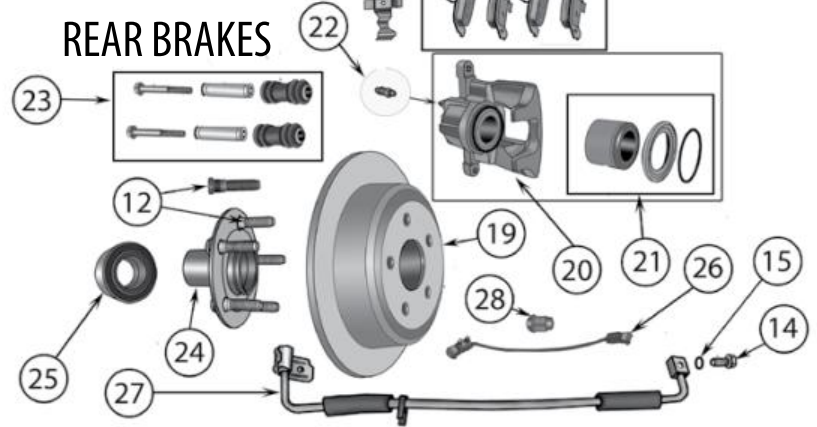

* This Part # not currently carried by Crown Automotive

BRAKE

WK Grand Cherokee 2011 - 2017

FRONT BRAKES

PARKING BRAKES

HYDRAULICS

REAR BRAKES

Item #	Description	Years	Position	Notes	Replaces Part #
--------	-------------	-------	----------	-------	-----------------