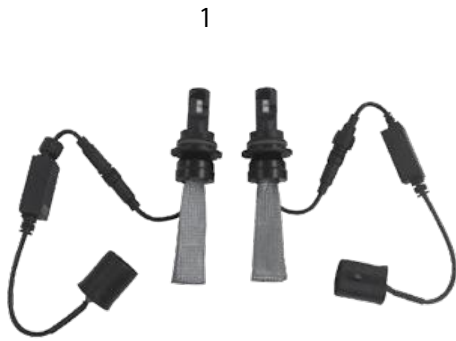

Item #	Description	Application	Bulb	Lumens	Color Temp.	Rating	Comments	Part #
1	LED Headlight Bulb Kit	Universal	9004	1500	6500k	IP68, IP65	Copper Weave Cloth Heat Sink Eliminates Failure-Prone Fan	RT28057
			9005	1250	6500k	IP68, IP65	Copper Weave Cloth Heat Sink Eliminates Failure-Prone Fan	RT28058
			9006	1250	6500k	IP68, IP65	Copper Weave Cloth Heat Sink Eliminates Failure-Prone Fan	RT28059
			9007	1500	6500k	IP68, IP65	Copper Weave Cloth Heat Sink Eliminates Failure-Prone Fan	RT28060
			H1	1250	6500k	IP68, IP65	Copper Weave Cloth Heat Sink Eliminates Failure-Prone Fan	RT28055
			H3	1250	6500k	IP68, IP65	Copper Weave Cloth Heat Sink Eliminates Failure-Prone Fan	RT28050
			H4	1500	6500k	IP68, IP65	Copper Weave Cloth Heat Sink Eliminates Failure-Prone Fan	RT28051
			H7	1250	6500k	IP68, IP65	Copper Weave Cloth Heat Sink Eliminates Failure-Prone Fan	RT28052
			H10 (9145)	1250	6500k	IP68, IP65	Copper Weave Cloth Heat Sink Eliminates Failure-Prone Fan	RT28053
			H13	1500	6500k	IP68, IP65	Copper Weave Cloth Heat Sink Eliminates Failure-Prone Fan	RT28056
			H16	1250	6500k	IP68, IP65	Copper Weave Cloth Heat Sink Eliminates Failure-Prone Fan	RT28054
PSX24W	1250	6500k	IP68, IP65	Copper Weave Cloth Heat Sink Eliminates Failure-Prone Fan	RT28061			
2	LED Bulb Kit	Universal	194	800	6500k	IP68, IP65	Clear	RT28042
			194	600		IP68, IP65	Amber	RT28062
			194	600		IP68, IP65	Red	RT28064
3	LED Bulb Kit	Universal	3157	1200		IP68, IP65	Clear	RT28067
			3157	1200		IP68, IP65	Amber	RT28065
			3157	1200		IP68, IP65	Red	RT28066
4	LED Bulb Kit	Universal	921	1000		IP68, IP65	Clear	RT28069
			921	1000		IP68, IP65	Red	RT28068
5	LED Bulb Kit	Universal	1157	1200		IP68, IP65	Clear	RT28072
			1157	1200		IP68, IP65	Amber	RT28070
			1157	1200		IP68, IP65	Red	RT28071
6	LED Fog Lamp Bulb Kit	Universal	9006	2400	6000K		Clear	RT28048
			H3	2400	6000k		Clear	RT28046
			H10 (9145)	2400	6000k		Clear	RT28047
			H16	2400	6000k		Clear	RT28045
			PSX24W	2400	6000k		Clear	RT28049