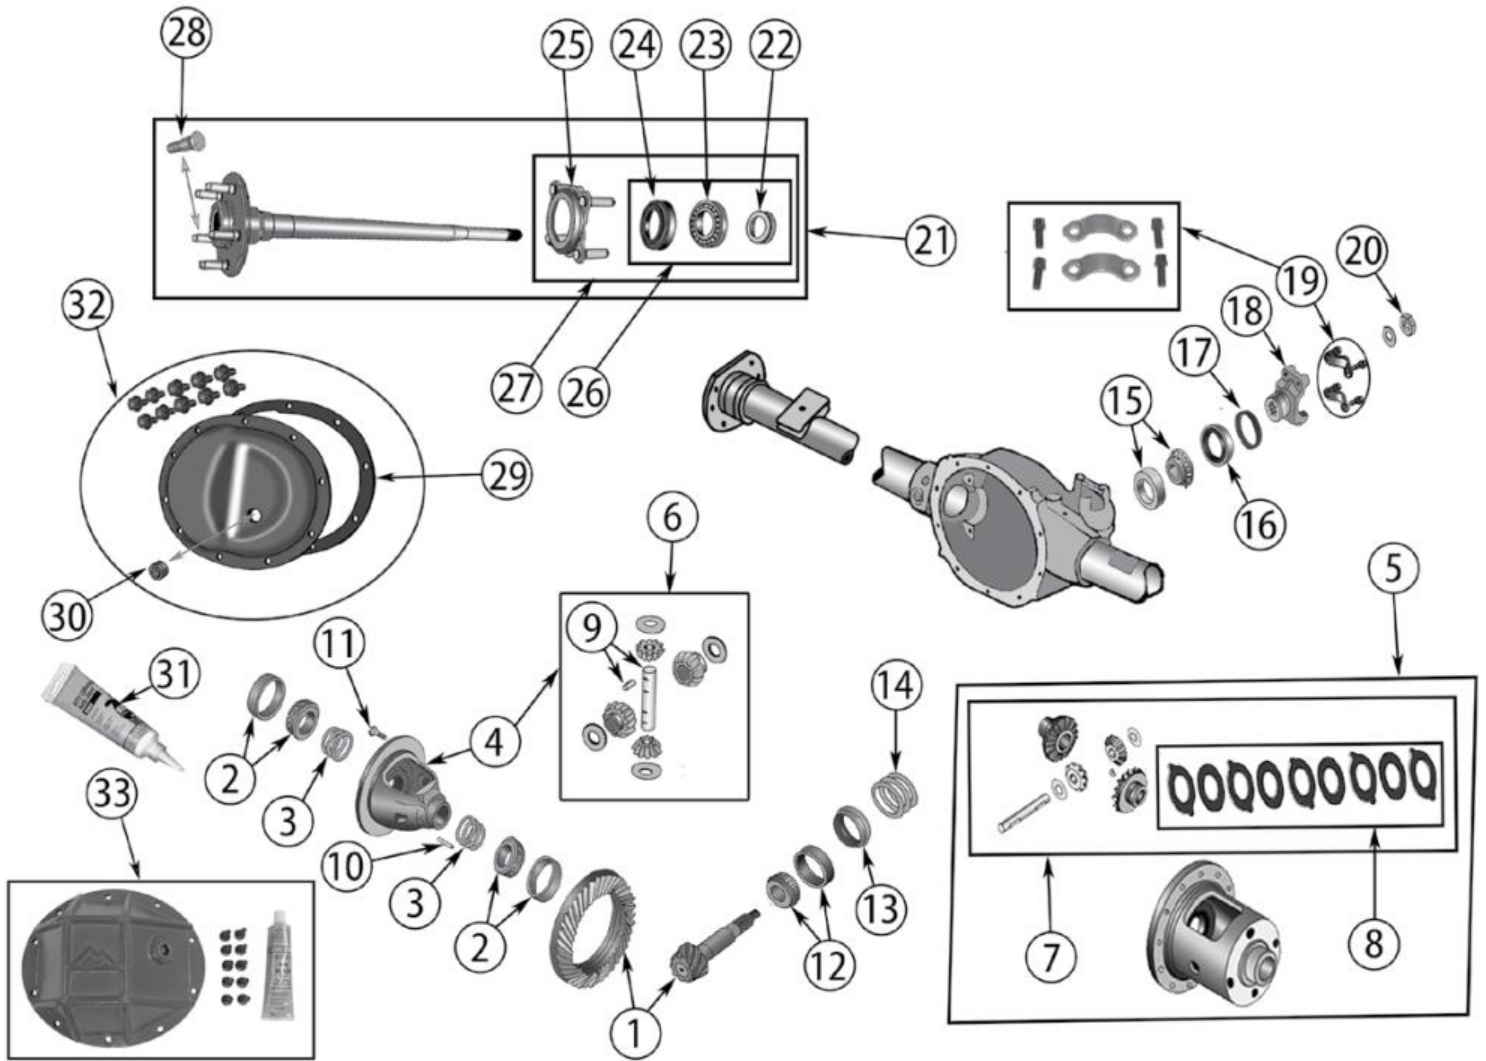

Item #	Description	Years	Comments	Ratio	Includes	Replaces Part #
1	Ring & Pinion Set	99/04		3.55	11, 13, 20	5012828AC
		99/04		3.73	11, 13, 20	5012807AC
2	Bearing Set, Differential	99/04	Includes 2 Bearings & 2 Cups	All		J8126500
3	Shim Set, Carrier	99/04		All		83503004
4	Case Assembly, Differential, Standard	99/04		All	2, 11	5012808AB
5	Case Assembly, Differential, Trac-Lok	99/01		All	2, 11	5012831AB
6	Gear Set, Differential, Standard	99/04		All		4740670
7	Gear Set, Differential, Trac-Lok	99/01		All		5252497
8	Disc Kit, Differential, Trac-Lok	99/01		All		83500263
9	Shaft & Pin Kit, Differential	99/04		All		5252502K
10	Pin, Differential Shaft	99/04		All		5252502
11	Bolt Kit, Ring Gear	99/04	Includes 10 Bolts	All		5012810AC
12	Bearing Set, Pinion	99/04	Inner	All		5252507
13	Spacer, Pinion Crush	99/02		All		5012809AA
		03/04		3.73		5012809AA
		03/04		3.55		3175779
14	Shim Set, Pinion	99/04		All		83503003
15	Bearing Set, Pinion	99/04	Outer	All		5252508
16	Seal, Pinion	99/04		All		5012813AA
17	O-Ring, Pinion	99/04		All		4883964AA
18	Yoke, Pinion	99/04		All		5072212AA
19	Strap & Bolt Kit, U-Joint	99/04	Hex Head Bolts	All		4006698K
		99/04	12-Point Head Bolts	All		4006928K
20	Nut, Pinion	99/04		All		J3182601
21	Axle Shaft Assembly	99/04	Right (30.25" Long)	All	22, 23, 24, 25	5012820AA
		99/04	Left (31.74" Long)	All	22, 23, 24, 25	5012821AA
22	Ring, Axle Shaft Retaining	99/04		All		83503054
23	Bearing, Axle Shaft	99/04		All		5012825AA
24	Seal, Axle Shaft	99/04		All		5012824AA
25	Retainer, Axle Shaft	99/04		All		5012827AA
26	Axle Shaft Bearing Kit	99/04	w/o Retainer	All	22, 23, 24	D35WJBK
27	Axle Shaft Bearing Kit	99/04	w/ Retainer	All	22, 23, 24, 25	D35WJABK
28	Stud, Wheel	99/04		All		52098680
29	Gasket, Differential Cover	99/04	Paper	All		35AXCG
30	Plug, Differential Cover	99/04	Rubber	All		5252504
31	RTV Silicone Sealant	99/04		All		J8993317
32	Differential Cover Kit	99/04		All	Cover, Plug, Bolts	5252493
33	HD Differential Cover Kit	99/04	Red	All	Cover, Plug, Bolts, 31	RT20025
		99/04	Black	All	Cover, Plug, Bolts, 31	RT20031
34	Bearing & Seal Master Kit	99/04		All	2, 12, 13, 15, 16, 17, 20, 22, 23, 24	D35WJMASKIT
35	Pinion & Differential Shim Kit	99/04		All	3, 14	5017214AA