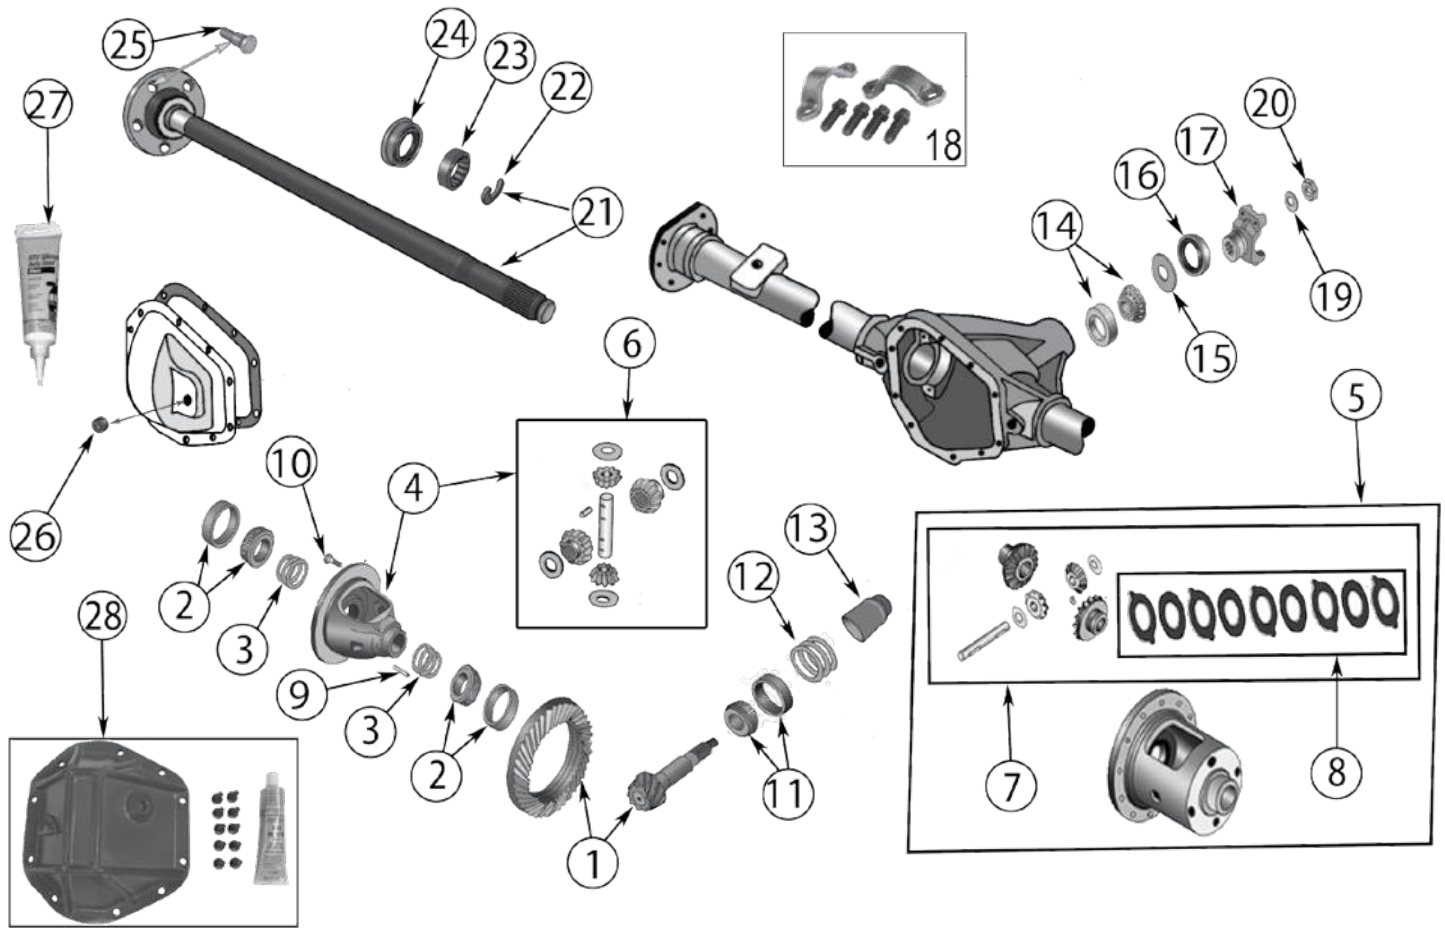

Item #	Description	Years	Comments	Ratio	Includes	Replaces Part #
1	Ring & Pinion Set	94/96		3.55 (39/11)	3, 10, 11, 12, 13, 14, 16, 19, 20	4856362
		94/98		3.73 (41/11)	3, 10, 11, 12, 13, 14, 16, 19, 20	4856346
2	Bearing Set, Differential	94/98	Includes 2 Bearings & 2 Cups	All		4864213