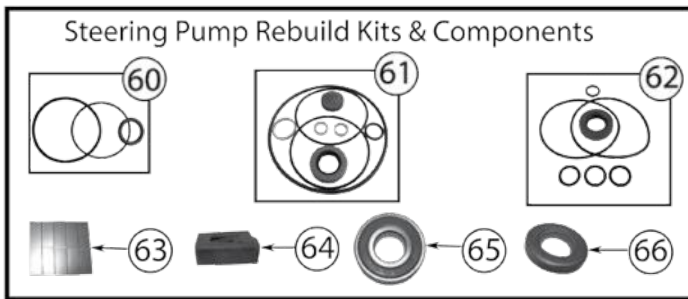

Item #	Description	Position	Year	Model	Comment	Replaces Part #
24	Heavy Duty Steering Kit		91/01	All	LHD; w/ Stabilizer	RT21005
			91/01	All	LHD; w/o Stabilizer	RT21004
			91/01	All	RHD; w/ Stabilizer	RT21007
			91/01	All	RHD; w/o Stabilizer	RT21006
25	Power Steering Pressure Switch		84/96	All	On Pressure Hose	53000970
26	Ball Joint Set		84/01	All	Includes 1 Upper & 1 Lower Ball Joint w/ Hardware	83500202
	HD Ball Joint Set		84/01	All	Includes 1 Upper & 1 Lower Ball Joint w/ Hardware	RT21003
27	Ball Joint Nut	Front, Lower	84/01	All	5/8"-18 Threads	J8123318
28	Steering Knuckle	Left Side	84/89	All		53000625 *
		Right Side	84/89	All		53000626 *
		Left Side	90/01	All		52067577
		Right Side	90/01	All		52067576

* This Part # not currently carried by Crown Automotive