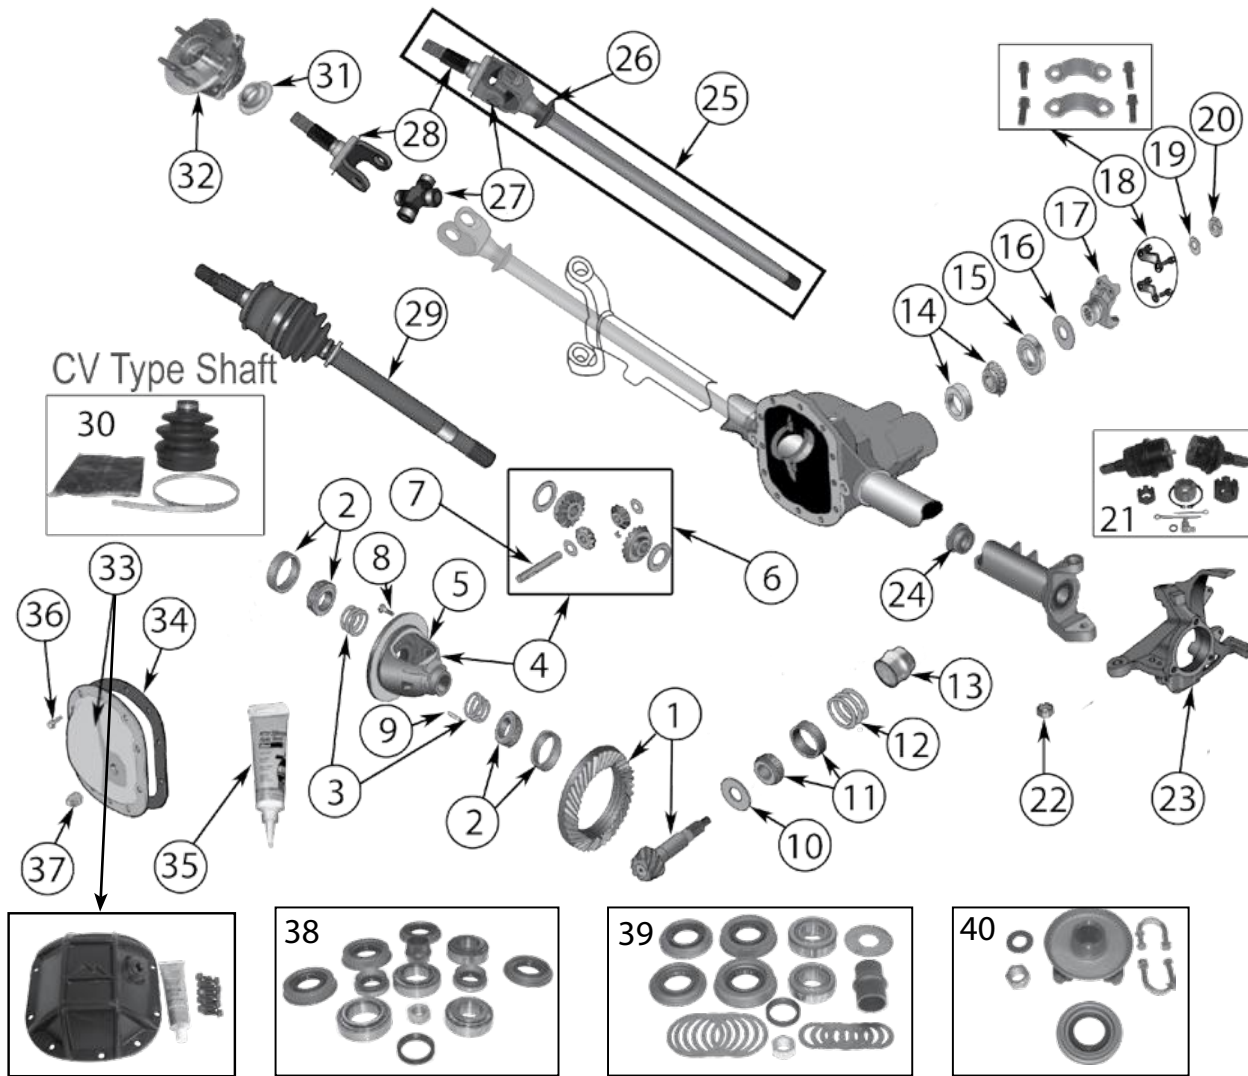

Item #	Description	Years	Comments	Ratio	Replaces Part #
1	Ring & Pinion Set	93/96	Until 1/4/1996	3.55	4720864
		96/98	After 1/4/1996	3.55	4864906
		93/96	Until 1/4/1996	3.73	4741015
		96/98	After 1/4/1996	3.73	4864843
2	Bearing Set, Differential	93/98	Includes 2 Bearings & 2 Cups	All	J8126500
3	Shim Set, Carrier	93/98		All	83500191
4	Case Assembly, Differential	93/98	Includes Gear Set	3.55	5252582
		93/98	Includes Gear Set	3.73	5252590
5	Case Only, Differential	93/98	Includes #3, 8, 9, 34	3.55	J8126515
6	Gear Set, Differential	93/98		All	5252591
7	Shaft, Differential	93/98		All	5003840AA
8	Bolt, Ring Gear	93/98	Each	All	J0649454
	Bolt Kit, Ring Gear	93/98	Includes 10 Bolts	All	4720891
9	Pin, Differential Shaft	93/98	Roll Type	All	J0636360
10	Slinger, Oil	93/98	Inner	All	3893982
11	Bearing Set, Pinion	93/98	Inner	All	J8126499