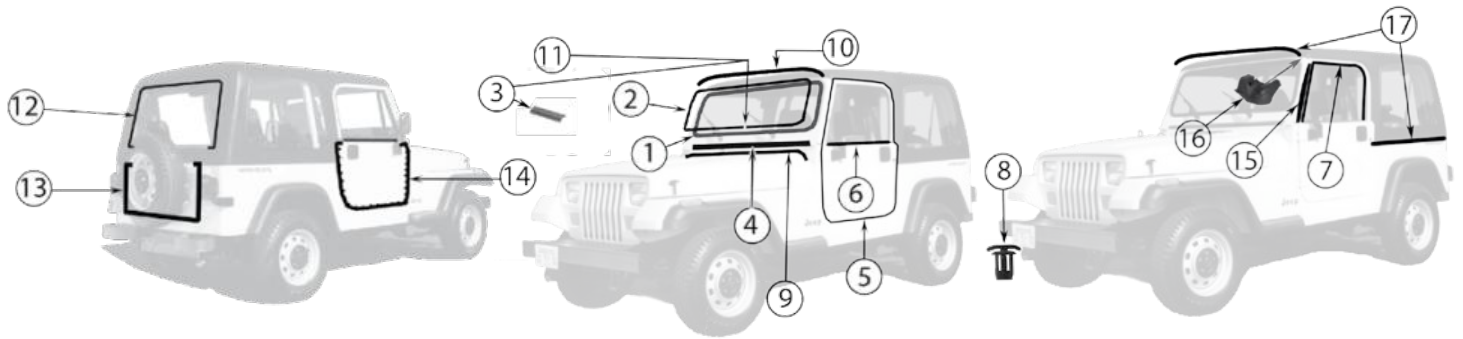

Item #	Description	Position	Years	Comments	Replaces Part #
Weatherstrip & Seals					
1	Windshield Weatherstrip		87/95		55019988
2	Windshield Moulding		87/95	T-Shaped	55010655
3	Weatherstrip Cap		87/95		55134656
4	Cowl Weatherstrip		87/90	Windshield Frame to Cowl Weatherstrip	J5453950
			91/95	Windshield Frame to Cowl Weatherstrip	55009127
5	Door Weatherstrip	Left	87/95	w/ Full Steel Doors	55176223
		Right	87/95	w/ Full Steel Doors	55176222
6	Door Glass Weatherstrip	Left	87/95	Outer; w/ Full Steel Doors	55024255
		Right	87/95	Outer; w/ Full Steel Doors	55024254
		Left	87/95	Inner; w/ Full Steel Doors	J5762385
		Right	87/95	Inner; w/ Full Steel Doors	J5762384
7	Door Glass Seal	L or R	87/95	w/ Full Steel Doors	J5457057
8	Door Weatherstrip Fastener	L or R	87/95	w/ Full Steel Doors	J4001916
9	Cowl Weatherstrip		87/95	Hood to Cowl Weatherstrip	55008119
10	Windshield Frame Weatherstrip		87/95	w/ Hard Top; Windshield Frame to Hard Top Weatherstrip	55052607
11	Windshield Moulding Kit		87/95	Includes Moulding & Clip	55010655K
12	Liftgate Weatherstrip		87/95	w/ Hard Top	55010064
13	Tailgate Weatherstrip		87/95		55009742
14	Door Weatherstrip	Left	87/95	w/ Half Doors	55009829
		Right	87/95	w/ Half Doors	55009828
15	Door Channel	Left	87/95	w/ Half Doors & Soft Uppers; Attaches to Windshield Frame	55176225
		Right	87/95	w/ Half Doors & Soft Uppers; Attaches to Windshield Frame	55176224
16	Hard Top Seal	Left	87/95	Corner Windshield Seal	55134537
		Right	87/95	Corner Windshield Seal	55134536
17	Hard Top Weatherstrip Kit		87/95	Includes Weatherstrips for the Top of the Windshield Frame & on the Left & Right Sides of the Tub as well as a Sleeve to Cut Holes in the Weatherstrips for Access to Bolt Holes	5454184K