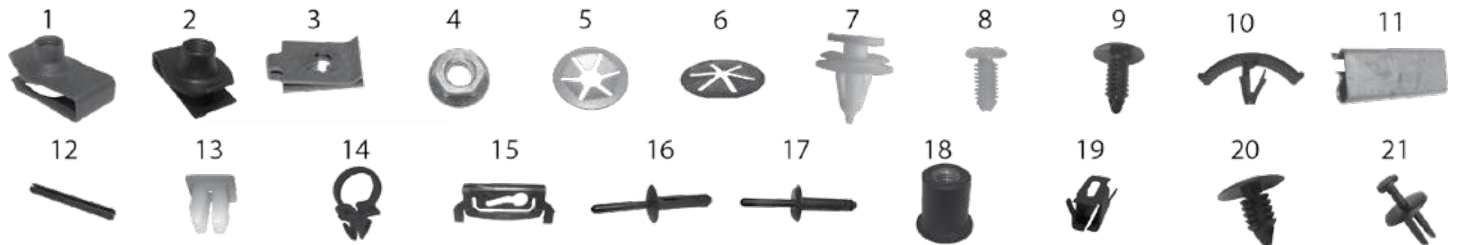

Item#	Description	Position	Years	Color	Comments	Replaces Part #
2	Window Handle	F or R	L or R	84/96	Black	35025104
		F or R	L or R	84/96	Blue	83505118
		F or R	L or R	84/96	Tan	83505122
		F or R	L or R	84/96	Cordovan	5AB84JH9
		F or R	L or R	84/96	Charcoal	5AB84JS1
3	Cup Holder		84/96		Center Console	CH1
4	Floor Pan Plug		97/01		30 x 50 mm	55360966AA
5	Pedal Pad		84/96		Accelerator	53003932AB
6	Pedal Pad		84/01		Brake or Clutch; w/ Manual Transmission	52002750
			84/93		Brake; w/ Automatic Transmission; 6" Wide	52002749
			91/99		Brake; w/ Automatic Transmission; 5" Wide	52078540
			00/01		Brake; w/ Automatic Transmission	68031956AA
7	Liftgate Support	L or R	84/94			55000630
		L or R	95/96			55235214
		L or R	97/01			55076208AB

Item #	Description	Position	Years	Comments	Replaces Part #	
Hardware						
1	Clip Nut	F or R	L or R	84/01	Fender Mounting; M6 X 1	6504118
2	Clip Nut	F or R	L or R	84/96	Bumper Mounting	11500662
3	Clip Nut	Front	L or R	84/94	Front Fender Fender Flare Mounting	J0445446
4	Nut	Rear	L or R	86/92	MJ; Bumper End Cap Mounting	J4006080
5	Push Nut	F or R	L or R	91/96	Bumper End Cap w/o Threaded Stud Mounting	34202014
6	Push Nut	F or R	L or R	97/01	Fender Liner Mounting	6505049AA
7	Push Pin	F or R	L or R	97/01	Door & Tailgate Panel	6504014
8	Push Pin	F or R	L or R	84/99	Interior Body Panels	34201545
9	Push Pin	F or R	L or R	84/94	Fender Flare Mounting	J4007117
10	Retainer	Front	L or R	84/01	Hood Insulation Mounting	6003351
11	Molding Clip		L or R	87/96	Rain Gutter Mounting	35002115
12	Door Hinge Pin	F or R	L or R	84/90	Upper or Lower	55008099
13	Retainer	Front		87/96	License Plate Mounting	J4000141
14	Retainer	F or R	L or R	84/93	Various Locations	J4005701
15	Retainer	F or R	L or R	84/92	Windshield Molding Retainer; 28 Required	J4006211
16	Rivet			84/93	Various Locations	34201631
17	Rivet			91/96	Various Locations	6500911
18	Roof Rack Mounting Nut		L or R	87/89		34201293
19	Retainer	Rear		97/01	Liftgate Panel Nut	6505141AA
20	Retainer			84/96	Engine Splash Shield; 3 Required	J4004919
21	Retainer			86/96	Radiator Cover Mounting; Air Cleaner/Air Deflector Mounting	34201621