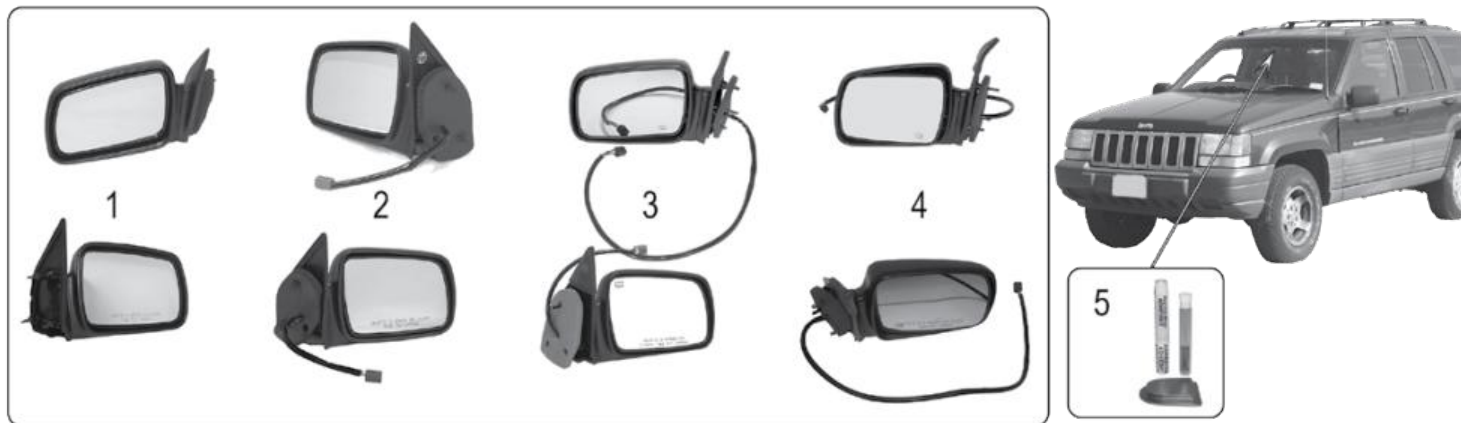

MIRRORS

ZJ, ZG Grand Cherokee 1993-1998

Item #	Description	Position	Years	Models	Finish	Comments	Replaces Part #
1	Side Mirror	Left	93/98	ZJ	Textured Black	Manual	4883019
		Right	93/98	ZJ	Textured Black	Manual	4883018
2	Side Mirror	Left	93/95	ZJ	Textured Black	Power, Non-Heated	55154811
		Right	93/95	ZJ	Textured Black	Power, Non-Heated	4883020
3	Side Mirror	Left	93/95	ZJ	Textured Black	w/o Limited Package; Power, Heated	4883023
		Right	93/95	ZJ	Textured Black	w/o Limited Package; Power, Heated	4883022
4	Side Mirror	Left	96/98	ZJ	Textured Black	Power, Heated	55154803
		Right	96/98	ZJ	Textured Black	Power, Heated	55154802
5	Rearview Mirror Mount Kit		97/98	ZJ, ZG		Includes Mirror Button & Adhesive	55076401