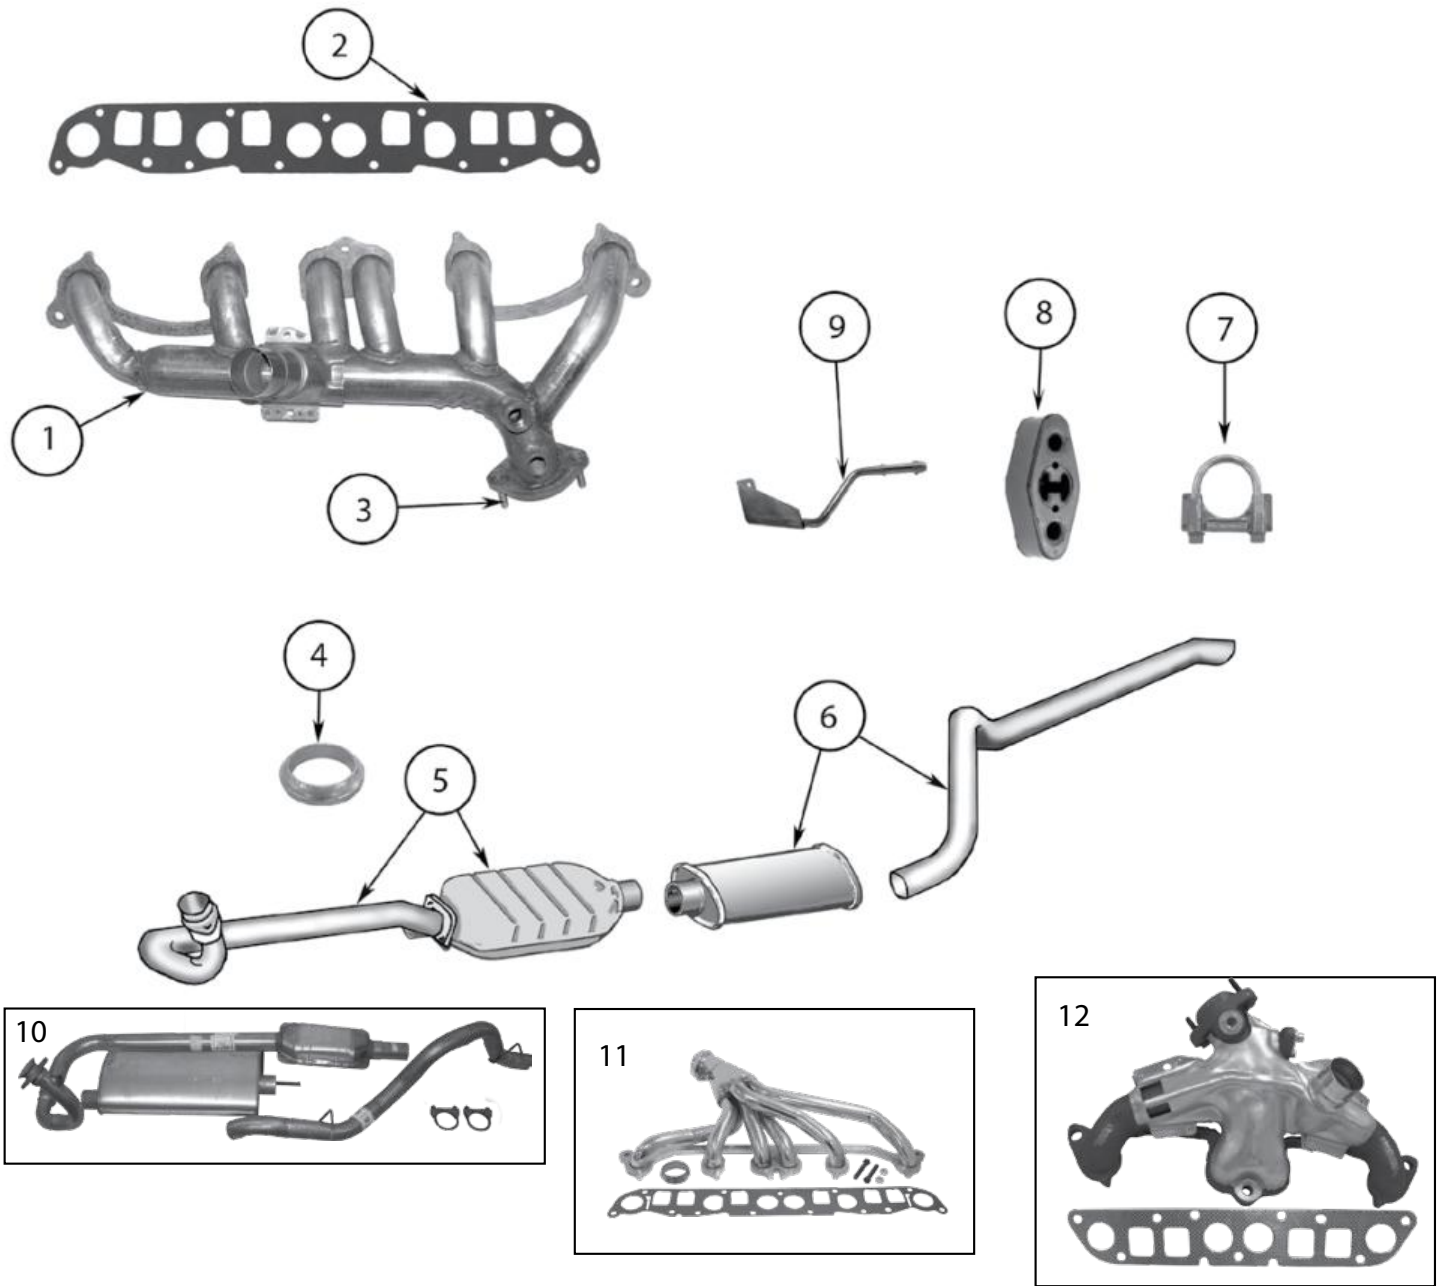

EXHAUST

TJ Wrangler 1997-2006

Item #	Description	Engine	Years	Comments	Replaces Part #	
1	Manifold, Exhaust	2.4L	03/06		53013263AB	
		2.5L	97/02		53008860K	
		4.0L	97/99	Includes Flex Bellows	4883385	
		4.0L	00/06	Front	53010196	
		4.0L	00/06	Rear	53010199	
		Stainless Steel Header	4.0L	97/99		RT36002
2	Gasket, Manifold	2.5L	97/02	Intake & Exhaust	J3242854	
		2.4L	03/06	Exhaust	4781255AA	
		4.0L	97/99	Intake & Exhaust	53010238	
		4.0L	00/06	Intake & Exhaust	4854038