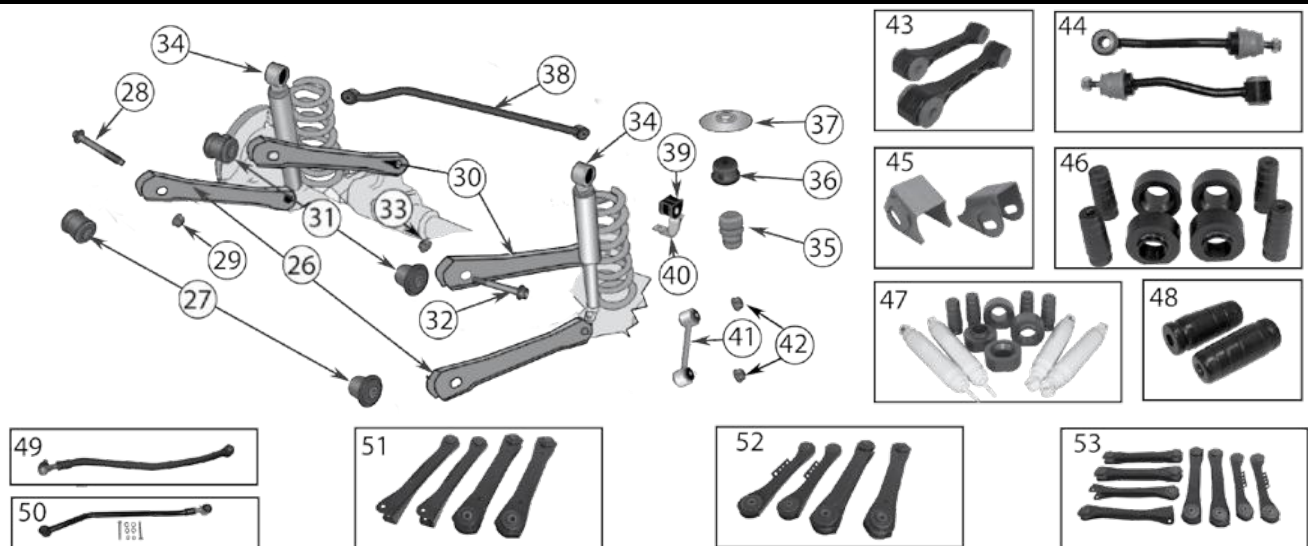

REAR

Item #	Description	Years	Position	Comments	Replaces Part #
Rear Suspension					
26	Control Arm	97/06	Lower	Includes Bushings	52001162
27	Control Arm Bushing	97/06	Lower	Axle or Frame Side	52088433
28	Control Arm Bolt	97/06	Lower	Axle or Frame Side; M14 X 2 X 105mm	6506033AA *
29	Control Arm Nut	97/06	Lower	Axle or Frame Side; M14 X 2; Flanged Locking Nut	6502698
30	Control Arm	97/06	Upper	Includes Bushings	52087854
31	Control Arm Bushing	97/06	Upper	Axle or Frame Side	52087709
32	Control Arm Bolt	97/06	Upper	Axle or Frame Side; M10 X 1.5 X 78mm	6503085 *
33	Control Arm Nut	97/06	Upper	Axle Side; M10 X 1.5; Flanged Locking Nut	6502696
34	Shock Absorber	97/06	Left or Right	w/ Standard Suspension	52087835AB
		97/06	Left or Right	w/ Off-Road Suspension	52088651AG
		97/06	Left or Right	w/ 3" Lift	RT21030
35	Bump Stop	97/06	Left or Right		52087636AC
36	Bump Stop Cup	97/06	Left or Right		52087635
37	Coil Spring Isolator	97/06	Upper		52087832
38	Track Bar	97/06		LHD	52087878
				RHD	52088175
39	Sway Bar Bushing	97/06	Left or Right		52088125
40	Sway Bar Bushing Bracket	97/06	Left or Right		52087865AB
41	Sway Bar Link	97/06	Left or Right		52087863
				w/ Poly Bushing & Boot	RT21032
42	Sway Bar Nut	97/06	Left or Right	Sway Bar Side; M10 X 1.5; Flanged Locking Nut	6502696
Kits & Upgrades					
43	Performance Sway Bar Link Set	97/06	Rear	w/ Poly Bushings; Not Designed for Lifted Applications	RT21034
44	Performance Sway Bar Link Set	97/06	Front	w/ Poly Bushings & Boots; Not Designed for Lifted Applications	RT21033
45	Control Arm Bracket Set	97/06	Front	Lower; Axle Side; Includes 2 Cam Bolt Ready Brackets	RT21015
46	Spacer Lift Kit	97/06	Front & Rear	1-3/4" Lift	RT21028
47	Master Spacer Lift Kit	97/06	Front & Rear	1-3/4" Lift w/ HD Shocks	RT21029
48	Heavy Duty Bump Stop Kit	97/06	Front or Rear	Includes (2) 5" Long Bump Stops	RT21027
49	Heavy Duty Adjustable Track Bar	97/06	Front	LHD; w/ 2.75" - 5" Lift	RT21017
50	Heavy Duty Adjustable Track Bar	97/06	Rear	2"-5" Lift; 1.25" DOM Tubing; w/ Polyurethane Bushings	RT21052
51	Control Arm Kit	97/06	Front	Includes Left & Right, Upper & Lower Control Arms	CAK12
52	Control Arm Kit	97/06	Rear	Includes Left & Right, Upper & Lower Control Arms	CAK11
53	Control Arm Kit	97/06	Front & Rear	Includes Left & Right, Upper & Lower Control Arms	CAK13

* This Part # not currently carried by Crown Automotive