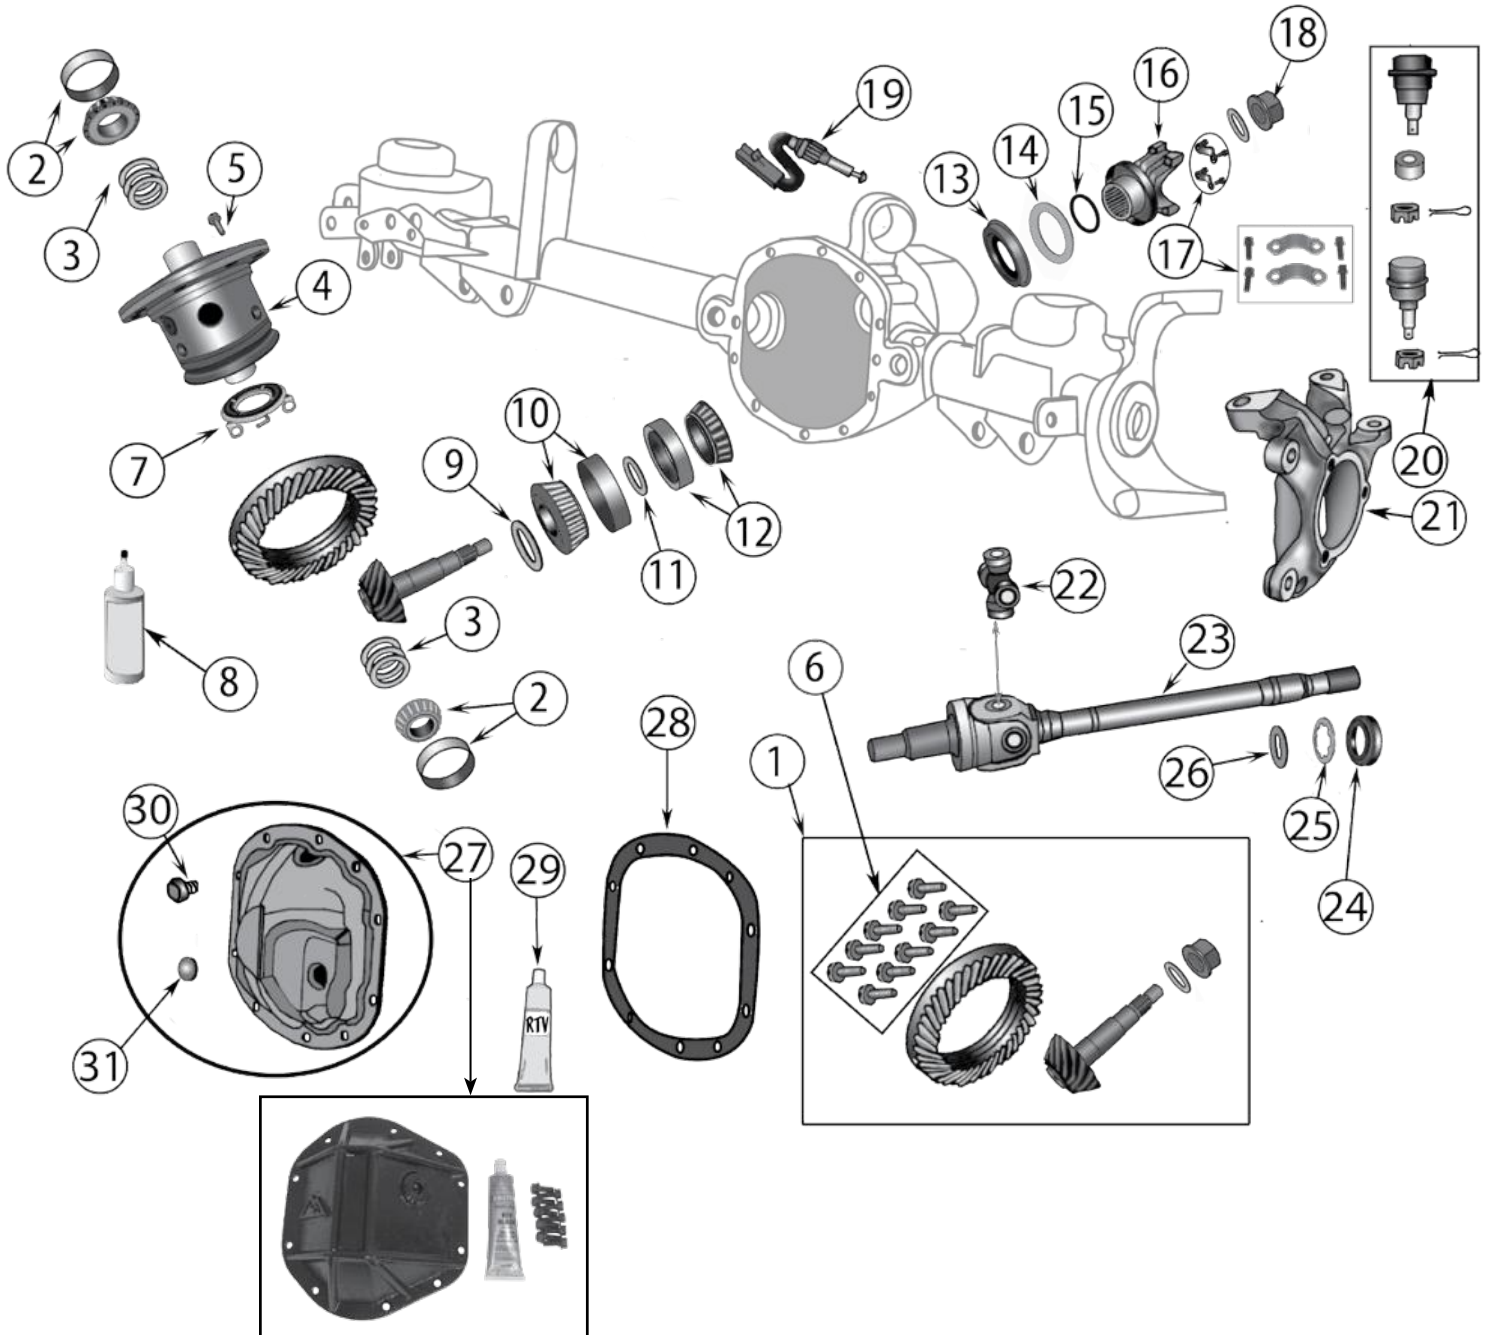

Item #	Description	Years	Comments	Ratio	Replaces Part #
1	Ring & Pinion Set	03/06		4.11	5127180AA
2	Bearing Set, Carrier	03/06	Includes 2 Bearings & 2 Cups	All	J8124071
3	Shim Kit, Carrier	03/06		All	5093047AA
4	Case Assembly, Differential	03/06	Includes Internal Parts & Plates	All	52104571AA *
5	Bolt, Ring Gear	03/06	Each	All	J0649454
6	Bolt Kit, Ring Gear	03/06	Includes 10 Bolts	All	4720891
7	Actuator, Axle Locker	03/06		All	52104611AA
8	Additive, Limited Slip	03/06		All	4318060AB
9	Shim Set, Pinion	03/06	Currently Dealer Only	All	VARIOUS*
10	Bearing Set, Pinion	03/06	Inner	All	J8124051
11	Shim Kit, Pinion	03/06	Preload	All	5014907AA*
12	Bearing Set, Pinion	03/06	Outer	All	J8124052
13	Seal, Pinion	03/06		All	5066446AA
14	Slinger, Pinion	03/06		All	J0636566
15	O-Ring, Pinion Flange	03/06	On Hub of Yoke	All	5012453AA
16	Yoke, Axle	03/06		All	4797689
17	Strap & Bolt Kit, U-Joint	03/06	Hex Head Bolts	All	4006698K
		03/06	12-Point Head Bolts	All	4006928K
18	Nut, Pinion	03/06	Flanged	All	5017755AA
19	Sensor, Axle Locker	03/06		All	52104610AA*
20	Ball Joint Set	03/06	Includes 1 Upper & 1 Lower w/ Hardware	All	83500202
	HD Ball Joint Set	03/06	Includes 1 Upper & 1 Lower w/ Hardware	All	RT21003
21	Knuckle, Steering	03/06	Right, LHD Only	All	52067576
		03/06	Left, LHD Only	All	52067577
22	U-Joint, Axle Shaft	03/06	Left or Right	All	J8126638
		03/06	Left or Right; Spicer	All	8126638SP
23	Axle Shaft Assembly	03/06	Right	All	5083666AB
		03/06	Left	All	5083667AB
24	Seal, Axle Shaft	03/06		All	5014852AB
25	Guide, Axle Shaft	03/06		All	68002412AA
26	Slinger, Inner Axle Shaft	03/06		All	5083669AA
27	Differential Cover	03/06	Includes Bolts & Fill Plug	All	5083661AA
	HD Differential Cover	03/06	Red; Includes Bolts, Fill Plug & RTV	All	RT20026
	HD Differential Cover	03/06	Black; Includes Bolts, Fill Plug & RTV	All	RT20032
28	Gasket, Differential Cover	03/06	Paper	All	J8122409
29	Sealant, RTV	03/06		All	J8993317
30	Bolt, Differential Cover	03/06		All	J0273573
31	Plug, Differential Cover	03/06		All	3640792

* This Part # not currently carried by Crown Automotive