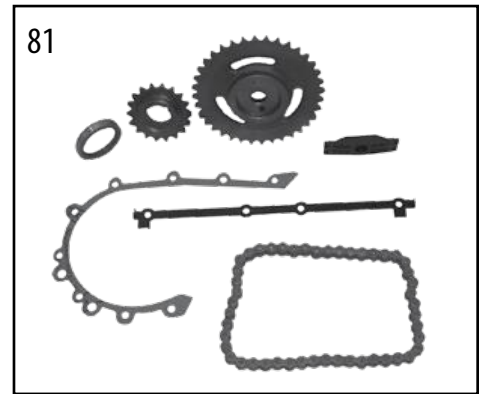

4.0 Liter (242) AMC Engine

ENGINE

Item #	Description	Years	Models	Comments	Replaces Part #
69	Transmission Mount Stabilizer	91/95	YJ	2 Required	J0945266
70	Transmission Mount Stud	91/95	YJ	At Crossmember	J5358879
71	Exhaust Insulator	87/95	XJ, MJ		53000101
72	Engine Mount	97/06	TJ	Left or Right	52019278
		87/01	YJ, XJ	LHD; Left or Right	52040267
		91/01	XJ	RHD; Left	52040267
		91/01	XJ	RHD; Right	52020018
		93/98	ZJ, ZG	Left	52018281
		93/98	ZJ, ZG	Right	52018280
		99/04	WJ, WG	Left	52058929
		99/04	WJ, WG	Right	52058928
73	Transmission Mount	97/06	TJ		52058551
		91/95	YJ		52002625
		87/99	XJ, MJ	w/o BA10/5 Transmission	52002334
		00/01	XJ		52059347AB
74	Transmission Mount	99/04	WJ, WG	w/ 4WD	52058994
		99/04	WJ	w/ 2WD	52058995
		97/98	ZJ		52058485
75	Transmission Mount	93/96	ZJ	w/ Automatic Transmission	52018857
		93/94	ZJ	w/ AX15 Transmission	52018096
76	Transmission Mount Bushing	93/94	ZJ	w/ AX15 Transmission	52017863
77	Transmission Mount	87/89	All	w/ BA10/5 Transmission	83505567
78	Engine Mount Kit	91/95	YJ	Incl. Engine Mounts, Transmission Mount, Isolators, & Studs	52019201K
79	Engine Mount Kit	87/89	XJ, MJ	w/ BA10/5 Transmission; Includes Engine Mounts & Transmission Mount	52019201KK
80	Engine Mount Kit	97/06	TJ	Includes Engine Mounts & Transmission Mount	52019278K
81	Timing Chain Kit	87/93	All	Includes Timing Chain, Sprockets, Guide, & Gaskets	33002977K
82	Timing Chain Kit	94/98	All	Includes Timing Chain, Sprockets, Guide, & Gaskets	53020444KE
83	Timing Chain Kit	99/06	All	Includes Timing Chain, Sprockets, Guide, & Gaskets	53020444KL
84	Oil Pan Kit	97/99	TJ	Includes Oil Pan & Gasket	53020833K
		91/98	YJ, ZJ, ZG	w/o Sensor Hole; Includes Oil Pan & Gasket	53020833K
		87/01	XJ, MJ	w/o Sensor Hole; Includes Oil Pan & Gasket	53020833K
85	Manifold Kit	91/99	TJ, YJ, XJ, MJ, ZJ	Includes Manifold & Gasket, Exhaust Seal, & Studs	4883385K
86	Stainless Steel Header Kit	91/99	TJ, YJ, XJ, MJ, ZJ	Includes Header, Gasket, Exhaust Seal, Studs, & Nuts	RT36001