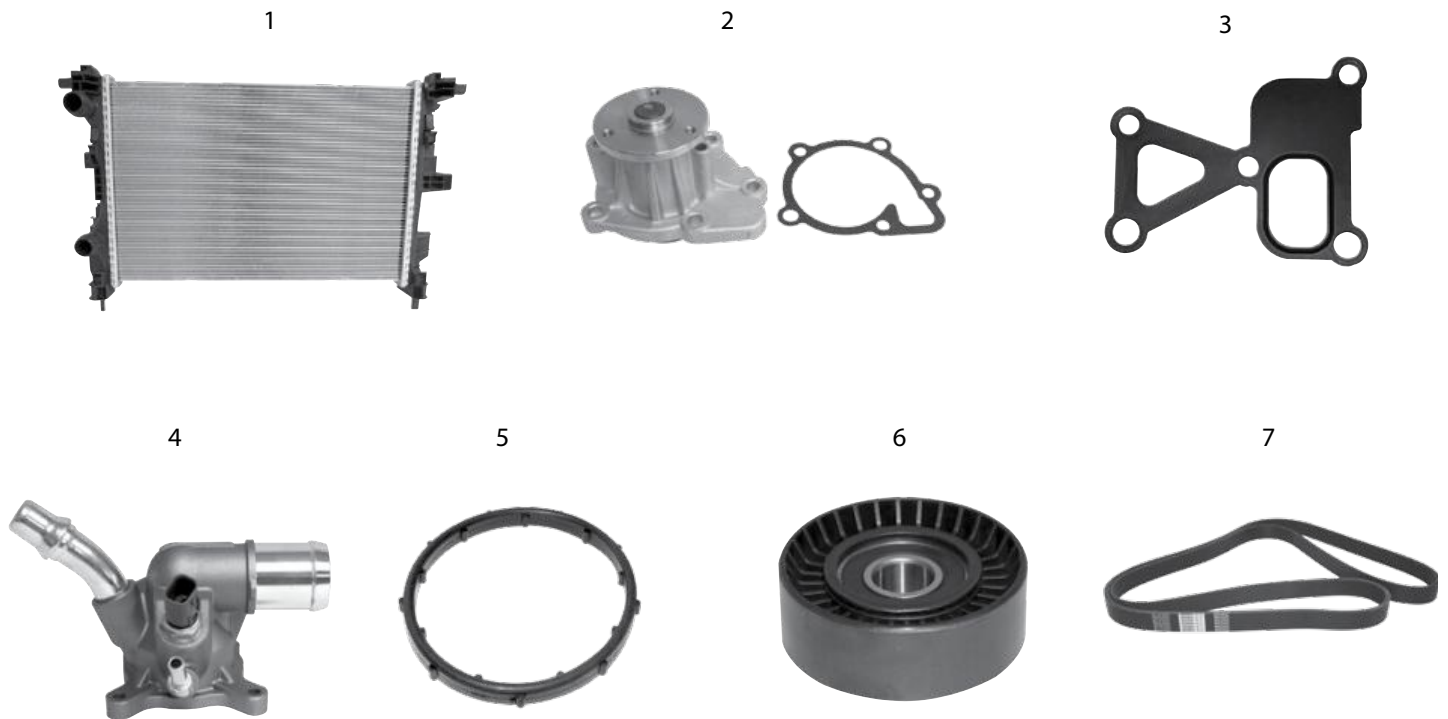

Item #	Description	Years	Engine	Comments	Replaces Part #
1	Radiator	15/17 15/17	1.4L 2.4L		68260449AA 68247208AA
2	Water Pump	15/17	2.4L	Includes Gasket	68046026AA
3	Water Pump Housing Gasket	15/17	2.4L	Water Pump Housing to Engine Block Gasket	5047390AA
4	Thermostat & Housing	15/17	2.4L	195°; Does Not Include Gasket	5047861AA
5	Thermostat Housing Gasket	15/17	2.4L		5047264AA*
6	Drive Belt Idler Pulley	15/17	2.4L	Smooth	4627312AA
7	Accessory Drive Belt	15/17	2.4L	79.0" Long; 6 Ribs	53010257

*This Part # not currently carried by Crown Automotive