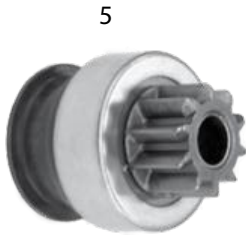

* This Part # not currently carried by Crown Automotive

Item #	Description	Years	Engine	Comments	Replaces Part #
21	Transfer Case Switch	07/17	All	w/ NV241, NV241OR Transfer Case	5083138AA
22	Transmission Input Speed Sensor	07/11	All	w/ 42RLE, 545RFE Transmission	4799061AB
23	Transmission Output Speed Sensor	07/11	All	w/ 42RLE Transmission	52854001AA
24	Transmission Speed Sensor Module	11/17	All	w/ W5A580 Transmission	52108308AC
25	Transmission Pressure Sensor Transducer	07/10	All	w/ 545RFE	4799758AD
26	Wheel Speed Sensor	07/17	All	Front, Left or Right	68003281AC
		07/17	All	Rear, Left or Right	52125003AB
27	Harness Repair Kit	07/17	3.8L	Rear Wheel Speed Sensor	5183448AA
Body Components					
28	Ambient Temperature Sensor	07/17	All		5149265AB
29	Brake Light Switch	07/17	All		56042023
30	Clockspring	07/12	All		5156106AD
		13/16	All	w/o RHD Letter Carrier Package (Until 5/1/16)	5156106AD
31	Door Jamb Switch	2007	All	Left or Right	4687558
32	TPMS Sensor	07/11	All	Non-Export	56029479AB
		07/11	All	Export	56029481AB
		2012	All		56029481AB
		13/17	All		56029398AB
33	Multifunction Switch	07/10	All	w/o Fog Lamps	5183952AF
		07/17	All	w/o Automatic Headlamps, w/ Fog Lamps	68041485AD
		11/17	All	w/ Automatic Headlamps, w/o Rear Fog Lamps	68015101AG
34	Trailer Hitch Harness	07/17	All		RT29005 