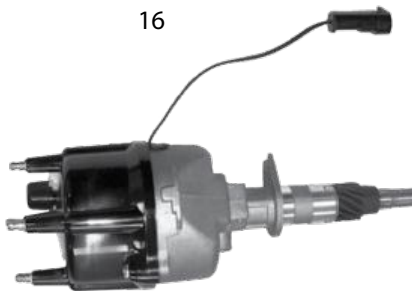

12

13

14

15

16

17

18

8

Item #	Description	Year	Engine	Comments	Replaces Part #
Engine Components					
12	Air Temperature Sensor	91/95	2.5L, 4.0L		33004280
13	Coolant Temperature Sensor	87/91	All	w/ Temperature Gauge (In Cylinder Head)	53005056
		92/95	2.5L, 4.0L	w/ Temperature Gauge	56027012
14	Coolant Temperature Switch	91/95	2.5L, 4.0L	w/ Temperature Light (In Thermostat Housing)	33004281
		92/95	2.5L, 4.0L	w/ Temperature Light (In Cylinder Head)	56026710
15	Crankshaft Position Sensor	87/90	2.5L	w/ Fuel Injection	T0739789
		91/92	2.5L		4638128
		93/95	2.5L		56026882
		91/92	4.0L		4638128
		93/95	4.0L	w/ Manual Transmission	56026882
		93/95	4.0L	w/ Automatic Transmission	56027280
16	Distributor	87/90	4.2L	Does not include Cap or Rotor	83506286
		91/95	4.0L	Includes Cap & Rotor	56027028
		94/95	2.5L	Includes Cap & Rotor	56027027AB
17	Distributor Cap	87/90	2.5L		J3234451
		87/90	4.2L	w/ Carburetor	J3230457
		91/93	2.5L	w/ Carburetor	J3234451
		91/93	2.5L	w/ Fuel Injection	53006152
		91/93	4.0L		33004024
		94/95	2.5L		53006152
		94/95	4.0L		56026876
18	Distributor Gear	87/90	2.5L, 4.2L		J8133652
		91/95	2.5L, 4.0L		83504635

Continued to Next Page . . .