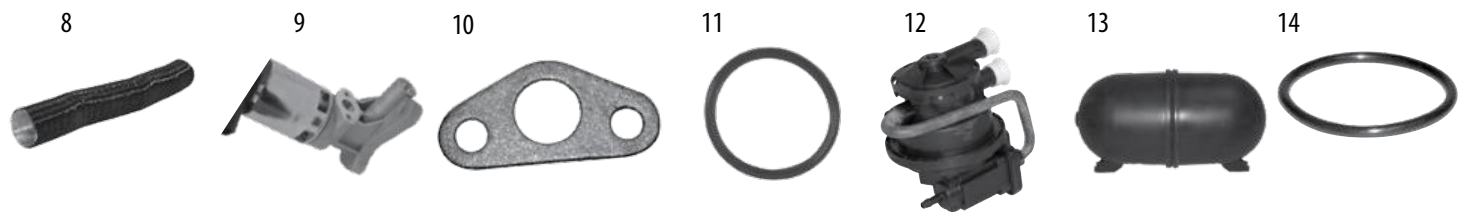

Item #	Description	Years	Model	Engine	Notes	Replaces Part #
XJ Cherokee, MJ Comanche 1984-2001						
1	PCV Valve	84/86	XJ, MJ	2.5L		J8132309
		87/92	XJ, MJ	2.5L	w/ Carburetor	J8132309
		84/86	XJ, MJ	2.8L		53000960
2	PCV Valve Elbow	84/90	XJ, MJ	2.5L	w/ Carburetor	J3236685
		1991	XJ, MJ	2.5L		53030591
		93/96	XJ	2.5L	w/ Carburetor; Rear	53030497
		98/00	XJ	2.5L		53030991
		91/93	XJ, MJ	4.0L	Front	53030591
		96/01	XJ	4.0L	Front	53030991
		97/01	XJ	4.0L	Rear	53030495
3	PCV Valve Grommet	94/01	XJ	2.5L, 4.0L	.94" ID	2946079
		87/90	XJ, MJ	4.0L	2.2mm ID	53004722
		87/93	XJ, MJ	2.5L	w/ EFI; 2.2mm ID	53004722
4	Crankcase Vent Tube	1997	XJ	2.5L	Valve Cover to Air Box	4854180
		97/01	XJ	4.0L	Valve Cover to Air Box	4854180
5	Check Valve	84/86	XJ, MJ	2.8L	Replaces Black Check Valve	J3228426
		84/86	XJ, MJ	2.5L	Replaces Black Check Valve	J3228426
		84/90	XJ, MJ	2.5L	Replaces Gray & White Check Valve	J3235938
6	Thermal Vacuum Switch	84/86	XJ, MJ	2.5L, 2.8L	w/ Carburetor (49 States)	J3237457
		87/96	XJ, MJ	2.5L	w/ Carburetor	J3237457
7	Vacuum Harness	1987	XJ, MJ	4.0L		53004379
		88/90	XJ, MJ	4.0L		53004838
8	Hot Air Duct	84/94	XJ, MJ	2.5L	w/ Carburetor	33003391
10	EGR Valve Gasket	84/93	XJ, MJ	2.5L		33004841
		94/96	XJ	2.5L	w/ Carburetor	33004841
		87/90	XJ, MJ	4.0L		J3221283
13	Vacuum Reservoir	91/96	XJ, MJ	2.5L, 4.0L		52004366