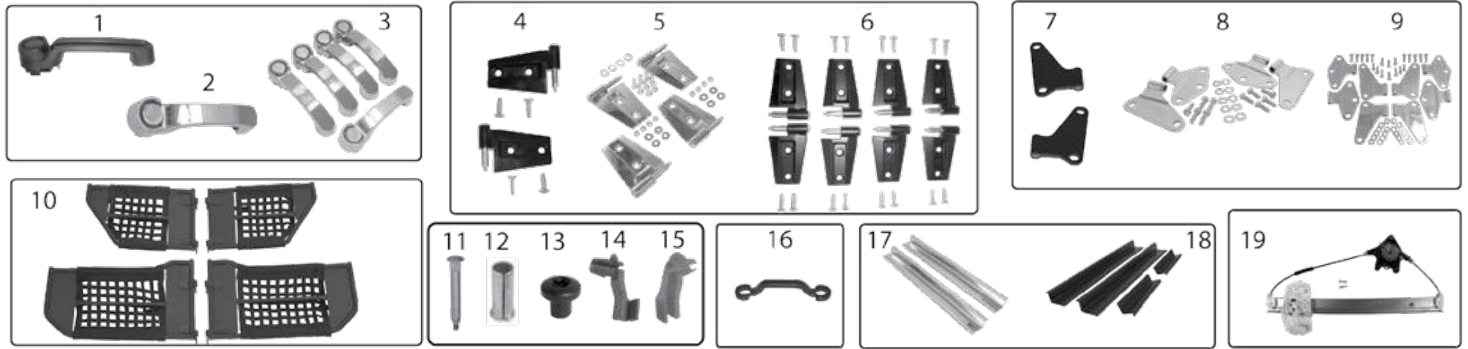

Item #	Description	Years	Position	Color	Quantity Included	Comments	Replaces Part #
Door & Related							
1	Door or Tailgate Handle	07/17	F or R, L or R	Black Textured	1		4589164AF
2	Door or Tailgate Handle	07/17	F or R, L or R	Stainless	1		RT34002
3	Door Handle Kit	07/17	L & R	Stainless	2	2-Door	RT34003
		07/17	F & R, L & R	Stainless	4	4-Door	RT34005
	Door & Tailgate Handle Kit	07/17	F & R, L & R	Stainless	3	2-Door & Tailgate	RT34004
		07/17	F & R, L & R	Stainless	5	4-Door & Tailgate	RT34006
4	Door Hinge	07/17	F or R, Left	Black Primed	1	Upper or Lower; Door Side	55395385AC
		07/17	F or R, Right	Black Primed	1	Upper or Lower; Door Side	55395384AC
	Door Hinge Set	07/17	F or R, L & R	Black Primed	2	Upper or Lower; Door Side	55395384K
5	Door Hinge Set	07/17	F & R, L & R	Stainless	4	Upper or Lower; Door Side; Includes Hardware	RT34071
		07/17	F & R, L & R	Black Primed	4	Upper or Lower; Door Side; Includes Hardware	55395384K4
6	Door Hinge Set	07/17	F & R, L & R	Stainless	8	Upper & Lower; Door Side; Includes Hardware	RT34079
		07/17	F & R, L & R	Black Primed	8	Upper & Lower; Door Side; Includes Hardware	55395384K8
7	Door Hinge	07/17	F or R, Right	Black Primed	1	Lower; Body Side	55395392AE
		07/17	F or R, Left	Black Primed	1	Lower; Body Side	55395393AE
8	Door Hinge Set	07/17	F & R, L or R	Stainless	4	Upper & Lower; Body Side; Includes Hardware	RT34070
9	Door Hinge Set	07/17	F & R, L & R	Stainless	8	Upper & Lower; Body Side; Includes Hardware	RT34069
10	Tube Door Set	07/17	Front, L & R	Black	2	2- Door; 1-1/4" Steel Tubing w/ Nylon Netting	RT25006
		07/17	F & R, L or R	Black	4	4- Door; 1-1/4" Steel Tubing w/ Nylon Netting	RT25007
11	Door Hinge Pin	07/17	F or R, L or R		1	Upper & Lower; Door Side; 2 Required Per Door	55395702AE
12	Door Hinge Pin Bushing	07/17	F or R, L or R		1	Upper & Lower; Body Side; 2 required Per Door	55395703AD
13	Door Hinge Nut	07/07	F or R, L or R	Black	1		6511744AA
14	Door Lock Rod Clip	07/17	F or R, L or R	Purple	1		4658444
15	Door Lock Rod Clip	07/17	F or R, L or R	Orange	1		4658445
16	Door Strap Footman Loop	07/17	F or R, L or R	Black	1	Attaches to the Door	55397012AA
17	Entry Guard Set	07/17	L & R	Stainless	2	2-Door	RT34072
		07/17	L & R	Black	2	2-Door	RT26049
18	Entry Guard Set	07/17	F & R, L & R	Stainless	4	4-Door	RT34073
		07/17	F & R, L & R	Black	4	4-Door	RT26050
19	Window Regulator	07/17	Front, Left		1	2 or 4-Door	68014949AA
		07/17	Front, Right		1	2 or 4-Door	68014948AA
		07/17	Rear, Left		1	4-Door	68014951AA
		07/17	Rear, Right		1	4-Door	68014950AA