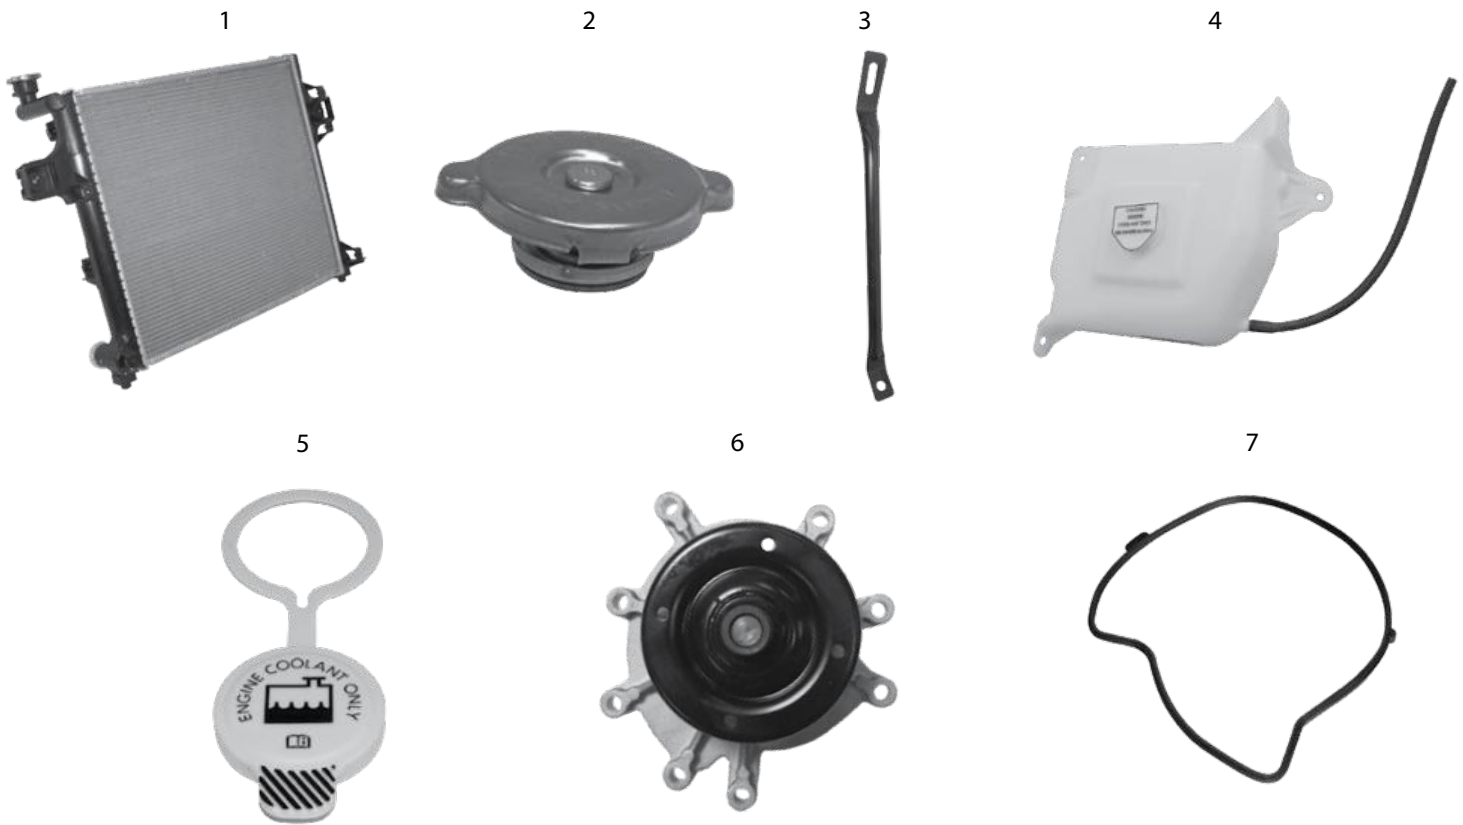

Item #	Description	Years	Model	Engine	Comments	Dimensions	Type	Replaces Part #
Radiators, Coolant Bottles & Related								
1	Radiator	05/10	WK, WH, XK, XH	3.7L, 4.7L				55116849AC
		05/10	WK, WH, XK, XH	5.7L				55116842AB
		06/10	WK, WH	6.1L				55116849AC
2	Radiator Cap	05/10	WK, WH, XK, XH	3.7L, 5.7L	18 psi			52079799AA
		05/09	WK, WH, XK, XH	4.7L	18 psi			52079799AA
		06/10	WK, WH	6.1L	18 psi			52079799AA
3	Radiator Support Brace	05/10	WK, WH	All				55394098AE
4	Coolant Bottle	08/10	WK, XK	3.7L, 5.7L, 6.1L				55038011AB
		08/09	WK, XK	4.7L				55038011AB
5	Coolant Bottle Cap	05/07	WK, WH, XK, XH	All	Snap On Type			55056382AA
		08/09	WK, WH, XK, XH	4.7L	Snap On Type			55111074AA
		08/10	WK, WH, XK, XH	3.7L, 5.7L, 6.1L	Snap On Type			55111074AA
		2008	WK	3.0L Dsl.	Screw On Type; 16 psi			4596198
Water Pumps & Related								
6	Water Pump	05/10	WK, WH, XK, XH	3.7L	Includes Gasket			53020873AC
		05/09	WK, WH, XK, XH	4.7L	Includes Gasket			53020873AC
		05/08	WK, WH, XK, XH	5.7L	Includes Gasket			4792838AB
		09/10	WK, WH, XK, XH	5.7L	Includes Gasket			53022095AF
		06/10	WK, WH	6.1L	Includes Gasket			4792838AB
		05/10	WK, WH, XH	3.0L Dsl.	Includes Gasket			5175580AA
7	Water Pump Gasket	05/10	WK, WH, XK, XH	3.7L, 4.7L				53020865
		05/10	WK, WH, XK, XH	5.7L				4792922AA
		06/10	WK, WH	6.1L				4792922AA