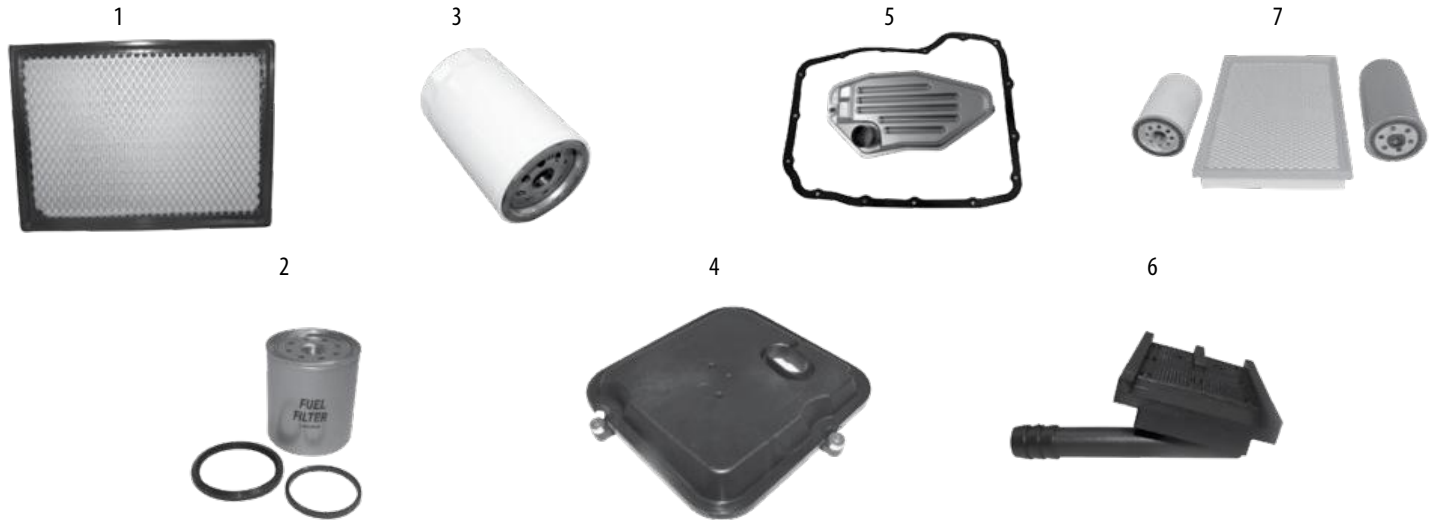

KJ Liberty 2002-2007

Item #	Description	Year	Engine / Transmission	Comments	Replaces Part #
1	Air Filter	02/05	2.4L		5019443AA
		02/07	2.5L Dsl., 2.8L Dsl., 3.7L		5018777AA
2	Fuel Filter	02/03	2.4L, 3.7L Gas		52100402AF
		02/04	2.5L Turbo Dsl.		52128698AA
		03/04	2.8L Turbo Dsl.		52128698AA
		05/07	2.8L Turbo Dsl.		52129238AA
3	Oil Filter	02/05	2.4L		4105409
		02/07	3.7L		4781452AA
		03/07	2.5L, 2.8 Turbo Dsl.		5003558AA
4	Transmission Filter	02/03	45RFE	w/ 4WD; Primary Transmission Filter	4799507AA
		02/03	45RFE		4799662
		03/07	42RLE		52852913AB
		04/07	545RLE	w/ 4WD; Primary Transmission Filter	4799507AA
		04/07	545RFE		4799662
5	Transmission Filter Kit	02/03	545RFE	w/ 2WD; Includes Filter, Pan Gasket, & Sump Seal	5015267AD
		04/07	545RFE	w/ 4WD; Includes Primary Filter, Cooler Filter (Spin-on) & Gasket	5179267AC
		02/03	42RLE	w/ 4WD; Includes Primary Filter, Cooler Filter (Spin-on) & Gasket	5179267AC
		03/10	42RLE		52852913K
6	Transfer Case Filter	02/07	45RFE	NP231, NP242 Transfer Case	4338943
7	Master Filter Kit	02/04	2.5L Dsl.	Includes #s 1, 2, 3	MFK4
		03/04	2.8L Dsl.	Includes #s 1, 2, 3	MFK4
		05/07	2.8L Dsl.	Includes #s 1, 2, 3	MFK5