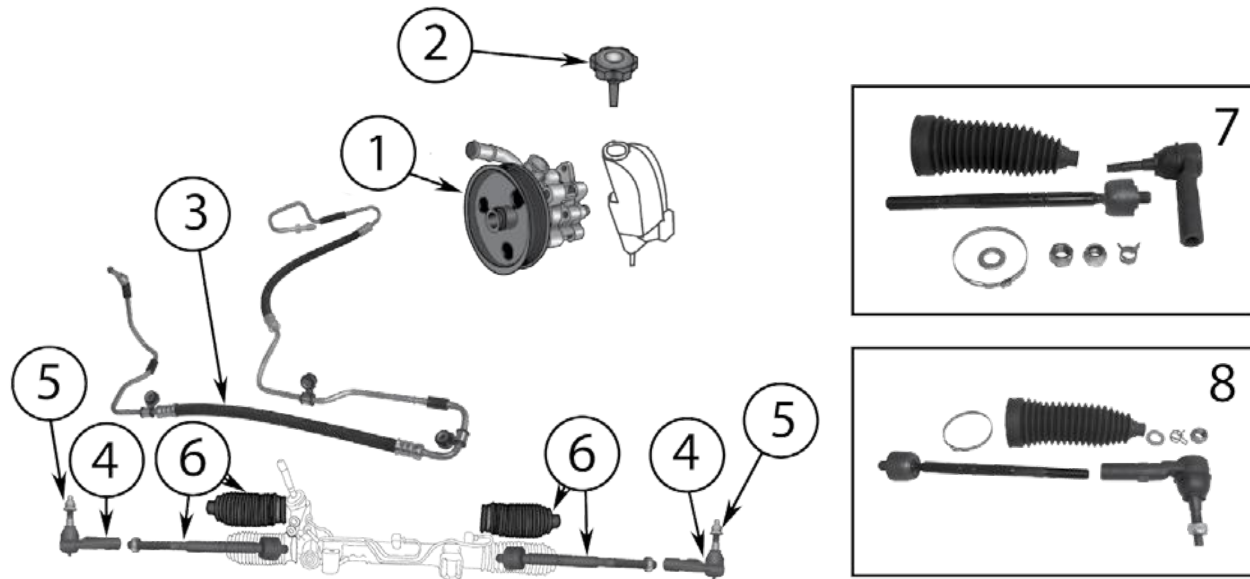

STEERING

WK / WH Grand Cherokee, XK / XH Commander 2005-2010

Item #	Description	Position	Years	Comments	Replaces Part #
1	Power Steering Pump		05/10	5.7L Engine, Includes Pulley	52089883AD
2	Power Steering Reservoir Cap		05/10	3.0L Diesel, 3.7L, 4.7L, 5.7L Engines	5143614AA
3	Power Steering Pressure Hose		05/10	3.7L, 4.7L Engines	52089325AD
4	Tie Rod End	Left	05/10		5143555AA
		Right	05/10		5143556AA
5	Tie Rod End Nut	Left or Right	05/10		6505623AA
6	Inner Tie Rod	Left or Right	05/10		68066486AA
7	Tie Rod End Kit	Left	05/10		TRK1
8	Tie Rod End Kit	Right	05/10		TRK2