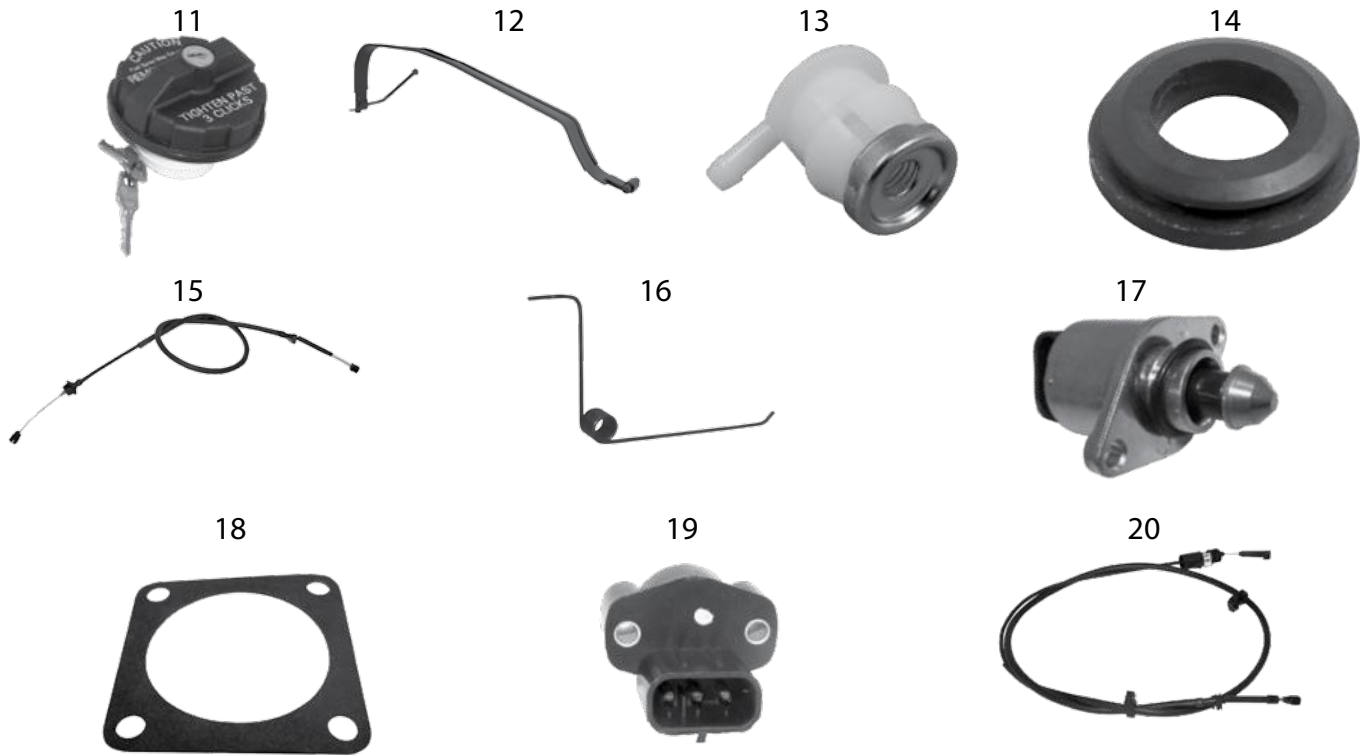

FUEL

ZJ, ZG Grand Cherokee 1993-1998

Item #	Description	Model	Years	Engine	Comments	Replaces Part #
Fuel Tank & Related						
11	Fuel Filler Cap	ZJ	93/98	All	Non-Locking	52003774
		ZJ	93/98	All	Locking w/ Coded Cylinder	82400041
12	Fuel Tank Strap	ZJ, ZG	93/98	All	L or R (2 Needed)	52100128
13	Fuel Tank Vent Valve	ZJ	93/96	All		J5360058
14	Fuel Vapor Valve Seal	ZJ	93/96	All		52018823
Throttle Body & Related						
15	Accelerator Cable	ZJ	1993	4.0L	w/ Manual Transmission	52078443*
		ZJ	93/96	4.0L	w/ Automatic Transmission	52078530
		ZJ, ZG	97/98	4.0L	LHD	4854098 *
		ZJ	93/95	5.2L		52078800
		ZJ, ZG	94/98	5.2L, 5.9L		53032349 *
16	Accelerator Pedal Return Spring	ZJ, ZG	93/98	All		52078168
17	Idle Air Control Valve	ZJ	93/97	4.0L		4637071
		ZJ, ZG	1998	4.0L		4874373AB
		ZJ, ZG	93/98	5.2L		53030450
		ZJ, ZG	1998	5.9L		53030450
18	Throttle Body Gasket	ZJ, ZG	93/98	4.0L		53007543
19	Throttle Position Sensor	ZJ	93/96	4.0L		4626051
		ZJ, ZG	97/98	4.0L		4874371AC
		ZJ	93/96	5.2L		4778463
		ZJ, ZG	97/98	5.2L, 5.9L		4882219
20	Throttle Valve Cable	ZJ	94/98	4.0L	w/ Automatic Transmission	52104352AA
		ZJ	97/98	5.2L, 5.9L		52104030AB