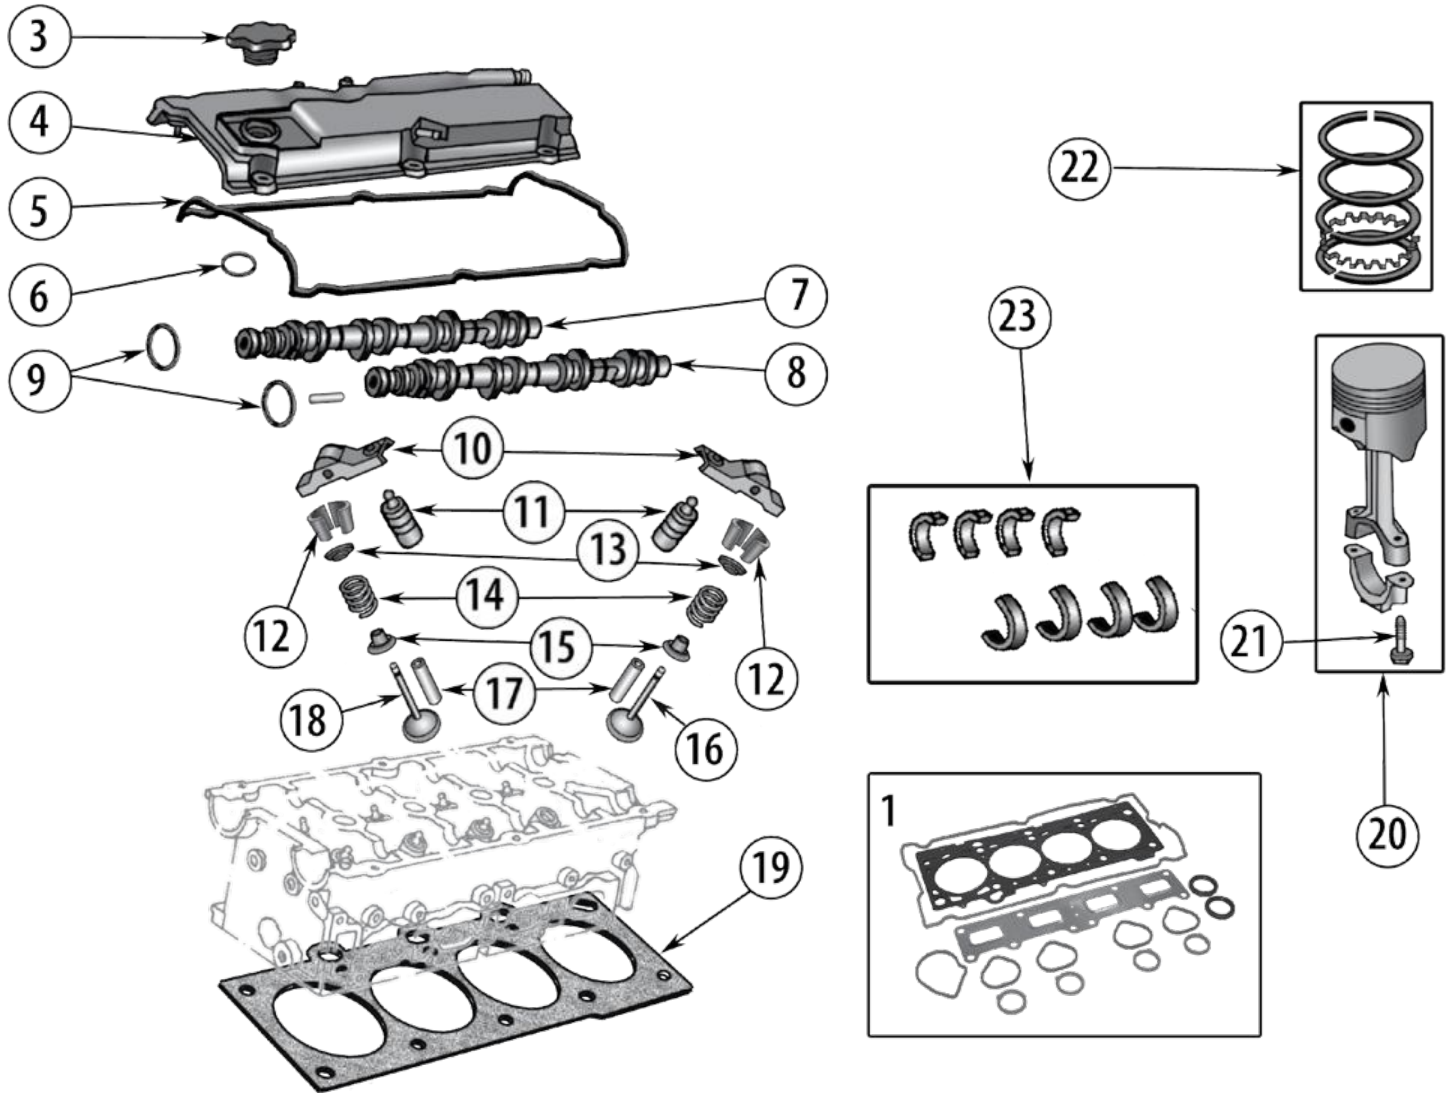

2.4 Liter Daimler-Chrysler Engine

ENGINE

Item #	Description	Years	Models	Comments	Replaces Part #
1	Upper Gasket Set	02/06	All		5072474AC
2	Lower Gasket Set	02/06	All	Not Pictured	5072475AA *
3	Oil Filler Cap	02/06	All		4777536
4	Valve Cover	02/06	All		53010493AD *
5	Valve Cover Gasket	02/06	All		4777478
6	Spark Plug Well Gasket	02/06	All	4 required	4777477
7	Camshaft	02/06	All	Intake	4781681AB *
8	Camshaft	02/04	All	Exhaust	4781679AA *
		05/06	All	Exhaust	4781679AB *
9	Camshaft Seal	02/06	All	Front	4777086
10	Rocker Arm	02/06	All	Intake or Exhaust	4884042AA
11	Lifter	02/06	All	Intake or Exhaust	4777976AA
12	Valve Spring Lock	02/06	All	Intake or Exhaust; 2 Required Per Valve	4777050AC
13	Valve Spring Retainer	02/06	All	Intake or Exhaust	4648682AB *
14	Valve Spring	02/06	All	Intake or Exhaust	4648907AA *
15	Valve Seal	02/06	All	Intake or Exhaust	4648619
16	Exhaust Valve	02/06	All	Standard	4884690AA
17	Valve Guide	02/06	All	Intake or Exhaust; 7mm Oversize	4667411 *
18	Intake Valve	02/06	All	Standard	4884691AA
19	Cylinder Head Gasket	02/06	All		4884443AD
20	Piston, Pin, & Connecting Rod	02/03	All		5066565AA *
		04/05	KJ		5066565AB *
		04/05	TJ		5142303AA *
		2006	TJ		4648828AE *
21	Connecting Rod Bolt	02/05	All		6503116 *
		2006	TJ		6508307AA *
22	Piston Ring Set	02/06	All	Standard; For 4 Pistons	5073524AA
23	Connecting Rod Bearing Set	02/06	All	Standard	5093448K
		02/06	All	.5mm Undersize	5093448K5
		02/06	All	.75mm Undersize	5093448K75
		02/06	All	.25mm Undersize	5093450K

* This Part # not currently carried by Crown Automotive

Continued to Next Page . . .