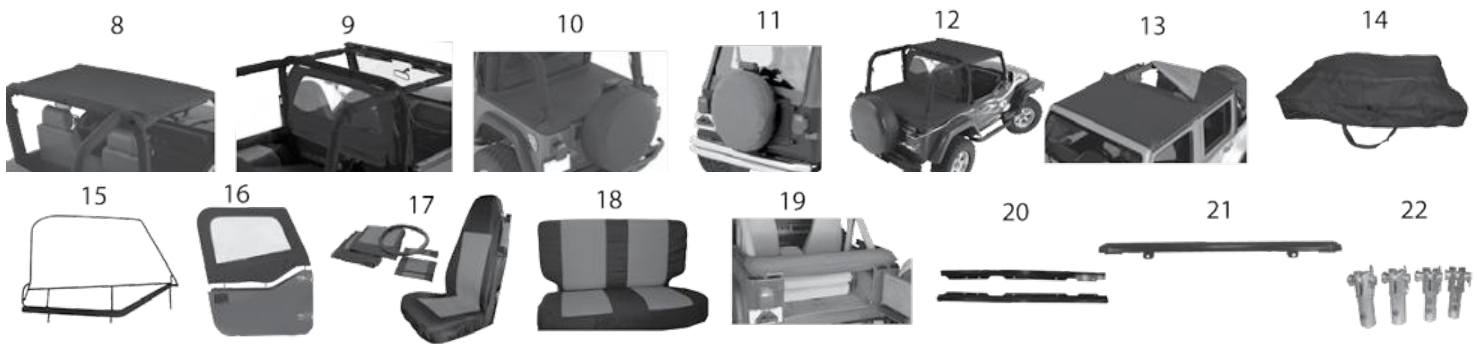

Item #	Description	Year	Color	Door Style	Body Style	Tinted Windows	Comments	Replaces Part #
11	Spare Tire Cover	97/06	Black Vinyl	N/A	Either	N/A	Fits 27" to 29" Tire	TC272901
		97/06	Gray	N/A	Either	N/A	Fits 27" to 29" Tire	TC272909
		97/06	Black Denim	N/A	Either	N/A	Fits 27" to 29" Tire	TC272915
		97/06	Spice	N/A	Either	N/A	Fits 27" to 29" Tire	TC272937
		97/06	Black Vinyl	N/A	Either	N/A	Fits 30" to 32" Tire	TC303201
		97/06	Gray	N/A	Either	N/A	Fits 30" to 32" Tire	TC303209
		97/06	Black Denim	N/A	Either	N/A	Fits 30" to 32" Tire	TC303215
		97/06	Spice	N/A	Either	N/A	Fits 30" to 32" Tire	TC303237
		97/06	Black Diamond	N/A	Either	N/A	Fits 33" to 35" Tire	TC333535
		97/06	Spice	N/A	Either	N/A	Fits 33" to 35" Tire	TC333537
12	Cover All Kit	97/06	Black Diamond	N/A	TJ	N/A	Incl. Item #s 8, 9, 10; Factory Soft Top Hardware Required	CA10335
		97/06	Spice	N/A	TJ	N/A	Incl. Item #s 8, 9, 10; Factory Soft Top Hardware Required	CA10337
13	Combo Beach Topper	97/06	Black Mesh	N/A	TJ	N/A		CB20011
		97/06	Black Denim	N/A	TJ	N/A		CB20015
		97/06	Spice Diamond	N/A	TJ	N/A		CB20037
14	Window Storage Bag	97/06	Black	N/A	Either	N/A	SB40002	
15	Door Frame Set	97/06	Black	Soft Upper	Either	N/A	Upper; L & R	DF200TJ
16	Door Skin Set	97/06	Black Denim	Soft Upper	Either	N	Upper; L & R	DS10115
		97/06	Black Diamond	Soft Upper	Either	N	Upper; L & R	DS10135
		97/06	Spice	Soft Upper	Either	N	Upper; L & R	DS10137
17	Seat Cover Set	97/02	Black/Gray	N/A	Either	N/A	See Note #1	SC10021
		97/02	Black/Tan	N/A	Either	N/A	See Note #1	SC10024
		97/02	Black/Red	N/A	Either	N/A	See Note #1	SC10030
		03/06	Black/Gray	N/A	Either	N/A	See Note #1	SCP20021
		03/06	Black/Red	N/A	Either	N/A	See Note #1	SCP20030
18	Seat Cover Set	97/02	Black/Gray	N/A	Either	N/A	Rear; Incl. Polycanvas Seat Cover & Seat Belt Pads	SCP20121
		97/02	Black/Tan	N/A	Either	N/A	Rear; Incl. Polycanvas Seat Cover & Seat Belt Pads	SCP20124
		97/02	Black/Red	N/A	Either	N/A	Rear; Incl. Polycanvas Seat Cover & Seat Belt Pads	SCP20130
		03/06	Black/Gray	N/A	Either	N/A	Rear; Incl. Polycanvas Seat Cover & Seat Belt Pads	SCP20221
		03/06	Black/Tan	N/A	Either	N/A	Rear; Incl. Polycanvas Seat Cover & Seat Belt Pads	SCP20224
		03/06	Black/Red	N/A	Either	N/A	Rear; Incl. Polycanvas Seat Cover & Seat Belt Pads	SCP20230
19	Soft Top Storage Sleeve	97/06	Gray	N/A	Either	N/A		SB10009
		97/06	Black Denim	N/A	Either	N/A		SB10015
		97/06	Spice	N/A	Either	N/A		SB10037
20	Windshield Channel	97/02	N/A	N/A	Either	N/A	Drill-In; Includes Hardware	RT26065
21	Windshield Channel	97/06	N/A	N/A	Either	N/A	No-Drill	RT26066
22	Soft Top Disconnect Kit	97/06	Aluminum	N/A	Either	N/A	w/ Factory Soft Top	RT26062
		97/06	Black	N/A	Either	N/A	w/ Factory Soft Top	RT26063

Note #1: Front; Includes Polycanvas Seat Covers, Seat Belt Pads, & Steering Wheel Cover