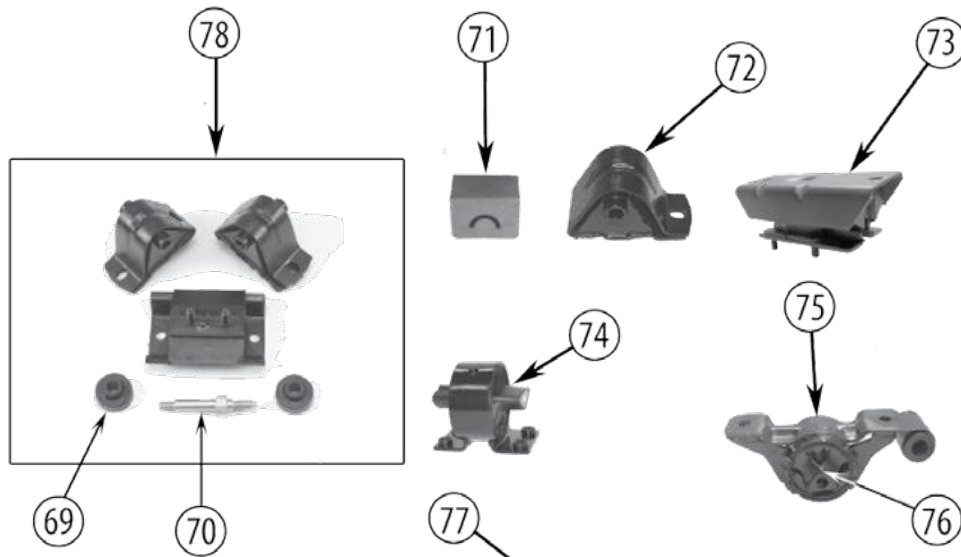

4.0 Liter (242) AMC Engine

ENGINE

Item #	Description	Years	Models	Comments	Replaces Part #
69	Transmission Mount Stabilizer	91/95	YJ	2 Required	J0945266
70	Transmission Mount Stud	91/95	YJ	At Crossmember	J5358879
71	Exhaust Insulator	87/95	XJ, MJ		53000101
72	Engine Mount	97/06	TJ	Left or Right	52019278
		87/01	YJ, XJ	LHD; Left or Right	52040267
		91/01	XJ	RHD; Left	52040267
		91/01	XJ	RHD; Right	52020018
		93/98	ZJ, ZG	Left	52018281
		93/98	ZJ, ZG	Right	52018280
		99/04	WJ, WG	Left	52058929
		99/04	WJ, WG	Right	52058928
73	Transmission Mount	97/06	TJ		52058551
		91/95	YJ		52002625
		87/99	XJ, MJ	w/o BA10/5 Transmission	52002334
		00/01	XJ		52059347AB
74	Transmission Mount	99/04	WJ, WG	w/ 4WD	52058994
		99/04	WJ	w/ 2WD	52058995
		97/98	ZJ		52058485
75	Transmission Mount	93/96	ZJ	w/ Automatic Transmission	52018857
		93/94	ZJ	w/ AX15 Transmission	52018096
76	Transmission Mount Bushing	93/94	ZJ	w/ AX15 Transmission	52017863
77	Transmission Mount	87/89	All	w/ BA10/5 Transmission	83505567
78	Engine Mount Kit	91/95	YJ	Incl. Engine Mounts, Transmission Mount, Isolators, & Studs	52019201K
79	Engine Mount Kit	87/89	XJ, MJ	w/ BA10/5 Transmission; Includes Engine Mounts & Transmission Mount	52019201KK
80	Engine Mount Kit	97/06	TJ	Includes Engine Mounts & Transmission Mount	52019278K
81	Timing Chain Kit	87/93	All	Includes Timing Chain, Sprockets, Guide, & Gaskets	33002977K
82	Timing Chain Kit	94/98	All	Includes Timing Chain, Sprockets, Guide, & Gaskets	53020444KE
83	Timing Chain Kit	99/06	All	Includes Timing Chain, Sprockets, Guide, & Gaskets	53020444KL
84	Oil Pan Kit	97/99	TJ	Includes Oil Pan & Gasket	53020833K
		91/98	YJ, ZJ, ZG	w/o Sensor Hole; Includes Oil Pan & Gasket	53020833K
		87/01	XJ, MJ	w/o Sensor Hole; Includes Oil Pan & Gasket	53020833K
85	Manifold Kit	91/99	TJ, YJ, XJ, MJ, ZJ	Includes Manifold & Gasket, Exhaust Seal, & Studs	4883385K
86	Stainless Steel Header Kit	91/99	TJ, YJ, XJ, MJ, ZJ	Includes Header, Gasket, Exhaust Seal, Studs, & Nuts	RT36001