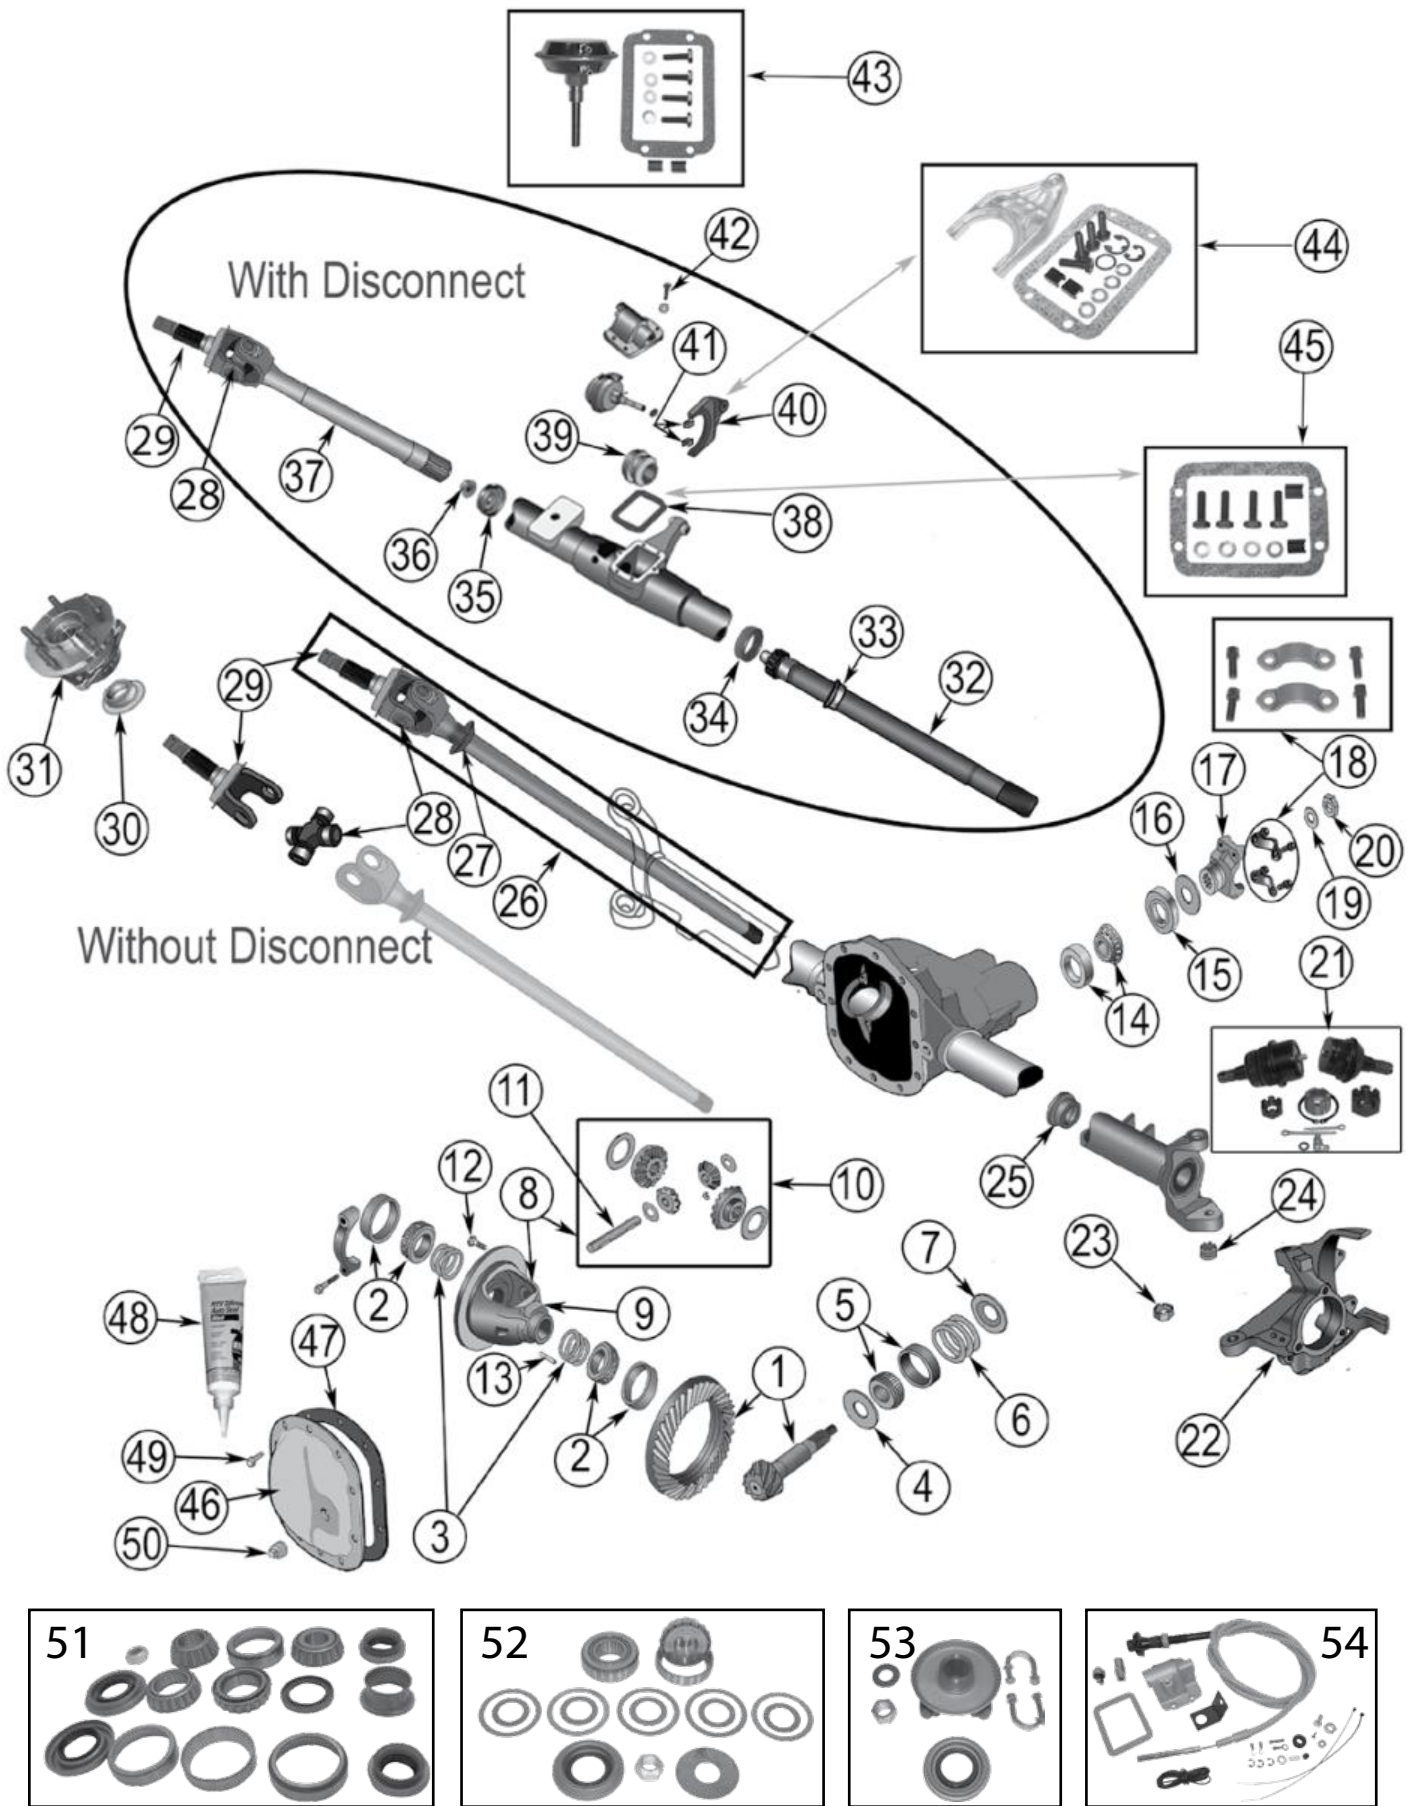

Item#	Description	Years	Comments	Ratio	Replaces Part #
26	Axle Shaft Assembly	87/95	Left, w/o ABS, w/ or w/o Disconnect	All	4874303
		87/95	Right, w/o ABS, w/o Disconnect	All	4874302
27	Slinger, Inner Axle Shaft	87/89	Steel	All	J8126232
		90/95	Plastic	All	4797769
28	U-Joint, Axle Shaft	87/95	(1.06" Cap) (w/o ABS)	All	J8136616
		87/95	(1.06" Cap) (w/o ABS) Heavy Duty	All	8126637SP
		91/95	(1.187" Cap) (w/ ABS)	All	J8126638
		91/95	(1.187" Cap) (w/ ABS) Heavy Duty	All	8126638SP
29	Shaft, Axle Outer	87/95	w/o ABS	All	83500184
		91/95	w/ ABS	All	4713190
30	Slinger, Outer Axle Shaft	87/95	w/o ABS	All	83500201
31	Hub Assembly	87/89		All	53000228
		90/95		All	53007449
32	Shaft, Intermediate Axle	87/95	w/ Disconnect	All	5252594
33	Collar, Intermediate Axle	90/95	w/ Disconnect	All	5252687
34	Bearing, Intermediate Axle	87/89	w/ Disconnect	All	J8133622
35	Seal, Intermediate Axle	87/95	2.29" O.D.	All	83500199
		87/95	2.12" O.D.	All	83503504
36	Bearing, Outer Shaft	87/89	w/ Disconnect	All	J8134213
		90/95	w/ Disconnect	All	5252686
37	Axle Shaft Assembly	87/95	Left, w/o ABS, w/ or w/o Disconnect	All	4874303
		87/95	Right, w/o ABS, w/ Disconnect	All	5252145
		91/95	Left, w/ ABS, w/ or w/o Disconnect	All	4874307
		91/95	Right, w/ ABS, w/ Disconnect	All	4741033
38	Cover Gasket, Disconnect Housing	87/95	w/ Disconnect	All	4137732
39	Shift Collar	87/95	w/ Disconnect	All	83504813
40	Shift Fork	87/95	w/ Disconnect; OE Style Aluminum	All	83503695
		87/95	w/ Disconnect; HD Upgrade, Cast Iron	All	4137727
41	Insert, Shift Fork	87/95	w/ Disconnect	All	4137731
42	Bolt, Disconnect Housing	87/95	w/ Disconnect	All	4137734
43	Vacuum Motor Kit, Disconnect	87/90	w/ Disconnect; 3 Ports	All	83503113
		91/95	w/ Disconnect; 2 Ports	All	4506116
44	Fork Kit, Disconnect	87/95	w/ Disconnect	All	5252599
	Heavy Duty Shift Fork Kit	87/95	w/ Disconnect	All	RT23004
45	Clip Kit, Shift Fork	87/95	w/ Disconnect	All	J8133708
46	Differential Cover	87/95	Includes Bolts & Fill Plug	All	4713451
	HD Differential Cover	87/95	Red; Includes Bolts, Fill Plug & RTV	All	RT20024
	HD Differential Cover	87/95	Black; Includes Bolts, Fill Plug & RTV	All	RT20030
47	Gasket, Differential Cover	87/95	Paper	All	J8120360
48	Sealant, RTV	87/95		All	J8993317
49	Bolt, Differential Cover	87/95	10 Required	All	J0273573
50	Plug, Differential Cover	87/95	1/2"-14	All	J4004751
51	Bearing & Seal Kit	87/95	Includes 2, 5, 14, 15, 25, 20, 35	All	D30EMASKIT
52	Pinion Bearing Kit	87/95	Includes 5, 6, 14, 15, 16, 20	All	D30EPBK
53	U-Bolt Yoke Kit	87/95	Includes Yoke, Seal, Nut, & U-Bolts	All	D3044YOKEUBK
54	Secure Disconnect Lock Kit	87/95	w/ Disconnect w/ 0"-3" Lift	All	RT23002
		87/95	w/ Disconnect w/ 3"+ Lift	All	RT23003