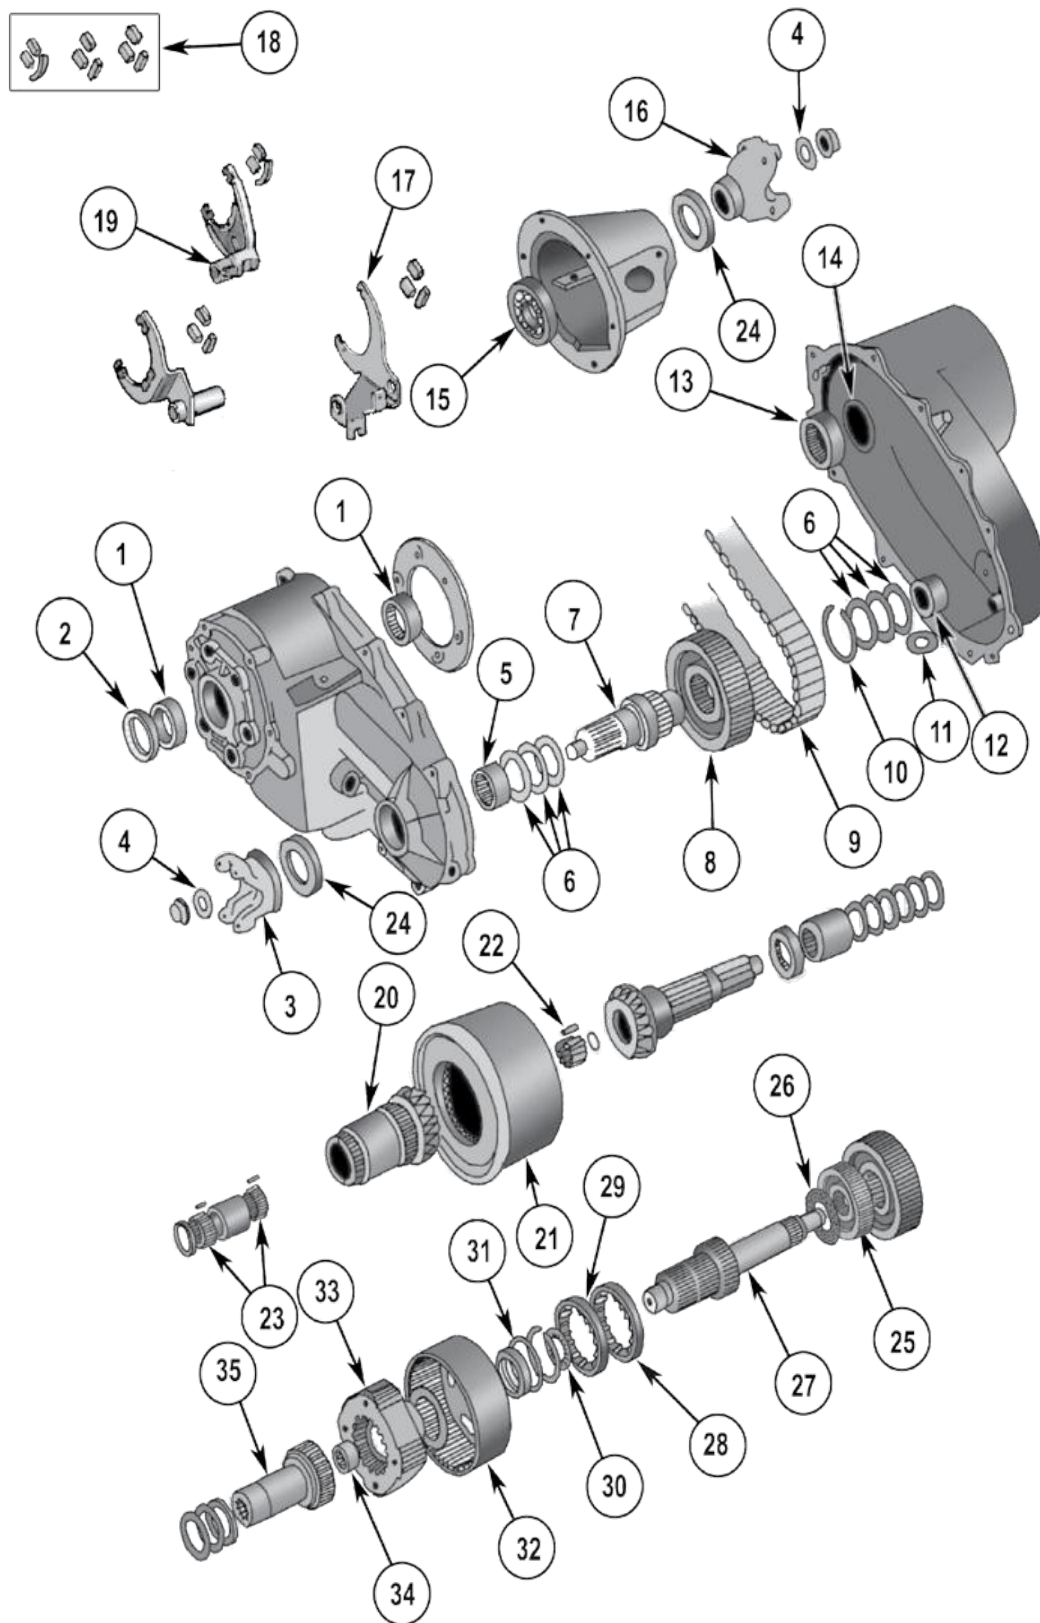

Item #	Description	Comments	Replaces Part #
1	Bearing, Input Shaft		J8130868
2	Seal, Input Shaft		J5359457
3	Yoke, Front Output		4856142
4	Seal Washer, Output Shaft	Front or Rear	J8130815
5	Bearing, Front Output Shaft	Front	J8130869
6	Bearing Assembly, Front Output Shaft	2 Required	J8130819
7	Shaft, Front Output		J8130850 *
8	Sprocket, Drive		83500491 *
9	Chain, Transfer Case	49 Links	J8130831 *
10	Retaining Ring		J8130802 *
11	Magnet		3681601
12	Bearing, Front Output Shaft	Rear	4269189
13	Bearing, Rear Output Shaft	Front	J8133644 *
14	Seal, Rear Output		J8130982
15	Bearing, Rear Output Shaft	Rear	J8136626
16	Yoke, Rear Output	84/89 90/91	83503578 * 13775 *
17	Fork, Mode Shift		J8134275 *
18	Pad Kit, Shift Fork		15866
19	Fork, Range Shift		15618
20	Side Gear		13836 *
21	Viscous Coupling	NP228 NP229	83502517 * J8130800 *
22	Roller Bearing		J8130804 *
23	Roller Kit, Side Gear	Includes 85 Roller Bearings	J8130846
24	Seal, Output Shaft	Front or Rear	4762899
25	Side Clutch Gear		J8133633 *
26	Main Shaft Thrust Washer		J8130844 *
27	Main Shaft		15636 *
28	Collar, Shift		16111 *
29	Collar, Shift		16112 *
30	Thrust Bearing, Main Shaft		J8130879
31	Thrust Washer		4167959 *
32	Annulus Gear		4167954 *
33	Planetary Gear		4329198 *
34	Bearing, Input Shaft	Rear	J8130878
35	Shaft, Input		83500492

* This Part # not currently carried by Crown Automotive