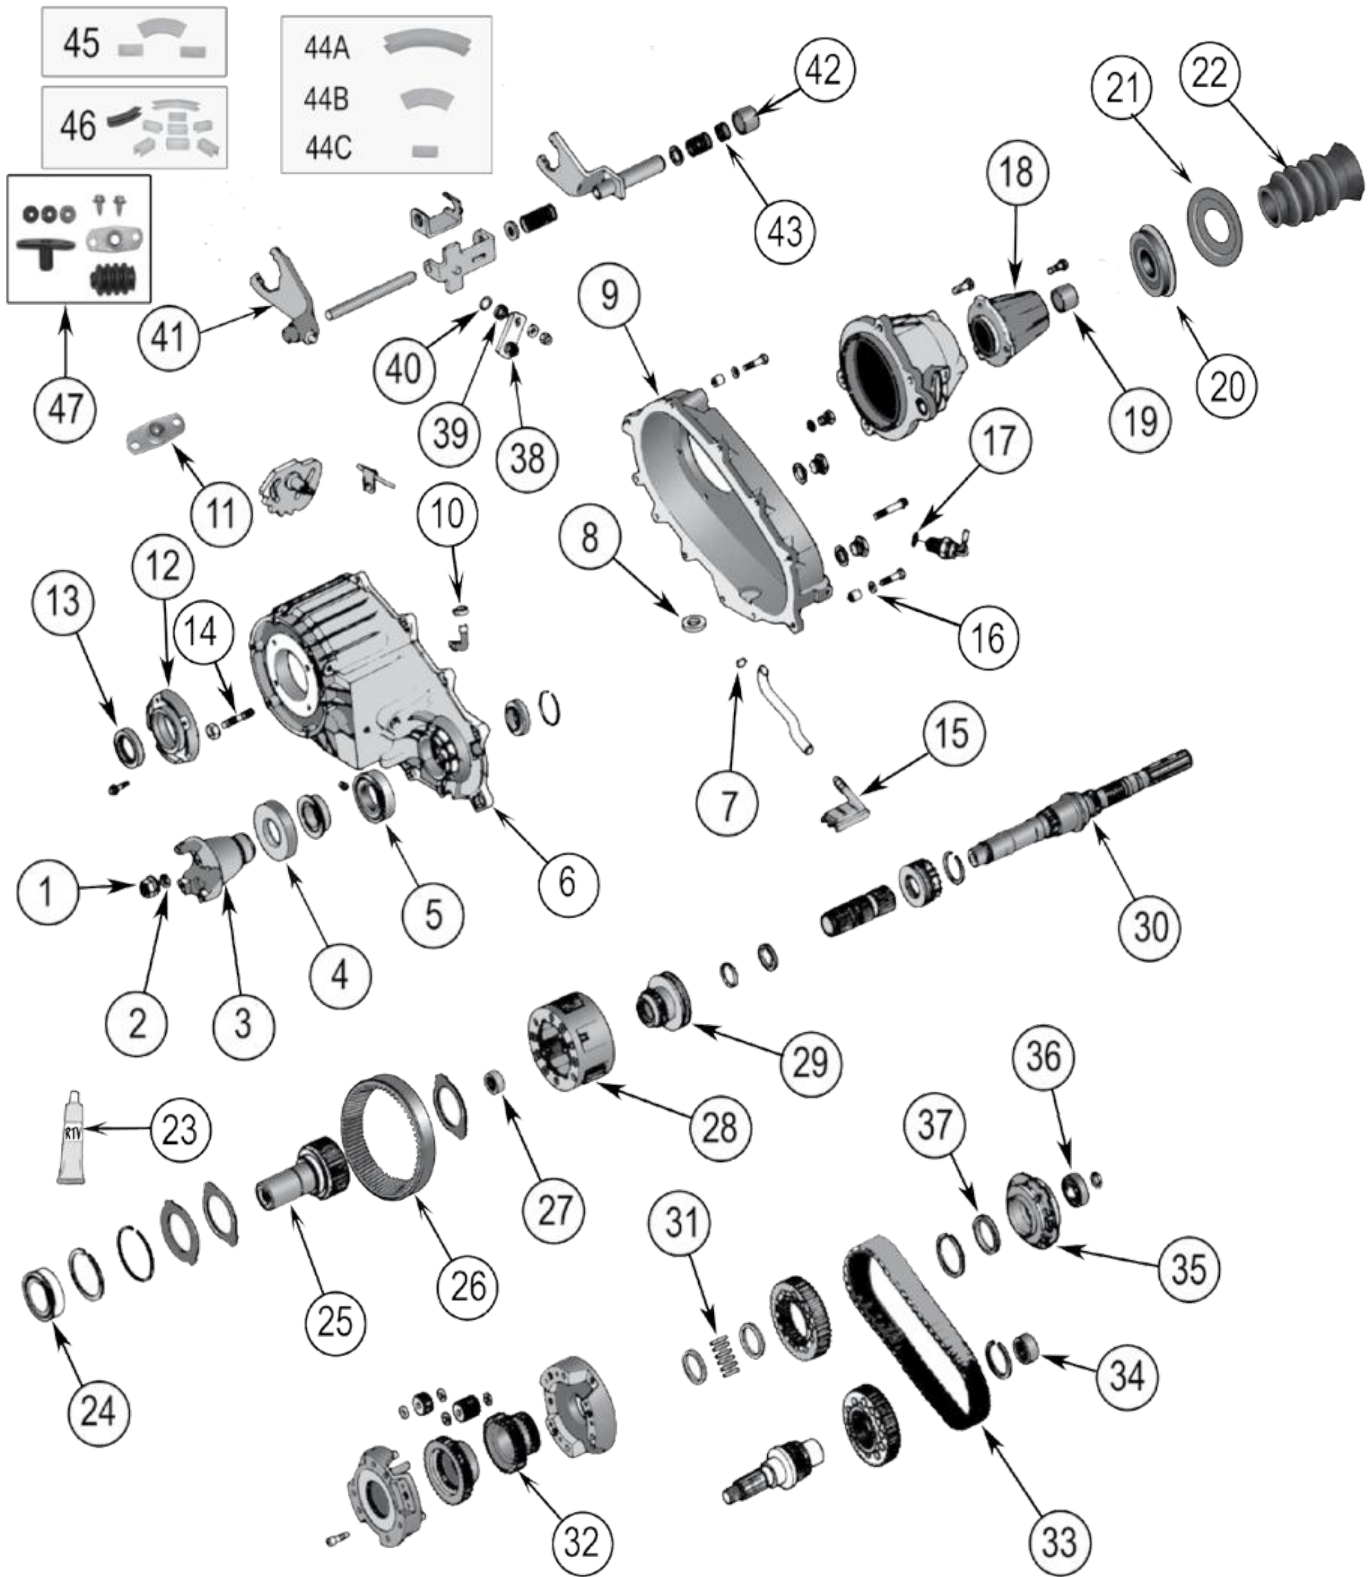

Item #	Description	Year/Model	Comments	Replaces Part #
1	Nut, Front Yoke			J3182601
2	Washer Seal, Yoke		Front; Rubber	4210973
3	Yoke, Transfer Case	87/95 XJ, ZJ 96/01 XJ, ZJ		4856142 4798138
4	Seal, Output, Front	87/90 XJ 91/93 XJ 93/95 ZJ 94/96 XJ 96/98 ZJ, ZG 97/07 TJ, XJ, WJ, WG, KJ	w/ Lip on Seal	83505290 83505290 4762899 4762899 4798125 4798125
5	Bearing, Front Output		Front	83300000
6	Case Half, Front	93/95 ZJ		4638947 *
7	O-Ring, Oil Pickup Tube			4338942
8	Magnet			3681601
9	Case Half, Rear	XJ, ZJ, WJ		4886373AA
10	Clamp	87/90		J4006047
11	Bearing, Shift	XJ, ZJ, ZG		52078134
12	Retainer, Bearing	87/90 91/07		4338972 4338973
13	Seal, Input	87/93 XJ 93/98 ZJ, 97/98 ZG, 94/01 XJ 99/01 WJ, 2002 KJ, 02/04 WJ 03/07 KJ		J5359457 4167929 4167929 5019020AA
14	Mounting Stud	2002 KJ	6 Required	4746253
15	Filter, Transfer Case Oil			4338943
16	Washer			83503512 *
17	Seal, Vacuum Switch			4338956
18	Extension, Case	87/96 XJ		83503156
19	Bushing, Extension Housing	87/99 XJ, 93/96 ZJ		J8134490
20	Seal, Rear Output	87/95 XJ 96/01 XJ 93/95 ZJ 96/98 ZJ, ZG 99/04 WJ 00/04 WJ 02/07 KJ	w/ 4.0L Engine w/ 4.7L Engine	4638904 4798117 4638904 4798117 4798117 5019026AA 5072307AA
21	Slinger	94/04 XJ, ZJ, WJ		5016615AA
22	Boot, Driveshaft	94/04 XJ, ZJ, WJ		4798123
23	Sealant, RTV			J8993317
24	Bearing, Input Shaft	87/93 94/07	Front Front	4338891 4746155

* This Part # not currently carried by Crown Automotive

Continued to Next Page . . .