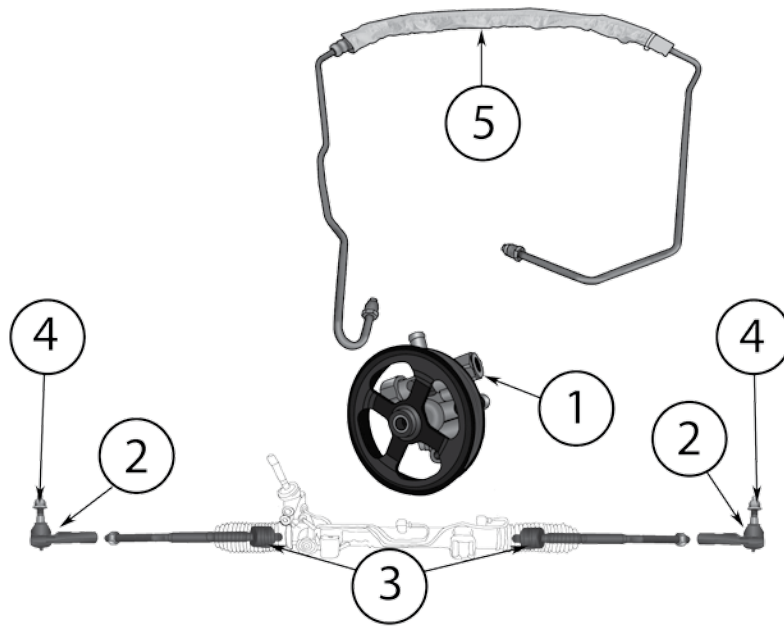

MK Compass, Patriot 2007-2017

Item #	Description	Position	Years	Comments	Replaces Part #
1	Power Steering Pump		07/17	w/ 2.0L, 2.4L Gas Engines	5105048AC
2	Tie Rod End	Left or Right	07/17		5183761AB
3	Inner Tie Rod	Left or Right	07/17		68019643AB
4	Tie Rod End Nut	Left or Right	07/17		6503046
5	Power Steering Pressure Return Hose		07/17	w/ LHD	5105087AN