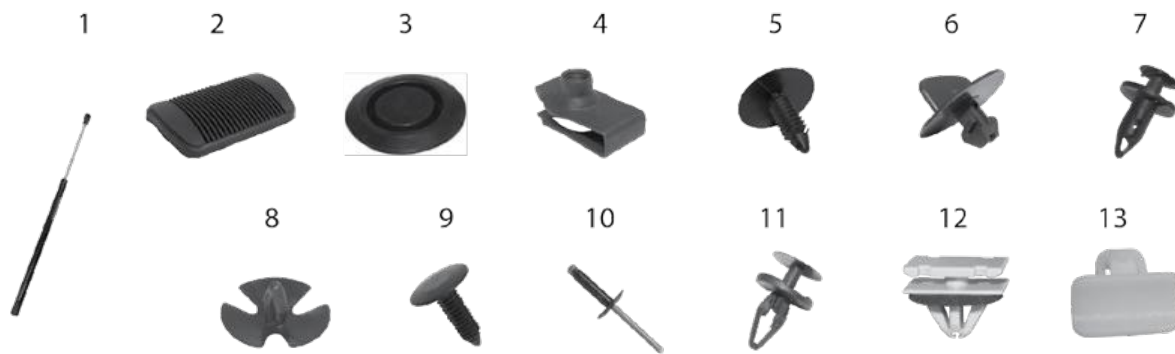

Item #	PartDescription	Position	Years	Color	Comments	Replaces Part #
Interior & Hardware						
1	Liftgate Glass Support	L or R	11/13			68083884AA
2	Brake Pedal Pad		11/13		w/ Non-Adjustable Pedals	68020438AA
3	Floor Pan Plug		11/17		Liftgate Plug; 1-3/4"	55177482AA
4	Clip Nut		14/17		For Rocker Panels; M6 X 1	6504118
5	Retainer	L or R	11/12		For Carpet	6506293AA
5	Retainer	L or R	14/15		For Dash	6506293AA
6	Retainer		11/13		Front Air Dam to Fascia Retainer	68033794AA
7	Retainer	F or R, L or R	11/17		Front & Rear Fascia	6503598
8	Retainer		11/17		Hood & Cowl	4878883AA
9	Retainer	L or R	11/17		Carpet	6501916
10	Rivet		11/17		Sill Molding Mounting; M4.8 X 22.6	6510520AA
11	Retainer	L or R	12/17		Fender Liner Mounting; M6.5 X 17.5 Push Pin	6508863AA
		L or R	14/17		Grille Mounting; M6.5 X 17.5 Push Pin	6508863AA
12	Clip	F or R, L or R	12/17		w/ SRT or Summit Package; Fender Flare Mounting	68172491AA
13	Clip		14/17		Grille to Front Fascia Mounting	68225214AA