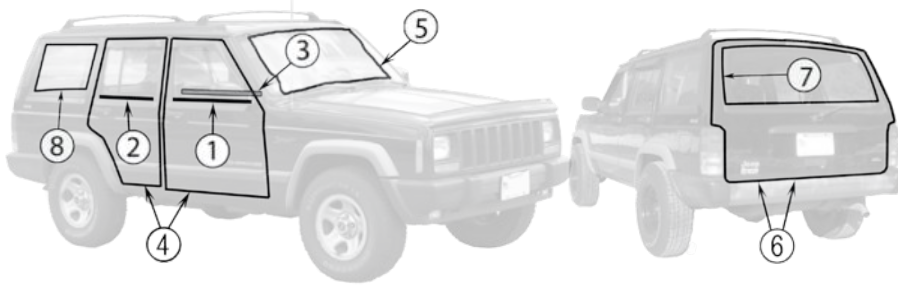

Item #	Description	Position	Years	Comments	Replaces Part #	
Weatherstrip and Seals						
1	Door Glass Weatherstrip	Front	Left	84/96	Outer; 2 Door	55235407
		Front	Right	84/96	Outer; 2 Door	55235406
		Front	Left	84/96	Outer; 4 Door	55235409
		Front	Right	84/96	Outer; 4 Door	55235408
2	Door Glass Weatherstrip	Rear	L or R	84/96	Outer; 4 Door	55235404
3	Door Glass Weatherstrip	Front	Left	84/96	Inner; 4 Door	55005529
		Front	Right	84/96	Inner; 4 Door	55005528
4	Door Weatherstrip	F or R	L or R	84/96	Cut to Fit; 144" Long	55015782
5	Windshield Moulding			97/01		55235391AB
6	Liftgate Weatherstrip			84/01		55015783
7	Liftgate Glass Weatherstrip			84/96		55007134
8	Quarter Window Seal	Left		84/01	w/ 4 Doors	55007129AB
		Right		84/01	w/ 4 Doors	55007128AB