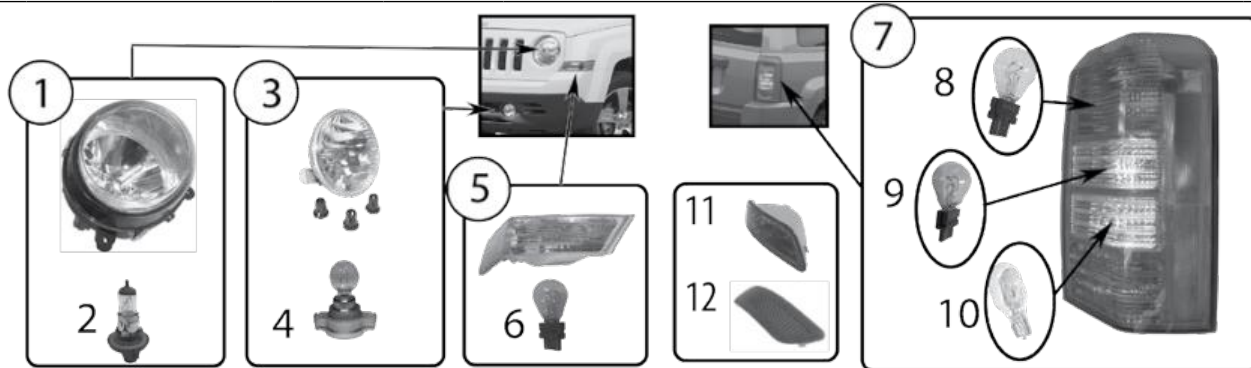

Item #	Description	Position	Years	Comments	Replaces Part #
Rear					
19	Tail Light	Left	11/13	USA; Includes Bulbs & Wiring Harness	5182543AC
		Right	11/13	USA; Includes Bulbs & Wiring Harness	5182542AC
		Left	14/17	Includes Bulbs & Wiring Harness	5272909AB
		Right	14/17	Includes Bulbs & Wiring Harness	5272908AB
20	Turn Signal Bulb	L or R	11/17	3757A Long Life Amber Bulb	L003757NAK
21	Reverse Light Bulb	L or R	11/17	3157 Bulb	L0003157
	LED Reverse Light Bulb Set	L & R	11/17	3157 White LED Bulbs	RT28067
22	Fascia Reflector	Left	11/17	Red	57010721AD
		Right	11/17	Red	57010720AD
23	Fog Light	Left	11/17	Red	57010716AC
		Right	11/17	Red	57010717AC

Item #	Description	Position	Years	Comments	Replaces Part #

Patriot 2007-2017

Front

1	Headlight Assembly	Right	07/17	LHD; Includes Bulb	5303842AB
		Left	07/17	LHD; Includes Bulb	5303843AB
2	Headlight Bulb	L or R	07/17	Low & High Beam; H13 Bulb	L0000H13
3	Fog Light	L or R	07/09	Includes Bulb	4805857AA
		L or R	2010	Includes Bulb	5182025AA
		L or R	11/17	Includes Bulb	68081399AB
4	Fog Light Bulb	L or R	10/17	PSX24W Bulb	L000PSX24W
	LED Fog Light Bulb Set	L & R	07/09	H10 (9145) White LED Bulbs	RT28047
		L & R	10/17	PSX24W White LED Bulbs	RT28049
5	Parking & Turn Signal Light	Left	07/17		68004181AB
		Right	07/17		68004180AB
6	Bulb	L or R	07/09	Turn Signal, Side Marker, Parking Light; 3157A Amber Bulb	L03157NA
		L or R	07/09	Turn Signal, Side Marker, Parking Light; 3157A Amber Bulb	L0003157AK
		L or R	10/17	Turn Signal, Side Marker, Parking Light; 3757A Long Life Amber Bulb	L003757NAK
		L & R	07/09	Turn Signal, Side Marker, Parking Light; 3157A Amber LED Bulbs	RT28065

Rear

7	Tail Light	Left	08/17	Includes Bulbs	5160365AD
		Right	08/17	Includes Bulbs	5160364AD
8	Bulb	L or R	2007	Side Marker, Parking Light, Brake Light; 3157 Bulb	L0003157
		L or R	08/17	Turn Signal, Side Marker, Parking Light, Brake Light; 3157 Long Life Bulb	L003157KLC
		L & R	08/17	Turn Signal, Side Marker, Parking Light, Brake Light; 3157 White LED Bulbs	RT28067
9	Turn Signal Bulb	L or R	2007	3757A Long Life Amber Bulb	L003757NAK
10	Reverse Light Bulb	L or R	07/17	921 Bulb	L0000921
	LED Reverse Light Bulb Set	L & R	07/17	921 White LED Bulbs	RT28069
11	Fog Light	Left	11/17	Red	57010716AC
		Right	11/17	Red	57010717AC
12	Fascia Reflector	Left	11/17		57010721AC
		Right	11/17		57010720AC