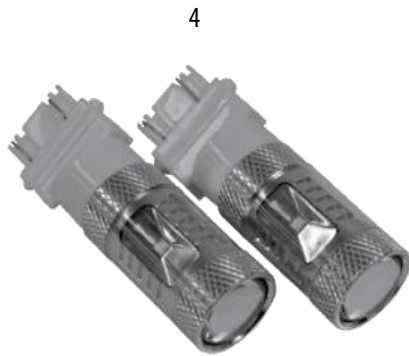

Item #	Description	Application	Bulb	Lumens	Color Temp.	Rating	Comments	Part #
1	LED Headlight Bulb Kit	Universal	9004	1500	6500k	IP68, IP65	Copper Weave Cloth Heat Sink Eliminates Failure-Prone Fan	RT28057
			9005	1250	6500k	IP68, IP65	Copper Weave Cloth Heat Sink Eliminates Failure-Prone Fan	RT28058
			9006	1250	6500k	IP68, IP65	Copper Weave Cloth Heat Sink Eliminates Failure-Prone Fan	RT28059
			9007	1500	6500k	IP68, IP65	Copper Weave Cloth Heat Sink Eliminates Failure-Prone Fan	RT28060
			H1	1250	6500k	IP68, IP65	Copper Weave Cloth Heat Sink Eliminates Failure-Prone Fan	RT28055
			H3	1250	6500k	IP68, IP65	Copper Weave Cloth Heat Sink Eliminates Failure-Prone Fan	RT28050
			H4	1500	6500k	IP68, IP65	Copper Weave Cloth Heat Sink Eliminates Failure-Prone Fan	RT28051
			H7	1250	6500k	IP68, IP65	Copper Weave Cloth Heat Sink Eliminates Failure-Prone Fan	RT28052
			H10 (9145)	1250	6500k	IP68, IP65	Copper Weave Cloth Heat Sink Eliminates Failure-Prone Fan	RT28053
			H13	1500	6500k	IP68, IP65	Copper Weave Cloth Heat Sink Eliminates Failure-Prone Fan	RT28056
			H16	1250	6500k	IP68, IP65	Copper Weave Cloth Heat Sink Eliminates Failure-Prone Fan	RT28054
PSX24W	1250	6500k	IP68, IP65	Copper Weave Cloth Heat Sink Eliminates Failure-Prone Fan	RT28061			
2	LED Bulb Kit	Universal	194	800	6500k	IP68, IP65	Clear	RT28042
			194	600		IP68, IP65	Amber	RT28062
			194	600		IP68, IP65	Red	RT28064
3	LED Bulb Kit	Universal	3157	1200		IP68, IP65	Clear	RT28067
			3157	1200		IP68, IP65	Amber	RT28065
			3157	1200		IP68, IP65	Red	RT28066
4	LED Bulb Kit	Universal	921	1000		IP68, IP65	Clear	RT28069
			921	1000		IP68, IP65	Red	RT28068
5	LED Bulb Kit	Universal	1157	1200		IP68, IP65	Clear	RT28072
			1157	1200		IP68, IP65	Amber	RT28070
			1157	1200		IP68, IP65	Red	RT28071
6	LED Fog Lamp Bulb Kit	Universal	9006	2400	6000K		Clear	RT28048
			H3	2400	6000k		Clear	RT28046
			H10 (9145)	2400	6000k		Clear	RT28047
			H16	2400	6000k		Clear	RT28045
			PSX24W	2400	6000k		Clear	RT28049