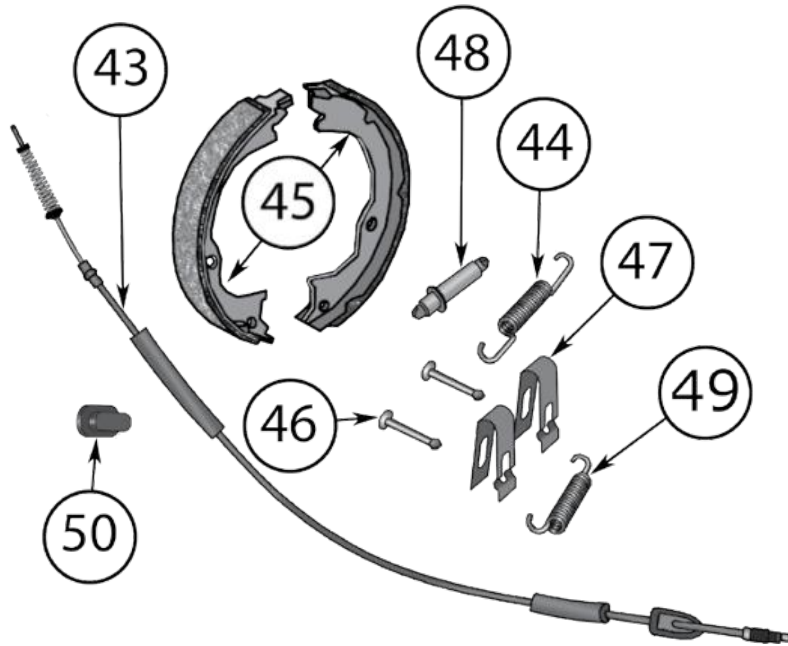

* This Part # not currently carried by Crown Automotive

BRAKE

WK Grand Cherokee, XK Commander 2005 - 2010

HYDRAULICS

PARKING BRAKES

* This Part # not currently carried by Crown Automotive

Item #	Description	Years	Position	Notes	Replaces Part #
Hydraulics, Parking Brake Cables, & Miscellaneous					
38	Brake Booster	2005		w/o Electronic Stability Program	5143280AA *
		2005		w/ Electronic Stability Program	5143288AA *
		06/10			5175731AA *
39	Check Valve	05/10		Includes Grommet	5143282AA *
40	Master Cylinder	2005		w/ Electronic Stability Control	5143279AA
		2005		w/o Electronic Stability Control	5143289AA *
		06/10			5175732AA
41	Brake Light Switch	05/10			56054001AB
42	Brake Pedal Pad	05/10		w/o Power Adjustable Pedals	68031956AA
		05/10		After 9/4/04; w/ Power Adjustable Pedals	68031956AA
43	Parking Brake Cable	05/07	Front		5134701AB
		2008	Front	w/ Highline Package	5134701AB
		08/10	Front	w/o Highline Package	68065503AA
		05/10	Left Rear		68024891AB
		05/10	Right Rear		68024890AB
44	Parking Brake Shoe Return Spring	05/10	Rear	Upper	5143732AA *
45	Parking Brake Shoe Set	05/10	Rear		5086930AB
46	Parking Brake Shoe Hold Down Pin	05/10	Rear		5179890AA *
47	Parking Brake Hold Down Clip	05/10	Rear	w/ Chrysler 8.25" Rear Axle	4762125 *
		06/10	Rear	w/ Dana 44 Rear Axle	5179889AA *
48	Parking Brake Adjuster	05/10	Rear		5179888AA *
49	Parking Brake Shoe Return Spring	05/10	Rear	Lower	4762116 *
50	Parking Brake Adjuster Plug	05/10	Rear		4762121
Kits & Upgrades					
51	Parking Brake Hardware Kit	05/10	Rear	Includes Springs, Pins, & Adjusters	5086930HK
52	Disc Brake Service Kit	05/10	Rear	w/o SRT8 Package; Includes Rotors, Pads, Shoes, & Hardware	52089275K
53	Disc Brake Service Kit	05/10	Front	w/o SRT8 Package; Includes Pads, Rotors, & Hardware	52089269K
54	Performance Disc Brake Service Kit	05/10	Front	w/o SRT8 Package; Includes Pads, Drilled & Slotted Rotors, & Hardware	RT31008 
55	Performance Disc Brake Service Kit	05/10	Rear	w/o SRT8 Package; Includes Pads, Drilled & Slotted Rotors, Parking Brake Shoes, & Hardware	RT31009 