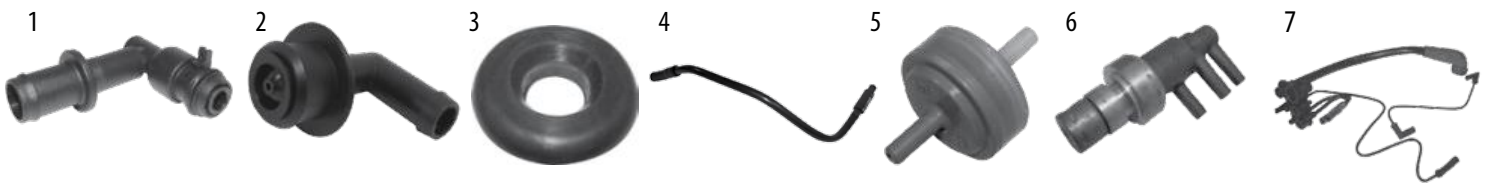

EMISSIONS

All Jeep Vehicles

Item #	Description	Years	Model	Engine	Notes	Replaces Part #

JK Wrangler 2007-2017

1	PCV Valve	07/11	All	3.8L		4648973AD
		12/17	All	3.6L		68083202AC *
9	ERG Valve	07/11	All	3.8L		4593896AB *
11	Vapor Canister Seal	07/17	All	All Gas		52129436AA

TJ Wrangler 1997-2006

1	PCV Valve	03/06	All	2.4L	w/ Thread-In PCV Valve	4777240AD
2	PCV Valve Elbow	97/02	All	2.5L	Rear	53030497
		97/06	All	4.0L	Front	53030497
		97/04	All	4.0L	Rear	53030495
3	PCV Valve Grommet	05/06	All	4.0L	Rear	53013743AB
		97/04	All	2.5L, 4.0L	.94" ID	2946079
4	Crankcase Vent Tube	05/06	All	4.0L	Valve Cover to Intake Manifold	53013797AB
		05/06	All	4.0L	Valve Cover to Air Box	53030615AC
12	Leak Detection Pump	03/04	All	2.4L, 4.0L		4891414AD

YJ Wrangler 1987-1995

1	PCV Valve	87/90	All	2.5L		J8132309
		1991	All	2.5L		53030591
		91/93	All	4.0L	Front	53030591
2	PCV Valve Elbow	94/95	All	2.5L	Rear	53030497
		87/90	All	4.2L		J3236685
		94/95	All	4.0L	Front	53030497
3	PCV Valve Grommet	87/93	All	2.5L	w/ EFI; 2.2mm ID	53004722
		94/95	All	2.5L, 4.0L	.94" ID	2946079
5	Check Valve	87/90	All	2.5L		J3235938
		87/90	All	4.2L		J3228426
		87/90	All	4.2L		J3235938
6	Thermal Vacuum Switch	87/90	All	2.5L	w/ Carburetor (Export)	J3237457
8	Hot Air Duct	87/90	All	4.2L	Exhaust to Air Cleaner	33003391
10	EGR Valve Gasket	87/93	All	2.5L		33004841
		94/95	All	2.5L	w/ Carburetor	33004841
		87/90	All	4.2L		J3221283

* This Part # not currently carried by Crown Automotive