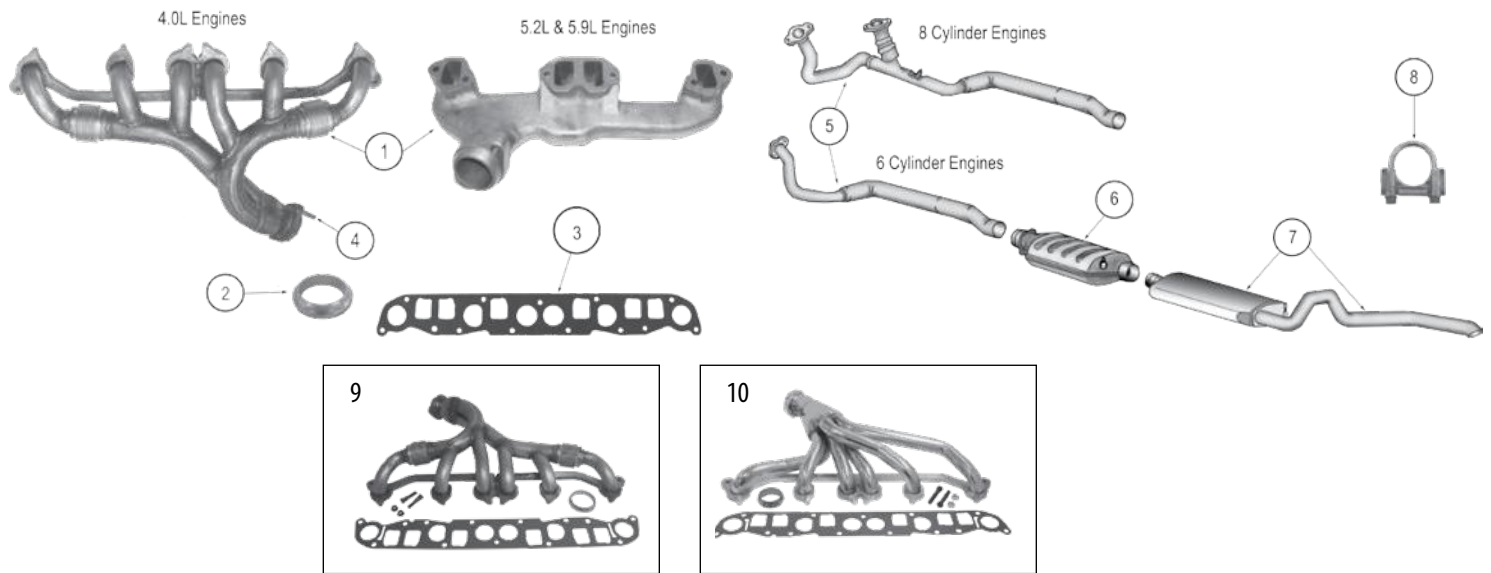

* This Part # not currently carried by Crown Automotive

EXHAUST

ZJ, ZG Grand Cherokee 1993-1998

Item #	Description	Engine	Years	Model	Comments	Replaces Part #
1	Manifold, Exhaust	4.0L	93/98	ZJ	Includes Flex Bellows	4883385
		5.2L, 5.9L	94/98	ZJ, ZG	Left Side	53009379
		5.2L	94/95	ZJ	Right Side	53009378
		5.2L, 5.9L	96/98	ZJ, ZG	Right Side	53030869 *
		Stainless Steel Header	4.0L	93/98	ZJ	
2	Seal, Front Pipe to Manifold	4.0L	93/98	ZJ, ZG		52005431
3	Gasket, Manifold	4.0L	93/98	ZJ	Intake & Exhaust	53010238
4	Exhaust Manifold Stud	4.0L	93/98	ZJ, ZG	3/8" - 16 X 1.69"	J4007109
5	Exhaust Pipe, Front	4.0L	93/95	ZJ		52020150 *
		4.0L	96/98	ZJ, ZG		52101299AB *
		5.2L	93/95	ZJ		52007051 *
		5.2L, 5.9L	96/98	ZJ, ZG		52101301AB *
6	Catalytic Converter	4.0L	93/95	ZJ		52020110
		4.0L	1996	ZJ	w/ California Emissions	52019482AC
		4.0L	96/97	ZJ, ZG	w/ Federal Emissions	52019480AD
		4.0L	1998	ZJ, ZG		52019480AD
		5.2L	1993	ZJ		52017875 *
		5.2L	94/95	ZJ		52019600
		5.2L	96/97	ZJ, ZG		52019482AC
		5.2L, 5.9L	1998	ZJ, ZG	w/ California Emissions	52019480AD
7	Muffler & Tailpipe Assembly	4.0L	93/95	ZJ		52018162
		4.0L	96/98	ZJ		52101196
		5.2L	93/95	ZJ		52018163
		5.2L	96/98	ZJ		52101196
		5.9L	1998	ZJ		52101703 *
8	Exhaust Clamp	All	93/98	ZJ	2"	J8126663
		All	93/98	ZJ	2.25"	83300061
		All	93/98	ZJ	2.5"	4004445
9	Exhaust Manifold Kit	4.0L	93/98	ZJ	Incl. Manifold, Flex Bellows, Gasket, Seal & Studs	4883385K
10	Stainless Steel Header Kit	4.0L	93/98	ZJ	Includes Header, Gasket, Seal, Studs, & Nuts	RT36001 