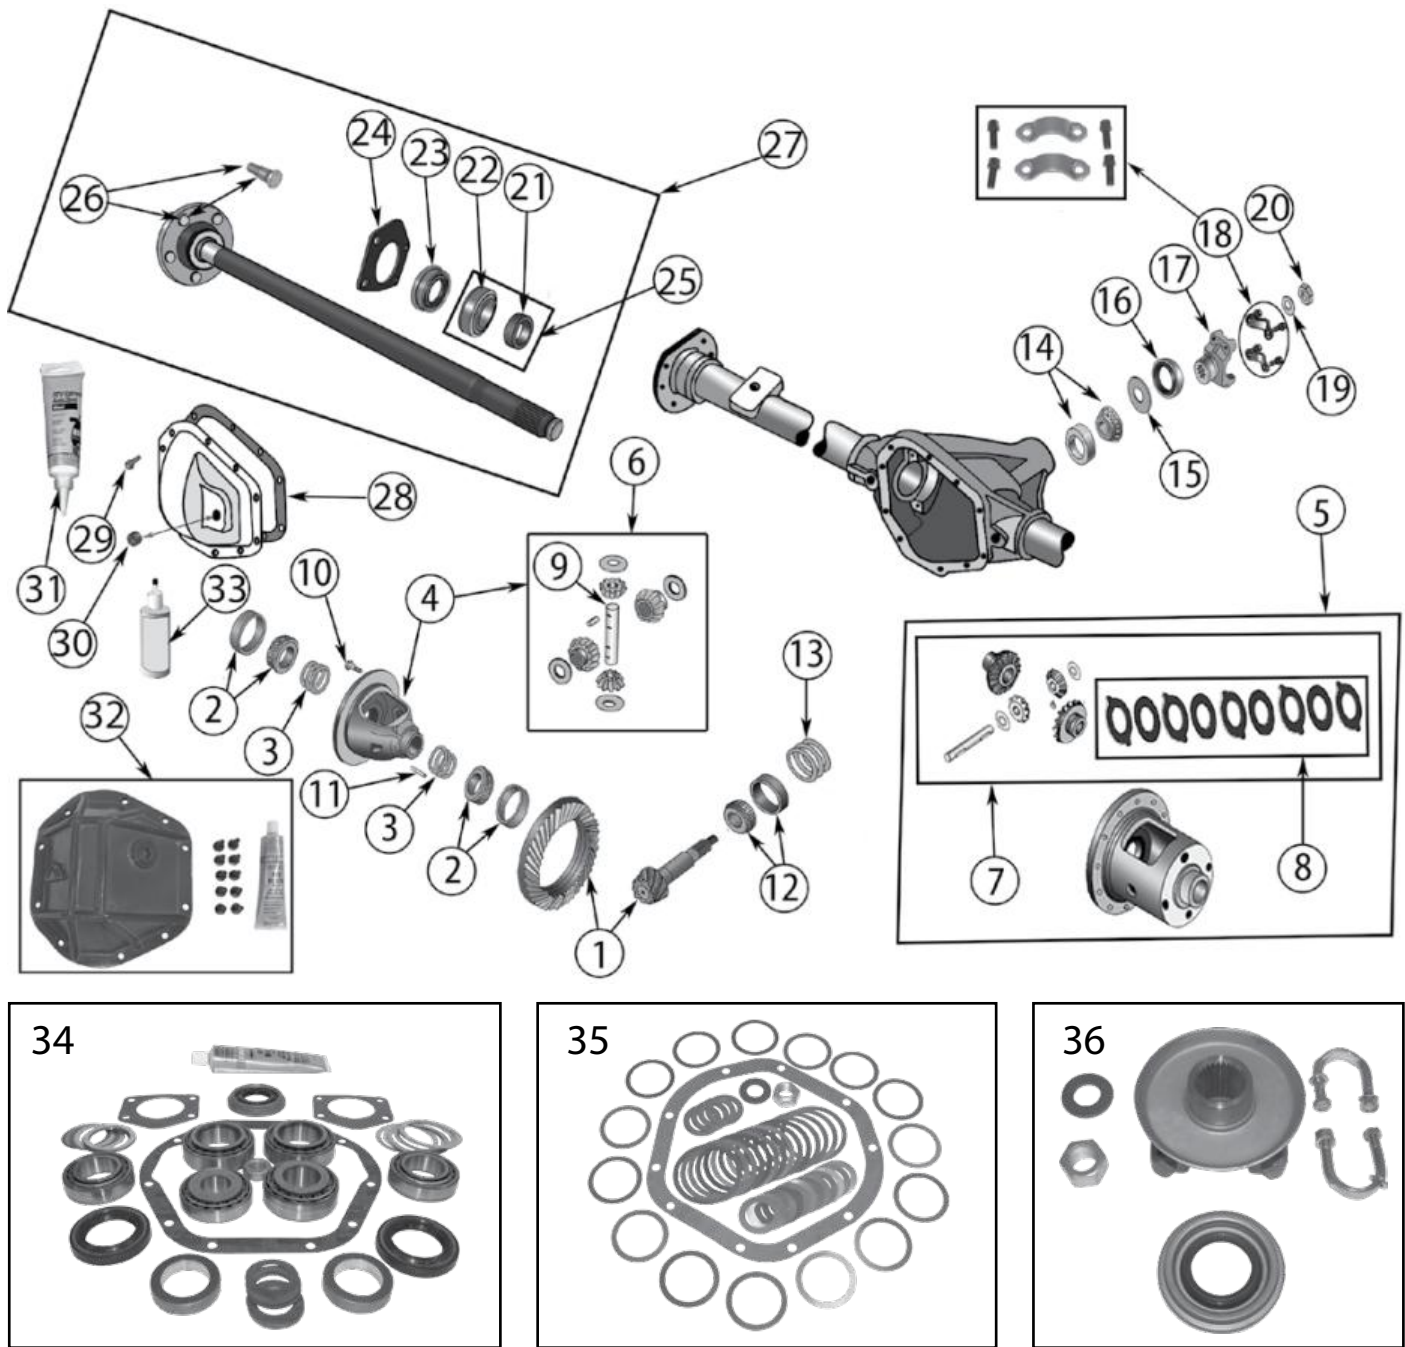

Item #	Description	Years	Comments	Ratio	Includes	Replaces Part #
1	Ring & Pinion Set	86/92		3.07 (43/14)	10, 19, 20	83504197
		86/92		3.54 (46/13)	10, 19, 20	4137749
		86/92		3.07 (43/14)	2, 3, 10, 15, 16, 19, 20, 28	J8129224
		86/92		4.09 (45/11)	2, 3, 10, 15, 16, 19, 20, 28	J8129225
2	Bearing Set, Differential	86/92	Includes 2 Bearings & 2 Cups	All		J8124071
3	Shim Set, Carrier	86/92		All	31	J8129222
4	Case Assembly, Differential, Standard	86/92		3.73 & Lower	2, 3, 10, 28, 31	83503073 *
5	Case Assembly, Differential, Trac-Lok	86/92	Case Assembly Only	3.73 & Lower	7	J0994341
		86/92		3.73 & Lower	2, 3, 7, 10, 28, 31	83505431
		1986	MJ	3.92 & Higher	2, 3, 7, 10, 28, 31	4741098

* This Part # not currently carried by Crown Automotive