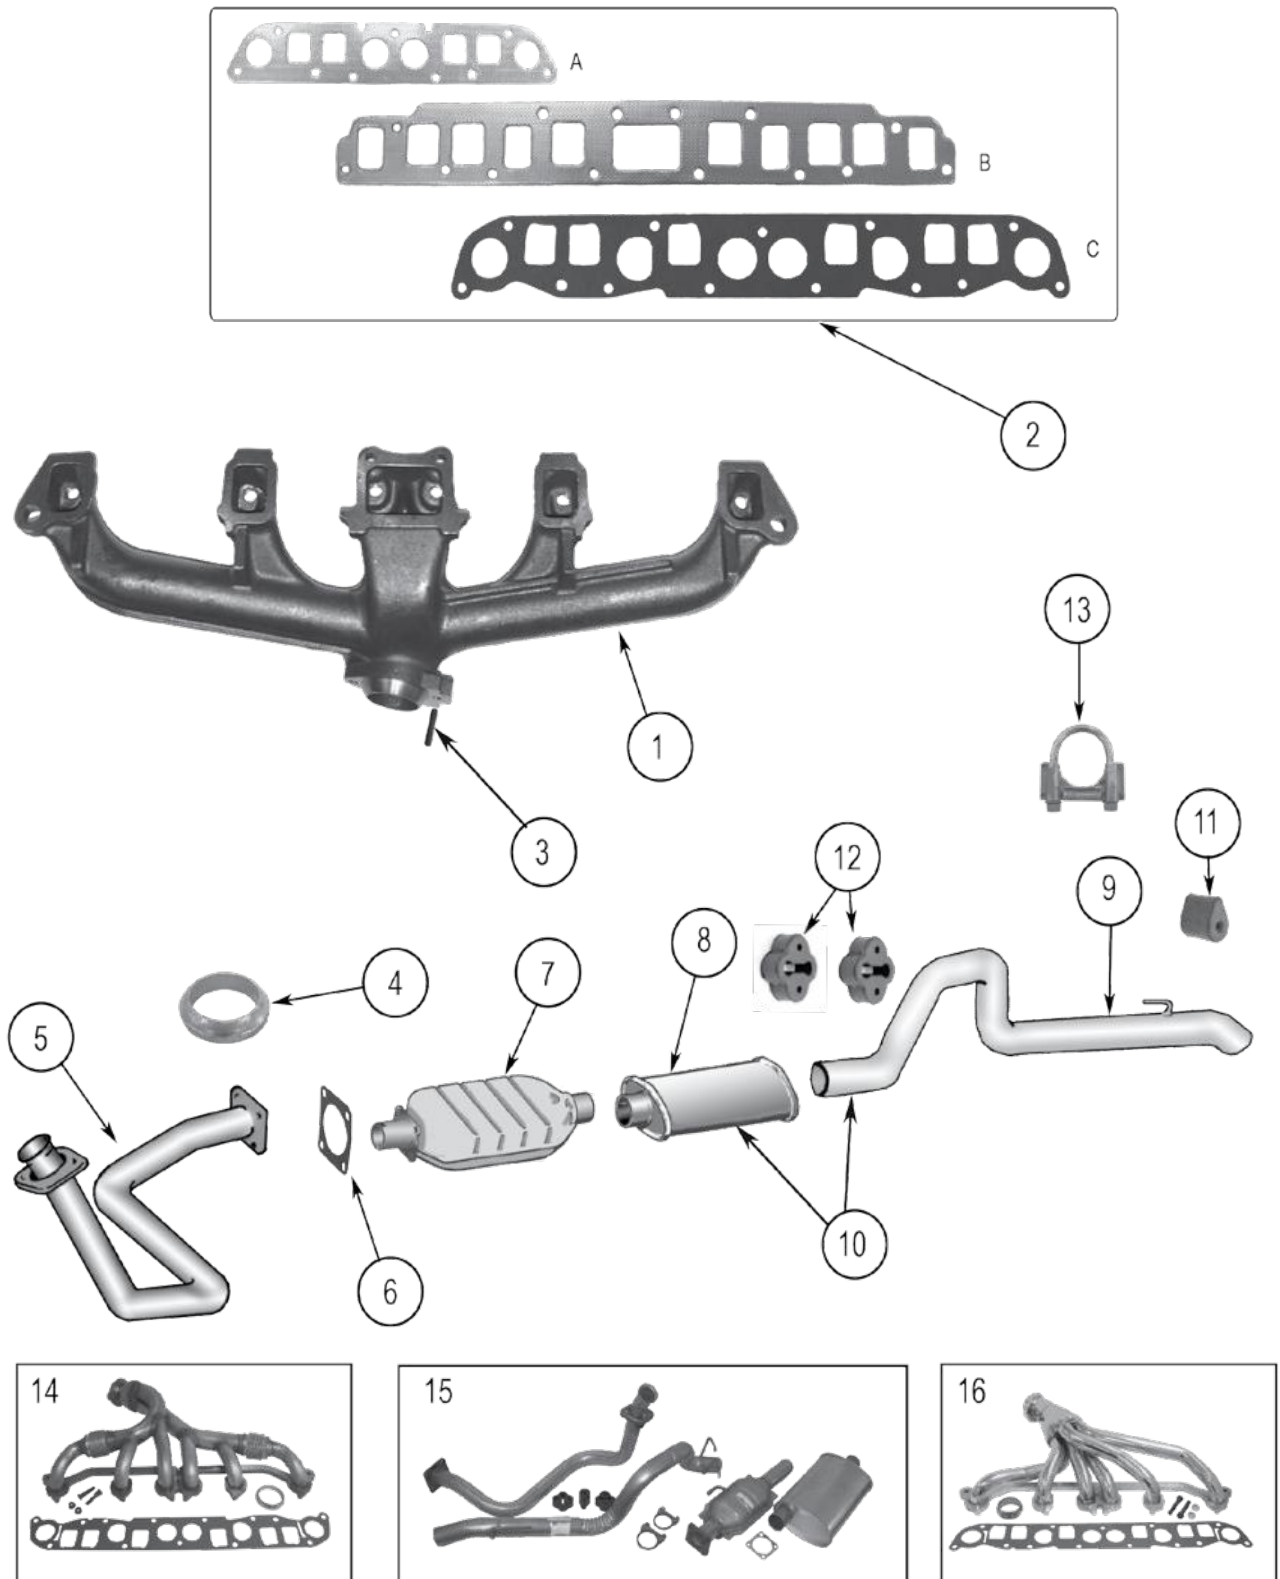

* This Part # not currently carried by Crown Automotive

Item #	Description	Engine	Years	Comments	Replaces Part #
1	Manifold, Exhaust	2.5L	87/95	Includes Gasket	53008860K
		4.2L	87/90	Includes Gasket	J3237427
		4.0L	91/95	Includes Flex Bellows	4883385
	Stainless Steel Header	4.0L	91/95		RT36002 