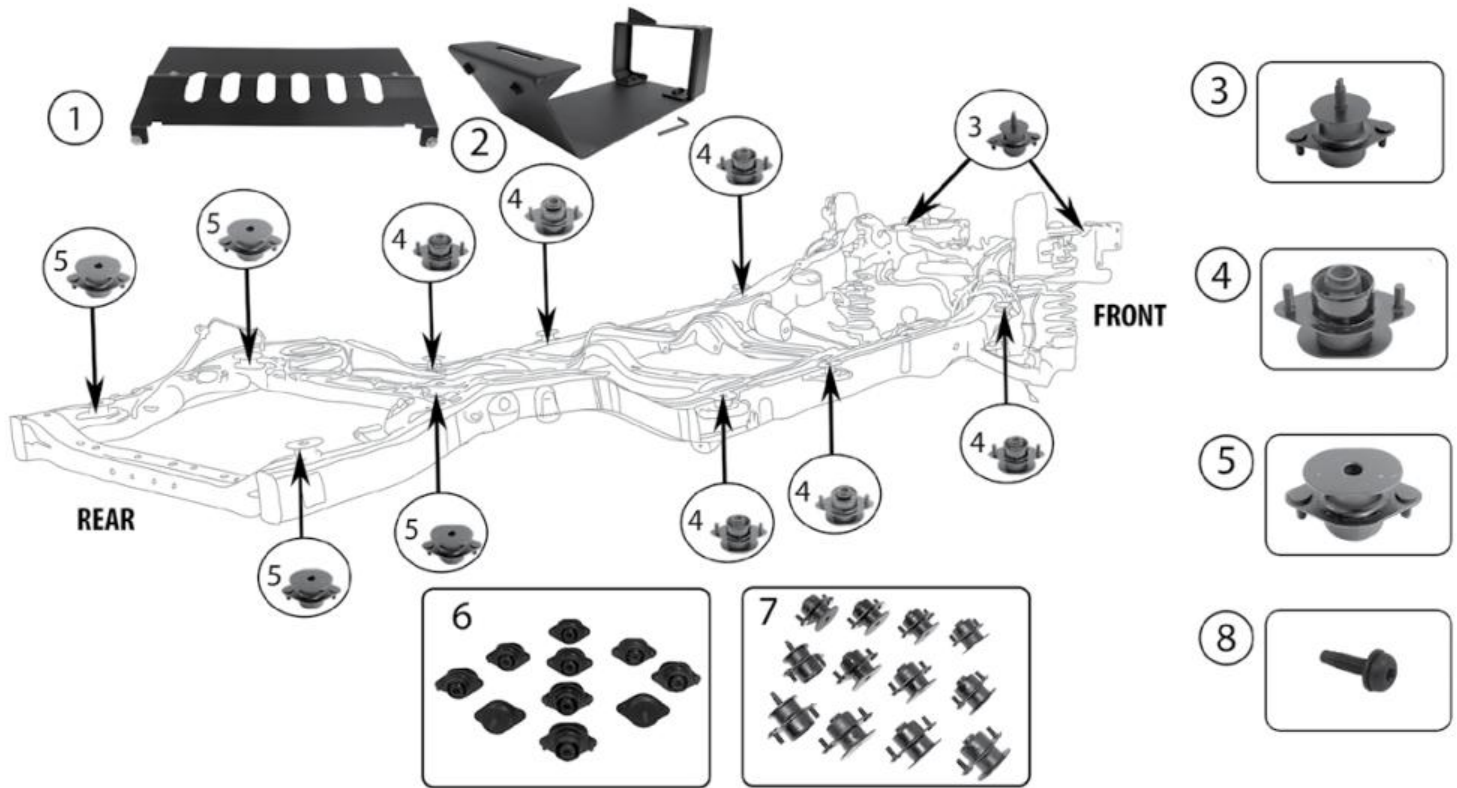

Item #	Description	Position	Doors	Comments	Replaces Part #	
Frame & Related						
1	Skid Plate	07/10	Front	2 or 4	Use w/ Aftermarket Bumpers	RT20017
2	Evap Skid Plate	07/11		2 or 4	3/16" Thick Black Powder Coated Steel	RT20023
3	Body Mount	07/17	L or R	2 or 4	w/ 4WD; Front Mount	52126186AA
4	Body Mount	07/17	L or R	2 or 4	A-Pillar Mount	55366677AB
		07/17	L or R	2	B-Pillar Mount	55366677AB
		07/17	L or R	4	w/ 2WD; B-Pillar Mount	55366680AC
		07/17	L or R	4	w/ 4WD; B-Pillar Mount	55366677AB
		07/17	L or R	4	C-Pillar Mount	55366677AB
5	Body Mount	07/17	L or R	2 or 4	Above Rear Axle & Closest to Rear Bumper	55366676AC
6	Body Mount Kit	07/17	L & R	2	Includes 10 Body Mounts; w/o Hardware	55366676K2
7	Body Mount Kit	07/17	L & R	4	Includes 12 Body Mounts; w/o Hardware	55366676K4
8	Hard Top Screw	07/17	L or R	2 or 4	w/ Factory Hard Top; M8-1.25 X 29mm	6506826AA