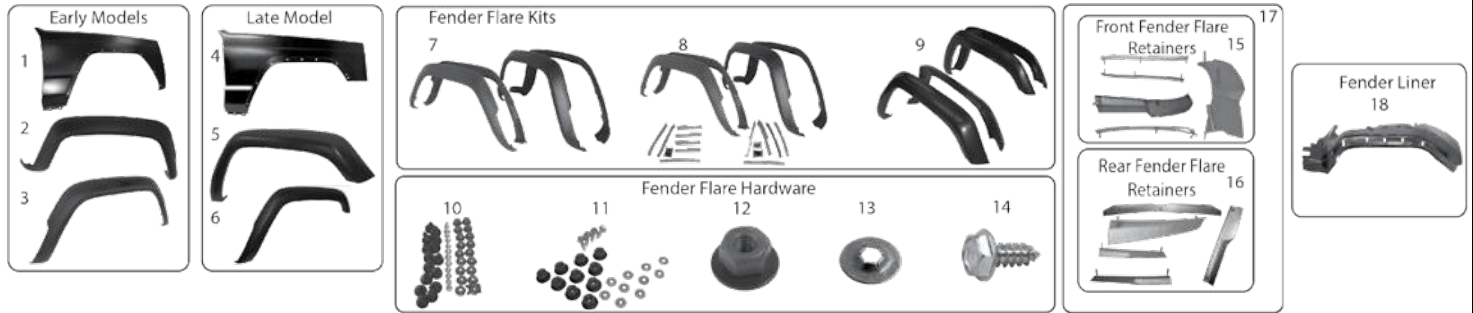

Item #	Description	Location	Years	Color	Comments	Replaces Part #	
Fender & Related							
1	Fender	Front Front	Left Right	84/96 84/96	Black Primed Black Primed	55235227 55235226	
2	Fender	Front Front	Left Right	97/01 97/01	Black Primed Black Primed	Non-Export Non-Export	56022321AA 56022320AA
3	Fender Flare	Front Front	Left Right	84/94 84/94	Flat Black Flat Black	5AG31JX9 5AG30JX9	
4	Fender Flare	Front Front Front Front	Left Right Left Right	97/01 97/01 97/01 97/01	Gloss Black Gloss Black Matte Black Matte Black	5FW71DX8AD 5FW70DX8AD 5FW73DX9AD 5FW72DX9AD	
5	Fender Flare	Rear Rear	Left Right	84/95 84/95	Flat Black Flat Black	5AG25JX9 5AG24JX9	
6	Fender Flare	Rear Rear Rear Rear	Left Right Left Right	97/01 97/01 97/01 97/01	Gloss Black Gloss Black Matte Black Matte Black	5FW75TZAC 5FW74DX8AC 5FW77DX9AC 5FW76DX9AC	
7	Fender Flare Kit	F & R	L & R	84/94	Flat Black	Includes Flares & Hardware; No Retainers	5AGK
8	Fender Flare Master	F & R	L & R	84/94	Flat Black	Includes Flares, Hardware, & Retainers	5AGKM
9	Fender Flare Kit	F & R F & R	L & R L & R	97/01 97/01	Gloss Black Matte Black	Includes Flares & Hardware; No Retainers Includes Flares & Hardware; No Retainers	5FWK 5FWKMT
10	Fender Flare Hardware Kit	Front	L & R	84/94		Includes U-Clip Nuts, Push-In Fasteners, Nuts & Screws	5AGFRKIT
11	Fender Flare Hardware Kit	Rear	L & R	84/94		Includes Push-On Nuts, Nuts & Screws	5AGRRKIT
12	Fender Flare Nut	F or R	L or R	84/01		Mounts Fender Flare Bracket to Fender	J4200408
13	Fender Flare Nut	Rear	L or R	84/94		Push on Metal Nut for Rear Fender Flares	J4006866
14	Fender Flare Screw	Font	L or R	84/94		Front Fender Flare Mounting	34202358
15	Fender Flare Retainer	Front Front Front Front Front Front Front Front	Left Right L or R Left Right Left Right Left Right	84/96 84/96 84/96 84/96 84/96 97/01 97/01 97/01 97/01	Front Retainer Front Retainer Middle Retainer Rear Retainer Rear Retainer Rear Retainer Rear Retainer Front Retainer Front Retainer Front Retainer Front Retainer	55003233 55003232 55003234 55003237 55003236 55155675AC 55155674AC 55155677AF 55155676AF	
16	Fender Flare Retainer	Rear Rear Rear Rear Rear Rear Rear Rear Rear	Left Right L or R Left Right Left Right Left Right	84/96 84/96 84/96 84/96 84/96 97/01 97/01 97/01 97/01	Front Retainer Front Retainer Middle Retainer Rear Retainer Rear Retainer Front Retainer Front Retainer Rear Retainer Rear Retainer	55003239 55003238 55003240 55003243 55003242 55155679AD 55155678AD 55155681AD 55155680AD	
17	Fender Flare Retainer Kit	F & R	L & R	84/96		Includes Hardware & Retainers	55003232K
18	Fender Liner	Front Front	Left Right	97/01 97/01	Black Black	55175897AE 55175896AE