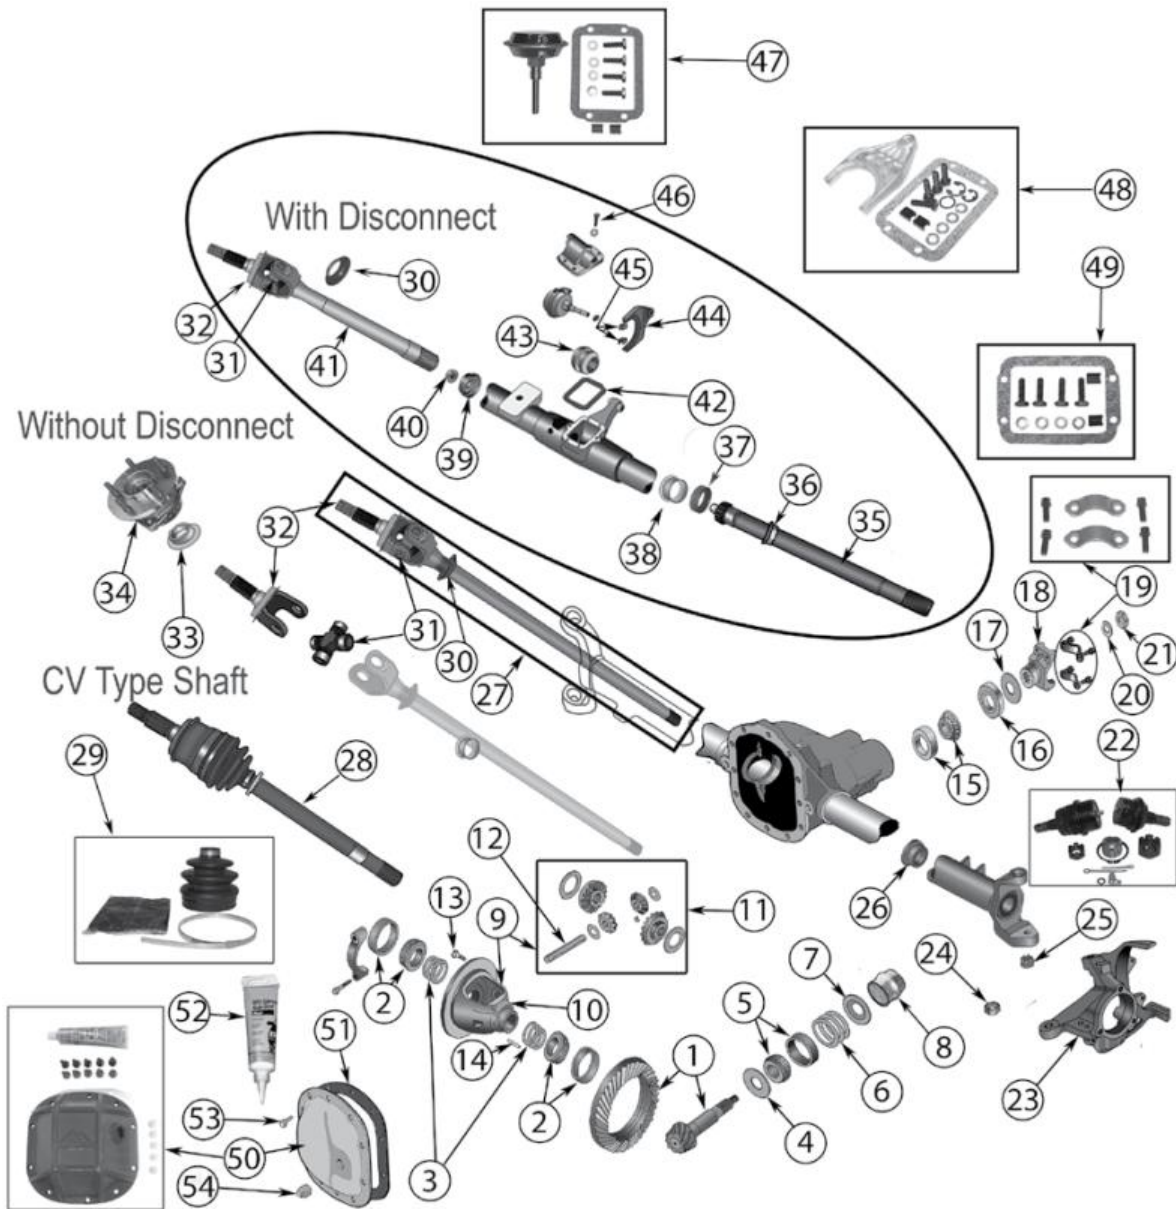

Item #	Description	Years	Comments	Ratio	Replaces Part #
1	Ring & Pinion Set	84/99		3.07	83500187
		2000	Until 10/1/2000	3.07	4864853
		00/01	After 10/1/2000	3.07	5072997AB
		84/99		3.55	83505480
		00/01		3.55	5012476AA
		84/99		3.73	4746074
84/99				4.10	83502353
				4.56	83503424
2	Bearing Set, Carrier	84/01	Includes 2 Bearings & 2 Cups	All	J8126500
3	Shim Set, Carrier	84/01		All	83500191
4	Slinger, Oil	84/96	Inner	All	3893982
5	Bearing Set, Pinion	84/01	Inner	All	J8126499
6	Shim Set, Pinion	84/99		All	83500192
		00/01		3.55 & Lower	4720862
		00/01		3.73 & Higher	83500192