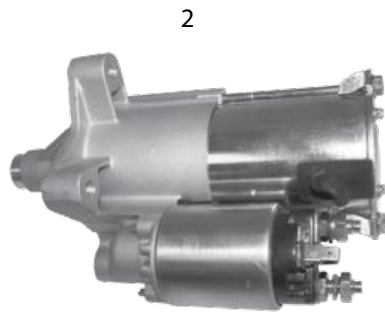

Item #	Description	Years	Engine	Comments	Replaces Part #
Starting & Charging Components					
1	Alternator	07/11	3.8L	w/ 160 Amp Alternator	4801304AC
		12/17	3.6L	w/ 160 Amp Alternator	68078950AA
		14/17	3.0L Gas	w/ 160 Amp Alternator	68078950AA
2	Starter	07/08	3.8L		4801269AB
		09/11	3.8L	w/ Manual Transmission	4801269AB
		09/11	3.8L	w/ Automatic Transmission	4748046AB
		12/17	3.6L		56029852AA
		14/17	3.0L Gas		56029852AA
		07/10	2.8L Diesel		4801268AB
Engine Components					
3	Air Temperature Sensor	2007	3.8L		4606487AB
		08/11	3.8L		5149176AB*
		12/17	3.6L		5149182AB
		14/17	3.0L Gas		5149182AB
		07/10	2.8L Diesel		68031593AA
4	Camshaft Position Sensor	2007	3.8L		4686353
		08/11	3.8L		5149078AD
		12/17	3.6L		5149141AF
		14/17	3.0L Gas		5149141AF
		07/17	2.8L Diesel		5140332AA
5	Coolant Temperature Sensor	2007	3.8L		5269870AB
		08/11	3.8L		5149077AB
		12/14	3.6L		5149077AB
		15/16	3.6L		68164627AA*
		14/17	3.0L Gas		5149077AB
		07/17	2.8L Diesel		5066779AA

* This Part # not currently carried by Crown Automotive