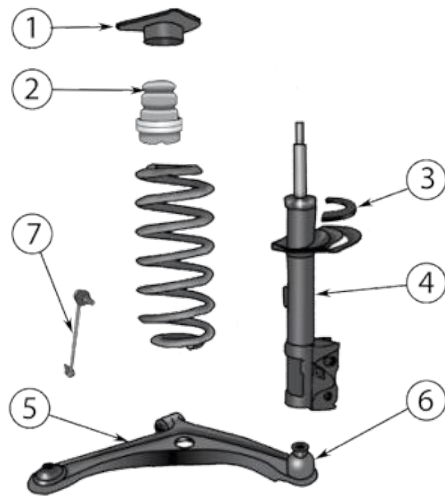

FRONT

REAR

Item #	Description	Position	Years	Comment	Replaces Part #
Front Suspension					
1	Strut Mount	Left or Right	15/17		68277240AA
2	Bump Stop	Left or Right	15/17		68254422AA *
3	Coil Spring Isolator	Lower	15/17		68246462AA *
4	Strut	Left	16/17	w/ 4WD w/o Trailhawk Package	68304420AA *
		Right	15/16	w/ 4WD w/o Trailhawk Package	68304339AA
5	Lower Control Arm	Left	15/17	w/ 4WD	68248006AA
		Right	15/17	w/ 4WD	68247999AA
6	Lower Ball Joint	Left or Right	15/17		68246489AA
7	Sway Bar Link	Left or Right	15/17		68246496AA
Rear Suspension					
8	Strut Mount	Left	15/17		68246730AA
		Right	15/17		68246697AA
9	Bump Stop	Left or Right	15/17		68254817AA *
10	Coil Spring Isolator	Lower	15/17		68246462AA *
11	Strut	Left	15/17	w/ 4WD	68265769AA
		Right	15/17	w/ 4WD	68265766AA
12	Front Lateral Link	Left or Right	15/17	w/ FWD	68246750AA *
		Left or Right	15/17	w/ 4WD	68246746AA
13	Rear Lateral Link	Left or Right	15/17	w/ FWD	68246742AA *
		Left or Right	15/17	w/ 4WD	68246753AA
14	Trailing Link	Left	15/17		68246734AA
		Right	15/17		68246739AA
15	Sway Bar Link	Left or Right	15/17	w/ FWD	68250805AA *
		Left or Right	15/16	w/ 4WD	68246731AA

* This Part # not currently carried by Crown Automotive