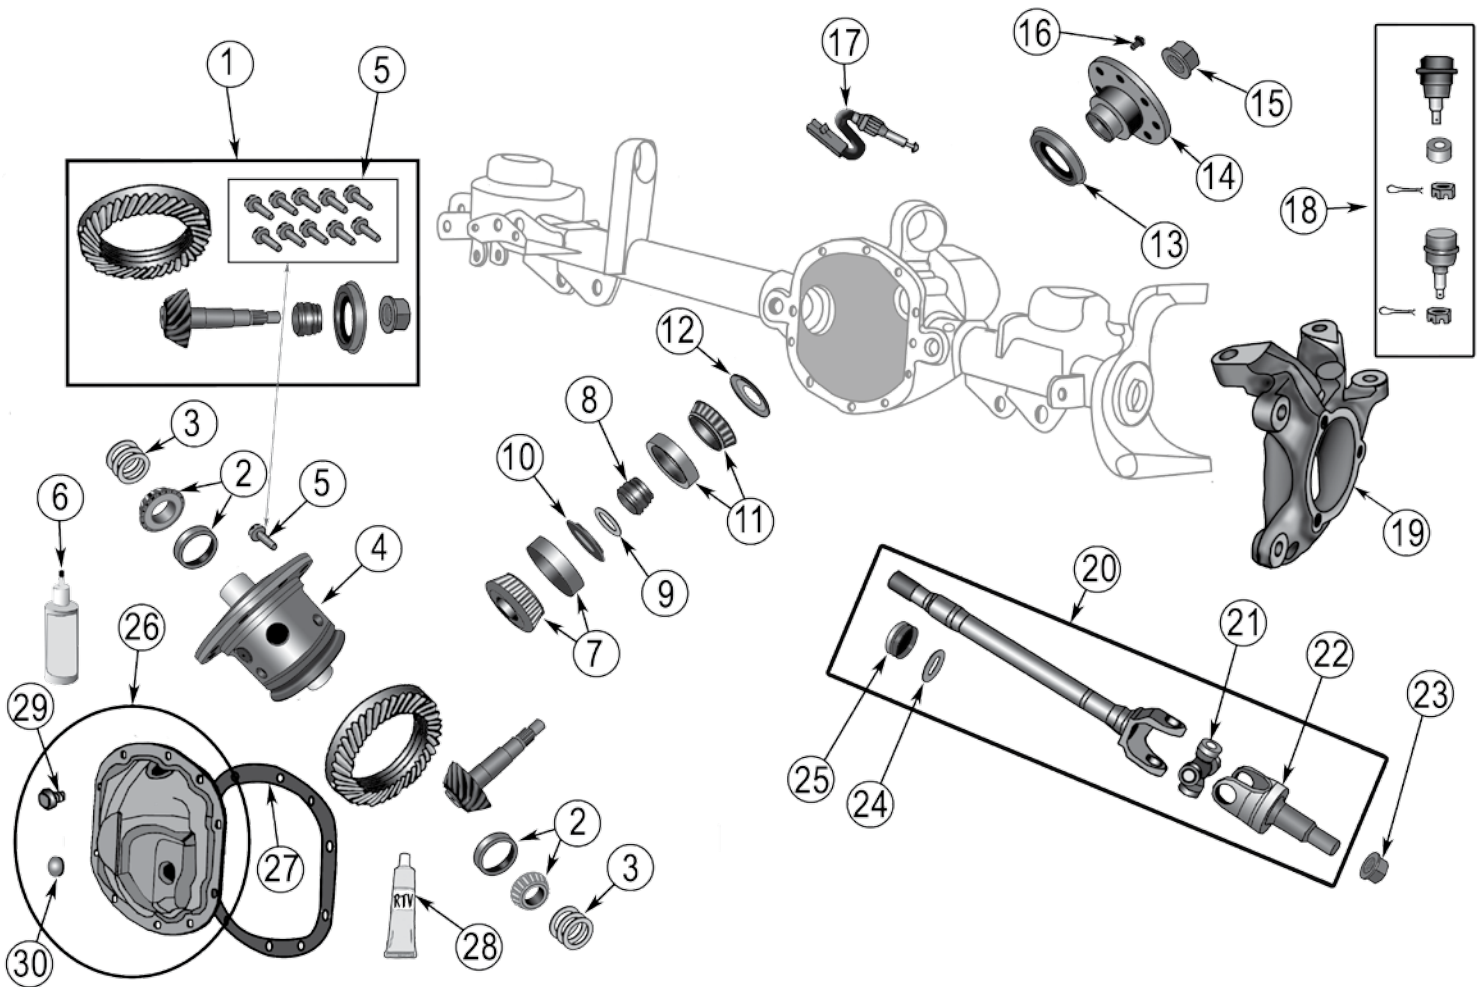

ITEM #	DESCRIPTION	YEARS	COMMENTS	REPLACES PART #
1	Ring & Pinion Set	07/15	4.10 Ratio	68017175AB
2	Bearing Set, Carrier	07/15	Includes 2 Bearings & 2 Cups	68003555AA
3	Shim Set, Carrier	07/15		68003556AA
4	Case Assy, Differential	07/15	4.10 Ratio	68017176AA*
5	Bolt Kit, Ring Gear	07/15	Includes 10 Bolts	68003554AA
6	Additive, Limited Slip	07/15		4318060AB
7	Bearing Set, Pinion	07/15	Inner	4746979
8	Spacer, Crush	07/15		5066047AA

* This Part # not currently carried by Crown Automotive