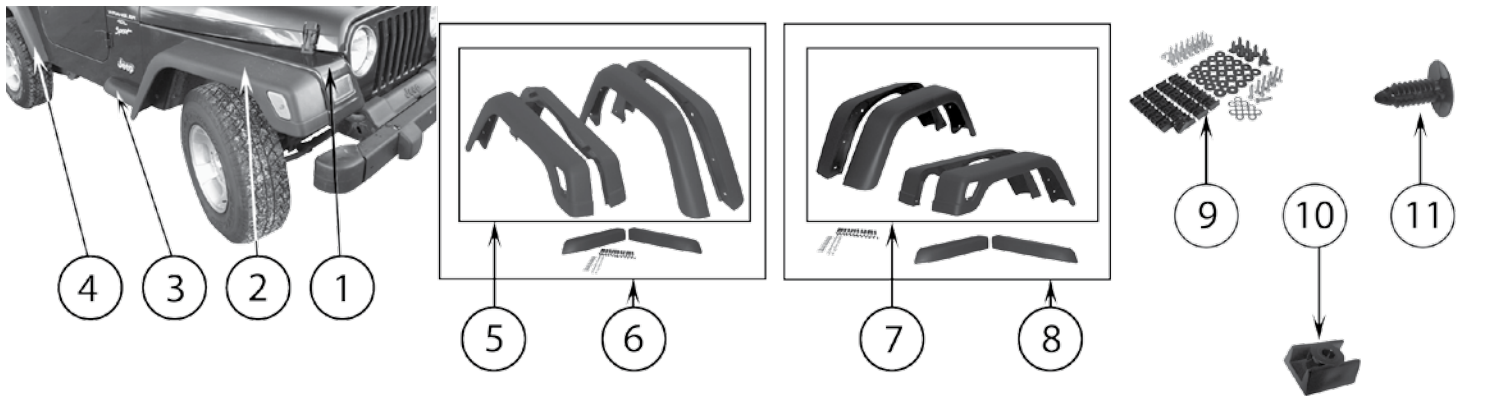

TJ - Door & Fender

BODY

ITEM #	DESCRIPTION	POSITION	YEAR	COLOR	NOTES	REPLACES PART #
7	Door Handle	Left	97/06	Chrome	Exterior; w/ Full Steel Doors	J5758172
		Right	97/06	Chrome	Exterior; w/ Full Steel Doors	J5758173
8	Door Handle Keeper	L or R	97/06	Zinc	Exterior; w/ Full Steel Doors	55076221
9	Door Lock Rod Clip		97/06	Purple	Door Lock Rod Clip	4658444
10	Door Lock Rod Clip		97/06	Orange	Door Lock Rod Clip	4658445
11	Entry Guard Set	L & R	97/06	Polished Stainless		RT34053
		L & R	97/06	Gloss Black	Powder Coated Stainless Steel	RT26036
12	Side Steps	L & R	97/06	Matte Black	w/o Unlimited Package; 3" Tubular Side Steps	RT26015
		L & R	97/06	Textured Black	w/o Unlimited Package; 3" Tubular Side Steps	RT26016

ITEM #	DESCRIPTION	POSITION	YEAR	COLOR	NOTES	REPLACES PART #	
1	Fender	Left	97/06	Black (Primed)		5003951AD	
		Right	97/06	Black (Primed)		5003950AD	
2	Fender Flare	Front	Left	97/06	Textured Black	55254919	
		Front	Right	97/06	Textured Black	55254918	
		Front	Left	97/06	Textured Black	6-5/8" Wide	552549197
		Front	Right	97/06	Textured Black	6-5/8" Wide	552549187
3	Fender Flare Extension	Left	97/06	Textured Black		55254929	
		Right	97/06	Textured Black		55254928	
4	Fender Flare	Rear	Left	97/06	Textured Black	55175727	
		Rear	Right	97/06	Textured Black	55175726	
		Rear	Left	97/06	Textured Black	6-5/8" Wide	551757277
		Rear	Right	97/06	Textured Black	6-5/8" Wide	551757267
5	Fender Flare Kit	F & R	L & R	97/06	Textured Black	4 Piece - OE Width; Includes Hardware	55254918K
6	Fender Flare Kit	F & R	L & R	97/06	Textured Black	6 Piece - OE Width; Includes Hardware	55254918K6
7	Fender Flare Kit	F & R	L & R	97/06	Textured Black	4 Piece - 6-5/8" Wide; Includes Hardware	55254918K7
8	Fender Flare Kit	F & R	L & R	97/06	Textured Black	6 Piece - 6-5/8" Wide; Includes Hardware	55254918K76
9	Fender Flare Hardware Kit	F & R	L & R	97/06			4918K
10	Fender Flare Nut	F or R	L or R	97/06			J4004868
11	Push Pin	F or R	L or R	97/06		Fender Flares	J4007117