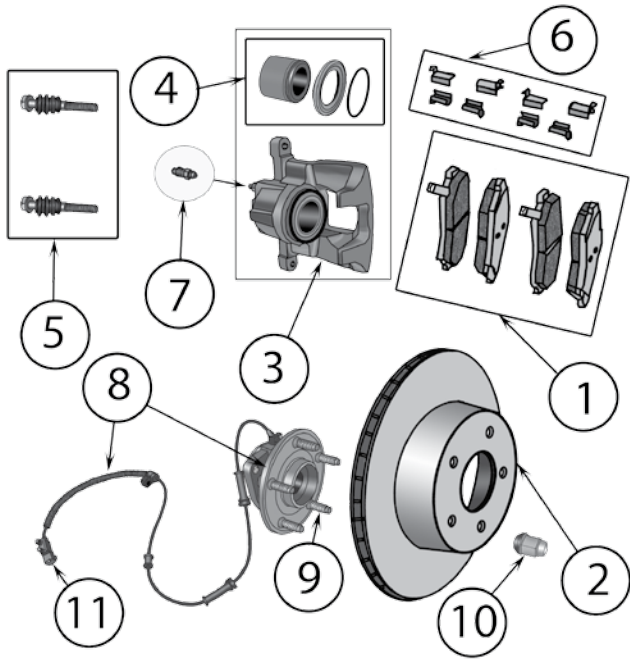

BRAKE

KK 2008 - 2012 | Front & Rear Brakes, Parking Brake, Hydraulics

Front Disc Brakes