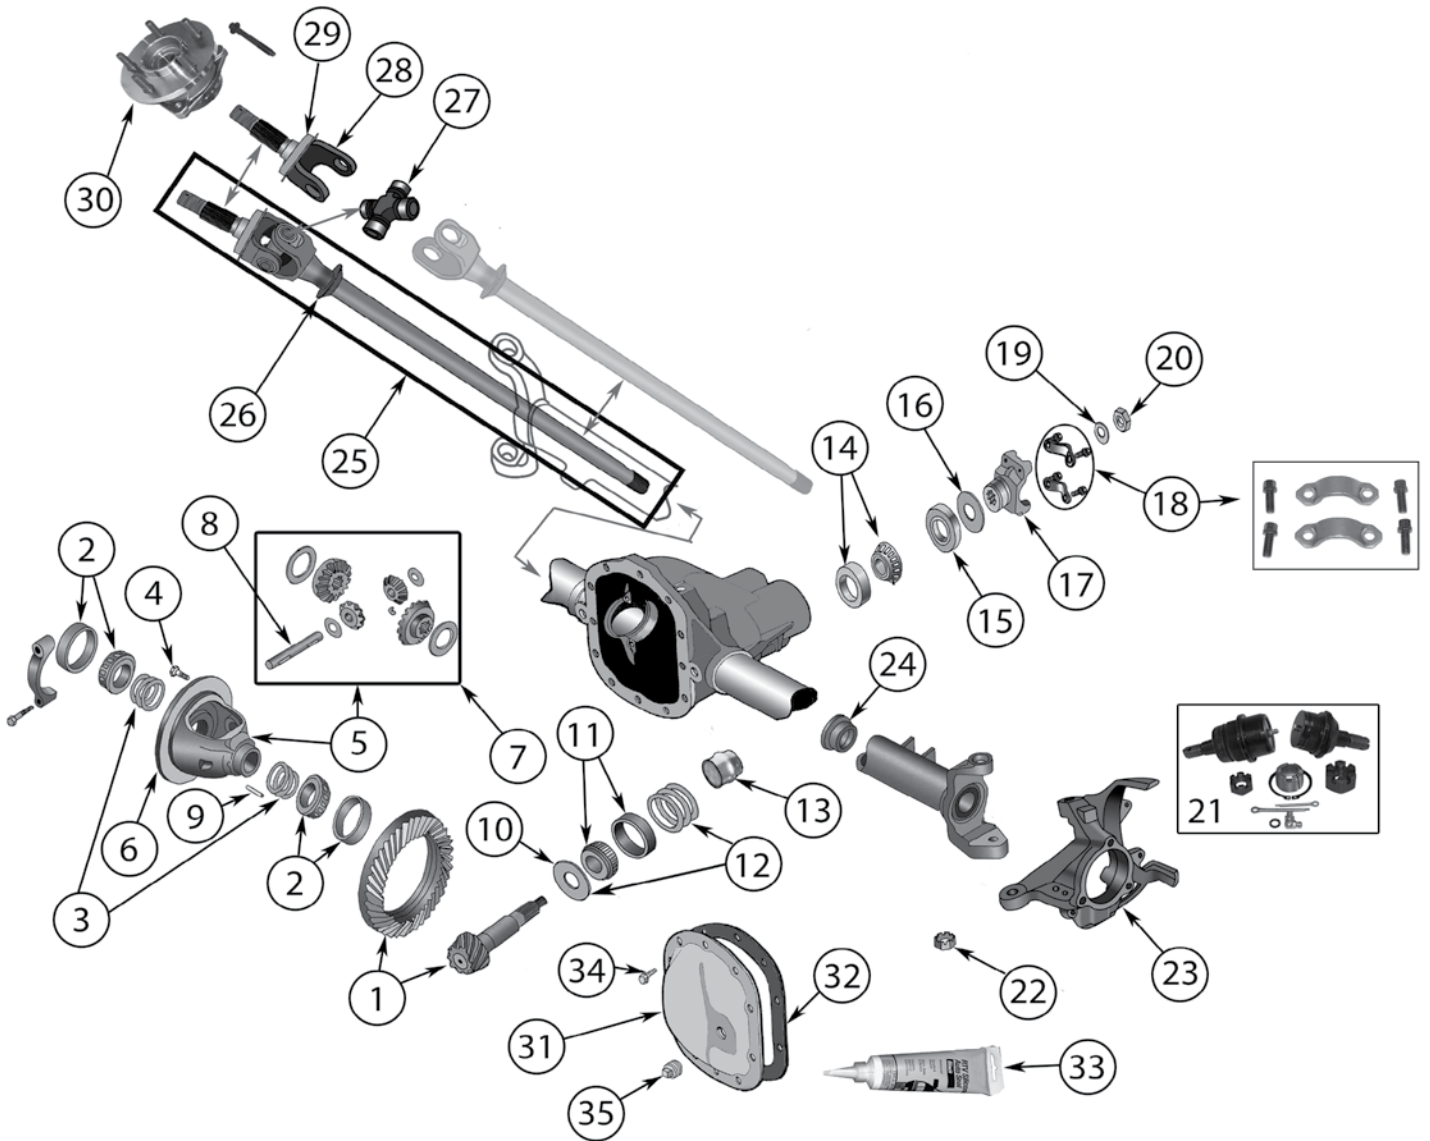

ITEM #	DESCRIPTION	COMMENT	YEARS	RATIO	REPLACES PART #
1	Ring & Pinion Set		97/10-1-00	3.07	4864853
	Ring & Pinion Set		10-2-00/06	3.07	5072997AB
	Ring & Pinion Set		97/10-1-00	3.55	4864906
	Ring & Pinion Set		97/10-1-00	3.73	4864843
	Ring & Pinion Set		10-2-00/06	3.73	5073246AA
	Ring & Pinion Set		97/10-1-00	4.10	4864913
	Ring & Pinion Set		10-2-00/06	4.10	5073247AA
	Ring & Pinion Set		10-2-00/06	4.56	5086617AA
	Ring & Pinion Only		97/06	4.56	D30-456TJ
	Ring & Pinion Only		97/06	4.88	D30-488TJ
2	Bearing Set, Carrier	Includes 2 Bearings & 2 Cups	97/06	All	J8126500
3	Shim Set, Carrier		97/06	All	83500191
4	Bolt, Ring Gear	Each	97/06	All	J0649454
	Bolt Kit, Ring Gear	Includes 10 Bolts	97/06	All	4720891
5	Case Assy, Differential	Includes Gear Set	97/06	3.07, 3.55	5252582
		Includes Gear Set	97/06	3.73, 4.10, 4.56, 4.88	5252590
6	Case, Differential	Less Gear Set; Includes 3, 4, 32	97/06	3.07, 3.55	J8126515
		Less Gear Set; Includes 3, 4, 32	97/06	3.73, 4.10, 4.56, 4.88	J8126496
7	Gear Set, Differential		97/06	All	5252591
8	Shaft, Differential		97/06	All	5003840AA
9	Pin, Differential Shaft		97/06	All	J0636360
10	Slinger, Oil	Inner	97/06	All	Incl. in # 12
11	Bearing Set, Pinion	Inner	97/06	All	J8126499
12	Shim Set, Pinion	Inner, Includes Slinger	97/06	All	4720862
13	Spacer, Crush		97/06	All	4864845
14	Bearing Set, Pinion	Outer	97/06	All	5252508
15	Seal, Pinion	Non-Flanged	97/01	All	83503390
		Flanged	01/06	All	5072473AA
16	Slinger, Outer		97/06	All	J0636566
17	Yoke, Axle		97/06	All	83503388
18	Strap & Bolt Kit, U-Joint	Hex Head Bolts	97/06	All	4006698K
		12-Point Head Bolts	97/06	All	4006928K
19	Washer, Pinion Nut		97/06	All	J4004913

Continued to Next Page . . .