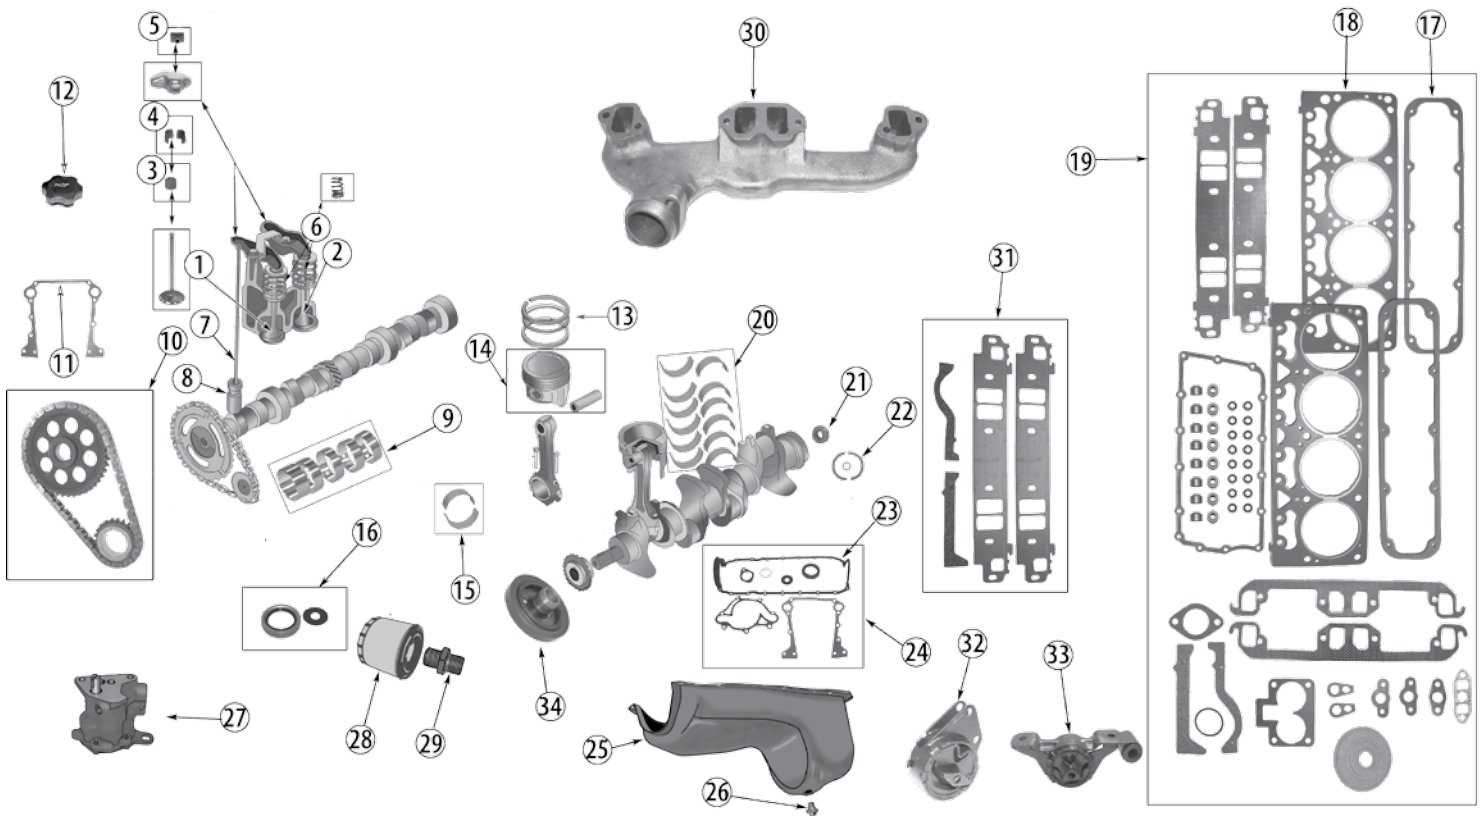

ITEM #	DESCRIPTION	YEARS	ENGINE	COMMENTS	REPLACES PART #
1	Intake Valve	93/98	5.2L, 5.9L	Standard	53006723
2	Exhaust Valve	93/98	5.2L, 5.9L	Standard	53006724
3	Valve Seal	93/98	5.2L, 5.9L	Intake; Standard	53009886
		93/98	5.2L, 5.9L	Exhaust; Standard	53009887
4	Valve Spring Lock	93/98	5.2L, 5.9L	w/ 1 Internal Groove	33003521
5	Rocker Arm Pivot	93/98	5.2L, 5.9L		53008283
6	Valve Spring	94/98	5.2L, 5.9L	Intake or Exhaust Valve Spring	53021056
7	Push Rod	93/98	5.2L, 5.9L		53006722
8	Lifter	93/98	5.2L, 5.9L		4713439
9	Camshaft Bearing Set	93/98	5.2L, 5.9L	Standard	3830603K
10	Timing Chain Kit	93/98	5.2L, 5.9L	Includes Chain & Sprockets	83507095