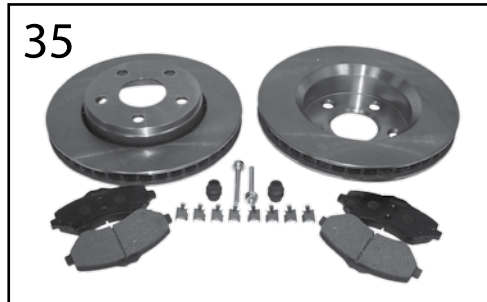

ITEM #	DESCRIPTION	YEARS	POSITION	COMMENTS	REPLACES PART#
25	Parking Brake Shoe Set	07/15			68003589AA
26	Parking Brake Hardware Kit	07/15		Includes Springs, Pins, & Adjusters	68003589HK
27	Parking Brake Adjusting Plug	07/15			J3201957
28	Parking Brake Cable	07/15 07/15	L or R L or R	2-Door 4-Door	52059891AF 52060204AF
29	Brake Booster	07/10 11/15 09/11		w/ 11.89" Front Rotors w/ 11.89" Front Rotors w/ 13" Front Rotors (Export)	68003619AA 68068521AA * 68045999AA *
30	Master Cylinder	07/08 09/10 11/15 09/15		w/ 11.89" Front Rotors w/ 11.89" Front Rotors w/ 13" Front Rotors (Export)	68003617AA * 68057474AA * 68057474AC * 68091278AB
31	Master Cylinder Cap	07/15			4683656
32	Brake Pedal Pad	07/15 07/15		w/ Manual Transmission w/ Automatic Transmission	52002750 68031956AA
33	Brake Light Switch	07/15			56042023
34	Wheel Nut	07/15 07/15		Stainless Capped Black	J4006956 J4006956BLK
	Wheel Nut Kit	07/15	F & R	Includes 20 Black Wheel Nuts	4006956BLKK
35	Disc Brake Service Kit	07/15	Front	w/ 11.89" Rotors	52060137K
36	Disc Brake Service Kit	07/15	Rear	Includes Pads, Rotors, Parking Brake Shoes, & Hardware	52060147K
37	Stainless Steel Brake Hose Kit	07/10	F & R	Includes 2 Front and 2 Rear Brake Hoses	RT31029
38	Performance Brake Kit	07/15	Front	w/ 11.89" Rotors; Includes Drilled + Slotted Rotors, Pad Set & All Hardware	RT31027
39	Performance Brake Kit	07/15	Rear	Includes Drilled & Slotted Rotors, Pad Set, Parking Brake Shoe Set, and All Hardware	RT31028

* This Part # not currently carried by Crown Automotive