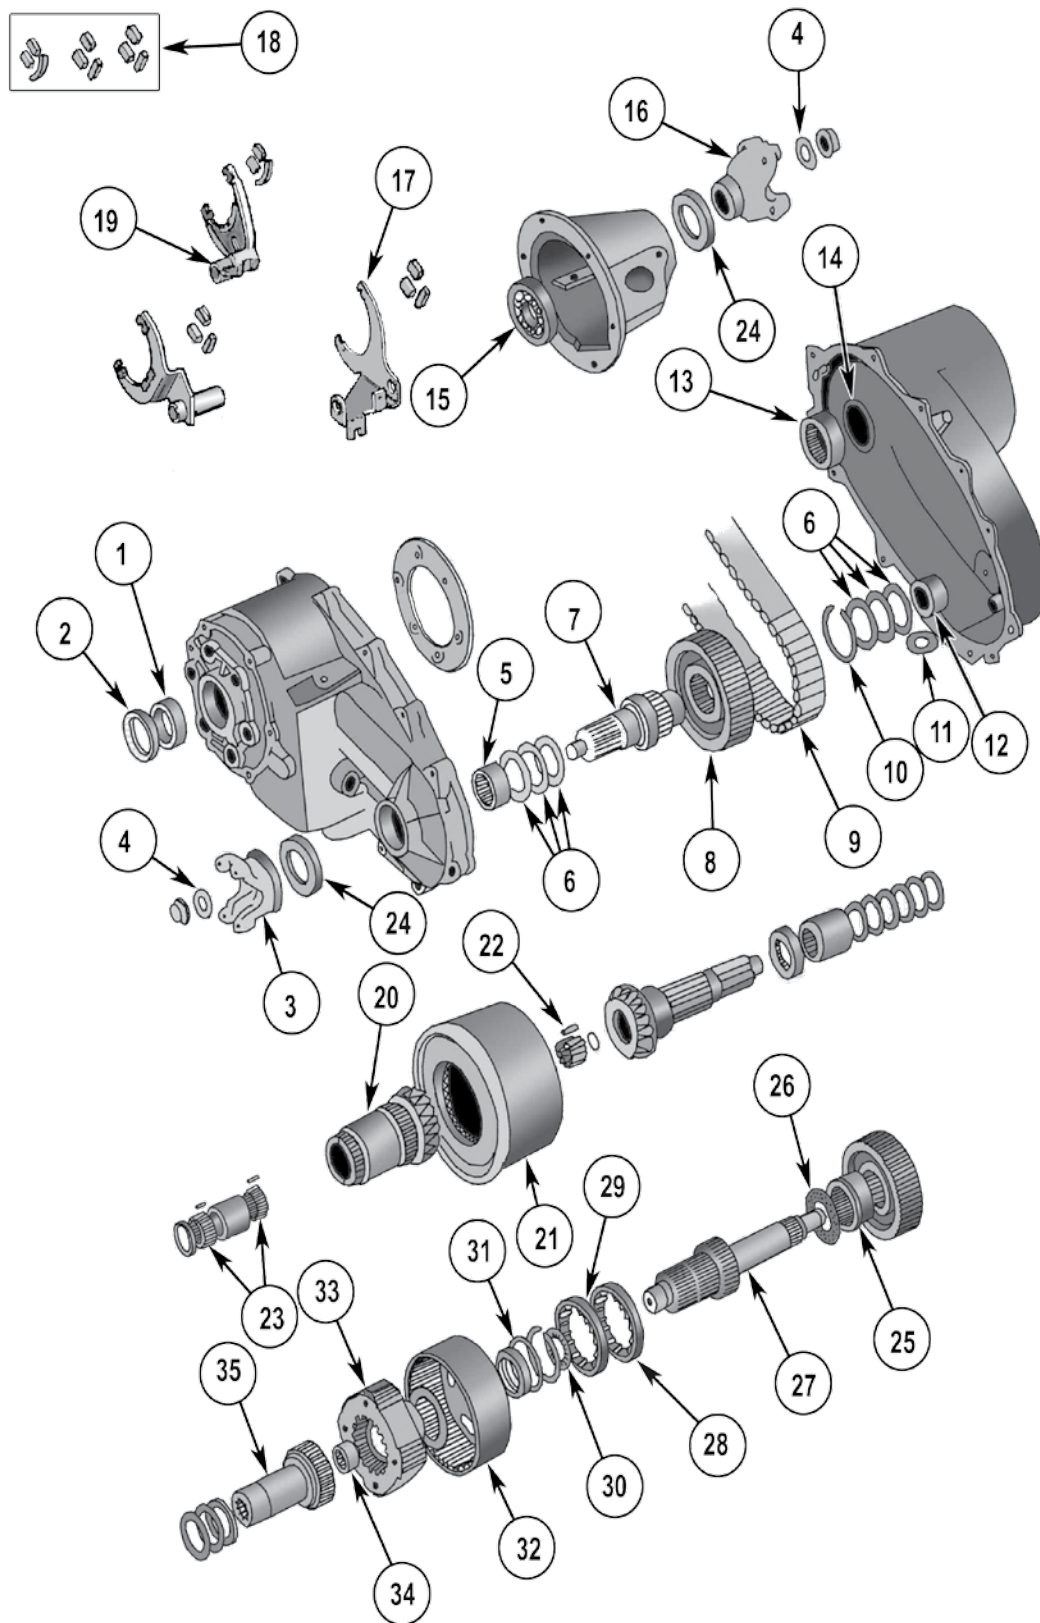

ITEM #	DESCRIPTION	COMMENTS	REPLACES PART #
1	Bearing, Input Shaft		J8130868
2	Seal, Input Shaft		J5359457
3	Yoke, Front Output		4856142
4	Seal Washer, Output Shaft	Front or Rear	J8130815
5	Bearing, Front Output Shaft	Front	J8130869
6	Bearing Assembly, Front Output Shaft	2 Required	J8130819
7	Shaft, Front Output		J8130850 *
8	Sprocket, Drive		83500491 *
9	Chain, Transfer Case		J8130831
10	Retaining Ring		J8130802 *
11	Magnet		3681601
12	Bearing, Front Output Shaft	Rear	4269189
13	Bearing, Rear Output Shaft	Front	J8133644 *
14	Seal, Rear Output		J8130982
15	Bearing, Rear Output Shaft	Rear	J8136626
16	Yoke, Rear Output	84/89 90/91	83503578 * 13775 *
17	Fork, Mode Shift		J8134275 *
18	Pad Kit, Shift Fork		15866
19	Fork, Range Shift		15618
20	Side Gear		13836 *
21	Viscous Coupling	NP228 NP229	83502517 * J8130800 *
22	Roller Bearing		J8130804 *
23	Roller Kit, Side Gear	Includes 85 Roller Bearings	J8130846
24	Seal, Output Shaft	Front or Rear	4762899
25	Side Clutch Gear		J8133633 *
26	Main Shaft Thrust Washer		J8130844 *
27	Main Shaft		15636 *
28	Collar, Shift		16111
29	Collar, Shift		16112
30	Thrust Bearing, Main Shaft		J8130879
31	Thrust Washer		4167959 *
32	Annulus Gear		4167954 *
33	Planetary Gear		4329198 *
34	Bearing, Input Shaft	Rear	J8130878
35	Shaft, Input		83500492

* This Part # not currently carried by Crown Automotive