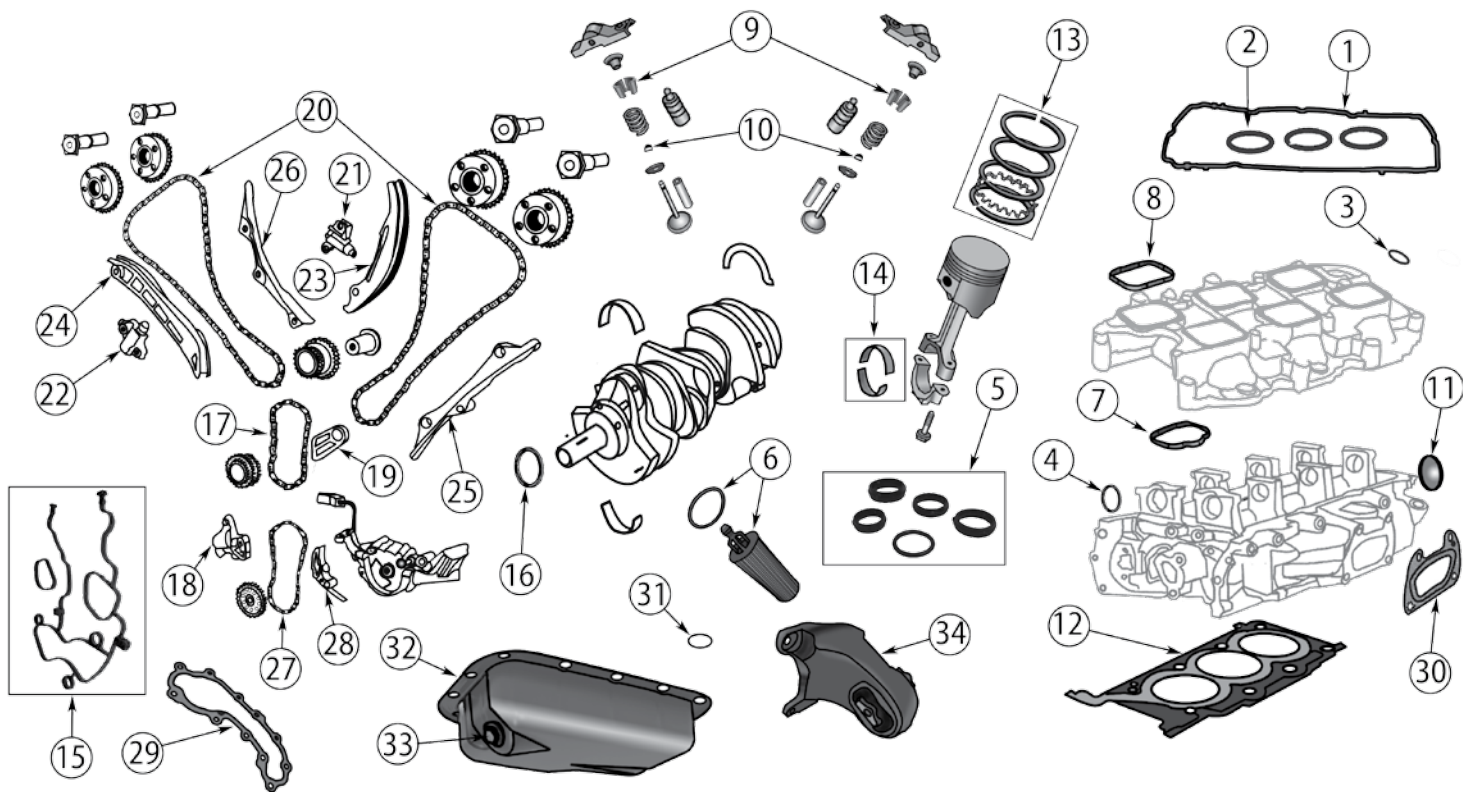

ITEM #	DESCRIPTION	MODELS	YEARS	ENGINE	COMMENTS	REPLACES PART #
1	Valve Cover Gasket	JK, WK, KL	All	3.0L, 3.2L, 3.6L	Left Side	5184595AE
		JK, WK, KL	All	3.0L, 3.2L, 3.6L	Right Side	5184596AE
2	Spark Plug Well Gasket	JK, WK, KL	All	3.0L, 3.2L, 3.6L	Left or Right Side	5184778AB *
3	Camshaft Sensor Seal	JK, WK, KL	All	3.0L, 3.2L, 3.6L	Left or Right Side	5184772AB *
4	Camshaft Seal	JK, WK, KL	All	3.0L, 3.2L, 3.6L	Left or Right Side	5184855AB *
5	Oil Filter Adapter O-Ring Kit	JK, WK	All	3.6L		68166067AA
6	Oil Filter	JK, WK	11/13	3.6L		68079744AB
6	Oil Filter	JK, WK, KL	11/15	3.0L, 3.2L, 3.6L		68191349AA
7	Intake Manifold Seal	JK, WK, KL	All	3.0L, 3.2L, 3.6L	Lower Intake Manifold to Cylinder Head; 6 Required	5184331AC
8	Intake Manifold Seal	JK, WK, KL	All	3.0L, 3.2L, 3.6L	Upper Intake Manifold to Lower Intake Manifold; 6 Required	5184562AC
9	Valve Spring Lock	JK, WK, KL	All	3.0L, 3.2L, 3.6L	2 Required Per Valve	4663722 *
10	Valve Seal	JK, WK, KL	All	3.0L, 3.2L, 3.6L	Intake or Exhaust	5184168AB *
11	Freeze Plug	JK, WK, KL	All	3.0L, 3.2L, 3.6L	Left or Right Cylinder Head	4556020AB *

* This Part # not currently carried by Crown Automotive