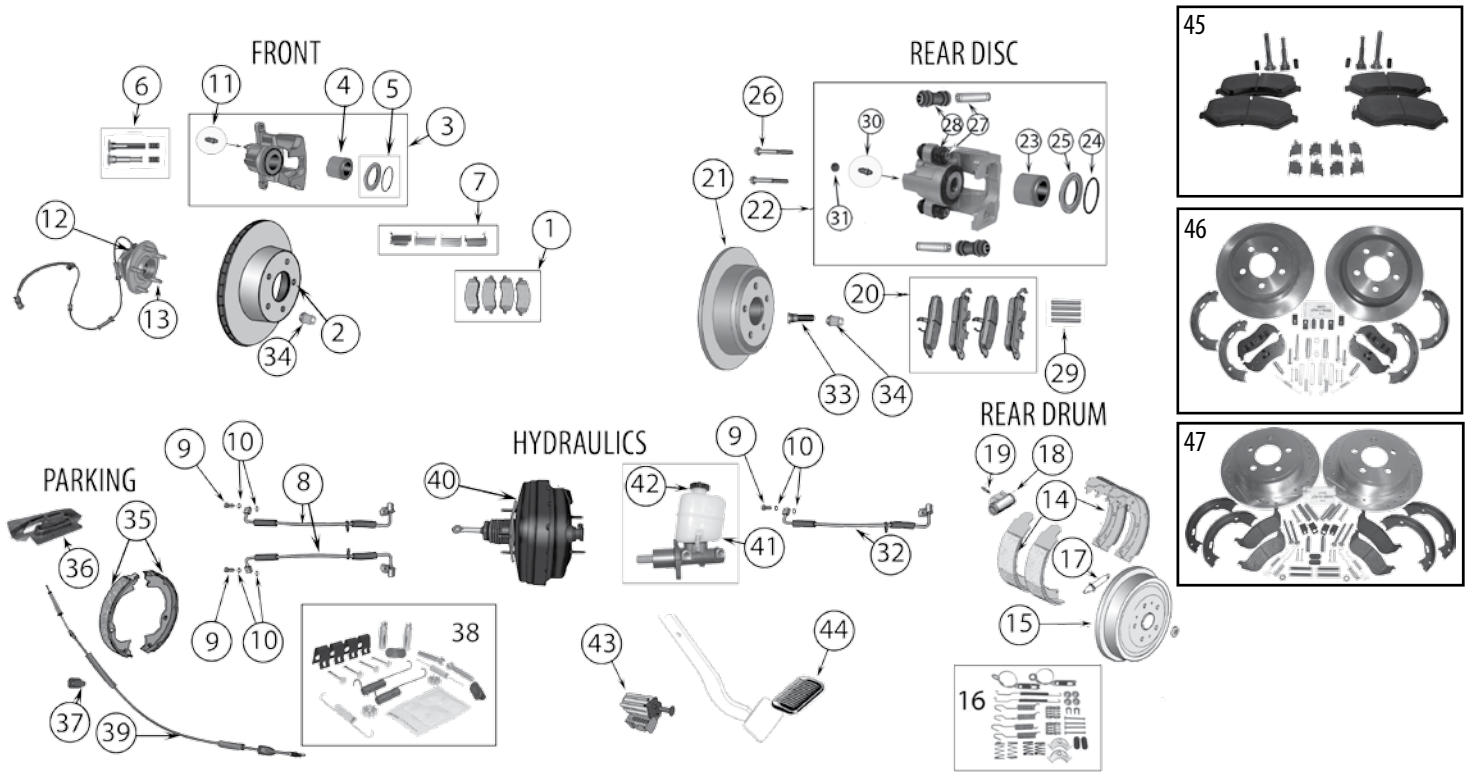

BRAKE

KJ 2002 - 2007 | Front & Rear Brakes, Parking Brake, Hydraulics

ITEM #	DESCRIPTION	YEARS	POSITION	COMMENTS	REPLACES PART #
1	Brake Pad Set	02/07	Front	Semi-Metallic	5066427AA
2	Brake Rotor	02/07	Front		52128247AA
3	Brake Caliper	02/07	Left Front	Less Pads	5066423AA
		02/07	Right Front	Less Pads	5066422AA
4	Caliper Piston	02/07	Front		5066425AA
5	Caliper Seal Kit	02/07	Front	Includes 1 Seal & 1 Boot	J8127583
6	Caliper Pin Kit	02/07	Front	Includes 2 Pins & 2 Bushings	5019987
7	Brake Pad Spring Kit	02/07	Front	Includes 4 Clips	5019985K
8	Brake Hose	02/07	Left Front		52128311AA
		02/07	Right Front		52128312AA
9	Brake Hose Bolt	02/07	F or R	3/8"-24 Threads	6035911AA
10	Brake Hose Washer	02/07	F or R		J3236434
11	Bleeder Screw	02/07	Front		J8129722
12	Hub Assembly	02/05	L or R Front	w/o ABS	52128352AB
		02/07	Left Front	w/ ABS- Includes Sensor	52128693AA
		02/07	Right Front	w/ ABS- Includes Sensor	52128692AA
13	Wheel Stud	02/07	Front		52098680
14	Brake Shoe Set	2002	Rear	10 x 1-3/4"	5066147AA
15	Brake Drum	2002	Rear	10 x 1-3/4"	52128270AA
16	Drum Brake Hardware Kit	2002	Rear		4713365RK
17	Drum Brake Adjuster	2002	Left Rear		4713357
		2002	Right Rear		4713356
18	Wheel Cylinder	2002	L or R Rear		5066158AA
19	Bleeder Screw	2002	Rear		J8129722