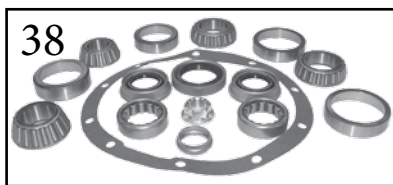

ITEM #	DESCRIPTION	COMMENTS	YEARS	RATIO	INCLUDES	REPLACES PART #
11	Shaft & Pin Kit, Differential	w/ Standard Differential; Roll Pin Style Threaded Pn Style	84/89 90/01	All All		3224231K 5252502K
12	Bolt Kit, Ring Gear	Includes 10 @ 3/8"-24 Bolts Includes 10 @ 7/16"-20 Bolts	87/10-1-00 10-2-00/01	All All		4720891 5012810AC