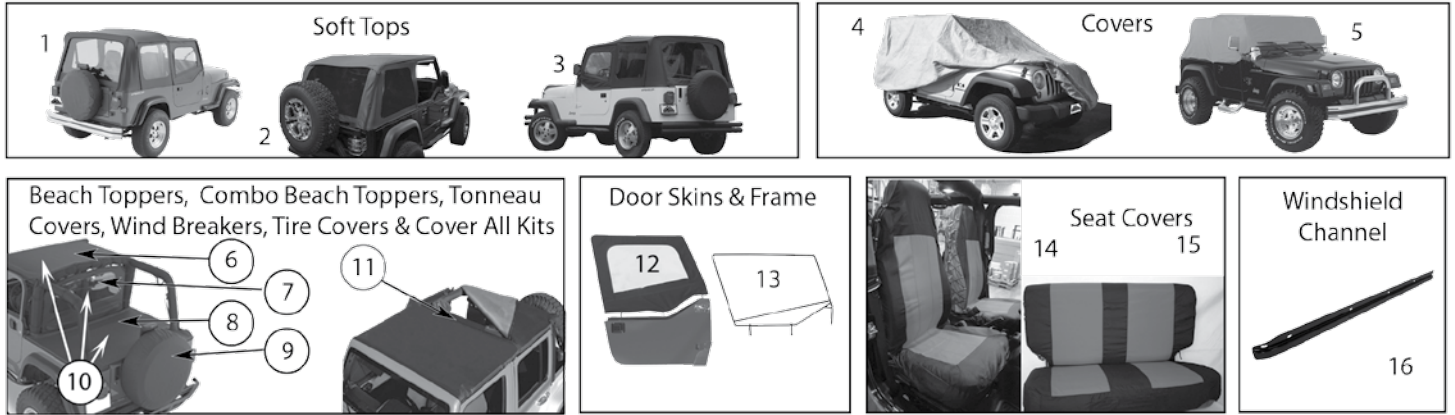

ITEM #	DESCRIPTION	LOCATION	YEARS	COLOR	COMMENTS	REPLACES PART #	
9	Spare Tire Cover		87/95	Black	27" to 29"	TC272901	
			87/95	Gray	27" to 29"	TC272909	
			87/95	Black Denim	27" to 29"	TC272915	
			87/95	Spice	27" to 29"	TC272937	
			87/95	Black	30" to 32"	TC303201	
			87/95	Gray	30" to 32"	TC303209	
			87/95	Black Denim	30" to 32"	TC303215	
			87/95	Spice	30" to 32"	TC303237	
			87/95	Spice	33" to 35"	TC333537	
			87/95	Black Diamond	33" to 35"	TC333515	
10	Cover All Kit		87/91	Black Denim	Includes Item #s 6, 7, 8	CA10115	
			92/95	Black Denim	Includes Item #s 6, 7, 8	CA10215	
11	Combo Beach Topper		92/95	Black Mesh		CB10011	
			92/95	Black Denim		CB10015	
			92/95	Spice		CB10037	
12	Door Skin Set	L & R	87/95	Black Denim	Upper; w/o Tinted Windows	DS10015	
		L & R	87/95	Spice	Upper; w/o Tinted Windows	DS10037	
13	Door Frame Set	L & R	87/95	Black	Upper	DF100YJ	
14	Seat Cover Set	Front, L & R	87/95	Black & Gray	Includes 2 Polycanvas Seat Covers, 2 Seat Belt Pads, and a Steering Wheel Cover	SC10021	
		Front, L & R	87/95	Black & Tan	Includes 2 Polycanvas Seat Covers, 2 Seat Belt Pads, and a Steering Wheel Cover	SC10024	
		Front, L & R	87/95	Black & Red	Includes 2 Polycanvas Seat Covers, 2 Seat Belt Pads, and a Steering Wheel Cover	SC10030	
15	Seat Cover Set	Rear	87/95	Black & Gray	Includes 1 Polycanvas Seat Cover and 2 Seat Belt Pads	SCP20121	
		Rear	87/95	Black & Tan	Includes 1 Polycanvas Seat Cover and 2 Seat Belt Pads	SCP20124	
		Rear	87/95	Black & Red	Includes 1 Polycanvas Seat Cover and 2 Seat Belt Pads	SCP20130	
16	Windshield Channel		87/95	Black	Drill-In	RT26064