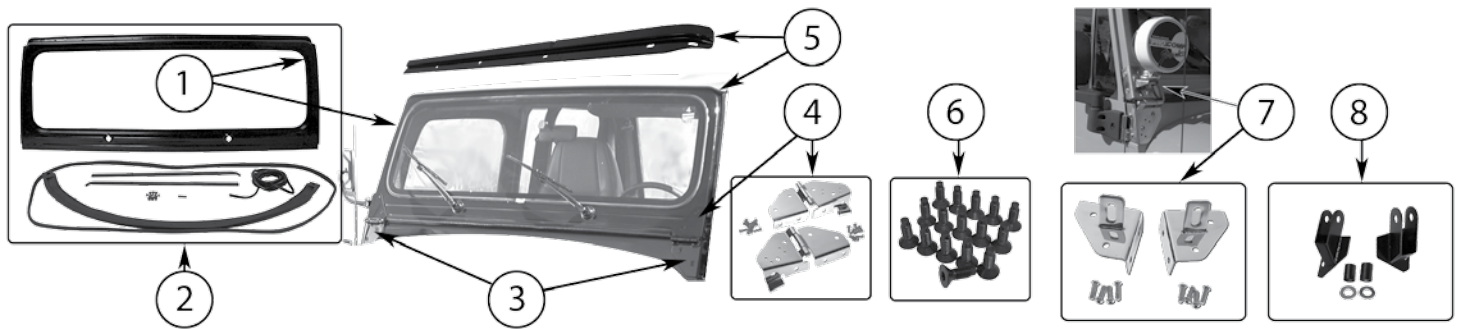

YJ - Weatherstrips & Windshield

BODY

ITEM #	DESCRIPTION	LOCATION	YEARS	COMMENTS	REPLACES PART #
8	Windshield Frame Weatherstrip		87/95	w/ Hard Top; Windshield Frame to Hard Top Weatherstrip	55052607
9	Windshield Moulding Kit		87/95	Includes Moulding & Clip	55010655K
10	Liftgate Weatherstrip		87/95	w/ Hard Top	55010064
11	Tailgate Weatherstrip		87/95		55009742
12	Door Weatherstrip	Left	87/95	w/ Half Doors	55009829
		Right	87/95	w/ Half Doors	55009828
13	Door Channel	Left	87/95	w/ Half Doors & Soft Uppers	55176225
		Right	87/95	w/ Half Doors & Soft Uppers	55176224
14	Hard Top Weatherstrip Kit		87/95	Includes Weatherstrips for the top of the windshield frame and on the left and right sides of the tub as well as a sleeve to cut holes in the Weatherstrips for access to bolt holes	5454184K

ITEM #	DESCRIPTION	LOCATION	YEARS	COLOR	COMMENTS	REPLACES PART #
1	Windshield Frame		87/95	Black (Primed)		55020432
2	Windshield Frame Kit		87/95		Includes Frame, Seals, Channels, Screws, Cap	55020432K
3	Windshield Hinge	Left	87/95	Black (Primed)		J5462425
		Right	87/95	Black (Primed)		J5462424
4	Windshield Hinge Set	L & R	76/86	Polished Stainless	Includes 2 Hinges and Hardware	RT34017
		L & R	76/86	Black	Includes 2 Hinges and Hardware	546242425K
5	Windshield Channel		87/95	Black	Drill-In; Connects soft top to windshield Frame	RT26064
6	Windshield Frame Screw Kit		87/95	Black	Includes 16 Torx Screws	6035757K
7	Windshield Light Bracket Set	L & R	87/95	Polished Stainless	Includes 2 Brackets and Hardware	RT34018
		L & R	87/95	Black	Includes 2 Brackets and Hardware	RT26021
8	Mirror Relocation Brackets	L & R	87/95	Black	Includes 2 Brackets, 2 Spacers, and 2 Washers	RT30010