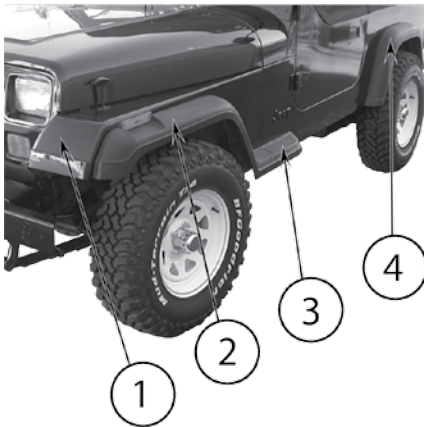

YJ - Door & Fenders

BODY

ITEM #	DESCRIPTION	LOCATION	YEARS	COLOR	COMMENTS	REPLACES PART #
8	Door Handle	Left	87/95	Chrome	Exterior; w/ Full Hard Door	J5758173
		Right	87/95	Chrome	Exterior; w/ Full Hard Door	J5758172
9	Door Handle Keeper	L or R	87/95	Zinc		55076221
10	Door Striker Set	L & R	87/95			550294545K
11	Door Striker	Left	87/95			55029455K
		Right	87/95			55029454K
12	Side Steps	L & R	87/95	Textured Black	3" Tubular	RT26016
		L & R	87/95	Matte Black	3" Tubular	RT26015
13	Entry Guard Set	L & R	87/95	Polished Stainless		RT34010
		L & R	87/95	Black		RT26004

ITEM #	DESCRIPTION	LOCATION	YEARS	COLOR	COMMENTS	REPLACES PART #
1	Fender	Left	87/95	Black (Primed)		55013515
		Right	87/95	Black (Primed)		55013514
2	Fender Flare	Front	Left	87/95	Will not fit Renegade Model	5AH15JX9
		Front	Right	87/95	Will not fit Renegade Model	5AH14JX9
3	Fender Flare	Rear	Left	87/95	Will not fit Renegade Model	5AH17JX9
		Rear	Right	87/95	Will not fit Renegade Model	5AH16JX9
4	Fender Flare Extension	Left	87/95		Will not fit Renegade Model	55007317
		Right	87/95		Will not fit Renegade Model	55007316
5	Fender Flare Kit		87/95		4-Pieces; Includes Hardware; Will not fit Renegade Model	5AHK
6	Fender Flare Kit		87/95		6-Pieces; Includes Hardware; Will not fit Renegade Model	5AHK6
7	Fender Flare Hardware Kit	Front	87/95		Includes 16 Screws & 16 Nuts; Will not fit Renegade Model	5AHRKIT
8	Fender Flare Hardware Kit	Rear	87/95		Includes 14 Screws & 14 Nuts; Will not fit Renegade Model	5AHRKIT
9	Fender Flare Nut		87/95			J4004868