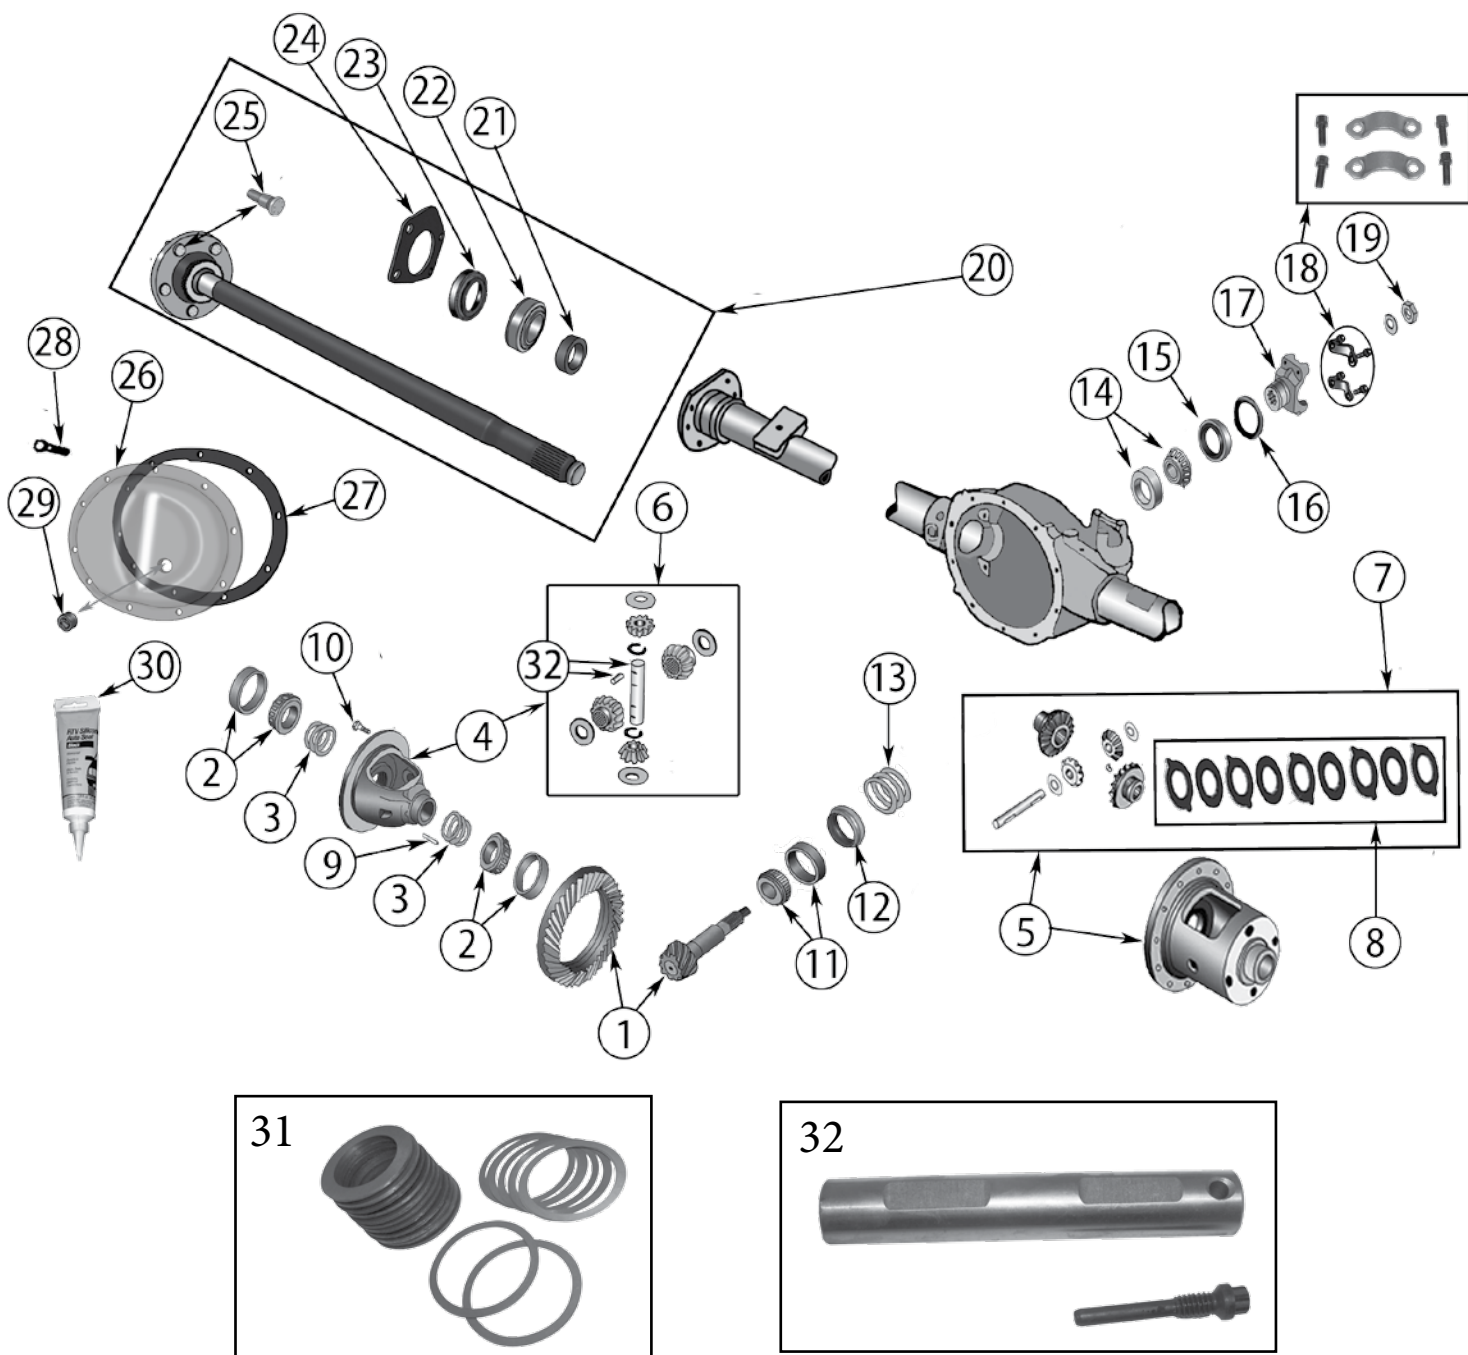

ITEM #	DESCRIPTION	COMMENTS	YEAR	RATIO	INCLUDES	REPLACES PART #
1	Ring & Pinion Set		2002	3.73	10, 12, 19	5012807AC
			2002	4.10	10, 12, 19	5066492AB
2	Bearing Set, Differential	Includes 2 Bearings & 2 Cups	2002	All		J8126500
3	Shim Set, Differential		2002	All		83503004
4	Case Assembly, Differential	w/ Standard Differential	2002	All	2, 10	5066480AA