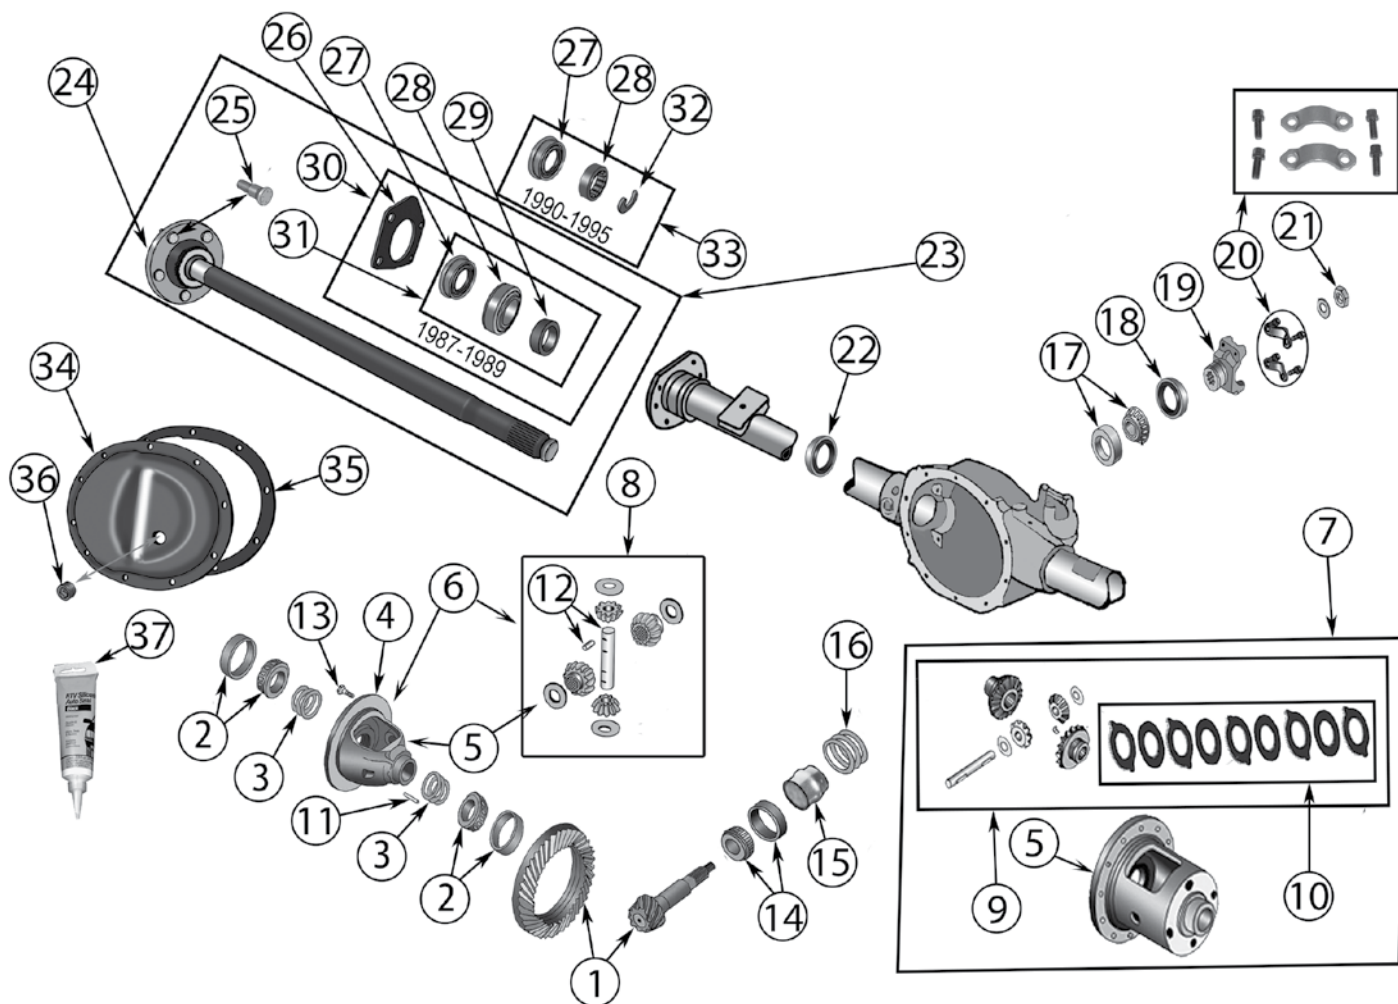

ITEM #	DESCRIPTION	COMMENTS	YEARS	RATIO	INCLUDES	REPLACES PART #
1	Ring & Pinion	w/ .81" Long Ring Gear Bolts	87/95	3.07 (43-14)	1, 13	83505472
	Ring & Pinion Kit	w/ .66" Long Ring Gear Bolts	87/90	3.07 (40-13)	1, 4, 13	83504934K
	Ring & Pinion		87/95	4.11 (37-9)	1, 13	83504938
	Ring & Pinion		87/95	4.56 (41-9)	1	83504377
	Ring & Pinion		87/95	4.88 (39-8)	1	D35488
	Ring & Pinion Set	w/ Standard Differential	87/93	3.55 (39-11)	1, 13, 15, 21	83504376
	Ring & Pinion Set	w/ Trac-Lok Differential	94/95	3.55 (39-11)	1, 13, 15, 21	4761676
	Ring & Pinion Set		94/95	3.55 (39-11)	1, 13, 15, 21	83504376
	Ring & Pinion Set		94/95	3.73 (41-11)	1, 13, 15, 21	4761678
	Ring & Pinion Set		87/95	4.56 (41-9)	1, 2, 3, 13, 15, 18, 35	D35456TJ
2	Bearing Set, Differential	Includes 2 Bearings & 2 Cups	87/95	All		J8126500
3	Shim Set, Carrier		87/95	All		83503004
4	Case, Differential, Standard	w/ .81" Long Ring Gear Bolts	87/89	3.07	4	43219
			1990	3.07	4	43219
		w/o ABS	91/95	3.07	4	43219
		w/ ABS	91/95	3.07	4	44649
		w/ 2.5L Engine	91/93	3.55, 3.73, 4.10, 4.56, 4.88	4	44590
		w/ 4.0L Engine w/o ABS	91/93	3.55, 3.73, 4.10, 4.56, 4.88	4	44590
	w/ Casting #: 41994, 43225, 4013	94/95	3.55, 3.73, 4.10, 4.56, 4.88	4	44590