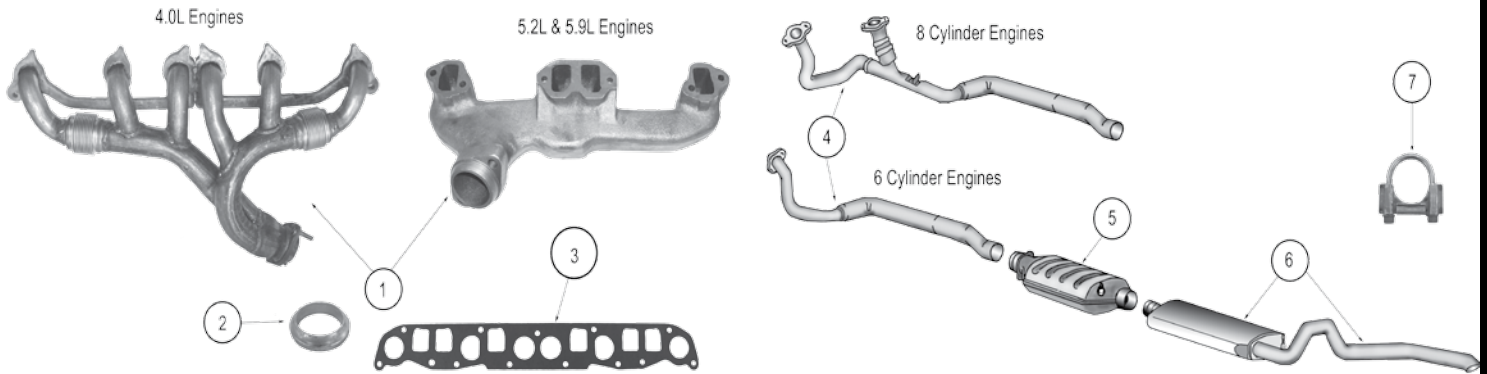

ITEM #	DESCRIPTION	ENGINE	YEARS	COMMENTS	REPLACES PART #
1	Manifold, Exhaust	4.0L	93/98	Includes Flex Bellows	4883385
		5.2 L	93/95	Right Side	53009378
		5.2L, 5.9L	96/98	Right Side	53030869 *
		5.2L, 5.9L	93/98	Left Side	53009379
	Stainless Steel Header Kit	4.0L	93/98	Includes Gasket	RT36001
2	Seal, Front Pipe to Manifold	4.0L	93/98		52005431
3	Gasket, Exhaust Manifold	4.0L	93/98		53010238
4	Pipe, Front	4.0L	93/95		52020150 *
		4.0L	96/98		52101299AB *
		5.2L	93/95		52007051 *
		5.2L, 5.9L	96/98		52101301AB *
5	Catalytic Converter	4.0L	93/95		52020110
		4.0L	1996	w/ California Emissions	52019482AC
		4.0L	96/97	w/ Federal Emissions	52019480AD
		4.0L	1998		52019480AD
		5.2L	1993		52017875
		5.2L	94/95		52019600
		5.2L	96/97		52019482AC
		5.2L, 5.9L	1998	w/ California Emissions	52019480AD
6	Muffler & Tailpipe Assembly	4.0L	93/95		52018162
		4.0L	96/98		52101196
		5.2L	93/95		52018163
		5.2L	96/98		52101196
		5.9L	1998		52101703 *
7	Clamps	All	93/98	2.00"	J8126663
		All	93/98	2.25"	83300061
		All	93/98	2.5"	4004445

* This Part # not currently carried by Crown Automotive