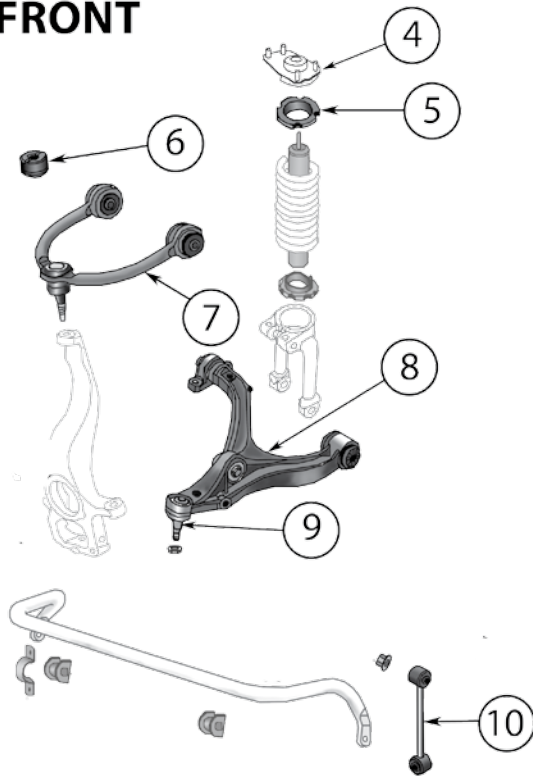

SUSPENSION

FRONT