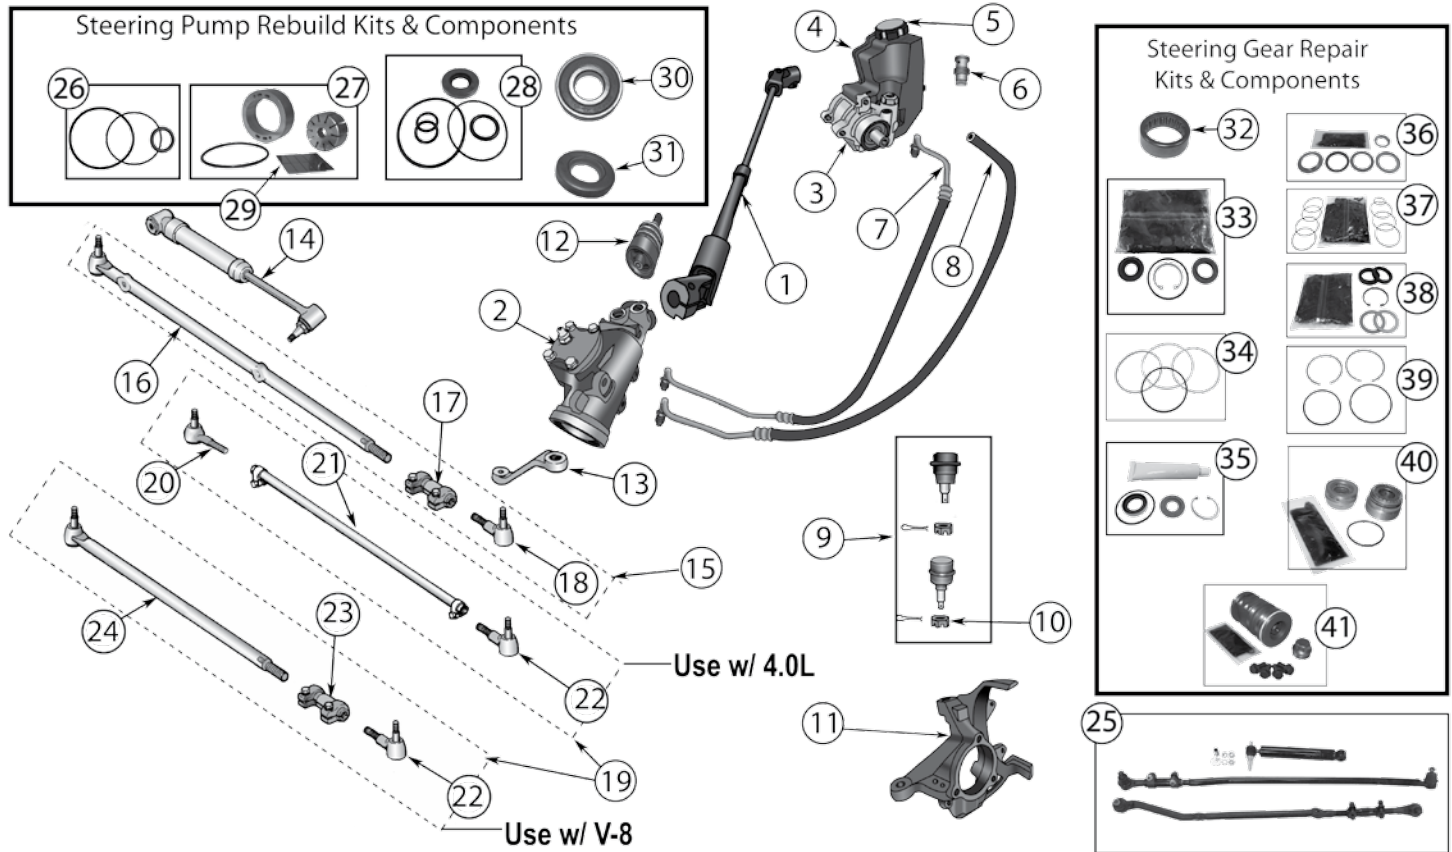

ITEM #	DESCRIPTION	POSITION	YEARS	MODEL	COMMENTS	REPLACES PART #
1	Steering Shaft	Lower	1-6-95/98	All		52079050
2	Steering Gear Assembly		93/98 96/98 94/96 96/96	ZJ ZG ZJ ZG	LHD; Except 96 w/ Trailer Tow Package LHD; w/o Speed Proportional Steering RHD w/ Speed Sensitive Steering RHD; w/o Speed Proportional Steering	52038002 52038002 55054570 52088487
3	Power Steering Pump		93/95 93/95 93/95 96/98 96/97	All All All ZJ ZG	w/ 4.0L Engine w/ 5.2L Engine w/o Trailer Tow Package w/ 5.2L Engine w/ Trailer Tow Package w/ Speed Proportional Steering	52088131 52088139 52087658 52088139 52088139
4	Power Steering Reservoir		93/96	All	LHD; w/ 4.0L Engine	52037544
5	Power Steering Reservoir Cap		93/94 95/96 97/98	All All All	w/ 4.0L Engine	4694765 52087895 4897287AA
6	Power Steering Flow Control Valve		93/96	All	w/ 4.0L Engine	83503489
7	Power Steering Pressure Hose		93/96 94/96 97/98	All All All	w/o Speed Proportional Steering w/ Speed Proportional Steering	52088538 52088539 52088538
8	Power Steering Return Hose		93/96	All	LHD w/ 4.0L Engine	52037645
9	Ball Joint Set HD Ball Joint Set		93/98 93/98	All All	Includes 1 Upper and 1 Lower Ball Joint w/ Hardware Includes 1 Upper and 1 Lower Ball Joint w/ Hardware	83500202 RT21003
10	Ball Joint Nut	Left or Right, Lower	93/98	All		J8123318