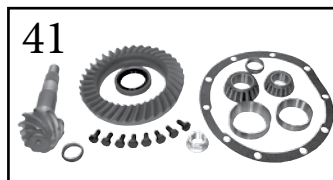

ITEM #	DESCRIPTION	COMMENTS	YEARS	RATIO	INCLUDES	REPLACES PART #
11	Shaft & Pin Kit, Differential	w/ Standard Differential; Roll Pin Style Threaded Pn Style	84/89 90/01	All All		3224231K 5252502K
12	Bolt Kit, Ring Gear	Includes 10 @ 3/8"-24 Bolts Includes 10 @ 7/16"-20 Bolts	87/10-1-00 10-2-00/01	All All		4720891 5012810AC