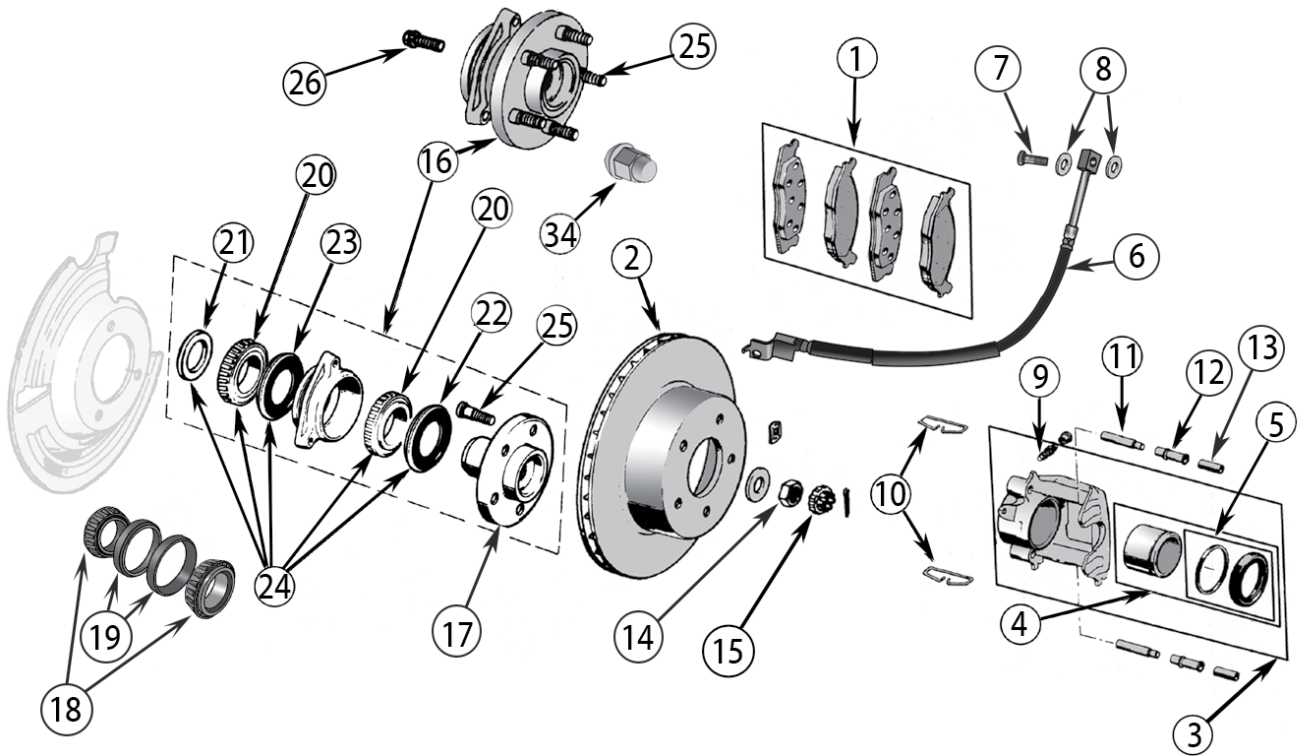

ITEM #	DESCRIPTION	YEARS	POSITION	COMMENTS	REPLACES PART #	
1	Brake Pad Set	84/92-½	Front	w/ 2WD	83501167	
		92-½/ 01	Front	w/ 2WD	5252531	
		84/89	Front	w/ 4WD	83501167	
		90/01	Front	w/ 4WD	5252531	
2	Brake Rotor	84/92-½	Front	w/ 2WD	53002928	
		92-½/ 99	Front	w/ 2WD, 2 Piece Composite Type	52005000	
		84/89	Front	w/ 4WD	J3251156	
		90/99	Front	w/ 4WD, 2 Piece Composite Type	52005000	
		99/01	Front	1 Piece Cast Type	5016434AA	
		90/92-½	Front	w/ 4WD; Includes Left & Right Rotors	RT31002	
2	Drilled & Slotted Rotor Set	92-½/99	Front	w/ 2-Piece Composite Rotor; Includes Left & Right Rotors	RT31002	
		99/01	Front	w/ 1-Piece Cast Rotor; Includes Left & Right Rotors	RT31001	
3	Brake Caliper	84/89	Left Front	Less Pads	J8133847	
		84/89	Right Front	Less Pads	J8133846	
		90/01	Left Front	Less Pads	5252985	
		90/01	Right Front	Less Pads	5252984	
4	Caliper Rebuild Kit	84/89	Front	Includes 1 Piston, 1 Seal and 1 Boot	J8133845	
		90/01	Front	Includes 1 Piston, 1 Seal and 1 Boot	5252614	
5	Caliper Seal Kit	84/01	Front	Includes 1 Seal and 1 Boot	J8133852	
6	Brake Hose	84/89	Left Front	XJ Only	52007587	
		90/92	Left Front	XJ Only w/ 2WD	52007587	
		90/92	Left Front	XJ Only w/ 4WD	52008675	
		93/01	Left Front	XJ Only	52008675	
		84/89	Right Front	XJ Only	52007586	
		90/92	Right Front	XJ Only w/ 2WD	52007586	
		90/92	Right Front	XJ Only w/ 4WD	52008674	
		93/01	Right Front	XJ Only	52008674	
7	Brake Hose Bolt	84/01	Front	3/8"-24 Threads	6035911AA	
8	Brake Hose Washer	84/01	Front		J3236434	
9	Bleeder Screw	84/01	Front		J8129722	
10	Caliper Support Spring	84/01	Front	"Anti-Rattle Clip"	J3239865