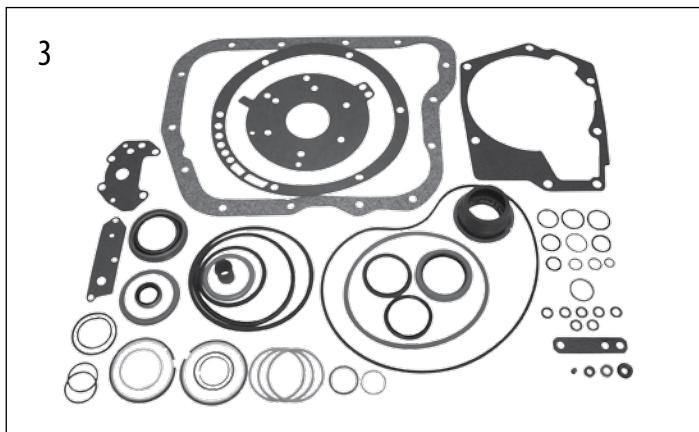

*This Part # not currently carried by Crown Automotive

MANUAL TRANSMISSION NV1500 & NV2500 Transmission Components

DESCRIPTION	VEHICLE	YEAR	COMMENTS	REPLACES PART #
NV1500 - 5-SPEED TRANSMISSION				
Blocking Ring, Synchronizer	KJ	02/02	5 Per Transmission	5013368AA
	KJ	03/04	4 Per Transmission	5013368AA
	KJ	03/04	1 Per Transmission on 5th Gear Synchronizer	5013366AA
NV2550 - 5-SPEED TRANSMISSION				
Blocking Ring, Synchronizer	TJ	03/04	4 Per Transmission	5013368AA
	TJ	03/04	1 Per Transmission on 5th Gear Synchronizer	5013366AA