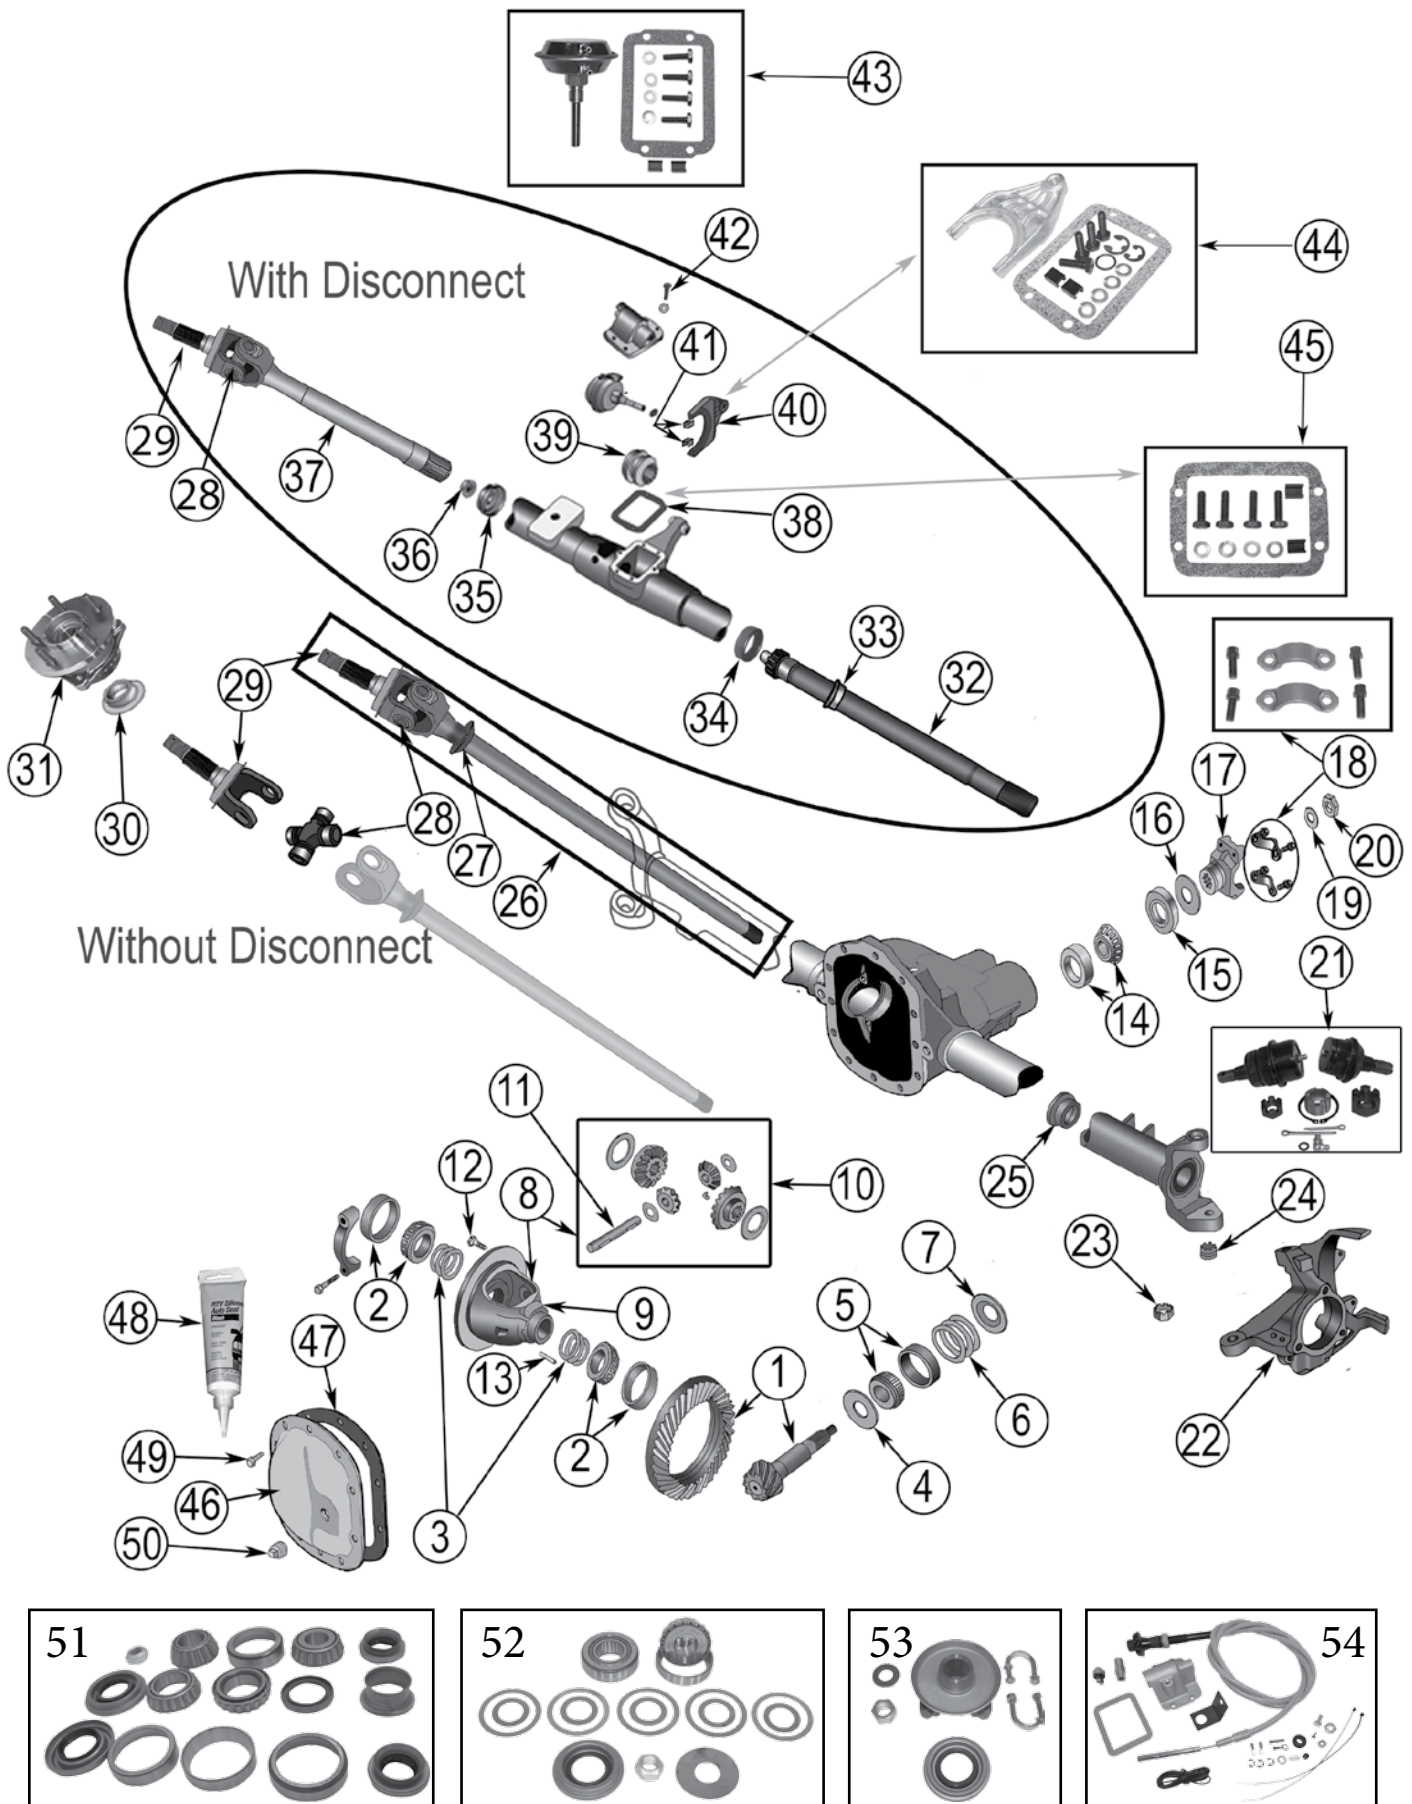

ITEM #	DESCRIPTION	COMMENTS	YEARS	RATIO	REPLACES PART #
28	U-Joint, Axle Shaft	(1.06" Cap) (w/o ABS)	87/95	All	J8136616
		(1.06" Cap) (w/o ABS) Heavy Duty	87/95	All	8126637SP
		(1.187" Cap) (w/ ABS)	91/95	All	J8126638
		(1.187" Cap) (w/ ABS) Heavy Duty	91/95	All	8126638SP
29	Shaft, Axle Outer	w/o ABS	87/95	All	83500184
		w/ ABS	91/95	All	4713190
30	Slinger, Outer Axle Shaft	w/o ABS	87/95	All	83500201
31	Hub Assembly		87/89	All	53000228
			90/95	All	53007449
32	Shaft, Intermediate Axle	w/ Disconnect	87/95	All	5252594
33	Collar, Intermediate Axle	w/ Disconnect	90/95	All	5252687
34	Bearing, Intermediate Axle	w/ Disconnect	87/89	All	J8133622
35	Seal, Intermediate Axle	2.29" O.D.	87/95	All	83500199
		2.12" O.D.	87/95	All	83503504
36	Bearing, Outer Shaft	w/ Disconnect	87/89	All	J8134213
		w/ Disconnect	90/95	All	5252686
37	Axle Shaft Assembly	Left, w/o ABS, w/ or w/o Disconnect	87/95	All	4874303
		Left, w/ ABS, w/ or w/o Disconnect	91/95	All	4874307
		Right, w/ ABS, w/ Disconnect	91/95	All	4741033
38	Cover Gasket, Disconnect Housing	w/ Disconnect	87/95	All	4137732
39	Shift Collar	w/ Disconnect	87/95	All	83504813
40	Shift Fork	w/ Disconnect	87/95	All	J83503695
41	Insert, Shift Fork	w/ Disconnect	87/95	All	4137731
42	Bolt, Disconnect Housing	w/ Disconnect	87/95	All	4137734
43	Vacuum Motor Kit, Disconnect	w/ Disconnect; 3 Ports	87/90	All	83503113
		w/ Disconnect; 2 Ports	91/95	All	4506116
44	Fork Kit, Disconnect Heavy Duty Shift Fork Kit	w/ Disconnect	87/95	All	5252599
		w/ Disconnect	87/95	All	RT23004
45	Clip Kit, Shift Fork	w/ Disconnect	87/95	All	J8133708
46	Cover, Differential	Includes Bolts and Fill Plug	87/95	All	4713451
47	Gasket, Differential Cover	Paper	87/95	All	J8120360
48	Sealant, RTV		87/95	All	J8993317
49	Bolt, Differential Cover	10 Required	87/95	All	J0273573
50	Plug, Differential Cover	1/2"-14	87/95	All	J4004751
CROWN MASTER KITS					
51	Bearing & Seal Kit	Includes 2, 5, 14, 15, 25, 20, & 35	87/95	All	D30E-MASKIT
52	Pinion Bearing Kit	Includes 5, 6, 7, 14, 15, & 17	87/95	All	D30E-PBK
53	U-Bolt Yoke Kit	Includes Yoke, Seal, Nut, and U-Bolts	87/95	All	D3044-YOKE-UBK
54	Secure Disconnect Lock Kit	w/ Disconnect w/ 0"-3" Lift	87/95	All	RT23002
		w/ Disconnect w/ 3"+ Lift	87/95	All	RT23003