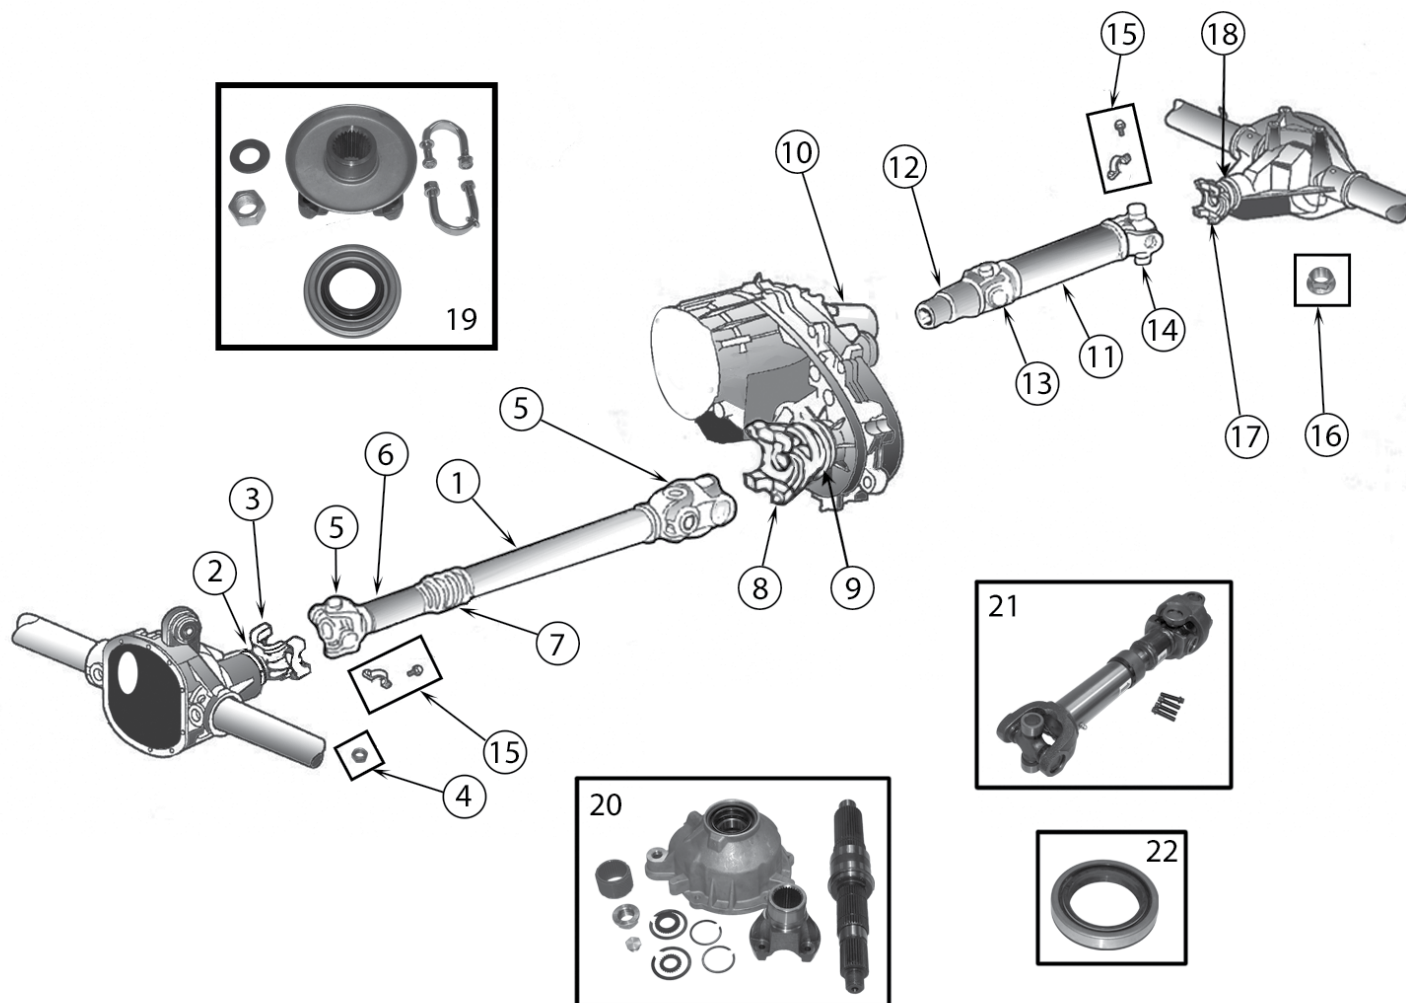

ITEM #	DESCRIPTION	YEARS	ENGINE	TRANSMISSION	TRANSFER CASE	COMMENTS	REPLACES PART #
1	Drive Shaft, Front	87/95	2.5L	All	All	38" Collapsed Length	53004369
		87/95	4.2L, 4.0L	Manual	All	39.5" Collapsed	53002001
		87/95	4.2L, 4.0L	Automatic	All	38" Collapsed Length	53004369
2	Seal, Pinion, Front	87/93	All	All	All		J0998092
		94/95	All	All	All		83503390
3	Yoke, Pinion, Front	87/90	All	All	All		J8131656
		88/95	All	All	All	No Slinger	83503388
4	Nut, Pinion, Front	87/95	All	All	All		J0801367
5	U-Joint, Front Drive Shaft	87/95	All	All	All	Sealed	4882793
		87/95	All	All	All	Greasable	J8126614
		87/95	All	All	All	Greasable, Spicer	8126614SP