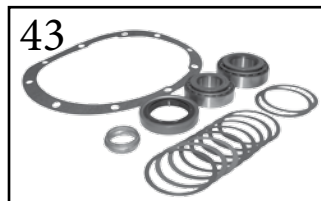

ITEM #	DESCRIPTION	COMMENTS	YEARS	RATIO	INCLUDES	REPLACES PART #
23	Axle Shaft Assembly	Right (28.85" Long)	87/89	All	24, 25, 30	83502882
		Left (30.35" Long)	87/89	All	24, 25, 30	83502883
24	Axle Shaft	Right (28.85" Long)	87/89	All		53000403
		Left (30.35" Long)	87/89	All		53000404
		Right w/o ABS (29.04" Long)	1990	All		5252956
		Left w/o ABS (30.54" Long)	1990	All		5252957
		Right (29.04" Long)	91/92	All		5252948
		Left (30.54" Long)	91/92	All		5252949
		Right (29.00" Long)	93/95	All		4713192
	Left (30.62" Long)	93/95	All		4713193	
25	Stud, Wheel		87/95	All		83503053
26	Retainer, Axle Shaft		87/89	All		83503022
27	Seal, Axle Shaft	Outer	87/89	All		53000477
			90/95	All		4856336
28	Bearing, Axle Shaft		87/89	All		53000475
			90/95	All		J8134036
29	Retaining Ring, Axle Shaft		87/89	All		83503054
30	Bearing & Retainer Kit, Axle Shaft		87/89	All	26, 27, 28, 29	83501451
31	Bearing Kit, Axle Shaft		87/89	All	27, 28, 39	53000475K
32	Retainer, Axle Shaft	C-Clip	90/95	All		5252505
33	Axle Shaft Bearing Kit		90/95	All	27, 28, 32	8134036K
34	Cover, Differential Case		87/95	All	34, 36	83505125
35	Gasket, Differential Cover	Paper	87/95	All		35AXCG
36	Plug, Differential Cover		87/95	All		5252504
37	RTV Silicone Sealant		87/95	All		J8993317
38	HD Performance Axle Kit		93/95	All		RT23001
39	Bearing & Seal Master Kit		90/95	All	2, 14, 15, 17, 18, 21, 27, 28, 35	D35MASKIT
40	Ring & Pinion Master Kit		87/95	3.07	1, 14, 15, 17, 18, 35	7072441X
41	Ring & Pinion Master Kit		87/95	3.55	1, 14, 15, 17, 18, 35	7072443X
42	Ring & Pinion Master Kit		87/95	4.11	1, 14, 15, 17, 18, 35	7072444X
43	Pinion Bearing & Seal Kit		87/95	All	14, 15, 17, 18, 35	D35PBK
44	Pinion & Carrier Bearing Kit		87/95	All	2, 3, 15, 16, 17, 18, 21, 37	3171166K
45	U-Bolt Yoke Kit	w/ 3.219" U-Joint Length	87/95	All		D35YOKEUBK
46	Pinion & Differential Shim Kit		87/90	All	3, 16	5017214AA