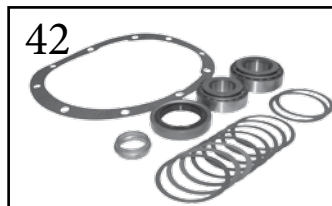

ITEM #	DESCRIPTION	COMMENTS	YEARS	RATIO	INCLUDES	REPLACES PART #
11	Shaft & Pin Kit, Differential	w/ Standard Differential; Roll Pin Style Threaded Pn Style	84/89 90/01	All All		3224231K 5252502K
12	Bolt Kit, Ring Gear	Includes 10 @ 3/8"-24 Bolts Includes 10 @ 7/16"-20 Bolts	87/10-1-00 10-2-00/01	All All		4720891 5012810AC