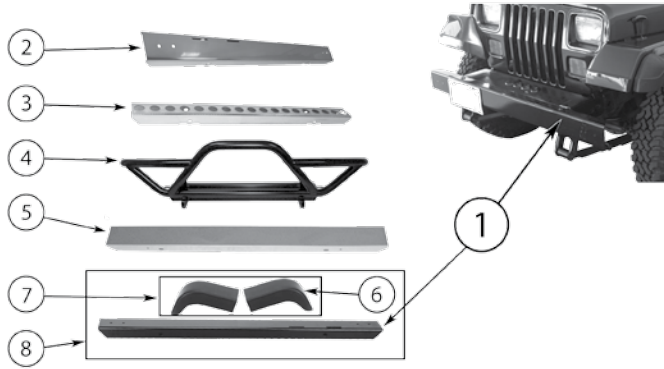

Front

Rear

ITEM #	DESCRIPTION	LOCATION	YEARS	COLOR	COMMENTS	REPLACES PART #
1	Bumper	Front	87/95	Black		55234777
2	Bumper	Front	87/95	Polished Stainless		RT34038
3	Bumper	Front	87/95	Polished Stainless	Racing Bumper w/ Holes	RT34037
4	HD Bumper	Front	87/95	Textured Black	Tubular Steel	RT20009
5	Bumper Overlay	Front	87/95	Polished Stainless		RT34039
6	Bumper Extension	Front	L or R	87/95		52040027
7	Bumper Extension Kit	Front	L & R	87/95	Set of 2 w/ Hardware	82200529
8	Bumper Kit	Front	L & R	87/95	Black	Includes Bumper, 2 End Caps, Hardware 55234777K
9	Crossmember	Rear	87/95			52058121AB
10	Bumper Overlay	Rear	87/95	Polished Stainless		RT34040
11	Bumperette Set	Rear	L & R	87/95	Polished Stainless	Set of 2 RT20020
		Rear	L & R	87/95	Black	Set of 2 5355457K
12	HD Bumper & Tire Carrier	Rear	87/95	Textured Black	Plate Steel	RT20005
13	HD Bumper & Tire Carrier	Rear	87/95	Textured Black	Tubular Steel	RT20004
14	HD Bumper	Rear	87/95	Textured Black	Tubular Steel	RT20010