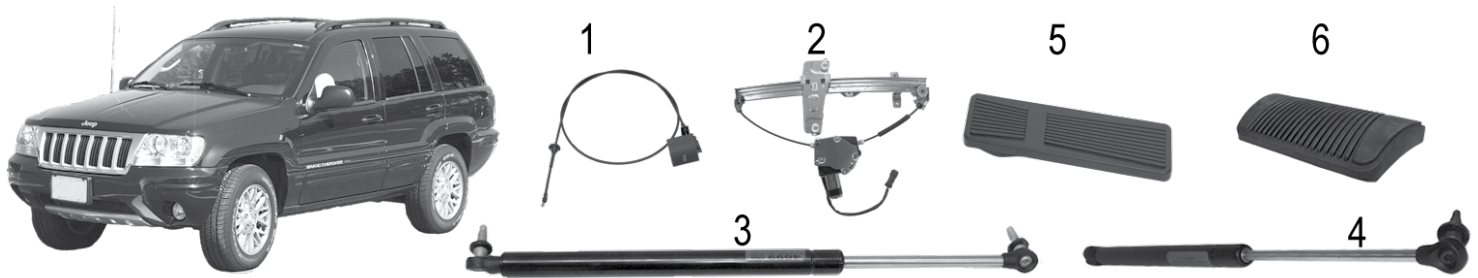

BODY

WJ (Continued)

ITEM #	DESCRIPTION	POSITION	YEARS	COLOR	COMMENTS	REPLACES PART #
Interior						
1	Hood Release Cable		99/04		LHD	55135532AB
2	Window Regulator	Left Front	99/3-9-00			55076467AG
		Left Front	3-10-00/04			55363287AC
		Right Front	99/3-9-00			55076466AG
		Right Front	3-10-00/04			55363286AC
		Left Rear	99/02			55363285AB
		Left Rear	03/04			55363285AC
		Right Rear	99/02			55363284AB
		Right Rear	03/04			55363284AC
3	Liftgate Support	L or R	99/04			55136760AA
4	Liftgate Glass Support	L or R	99/04			55136761AB
5	Pedal Pad		99/04		Accelerator	53003932AB
6	Pedal Pad		99/00		w/ LHD; Brake	68031956AA
			01/04 WJ		Brake	68031956AA
			2001 WG		w/ RHD w/ Automatic Transmission; Brake	68031956AA
			02/04 WG		w/ LHD w/ Automatic Transmission; Brake	68031956AA