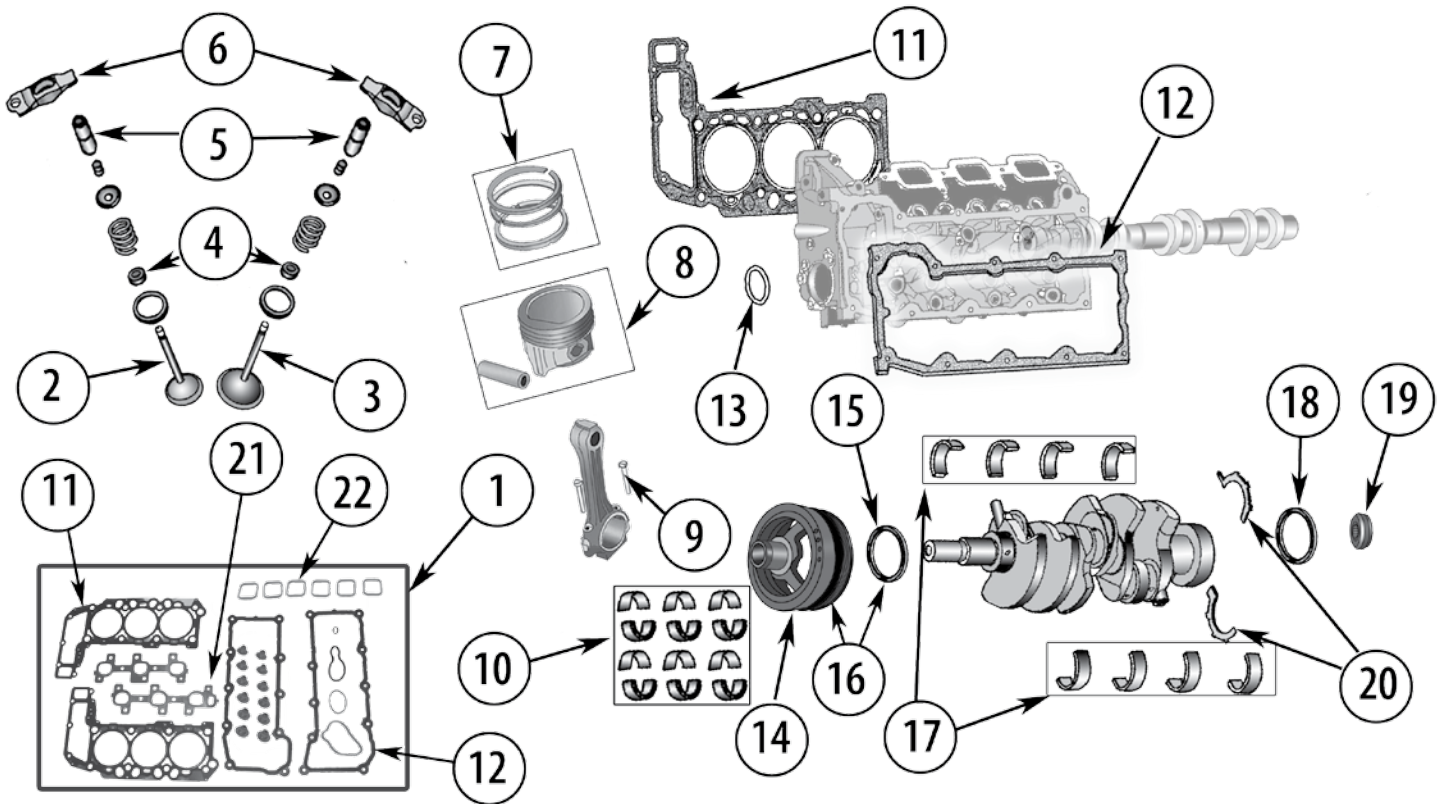

3.7 Liter Daimler-Chrysler Engine

ENGINE

ITEM #	DESCRIPTION	YEAR	COMMENTS	REPLACES PART #
1	Upper Gasket Set	02/05	w/ Metal Valve Covers	5135792AA
		05/06	w/ Plastic Valve Covers	5170703AA
		07/12		68003564AA
2	Exhaust Valve	03/12	Standard	53021916AB *
3	Intake Valve	02/12	Standard	53020747AB
4	Valve Seal	02/12		53020752AD
5	Lifter	02/04		53021077
		05/12		53021894AA *
6	Rocker Arm	02/12		53020742AC
7	Piston Ring Set	02/12	For 1 Piston; Standard	5012364AC
		02/12	For 6 Pistons; Standard	5012364AAK6
8	Piston & Pin	02/07	Standard	5019316P
9	Connecting Rod Bolt	06/12		6503928 *
		02/05		6504720 *
10	Connecting Rod Bearing Set	02/12	Set of 6; Standard	5019447K
		02/12	Set of 6; .25mm Undersize	5019447K010
		02/12	Set of 6; .5mm Undersize	5019447K5
		02/12	Set of 6; .75mm Undersize	5019447K75
11	Cylinder Head Gasket	02/12	Left or Right	53020989
12	Valve Cover Gasket	02/05	Left w/ Metal Valve Covers	53020991
		06/12	Left w/ Plastic Valve Covers	53021959AA
		02/05	Right w/ Metal Valve Covers	53020992
		06/12	Right w/ Plastic Valve Covers	53021958AA
13	Access Hole O-Ring	02/12		53021032
14	Harmonic Balancer	02/12		53020689AB
15	Crankshaft Seal	02/12	Front	53021313AA
16	Harmonic Balancer Kit	02/12	Includes Harmonic Balancer & Front Crankshaft Seal	53020689K
17	Main Bearing Set	02/12	Standard	5066733K
		02/12	.25mm Undersize	5066733K25
		02/12	.5mm Undersize	5066733K5
		02/12	.75mm Undersize	5066733K75
18	Crankshaft Seal	02/12	Rear	53020788
19	Crankshaft Pilot Bearing	02/07		53009180AB
20	Crankshaft Thrust Washer	02/12		5012356AB
21	Exhaust Manifold Gasket Set	02/12	Right	53013932AB
		02/12	Left	53013933AB
		02/12	Includes Left & Right Exhaust Manifold Gaskets	53013932K
22	Intake Manifold Seal	02/12	6 Required	53010310AB

* This Part # not currently carried by Crown Automotive

Continued to Next Page . . .