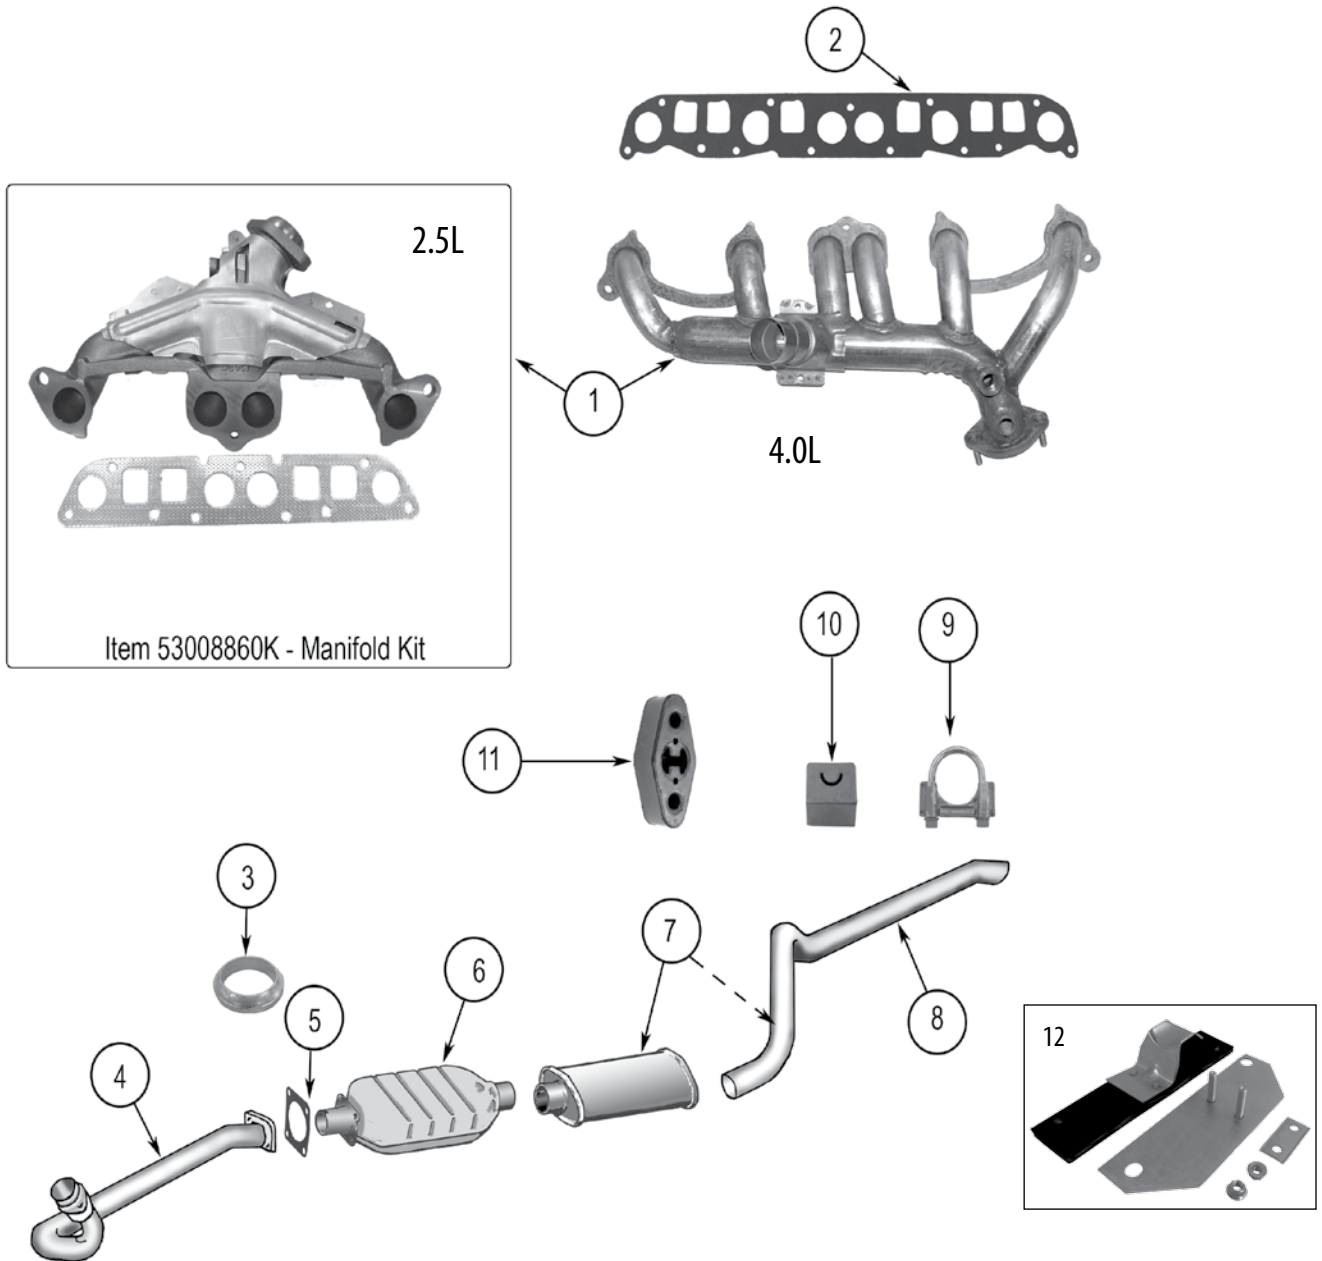

EXHAUST

XJ Cherokee 1984 - 2001 / MJ Comanche 1986 - 1992

ITEM #	DESCRIPTION	MODEL	ENGINE	YEARS	COMMENTS	REPLACES PART #
1	Manifold, Exhaust	XJ, MJ	2.5L	84/00	Includes Gasket & EGR Plate	53008860K
		XJ, MJ	2.8L	84/86	Right (All)	83500798 *
		XJ, MJ	2.8L	84/86	Left (Except CA)	83500794 *
		XJ, MJ	4.0L	87/90		53006244
		XJ, MJ	4.0L	91/99	Includes Flex Bellows	4883385
		XJ	4.0L	00/01	Front	53010196
		XJ	4.0L	00/01	Rear	53010199
		XJ, MJ	4.0L	91/99	Includes Gasket	RT36001
		XJ, MJ	4.0L	91/99		
2	Gasket, Exhaust Manifold	XJ, MJ	2.5L	84/00		J3242854
		XJ, MJ	2.8L	84/86	Gasket Set (2)	83503187 *
		XJ, MJ	4.0L	87/90		53006529
		XJ, MJ	4.0L	91/99		53010238
		XJ	4.0L	00/01		4854038
		XJ	4.0L	00/01		

* This Part # not currently carried by Crown Automotive