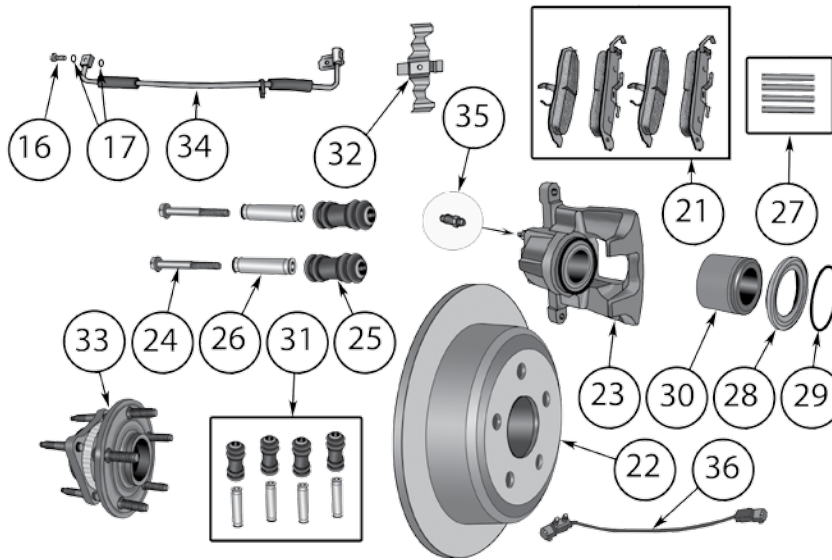

ITEM #	DESCRIPTION	POSITION	YEAR	COMMENTS	REPLACES PART #	
21	Brake Pad Set	Rear	05/10	w/o SRT8 Package	5080871AA	
		Rear	06/07	w/ SRT8 Package	68003610AA	
		Rear	08/10	w/ SRT8 Package	68034993AA	
22	Brake Rotor	Rear	05/10	w/o SRT8 Package	52089275AB	
		Rear	06/10	w/ SRT8 Package	5290731AB	
		Drilled & Slotted Rotor Set	Rear	05/10	w/o SRT8 Package; Includes Left & Right Rotors	RT31004
23	Brake Caliper	Right Rear	05/10	w/o SRT8 Package	5143702AB	
		Left Rear	05/10	w/o SRT8 Package	5143703AB	
		Right Rear	08/10	w/ SRT8 Package - Red	5175108AA *	
		Left Rear	08/10	w/ SRT8 Package - Red	5175109AA *	
		Right Rear	06/08	w/ SRT8 Package - Black	68002194AA *	
		Left Rear	06/08	w/ SRT8 Package - Black	68002195AA *	
24	Caliper Bolt	Rear	05/10	w/o SRT8 Package	5253000	
	Caliper Pin Set	Rear	06/10	w/ SRT8 Package; Set of 2	5174332AA	
25	Caliper Bushing	Rear	05/10	w/o SRT8 Package	4762106	
26	Caliper Sleeve	Rear	05/10	w/o SRT8 Package	4423573	
27	Brake Pad Clip Kit	Rear	05/10	w/o SRT8 Package	5143705AA	
28	Caliper Boot	Rear	05/10	w/o SRT8 Package	5143691AA	
	Caliper Boot Kit	Rear	06/10	w/ SRT8 Package; Set of 4	5174330AC	
29	Caliper Seal	Rear	05/10	w/o SRT8 Package	5143694AA	
30	Caliper Piston	Rear	05/10	w/o SRT8 Package	5143696AA	
31	Caliper Sleeve Kit	Rear	05/10	w/o SRT8 Package	5103158AA	
32	Brake Caliper Support Spring	Rear	06/10	w/ SRT8 Package	5174333AA	
33	Hub Assembly	Rear	05/10		52111884AB	
34	Brake Hose	Right Rear	05/10	w/o SRT8 Package	52089259AD	
		Left Rear	05/10	w/o SRT8 Package	52089997AE	
		Right Rear	06/10	w/ SRT8 Package	5290642AB *	
		Left Rear	06/10	w/ SRT8 Package	5290643AB *	
35	Bleeder Screw	Rear	05/10	w/o SRT8 Package	5093343AA	
36	Wheel Speed Sensor	L or R Rear	05/10	w/o SRT8 Package	56044146AB