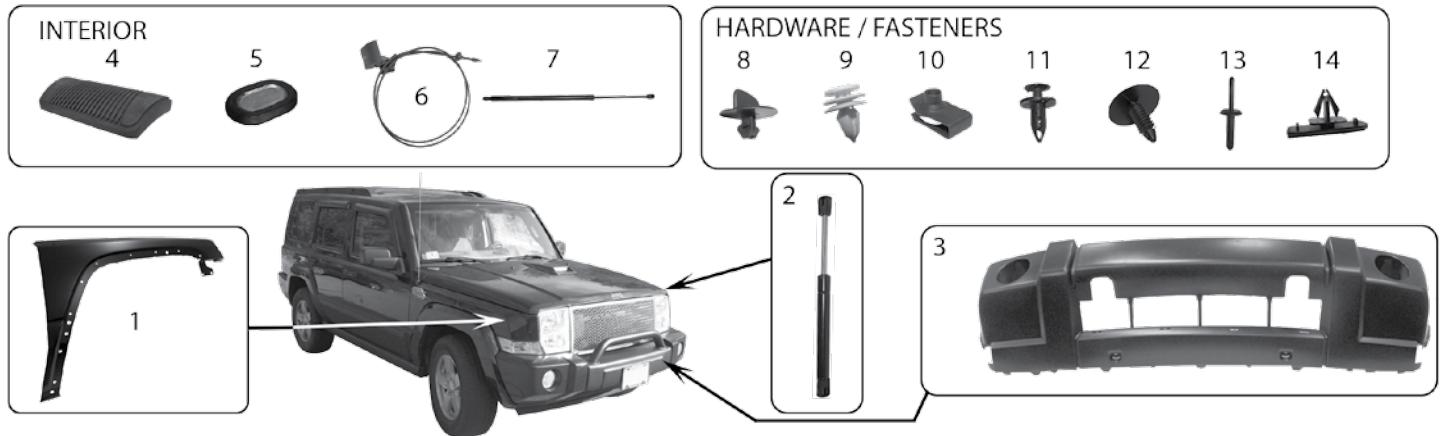

XK Commander

ITEM #	DESCRIPTION	LOCATION	YEARS	NOTES	REPLACES PART #
1	Fender	Front Left	06/10		55369219AB
		Front Right	06/10	Except Middle East Group	55369218AB
2	Hood Support	L or R	06/10	Left or Right Hood Support	55396526AB
3	Fascia	Front	06/10	Black	5183429AA
4	Pedal Pad		06/10	Brake	68031956AA
5	Floor Pan Plug		06/10	Oval Floor Plug, Measures 30mm X 50mm	55360966AA
6	Hood Release Cable		06/10		55394495AB
7	Liftgate Support	Rear L or R	06/09		55369303AA
		Rear Left	2010		68059111AA
		Rear Right	2010		68055222AA
	Liftgate Glass Support	Rear L or R	06/10		55369333AD
8	Retainer		06/10	Front Air Dam to Fascia	68033794AA
9	Door Panel Fastener	F or R L or R	06/10		6507686AA
10	Clip Nut		06/10	A/C Unit; M6 X 1.0 Threads	6504118