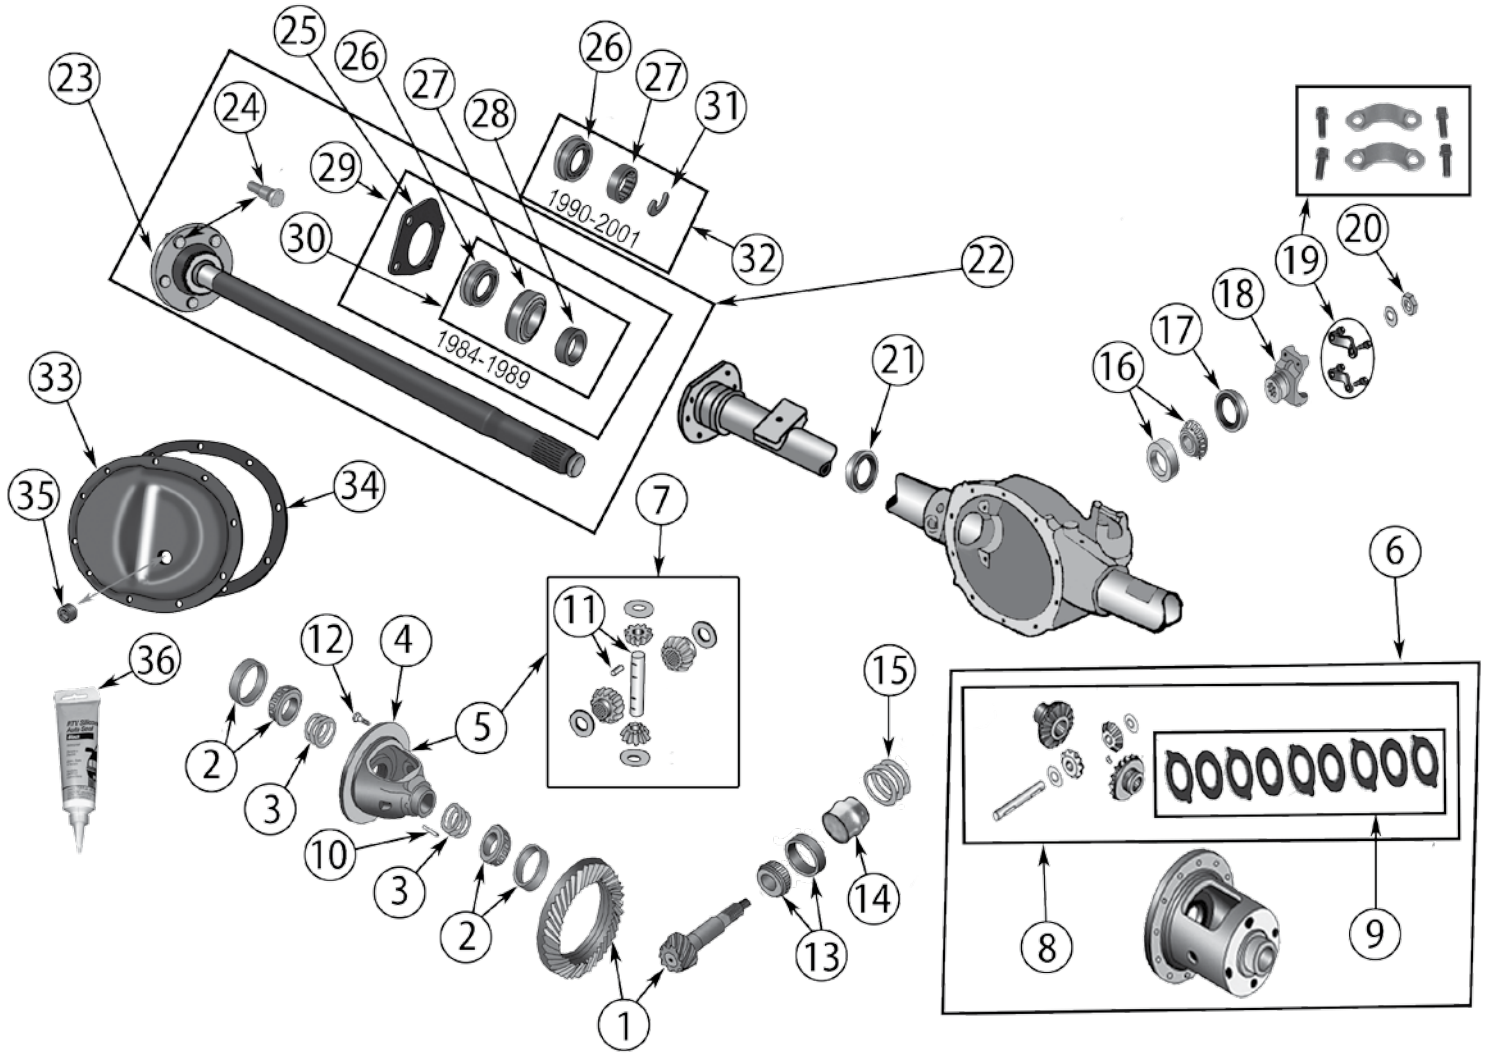

ITEM #	DESCRIPTION	COMMENTS	YEARS	RATIO	INCLUDES	REPLACES PART #	
1	Ring & Pinion	Uses 3/8"-24 x .81" Ring Gear Bolts	87/10-1-00	3.07 (43-14)	1, 12	83505472	
	Ring & Pinion	Uses 3/8" Ring Gear Bolts	84/10-1-00	4.11 (37-9)	1, 12	83504938	
	Ring & Pinion	Uses 3/8" Ring Gear Bolts	84/10-1-00	4.56 (41-9)	1	83504377	
	Ring & Pinion	Uses 3/8" Ring Gear Bolts	84/10-1-00	4.88 (39-8)	1	D35488	
	Ring & Pinion Set	Uses 7/16" Ring Gear Bolts	10-2-00/01	3.07 (43-14)	1, 12, 14, 20	5073013AA	
	Ring & Pinion Set	Uses 3/8" Ring Gear Bolts	84/93	3.55 (39-11)	1, 12, 14, 20	83504376	
	Ring & Pinion Set	Uses 3/8" Ring Gear Bolts	94/10-1-00	3.55 (39-11)	1, 12, 14, 20	4761676	
	Ring & Pinion Set	Uses 7/16" Ring Gear Bolts	10-2-00/01	3.55 (39-11)	1, 12, 14, 20	5012828AC	
	Ring & Pinion Set	Uses 3/8" Ring Gear Bolts	94/10-1-00	3.73 (41-11)	1, 12, 14, 2	4761678	
	Ring & Pinion Set	Uses 3/8" Ring Gear Bolts	84/10-1-00	4.56 (41-9)	1, 2, 3, 12, 14, 17, 34	D35456TJ	
	Ring & Pinion Kit	w/ 3/8"-24 x .66" Long Ring Gear Bolts		87/90	3.07 (40-13)	1, 4, 12	83504934K
2	Bearing Set, Differential	Includes 2 Bearings & 2 Cups	84/01	All		J8126500	
3	Shim Set, Carrier		84/01	All		83503004