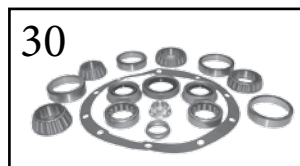

ITEM #	DESCRIPTION	COMMENTS	YEARS	RATIO	INCLUDES	REPLACES PART #	
1	Ring & Pinion		93/98	3.07 (43-14)	1	83505472	
	Ring & Pinion		94/98	3.55 (39-11)	1	4761676GP	
	Ring & Pinion		94/98	4.11 (37-9)	1	83504938	
	Ring & Pinion		94/98	4.56 (41-9)	1	83504377	
	Ring & Pinion		94/98	4.88 (39-8)	1	D35488	
	Ring & Pinion Set		97/10	3.55 (39-11)	1, 12, 14, 20	4761676	
	Ring & Pinion Set		1993	3.55 (39-11)	1, 12, 14, 20	83504376	
	Ring & Pinion Set		94/98	3.73 (41-11)	1, 12, 14, 20	4761678	
	Ring & Pinion Set		94/98	4.56 (41-9)	1, 12, 13, 14, 15, 16, 17, 28	D35456TJ	
	2	Bearing Set, Differential	Includes 2 Bearings & 2 Cups	93/98	All		J8126500
3	Shim Set, Carrier		93/98	All		83503004	
4	Case, Differential, Standard		93/98	3.07	4	44649	
			93/98	3.55, 3.73, 4.10, 4.56, 4.88	4	44590	
5	Case Assembly, Differential, Standard		93/98	3.07	2, 3, 7, 12	4740833	
			93/98	3.55, 3.73, 4.10, 4.56, 4.88	2, 3, 7, 12	4740834