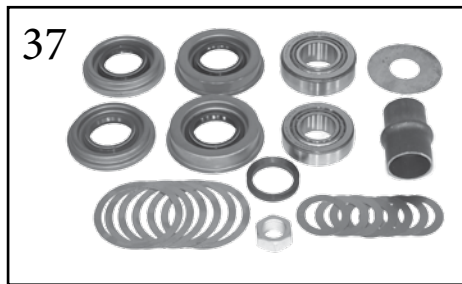

ITEM #	DESCRIPTION	COMMENT	YEARS	RATIO	REPLACES PART #
20	Nut, Pinion	Non-Flanged	97/10-1-00	All	J0801367
		Flanged	10-2-00/06	All	5017755AA
21	Ball Joint Kit	Includes 1 Upper & 1 Lower w/ Hardware	97/06	All	83500202
	Heavy Duty Ball Joint Kit	Includes 1 Upper & 1 Lower w/ Hardware	97/06	All	RT21003
22	Nut, Lower Ball Joint	Left or Right	97/06	All	J8123318
23	Knuckle, Steering	Right	97/06	All	52067576
		Left	97/06	All	52067577
24	Seal, Axle Shaft	Inner, Left or Right	97/06	All	J8121781
25	Axle Shaft Assembly	Left, w/o ABS	97/06	All	4874303
		Left, w/ ABS	97/06	All	4874307
		Right, w/o ABS	97/06	All	4874302
		Right, w/ ABS	97/06	All	4874306
26	Slinger, Inner Axle Shaft	Plastic	97/06	All	46849
27	U-Joint, Axle Shaft		97/06	All	J8126638
		Spicer	97/06	All	8126638SP
28	Shaft, Outer	w/o ABS	97/06	All	4636059
		w/ ABS	97/06	All	4713190
29	Slinger, Outer Axle Shaft	Left or Right	97/06	All	83500201
30	Hub Assembly	w/ 2-Piece Composite Rotor	97/99	All	53007449
		w/ 1-Piece Cast Rotor	99/06	All	53007449AC
31	Cover, Differential	Includes Bolts and Fill Plug	97/06	All	4713451
32	Gasket, Differential Cover	Paper	97/06		J8120360
33	Sealant, RTV		97/06	All	J8993317
34	Bolt, Differential Cover		97/06	All	J0273573
35	Plug, Differential Cover	1/2"-14	97/06	All	J4004751

CROWN MASTER KITS

36	Bearing & Seal Kit	Includes 2, 11, 14, 15, 20, & 24	97/06	All	D30L-MASKIT
37	Pinion Bearing Kit	Includes 10, 11, 12, 14, 15, 20	97/06	All	D30L-PBK
38	U-Bolt Yoke Kit	Includes Yoke, Seal, Nut, and U-Bolts	97/06	All	D3044-YOKE-UBK