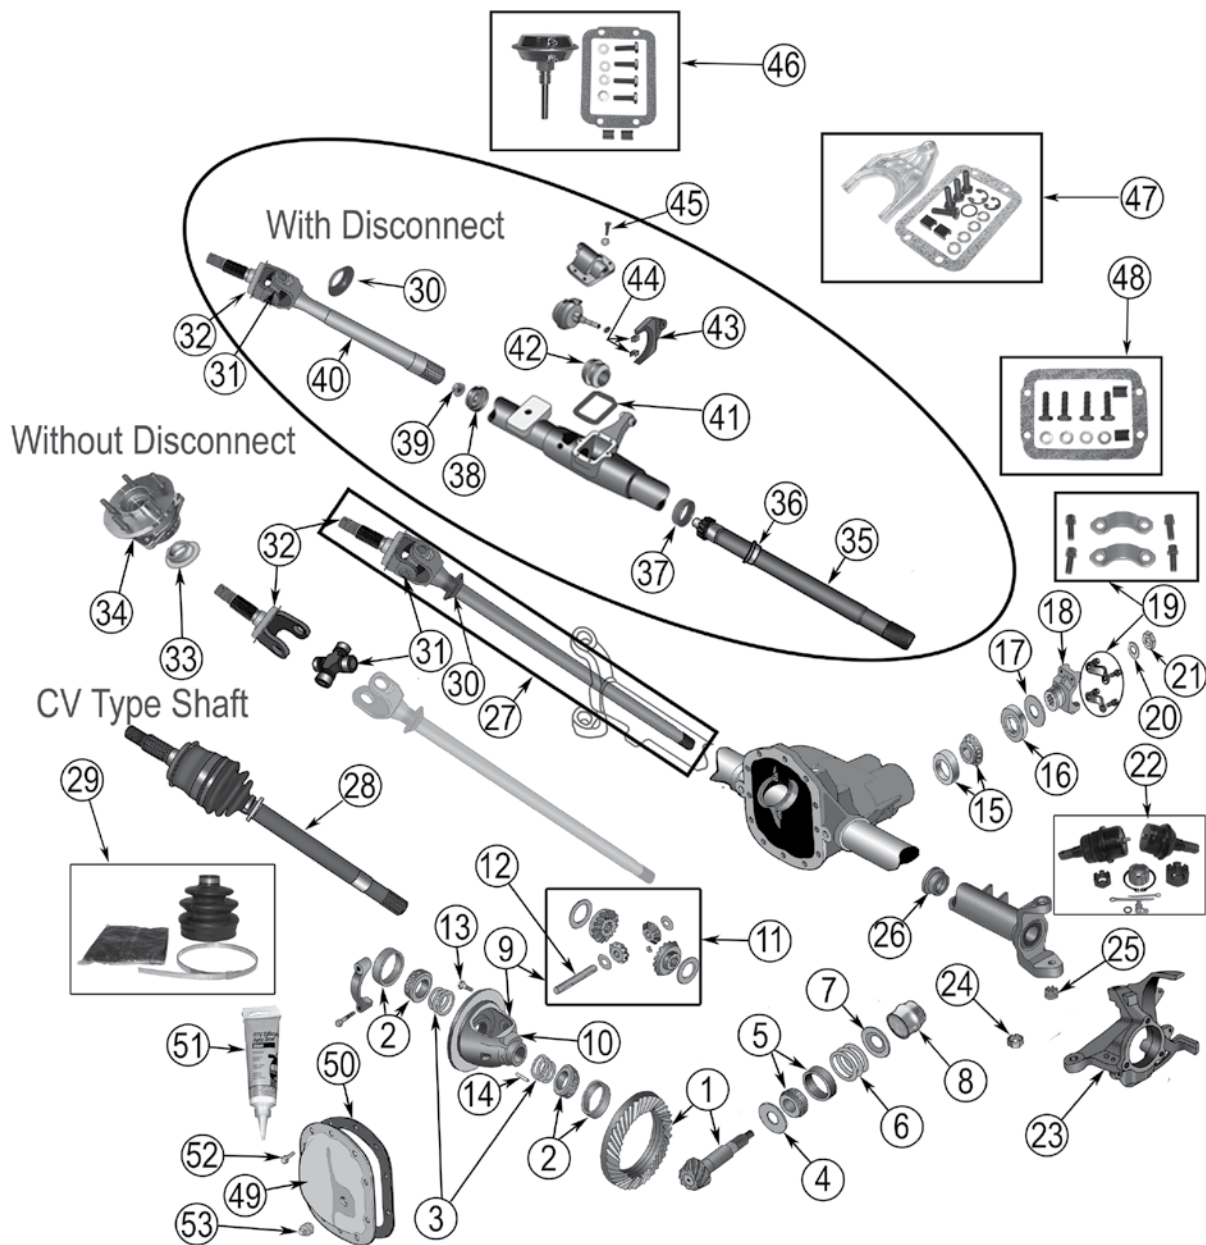

ITEM #	DESCRIPTION	COMMENTS	YEARS	RATIO	REPLACES PART #
1	Ring & Pinion Set		84/99	3.07	83500187
			00/10-1-00	3.07	4864853
			10-2-00/01	3.07	5072997AB
			84/99	3.55	83505480
			00/01	3.55	5012476AA
			84/99	3.73	4746074
			84/99	4.10	83502353
			84/99	4.56	83503424
2	Bearing Set, Carrier	Includes 2 Bearings & 2 Cups	84/01	All	J8126500
3	Shim Set, Carrier		84/01	All	83500191
4	Slinger, Oil	Inner	84/96	All	3893982
5	Bearing Set, Pinion	Inner	84/01	All	J8126499

* This Part # not currently carried by Crown Automotive