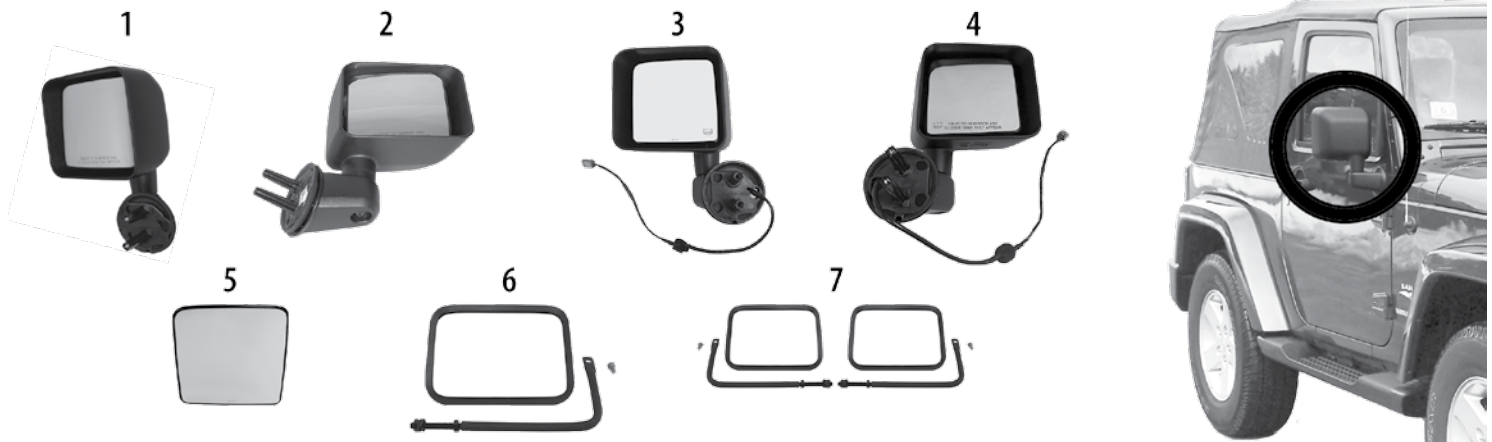

ITEM #	DESCRIPTION	POSITION	YEARS	FINISH	COMMENTS	REPLACES PART #
1	Side Mirror	Left	07/10	Textured Black	LHD; Manual	55077967AC
		Left	07/10	Textured Black	LHD; Export; Manual w/ Convex Glass	55078131AE
		Left	07/10	Textured Black	RHD; Manual w/ Convex Glass	55077969AD
2	Side Mirror	Right	07/10	Textured Black	LHD; Manual	55077966AC
		Right	07/10	Textured Black	RHD; Manual w/ Convex Glass	55077968AD
3	Side Mirror	Left	11/13	Textured Black	Power, Heated	5182175AA
		Left	11/13	Textured Black	Export; Power, Heated w/ Convex Glass	5182183AA
4	Side Mirror	Right	11/13	Textured Black	Power, Heated	5182174AA
5	Side Mirror Glass	Left	07/10		LHD; Manual	68004533AA
		Left	07/10		RHD; Manual w/ Convex Glass	68004535AA
		Right	07/10		Manual w/ Convex Glass	68004532AA
6	Safari Mirror	Left or Right	07/15	Black	Includes 1 Mirror, 1 Arm, & Hardware; Mounts Directly to Door Hinge	RT30004
7	Safari Mirror Set	Left and Right	07/15	Black	Includes 2 Mirrors, 2 Arms, & Hardware; Mounts Directly to Door Hinge	RT30005