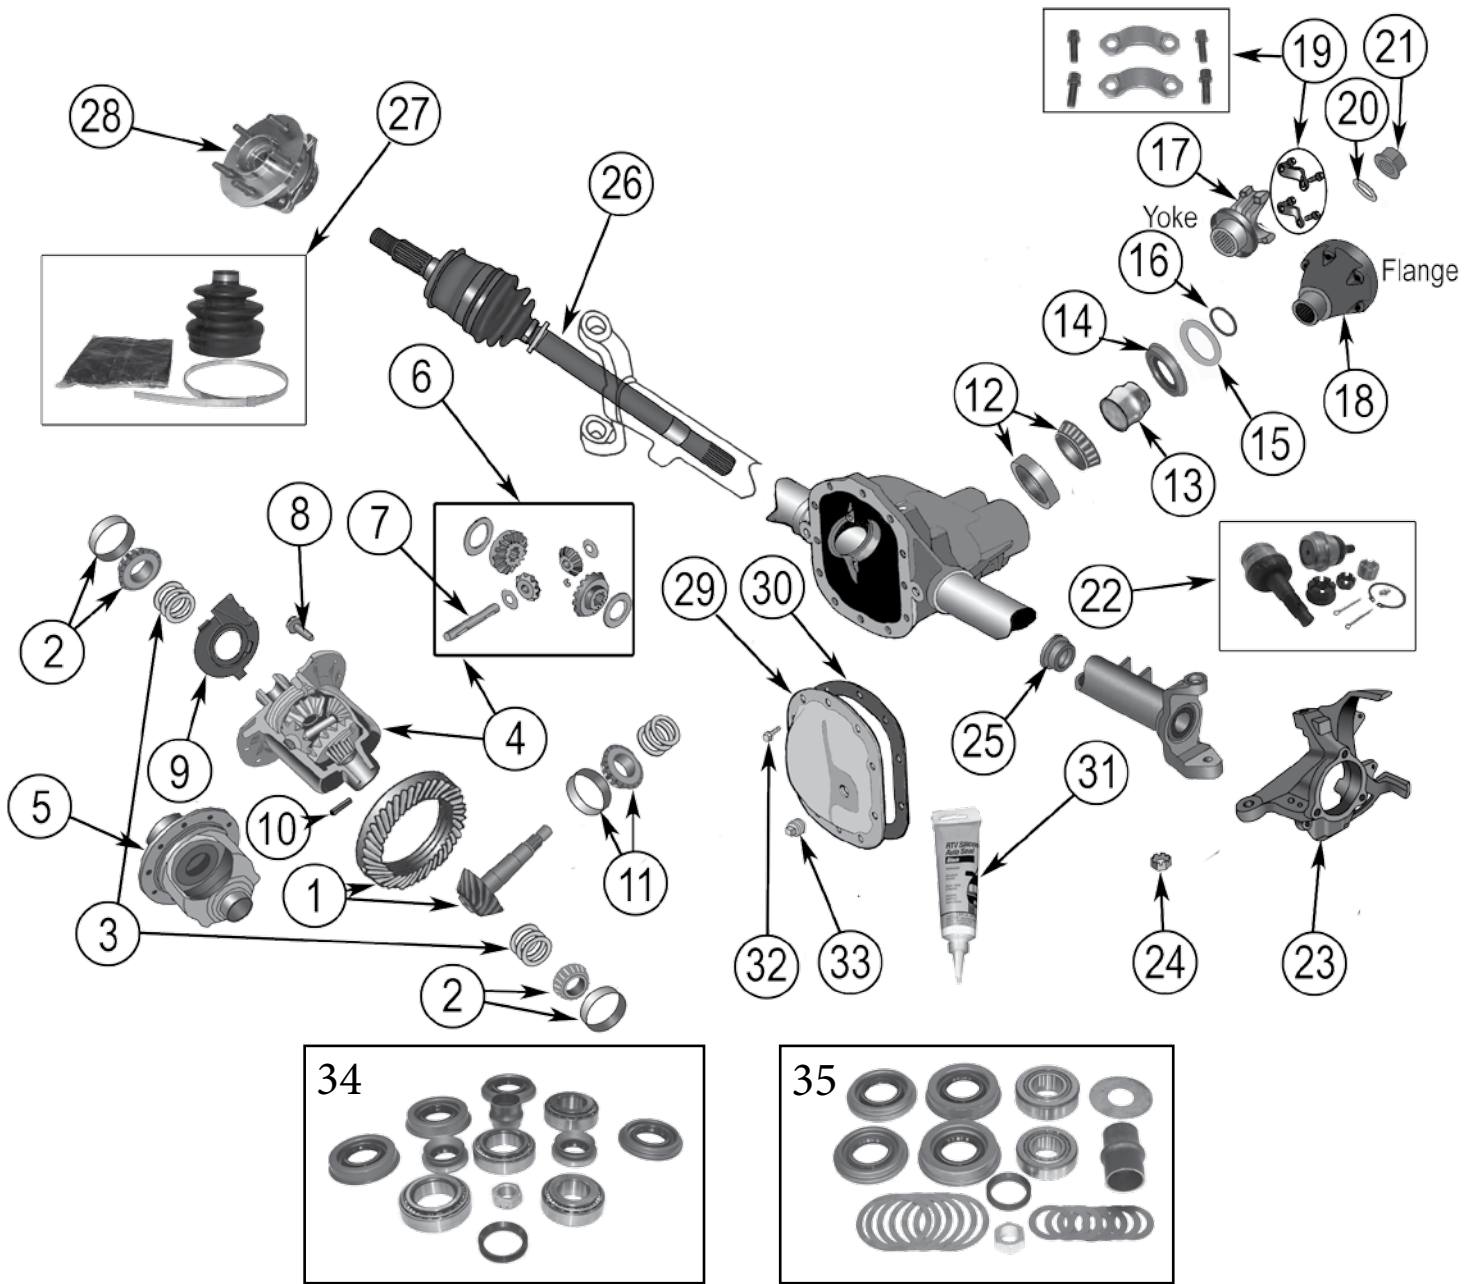

ITEM #	DESCRIPTION	COMMENTS	YEARS	RATIO	REPLACES PART #
1	Ring & Pinion Set		99/04	3.55	5012476AA
			99/04	3.73	5012447AB
			99/00	3.91	5014402AA
2	Bearing Set, Differential	Includes 2 Bearings and 2 Cups	99/04	All	J8126500
3	Shim Set, Carrier		99/04	All	5012450AA
4	Case Assembly, Differential	w/ Standard Differential	99/04	3.55	5012477AA
		w/ Standard Differential	99/04	3.73, 3.91	5252590
		w/ Vari-Lok Differential	99/04	3.73, 3.91	5012519AB
5	Case Only, Differential		99/04	All	J8126496
6	Gear Set, Differential	w/ Standard Differential	99/04	All	5252591

* This Part # not currently carried by Crown Automotive