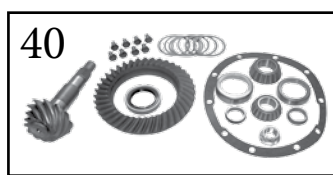

ITEM #	DESCRIPTION	COMMENTS	YEARS	RATIO	INCLUDES	REPLACES PART #
11	Shaft & Pin Kit, Differential	w/ Standard Differential; Roll Pin Style Threaded Pn Style	84/89 90/01	All All		3224231K 5252502K
12	Bolt Kit, Ring Gear	Includes 10 @ 3/8"-24 Bolts Includes 10 @ 7/16"-20 Bolts	87/10-1-00 10-2-00/01	All All		4720891 5012810AC