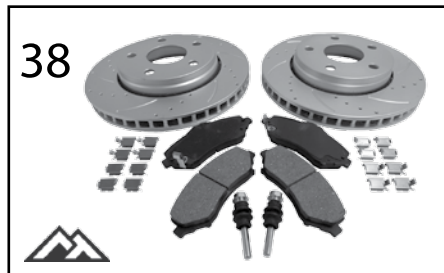

ITEM #	DESCRIPTION	YEARS	POSITION	COMMENTS	REPLACES PART#
25	Parking Brake Shoe Set	07/15			68003589AA
26	Parking Brake Hardware Kit	07/15		Includes Springs, Pins, & Adjusters	68003589HK
27	Parking Brake Adjusting Plug	07/15			J3201957
28	Parking Brake Cable	07/15 07/15	L or R L or R	2-Door 4-Door	52059891AF 52060204AF
29	Brake Booster	07/10 11/15 09/11		w/ 11.89" Front Rotors w/ 11.89" Front Rotors w/ 13" Front Rotors (Export)	68003619AA 68068521AA * 68045999AA *
30	Master Cylinder	07/08 09/10 11/15 09/15		w/ 11.89" Front Rotors w/ 11.89" Front Rotors w/ 13" Front Rotors (Export)	68003617AA * 68057474AA * 68057474AC * 68091278AB
31	Master Cylinder Cap	07/15			4683656
32	Brake Pedal Pad	07/15 07/15		w/ Manual Transmission w/ Automatic Transmission	52002750 68031956AA
33	Brake Light Switch	07/15			56042023
34	Wheel Nut	07/15 07/15		Stainless Capped Black	J4006956 J4006956BLK
	Wheel Nut Kit	07/15	F & R	Includes 20 Black Wheel Nuts	4006956BLKK
35	Disc Brake Service Kit	07/15	Front	w/ 11.89" Rotors	52060137K
36	Disc Brake Service Kit	07/15	Rear	Includes Pads, Rotors, Parking Brake Shoes, & Hardware	52060147K
37	Stainless Steel Brake Hose Kit	07/10	F & R	Includes 2 Front and 2 Rear Brake Hoses	RT31029
38	Performance Brake Kit	07/15	Front	w/ 11.89" Rotors; Includes Drilled + Slotted Rotors, Pad Set & All Hardware	RT31027
39	Performance Brake Kit	07/15	Rear	Includes Drilled & Slotted Rotors, Pad Set, Parking Brake Shoe Set, and All Hardware	RT31028

* This Part # not currently carried by Crown Automotive