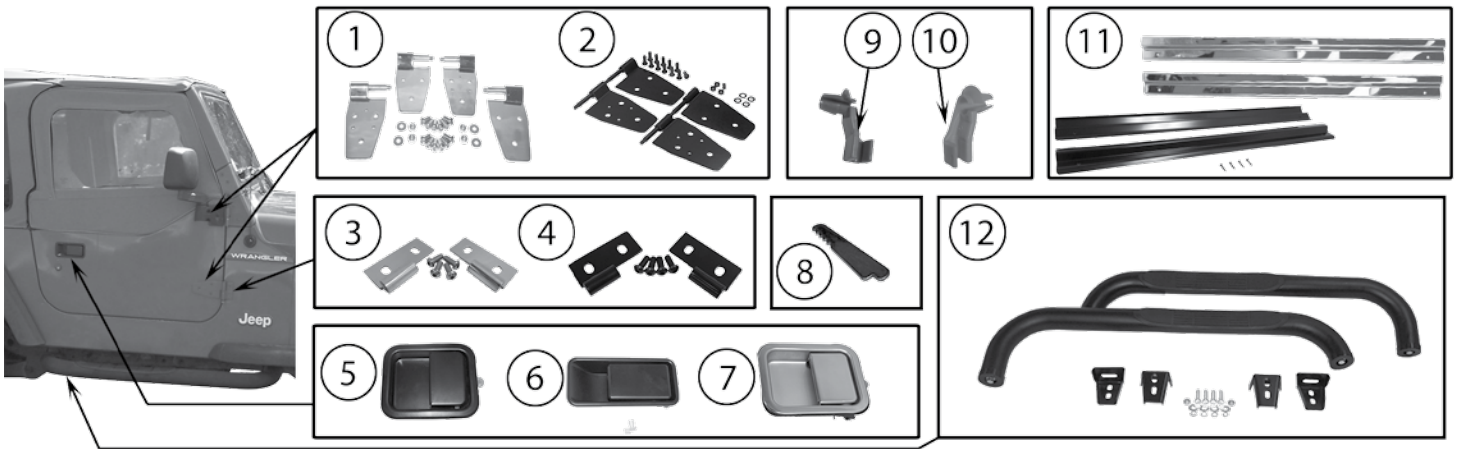

ITEM #	DESCRIPTION	POSITION	YEAR	COLOR	NOTES	REPLACES PART #
1	Door Hinge Set	L & R	97/06	Polished Stainless	Includes 4 Door Hinges and Hardware	RT34009
2	Door Hinge Set	L & R	97/06	Black	Includes 4 Door Hinges and Hardware	RT26003
3	Door Hinge Bracket Set	L & R	97/06	Polished Stainless	Lower; Body Side; Includes 2 Brackets and Hardware	RT34007
4	Door Hinge Bracket Set	L & R	97/06	Black	Lower; Body Side; Includes 2 Brackets and Hardware	RT26002
5	Door Handle	Left	97/06	Black	Exterior; w/ Full Steel Doors	55076222
		Right	97/06	Black	Exterior; w/ Full Steel Doors	55076223
6	Door Handle	Left	97/06	Black	Exterior; w/ Half Doors	55176549AB
		Right	97/06	Black	Exterior; w/ Half Doors	55176548AB