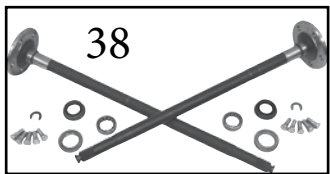

ITEM #	DESCRIPTION	COMMENTS	YEARS	RATIO	INCLUDES	REPLACES PART #
23	Axle Shaft Assembly	Right (28.85" Long)	87/89	All	24, 25, 30	83502882
		Left (30.35" Long)	87/89	All	24, 25, 30	83502883
24	Axle Shaft	Right (28.85" Long)	87/89	All		53000403
		Left (30.35" Long)	87/89	All		53000404
		Right w/o ABS (29.04" Long)	1990	All		5252956
		Left w/o ABS (30.54" Long)	1990	All		5252957
		Right (29.04" Long)	91/92	All		5252948
		Left (30.54" Long)	91/92	All		5252949
		Right (29.00" Long)	93/95	All		4713192
	Left (30.62" Long)	93/95	All		4713193	
25	Stud, Wheel		87/95	All		83503053
26	Retainer, Axle Shaft		87/89	All		83503022
27	Seal, Axle Shaft	Outer	87/89	All		53000477
			90/95	All		4856336
28	Bearing, Axle Shaft		87/89	All		53000475
			90/95	All		J8134036
29	Retaining Ring, Axle Shaft		87/89	All		83503054
30	Bearing & Retainer Kit, Axle Shaft		87/89	All	26, 27, 28, 29	83501451
31	Bearing Kit, Axle Shaft		87/89	All	27, 28, 39	53000475K
32	Retainer, Axle Shaft	C-Clip	90/95	All		5252505
33	Axle Shaft Bearing Kit		90/95	All	27, 28, 32	8134036K
34	Cover, Differential Case		87/95	All	34, 36	83505125
35	Gasket, Differential Cover	Paper	87/95	All		35AXCG
36	Plug, Differential Cover		87/95	All		5252504
37	RTV Silicone Sealant		87/95	All		J8993317
38	HD Performance Axle Kit		93/95	All		RT23001
39	Bearing & Seal Master Kit		90/95	All	2, 14, 15, 17, 18, 21, 27, 28, 35	D35MASKIT
40	Ring & Pinion Master Kit		87/95	3.07	1, 14, 15, 17, 18, 35	7072441X
41	Ring & Pinion Master Kit		87/95	3.55	1, 14, 15, 17, 18, 35	7072443X
42	Ring & Pinion Master Kit		87/95	4.11	1, 14, 15, 17, 18, 35	7072444X
43	Pinion Bearing & Seal Kit		87/95	All	14, 15, 17, 18, 35	D35PBK
44	Pinion & Carrier Bearing Kit		87/95	All	2, 3, 15, 16, 17, 18, 21, 37	3171166K
45	U-Bolt Yoke Kit	w/ 3.219" U-Joint Length	87/95	All		D35YOKEUBK
46	Pinion & Differential Shim Kit		87/90	All	3, 16	5017214AA