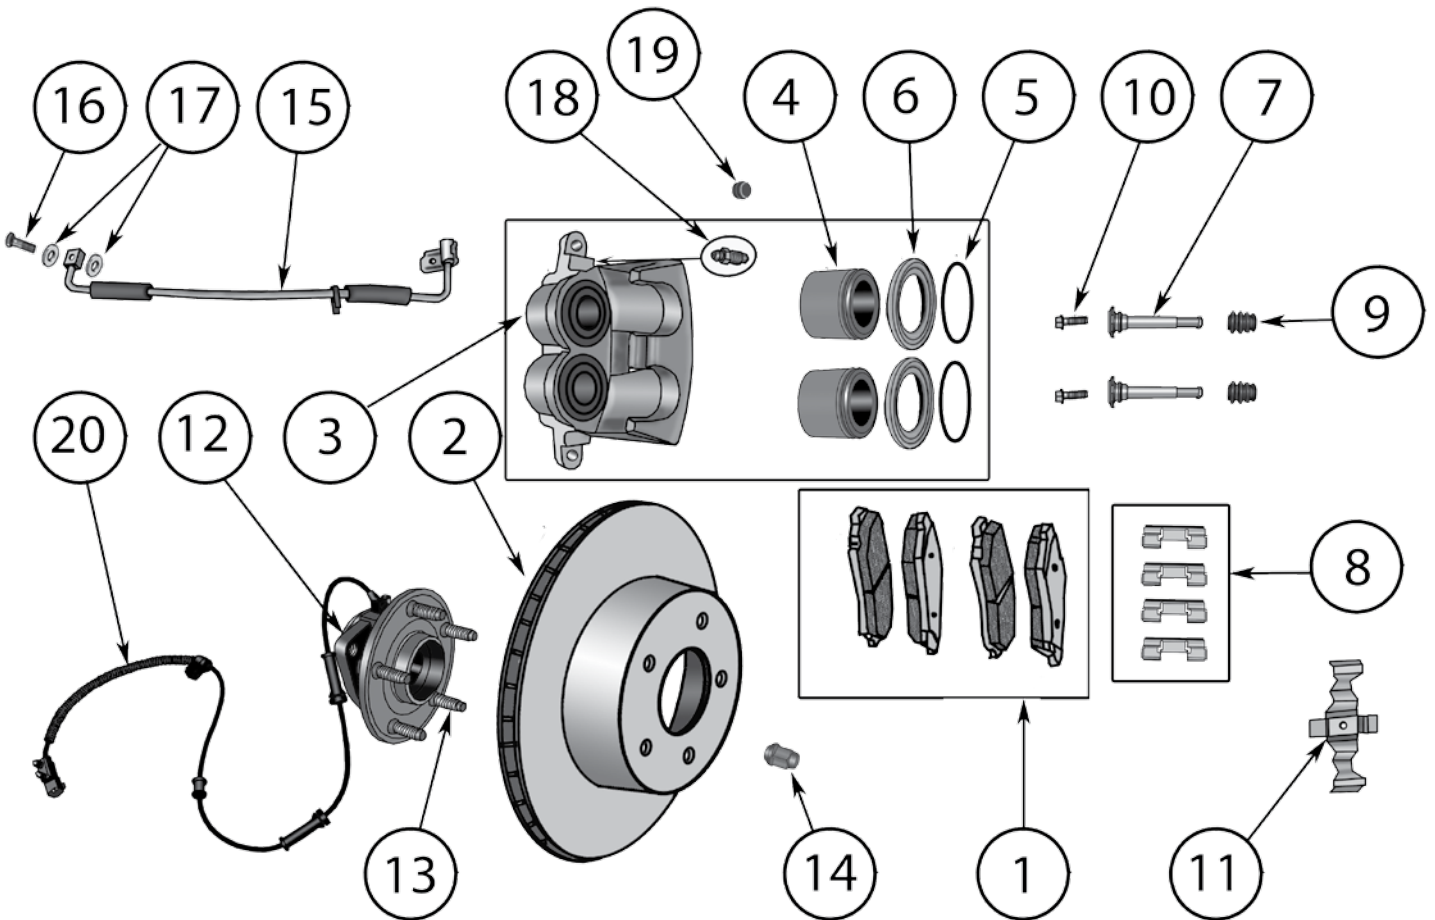

ITEM #	DESCRIPTION	POSITION	YEAR	COMMENTS	REPLACES PART #
1	Brake Pad Set	Front	05/10	w/o SRT8 Package	5080868AA
		Front	06/10	w/ SRT8 Package; Slippers Not Included	5174311AB
2	Brake Rotor Drilled & Slotted Rotor Set	Front	05/10	w/o SRT8 Package	52089269AB
		Front	06/10	w/ SRT8 Package	5290733AB
		Front	05/10	w/o SRT8 Package; Includes Left & Right Rotors	RT31003
3	Brake Caliper	Right Front	05/10	w/o SRT8 Package; Less Pads	5143692AB
		Left Front	05/10	w/o SRT8 Package; Less Pads	5143693AB
		Right Front	06/10	w/ SRT8 Package - Red; Less Pads	68002158AA *
		Left Front	06/10	w/ SRT8 Package - Red; Less Pads	68002159AA *
4	Caliper Piston	Front	05/10	w/o SRT8 Package	5143696AA
5	Caliper Seal	Front	05/10	w/o SRT8 Package	5143694AA
6	Caliper Boot	Front	05/10	w/o SRT8 Package	5143691AA
7	Caliper Pin Caliper Pin Kit	Front	05/10	w/o SRT8 Package	5143697AA
		Front	06/10	w/ SRT8 Package; Set of 2	5174320AA
8	Brake Pad Spring Kit	Front	05/10	w/o SRT8 Package	5143700AA
9	Caliper Bushing Caliper Bushing Kit	Front	05/10	w/o SRT8 Package	5103112AA
		Front	06/10	w/ SRT8 Package; Set of 2	5174318AA
10	Caliper Bolt	Front	05/10	w/o SRT8 Package	5093355AA
11	Brake Caliper Support Spring	Front	06/10	w/ SRT8 Package	5174321AA
12	Hub Assembly	Front	05/10	Includes Sensor	52089434AB
13	Wheel Stud	Front	05/10		6036424AA
14	Wheel Nut Wheel Nut Kit	F or R	05/10	Stainless Capped	J4006956
		F or R	05/10	Black	J4006956BLK
		F or R	05/10	Includes 20 Black Wheel Nuts	4006956BLKK
15	Brake Hose	Right Front	05/10	w/o SRT8 Package	52089256AC
		Left Front	05/10	w/o SRT8 Package	52089258AC
		Right Front	06/10	w/ SRT8 Package	5290656AC *
		Left Front	06/10	w/ SRT8 Package	5290657AA *
16	Brake Hose Bolt	F or R	05/10	w/o SRT8 Package	6035911AA
		F or R	06/10	w/ SRT8 Package	6508914AA *
17	Brake Hose Washer	F or R	05/10	w/o SRT8 Package	J3236434
		F or R	06/10	w/ SRT8 Package	6502114 *
18	Bleeder Screw	Front	05/10	w/o SRT8 Package	5093343AA
		Front	06/10	w/ SRT8 Package	5174319AA
19	Bleeder Screw Cap	F or R	05/10		5093278AB
20	Wheel Speed Sensor	L or R Front	05/10		56044144AD

* This Part # not currently carried by Crown Automotive