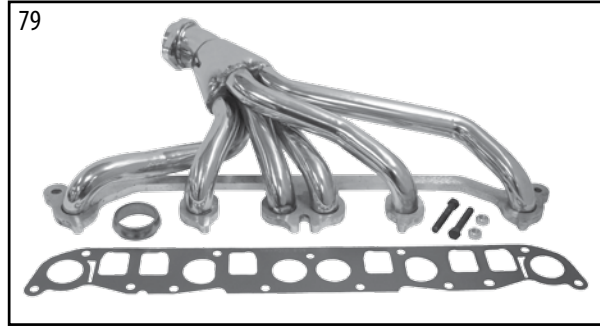

ITEM #	DESCRIPTION	YEARS	COMMENTS	REPLACES PART #
62	Crankshaft Pilot Bearing	87/91 92/06		33004041 53009181
		92/06	TJ, XJ; Bearing w/ Sleeve	53009180AB
63	Flywheel Ring Gear	87/06	w/ Manual Transmission	J3179741