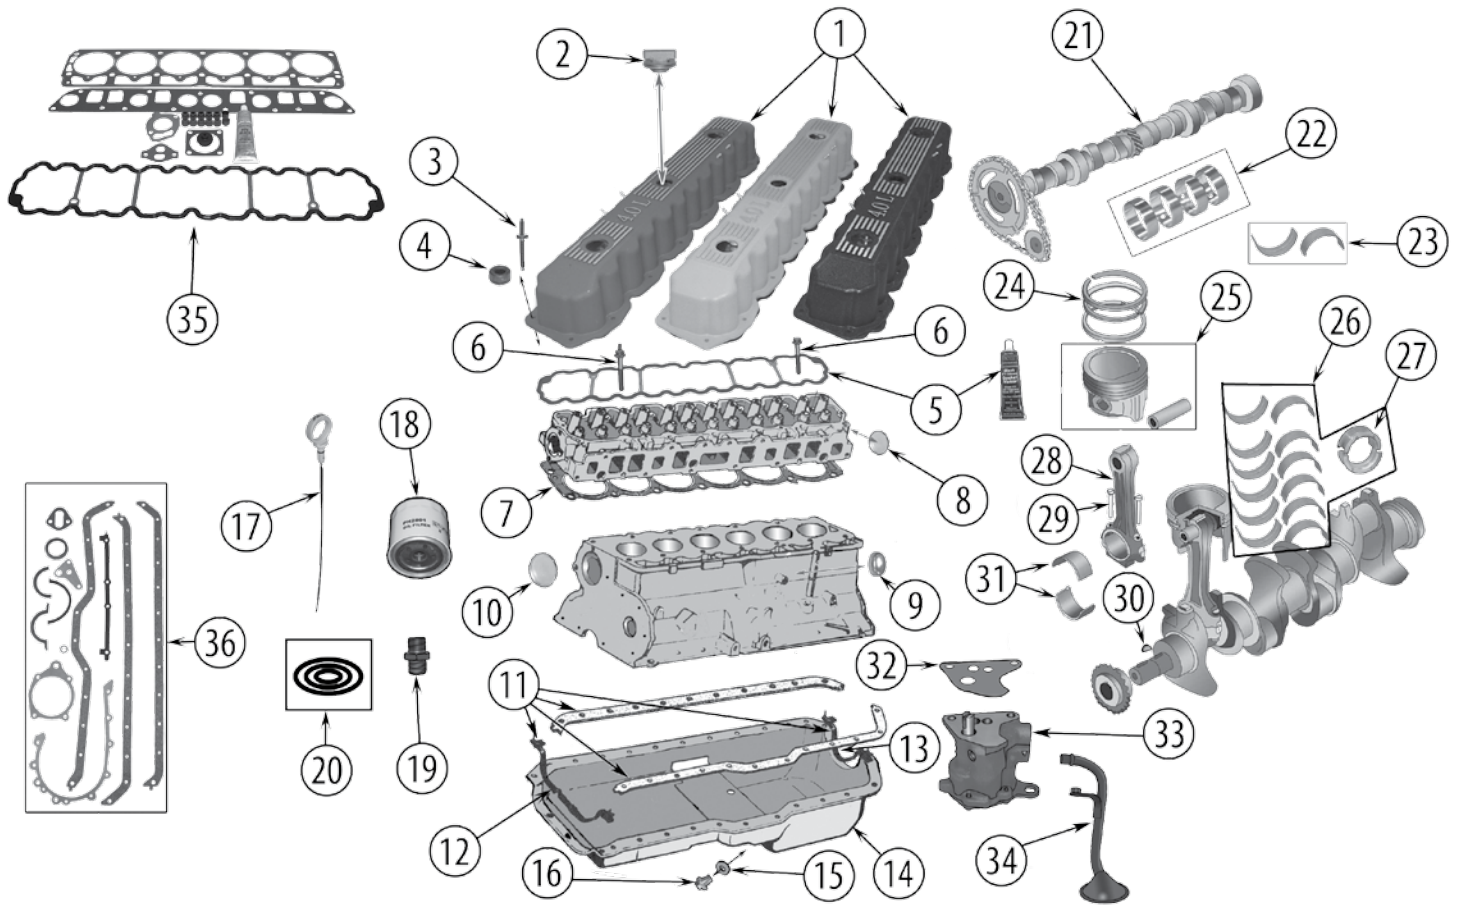

ITEM #	DESCRIPTION	YEARS	COMMENTS	REPLACES PART #
1	Valve Cover	87/90		4626078 *
		91/92		4856186 *
		93/04	Black Aluminum	RT35001
		93/04	Red Aluminum	RT35002
		93/04	Yellow Aluminum	RT35003
2	Oil Filler Cap	87/90		33001016
		91/94	w/ 2 Tab Attachment	J8132312
		95/95	YJ w/ 1-7/32" Twist on Threads	4777536
		95/95	XJ, ZJ w/ 2 Tab Attachment	J8132312
		96/06	w/ 1-7/32" Diameter Twist on Threads	4777536
		93/04	Use w/ Aluminum Valve Covers Only	33001016AL
3	Valve Cover Mounting Stud	97/06		6035968AA
4	Valve Cover Mounting Grommet	96/06		53010424
5	Valve Cover Gasket	87/95	Cork	53005991G
		87/95	RTV Sealant	J8993317
		96/06		53020758AC
6	Cylinder Head Bolt	87/06	w/o Dome	6035514
		87/06	Double Ended	6035516
7	Cylinder Head Gasket	87/03		33007143
		04/06		53010578AA
8	Expansion Plug	87/06		J4007434*

* This Part # not currently carried by Crown Automotive