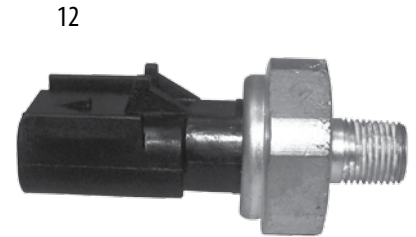

ITEM #	DESCRIPTION	MODEL	YEARS	ENGINE	COMMENTS	REPLACES PART #
Drivetrain Components						
23	Backup Lamp Switch	ZJ	1993-1994	All	w/ AX15 Transmission	83500629
24	Neutral Safety Switch	ZJ	1993	All	w/ AW4 Transmission	83503712
		ZJ	1993-1997	All	w/ 42RE, 44RE, 46RE Transmissions	3747361
		ZJ, ZG	1998	All	w/ 42RE, 44RE, 46RE Transmissions	56028181AB
25	Transmission Pressure Sensor	ZJ	1996-1998	All	w/ 44RE Transmission	56041403AA
		ZG	1997-1998	All	w/ 42RE, 44RE, 46RE Transmissions	56041403AA
26	Transmission Output Speed Sensor	ZJ, ZG	1993-1998	All	w/ 42RE, 44RE, 46RE Transmissions	4800879
27	Transmission Control Solenoid	ZJ, ZG	1993-1998	All	w/ 42RE, 44RE, 46RE Transmissions	52118500
28	Vehicle Speed Sensor	ZJ	1993-1996	All		5013660AA
		ZJ, ZG	1997	All		56028183
		ZJ, ZG	1998	All		56027905
Body Components						
29	A/C Switch	ZJ	1993-1996	All		4713511
30	Blower Motor Resistor	ZJ, ZG	1993-1998	All	w/ Manual Climate Control	4720278
		ZJ, ZG	1993-1996	All	w/ Automatic Climate Control	4720046
31	Brake Light Switch	ZJ	1993	All		56006981
		ZJ, ZG	1994-1998	All		56042023
32	Circuit Breaker	ZJ	1993-1996	All	10 Amp	56006965
		ZJ	1993-1996	All	30 Amp	56006966
33	Door Jamb Switch	ZJ	7/17/92-1994	All		4687558
		ZJ	1994	All	Front or Rear Doors w/ Vehicle Info. Center	56007300AB
		ZJ, ZG	1995-1998	All	Front or Rear Doors	56007300AB
34	Flasher	ZG	1997-1998	All		56007348
35	Headlight Switch	ZJ, ZG	1996-1998	All	w/ Auto Headlights w/o Fog Lamps	56009214
36	Horn	ZJ	1993-1998	All	Low Pitch	56007191AC
		ZJ	1993-1998	All	High Pitch	56007189
37	Ignition Switch	ZJ	1993-6/15/96	All		4797401
		ZJ, ZG	6/16/96-1998	All		56021346
38	Ignition Switch Actuator	ZJ, ZG	1997-1998	All		AP1000
39	Lighter	ZJ, ZG	1993-1998	All		56006888
40	Multifunction Switch	ZJ	1993-1996	All	w/ Tilt Wheel	4728424
		ZJ, ZG	1997-1998	All		4728424
41	Relay	ZJ	1994-1998	All	Micro SPDT	4608650
		ZJ	1993-1996	All	Mini SPDT w/ Bracket	4638271
		ZG	1997-1998	All	Mini SPDT w/ Bracket	4638271
42	Wheel Speed Sensor	ZJ, ZG	1994-1998	All	w/ Rear Disc Brakes, Right Rear	56027722
		ZJ, ZG	1994-1998	All	w/ Rear Disc Brakes, Left Rear	56027723

* This Part # not currently carried by Crown Automotive