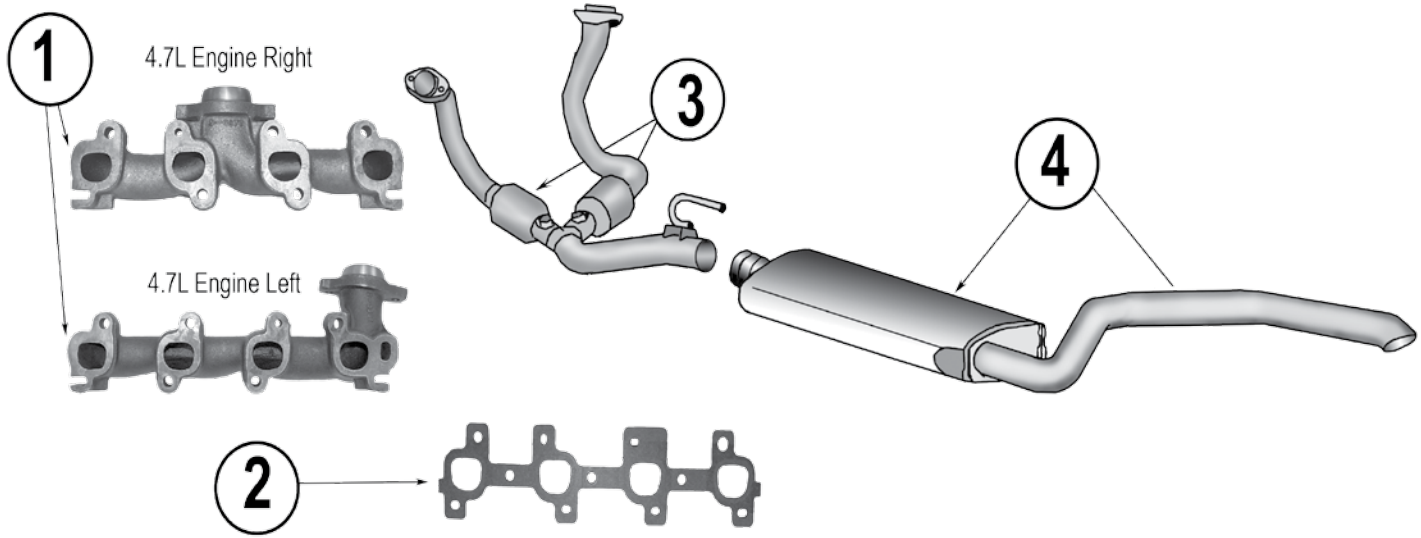

ITEM #	DESCRIPTION	ENGINE	YEARS	COMMENTS	REPLACES PART #
1	Manifold, Exhaust	4.0L	99/04	Front	53010196
		4.0L	99/04	Rear	53010199
		4.7L	99/04	Left	53030933
		4.7L	99/04	Right	53030934
2	Gasket, Manifold	4.0L	99/04		4854038
		4.7L	99/04	Left	53030813
		4.7L	99/04	Right	53030812
3	Catalytic Converter	4.7L	99/00	w/ CA or European III Emissions	52101093AB
		4.7L	2001		52101093AB
4	Muffler and Tailpipe	4.0L	99/01		5096297AA
		4.7L	99/01		5096298AA

* This Part # not currently carried by Crown Automotive