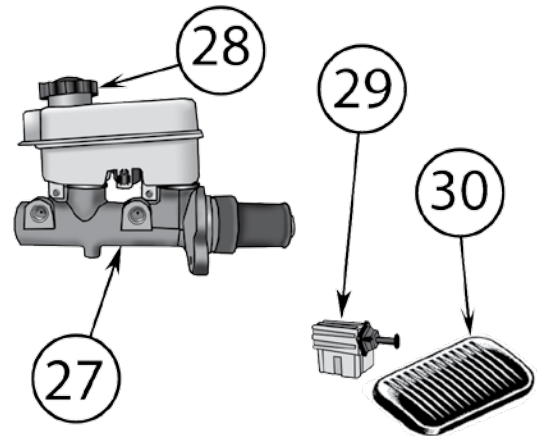

* This Part # not currently carried by Crown Automotive

Front Disc Brakes

Rear Disc Brakes

Parking Brakes

Hydraulics & Miscellaneous

ITEM #	DESCRIPTION	YEARS	POSITION	NOTES	REPLACES PART #
1	Brake Pad Set	07/15	Front		5191217AA
2	Brake Rotor	07/15	Front		5105514AA
3	Brake Caliper	07/15	Right Front	Less Pads	5191238AA
		07/15	Left Front	Less Pads	5191239AA
4	Brake Caliper Rebuild Kit	07/15	Front	Includes 1 Piston, 1 Seal, 1 Boot	5191212AA
5	Brake Hose	07/15	Left Front		5105603AD
		07/15	Right Front		5105604AD
6	Bleeder Screw	07/15	Front	M7x1.00	5191242AA
7	Wheel Bearing	07/15	Front		5105586AA
8	Hub Snap Ring	07/15	Front		MB303868
9	Brake Pad Set	07/15	Rear	w/ 10.31" Rotors	5191271AB
		07/15	Rear	w/ 11.89" Rotors	68028671AA
10	Brake Rotor	07/15	Rear	w/ 10.31" Rotors	5105515AA
		07/15	Rear	w/ 11.89" Rotors	4743999AA
11	Brake Caliper	07/15	Left Rear	w/ 10.31" Rotors; Less Pads	5191267AA *
		07/15	Left Rear	w/ 11.89" Rotors; Less Pads	68020261AB
		07/15	Right Rear	w/ 10.31" Rotors; Less Pads	5191268AA *
		07/15	Right Rear	w/ 11.89" Rotors; Less Pads	68020252AB
12	Brake Hose	07/12	L or R Rear	w/ Rear Disc Brakes	5085960AC
		13/15	L or R Rear	w/ Rear Disc Brakes w/ 11.89" Rotor	5085960AC
13	Brake Shoe Set	08/15	Rear	w/ Rear Drum Brakes	5191306AA
14	Brake Drum	08/15	Rear		5105617AB
15	Wheel Cylinder	08/15	L or R Rear	w/ Rear Drum Brakes	5191305AA
16	Hub Assembly	2008	Rear	w/ Rear Drum Brakes w/ Front Wheel Drive	4766719AA
		09/15	Rear	w/ Front Wheel Drive	4766719AA
		07/15	Rear	w/ All Wheel Drive	5105770AD
17	Brake Master Cylinder	07/15		w/ LHD	5175093AA
18	Brake Light Switch	07/08			56045043AG
		09/15			56054001AB
19	Parking Brake Shoe Set	07/15	Rear	w/ Rear Disc Brakes	5191215AA
20	Parking Brake Cable	07/08	Left Rear		4877017AB
		09/15	Left Rear	w/ Rear Disc Brakes	4877017AB
		07/08	Right Rear	w/o Freedom-Drive II Package	4877016AB
		09/15	Right Rear	w/ Rear Disc Brakes w/o Freedom-Drive II Package	4877016AB