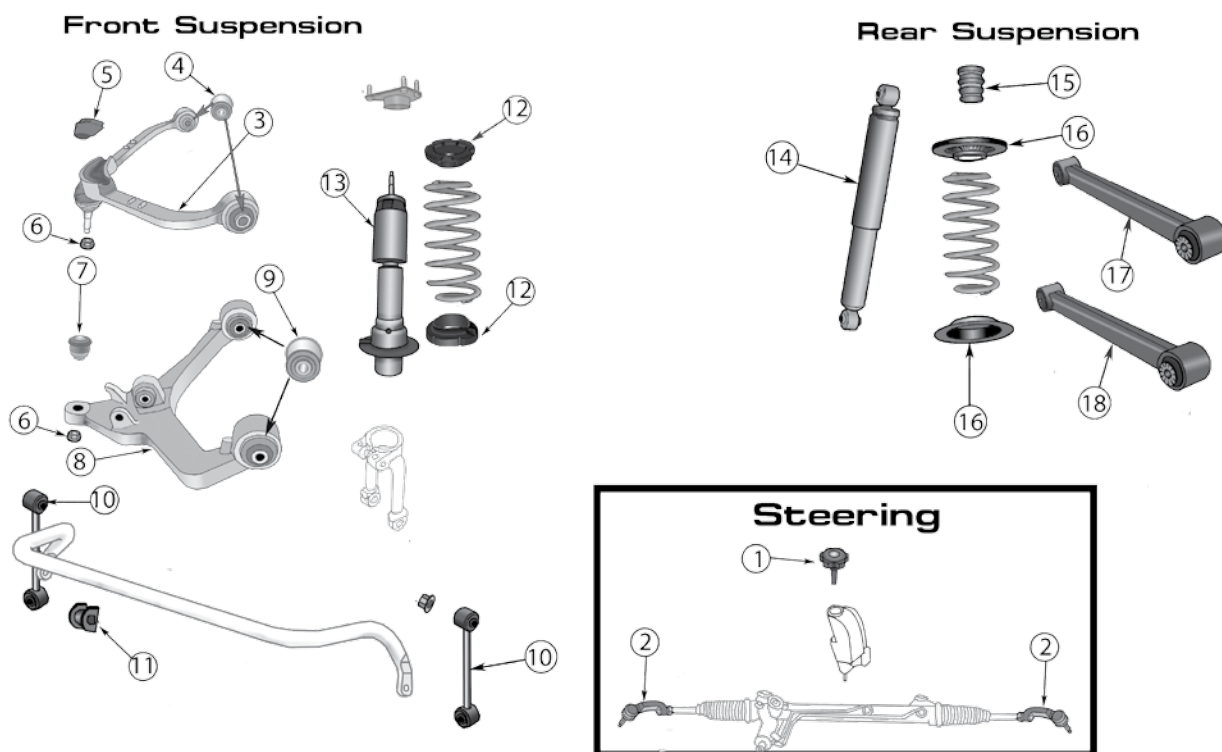

*This Part # not currently carried by Crown Automotive

ITEM #	DESCRIPTION	POSITION	YEARS	COMMENTS	REPLACES PART #
1	Power Steering Reservoir Cap		08/08	w/ 3.8L Engine	5143614AA
2	Tie Rod End	Left Right	08/12 08/12		52125367AA 52125366AA
3	Control Arm	Front, Upper, Left Front, Upper, Right	08/12 08/12	Includes Bushings & Ball Joint Includes Bushings & Ball Joint	52125113AE 52125112AE
4	Control Arm Bushing	Front, Upper	08/12		52125369AA
5	Bump Stop	Front, Left or Right	08/12		52109795AC
6	Control Arm Mounting Nut	Front, Left or Right	08/12	Mounting, LCA or UCA to Knuckle	6505623AA
7	Ball Joint	Front, Lower	08/12		5135651AD
8	Control Arm	Front, Lower, Left Front, Lower, Right	08/12 08/12	Includes Bushings and Ball Joint Includes Bushings and Ball Joint	52109987AH 52109986AH
9	Control Arm Bushing	Front, Lower	08/12		52088649AC
10	Sway Bar Link	Front, Left or Right	08/12		52125295AC
11	Sway Bar Bushing	Front, Left or Right	08/12	w/ Standard Suspension	52125327AB *
12	Coil Spring Isolator	Front, Upper or Lower	08/12		52088686AA
13	Shock Absorber	Front, Left or Right	08/12		68155259AA
14	Shock Absorber	Rear, Left or Right	08/12	w/ Standard Suspension	52088673AC
15	Bump Stop	Rear, Left or Right	08/12		52125396AB
16	Coil Spring Isolator	Rear, Upper or Lower	08/12		52089341AE
17	Control Arm	Rear, Upper	08/12	Includes Bushings	52125321AB
18	Control Arm	Rear, Lower	08/12	Includes Bushings	52125322AC