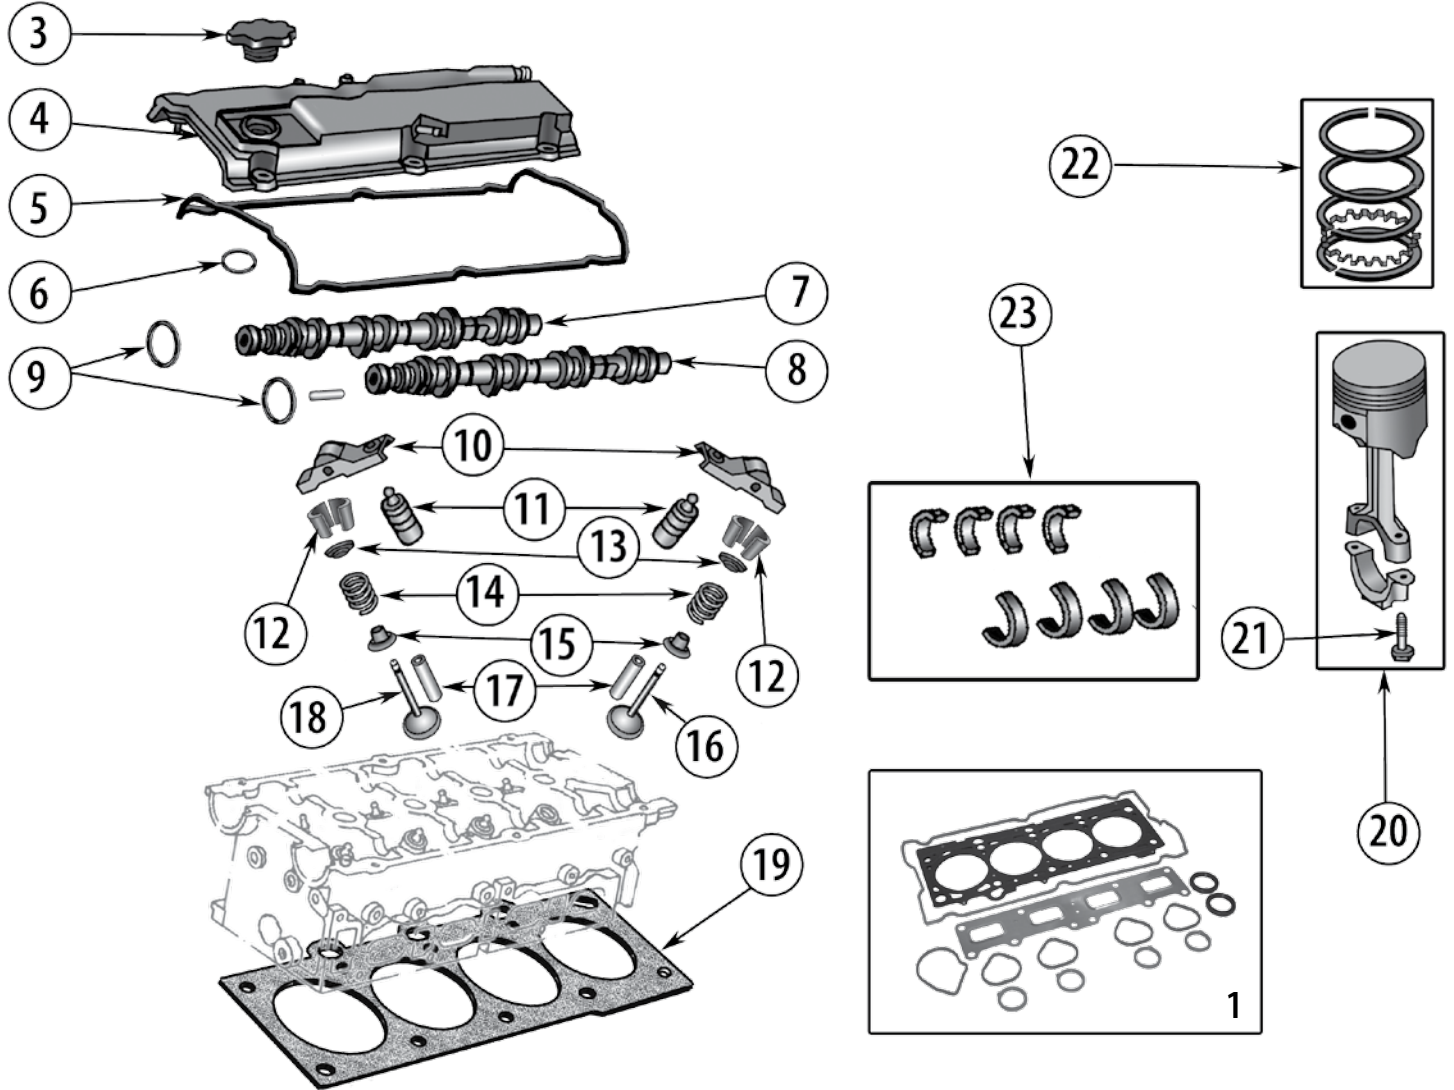

2.4 Liter Daimler-Chrysler Engine

ENGINE

ITEM #	DESCRIPTION	YEARS	COMMENTS	REPLACES PART #
1	Upper Gasket Set	02/06		5072474AC
2	Lower Gasket Set	02/06	Not Pictured	5072475AA *
3	Oil Filler Cap	02/06		4777536
4	Valve Cover	02/06		53010493AD *
5	Valve Cover Gasket	02/06		4777478
6	Spark Plug Well Gasket	02/06	4 required	4777477
7	Camshaft	02/06	Intake	4781681AB *
8	Camshaft	02/04	Exhaust	4781679AA *
8	Camshaft	05/06	Exhaust	4781679AB *
9	Crankshaft Seal	02/06	Front	4777086
10	Rocker Arm	02/06		4884042AA *
11	Lifter	02/06		4777976AA
12	Valve Spring Lock	02/06		4777050AC *
13	Valve Spring Retainer	02/06		4648682AB *
14	Valve Spring	02/06		4648907AA *
15	Valve Seal	02/06		4648619
16	Exhaust Valve	02/06	.015", Oversize	4777899AA *
		02/06	Standard	4884690AA
17	Valve Guide	02/06	Intake or Exhaust; 7mm Oversize	4667411 *
18	Intake Valve	02/06	Standard	4884691AA
		02/06	.015" Oversize	4667970AB *
19	Cylinder Head Gasket	02/06		4884443AD
20	Piston, Pin & Rod	02/03		5066565AA *
		04/05	KJ	5066565AB *
		04/05	TJ	5142303AA *
		06/06	TJ	4648828AE *
21	Connecting Rod Bolt	02/05		6503116 *
		06/06	TJ	6508307AA *
22	Piston Ring Set	02/06	Standard	5073524AA
23	Connecting Rod Bearing Set	02/06	Standard, Includes 4 Bearings	5093448K
		02/06	.5mm, Undersize	5093448K5
		02/06	.75mm, Undersize	5093448K75
		02/06	.25mm, Undersize	5093450K

* This Part # not currently carried by Crown Automotive

Continued to Next Page . . .