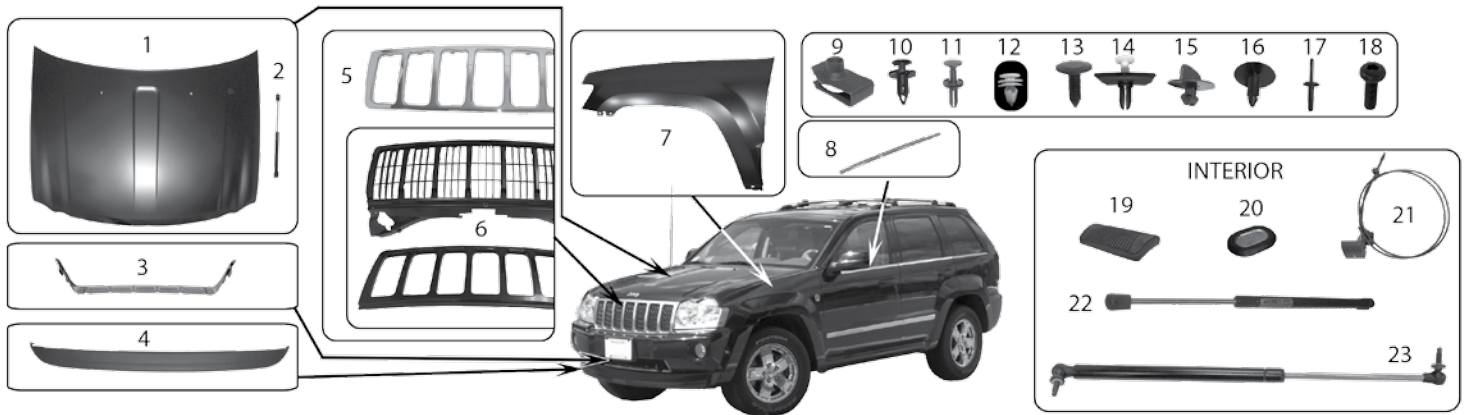

ITEM #	DESCRIPTION	POSITION	YEARS	COLOR	COMMENTS	REPLACES PART #
1	Hood		05/10	Black (Primed)		55394496AF
2	Hood Support	L or R	05/10			68025360AA
3	Bumper Molding	Front	05/07	Chrome		5159127AA
4	Bumper Air Dam	Front	05/07	Black	Highline or Premium Models Only	5159125AA
5	Grille		05/07	Chrome		55156814AE
6	Grille		05/07	Black		5JF94ZZAE
7	Fender	Right Left	05/10 05/10	Black (Primed) Black (Primed)	USA Only USA Only	55394450AB 55394451AB
8	Door Glass Weatherstrip	Front, Right Front, Left	05/1-7-07 05/1-7-07	Chrome Chrome	Outer Outer	55078162AA 55078163AA
9	Clip Nut	Varies	05/07		M6 X 1.0; A/C Unit	6504118
10	Push Pin		05/10		At Grille, Fascia, Lamps	6503598
11	Push Pin	Front	2010		M8x23; Hood	6504521
12	Push Pin	F or R, L or R	05/10		Left or Right Front and Rear Door Panel Retainer	6507686AA
13	Retainer		05/10		Interior	6501916
14	Retainer	F or R, L or R	05/10		Front Fascia - 2 Required; Rear Fascia - 4 Required	55157112AB
15	Retainer		05/10		Front Air Dam to Fascia Retainer	68033794AA
16	Push Pin Retainer	L or R	05/10 05/10		Hood, Radiator, Carpet At Hood, Radiator, Carpet	6506293AA 6506293AA
17	Rivet	F or R, L or R	05/10		Fender Flare & Liner	6500911
18	Screw	L or R	08/09		M5x.8x16 Screw (PCM Mounting)	6505026AA
19	Brake Pedal Pad		05/10		w/ Power Adjustable Pedals	68031956AA
20	Floor Pan Plug		05/08		Oval; Measures 30mm X 50mm	55360966AA
21	Hood Release Cable		05/10			55394495AB
22	Liftgate Glass Support	L or R	05/10			55394245AB
23	Liftgate Support	L or R	05/10			55394322AB

Continued to Next Page . . .