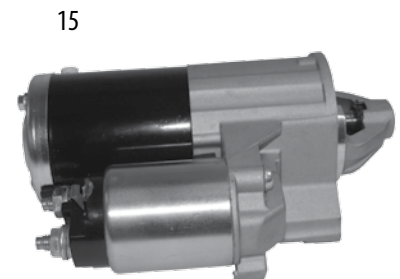

ITEM #	DESCRIPTION	MODEL	YEARS	ENGINE	COMMENTS	REPLACES PART #
Drivetrain Components						
23	Backup Lamp Switch	ZJ	1993-1994	All	w/ AX15 Transmission	83500629
24	Neutral Safety Switch	ZJ	1993	All	w/ AW4 Transmission	83503712
		ZJ	1993-1997	All	w/ 42RE, 44RE, 46RE Transmissions	3747361
		ZJ, ZG	1998	All	w/ 42RE, 44RE, 46RE Transmissions	56028181AB
25	Transmission Pressure Sensor	ZJ	1996-1998	All	w/ 44RE Transmission	56041403AA
		ZG	1997-1998	All	w/ 42RE, 44RE, 46RE Transmissions	56041403AA
26	Transmission Output Speed Sensor	ZJ, ZG	1993-1998	All	w/ 42RE, 44RE, 46RE Transmissions	4800879
27	Transmission Control Solenoid	ZJ, ZG	1993-1998	All	w/ 42RE, 44RE, 46RE Transmissions	52118500
28	Vehicle Speed Sensor	ZJ	1993-1996	All		5013660AA
		ZJ, ZG	1997	All		56028183
		ZJ, ZG	1998	All		56027905
Body Components						
29	A/C Switch	ZJ	1993-1996	All		4713511
30	Blower Motor Resistor	ZJ, ZG	1993-1998	All	w/ Manual Climate Control	4720278
		ZJ, ZG	1993-1996	All	w/ Automatic Climate Control	4720046
31	Brake Light Switch	ZJ	1993	All		56006981
		ZJ, ZG	1994-1998	All		56042023
32	Circuit Breaker	ZJ	1993-1996	All	10 Amp	56006965
		ZJ	1993-1996	All	30 Amp	56006966
33	Door Jamb Switch	ZJ	7/17/92-1994	All		4687558
		ZJ	1994	All	Front or Rear Doors w/ Vehicle Info. Center	56007300AB
		ZJ, ZG	1995-1998	All	Front or Rear Doors	56007300AB
34	Flasher	ZG	1997-1998	All		56007348
35	Headlight Switch	ZJ, ZG	1996-1998	All	w/ Auto Headlights w/o Fog Lamps	56009214
36	Horn	ZJ	1993-1998	All	Low Pitch	56007191AC
		ZJ	1993-1998	All	High Pitch	56007189
37	Ignition Switch	ZJ	1993-6/15/96	All		4797401
		ZJ, ZG	6/16/96-1998	All		56021346
38	Ignition Switch Actuator	ZJ, ZG	1997-1998	All		AP1000
39	Lighter	ZJ, ZG	1993-1998	All		56006888
40	Multifunction Switch	ZJ	1993-1996	All	w/ Tilt Wheel	4728424
		ZJ, ZG	1997-1998	All		4728424
41	Relay	ZJ	1994-1998	All	Micro SPDT	4608650
		ZJ	1993-1996	All	Mini SPDT w/ Bracket	4638271
		ZG	1997-1998	All	Mini SPDT w/ Bracket	4638271
42	Wheel Speed Sensor	ZJ, ZG	1994-1998	All	w/ Rear Disc Brakes, Right Rear	56027722
		ZJ, ZG	1994-1998	All	w/ Rear Disc Brakes, Left Rear	56027723

* This Part # not currently carried by Crown Automotive