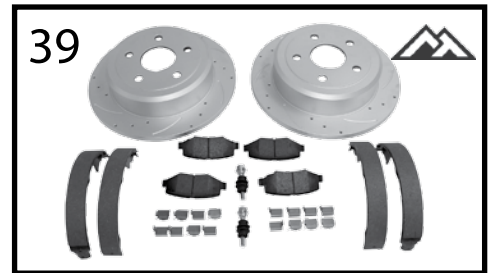

ITEM #	DESCRIPTION	YEARS	POSITION	COMMENTS	REPLACES PART#
25	Parking Brake Shoe Set	07/15			68003589AA
26	Parking Brake Hardware Kit	07/15		Includes Springs, Pins, & Adjusters	68003589HK
27	Parking Brake Adjusting Plug	07/15			J3201957
28	Parking Brake Cable	07/15 07/15	L or R L or R	2-Door 4-Door	52059891AF 52060204AF
29	Brake Booster	07/10 11/15 09/11		w/ 11.89" Front Rotors w/ 11.89" Front Rotors w/ 13" Front Rotors (Export)	68003619AA 68068521AA * 68045999AA *
30	Master Cylinder	07/08 09/10 11/15 09/15		w/ 11.89" Front Rotors w/ 11.89" Front Rotors w/ 13" Front Rotors (Export)	68003617AA * 68057474AA * 68057474AC * 68091278AB
31	Master Cylinder Cap	07/15			4683656
32	Brake Pedal Pad	07/15 07/15		w/ Manual Transmission w/ Automatic Transmission	52002750 68031956AA
33	Brake Light Switch	07/15			56042023
34	Wheel Nut	07/15 07/15		Stainless Capped Black	J4006956 J4006956BLK
	Wheel Nut Kit	07/15	F & R	Includes 20 Black Wheel Nuts	4006956BLKK
35	Disc Brake Service Kit	07/15	Front	w/ 11.89" Rotors	52060137K
36	Disc Brake Service Kit	07/15	Rear	Includes Pads, Rotors, Parking Brake Shoes, & Hardware	52060147K
37	Stainless Steel Brake Hose Kit	07/10	F & R	Includes 2 Front and 2 Rear Brake Hoses	RT31029
38	Performance Brake Kit	07/15	Front	w/ 11.89" Rotors; Includes Drilled + Slotted Rotors, Pad Set & All Hardware	RT31027
39	Performance Brake Kit	07/15	Rear	Includes Drilled & Slotted Rotors, Pad Set, Parking Brake Shoe Set, and All Hardware	RT31028

* This Part # not currently carried by Crown Automotive