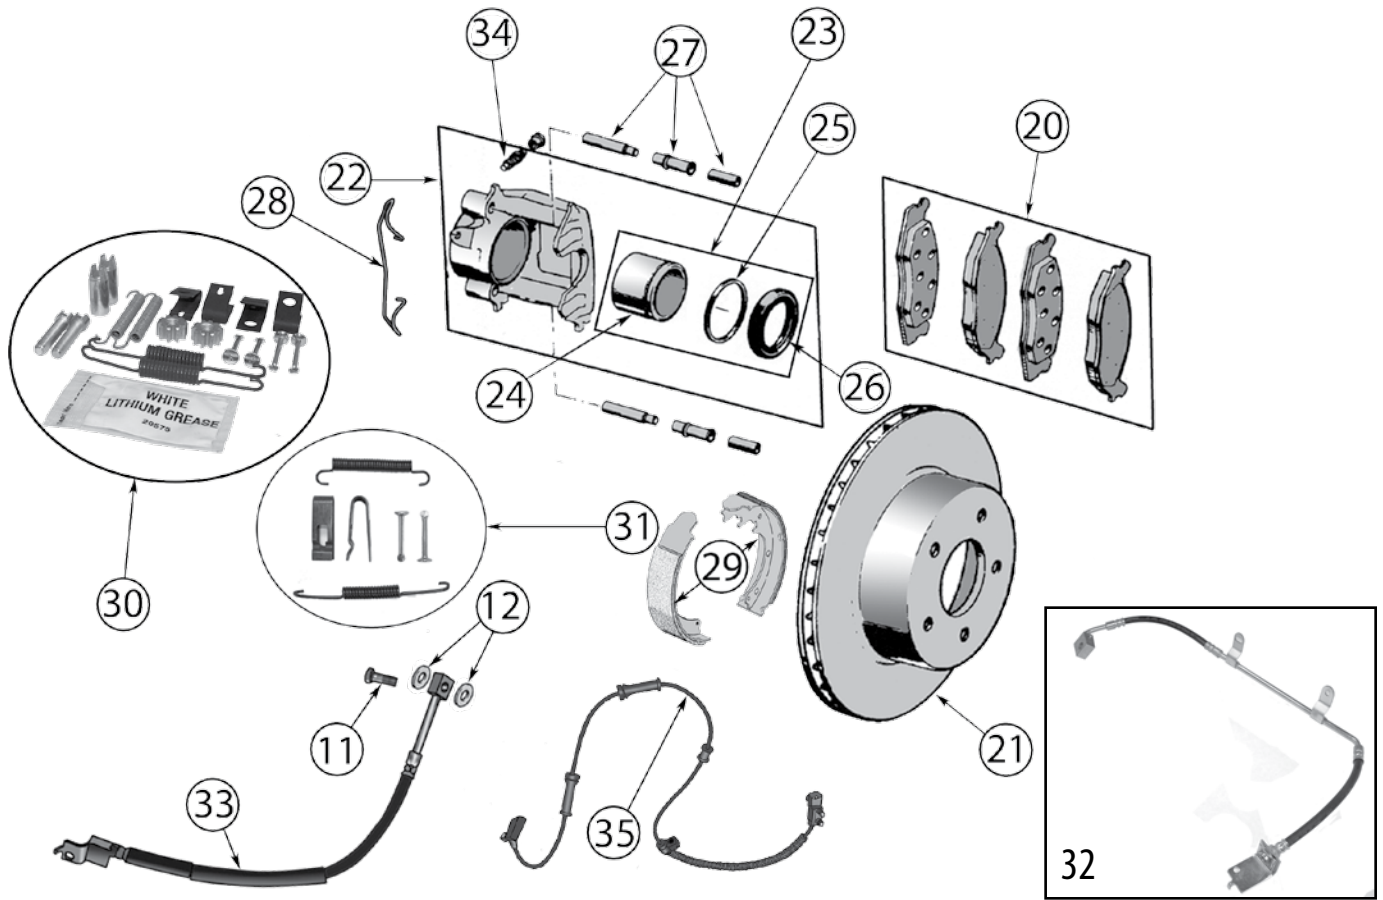

ITEM #	DESCRIPTION	YEARS	POSITION	DESCRIPTION	REPLACES PART #
20	Brake Pad Set	99/04	Rear		5011970AB
21	Brake Rotor	99/04	Rear		52098666
	Drilled & Slotted Rotor Set	99/04	Rear	Includes Left & Right Rotors	RT31031
22	Brake Caliper	99/04	Right Rear	Less Pads	5011974AA
		99/04	Left Rear	Less Pads	5011975AB
23	Caliper Rebuild Kit	99/04	Rear	Includes 1 Piston, 1 Seal and 1 Boot	5011983K
24	Caliper Piston	99/04	Rear		5011983AA
25	Caliper Seal	99/04	Rear		5011984AA
26	Caliper Boot	99/04	Rear		5011985AA
27	Caliper Pin Kit	99/04	Rear	Includes 2 Pins and 2 Boots	5011981AA
28	Brake Pad Hold Down Spring	99/04	Rear		5011978AA
29	Parking Brake Shoe Set	99/04		Includes Hardware	5011988AA
30	Parking Brake Hardware Kit	99/04			5011988HK
31	Parking Brake Spring Kit	99/04			5014038AA
32	Brake Hose	99/04	Rear	Body to Rear Axle	52128096AB
33	Brake Hose	99/04	Right Rear		52128094
		99/04	Left Rear		52128095
34	Bleeder Screw	99/04	Rear		J8129722
35	Wheel Speed Sensor	99/04	Right Rear		56041308AA
		99/04	Left Rear		56041509AA