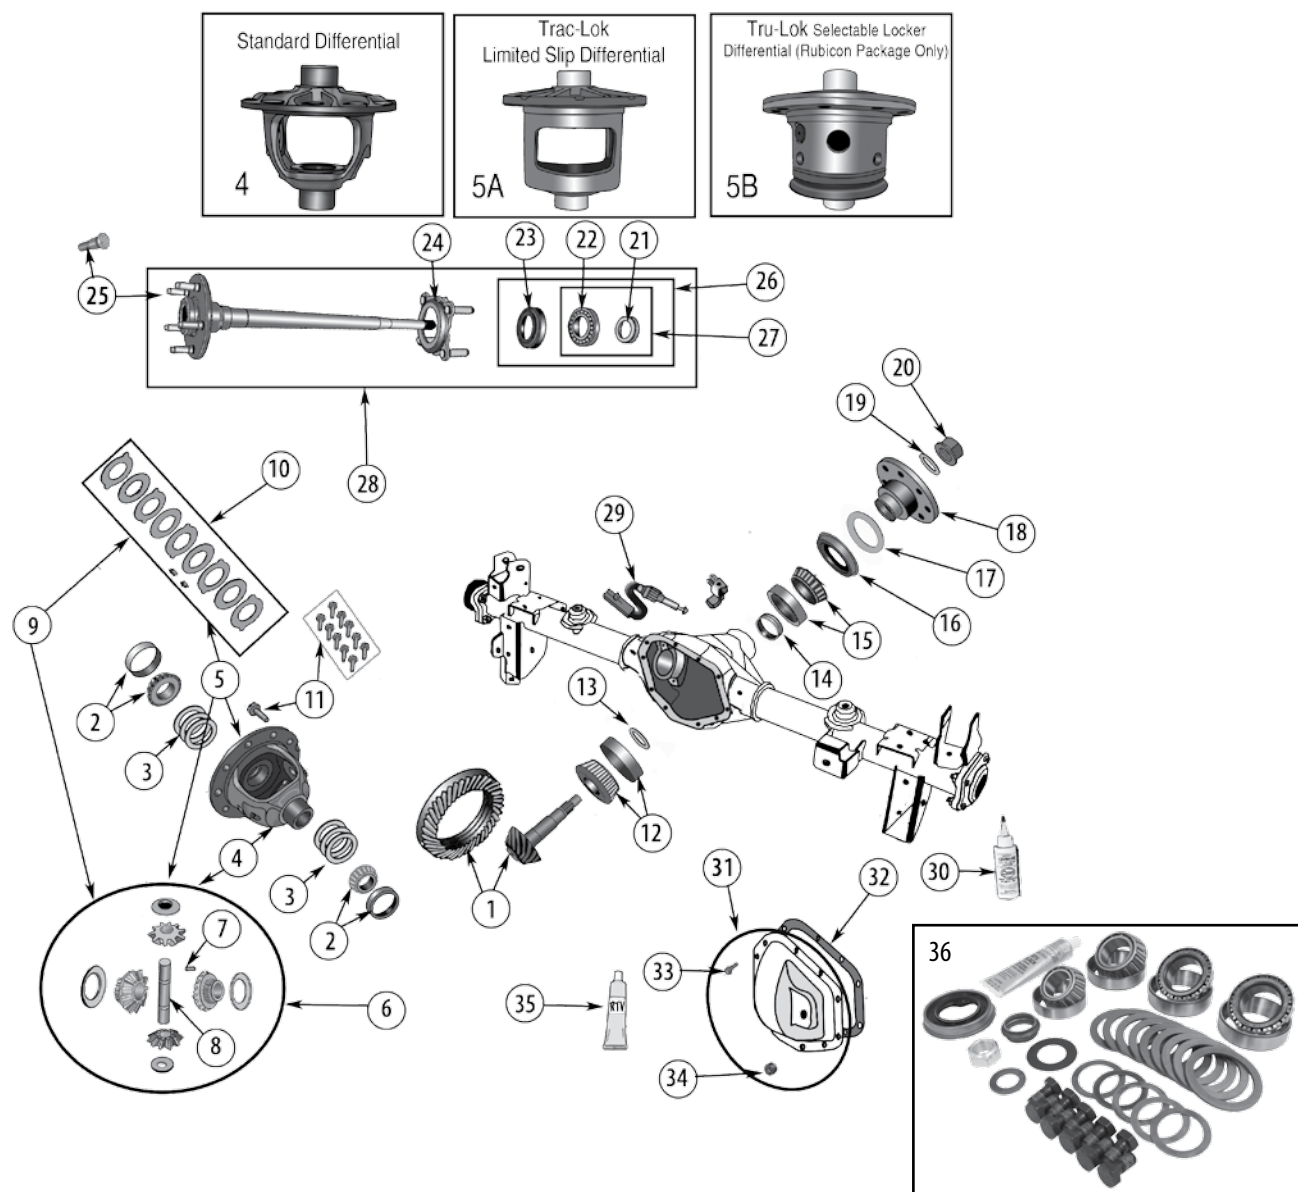

ITEM #	DESCRIPTION	COMMENTS	YEARS	RATIO	INCLUDES	REPLACES PART #
1	Ring & Pinion Set	Uses 7/16" Ring Gear Bolts	2007	3.21	11, 14, 19, 20	68003263AA
		Uses 1/2" Ring Gear Bolts	07/15	3.21	11, 14, 19, 20	68035568AA
		Uses 1/2" Ring Gear Bolts	08/15	3.73	11, 14, 19, 20	68038761AA
		Uses 7/16" Ring Gear Bolts	2007	4.11	11, 14, 19, 20	68003426AA
		Uses 1/2" Ring Gear Bolts	07/15	4.11	11, 14, 19, 20	68035581AA
2	Bearing Set, Differential	w/ Standard or Trac-Lok Diff.; Incl. 2 Bearings & 2 Cups	07/15	All		J8124071
		w/ Tru-Lok Diff.; Includes 2 Bearings & 2 Cups	07/15	All		68003555AA
3	Shim Set, Carrier	w/ Standard or Trac-Lok Diff.	07/15	All		68003268AA
		w/ Tru-Lok Diff.	07/15	All		68003556AA
4	Case Assembly, Differential	w/ Standard Diff. w/ 7/16" Ring Gear Bolts	2007	All		68003266AA *
		w/ Standard Diff. w/ 1/2" Ring Gear Bolts	07/15	All	2, 11	68035574AA
5A	Case Assembly, Differential	w/ Trac-Lok Diff. w/ 7/16" Ring Gear Bolts	2007	All		68003544AA *
		w/ Trac-Lok Diff. w/ 1/2" Ring Gear Bolts	07/15	All	2, 11	68035642AA

* This Part # not currently carried by Crown Automotive