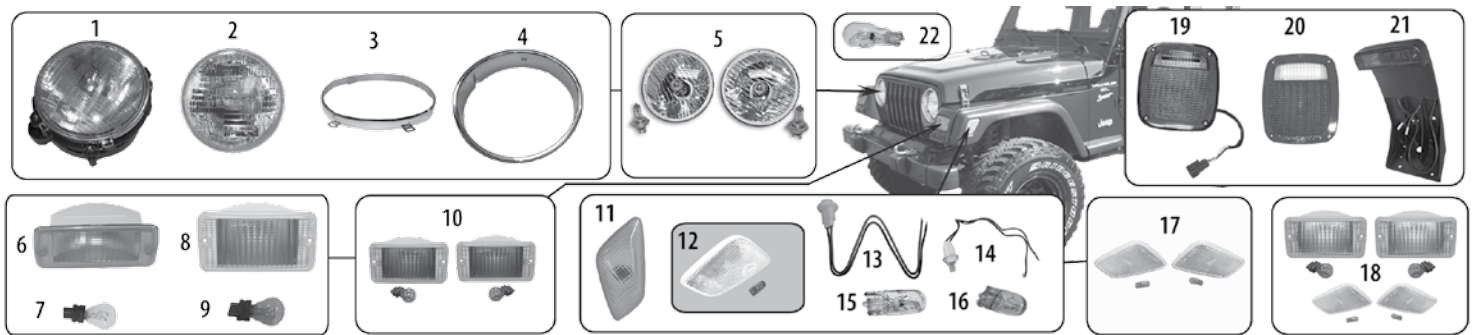

ITEM	DESCRIPTION	POSITION	YEARS	COMMENTS	REPLACES PART #
1	Headlight Assembly	Left Right	97/06 97/06	Includes Sealed Beam Headlight, Leveling Device, & Retaining Ring Includes Sealed Beam Headlight, Leveling Device, & Retaining Ring	55055033AE 55055032AE
2	Headlight	Left or Right Left or Right	97/06 97/06	H6024 Sealed Beam H6024 Blue Sealed Beam	LOJH6024 154905AA
3	Headlight Retainer	Left or Right	97/06	Chrome	4874378
4	Headlight Bezel	Left Right	97/06 97/06	Chrome Chrome	55055047 55055046
5	Halogen Light Conversion Kit	Left & Right	97/06	Pair of 7" Round Assemblies w/ H4 Bulbs; Meets DOT/SAE	RT28006
6	Parking Light	Left Right Left Right	97/03 97/03 04/06 04/06	Amber Lens Amber Lens Amber Lens Amber Lens	55156489AA 55156488AA 55157033AA 55157032AA
7	Bulb	Left or Right	97/06	Clear; Front Turn Signal, Front Parking Light; 3157 Bulb	L0003157
8	Parking Light	Left Right	97/06 97/06	Clear w/ Amber Bulb; Does Not Include Pigtail Socket Clear w/ Amber Bulb; Does Not Include Pigtail Socket	RT28022 RT28021
9	Bulb	Left or Right	97/06	Amber; w/ Clear Parking Lights; 3157NA Bulb	L03157NA
10	Parking Light Kit	Left & Right	97/06	Includes Clear Parking Lights with Amber Bulbs	RT28016
11	Side Marker Light	Left Right	97/06 97/06	Amber Lens Amber Lens	55155629AB 55155628AB
	Side Repeater Light	Left Right	97/06 97/06	(Export Only) Amber Lens (Export Only) Amber Lens	55155461AC 55155460AC
12	Side Marker Light	Left Right	97/06 97/06	Clear Lens w/ Amber Bulb Clear Lens w/ Amber Bulb	55155629ABC 55155628ABC
13	Side Marker Socket	Left or Right	97/06	Side Marker Socket & Wiring	J5455853
14	Side Marker Socket	Left or Right	97/06	Includes 1 Side Marker Socket w/ Wiring and 1 Bulb	5455853K
15	Bulb	Left or Right	97/07	Amber; Side Marker; 194NA Bulb	L00194NA
16	Bulb	Left or Right	97/06	Clear; Side Marker; 194 Bulb	L0000194
17	Side Marker Light Kit	Left & Right	97/06	Includes Side Marker Lights and Amber Bulbs	RT28017
18	Parking & Side Marker Light Kit	Front	97/06	Clear; Includes Parking Lights and Side Marker Lights with Amber Bulbs	RT28015
19	Tail Light	Left Right Left Right Left or Right	1997 1997 98/06 98/06 97/06	w/ License Plate Light; Has Flat 4-Prong Connector w/o License Plate Light; Has Flat 4-Prong Connector Square 4-Prong Connector Square 4-Prong Connector Europe; 4 Prong Plug	56016721 56016720 56018649AC 56018648AC 55155624AC
20	Tail Light Lens	Left or Right	97/06		J8129642
21	Brake Light	High Mount	97/06		55055280AB
22	Bulb		97/06	Floor Courtesy Light; 906 Bulb	G9436750