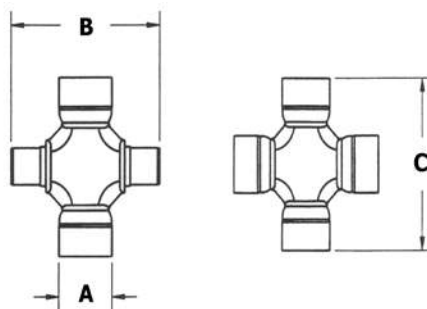

REPLACES PART #	COMMENTS / USAGE	SNAP RING POSITION	A CAP DIAMETER (BEARING)	B JOURNAL LENGTH (CROSS)	C TOTAL LENGTH
4504575	w/ 7290 Series Drive Shafts	Inner	1.126	3.385	2.622
4746936	w/ 1330 Series Axles Permanent Lubrication	Outer	1.062	3.341	3.725
4882793	Heavy Duty Permanent Lubrication	Outer	1.063	2.969	3.219
J8130750	w/ Double Cardan Shafts Permanent Lubrication	Outer	1.063	2.969	3.219
J8136616	For Front Axles Lubrication In Cross	Inner	1.063	2.805	2.188
J8126610	For Drive Shafts Lubrication In Cross	2- Inner, 2- Outer	2 - 1.00, 2 - 1.063	2.205	2.438
J8126613	Light Duty Lubrication In Cross	Outer	1.063	2.969	3.219
J8126614	Heavy Duty Lubrication In Cross	Outer	1.063	2.969	3.219
8126614SP	Spicer®	Outer	1.063	2.969	3.219
J8126636	For Drive Shafts Lubrication In Cross	Inner	1.078	2.874	2.215
J8136616	For Front Axles Lubrication In Cross	Inner	1.063	2.805	2.188
8126637BC	For Front Axles Lubrication In Cap	Inner	1.063	2.805	2.188
8126637SP	Spicer®	Inner	1.062	2.805	2.188
8126637X	H.D. For Front Axles Permanent Lubrication	Inner	1.063	2.805	2.188
J8126638	For Front Axles No Lubrication Fitting	Inner	1.188	2.934	2.188
8126638SP	Spicer®	Inner	1.188	2.934	2.188