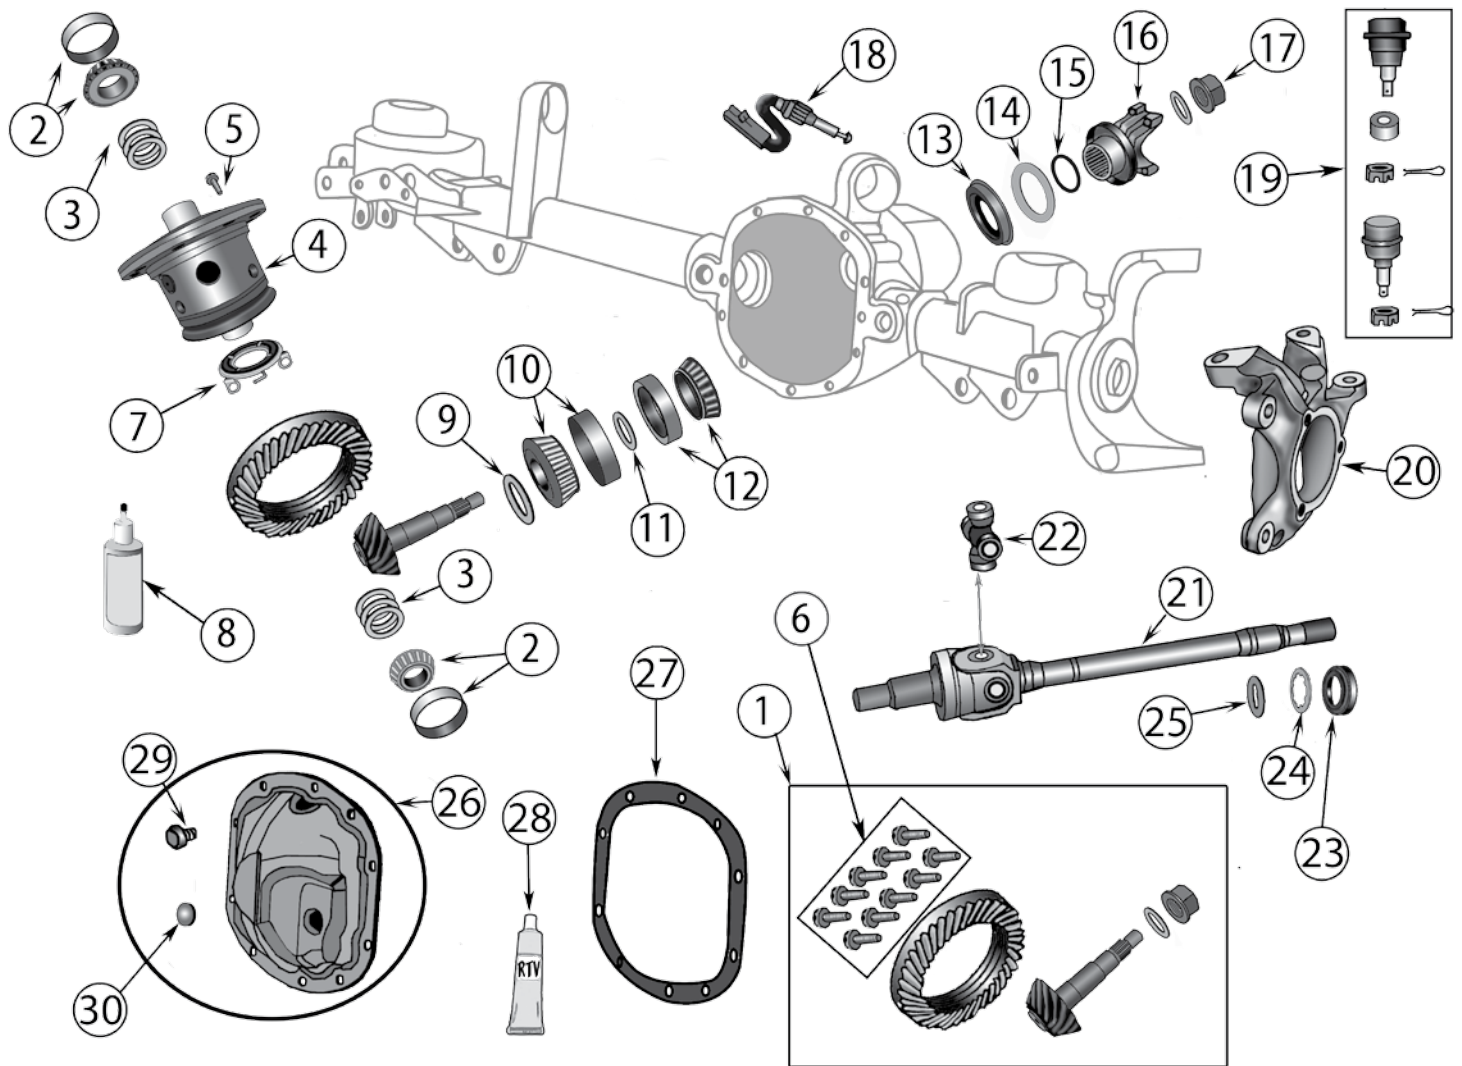

ITEM #	DESCRIPTION	YEARS	RATIO	COMMENTS	REPLACES PART #
1	Ring & Pinion Set	03/06	4.11		5127180AA
2	Bearing Set, Carrier	03/06	All	Includes 2 Bearings & 2 Cups	J8124071
3	Shim Kit, Carrier	03/06	All		5093047AA
4	Case Assy, Differential	03/06	All	Includes Internal Parts & Plates	52104571AA
5	Bolt, Ring Gear	03/06	All	Each	J0649454
6	Bolt Kit, Ring Gear	03/06	All	Includes 10 Bolts	4720891
7	Actuator, Axle Locker	03/06	All		52104611AA

* This Part # not currently carried by Crown Automotive