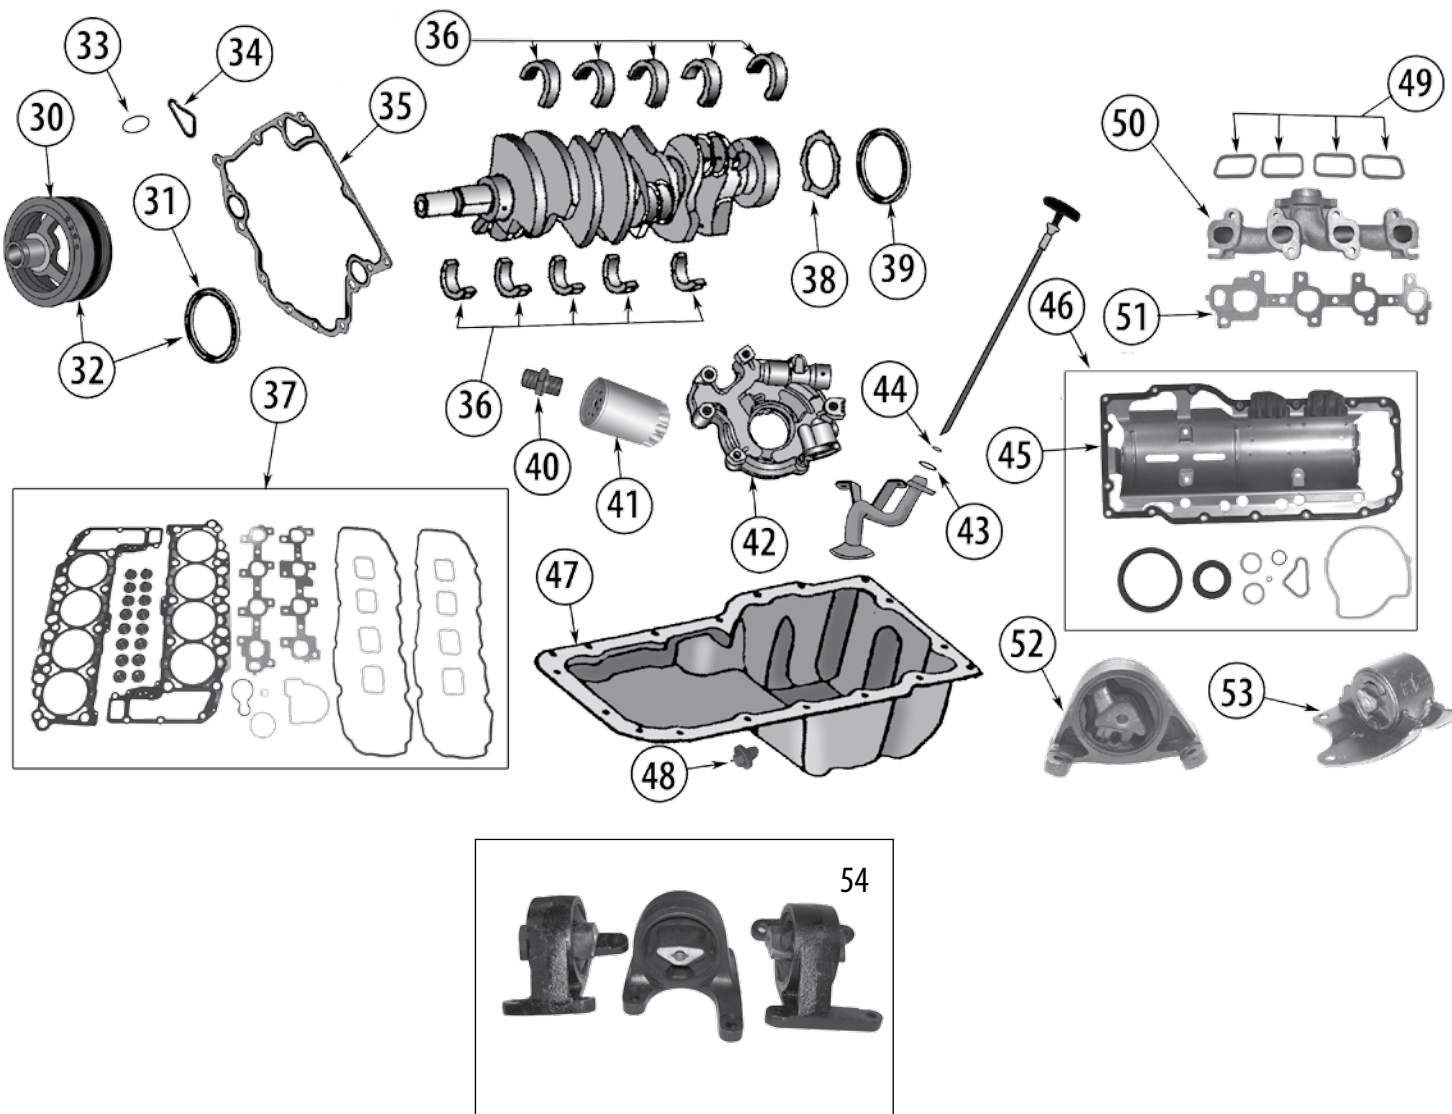

ITEM #	DESCRIPTION	YEARS	COMMENTS	REPLACES PART #
30	Harmonic Balancer	99/07 08/09		53020689AB 53022162AA
31	Crankshaft Seal	99/00 01/09	Front Front	53020790 53021313AA
32	Harmonic Balancer Kit	99/07	Includes Damper and Front Crankshaft Seal	53020689K
33	Timing Cover O-Ring	03/09	Newer Style¹ (2 Required)	53021239AA
34	Timing Cover Gasket	03/09	Newer Style¹	53021226AA
35	Timing Cover Gasket	99/03	Old Style¹	53020862
36	Main Bearing Set	99/09 99/09	Standard; Complete Set .010", Undersize; Complete Set	5013586K 5013586K010

¹ Old style timing cover has a chamfered mating surface. New style timing cover has a smooth mating surface.