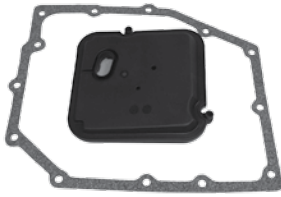

MODEL	YEARS	TRANSMISSION	COMMENTS	REPLACES PART #
JK	07/10	42RLE	Includes Filter and Gasket	52852913K
	07/10	545RFE	Includes Primary Filter, Cooler Filter (Spin-On), & Gasket	5179267AC
TJ	03/06	42RLE	Includes Filter and Gasket	52852913K
YJ	87/95	A999	Includes Filter and Gasket	J8127652
WK	12/13	65RFE	Includes Primary Filter, Cooler Filter (Spin-On), & Gasket	5179267AC
	2011	545RFE	Includes Primary Filter, Cooler Filter (Spin-On), & Gasket	5179267AC
WK, WH	05/09	545FRFE	Includes Primary Filter and Gasket	5015267AD
	05/07	45RFE	Includes Primary Filter, Cooler Filter (Spin-On), & Gasket	5179267AC
	08/10	545RFE	Includes Primary Filter, Cooler Filter (Spin-On), & Gasket	5179267AC
		545RFE	Includes Primary Filter, Cooler Filter (Spin-On), & Gasket	5179267AC
WJ, WG	00/04	545RFE	Includes Primary Filter and Gasket	5015267AD
	99/04	45RFE	Includes Primary Filter, Cooler Filter (Spin-On), & Gasket	5179267AC
ZJ	1993	AW4	Includes Filter and Gasket	83504032K
XK, XH	06/09	545RFE	Includes Primary Filter and Gasket	5015267AD
	06/07	45RFE	Includes Primary Filter, Cooler Filter (Spin-On), & Gasket	5179267AC
	08/10	545RFE	Includes Primary Filter, Cooler Filter (Spin-On), & Gasket	5179267AC
KK	08/12	42RLE	Includes Filter and Gasket	52852913K
KJ	03/07	42RLE	Includes Filter and Gasket	52852913K
	02/03	545RFE	Includes Primary Filter and Gasket	5015267AD
	02/03	45RFE	Includes Primary Filter, Cooler Filter (Spin-On), & Gasket	5179267AC
	04/07	545RFE	Includes Primary Filter, Cooler Filter (Spin-On), & Gasket	5179267AC
XJ, MJ	87/01	AW4	Includes Filter and Gasket	83504032K
MK	07/15	CVT	Includes Filter and Gasket	5191890K