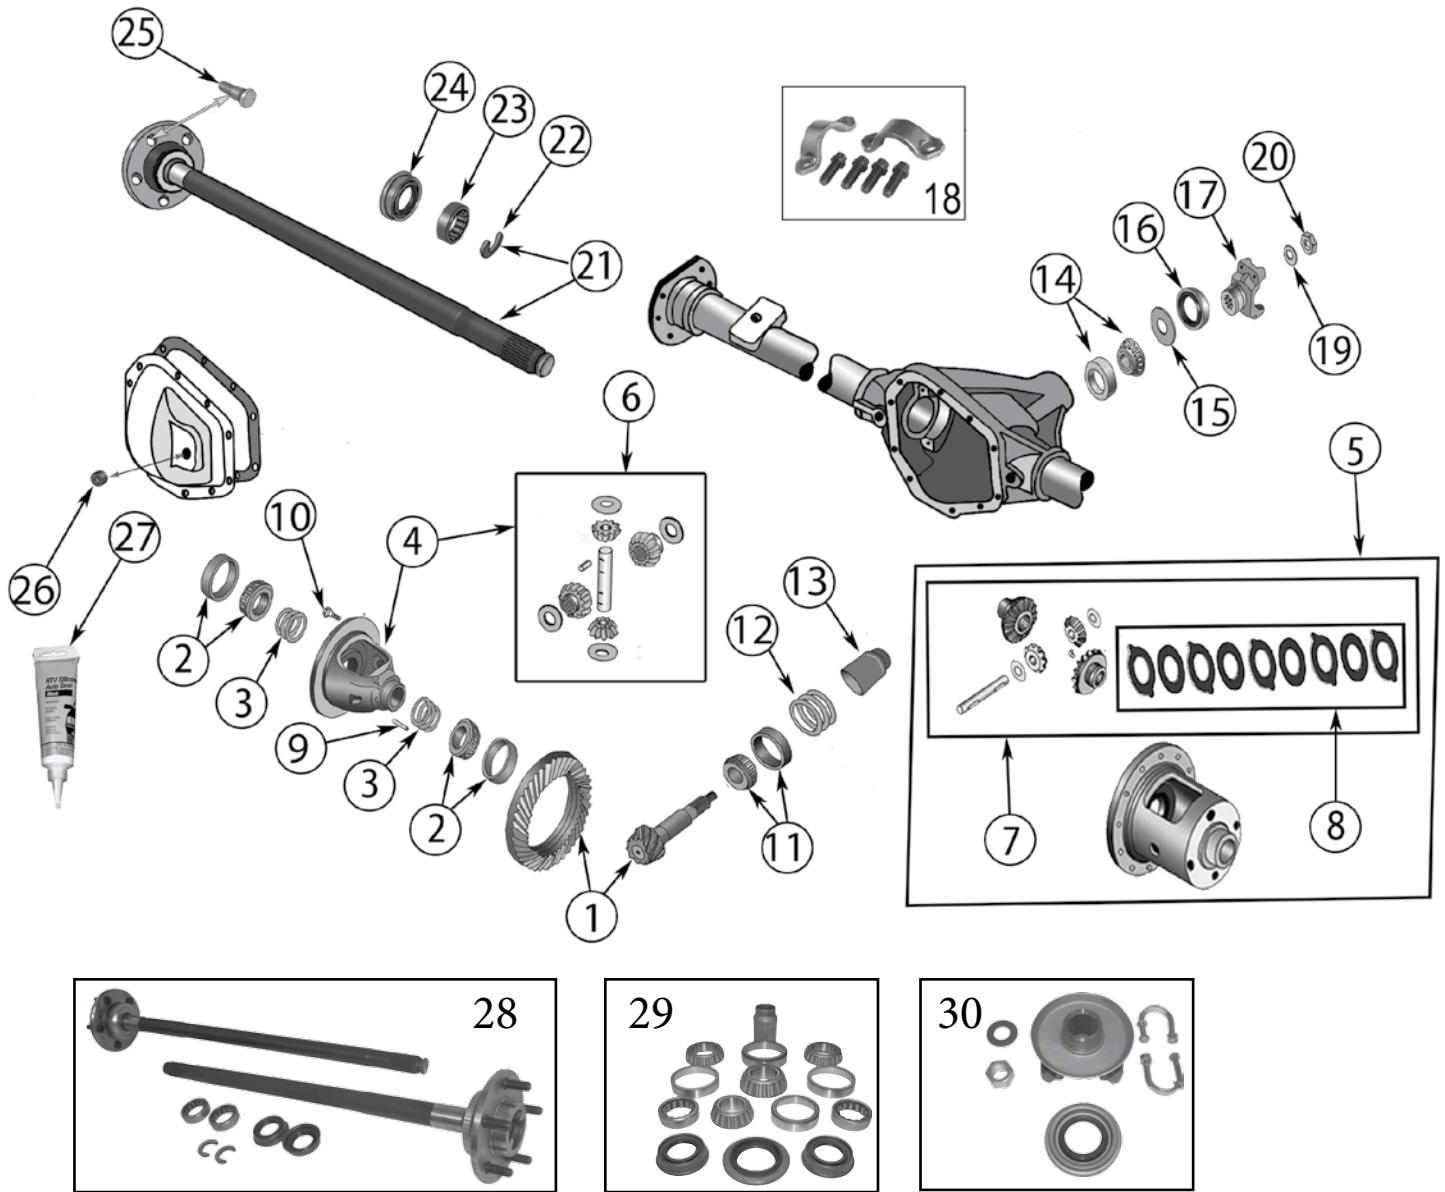

ITEM #	DESCRIPTION	COMMENTS	YEARS	RATIO	INCLUDES	REPLACES PART #
1	Ring & Pinion Set		94/96	3.55 (39/11)	3, 10, 11, 12, 13, 14, 16, 19, 20	4856362
			94/98	3.73 (41/11)	3, 10, 11, 12, 13, 14, 16, 19, 20	4856346
2	Bearing Set, Differential	Includes 2 Bearings & 2 Cups	94/98	All		4864213
3	Shim Set, Carrier	.111" to .119"	94/98	All		5013879AA
			94/98	All		5013880AA
			94/98	All		5013881AA
			94/98	All		5013882AA
			94/98	All		5013883AA