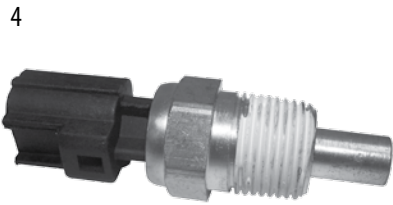

ITEM #	DESCRIPTION	MODEL	YEARS	ENGINE	COMMENTS	REPLACES PART #
Drivetrain Components						
23	Backup Lamp Switch	ZJ	1993-1994	All	w/ AX15 Transmission	83500629
24	Neutral Safety Switch	ZJ	1993	All	w/ AW4 Transmission	83503712
		ZJ	1993-1997	All	w/ 42RE, 44RE, 46RE Transmissions	3747361
		ZJ, ZG	1998	All	w/ 42RE, 44RE, 46RE Transmissions	56028181AB
25	Transmission Pressure Sensor	ZJ	1996-1998	All	w/ 44RE Transmission	56041403AA
		ZG	1997-1998	All	w/ 42RE, 44RE, 46RE Transmissions	56041403AA
26	Transmission Output Speed Sensor	ZJ, ZG	1993-1998	All	w/ 42RE, 44RE, 46RE Transmissions	4800879
27	Transmission Control Solenoid	ZJ, ZG	1993-1998	All	w/ 42RE, 44RE, 46RE Transmissions	52118500
28	Vehicle Speed Sensor	ZJ	1993-1996	All		5013660AA
		ZJ, ZG	1997	All		56028183
		ZJ, ZG	1998	All		56027905
Body Components						
29	A/C Switch	ZJ	1993-1996	All		4713511
30	Blower Motor Resistor	ZJ, ZG	1993-1998	All	w/ Manual Climate Control	4720278
		ZJ, ZG	1993-1996	All	w/ Automatic Climate Control	4720046
31	Brake Light Switch	ZJ	1993	All		56006981
		ZJ, ZG	1994-1998	All		56042023
32	Circuit Breaker	ZJ	1993-1996	All	10 Amp	56006965
		ZJ	1993-1996	All	30 Amp	56006966
33	Door Jamb Switch	ZJ	7/17/92-1994	All		4687558
		ZJ	1994	All	Front or Rear Doors w/ Vehicle Info. Center	56007300AB
		ZJ, ZG	1995-1998	All	Front or Rear Doors	56007300AB
34	Flasher	ZG	1997-1998	All		56007348
35	Headlight Switch	ZJ, ZG	1996-1998	All	w/ Auto Headlights w/o Fog Lamps	56009214
36	Horn	ZJ	1993-1998	All	Low Pitch	56007191AC
		ZJ	1993-1998	All	High Pitch	56007189
37	Ignition Switch	ZJ	1993-6/15/96	All		4797401
		ZJ, ZG	6/16/96-1998	All		56021346
38	Ignition Switch Actuator	ZJ, ZG	1997-1998	All		AP1000
39	Lighter	ZJ, ZG	1993-1998	All		56006888
40	Multifunction Switch	ZJ	1993-1996	All	w/ Tilt Wheel	4728424
		ZJ, ZG	1997-1998	All		4728424
41	Relay	ZJ	1994-1998	All	Micro SPDT	4608650
		ZJ	1993-1996	All	Mini SPDT w/ Bracket	4638271
		ZG	1997-1998	All	Mini SPDT w/ Bracket	4638271
42	Wheel Speed Sensor	ZJ, ZG	1994-1998	All	w/ Rear Disc Brakes, Right Rear	56027722
		ZJ, ZG	1994-1998	All	w/ Rear Disc Brakes, Left Rear	56027723

* This Part # not currently carried by Crown Automotive