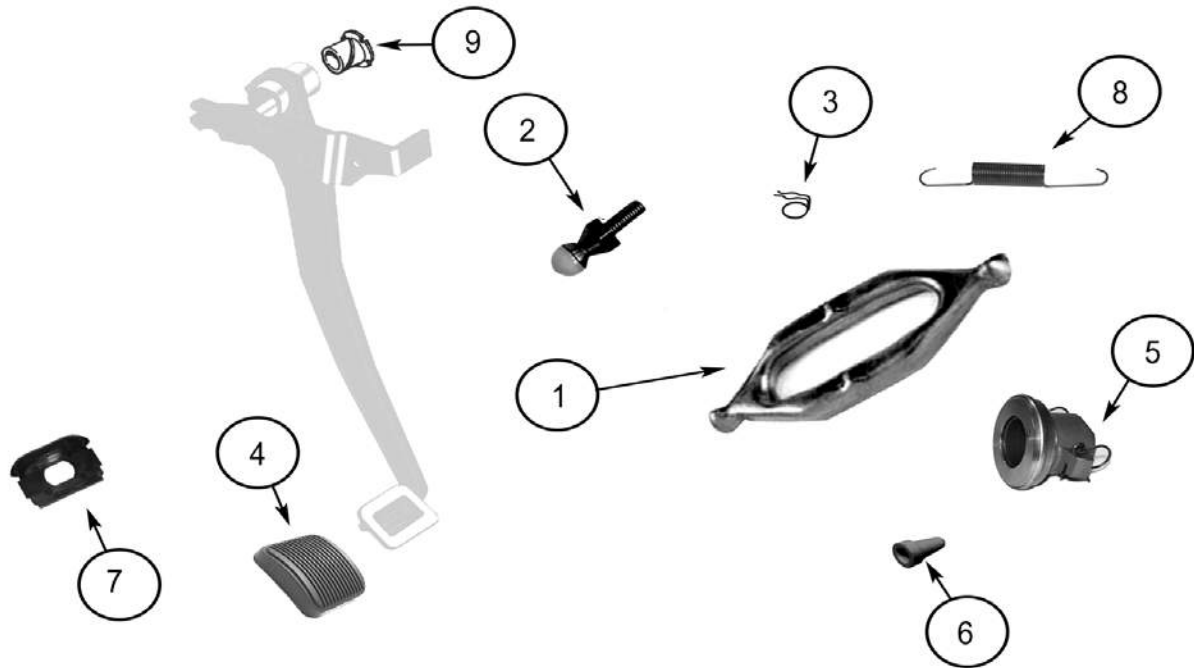

* This Part # not yet carried by Crown Automotive

CLUTCH

Clutch Linkage Hardware - YJ, TJ, JK

MODEL	ITEM #	DESCRIPTION	YEAR	ENGINE	REPLACES PART #
YJ	1	Fork, Clutch Throwout	94/95	All	53006388
	2	Pivot, Clutch Release	94/95	All	52087542
	3	Spring, Throwout Fork	94/95	All	4338855
	4	Pad, Clutch Pedal	87/95	All	52002750
	5	Bearing, Clutch Throwout	94/95	All	53008342
	6	Bushing, Clutch Pedal	87/95	All	J0946177
	7	Grommet, Timing Probe	91/95	All	53006010
TJ	1	Fork, Clutch Throwout	97/06	All	53006388
	2	Pivot, Clutch Release	97/06	All	52087542
	3	Spring, Throwout Fork	97/06	All	4338855
	4	Pad, Clutch Pedal	97/06	All	52002750
	5	Bearing, Clutch Throwout	97/06	All	53008342
	7	Grommet, Timing Probe	97/04	All	53006010
	JK	1	Fork, Clutch Throwout	07/15	All
2		Pivot, Clutch Release	07/15	All	52087542
3		Spring, Throwout Fork	07/15	All	4338855
4		Pad, Clutch Pedal	07/15	All	52002750
5		Bearing, Clutch Throwout	07/15	All	53008342