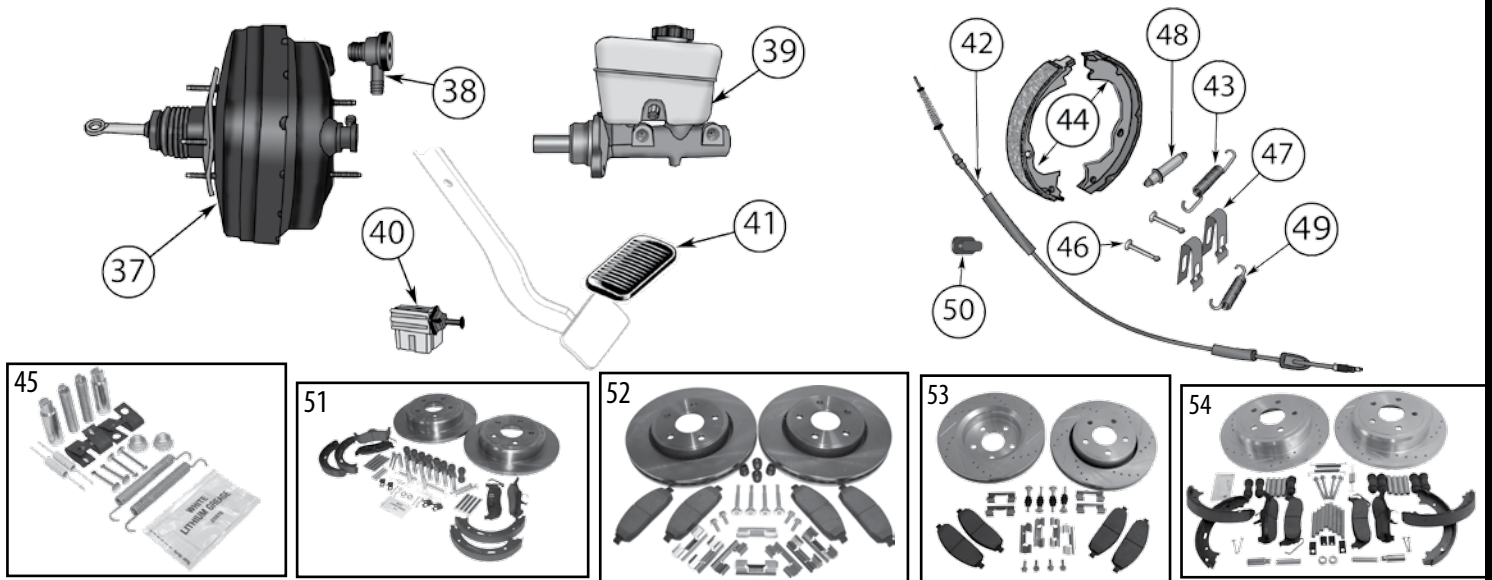

ITEM #	DESCRIPTION	POSITION	YEAR	COMMENTS	REPLACES PART #
37	Brake Booster		2005	w/o Electronic Stability Program	5143280AA *
			2005	w/ Electronic Stability Program	5143288AA *
			06/10		5175731AA *
38	Check Valve		05/10	Includes Grommet	5143282AA *
39	Master Cylinder		2005	w/ Electronic Stability Control	5143279AA
			2005	w/o Electronic Stability Control	5143289AA *
			06/10		5175732AA
40	Brake Light Switch		05/10		56054001AB
41	Brake Pedal Pad		05/10	w/o Power Adjustable Pedals	68031956AA
42	Parking Brake Cable	Front	05/07		5134701AB
		Front	2008	w/ Highline Package	5134701AB
		Front	08/10	w/o Highline Package	68065503AA
		Right Rear	05/10		68024890AB
		Left Rear	05/10		68024891AB
43	Parking Brake Shoe Return Spring	Rear	05/10	Upper	5143732AA *
44	Parking Brake Shoe Set	Rear	05/10		5086930AB
45	Parking Brake Hardware Kit	Rear	05/10		5086930HK
46	Parking Brake Shoe Hold Down Pin	Rear	05/10		5179890AA *
47	Parking Brake Hold Down Clip	Rear	05/10	w/ Chrysler 8.25" Rear Axle	4762125 *
		Rear	06/10	w/ Dana 44 Rear Axle	5179889AA *
48	Parking Brake Adjuster	Rear	05/10		5179888AA *
49	Parking Brake Shoe Return Spring	Rear	05/10	Lower	4762116 *
50	Parking Brake Adjuster Plug	Rear	05/10		4762121
51	Disc Brake Service Kit	Rear	05/10	w/o SRT8 Package	52089275K
52	Disc Brake Service Kit	Front	05/10	w/o SRT8 Package; Includes Rotors, Pad Set, and All Hardware	52089269K
53	Performance Disc Brake Service Kit	Front	05/10	w/o SRT8 Package; Includes Drilled & Slotted Rotors, Pad Set & All Hardware	RT31008
54	Performance Disc Brake Service Kit	Rear	05/10	w/o SRT8 Package; Includes Drilled & Slotted Rotors, Pad Set, Parking Brake Shoes and All Hardware	RT31009

* This Part # not currently carried by Crown Automotive