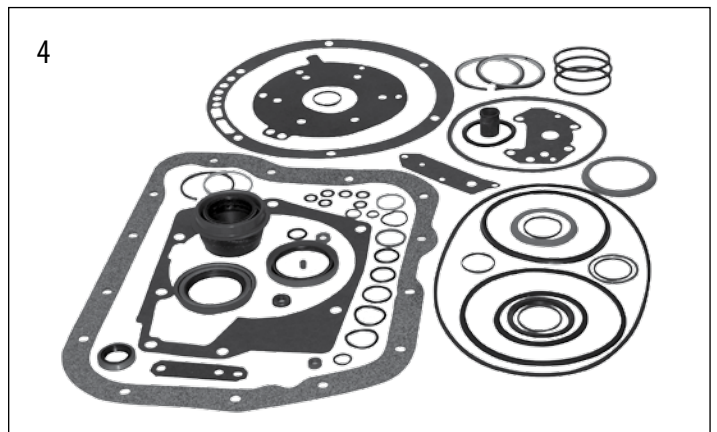

*This Part # not currently carried by Crown Automotive

MANUAL TRANSMISSION NV1500 & NV2500 Transmission Components

DESCRIPTION	VEHICLE	YEAR	COMMENTS	REPLACES PART #
NV1500 - 5-SPEED TRANSMISSION				
Blocking Ring, Synchronizer	KJ	02/02	5 Per Transmission	5013368AA
	KJ	03/04	4 Per Transmission	5013368AA
	KJ	03/04	1 Per Transmission on 5th Gear Synchronizer	5013366AA
NV2550 - 5-SPEED TRANSMISSION				
Blocking Ring, Synchronizer	TJ	03/04	4 Per Transmission	5013368AA
	TJ	03/04	1 Per Transmission on 5th Gear Synchronizer	5013366AA