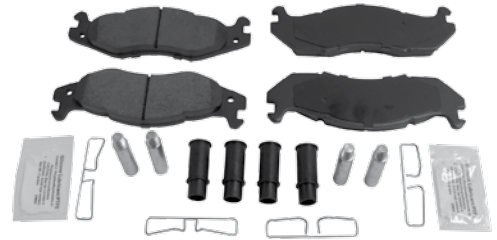

* This Part # not currently carried by Crown Automotive

BRAKE

XJ, MJ 1984 - 2001 | Hydraulics, Brake Cables, & Miscellaneous Cont.

51

52

53

54

55