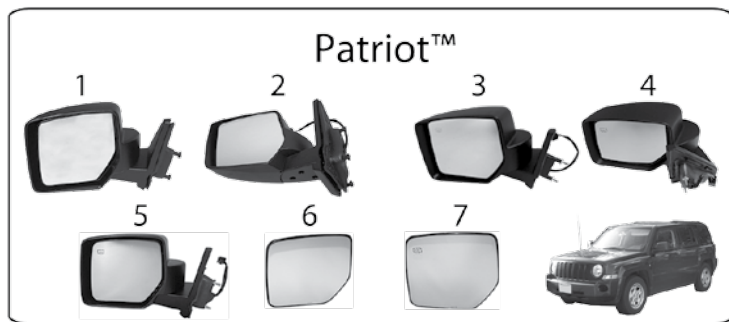

MIRRORS

MK Patriot and Compass 2007-2015

ITEM #	DESCRIPTION	POSITION	YEARS	FINISH	COMMENTS	REPLACES PART #
MK PATRIOT						
1	Side Mirror	Left	07/14	Black Textured	Manual Folding	5155457AG
		Right	07/14	Black Textured	Manual Folding	5155456AG
2	Side Mirror	Left	07/10	Black Textured	Power, Manual Folding	5155459AF
		Right	07/10	Black Textured	Power, Manual Folding	5155458AG
3	Side Mirror	Left	11/15	Black Textured	Power, Heated, Manual Folding	5155459AK
		Right	11/15	Black Textured	Power, Heated, Manual Folding	5155458AK
4	Side Mirror	Left	07/15	Black Textured	w/ RHD; Power, Heated, Power-Folding w/ Convex Glass	5155461AF
		Right	07/15	Black Textured	w/ RHD; Power, Heated, Power-Folding w/ Convex Glass	5155460AF
5	Side Mirror	Left	07/14	Black Textured	Power, Heated, Manual Folding	5155463AG
		Right	07/15	Black Textured	Power, Heated, Manual Folding	5155462AG
6	Side Mirror Glass	Left	07/15		w/ Manual Folding Mirrors	68003715AA
		Right	07/15		w/ Manual Folding Mirrors	68003714AA
7	Side Mirror Glass	Left	07/15		w/ Power, Heated, Manual Folding Mirrors	68003721AA
		Right	07/15		w/ Power, Heated, Manual Folding Mirrors	68003720AA
MK COMPASS						
8	Side Mirror	Left	07/15	Black Textured	Manual Folding	5115041AF
		Right	07/15	Black Textured	Manual Folding	5115040AG
9	Side Mirror	Left	07/10	Black Textured	Power, Manual Folding	5115043AG
		Right	07/10	Black Textured	Power, Manual Folding	5115042AG
10	Side Mirror	Left	07/14	Black Textured	Power, Heated, Manual Folding	5115047AH
		Right	07/14	Black Textured	Power, Heated, Manual Folding	5115046AD
11	Side Mirror	Left	07/15	Black Textured	w/ RHD; Power, Heated, Power-Folding w/ Convex Glass	5115795AG
		Right	07/15	Black Textured	w/ RHD; Power, Heated, Power-Folding w/ Convex Glass	5115294AG