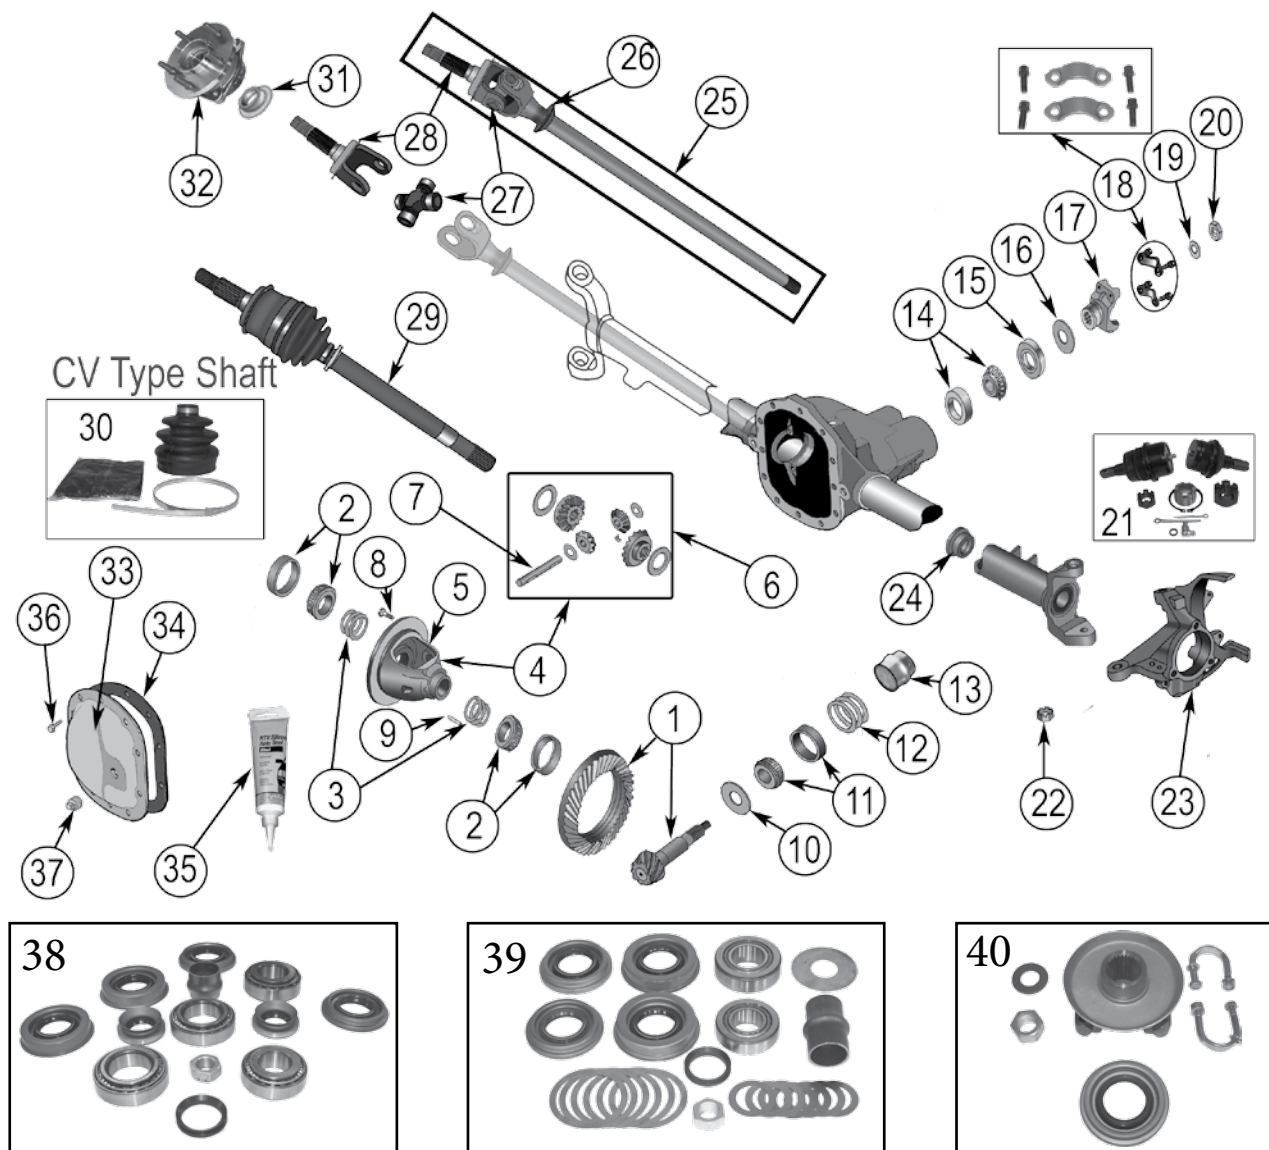

ITEM #	DESCRIPTION	COMMENTS	YEARS	RATIO	REPLACES PART #
1	Ring & Pinion Set		93/1-4-96	3.55	4720864
			1-5-96/98	3.55	4864906
			93/1-4-96	3.73	4741015
			1-5-96/98	3.73	4864843
2	Bearing Set, Differential	Includes 2 Bearings and 2 Cups	93/98	All	J8126500
3	Shim Set, Carrier		93/98	All	83500191
4	Case Assembly, Differential	Includes Gear Set Includes Gear Set	93/98 93/98	3.55 3.73	5252582 5252590
5	Case Only, Differential	Includes #3, 8, & 34	93/98	3.55	J8126515
6	Gear Set, Differential		93/98	All	5252591
7	Shaft, Differential		93/98	All	5003840AA
8	Bolt, Ring Gear	Each	93/98	All	J0649454
	Bolt Kit, Ring Gear	Includes 10 Bolts	93/98	All	4720891
9	Pin, Differential Shaft	Roll Type	93/98	All	J0636360
10	Slinger, Oil	Inner	93/98	All	3893982

* This Part # not currently carried by Crown Automotive