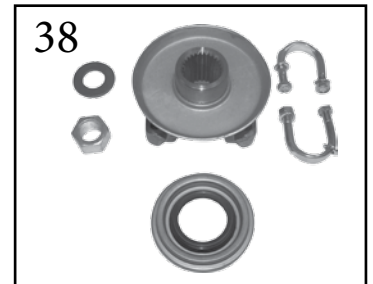

ITEM #	DESCRIPTION	COMMENT	YEARS	RATIO	REPLACES PART #
20	Nut, Pinion	Non-Flanged	97/10-1-00	All	J0801367
		Flanged	10-2-00/06	All	5017755AA
21	Ball Joint Kit	Includes 1 Upper & 1 Lower w/ Hardware	97/06	All	83500202
	Heavy Duty Ball Joint Kit	Includes 1 Upper & 1 Lower w/ Hardware	97/06	All	RT21003
22	Nut, Lower Ball Joint	Left or Right	97/06	All	J8123318
23	Knuckle, Steering	Right	97/06	All	52067576
		Left	97/06	All	52067577
24	Seal, Axle Shaft	Inner, Left or Right	97/06	All	J8121781
25	Axle Shaft Assembly	Left, w/o ABS	97/06	All	4874303
		Left, w/ ABS	97/06	All	4874307
		Right, w/o ABS	97/06	All	4874302
		Right, w/ ABS	97/06	All	4874306
26	Slinger, Inner Axle Shaft	Plastic	97/06	All	46849
27	U-Joint, Axle Shaft		97/06	All	J8126638
		Spicer	97/06	All	8126638SP
28	Shaft, Outer	w/o ABS	97/06	All	4636059
		w/ ABS	97/06	All	4713190
29	Slinger, Outer Axle Shaft	Left or Right	97/06	All	83500201
30	Hub Assembly	w/ 2-Piece Composite Rotor	97/99	All	53007449
		w/ 1-Piece Cast Rotor	99/06	All	53007449AC
31	Cover, Differential	Includes Bolts and Fill Plug	97/06	All	4713451
32	Gasket, Differential Cover	Paper	97/06		J8120360
33	Sealant, RTV		97/06	All	J8993317
34	Bolt, Differential Cover		97/06	All	J0273573
35	Plug, Differential Cover	1/2"-14	97/06	All	J4004751

CROWN MASTER KITS

36	Bearing & Seal Kit	Includes 2, 11, 14, 15, 20, & 24	97/06	All	D30L-MASKIT
37	Pinion Bearing Kit	Includes 10, 11, 12, 14, 15, 20	97/06	All	D30L-PBK
38	U-Bolt Yoke Kit	Includes Yoke, Seal, Nut, and U-Bolts	97/06	All	D3044-YOKE-UBK