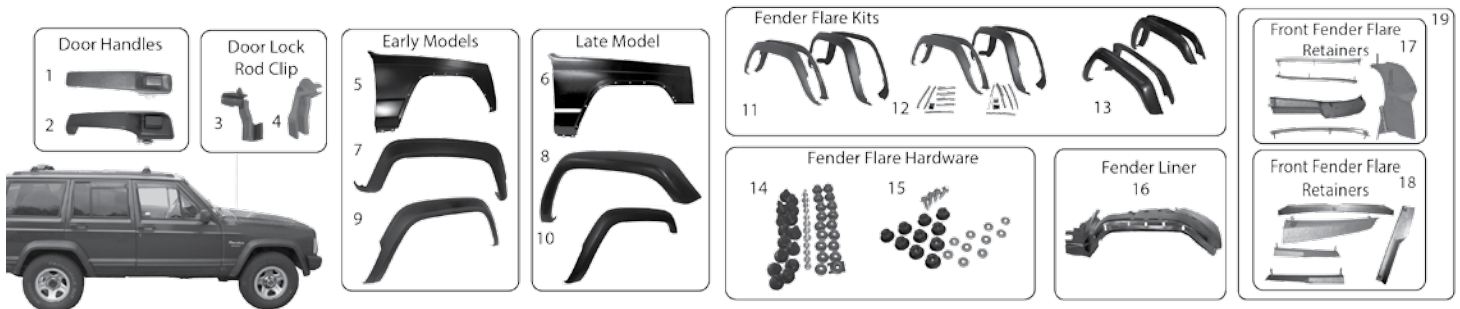

ITEM #	DESCRIPTION	LOCATION	YEARS	COLOR	COMMENTS	REPLACES PART #
1	Door Handle	F or R Right	90/96	Textured Black		55024926
		F or R Left	90/96	Textured Black		55024927
2	Door Handle	F or R Right	97/01	Textured Black		55076056AB
		F or R Left	97/01	Textured Black		55076057AB
3	Door Lock Rod Clip	F or R	97/01	Purple		4658444
4	Door Lock Rod Clip	F or R	97/01	Orange		4658445
5	Fender	Left	84/96	Black (Primed)		55235227

Continued to Next Page . . .