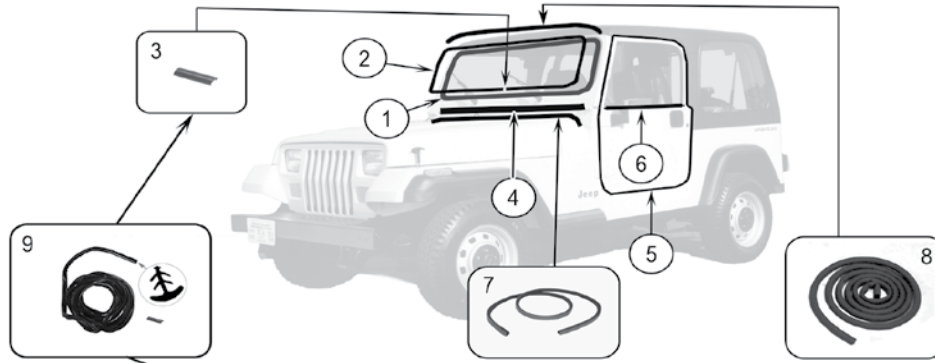

ITEM #	DESCRIPTION	LOCATION	YEARS	COMMENTS	REPLACES PART #
1	Windshield Weatherstrip		87/95		55019988
2	Windshield Moulding		87/95	"T" shaped	55010655
3	Weatherstrip Cap		87/95		55134656
4	Cowl Weatherstrip		87/90	Windshield Frame to Cowl Weatherstrip	J5453950
			91/95	Windshield Frame to Cowl Weatherstrip	55009127
5	Door Weatherstrip	Left	87/95	w/ Full Steel Doors	55176223
		Right	87/95	w/ Full Steel Doors	55176222
6	Door Glass Weatherstrip	Left	87/95	Outer; w/ Full Steel Doors	55024255
		Right	87/95	Outer; w/ Full Steel Doors	55024254
		Left	87/95	Inner; w/ Full Steel Doors	J5762385
		Right	87/95	Inner; w/ Full Steel Doors	J5762384
7	Cowl Weatherstrip		87/95	Hood to Cowl Weatherstrip	55008119