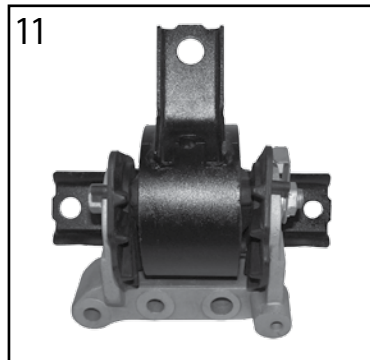

* This Part # not currently carried by Crown Automotive

ITEM #	DESCRIPTION	YEARS	COMMENTS	REPLACES PART #
1	Valve Cover Gasket	07/15		4884762AA
2	Spark Plug Well Gasket	07/15	1 Required	4884765AA
3	Cylinder Head Gasket	07/15		5189976AA
4	Crankshaft Seal	07/15		2142125000
5	Harmonic Balancer	07/15		2312425000
6	Oil Filter	07/15		4884900AB