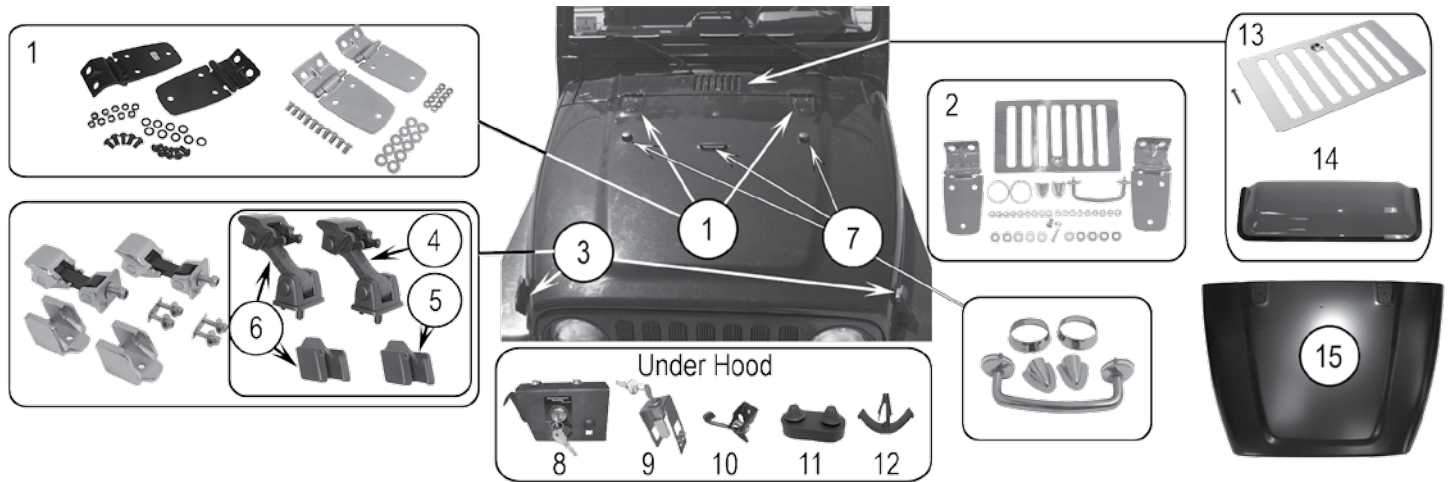

ITEM #	DESCRIPTION	POSITION	YEAR	COLOR	NOTES	REPLACES PART #
1	Hood Hinge Set	L & R	97/06	Black	Includes 2 Hinges and Hardware	RT26045
		L & R	97/06	Polished Stainless	Includes 2 Hinges with Hardware	RT34057
2	Hood Set		1997	Polished Stainless	Includes Hood Hinges, Catches, Vent Cover, Footman Loop, Windshield Stops, and Hardware	RT34058
			98/06	Polished Stainless	Includes Hood Hinges, Catches, Vent Cover, Footman Loop, Windshield Stops, and Hardware	RT34059
3	Hood Catch Kit	L & R	97/06	Textured Black	Includes 2 Hood Catches and 2 Brackets Fits all models including Unlimited and Rubicon	55176636K2
			97/06	Polished Stainless		RT26044
4	Hood Catch	L or R	97/06	Textured Black		55176636AD
5	Hood Catch Bracket	L or R	97/06	Textured Black		55176428AC
6	Hood Catch Kit	L or R	97/06	Textured Black	Includes 1 Hood Catch and 1 Bracket	55176636K
7	Windshield Tie Down Kit		97/06	Polished Stainless		RT34068
8	Hood Lock		1997		With sideways hinging hood latch	RT26069
9	Hood Lock		98/06		With front to rear hood latch	RT26071
10	Hood Safety Catch		1-4-97/06			55176731AF
11	Hood to Fender Bumper	L or R	97/06		Mounts On Fender	J4007541
12	Retainer		97/98		Hood Insulation Fastener	6003351
13	Hood Vent Cover		1997	Polished Stainless		RT34060
			98/06	Polished Stainless		RT34061
14	Air Scoop		98/06	Smoke	Plastic Air Scoop; Mounts Over Hood Vent	RT26001
15	Hood		97/06	Black (Primed)	w/ Oval Hood Rod Hole	55176594