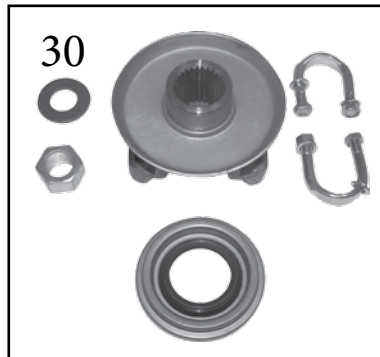

ITEM #	DESCRIPTION	COMMENTS	YEARS	RATIO	INCLUDES	REPLACES PART #
1	Ring & Pinion Set		87/93	3.07 (43/14)	1, 10, 17, 18	83504197
	Ring & Pinion Set		87/95	3.54 (46/13)	1, 10, 17, 18	4137749
	Ring & Pinion Kit		91/95	4.09 (45/11)	1, 2, 3, 10, 14, 15, 17, 18, 26	J8129225
	Ring & Pinion Kit		91/95	3.07	1, 2, 3, 10, 14, 15, 17, 18, 26	J8129224