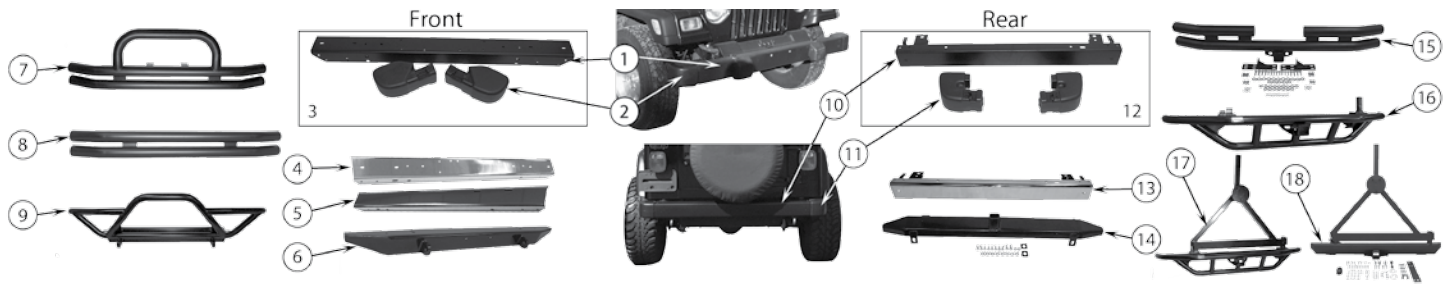

TJ - Bumper

BODY

ITEM #	DESCRIPTION	POSITION	YEAR	COLOR	NOTES	REPLACES PART #
1	Bumper	Front	99/06	Textured Black		5ED16T3X
2	Bumper End Cap	Front Left	97/06	Textured Black	USA Only	55155757AA
		Front Right	97/06	Textured Black	USA Only	55155756AB
3	Bumper Kit	Front	97/06	Black	Includes Bumper & 2 End Caps	5ED16T3XK
4	Bumper	Front	97/06	Polished Stainless		RT34051
		Front	97/06	Chrome		RT20011
5	Bumper Overlay	Front	97/06	Polished Stainless		RT34052
6	HD Bumper	Front	97/06	Black	w/ D-Ring Brackets	RT20001
7	Tube Bumper	Front	97/06	Black Semi-Gloss		RT20006
8	Tube Bumper	Front	97/06	Black Semi-Gloss	Double Tube Bumper	RT20008
9	Tube Bumper	Front	97/06	Textured Black	Rock Crawler Bumper	RT20009
10	Bumper	Rear	97/06	Black	USA Only	5ED18T3X
		Rear	97/06	Black	Export	5EY03JX8AE *
11	Bumper End Cap	Rear Left	97/06	Textured Black	USA Only	55155761AA
		Rear Right	97/06	Textured Black	USA Only	55155760AB
12	Bumper Kit	Rear	97/06	Black	Includes Rear Bumper w/ End Caps	5ED18T3XK
13	Bumper	Rear	97/06	Polished Stainless		488457
		Rear	97/06	Chrome	USA Only	RT20012
14	HD Bumper	Rear	97/06	Black	Plate Steel w/ Receiver w/ Tire Carrier Mount; Tire Carrier Not Included	RT20002
		Rear	97/06	Black	Plate Steel w/ Receiver; Will Not Accept Tire Carrier Mounts	RT20003
15	Tube Bumper	Rear	97/06	Black Semi-Gloss	Tubular Steel w/ Receiver Hitch	RT20007
16	HD Bumper	Rear	97/06	Gloss Black	Tubular Steel w/o Tire Carrier	RT20010
17	HD Bumper & Tire Carrier	Rear	97/06	Textured Black	Tubular Steel	RT20004
18	HD Bumper & Tire Carrier	Rear	97/06	Black	Plate Steel	RT20005

* This Part # not currently carried by Crown Automotive