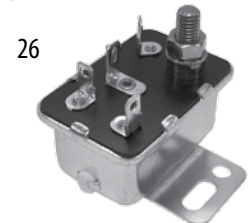

ITEM #	DESCRIPTION	MODEL	YEAR	ENGINE	COMMENTS	REPLACES PART #
13	Ignition Coil	XJ, MJ	1984-1997	2.5L	w/ Carburetor	33004522
		XJ, MJ	1986-1990	2.5L	w/ Fuel Injection	T1031135
		XJ, MJ	1991-1997	2.5L		4797293
		XJ	1998-2000	2.5L		56028172
		XJ, MJ	1984-1986	2.8L		83501871
		XJ, MJ	1987-1990	4.0L		T1031135
		XJ, MJ	1991-1997	4.0L		4797293
		XJ	1998-1999	4.0L		56028172
		XJ	2000-2001	4.0L	Six Cylinder Pack	56041476AA
14	Ignition Module	XJ, MJ	1984-1985	2.5L	w/ Carburetor	33004065
		XJ, MJ	1987-1990	2.5L	w/ Carburetor	53005079
		XJ, MJ	1986-1990	2.5L	w/ Fuel Injection	33002299
		XJ, MJ	1987-1990	4.0L		33002299
15	Ignition Wire Set	XJ, MJ	1984-1990	2.5L		83502400
		XJ, MJ	1991-2000	2.5L		83507180
		XJ, MJ	1987-1990	4.0L		83300156
		XJ, MJ	1991-1999	4.0L		83507178
16	MAP Sensor	XJ, MJ	1986-1995	2.5L, 4.0L		33000153
		XJ	1997-2001	2.5L, 4.0L		56029405
17	Oil Pressure Sender	XJ, MJ	1984-1986	2.8L		53005218
		XJ	1996-1997	2.5L Diesel		56031003
		XJ	1999-2001	2.5L Diesel		56028807AB
		XJ, MJ	1984-1991	2.5L, 4.0L		53005218
		XJ, MJ	1992-1996	2.5L, 4.0L	Except Europe	56026779
		XJ	1997	2.5L, 4.0L		56031003
		XJ	1998	2.5L, 4.0L		56031005
		XJ	1999-2001	2.5L, 4.0L		56028807AB