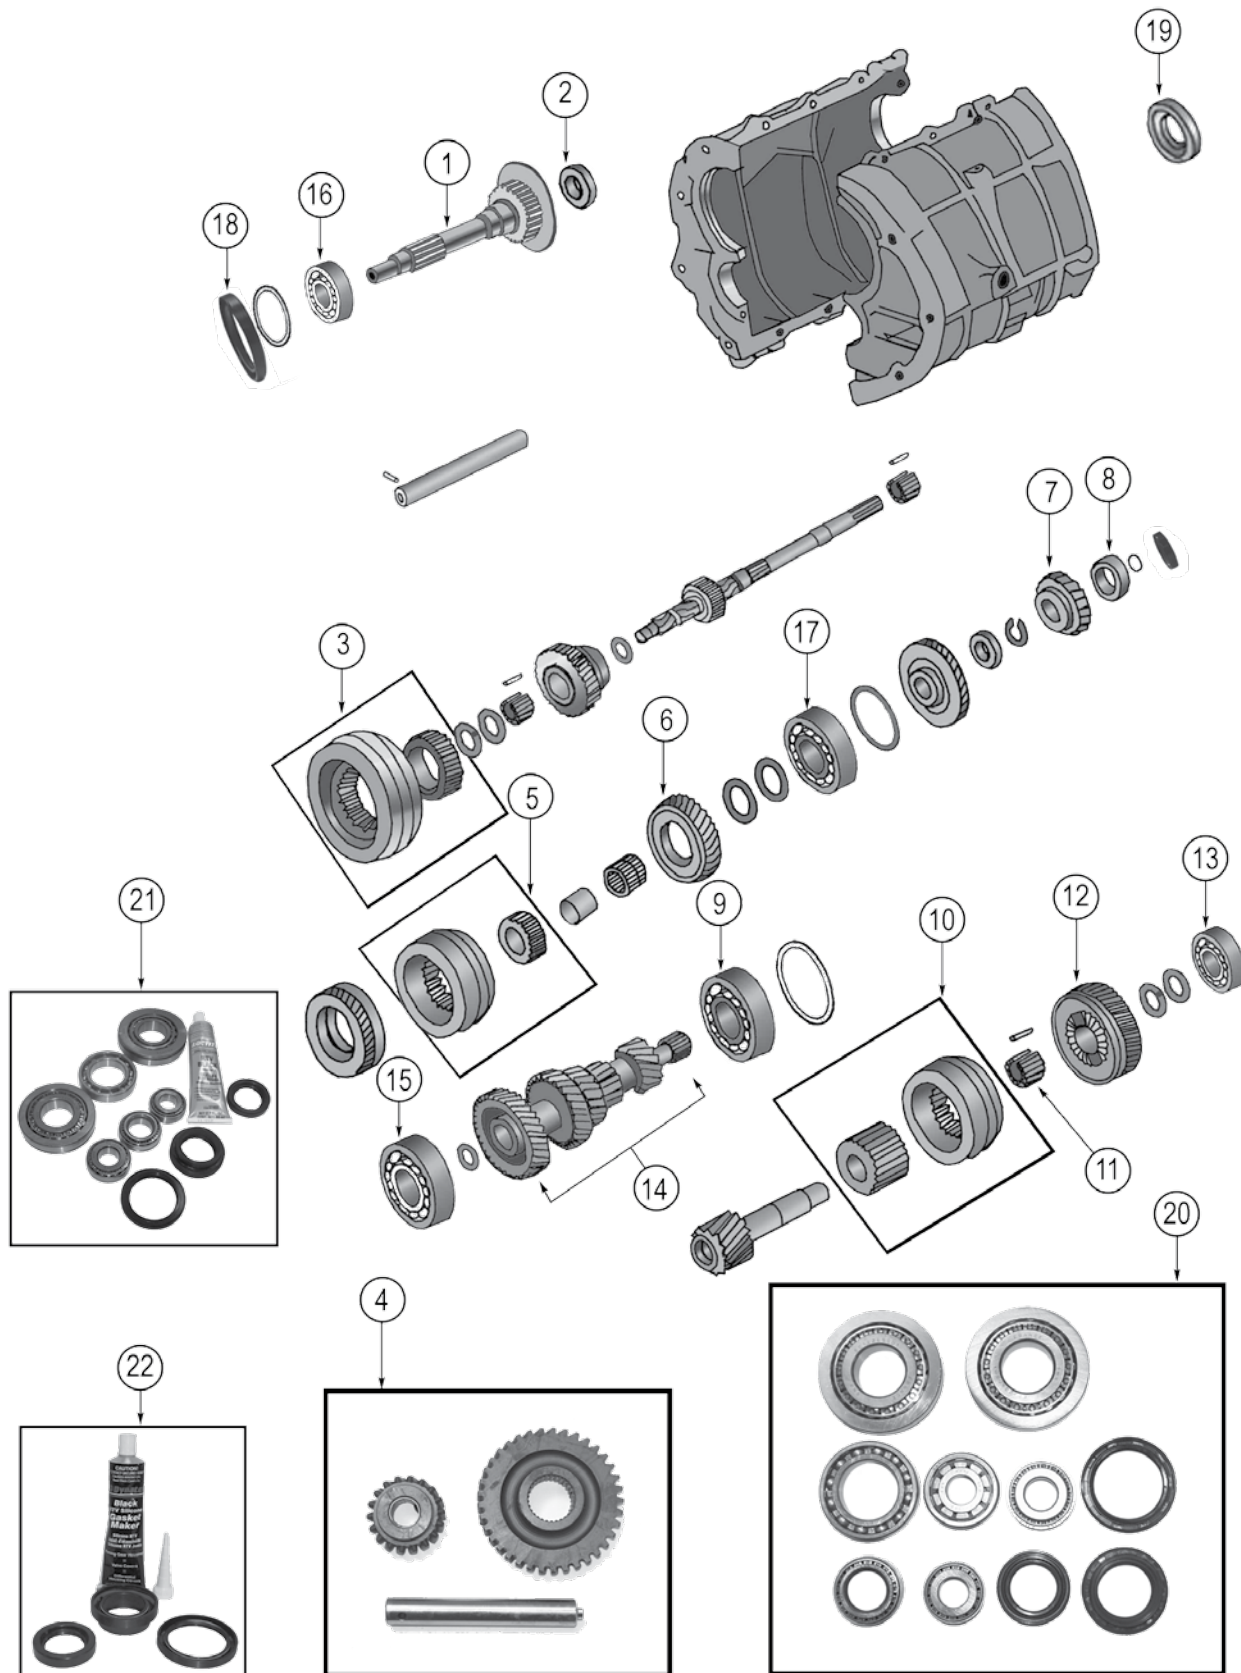

ITEM #	DESCRIPTION	COMMENTS	REPLACES PART #
1	Shaft, Input		83505205
2	Bearing, Input Shaft	Rear	83504410
3	Synchronizer, 3rd & 4th Gear		83504103
4	Gear Kit, Reverse/Idler		83504500
5	Synchronizer, 1st & 2nd Gear		83504089
6	Gear, 1st	32 Teeth 34 Teeth	83505444 83503214 *
7	Gear, 5th	53 X 27 Teeth 51 X 28 Teeth	83504099 83505452 *
8	Bearing, Main Shaft		83503249
9	Bearing, Intermediate Shaft	Rear	83505448
10	Synchronizer, 5th Gear		83503246
11	Bearing, 5th Intermediate Gear		83503207
12	Gear, 5th Intermediate	51 X 28 Teeth 53 X 27 Teeth	83505451 83503243 *
13	Bearing, 5th Intermediate Gear		83503201
14	Cluster Gear	22-12-22-29-37 Teeth	83505445 *
15	Bearing, Intermediate Shaft	Front	83503209
16	Bearing, Input Shaft	Front	83505447
17	Bearing, Main Shaft	Between 1st and Reverse	83505447
18	Seal, Input		83503234
19	Seal, Output	w/ 4WD w/ 2WD	83503250 83504419
20	Bearing & Seal Kit		BKBA10
21	Master Overhaul Kit		BA105MASKIT
22	Gasket & Seal Kit		BA10GS

* This Part # not currently carried by Crown Automotive