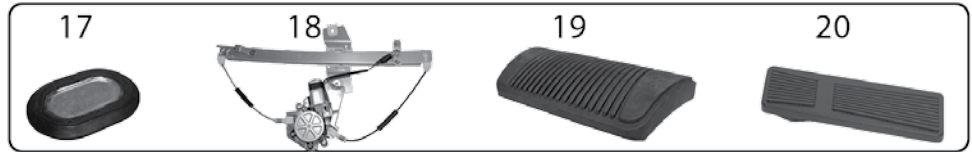

ITEM #	DESCRIPTION	POSITION	YEARS	COLOR	COMMENTS	REPLACES PART #
Interior						
17	Floor Pan Plug		02/07		Oval, 30mm x 50mm	55360966AA
18	Window Regulator	Front Left	02/2-25-06			68059645AA
		Front Left	02-26-06/07			4589265AC
		Front Right	02/2-25-06			68059644AA
		Front Right	02-26-06/07			4589268AC
		Rear Left	02/2-25-06			55360035AJ
		Rear Left	02-26-06/07			4589267AD
		Rear Right	02/2-25-06			55360034AJ
		Rear Right	02-26-06/07			4589266AD
19	Pedal Pad		02/07		Brake; w/ Automatic Transmission	68031956AA
20	Pedal Pad		02/06		Accelerator	53003932AB