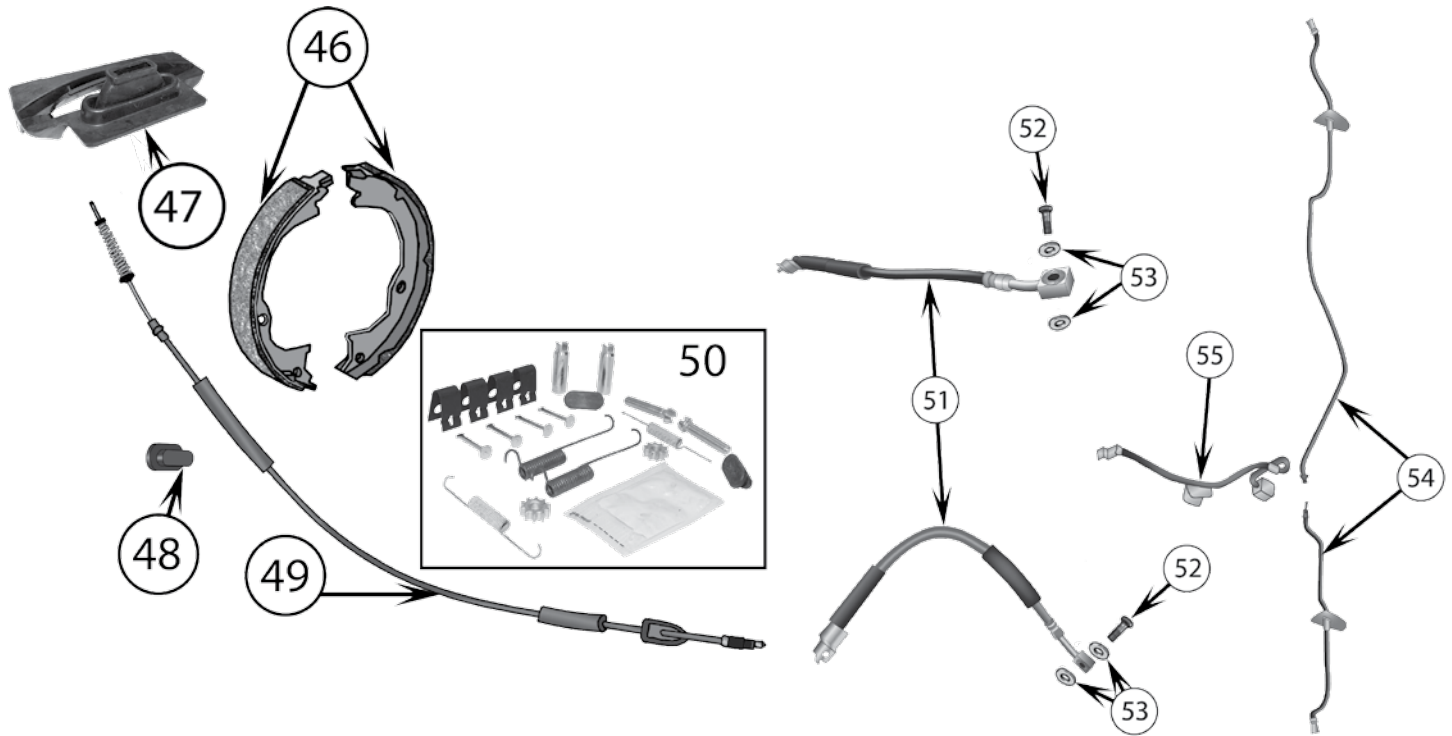

ITEM #	DESCRIPTION	YEARS	COMMENTS	REPLACES PART #
46	Parking Brake Shoe Set	03/06	w/ Disc Brakes	5093390AA
47	Parking Brake Lever Boot	03/06	w/ Disc Brakes	5093395AA
48	Parking Brake Adjuster Plug	03/06	w/ Disc Brakes	4762121
49	Parking Brake Cable	97/06	Front	52128206AD
		03/06	Left Rear; w/ Rear Disc Brakes, 43.8" Long	52008905
		03/06	Right Rear; w/ Rear Disc Brakes, 34.25" Long	52008904
		97/06	Left Rear; w/ Rear Drum Brakes, 43-1/8" Long	52008362
		97/06	Right Rear; w/ Rear Drum Brakes, 43-1/8" Long	52008362
50	Parking Brake Hardware Kit	03/06	Includes Springs, Pins, Clips, Slippers & Adjusters	5093390HK
51	Brake Hose	97/06	Left Front	52008675
		97/06	Right Front	52008674
52	Brake Hose Bolt	97/06	Front; 3/8"-24 Threads	6035911AA
		03/06	Rear; 3/8"-24 Threads	6035911AA
53	Brake Hose Washer	97/06	Each	J3236434
54	Brake Hose	03/06	Right Rear; w/ Disc Brakes	52128430AC
		03/06	Left Rear; w/ Disc Brakes	52128431AC
55	Brake Hose	97/06	Rear; Frame to Axle	52008391