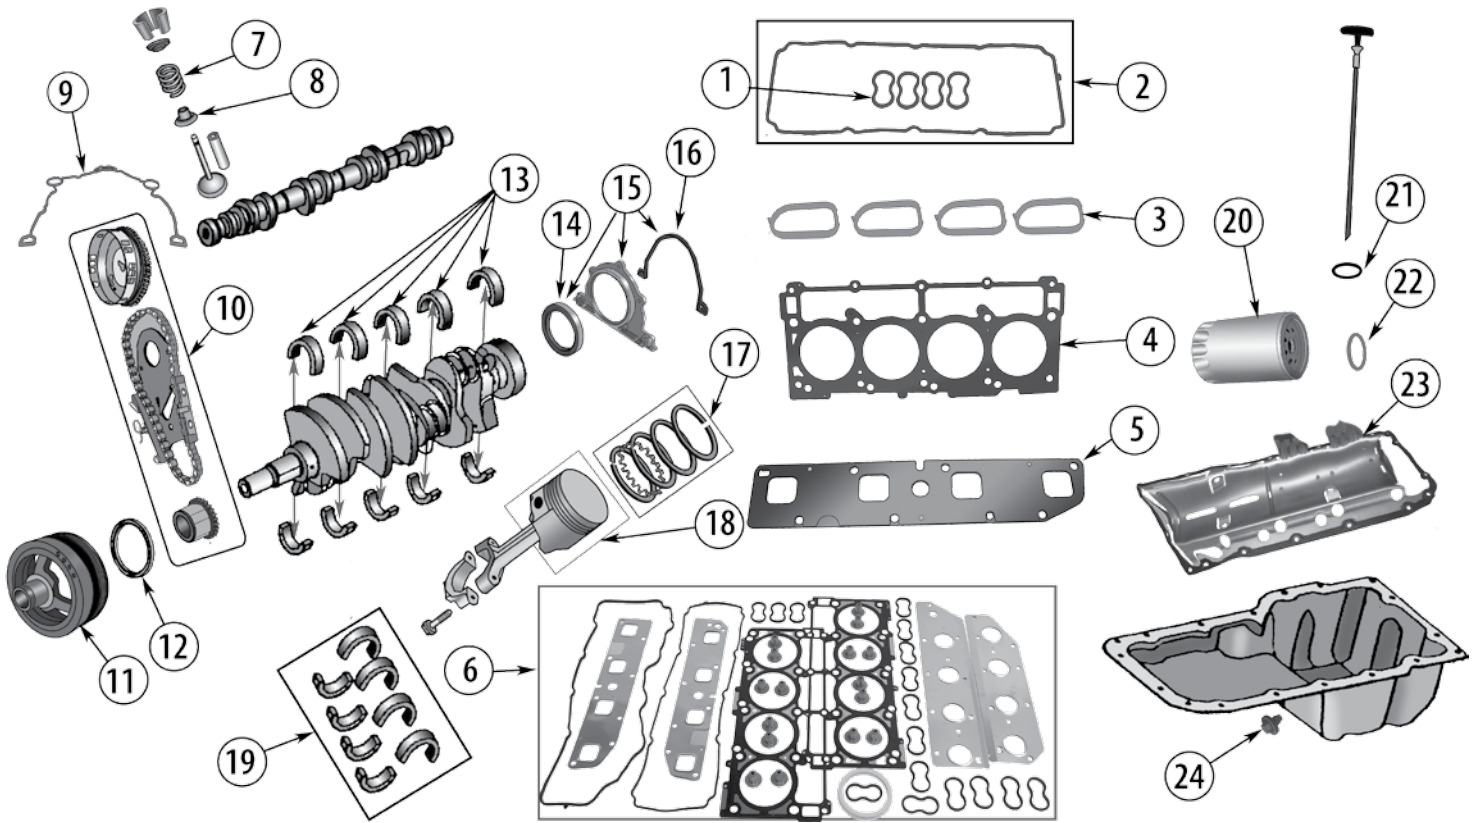

ITEM #	DESCRIPTION	YEARS	ENGINE	COMMENTS	REPLACES PART #
1	Spark Plug Well Gasket	05/15	5.7L, 6.1L, 6.4L		53021569AD
2	Valve Cover Gasket Kit	05/15	5.7L, 6.1L, 6.4L	Left or Right Side; Includes 1 Valve Cover Gasket and 4 Spark Plug Well Gaskets	5114179AB
3	Intake Manifold Gasket	05/08	5.7L	8 Required	53032382AB
		09/15	5.7L	8 Required	53022143AB *
		06/10	6.1L	8 Required	5037503AA *
		11/15	6.4L	8 Required	53022143AB *
4	Cylinder Head Gasket	05/08	5.7L	Left Side	53021621AE
		05/08	5.7L	Right Side	53021620AE
		09/15	5.7L	Left Side	53022307AA *
		09/15	5.7L	Right Side	53022306AA *
		06/10	6.1L	Left or Right Side	5037592AC *
		11/15	6.4L	Left Side	5038281AE *
		11/15	6.4L	Right Side	5038280AE *

* This Part # not currently carried by Crown Automotive