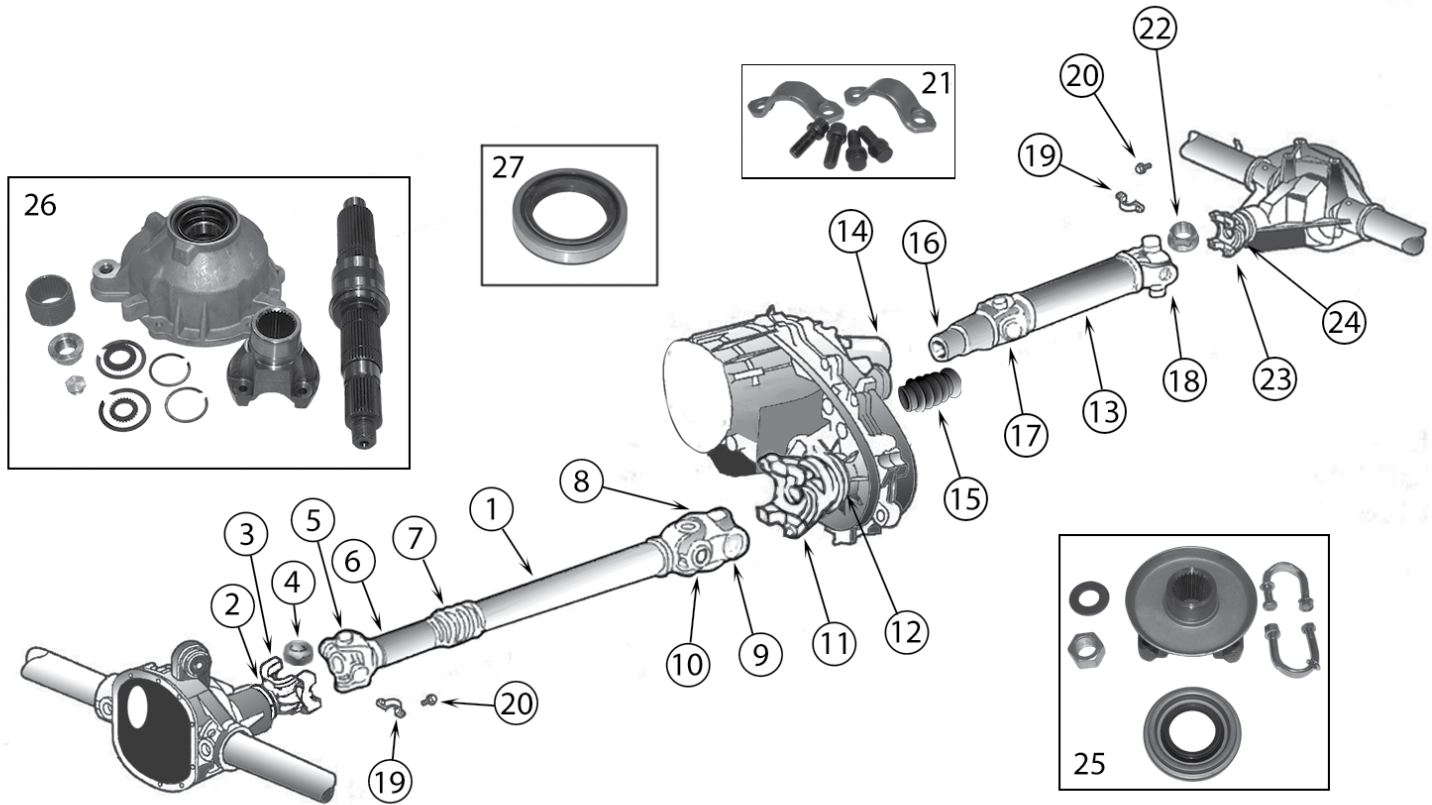

ITEM #	DESCRIPTION	YEARS	ENGINE	TRANSMISSION	TRANSFER CASE	COMMENTS	REPLACES PART #
1	Drive Shaft, Front	84/86	All	All	All	Spicer Type; Change Yokes When Replacing GKN Type	53004812
		87/90	2.5L Gas	Automatic	All	27.95" Collapsed	53003912
		87/00	2.5L Gas	Manual	All	25.31" Collapsed	53003235
		87/01	4.0L	Automatic	All	30.66" Collapsed	53005542
		89/01	4.0L	Manual	All	29.25" Collapsed	53005543
		87/92	4.0L	Manual	All	(Venezuela Only) 27.08" Collapsed	53005544
		89/94	2.1L Diesel	All	All	25.31" Collapsed	53003235
		95/00	2.5L Diesel	All	All		52098208
2	Seal, Pinion, Front	84/86	All	All	All	w/ Dust Slinger on Yoke	J0998092
		1986	All	All	All	w/o Dust Slinger on Yoke	83503390
		87/00	All	All	All		83503390
		2001	All	All	All	Non-Flanged	83503390
		2001	All	All	All	Flanged	5072473AA