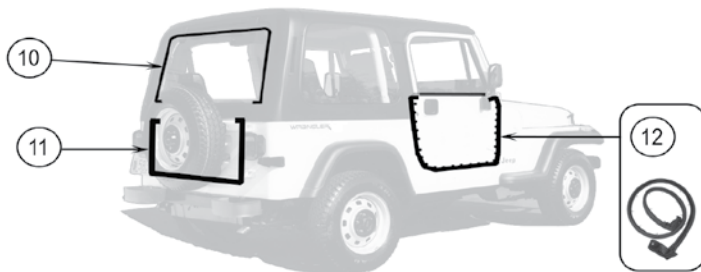

ITEM #	DESCRIPTION	LOCATION	YEARS	COMMENTS	REPLACES PART #
1	Windshield Weatherstrip		87/95		55019988
2	Windshield Moulding		87/95	"T" shaped	55010655
3	Weatherstrip Cap		87/95		55134656
4	Cowl Weatherstrip		87/90	Windshield Frame to Cowl Weatherstrip	J5453950
			91/95	Windshield Frame to Cowl Weatherstrip	55009127
5	Door Weatherstrip	Left	87/95	w/ Full Steel Doors	55176223
		Right	87/95	w/ Full Steel Doors	55176222
6	Door Glass Weatherstrip	Left	87/95	Outer; w/ Full Steel Doors	55024255
		Right	87/95	Outer; w/ Full Steel Doors	55024254
		Left	87/95	Inner; w/ Full Steel Doors	J5762385
		Right	87/95	Inner; w/ Full Steel Doors	J5762384
7	Cowl Weatherstrip		87/95	Hood to Cowl Weatherstrip	55008119