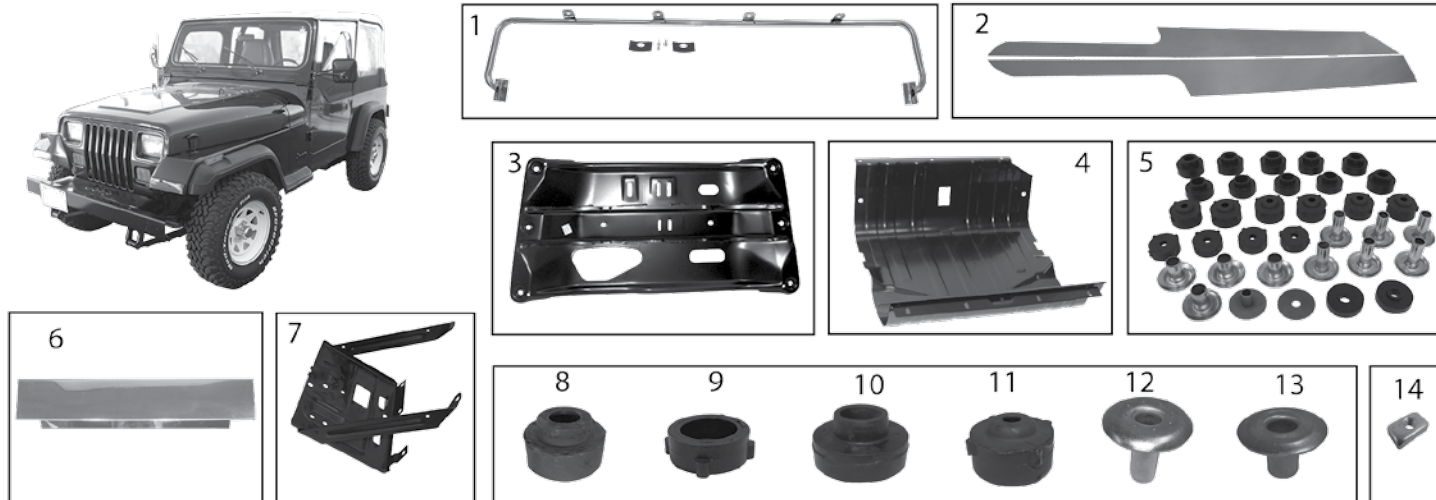

ITEM #	DESCRIPTION	LOCATION	YEARS	COLOR	COMMENTS	REPLACES PART #
1	Light Bar		87/95	Polished Stainless		RT28008
2	Rocker Panel Overlay Set	L & R	87/95	Polished Stainless		RT34046
3	Transmission Crossmember		87/95		Skid Plate	52003960
4	Fuel Tank Skid Plate		87/90		w/ 15 Gallon Steel Tank	J5357023
5	Body Mount Kit		87/95		Steel Bodies Only; Includes 11 Sleeves and 22 Mounts for Body & Grille	52002723K
6	Frame Cover	Front	87/95	Polished Stainless		RT34043
7	Battery Tray		91/95	Black		55345013
8	Body Mount Bushing		87/95		Upper; Passenger Compartment; 6 Required	52002008
9	Body Mount Bushing	L or R	87/95		Lower; Grille and Cargo Area; 4 Required	52002659
10	Body Mount Bushing	L or R	87/95		Upper; Grille and Cargo Area; 4 Required	52002660
11	Body Mount Bushing	L or R	87/95		Lower; Passenger Compartment; 6 Required	52002723
12	Body Mount Sleeve		87/95		Passenger Compartment; 6 Required	52001961
13	Body Mount Sleeve		97/95		Cargo Area; 4 Required	52002661
14	Hard Top Nut		87/95		6 Required	6506825AA