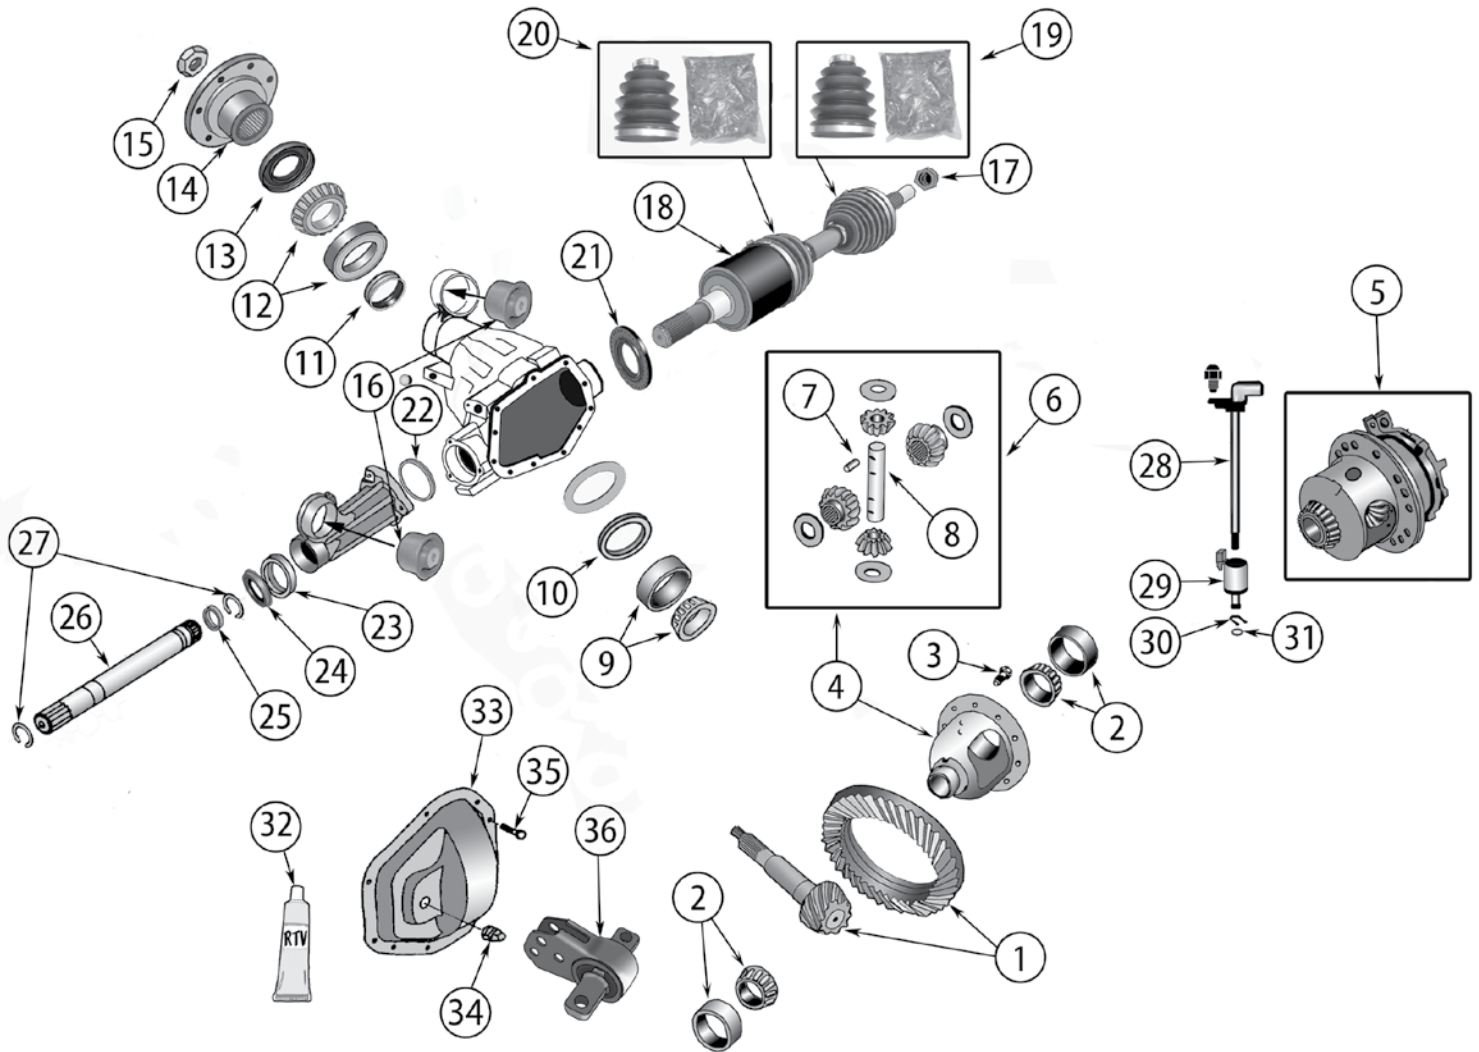

* This Part # not currently carried by Crown Automotive

ITEM #	DESCRIPTION	COMMENTS	YEARS	RATIO	REPLACES PART #
1	Ring & Pinion Set		05/10	3.07	5135691AC *
			05/10	3.55	5135939AC *
			05/10	3.73	5135661AC *
2	Bearing Set, Differential	Includes 2 Bearings and 2 Cups	05/10	All	5135660AB
3	Bolt, Ring Gear		05/10	All	J0649454
4	Case Assembly, Differential	w/ Standard Differential	05/10	All	52111226AC *
5	Case Assembly, Differential	w/ Electric Limited Slip Differential	07/10	All	52104673AF *
6	Gear Package, Differential	w/ Standard Differential	05/10	All	5072492AB
7	Pin, Differential Shaft	w/ Standard Differential	05/10	All	52070338AA *