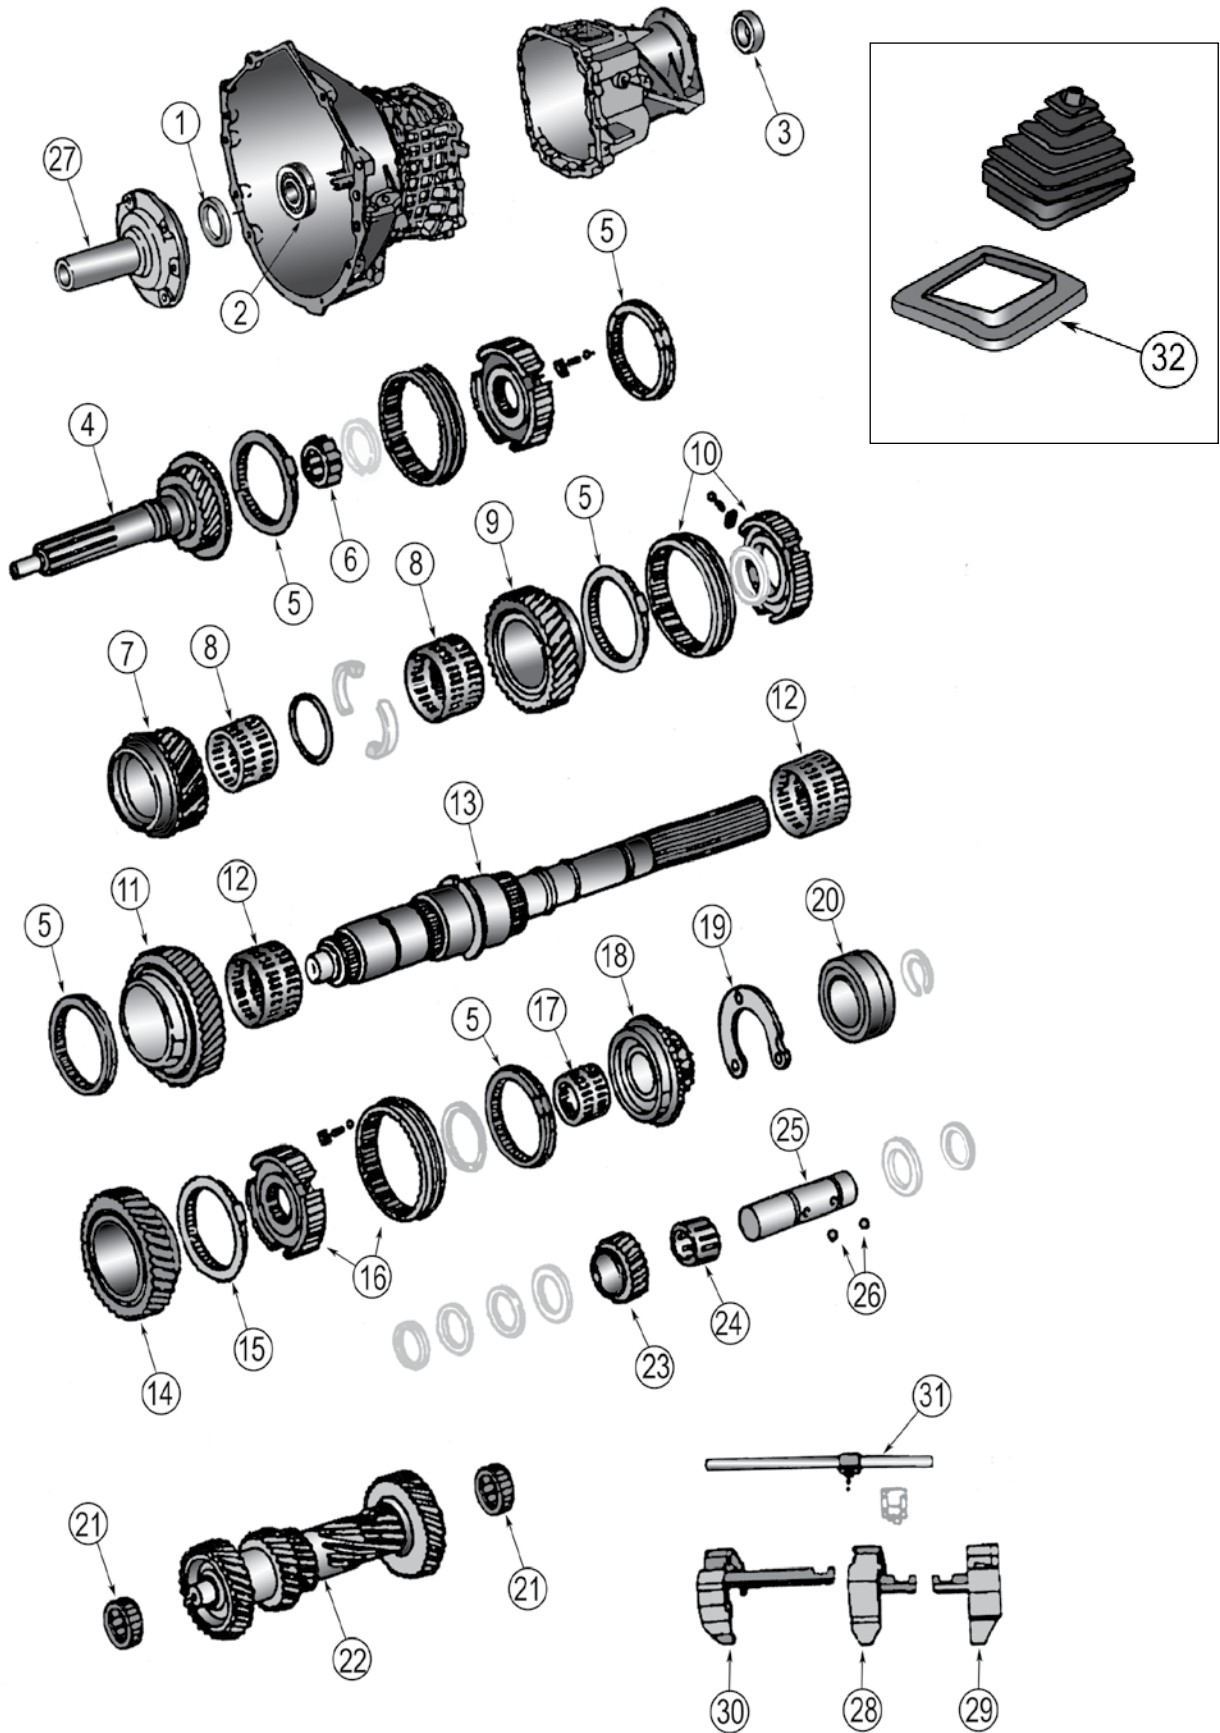

ITEM #	DESCRIPTION	APPLICATION	COMMENTS	REPLACES PART #
1	Seal, Input Shaft	00/04 XJ,TJ & KJ		4741296
2	Bearing, Input Shaft	00/04 XJ,TJ & KJ		4874174AB
3	Seal, Output Shaft	00/04 XJ,TJ & KJ 00/02 XJ & KJ	4WD 2WD	4741118 4531216AB *
4	Shaft, Input	00/01 XJ & TJ 02/04 KJ & TJ		5013302AA * 5019723AA
5	Synchronizer Blocking Ring	00/04 XJ,TJ & KJ	For Gears 1-5	4741277
6	Needle Bearing, Input Shaft	00/04 XJ,TJ & KJ		4741878
7	Gear, 3rd	00/01 XJ & TJ 02/04 KJ & TJ		5013195AA * 4883718AB
8	Needle Bearing, 2nd or 3rd Gear	00/04 XJ, KJ & TJ		5003039AA *
9	Gear, 2nd	00/01 XJ & TJ 02/04 KJ & TJ		5013194AA * 4874358AB
10	Synchronizer Assembly, 1st & 2nd Gear	00/01 XJ & TJ 02/04 KJ & TJ		5013191AA * 4874356AB *
11	Gear, 1st	00/01 XJ & TJ 02/04 KJ & TJ		5013189AA * 4874355AB
12	Needle Bearing, 1st & Reverse	00/04 XJ, TJ & KJ		4741871 *
13	Main Shaft	00/01 XJ & TJ 00/01 XJ & TJ 02/04 KJ & TJ 02/04 KJ & TJ	4WD 2WD 4WD 2WD	5013180AA * 5015955AA * 4874309 * 5003288AA *
14	Gear, Reverse	00/01 XJ & TJ 02/04 KJ & TJ		5013185AA * 5019029AA *
15	Blocking Ring, Rev Gear Synchronizer	00/04 XJ, TJ & KJ 00/04 KJ & XJ	4WD 2WD	4741285 4741277
16	Synchronizer Assembly, 5th & Reverse	00/04 XJ, TJ & KJ		4741278AB
17	Needle Bearing, 5th Gear	00/04 XJ, TJ & KJ		4741273 *
18	Gear, 5th	00/01 XJ & TJ 02 KJ Diesel 02/04 KJ & TJ		5015956AA * 4883300AB * 5069040AA *
19	Bearing Retainer Output Shaft	00/04 XJ, TJ & KJ	4WD	4741114 *
20	Bearing, Output Shaft	00/04 XJ, TJ & KJ		4741866AB
21	Bearing, Cluster Gear	00/01 XJ & TJ 02/04 TJ & KJ	Front or Rear Front or Rear	5012971AA 5066646AA

*This Part # not currently carried by Crown Automotive