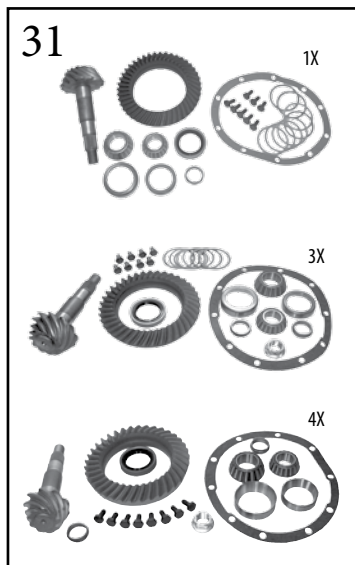

ITEM #	DESCRIPTION	COMMENT	YEARS	RATIO	INCLUDES	REPLACES PART #
19	Strap & Bolt Kit, U-Joint	Hex Head Bolts	97/06	All		4006698K
		12-Point Head Bolts	97/06	All		4006928K
20	Nut, Pinion		97/06	All		J3182601
21	Axle Shaft	Right; w/ or w/o ABS	97/02	All	22	4713192
		Left; w/ or w/o ABS	97/02	All	22	4713193
		Right; w/ ABS	03/04	All	22	5086640AA
		Left; w/ ABS	03/04	All	22	5086641AA
		Right; w/o ABS	03/06	All	22	5103014AA
		Left; w/o ABS	03/06	All	22	5103015AA
22	Stud, Wheel		97/02	All		83503053
			03/06	All		53007463
23	Seal, Axle Shaft		97/06	All		4856336
24	Bearing, Axle Shaft		97/06	All		J8134036
25	Retainer, Axle Shaft	C-Clip	97/06	All		5252505
26	Axle Shaft Bearing Kit		97/06	All	23, 24, 25	8134036K
27	Gasket, Differential Cover	Paper	97/06	All		35AXCG
28	Differential Cover Plug	Rubber	97/06	All		5252504
29	RTV Silicone Sealant		97/06	All		J8993317
30	Bearing & Seal Master Kit		97/06	All	2, 13, 14, 16, 17, 20, 23, 27	D35MASKIT
31	Ring & Pinion Master Kit	Uses 3/8" Ring Gear Bolts	97/10-1-00	3.07 (43-14)	1, 13, 14, 15, 16, 17, 27	7072441X
		Uses 3/8" Ring Gear Bolts	97/10-1-00	3.55 (41-11)	1, 13, 14, 15, 16, 17, 27	7072443X
		Uses 3/8" Ring Gear Bolts	97/10-1-00	4.11 (37-9)	13, 14, 15, 16, 17, 27	7072444X
32	Pinion Bearing & Seal Kit		97/06	All	1, 13, 14, 15, 16, 17, 27	D35PBK
33	Pinion & Carrier Bearing Kit		97/06	All	2, 13, 14, 15, 16, 17, 20, 29	3171166K
34	U-Bolt Yoke Kit		97/06	All		D35YOKEUBK
35	Pinion & Differential Shim Kit		97/06	All	3, 15	5017214AA
36	HD Performance Axle Kit	w/ or w/o ABS	97/02	All		RT23001