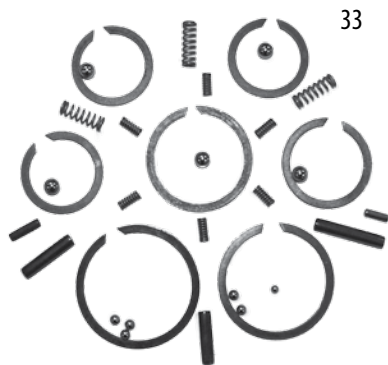

ITEM #	DESCRIPTION	APPLICATION	COMMENTS	REPLACES PART #
22	Cluster Gear	00/01 XJ & TJ 03/04 KJ & TJ 02 KJ & 02 TJ	4WD	5015957AA * 5066650AA 4741299 *
23	Gear, Reverse Idler	00/01 XJ & TJ 02/04 KJ & TJ		5013199AA * 5066651AA *
24	Bearing, Idler Gear	00/04 XJ, TJ & KJ		4874359 *
25	Shaft, Reverse Idler	00/04 XJ, TJ & KJ		4741303 *
26	Ball, Reverse	00/04 XJ, TJ & KJ		4741891 *
27	Retainer, Front Bearing	00/04 XJ, TJ & KJ		5013306AA
28	Fork, 1st & 2nd Gear Shift	00/01 XJ & TJ 02/04 KJ & TJ		5013178AA * 4886077AB
29	Fork, 3rd & 4th Gear Shift	00/01 XJ; 00/02 TJ 02/04 KJ; 03/04 TJ		5015950AA * 5066352AB
30	Fork, 5th & Reverse Shift	00/02 XJ & TJ; 2002 KJ 03/04 KJ & TJ		4773563AB 5083104AA *
31	Shaft, Selector	00/04 XJ, TJ & KJ		5015951AA *
32	Bezel, Gearshift Lever Boot	84/94 XJ; 97/04 TJ		53000056AB
33	Small Parts Master Kit	02/04 KJ & TJ		SP350050
34	Bearing & Seal Kit	02/04 KJ & TJ		BKNV3500
35	Master Overhaul Kit	02/04 KJ & TJ		NV3550MASKIT

*This Part # not currently carried by Crown Automotive