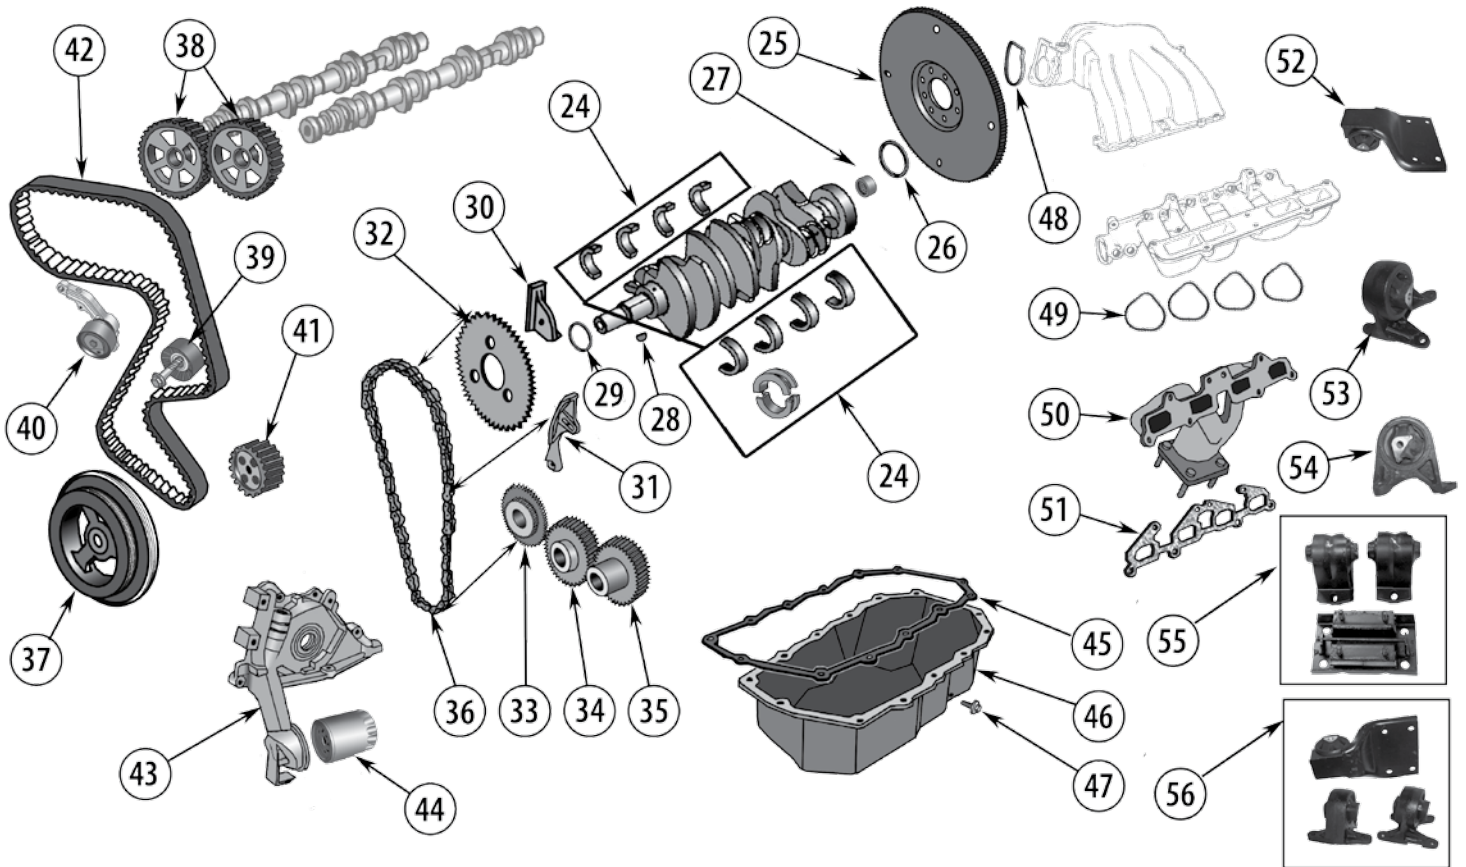

2.4 Liter Daimler-Chrysler Engine (Continued)

ENGINE

ITEM #	DESCRIPTION	YEARS	COMMENTS	REPLACES PART #
24	Main Bearing Set	02/06	Standard (4 + 1 Thrust)	5012582K
		02/06	.25mm Undersize (4 + 1)	5012584K
25	Flywheel	03/06		52104578AD *
		02/02	KJ	53010481AB *
26	Crankshaft Seal	02/06	Rear	4621939AB
27	Crankshaft Pilot Bearing	05/06		53009181
		02/04		52104337AA
28	Crankshaft Sprocket Key	02/06		6035473 *
29	Crankshaft Seal	02/06	Front	4667198
30	Balance Shaft Chain Guide	02/06		4884472AA
31	Balance Shaft Chain Tensioner	02/06		4343662
32	Crankshaft Sprocket	02/06		4621541
33	Balance Shaft Gear	02/06		4483485
34	Balance Shaft Gear	02/06	Driver	4621952 *
35	Balance Shaft Gear	02/06	Driven	4621951 *
36	Balance Shaft Chain	02/06		4621996
37	Harmonic Balancer	02/06		53010477AB *
38	Camshaft Sprocket	02/06	Intake or Exhaust	4667609 *
39	Timing Belt Idler Pulley	03/06	TJ	4781569AB
		02/02	KJ	53013324AA
40	Timing Belt Tensioner	03/06		4781570AB
41	Crankshaft Sprocket	02/06		4648939AA *
42	Timing Belt	02/06		4621844
43	Oil Pump	02/06		53010487AA *
44	Oil Filter	02/06		4105409
45	Oil Pan Gasket	02/06		4621579
46	Engine Oil Pan	02/06		53010491AA *
47	Oil Drain Plug	02/06		6034376
48	Throttle Body Seal	02/06		53013533AA
49	Intake Manifold Gasket	02/06	4 Required	4884648AA
50	Exhaust Manifold	02/06		53013263AB
51	Exhaust Manifold Gasket	02/06		4781255AA
52	Transmission Mount	03/06	TJ	52058551
		02/04	KJ	52059299AB
53	Engine Mount	02/05	KJ; Right	52059252AB
		02/05	KJ; Left	52059253AB
54	Engine Mount	03/06	TJ; Left or Right	52019276
55	Engine Mount Kit	03/06	TJ	52019276K
56	Engine Mount Kit	02/04	KJ	52059252K

* This Part # not currently carried by Crown Automotive