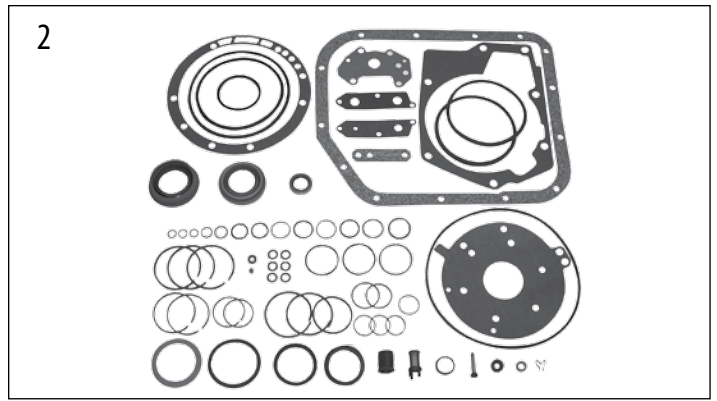

ITEM #	DESCRIPTION	MODEL	YEARS	TRANSMISSION	REPLACES PART #
1	Overhaul Kit	JK WJ WG (Europe) WK, WH (Europe) XK, XH (Europe) KJ KJ	07/07 99/04 01/04 05/07 06/07 03/03 04/07	545RFE 45RFE 45RFE 45RFE 45RFE 45RFE 545RFE	5014221AC
2	Overhaul Kit	ZJ, ZG	94/98	42RE, 42RF, 44RE	4863907KT
3	Overhaul Kit	ZJ	94/96	46RE, 46RH (A518)	4746378KT
4	Overhaul Kit	ZJ	93/93	46RH (A518)	4883451AAKT