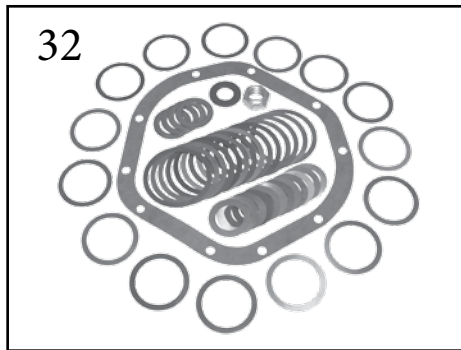

ITEM #	DESCRIPTION	COMMENTS	YEARS	RATIO	INCLUDES	REPLACES PART #
1	Ring & Pinion Set		86/92	3.07 (43/14)	10, 18, 19	83504197
	Ring & Pinion Set		86/92	3.54 (46/13)	10, 18, 19	4137749
	Ring & Pinion Kit		86/92	3.07 (43/14)	2, 3, 10, 15, 16, 18, 19, 28	J8129224
	Ring & Pinion Kit		86/92	4.09 (45/11)	2, 3, 10, 15, 16, 18, 19, 28	J8129225
2	Bearing Set, Differential	Includes 2 Bearings & 2 Cups	86/92	All		J8124071
3	Shim Set, Carrier		86/92	All	31	J8129222
4	Case Assembly, Differential, Standard		86/92	3.07, 3.54, 3.73	2, 3, 10, 28, 31	83503073 *

* This Part # not currently carried by Crown Automotive