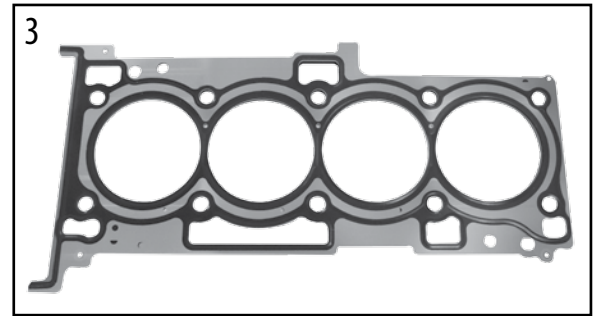

ITEM #	DESCRIPTION	YEARS	COMMENTS	REPLACES PART #
1	Valve Cover Gasket	07/15		4884762AA
2	Spark Plug Well Gasket	07/15	1 Required	4884765AA
3	Cylinder Head Gasket	07/15		5189976AA
4	Crankshaft Seal	07/15		2142125000
5	Harmonic Balancer	07/15		2312425000
6	Oil Filter	07/15		4884900AB