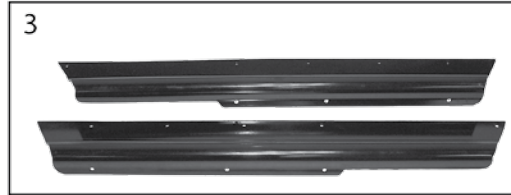

ITEM #	DESCRIPTION	POSITION	YEAR	COLOR	NOTES	REPLACES PART #
1	Light Bar		97/06	Polished Stainless	with 4 Light Tabs	RT28014
2	Rocker Panel Overlay Set	L & R	97/06	Polished Stainless	w/o Unlimited Package; Stick-On	RT34062
3	Rocker Panel Guard Set	L & R	97/06	Gloss Black	Includes Hardware	RT26046
4	Crossmember	Rear	97/06	Black		52058121AB
5	Frame Cover	Front	97/06	Polished Stainless		RT34055
6	Body Mount Kit	F & R	L & R	97/06	Includes 11 Sleeves and 22 Mounts for Body & Grille	55176180K
7	Body Mount Bushing	Front	L or R	97/06	Upper; Passenger Compartment; 6 Required	52002008
8	Body Mount Bushing	Front	L or R	97/06	Lower; Passenger Compartment; 6 Required	55176180
9	Body Mount Bushing	F or R	L or R	97/06	Upper; Grille and Cargo Area; 5 Required	52002660
10	Body Mount Bushing	F or R	L or R	97/06	Lower; Grille and Cargo Area; 5 Required	52002659
11	Body Mount Sleeve	Front	L or R	97/06	Passenger Compartment; 6 Required	52001961
12	Body Mount Sleeve	F or R	L or R	97/06	Grille and Cargo Area; 5 Required	52002661