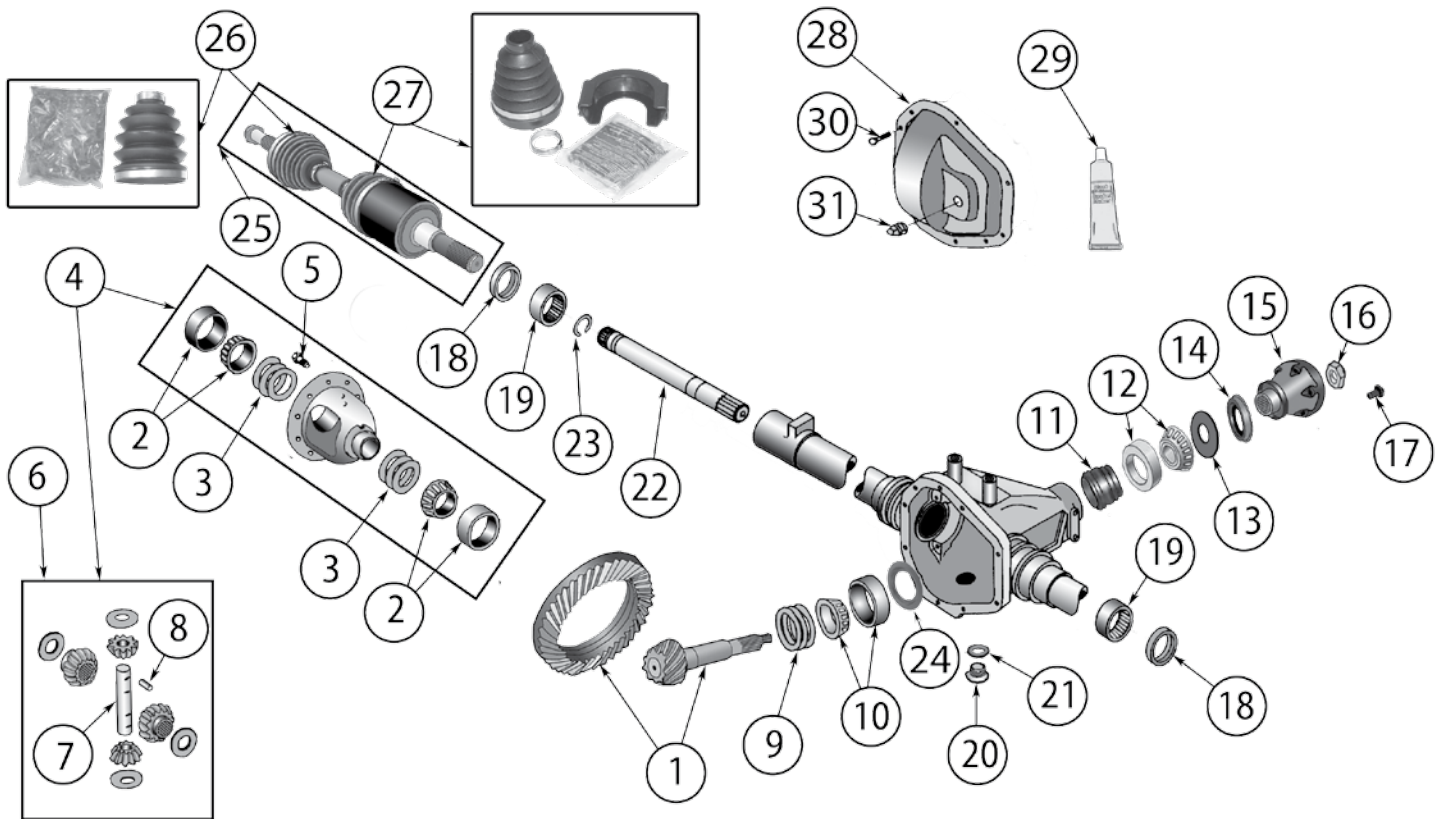

ITEM #	DESCRIPTION	COMMENT	YEAR	MODEL	RATIO	REPLACES PART #
1	Ring & Pinion Set		02/07	KJ	3.73	5066051AA
			02/07	KJ	4.10	5066085AA
			02/07	KJ	3.55	5135255AA
			2008	KK	3.55	68019324AA
			08/12	KK	3.21	68004071AB *
			08/12	KK	3.73	68019333AB
2	Bearing Set, Differential	Includes 2 Bearings & 2 Cups	02/12	KJ, KK	All	J8126500
3	Shim Set, Carrier	From .109" to .148"	02/12	KJ, KK	All	5066539AA
4	Case Assembly, Differential	w/ Internal Parts	02/07	KJ	3.73, 4.10	5066529AA
		w/ Internal Parts	08/12	KK	3.21, 3.55	68004074AA *
		w/ Internal Parts	08/12	KK	3.73	68026549AA
5	Bolt, Ring Gear Bolt Kit, Ring Gear	Each	02/12	KJ, KK	All	J0649454
		Includes 10 Bolts	02/12	KJ, KK	All	4720891
6	Gear Set, Differential		02/07	KJ	All	5066530AA
			08/12	KK	All	68004075AA

* This Part # not currently carried by Crown Automotive