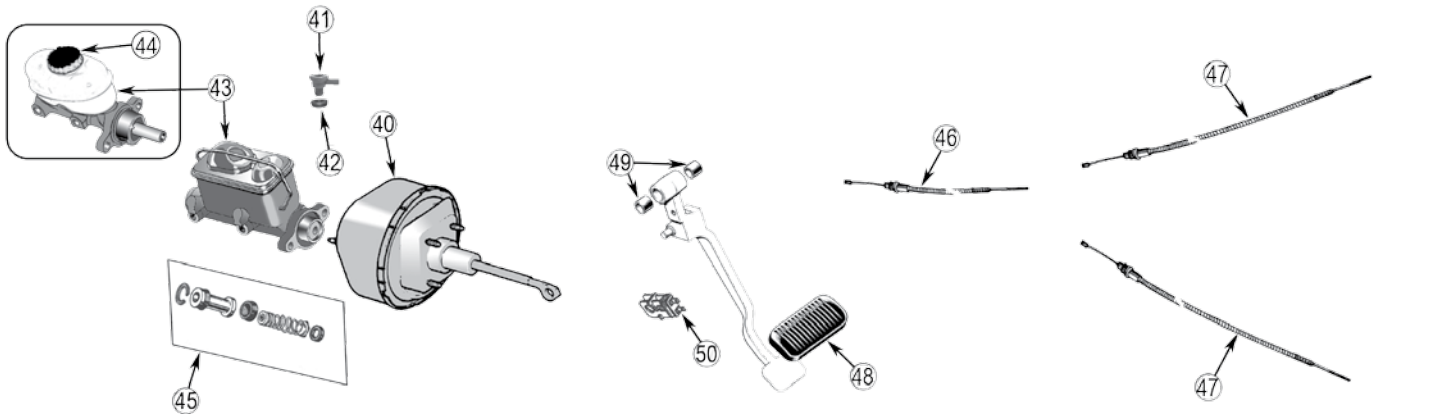

BRAKE

XJ, MJ 1984 - 2001 | Hydraulics, Brake Cables, & Miscellaneous Cont.