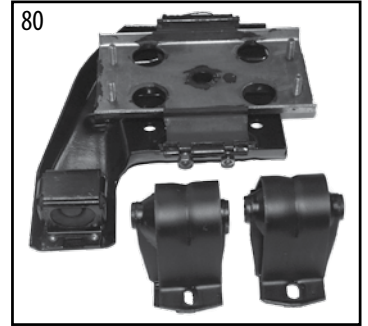

ITEM #	DESCRIPTION	YEARS	COMMENTS	REPLACES PART #
62	Crankshaft Pilot Bearing	87/91 92/06		33004041 53009181
		92/06	TJ, XJ; Bearing w/ Sleeve	53009180AB
63	Flywheel Ring Gear	87/06	w/ Manual Transmission	J3179741