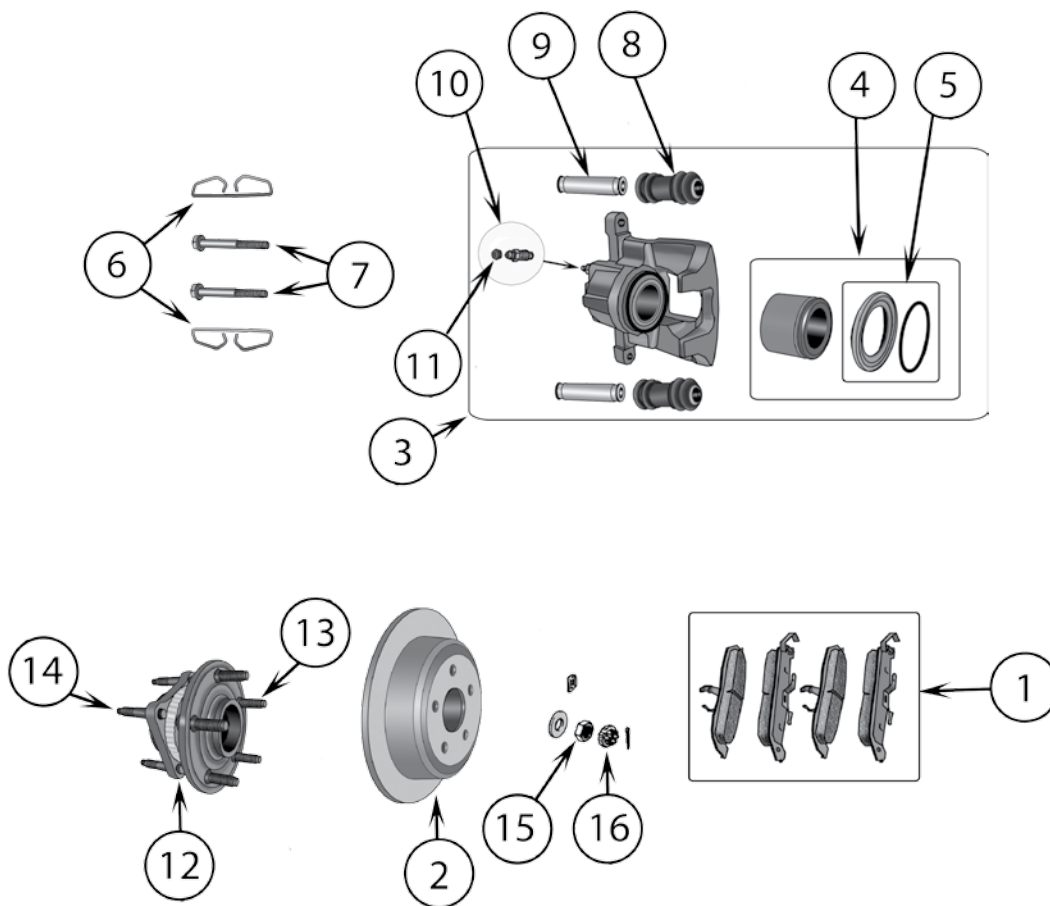

ITEM #	DESCRIPTION	YEARS	POSITION	COMMENTS	REPLACES PART #
1	Brake Pad Set	93/98	Front	Semi-Metallic	5252531
2	Brake Rotor	93/98	Front	2 Piece Composite Type	52005000
	Drilled & Slotted Rotor Set	93/98	Front	Includes Left & Right Rotors	RT31002
3	Brake Caliper	93/98	Left Front	Less Pads	5252985
		93/98	Right Front	Less Pads	5252984
4	Caliper Rebuild Kit	93/98	Front	Includes 1 Piston, 1 Seal and 1 Boot	5252614
5	Caliper Seal Kit	93/98	Front	Includes 1 Seal and 1 Boot	J8133852
6	Caliper Support Spring	93/98	Front	"Anti-Rattle Clip"	J3239865
7	Caliper Bolt	93/98	Front		5253000
8	Caliper Bushing	93/98	Front		4383471
9	Caliper Sleeve	93/98	Front		4423573
10	Bleeder Screw	93/98	Front	3/8"-24 Threads	J8129722
11	Bleeder Screw Cap	93/98	F or R		5093278AB
12	Hub Assembly	93/98	Front		53007449
13	Wheel Stud	93/98	Front		53007463
14	Knuckle to Hub Bolt	93/98	Front		34201535
15	Hub Nut	93/98	Front		J4200095
16	Hub Nut Retainer	93/98	Front		J4200097