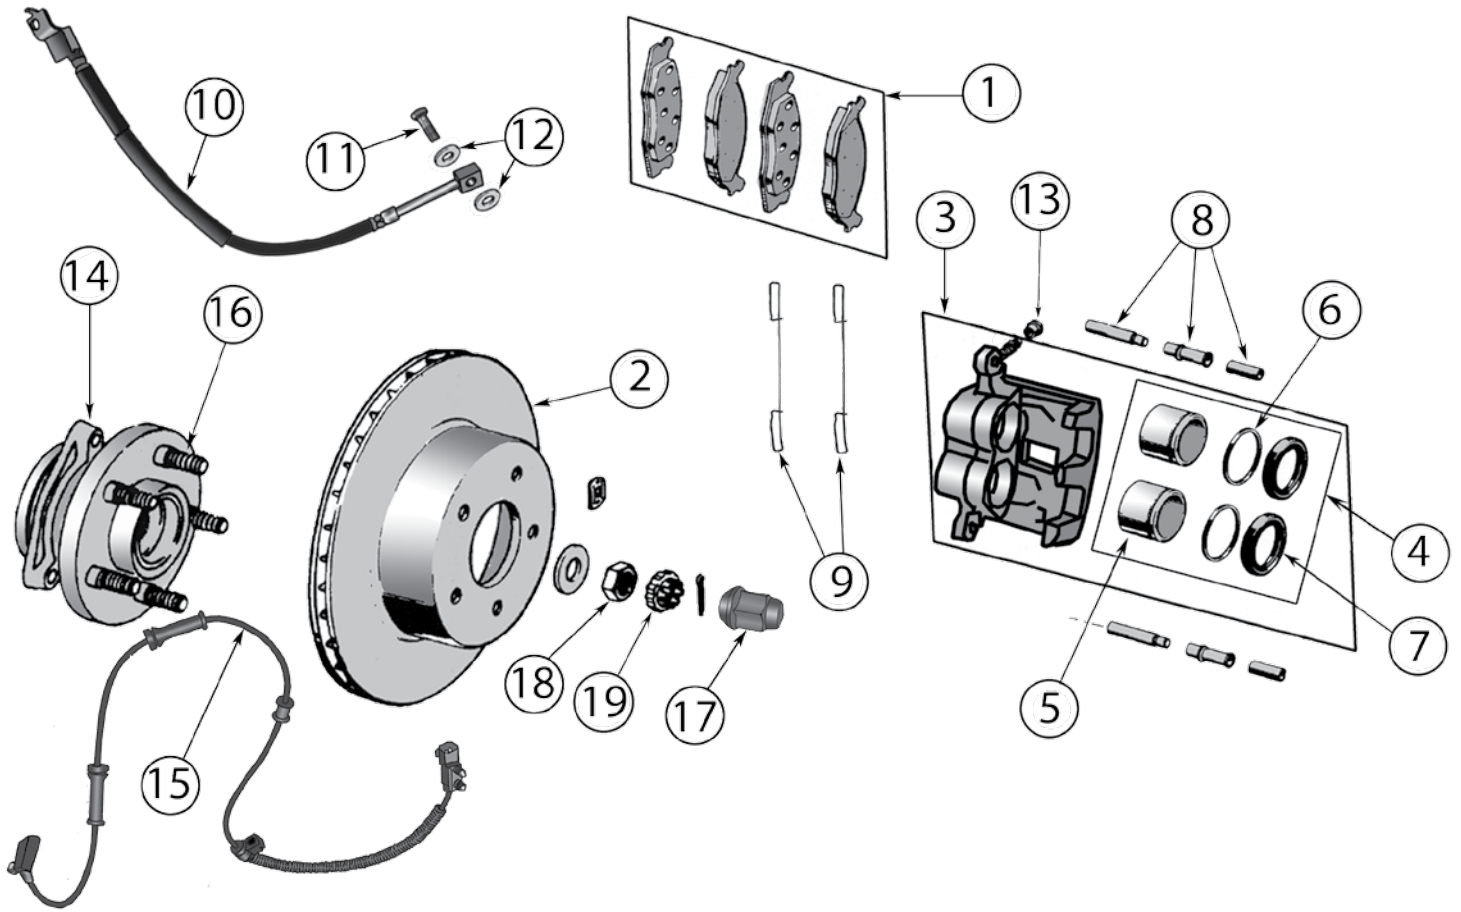

ITEM #	DESCRIPTION	YEARS	POSITION	DESCRIPTION	REPLACES PART #
1	Brake Pad Set	99/02	Front	w/ Teves (Black) Calipers	5018592AA
		99/04	Front	w/ Akebono (Silver) Calipers	5093183
2	Brake Rotor	99/04	Front		52098672
	Drilled & Slotted Rotor Set	99/04	Front	Includes Left & Right Rotors	RT31032
3	Brake Caliper	99/02	Right Front	w/ Teves (Black) Calipers; Less Pads	5011972AA
		99/02	Left Front	w/ Teves (Black) Calipers; Less Pads	5011973AA
		99/04	Right Front	w/ Akebono (Silver) Calipers; Less Pads	5093180AA
		99/04	Left Front	w/ Akebono (Silver) Calipers; Less Pads	5093181AA
4	Caliper Rebuild Kit	99/02	Front	w/ Teves (Black) Calipers; Includes 1 Piston, 1 Seal & 1 Boot	5011983K
		99/04	Front	w/ Akebono (Silver) Calipers; Includes 2 Pistons w/ Seals & Boots	5093186AA
5	Caliper Piston	99/02	Front	w/ Teves (Black) Calipers	5011983AA

* This Part # not currently carried by Crown Automotive