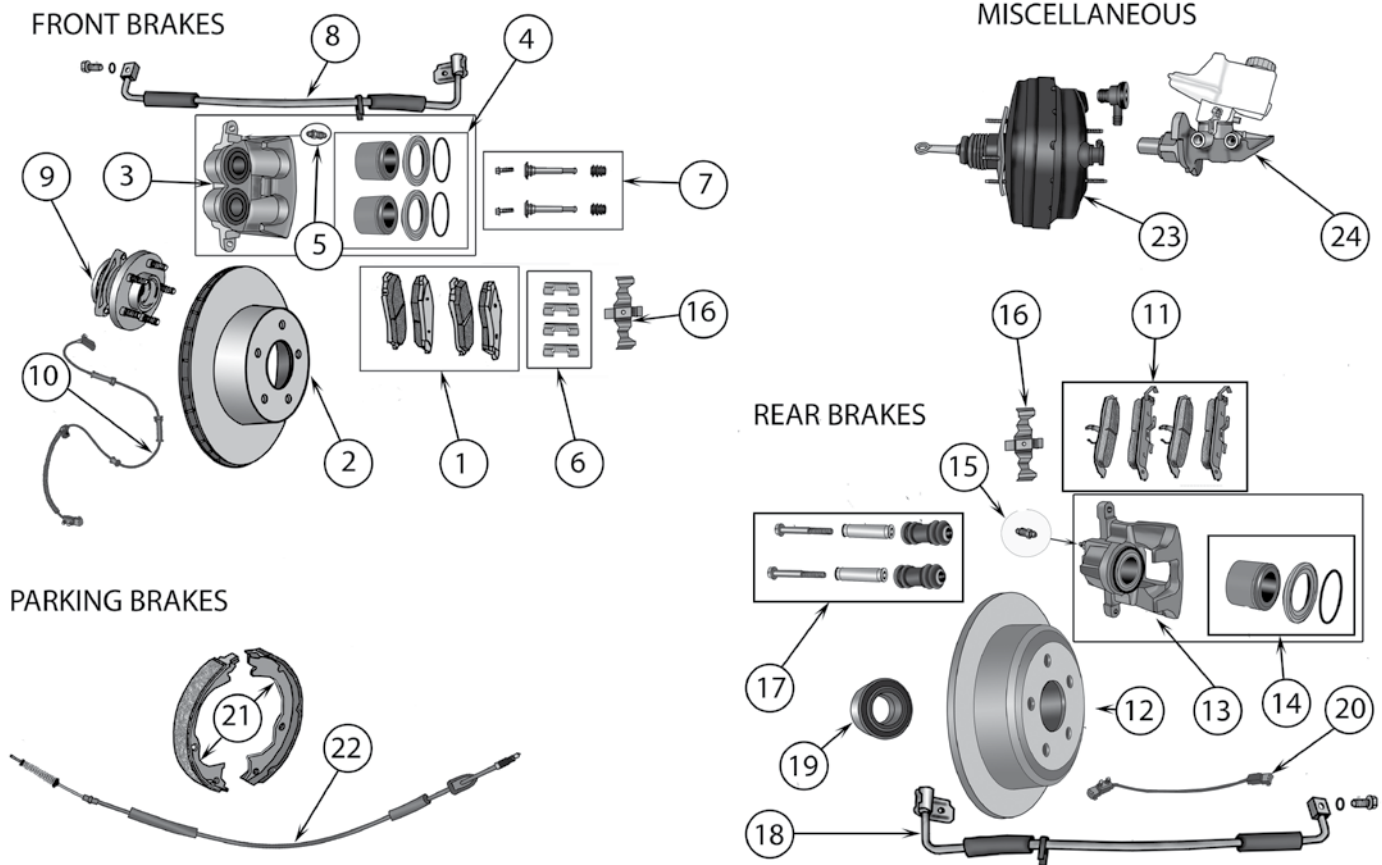

BRAKE

WK 2011 - 2015 | Front & Rear Brakes, Parking Brake, Hydraulics

ITEM #	DESCRIPTION	POSITION	SIDE	YEARS	NOTES	REPLACES PART #
1	Brake Pad Set	Front Front	Left & Right Left & Right	11/15 12/15	w/o SRT8 Package w/ SRT8 Package	68052370AA 68144427AB
2	Brake Rotor	Front Front Front	Left or Right Left or Right Left or Right	11/15 11/15 12/15	w/o SRT8 Package; 330mm (13") w/o SRT8 Package; 350mm (13.75") w/ SRT8 Package; 381mm (15")	52124762AB 68035012AB 5181513AB *
3	Brake Caliper	Front Front Front Front	Left Right Left Right	11/15 11/15 12/15 12/15	w/o SRT8 Package w/o SRT8 Package w/ SRT8 Package w/ SRT8 Package	68052363AB 68052362AB 68146611AA * 68149910AA *
4	Brake Caliper Repair Kit	Front	Left or Right	11/15	w/o SRT8 Package; Includes 2 Pistons, 2 Seals, and 2 Boots	68052361AA *
5	Brake Bleeder Screw	Front	Left or Right	11/15	w/o SRT8 Package	68052365AA *
6	Brake Pad Spring Kit	Front	Left & Right	11/15	w/o SRT8 Package	68052368AA *
7	Brake Caliper Pin Kit	Front	Left or Right	11/15	w/o SRT8 Package	68052367AA *
8	Brake Hose	Front Front	Left Right	11/15 11/15		52124733AI * 52124734AI *

* This Part # not currently carried by Crown Automotive