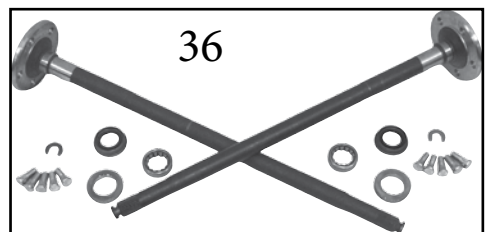

ITEM #	DESCRIPTION	COMMENT	YEARS	RATIO	INCLUDES	REPLACES PART #
19	Strap & Bolt Kit, U-Joint	Hex Head Bolts	97/06	All		4006698K
		12-Point Head Bolts	97/06	All		4006928K
20	Nut, Pinion		97/06	All		J3182601
21	Axle Shaft	Right; w/ or w/o ABS	97/02	All	22	4713192
		Left; w/ or w/o ABS	97/02	All	22	4713193
		Right; w/ ABS	03/04	All	22	5086640AA
		Left; w/ ABS	03/04	All	22	5086641AA
		Right; w/o ABS	03/06	All	22	5103014AA
		Left; w/o ABS	03/06	All	22	5103015AA
22	Stud, Wheel		97/02	All		83503053
			03/06	All		53007463
23	Seal, Axle Shaft		97/06	All		4856336
24	Bearing, Axle Shaft		97/06	All		J8134036
25	Retainer, Axle Shaft	C-Clip	97/06	All		5252505
26	Axle Shaft Bearing Kit		97/06	All	23, 24, 25	8134036K
27	Gasket, Differential Cover	Paper	97/06	All		35AXCG
28	Differential Cover Plug	Rubber	97/06	All		5252504
29	RTV Silicone Sealant		97/06	All		J8993317
30	Bearing & Seal Master Kit		97/06	All	2, 13, 14, 16, 17, 20, 23, 27	D35MASKIT
31	Ring & Pinion Master Kit	Uses 3/8" Ring Gear Bolts	97/10-1-00	3.07 (43-14)	1, 13, 14, 15, 16, 17, 27	7072441X
		Uses 3/8" Ring Gear Bolts	97/10-1-00	3.55 (41-11)	1, 13, 14, 15, 16, 17, 27	7072443X
		Uses 3/8" Ring Gear Bolts	97/10-1-00	4.11 (37-9)	13, 14, 15, 16, 17, 27	7072444X
32	Pinion Bearing & Seal Kit		97/06	All	1, 13, 14, 15, 16, 17, 27	D35PBK
33	Pinion & Carrier Bearing Kit		97/06	All	2, 13, 14, 15, 16, 17, 20, 29	3171166K
34	U-Bolt Yoke Kit		97/06	All		D35YOKEUBK
35	Pinion & Differential Shim Kit		97/06	All	3, 15	5017214AA
36	HD Performance Axle Kit	w/ or w/o ABS	97/02	All		RT23001