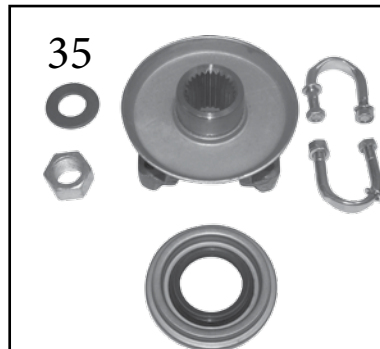

ITEM #	DESCRIPTION	COMMENTS	YEARS	RATIO	INCLUDES	REPLACES PART #
21	Nut, Pinion	w/ Tru-Lok; Flanged	03/06	All		5017755AA
22	Axle Shaft Assembly	Right (29.75" Long)	97/02	All	23, 24, 25, 26, 29	4882350
		Left (29.25" Long)	97/02	All	23, 24, 25, 26, 29	4882351
		Right; w/ Drum Brakes w/o ABS	03/06	All	23, 24, 25, 26, 29	5086632AA
		Left; w/ Drum Brakes w/o ABS	03/06	All	23, 24, 25, 26, 29	5086633AA
		Right, w/ Disc Brakes w/o ABS	03/06	All	23, 24, 25, 26, 29	5083676AA
		Left, w/ Disc Brakes w/o ABS	03/06	All	23, 24, 25, 26, 29	5083677AA
23	Retaining Ring, Axle Shaft		97/06	All		83503077
24	Bearing, Axle Shaft		97/06	All		83503064
25	Seal, Axle Shaft		97/06	All		83503063
26	Retainer, Axle Shaft	w/ Drum Brakes	97/06	All		05010811AA
		w/ Disc Brakes	03/06	All		5083678AA
27	Bearing & Retainer Kit, Axle Shaft		97/06	All	23, 24	994262K
28	Bearing & Seal Kit, Axle Shaft	w/ Drum Brakes	97/06	All	23, 24, 25, 26	D44TJBK
		w/ Disc Brakes	03/06	All	23, 24, 25, 26	D44TJDBBK
29	Stud, Wheel		97/02	All		83503053
			03/06	All		53007463
30	Cover Kit, Differential	w/ Tru-Lok	03/06	All	32, Cover Bolts	5014821AA
31	Gasket, Differential Cover	Paper	97/01	All		J8122409
32	Plug, Differential Cover	Rubber	97/02	All		5252504
		w/ Tru-Lok; Metal	03/06	All		3640792
		w/ Standard or Trac-Lok; Metal	03/06	All		J4004751
33	RTV Silicone Sealant		97/06	All		J8993317
34	Bearing & Seal Master Kit	w/ Drum Brakes	97/06	All	2, 13, 16, 17, 21, 28, 31, 33, 36	D44TJMASKIT
		w/ Standard or Trac-Lok w/ Disc Brakes	03/06	All	2, 13, 14, 16, 17, 21, 28, 31, 33, 36	D44TJDBMASKIT
35	U-Bolt Yoke Kit	w/ Standard or Trac-Lok	97/06	All		D3044YOKEUBK
36	Pinion & Differential Shim Kit	w/ Standard or Trac-Lok	97/02	All	3, 15	J8129223