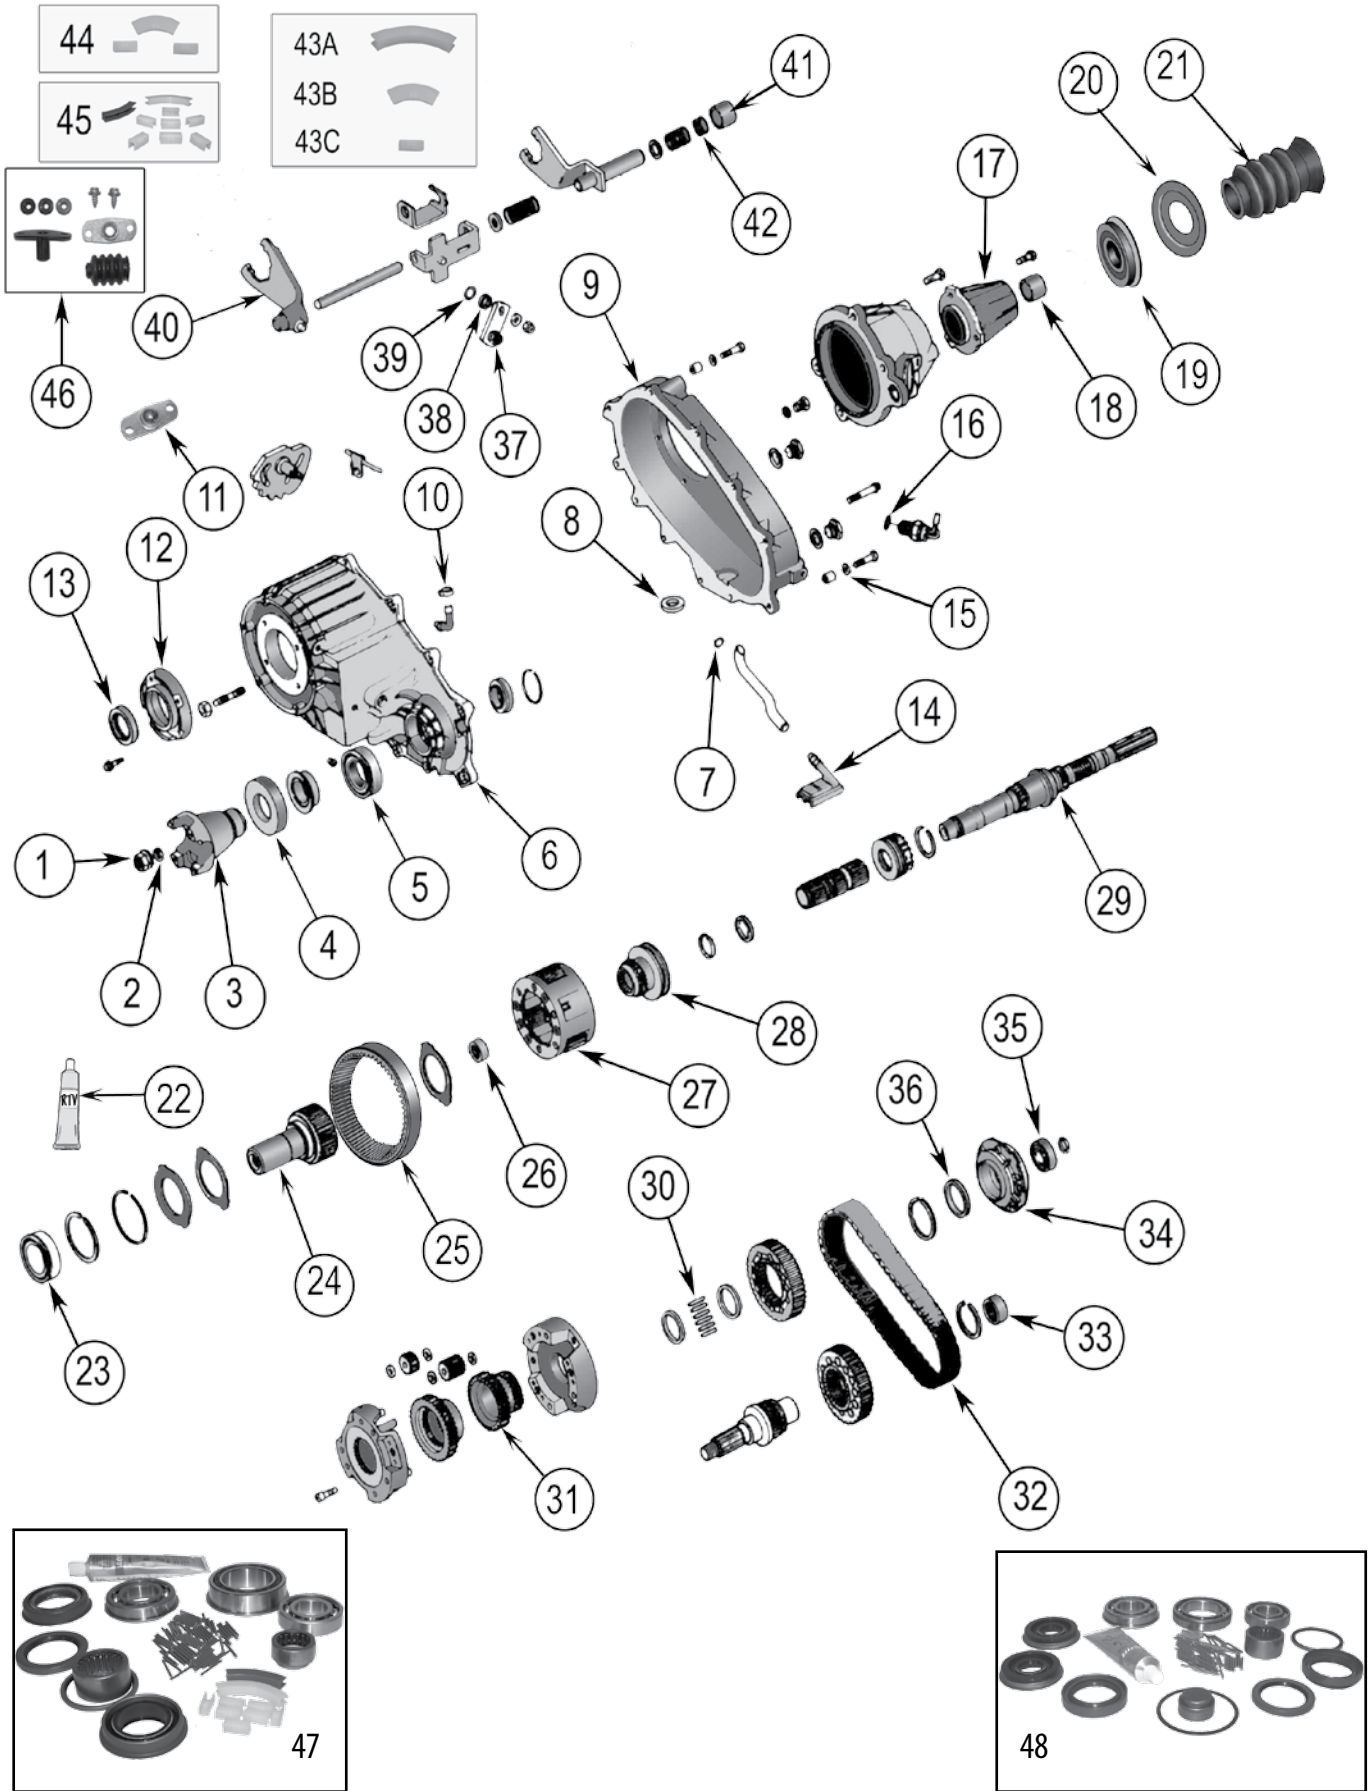

ITEM #	DESCRIPTION	YEAR/MODEL	COMMENTS	REPLACES PART #
24	Gear, Input	96/01 XJ, ZJ		4798126
25	Gear, Annulus	87/93		83503122 *
26	Bearing, Input Pilot	All		83503507
27	Gear, Planetary	89/95 96/07		53006087 4796903
28	Sleeve, Range Mode Shift	89/95		53006090
29	Main Shaft, Transfer Case	96/00 XJ, ZJ		4798145
30	Bearing Package	87/01 XJ, ZJ, WJ	Includes 53 Roller Bearings	83503543
31	Gear, Differential Drive	87/04 XJ, ZJ, WJ		83503530
32	Chain, Transfer Case	87/01 XJ, ZJ, 99/04 WJ 00/03 WJ W/ 4.7L 02/07 KJ	w/ 4.0L	83504575 5003453AA 5012322AB
33	Bearing, Front Output Shaft	87/04 XJ, ZJ, WJ, KJ	Rear	4269189
34	Pump, Transfer Case Oil	87/04 XJ, ZJ, WJ		4338936
35	Bearing, Rear Output Shaft	87/04 XJ, ZJ, WJ	Rear	JA001007
36	Seal, Oil Pump Housing	87/04 XJ, ZJ, WJ		J8130982
37	Bushing, Shift Lever	87/01 XJ, ZJ		53004810
38	Retaining Ring, Shift Lever	87/01 XJ, ZJ		4167964
39	O-Ring, Shift Lever	87/01 XJ, ZJ		4167963
40	Fork, Range Shift	All		5003459AA
41	Bushing, Mode Shift Fork	87/96 XJ, ZJ		4338945 *
42	Bushing, Shift Rail	All		83503514
43A	Pad, Range Shift Fork	All	2.375" Long, Center	15044
43B	Pad, Mode Shift Fork	All	1.5" Long, Center	15556
43C	Pad, Shift Fork	All	.764" Long, Mode or Range Sides	13795
44	Pad Kit, Mode Shift Fork	All	2-13795, 1-15556	83500994
45	Pad Kit, Shift Fork	All	7-13795, 1-15044, 1-15556	15866
46	Repair Kit, Shift Linkage	87/01 XJ, ZJ		5014148AA
47	Master Overhaul Kit	87/93	Includes Bearings, Seals & Gaskets	242EMASKIT
48	Master Overhaul Kit	94/00	Includes Bearings, Seals & Gaskets	242LMASKIT

* This Part # not currently carried by Crown Automotive