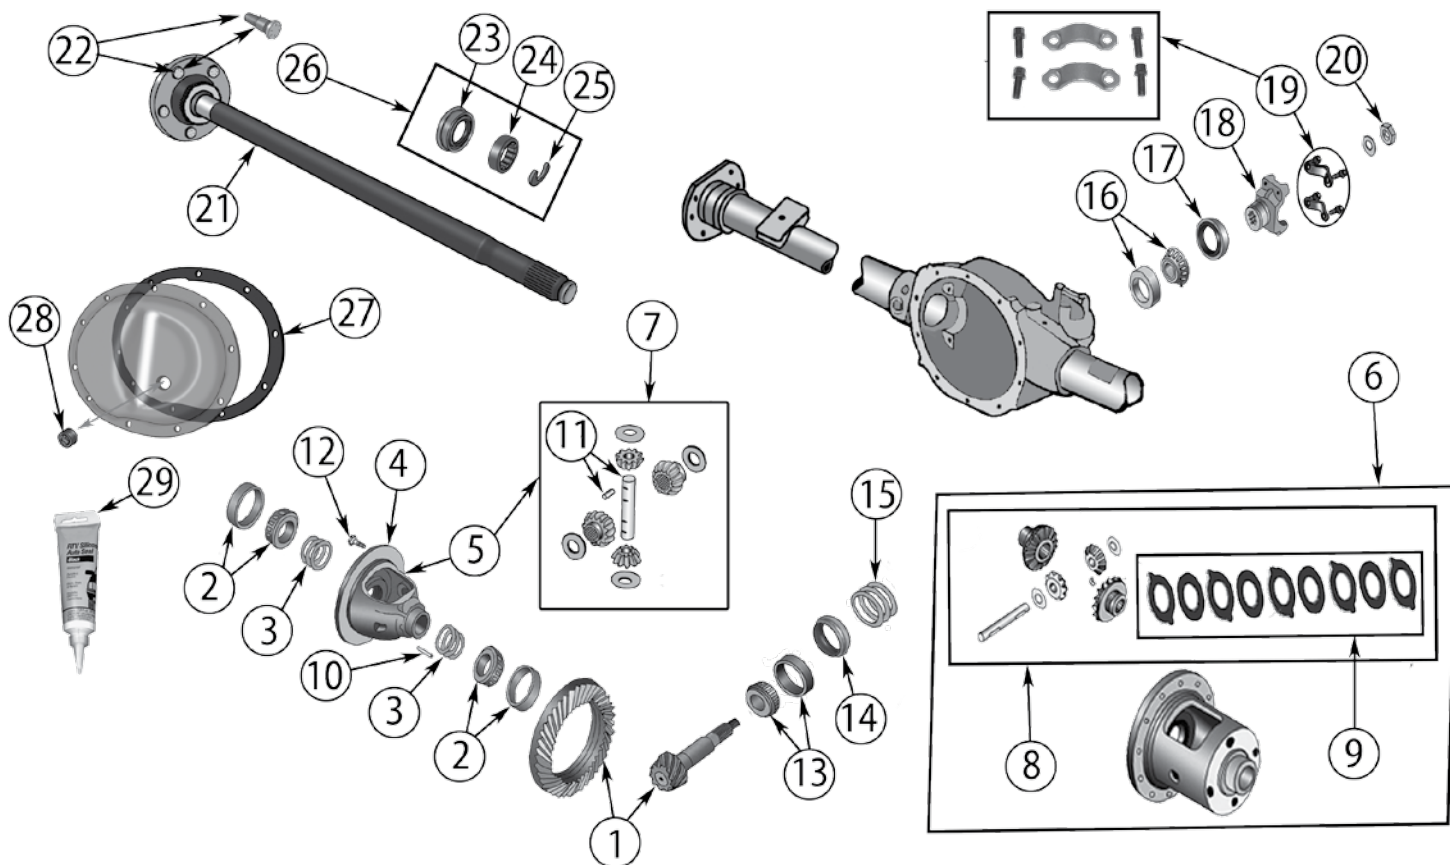

ITEM #	DESCRIPTION	COMMENT	YEARS	RATIO	INCLUDES	REPLACES PART #
1	Ring & Pinion	Uses 3/8" Ring Gear Bolts	97/10-1-00	3.07 (43-14)	1	83505472
	Ring & Pinion	Uses 3/8" Ring Gear Bolts	97/10-1-00	3.55 (39-11)	1	4761676GP
	Ring & Pinion	Uses 3/8" Ring Gear Bolts	97/10-1-00	4.11 (37-9)	1	83504938
	Ring & Pinion	Uses 3/8" Ring Gear Bolts	97/10-1-00	4.56 (41-9)	1	83504377
	Ring & Pinion Set	Uses 3/8" Ring Gear Bolts	97/10-1-00	4.88 (39-8)	1	D35488
	Ring & Pinion Set	Uses 7/16" Ring Gear Bolts	10-2-00/06	3.07 (43-14)	1, 12, 14, 20	5073013AA
	Ring & Pinion Set	Uses 3/8" Ring Gear Bolts	97/10-1-00	3.55 (39-11)	1, 12, 14, 20	4761676
	Ring & Pinion Set	Uses 7/16" Ring Gear Bolts	10-2-00/06	3.55 (41-11)	1, 12, 14, 20	5012828AC
	Ring & Pinion Set	Uses 3/8" Ring Gear Bolts	97/10-1-00	3.73 (41-11)	1, 12, 14, 20	4761678
	Ring & Pinion Set	Uses 7/16" Ring Gear Bolts	10-2-00/06	3.73 (41-11)	1, 12, 14, 20	5086639AA
	Ring & Pinion Set	Uses 7/16" Ring Gear Bolts	10-2-00/06	4.11 (37-9)	1, 12, 14, 20	5073266AB
	Ring & Pinion Set	Uses 3/8" Ring Gear Bolts	97/10-1-00	4.56 (41-9)	1, 12, 13, 14, 15, 16, 17, 26	D35456TJ
	Ring & Pinion Set	Uses 7/16" Ring Gear Bolts	10-2-00/06	4.56 (41-9)	1, 12, 13, 14, 15, 16, 17, 20	5086617AA
2	Bearing Set, Differential	Includes 2 Bearings & 2 Cups	97/06	All		J8126500