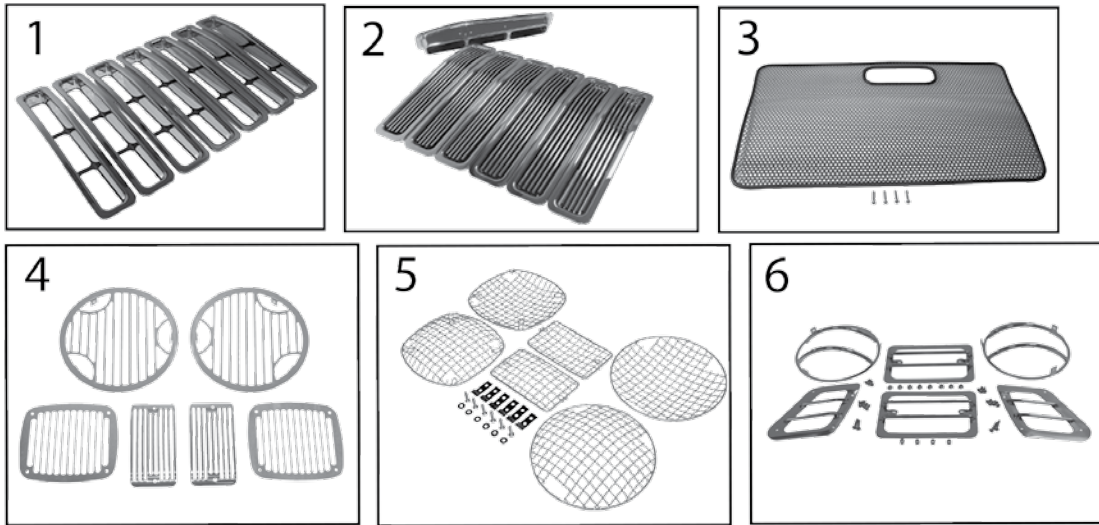

ITEM #	DESCRIPTION	POSITION	YEAR	COLOR	NOTES	REPLACES PART #
1	Grille Insert Set		97/06	Chrome	7-Piece Plastic Inserts, Snap-In Pieces	RT26042
			97/06	Black	7-Piece Plastic Inserts, Snap-In Pieces	RT26043
2	Grille Insert Set		97/06	Chrome	7-Piece Plastic Inserts, Snap-In Pieces	RT26041
3	Bug Screen		97/06	Polished Stainless		RT34050
			97/06	Black		RT34085
4	Stone Guard Set	Front	97/06	Polished Stainless	Includes Headlight, Tail Light, and Turn Signal Guards	RT34063
5	Stone Guard Set	Front	97/06	Polished Stainless	Includes Headlight, Tail Light, and Turn Signal Guards	RT34064
		Front	97/06	Chrome	Includes Headlight, Tail Light, and Turn Signal Guards	RT26047
		Front	97/06	Black	Powder Coated Aluminum; Includes Headlight, Tail Light, and Turn Signal Guards	RT26048
6	Stone Guard Set	Front	97/06	Polished Stainless	Includes Headlight, Parking Light and Side Marker Light Guards	RT34054