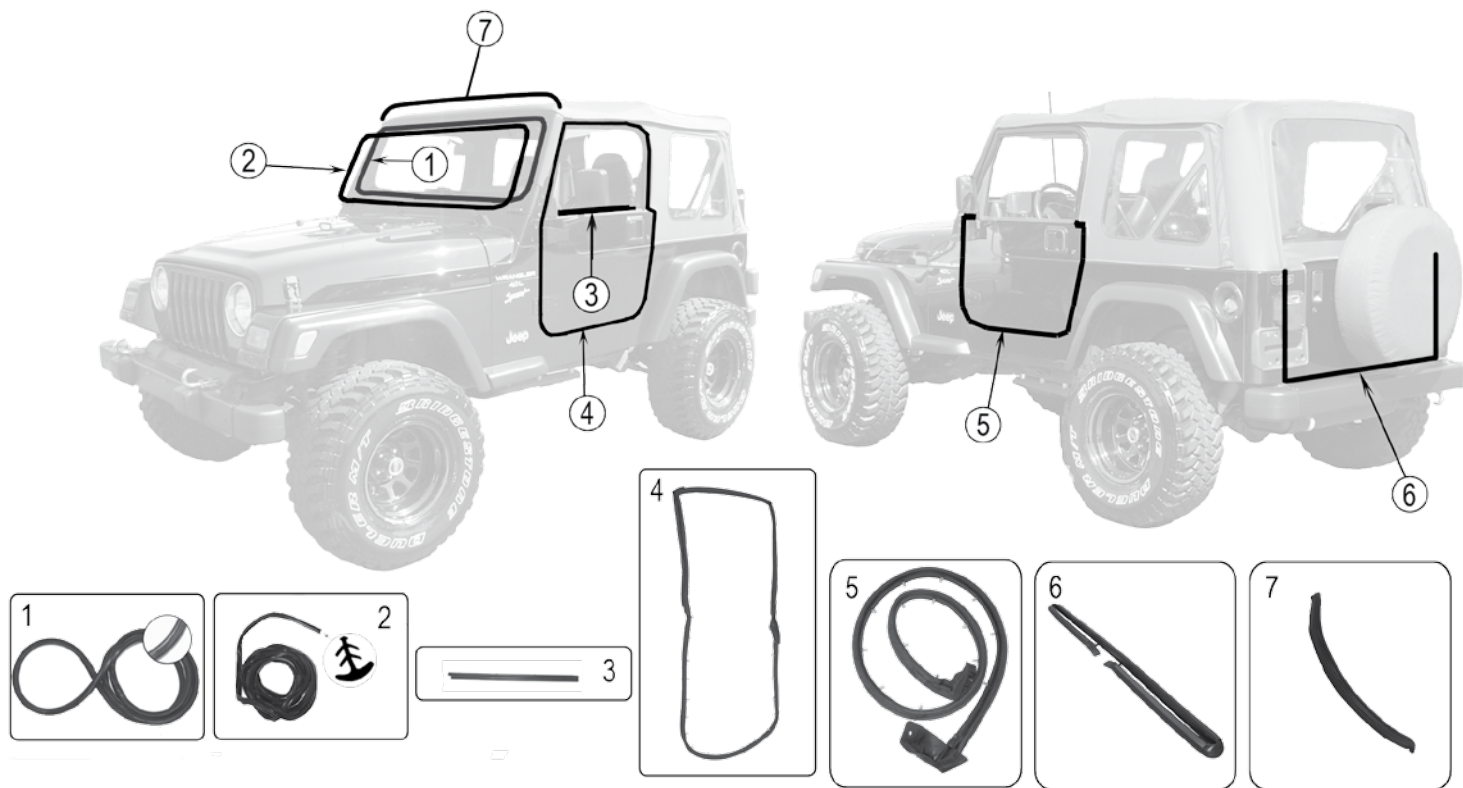

ITEM #	DESCRIPTION	POSITION	YEAR	NOTES	REPLACES PART #
1	Windshield Weatherstrip		97/06		55176430AD
2	Weatherstrip Moulding		97/06	"T" shaped	55176567AC
3	Door Glass Weatherstrip	Left Right	97/06 97/06	Outer, w/ Full Steel Door Outer, w/ Full Steel Door	55176565AC 55176564AC
4	Door Weatherstrip	Left Right	97/06 97/06	w/ Full Steel Door w/ Full Steel Door	5017463AF 5017462AF
5	Door Weatherstrip	Left Right	97/06 97/06	w/ Half Door w/ Half Door	5017011AB 5017010AB
6	Tailgate Weatherstrip		97/06		55175043AH
7	Windshield Frame Weatherstrip		97/06	Hard or soft Top to Windshield	55395101