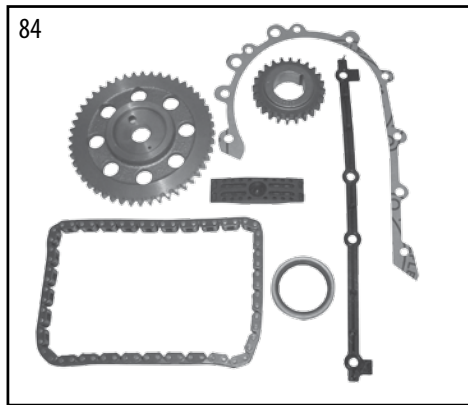

ITEM #	DESCRIPTION	YEARS	COMMENTS	REPLACES PART #
62	Crankshaft Pilot Bearing	87/91 92/06		33004041 53009181
		92/06	TJ, XJ; Bearing w/ Sleeve	53009180AB
63	Flywheel Ring Gear	87/06	w/ Manual Transmission	J3179741