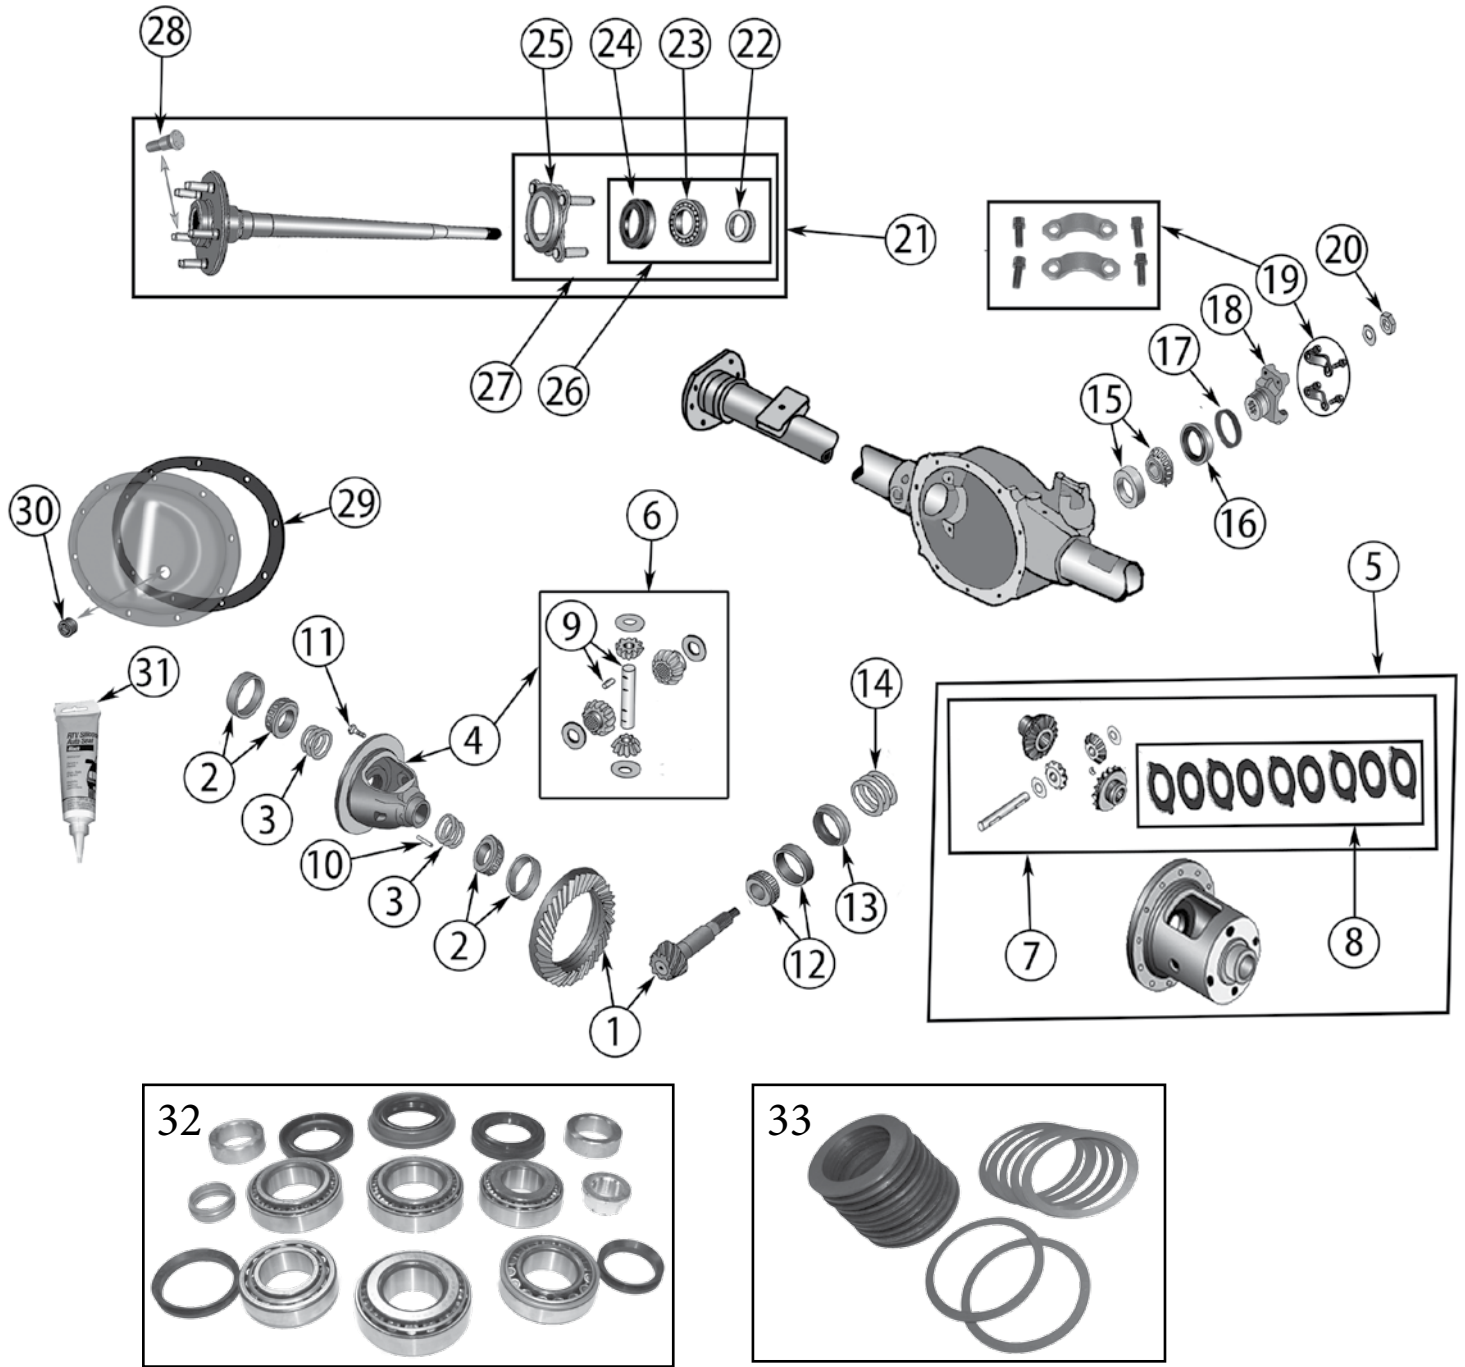

ITEM #	DESCRIPTION	COMMENTS	YEARS	RATIO	INCLUDES	REPLACES PART #
1	Ring & Pinion Set		99/04	3.55	11, 13, 20	5012828AC
			99/01	3.73	11, 13, 20	5012807AA
			02/04	3.73	11, 13, 20	5012807AC
2	Bearing Set, Differential	Includes 2 Bearings & 2 Cups	99/04	All		J8126500
3	Shim Set, Carrier		99/04	All		83503004
4	Case Assembly, Differential, Standard		99/04	All	2, 11	5012808AB