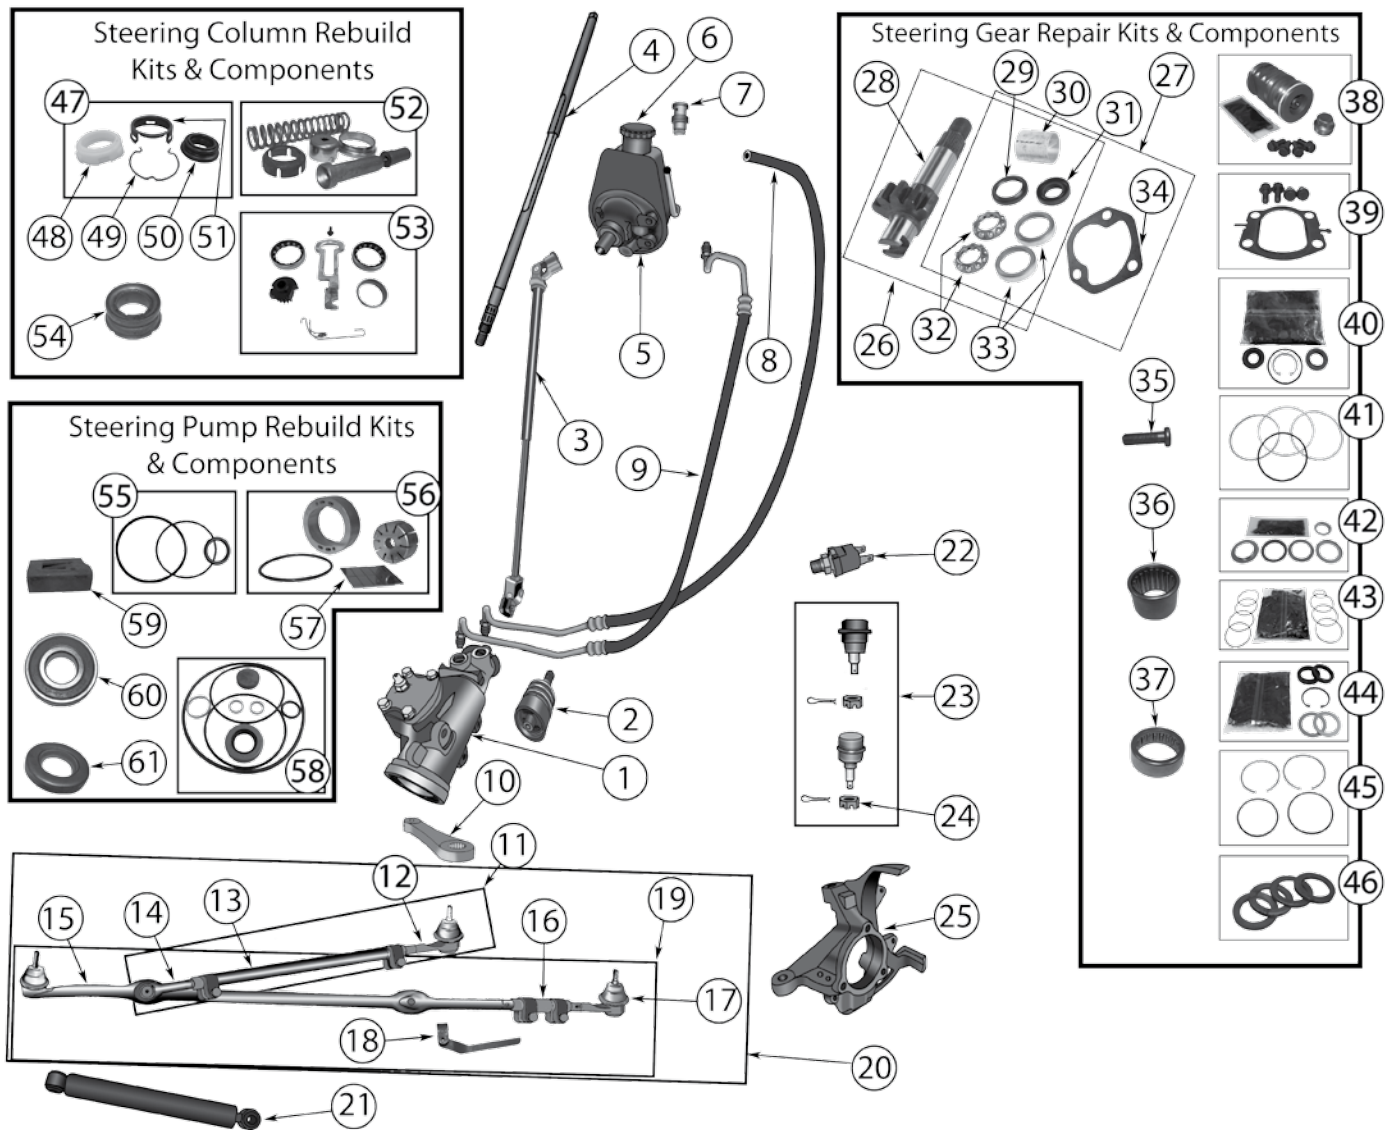

ITEM #	DESCRIPTION	POSITION	YEARS	COMMENTS	REPLACES PART #
1	Steering Gear Assembly		87/95	LHD; w/ Power Steering; Remanufactured	52002085R
			94/95	RHD; w/ Power Steering	52006511
			87/95	LHD; w/ Manual Steering	52000089
2	Steering Gear Input Shaft & Spool Valve		87/95	w/ Power Steering	83502924
3	Steering Shaft	Lower	87/95	w/ Power Steering; Includes Hardware	52007017
4	Steering Shaft	Upper	87/95	w/o Tilt w/ Floor Shift	83502908
5	Power Steering Pump		87/90	w/ 2.5L or 4.2L Engines; Reservoir Included	33001907
			91/93	w/ 2.5L Engine; Reservoir Not Included	53007140
			94/95	w/ 2.5L Engine; Reservoir Not Included	52037566
			91/95	w/ 4.0L Engine w/ Remote Reservoir (Not Included)	53007140
6	Power Steering Reservoir Cap		87/90		8128467
			91/93	w/ 2.5L Engine	52003132
7	Power Steering Pump Flow Control Valve		91/95	w/ 4.0L Engine	83503489
8	Power Steering Return Hose	Pump to Reservoir	91/95	w/ 2.5L, 4.0L Engines	52005411
		Gear to Reservoir	91/95	w/ 2.5L, 4.0L Engines	52038016
9	Power Steering Pressure Hose	Pump to Gear	87/90	w/ 2.5L Engine	52040123
			91/95	w/ 2.5L Engine	52038014
			87/90	w/ 4.2L Engine	52003687
			91/95	w/ 4.0L Engine	52037644
10	Pitman Arm		87/95	LHD; w/ Power Steering	52040112
			87/95	w/ Manual Steering	52040110
	Drop Pitman Arm		87/95	LHD; w/ Power Steering w/ 4" + Lift	RT21012