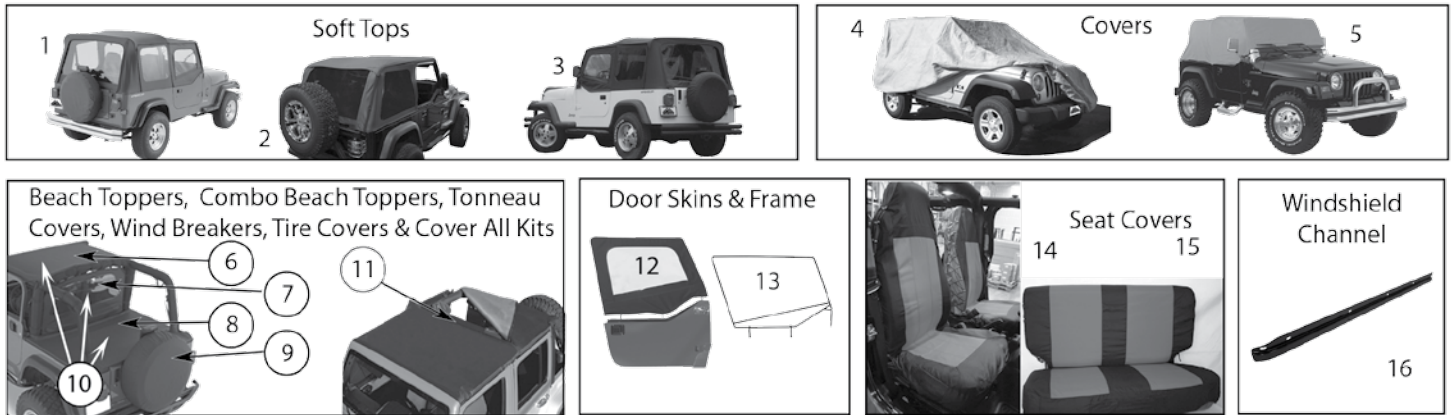

ITEM #	DESCRIPTION	LOCATION	YEARS	COLOR	COMMENTS	REPLACES PART #				
1	Complete Top		88/95	Gray Denim	w/ Half Doors w/o Tinted Windows; Includes Hardware	CT20009				
			88/95	Gray Denim	w/ Half Doors w/ Tinted Windows; Includes Hardware	CT20009T				
			88/95	Black Denim	w/ Half Doors w/o Tinted Windows; Includes Hardware	CT20015				
			88/95	Black Denim	w/ Half Doors w/ Tinted Windows; Includes Hardware	CT20015T				
			88/95	Black Diamond	w/ Full Doors w/ Tinted Windows; Includes Hardware	CT20035T				
			88/95	Spice Denim	w/ Half Doors w/o Tinted Windows; Includes Hardware	CT20037				
			88/95	Spice Denim	w/ Half Doors w/ Tinted Windows; Includes Hardware	CT20037T				
2	Bowless Soft Top		92/95	Black Diamond	w/ Tinted Windows	BRT10135T				
3	Replacement Soft Top		88/95	Gray Denim	w/ Half Doors w/o Tinted Windows	RT10009				
			88/95	Black Denim	w/ Half Doors w/ Tinted Windows	RT10015T				
			88/95	Spice Denim	w/ Half Doors w/o Tinted Windows	RT10037				
4	Full Car Cover		87/95	Gray	3 Layer; Water Resistant; Includes Lock, Cable & Storage Bag	FC10009				
5	Cab Only Cover		87/91	Gray	Fits over factory roll bar; Waterproof	CC10109				
			92/96	Gray	Fits over factory roll bar; Waterproof	CC10209				
			92/95	Gray	Fits over factory soft or hard top; Non-water-resistant	CC10309				
6	Beach Topper		87/91	Black		BT20001				
			87/91	Gray		BT20009				
			87/91	Black Denim		BT20015				
			92/95	Gray		BT30009				
			92/96	Black		BT30015				
			92/97	Spice		BT30037				
			7	Wind Breaker		87/95	Black Denim		WB10015	
87/95	Black Diamond		87/95	Spice		WB10035				
87/95	Spice		87/95	Spice		WB10037				
8	Tonneau Cover		92/95	Black Denim		TN10015				
			92/95	Spice		TN10037				

Continued to Next Page ...