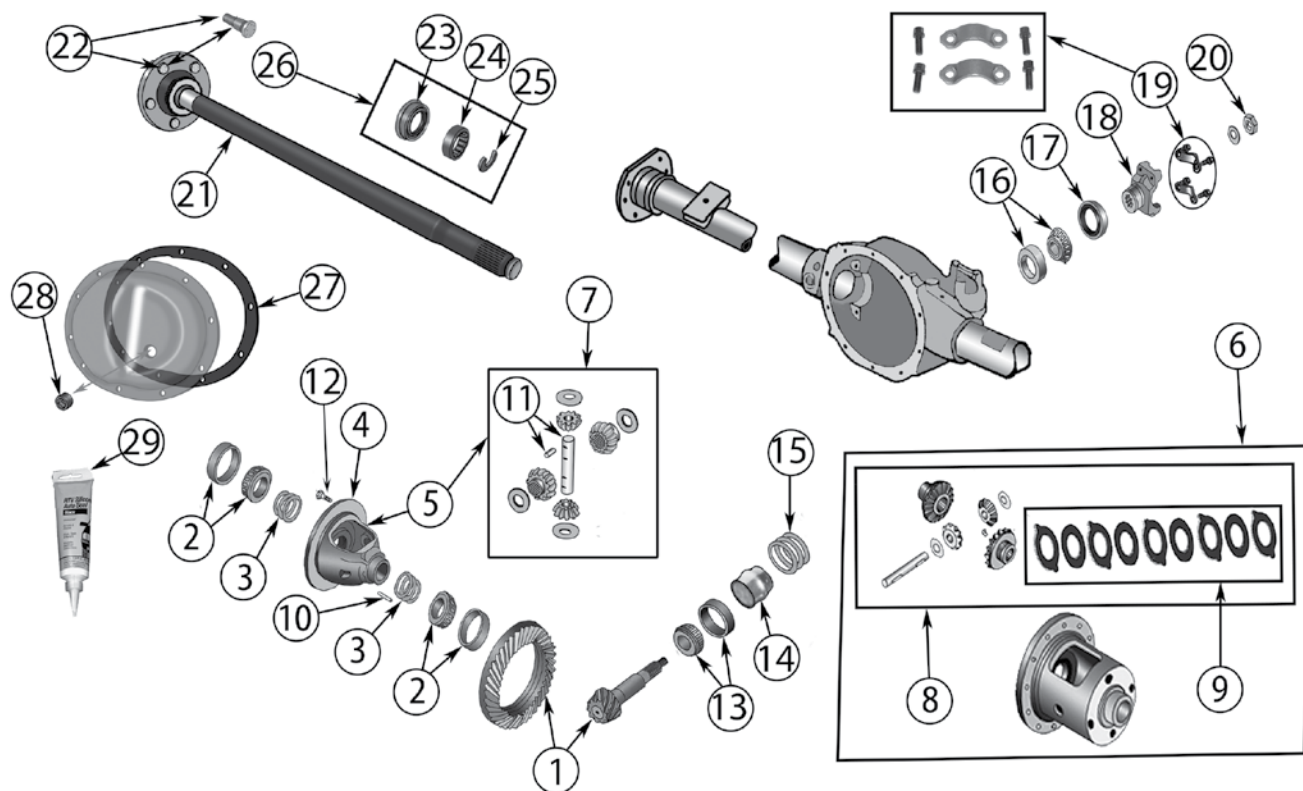

ITEM #	DESCRIPTION	COMMENTS	YEARS	RATIO	INCLUDES	REPLACES PART #	
1	Ring & Pinion		93/98	3.07 (43-14)	1	83505472	
	Ring & Pinion		94/98	3.55 (39-11)	1	4761676GP	
	Ring & Pinion		94/98	4.11 (37-9)	1	83504938	
	Ring & Pinion		94/98	4.56 (41-9)	1	83504377	
	Ring & Pinion		94/98	4.88 (39-8)	1	D35488	
	Ring & Pinion Set		97/10	3.55 (39-11)	1, 12, 14, 20	4761676	
	Ring & Pinion Set		1993	3.55 (39-11)	1, 12, 14, 20	83504376	
	Ring & Pinion Set		94/98	3.73 (41-11)	1, 12, 14, 20	4761678	
	Ring & Pinion Set		94/98	4.56 (41-9)	1, 12, 13, 14, 15, 16, 17, 28	D35456TJ	
	2	Bearing Set, Differential	Includes 2 Bearings & 2 Cups	93/98	All		J8126500
3	Shim Set, Carrier		93/98	All		83503004	
4	Case, Differential, Standard		93/98	3.07	4	44649	
			93/98	3.55, 3.73, 4.10, 4.56, 4.88	4	44590	
5	Case Assembly, Differential, Standard		93/98	3.07	2, 3, 7, 12	4740833	
			93/98	3.55, 3.73, 4.10, 4.56, 4.88	2, 3, 7, 12	4740834