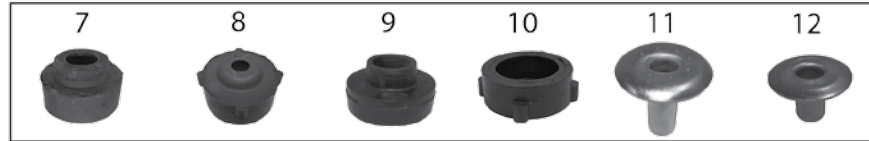

ITEM #	DESCRIPTION	POSITION	YEAR	COLOR	NOTES	REPLACES PART #
1	Light Bar		97/06	Polished Stainless	with 4 Light Tabs	RT28014
2	Rocker Panel Overlay Set	L & R	97/06	Polished Stainless	w/o Unlimited Package; Stick-On	RT34062
3	Rocker Panel Guard Set	L & R	97/06	Gloss Black	Includes Hardware	RT26046
4	Crossmember	Rear	97/06	Black		52058121AB
5	Frame Cover	Front	97/06	Polished Stainless		RT34055
6	Body Mount Kit	F & R	L & R	97/06	Includes 11 Sleeves and 22 Mounts for Body & Grille	55176180K
7	Body Mount Bushing	Front	L or R	97/06	Upper; Passenger Compartment; 6 Required	52002008
8	Body Mount Bushing	Front	L or R	97/06	Lower; Passenger Compartment; 6 Required	55176180
9	Body Mount Bushing	F or R	L or R	97/06	Upper; Grille and Cargo Area; 5 Required	52002660
10	Body Mount Bushing	F or R	L or R	97/06	Lower; Grille and Cargo Area; 5 Required	52002659
11	Body Mount Sleeve	Front	L or R	97/06	Passenger Compartment; 6 Required	52001961
12	Body Mount Sleeve	F or R	L or R	97/06	Grille and Cargo Area; 5 Required	52002661