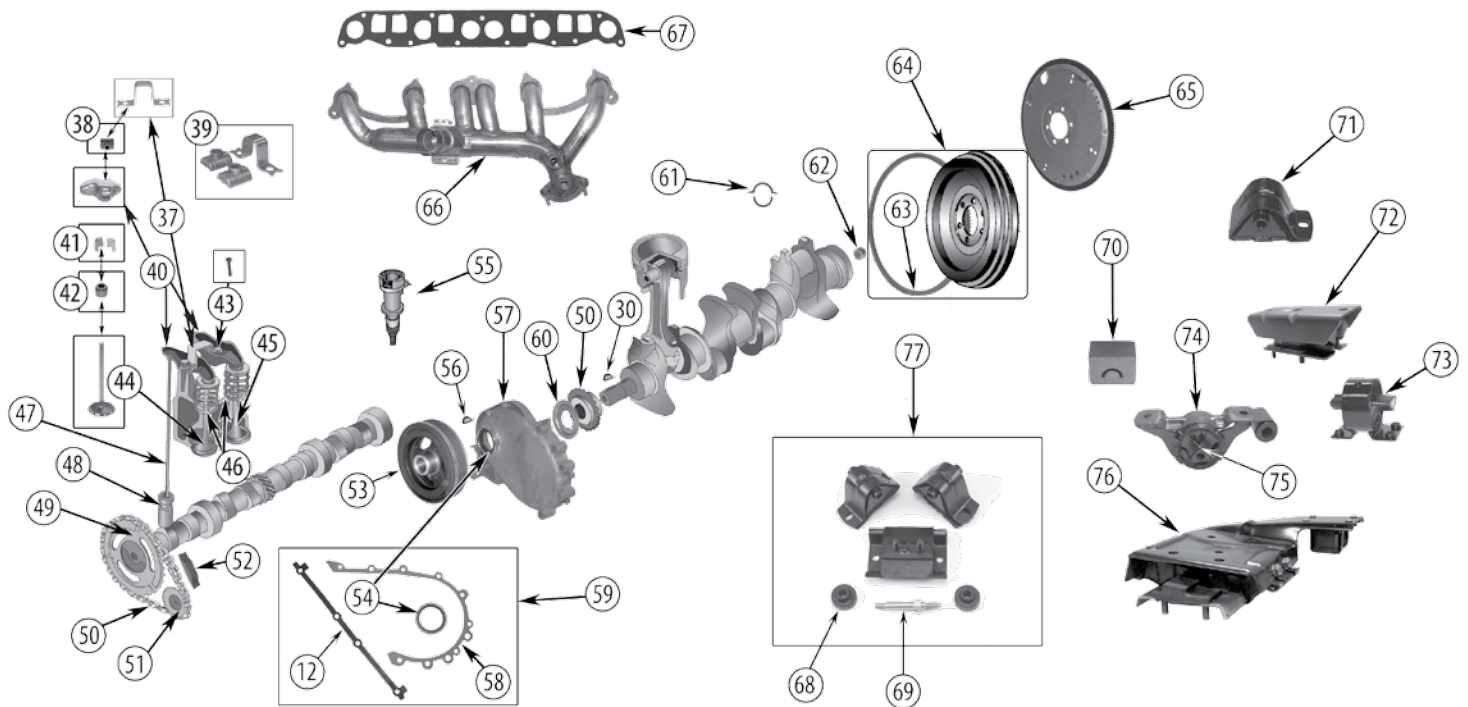

ITEM #	DESCRIPTION	YEARS	COMMENTS	REPLACES PART #
30	Crankshaft Sprocket Key	87/06		J3107002
31	Connecting Rod Bearing Set	87/06	.010" Undersize; Set of 6	83500301K6
		87/06	Standard; Set of 6	83500300K6
32	Oil Pump Gasket	87/06		J3172332
33	Oil Pump	87/90	Includes Pickup Tube	33002921
		91/06		J3241399
34	Oil Pump Pickup	87/06		33002696
35	Upper Gasket Set	87/90		4761015
		91/98		4636982AD
		99/99	TJ	4636982AD
		99/99	XJ, WJ	5012365AD
		00/06	All	5012365AD
36	Lower Gasket Set	87/91	w/ Cork & Rubber Oil Pan Set	J8125722
		92/99	w/ 1 Piece Pan Gasket	4713221
		00/00	TJ w/ 1 Piece Pan Gasket	4713221
		00/00	XJ, WJ w/ 1 Piece Pan Gasket	5017432AC
		01/06		5017432AC
37	Rocker Arm Bridge	87/06		J3236513
38	Rocker Arm Pivot	87/06		J3235090
39	Pivot Kit	87/06	Contains 2 Pivots & 1 Bridge	3236513K
40	Rocker Arm	87/06		J3242393