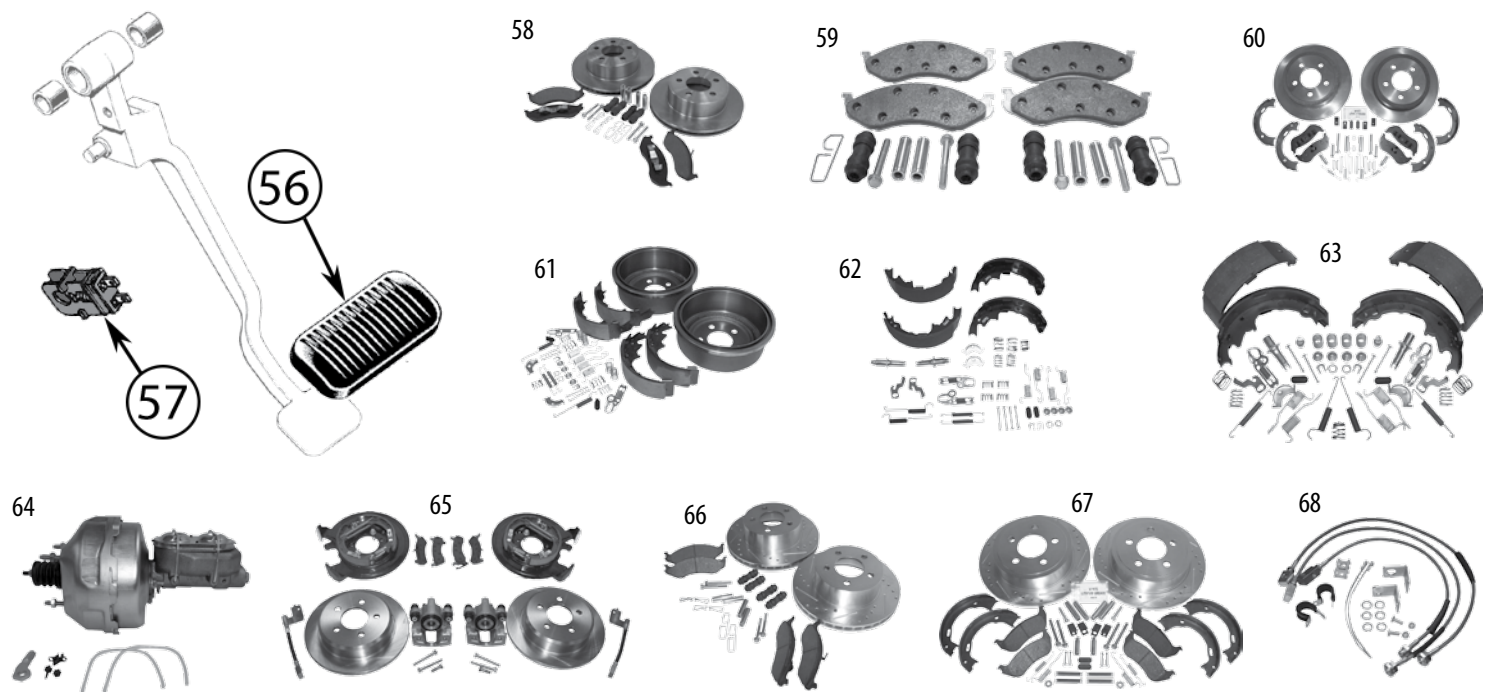

BRAKE

TJ Wrangler 1997-2006 | Miscellaneous, Brake Kits, RT Off-Road Brake Upgrades

ITEM #	DESCRIPTION	YEARS	COMMENTS	REPLACES PART #
56	Brake Pedal Pad	97/98 99/06 97/06	w/ Automatic Transmission w/ Automatic Transmission w/ Manual Transmission	52078540 68031956AA 52002750
57	Brake Light Switch	97/06		56042023
58	Disc Brake Service Kit	97/99 99/06	Front w/ 2-Piece Composite Rotor; Includes Rotors, Pad Set, and All Hardware Front w/ 1-Piece Cast Rotor; Includes Rotors, Pad Set, and All Hardware	52008440K 5016434K
59	Brake Pad Service Kit	97/06	Front; Includes Brake Pads, Caliper Bushings, Sleeves, Clips, and Pins	4778058MK
60	Disc Brake Service Kit	03/06	Rear; Includes Pads, Rotors, Shoes and all Hardware	52128411K
61	Drum Brake Service Kit	97/3-9-00 3-10-00/06	Includes Drums, Shoe Set, and All Necessary Hardware Includes Drums, Shoe Set, and All Necessary Hardware	52005350KE 52005350KL
62	Brake Shoe Service Kit	3-10-00/06	Includes Shoe Set, Hardware Kit, and Adjusters	5019536MK
63	Brake Shoe Service Kit	97/3-9-00	Includes Shoe Set, Hardware Kit, and Adjusters	4723367MK
64	HD Brake Booster Kit	97/06 97/06	w/o ABS; Heavy Duty 9" Dual Diaphragm Brake Booster w/ 1-1/8" Bore Master Cylinder; Designed for Aftermarket Axles w/o ABS; Heavy Duty Dual Diaphragm Brake Booster with 1" Bore Master Cylinder; Designed for Stock Applications	RT31024 RT31023
65	Disc Brake Conversion Kit	97/06 97/06	w/ Dana 35 Rear Axle w/o ABS; w/o Parking Brake Cables w/ Dana 35 Rear Axle w/o ABS; Includes Parking Brake Cables	RT31007 RT31006
66	Performance Brake Kit	97/99 99/06	Front w/ 2-Piece Composite Rotor; Includes Drilled & Slotted Rotors, Pad Set, and All Hardware Front w/ 1-Piece Cast Rotor; Includes Drilled & Slotted Rotors, Pad Set, and All Hardware	RT31013 RT31012
67	Performance Brake Kit	03/06	Rear; Includes 2 Drilled & Slotted Rotors, Pad Set, Parking Brake Shoe Set, and All Hardware	RT31014
68	Stainless Steel Brake Hose Kit	97/06	Includes Left and Right Front Hose & Rear Hose to Axle	RT31015