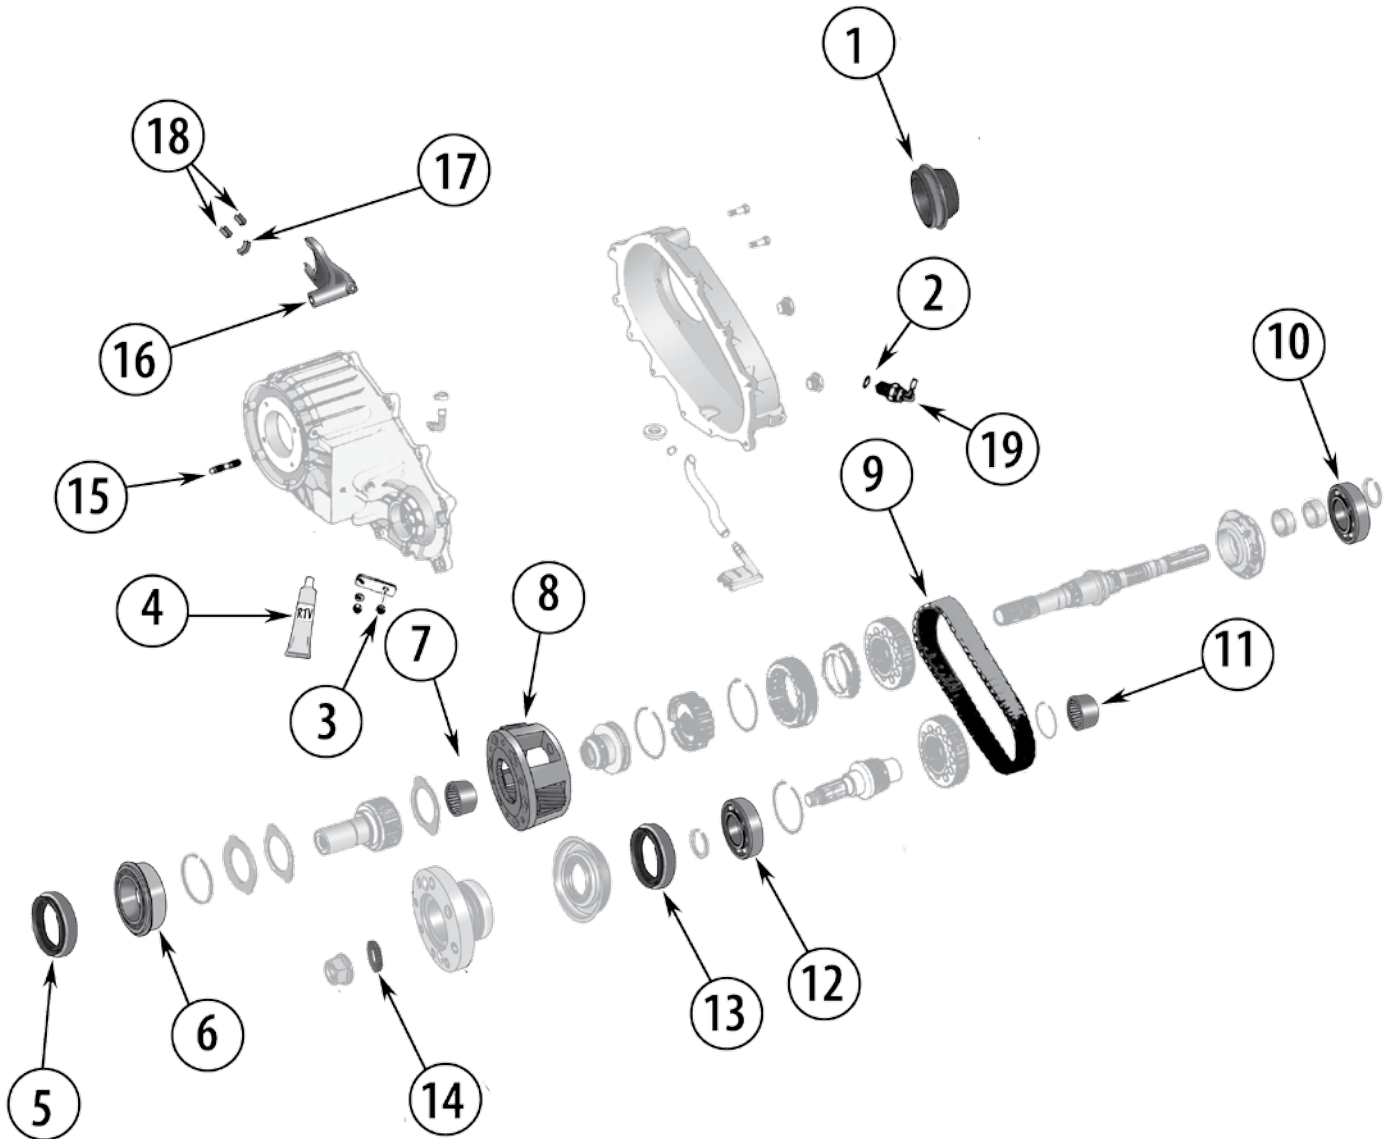

TRANSFER CASE

NV241

07/15 JK Wrangler (NV241: w/o Rubicon Package)

07/15 JK Wrangler (NV241OR: w/ Rubicon Package)

03/06 TJ Wrangler (NV241OR: w/ Rubicon Package)

05/07 KJ Liberty (NV241)

ITEM #	DESCRIPTION	YEAR	VEHICLE	MODEL	COMMENTS	REPLACES PART #
1	Output Seal	07/15	JK	241, 241OR	Rear	5013019AA
		03/06	TJ	241OR	Rear	5013019AA
		05/07	KJ	241	Rear	5019026AA
2	Transfer Case Switch Seal	All	All	241, 241OR		4338956
3	Shift Lever Bushing	03/06	TJ	241OR		53004810
4	RTV Sealant	All	All	241, 241OR		J8993317
5	Input Seal	All	All	241, 241OR		5019020AA
6	Input Shaft Bearing	All	All	241, 241OR	Front	5072458AA
7	Input Shaft Bearing	07/15	JK	241OR	Rear	4746127
		03/06	TJ	241OR	Rear	4746127
8	Gear, Planetary Gear	05/15	JK, KJ	241		4796903
		03/06	TJ	241OR		5093595AA *
9	Transfer Case Chain	05/07	KJ	241		5012322AB
		07/15	JK	241, 241OR		5080215AA
		03/06	TJ	241OR		5080215AA
10	Output Shaft Bearing	All	All	241, 241OR	Rear Output; Rear Bearing	J8136626
11	Output Shaft Bearing	All	All	241, 241OR	Front Output; Rear Bearing	4269189
12	Output Shaft Bearing	All	All	241, 241OR	Front Output; Front Bearing	J8136626
13	Output Seal	All	All	241, 241OR	Front	4798125
14	Yoke Washer Seal	03/06	TJ	241OR		4210973
		05/07	KJ	241		4210973
15	Transfer Case Mounting Stud	03/06	TJ	241OR		4746253
16	Range Shift Fork	07/15	JK	241		4638913
		05/07	KJ	241		4638913
17	Shift Fork Insert	All	All	241, 241OR	Mode Fork; Center Pad	15221
18	Shift Fork Insert	All	All	241, 241OR	Mode or Range Fork; Sides	13795
19	Transfer Case Switch	All	All	241, 241OR		5083138AA

* This Part # not currently carried by Crown Automotive