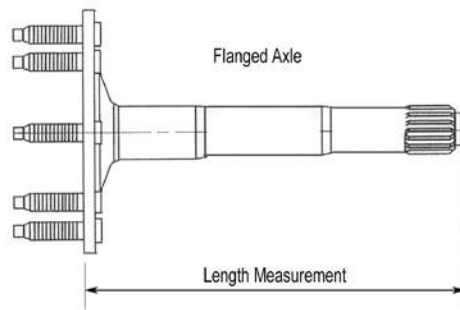

REPLACES PART #	INDUSTRY #	SIDE	POSITION	MODEL	TYPE	LENGTH	SPLINES	APPLICATION
4874306	75590-2X	Right	Front	Dana 30	U-Joint	38.375"	27 / 27	92/06 TJ, XJ, ZJ w/o Disconnect
4874307	75590-1X	Left	Front	Dana 30	U-Joint	23"	27 / 27	92/06 TJ, YJ, XJ, ZJ w/ ABS
4741033	75589-1X	Right	Front	Dana 30	U-Joint	22"	15 / 27	87/95 YJ, XJ, MJ w/ Disconnect w/ ABS
4874302	75814-2X	Right	Front	Dana 30	U-Joint	38.5"	27 / 27	84/06 TJ, YJ, XJ, MJ, ZJ w/o ABS
4874303	75814-1X	Left	Front	Dana 30	U-Joint	22.625"	27 / 27	84/06 TJ, YJ, XJ, MJ, ZJ w/o ABS
4874306	75815-2X	Right	Front	Dana 30	U-Joint	38.375"	27 / 27	92/06 TJ, YJ, XJ, MJ w/o Disconnect w/ ABS
4874307	75815-1X	Left	Front	Dana 30	U-Joint	22.5625"	27 / 27	92/06 TJ, YJ, XJ, MJ w/ ABS
4720380	73918-2X	Right	Front	Dana 30	CV Joint	38.5625"	27 / 27	93/98 ZJ
4720381	73918-1X	Left	Front	Dana 30	CV Joint	22.6875"	27 / 27	93/98 ZJ
5012456AB	51737-1	Right	Front	Dana 30	CV Joint	40.08"	27 / 27	99/04 WJ w/o Vari-Lok
5012457AB	51737-2	Left	Front	Dana 30	CV Joint	24.31"	27 / 27	99/04 WJ w/o Vari-Lok
5012748AB	51737-3	Right	Front	Dana 30	CV Joint	41.14"	27 / 27	99/04 WJ w/ Vari-Lok
5012749AB	51737-4	Left	Front	Dana 30	CV Joint	23.25"	27 / 27	99/04 WJ w/ Vari-Lok
5252145	75588-1X	Front	Front	Dana 30	U-Joint	22"	15 / 27	84/95 YJ, XJ, MJ w/ Disconnect w/o ABS
4713192	74356-1X	Right	Rear	Dana 35	Flanged	29"	27	92/02 TJ, YJ, XJ, MJ, ZJ w/ Rear Drum Brakes
4713193	74356-2X	Left	Rear	Dana 35	Flanged	30.625"	27	92/02 TJ, YJ, XJ, MJ, ZJ w/ Rear Drum Brakes
4762194	74789-1X	Right	Rear	Dana 35	Flanged	29"	27	94/98 ZJ w/ Rear Disc Brakes
4762195	74789-2X	Left	Rear	Dana 35	Flanged	30.5"	27	94/98 ZJ w/ Rear Disc Brakes
5012820AA	76467-3X	Right	Rear	Dana 35	Flanged	30.25"	27	99/04 WJ
5012821AA	76467-4X	Left	Rear	Dana 35	Flanged	31.74"	27	99/04 WJ