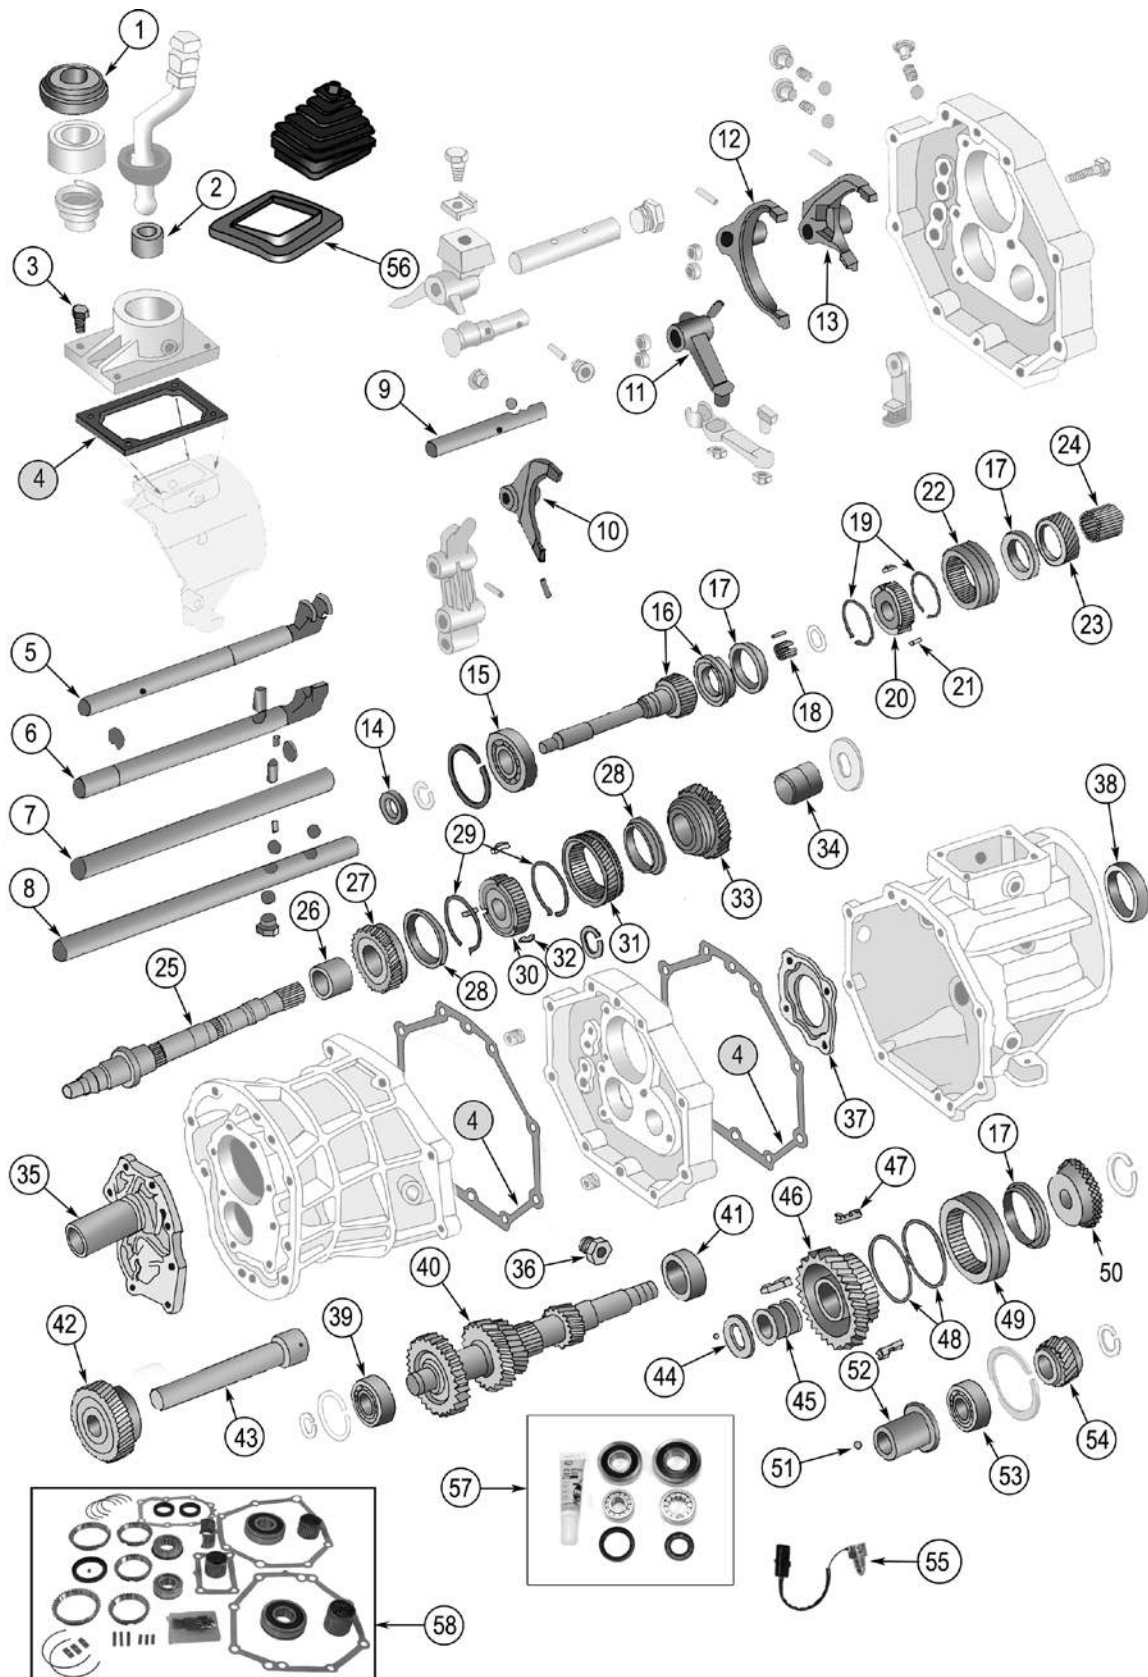

ITEM #	DESCRIPTION	COMMENTS	MODEL	REPLACES PART#
31	Gear, 1st & 2nd Reverse Sliding	84/97	AX4, AX5	83500555
		98/02	AX5	4897101AA *
32	Key, 1st & 2nd Gear Synchronizer		AX4, AX5	83500564
33	Gear, 1st	84/11-5-88	AX4, AX5	83500550
		11-6-88/02	AX4, AX5	83506017
34	Bearing, 1st Gear	84/11-5-88; Caged Roller Bearing	AX4, AX5	83500578
		1-6-88/02; Caged Roller Bearing	AX4, AX5	83506031
35	Retainer, Front Bearing	84/93 (Gas Engines)	AX4, AX5	83503112
		94/02 (Gas Engines)	AX5	4746025 *
36	Plug, Drain		AX4, AX5	83500512
37	Retainer, Rear Bearing		AX4, AX5	83506034 *
38	Seal, Output	4WD	AX4, AX5	83503108
39	Bearing, Cluster Gear	Front	AX4, AX5	83506032
40	Cluster Gear	84/11-8-88; Threaded End	AX4, AX5	83500557
		11-9-88/96; Snap Ring End	AX4, AX5	83506023
		97/02	AX5	4897103AA *
41	Bearing, Cluster Gear	84/11-5-88; Rear	AX4, AX5	83500580
		11-6-88/02; Rear	AX4, AX5	83506033
42	Gear, Reverse Idler	84/96	AX4, AX5	83503555
		97/02	AX5	4897102AA *
43	Shaft, Reverse Idler		AX4, AX5	83500570
44	Thrust Washer, Cluster Gear		AX4, AX5	83506025
45	Bearing, 5th Gear	Caged Roller Bearing	AX5	83500644
46	Gear, Counter 5th		AX5	83506022
47	Key, 5th Gear Synchronizer		AX5	83500641
48	Spring, 5th Gear Synchronizer		AX5	83500568
49	Sleeve, 5th Gear Synchronizer	88/93	AX5	83500642
		94/02	AX5	4746657
50	Spacer, 5th Gear		AX5	83500639
51	Ball, Reverse		AX4, AX5	83500573
52	Race, 1st Gear	84/11-5-80	AX4, AX5	83500560
		11-6-88/02	AX4, AX5	83506026
53	Bearing, Main Shaft	84/11-5-88; Rear	AX4, AX5	83500575
		11-6-88/02; Rear	AX4, AX5	83506030
54	Gear, Main Shaft 5th		AX5	83500971
55	Switch, Back Up Lamp		AX4, AX5	83500629
56	Bezel, Gearshift Lever Boot	84/94 XJ, MJ; 97/04 TJ	AX4, AX5	53000056AB
57	Bearing & Seal Kit	84/11-5-88	AX5	BKAX5E
		11-6-88/02	AX5	BKAX5L
58	Master Overhaul Kit	84/11-5-88	AX4, AX5	AX4EAX5EMASKIT
		11-6-88/02	AX5	AX5LMASKIT

*This Part # not currently carried by Crown Automotive