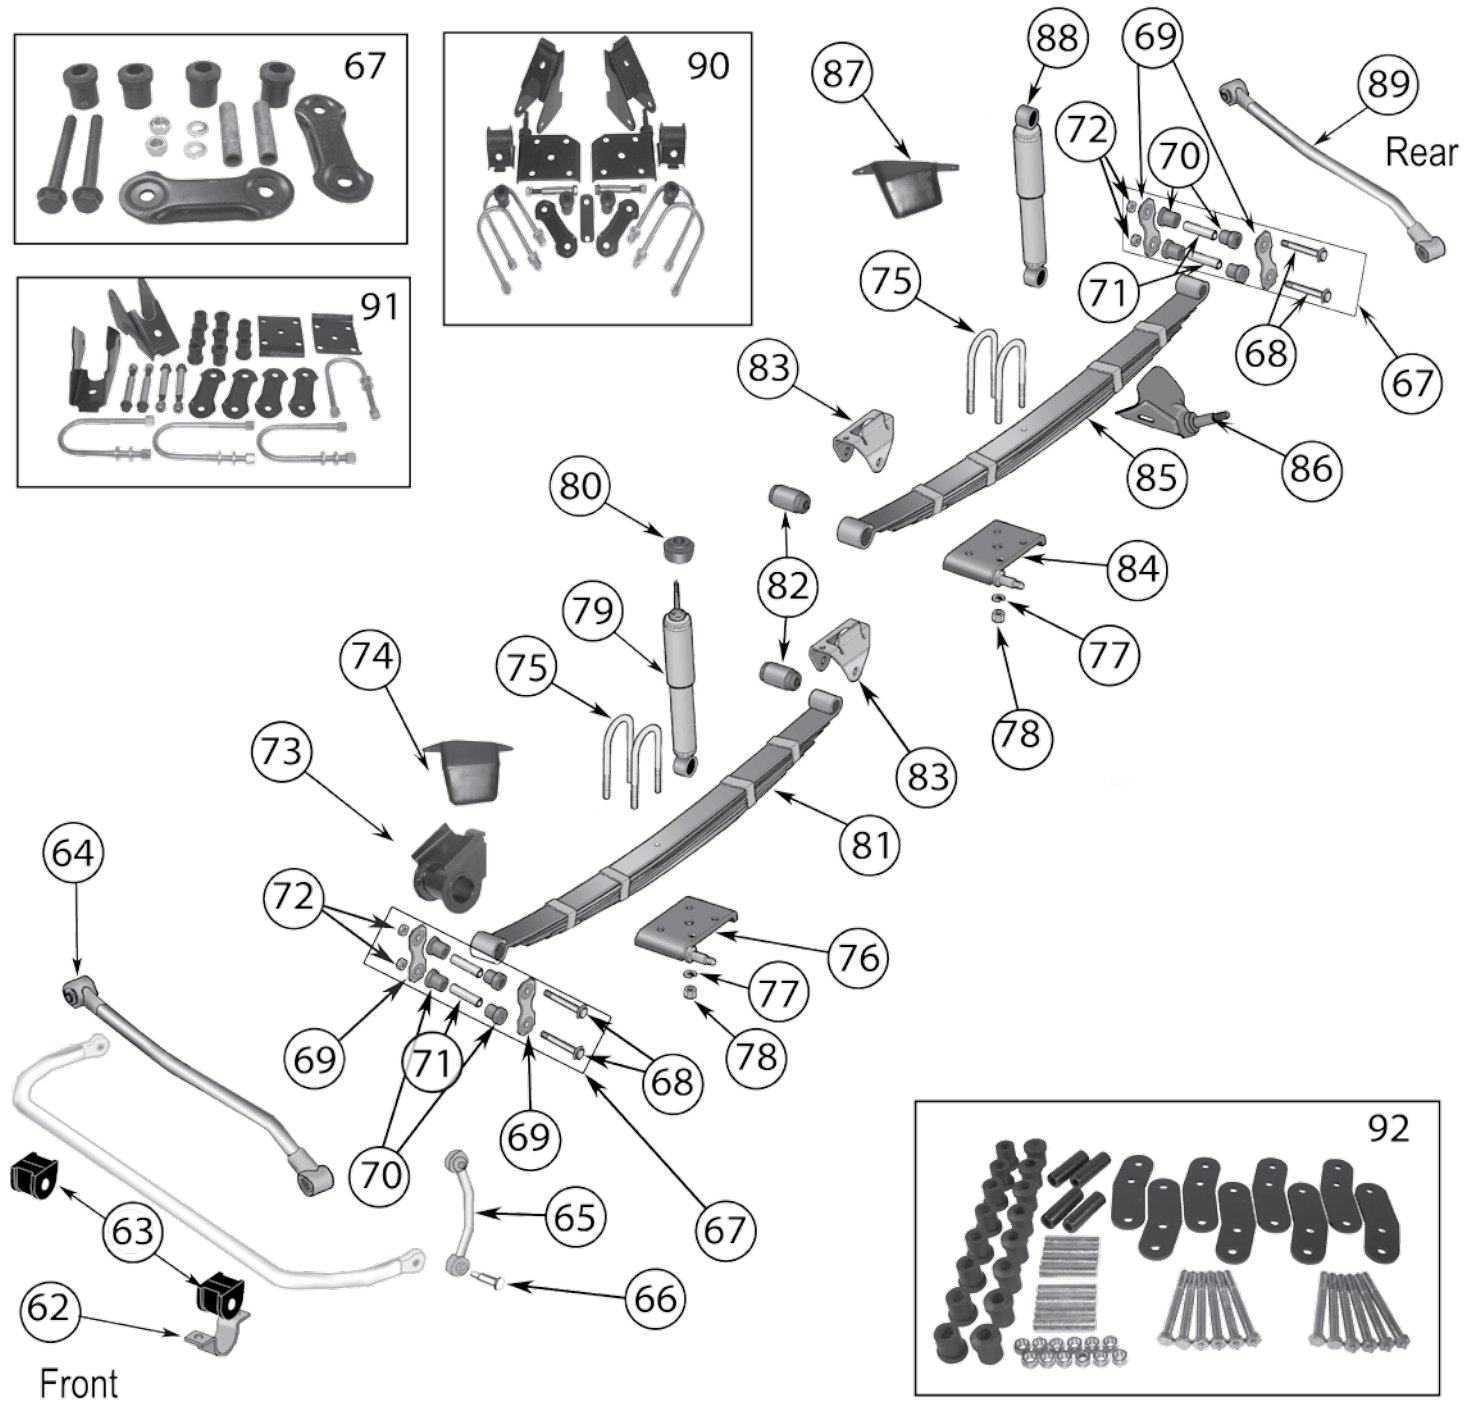

Continued on Next Page

SUSPENSION

YJ Wrangler - 1987-1995 (Continued)