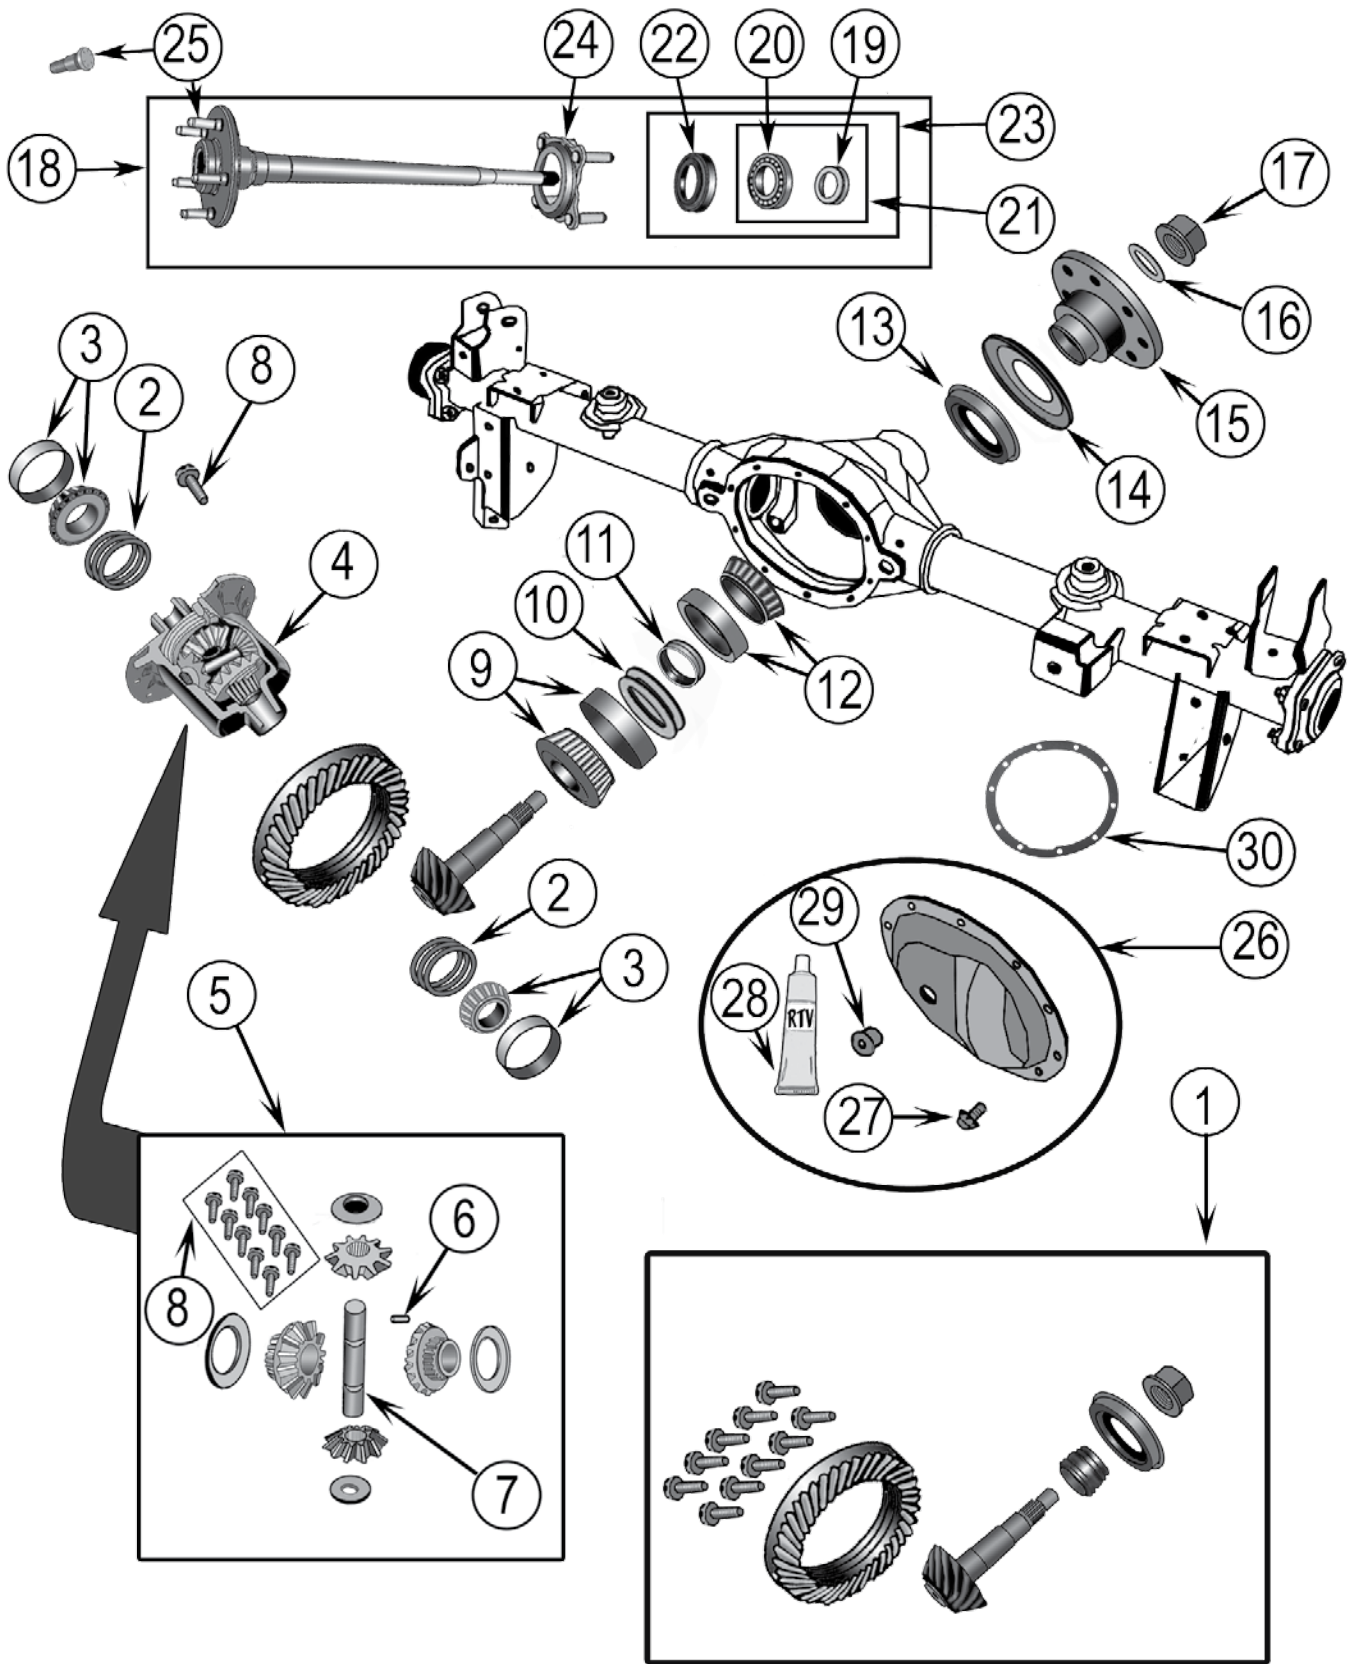

ITEM #	DESCRIPTION	COMMENTS	RATIO	INCLUDES	REPLACES PART #
1	Ring & Pinion Set		3.21 4.10		68003525AA * 68003538AA *
2	Bearing Set, Differential	Includes 2 Bearings & 2 Cups	All		J8126500
3	Shim Set, Carrier		All		83503004
4	Case Assembly, Differential		All		5012808AB
5	Gear Set, Differential		All		68003527AA
6	Pin, Differential Shaft		All		J0636360
7	Shaft, Differential		All		68003531AA *
8	Bolt Kit, Ring Gear	Includes 10 @ 7/16"-20 Bolts	All		5012810AC
9	Bearing Set, Pinion	Inner	All		4746979
10	Shim Set, Pinion	.035" - .039" .040" - .044" .045" - .049" .050" - .054"	All All All All		4856368 4856369 4856370 4856371
11	Spacer, Pinion Crush		All		5183525AA
12	Bearing Set, Pinion	Outer	All		4864210
13	Seal, Pinion		All		68003265AA
14	Slinger, Pinion		All		4746867
15	Flange, Driveshaft		All		68003262AA
16	Washer, Yoke		All		1795175
17	Nut, Pinion		All		5191197AA
18	Axle Shaft Assembly	Left Right	All All	19, 20, 22, 24 19, 20, 22, 24	68003533AA 68003534AA
19	Retaining Ring, Axle Shaft		All		83503077
20	Bearing, Axle Shaft		All		83503064
21	Bearing & Retainer Kit, Axle Shaft		All	19, 20	994262K
22	Seal, Axle Shaft		All		68003270AA
23	Axle Shaft Bearing Kit		All	19, 20, 22	D44JKBK
24	Retainer, Axle Shaft		All		68008523AA
25	Stud, Wheel		All		6036424AA
26	Cover, Differential		All		68003532AA *
27	Bolt, Differential Cover	10 Required	All		J0273573
28	RTV Silicone Sealant		All		J8993317
29	Plug, Differential Cover	Metal	All		5137582AA
30	Gasket, Differential Cover	Paper	All		35AXCG

* This Part # not currently carried by Crown Automotive