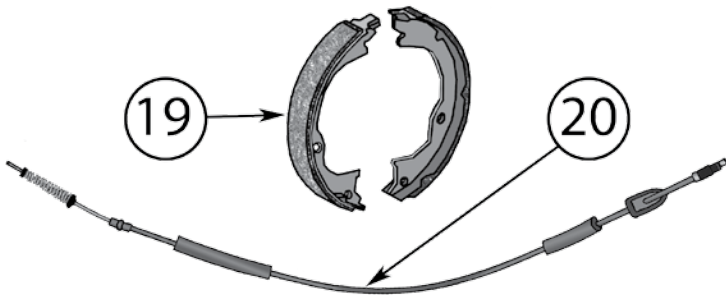

* This Part # not currently carried by Crown Automotive

Front Disc Brakes

Rear Disc Brakes

Parking Brakes

Hydraulics & Miscellaneous

ITEM #	DESCRIPTION	YEARS	POSITION	NOTES	REPLACES PART #
1	Brake Pad Set	07/15	Front		5191217AA
2	Brake Rotor	07/15	Front		5105514AA
3	Brake Caliper	07/15	Right Front	Less Pads	5191238AA
		07/15	Left Front	Less Pads	5191239AA
4	Brake Caliper Rebuild Kit	07/15	Front	Includes 1 Piston, 1 Seal, 1 Boot	5191212AA
5	Brake Hose	07/15	Left Front		5105603AD
		07/15	Right Front		5105604AD
6	Bleeder Screw	07/15	Front	M7x1.00	5191242AA
7	Wheel Bearing	07/15	Front		5105586AA
8	Hub Snap Ring	07/15	Front		MB303868
9	Brake Pad Set	07/15	Rear	w/ 10.31" Rotors	5191271AB
		07/15	Rear	w/ 11.89" Rotors	68028671AA
10	Brake Rotor	07/15	Rear	w/ 10.31" Rotors	5105515AA
		07/15	Rear	w/ 11.89" Rotors	4743999AA
11	Brake Caliper	07/15	Left Rear	w/ 10.31" Rotors; Less Pads	5191267AA *
		07/15	Left Rear	w/ 11.89" Rotors; Less Pads	68020261AB
		07/15	Right Rear	w/ 10.31" Rotors; Less Pads	5191268AA *
		07/15	Right Rear	w/ 11.89" Rotors; Less Pads	68020252AB
12	Brake Hose	07/12	L or R Rear	w/ Rear Disc Brakes	5085960AC
		13/15	L or R Rear	w/ Rear Disc Brakes w/ 11.89" Rotor	5085960AC
13	Brake Shoe Set	08/15	Rear	w/ Rear Drum Brakes	5191306AA
14	Brake Drum	08/15	Rear		5105617AB
15	Wheel Cylinder	08/15	L or R Rear	w/ Rear Drum Brakes	5191305AA
16	Hub Assembly	2008	Rear	w/ Rear Drum Brakes w/ Front Wheel Drive	4766719AA
		09/15	Rear	w/ Front Wheel Drive	4766719AA
		07/15	Rear	w/ All Wheel Drive	5105770AD
17	Brake Master Cylinder	07/15		w/ LHD	5175093AA
18	Brake Light Switch	07/08			56045043AG
		09/15			56054001AB
19	Parking Brake Shoe Set	07/15	Rear	w/ Rear Disc Brakes	5191215AA
20	Parking Brake Cable	07/08	Left Rear		4877017AB
		09/15	Left Rear	w/ Rear Disc Brakes	4877017AB
		07/08	Right Rear	w/o Freedom-Drive II Package	4877016AB
		09/15	Right Rear	w/ Rear Disc Brakes w/o Freedom-Drive II Package	4877016AB