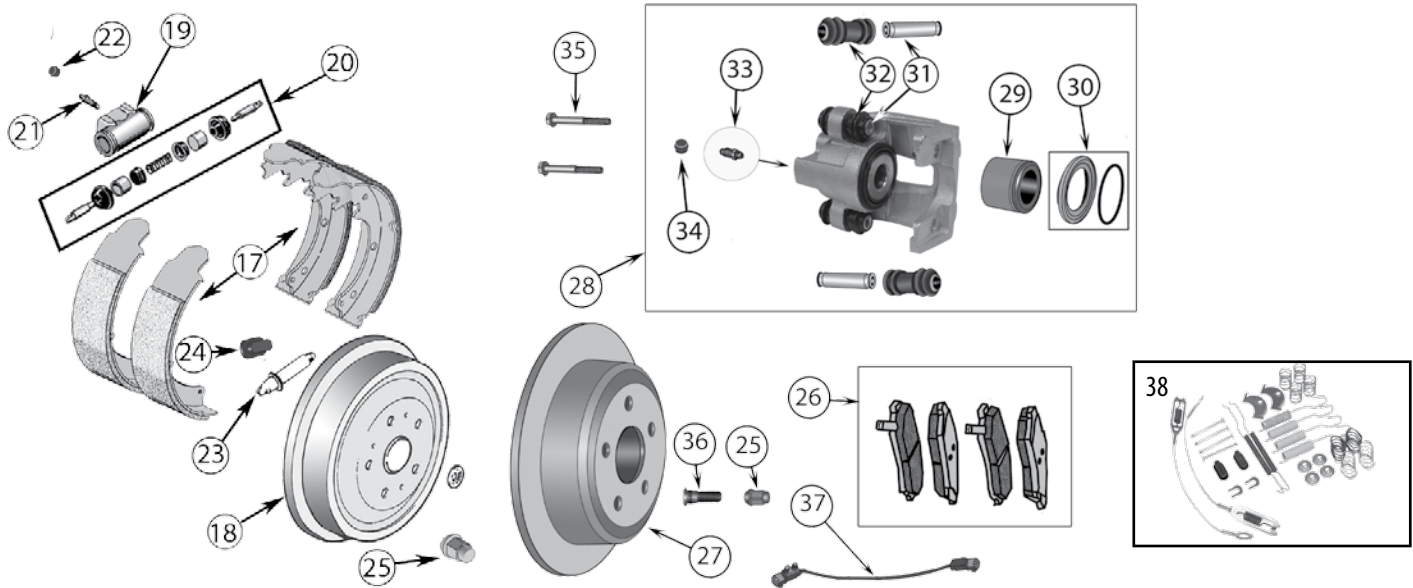

ITEM #	DESCRIPTION	YEARS	POSITION	COMMENTS	REPLACES PART #
1	Brake Pad Set	93/98	Front	Semi-Metallic	5252531
2	Brake Rotor	93/98	Front	2 Piece Composite Type	52005000
	Drilled & Slotted Rotor Set	93/98	Front	Includes Left & Right Rotors	RT31002
3	Brake Caliper	93/98	Left Front	Less Pads	5252985
		93/98	Right Front	Less Pads	5252984
4	Caliper Rebuild Kit	93/98	Front	Includes 1 Piston, 1 Seal and 1 Boot	5252614
5	Caliper Seal Kit	93/98	Front	Includes 1 Seal and 1 Boot	J8133852
6	Caliper Support Spring	93/98	Front	"Anti-Rattle Clip"	J3239865
7	Caliper Bolt	93/98	Front		5253000
8	Caliper Bushing	93/98	Front		4383471
9	Caliper Sleeve	93/98	Front		4423573
10	Bleeder Screw	93/98	Front	3/8"-24 Threads	J8129722
11	Bleeder Screw Cap	93/98	F or R		5093278AB
12	Hub Assembly	93/98	Front		53007449
13	Wheel Stud	93/98	Front		53007463
14	Knuckle to Hub Bolt	93/98	Front		34201535
15	Hub Nut	93/98	Front		J4200095
16	Hub Nut Retainer	93/98	Front		J4200097