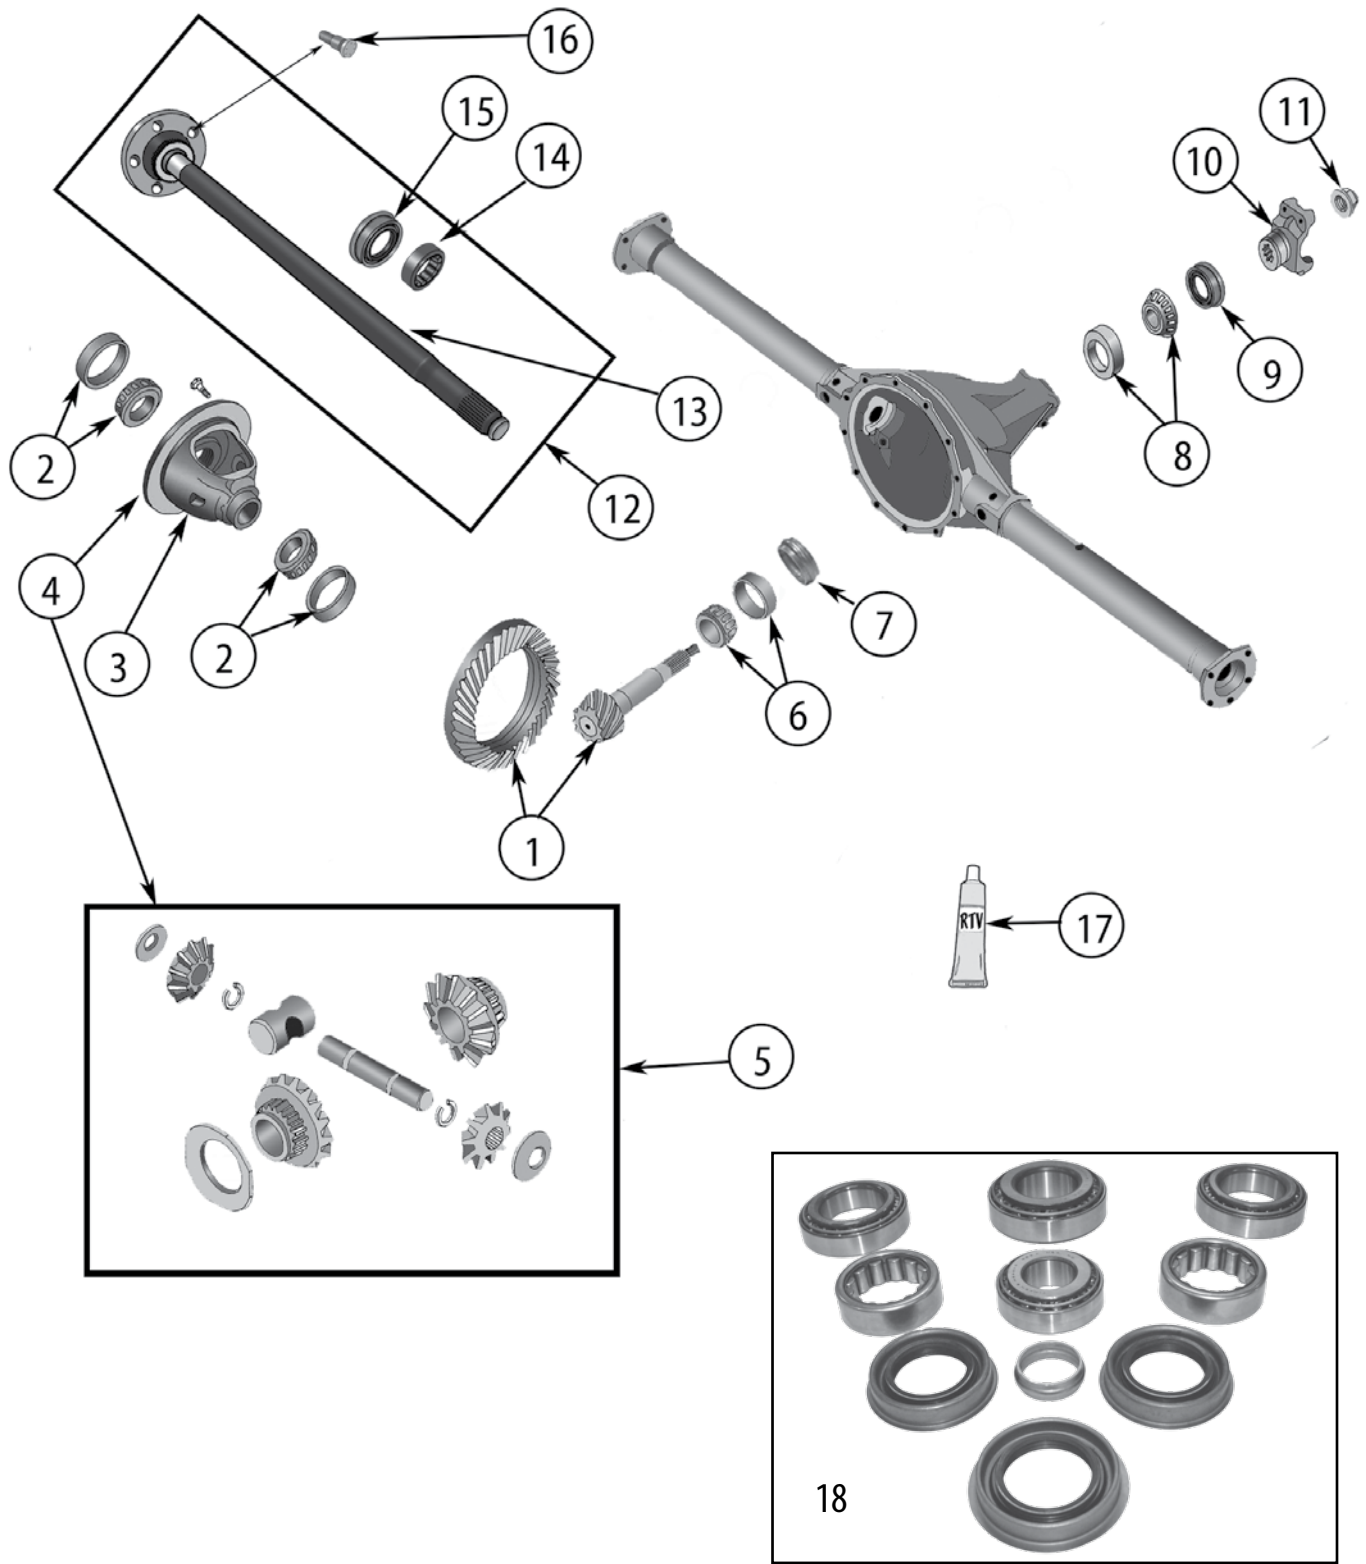

ITEM #	DESCRIPTION	COMMENT	YEARS	INCLUDES	REPLACES PART #
1	Ring & Pinion Set	3.07 Ratio	91/01		4728707*
		3.55 Ratio	91/01		4856540
		4.10 Ratio	90/01		4720973
2	Bearing Set, Differential	Includes 2 Bearings & 2 Cups	91/01		4864213
3	Case, Differential	Standard; w/ 27 Spline Axle Shafts	91/95		4384220*
		Standard; w/ 29 Spline Axle Shafts	96/01		52098776*
4	Case Assembly, Differential	Trac-Lok; w/ 27 Spline Axle Shafts	91/95		52068451*
		Trac-Lok; w/ 29 Spline Axle Shafts	96/01		52098778
5	Gear Set, Differential	Standard; w/ 27 Spline Axle Shafts	91/95		4762774
		Standard; w/ 29 Spline Axle Shafts	96/01		4883087
6	Bearing Set, Pinion	Inner	91/01		4746979
7	Spacer, Pinion Crush		91/01		3507575
8	Bearing Set, Pinion	Outer	91/01		5252508
9	Seal, Pinion		91/01		52067595
10	Yoke, Pinion	2.75" Long	91/96		53007787
		3" Long	94/01		52068839
11	Nut, Pinion		91/01		6028041 *
12	Axle Shaft Assembly	Left or Right, w/ 27 Spline Axle Shafts	91/95	14, 15	53008134K
13	Axle Shaft	Left or Right, w/ 27 Spline Axle Shafts	91/95		53008134
		Left or Right, w/ 29 Spline Axle Shafts	96/01		5018393AA
14	Bearing, Axle Shaft		91/01		3507898AB
15	Seal, Axle Shaft		91/00		4137426
			2001		52070427AB
16	Stud, Wheel		91/01		83503053
17	RTV Silicone Sealant		91/01		J8993317
18	Bearing & Seal Master Kit		91/00		C825MASKIT

* This Part # not currently carried by Crown Automotive