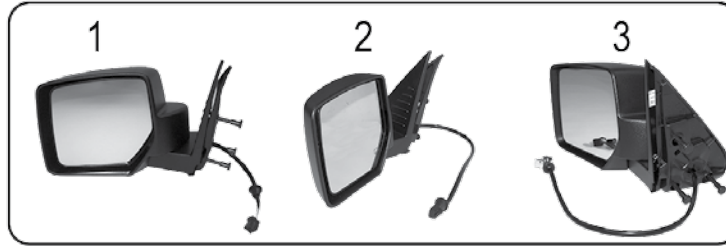

ITEM #	DESCRIPTION	POSITION	YEARS	FINISH	COMMENTS	REPLACES PART #
1	Side Mirror	Left	08/09	Textured Black	Power, Manual Folding w/o Driver Memory	57010077AE
		Right	08/09	Textured Black	Power, Manual Folding w/o Driver Memory	57010076AE
2	Side Mirror	Left	08/10	Textured Black	Power, Heated, Manual Folding w/ One-Touch Up/Down Front Windows	57010185AC
		Right	08/10	Textured Black	Power, Heated, Manual Folding w/ One-Touch Up/Down Front Windows	57010098AC
3	Side Mirror	Left	08/10	Textured Black	Power, Heated, Manual Folding w/ Driver Memory	57010187AC
		Right	08/10	Textured Black	Power, Heated, Manual Folding w/ Driver Memory	57010078AC
4	Rearview Mirror Mount Kit		08/09		Includes Mirror Button, Adhesive, and Cleaning Solution	55076401