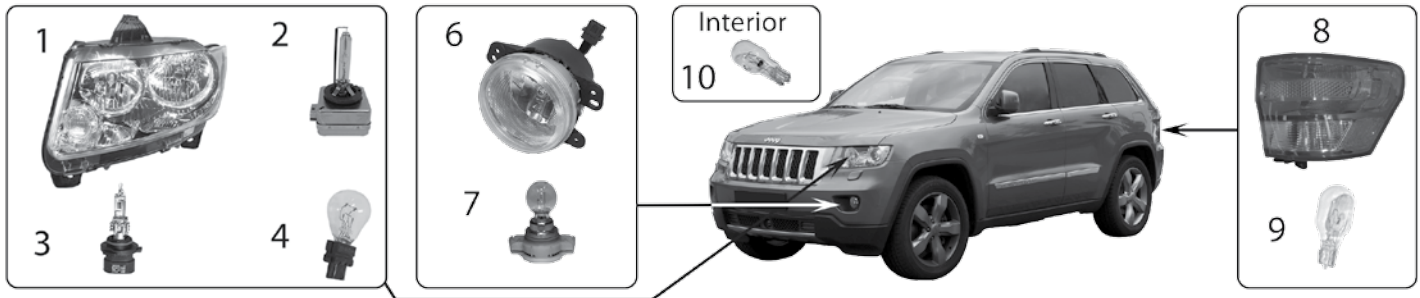

ITEM #	DESCRIPTION	POSITION	YEARS	COMMENTS	REPLACES PART #
1	Headlight Assembly	Left	11/12	w/ Halogen Bulbs; Includes Bulbs	55079379AE
		Right	11/12	w/ Halogen Bulbs; Includes Bulbs	55079378AE
2	Headlight Bulb	Left or Right	11/13	w/ HID; D1S Bulb	4865941AC
3	Headlight Bulb	Left or Right	11/13	High Beam; 9005 Bulb	154846AA
		Left or Right	14/15	w/ SRT8 Package; High Beam; 9005 Bulb	154846AA
4	Bulb	Left or Right	11/15	Rear Side Marker, Rear Turn Signal, Brake Light; 3157 Bulb	L0003157
6	Fog Light	Left or Right	11/13	Includes Bulb	5182026AA
7	Fog Light Bulb	Left or Right	11/13	PSX24W Bulb	L000PSX24W
		Left or Right	14/15	w/ SRT8 Package; PSX24W Bulb	L000PSX24W
8	Tail Light	Left	11/13	Includes Bulbs	55079421AF
		Right	11/13	Includes Bulbs	55079420AG
9	Bulb	Left or Right	11/15	Reverse Light; 921 Bulb	L0000921
10	Bulb	Interior	11/14	Floor Courtesy Light; 906 Bulb	G9436750