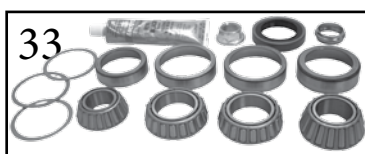

ITEM #	DESCRIPTION	COMMENT	YEARS	RATIO	INCLUDES	REPLACES PART #
19	Strap & Bolt Kit, U-Joint	Hex Head Bolts	97/06	All		4006698K
		12-Point Head Bolts	97/06	All		4006928K
20	Nut, Pinion		97/06	All		J3182601
21	Axle Shaft	Right; w/ or w/o ABS	97/02	All	22	4713192
		Left; w/ or w/o ABS	97/02	All	22	4713193
		Right; w/ ABS	03/04	All	22	5086640AA
		Left; w/ ABS	03/04	All	22	5086641AA
		Right; w/o ABS	03/06	All	22	5103014AA
		Left; w/o ABS	03/06	All	22	5103015AA
22	Stud, Wheel		97/02	All		83503053
			03/06	All		53007463
23	Seal, Axle Shaft		97/06	All		4856336
24	Bearing, Axle Shaft		97/06	All		J8134036
25	Retainer, Axle Shaft	C-Clip	97/06	All		5252505
26	Axle Shaft Bearing Kit		97/06	All	23, 24, 25	8134036K
27	Gasket, Differential Cover	Paper	97/06	All		35AXCG
28	Differential Cover Plug	Rubber	97/06	All		5252504
29	RTV Silicone Sealant		97/06	All		J8993317
30	Bearing & Seal Master Kit		97/06	All	2, 13, 14, 16, 17, 20, 23, 27	D35MASKIT
31	Ring & Pinion Master Kit	Uses 3/8" Ring Gear Bolts	97/10-1-00	3.07 (43-14)	1, 13, 14, 15, 16, 17, 27	7072441X
		Uses 3/8" Ring Gear Bolts	97/10-1-00	3.55 (41-11)	1, 13, 14, 15, 16, 17, 27	7072443X
		Uses 3/8" Ring Gear Bolts	97/10-1-00	4.11 (37-9)	13, 14, 15, 16, 17, 27	7072444X
32	Pinion Bearing & Seal Kit		97/06	All	1, 13, 14, 15, 16, 17, 27	D35PBK
33	Pinion & Carrier Bearing Kit		97/06	All	2, 13, 14, 15, 16, 17, 20, 29	3171166K
34	U-Bolt Yoke Kit		97/06	All		D35YOKEUBK
35	Pinion & Differential Shim Kit		97/06	All	3, 15	5017214AA
36	HD Performance Axle Kit	w/ or w/o ABS	97/02	All		RT23001