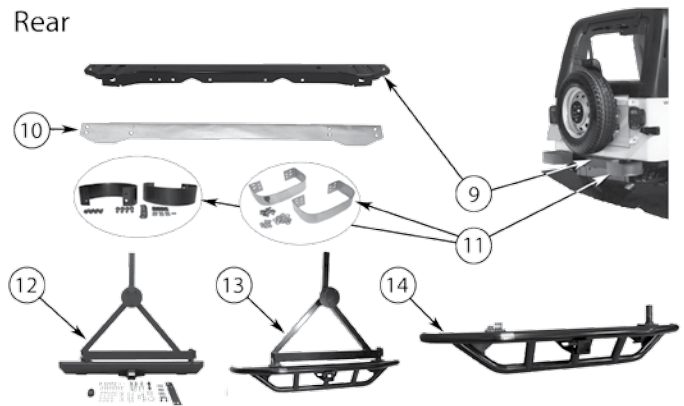

Rear

ITEM #	DESCRIPTION	LOCATION	YEARS	COLOR	COMMENTS	REPLACES PART #
1	Bumper	Front	87/95	Black		55234777
2	Bumper	Front	87/95	Polished Stainless		RT34038
3	Bumper	Front	87/95	Polished Stainless	Racing Bumper w/ Holes	RT34037
4	HD Bumper	Front	87/95	Textured Black	Tubular Steel	RT20009
5	Bumper Overlay	Front	87/95	Polished Stainless		RT34039
6	Bumper Extension	Front	L or R	87/95		52040027
7	Bumper Extension Kit	Front	L & R	87/95	Set of 2 w/ Hardware	82200529
8	Bumper Kit	Front	L & R	87/95	Black	Includes Bumper, 2 End Caps, Hardware 55234777K
9	Crossmember	Rear	87/95			52058121AB
10	Bumper Overlay	Rear	87/95	Polished Stainless		RT34040
11	Bumperette Set	Rear	L & R	87/95	Polished Stainless	Set of 2 RT20020
		Rear	L & R	87/95	Black	Set of 2 5355457K
12	HD Bumper & Tire Carrier	Rear	87/95	Textured Black	Plate Steel	RT20005
13	HD Bumper & Tire Carrier	Rear	87/95	Textured Black	Tubular Steel	RT20004
14	HD Bumper	Rear	87/95	Textured Black	Tubular Steel	RT20010