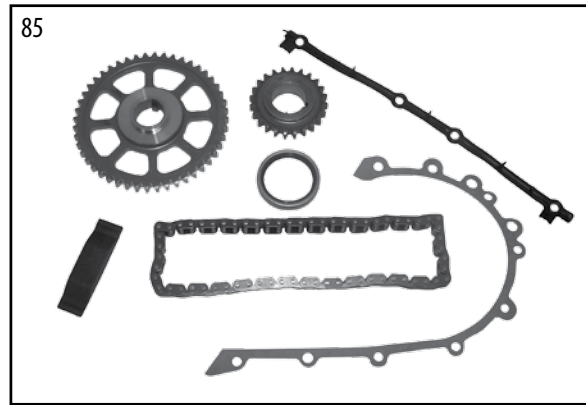

ITEM #	DESCRIPTION	YEARS	COMMENTS	REPLACES PART #
62	Crankshaft Pilot Bearing	87/91 92/06		33004041 53009181
		92/06	TJ, XJ; Bearing w/ Sleeve	53009180AB
63	Flywheel Ring Gear	87/06	w/ Manual Transmission	J3179741