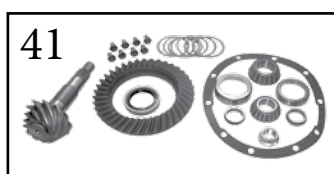

ITEM #	DESCRIPTION	COMMENTS	YEARS	RATIO	INCLUDES	REPLACES PART #
23	Axle Shaft Assembly	Right (28.85" Long)	87/89	All	24, 25, 30	83502882
		Left (30.35" Long)	87/89	All	24, 25, 30	83502883
24	Axle Shaft	Right (28.85" Long)	87/89	All		53000403
		Left (30.35" Long)	87/89	All		53000404
		Right w/o ABS (29.04" Long)	1990	All		5252956
		Left w/o ABS (30.54" Long)	1990	All		5252957
		Right (29.04" Long)	91/92	All		5252948
		Left (30.54" Long)	91/92	All		5252949
		Right (29.00" Long)	93/95	All		4713192
	Left (30.62" Long)	93/95	All		4713193	
25	Stud, Wheel		87/95	All		83503053
26	Retainer, Axle Shaft		87/89	All		83503022
27	Seal, Axle Shaft	Outer	87/89	All		53000477
			90/95	All		4856336
28	Bearing, Axle Shaft		87/89	All		53000475
			90/95	All		J8134036
29	Retaining Ring, Axle Shaft		87/89	All		83503054
30	Bearing & Retainer Kit, Axle Shaft		87/89	All	26, 27, 28, 29	83501451
31	Bearing Kit, Axle Shaft		87/89	All	27, 28, 39	53000475K
32	Retainer, Axle Shaft	C-Clip	90/95	All		5252505
33	Axle Shaft Bearing Kit		90/95	All	27, 28, 32	8134036K
34	Cover, Differential Case		87/95	All	34, 36	83505125
35	Gasket, Differential Cover	Paper	87/95	All		35AXCG
36	Plug, Differential Cover		87/95	All		5252504
37	RTV Silicone Sealant		87/95	All		J8993317
38	HD Performance Axle Kit		93/95	All		RT23001
39	Bearing & Seal Master Kit		90/95	All	2, 14, 15, 17, 18, 21, 27, 28, 35	D35MASKIT
40	Ring & Pinion Master Kit		87/95	3.07	1, 14, 15, 17, 18, 35	7072441X
41	Ring & Pinion Master Kit		87/95	3.55	1, 14, 15, 17, 18, 35	7072443X
42	Ring & Pinion Master Kit		87/95	4.11	1, 14, 15, 17, 18, 35	7072444X
43	Pinion Bearing & Seal Kit		87/95	All	14, 15, 17, 18, 35	D35PBK
44	Pinion & Carrier Bearing Kit		87/95	All	2, 3, 15, 16, 17, 18, 21, 37	3171166K
45	U-Bolt Yoke Kit	w/ 3.219" U-Joint Length	87/95	All		D35YOKEUBK
46	Pinion & Differential Shim Kit		87/90	All	3, 16	5017214AA