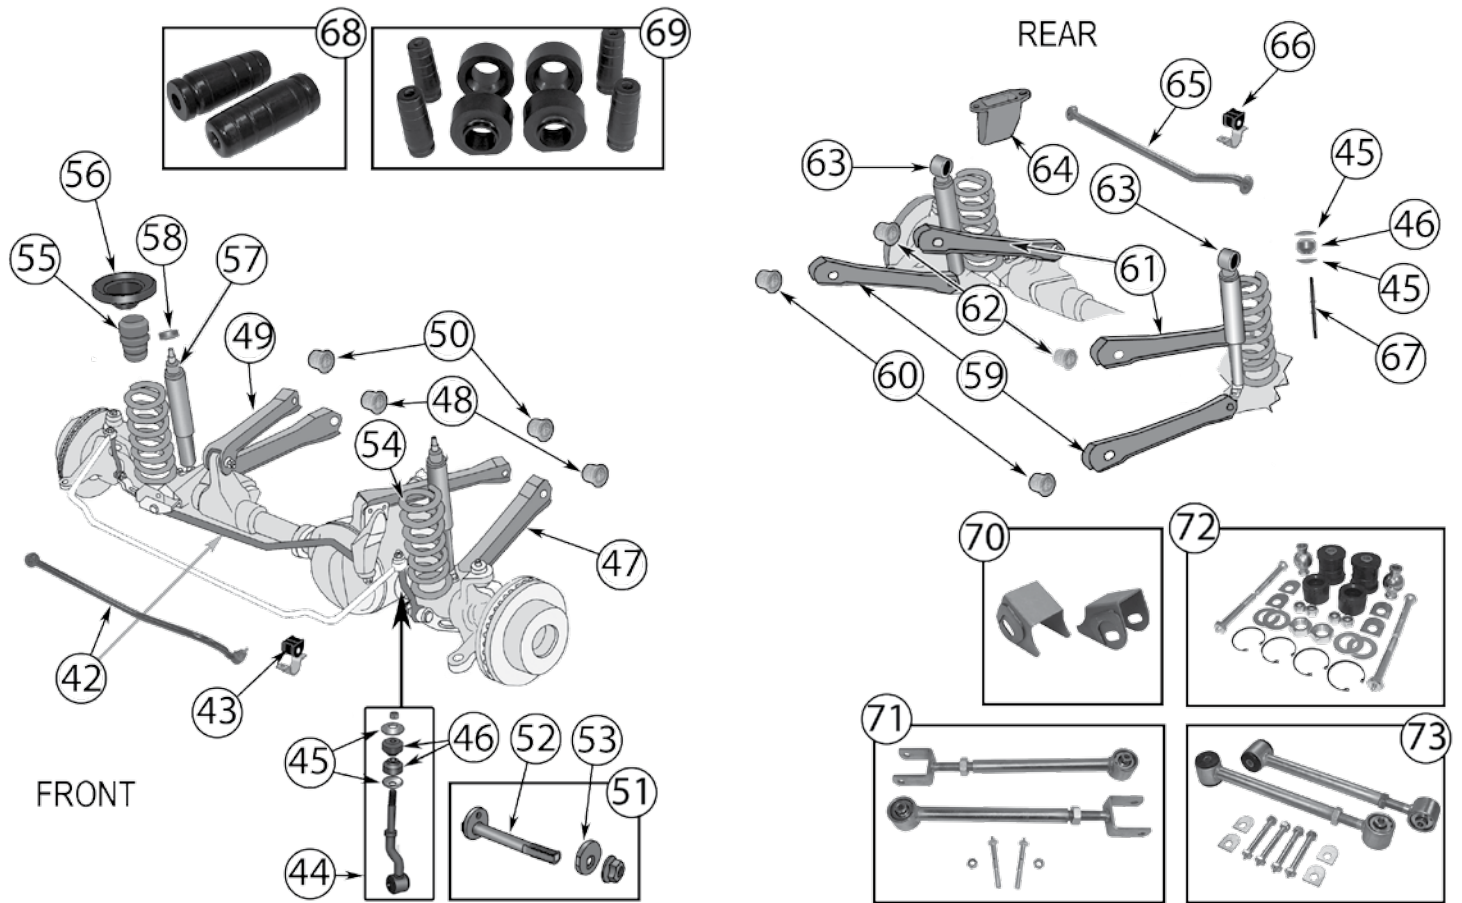

SUSPENSION

ZJ Grand Cherokee - 1993-1998 (Continued)

ITEM #	DESCRIPTION	POSITION	YEARS	MODEL	COMMENTS	REPLACES PART #
42	Track Bar	Front	93/98	All	LHD	52088432
		Front	94/98	All	RHD	53054317
	Heavy Duty Adjustable Track Bar	Front	93/98	All	LHD; w/ 2.75" to 5" Lift	RT21017
43	Sway Bar Bushing	Front	93/98	All	1.02" ID	52005653
		Front	96/98	ZG	1.08" ID	52088524
44	Sway Bar Link	Front, Left or Right	93/95	All		52037849
	Sway Bar Link Kit	Front, Left or Right	93/95	All	Includes 1 Link, Grommets, Retainers, and Nut; 8.25" Long	
	Sway Bar Link	Front, Left or Right	96/98	All		52037849K
	Performance Sway Bar Link	Front, Left or Right	93/95	All		52088437
	Performance Sway Bar Link Kit	Front, Left & Right	93/95	All	w/ Polyurethane Bushings & Boots; 8.25" Long	RT21019
	Performance Sway Bar Link	Front, Left or Right	96/98	All	w/ Polyurethane Bushings & Boots; 8.25" Long	RT21020
	Performance Sway Bar Link Kit	Front, Left & Right	96/98	All	w/ Polyurethane Bushings & Boots	RT21041
				w/ Polyurethane Bushing & Boots	RT21044