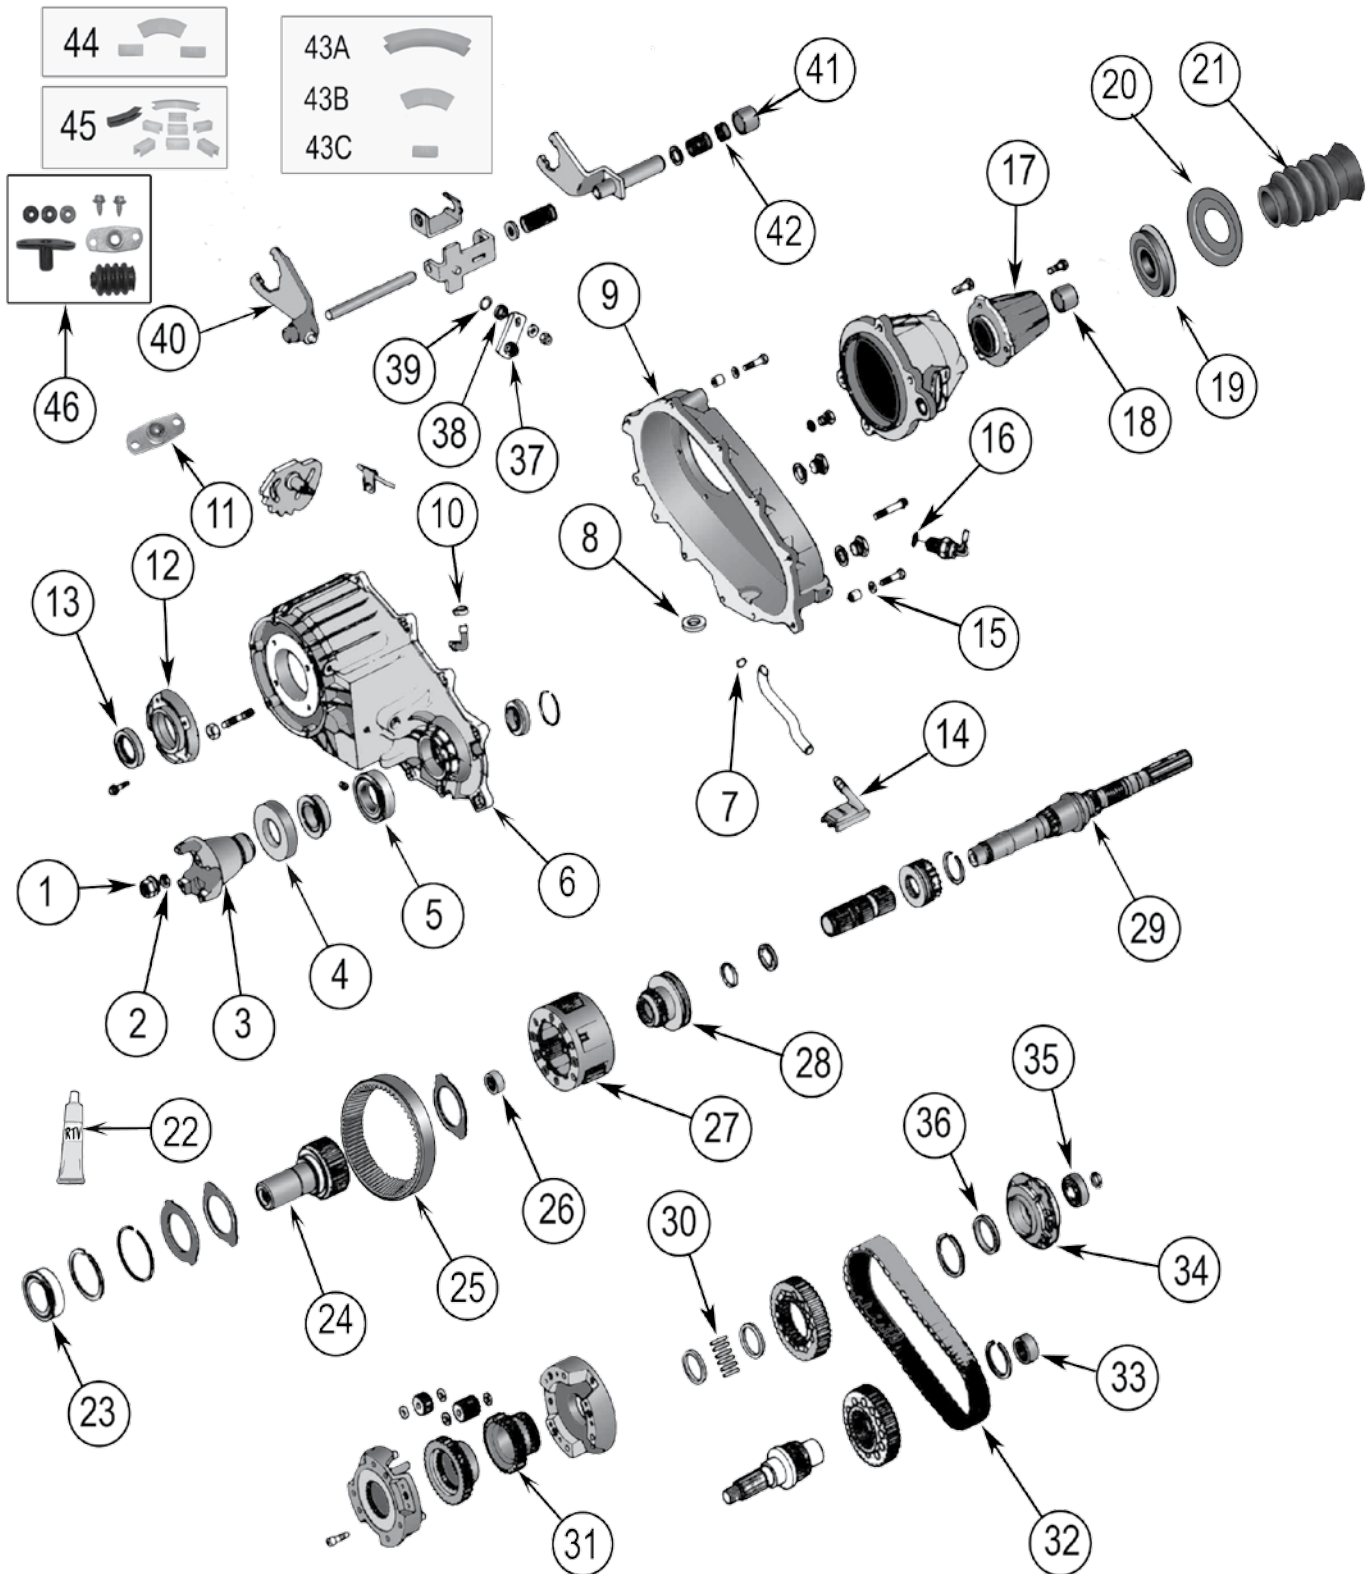

ITEM #	DESCRIPTION	YEAR/MODEL	REPLACES PART #
1	Nut, Front Yoke	All	4167924
2	Washer Seal, Yoke	All, Rubber	4210973
3	Yoke, Transfer Case	87/95 XJ, ZJ 96/01 XJ, ZJ	4856142 4798138
4	Seal, Output, Front	87/95 96/07	4762899 4798125
5	Bearing, Front Output	All, Front	83300000
6	Case Half, Front	93/95 ZJ	4638947
7	O-Ring, Oil Pickup Tube	All	4338942
8	Magnet	All	3681601
9	Case Half, Rear	87/04 XJ, ZJ, WJ	4886373AA
10	Clamp	87/90	J4006047
11	Bearing, Shift	87/01 XJ, ZJ	52078134
12	Retainer, Bearing	87/90 91/07	4338972 4338973
13	Seal, Input	87/93 XJ 93/98 ZJ, 94/01 XJ, 99/01 WJ, 02 KJ 02/04 WJ, 03/07 KJ	J5359457 4167929 5019020AA
14	Filter, Transfer Case Oil	All	4338943
15	Washer	All	83503512 *
16	Seal, Vacuum Switch	All	4338956
17	Extension, Case	87/96 XJ, ZJ	83503156
18	Bushing, Extension Housing	87/99 XJ, 93/96 ZJ	J8134490
19	Seal, Rear Output	87/93 XJ 94/95 XJ 96/01 XJ 93/95 ZJ 96/98 ZJ, ZG 99/04 WJ 02/07 KJ	83501389 4638904 4798117 4638904 4798117 4798117 5072307AA
20	Slinger	94/04 XJ, ZJ, WJ	5016615AA
21	Boot, Driveshaft	94/04 XJ, ZJ, WJ	4798123
22	Sealant, RTV	All	J8993317
23	Bearing, Input Shaft	87/93, Front 94/07, Front	4338891 4746155

* This Part # not currently carried by Crown Automotive

Continued to Next Page . . .