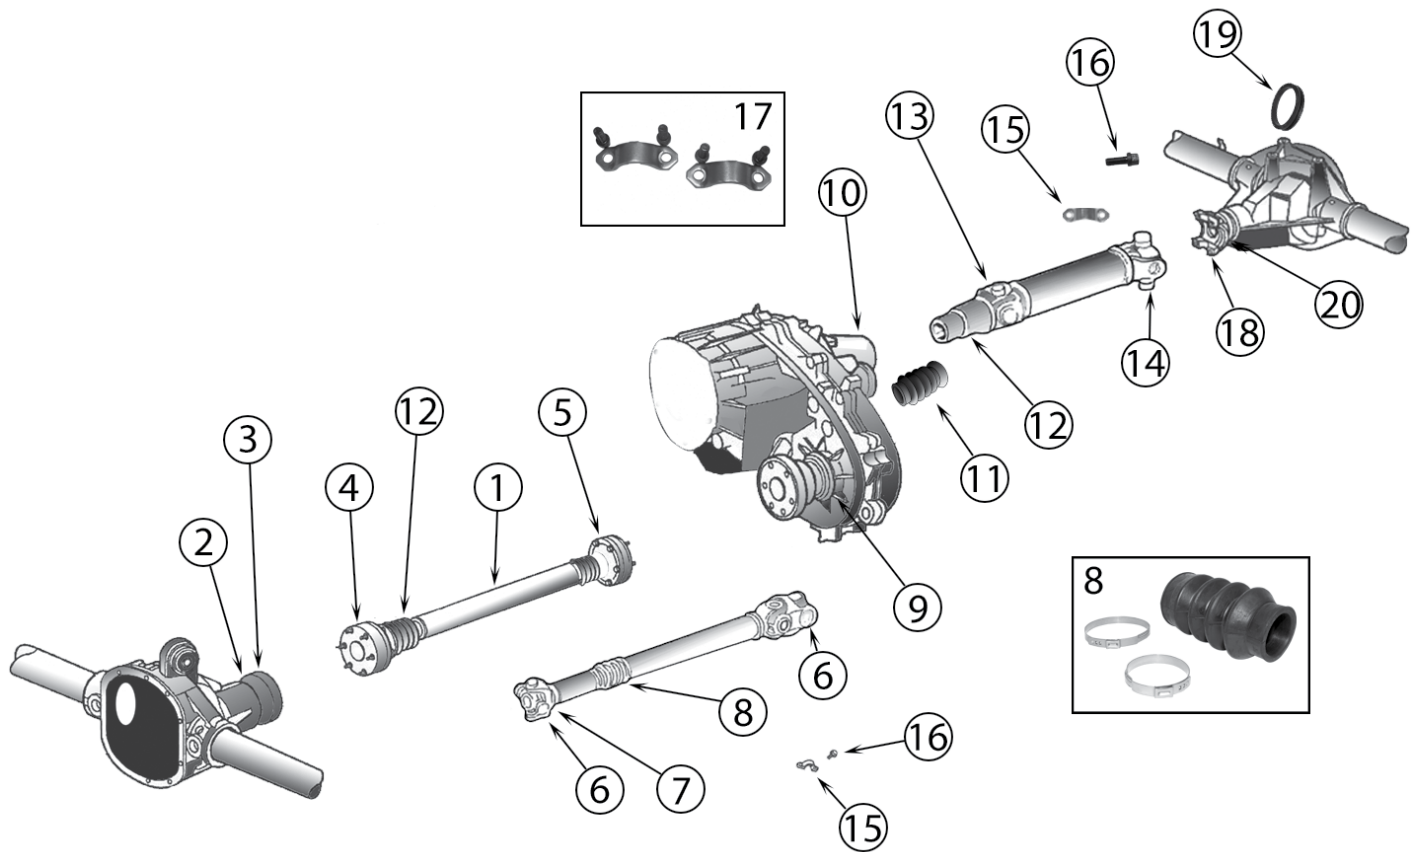

ITEM #	DESCRIPTION	YEARS	ENGINE	TRANSFER CASE	COMMENTS	REPLACES PART #
1	Drive Shaft, Front	99/12-12-00	4.0L	All	34.625" Collapsed	52099497AC
		12-13-00/04	4.0L	All		52105884AA *
		99/00	4.7L	All	33.250" Collapsed	52099498AD
		01/04	4.7L	All	32" Collapsed	52853500AA
		99/00	3.1L Diesel	All	31.65" Collapsed	52099499AG
2	Seal, Pinion, Front	99/00	All	All		5012454AB
		01/04	All	All		5066446AA
3	Yoke, Pinion, Front	99/00	All	All		5012444AA
		2001	All	All	w/ CV Style Yoke	5012444AA
4	CV Joint Repair Kit	99/04	All	All	Front Drive Shaft; Axle End	520994FRK
5	CV Joint Repair Kit	99/04	All	All	Front Drive Shaft; Transfer Case End	520994RRK
6	U-Joint, Front Drive Shaft	01/04	4.7L	All	Sealed; 1310 Series	4882793
		01/04	4.7L	All	Greasable; 1310 Series	J8126614
		01/04	4.7L	All	Spicer Greasable; 1310 Series	8126614SP

* This Part # not currently carried by Crown Automotive