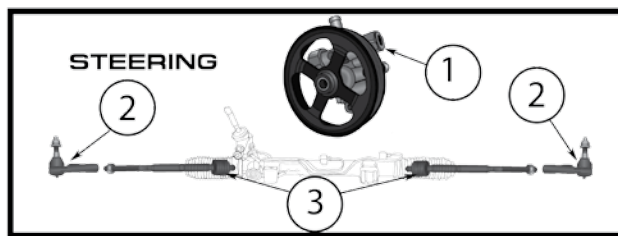

ITEM #	DESCRIPTION	POSITION	YEARS	COMMENTS	REPLACES PART #
1	Power Steering Pump		07/15	w/ 2.0L, 2.4L Gas Engines	5105048AC
2	Tie Rod End	Left or Right	07/15		5183761AB
3	Inner Tie Rod	Left or Right	08/15		68019643AB
4	Strut Mount	Front, Left or Right	07/15		5085461AB
5	Strut Mount Bearing	Front, Left or Right	07/15		5085458AA
6	Strut	Front, Left	07/10	w/ Euro Suspension	5105175AG
		Front, Right	07/10	w/ Euro Suspension	5105174AG
		Front, Left	11/2-23-2014	w/ Euro Suspension	5168166AB
		Front, Right	11/2-23-2014	w/ Euro Suspension	5168167AB
7	Coil Spring Isolator	Front, Lower	07/15		5085405AC
8	Ball Joint	Front, Left or Right	07/15	Lower Control Arm	K500063
9	Control Arm	Lower; Front, Left	07/15		5105041AC
		Lower; Front, Right	07/15		5105040AC
10	Sway Bar Link	Front, Left or Right	07/15	Includes Hardware	5174185AC
11	Sway Bar Bushing	Front, Left or Right	07/15		5105103AC
12	Bump Stop	Rear, Left or Right	07/15		5272705AB
13	Shock Absorber	Rear, Left or Right	07/10	w/ Euro Suspension	5105179AG
		Rear, Left or Right	07/10	w/ Touring Suspension	5105178AG
14	Trailing Link	Rear, Left	07/15	w/ Off-Road Package	5105927AB
		Rear, Right	07/15	w/ Off-Road Package	5105930AA
		Rear, Right	07/15	w/o Off-Road Package	5272714AD
		Rear, Left	07/15	w/o Off-Road Package	5272715AD
15	Toe Link	Rear, Left or Right	07/15		5105270AB
16	Lateral Link	Rear, Upper	07/10		5105271AC
17	Lateral Link	Rear, Lower	07/10	w/ Off-Road Package	5105688AB
		Rear, Lower	07/15	w/o Off-Road Package	5105272AE
18	Sway Bar Link	Rear, Left or Right	07/09	Includes Hardware	5174245AD
19	Sway Bar Bushing	Rear, Left or Right	07/09		5105878AA
		Rear, Left or Right	10/10	w/ 2.2L Diesel Engine	5039149AB
		Rear, Left or Right	11/14		5039149AB

* This Part # not currently carried by Crown Automotive