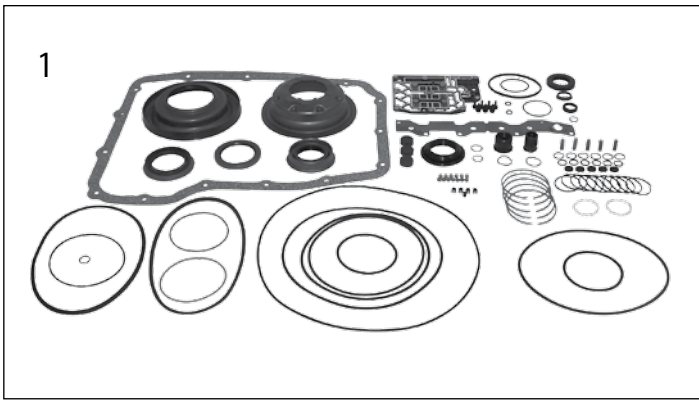

*This Part # not currently carried by Crown Automotive

MANUAL TRANSMISSION NV1500 & NV2500 Transmission Components

DESCRIPTION	VEHICLE	YEAR	COMMENTS	REPLACES PART #
NV1500 - 5-SPEED TRANSMISSION				
Blocking Ring, Synchronizer	KJ	02/02	5 Per Transmission	5013368AA
	KJ	03/04	4 Per Transmission	5013368AA
	KJ	03/04	1 Per Transmission on 5th Gear Synchronizer	5013366AA
NV2550 - 5-SPEED TRANSMISSION				
Blocking Ring, Synchronizer	TJ	03/04	4 Per Transmission	5013368AA
	TJ	03/04	1 Per Transmission on 5th Gear Synchronizer	5013366AA