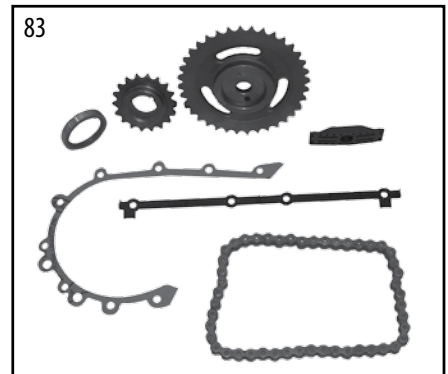

ITEM #	DESCRIPTION	YEARS	COMMENTS	REPLACES PART #
62	Crankshaft Pilot Bearing	87/91 92/06		33004041 53009181
		92/06	TJ, XJ; Bearing w/ Sleeve	53009180AB
63	Flywheel Ring Gear	87/06	w/ Manual Transmission	J3179741