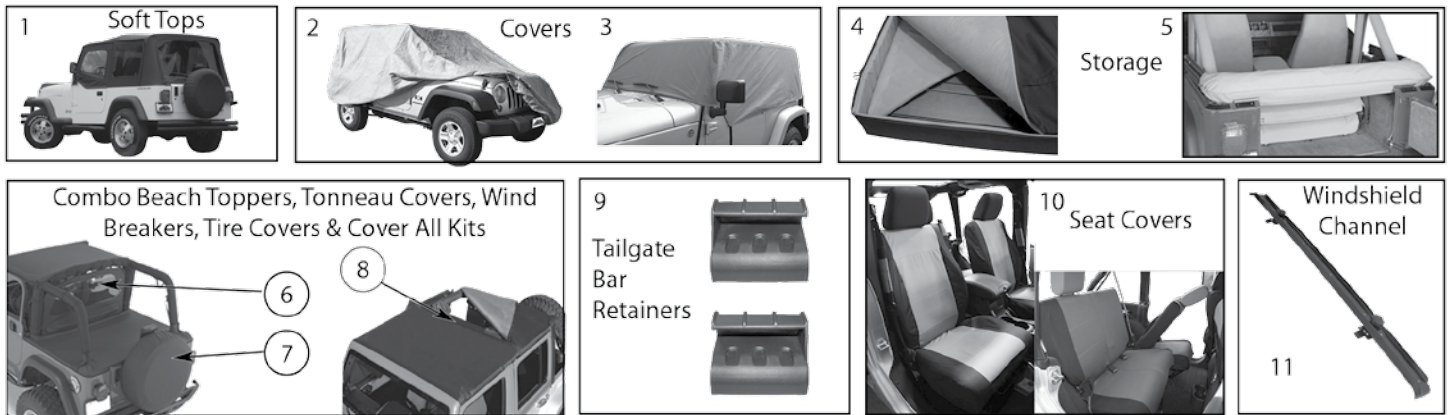

ITEM #	DESCRIPTION	POSITION	COLOR	YEARS	2 OR 4 DOOR	COMMENTS	REPLACES PART #	
1	Sailcloth Soft Top		Black Diamond	07/09	2-Door	w/ Soft Upper Doors; OEM Replacement Soft Top w/ Tinted Windows; Fastens to Factory Framework & Belt Rail System	RT10535T	
			Black Diamond	07/09	4-Door	w/ Soft Upper Doors; OEM Replacement Soft Top w/ Tinted Windows; Fastens to Factory Framework & Belt Rail System	RT10635T	
2	Full Car Cover		Gray	07/15	2-Door	3 Layer; Water Resistant; Includes Lock, Cable & Storage Bag	FC10209	
			Gray	07/15	4-Door	3 Layer; Water Resistant; Includes Lock, Cable & Storage Bag	FC10309	
3	Cab Cover		Gray	07/15	2-Door	4-Layer; Non Water Resistant	CC10509	
	Cab Only Cover		Gray	07/15	4-Door	Cab Only Cover; 4-Layer Grey; Fits Over Factory Soft or Hard Top; Non Water-Resistant	CC10609	
	Cab Cover		Gray	07/15	2-Door	Waterproof	CC10709	
	Cab Cover		Gray	07/15	4-Door	Waterproof	CC10809	
4	Freedom Top Panel Storage Bag		Black	07/15	2 or 4-Door		SB40001	
5	Soft Top Storage Sleeve		Black Diamond	07/15	2-Door		SB20035	
			Khaki Diamond	07/15	2-Door		SB20036	
			Black Diamond	07/15	4-Door		SB30035	
			Khaki Diamond	07/15	4-Door		SB30036	
6	Windbreaker		Black Diamond	07/15	2 or 4-Door	Attaches to Roll Bar, Lower Cutout is Secured w/ Zipper; Clear Plastic Window for Visibility	WB20035	
7	Spare Tire Cover		Black Vinyl	07/15	2 or 4-Door	Fits 27" to 29" Tire	TC272901	
			Gray	07/15	2 or 4-Door	Fits 27" to 29" Tire	TC272909	
			Black Denim	07/15	2 or 4-Door	Fits 27" to 29" Tire	TC272915	
			Spice	07/15	2 or 4-Door	Fits 27" to 29" Tire	TC272937	
			Black Vinyl	07/15	2 or 4-Door	Fits 30" to 32" Tire	TC303201	
			Gray	07/15	2 or 4-Door	Fits 30" to 32" Tire	TC303209	
			Black Denim	07/15	2 or 4-Door	Fits 30" to 32" Tire	TC303215	
			Spice	07/15	2 or 4-Door	Fits 30" to 32" Tire	TC303237	
			Black Diamond	07/15	2 or 4-Door	Fits 33" to 35" Tire	TC333515	
			Spice	07/15	2 or 4-Door	Fits 33" to 35" Tire	TC333537