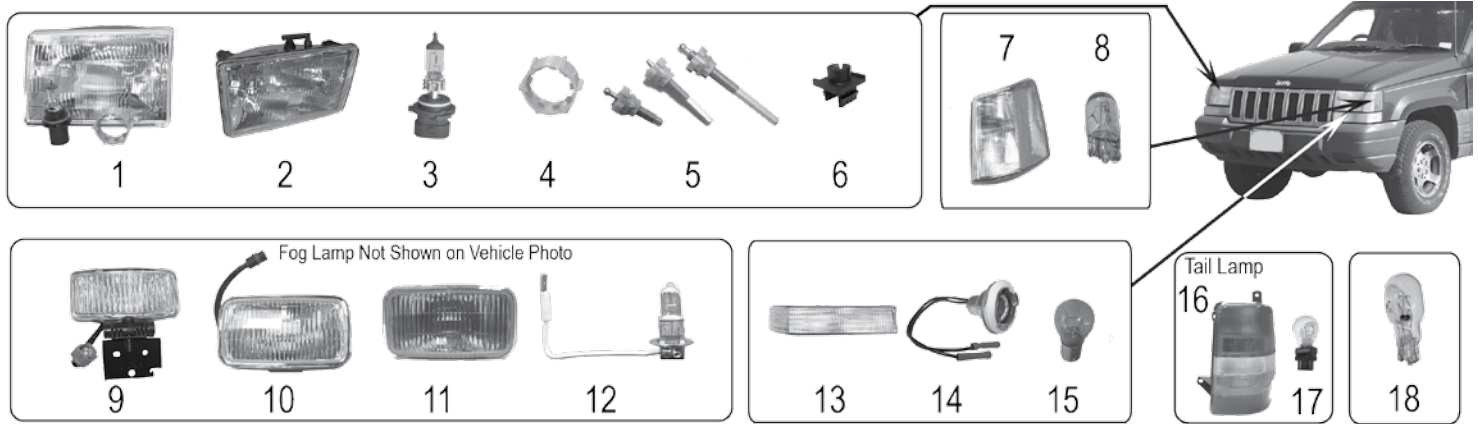

ITEM #	DESCRIPTION	MODEL	POSITION	YEAR	COMMENTS	REPLACES PART #
1	Headlight	ZJ	Left	93/98	USA & Canada; Includes Bulb	55155127
		ZJ	Right	93/98	USA & Canada; Includes Bulb	55155126
2	Headlight	ZG	Left	93/96	Europe	55054577
		ZG	Right	93/96	Europe	55054576
		ZG	Left	93/98	Germany Only	55054833
		ZG	Right	93/98	Germany Only	55054832
3	Headlight Bulb	ZJ	Left or Right	93/98	9004 Bulb	4388238
		ZG	Left or Right	93/98	Europe; White H4 Bulb; 60 Watts; Each	L00H460W
		ZG	Left & Right	93/98	Europe; Blue H4 Bulb, 60 Watts; Includes 2 Bulbs	RT28004
4	Headlight Bulb Retainer	ZJ	Left or Right	93/98		4388589
5	Headlight Adjusting Screw	ZJ	Left or Right	93/98	Pivot Screw w/ Nut; 2" Overall Length	56006403
		ZJ	Left or Right	93/96	Horizontal Screw w/ Nut; 3-7/8" Overall Length	56006404
		ZJ	Left or Right	93/96	Vertical Screw w/ Nut; 2-3/4" Overall Length	56006405
6	Headlight Adjusting Nut	ZJ	Left or Right	93/98	Vertical Adjusting Nut	4762490
7	Side Marker Light	ZJ	Left	93/98	Does not Include Bulb or Wiring	56005105
		ZJ	Right	93/98	Does not Include Bulb or Wiring	56005104
		ZG	Left	93/98	Does not Include Bulb or Wiring	55054587
		ZG	Right	93/98	Does not Include Bulb or Wiring	55054586
8	Side Marker Light Bulb	ZJ	Left or Right	93/98	194NA Bulb	L00194NA
9	Fog Light	ZJ	Left	97/98		55155313
		ZJ	Right	97/98		55155312