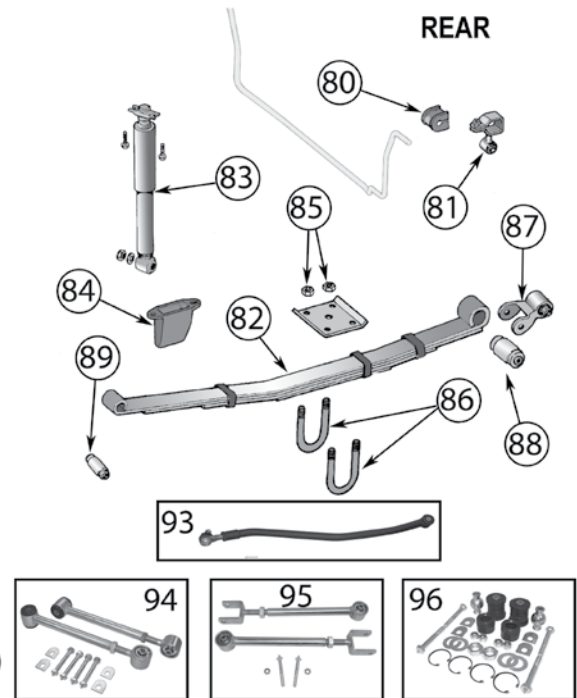

SUSPENSION

XJ 1984-2001 • MJ 1986-1992 (Continued)

ITEM #	DESCRIPTION	POSITION	YEAR	MODEL	COMMENT	REPLACES PART #
63	Track Bar	Front	84/90	All		52003918
		Front	91/01	All	LHD	52088432
		Front	91/01	All	RHD	53054317
64	Sway Bar Bushing	Front	84/89	All	.86" ID	52001144
		Front	90/93	All	.95" ID	52006495
		Front	87/96	All	1.04" ID	52003232
		Front	84/93	All	.93" ID	J5365098 *
		Front	97/01	XJ	1.02" ID, Side Cut	52005653
65	Sway Bar Link	Front, Left or Right	84/5-20-91	All	7.5" Long	52003360
		Front, Left or Right	5-21-91/01	All	8.25" Long	52037849
66	Sway Bar Link Retainer	Front, Left or Right	87/01	All	Upper or Lower	52003361
67	Sway Bar Link Bushing	Front	84/01	All		52001132
68	Sway Bar Link Nut	Front, Left or Right	84/01	All	Upper	6100525
69	Sway Bar Link Kit	Front, Left or Right	84/5-20-91	All	7.5" Long; Includes Link, Grommets, Nut, Retainers	52003360K
		Front, Left or Right	5-21-91/01	All	8.25" Long; Includes Link, Grommets, Nut, Retainers	52037849K
	HD Sway Bar Link	Front, Left or Right	91/01	All	w/ Polyurethane Bushings & Boots; O/A Length: 8-1/4"	RT21019
	HD Sway Bar Link Kit	Front, Left & Right	5-20-91/01	All	w/ Polyurethane Bushings & Boots; O/A Length; 8-1/4"	RT21020
70	Control Arm	Front, Lower	84/01	All	Includes Bushings	52001162
71	Control Arm Bushing	Front, Lower	84/01	All	Axle or Body Side	52001161
72	Control Arm	Front, Upper	84/01	All	Includes Bushing	52087711

* This Part # not currently carried by Crown Automotive