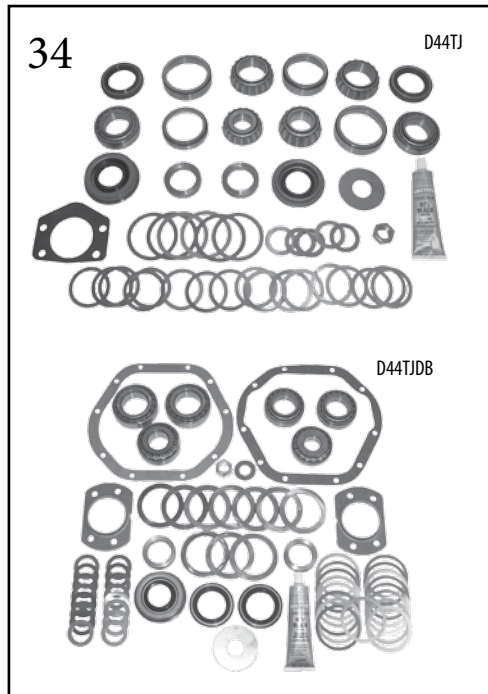

ITEM #	DESCRIPTION	COMMENTS	YEARS	RATIO	INCLUDES	REPLACES PART #
21	Nut, Pinion	w/ Tru-Lok; Flanged	03/06	All		5017755AA
22	Axle Shaft Assembly	Right (29.75" Long)	97/02	All	23, 24, 25, 26, 29	4882350
		Left (29.25" Long)	97/02	All	23, 24, 25, 26, 29	4882351
		Right; w/ Drum Brakes w/o ABS	03/06	All	23, 24, 25, 26, 29	5086632AA
		Left; w/ Drum Brakes w/o ABS	03/06	All	23, 24, 25, 26, 29	5086633AA
		Right, w/ Disc Brakes w/o ABS	03/06	All	23, 24, 25, 26, 29	5083676AA
		Left, w/ Disc Brakes w/o ABS	03/06	All	23, 24, 25, 26, 29	5083677AA
23	Retaining Ring, Axle Shaft		97/06	All		83503077
24	Bearing, Axle Shaft		97/06	All		83503064
25	Seal, Axle Shaft		97/06	All		83503063
26	Retainer, Axle Shaft	w/ Drum Brakes	97/06	All		05010811AA
		w/ Disc Brakes	03/06	All		5083678AA
27	Bearing & Retainer Kit, Axle Shaft		97/06	All	23, 24	994262K
28	Bearing & Seal Kit, Axle Shaft	w/ Drum Brakes	97/06	All	23, 24, 25, 26	D44TJBK
		w/ Disc Brakes	03/06	All	23, 24, 25, 26	D44TJDBBK
29	Stud, Wheel		97/02	All		83503053
			03/06	All		53007463
30	Cover Kit, Differential	w/ Tru-Lok	03/06	All	32, Cover Bolts	5014821AA
31	Gasket, Differential Cover	Paper	97/01	All		J8122409
32	Plug, Differential Cover	Rubber	97/02	All		5252504
		w/ Tru-Lok; Metal	03/06	All		3640792
		w/ Standard or Trac-Lok; Metal	03/06	All		J4004751
33	RTV Silicone Sealant		97/06	All		J8993317
34	Bearing & Seal Master Kit	w/ Drum Brakes	97/06	All	2, 13, 16, 17, 21, 28, 31, 33, 36	D44TJMASKIT
		w/ Standard or Trac-Lok w/ Disc Brakes	03/06	All	2, 13, 14, 16, 17, 21, 28, 31, 33, 36	D44TJDBMASKIT
35	U-Bolt Yoke Kit	w/ Standard or Trac-Lok	97/06	All		D3044YOKEUBK
36	Pinion & Differential Shim Kit	w/ Standard or Trac-Lok	97/02	All	3, 15	J8129223