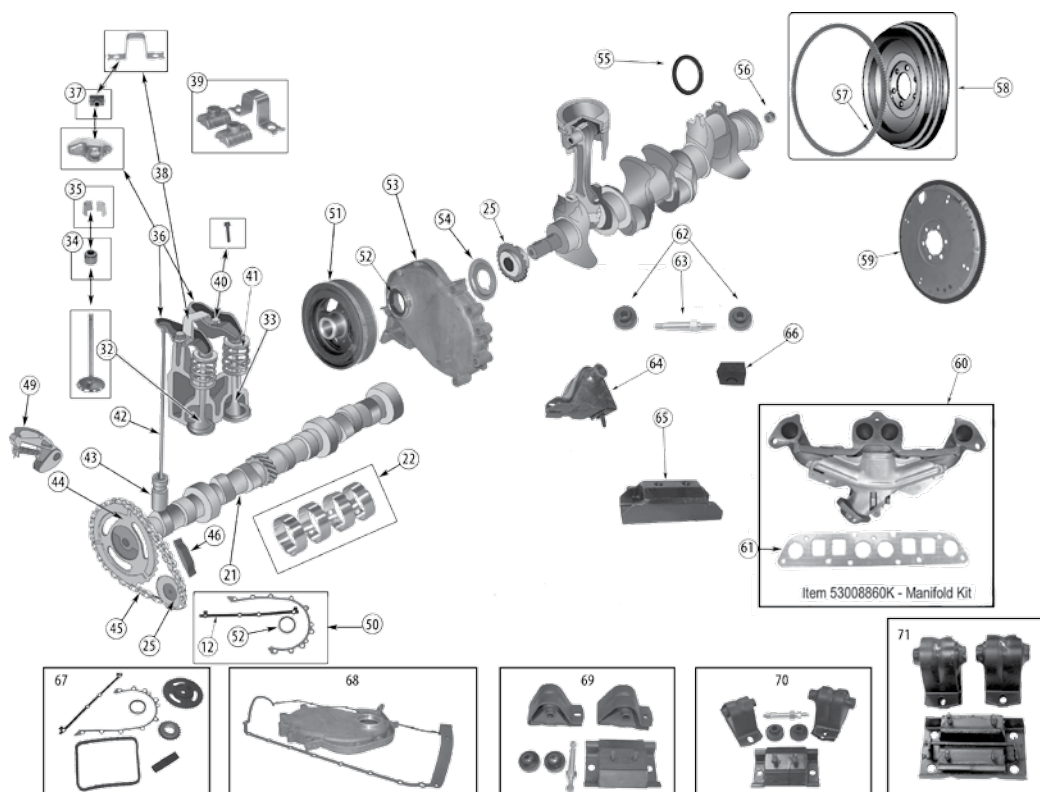

* This Part # not currently carried by Crown Automotive

Continued to Next Page . . .

ITEM #	DESCRIPTION	YEARS	COMMENTS	REPLACES PART #
32	Intake Valve	84/90 87/98 99/02	w/ 1 Square Cut Groove; Standard w/ 1 Radius Cut Groove; Standard w/ 3 Grooves ; Standard	J3242659 33003515 53010512AA
33	Exhaust Valve	86/90 84/90 87/98 99/02	.003" w/ 1 Square Cut Groove; Standard w/ 1 Radius Cut Groove; Standard w/ 3 Grooves; Standard	83502491 33002429 33003860 53010513AA
34	Valve Seal	84/02 84/02	Intake Exhaust	53009886 53009887
35	Valve Spring Lock	84/90 87/98	w/ 1 Square Cut Groove w/ 1 Radius Cut Groove	J3242664 33003521
35	Valve Spring Lock	99/02	w/ 3 Radius Cut Grooves	53010515AA
36	Rocker Arm	84/02		J3242393
37	Rocker Arm Pivot	84/02		J3235090
38	Rocker Arm Bridge	84/02		J3236513
39	Pivot Kit	84/02	Contains 2 Pivots & 1 Bridge	3236513K
40	Rocker Arm Bolt	84/02		J8120512
41	Valve Spring	84/87 88/95 96/02	1.82" Long; Cylindrical 2.00" Long; Conical	J3242678 * 53021056 53010388
42	Push Rod	84/02		J3241709
43	Lifter	84/02		J3222276