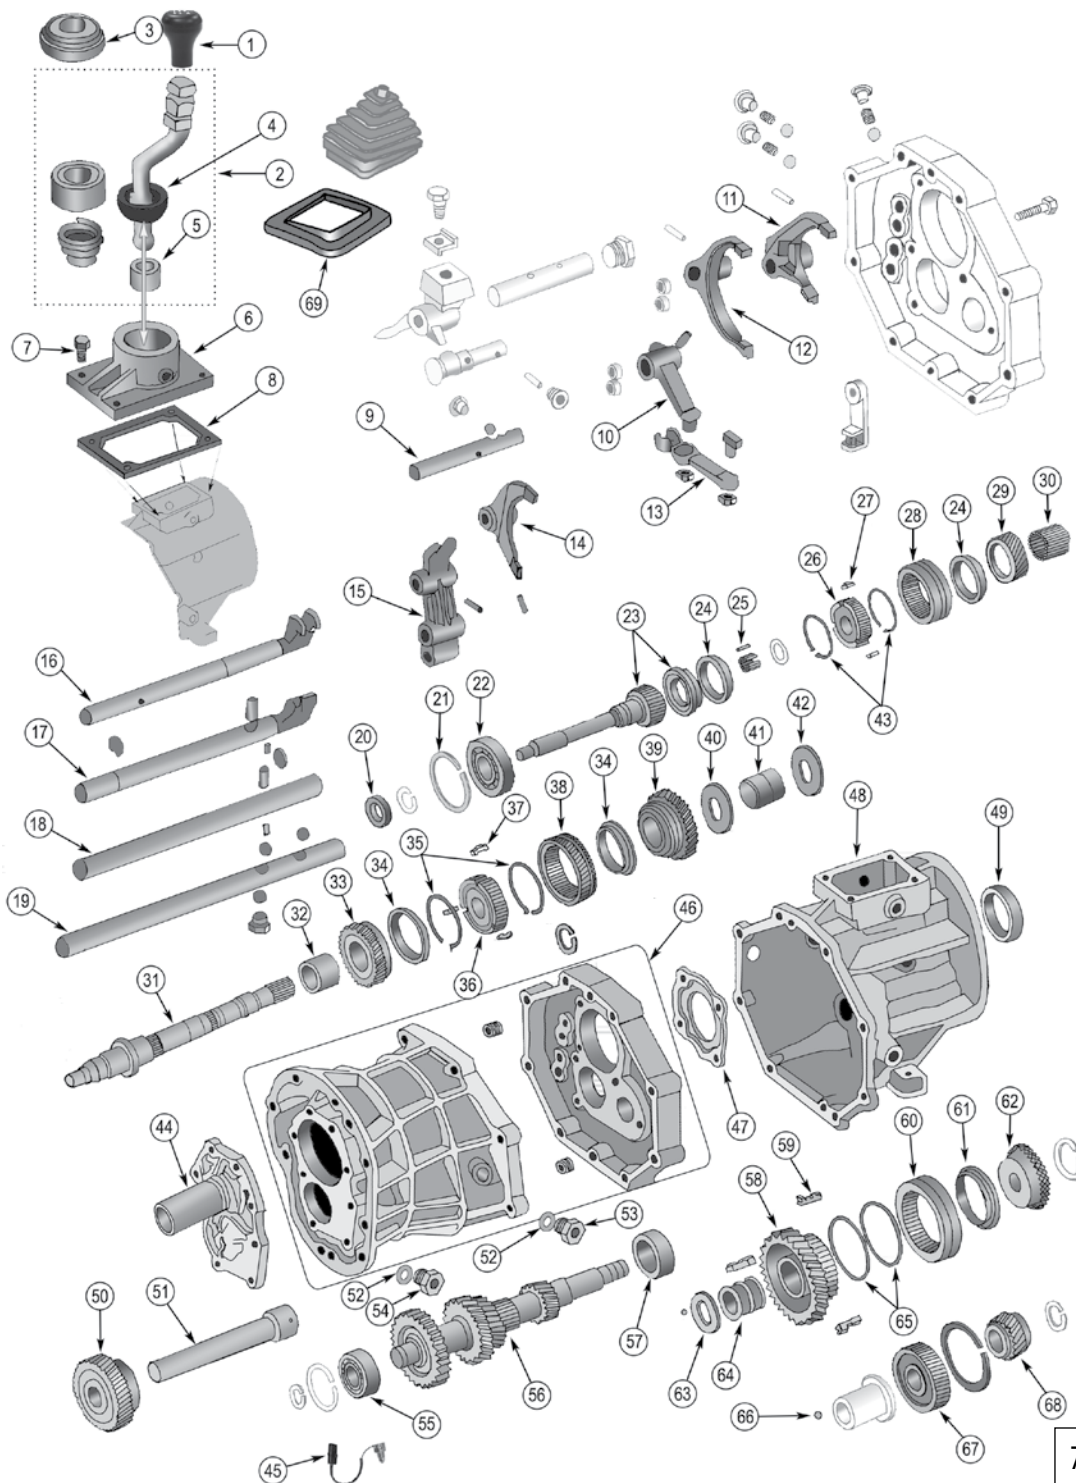

ITEM #	DESCRIPTION	COMMENTS	REPLACES PART #
39	Gear, 1st		4636368
40	Spacer, Output Shaft		83506280 *
41	Bearing, 1st Gear	Caged Roller Bearing	83506075
42	Thrust Washer, 1st Gear		83506246 *
43	Spring, 3rd & 4th Gear Synchronizer	2 Required	83506255
44	Retainer, Front Bearing	88/91 92/93 94/99	5252052 * 4636367 4636382
45	Switch, Back Up Lamp		83500629
46	Case, Transmission		5252034
47	Retainer, Rear Bearing		5252036
48	Adapter, Transfer Case	XJ, MJ, ZJ w/ 4WD YJ, TJ	4636372 * 4636373 *
49	Seal, Output	4WD	83503108
50	Gear, Reverse Idler		5252084
51	Shaft, Reverse Idler		83506258
52	Plug, Drain		83500512
53	Gasket, Fill or Drain Plug		83500513
54	Plug, Fill		83500623
55	Bearing, Cluster Gear	Front	83506259
56	Cluster Gear		4636371
57	Bearing, Cluster Gear	Rear	83506080
58	5th Gear Counter	88/92 Up to Serial No. 00705123 92/99 After Serial No. 00705123	4637535 4637527
59	Key, 5th Gear Synchronizer	88/92 Up to Serial No. 00705123 92/99 After Serial No. 00705123	83506256 4637532
60	Sleeve, 5th Gear Synchronizer		83506257
61	Blocking Ring, 5th Gear Synchronizer	88/92 Up to Serial No. 00705123 92/99 After Serial No. 00705123	83506253 4637533
62	Gear, 5th Splined		83506242
63	Thrust Washer, Cluster Gear 5th Gear		83506245
64	Bearing, 5th Gear	Caged Roller Bearing	83506079
65	Spring, 5th Gear Synchronizer	88/92 Up to Serial No. 00705123; 2 Required 92/99 After Serial No. 00705123; 2 Required	83506254 4637534
66	Ball, Reverse		83500573
67	Bearing, Output Shaft		83506073
68	Gear, 5th	Main Shaft Side	5252083
69	Bezel, Gearshift Lever Boot	84/94 XJ, MJ; 97/04 TJ	53000056AB
70	Synchronizer Repair Kit, 1st & 2nd	Includes 3 Keys & 2 Springs	SRKAX151
71	Synchronizer Repair Kit, 3rd & 4th	Includes 3 Keys & 2 Springs	SRKAX152
72	Synchronizer Repair Kit, 5th	Includes 3Keys & 2 Springs	SRKAX153
73	Bearing and Seal Kit		AX15BK
74	Gasket and Seal Kit		AX15GS
75	Master Overhaul Kit		AX15MASKIT

* This Part # not currently carried by Crown Automotive