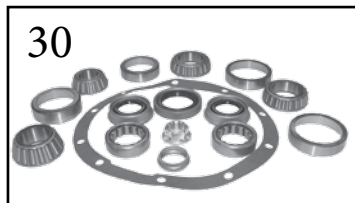

ITEM #	DESCRIPTION	COMMENT	YEARS	RATIO	INCLUDES	REPLACES PART #
19	Strap & Bolt Kit, U-Joint	Hex Head Bolts	97/06	All		4006698K
		12-Point Head Bolts	97/06	All		4006928K
20	Nut, Pinion		97/06	All		J3182601
21	Axle Shaft	Right; w/ or w/o ABS	97/02	All	22	4713192
		Left; w/ or w/o ABS	97/02	All	22	4713193
		Right; w/ ABS	03/04	All	22	5086640AA
		Left; w/ ABS	03/04	All	22	5086641AA
		Right; w/o ABS	03/06	All	22	5103014AA
		Left; w/o ABS	03/06	All	22	5103015AA
22	Stud, Wheel		97/02	All		83503053
			03/06	All		53007463
23	Seal, Axle Shaft		97/06	All		4856336
24	Bearing, Axle Shaft		97/06	All		J8134036
25	Retainer, Axle Shaft	C-Clip	97/06	All		5252505
26	Axle Shaft Bearing Kit		97/06	All	23, 24, 25	8134036K
27	Gasket, Differential Cover	Paper	97/06	All		35AXCG
28	Differential Cover Plug	Rubber	97/06	All		5252504
29	RTV Silicone Sealant		97/06	All		J8993317
30	Bearing & Seal Master Kit		97/06	All	2, 13, 14, 16, 17, 20, 23, 27	D35MASKIT
31	Ring & Pinion Master Kit	Uses 3/8" Ring Gear Bolts	97/10-1-00	3.07 (43-14)	1, 13, 14, 15, 16, 17, 27	7072441X
		Uses 3/8" Ring Gear Bolts	97/10-1-00	3.55 (41-11)	1, 13, 14, 15, 16, 17, 27	7072443X
		Uses 3/8" Ring Gear Bolts	97/10-1-00	4.11 (37-9)	13, 14, 15, 16, 17, 27	7072444X
32	Pinion Bearing & Seal Kit		97/06	All	1, 13, 14, 15, 16, 17, 27	D35PBK
33	Pinion & Carrier Bearing Kit		97/06	All	2, 13, 14, 15, 16, 17, 20, 29	3171166K
34	U-Bolt Yoke Kit		97/06	All		D35YOKEUBK
35	Pinion & Differential Shim Kit		97/06	All	3, 15	5017214AA
36	HD Performance Axle Kit	w/ or w/o ABS	97/02	All		RT23001