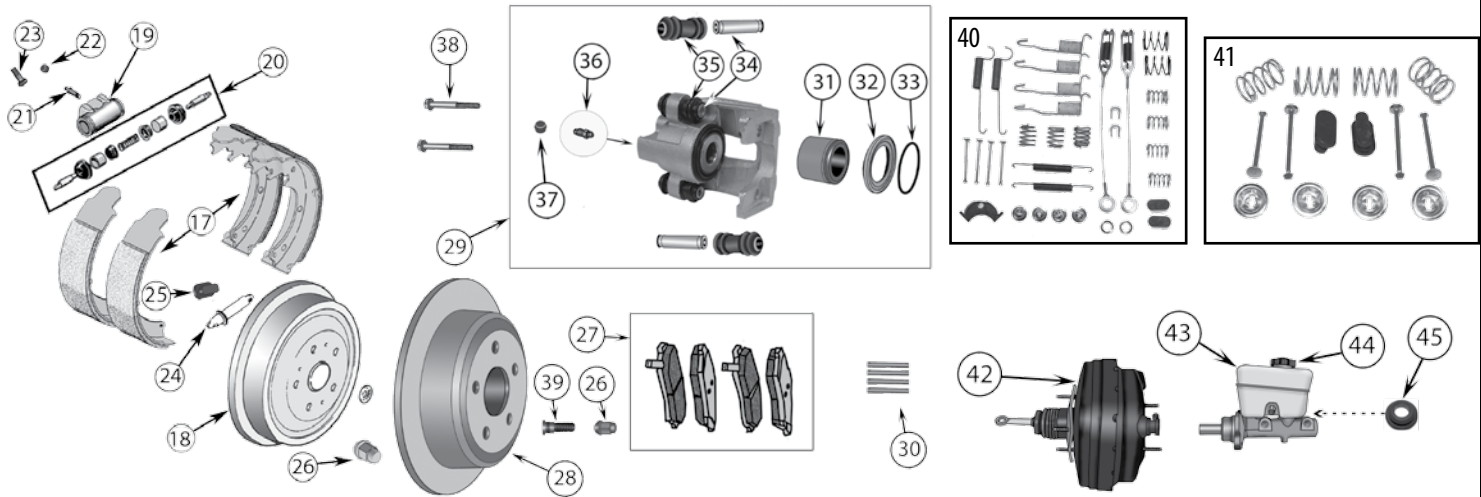

ITEM #	DESCRIPTION	YEARS	COMMENTS	REPLACES PART #
1	Brake Pad Set	97/06	Semi-Metallic	5252531
2	Brake Rotor	97/99	2-Piece Composite Type	52005000
		99/06	1-Piece Cast Type	5016434AA
	Drilled & Slotted Rotor Set	97/99	w/ 2-Piece Composite Rotor; Includes Left & Right Rotors	RT31002
		99/06	w/ 1-Piece Cast Rotor; Includes Left & Right Rotors	RT31001
3	Brake Caliper	97/06	Left, Less Pads	5252985
		97/06	Right, Less Pads	5252984
4	Caliper Rebuild Kit	97/06	Includes 1 Piston, 1 Seal & 1 Boot	5252614
5	Caliper Seal Kit	97/06	Includes 1 Seal & 1 Boot	J8133852
6	Caliper Support Spring	97/06	"Anti-Rattle"	J3239865
7	Caliper Bolt	97/06		5253000
8	Caliper Bushing	97/06		4383471
9	Caliper Sleeve	97/06		4423573
10	Bleeder Screw	97/06		J8129722
11	Bleeder Screw Cap	97/06		5093278AB
12	Hub Assembly	97/99	w/ 2-Piece Composite Rotor	53007449
		99/06	w/ 1-Piece Cast Rotor	53007449AC
13	Wheel Stud	97/99	w/ 2-Piece Composite Rotor	53007463
		99/06	w/ 1-Piece Cast Rotor	52098680
14	Knuckle to Hub Bolt	97/06		34201535
15	Hub Nut	97/06		J4200095
16	Hub Nut Retainer	97/06		J4200097