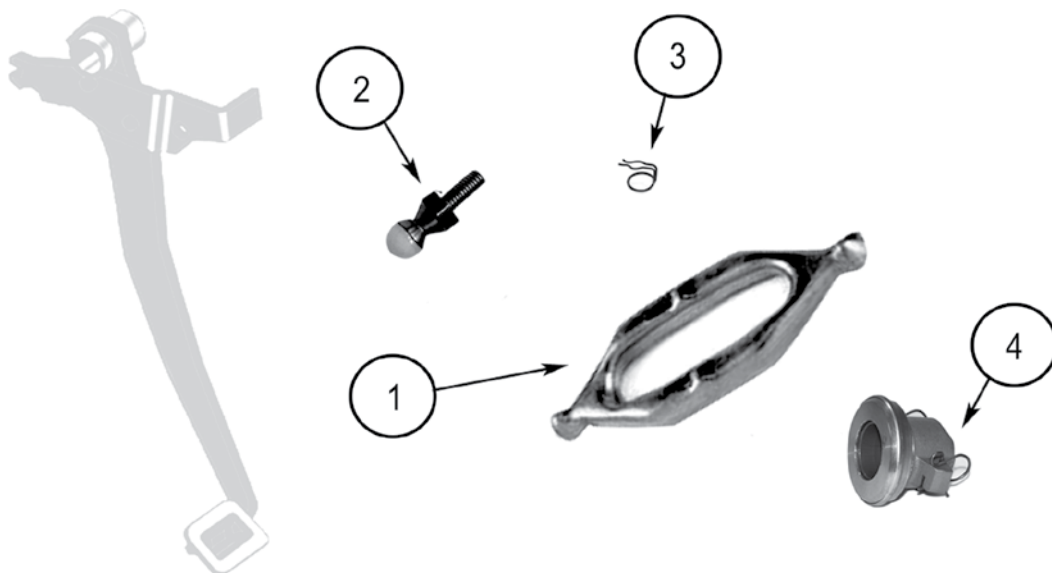

MODEL	ITEM #	DESCRIPTION	YEAR	ENGINE	REPLACES PART #
KJ	1	Fork, Clutch Throwout	02/07	All	53006388
	2	Pivot, Clutch Release	02/07	All	52087542
	3	Spring, Throwout Fork	02/07	All	4338855
	4	Bearing, Clutch Throwout	02/07	All	53008342
KK	1	Fork, Clutch Throwout	08/12	2.8L Diesel	53006388
	2	Pivot, Clutch Release	08/12	2.8L Diesel	52087542
	3	Spring, Throwout Fork	08/12	2.8L Diesel	4338855
	4	Bearing, Clutch Throwout	08/12	2.8L Diesel	53008342