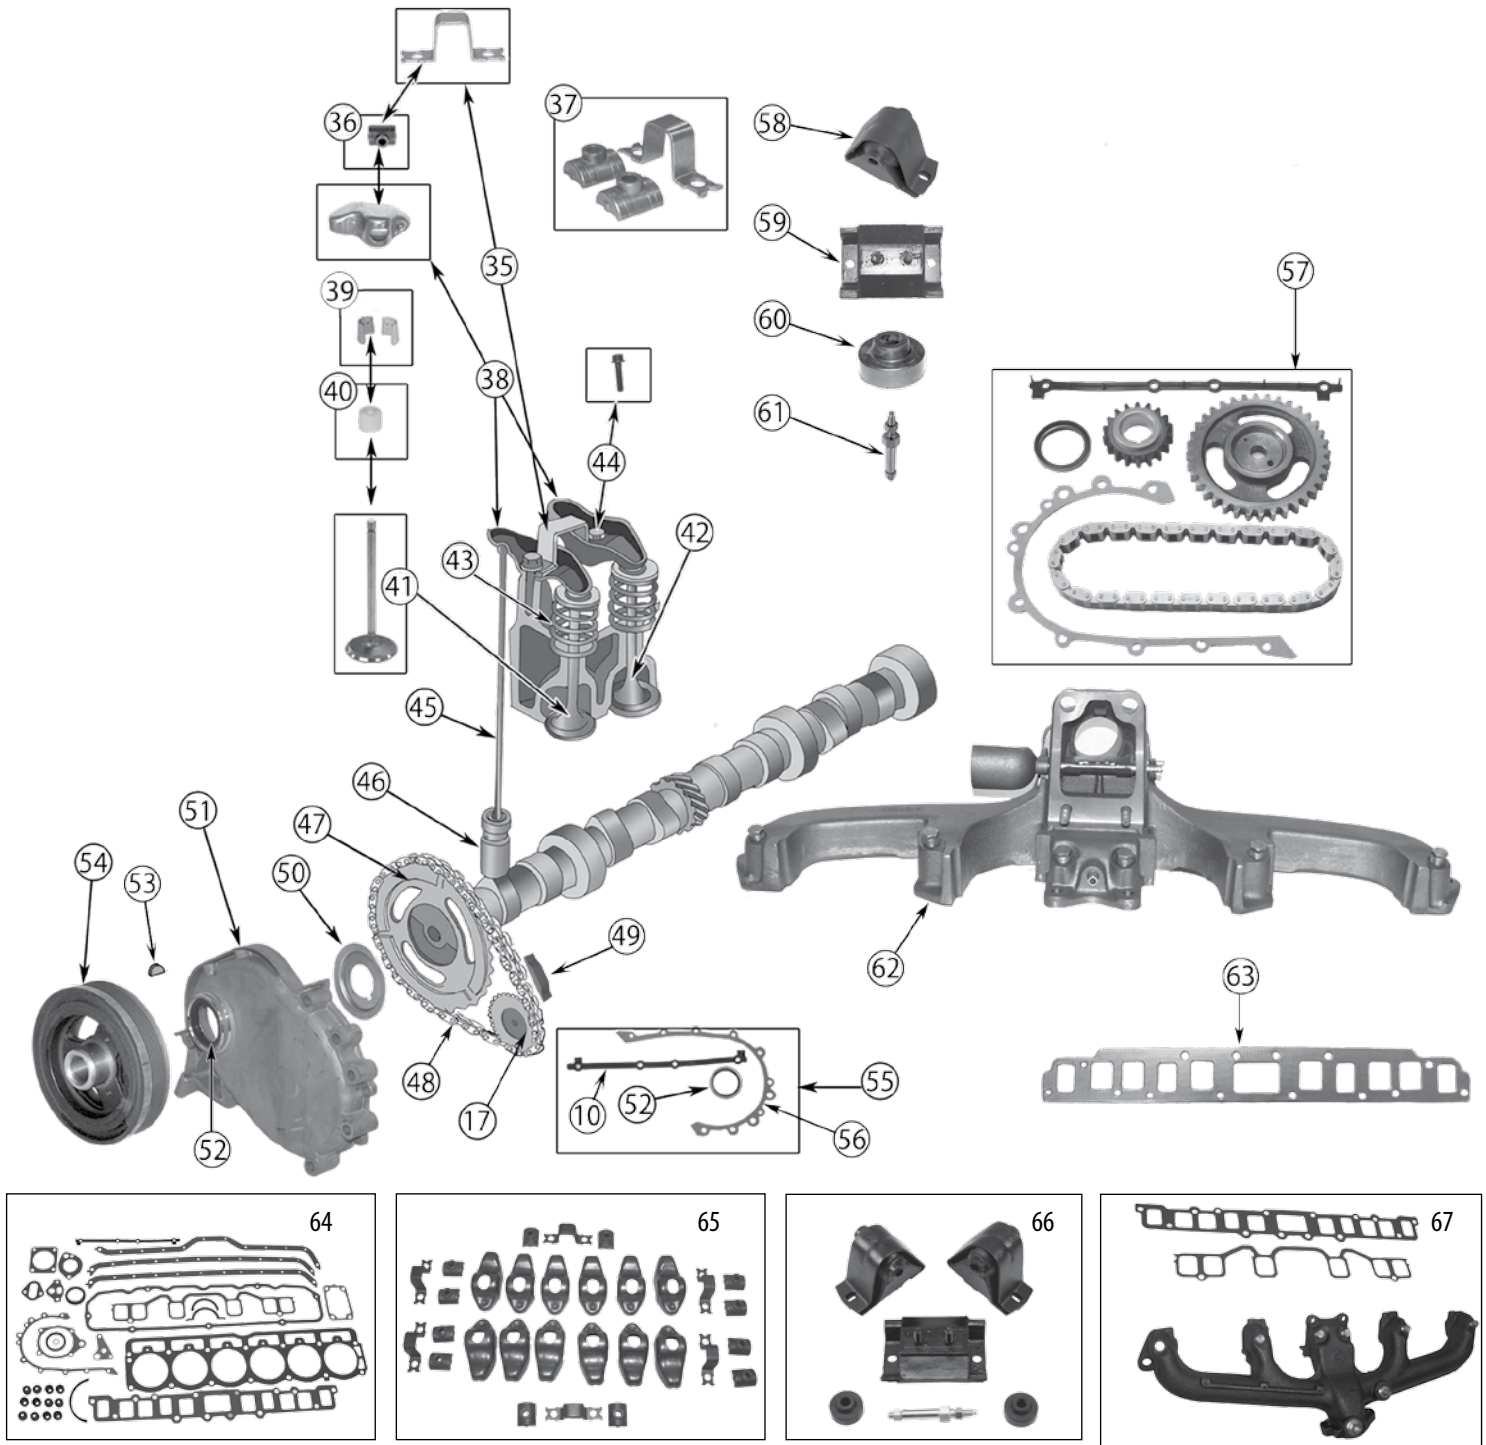

ITEM #	DESCRIPTION	YEARS	COMMENTS	REPLACES PART #
35	Rocker Arm Bridge	87/90		J3236513
36	Rocker Arm Pivot	87/90	2-Piece Steel Type	J3235090
37	Pivot Kit	87/90	Contains 2 Pivots & 1 Bridge	3236513K