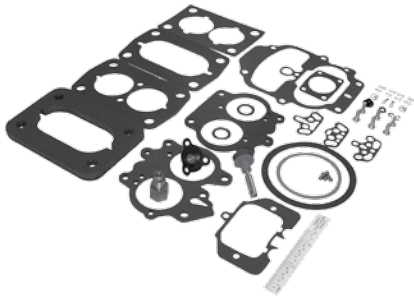

CARBURETORS

REPLACES PART #	MODEL	YEARS	ENGINE	COMMENTS	
83320007	YJ	87/90	4.2L	w/ Electric Stepper Motor	New
BBD42S	YJ	87/90	4.2L	w/o Electric Stepper Motor	New
K551	YJ	87/90	4.2L	w/ Electric Stepper Motor	New (Weber)
K55138	YJ	87/90	4.2L	w/ Electric Choke w/ High Perf. Engine	New (Weber)
K55138M	YJ	87/90	4.2L	w/ Manual Choke w/ High Perf. Engine	New (Weber)
K490	YJ	84/86	2.8l	w/ 2SE Rochester Carburetor	New (Weber)

CARBURETOR REPAIR KITS

REPLACES PART #	MODEL	YEARS	ENGINE
J8134232	YJ	87/90	4.2L
83300085	XJ, MJ	84/90	2.5L
83501938	XJ, MJ	84/86	2.8L