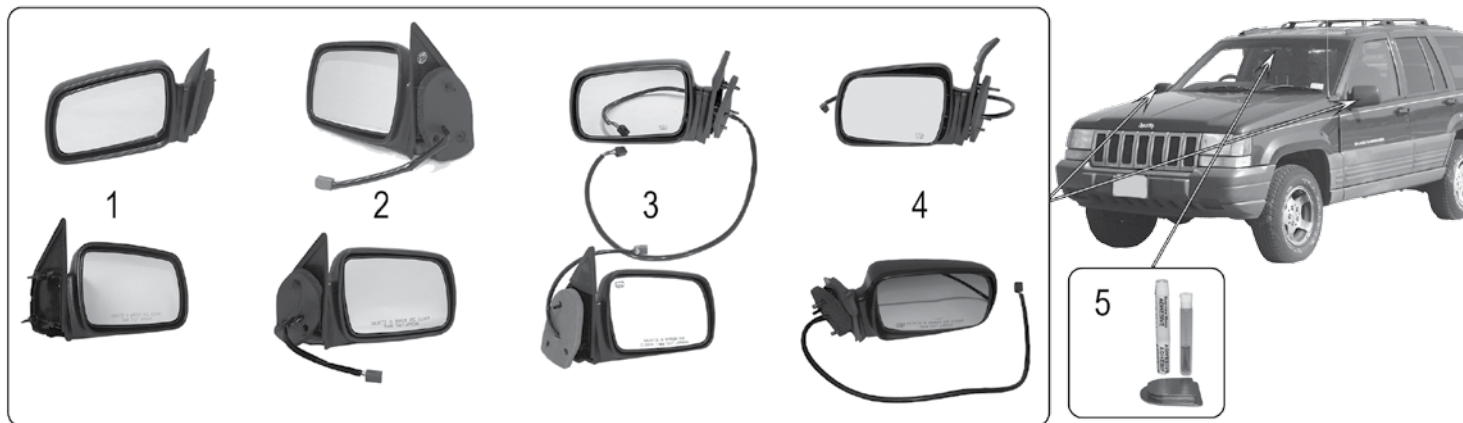

MIRRORS

ZJ Grand Cherokee 1993-1998

ITEM #	DESCRIPTION	POSITION	YEARS	FINISH	COMMENTS	REPLACES PART #
1	Side Mirror	Left	93/98	Textured Black	Manual	4883019
		Right	93/98	Textured Black	Manual	4883018
2	Side Mirror	Left	93/95	Textured Black	Power, Non-Heated	55154811
		Right	93/95	Textured Black	Power, Non-Heated	4883020
3	Side Mirror	Left	93/95	Textured Black	w/o Limited Package; Power, Heated	4883023
		Right	93/95	Textured Black	w/o Limited Package; Power, Heated	4883022
4	Side Mirror	Left	96/98	Textured Black	Power, Heated	55154803
		Right	96/98	Textured Black	Power, Heated	55154802
5	Rearview Mirror Mount Kit		97/98		Includes Mirror Button, Adhesive, and Cleaning Solution	55076401