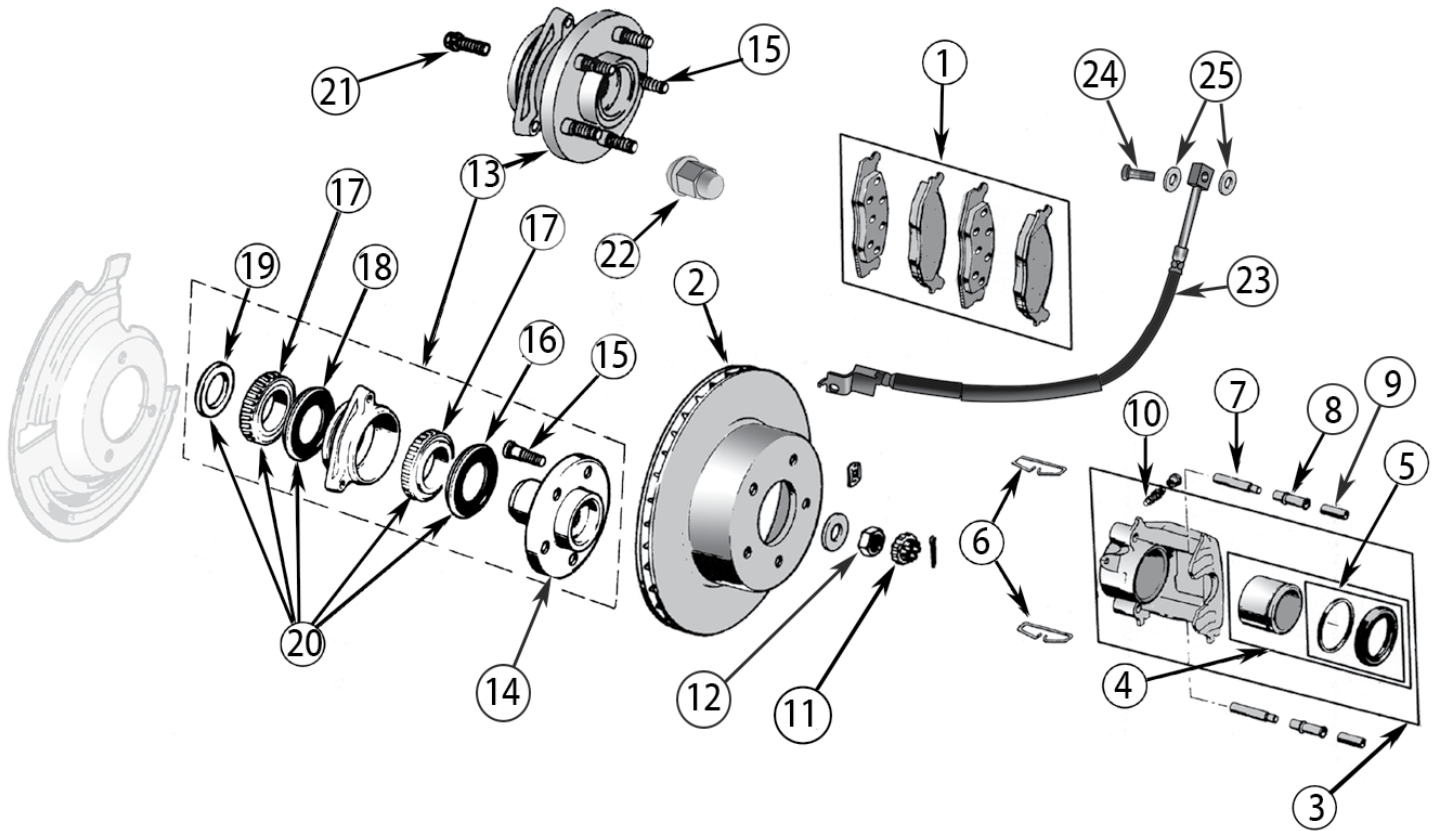

ITEM #	DESCRIPTION	YEARS	POSITION	COMMENTS	REPLACES PART#
25	Parking Brake Shoe Set	07/15			68003589AA
26	Parking Brake Hardware Kit	07/15		Includes Springs, Pins, & Adjusters	68003589HK
27	Parking Brake Adjusting Plug	07/15			J3201957
28	Parking Brake Cable	07/15 07/15	L or R L or R	2-Door 4-Door	52059891AF 52060204AF
29	Brake Booster	07/10 11/15 09/11		w/ 11.89" Front Rotors w/ 11.89" Front Rotors w/ 13" Front Rotors (Export)	68003619AA 68068521AA * 68045999AA *
30	Master Cylinder	07/08 09/10 11/15 09/15		w/ 11.89" Front Rotors w/ 11.89" Front Rotors w/ 13" Front Rotors (Export)	68003617AA * 68057474AA * 68057474AC * 68091278AB
31	Master Cylinder Cap	07/15			4683656
32	Brake Pedal Pad	07/15 07/15		w/ Manual Transmission w/ Automatic Transmission	52002750 68031956AA
33	Brake Light Switch	07/15			56042023
34	Wheel Nut	07/15 07/15		Stainless Capped Black	J4006956 J4006956BLK
	Wheel Nut Kit	07/15	F & R	Includes 20 Black Wheel Nuts	4006956BLKK
35	Disc Brake Service Kit	07/15	Front	w/ 11.89" Rotors	52060137K
36	Disc Brake Service Kit	07/15	Rear	Includes Pads, Rotors, Parking Brake Shoes, & Hardware	52060147K
37	Stainless Steel Brake Hose Kit	07/10	F & R	Includes 2 Front and 2 Rear Brake Hoses	RT31029
38	Performance Brake Kit	07/15	Front	w/ 11.89" Rotors; Includes Drilled + Slotted Rotors, Pad Set & All Hardware	RT31027
39	Performance Brake Kit	07/15	Rear	Includes Drilled & Slotted Rotors, Pad Set, Parking Brake Shoe Set, and All Hardware	RT31028

* This Part # not currently carried by Crown Automotive