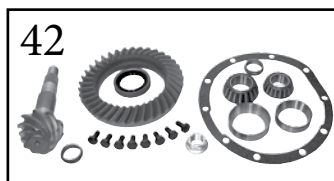

ITEM #	DESCRIPTION	COMMENTS	YEARS	RATIO	INCLUDES	REPLACES PART #
23	Axle Shaft Assembly	Right (28.85" Long)	87/89	All	24, 25, 30	83502882
		Left (30.35" Long)	87/89	All	24, 25, 30	83502883
24	Axle Shaft	Right (28.85" Long)	87/89	All		53000403
		Left (30.35" Long)	87/89	All		53000404
		Right w/o ABS (29.04" Long)	1990	All		5252956
		Left w/o ABS (30.54" Long)	1990	All		5252957
		Right (29.04" Long)	91/92	All		5252948
		Left (30.54" Long)	91/92	All		5252949
		Right (29.00" Long)	93/95	All		4713192
	Left (30.62" Long)	93/95	All		4713193	
25	Stud, Wheel		87/95	All		83503053
26	Retainer, Axle Shaft		87/89	All		83503022
27	Seal, Axle Shaft	Outer	87/89	All		53000477
			90/95	All		4856336
28	Bearing, Axle Shaft		87/89	All		53000475
			90/95	All		J8134036
29	Retaining Ring, Axle Shaft		87/89	All		83503054
30	Bearing & Retainer Kit, Axle Shaft		87/89	All	26, 27, 28, 29	83501451
31	Bearing Kit, Axle Shaft		87/89	All	27, 28, 39	53000475K
32	Retainer, Axle Shaft	C-Clip	90/95	All		5252505
33	Axle Shaft Bearing Kit		90/95	All	27, 28, 32	8134036K
34	Cover, Differential Case		87/95	All	34, 36	83505125
35	Gasket, Differential Cover	Paper	87/95	All		35AXCG
36	Plug, Differential Cover		87/95	All		5252504
37	RTV Silicone Sealant		87/95	All		J8993317
38	HD Performance Axle Kit		93/95	All		RT23001
39	Bearing & Seal Master Kit		90/95	All	2, 14, 15, 17, 18, 21, 27, 28, 35	D35MASKIT
40	Ring & Pinion Master Kit		87/95	3.07	1, 14, 15, 17, 18, 35	7072441X
41	Ring & Pinion Master Kit		87/95	3.55	1, 14, 15, 17, 18, 35	7072443X
42	Ring & Pinion Master Kit		87/95	4.11	1, 14, 15, 17, 18, 35	7072444X
43	Pinion Bearing & Seal Kit		87/95	All	14, 15, 17, 18, 35	D35PBK
44	Pinion & Carrier Bearing Kit		87/95	All	2, 3, 15, 16, 17, 18, 21, 37	3171166K
45	U-Bolt Yoke Kit	w/ 3.219" U-Joint Length	87/95	All		D35YOKEUBK
46	Pinion & Differential Shim Kit		87/90	All	3, 16	5017214AA