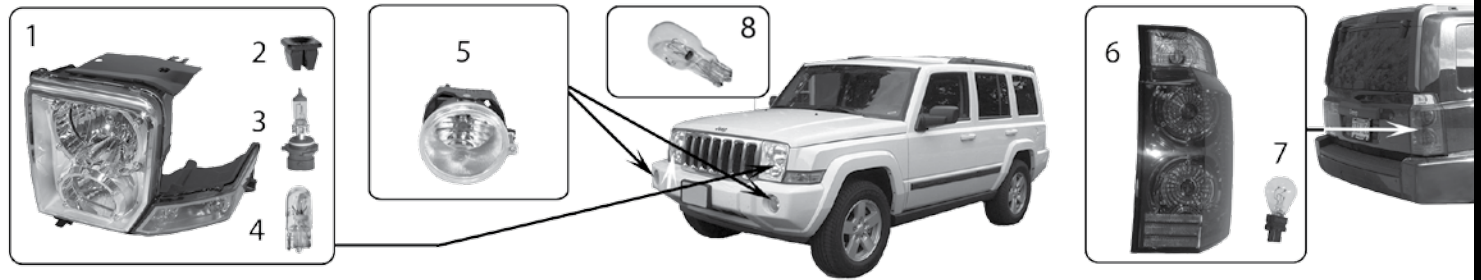

ITEM #	DESCRIPTION	POSITION	YEAR	NOTES	REPLACES PART #
1	Headlight & Parking Light Assembly	Left	06/10	w/ Halogen Lamps; Includes Bulbs and Harness	55396537AI
		Right	06/10	w/ Halogen Lamps; Includes Bulbs and Harness	55396536AI
2	Headlight Mounting Nut	Left or Right	06/10	Headlight To Body Nut	6508072AA
3	Headlight Bulb	Left or Right	06/10	Low Beam; 9006 Bulb	154870AA
		Left or Right	06/10	High Beam; 9005 Bulb	154846AA
4	Bulb	Left or Right	06/10	Front Turn Signal, Front Parking Light; 3157 Bulb	L003157
		Left or Right	06/10	Front Side Marker; 194 Bulb	L0000194
5	Fog Light	Left or Right	06/10	Includes Bulb	4805859AA
6	Tail Light	Left	06/10	Includes Bulbs and Harness	55396459AH
		Right	06/10	Includes Bulbs and Harness	55396458AH
7	Bulb	Left or Right	06/10	Rear Turn Signal, Rear Parking Light, Brake Light; 3057 Bulb	L0003057
		Left or Right	06/10	Reverse Light; 3157 Bulb	L003157
8	Bulb	Left or Right	06/10	Rear Side Marker; 194 Bulb	L0000194
			06/10	Floor Courtesy Light; 906 Bulb	G9436750
			06/10	License Plate; 168 Bulb	L0000168