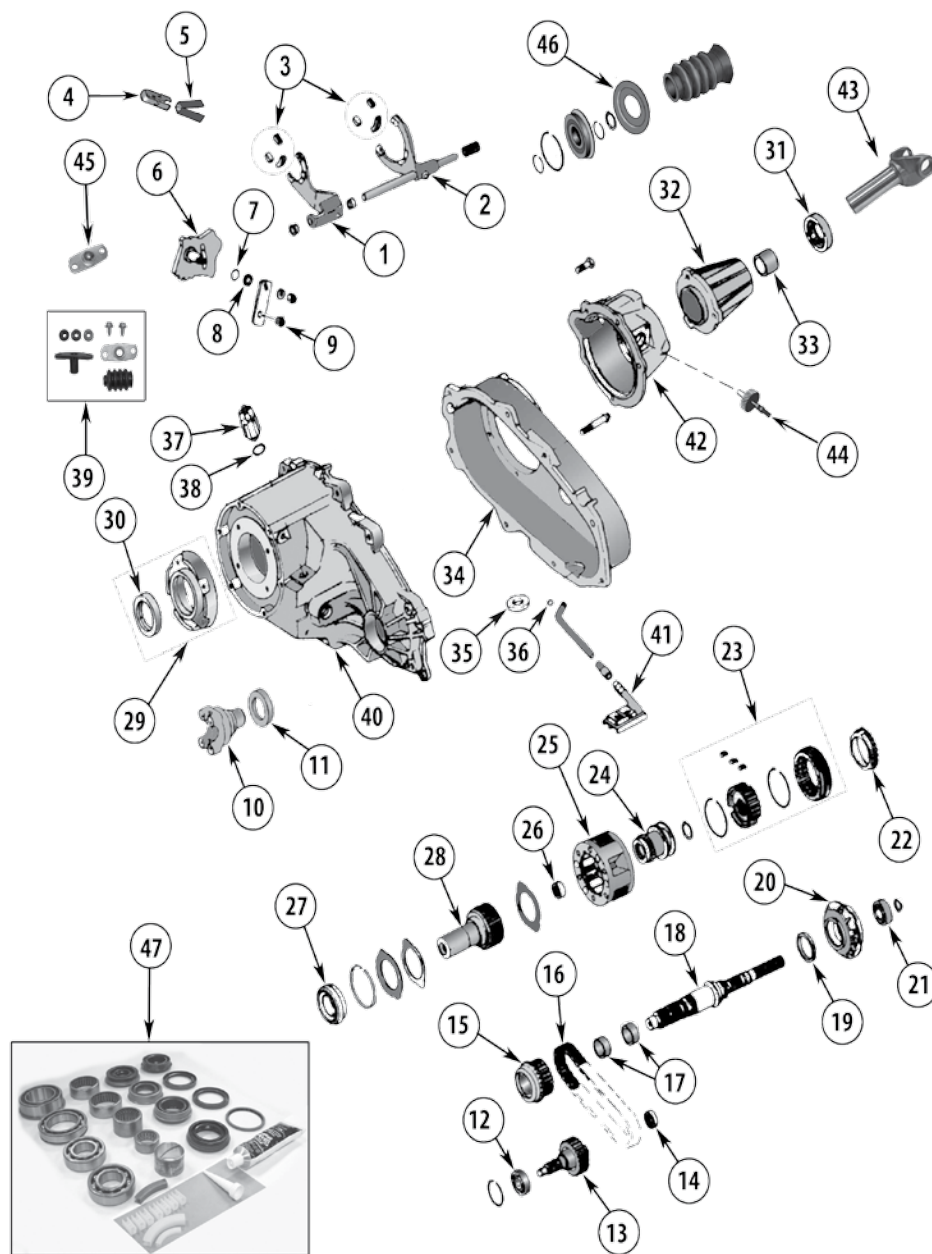

ITEM #	DESCRIPTION	MODEL	YEAR	COMMENTS	REPLACES PART #
1	Fork, Range Shift	All	87/07		4798136
2	Fork, Mode Shift	XJ, MJ, YJ	87/90		4338920
		XJ, MJ, YJ	91/93	See Note #1 for Transfer Case ID #s w/ 30RH Transmission	4338920
		YJ	91/95		4338920
		XJ, MJ, YJ	91/96	See Note #2 for Transfer Case ID #s	4741237
		TJ, XJ, KJ	97/07		4741237
3	Pad Kit, Shift Fork	All		Includes Pads for Both Forks	15866
4	Isolator, Shift Lever	YJ	87/95		J3241481
5	Clip, Shift Lever	YJ	87/95		J3241239
6	Sector, Shifting	YJ, XJ, MJ	90/93		4638844
7	O-Ring, Shift Lever	TJ, YJ, XJ, MJ	87/06		4167963
8	Retaining Ring, Shift Lever	TJ, YJ, XJ, MJ	87/06		4167964