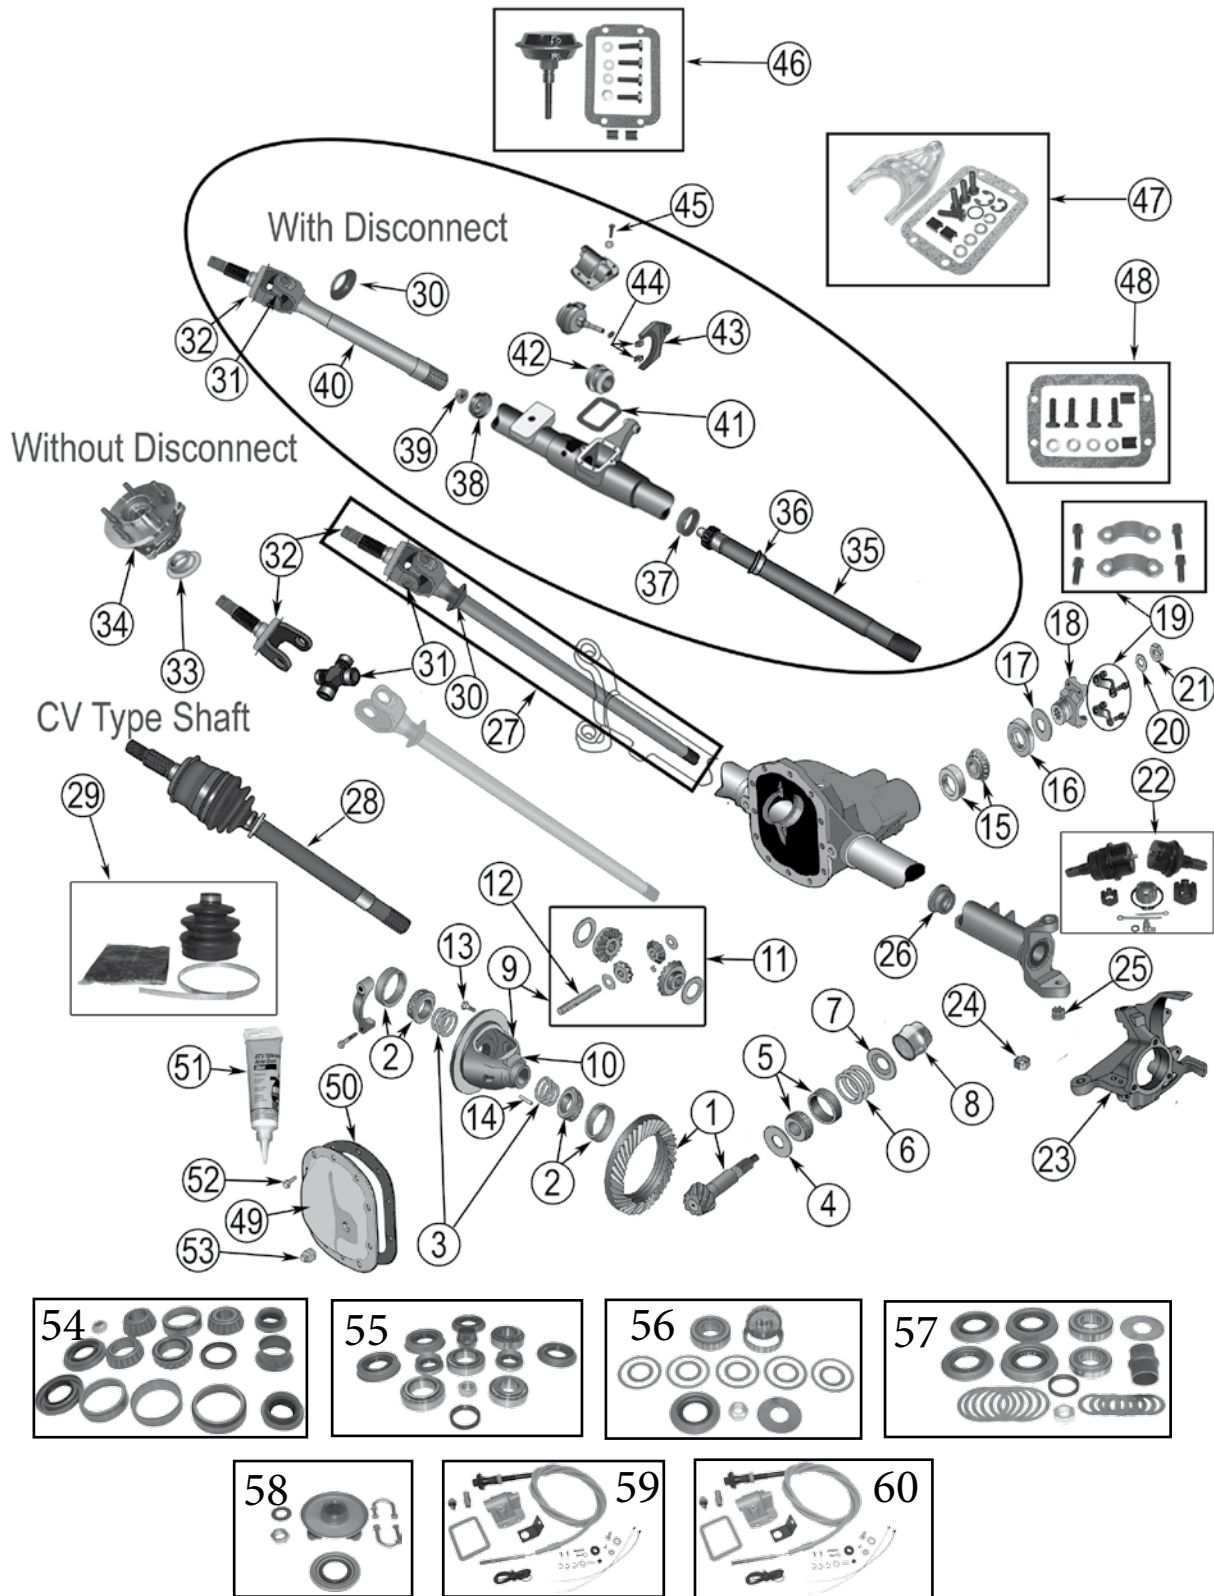

ITEM #	DESCRIPTION	COMMENTS	YEARS	RATIO	REPLACES PART #
31	U-Joint, Axle Shaft	(1.06" Cap) w/o ABS (1.06" Cap) w/o ABS Heavy Duty (1.187" Cap) w/ ABS (1.187" Cap) w/ ABS Heavy Duty	84/93 84/93 94/01 94/01	All All All All	J8136616 8126637SP J8126638 8126638SP