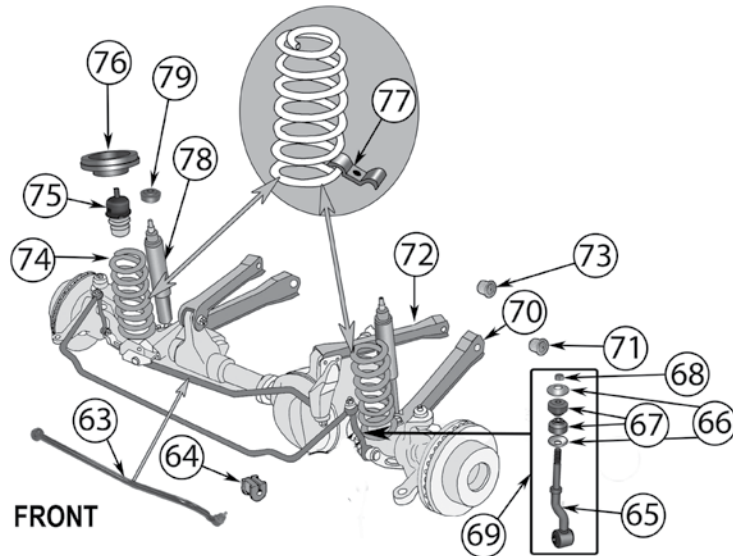

SUSPENSION

XJ 1984-2001 • MJ 1986-1992 (Continued)

ITEM #	DESCRIPTION	POSITION	YEAR	MODEL	COMMENT	REPLACES PART #
63	Track Bar	Front	84/90	All		52003918
		Front	91/01	All	LHD	52088432
		Front	91/01	All	RHD	53054317
64	Sway Bar Bushing	Front	84/89	All	.86" ID	52001144
		Front	90/93	All	.95" ID	52006495
		Front	87/96	All	1.04" ID	52003232
		Front	84/93	All	.93" ID	J5365098 *
		Front	97/01	XJ	1.02" ID, Side Cut	52005653
65	Sway Bar Link	Front, Left or Right	84/5-20-91	All	7.5" Long	52003360
		Front, Left or Right	5-21-91/01	All	8.25" Long	52037849
66	Sway Bar Link Retainer	Front, Left or Right	87/01	All	Upper or Lower	52003361
67	Sway Bar Link Bushing	Front	84/01	All		52001132
68	Sway Bar Link Nut	Front, Left or Right	84/01	All	Upper	6100525
69	Sway Bar Link Kit	Front, Left or Right	84/5-20-91	All	7.5" Long; Includes Link, Grommets, Nut, Retainers	52003360K
		Front, Left or Right	5-21-91/01	All	8.25" Long; Includes Link, Grommets, Nut, Retainers	52037849K
	HD Sway Bar Link	Front, Left or Right	91/01	All	w/ Polyurethane Bushings & Boots; O/A Length: 8-1/4"	RT21019
	HD Sway Bar Link Kit	Front, Left & Right	5-20-91/01	All	w/ Polyurethane Bushings & Boots; O/A Length; 8-1/4"	RT21020
70	Control Arm	Front, Lower	84/01	All	Includes Bushings	52001162
71	Control Arm Bushing	Front, Lower	84/01	All	Axle or Body Side	52001161
72	Control Arm	Front, Upper	84/01	All	Includes Bushing	52087711

* This Part # not currently carried by Crown Automotive