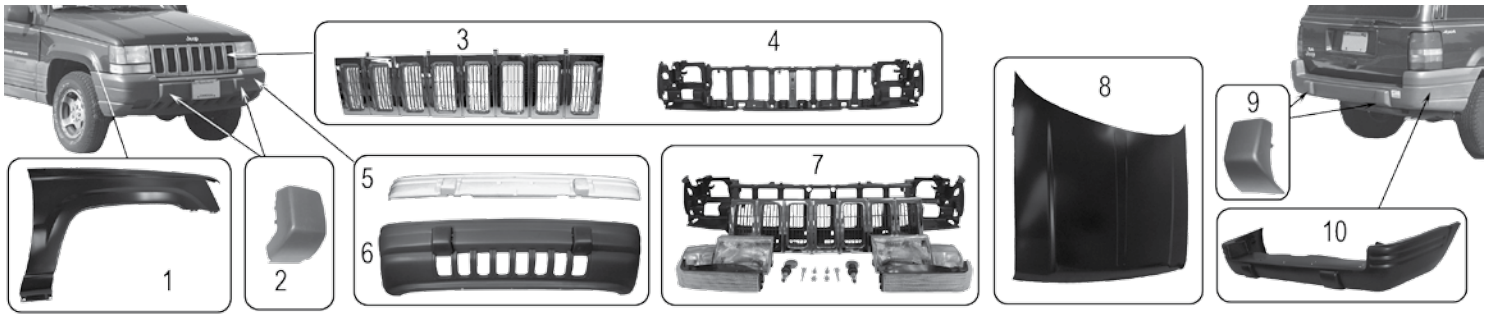

Fender, Bumper, Hood and Grille

PART #	DESCRIPTION	LOCATION	YEARS	COLOR	COMMENTS	REPLACES PART #
1	Fender	Right	93/98	Black (Primed)		55031834
		Left	93/98	Black (Primed)		55031835
2	Bumper Guard	Front	Right	93/95	Gray Textured	4741102
		Front	Left	93/95	Gray Textured	4741103
3	Grille		93/95	Chrome		55054890
			96/98	Chrome		55055059
			93/95	Black		5DF54MX8
4	Header Panel		93/95		w/o Headlamp Leveling Device	55054886
			96/98		w/o Headlamp Leveling Device	55054996
5	Bumper Absorber	Front	93/95			55031452
6	Fascia	Front	93/95	Black	w/ Limited or Orvis Package w/ Fog Lamps	4713455
		Front	93/95	Black	w/ Limited Package w/o Fog Lamps	4761569
		Front	93/95	Gray Textured	w/ Laredo Package w/ or w/o Fog Lamps	55032684
		Front	96/98	Black	w/ Limited or Orvis Package w/ Fog Lamps	4798891
		Front	96/98	Gray Textured	w/ Laredo Package w/ Fog Lamps	5DN63555
7	Header Panel Kit		93/95	Chrome		55054886K
			96/98	Chrome		55054996K
8	Hood		93/98	Black		55255640
9	Bumper Guard	Rear	Right	93/95	Gray Textured	4741100
		Rear	Left	93/95	Gray Textured	4741101
10	Fascia	Rear	93/95	Black	w/ Limited or Orvis Package	4713456
		Rear	93/95	Gray Textured	w/ Laredo Package w/ "Nerf Strips"	55032692
		Rear	96/98	Black	w/ Laredo Special or Limited Package	4798892