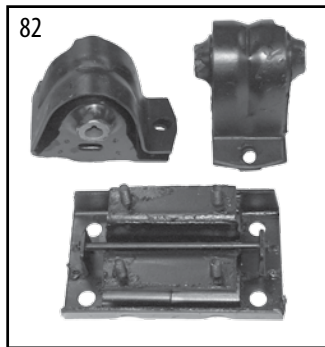

ITEM #	DESCRIPTION	YEARS	COMMENTS	REPLACES PART #
62	Crankshaft Pilot Bearing	87/91 92/06		33004041 53009181
		92/06	TJ, XJ; Bearing w/ Sleeve	53009180AB
63	Flywheel Ring Gear	87/06	w/ Manual Transmission	J3179741