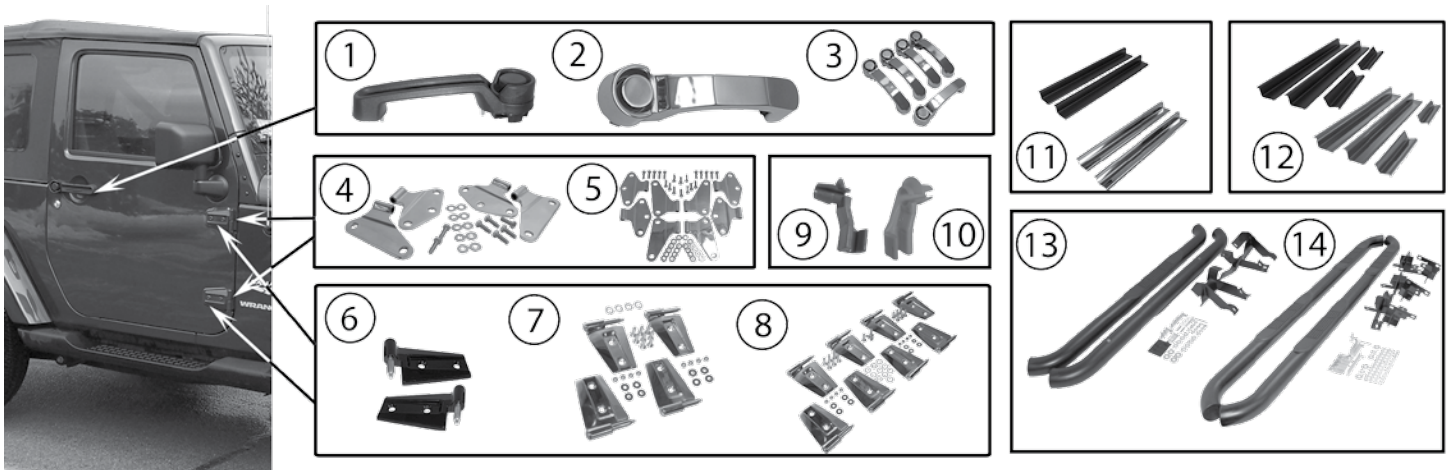

ITEM #	DESCRIPTION	POSITION	COLOR	YEARS	2 OR 4 DOOR	COMMENTS	REPLACES PART #
1	Door Handle	F or R, L or R	Black Textured	07/15	2 or 4-Door	w/ Full or Half Doors	4589164AF
2	Door Handle	F or R, L or R	Polished Stainless	07/15	2 or 4-Door	w/ Full or Half Doors; Fits Doors & Tailgate	RT34002
3	Door Handle Kit	F or R, L & R	Polished Stainless	07/15	2 or 4-Door	w/ Full or Half Doors; Includes 2 Stainless Steel Door Handles	RT34003
		F & R, L & R	Polished Stainless	07/15	2-Door	w/ Full or Half Doors; Includes 2 Stainless Steel Door Handles and 1 Stainless Steel Tailgate Handle	RT34004
		F & R, L & R	Polished Stainless	07/15	4-Door	w/ Full or Half Doors; Includes 4 Stainless Steel Door Handles	RT34005
		F & R, L & R	Polished Stainless	07/15	4-Door	w/ Full or Half Doors; Includes 4 Stainless Steel Door Handles and 1 Stainless Steel Tailgate Handle	RT34006
4	Door Hinge Set	F & R, L & R	Polished Stainless	07/15	2-Door	Includes 4 Door Hinges & All Necessary Hardware; Includes Body Side Door Hinge Brackets	RT34070
5	Door Hinge Set	L & R	Polished Stainless	07/15	4-Door	Includes 8 Door Hinges & All Necessary Hardware; Includes Body Side Door Hinge Brackets	RT34069
6	Door Hinge	F or R, Left	Black (Primed)	07/15	2 or 4-Door	Upper or Lower; Full or Half Doors	55395385AC
	Door Hinge	F or R, Right	Black (Primed)	07/15	2 or 4-Door	Upper or Lower; Full or Half Doors	55395384AC
	Door Hinge Kit	F or R, L & R	Black (Primed)	07/15	2 or 4-Door	Includes 1 Left and 1 Right Hinge; Upper or Lower; Full or Half Doors	55395384K
7	Door Hinge Set	L & R	Stainless	07/15	2-Door	Includes 4 Door Hinges & All Necessary Hardware; Includes Door Side Hinges	RT34071
8	Stainless Door Hinge Kit	F & R, L & R	Stainless	07/15	4-Door	Includes 8 Hinges & All Necessary Hardware; Includes Door Side Hinges;	RT34079
9	Door Lock Rod Clip	F or R, L or R	Purple	07/15	2 or 4-Door		4658444
		F or R, L or R	Orange	07/15	2 or 4-Door		4658445
11	Entry Guard Set	Front, L or R	Stainless	07/15	2-Door		RT34072
		Front, L & R	Black	07/15	2-Door		RT26049
12	Entry Guard Set	F & R, L & R	Stainless	07/15	4-Door		RT34073
		F & R, L & R	Black	07/15	4-Door		RT26050
13	Side Steps	L & R	Black	07/15	2-Door	Tubular Style	RT26059
		L & R	Black Textured	07/15	2-Door	Tubular Style	RT26061
14	Side Steps	L & R	Black	07/15	4-Door	Tubular Style	RT26058
		L & R	Black Textured	07/15	4-Door	Tubular Style	RT26060