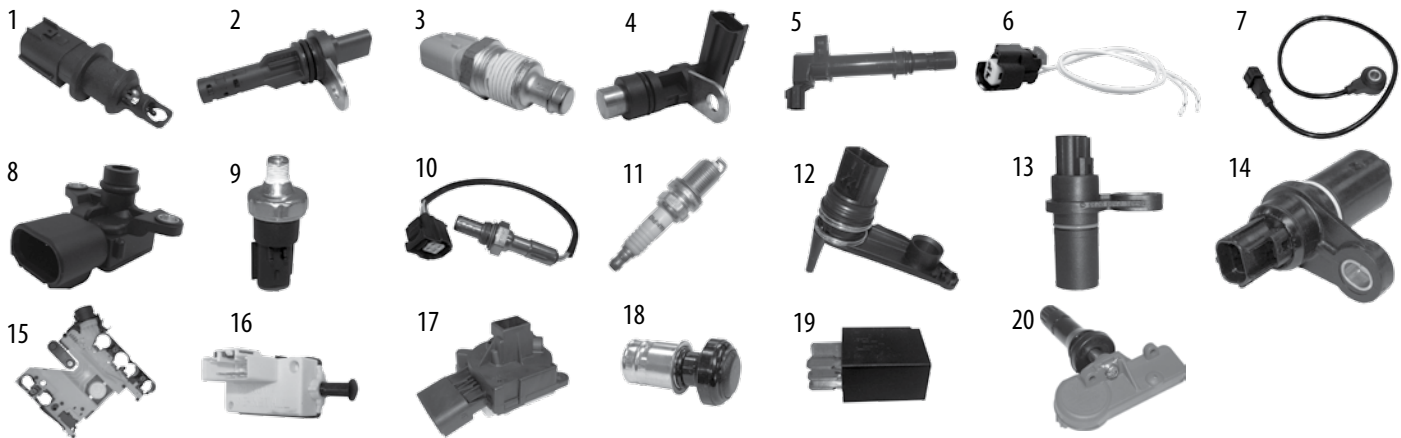

ITEM #	DESCRIPTION	YEARS	ENGINE	COMMENTS	REPLACES PART #
Engine Components					
1	Air Temperature Sensor	2008-2010 2008-2012	2.8L Diesel 3.7L		68031593AA 4606487AB
2	Camshaft Position Sensor	2008-2012 2008-2012	2.8L Diesel 3.7L		5140332AA 5149054AC
3	Coolant Temperature Sensor	2008-2012 2008-2012	2.8L Diesel 3.7L		5066779AA 5149077AB
4	Crankshaft Position Sensor	2008-2012	3.7L		56044180AC
5	Ignition Coil	2008 2009-2012	3.7L 3.7L		56028138AF 5149199AA*
6	Harness Repair Kit	2008-2012	3.7L	Fuel Injector	5183448AA
7	Knock Sensor	2008-2012	3.7L		4606093AE
8	MAP Sensor	2008-2012	3.7L		56041018AD
9	Oil Pressure Sensor	2008-2012 2008-2012	2.8L Diesel 3.7L		5149064AA 5149097AA
10	Oxygen Sensor	2008-2012	3.7L	Before or After Cat. Left or Right	56029049AA
11	Spark Plug	2008-2012	3.7L		SPZFR6F11G
Drivetrain Components					
12	Neutral Safety Switch	2008-2012	All	w/ 42RLE Transmission	4659677AC
13	Transmission Input Speed Sensor	2008-2012	All	w/ 42RLE Transmission	4799061AB
14	Transmission Output Speed Sensor	2008-2012	All	w/ 42RLE Transmission	52854001AA
15	Transmission Speed Sensor Module	2008-2012	All	w/ W5A580 Transmission	52108308AC
Body Components					
16	Brake Light Switch	2008-2012	All		56045043AG
17	Ignition Switch	2008-2012	All		4685719AG
18	Lighter	2008-2012	All		56006888
19	Relay	2008-2012	All	Micro SPDT	4608650
20	TPMS Sensor	2008-2011 2008-2011 2012	All All All	Non-Export Only Export Only	56029479AB 56029481AB 56029481AB

* This Part # not currently carried by Crown Automotive