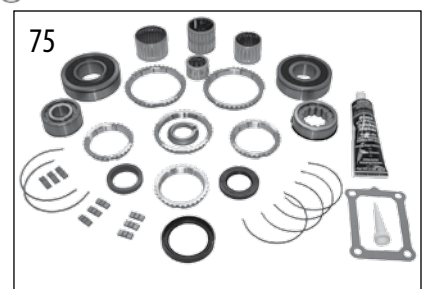

ITEM #	DESCRIPTION	COMMENTS	REPLACES PART #
39	Gear, 1st		4636368
40	Spacer, Output Shaft		83506280 *
41	Bearing, 1st Gear	Caged Roller Bearing	83506075
42	Thrust Washer, 1st Gear		83506246 *
43	Spring, 3rd & 4th Gear Synchronizer	2 Required	83506255
44	Retainer, Front Bearing	88/91 92/93 94/99	5252052 * 4636367 4636382
45	Switch, Back Up Lamp		83500629
46	Case, Transmission		5252034
47	Retainer, Rear Bearing		5252036
48	Adapter, Transfer Case	XJ, MJ, ZJ w/ 4WD YJ, TJ	4636372 * 4636373 *
49	Seal, Output	4WD	83503108
50	Gear, Reverse Idler		5252084
51	Shaft, Reverse Idler		83506258
52	Plug, Drain		83500512
53	Gasket, Fill or Drain Plug		83500513
54	Plug, Fill		83500623
55	Bearing, Cluster Gear	Front	83506259
56	Cluster Gear		4636371
57	Bearing, Cluster Gear	Rear	83506080
58	5th Gear Counter	88/92 Up to Serial No. 00705123 92/99 After Serial No. 00705123	4637535 4637527
59	Key, 5th Gear Synchronizer	88/92 Up to Serial No. 00705123 92/99 After Serial No. 00705123	83506256 4637532
60	Sleeve, 5th Gear Synchronizer		83506257
61	Blocking Ring, 5th Gear Synchronizer	88/92 Up to Serial No. 00705123 92/99 After Serial No. 00705123	83506253 4637533
62	Gear, 5th Splined		83506242
63	Thrust Washer, Cluster Gear 5th Gear		83506245
64	Bearing, 5th Gear	Caged Roller Bearing	83506079
65	Spring, 5th Gear Synchronizer	88/92 Up to Serial No. 00705123; 2 Required 92/99 After Serial No. 00705123; 2 Required	83506254 4637534
66	Ball, Reverse		83500573
67	Bearing, Output Shaft		83506073
68	Gear, 5th	Main Shaft Side	5252083
69	Bezel, Gearshift Lever Boot	84/94 XJ, MJ; 97/04 TJ	53000056AB
70	Synchronizer Repair Kit, 1st & 2nd	Includes 3 Keys & 2 Springs	SRKAX151
71	Synchronizer Repair Kit, 3rd & 4th	Includes 3 Keys & 2 Springs	SRKAX152
72	Synchronizer Repair Kit, 5th	Includes 3Keys & 2 Springs	SRKAX153
73	Bearing and Seal Kit		AX15BK
74	Gasket and Seal Kit		AX15GS
75	Master Overhaul Kit		AX15MASKIT

* This Part # not currently carried by Crown Automotive