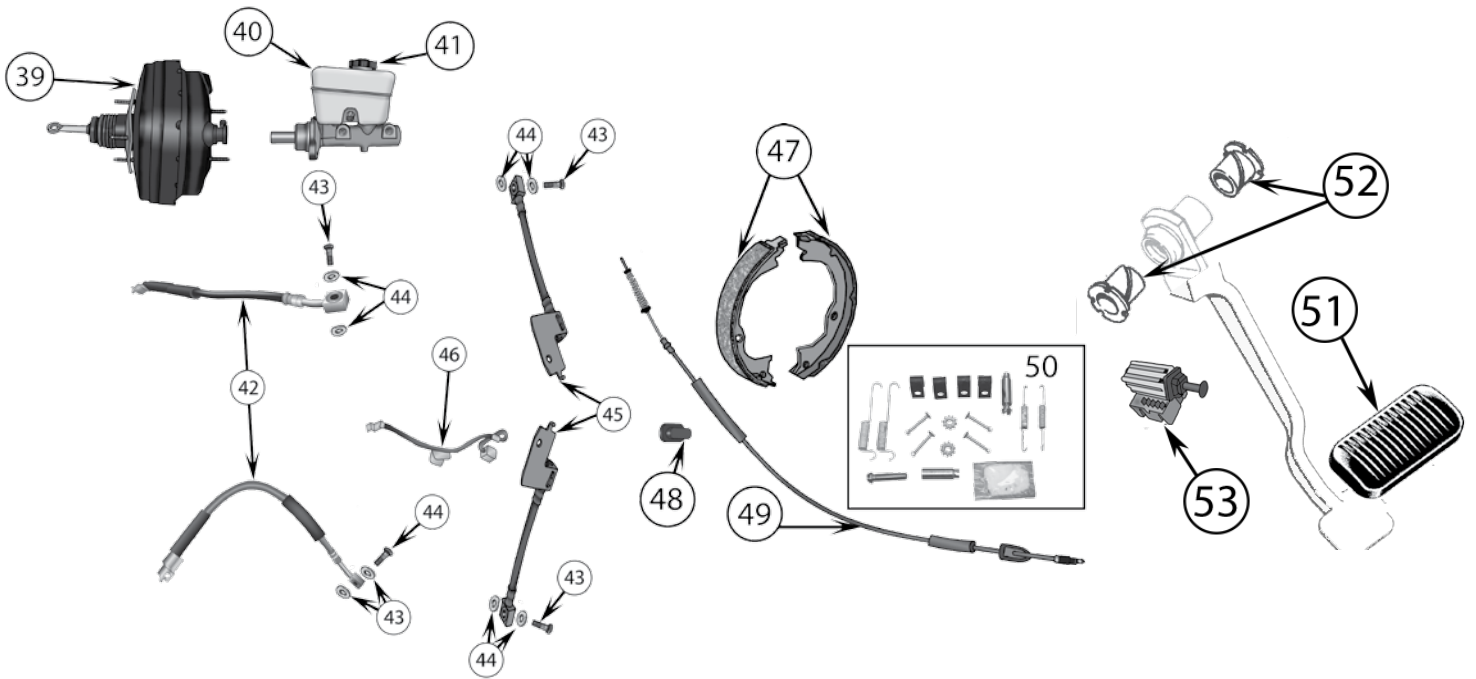

BRAKE

ZJ, ZG 1993 - 1998 | Hydraulics, Brake Hoses, Parking Brakes & Miscellaneous

ITEM #	DESCRIPTION	YEARS	POSITION	COMMENTS	REPLACES PART #
39	Brake Booster	95/98		w/ Gas Engines	4761786
40	Master Cylinder	1993 1994 95/98		w/ ABS w/ Rear Disc Brakes	4713076 4713076 4761941
41	Master Cylinder Cap	95/98			4683656
42	Brake Hose	93/98	Left Front		52008675
		93/98	Right Front		52008674
43	Brake Hose Bolt	93/98	F or R	3/8"-24 Threads	6035911AA
44	Brake Hose Washer	93/98	F or R	Each	J3236434
45	Brake Hose	94/98	Right Rear	w/ Rear Disc Brakes	52008662
		94/98	Left Rear	w/ Rear Disc Brakes	52008663
46	Brake Hose	93/98	Rear	Frame to Axle	52007401
47	Parking Brake Shoe Set	1994	Rear	Up to VIN # 358321	4762114
		94/98	Rear	After VIN # 358321	4796337
48	Parking Brake Adjuster Plug	94/98	Rear	w/ Rear Disc Brakes	4762121
49	Parking Brake Cable	93/98	Front		52008232
		93/96	Left Rear	w/ Drum Brakes	52007588
		94/98	Left Rear	w/ Disc Brakes	52008905
		93/96	Right Rear	w/ Drum Brakes	52005387
		94/98	Right Rear	w/ Disc Brakes	52008904
50	Parking Brake Hardware Kit	94/98	Rear	w/ Rear Disc Brakes	4796337HK
51	Brake Pedal Pad	93/96		w/ Automatic Transmission, 6" Wide	52002749
		93/98		w/ Manual Transmission	52002750
		93/98		w/ Automatic Transmission, 5" Wide	52078540
52	Brake Pedal Bushing	93/98		Plastic	J3225981
53	Brake Light Switch	1993 94/98			56006981 56042023