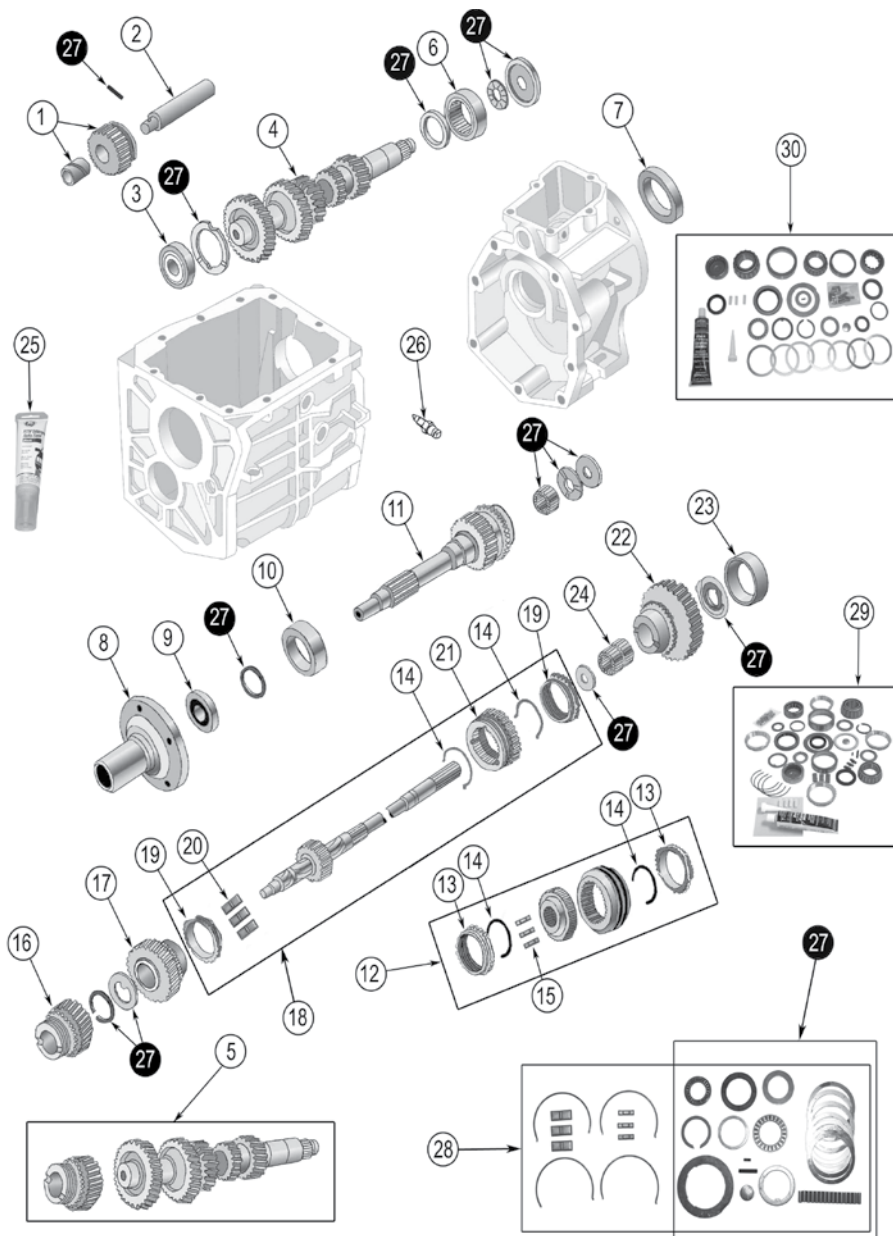

ITEM #	DESCRIPTION	COMMENTS	REPLACES PART #
1	Gear, Reverse Idler		J8134038
2	Shaft, Reverse Idler		J8134039 *
3	Bearing, Cluster, Front		J8134033
4	Cluster Gear	37-32-23-15-14 Teeth	83500970
5	Cluster Gear Kit	Includes 27T 3rd Gear & Cluster Gear	83500970K
6	Bearing, Rear Cluster, Rear		J8134036
7	Seal, Output		J8132672
8	Retainer, Bearing, Front		J8134013
9	Seal, Input		J8132779
10	Bearing, Input Shaft, Front		J8134015

* This Part # not currently carried by Crown Automotive