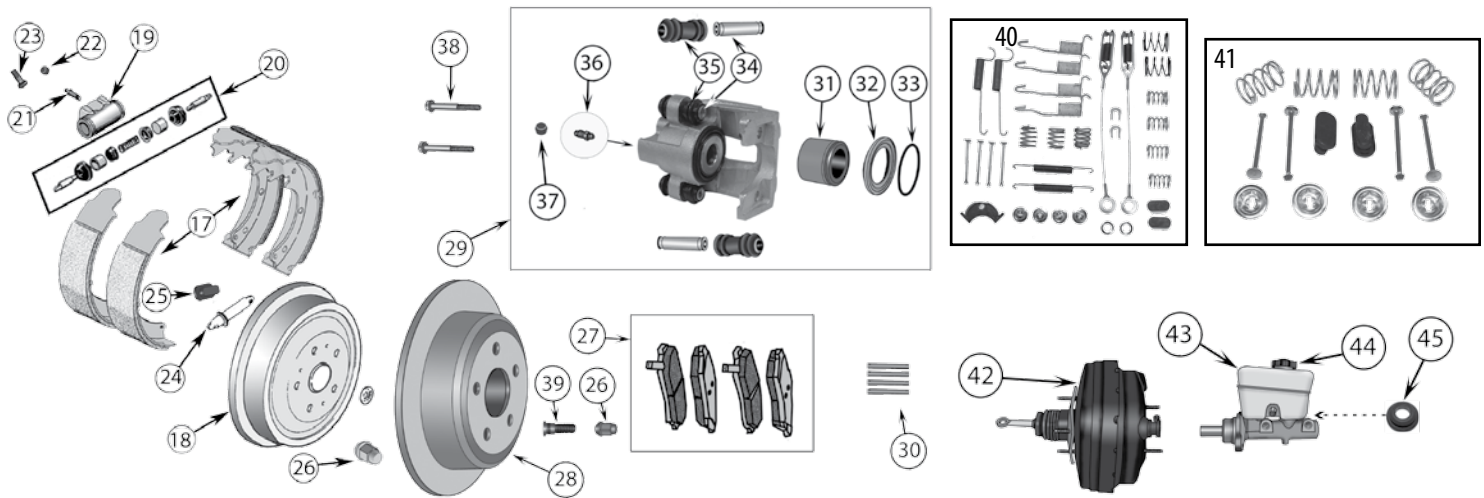

ITEM #	DESCRIPTION	YEARS	COMMENTS	REPLACES PART #
29	Brake Caliper	03/06 03/06	Left; Less Pads Right; Less Pads	5191825AA 5093542AA
30	Brake Pad Clip	03/06	Left or Right Rear Caliper Clip (4 Required per side)	5093394AB
31	Caliper Piston	03/06		4762111
32	Caliper Piston Boot	03/06		5093277AA
33	Caliper Piston Seal	03/06		5093276AA
34	Caliper Sleeve	03/06		4423573
35	Caliper Bushing	03/06		4762106
36	Bleeder Screw	03/06	w/ Disc Brakes	J8129722
37	Bleeder Screw Cap	03/06		5093278AB
38	Caliper Bolt	03/06		5253000
39	Wheel Stud	97/02 03/06		83503053 53007463
40	Drum Brake Hardware Kit	97/06	Includes Springs, Cables & Guides	4636779
41	Brake Shoe Hold Down Kit	97/06		4049681
42	Brake Booster	97/06		4798158AC
43	Master Cylinder	97/06		4798157
44	Master Cylinder Cap	97/06		4683656
45	Master Cylinder Grommet	97/06	2 Required	4723389