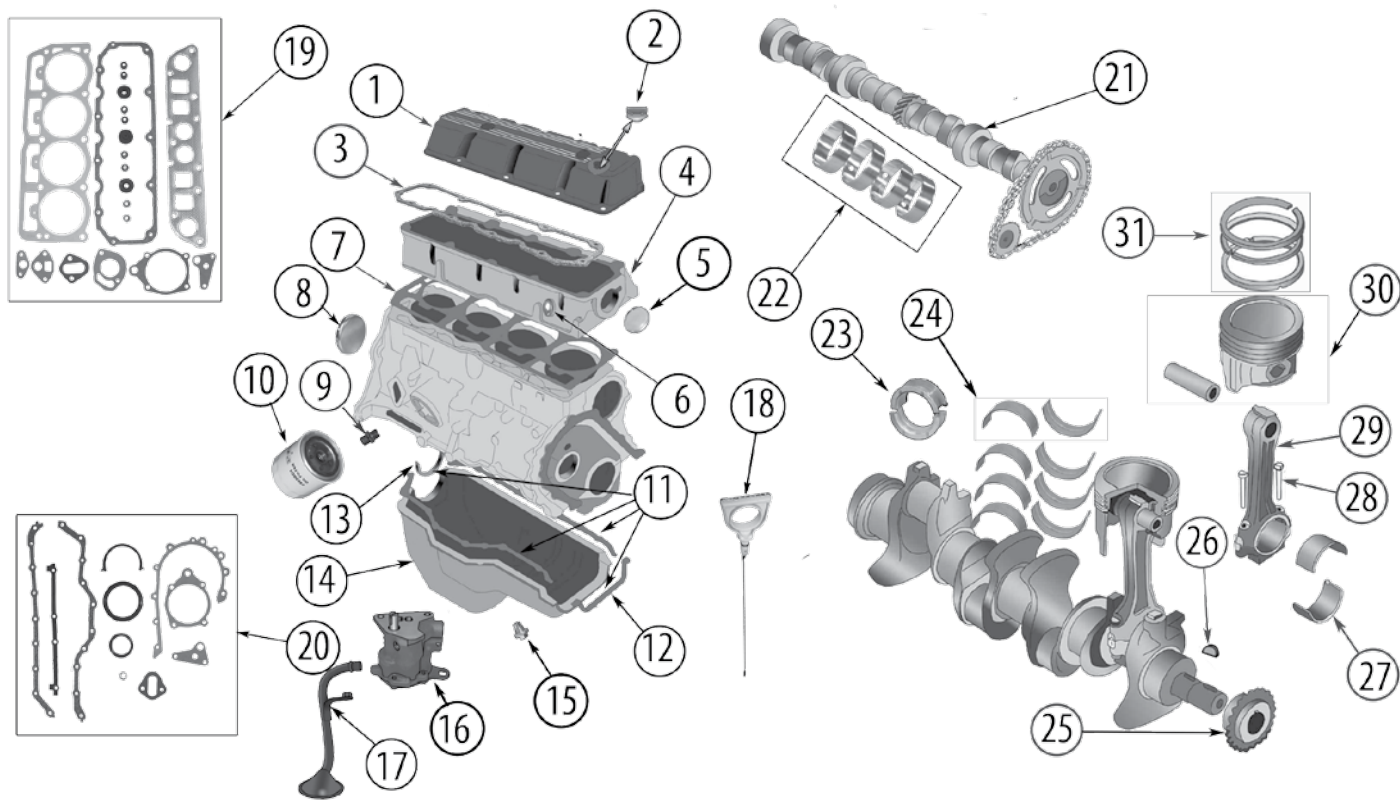

ITEM #	DESCRIPTION	YEARS	COMMENTS	REPLACES PART #
1	Valve Cover	84/90 91/96 97/97 97/02	w/ Carburetor w/ Fuel Injection Up to 3-1-97 After 3-1-97	33003857 4883311AB * 53010428 * 53010428AB *
2	Oil Filler Cap	91/02	w/ Fuel Injection	J8132312
3	Valve Cover Gasket	84/90 87/02	Rubber RTV Silicone	J3241731 J8993317
4	Cylinder Head	87/93	w/ Carburetor; Bare Cylinder Head	53020183
5	Expansion Plug	84/02	2" Diameter	J3105394
6	Expansion Plug	84/02	7/8" Diameter	J3172319
7	Cylinder Head Gasket	84/02		53009549AB
8	Camshaft Plug	84/02	2-9/64" Diameter	J3172313
9	Oil Filter Connector	91/02		53007563AB

* This Part # not currently carried by Crown Automotive