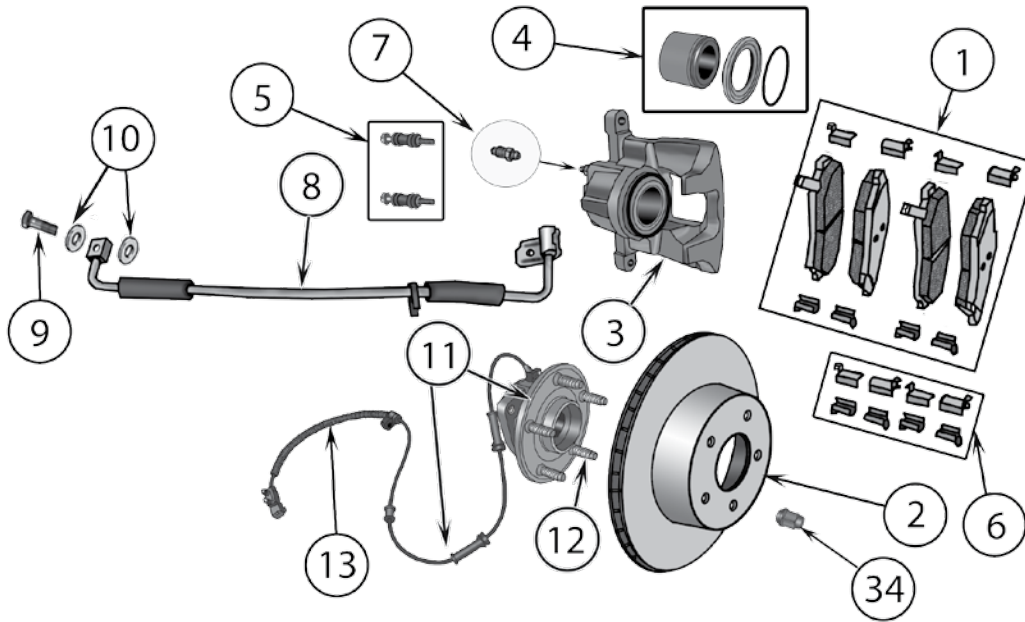

ITEM #	DESCRIPTION	YEARS	POSITION	COMMENTS	REPLACES PART#
1	Brake Pad Set	07/15	Front	Includes Clips	68003701AA
2	Brake Rotor	07/15	Front	11.89" Diameter	52060137AB
		07/15	Front	13" Diameter (Export)	68040177AA
	Drilled & Slotted Rotor Set	07/15	L & R	w/ 11.89" Rotors; Includes Left & Right Rotors	RT31025
3	Brake Caliper	07/15	Right Front	w/ 11.89" Rotor; Less Pads	68003697AA
		07/15	Left Front	w/ 11.89" Rotor; Less Pads	68003707AA
		08/15	Left Front	w/ 13" Rotor (Export); Less Pads	68044862AA *
		08/15	Right Front	w/ 13" Rotor (Export); Less Pads	68044863AA *
4	Caliper Rebuild Kit	07/15	Front	Includes 1 Piston, 1 Seal and 1 Boot	68003698AA
5	Caliper Pin Kit	07/15	Front	w/ 11.89" Rotor	68003706AA
		08/15	Front	w/ 13" Rotor (Export)	68049018AA
6	Brake Pad Spring Kit	07/15	Front		68003705AA
7	Bleeder Screw	07/15	Front		5093343AA
8	Brake Hose	07/10	Left Front		52060045AE
		11/15	Left Front		68171943AC *
		07/10	Right Front		52060044AE
		11/15	Right Front		68171944AC *
9	Brake Hose Bolt	07/15	Front		6508914AA *
10	Brake Hose Washer	07/15	Front		6502114 *
11	Hub Assembly	07/10	L or R	Includes Wheel Speed Sensor & Studs	52060398AC
12	Wheel Stud	07/15	Front		68003282AA *
13	Wheel Speed Sensor	07/15	L or R	Left or Right	68003281AA

* This Part # not currently carried by Crown Automotive