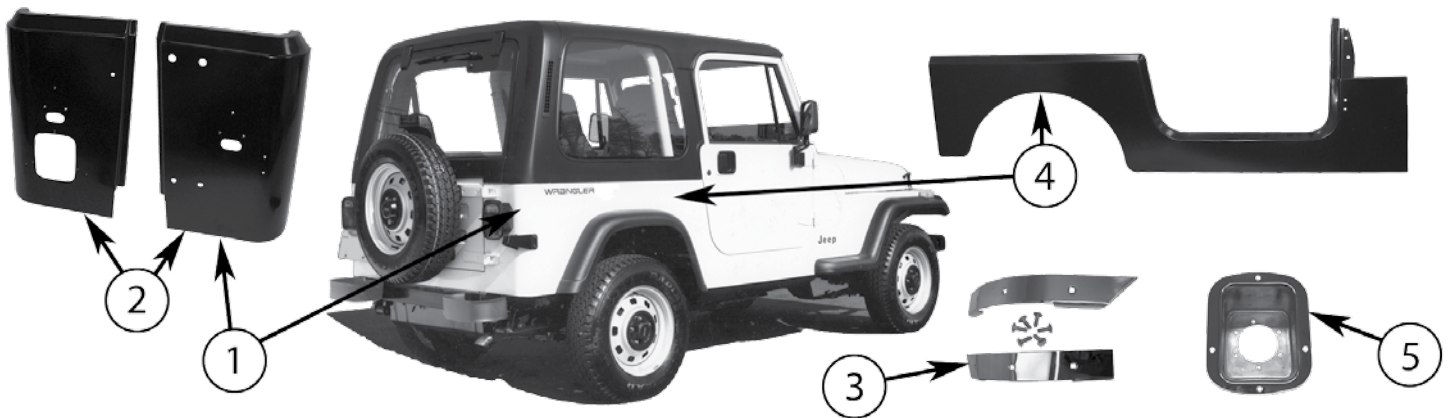

ITEM #	DESCRIPTION	LOCATION	YEARS	COLOR	COMMENTS	REPLACES PART #
1	Corner Panel	Left	87/95			83503579
1	Corner Panel	Right	87/95			55176337
2	Corner Panel Set	L & R	87/95			55176337K
3	Corner Guard Set	L & R	87/95	Polished Stainless	Includes 2 Guards and Hardware	RT34041
4	Side Panel	Left	87/95		Less "Jeep" Logo	4798283
4	Side Panel	Right	87/95		Less "Jeep" Logo	4798282
5	Fuel Filler Bezel		87/95	Polished Stainless		RT34089