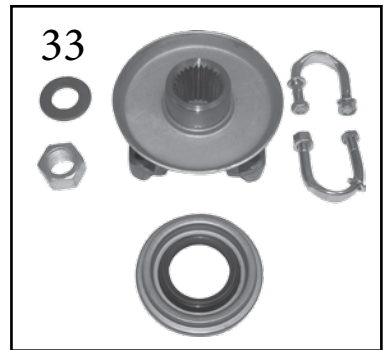

ITEM #	DESCRIPTION	COMMENTS	YEARS	RATIO	INCLUDES	REPLACES PART #
1	Ring & Pinion Set		86/92	3.07 (43/14)	10, 18, 19	83504197
	Ring & Pinion Set		86/92	3.54 (46/13)	10, 18, 19	4137749
	Ring & Pinion Kit		86/92	3.07 (43/14)	2, 3, 10, 15, 16, 18, 19, 28	J8129224
	Ring & Pinion Kit		86/92	4.09 (45/11)	2, 3, 10, 15, 16, 18, 19, 28	J8129225
2	Bearing Set, Differential	Includes 2 Bearings & 2 Cups	86/92	All		J8124071
3	Shim Set, Carrier		86/92	All	31	J8129222
4	Case Assembly, Differential, Standard		86/92	3.07, 3.54, 3.73	2, 3, 10, 28, 31	83503073 *

* This Part # not currently carried by Crown Automotive