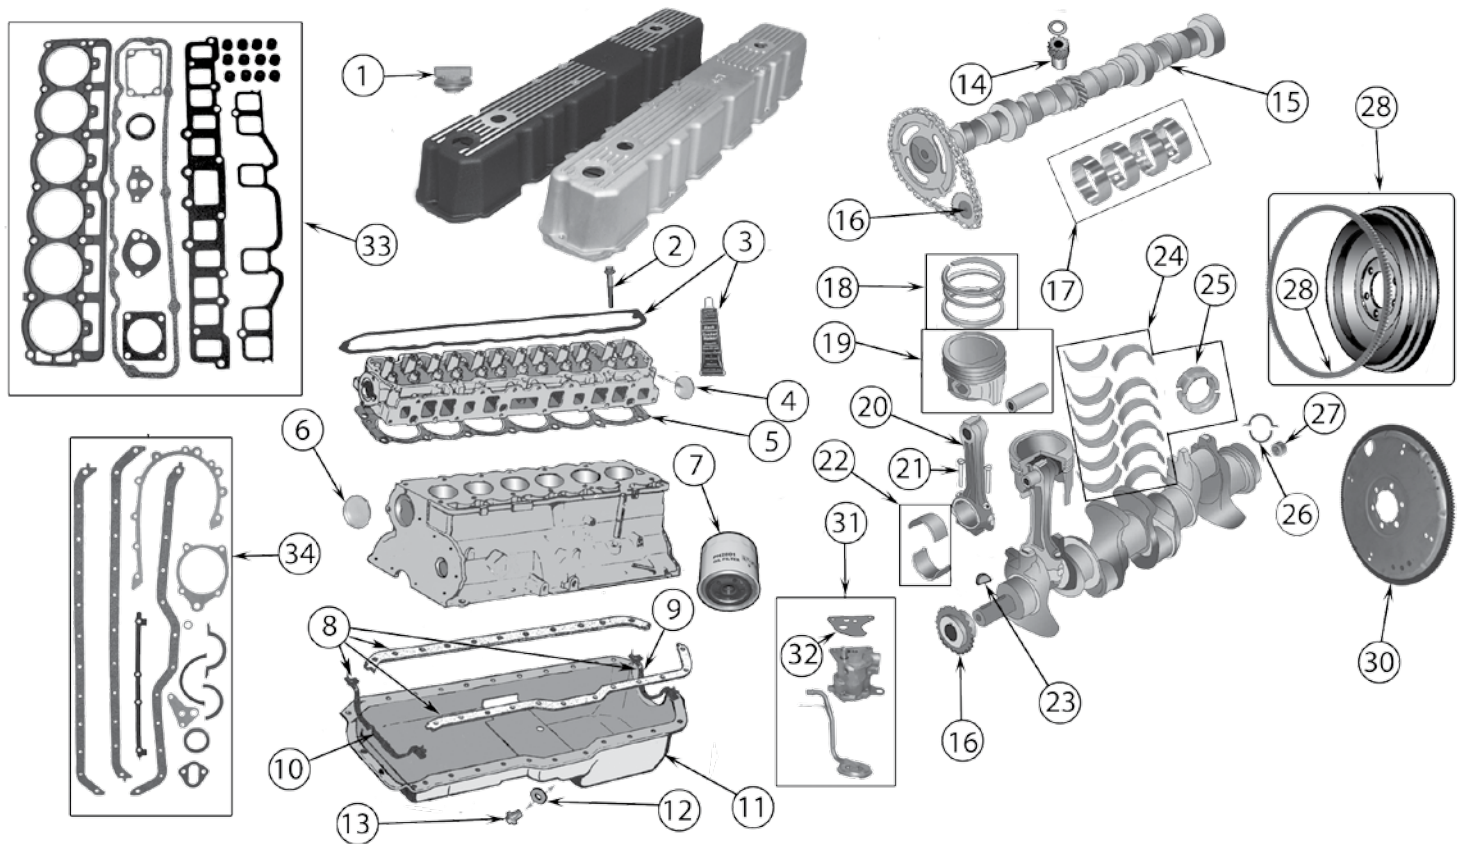

ITEM #	DESCRIPTION	YEARS	COMMENTS	REPLACES PART #
1	Oil Filler Cap	87/90	w/ Plastic Valve Cover	33001016
2	Cylinder Head Bolt	87/90		6035514
3	Valve Cover Gasket	87/90	RTV Silicone	J8993317
		87/90		53005991G
4	Expansion Plug	87/90	2" Diameter	J3105394
5	Cylinder Head Gasket	87/90		J3237756
6	Camshaft Plug	87/90	2-9/64" Diameter	J3172313
7	Oil Filter	87/90	w/ Metric Threads	33004195
		87/82		J8993146
8	Oil Pan Gasket	87/90	1 Piece	53007568
	Oil Pan Gasket Set	87/90	Cork and Rubber Set (4 Pieces)	83504662
9	Oil Pan to Rear Main Bearing Gasket	87/90		J3177635
10	Oil Pan to Timing Cover Gasket	87/90		J3172848