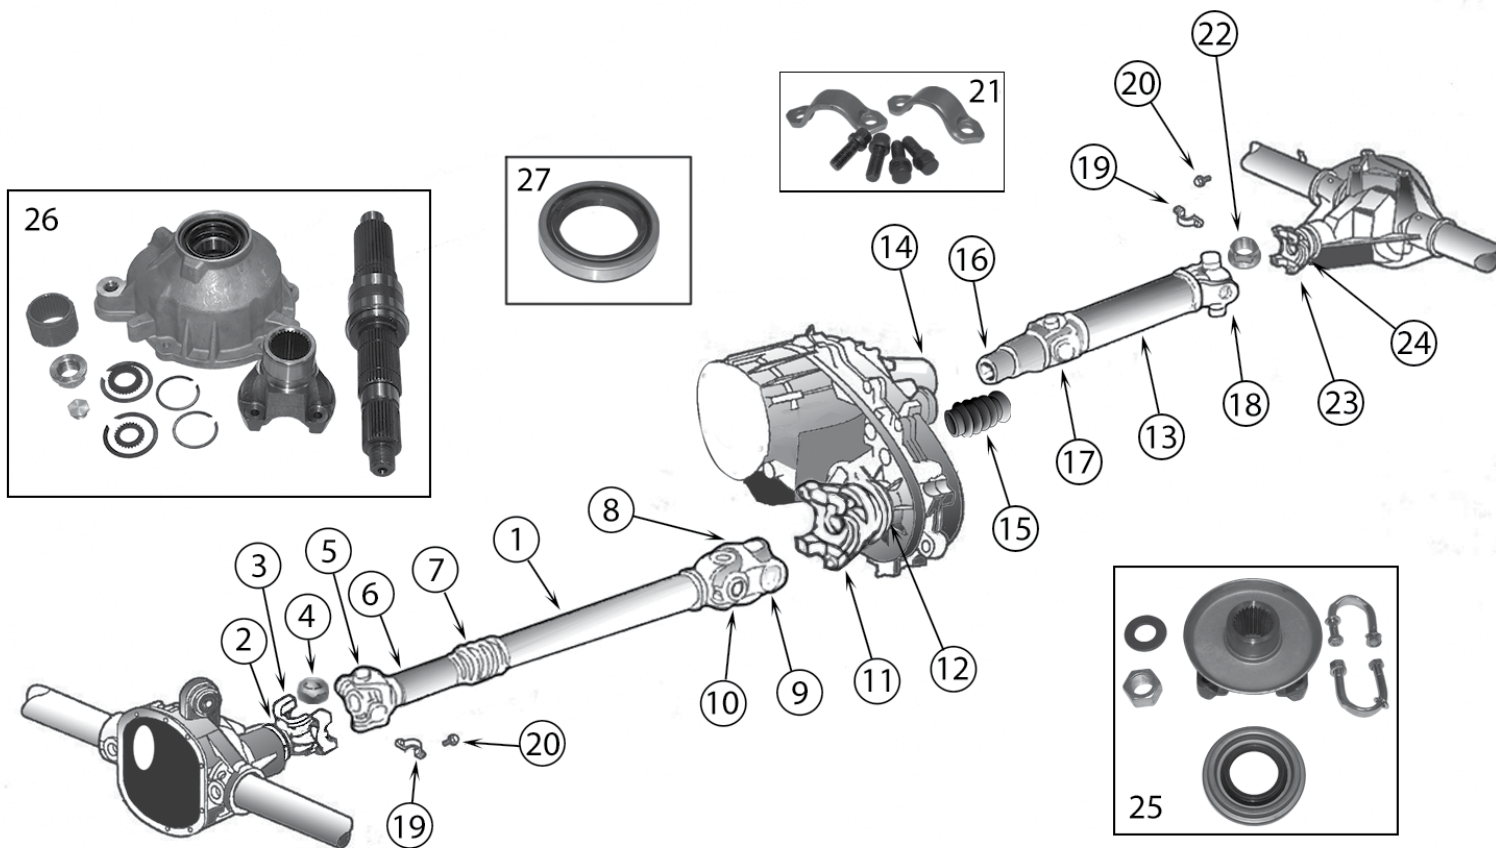

DRIVE SHAFTS

XJ - Cherokee 1984 - 2001 Continued

ITEM #	DESCRIPTION	YEARS	ENGINE	TRANSMISSION	TRANSFER CASE	COMMENTS	REPLACES PART #
15	Boot, Rear Drive Shaft	94/01	All	All	NP231, NP242		4798123
16	Slip Yoke, Rear	87/95	All	All	All	w/ 4WD	83503574
		96/01	2.5L Gas, 4.0L	All	All	w/ 4WD	4882714
		87/01	All	Automatic	N/A	w/ 2WD	83503593
		84/93	All	Manual	N/A	w/ 2WD	53001987
		94/00	2.5L Gas	Manual	N/A	w/ 2WD	53001987
		84/85	All	All	NP228	w/ 4WD	J8134782