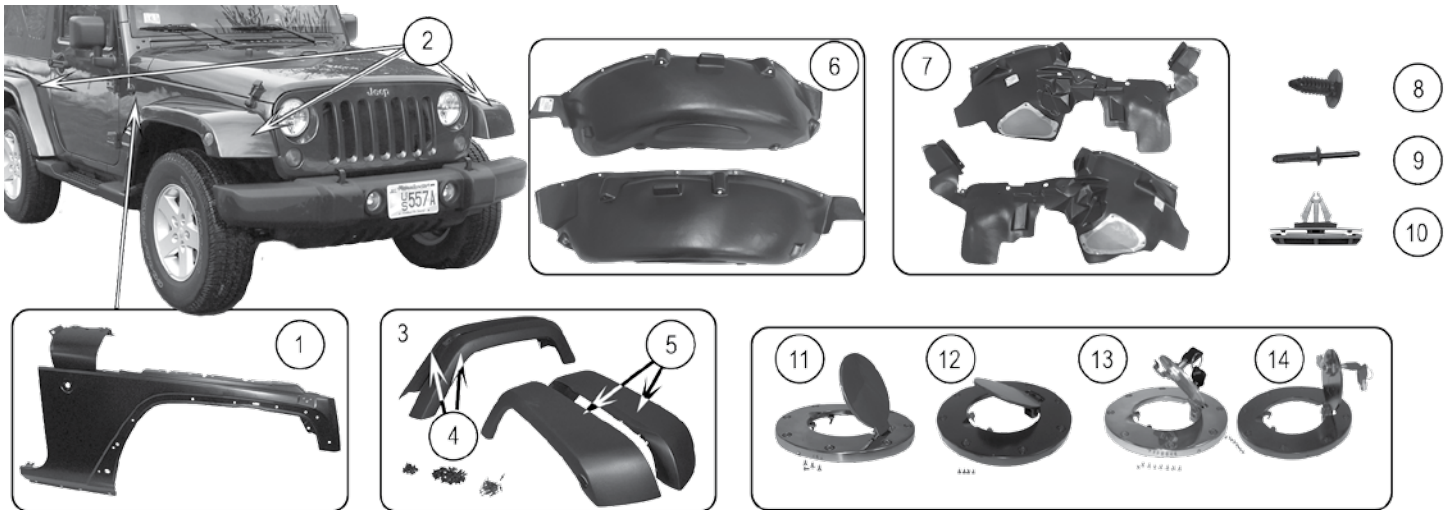

ITEM #	DESCRIPTION	POSITION	COLOR	YEARS	2 OR 4 DOOR	COMMENTS	REPLACES PART #
1	Fender	Front, Left Front, Right	Black (Primed) Black (Primed)	07/15 07/15	2 or 4-Door 2 or 4-Door		68002399AD 68002398AD
2	Fender Flare	Front, Left Front, Right Rear, Left Rear, Right	Black Textured Black Textured Black Textured Black Textured	07/15 07/15 07/15 07/15	2 or 4-Door 2 or 4-Door 2 or 4-Door 2 or 4-Door		5KF09RXFAG 5KF08RXFAG 5KF17RXFAE 5KF16RXFAE
3	Fender Flare Set	F & R, L & R	Black Textured	07/15	2 or 4-Door	Includes Front & Rear Flares, Retainers, and Rivets	5KFK
4	Fender Flare Set	Rear, L & R	Black Textured	07/15	2 or 4-Door	Includes 2 Rear Flares, Retainers, and Rivets	5KFKRR
5	Fender Flare Set	Front, L & R	Black Textured	07/15	2 or 4-Door	Includes 2 Front Flares, Retainers, and Rivets	5KFKFR
6	Fender Liner	Rear, Left Rear, Right	Black Black	07/15 07/15	2 or 4-Door 2 or 4-Door		55157127AH 55157126AH
7	Fender Liner	Front, Left Front, Right	Black Black	07/15 07/15	2 or 4-Door 2 or 4-Door		55157117AH 55157116AH
8	Push Pin	F or R, L or R	Black	07/15	2 or 4-Door	Plastic; Used for Front and Rear Fender Flares	J4007117
9	Rivet	F or R, L or R	Black	07/15	2 or 4-Door	Plastic; Used for Front and Rear Fender Flares	6506007AA
10	Retainer	F or R, L or R	Black	07/09	2 or 4-Door	Plastic; Used for Front and Rear Fender Flares	55157055AA
11	Fuel Door		Polished Aluminum	07/15	2 or 4-Door	Non-Locking	RT26051
12	Fuel Door		Black	07/15	2 or 4-Door	Non-Locking	RT26053
13	Fuel Door		Polished Aluminum	07/15	2 or 4-Door	Locking	RT26052
14	Fuel Door		Black	07/15	2 or 4-Door	Locking	RT26054