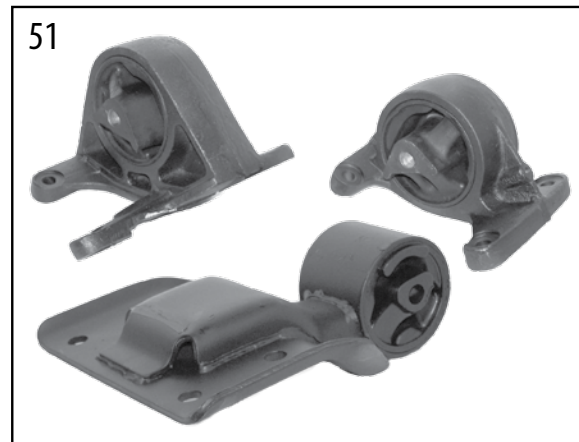

3.7 Liter Daimler-Chrysler Engine (Continued)

ENGINE

ITEM #	DESCRIPTION	YEAR	COMMENTS	REPLACES PART #
23	Timing Kit	02/12	Includes Chains, Tensioners and Guides	5019423AD
24	Timing Chain	02/12	Primary; 1 Required	53020680
25	Timing Chain	02/12	Secondary; 2 Required	53021295AA
26	Timing Chain Arm	02/12	Secondary; 2 Required	53021292AB
27	Timing Chain Guide	02/12	Secondary; Right	53021293AA
		02/12	Secondary; Left	53021294AA
28	Timing Chain Tensioner	02/12	Primary	53020681
29	Camshaft Sprocket	02/12	Left	53021290AA
		02/12	Right	53021291AF
30	Timing Chain Tensioner	02/12	Secondary; Right	53021249AA
31	Timing Chain Tensioner	02/12	Secondary; Left	53021250AA
32	Crankshaft Sprocket	02/12		53020679
33	Timing Cover O-Ring	02/12	2 Required	53021239AA
34	Idler Sprocket	02/12		53021170AA
35	Timing Cover Gasket	02/12		53021226AA
36	Oil Filter Connector	02/12		53007563AB
37	Oil Filter	02/12		4781452BB
		09/12		5184231AA
38	Oil Pump	02/12		53020827AC
39	Oil Fill Housing Gasket	02/12		53020889AC
40	Crankcase Vent O-Ring	02/06		4137726
41	Oil Filler Cap	08/12		53022221AA
		02/06		53032389AC
42	Dipstick Tube O-Ring	05/12		53021144AA
43	Oil Pickup Tube O-Ring	02/12		53020861
44	Oil Drain Plug	02/12		6506100AA
45	Oil Pan Gasket	02/12		53021001AB
46	Lower Gasket Set	02/12		5135793AA
47	Engine Mount	02/05	KJ; Right	52059226AB
		02/05	KJ; Left	52059227AC
48	Engine Mount	08/12	KK; Right	52129480AC
		08/12	KK; Left	52129481AC
49	Transmission Mount	02/03	KJ w/ 4WD w/ 45RFE Transmission	52002334AB
		03/05	KJ w/ 4WD w/ 42RLE Transmission	52128654AA
		05/05	KJ w/ 2WD w/ Manual Transmission	52128654AA
50	Engine Mount Kit	02/03	KJ w/ 4WD w/ 45RFE Transmission	52059226KE
51	Engine Mount Kit	03/05	KJ w/ 4WD w/ 42RLE Transmission	52059226KL
		05/05	KJ w/ 2WD w/ Manual Transmission	52059226KL