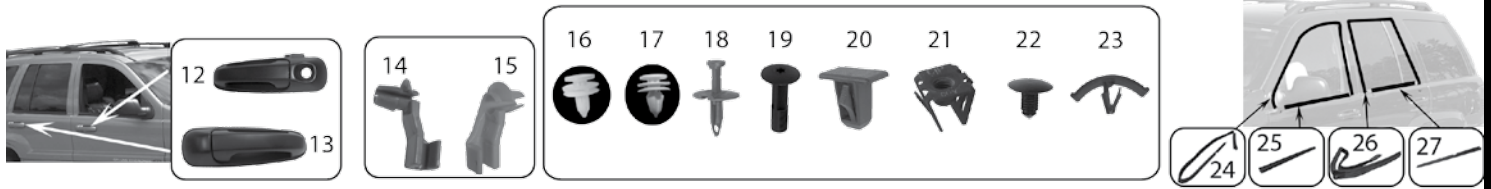

ITEM #	DESCRIPTION	POSITION	YEARS	COLOR	COMMENTS	REPLACES PART #
Doors, Weatherstrip & Hardware/Fasteners						
12	Door Handle	Left Front	99/01	Black	w/ Limited Package; w/ Lock Cylinder Hole	5GG27DX8AA
		Left Front	02/04	Black	w/ Limited Package; w/ Lock Cylinder Hole	5GG27XBQAB
		Left Front	99/04	Textured Black	w/ Laredo Package; w/ Lock Cylinder Hole	55136351AD
		Right Front	99/04	Textured Black	w/ Laredo Package; w/o Lock Cylinder Hole	55135636AD
		Right Front	99/04	Black	w/ Limited Package; w/ Lock Cylinder Hole	QR38XBQAC
13	Door Handle	Right Rear	01/04	Black	w/ Limited Package	5FW46ACQAC
		Left Rear	01/04	Black	w/ Limited Package	5FW47DX8AB
14	Door Lock Rod Clip		99/03	Purple		4658444
15	Door Lock Rod Clip		99/03	Orange		4658445
16	Door Panel Fastener		99/00 02/04			6505539AA 6507686AA
17	Retainer	Front	99/04		At Front Fender	6506293AA
18	Push Pin	F or R	99/04		Front or Rear Fascia	55176248
19	Retainer	Front	99/04		Attaches Cowl	6505319AA
20	Side Cladding Retainer	L or R	99/04			5FR56DX9
21	Spring Nut	Rear	99/04		at Rear Window Regulators	6505223AA
22	Push Pin	Front	99/04		At Front Bumper	6505667AA
23	Retainer	L or R	99/04		Hood Insulation Fastener	60036351
24	Door Glass Seal	Right Front	99/04		Seals Perimeter of Window	55136024AG
		Left Front	99/04		Seals Perimeter of Window	55136025AG
25	Door Glass Weatherstrip	Right Front	99/04		Outer	55135878AF
		Left Front	99/04		Outer	55135879AF
		Right Front	99/04		Inner	55135898AE
		Left Front	99/04		Inner	55135899AE
26	Door Glass Seal	Right Rear	99/04		Seals Perimeter of Window	55136080AI
		Left Rear	99/04		Seals Perimeter of Window	55136081AI
27	Door Glass Weatherstrip	Right Rear	99/04		Outer	55135890AF
		Left Rear	99/04		Outer	55135891AF