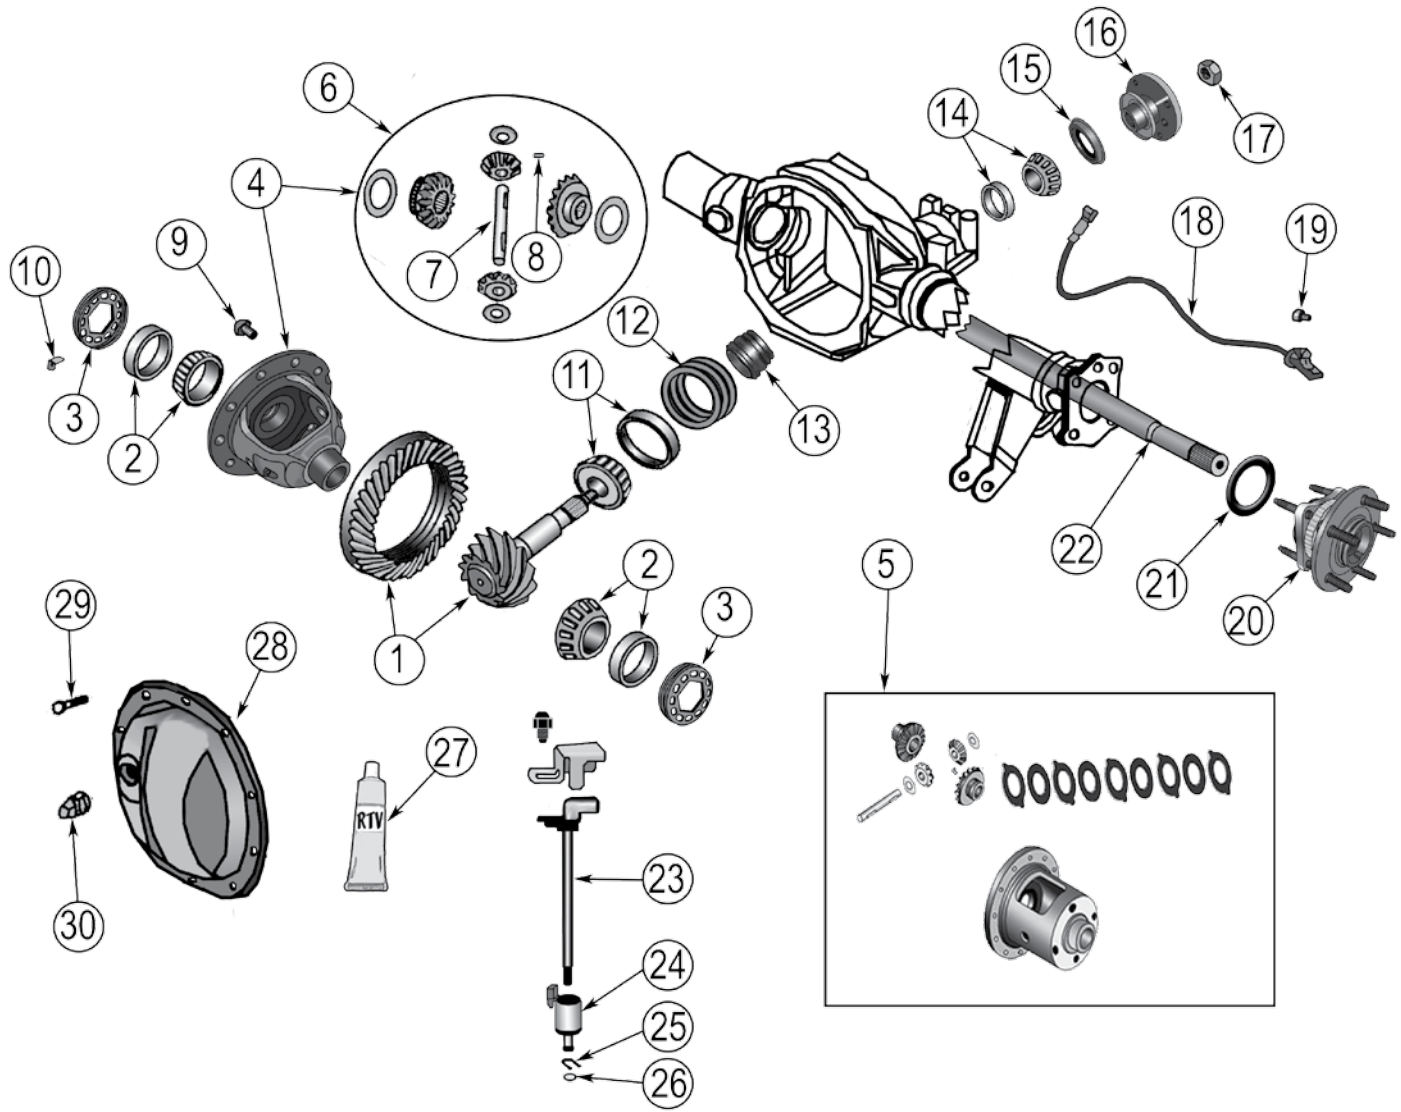

AXLE / DIFFERENTIAL Chrysler 8.25" Rear Axle | WK, WH, XK, XH 2005 - 2010

ITEM #	DESCRIPTION	COMMENTS	YEARS	RATIO	REPLACES PART #
1	Ring & Pinion		05/10	3.07	5135768AB *
			05/10	3.55	5175783AB *
			05/10	3.73	5143812AA
2	Bearing Set, Differential	Includes 2 Bearings & 2 Cups	05/10	All	4864213
3	Adjuster, Differential Bearing	Left or Right	05/10	All	3507876AB *
4	Case Assembly, Differential, Standard		05/07	All	52114574AA
		w/ 3.7L, 5.7L, 3.0L Diesel Engine	08/10	3.07, 3.55	52114574AA
		w/ 4WD w/ 4.7L Engine	08/10	3.73	52114574AA
		w/ 2WD w/ 4.7L Engine	08/10	3.73	68032258AA *

* This Part # not currently carried by Crown Automotive