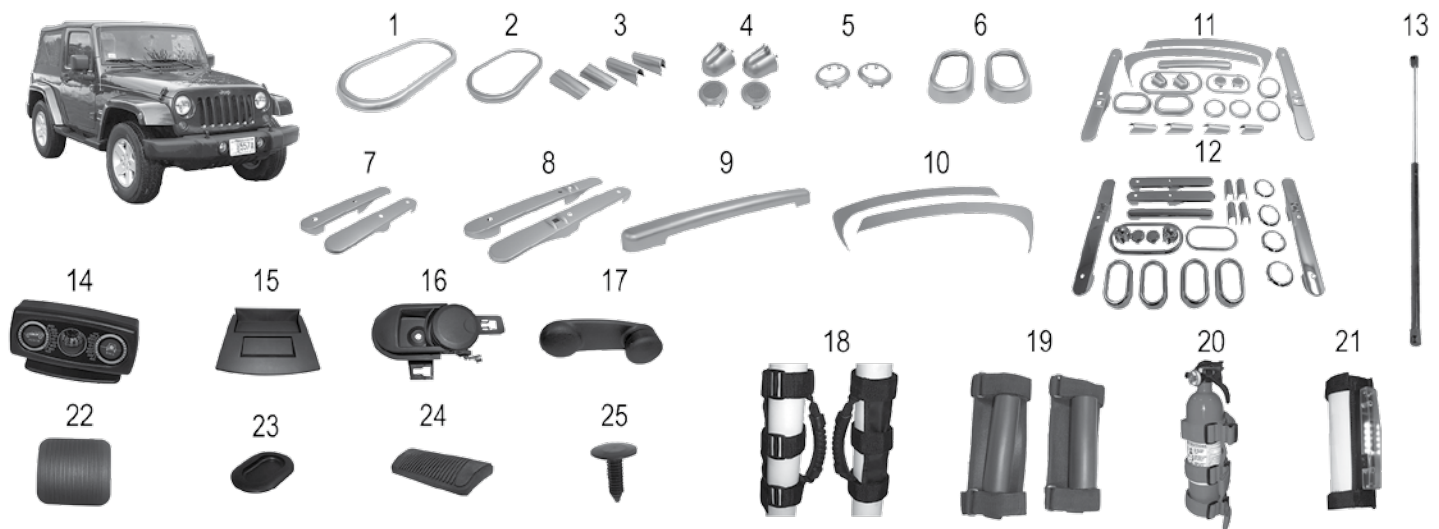

ITEM #	DESCRIPTION	POSITION	COLOR	YEARS	2 OR 4 DOOR	COMMENTS	REPLACES PART #
1	Shifter Bezel Accent		Chrome	07/10	2 or 4-Door	w/ Automatic Transmission	RT27037
			Brushed Silver	07/10	2 or 4-Door	w/ Automatic Transmission	RT27038
2	Cup Holder Accent	Front	Chrome	07/10	2 or 4-Door		RT27020
		Front	Brushed Silver	07/10	2 or 4-Door		RT27021
3	Steering Wheel Accents		Chrome	07/10	2 or 4-Door	Set of 4	RT27039
			Brushed Silver	07/10	2 or 4-Door	Set of 4	RT27040
4	Tweeter Covers	Front, L & R	Chrome	07/10	2 or 4-Door	Set of 2	RT27041
		Front, L & R	Brushed Silver	07/10	2 or 4-Door	Set of 4	RT27042
5	HVAC Vent Accents	Front, L & R	Chrome	07/10	2 or 4-Door	Set of 2	RT27027
		Front, L & R	Brushed Silver	07/10	2 or 4-Door	Set of 2	RT27028
6	Door Handle Accents	F or R, L & R	Chrome	07/10	2 or 4-Door	Set of 2	RT27023
		F or R, L & R	Brushed Silver	07/10	2 or 4-Door	Set of 2	RT27024
7	Interior Door Accent Set	Rear, L & R	Chrome	07/10	2 or 4-Door	With Power Windows Only; Set of 2	RT27033
		Rear, L & R	Brushed Silver	07/10	2 or 4-Door	With Power Windows Only; Set of 2	RT27035
8	Interior Door Accent Set	Front, L & R	Chrome	07/10	2 or 4-Door	With Power Windows Only; Set of 2	RT27034
		Front, L & R	Brushed Silver	07/10	2 or 4-Door	With Power Windows Only; Set of 2	RT27036
9	Grab Handle Cover	Front, Right	Chrome	07/10	2 or 4-Door	On Dash	RT27025
		Front, Right	Brushed Silver	07/10	2 or 4-Door	On Dash	RT27026
10	Center Dash Accents	Front, L & R	Chrome	07/10	2 or 4-Door	Set of 2	RT27018
		Front, L & R	Brushed Silver	07/10	2 or 4-Door	Set of 2	RT27019
11	Interior Accent Kit	Front, L & R	Chrome	07/10	2-Door	w/ Automatic Transmission	RT27029
		Front, L & R	Brushed Silver	07/10	2-Door	w/ Automatic Transmission	RT27031
12	Interior Accent Kit	F & R, L & R	Chrome	07/10	4-Door	w/ Automatic Transmission	RT27030
		F & R, L & R	Brushed Silver	07/10	4-Door	w/ Automatic Transmission	RT27032
13	Liftgate Glass Support	Rear, L or R	Black & Silver	07/10	2 or 4-Door		4589609AA
14	Clinometer		Black	07/15	2 or 4-Door	Roll Gauge, Pitch Gauge, and Compass w/ JK Graphics	RT24043
15	Dash Tray	Front	Black Textured	07/10	2 or 4-Door	Top Center of Dash, Replaces Center Panel; Has Spaces for Change, Electronic Devices and Misc. Items	RT27022