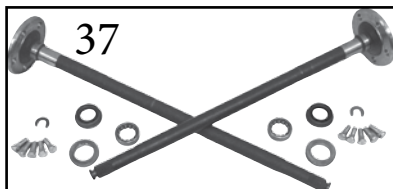

ITEM #	DESCRIPTION	COMMENTS	YEARS	RATIO	INCLUDES	REPLACES PART #
11	Shaft & Pin Kit, Differential	w/ Standard Differential; Roll Pin Style Threaded Pn Style	84/89 90/01	All All		3224231K 5252502K
12	Bolt Kit, Ring Gear	Includes 10 @ 3/8"-24 Bolts Includes 10 @ 7/16"-20 Bolts	87/10-1-00 10-2-00/01	All All		4720891 5012810AC