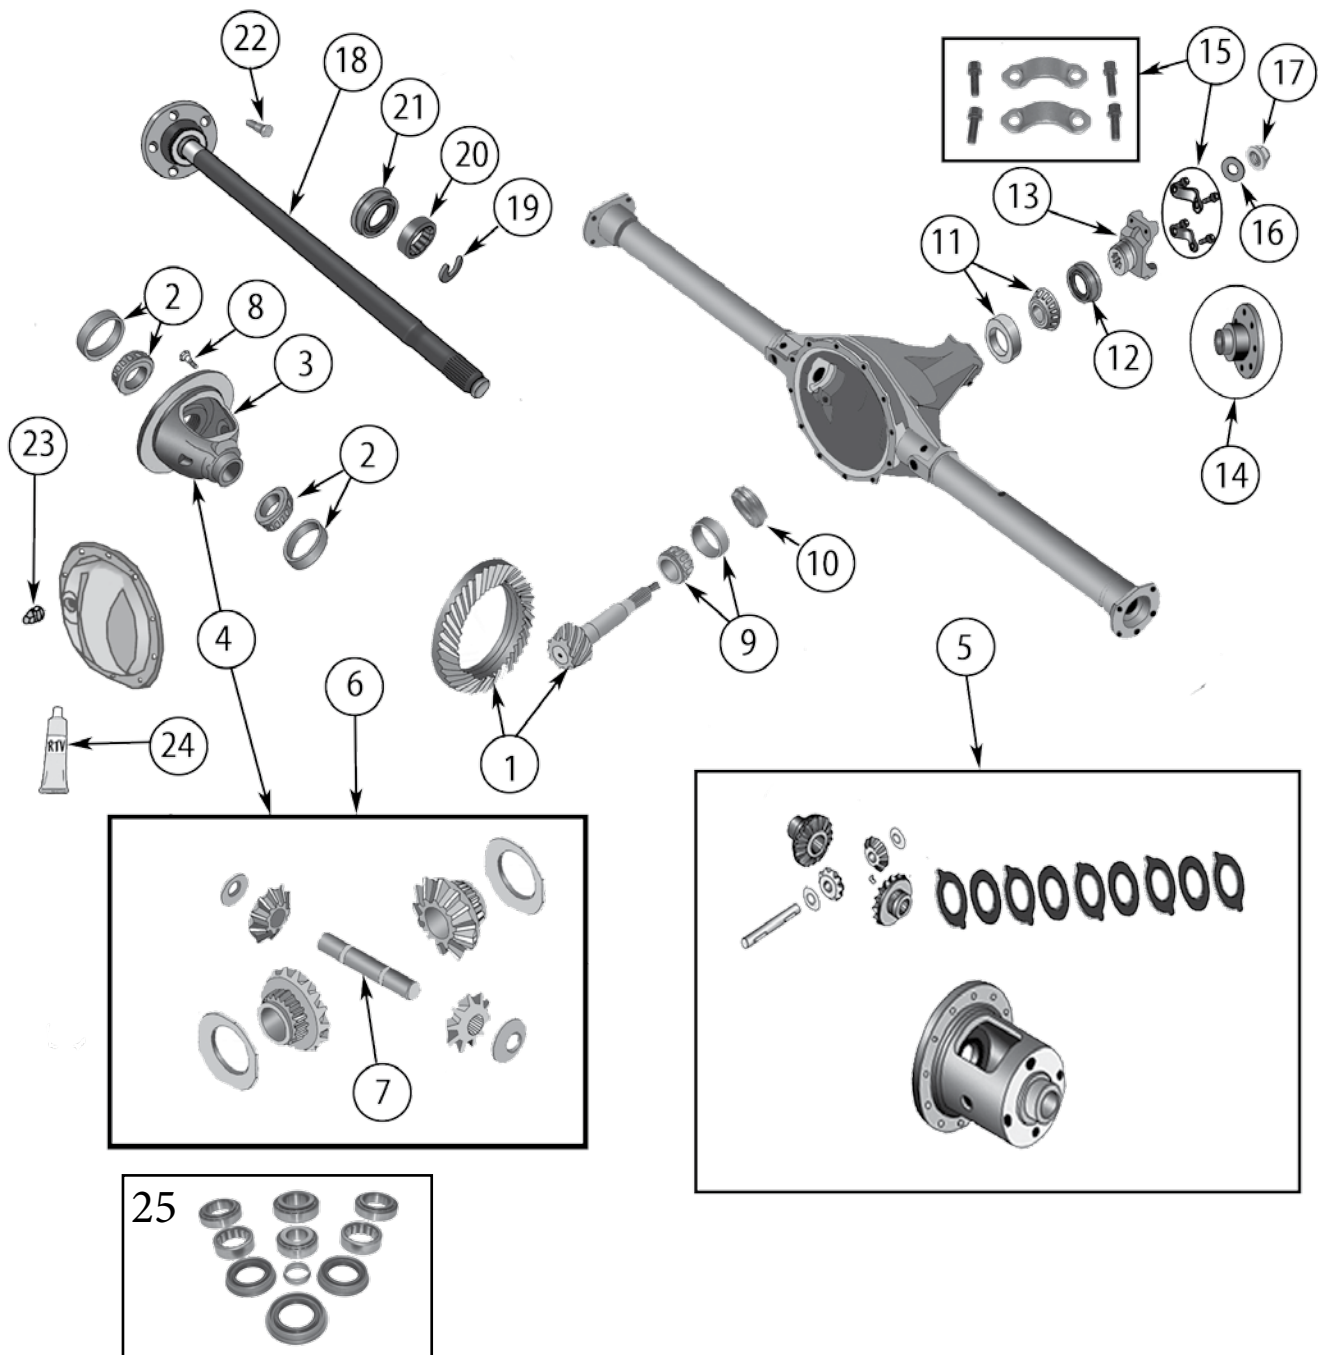

ITEM #	DESCRIPTION	COMMENTS	YEARS	MODEL	RATIO	REPLACES PART #	
1	Ring & Pinion		2012	KK	3.07	5135768AD *	
			08/12	KK	3.21	5140867AE *	
			2005	KJ	3.55	4856540	
			06/07	KJ	3.55	5135943AB *	
			02/04	KJ	3.73	5018719AA *	
			2004	KJ	3.73	5135809AB *	
			05/12	KJ, KK	3.73	5143812AA	
			02/04	KJ	4.10	4720973	
			04/05	KJ	4.10	5140914AB *	
2	Bearing Set, Differential	Includes 2 Bearings & 2 Cups	02/12	KJ, KK	All	4864213	

* This Part # not currently carried by Crown Automotive