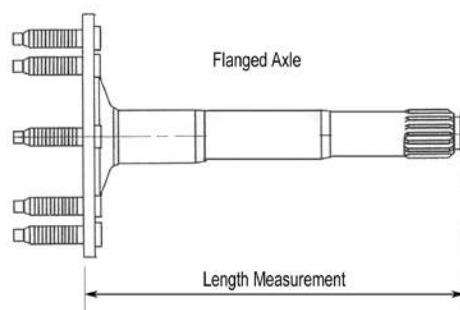

REPLACES PART #	INDUSTRY #	SIDE	POSITION	MODEL	TYPE	LENGTH	SPLINES	APPLICATION
5252948	73879-1X	Right	Rear	Dana 35	Flanged	29.04"	27	90/92 YJ, XJ w/ ABS
5252949	73879-2X	Left	Rear	Dana 35	Flanged	30.54"	27	90/92 YJ, XJ w/ ABS
5252956	73624-1X	Right	Rear	Dana 35	Flanged	29.04"	27	90/91 YJ, XJ w/o ABS
5252957	73624-2X	Left	Rear	Dana 35	Flanged	30.54"	27	90/91 YJ, XJ w/o ABS
53000403	N/A	Left	Rear	Dana 35	Flanged	30.35"	27	84/89 YJ, XJ, MJ w/o ABS (Axle Shaft Only)
53000404	N/A	Right	Rear	Dana 35	Flanged	28.85"	27	84/89 YJ, XJ, MJ w/o ABS (Axle Shaft Only)
83502882	72912-2X	Right	Rear	Dana 35	Flanged	28.85"	27	84/89 YJ, XJ, MJ w/o ABS (Includes Brgs, Seal, Retainer)
83502883	72912-1X	Left	Rear	Dana 35	Flanged	30.35"	27	84/89 YJ, XJ, MJ w/o ABS (Includes Brgs, Seal, Retainer)
83504960	73499-1X	Right	Rear	Dana 44	Flanged	29.74"	30	87/95 YJ, XJ, MJ
83504961	73499-2X	Left	Rear	Dana 44	Flanged	29.25"	30	87/95 YJ, XJ, MJ
4856332	74871-1X	Right	Rear	Dana 44	Flanged	29.26"	30	94/98 ZJ
4856333	74871-2X	Left	Rear	Dana 44	Flanged	30.25"	30	94/98 ZJ
5012850AA	76454-3X	Right	Rear	Dana 44	Flanged	30.34"	30	99/04 WJ w/o Vari-Lok
5012851AA	76454-4X	Left	Rear	Dana 44	Flanged	31.34"	30	99/04 WJ w/o Vari-Lok
5012872AA	76454-1X	Right	Rear	Dana 44	Flanged	29.34"	30	99/04 WJ w/ Vari-Lok
5012873AA	76454-2X	Left	Rear	Dana 44	Flanged	32.33"	30	99/04 WJ w/ Vari-Lok
5018393AA	N/A	L or R	Rear	Chrysler 8.25"	Flanged	26.25"	29	96/01 XJ
53008134	N/A	L or R	Rear	Chrysler 8.25"	Flanged	29.75"	27	91/95 XJ