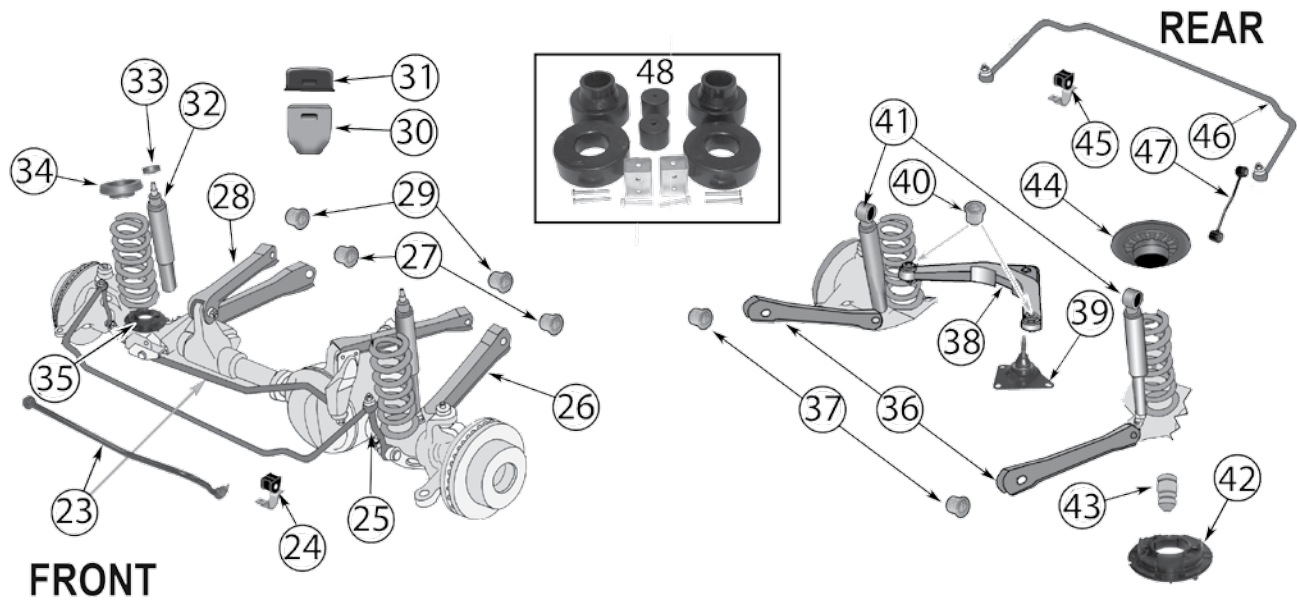

ITEM #	DESCRIPTION	POSITION	YEARS	MODELS	COMMENTS	REPLACES PART #
23	Track Bar	Front	99/04	All	LHD; w/ 4.0L, 4.7L Engines	52088305AB
24	Sway Bar Bushing	Front	99/04	All		52088284AD
25	Sway Bar Link	Front, Left or Right	99/04	All		52088283
	HD Sway Bar Link	Front, Left or Right	99/04	All	w/ Polyurethane Bushings	RT21039
26	Control Arm	Front, Lower	99/04	WJ	Includes Bushings	52088217AB
		Front, Lower	99/02	WG	Includes Bushings	52088217AB
		Front, Lower	03/04	WG	Includes Bushings	52080306AB *
27	Control Arm Bushing	Front, Lower	99/04	All	Body Side	52037830
28	Control Arm	Front, Upper	99/04	All	Includes Bushing	52088208AB
29	Control Arm Bushing	Front, Upper	99/04	All	Body or Axle Side	52088214
30	Bump Stop	Front	99/04	All		52088256
31	Bump Stop Cup	Front, Left or Right	99/04	All		52088254
32	Shock Absorber	Front	99/04	WJ	Standard Duty	5014730AF
		Front	99/04	WJ	Heavy Duty	5014732AC
33	Shock Absorber Bushing	Front, Upper	99/04	All		52088289
34	Coil Spring Isolator	Front, Upper	99/04	All		52088257
35	Coil Spring Isolator	Front, Lower	99/04	All		52088401
36	Control Arm	Rear, Lower	99/04	All	Includes Bushings	52088355AB
37	Control Arm Bushing	Rear, Lower	99/04	All	Body Side	52037830
38	Control Arm	Rear, Upper	99/04	All	Includes Bushings	52088422AB
39	Ball Joint Assembly	Rear, Upper Arm	99/04	All		52088808AB
40	Control Arm Bushing	Rear, Upper	99/04	All		52088425
41	Shock Absorber	Rear	99/04	WJ		52088221AF
42	Coil Spring Isolator	Rear, Lower	99/04	All		52088402AB
43	Bump Stop	Rear	99/04	All		52088352
44	Coil Spring Isolator	Rear, Upper	99/04	All		52088346AB
45	Sway Bar Bushing	Rear	99/04	All		52088738AC
46	Sway Bar	Rear	99/04	All		52088739AD
47	Sway Bar Link	Rear, Left or Right	99/04	All		52088319AB
	HD Sway Bar Link	Rear, Left or Right	99/04	All	w/ Polyurethane Bushings	RT21040
48	Spacer Lift Kit	Front & Rear	99/04	All	1.75" Lift	RT21037

* This Part # not currently carried by Crown Automotive