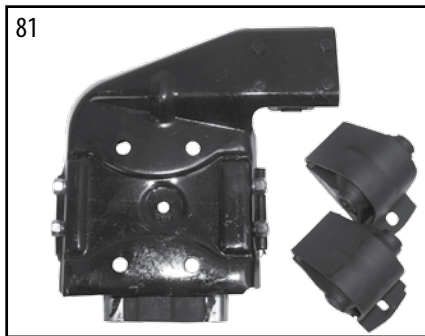

ITEM #	DESCRIPTION	YEARS	COMMENTS	REPLACES PART #
62	Crankshaft Pilot Bearing	87/91 92/06		33004041 53009181
		92/06	TJ, XJ; Bearing w/ Sleeve	53009180AB
63	Flywheel Ring Gear	87/06	w/ Manual Transmission	J3179741