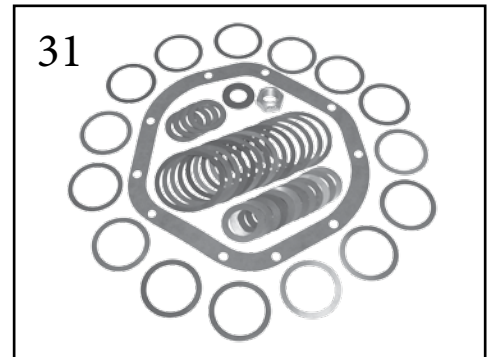

ITEM #	DESCRIPTION	COMMENTS	YEARS	RATIO	INCLUDES	REPLACES PART #
1	Ring & Pinion Set		87/93	3.07 (43/14)	1, 10, 17, 18	83504197
	Ring & Pinion Set		87/95	3.54 (46/13)	1, 10, 17, 18	4137749
	Ring & Pinion Kit		91/95	4.09 (45/11)	1, 2, 3, 10, 14, 15, 17, 18, 26	J8129225
	Ring & Pinion Kit		91/95	3.07	1, 2, 3, 10, 14, 15, 17, 18, 26	J8129224