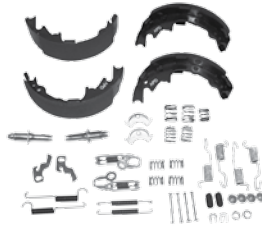

* This Part # not currently carried by Crown Automotive

BRAKE

XJ, MJ 1984 - 2001 | Hydraulics, Brake Cables, & Miscellaneous Cont.

51

52

53

54

55