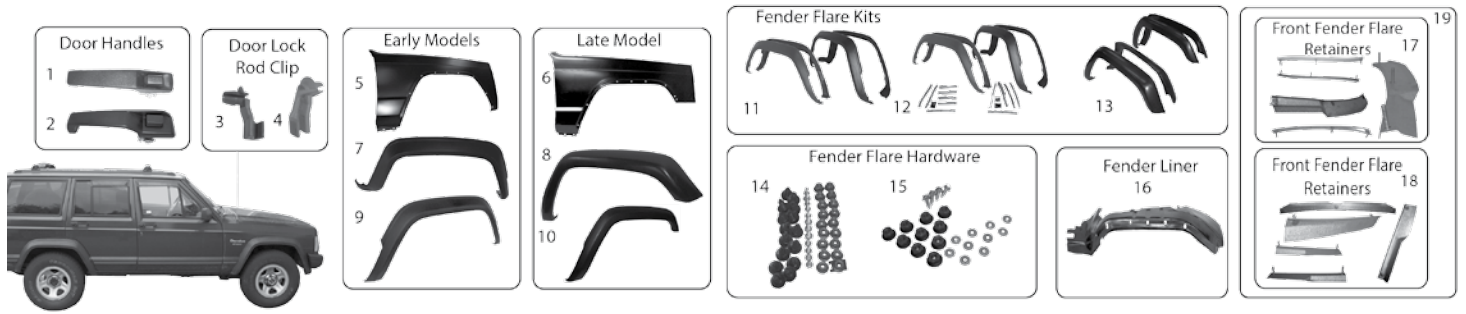

ITEM #	DESCRIPTION	LOCATION	YEARS	COLOR	COMMENTS	REPLACES PART #
5	Fender	Front Right	84/96	Black (Primed)		55235226
6	Fender	Front Left	97/01	Black (Primed)	Non-Export	56022321AA
		Front Right	97/01	Black (Primed)	Non-Export	56022320AA
7	Fender Flare	Front Right	84/94	Flat Black		5AG30JX9
		Front Left	84/94	Flat Black		5AG31JX9
8	Fender Flare	Front Right	97/01	Gloss Black		5FW70DX8AD
		Front Left	97/01	Gloss Black		5FW71DX8AD
		Front Right	97/01	Matte Black		5FW72DX9AD
		Front Left	97/01	Matte Black		5FW73DX9AD
9	Fender Flare	Rear Right	84/95	Flat Black		5AG24JX9
		Rear Left	84/95	Flat Black		5AG25JX9
10	Fender Flare	Rear Right	97/01	Gloss Black		5FW74DX8AC
		Rear Left	97/01	Gloss Black		5FW75TZZAC
		Rear Right	97/01	Matte Black		5FW76DX9AC
		Rear Left	97/01	Matte Black		5FW77DX9AC
11	Fender Flare Kit	F & R	84/94	Flat Black	Includes Flares and Hardware; No Retainers	5AGK
12	Fender Flare Master Kit	F & R	84/94	Flat Black	Includes Flares, Hardware, & Retainers	5AGKM
13	Fender Flare Kit	F & R	97/01	Gloss Black	Includes Flares and Hardware; No Retainers	5FWK
		F & R L & R	97/01	Matte Black	Includes Flares and Hardware; No Retainers	5FWKMT
14	Fender Flare Hardware Kit	Front L & R	84/94			5AGFRKIT
15	Fender Flare Hardware Kit	Rear L & R	84/94			5AGRRKIT
16	Fender Liner	Front Right	97/01	Black		55175896AE
		Front Left	97/01	Black		55175897AE
17	Fender Flare Retainer	Front Right	84/96		Front Retainer	55003232
		Front Left	84/96		Front Retainer	55003233
		Front L or R	84/96		Middle Retainer	55003234
		Front Right	84/96		Rear Retainer	55003236
		Front Left	84/96		Rear Retainer	55003237
		Front Right	97/01		Rear Retainer	55155674AC
		Front Left	97/01		Rear Retainer	55155675AC
		Front Right	97/01		Front Retainer	55155676AF
		Front Left	97/01		Front Retainer	55155677AF