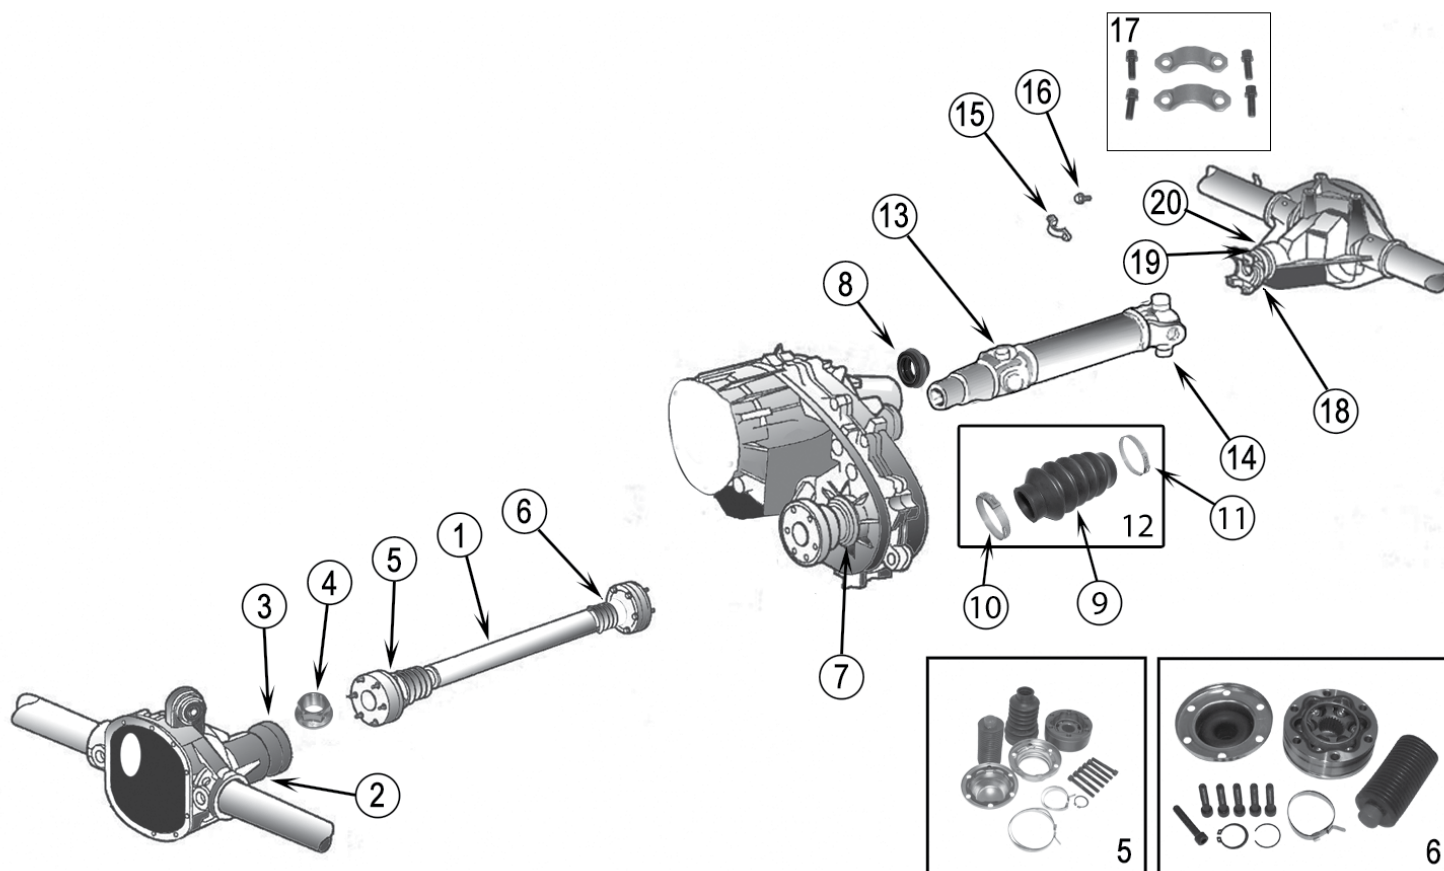

ITEM #	DESCRIPTION	YEARS	DRIVE	ENGINE	TRANSMISSION	COMMENTS	REPLACES PART #
1	Drive Shaft, Front	02/04	4WD	2.4L	Automatic	30.375" Collapsed	52111594AA
		02/04	4WD	3.7L	45RFE	30" Collapsed	52111597AA
		02/07	4WD	3.7L	42RLE, NV3550, NSG370	30.25" Collapsed	52111596AA
2	Seal, Pinion, Front	02/07	4WD	All	All		5066053AA
3	Flange, Pinion, Front	02/07	4WD	All	All		5066050AA
4	Nut, Pinion, Front	02/07	4WD	All	All		J3182601
5	CV Joint Repair Kit	02/07	4WD	All	All	Front Drive Shaft; Axle End	520994FRK
6	CV Joint Repair Kit	02/07	4WD	All	All	Front Drive Shaft; Transfer Case End	520994RRK