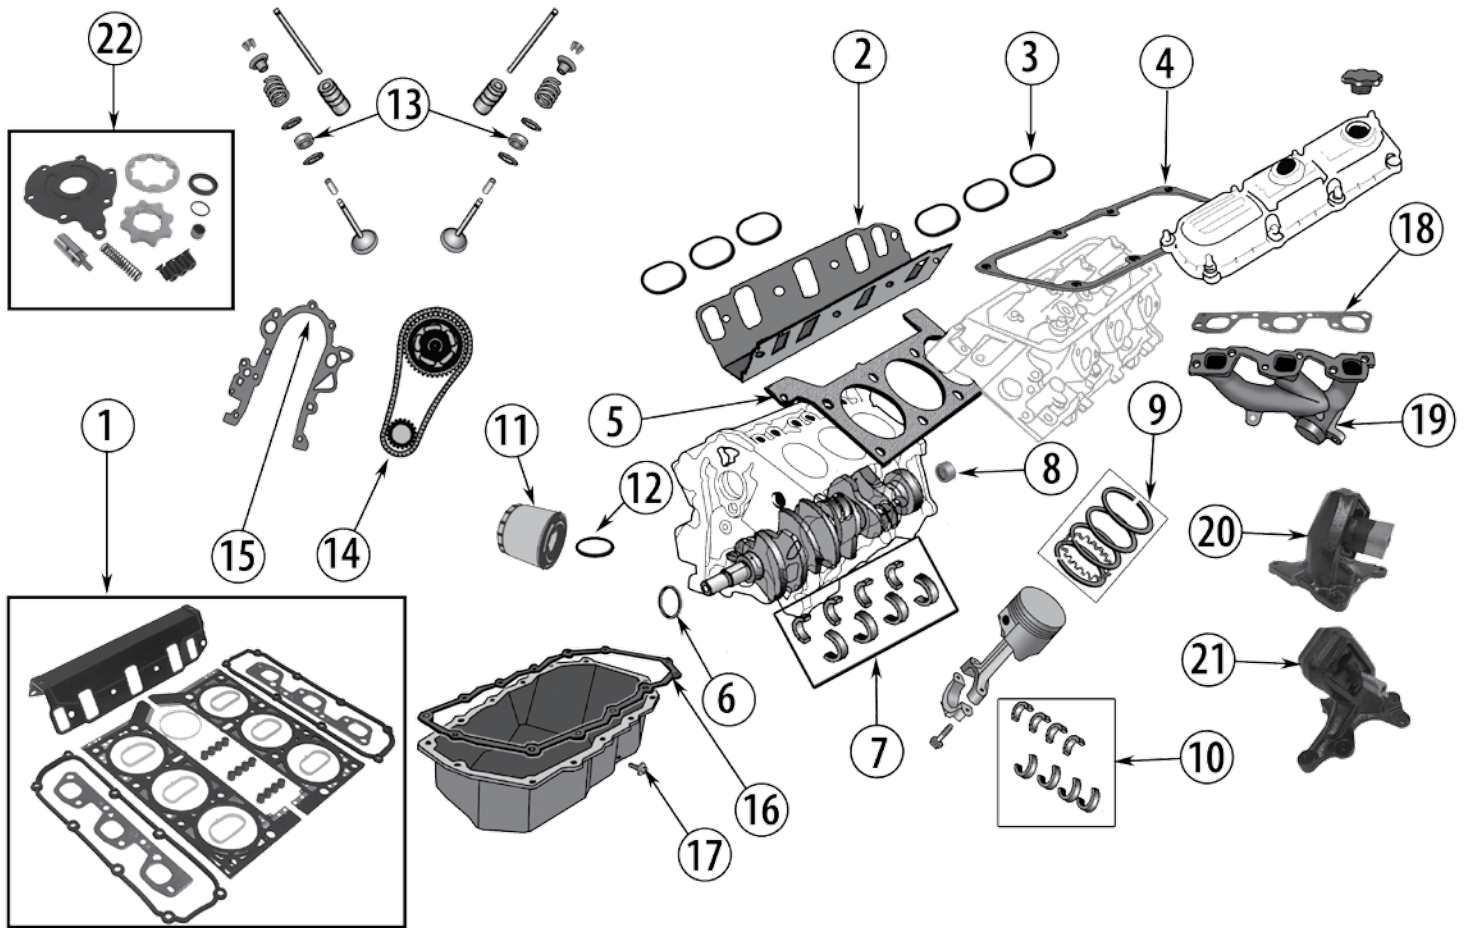

3.8 Liter Chrysler Engine

ENGINE

ITEM #	DESCRIPTION	YEARS	COMMENTS	REPLACES PART #
1	Upper Gasket Set	up to 6-30-07 7-1-07/11		68003427AA * 68003427AC
2	Intake Manifold Gasket	07/11	Lower Manifold to Cylinder Head	4781034AB
3	Intake Manifold Seal	07/11	Upper Manifold to Lower Manifold; 6 Required	4781580AA
4	Valve Cover Gasket	07/11	Left or Right	4648987AA
5	Cylinder Head Gasket	07/11 07/11	Left Right	4666033AB 4666034AB
6	Crankshaft Seal	07/11	Front	4792317AB
7	Main Bearing Set	07/11	Includes 3 Crankshaft Bearings & 1 Thrust Bearing	5175980K
8	Crankshaft Pilot Bearing	07/11	1"OD	53009181
9	Piston Ring Set	07/11	Standard; Set of 6	68001386AA
10	Connecting Rod Bearing Set	07/11	Set of 6	5161294K
11	Oil Filter	07/11		4105409
12	Oil Pick Up Tube Seal	07/11		6032920*
13	Valve Seal	07/11		4781072AB
14	Timing Chain	07/11		4666059AA
15	Timing Cover Gasket	07/11		4621987AC *
16	Oil Pan Gasket	07/11		4448896AB
17	Oil Drain Plug	07/11		6506214AA
18	Exhaust Manifold Gasket	07/11	Left or Right	4892409AA
19	Exhaust Manifold	07/11 07/11	Left Right	4666024AD 4666026AB
20	Engine Mount	07/11	Right	52059940AD
21	Engine Mount	07/11	Left	52059943AE
22	Oil Pump Repair Kit	07/11	Includes Rotor Set, Cover, Plunger, Spring, Cap, Seals, & Bolts	5143977K
23	Lower Gasket Set	07/11	(Not Pictured)	68029544AC *

* This Part # not currently carried by Crown Automotive