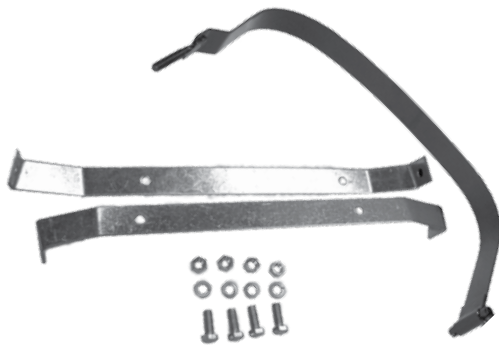

FUEL TANK STRAP KITS

MODEL	YEARS	COMMENTS	REPLACES PART #
YJ	87/90	2-Piece Strap Kit for 15 Gallon Tank	CJGTSE1
YJ	87/90	3-Piece Strap Kit for 15 Gallon Tank	5356651K

FUEL TANK NUT STRIPS

MODEL	YEARS	COMMENTS	REPLACES PART #
XJ	84/01	Left	52001175
XJ	84/01	Right	52001174
XJ	84/01	L & R (Set)	52001174K