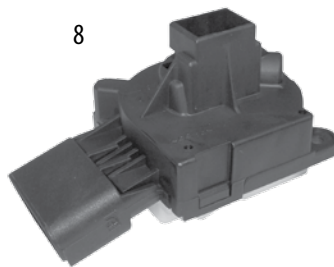

ITEM #	DESCRIPTION	MODEL	YEARS	ENGINE	COMMENTS	REPLACES PART #
Drivetrain Components						
23	Backup Lamp Switch	ZJ	1993-1994	All	w/ AX15 Transmission	83500629
24	Neutral Safety Switch	ZJ	1993	All	w/ AW4 Transmission	83503712
		ZJ	1993-1997	All	w/ 42RE, 44RE, 46RE Transmissions	3747361
		ZJ, ZG	1998	All	w/ 42RE, 44RE, 46RE Transmissions	56028181AB
25	Transmission Pressure Sensor	ZJ	1996-1998	All	w/ 44RE Transmission	56041403AA
		ZG	1997-1998	All	w/ 42RE, 44RE, 46RE Transmissions	56041403AA
26	Transmission Output Speed Sensor	ZJ, ZG	1993-1998	All	w/ 42RE, 44RE, 46RE Transmissions	4800879
27	Transmission Control Solenoid	ZJ, ZG	1993-1998	All	w/ 42RE, 44RE, 46RE Transmissions	52118500
28	Vehicle Speed Sensor	ZJ	1993-1996	All		5013660AA
		ZJ, ZG	1997	All		56028183
		ZJ, ZG	1998	All		56027905
Body Components						
29	A/C Switch	ZJ	1993-1996	All		4713511
30	Blower Motor Resistor	ZJ, ZG	1993-1998	All	w/ Manual Climate Control	4720278
		ZJ, ZG	1993-1996	All	w/ Automatic Climate Control	4720046
31	Brake Light Switch	ZJ	1993	All		56006981
		ZJ, ZG	1994-1998	All		56042023
32	Circuit Breaker	ZJ	1993-1996	All	10 Amp	56006965
		ZJ	1993-1996	All	30 Amp	56006966
33	Door Jamb Switch	ZJ	7/17/92-1994	All		4687558
		ZJ	1994	All	Front or Rear Doors w/ Vehicle Info. Center	56007300AB
		ZJ, ZG	1995-1998	All	Front or Rear Doors	56007300AB
34	Flasher	ZG	1997-1998	All		56007348
35	Headlight Switch	ZJ, ZG	1996-1998	All	w/ Auto Headlights w/o Fog Lamps	56009214
36	Horn	ZJ	1993-1998	All	Low Pitch	56007191AC
		ZJ	1993-1998	All	High Pitch	56007189
37	Ignition Switch	ZJ	1993-6/15/96	All		4797401
		ZJ, ZG	6/16/96-1998	All		56021346
38	Ignition Switch Actuator	ZJ, ZG	1997-1998	All		AP1000
39	Lighter	ZJ, ZG	1993-1998	All		56006888
40	Multifunction Switch	ZJ	1993-1996	All	w/ Tilt Wheel	4728424
		ZJ, ZG	1997-1998	All		4728424
41	Relay	ZJ	1994-1998	All	Micro SPDT	4608650
		ZJ	1993-1996	All	Mini SPDT w/ Bracket	4638271
		ZG	1997-1998	All	Mini SPDT w/ Bracket	4638271
42	Wheel Speed Sensor	ZJ, ZG	1994-1998	All	w/ Rear Disc Brakes, Right Rear	56027722
		ZJ, ZG	1994-1998	All	w/ Rear Disc Brakes, Left Rear	56027723

* This Part # not currently carried by Crown Automotive