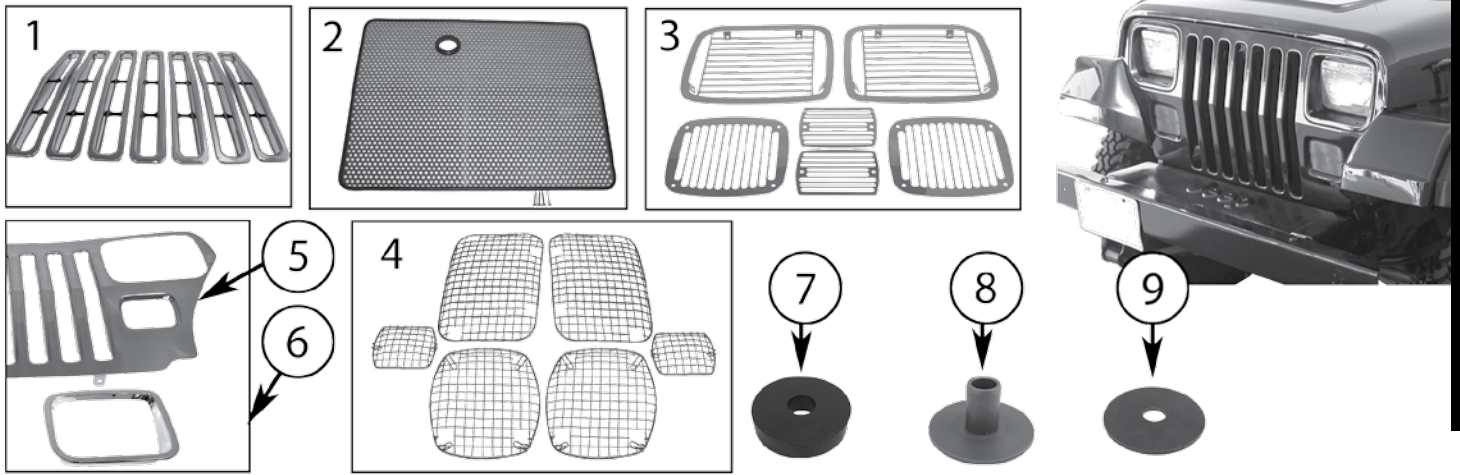

ITEM #	DESCRIPTION	LOCATION	YEARS	COLOR	COMMENTS	REPLACES PART #
1	Grille Insert Set		87/95	Chrome	7-Piece Plastic Inserts, Snap-In Pieces	RT26030
			87/95	Black	7-Piece Plastic Inserts, Snap-In Pieces	RT26031
2	Bug Screen Bug Screen		87/95	Polished Stainless		RT34036
			87/95	Black		RT26029
3	Stone Guard Set	L & R	87/95	Polished Stainless		RT34048
		L & R	87/95	Black		RT26034
4	Stone Guard Set	L & R	87/95	Polished Stainless		RT34047
		L & R	87/95	Chrome		RT26032
		L & R	87/95	Black		RT26033
5	Grille Overlay		87/95	Polished Stainless		RT34044
6	Grille Overlay Kit	Front	87/95	Polished Stainless	Includes Grille Applique & Chrome Bezels	RT34045
7	Grille Mount Bushing		87/95		Mounts under Frame	J0971669
			87/95		Mounts over Frame	J0972278
8	Grille Mount Sleeve		87/95		Washer with Sleeve	J0971673
9	Grille Mount Washer		87/95		Flat Washer	J0971672