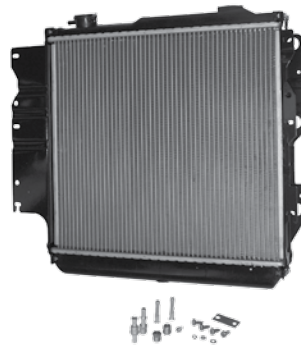

Radiator

REPLACES PART #	MODEL	YEARS	ENGINE	COMMENTS	CORE SIZE	# ROWS
52080183	YJ	87/95	2.5L, 4.0L, 4.2L	LHD, Manual or Automatic	18-1/2 x 22	2
52080183	TJ	97/06	2.4L, 2.5L, 4.0L	LHD, Manual or Automatic	18-1/2 x 22	2
55056633AB	JK	07/11	3.8L	Manual or Automatic	22 x 20-15/16	1
55056633AB	JK	12/15	3.0L Gas, 3.6L	Manual or Automatic	22 x 20-15/16	1
53000521	XJ, MJ	84/86	2.8L		16-3/4 x 20-1/4	2
53000521	XJ, MJ	84/97	2.5L		16-3/4 x 20-1/4	2
52079693AD	XJ	98/00	2.5L		31 x 10-7/8	1
52003933	XJ, MJ	87/90	4.0L		31 x 11-1/2	2
52028133	XJ, MJ	91/97	4.0L	LHD	31 x 11-1/2	2
5191930AA	XJ	93/01	4.0	RHD; Automatic		
52029100	XJ	95/01	2.5L Diesel			
52079693AD	XJ	98/01	4.0L	LHD	31 x 10-7/8	1
4734103	ZJ	93/97	4.0L	Inlet 1-1/4, Outlet 1-1/2	22-1/8 x 19-3/8	2
52079597AB	ZJ, ZG	1998	4.0L		22-1/4 x 19-3/8	2
4734104	ZJ, ZG	93/97	5.2L	Inlet 1-1/2, Outlet 1-3/4	22-1/8 x 19-3/8	2
52079598AB	ZJ, ZG	1998	5.2L, 5.9L		22-1/4 x 19-3/4	2
52079428AC	WJ	99/04	4.0L		23-1/2 x 21-7/8	1
52079425AC	WJ	99/00	4.7L		23-1/2 x 21-7/8	1
52079883AB	WJ, WG	01/04	4.7L		23-1/2 x 21-7/8	1
55116849AC	WK, WH	05/10	3.7L, 4.7L			
55116842AB	WK, WH	05/10	5.7L			
55116849AC	WK, WH	06/10	6.1L			
55116849AC	XK, XH	06/10	3.7L, 4.7L			
55116842AB	XK, XH	06/10	5.7L			
52080123AC	KJ	02/05	2.4L	w/ AC, w/ Manual Transmission	20 x 20	1
52080118AA	KJ	02/05	3.7L		20 x 20	1
68033227AA	KK	08/12	3.7L			
68004049AA	MK	07/08	2.0L, 2.4L		34 X 20.87	1
68004049AA	MK	09/12	2.0L, 2.4L	w/o Off-Road Transmission (DAW)	34 X 20.87	1
68004049AA	MK	13/15	2.0L, 2.4L		34 X 20.87	1

Transmission Oil Cooler

REPLACES PART #	MODEL	YEARS	ENGINE	COMMENTS
55056635AA	JK	07/11	3.8L	w/ Automatic Transmission
55056635AA	JK	07/15	2.8L Diesel	w/ Automatic Transmission
RT24006	JK	07/11	3.8L	w/ Automatic Transmission