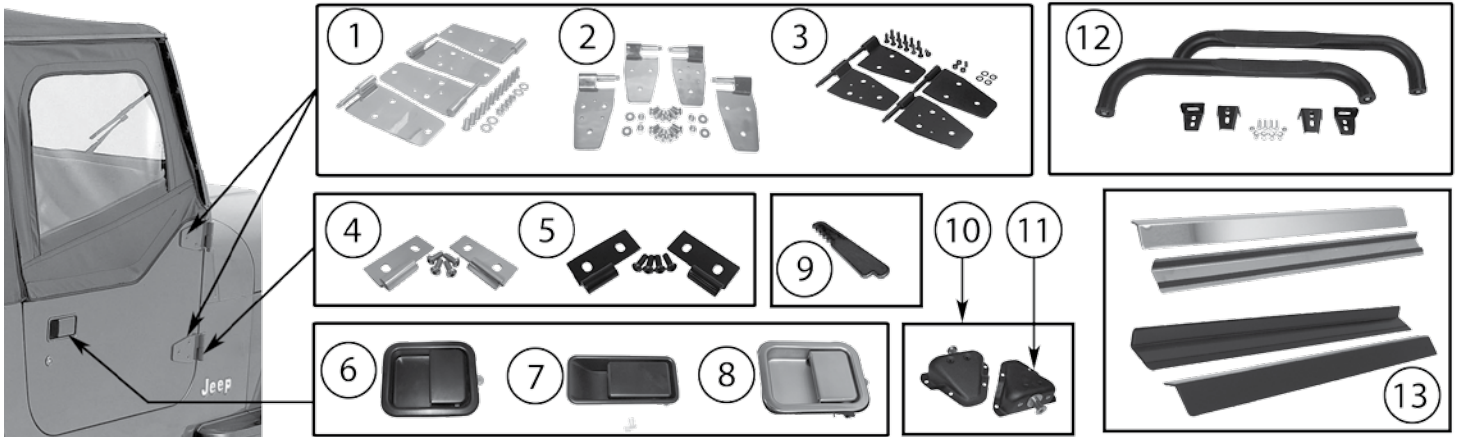

ITEM #	DESCRIPTION	LOCATION	YEARS	COLOR	COMMENTS	REPLACES PART #
1	Door Hinge Set		87/95	Polished Stainless	w/ Full Steel Doors; Set of 4 w/o Provisions for Mirrors	RT34008
2	Door Hinge Set		87/95	Polished Stainless	w/ Half Doors; Set of 4 w/ Provisions for Mirrors	RT34009
3	Door Hinge Set		87/95	Matte Black	w/ Half Doors; Set of 4 w/ Provisions for Mirrors	RT26003
4	Door Hinge Bracket Set		87/95	Polished Stainless	Lower; Body Side; Includes 2 Brackets and Hardware	RT34007
5	Door Hinge Bracket Set		87/95	Black	Lower; Body Side; Includes 2 Brackets and Hardware	RT26002
6	Door Handle	Left	87/95	Black	Exterior; w/ Full Hard Door	55076223
		Right	87/95	Black	Exterior; w/ Full Hard Door	55076222
7	Door Handle	Left	87/95	Black	Exterior; w/ Half Door	55176549AB
		Right	87/95	Black	Exterior; w/ Half Door	55176548AB