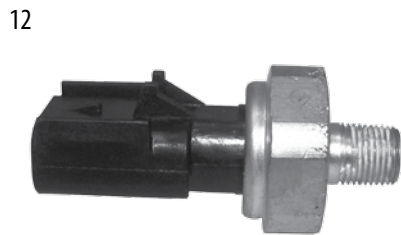

ITEM #	DESCRIPTION	MODEL	YEARS	ENGINE	COMMENTS	REPLACES PART #
Engine Components						
1	Air Temperature Sensor	WK WK, WH	2005-2010 2006-2010	3.7L, 4.7L, 5.7L 6.1L		56028364AA 4606487AB
2	Alternator	WK, WH WK, WH	2005-2010 2006-2010	5.7L 6.1L	150 Amp. 150 Amp.	56044380AI 56044380AI
3	Camshaft Position Sensor	WK, WH WK, WH WK, WH WK, WH	2005-2007 2006-2007 2008-2010 2008-2009	3.7L, 4.7L, 5.7L 6.1L 3.7L, 5.7L, 6.1L 4.7L		56041584AF 56041584AF 5149054AC 5149054AC