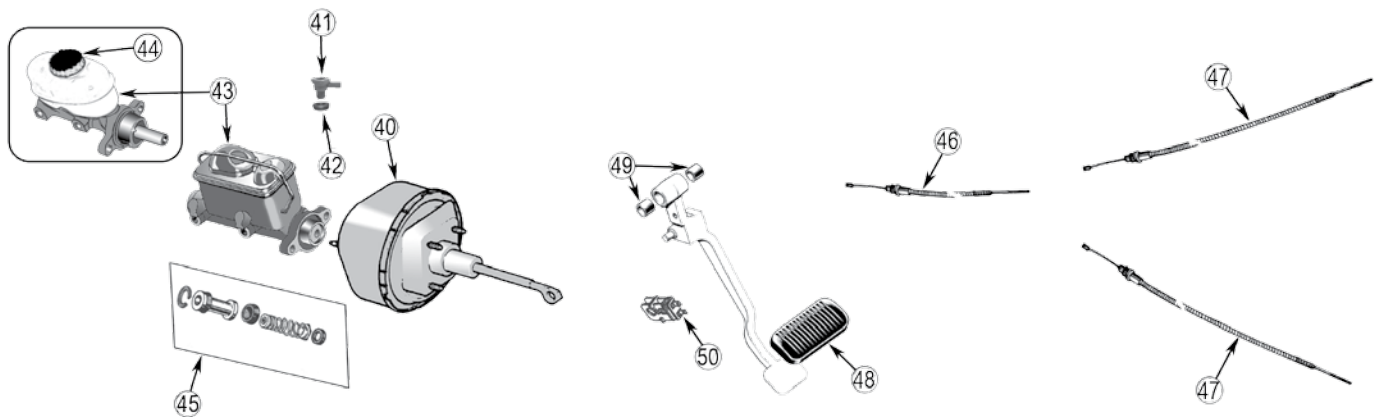

ITEM #	DESCRIPTION	YEARS	POSITION	COMMENTS	REPLACES PART #		
40	Brake Booster	84/90		USA/Canada, w/ Gas Engines	83501533		
		91/93		USA/Canada w/ Gas Engines	4637769		
		91/94		Europe, w/ Gas Engines	83501533		
		91/94		Export, w/ Diesel Engine	83505610		
		1994		w/o ABS	4637769		
		95/96		w/o ABS, w/ Diesel Engines	4761782 *		
		95/96		w/ Gas Engines	4761788		
		97/01		w/ Gas Engines	4856672AC		
41	Check Valve	84/96		w/ Gas Engines w/o ABS	J4487455		
		97/01		w/ Gas Engines	J4487455		
42	Check Valve Grommet	84/01		w/ Gas Engines	4723640		
43	Master Cylinder	84/89		USA/Canada	83300113		
		90/94		USA/Canada, w/o ABS	5252622		
		91/94		Europe, w/ Gas Engines	5252623		
		92/93		w/ ABS	4713076		
		95/01			4761941		
44	Master Cylinder Cap	95/01			4683656		
45	Master Cylinder Repair Kit	84/89			83510015		
		90/94		w/o ABS	5252625		
46	Parking Brake Cable	97/01	Front	XJ Only	52128164AB		
47	Parking Brake Cable	84/86	L or R Rear	XJ Only	52001153		
		87/89	L or R Rear	XJ Only	52003256		
		90/91	L or R Rear	XJ Only	52004709		
		92/96	L or R Rear	XJ Only	52008301		
		97/01	Left Rear	XJ Only	52128073		
		97/01	Right Rear	XJ Only	52128072AD		
		84/96	L or R Rear	XJ Only w/ Rear Disc Conversion; 52" Long	RT31039		
		97/01	Right Rear	XJ Only w/ Rear Disc Conversion; 70.5" Long	RT31040		
		97/01	Left Rear	XJ Only w/ Rear Disc Conversion; 34.25" Long	RT31041		
			Parking Brake Cable Set	92/96	L or R Rear	XJ Only; Consists of 2 Parking Brake Cables	4762464

* This Part # not currently carried by Crown Automotive