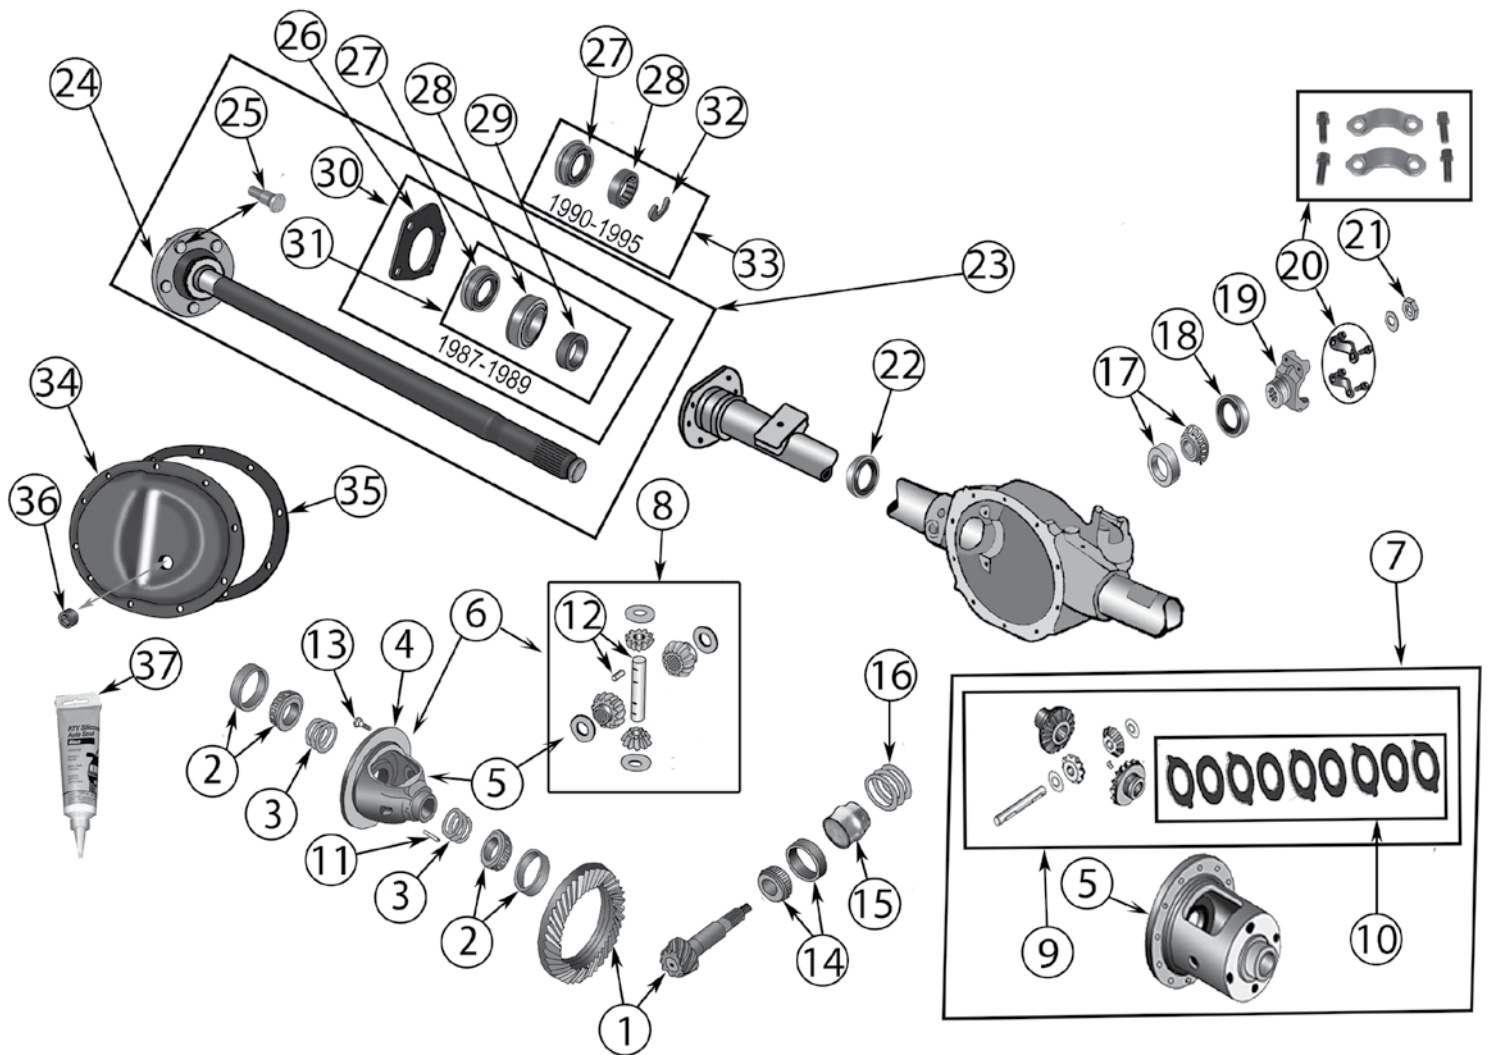

ITEM #	DESCRIPTION	COMMENTS	YEARS	RATIO	INCLUDES	REPLACES PART #
23	Axle Shaft Assembly	Right (28.85" Long)	87/89	All	24, 25, 30	83502882
		Left (30.35" Long)	87/89	All	24, 25, 30	83502883
24	Axle Shaft	Right (28.85" Long)	87/89	All		53000403
		Left (30.35" Long)	87/89	All		53000404
		Right w/o ABS (29.04" Long)	1990	All		5252956
		Left w/o ABS (30.54" Long)	1990	All		5252957
		Right (29.04" Long)	91/92	All		5252948
		Left (30.54" Long)	91/92	All		5252949
		Right (29.00" Long)	93/95	All		4713192
	Left (30.62" Long)	93/95	All		4713193	
25	Stud, Wheel		87/95	All		83503053
26	Retainer, Axle Shaft		87/89	All		83503022
27	Seal, Axle Shaft	Outer	87/89	All		53000477
			90/95	All		4856336
28	Bearing, Axle Shaft		87/89	All		53000475
			90/95	All		J8134036
29	Retaining Ring, Axle Shaft		87/89	All		83503054
30	Bearing & Retainer Kit, Axle Shaft		87/89	All	26, 27, 28, 29	83501451
31	Bearing Kit, Axle Shaft		87/89	All	27, 28, 39	53000475K
32	Retainer, Axle Shaft	C-Clip	90/95	All		5252505
33	Axle Shaft Bearing Kit		90/95	All	27, 28, 32	8134036K
34	Cover, Differential Case		87/95	All	34, 36	83505125
35	Gasket, Differential Cover	Paper	87/95	All		35AXCG
36	Plug, Differential Cover		87/95	All		5252504
37	RTV Silicone Sealant		87/95	All		J8993317
38	HD Performance Axle Kit		93/95	All		RT23001
39	Bearing & Seal Master Kit		90/95	All	2, 14, 15, 17, 18, 21, 27, 28, 35	D35MASKIT
40	Ring & Pinion Master Kit		87/95	3.07	1, 14, 15, 17, 18, 35	7072441X
41	Ring & Pinion Master Kit		87/95	3.55	1, 14, 15, 17, 18, 35	7072443X
42	Ring & Pinion Master Kit		87/95	4.11	1, 14, 15, 17, 18, 35	7072444X
43	Pinion Bearing & Seal Kit		87/95	All	14, 15, 17, 18, 35	D35PBK
44	Pinion & Carrier Bearing Kit		87/95	All	2, 3, 15, 16, 17, 18, 21, 37	3171166K
45	U-Bolt Yoke Kit	w/ 3.219" U-Joint Length	87/95	All		D35YOKEUBK
46	Pinion & Differential Shim Kit		87/90	All	3, 16	5017214AA