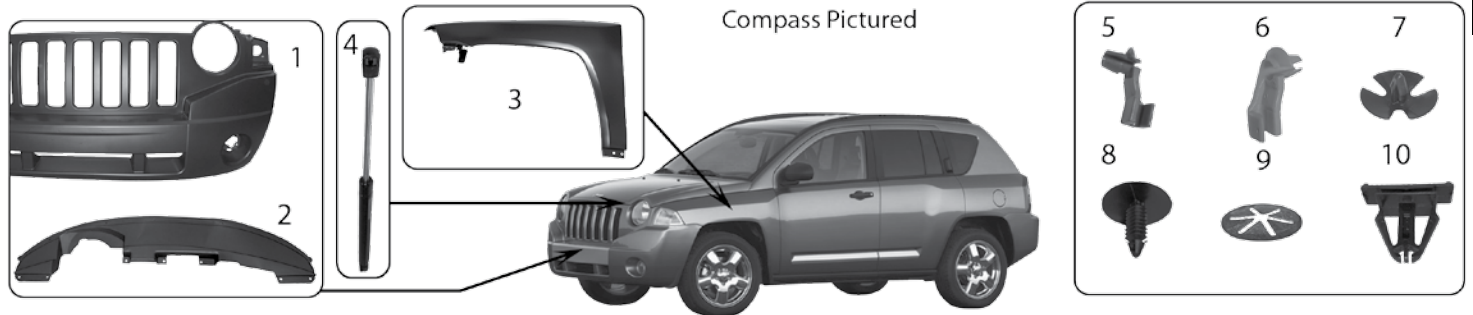

ITEM #	DESCRIPTION	LOCATION	YEARS	NOTES	REPLACES PART #
11	Push Pin		06/10	Grille, Bumper, and Heat Shield	6503598
12	Push Pin	L or R	06/10	Hood, Radiator, Carpet	6506293AA
13	Rivet		06/10	Misc.	6500911
14	Retainer	F or R	06/10	Fender Flares	5189180AA
		F or R	06/10	Large; for Fender Flares	5189181AA

MK Compass, Patriot

ITEM #	DESCRIPTION	POSITION	YEARS	MODEL	COMMENTS	REPLACES PART #
1	Fascia	Front	07/10	Compass	w/o Rallye Package	68002271AB
2	Splash Shield	Front	07/10	Compass		5116334AA
3	Fender	Right	07/10	Compass	Non-Export	5115662AC
		Left	07/10	Compass	Non-Export	5115663AC
4	Liftgate Support	L or R	07/15	Patriot	w/o Articulating Speakers	5054353AB
		L or R	07/15	Compass	w/o Articulating Speakers	5109514AB
		L or R	07/15	Compass	w/ Articulating Speakers	5115226AB
5	Door Lock Rod Clip	L or R	07/10	Compass, Patriot	Purple Door Lock Rod Clip	4658444
6	Door Lock Rod Clip	L or R	07/10	Compass, Patriot	Orange Door Lock Rod Clip	4658445
7	Push Pin		10/15	Compass, Patriot	Hood	4878883AA
8	Push Pin		2007	Compass, Patriot	Hood	6506293AA
9	Push Nut	F or R	07/10	Patriot	Sheet Metal Push-On Nut; Fascia	6505049AA
10	Retainer		07/15	Compass, Patriot	Front Fascia Retainer	6508947AA