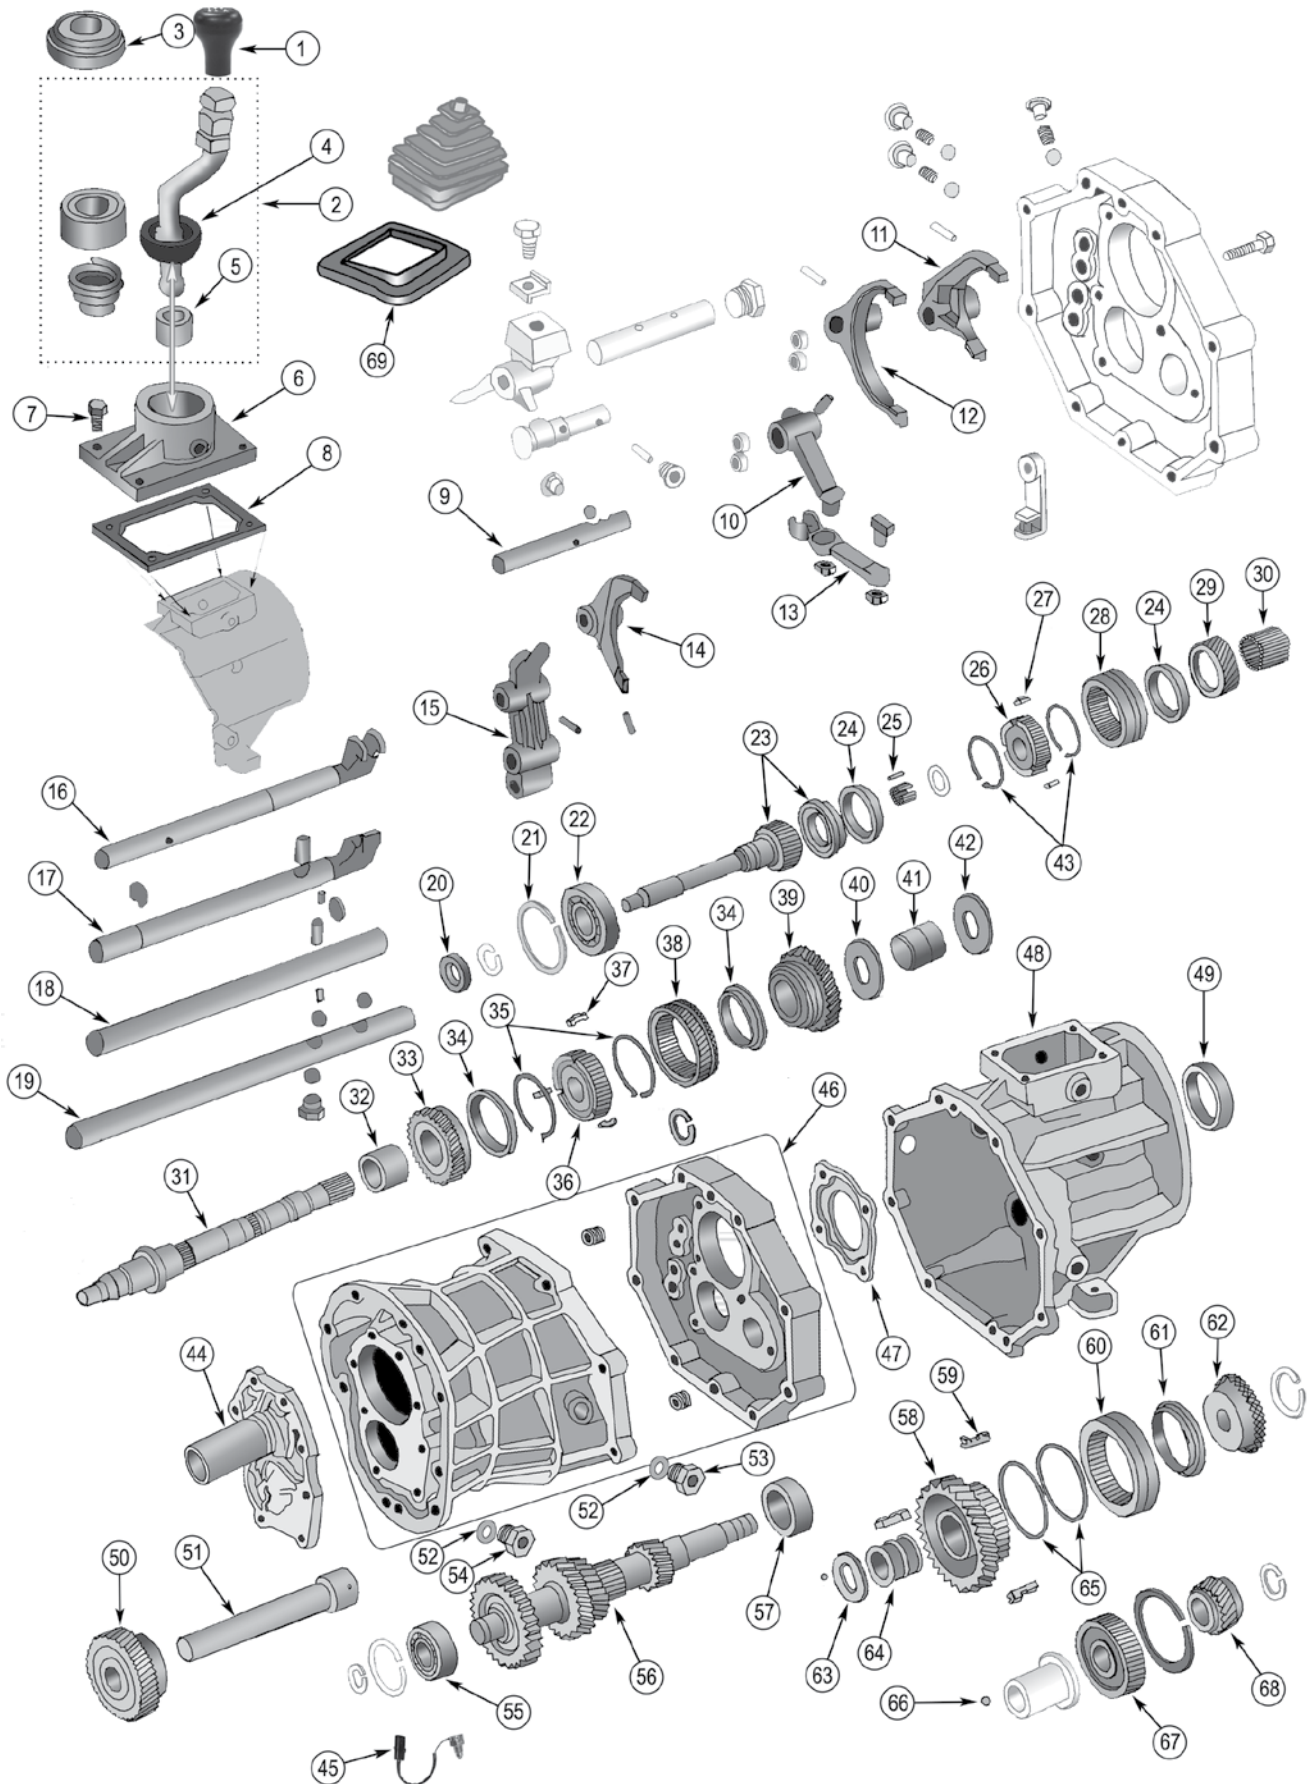

ITEM #	DESCRIPTION	COMMENTS	REPLACES PART #
1	Knob, Gear Shift		53000605
2	Lever Assembly, Gear Shift	YJ XJ, MJ w/ 4.0L	5252055 5252042
3	Boot, Gear Shift		83500520
4	Seal, Shift Retainer		4864226X
5	Bushing, Shift Lever		83500519
6	Retainer, Shift Control		4864226 *
7	Bolt, Shift Lever Housing		83500525
8	Gasket, Shift Retainer	88/96 XJ, MJ; 88/95 YJ; 93 ZJ	5252043
9	Shaft, Rear Reverse Gear		5252065
10	Fork, Reverse Gear Shift		5252056
11	Fork, 1st & 2nd Gear Shift		5252057
12	Fork, 3rd & 4th Gear Shift		5252058
13	Arm, Reverse Shift		5252060
14	Fork, 5th Gear Shift		5252059
15	Head, Reverse Gear Shift		5252064
16	Shaft, 3rd & 4th Gear Shift		5252068
17	Shaft, Gearshift		5252066
18	Shaft, Front Reverse Gear Shift		5252070
19	Shaft, 5th Gear Shift		5252071
20	Seal, Input		5252053
21	Snap Ring, Input Shaft		83506214
22	Bearing, Input Shaft	Front	83506074
23	Shaft, Input	88/91; Pilot Diameter: 5/8" 92/97; Pilot Diameter: 3/4" 98/99	5252081 4636370 4897048AA *
24	Blocking Ring, 3rd & 4th Gear Synchronizer	88/12-12-97 12-13-97/99	83506253 4897052AA *
25	Bearing, Input Shaft	Rear	83506078
26	Hub, Synchronizer, 3rd & 4th Gear		83506248
27	Key, Synchronizer, 3rd & 4th Gear	3 Required	83506251
28	Sleeve, Synchronizer, 3rd & 4th Gear	88/97 98/99	83506249 4897050AA *
29	Gear, 3rd	88/97 98/99	5252079 4897047AA *
30	Bearing, 3rd Gear	Caged Roller Bearing	83506077
31	Shaft Output	LHD / 4WD	83506243
32	Bearing, 2nd Gear	Caged Roller Bearing	83506076
33	Gear, 2nd		4636369
34	Blocking Ring, 1st & 2nd Gear Synchronizer		83506252
35	Spring, 1st & 2nd Gear Synchronizer	2 Required	83506254
36	Hub, 1st & 2nd Gear Synchronizer		83506247
37	Key, 1st & 2nd Gear Synchronizer	3 Required	83506250
38	Gear, 1st & 2nd Reverse Sliding Gear		5252082

* This Part # not currently carried by Crown Automotive