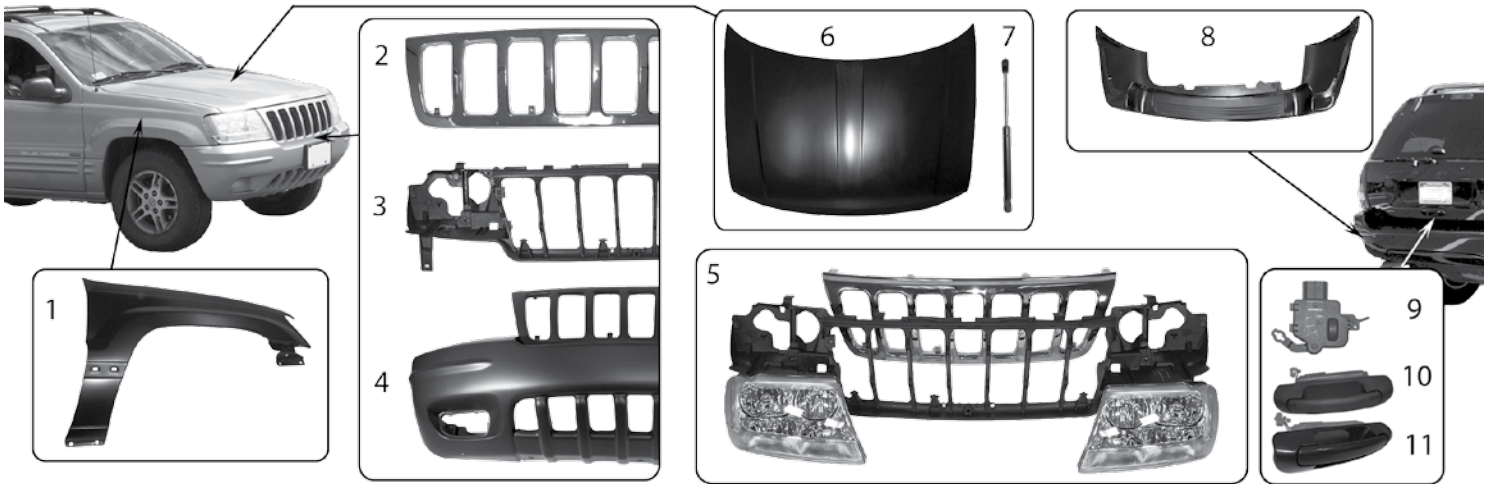

Interior

PART #	DESCRIPTION	LOCATION	YEARS	COLOR	COMMENTS	REPLACES PART #
21	Liftgate Support	Right	93/98			G0004856
		Left	93/98			G0004857
22	Liftgate Glass Support	L or R	96/98			55076210
23	Liftgate Bumper		93/98	Black		55254847
24	Hood Release Cable		93/98			55076109
25	Window Handle	L or R	93/96	Black		35025104
		L or R	93/96	Cordovan		5AB84JH9
		L or R	93/96	Charcoal		5AB84JS1
26	Window Regulator	Front	Right	93/97	Does Not Include Motor	4798378AB
		Front	Left	93/97	Does Not Include Motor	4798379AB
27	Floor Plug		93/98		30 x 50 mm	55360966AA
28	Pedal Pad		93/98		Accelerator	53003932AB
29	Pedal Pad		93/96		Brake; w/ Automatic Transmission (6" Wide)	52002749
			93/98		Brake; w/ Automatic Transmission (5" Wide)	52078540
			93/94		Brake or Clutch; w/ Manual Transmission	52002750