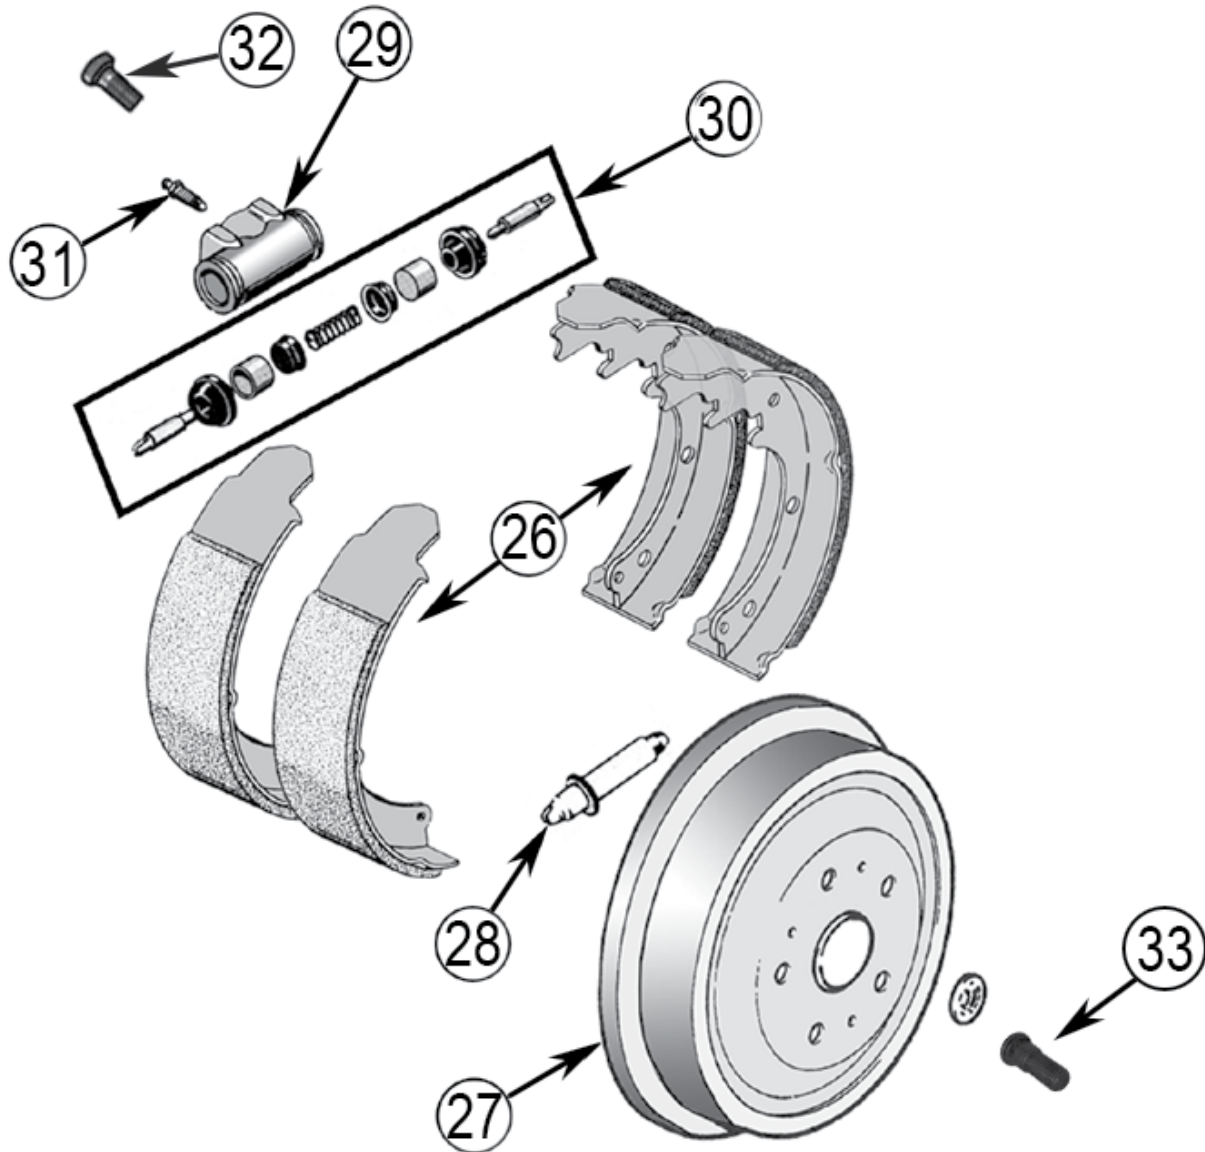

ITEM #	DESCRIPTION	POSITON	YEARS	COMMENTS	REPLACES PART #
1	Brake Pad Set	Front	87/89	Semi-Metallic	83501167
		Front	90/95	Semi-Metallic	5252531
2	Brake Rotor Drilled & Slotted Rotor Set	Front	87/89		J3251156
		Front	90/95		52005000
		Front	90/95	Includes Left & Right Rotors	RT31002
3	Brake Caliper	Left Front	87/89	Less Pads	J8133847
		Right Front	87/89	Less Pads	J8133846
		Left Front	90/95	Less Pads	5252985
		Right Front	90/95	Less Pads	5252984
4	Caliper Rebuild Kit	Front	90/95	Includes 1 Piston, 1 Seal and 1 Boot	5252614
		Front	87/89	Includes 1 Piston, 1 Seal and 1 Boot	J8133845
5	Caliper Seal Kit	Front	87/95	Includes 1 Seal and 1 Boot	J8133852
6	Caliper Support Spring	Front	87/95	"Anti-Rattle Clip"	J3239865
7	Caliper Bolt	Front	87/89		83504655
		Front	90/95		5253000
8	Caliper Bushing	Front	87/89		52001701
		Front	90/95		4383471
9	Caliper Sleeve	Front	87/89		J3239867
		Front	90/95		4423573
10	Bleeder Screw	Front	87/95		J8129722
11	Hub Nut Retainer	Front	87/95		J4200097
12	Hub Nut	Front	87/95		J4200095
		Front	87/95		J4200095
13	Hub Assembly	Front	87/89	Tapered Bearing Type	53000228
		Front	90/95	Ball Bearing Type	53007449
14	Hub	L or R	87/89		53000234 *
15	Wheel Stud	Front	90/95		53007463
		Front	87/89		J3238138
16	Hub Seal	Front	87/89	Outer	J3238137
17	Wheel Bearing Set	Front	87/89	Includes 1 Bearing and 1 Cup	53000238
18	Hub Seal	Front	87/89	Center	53000237
19	Hub Seal	Front	87/89	Innter	53000239
20	Wheel Bearing Kit	Front	87/89	Includes 2 Bearings, 2 Cups & 3 Seals	53000238K
21	Knuckle to Hub Bolt	Front	87/95		34201535
22	Wheel Nut	F or R	87/95	Black	J4006956BLK
		F or R	87/95	Stainless Capped	J4006956
23	Brake Hose	Front	87/89	Right	52002848
		Front	87/89	Left	52002849
		Left Front	90/2-14-94	w/o ABS	52006473
		Left Front	2-15-94/95	w/o ABS	52008779
		Right Front	90/95	w/o ABS	52006472
		Right Front	2-14-94/95	w/ ABS	52008776 *
		Left Front	2-14-94/95	w/ ABS	52008777 *
24	Brake Hose Bolt	Front	87/95	3/8"-24 Threads	6035911AA
25	Brake Hose Washer	Front	87/95	Sold Individually	J3236434

* This Part # not currently carried by Crown Automotive

* This Part # not currently carried by Crown Automotive