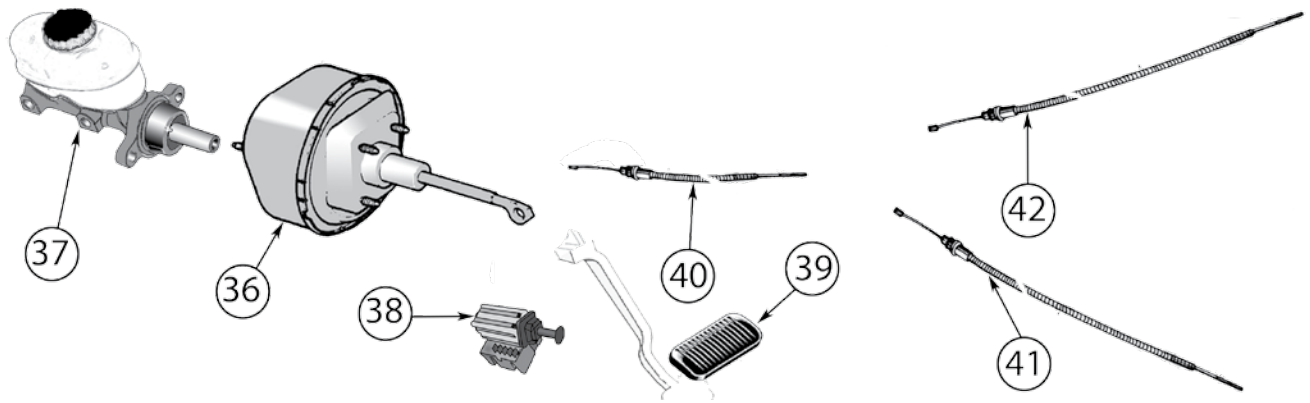

ITEM #	DESCRIPTION	YEARS	POSITION	DESCRIPTION	REPLACES PART #
36	Brake Booster	99/04		w/ 4.0L, 4.7L Engines	5011261AB
37	Master Cylinder	99/04			5011260AB
38	Brake Light Switch	99/04			56042023
39	Brake Pedal Pad	99/04			68031956AA
40	Parking Brake Cable	99/04	Front		52128243AD
41	Parking Brake Cable	99/04	Left Rear		52128119AC
42	Parking Brake Cable	99/04	Right Rear		52128118AC
43	Brake Pad Service Kit	99/02	Front	w/ Teves Calipers; Includes Pads, Springs & Pin Kit	5011969MK
		99/04	Front	w/ Akebono Calipers; Includes Pads, Springs & Pin Kit	5093183MK
44	Brake Pad Service Kit	99/04	Rear	Includes Pads, Springs & Pin Kit	5011970MK
45	Disc Brake Service Kit	99/02	Front	w/ Teves Calipers; Includes Rotors, Pads, Springs, Pin Kit	52098672KE
		99/04	Front	w/ Akebono Calipers; Includes Rotors, Pads, Springs, Pin Kit	52098672KL
46	Disc Brake Service Kit	99/04	Rear	Includes Rotors, Pads, Shoes & Hardware	52098666K
47	Performance Brake Kit	99/02	Front	w/ Teves Calipers; Includes Drilled & Slotted Rotors, Pad Set, and All Hardware	RT31035
		99/04	Front	w/ Akebono Calipers; Includes Drilled & Slotted Rotors, Pad Set, and All Hardware	RT31036
48	Performance Brake Kit	99/04	Rear	Includes Drilled & Slotted Rotors, Pad Set, Parking Brake Shoe Set, and All Hardware	RT31034