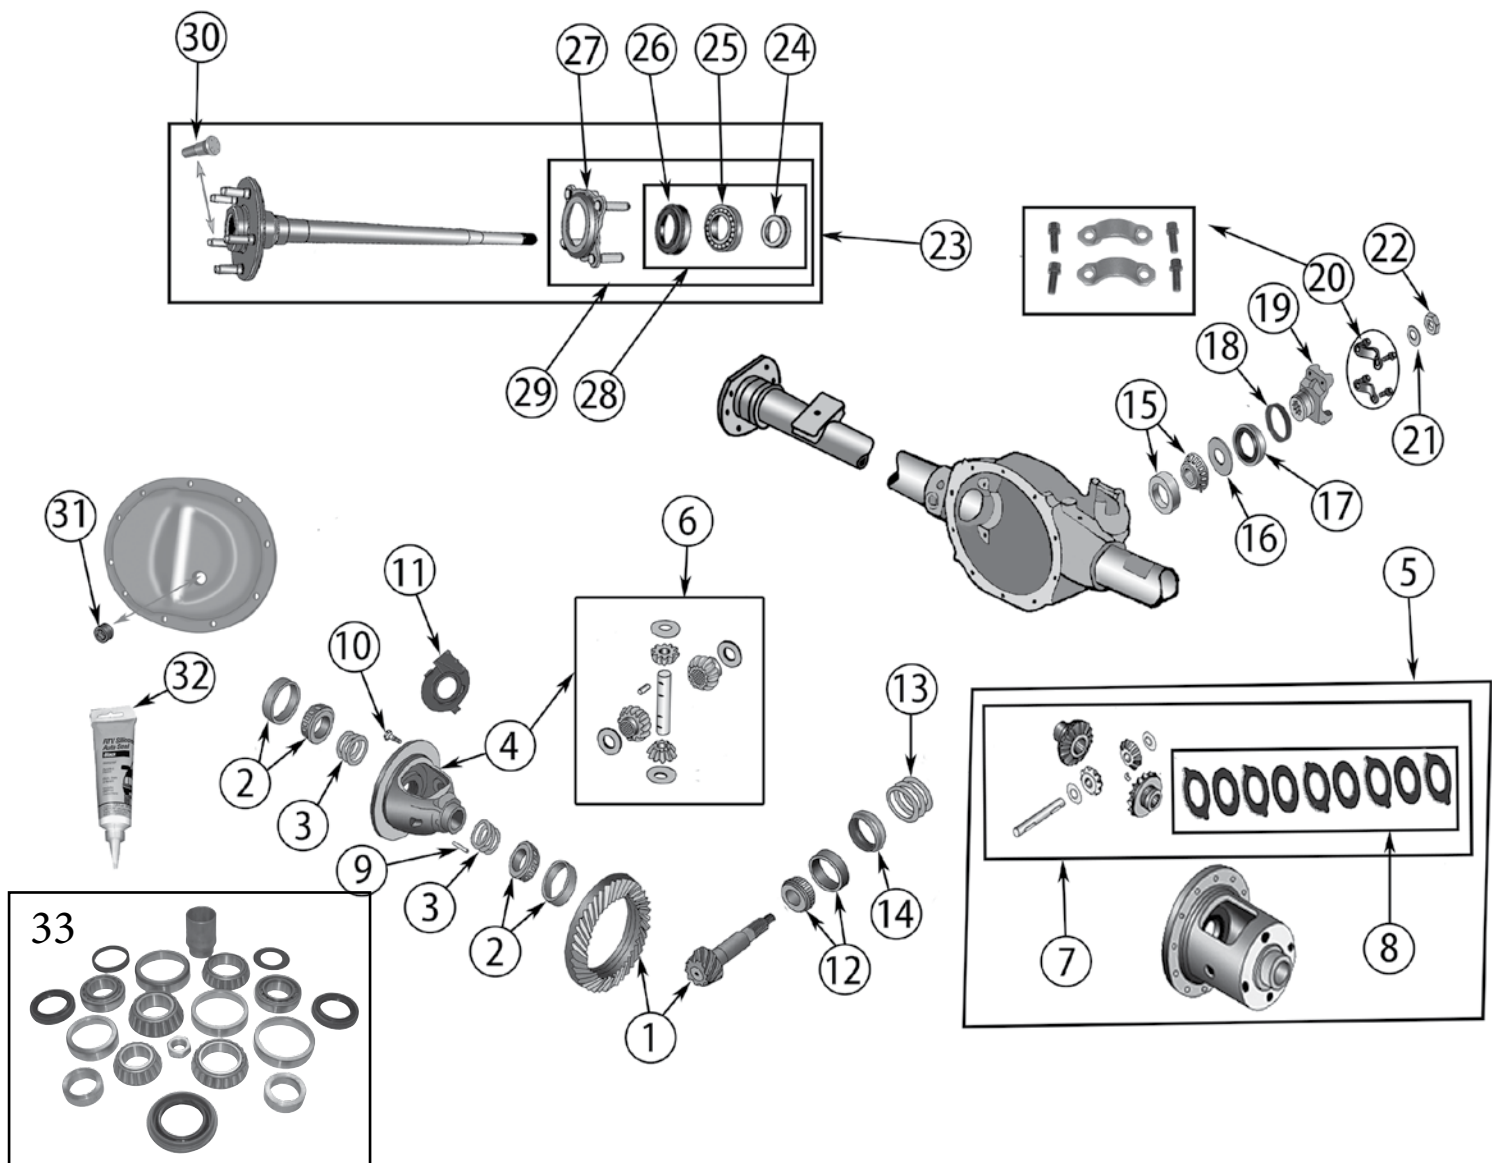

AXLE / DIFFERENTIAL Dana 44 Rear Axle | WJ, WG 1999 - 2004

ITEM #	DESCRIPTION	COMMENTS	YEARS	RATIO	INCLUDES	REPLACES PART #
1	Ring & Pinion Set	w/ 3/8" Ring Gear Bolts	99/01	3.73	10, 14, 21, 22	5012841AA
		w/ 7/16" Ring Gear Bolts	00/04	3.73	10, 14, 21, 22	5019854AB
		w/ 3/8" Ring Gear Bolts	2000	3.91	10, 14, 21, 22	5014357AA
		w/ 7/16" Ring Gear Bolts	2000	3.91	10, 14, 21, 22	5019869AA
2	Bearing Set, Differential	Includes 2 Bearings & 2 Cups	99/04	All		4864213
3	Shim Set, Differential	.126" to .130"	99/04	All		5013881AA
		.131" to .135"	99/04	All		5013882AA
		.136" to .140"	99/04	All		5013883AA
4	Case Assembly, Differential, Standard	w/ 3/8" Ring Gear Bolts	99/01	All	2, 3, 10	4856357AS
		w/ 7/16" Ring Gear Bolts	00/04	All	2, 3, 10	5019855AA
5	Case Assembly, Differential	Trac-Lok; w/ 3/8" Ring Gear Bolts	99/01	All	2, 3, 10	4856355AS
		Trac-Lok; w/ 7/16" Ring Gear Bolts	00/01	All	2, 3, 10	5019868AA
		Vari-Lok; w/ 3/8" Ring Gear Bolts	99/01	All		5012869AA
		Vari-Lok; w/ 7/16" Ring Gear Bolts	00/04	All		5019867AA
6	Gear Set, Differential, Standard		99/04	All		4856366

* This Part # not currently carried by Crown Automotive