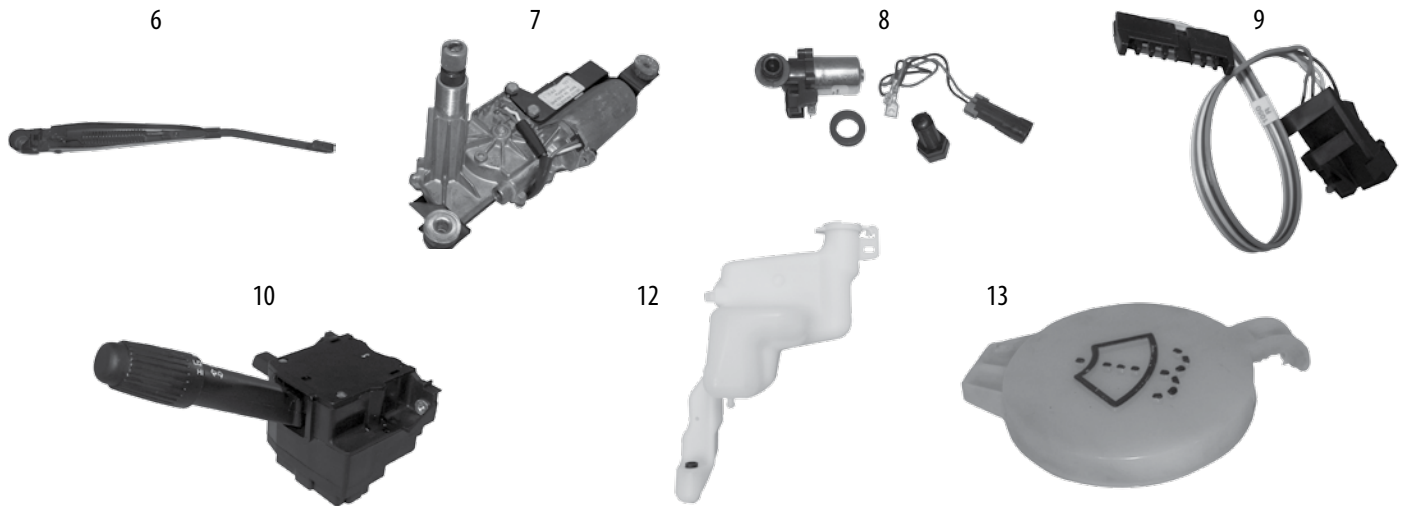

ITEM #	DESCRIPTION	MODEL	YEARS	COMMENTS	POSITION	REPLACES PART #
WK GRAND CHEROKEE						
1	Front Wiper Blade	WK	05/06	21"	L or R	5139095AA
		WK	07/10	22"	L or R	WB000022AF
5	Rear Wiper Blade	WK	05/10	14"		5139835AB
10	Multifunction Switch	WK	05/07	w/o Fog Lamps		5143311AF
12	Windshield Washer Reservoir	WK	05/06			5143580AB
		WK	07/10			68018916AB
XK COMMANDER						
1	Front Wiper Blade	XK	06/10	18"	L or R	5183008AA
5	Rear Wiper Blade	XK	06/10	14"		5174876AA
10	Multifunction Switch	XK	06/07	w/o Fog Lamps		5143311AF
KJ LIBERTY						
1	Front Wiper Blade	KJ	02/07	20"	L or R	5066974AA
5	Rear Wiper Blade	KJ	02/07			5066964AB *
12	Windshield Washer Reservoir	KJ	02/07			5066867AA
		KJ	05/07			5161320AC
MK COMPASS, PATRIOT						
1	Front Wiper Blade	Compass	07/10	20"	Right	5066974AA
		Patriot	07/15	21"	Right	5012611AB
5	Rear Wiper Blade	Compass	07/15	11"		5183276AA
12	Windshield Washer Reservoir	MK	05/07			5189350AA

* This Part # not currently carried by Crown Automotive