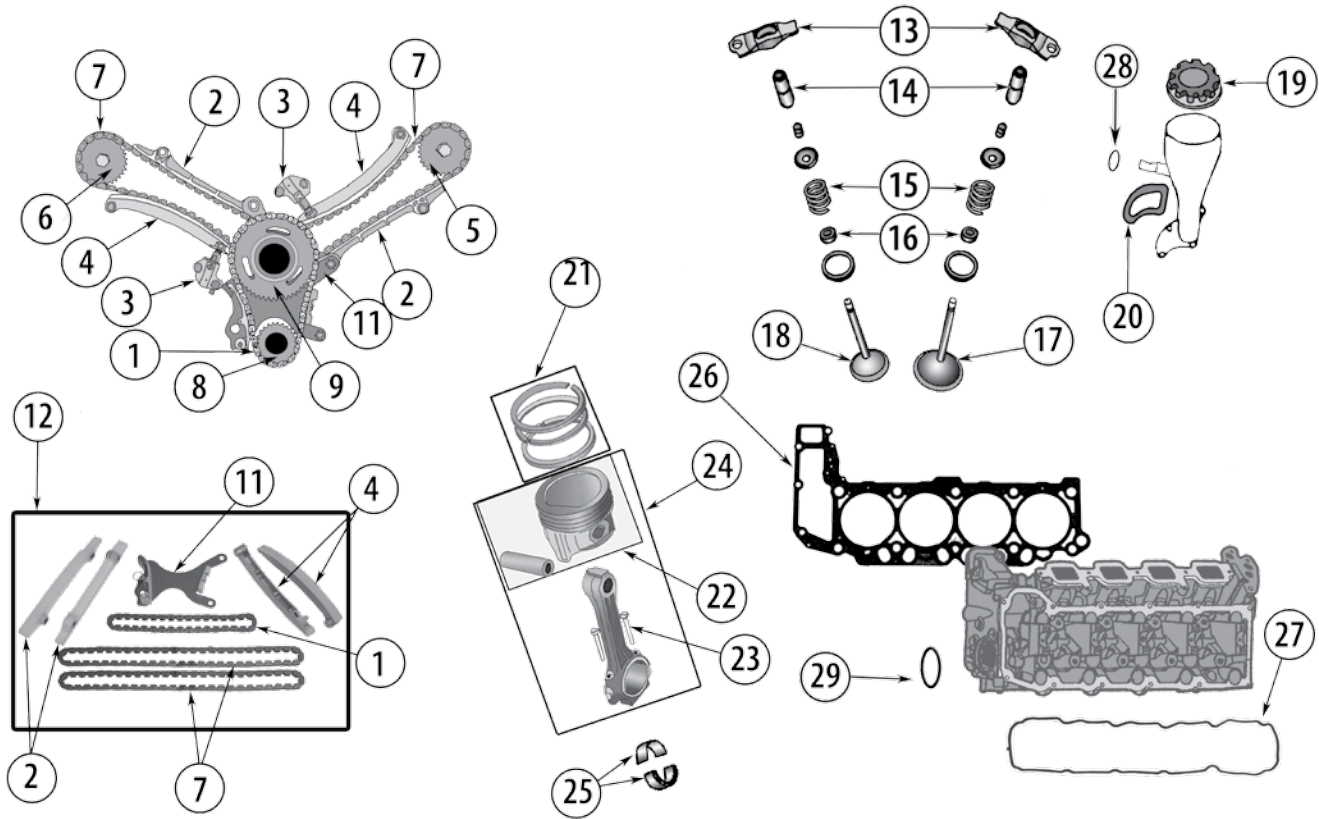

* This Part # not currently carried by Crown Automotive

Continued to Next Page . . .

3.7 Liter Daimler-Chrysler Engine (Continued)

ENGINE

ITEM #	DESCRIPTION	YEAR	COMMENTS	REPLACES PART #
23	Timing Kit	02/12	Includes Chains, Tensioners and Guides	5019423AD
24	Timing Chain	02/12	Primary; 1 Required	53020680
25	Timing Chain	02/12	Secondary; 2 Required	53021295AA
26	Timing Chain Arm	02/12	Secondary; 2 Required	53021292AB
27	Timing Chain Guide	02/12	Secondary; Right	53021293AA
		02/12	Secondary; Left	53021294AA
28	Timing Chain Tensioner	02/12	Primary	53020681
29	Camshaft Sprocket	02/12	Left	53021290AA
		02/12	Right	53021291AF
30	Timing Chain Tensioner	02/12	Secondary; Right	53021249AA
31	Timing Chain Tensioner	02/12	Secondary; Left	53021250AA
32	Crankshaft Sprocket	02/12		53020679
33	Timing Cover O-Ring	02/12	2 Required	53021239AA
34	Idler Sprocket	02/12		53021170AA
35	Timing Cover Gasket	02/12		53021226AA
36	Oil Filter Connector	02/12		53007563AB
37	Oil Filter	02/12		4781452BB
		09/12		5184231AA
38	Oil Pump	02/12		53020827AC
39	Oil Fill Housing Gasket	02/12		53020889AC
40	Crankcase Vent O-Ring	02/06		4137726
41	Oil Filler Cap	08/12		53022221AA
		02/06		53032389AC
42	Dipstick Tube O-Ring	05/12		53021144AA
43	Oil Pickup Tube O-Ring	02/12		53020861
44	Oil Drain Plug	02/12		6506100AA
45	Oil Pan Gasket	02/12		53021001AB
46	Lower Gasket Set	02/12		5135793AA
47	Engine Mount	02/05	KJ; Right	52059226AB
		02/05	KJ; Left	52059227AC
48	Engine Mount	08/12	KK; Right	52129480AC
		08/12	KK; Left	52129481AC
49	Transmission Mount	02/03	KJ w/ 4WD w/ 45RFE Transmission	52002334AB
		03/05	KJ w/ 4WD w/ 42RLE Transmission	52128654AA
		05/05	KJ w/ 2WD w/ Manual Transmission	52128654AA
50	Engine Mount Kit	02/03	KJ w/ 4WD w/ 45RFE Transmission	52059226KE
51	Engine Mount Kit	03/05	KJ w/ 4WD w/ 42RLE Transmission	52059226KL
		05/05	KJ w/ 2WD w/ Manual Transmission	52059226KL