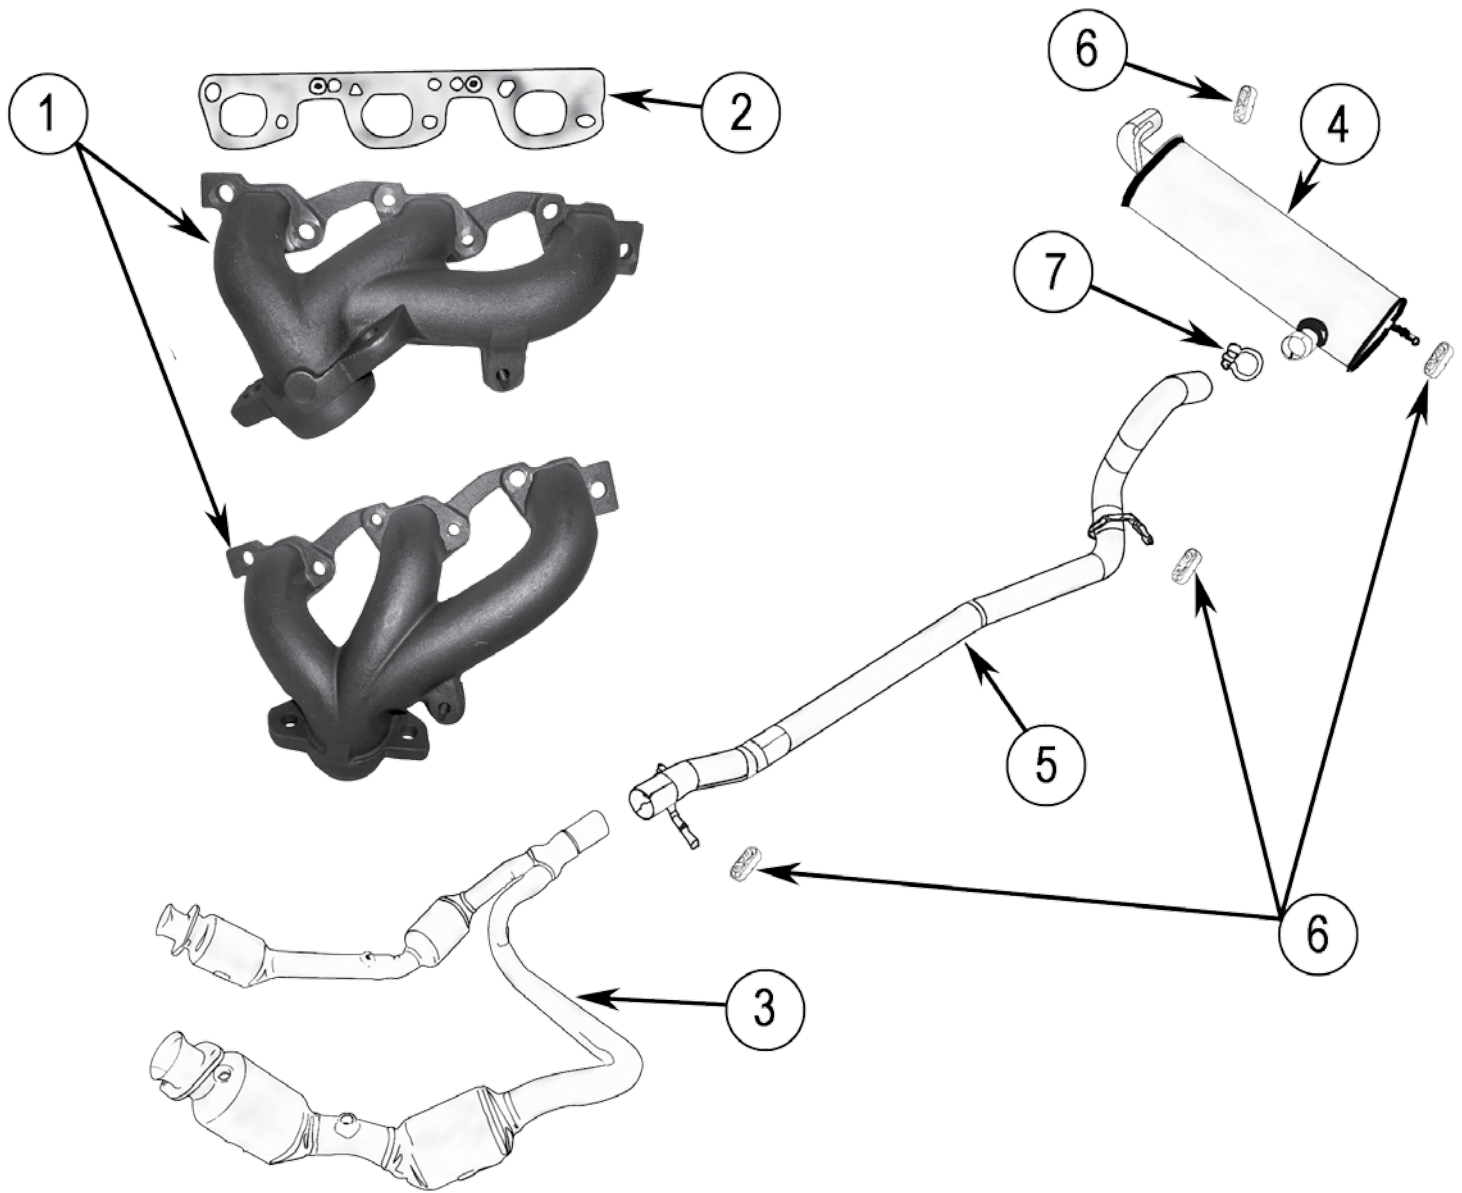

ITEM #	DESCRIPTION	ENGINE	YEARS	COMMENTS	REPLACES PART #
1	Manifold, Exhaust	3.8L	07/11	Left	4666024AD
		3.8L	07/11	Right	4666026AB
2	Gasket, Manifold	3.8L	07/11	Left or Right	4892409AA
		3.6L	12/15	Left or Right	68093232AA
3	Pipe and Converter, Exhaust	3.8L	07/09		52059930AG *
		3.8L	10/11		68040901AB *
4	Muffler	3.8L	07/11		52059937AI
		3.6L	12/15		5147215AD *
		2.8L Diesel	07/14		52059937AI
5	Pipe, Exhaust	3.8L	07/11	2-Door	52059939AG *
		3.8L	07/11	4-Door	52059938AI *
6	Insulator, Exhaust	All	07/15		52059929AA
7	Clamp, Exhaust	3.8L	2007		52110201AA *

* This Part # not currently carried by Crown Automotive