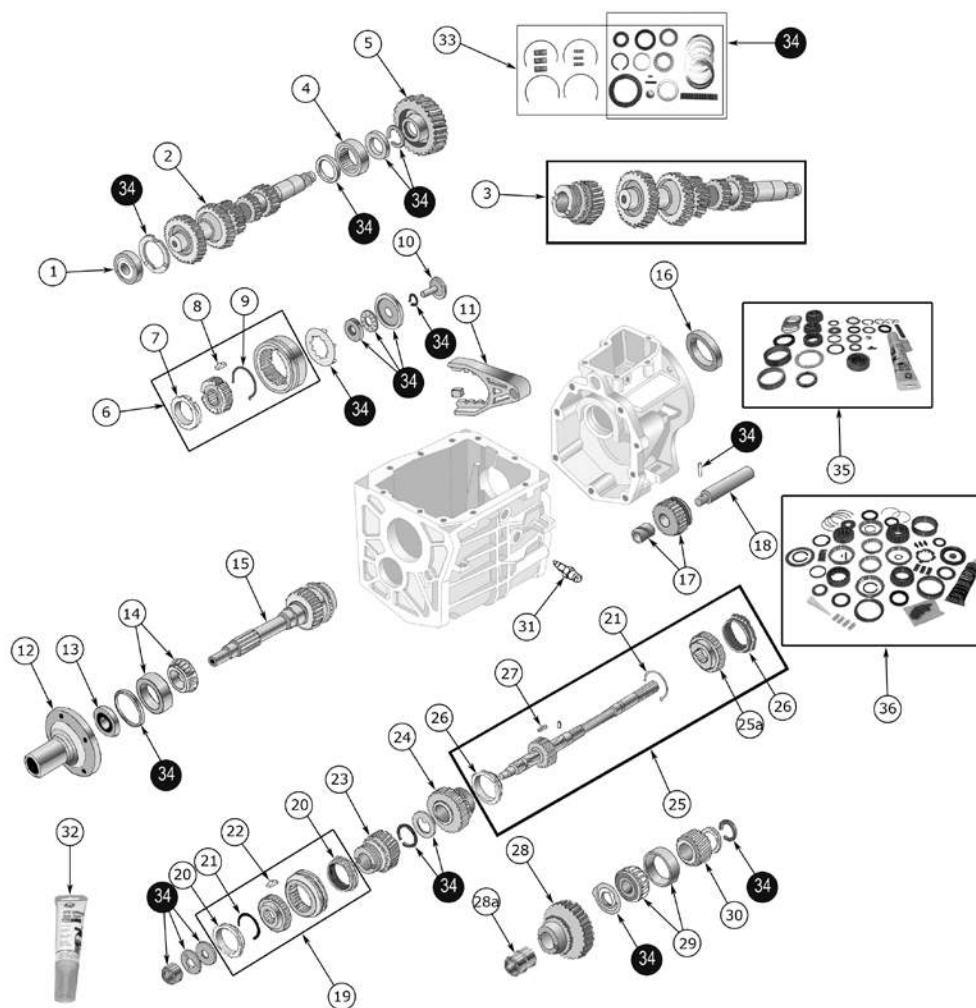

ITEM #	DESCRIPTION	COMMENTS	REPLACES PART #
1	Bearing, Cluster, Front		J8134071
2	Cluster Gear	37-32-23-15-14-26 Teeth	83500967
3	Cluster Gear Kit	Includes 27T 3rd Gear & Cluster Gear	83500967K **
4	Bearing, Cluster, Rear		J8134036
5	Gear, 5th	53 Teeth 51 Teeth	J8134083 * J8134084 *
6	Synchronizer Assembly, 5th Gear		J8134086
7	Blocking Ring Set, 5th Gear	Includes 2 Rings	J8127415
8	Plate, Synchronizer, 5th Gear	3 Required	J8127418
9	Spring, Synchronizer, 5th Gear	2 Required	J8127419
10	Funnel		J8134090 *
11	Fork, 5th Gear Shift		J8134085 *
12	Retainer, Front Bearing		J8134013
13	Seal, Input		J8132779
14	Bearing & Cup, Input Shaft, Front		J8134015
15	Shaft, Input	14 Splines	83500968
16	Seal, Output		J8132672

** Can be Used to Replace Early 34 Tooth Cluster Gear

* This Part # not currently carried by Crown Automotive