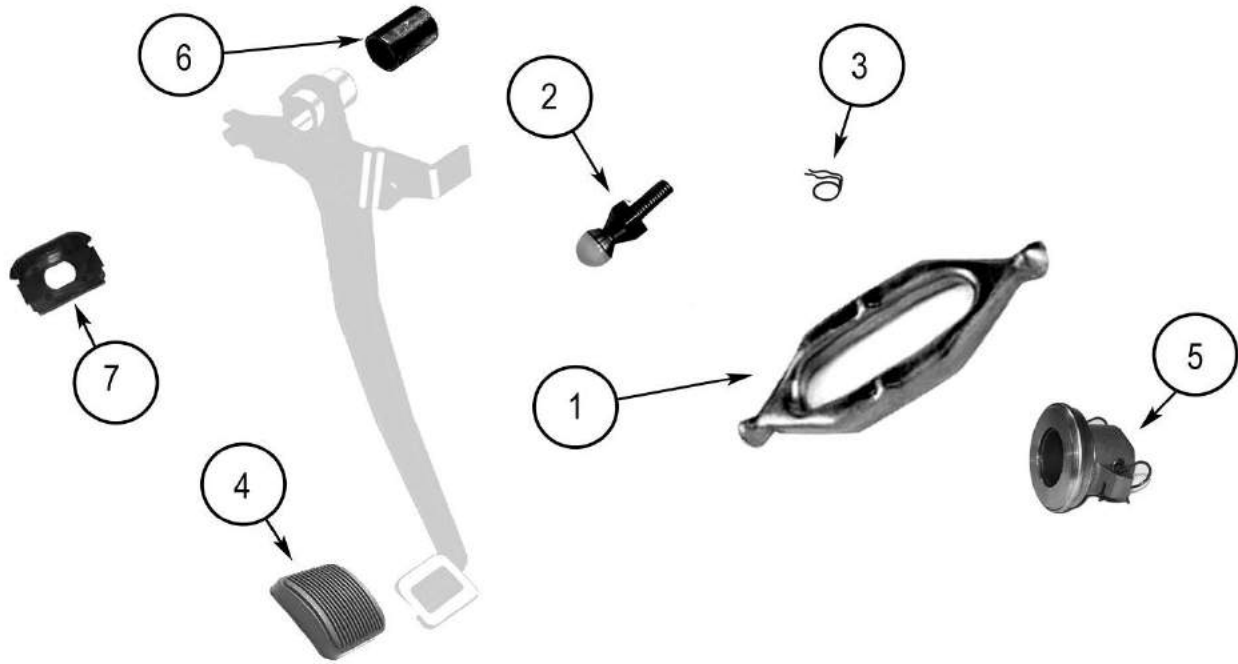

* This Part # not yet carried by Crown Automotive

CLUTCH

Clutch Linkage Hardware - YJ, TJ, JK

MODEL	ITEM #	DESCRIPTION	YEAR	ENGINE	REPLACES PART #
YJ	1	Fork, Clutch Throwout	94/95	All	53006388
	2	Pivot, Clutch Release	94/95	All	52087542
	3	Spring, Throwout Fork	94/95	All	4338855
	4	Pad, Clutch Pedal	87/95	All	52002750
	5	Bearing, Clutch Throwout	94/95	All	53008342
	6	Bushing, Clutch Pedal	87/95	All	J0946177
	7	Grommet, Timing Probe	91/95	All	53006010
TJ	1	Fork, Clutch Throwout	97/06	All	53006388
	2	Pivot, Clutch Release	97/06	All	52087542
	3	Spring, Throwout Fork	97/06	All	4338855
	4	Pad, Clutch Pedal	97/06	All	52002750
	5	Bearing, Clutch Throwout	97/06	All	53008342
	7	Grommet, Timing Probe	97/04	All	53006010
	JK	1	Fork, Clutch Throwout	07/15	All
2		Pivot, Clutch Release	07/15	All	52087542
3		Spring, Throwout Fork	07/15	All	4338855
4		Pad, Clutch Pedal	07/15	All	52002750
5		Bearing, Clutch Throwout	07/15	All	53008342