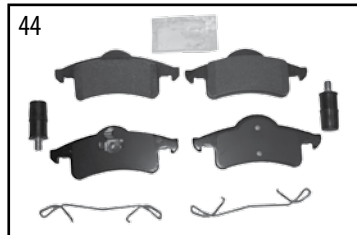

ITEM #	DESCRIPTION	YEARS	POSITION	DESCRIPTION	REPLACES PART #
36	Brake Booster	99/04		w/ 4.0L, 4.7L Engines	5011261AB
37	Master Cylinder	99/04			5011260AB
38	Brake Light Switch	99/04			56042023
39	Brake Pedal Pad	99/04			68031956AA
40	Parking Brake Cable	99/04	Front		52128243AD
41	Parking Brake Cable	99/04	Left Rear		52128119AC
42	Parking Brake Cable	99/04	Right Rear		52128118AC
43	Brake Pad Service Kit	99/02	Front	w/ Teves Calipers; Includes Pads, Springs & Pin Kit	5011969MK
		99/04	Front	w/ Akebono Calipers; Includes Pads, Springs & Pin Kit	5093183MK
44	Brake Pad Service Kit	99/04	Rear	Includes Pads, Springs & Pin Kit	5011970MK
45	Disc Brake Service Kit	99/02	Front	w/ Teves Calipers; Includes Rotors, Pads, Springs, Pin Kit	52098672KE
		99/04	Front	w/ Akebono Calipers; Includes Rotors, Pads, Springs, Pin Kit	52098672KL
46	Disc Brake Service Kit	99/04	Rear	Includes Rotors, Pads, Shoes & Hardware	52098666K
47	Performance Brake Kit	99/02	Front	w/ Teves Calipers; Includes Drilled & Slotted Rotors, Pad Set, and All Hardware	RT31035
		99/04	Front	w/ Akebono Calipers; Includes Drilled & Slotted Rotors, Pad Set, and All Hardware	RT31036
48	Performance Brake Kit	99/04	Rear	Includes Drilled & Slotted Rotors, Pad Set, Parking Brake Shoe Set, and All Hardware	RT31034