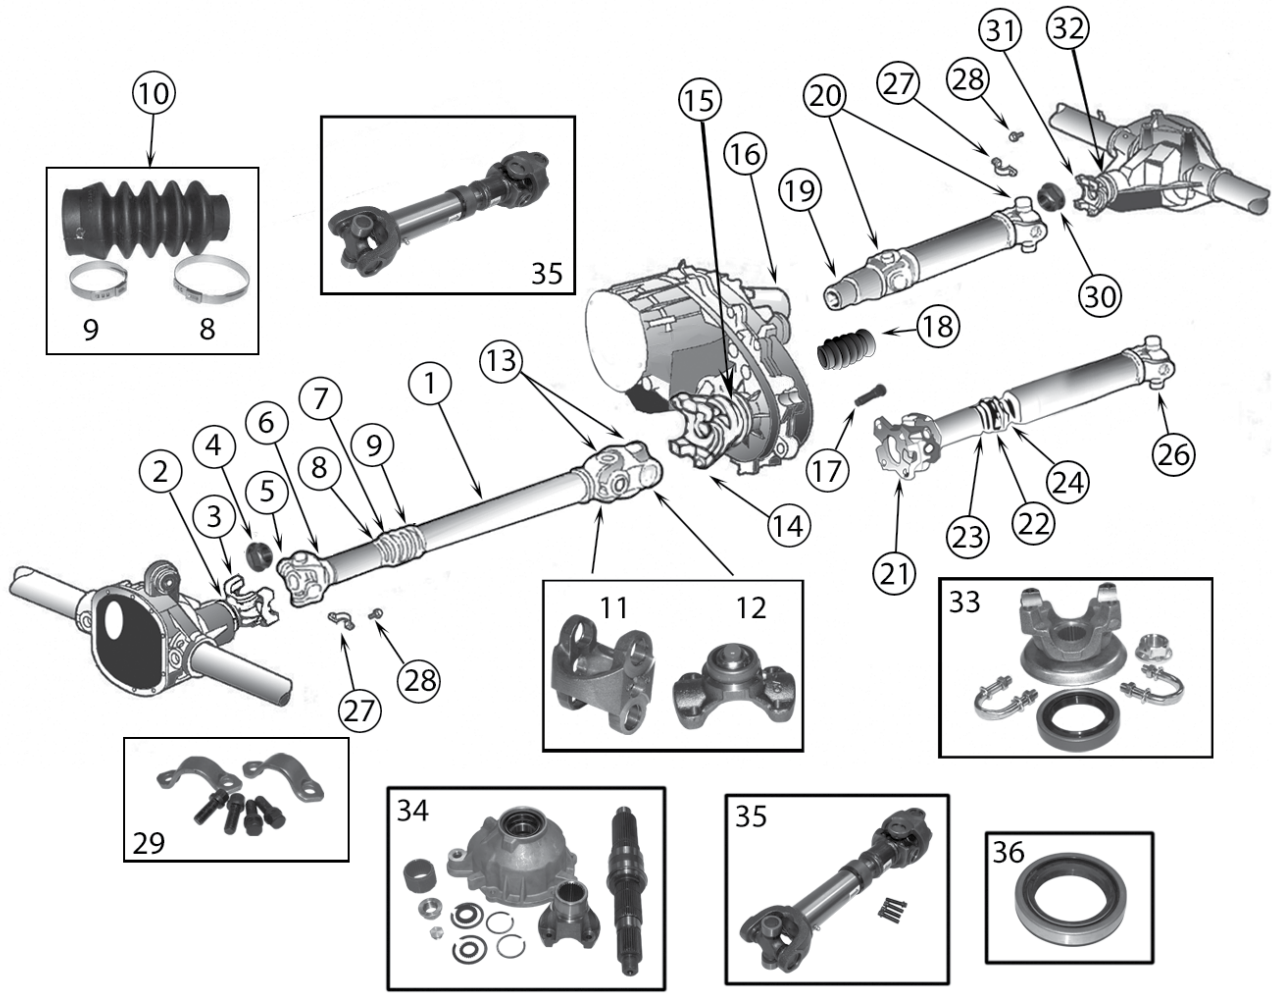

DRIVE SHAFTS

TJ - Wrangler 1997 - 2006

ITEM #	DESCRIPTION	YEARS	ENGINE	TRANSMISSION	TRANSFER CASE	COMMENTS	REPLACES PART #
1	Drive Shaft, Front	97/02	2.5L	All	All	37.95" Collapsed	52098378
		97/02	4.0L	Manual	All	39.49" Collapsed	52098377
		97/02	4.0L	Automatic	All	37.95" Collapsed	52098378
2	Seal, Pinion, Front Axle	97/01	All	All	All	w/ Dana 30 (Non-Flanged)	83503390
		01/06	All	All	All	w/ Dana 30 (Flanged)	5072473AA
		03/06	All	All	All	w/ Dana 44 (Rubicon)	5066446AA
3	Yoke, Pinion, Front Axle	97/06	All	All	All	w/ Dana 30 (No Slinger)	83503388
		03/06	All	All	All	w/ Dana 44 (Rubicon)	4797689
4	Nut, Pinion, Front Axle	97/10-1-00	All	All	All		J0801367
		10-2/00/06	All	All	All		5017755AA
5	U-Joint, Front Drive Shaft, Front	97/06	All	All	All	w/o Rubicon Package; Sealed	4882793
		97/06	All	All	All	w/o Rubicon Package; Greasable	J8126614
		97/06	All	All	All	w/o Rubicon Package; Spicer Greasable	8126614SP
		03/06	All	All	All	w/ Rubicon Package	5093820AB