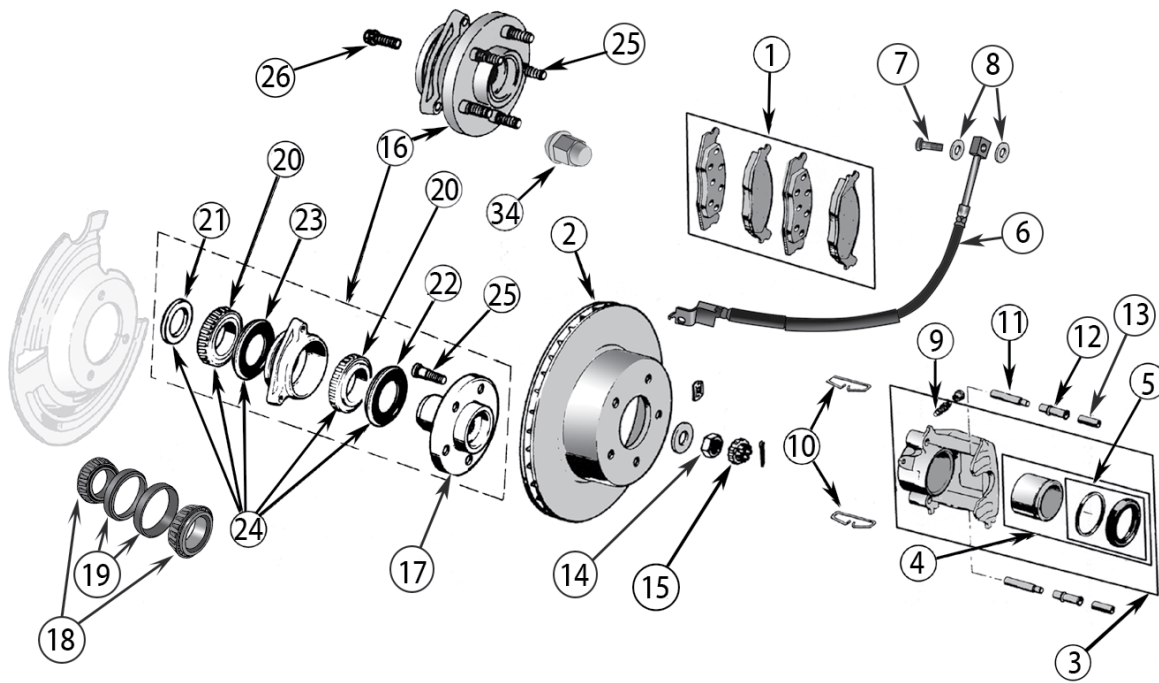

ITEM #	DESCRIPTION	YEARS	POSITION	COMMENTS	REPLACES PART #
11	Caliper Bolt	84/92-½ 92-½/ 01 84/89 90/01	Front Front Front Front	w/ 2WD w/ 2WD w/ 4WD w/ 4WD	83504655 5253000 83504655 5253000
12	Caliper Bushing	84/92-½ 92-½/01 84/89 90/01	Front Front Front Front	w/ 2WD w/ 2WD w/ 4WD w/ 4WD	52001701 * 4383471 52001701 * 4383471
13	Caliper Sleeve	84/92-½ 92-½/ 01 84/89 90/01	Front Front Front Front	w/ 2WD w/ 2WD w/ 4WD w/ 4WD	J3239867 4423573 J3239867 4423573
14	Hub Nut	84/01	Front		J4200095
15	Hub Nut Retainer	84/01	Front		J4200097
16	Hub Assembly	90/99 84/89 90/99 99/01	Front Front Front Front	w/ 2-Piece Composite Rotor; Roller Bearing Style Tapered Bearing Type w/ 2-Piece Composite Rotor w/ 1-Piece Cast Rotor	5252235 53000228 53007449 53007449AC
17	Hub	84/89	Front		53000234 *
18	Wheel Bearing	84/92-½ 84/92-½	Front Outer Front Inner	w/ 2WD; Outer w/ 2WD; Inner	53002921 53002922
19	Wheel Bearing Cup	84/92-½ 84/92-½	Front Outer Front Inner	w/ 2WD; Outer w/ 2WD; Inner	53002924 53002925
20	Wheel Bearing Set	84/89	Front	w/ 4WD; Includes 1 Bearing and 1 Cup	53000238
21	Hub Seal	84/89	Front	w/ 4WD; Inner	53000239
22	Hub Seal	84/89	Front	w/ 4WD; Outer	J3238137
23	Hub Seal	84/89	Front	w/ 4WD; Center	53000237
24	Wheel Bearing Kit	84/89	Front	w/ 4WD; Includes 2 Bearings, 2 Cups and 3 Seals	53000238K
25	Wheel Stud	84/89 90/99 99/01	Front Front Front	w/ 2 Piece Composite Rotor w/ 1 Piece Cast Rotor	J3238138 53007463 52098680
26	Knuckle To Hub Bolt	84/01	Front		34201535

* This Part # not currently carried by Crown Automotive