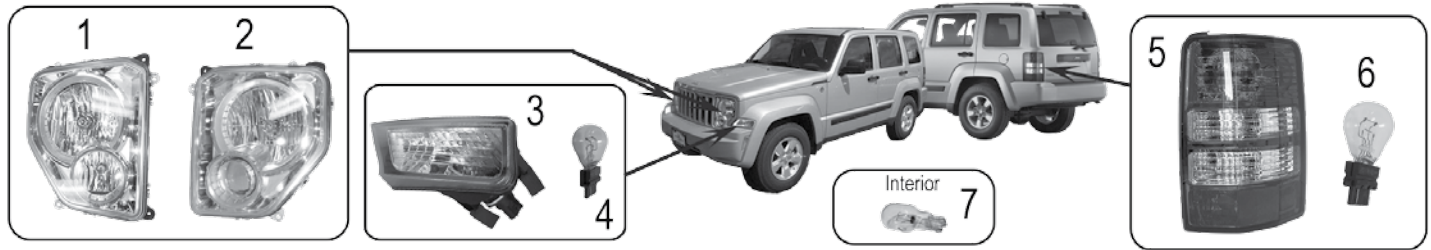

ITEM #	DESCRIPTION	POSITION	YEARS	COMMENTS	REPLACES PART #
1	Headlight Assembly	Left	08/12	w/ Fog Lamps; Includes bulbs	55157339AE
		Right	08/12	w/ Fog Lamps; Includes bulbs	55157338AE
2	Headlight Assembly	Left	08/12	w/o Fog Lamps w/o Headlamp Leveling System; Includes Bulbs	57010171AE
		Right	08/12	w/o Fog Lamps w/o Headlamp Leveling System; Includes Bulbs	57010170AE
3	Parking Light	Left	08/12		57010125AA
		Right	08/12		57010124AA
4	Bulb	Left or Right	08/12	Front Turn Signal, Front Parking Light, Rear Turn Signal; 3757A Bulb	L003757NAK
		Left or Right	08/12	Front Side Marker; 168 Bulb	L0000168
5	Tail Light	Left	08/12		55157347AB
		Right	08/12		55157346AB
6	Bulb	Left or Right	08/12	Rear Side Marker, Rear Parking Light, Brake Light, Reverse Light; 3157 Bulb	L0003157
7	Bulb	Left or Right	08/12	Floor Courtesy Light; 906 Bulb	G9436750