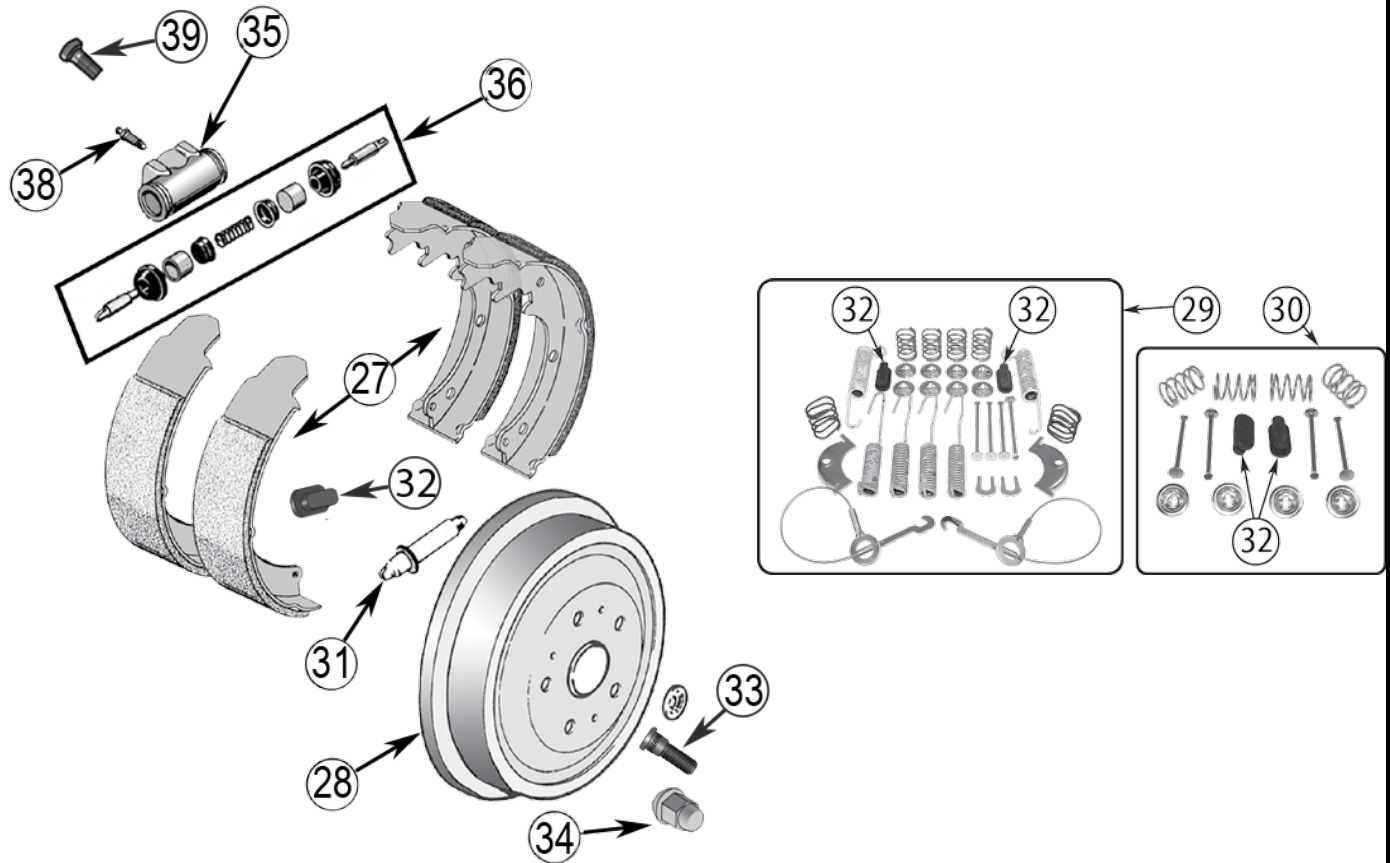

ITEM #	DESCRIPTION	YEARS	POSITION	COMMENTS	REPLACES PART #
27	Brake Shoe Set	84/89	Rear	w/ 10" X 1-3/4" Drums	J8133818
		90/3-10-00	Rear	w/ 9" X 2-1/2" Drums	4423606
		91/01	Rear	w/ 10" X 1-3/4" Drums	4713365
		86/93	Rear	w/ 10" X 2-1/2" Drums	83502385
		3-10-00 /01	Rear	w/ 9" X 2-1/2" Drums	5019536AA
28	Brake Drum	84/89	Rear	10" X 1-3/4"	52001151
		86/93	Rear	10" X 2-1/2"	52001915
		90/01	Rear	9" X 2-1/2"	52005350
		91/01	Rear	10" X 1-3/4"	52007502
29	Drum Brake Hardware Kit	84/89	Rear	w/ 10" X 1-3/4" Drums	4636777
		86/93	Rear	w/ 10 X 2-1/2" Drums	4636778
		90/01	Rear	w/ 9" X 2-1/2" Drums	4636779
30	Brake Shoe Hold Down Kit	90/01	Rear	w/ 9" X 2-1/2" Drums	4049681
31	Drum Brake Adjuster	90/01	Right Rear	w/ 9" X 2-1/2", 10" X 1-3/4" Drums	4713356
		90/01	Left Rear	w/ 9" X 2-1/2", 10" X 1-3/4" Drums	4713357
		84/89	Left Rear	w/ 10" X 1-3/4" Drums	52001215
		86/93	Left Rear	w/ 10" X 2-1/2" Drums	52001215
		84/89	Right Rear	w/ 10" X 1-3/4" Drums	52001216
		86/93	Right Rear	w/ 10" X 2-1/2" Drums	52001216
32	Drum Brake Adjuster Cover	84/01	L or R		J3201957

Continued to Next Page ...