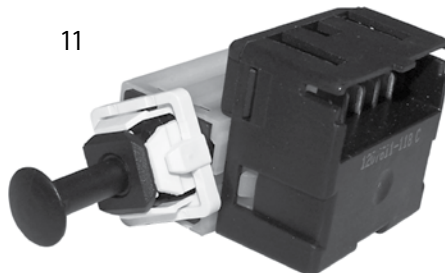

ITEM #	DESCRIPTION	YEAR	ENGINE	COMMENTS	REPLACES PART #
Engine Components					
1	Air Temperature Sensor	2007-2015	2.0L Gasoline, 2.4L		4606487AB
2	Camshaft Position Sensor	2007-2014 2007-2009	2.0L Gasoline, 2.4L 2.0L Diesel		5033308AB 68001591AA
3	Coolant Temperature Sensor	2007-2009	2.0L Diesel		68001313AB
4	Crankshaft Position Sensor	2007-2009 2010-2014	2.0L Diesel 2.2L Diesel		68040931AB 5080352AA
5	Engine Oil Temperature Sensor	2007-2015	2.0L Gasoline, 2.4L		5033314AA
6	Ignition Coil	2007-2015	2.0L Gasoline, 2.4L		4606824AC
7	Knock Sensor	2007-2015	2.0L Gasoline, 2.4L		5033316AA
8	MAP Sensor	2007-2015	2.0L Gasoline, 2.4L		5033310AB
9	Oxygen Sensor	2007-2010 2011-2015	2.0L Gasoline, 2.4L 2.0L Gasoline, 2.4L	Before or After Cat. Before or After Cat.	56029084AA 5149171AA
10	Spark Plug	2007-2015	2.0L Gasoline, 2.4L	w/o PZEV	SP0ZFR5F11
Body Components					
11	Brake Light Switch	2007-2008 2009-2015	All All		56045043AG 56054001AB
12	Ignition Switch	2007-2015	All		4685719AG
13	Relay	2008-2011	All	Micro SPDT	4608650
14	TPMS Sensor	2007-2013 2007-2011 2012-2014	All All All	Non-Export Only Export Only Export Only	68078861AA 68078768AA 56029481AB

8

13