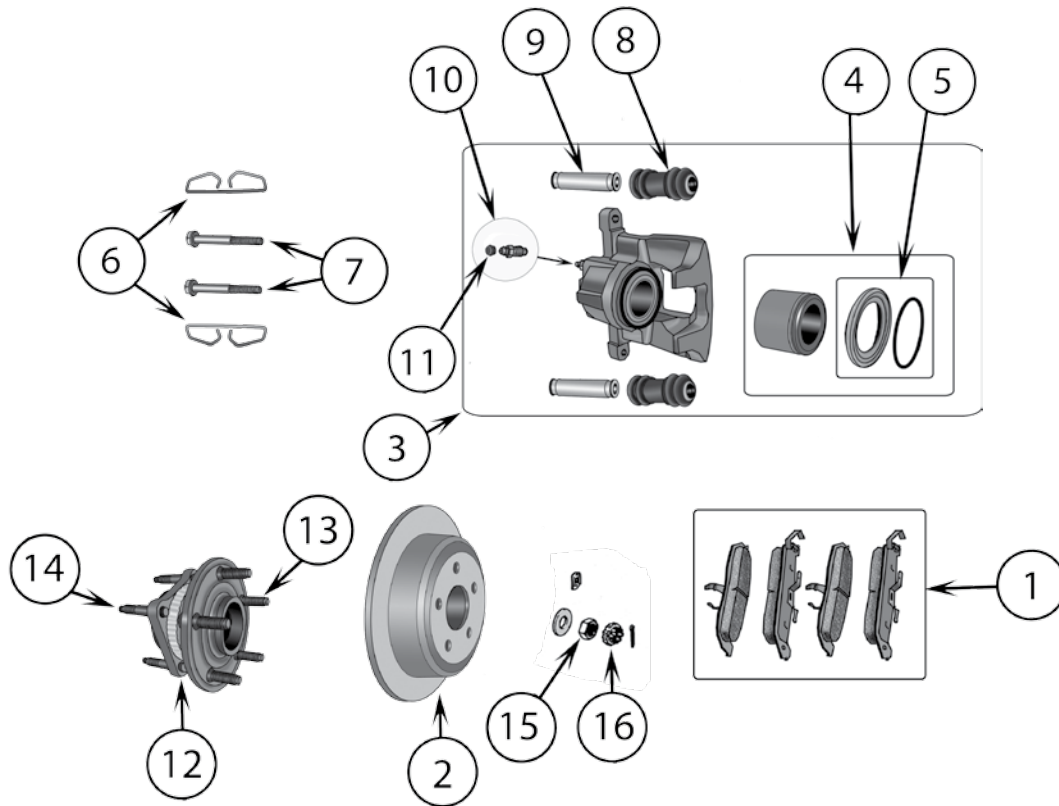

ITEM #	DESCRIPTION	YEARS	COMMENTS	REPLACES PART #
1	Brake Pad Set	97/06	Semi-Metallic	5252531
2	Brake Rotor	97/99	2-Piece Composite Type	52005000
		99/06	1-Piece Cast Type	5016434AA
	Drilled & Slotted Rotor Set	97/99	w/ 2-Piece Composite Rotor; Includes Left & Right Rotors	RT31002
		99/06	w/ 1-Piece Cast Rotor; Includes Left & Right Rotors	RT31001
3	Brake Caliper	97/06	Left, Less Pads	5252985
		97/06	Right, Less Pads	5252984
4	Caliper Rebuild Kit	97/06	Includes 1 Piston, 1 Seal & 1 Boot	5252614
5	Caliper Seal Kit	97/06	Includes 1 Seal & 1 Boot	J8133852
6	Caliper Support Spring	97/06	"Anti-Rattle"	J3239865
7	Caliper Bolt	97/06		5253000
8	Caliper Bushing	97/06		4383471
9	Caliper Sleeve	97/06		4423573
10	Bleeder Screw	97/06		J8129722
11	Bleeder Screw Cap	97/06		5093278AB
12	Hub Assembly	97/99	w/ 2-Piece Composite Rotor	53007449
		99/06	w/ 1-Piece Cast Rotor	53007449AC
13	Wheel Stud	97/99	w/ 2-Piece Composite Rotor	53007463
		99/06	w/ 1-Piece Cast Rotor	52098680
14	Knuckle to Hub Bolt	97/06		34201535
15	Hub Nut	97/06		J4200095
16	Hub Nut Retainer	97/06		J4200097