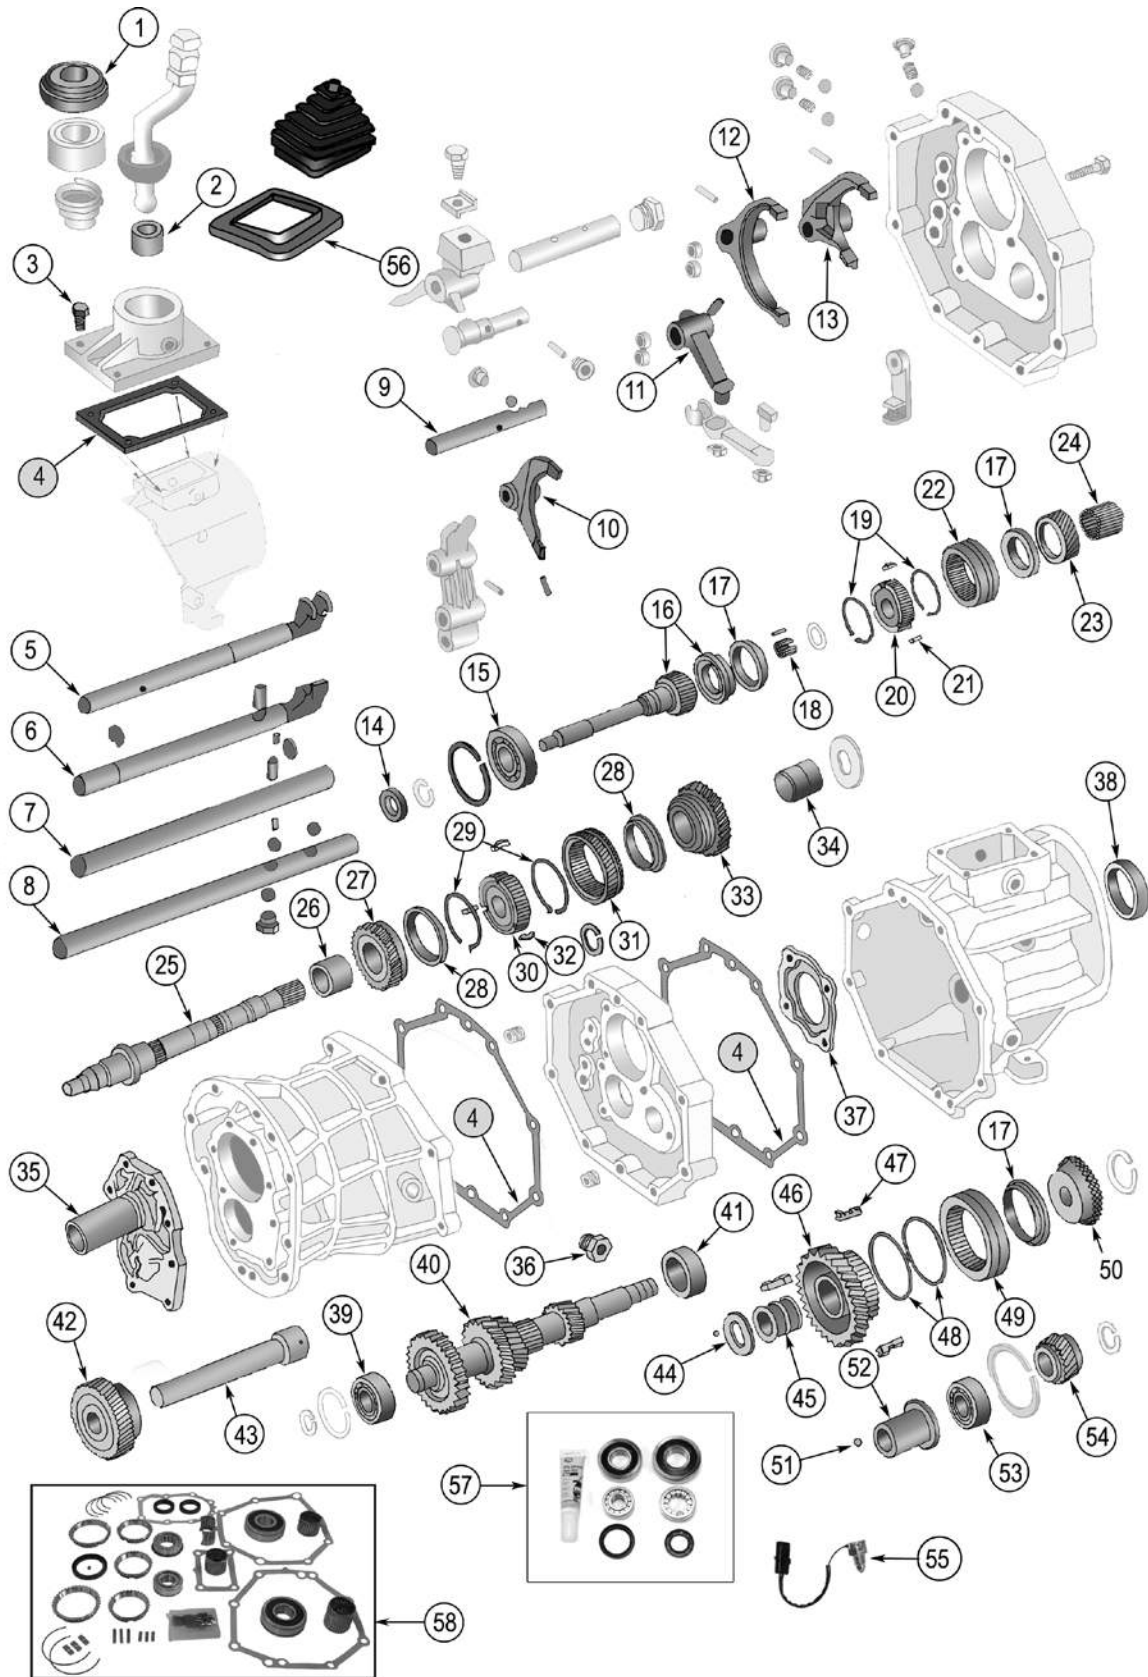

ITEM #	DESCRIPTION	COMMENTS	MODEL	REPLACES PART#
1	Boot, Gear Shift		AX4, AX5	83500520
2	Bushing, Shift Lever		AX4, AX5	83500519
3	Bolt, Shift Lever Housing	XJ, MJ Only	AX4, AX5	83500525
4	Gasket and Seal Kit	Includes All Gaskets & Front Oil Seal	AX4, AX5	AXGS
5	Shaft, 3rd & 4th Gear Shift		AX4 AX5	83506048 * 83506047
6	Shaft, 1st & 2nd Gear Shift		AX4, AX5	83506055
7	Shaft, Front Reverse Gear Shift		AX4 AX5	83506053 83506052
8	Shaft, 5th Gear Shift	84/4-1-93 4-2-93/02	AX5 AX5	83500538 4746660
9	Shaft, Rear Reverse Gear Shift		AX4, AX5	83500536
10	Fork, 5th Gear Shift	84/4-1-93 4-2-93/02	AX5 AX5	83500637 4746656
11	Fork, Reverse Gear Shift		AX4, AX5	83500526
12	Fork, 3rd & 4th Gear Shift	11-6-88/02; Includes Synchronizer Sleeve	AX4, AX5	4740236
13	Fork, 1st & 2nd Gear Shift		AX4, AX5	83502662
14	Seal, Input		AX4, AX5	83500501
15	Bearing, Input Shaft	Front, 84/85 Front, 86/02	AX4, AX5 AX4, AX5	83500643 83502681
16	Shaft, Input	84/85 86/11-5-88 11-6-88/99 (Gas Engines)	AX4, AX5 AX4, AX5 AX4, AX5	83500554 * 83502682 83506020
17	Blocking Ring, 3rd & 4th Gear Synchronizer		AX4, AX5	83500566
18	Needle Bearing, Input Shaft	13 Required	AX4, AX5	83502680
19	Spring, 3rd & 4th Gear Synchronizer		AX4, AX5	83500568
20	Hub, 3rd & 4th Gear Synchronizer	84/11-5-88 11-6-88/02	AX4, AX5 AX4, AX5	83500562 83506027
21	Key, 3rd & 4th Gear Synchronizer	84/11-5-88 11-6-88/02	AX4, AX5 AX4, AX5	83500565 83506029
22	Sleeve, 3rd & 4th Gear Synchronizer	84/11-5-88 11-6-88/02; Includes Fork	AX4, AX5 AX4, AX5	83500563 4740236
23	Gear, 3rd		AX4, AX5	83500552
24	Bearing, 3rd Gear	Caged Roller Bearing	AX4, AX5	83500576
25	Main Shaft	LHD, 4WD	AX4, AX5	83503105
26	Bearing, 2nd Gear	Caged Roller Bearing	AX4, AX5	83500577
27	Gear, 2nd	84/11-5-88 11-6-88/02	AX4, AX5 AX4, AX5	83500551 83506018
28	Blocking Ring, 1st & 2nd Gear Synchronizer		AX4, AX5	83500567
29	Spring, 1st & 2nd Gear Synchronizer		AX4, AX5	83500569
30	Hub, 1st & 2nd Gear Synchronizer		AX4, AX5	83500561

* This Part # not currently carried by Crown Automotive