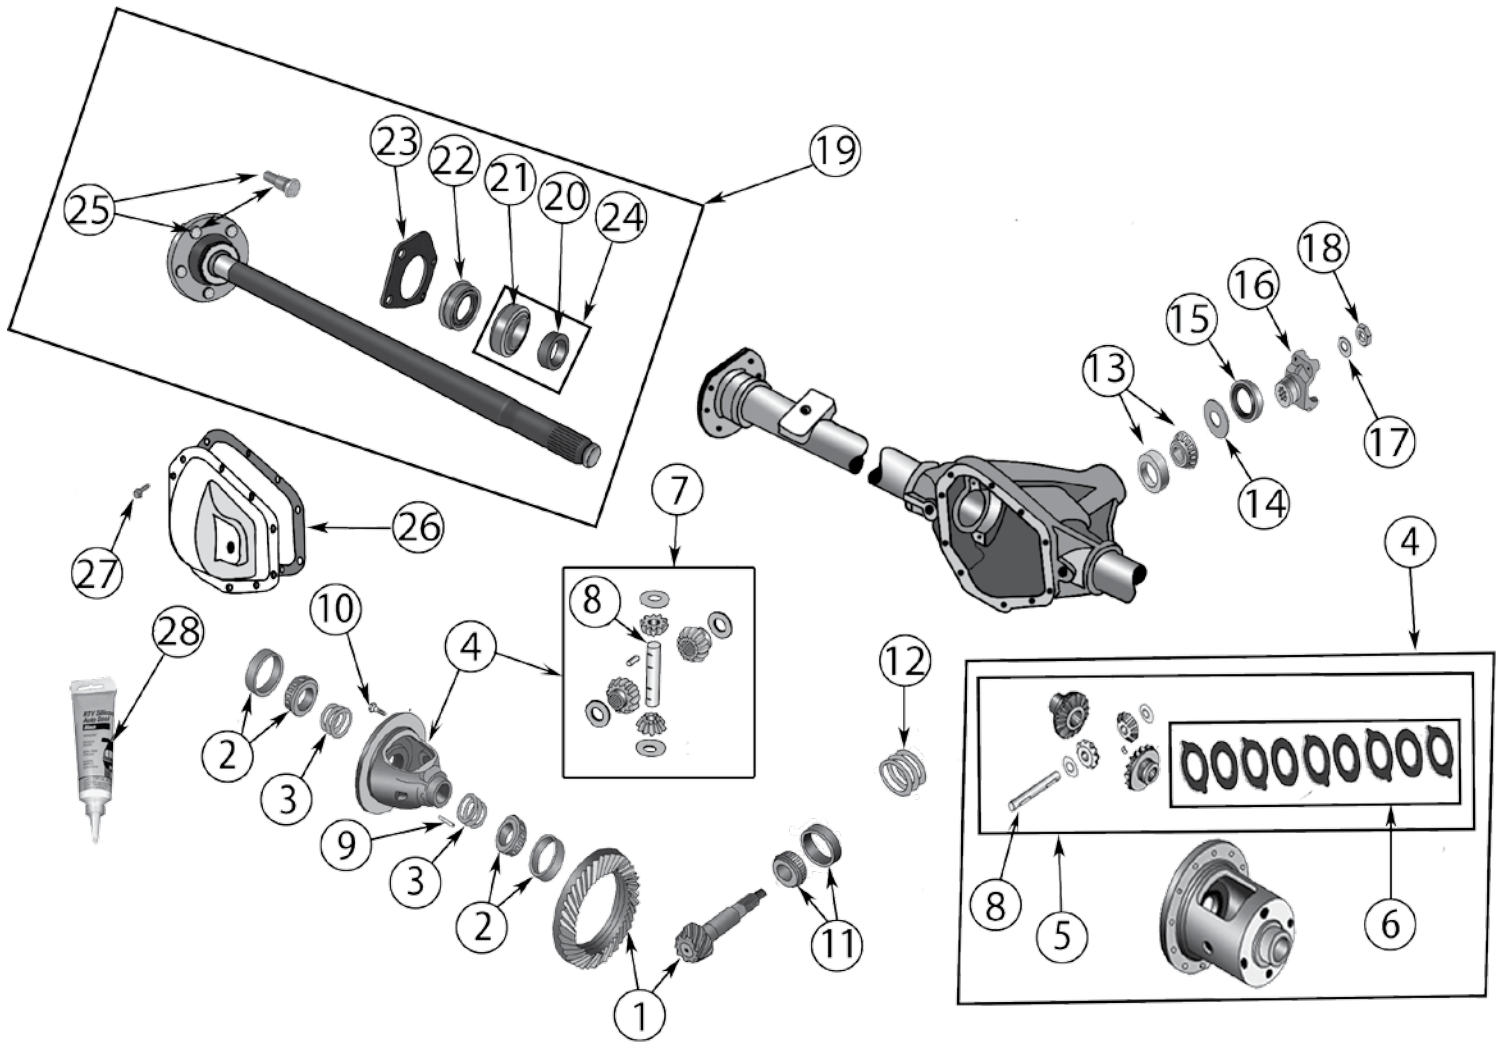

ITEM #	DESCRIPTION	COMMENTS	YEARS	RATIO	INCLUDES	REPLACES PART #
1	Ring & Pinion Set		87/93	3.07 (43/14)	1, 10, 17, 18	83504197
	Ring & Pinion Set		87/95	3.54 (46/13)	1, 10, 17, 18	4137749
	Ring & Pinion Kit		91/95	4.09 (45/11)	1, 2, 3, 10, 14, 15, 17, 18, 26	J8129225
	Ring & Pinion Kit		91/95	3.07	1, 2, 3, 10, 14, 15, 17, 18, 26	J8129224