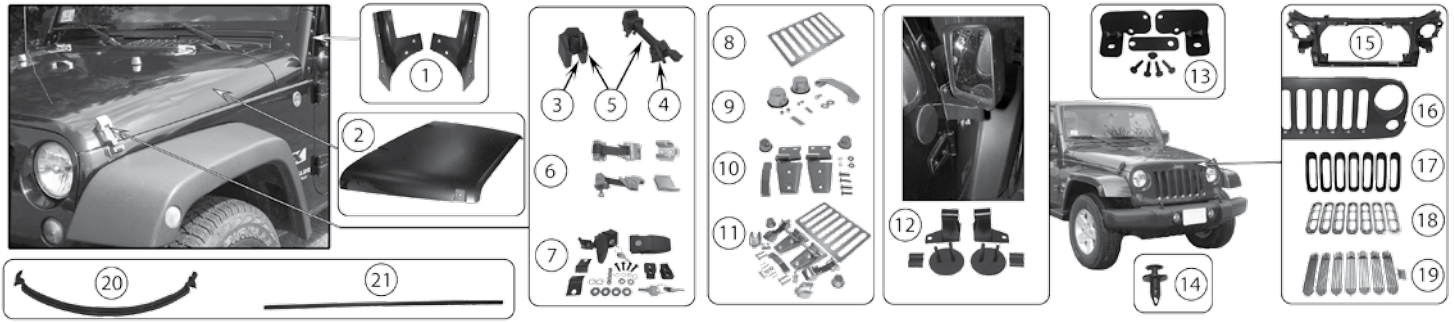

ITEM #	DESCRIPTION	POSITION	COLOR	YEARS	2 OR 4 DOOR	COMMENTS	REPLACES PART #
1	Windshield Bracket	Left	Black (Primed)	07/15	2 or 4-Door		55395579AB
	Windshield Bracket	Right	Black (Primed)	07/15	2 or 4-Door		55395578AB
	Windshield Bracket Set	L & R	Black (Primed)	07/15	2 or 4-Door	Set of 2	55395578K
2	Hood		Black (Primed)	07/14	2 or 4-Door	Standard Style	68002350AB
3	Hood Catch Bracket	L or R	Black	07/15	2 or 4-Door	Does not include Hood Catch	55176428AC
4	Hood Catch	L or R	Black	07/15	2 or 4-Door	Does Not Include Bracket that Bolts to Hood	55395653AD
5	Hood Catch Kit	L or R	Black	07/15	2 or 4-Door	Includes 1 Hood Catch and 1 Bracket	55395653K
	Hood Catch Kit	L & R	Black	07/15	2 or 4-Door	Includes 2 Hood Catches and 2 Brackets	55395653K2
6	Hood Catch Kit	L & R	Polished Stainless	07/15	2 or 4-Door	Includes 2 Hood Catches and 2 Brackets	RT34075
7	Locking Hood Catch Kit	L & R	Black	07/15	2 or 4-Door		RT26057
8	Hood Vent Cover		Polished Stainless	07/15	2 or 4-Door		RT34078
9	Windshield Tie Down Kit		Polished Stainless	07/15	2 or 4-Door	Includes 2 Hood Stops, 1 Footman Loop, and Hardware	RT91001
10	Hood Kit	L & R	Polished Stainless	07/15	2 or 4-Door	Includes 2 Hinges, 2 Hood Stops & 1 Footman Loop	RT34076
11	Hood Set	L & R	Polished Stainless	07/15	2 or 4-Door	Includes 2 Hood Stops, 2 Hinges, 1 Footman Loop, 2 Hood Catches and Hood Vent	RT34077
12	Mirror Relocation Bracket Set	Front, L & R	Black	07/15	2 or 4-Door	Relocates Mirrors to Windshield Brackets	RT30016
13	Windshield Light Bracket Set	Front, L & R	Black	07/15	2 or 4-Door	Mounts Off-Road Lights to Windshield Brackets	RT28003
14	Push Pin		Black	07/15	2 or 4-Door	Grille Retainer; 6 Required	6503598
15	Header Panel	Front	Black	07/15	2 or 4-Door		55077976AD
16	Grille	Front	Black	07/15	2 or 4-Door		68046306AB
17	Grille Insert Set	Front	Black	07/15	2 or 4-Door	7-Piece Plastic Inserts, Snap-In Pieces	RT26056
18	Grille Insert Set	Front	Chrome	07/15	2 or 4-Door	7-Piece Plastic Inserts, Snap-In Pieces	RT26055
19	Grille Insert Set	Front	Polished Stainless	07/15	2 or 4-Door	7-Piece Stainless Inserts; Bolt-In Pieces	RT34074
20	Windshield Weatherstrip	Front	Black	07/15	2 or 4-Door	Windshield Frame to Cowl	55395241AE
21	Hood Weatherstrip	Front	Black	07/15	2 or 4-Door	Hood to Cowl	55395343AB