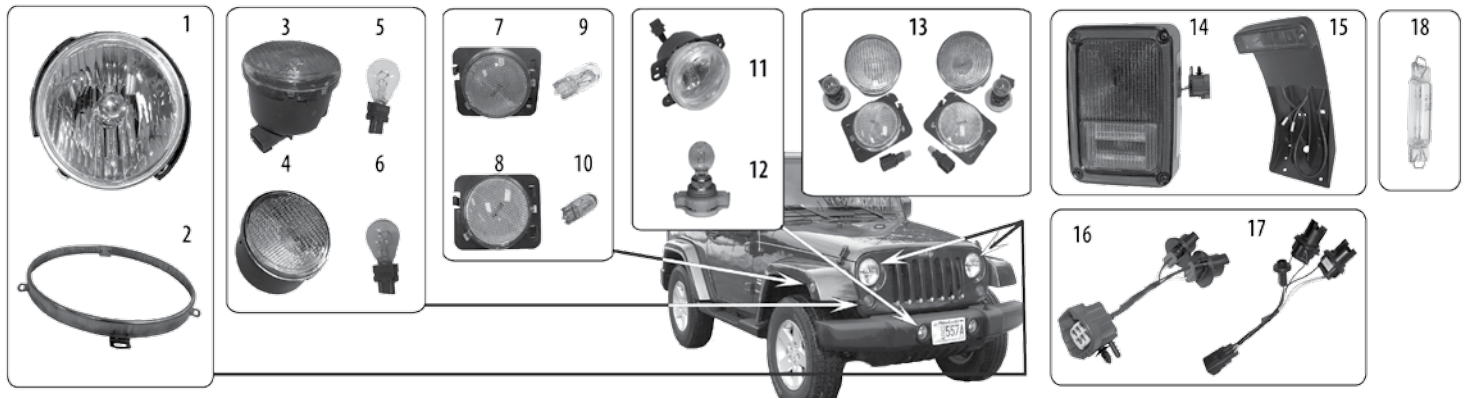

ITEM #	DESCRIPTION	POSITION	YEARS	COMMENTS	REPLACES PART #
1	Headlight Assembly	Left	07/15	USA & Canada Only; Includes Seat, Headlight, Bulb, & Retainer	55078149AC
		Right	07/15	USA & Canada Only; Includes Seat, Headlight, Bulb, & Retainer	55078148AC
2	Headlight Retainer	Left or Right	07/15	Chrome	68003772AA
3	Parking Light	Left	07/13	Amber Lens w/ Clear Bulb	55077885AD
		Right	07/13	Amber Lens w/ Clear Bulb	55077884AD
4	Parking Light	Left	07/13	Clear Lens w/ Amber Bulb	RT28020
		Right	07/13	Clear Lens w/ Amber Bulb	RT28019
	Parking Light Kit	Left & Right	07/13	Clear; Includes Parking Lights with Amber Bulbs	RT28029
5	Bulb	Left or Right	07/15	Non-Export; Front Turn Signal, Rear Turn Signal, Front Parking Light, Rear Parking Light, Brake Light, Reverse Light; 3157 Bulb	L0003157
6	Bulb	Front, L or R	07/15	Amber; Parking Light w/ Clear Light Kit; 3157NA Bulb	L03157NA
7	Side Repeater Light	Left	07/15	Export Only	55077895AD
		Right	07/15	Export Only	55077894AD
	Side Marker Light	Left	07/15	Amber Lens w/ Clear Bulb	55078145AA
		Right	07/15	Amber Lens w/ Clear Bulb	55078144AA
8	Side Marker Light	Left	07/15	Clear Lens w/ Amber Bulb	RT28024
		Right	07/15	Clear Lens w/ Amber Bulb	RT28023
	Side Marker Light Kit	Left & Right	07/15	Clear; Includes Side Marker Lights with Amber Bulbs	RT28028
9	Bulb	Left or Right	07/15	Export; Side Repeater Bulb; 168 Bulb	L0000168
		Varies	07/15	License Plate & Front Side Marker; 194 Bulb	L0000194
10	Bulb	Left or Right	07/15	Amber; Side Marker Light w/ Clear Light Kit; 194NA Bulb	L00194NA
11	Fog Light	Left or Right	10/15		5182026AA
12	Fog Light Bulb	Left or Right	10/15	PSX24W Bulb	L000PSX24W
13	Parking & Side Marker Light Kit	Front	07/15	Clear; Includes Parking Lights and Side Marker Lights with Amber Bulbs	RT28018
14	Tail Light	Left	07/15	Includes Light, Bulbs, and Wire Harness	55077891AC
		Right	07/15	Includes Light, Bulbs, and Wire Harness	55077890AC
		Left	07/15	Export; Includes Light, Bulbs, and Wire Harness	55078147AC
		Right	07/11	Export; Includes Light, Bulbs, and Wire Harness	55078146AC
15	Brake Light	High Mount	07/15		55055280AB
16	Tail Light Wiring	Left or Right	07/15	Europe	68004166AA
17	Tail Light Wiring	Left or Right	07/11		68004167AA
18	Bulb		07/15	Engine Compartment Bulb; 561 Bulb	54003086