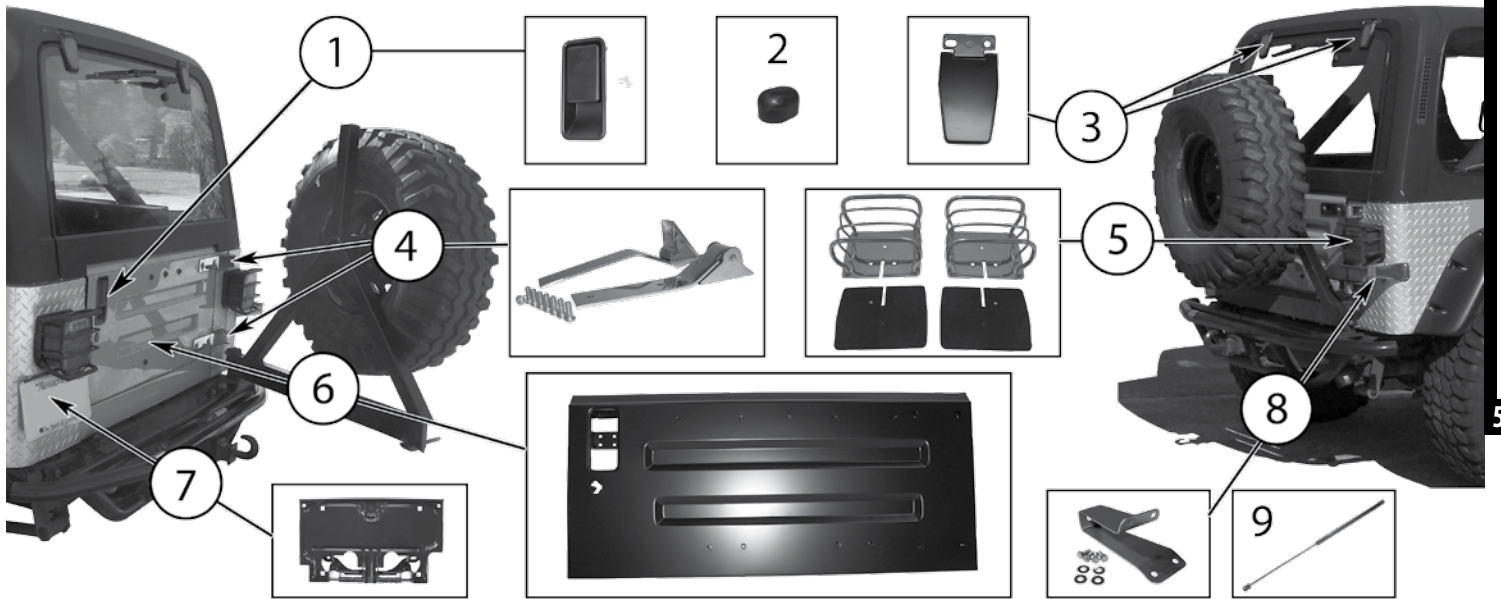

YJ - Tailgate

BODY

ITEM #	DESCRIPTION	LOCATION	YEARS	COLOR	COMMENTS	REPLACES PART #
1	Tailgate Handle		87/95	Black		55176548AB
2	Spare Tire Bumper	L or R	87/95		1.62" Length	55013350
		L or R	87/95		1.85" Length	55345519
3	Liftgate Hinge	L or R	87/90			5013723AB
		Left	91/95			5013723AB
		Right	91/95			5013722AB
4	Tailgate Hinge	L or R	87/95	Not Painted		55176184
		L & R	87/95	Polished Stainless	Includes 2 Hinges and Hardware	RT34049
		L & R	87/95	Black	Powder Coat over Stainless Steel; Includes 2 Hinges and Hardware	RT26035
5	Tail Light Guard Set	L & R	87/95	Black		RT26017
		L & R	87/95	Polished Stainless		RT34090
		L & R	87/95	Titanium		RT34097
6	Tailgate		87/95	Black (Primed)		55345787
7	License Plate Bracket	Rear	87/95	Black		55007403
8	Tailgate Tire Stop		87/95	Polished Stainless	Powder Coat over Stainless Steel	RT34015
			87/95	Black		RT26018
9	Liftgate Support	L or R	87/95		w/o Rear Window Defroster	55029558
		L or R	87/95		w/ Rear Window Defroster	55029560