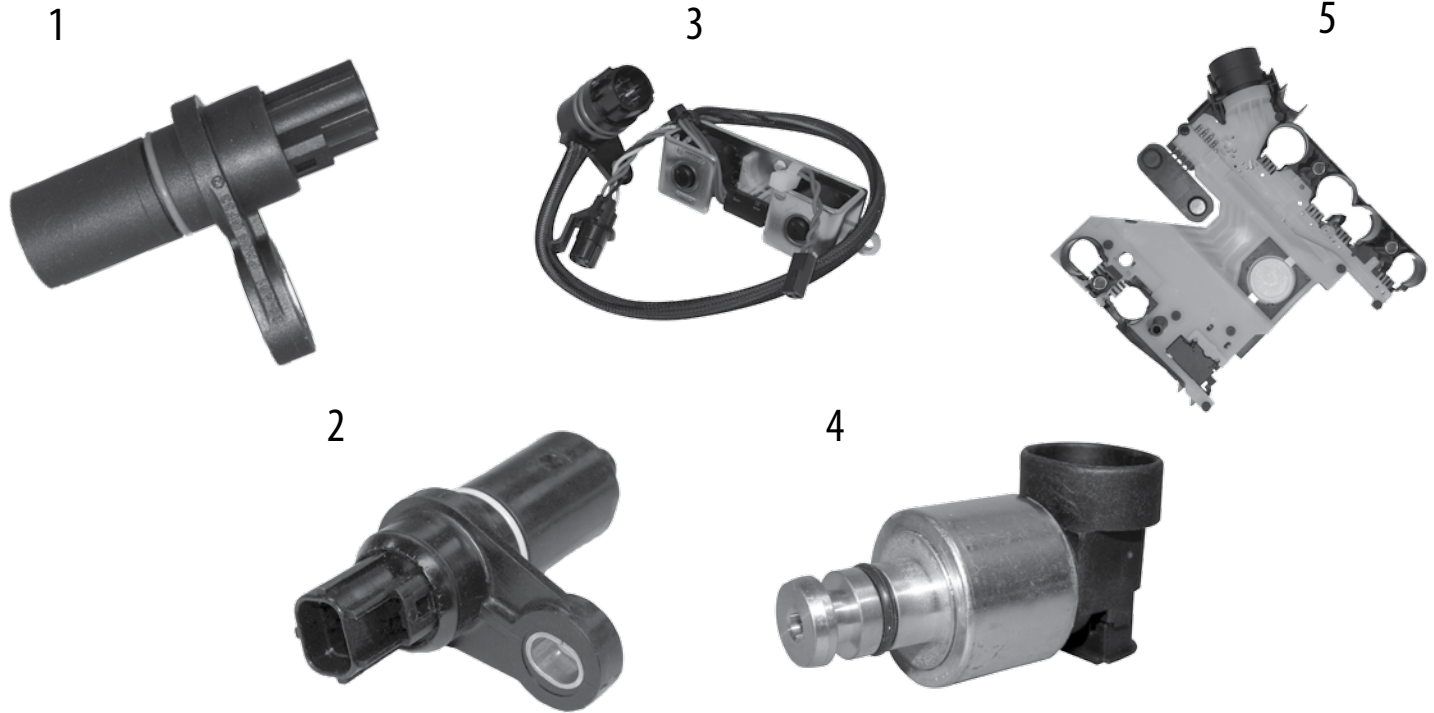

ITEM #	DESCRIPTION	MODEL	YEARS	TRANSMISSION	REPLACES PART #
1	Input Speed Sensor	JK	07/11	42RLE, 545RFE	4799061AB
		TJ	03/06	42RLE	4799061AB
		WK, WH	05/10	45RFE	4799061AB
		WJ	99/04	45RFE	4799061AB
		XK, XH	06/10	45RFE	4799061AB
		KK	08/12	42RLE	4799061AB
		KJ	02/07	42RLE, 45RFE	4799061AB
2	Output Speed Sensor	JK	07/11	42RLE	52854001AA
		TJ	03/06	42RLE	52854001AA
		WJ, WG	99/04	42RE	4800879
		WJ, WG	99/00	44RE	4800879
		ZJ, ZG	93/98	42RE, 44RE, 46RE	4800879
		KK	08/12	42RLE	52854001AA
		KJ	03/07	42RLE	52854001AA
3	Control Solenoid	WJ, WG	1999	42RE, 44RE	52118500
		ZJ, ZG	93/98	42RE, 44RE, 46RE	52118500
4	Pressure Sensor Transducer	WJ	1999	42RE, 44RE	56041403AA
		WJ	00/04	42RE, 44RE	56028196AD
		ZJ, ZG	96/98	42RE, 44RE, 46RE	56041403AA
5	Speed Sensor Module	JK	11/15	W5A580	52108308AC
		WK	11/13	W5A580	52108308AC
		WK, WH	05/10	W5A580	52108308AC
		XK, XH	06/10	W5A580	52108308AC
		KK	08/12	W5A580	52108308AC