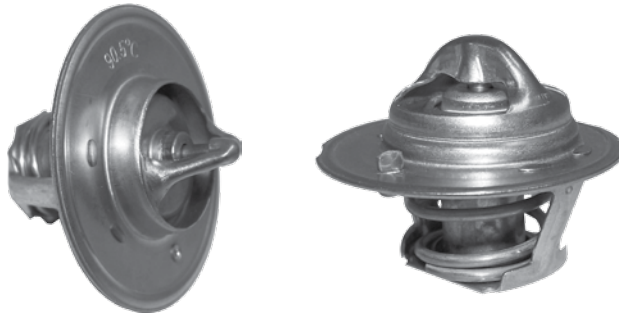

Water Pump Tube

REPLACES PART #	YEARS	ENGINE
53007978	91/06	2.5L, 4.0L

Water Pump Stud

REPLACES PART #	YEARS	ENGINE
J4006714	83/02	2.5L
J4006714	81/90	4.2L
J4006714	87/04	4.0L

* This Part # not currently carried by Crown Automotive