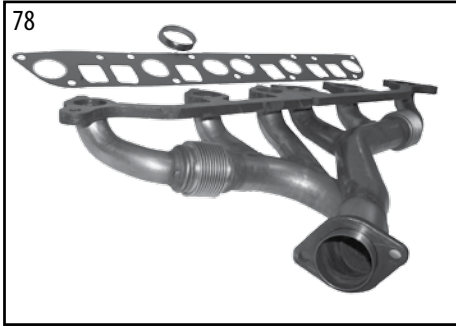

ITEM #	DESCRIPTION	YEARS	COMMENTS	REPLACES PART #
62	Crankshaft Pilot Bearing	87/91 92/06		33004041 53009181
		92/06	TJ, XJ; Bearing w/ Sleeve	53009180AB
63	Flywheel Ring Gear	87/06	w/ Manual Transmission	J3179741