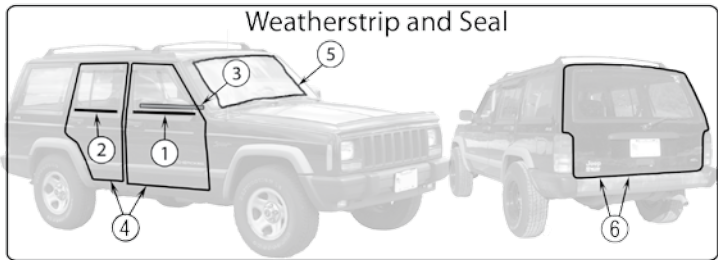

XJ - Interior, Weatherstrips, Liftgate, & Miscellaneous

BODY

ITEM #	DESCRIPTION	LOCATION	YEARS	COLOR	COMMENTS	REPLACES PART #
2	Window Handle	F or R	L or R	84/96	Black	35025104
		F or R	L or R	84/96	Blue	83505118
		F or R	L or R	84/96	Tan	83505122
		F or R	L or R	84/96	Cordovan	5AB84JH9
		F or R	L or R	84/96	Charcoal	5AB84JS1
3	Cup Holder		84/96		Center Console	CH1
4	Floor Pan Plug		97/01		30 x 50 mm	55360966AA
5	Pedal Pad		84/96		Accelerator	53003932AB
6	Pedal Pad		84/01		Brake or Clutch; w/ Manual Transmission	52002750
			84/93		Brake; w/ Automatic Transmission	52002749
			91/99		Brake; w/ Automatic Transmission	52078540
			00/01		Brake; w/ Automatic Transmission	68031956AA
7	Liftgate Support	L or R	L or R	84/94		55000630
		L or R	L or R	95/96		55235214
		L or R	L or R	97/01		55076208AB

5

ITEM #	DESCRIPTION	LOCATION	YEARS	COLOR	COMMENTS	REPLACES PART #
1	Door Glass Weatherstrip	Front	Right	84/96	Outer; 2 Door	55235406
		Front	Left	84/96	Outer; 2 Door	55235407
		Front	Right	84/96	Outer; 4 Door	55235408
		Front	Left	84/96	Outer; 4 Door	55235409
2	Door Glass Weatherstrip	Rear	L or R	84/96	Outer; 4 Door	55235404
3	Door Glass Weatherstrip	Front	Right	84/96	Inner; 4 Door	55005528
		Front	Left	84/96	Inner; 4 Door	55005529
4	Door Weatherstrip	F or R	L or R	84/96	Cut to Fit; 144" Long	55015782
5	Windshield Moulding		97/01			55235391AB
6	Liftgate Weatherstrip		94/01			55015783
7	Liftgate		84/96	Black (Primed)		55345947
8	Liftgate Handle		97/01	Textured Black		55076016AE
9	Liftgate Bumper		97/01	Black		55254847
10	License Plate Bracket		87/01	Black		52003479
11	Battery Tray		87/94	Black		52002092
12	Nut Strip	Rear	Right	84/01	Mounts Receiver Hitch, Rear Tow Hook, and Fuel Tank Skid Plate	52001174
		Rear	Left	84/01	Mounts Receiver Hitch, Rear Tow Hook, and Fuel Tank Skid Plate	52001175
		Rear	L & R	84/01	Mounts Receiver Hitch, Rear Tow Hook, and Fuel Tank Skid Plate	52001174K
13	Firewall Plug		84/96		1"	J4000334