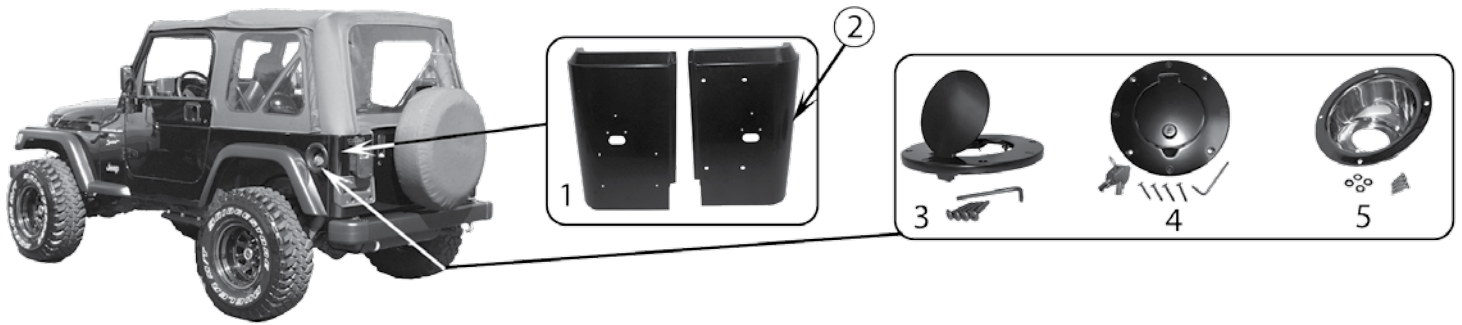

BODY

TJ - Corner Panel & Door

ITEM #	DESCRIPTION	POSITION	YEAR	COLOR	NOTES	REPLACES PART #
1	Corner Panel Kit	L & R	97/06	Black		55175664K
2	Corner Panel	Left	97/06	Black		55175665
		Right	97/06	Black		55175664AB
3	Fuel Door		97/06	Black	Non-Locking	75006
			97/06	Black	Non-Locking	RT26037
			97/06	Aluminum	Non-Locking	FD100A
			97/06	Polished Aluminum	Non-Locking	RT26038
4	Fuel Door		97/06	Aluminum	Locking	FD100AL
			97/06	Aluminum	Locking	RT26039
			97/06	Black	Locking	RT26040
5	Fuel Filler Bezel		97/06	Polished Stainless	Includes Hardware	RT34056