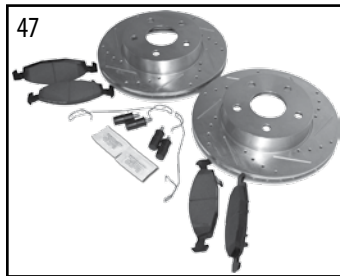

ITEM #	DESCRIPTION	YEARS	POSITION	DESCRIPTION	REPLACES PART #
36	Brake Booster	99/04		w/ 4.0L, 4.7L Engines	5011261AB
37	Master Cylinder	99/04			5011260AB
38	Brake Light Switch	99/04			56042023
39	Brake Pedal Pad	99/04			68031956AA
40	Parking Brake Cable	99/04	Front		52128243AD
41	Parking Brake Cable	99/04	Left Rear		52128119AC
42	Parking Brake Cable	99/04	Right Rear		52128118AC
43	Brake Pad Service Kit	99/02	Front	w/ Teves Calipers; Includes Pads, Springs & Pin Kit	5011969MK
		99/04	Front	w/ Akebono Calipers; Includes Pads, Springs & Pin Kit	5093183MK
44	Brake Pad Service Kit	99/04	Rear	Includes Pads, Springs & Pin Kit	5011970MK
45	Disc Brake Service Kit	99/02	Front	w/ Teves Calipers; Includes Rotors, Pads, Springs, Pin Kit	52098672KE
		99/04	Front	w/ Akebono Calipers; Includes Rotors, Pads, Springs, Pin Kit	52098672KL
46	Disc Brake Service Kit	99/04	Rear	Includes Rotors, Pads, Shoes & Hardware	52098666K
47	Performance Brake Kit	99/02	Front	w/ Teves Calipers; Includes Drilled & Slotted Rotors, Pad Set, and All Hardware	RT31035
		99/04	Front	w/ Akebono Calipers; Includes Drilled & Slotted Rotors, Pad Set, and All Hardware	RT31036
48	Performance Brake Kit	99/04	Rear	Includes Drilled & Slotted Rotors, Pad Set, Parking Brake Shoe Set, and All Hardware	RT31034