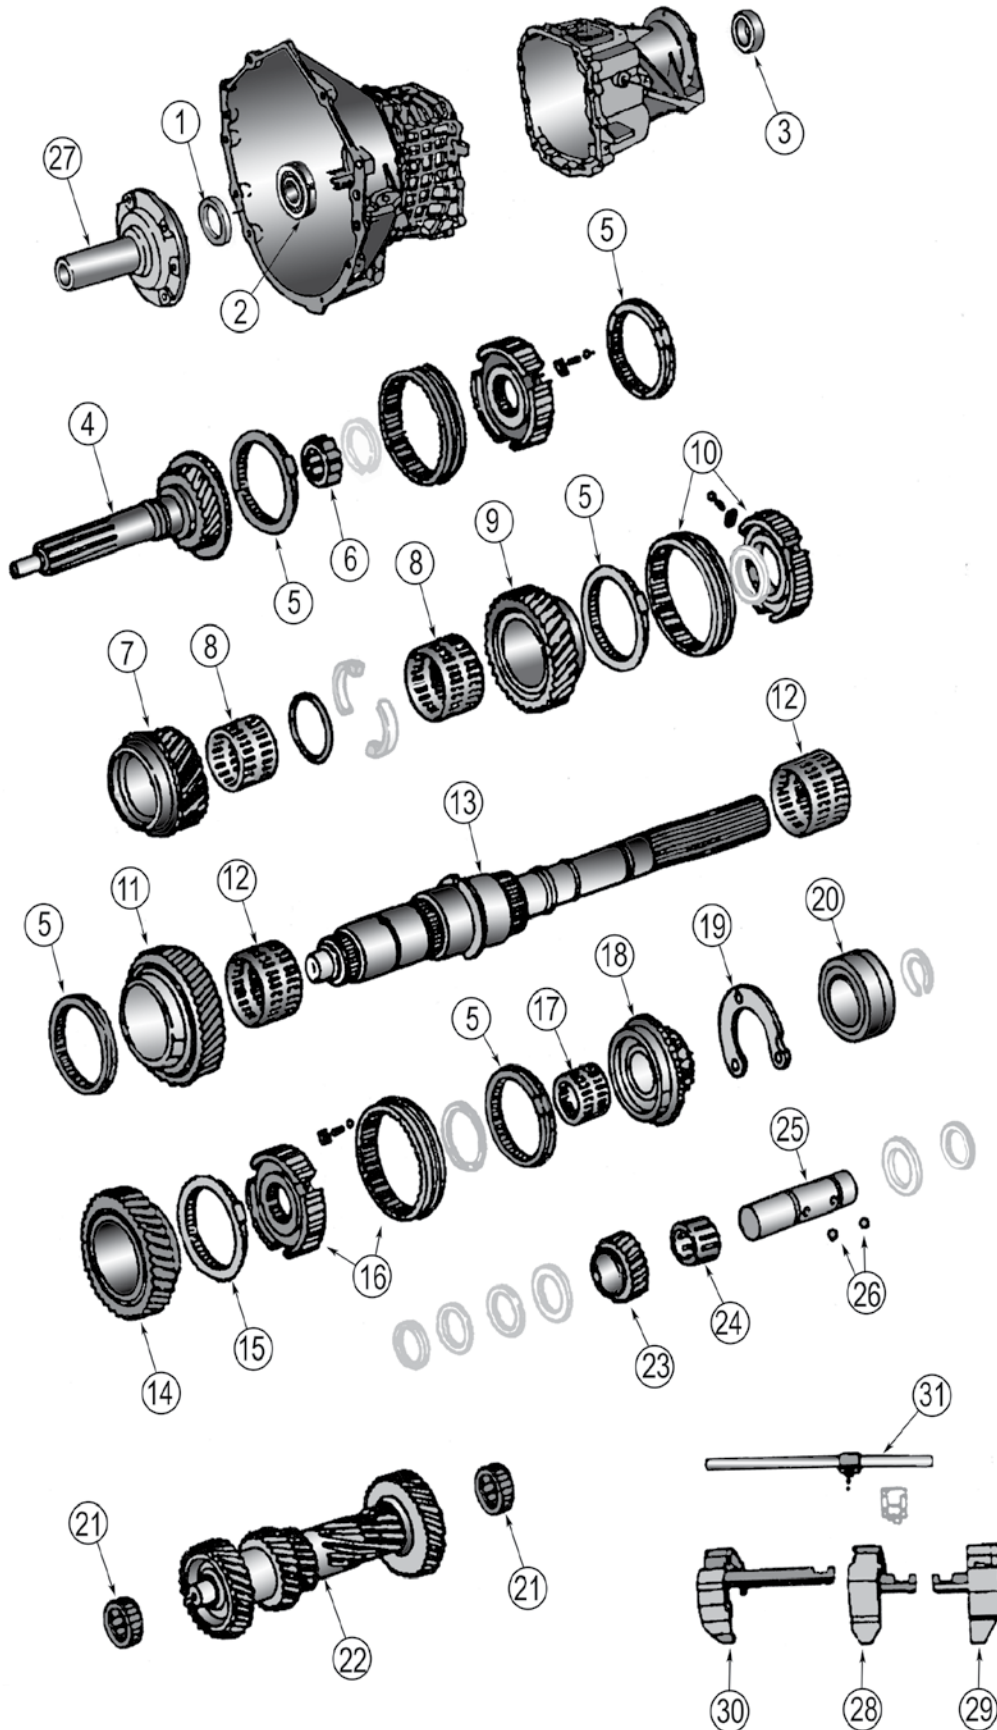

ITEM #	DESCRIPTION	APPLICATION	COMMENTS	REPLACES PART #
22	Cluster Gear	00/01 XJ & TJ 03/04 KJ & TJ 02 KJ & 02 TJ	4WD	5015957AA * 5066650AA 4741299 *
23	Gear, Reverse Idler	00/01 XJ & TJ 02/04 KJ & TJ		5013199AA * 5066651AA *
24	Bearing, Idler Gear	00/04 XJ, TJ & KJ		4874359 *
25	Shaft, Reverse Idler	00/04 XJ, TJ & KJ		4741303 *
26	Ball, Reverse	00/04 XJ, TJ & KJ		4741891 *
27	Retainer, Front Bearing	00/04 XJ, TJ & KJ		5013306AA
28	Fork, 1st & 2nd Gear Shift	00/01 XJ & TJ 02/04 KJ & TJ		5013178AA * 4886077AB
29	Fork, 3rd & 4th Gear Shift	00/01 XJ; 00/02 TJ 02/04 KJ; 03/04 TJ		5015950AA * 5066352AB
30	Fork, 5th & Reverse Shift	00/02 XJ & TJ; 2002 KJ 03/04 KJ & TJ		4773563AB 5083104AA *
31	Shaft, Selector	00/04 XJ, TJ & KJ		5015951AA *
32	Bezel, Gearshift Lever Boot	84/94 XJ; 97/04 TJ		53000056AB
33	Small Parts Master Kit	02/04 KJ & TJ		SP350050
34	Bearing & Seal Kit	02/04 KJ & TJ		BKNV3500
35	Master Overhaul Kit	02/04 KJ & TJ		NV3550MASKIT