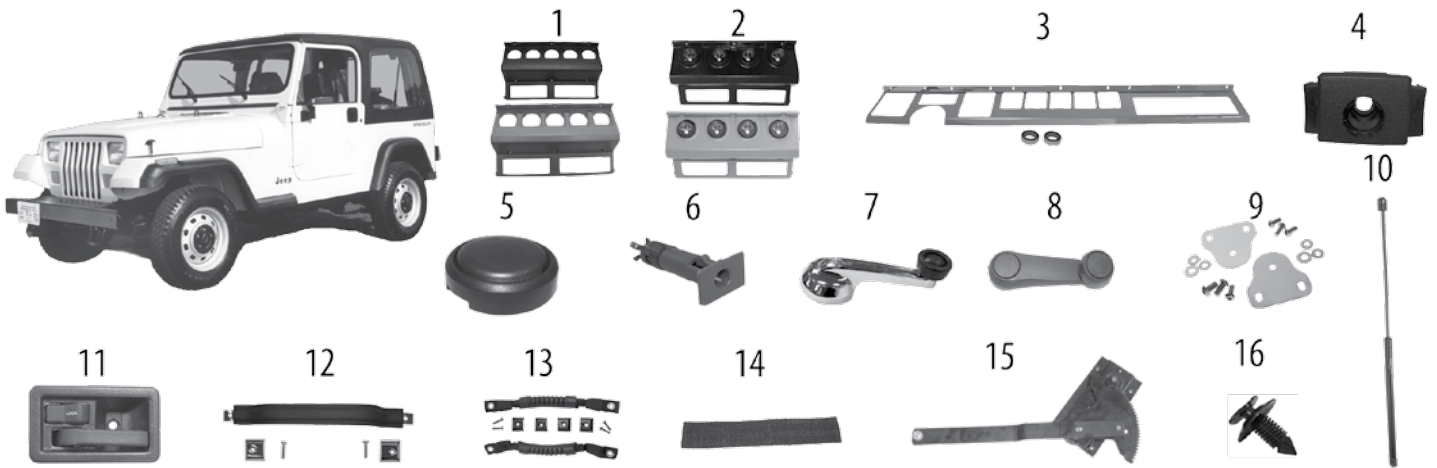

ITEM #	DESCRIPTION	LOCATION	YEARS	COLOR	COMMENTS	REPLACES PART #
1	Instrument Panel Housing		87/95	Black	OE Replacement Type	5AD88LTB
			87/95	Spice	OE Replacement Type	5AD88SP
2	Instrument Panel Housing		97/90	Black	w/ 4 Gauges & Wiring	RT29001
			93/95	Black	w/ 4 Gauges & Wiring	RT29002
			97/90	Spice	w/ 4 Gauges & Wiring	RT29003
			93/95	Spice	w/ 4 Gauges & Wiring	RT29004
3	Dash Overlay		87/95	Polished Stainless		RT34042
4	Glovebox Latch		91/95	Charcoal		5BL14KA8
5	Horn Button		87/95	Black		3238073
6	Door Pin Insert	L or R	87/95	Charcoal (Light Gray)	3 Required Per Door	5FB63JS1
		L or R	87/95	Cinder (Dark Gray)	3 Required Per Door	5FB63RXA
		L or R	87/95	Spice	3 Required Per Door	5FB63RTB
	Door Pin Insert Kit	L or R	87/95	Charcoal (Light Gray)	Set of 3	5FB63JS1K
		L or R	87/95	Cinder (Dark Gray)	Set of 3	5FB63RXAK
		L or R	87/95	Spice	Set of 3	5FB63RTBK
7	Window Handle	L or R	87/91	Chrome	w/o Speakers In Doors	J3678907
		L or R	87/91	Chrome	w/ Speakers In Doors	J3726992
8	Window Handle	L or R	92/95	Black		4415820
9	Windshield Bracket Set	L & R	87/95	Polished Stainless	Includes 2 Brackets & Hardware	RT34016
		L & R	87/95	Black	Powder Coat Over Stainless Steel; Includes 2 Brackets and Hardware	RT27014
10	Liftgate Support	L or R	87/95		w/o Rear Window Defroster	55029558
		L or R	87/95		w/ Rear Window Defroster	55029560
11	Door Handle	Right	87/95	Black	Interior	55176476AB
		Left	87/95	Black	Interior	55176477AB
12	Door Grab Handle	L or R	87/95	Black	Includes 1 Handle and Hardware	55009801K
		L or R	87/95	Spice	Includes 1 Handle and Hardware	55009801KS
13	Door Grab Handle Set	L & R	87/95	Black	Includes 2 Nylon Handles w/ Rubber Grips and Hardware	RT27004
14	Door Stop Strap	L or R	87/95	Black		J5459207
15	Window Regulator	Right	92/95			55074990
		Left	92/95			55074991
	Window Regulator Kit	Right	87/95		w/ Full Steel Doors, Includes Regulator, Black Handle & Screw	55074990K
		Left	87/95		w/ Full Steel Doors, Includes Regulator, Black Handle & Screw	55074991K
16	Fastener	L or R	91/95		Door Panel Mounting	6033862

Continued to Next Page . . .