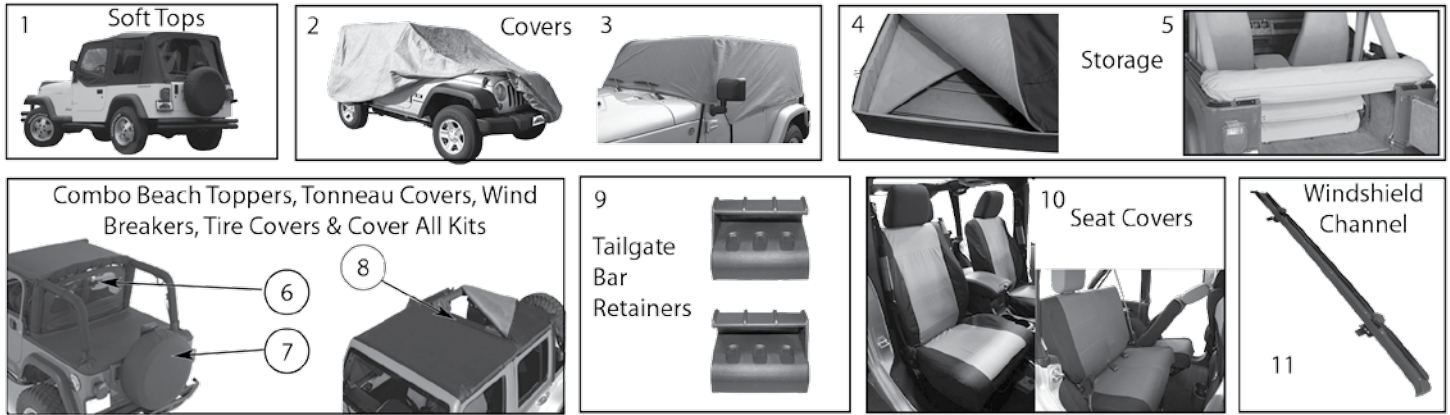

ITEM #	DESCRIPTION	POSITION	COLOR	YEARS	2 OR 4 DOOR	COMMENTS	REPLACES PART #
8	Combo Beach Topper		Black Mesh	07/15	2-Door		CB30011
			Black Diamond	07/15	2-Door		CB30035
			Khaki Diamond	07/15	2-Door		CB30036
			Black Mesh	07/15	4-Door		CB30111
			Black Diamond	07/15	4-Door		CB30135
			Khaki Diamond	07/15	4-Door		CB30136
9	Tailgate Bar Retainer	Left	Black	07/15	2 or 4-Door	Holds Rear Soft Top Window Bar to Body	68041621AA
		Right	Black	07/15	2 or 4-Door	Holds Rear Soft Top Window Bar to Body	68041620AA
10	Seat Cover Set	Front, L & R	Black & Gray	07/10	2 or 4-Door	Front Polycanvas Seat Covers	SC30021
		Rear, L & R	Black & Gray	07/11	2-Door	Rear Polycanvas Seat Cover	SC30121
		Rear, L & R	Black & Gray	07/11	4-Door	Rear Polycanvas Seat Cover	SC30221
11	Windshield Channel	Front	Black	07/15	2 or 4-Door	No-Drill	RT26067