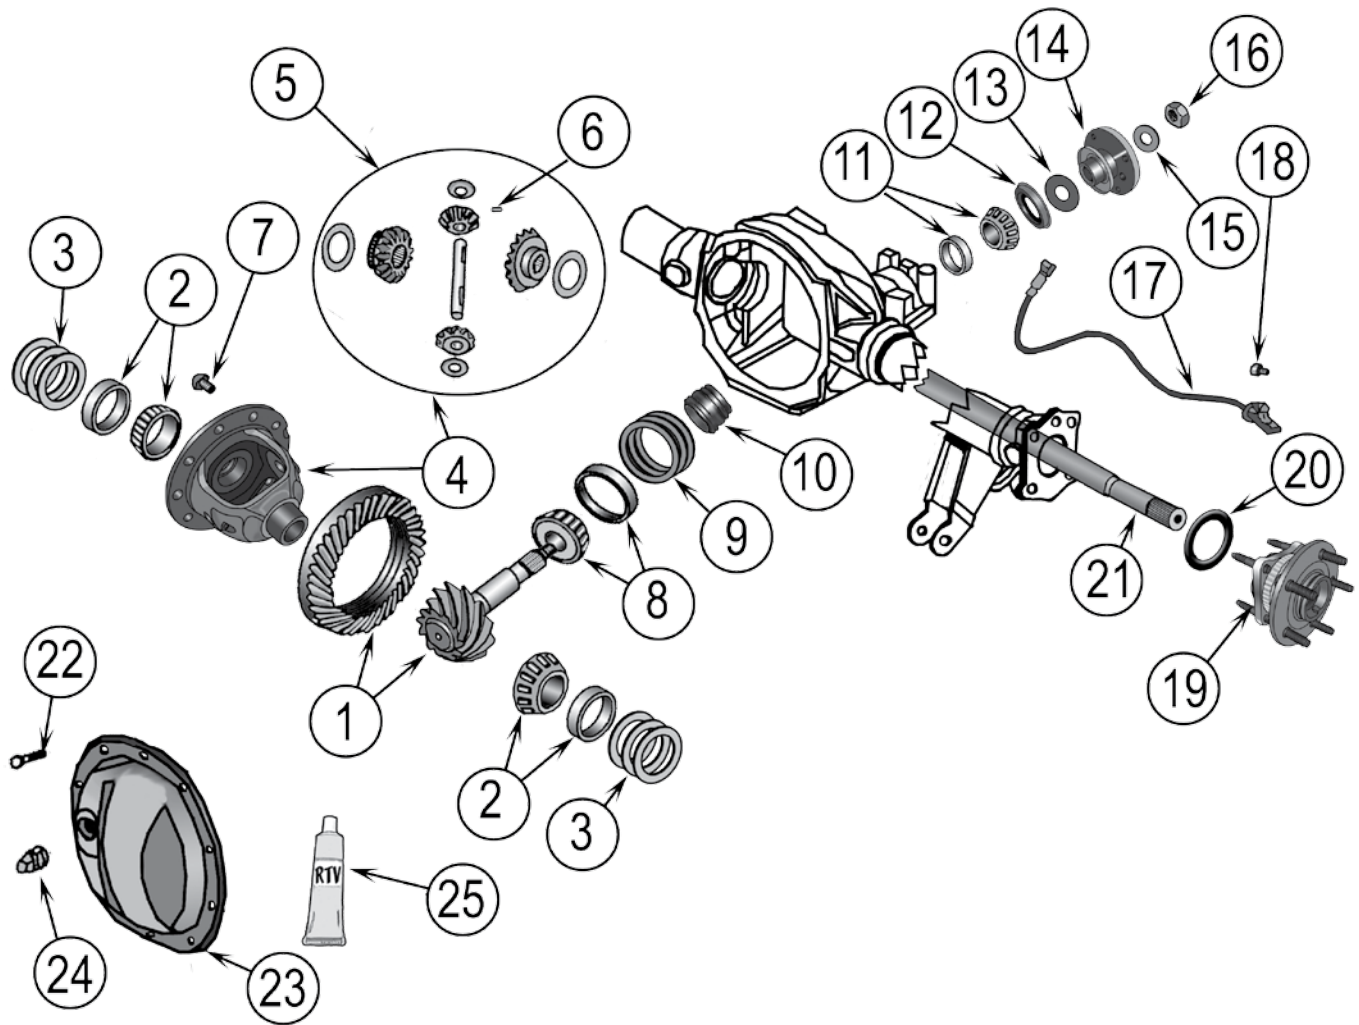

AXLE / DIFFERENTIAL Dana 44 Rear Axle | WK, WH, XK, WH 2006 - 2010

ITEM #	DESCRIPTION	COMMENTS	YEARS	RATIO	INCLUDES	REPLACES PART #
1	Ring & Pinion Set		06/10	3.73	8, 11, 16, 17	5183522AA
2	Bearing Set, Differential	Includes 2 Bearings & 2 Cups	06/10	All		5183508AA
3	Shim Set, Differential		06/10	All		5183516AA
4	Case Assembly, Differential		06/10	All	3, 4, 8	5183518AA
5	Gear Set, Differential		06/10	All		5183520AA
6	Pin, Differential Shaft		06/10	All		J0636360