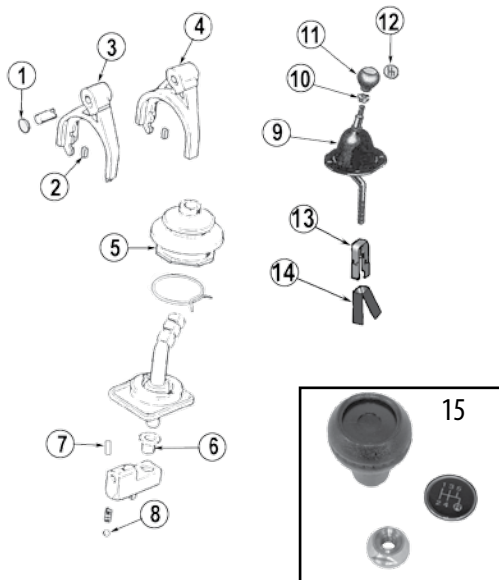

ITEM #	DESCRIPTION	COMMENTS	REPLACES PART #
17	Gear, Reverse Idler		J8134038
18	Shaft, Reverse Idler		J8134039 *
19	Synchronizer Assembly, 3rd & 4th Gear		83510192
20	Blocking Ring Set, 3rd & 4th Gear	Includes 2 Rings	J8134058
21	Spring, Synchronizer, 3rd & 4th Gear	2 Required	J8134021
22	Plate, Synchronizer, 3rd & 4th Gear	Early Style (w/o Wings); 3 Required Late Style (w/ 2 Wings); 3 Required	J8127418 83510193
23	Gear, 3rd	27 Teeth	83500380
24	Gear, 2nd		J8134024
25	Main Shaft Assembly	w/o Needle Bearing First Gear w/ Needle Bearing First Gear	83501166 83500963 *
25a	Slider, 1st & Reverse Gear		1351070002
26	Blocking Ring Set, 1st & 2nd Gear	Includes 2 Rings	J8127403
27	Plate, Synchronizer, 2nd Gear	3 Required	J8127401
28	Gear, 1st	w/o Needle Bearings w/ Needle Bearings	83501103 * 83500965 *
28a	Needle Bearing, 1st Gear		83500969
29	Bearing & Cup, Output Shaft		J8134030
30	Gear, 5th	23 Teeth 25 Teeth	J8134080 * J8134081 *
31	Switch, Back Up Lamp		J8134068
32	RTV Silicone Sealant		J8993317
33	Small Parts Master Kit	Includes Synchronizer Repair Kits & #34	T550MK
34	Small Parts Kit		T550
35	Master Bearing Kit		BKT5M
36	Master Overhaul Kit		T5MASKIT

ITEM #	DESCRIPTION	REPLACES PART #
1	Plug	J8127473
2	Insert, Shift Fork	J8133418
3	Fork, 3rd & 4th Gear Shift	J8134048
4	Fork, 1st & 2nd Gear Shift	J8134049 *
5	Boot, Shifter	J8134064
6	Sleeve, Shifter	83502930
7	Pin, Shift Lever	J8134040
8	Ball, Chrome	453593
9	Boot, Shifter	J5752010
10	Nut, Shift Control	J4006495
11	Knob, Shift	J3241062
12	Insert, Shift Knob	J3241073
13	Clip, Shift Lever	J3241239
14	Isolator, Shift Lever	J3241481
15	Kit, Shift Knob	3241073K

* This Part # not currently carried by Crown Automotive