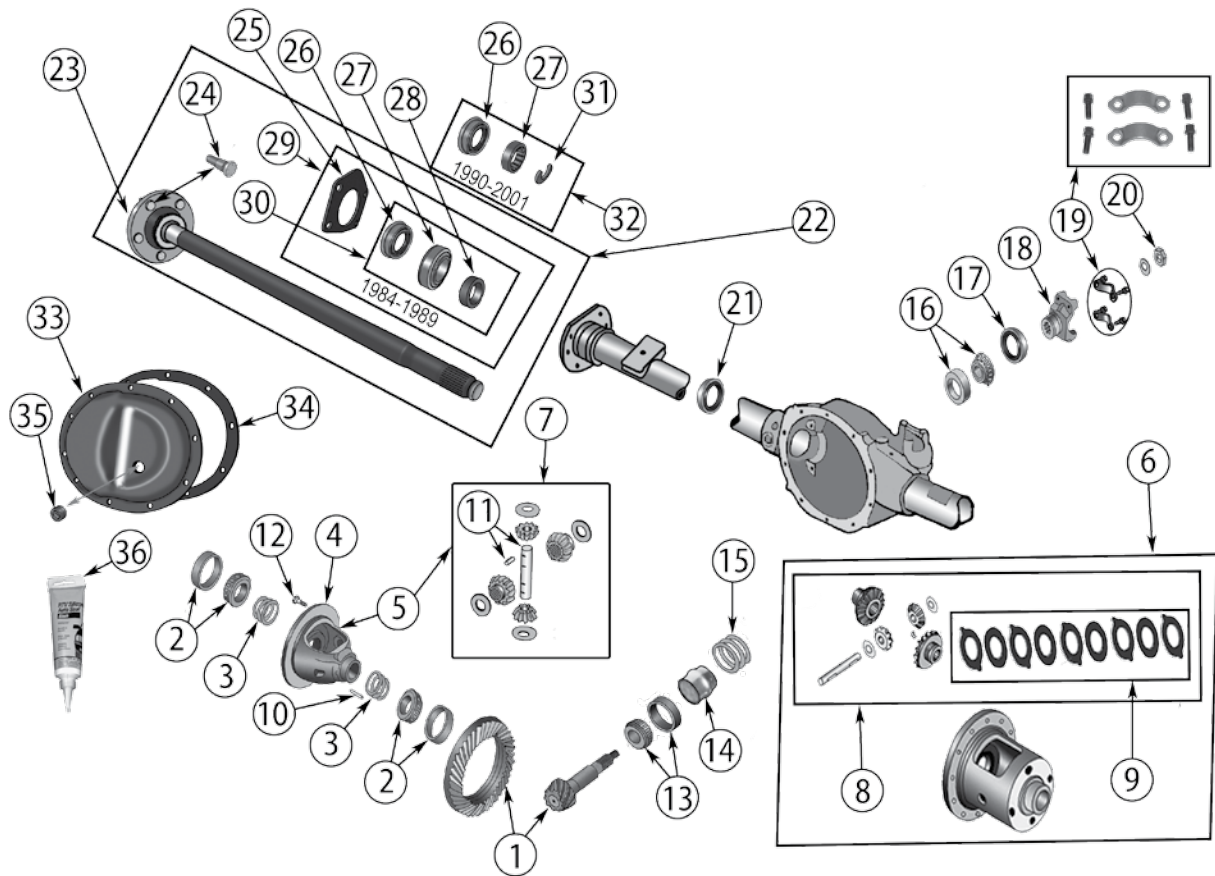

ITEM #	DESCRIPTION	COMMENTS	YEARS	RATIO	INCLUDES	REPLACES PART #
11	Shaft & Pin Kit, Differential	w/ Standard Differential; Roll Pin Style Threaded Pn Style	84/89 90/01	All All		3224231K 5252502K
12	Bolt Kit, Ring Gear	Includes 10 @ 3/8"-24 Bolts Includes 10 @ 7/16"-20 Bolts	87/10-1-00 10-2-00/01	All All		4720891 5012810AC