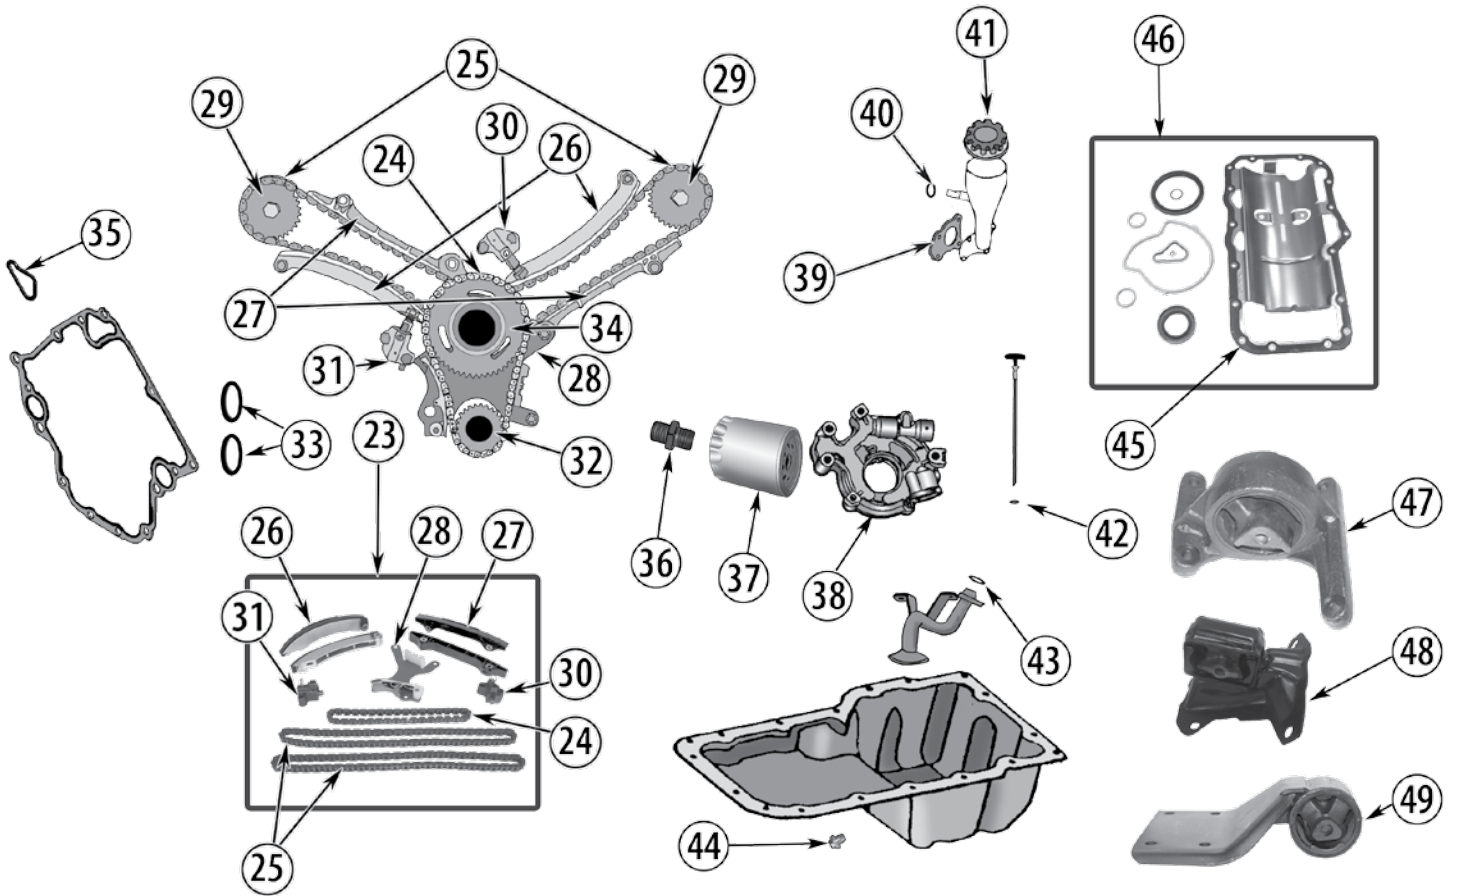

3.7 Liter Daimler-Chrysler Engine (Continued)

ENGINE

ITEM #	DESCRIPTION	YEAR	COMMENTS	REPLACES PART #
23	Timing Kit	02/12	Includes Chains, Tensioners and Guides	5019423AD
24	Timing Chain	02/12	Primary; 1 Required	53020680
25	Timing Chain	02/12	Secondary; 2 Required	53021295AA
26	Timing Chain Arm	02/12	Secondary; 2 Required	53021292AB
27	Timing Chain Guide	02/12	Secondary; Right	53021293AA
		02/12	Secondary; Left	53021294AA
28	Timing Chain Tensioner	02/12	Primary	53020681
29	Camshaft Sprocket	02/12	Left	53021290AA
		02/12	Right	53021291AF
30	Timing Chain Tensioner	02/12	Secondary; Right	53021249AA
31	Timing Chain Tensioner	02/12	Secondary; Left	53021250AA
32	Crankshaft Sprocket	02/12		53020679
33	Timing Cover O-Ring	02/12	2 Required	53021239AA
34	Idler Sprocket	02/12		53021170AA
35	Timing Cover Gasket	02/12		53021226AA
36	Oil Filter Connector	02/12		53007563AB
37	Oil Filter	02/12		4781452BB
		09/12		5184231AA
38	Oil Pump	02/12		53020827AC
39	Oil Fill Housing Gasket	02/12		53020889AC
40	Crankcase Vent O-Ring	02/06		4137726
41	Oil Filler Cap	08/12		53022221AA
		02/06		53032389AC
42	Dipstick Tube O-Ring	05/12		53021144AA
43	Oil Pickup Tube O-Ring	02/12		53020861
44	Oil Drain Plug	02/12		6506100AA
45	Oil Pan Gasket	02/12		53021001AB
46	Lower Gasket Set	02/12		5135793AA
47	Engine Mount	02/05	KJ; Right	52059226AB
		02/05	KJ; Left	52059227AC
48	Engine Mount	08/12	KK; Right	52129480AC
		08/12	KK; Left	52129481AC
49	Transmission Mount	02/03	KJ w/ 4WD w/ 45RFE Transmission	52002334AB
		03/05	KJ w/ 4WD w/ 42RLE Transmission	52128654AA
		05/05	KJ w/ 2WD w/ Manual Transmission	52128654AA
50	Engine Mount Kit	02/03	KJ w/ 4WD w/ 45RFE Transmission	52059226KE
51	Engine Mount Kit	03/05	KJ w/ 4WD w/ 42RLE Transmission	52059226KL
		05/05	KJ w/ 2WD w/ Manual Transmission	52059226KL