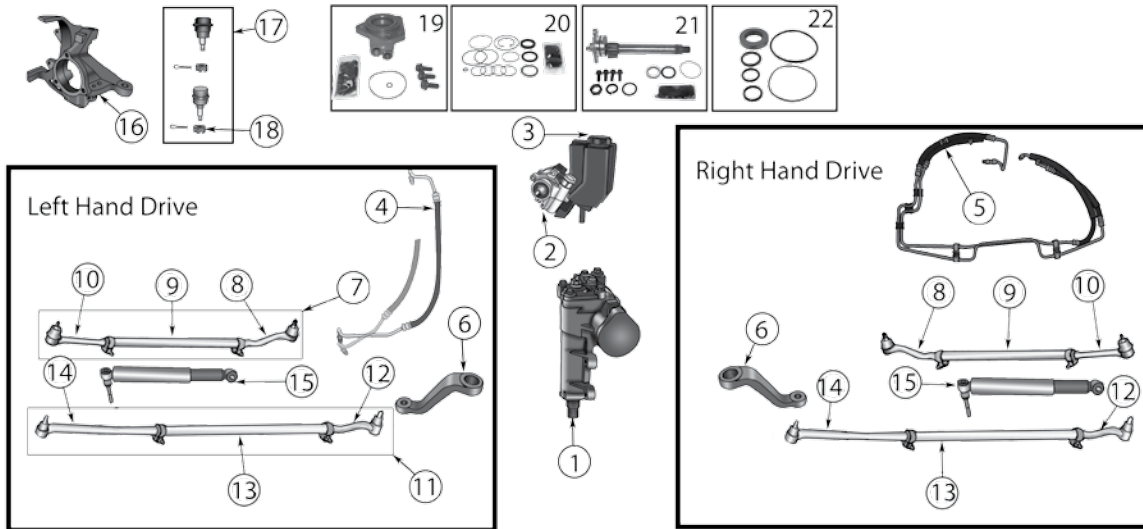

STEERING

WJ Grand Cherokee - 1999-2004

ITEM #	DESCRIPTION	POSITION	YEARS	MODELS	COMMENTS	REPLACES PART #
1	Steering Gear Assembly		99/04	All	LHD	52088273AC
2	Power Steering Pump		01/04	All	w/ 4.7L Engine	52089300AB
			99/01	All	w/ 3.1L Diesel Engine	52088582AC
			99/04	All	w/ 4.0L, 4.7L Engine	5080551AC
3	Power Steering Reservoir Cap		01/04	WG	w/ 4.7L Engine	5073626AA
			02/04	WJ	w/ 4.7L Engine	5073626AA
			99/01	WJ	w/ 4.7L Engine	4897287AA
			99/04	All	w/ 4.0L Engine	4897287AA
			99/00	All	w/ 3.1L Diesel Engine	4694766
4	Power Steering Pressure Hose		99/00	All	LHD; w/ 4.7L Engine	52088453AB
			99/04	All	LHD; w/ 4.0L Engine	52088452AD
5	Power Steering Pressure & Return Hose Set		99/00	WJ	RHD; w/ 4.0L, 4.7L Engines	52088620AF
			01/01	WJ	RHD; w/ 4.7L Engine w/o Hydraulic Cooling Fan	52088620AF
			01/04	WG	RHD; w/ 4.0L Engine	52088620AF
6	Pitman Arm		99/04	All	LHD	52088242
			99/04	All	RHD	52088243*
7	Drag Link Assembly	Pitman Arm to Knuckle	99/04	All	LHD; Includes 2 Tie Rod Ends & Adjuster w/ Hardware	52088463K
8	Tie Rod End	Drag Link; at Pitman Arm	99/04	All		52088511
9	Steering Adjuster	Drag Link	99/04	All	LHD; Includes Hardware	52088463AB
		Drag Link	99/04	All	RHD; Includes Hardware	52088728AB *
10	Tie Rod End	Drag Link; to Knuckle	99/04	All	LHD	52088461
		Drag Link; to Knuckle	99/04	All	RHD	52088512
11	Tie Rod Assembly	Knuckle to Knuckle	99/04	All	Includes 2 Tie Rod Ends & Adjuster w/ Hardware	52088870K
12	Tie Rod End	Tie Rod; Left Side	99/04	All		52088869AA
13	Steering Adjuster	Tie Rod	99/04	All	Includes Hardware	52088871AB
14	Tie Rod End	Tie Rod; Right Side	99/04	All		52088870AA
15	Steering Stabilizer		99/04	All		52088251AB
16	Steering Knuckle	Left Side	99/04	All	LHD	5011977AB
		Right Side	99/04	All	LHD	5011976AB
		Left Side	99/04	All	RHD	5012517AB *
		Right Side	99/04	All	RHD	5012516AB *
17	Ball Joint Set		99/04	All	Includes 1 Upper and 1 Lower Ball Joint w/ Hardware	5012432AA
	HD Ball Joint Set		99/04	All	Includes 1 Upper and 1 Lower Ball Joint w/ Hardware	RT21002
18	Ball Joint Nut	Front, Left or Right	99/04	All	Lower	J8123318
19	Steering Gear Housing Seal Kit		99/04	All	LHD	5014667AA
20	Steering Gear Seal Kit		99/04	All		5014665AA
21	Sector Shaft Repair Kit		99/04	All	LHD; Includes Sector Shaft, Seals, and Hardware	5014671AA
22	Power Steering Pump Seal Kit		99/04	All	w/ 4.0L Engine	4728247
			99/00	All	w/ 4.7L Engine	4728247

* This Part # not currently carried by Crown Automotive