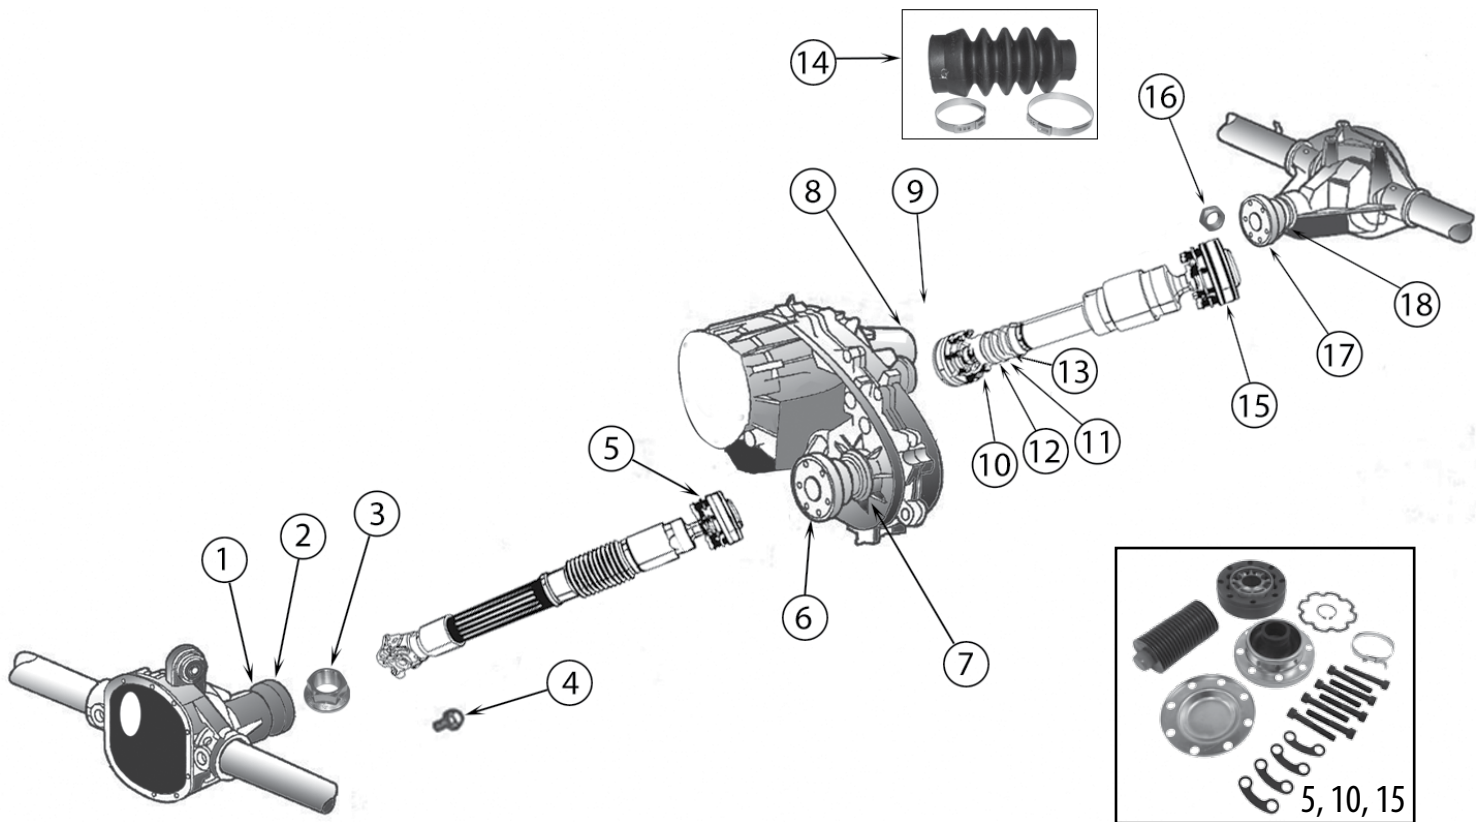

ITEM #	DESCRIPTION	YEARS	COMMENTS	REPLACES PART #
1	Seal, Pinion, Front	07/15	w/ Dana 30 or Dana 44	68004072AA
2	Flange, Pinion, Front	07/15	w/ Dana 30 or Dana 44	68004070AB
3	Nut, Pinion, Front	07/15	w/ Dana 30 or Dana 44	J3182601
4	Bolt, Front Drive Shaft to Axle	07/15	w/ or w/o Rubicon Package	5191037AD
5	CV Joint Repair Kit, Front	07/15	Transfer Case End	528533FRK