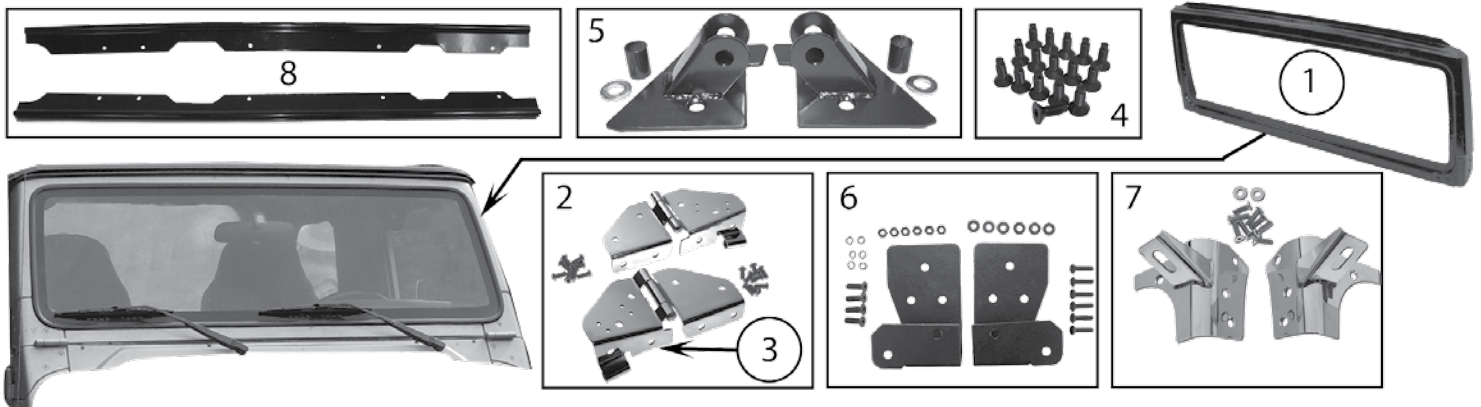

ITEM #	DESCRIPTION	POSITION	YEAR	COLOR	NOTES	REPLACES PART #
1	Windshield Frame		97/02	Black (Primed)		55174607AD
2	Windshield Hinge	Left Right	97/06 97/06	Black (Primed) Black (Primed)		55075703AH 55075702AH
3	Windshield Hinge Kit	L & R	97/06	Polished Stainless	Includes Hardware	RT34066
4	Windshield Frame Screw Kit		97/06		Includes 16 Torx® Screws	6035757K
5	Mirror Relocation Bracket Set	L & R L & R	97/02 97/02	Black Polished Stainless	Includes 2 Brackets, 2 Spacers, and 2 Washers Includes 2 Brackets, 2 Spacers, and 2 Washers	RT30013 RT30015
6	Mirror Relocation Bracket Set	L & R	03/06	Black	Includes 2 Brackets and Hardware	RT30014
7	Windshield Light Bracket Set	L & R L & R	97/06 97/06	Polished Stainless Gloss Black	Includes 2 Brackets and Hardware Includes 2 Brackets and Hardware	RT34067 RT28001
8	Windshield Channel		97/02 97/06		Drill-In; Includes Hardware No Drilling	5121001 5123801