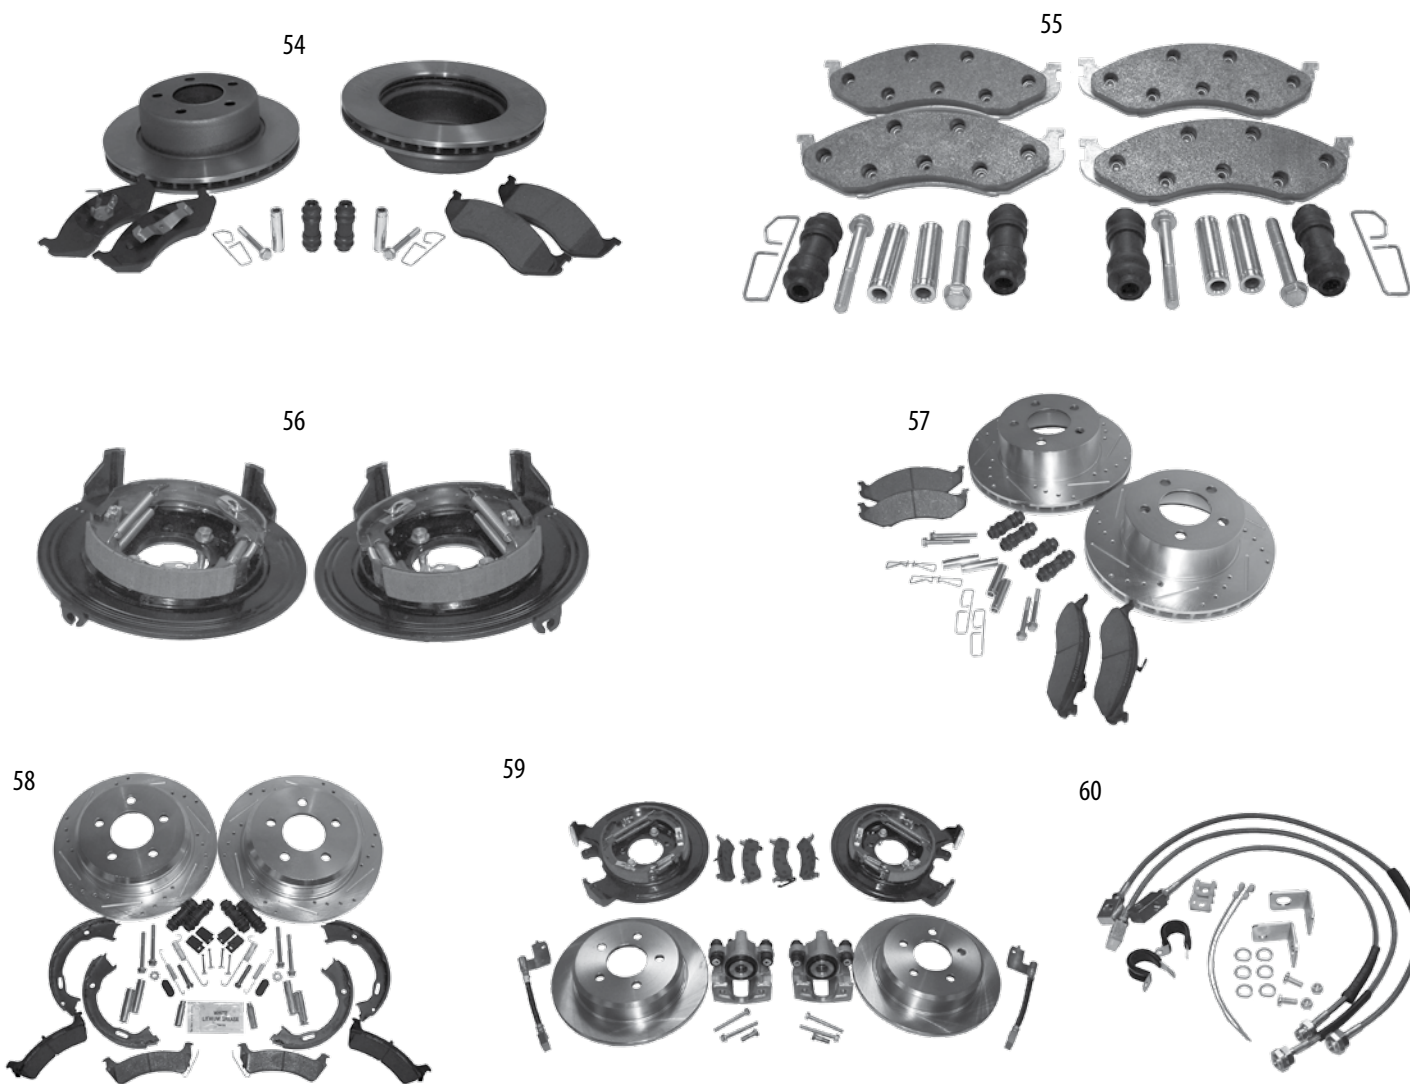

ITEM #	DESCRIPTION	YEARS	POSITION	COMMENTS	REPLACES PART #
54	Disc Brake Service Kit	93/98	Front	Includes Pads, Rotors and Hardware	52008440K
55	Brake Pad Service Kit	93/98	Front	Includes Brake Pads, Caliper Bushings, Sleeves, Clips, and Pins	4778058MK
56	Backing Plate Set	93/98	L & R	w/ Rear Disc Brakes; Includes Hardware, Shoes & Caliper Brackets	476212829K
57	Performance Brake Kit	93/98	Front	Includes Drilled & Slotted Rotors, Pad Set, and All Hardware	RT31013
58	Performance Brake Kit	94/98	Rear	Includes Drilled & Slotted Rotors, Pad Set, Parking Brake Shoe Set, and All Hardware	RT31033
59	Disc Brake Conversion Kit	93/98	Rear	w/ Dana 35 Rear Axle w/o ABS; Includes Parking Brake Cables	RT31006
		93/98	Rear	w/ Dana 35 Rear Axle w/o ABS; w/o Parking Brake Cables	RT31007
60	Stainless Steel Brake Hose Kit	93/98	F & R	Includes Left and Right Front Hose & Rear Hose to Axle	RT31015