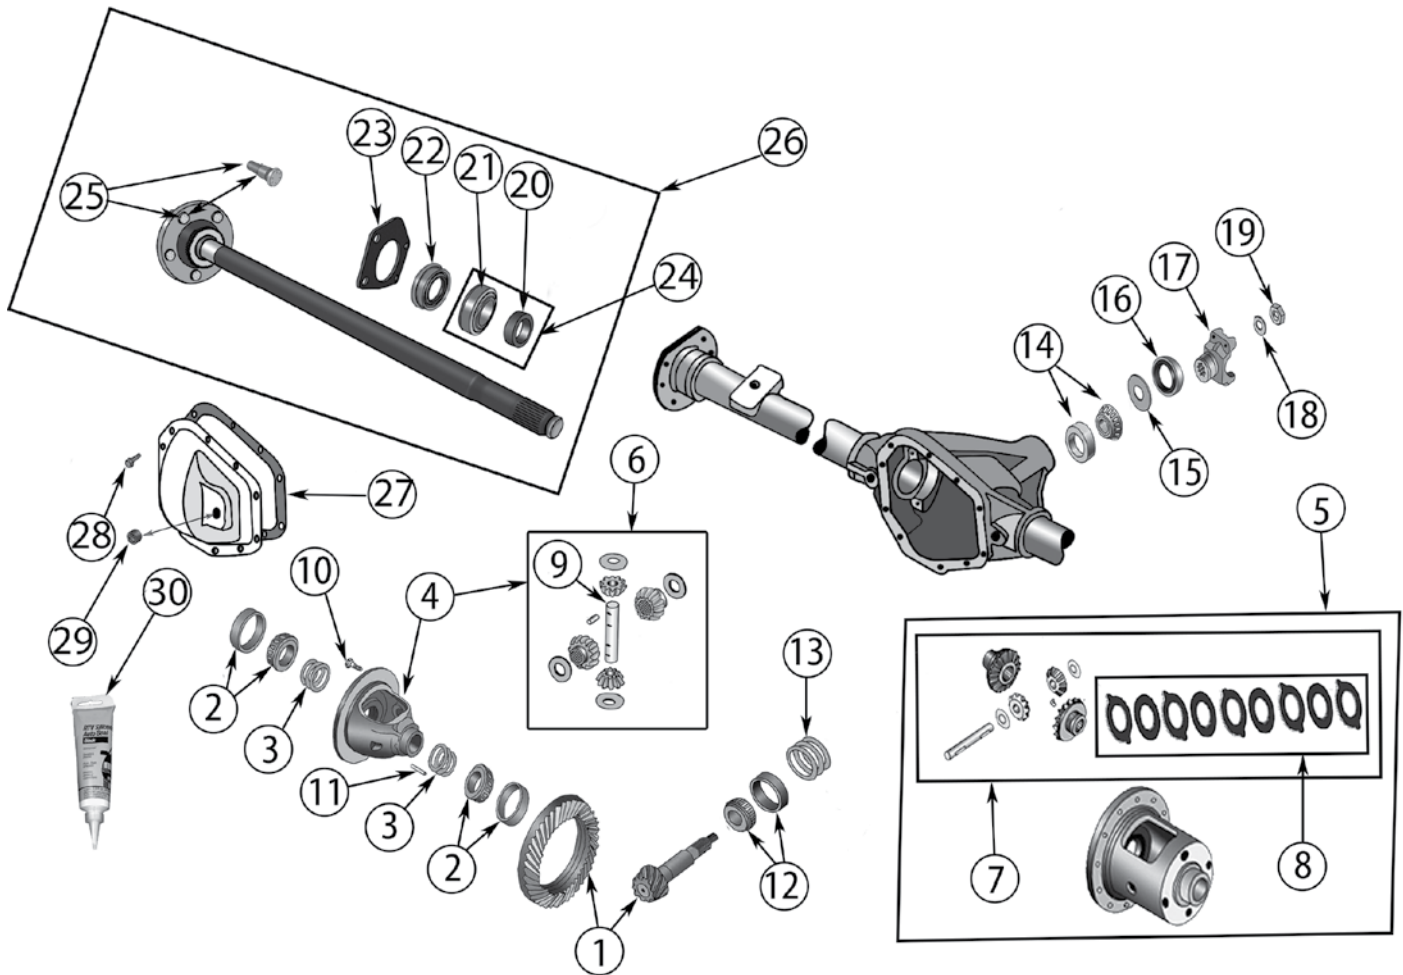

ITEM #	DESCRIPTION	COMMENTS	YEARS	RATIO	INCLUDES	REPLACES PART #
1	Ring & Pinion Set		86/92	3.07 (43/14)	10, 18, 19	83504197
	Ring & Pinion Set		86/92	3.54 (46/13)	10, 18, 19	4137749
	Ring & Pinion Kit		86/92	3.07 (43/14)	2, 3, 10, 15, 16, 18, 19, 28	J8129224
	Ring & Pinion Kit		86/92	4.09 (45/11)	2, 3, 10, 15, 16, 18, 19, 28	J8129225
2	Bearing Set, Differential	Includes 2 Bearings & 2 Cups	86/92	All		J8124071
3	Shim Set, Carrier		86/92	All	31	J8129222
4	Case Assembly, Differential, Standard		86/92	3.07, 3.54, 3.73	2, 3, 10, 28, 31	83503073 *

* This Part # not currently carried by Crown Automotive