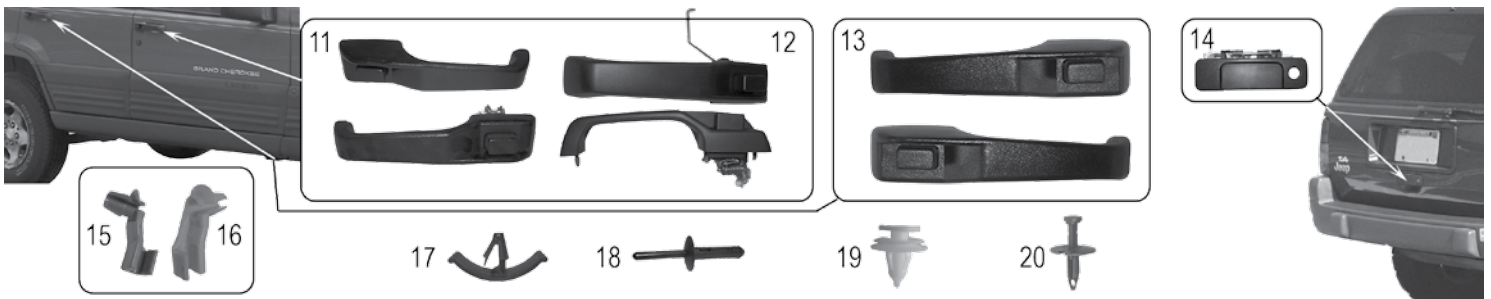

Door and Miscellaneous Hardware

PART #	DESCRIPTION	LOCATION	YEARS	COLOR	COMMENTS	REPLACES PART #
11	Door Handle	Front	Right	93/94	Black Textured	55075652
		Front	Left	93/94	Black Textured	55075653