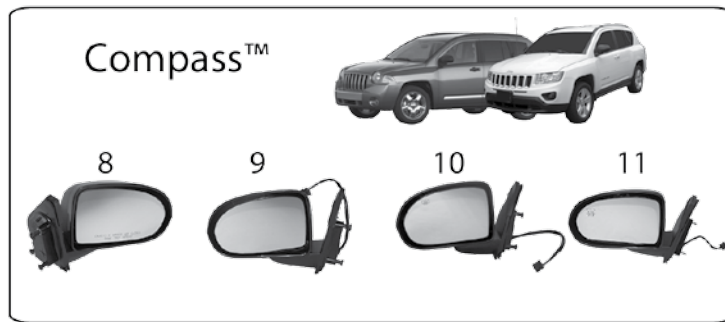

MIRRORS

MK Patriot and Compass 2007-2015

ITEM #	DESCRIPTION	POSITION	YEARS	FINISH	COMMENTS	REPLACES PART #
MK PATRIOT						
1	Side Mirror	Left	07/14	Black Textured	Manual Folding	5155457AG
		Right	07/14	Black Textured	Manual Folding	5155456AG
2	Side Mirror	Left	07/10	Black Textured	Power, Manual Folding	5155459AF
		Right	07/10	Black Textured	Power, Manual Folding	5155458AG
3	Side Mirror	Left	11/15	Black Textured	Power, Heated, Manual Folding	5155459AK
		Right	11/15	Black Textured	Power, Heated, Manual Folding	5155458AK
4	Side Mirror	Left	07/15	Black Textured	w/ RHD; Power, Heated, Power-Folding w/ Convex Glass	5155461AF
		Right	07/15	Black Textured	w/ RHD; Power, Heated, Power-Folding w/ Convex Glass	5155460AF
5	Side Mirror	Left	07/14	Black Textured	Power, Heated, Manual Folding	5155463AG
		Right	07/15	Black Textured	Power, Heated, Manual Folding	5155462AG
6	Side Mirror Glass	Left	07/15		w/ Manual Folding Mirrors	68003715AA
		Right	07/15		w/ Manual Folding Mirrors	68003714AA
7	Side Mirror Glass	Left	07/15		w/ Power, Heated, Manual Folding Mirrors	68003721AA
		Right	07/15		w/ Power, Heated, Manual Folding Mirrors	68003720AA
MK COMPASS						
8	Side Mirror	Left	07/15	Black Textured	Manual Folding	5115041AF
		Right	07/15	Black Textured	Manual Folding	5115040AG
9	Side Mirror	Left	07/10	Black Textured	Power, Manual Folding	5115043AG
		Right	07/10	Black Textured	Power, Manual Folding	5115042AG
10	Side Mirror	Left	07/14	Black Textured	Power, Heated, Manual Folding	5115047AH
		Right	07/14	Black Textured	Power, Heated, Manual Folding	5115046AD
11	Side Mirror	Left	07/15	Black Textured	w/ RHD; Power, Heated, Power-Folding w/ Convex Glass	5115795AG
		Right	07/15	Black Textured	w/ RHD; Power, Heated, Power-Folding w/ Convex Glass	5115294AG