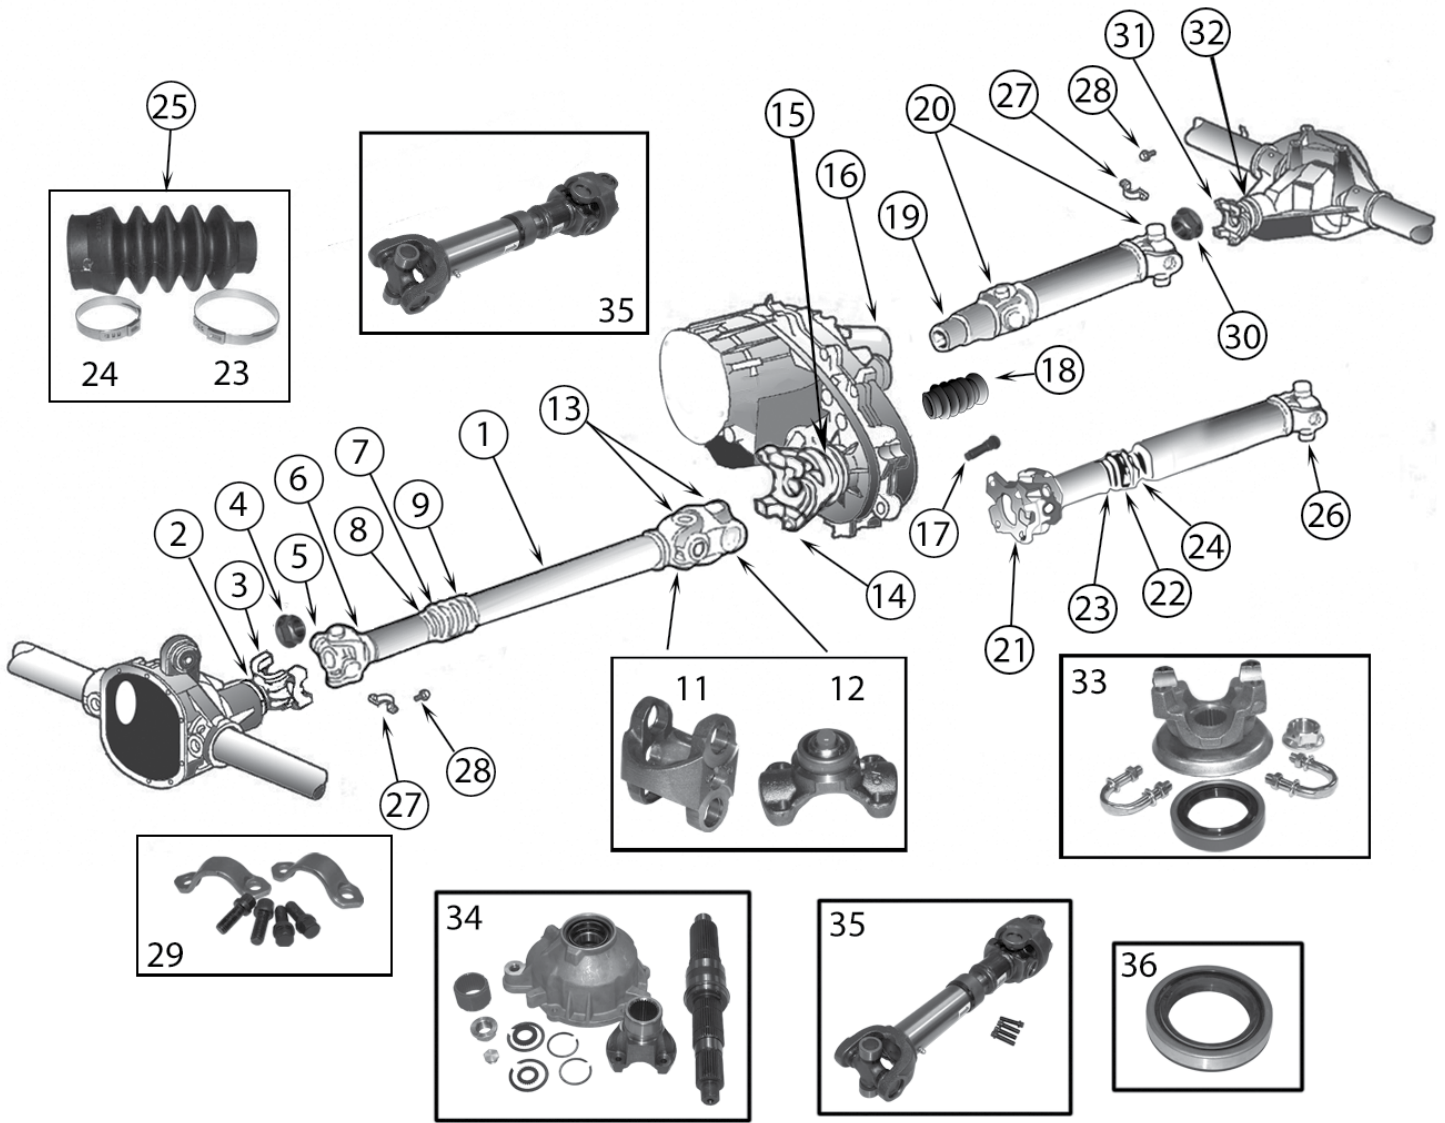

DRIVE SHAFTS

TJ - Wrangler 1997 - 2006 Continued

ITEM #	DESCRIPTION	YEARS	ENGINE	TRANSMISSION	TRANSFER CASE	COMMENTS	REPLACES PART #
22	Boot, Rear Drive Shaft	05/06	All	All	All	w/ Rubicon w/ Unlimited Package	5083001AA
23	Clamp, Rear Drive Shaft	05/06	All	All	All	w/ Rubicon w/ Unlimited Package (Large)	5013625AA
24	Clamp, Rear Drive Shaft	05/06	All	All	All	w/ Rubicon w/ Unlimited Package (Small)	5013626AA