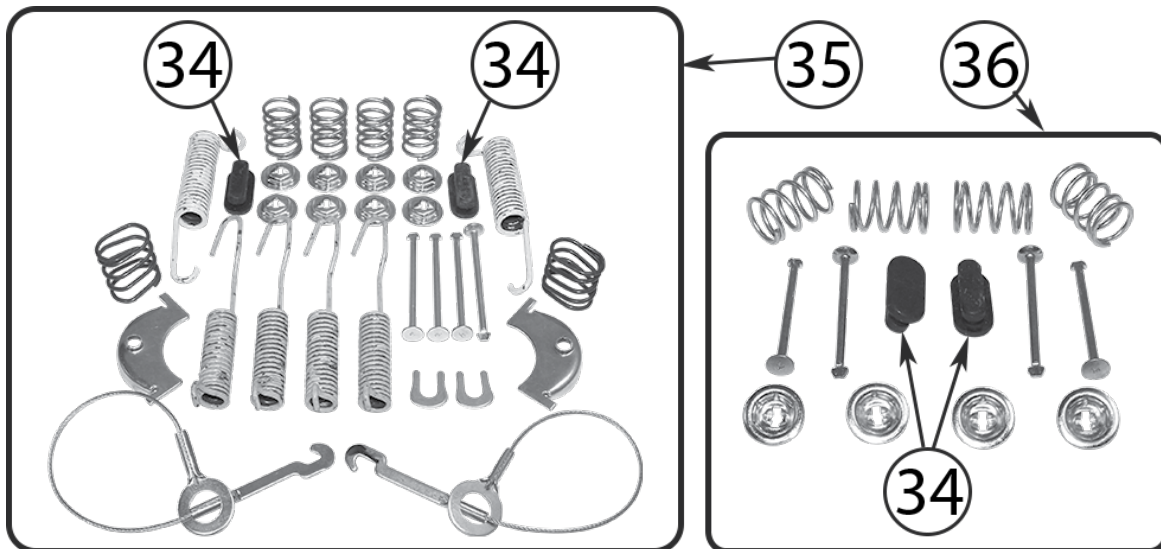

ITEM #	DESCRIPTION	POSITON	YEARS	COMMENTS	REPLACES PART #
1	Brake Pad Set	Front	87/89	Semi-Metallic	83501167
		Front	90/95	Semi-Metallic	5252531
2	Brake Rotor Drilled & Slotted Rotor Set	Front	87/89		J3251156
		Front	90/95		52005000
		Front	90/95	Includes Left & Right Rotors	RT31002
3	Brake Caliper	Left Front	87/89	Less Pads	J8133847
		Right Front	87/89	Less Pads	J8133846
		Left Front	90/95	Less Pads	5252985
		Right Front	90/95	Less Pads	5252984
4	Caliper Rebuild Kit	Front	90/95	Includes 1 Piston, 1 Seal and 1 Boot	5252614
		Front	87/89	Includes 1 Piston, 1 Seal and 1 Boot	J8133845
5	Caliper Seal Kit	Front	87/95	Includes 1 Seal and 1 Boot	J8133852
6	Caliper Support Spring	Front	87/95	"Anti-Rattle Clip"	J3239865
7	Caliper Bolt	Front	87/89		83504655
		Front	90/95		5253000
8	Caliper Bushing	Front	87/89		52001701
		Front	90/95		4383471
9	Caliper Sleeve	Front	87/89		J3239867
		Front	90/95		4423573
10	Bleeder Screw	Front	87/95		J8129722
11	Hub Nut Retainer	Front	87/95		J4200097
12	Hub Nut	Front	87/95		J4200095
		Front	87/95		J4200095
13	Hub Assembly	Front	87/89	Tapered Bearing Type	53000228
		Front	90/95	Ball Bearing Type	53007449
14	Hub	L or R	87/89		53000234 *
15	Wheel Stud	Front	90/95		53007463
		Front	87/89		J3238138
16	Hub Seal	Front	87/89	Outer	J3238137
17	Wheel Bearing Set	Front	87/89	Includes 1 Bearing and 1 Cup	53000238
18	Hub Seal	Front	87/89	Center	53000237
19	Hub Seal	Front	87/89	Innter	53000239
20	Wheel Bearing Kit	Front	87/89	Includes 2 Bearings, 2 Cups & 3 Seals	53000238K
21	Knuckle to Hub Bolt	Front	87/95		34201535
22	Wheel Nut	F or R	87/95	Black	J4006956BLK
		F or R	87/95	Stainless Capped	J4006956
23	Brake Hose	Front	87/89	Right	52002848
		Front	87/89	Left	52002849
		Left Front	90/2-14-94	w/o ABS	52006473
		Left Front	2-15-94/95	w/o ABS	52008779
		Right Front	90/95	w/o ABS	52006472
		Right Front	2-14-94/95	w/ ABS	52008776 *
		Left Front	2-14-94/95	w/ ABS	52008777 *
24	Brake Hose Bolt	Front	87/95	3/8"-24 Threads	6035911AA
25	Brake Hose Washer	Front	87/95	Sold Individually	J3236434

* This Part # not currently carried by Crown Automotive

* This Part # not currently carried by Crown Automotive