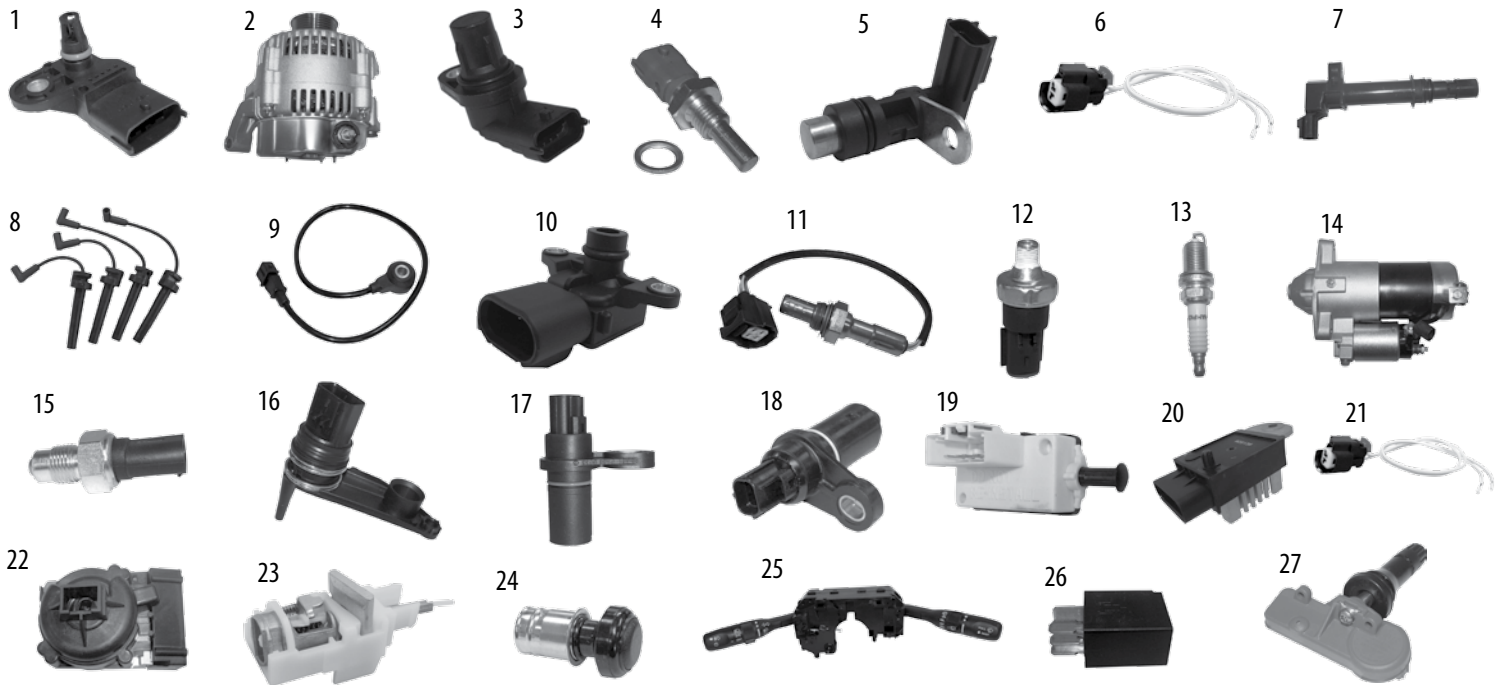

ITEM #	DESCRIPTION	YEARS	ENGINE	COMMENTS	REPLACES PART #
Engine Components					
1	Air Temperature Sensor	2002-2003 2004-2005 2002-2004 2004-2007 2005-2007	2.4L 2.4L 3.7L 3.7L 2.8L Diesel		56028364AA 4606487AB 56028364AA 4606487AB 68031593AA
2	Alternator	2003-2004 2006	3.7L 3.7L		56041693AC 56041693AC
3	Camshaft Position Sensor	2003-2005 2002-2007 2002-2004 2003-2007	2.4L 3.7L 2.5L Diesel 2.8L Diesel		5072759AA 56041584AF 5140332AA 5140332AA
4	Coolant Temperature Sensor	2002-2007 2002-2004 2003-2007	2.4L, 3.7L 2.5L Diesel 2.8L Diesel		56027873 5066779AA 5066779AA
5	Crankshaft Position Sensor	2002-2003 2004-2005 2002-2003 2004-2007	2.4L 2.4L 3.7L 3.7L		56041552AD 5269873AB 56041479AC 56044180AC
6	Harness Repair Kit	2002-2005 2002-2007	2.4L 3.7L	Fuel Injector Fuel Injector	5183448AA 5183448AA
7	Ignition Coil	2002-2005 2002-2007	2.4L 3.7L		5269670 56028138AF
8	Ignition Wire Set	2002-2005	2.4L		5102091AA
9	Knock Sensor	2007	3.7L		4606093AE
10	MAP Sensor	2004-2005 2004-2007	2.4L 3.7L		56041018AD 56041018AD