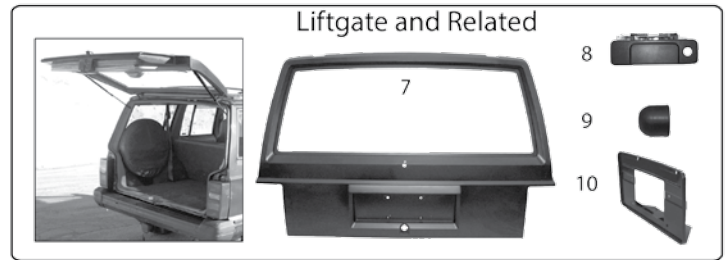

XJ - Interior, Weatherstrips, Liftgate, & Miscellaneous

BODY

ITEM #	DESCRIPTION	LOCATION	YEARS	COLOR	COMMENTS	REPLACES PART #
2	Window Handle	F or R	L or R	84/96	Black	35025104
		F or R	L or R	84/96	Blue	83505118
		F or R	L or R	84/96	Tan	83505122
		F or R	L or R	84/96	Cordovan	5AB84JH9
		F or R	L or R	84/96	Charcoal	5AB84JS1
3	Cup Holder		84/96		Center Console	CH1
4	Floor Pan Plug		97/01		30 x 50 mm	55360966AA
5	Pedal Pad		84/96		Accelerator	53003932AB
6	Pedal Pad		84/01		Brake or Clutch; w/ Manual Transmission	52002750
			84/93		Brake; w/ Automatic Transmission	52002749
			91/99		Brake; w/ Automatic Transmission	52078540
			00/01		Brake; w/ Automatic Transmission	68031956AA
7	Liftgate Support	L or R	L or R	84/94		55000630
		L or R	L or R	95/96		55235214
		L or R	L or R	97/01		55076208AB

5

ITEM #	DESCRIPTION	LOCATION	YEARS	COLOR	COMMENTS	REPLACES PART #
1	Door Glass Weatherstrip	Front	Right	84/96	Outer; 2 Door	55235406
		Front	Left	84/96	Outer; 2 Door	55235407
		Front	Right	84/96	Outer; 4 Door	55235408
		Front	Left	84/96	Outer; 4 Door	55235409
2	Door Glass Weatherstrip	Rear	L or R	84/96	Outer; 4 Door	55235404
3	Door Glass Weatherstrip	Front	Right	84/96	Inner; 4 Door	55005528
		Front	Left	84/96	Inner; 4 Door	55005529
4	Door Weatherstrip	F or R	L or R	84/96	Cut to Fit; 144" Long	55015782
5	Windshield Moulding		97/01			55235391AB
6	Liftgate Weatherstrip		94/01			55015783
7	Liftgate		84/96	Black (Primed)		55345947
8	Liftgate Handle		97/01	Textured Black		55076016AE
9	Liftgate Bumper		97/01	Black		55254847
10	License Plate Bracket		87/01	Black		52003479
11	Battery Tray		87/94	Black		52002092
12	Nut Strip	Rear	Right	84/01	Mounts Receiver Hitch, Rear Tow Hook, and Fuel Tank Skid Plate	52001174
		Rear	Left	84/01	Mounts Receiver Hitch, Rear Tow Hook, and Fuel Tank Skid Plate	52001175
		Rear	L & R	84/01	Mounts Receiver Hitch, Rear Tow Hook, and Fuel Tank Skid Plate	52001174K
13	Firewall Plug		84/96		1"	J4000334