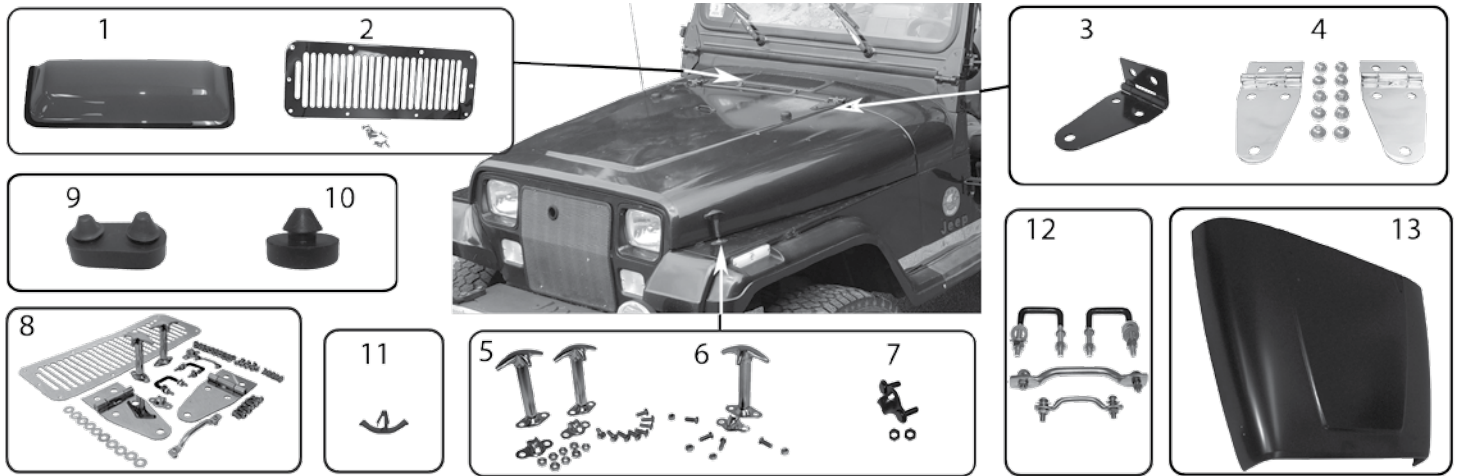

ITEM #	DESCRIPTION	LOCATION	YEARS	COLOR	COMMENTS	REPLACES PART #
1	Air Scoop		87/95	Smoke	Plastic Air Scoop; Mounts Over Hood Vent	RT26001
2	Hood Vent Cover		87/95 87/95	Polished Stainless Black		RT34014 RT26008
3	Hood Hinge	L & R L or R	87/95 87/95	Polished Stainless Black (Primed)	Set of 2	RT34012 55016588
4	Hood Hinge Set	L & R	87/95	Polished Stainless	Includes 2 Hinges and Hardware	RT34012
5	Hood Catch Set	L & R L & R	87/95 87/95	Polished Stainless Black	Includes 2 Catches, 2 Brackets & Hardware Includes 2 Catches, 2 Brackets & Hardware	RT34011 488601
6	Hood Catch Kit	L or R L or R L or R L or R	87/95 87/95 87/95 87/95	Chrome Black Polished Stainless Black	2 Required 2 Required 2 Required Rubber Coated; 2 Required	RT26006 HC2 RT26005 HC4
7	Hood Catch Bracket	L or R	87/95	Black		55009343
8	Complete Hood Set		87/95 87/95	Polished Stainless Black		RT34013 RT26007
9	Hood to Fender Bumper	L or R	87/95		Mounts On Fender	J4007541
10	Hood to Grille Grommet		87/95 91/93		3/8" Thick 1/4" Thick	4007504 J5761372
11	Retainer		87/95		Hood Insulation Mounting	6003351
12	Windshield Tie Down Kit		87/95 87/95	Polished Stainless Black		RT34019 RT26022
13	Hood		87/95	Black (Primed)		55345059