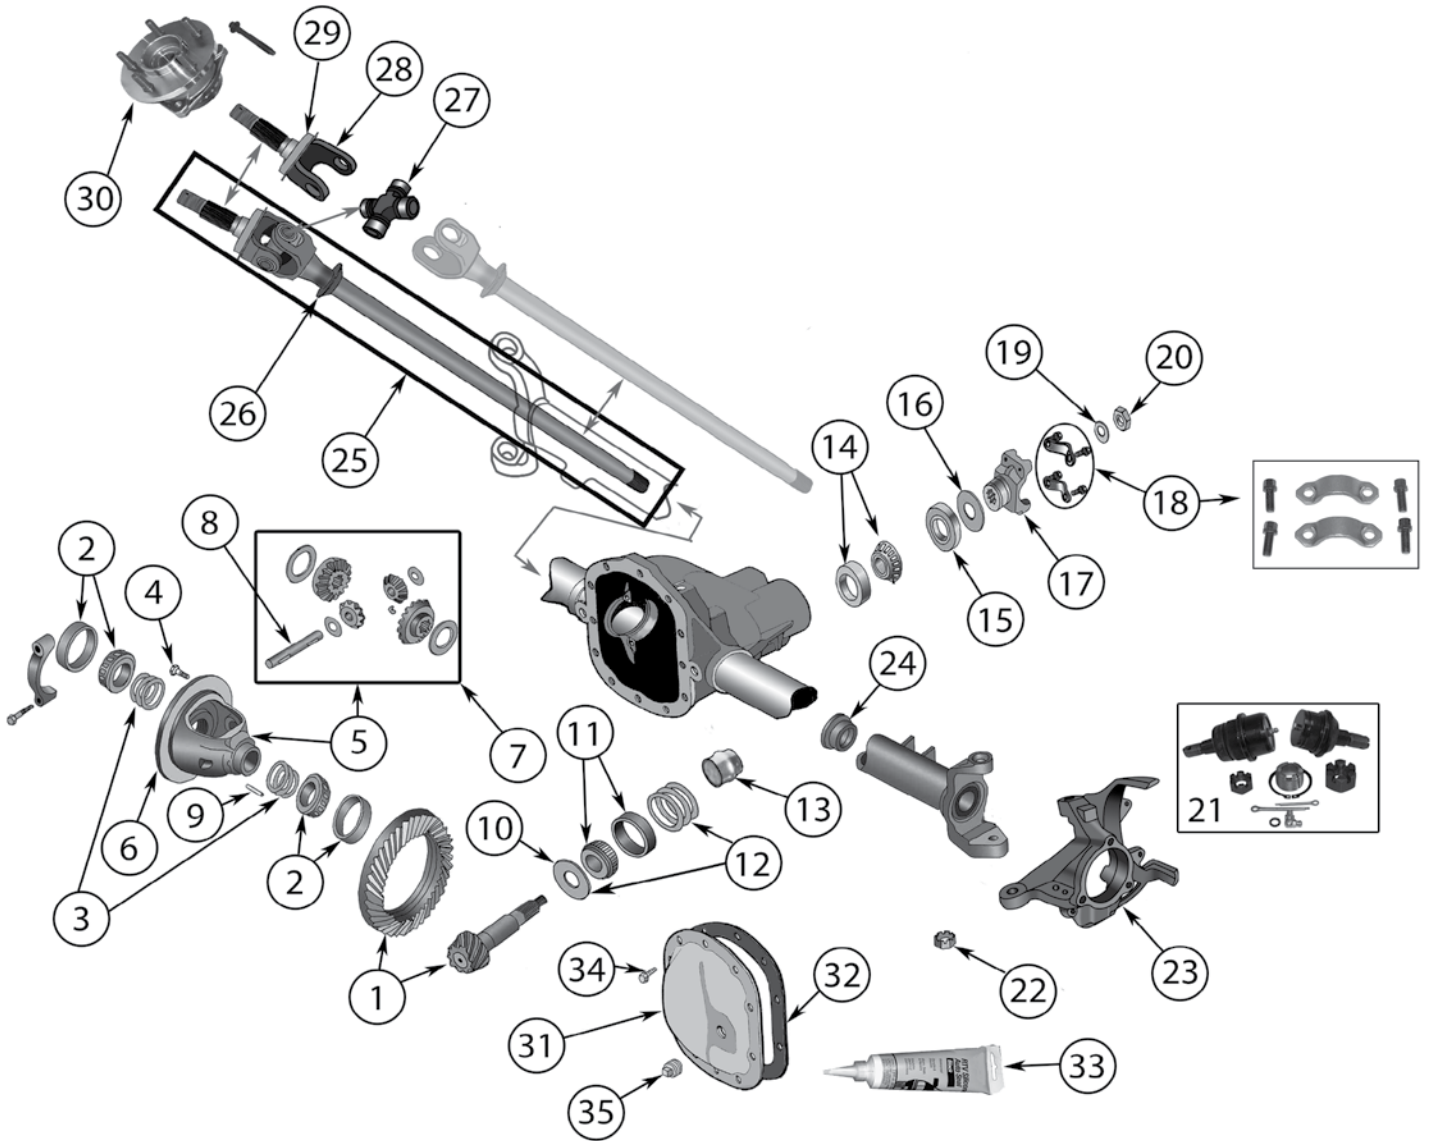

ITEM #	DESCRIPTION	COMMENT	YEARS	RATIO	REPLACES PART #
20	Nut, Pinion	Non-Flanged	97/10-1-00	All	J0801367
		Flanged	10-2-00/06	All	5017755AA
21	Ball Joint Kit	Includes 1 Upper & 1 Lower w/ Hardware	97/06	All	83500202
	Heavy Duty Ball Joint Kit	Includes 1 Upper & 1 Lower w/ Hardware	97/06	All	RT21003
22	Nut, Lower Ball Joint	Left or Right	97/06	All	J8123318
23	Knuckle, Steering	Right	97/06	All	52067576
		Left	97/06	All	52067577
24	Seal, Axle Shaft	Inner, Left or Right	97/06	All	J8121781
25	Axle Shaft Assembly	Left, w/o ABS	97/06	All	4874303
		Left, w/ ABS	97/06	All	4874307
		Right, w/o ABS	97/06	All	4874302
		Right, w/ ABS	97/06	All	4874306
26	Slinger, Inner Axle Shaft	Plastic	97/06	All	46849
27	U-Joint, Axle Shaft		97/06	All	J8126638
		Spicer	97/06	All	8126638SP
28	Shaft, Outer	w/o ABS	97/06	All	4636059
		w/ ABS	97/06	All	4713190
29	Slinger, Outer Axle Shaft	Left or Right	97/06	All	83500201
30	Hub Assembly	w/ 2-Piece Composite Rotor	97/99	All	53007449
		w/ 1-Piece Cast Rotor	99/06	All	53007449AC
31	Cover, Differential	Includes Bolts and Fill Plug	97/06	All	4713451
32	Gasket, Differential Cover	Paper	97/06		J8120360
33	Sealant, RTV		97/06	All	J8993317
34	Bolt, Differential Cover		97/06	All	J0273573
35	Plug, Differential Cover	1/2"-14	97/06	All	J4004751

CROWN MASTER KITS

36	Bearing & Seal Kit	Includes 2, 11, 14, 15, 20, & 24	97/06	All	D30L-MASKIT
37	Pinion Bearing Kit	Includes 10, 11, 12, 14, 15, 20	97/06	All	D30L-PBK
38	U-Bolt Yoke Kit	Includes Yoke, Seal, Nut, and U-Bolts	97/06	All	D3044-YOKE-UBK