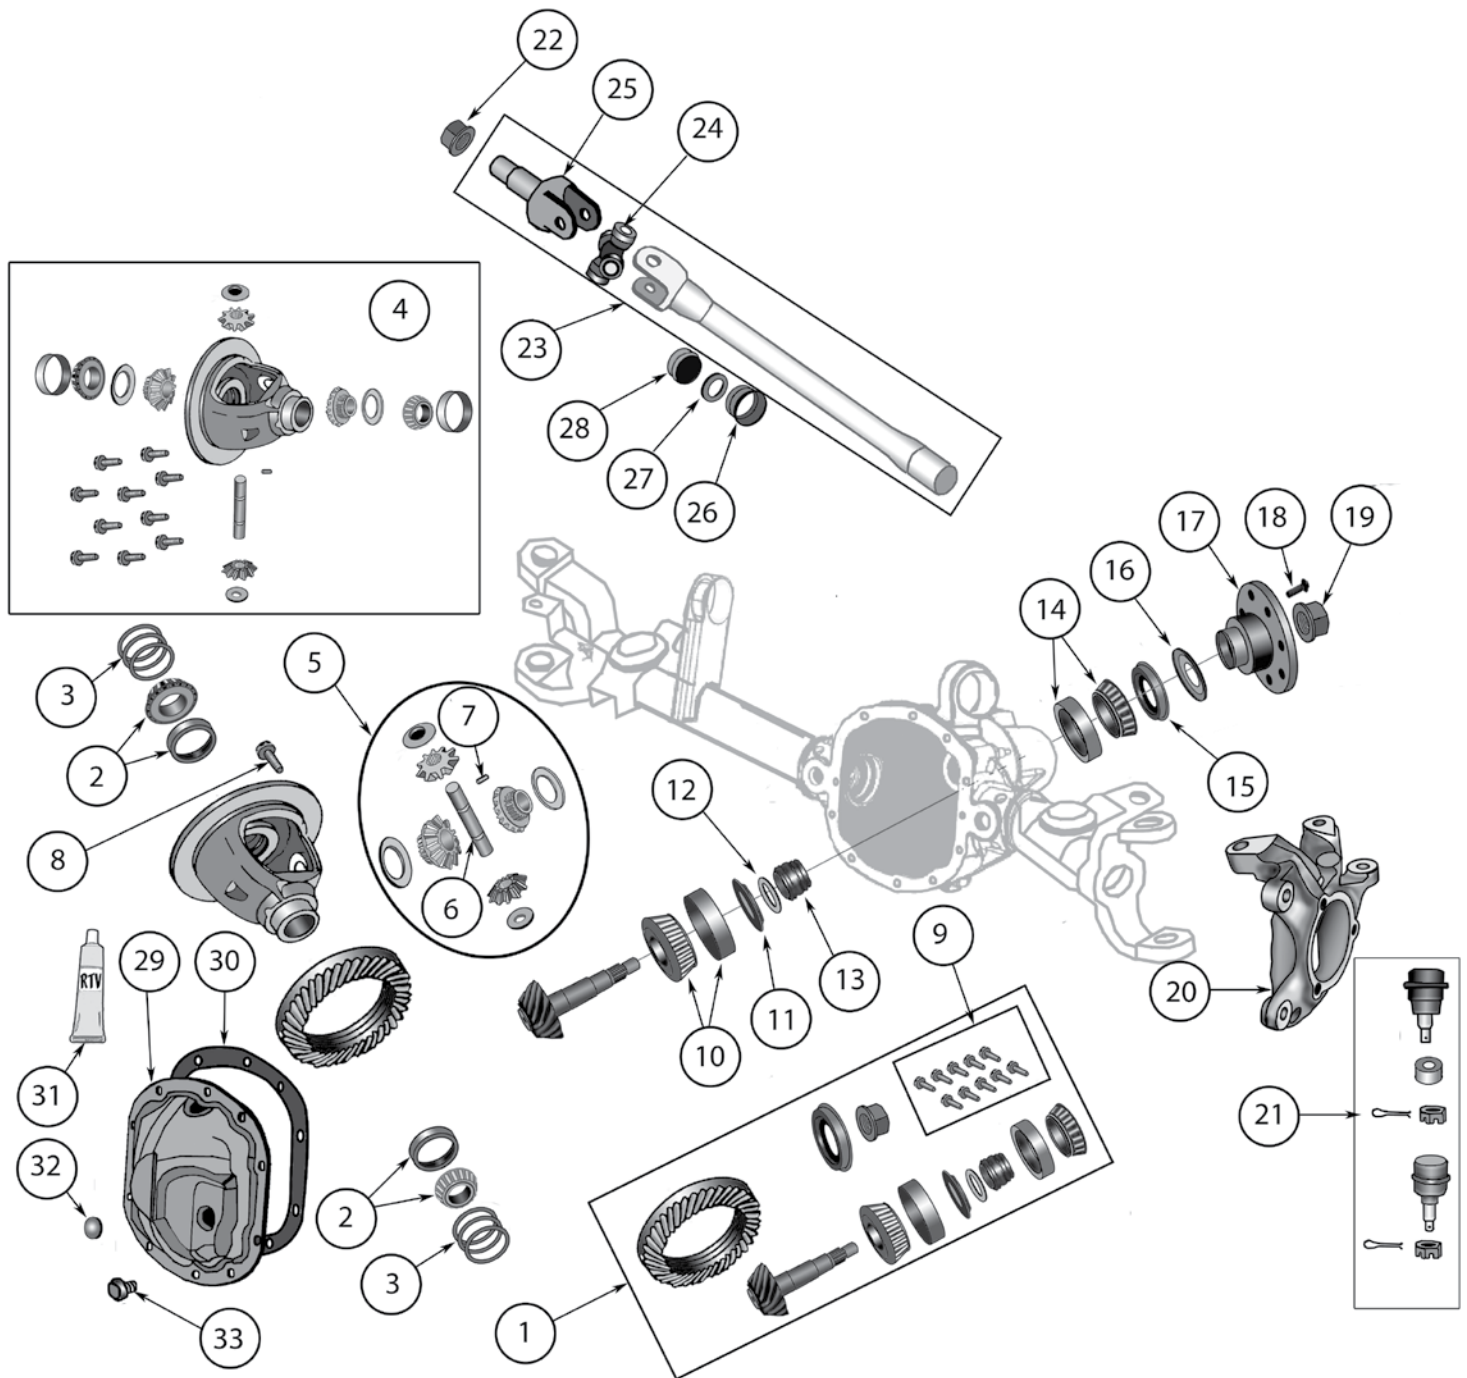

ITEM #	DESCRIPTION	YEAR	COMMENTS	REPLACES PART #
1	Ring & Pinion Set	07/15 08/15 2007	3.21 Ratio 3.73 Ratio 4.10 Ratio	68004071AB* 68019333AB 68004094AB
2	Bearing Set, Carrier	07/15	Includes 2 Bearings & 2 Cups	J8126500
3	Shim Set, Carrier	07/15		5066539AA
4	Case Assy, Differential	07/15 07/15	3.21 Ratio 3.73, 4.10 Ratio	68004074AA* 68026549AA

* This Part # not currently carried by Crown Automotive