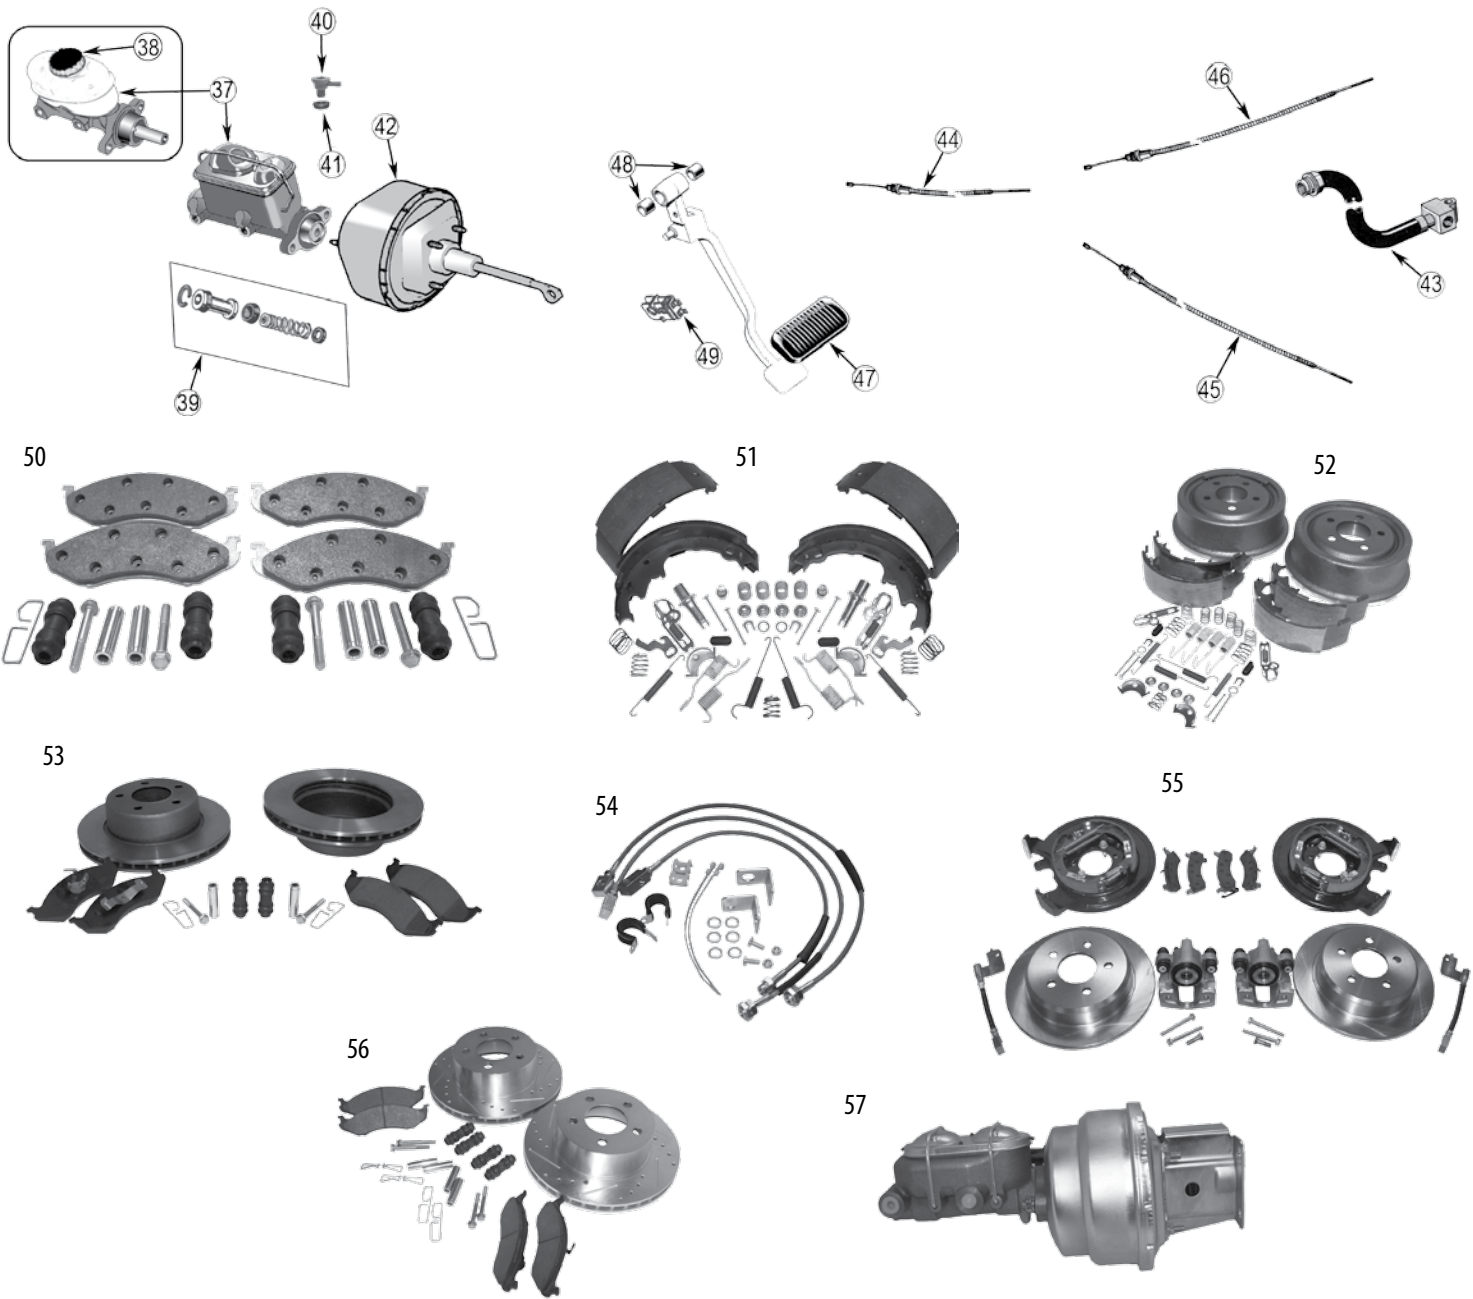

BRAKE

YJ Wrangler 1987-1995 / Hydraulics, Cables, & Kits

ITEM #	DESCRIPTION	POSITON	YEARS	COMMENTS	REPLACES PART #
37	Master Cylinder		87/89 90/95 90/94 94/94 95/95	w/ 2.5L Engine w/o ABS, Except Europe w/ 4.0L Engine w/o ABS, Except Europe w/ 4.0L Engine w/ ABS w/ 4.0L Engine w/ or w/o ABS	83300113 5252626 5252626 4713076 4761940
38	Master Cylinder Cap		95/95		4683656
39	Master Cylinder Repair Kit		87/89 90/95		83510015 5252629
40	Check Valve		87/95		83503496