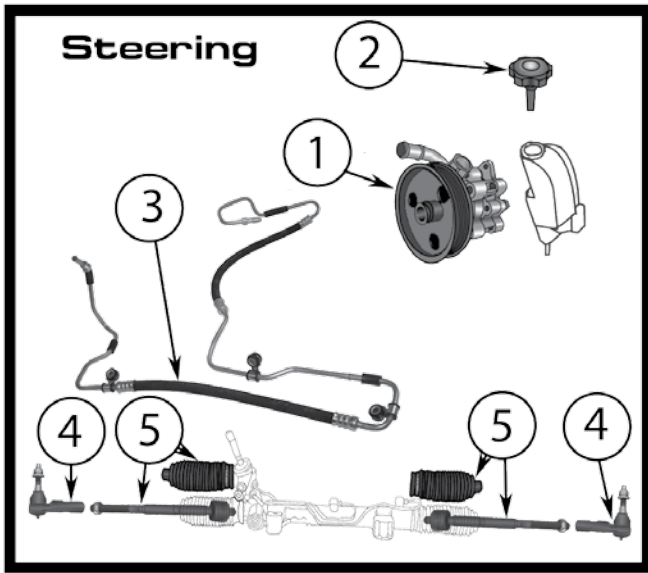

Rear Suspension

ITEM #	DESCRIPTION	POSITION	YEARS	MODELS	COMMENTS	REPLACES PART #
1	Power Steering Pump		05/10	All	5.7L Engine	52089883AD
2	Power Steering Reservoir Cap		05/10	All	3.0L Diesel, 3.7L, 4.7L, 5.7L Engines	5143614AA
3	Power Steering Pressure Hose		05/10	All	3.7L, 4.7L Engines	52089325AD