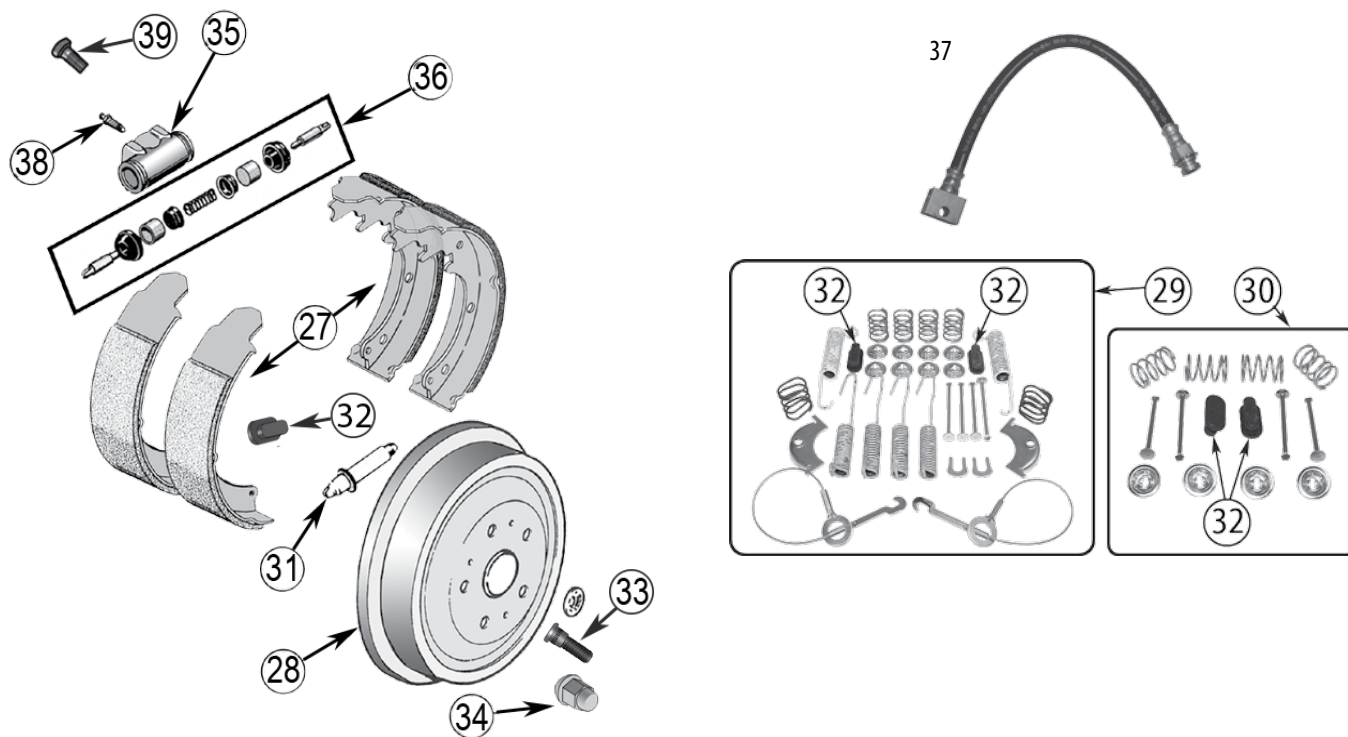

ITEM #	DESCRIPTION	YEARS	POSITION	COMMENTS	REPLACES PART #
33	Wheel Stud	84/86	Rear	w/ Dana 35	83503066
		87/01	Rear	w/ Dana 35	83503053
		86/87	Rear	w/ Dana 44	83503066
		88/92	Rear	w/ Dana 44	83503053
		91/01	Rear	w/ Chrysler 8.25"	83503053
34	Wheel Nut	84/01	F or R	Stainless Steel	J4006956
		84/01	F or R	Black	J4006956BLK
35	Wheel Cylinder	90/96	L or R	w/ ABS, w/ 9" Brakes	4313056
		3-10-00/01	L or R	w/ 9" Brakes	4313056
		90/96	L or R	w/o ABS, w/ 9" Brakes	4423601
		97/3-9-00	L or R	w/ 9" Brakes	4423601
		84/01	Right	w/ 10" X 1-3/4" Brakes	52000848
		86/93	Right	w/ 10" x 2-1/2" Brakes	52000848
		84/01	Left	w/ 10" X 1-3/4" Brakes	52000849
		86/93	Left	w/ 10" x 2-1/2" Brakes	52000849
36	Wheel Cylinder Repair Kit	90/01	L or R	w/ 9" Brakes, w/ 13/16" Bore	5252630
		90/01	L or R	w/ 9" Brakes w/ 3/4" Bore	5252631
		84/01	L or R	w/ 10" Brakes	83500987
37	Brake Hose	84/89	Rear		52000162
		90/91	Rear		52006861
		92/01	Rear		52007562
38	Bleeder Screw	87/01	Rear	w/ Dana 35, Chrysler 8.25"; 5/16" - 24 Threads	3766674
		84/01	Rear	w/ Dana 44; 3/8" - 24 Threads	J8129722
39	Brake Backing Plate Bolt	87/01	Rear	w/ Dana 35, 44	J0994313