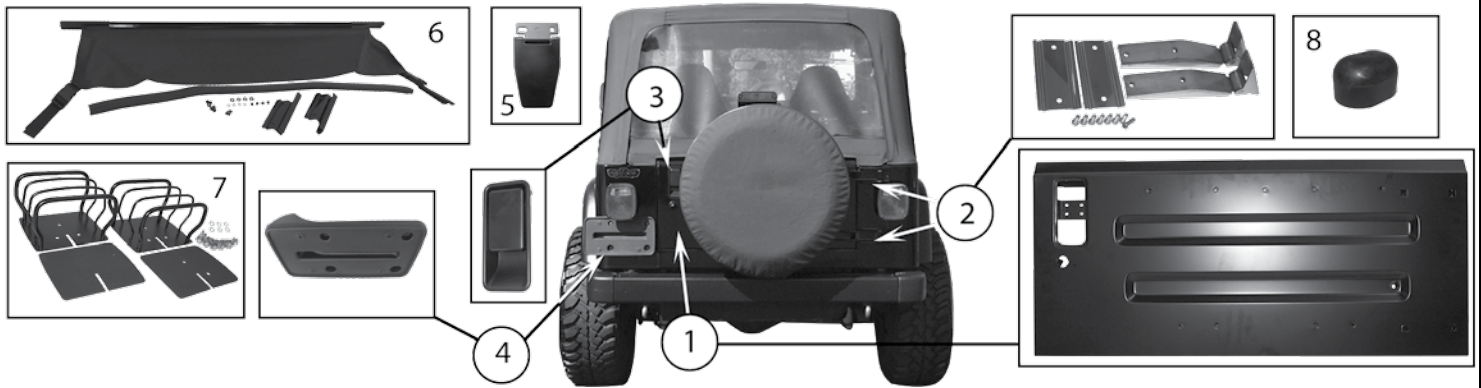

TJ - Tailgate & Windshield

BODY

ITEM #	DESCRIPTION	POSITION	YEAR	COLOR	NOTES	REPLACES PART #
1	Tailgate		97/06	Black (Primed)		55176340AG
2	Tailgate Hinge Set		97/06	Polished Stainless	Includes 2 Hinges & Hardware	RT34065
3	Tailgate Handle		97/06	Textured Black		55176547AB
4	License Plate Bracket	Rear	97/06	Textured Black		55174994
5	Liftgate Glass Hinge	Left Right	97/06 97/06		w/ Hard Top w/ Hard Top	5013723AB 5013722AB
6	Tailgate Bar & Tonneau Cover Kit	L & R	97/06	Black Denim	Includes Tailgate Brackets, Tailgate Bar, Black Denim Rear Seat Tonneau Cover, and Hardware	TN27015
7	Tail Light Guard Set		97/06	Black	These Will Not Work with a European Tail Lamp	RT26017
8	Spare Tire Bumper		97/06 97/06		1.62" Length 1.85" Length	55013350 55345519