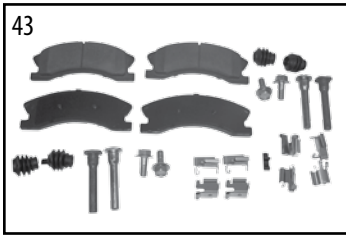

ITEM #	DESCRIPTION	YEARS	POSITION	DESCRIPTION	REPLACES PART #
36	Brake Booster	99/04		w/ 4.0L, 4.7L Engines	5011261AB
37	Master Cylinder	99/04			5011260AB
38	Brake Light Switch	99/04			56042023
39	Brake Pedal Pad	99/04			68031956AA
40	Parking Brake Cable	99/04	Front		52128243AD
41	Parking Brake Cable	99/04	Left Rear		52128119AC
42	Parking Brake Cable	99/04	Right Rear		52128118AC
43	Brake Pad Service Kit	99/02	Front	w/ Teves Calipers; Includes Pads, Springs & Pin Kit	5011969MK
		99/04	Front	w/ Akebono Calipers; Includes Pads, Springs & Pin Kit	5093183MK
44	Brake Pad Service Kit	99/04	Rear	Includes Pads, Springs & Pin Kit	5011970MK
45	Disc Brake Service Kit	99/02	Front	w/ Teves Calipers; Includes Rotors, Pads, Springs, Pin Kit	52098672KE
		99/04	Front	w/ Akebono Calipers; Includes Rotors, Pads, Springs, Pin Kit	52098672KL
46	Disc Brake Service Kit	99/04	Rear	Includes Rotors, Pads, Shoes & Hardware	52098666K
47	Performance Brake Kit	99/02	Front	w/ Teves Calipers; Includes Drilled & Slotted Rotors, Pad Set, and All Hardware	RT31035
		99/04	Front	w/ Akebono Calipers; Includes Drilled & Slotted Rotors, Pad Set, and All Hardware	RT31036
48	Performance Brake Kit	99/04	Rear	Includes Drilled & Slotted Rotors, Pad Set, Parking Brake Shoe Set, and All Hardware	RT31034