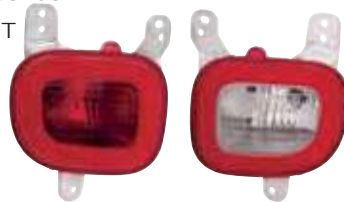

JP

REPLACEMENT FOR RENEGADE '15

433-1117MLD-EM

HEAD LAMP
R 51953106
L 51953111
L 68256572AA
4PCS 4.94CFT

H4

333-1636-UQ

FRONT LAMP
R 68256431AA
L 68256432AA
L 51953118
12PCS
4.57CFT

PY21W/P21/5W

333-2037N-UQ

FOG LAMP
51943270
68256470AA
12PCS
1.36CFT

H11

433-1404-UE

SIDE LAMP
R 51953114
L 51953116
PCS CFT

TBA

433-1907-UE

TAIL LAMP
R 51953119DX
L 51953121SX
R 51953119
L 51953121
PCS
CFT

P21W*2/WY16W

TBA

661-4003L-LD-UE
661-1308R-LD-UE

REAR FOG LAMP
R 51848137
L 51848138
20PCS
2.09CFT

R 51953123
L 51953205

W16W