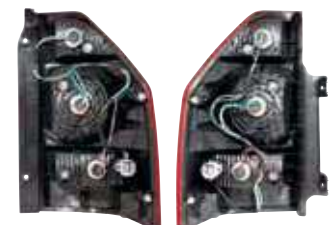

REPLACEMENT FOR PAJERO MONTERO '00

REPLACEMENT FOR PAJERO MONTERO '03

214-1946-UE
TAIL LAMP
R MR124964
L MR124963
20PCS 2.19CFT

P21W/P21/5W

214-1159-RDEM2
HEAD LAMP
LD-E2:
R MR548036 RD-E2:
L MR548035 R MR508235
LDEM2: R MR539340
R MR548034 L MR539339
L MR548033 RDEM2:
R MR548038
L MR548037
4PCS 7.6CFT

H4/W21W/W5W MANUAL/ELEC

214-1159-RDEM1
HEAD LAMP
LD-DEM1
R MN133752 RD-E2:
L MN133751 R MR508235
4PCS 7.6CFT

H4/W21W/W5W MANUAL/ELEC

214-1159-LDH HID
HEAD LAMP
R MN133754
L MN133753
PCS CFT

D2R/W21W/W5W TBA

214-2026-AE R MR537966
FOG LAMP L MR537965
R MR508190
L MR508189
12PCS
3.03CFT

HB4

214-2030N-UOD
FOG LAMP
MN133758
12PCS 2.0CFT

HB4

214-1971-UE6
TAIL LAMP
R
L MR508201
PCS CFT

W21W/W21W/21/5W TBA

214-1971-UE9
TAIL LAMP
R MR508504
L PCS CFT

W21W/W21W/21/5W TBA

214-1979-AE
TAIL LAMP
R MN133764
L MN133763
R MN117798
6PCS
5.19CFT

W21/5W/PY21W/W21W

214-1320
BACK UP LAMP
R MR570142
L MR570141
PCS CFT

P21W/P21/5W TBA