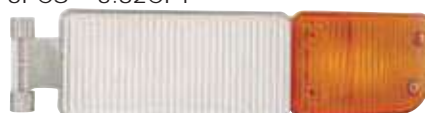

TBA

449-1601-UE

FRONT LAMP
R 81.25320.6090
L 81.25320.6089
6PCS 3.82CFT