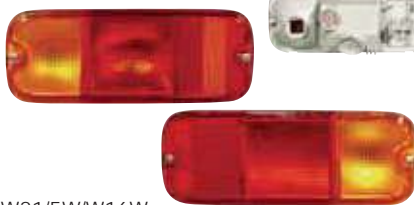

218-1959R-LD-UE

JIMNY SIERRA

TAIL LAMP
R 35650-81A31 R 35650-81A31
L 35670-81A41 L 35670-81A41
6PCS 0.72CFT

W21/5W/W16W

218-1936-UE

JIMNY SIERRA

TAIL LAMP
R 35650-81A10 R 35650-81A10
L 35670-81A10 L 35670-81A10
20PCS 2.28CFT