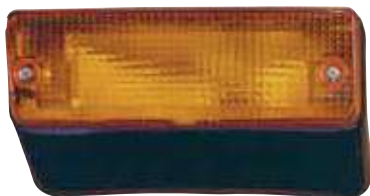

12V5W/12V21W

212-1655-A

FRONT LAMP
R 81510-38030
L 81520-38030
20PCS 1.79CFT