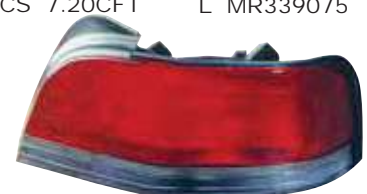

1156/1157

214-1960-1U
2U

TAIL LAMP
A:
R MR325364
L MR325363
10PCS 7.20CFT

U:
R MR414812
L MR414811
R MR339076
L MR339075