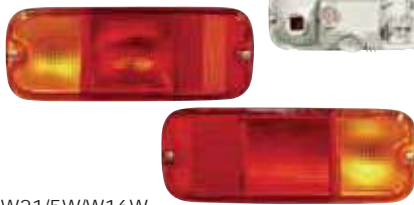

218-1959-UE

JIMNY SIERRA

TAIL LAMP
R 35650-81A31 R 35650-81A31
L 35670-81A30 L 35670-81A30
6PCS 0.72CFT