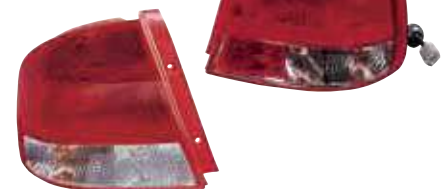

REPLACEMENT FOR
AVEO '03-'05

REPLACEMENT FOR
AVEO 4D '06-'10

222-1908 R-RD-AE
L-RD-AE 3D/5D
TAIL LAMP
R 96540271
L 96540270
10PCS
6.75CFT

P21W/P21/5W/P21/5W/PY21W

222-1908 R-LD-AE/UE
L-LD-AE/UE 3D/5D
TAIL LAMP
R 1#96540269
L 1#96540268
R 96494902
L 96494901
10PCS
6.75CFT

P21W/P21/5W/P21/5W/PY21W

222-1909 R-LD-AE
L-LD-AE 4D
TAIL LAMP
R 1#96540321
L 1#96540320
R 96510319
L 96510318
6PCS 4.33CFT

P21W/PY21W/P21/5W/P21/5W

222-1909 R-RD-AE
L-RD-AE 4D
TAIL LAMP
R 96540323
L 96540322
6PCS 4.33CFT

P21W/PY21W/P21/5W/P21/5W

222-1909-AS 4D
TAIL LAMP
R 96540319
L 96540318
6PCS
4.33CFT

P21W/PY21W/P21/5W/P21/5W

235-1104-LD-E/EM SU-TYPE
HEAD LAMP
EM:
R 96650522 E: R 96650528
L 96650521 L 96650527
4PCS
6.79CFT

H4/PY21W/W5W E:MANUAL
EM:ELEC.W/S MOTOR

235-1104-RD A-TYPE
HEAD LAMP
R F014006286
L F014006286
PCS
CFT

H4/PY21W/W5W TBA
MANUAL

235-2001-AE/UE
FOG LAMP
R 96650541
L 96650540
R 96650836
L 96650835
12PCS
3.90CFT

H3

15-235-2001 R 1
L 1

FOG LAMP TRIM
R
L
PCS
CFT

15-235-2001 R 2
L 2

FOG LAMP PLATE
R
L
PCS
CFT