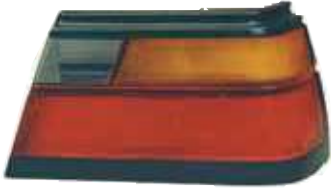

REPLACEMENT FOR
PLUSER N13

REPLACEMENT FOR
CHERRY PULSAR N14 '93

215-1941-A

TAIL LAMP
R B6550-59M00
L B6555-59M00
10PCS 4.20CFT

12V21W/12V21/5W

215-11A6-RD

HEAD LAMP
R DS051-001R
L PCS CFT