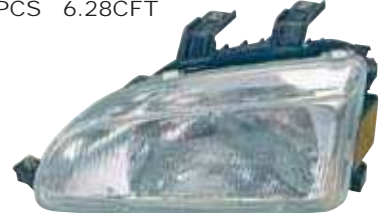

317-1103-AS/HS

HEAD LAMP
R 33100-SR3-A01
L 33150-SR3-A01
6PCS 6.28CFT