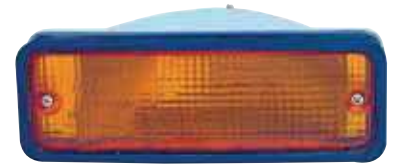

H4

TBA

212-1646

FRONT LAMP
STEEL BUMPER TYPE
R
L 50PCS 3.4CFT