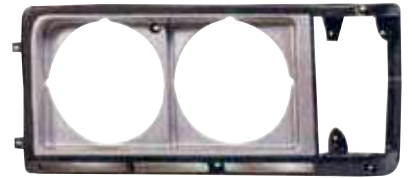

TBA

212-1207

LIGHT CASE
R 53131-39115
L 53132-39115
PCS CFT