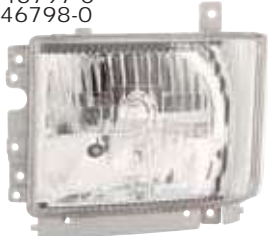

213-1140MRDHEM

HEAD LAMP
R 8-98146797-0
L 8-98146798-0
PCS
CFT

D2R/H1/W5W

ELEC.W/S MOTOR TBA

213-1202-C(CHROMED)

LIGHT CASE
20PCS 3.09CFT

213-1404N-Y

SIDE LAMP
100PCS 1.83CFT