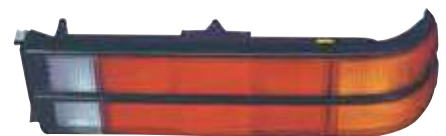

VC

443-1906

TAIL LAMP
R 92018392
L 92018393
PCS CFT