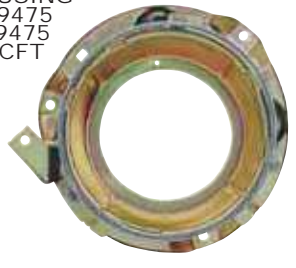

212-1707

LIGHT HOUSING
R 81110-39475
L 81150-39475
40PCS 4.5CFT