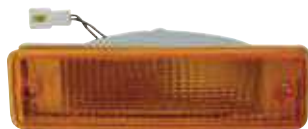

214-1633

FRONT LAMP
R
L
100PCS 5.96CFT

12V21W

214-1536

CORNER LAMP
R MR108872
L MR108871
PCS CFT