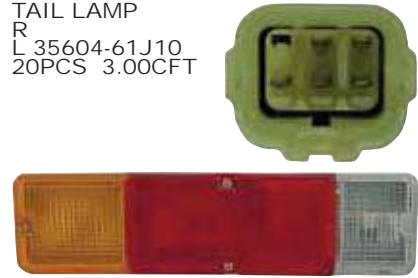

P21/5W/PY21W/P21W TBA

218-1905-N CARRY '08
TAIL LAMP
R
L 35604-61J10
20PCS 3.00CFT