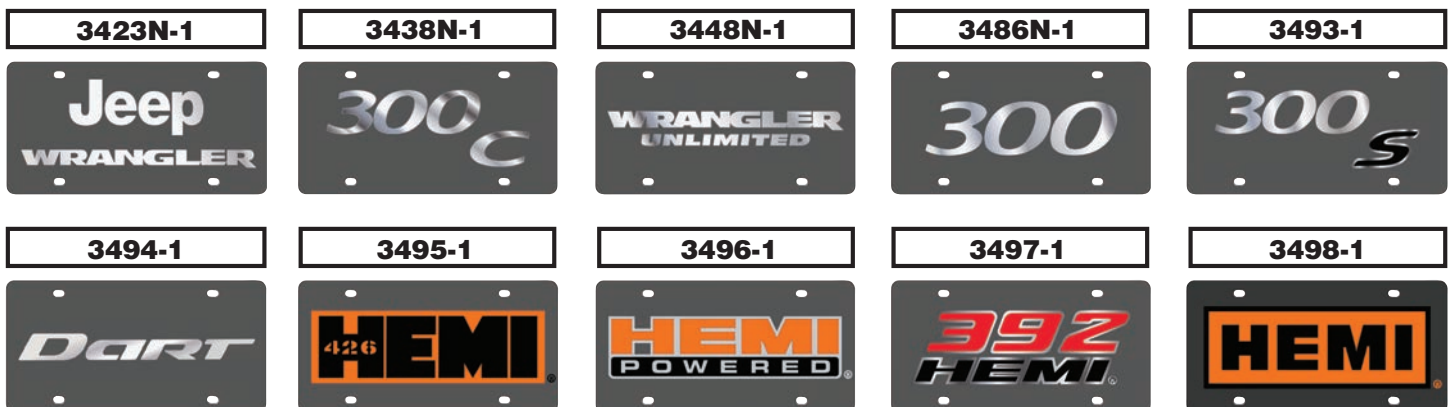

AUTOMOTIVE TAGS **BEST SELLERS**

CHRYSLER GROUP, LLC

STAINLESS STEEL LICENSE PLATE with Raised Acrylic Emblems

LAZER-TAGS - Acrylic License Plates with Inlaid Designs

CARBON STEEL TAGS - Powder Matte Black Coated with Raised Acrylic Emblems