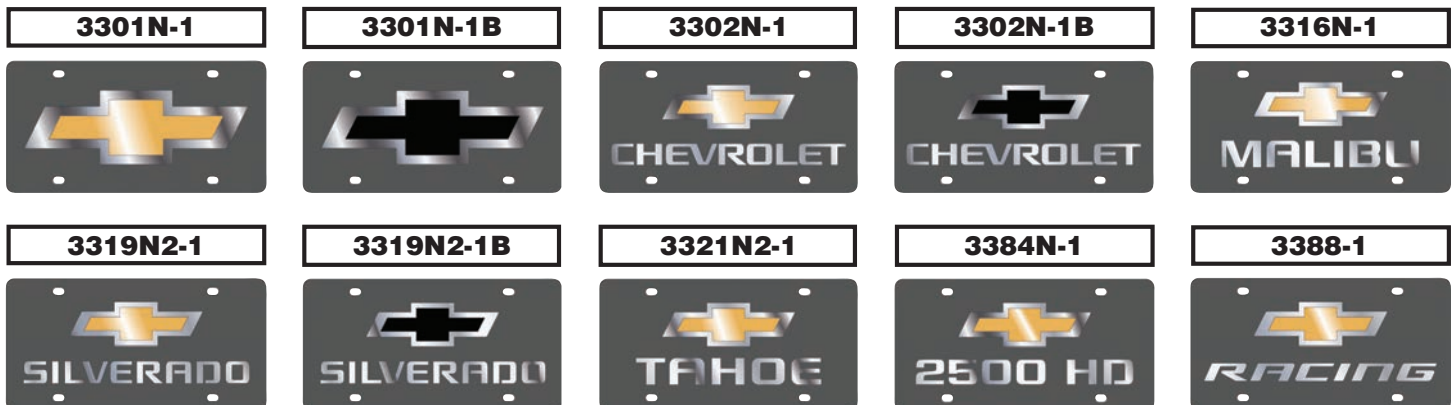

NEW DESIGNS

GENERAL MOTORS

STAINLESS STEEL LICENSE PLATE with Raised Acrylic Emblems

LAZER-TAGS - Acrylic License Plates with Inlaid Designs

CARBON STEEL TAGS - Powder Matte Black Coated with Raised Acrylic Emblems

AUTOMOTIVE TAGS **BEST SELLERS**

CHRYSLER GROUP, LLC

STAINLESS STEEL LICENSE PLATE with Raised Acrylic Emblems

LAZER-TAGS - Acrylic License Plates with Inlaid Designs

CARBON STEEL TAGS - Powder Matte Black Coated with Raised Acrylic Emblems