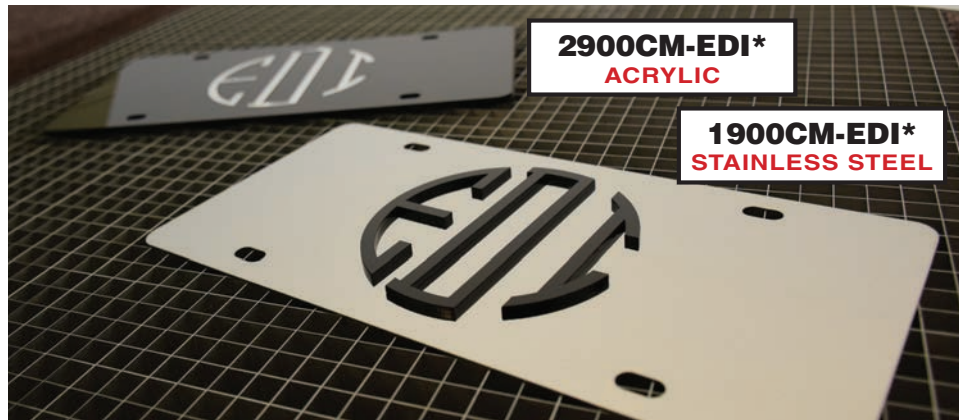

The Mario Moustache

LS2105

LS2104

LS2103

LS2102

CLASSIC NAUTICAL DESIGNS

ACRYLIC CODE FLAGS A TO Z+

Nautical Letter Key

Graphic representation of Stainless and Carbon Steel Tags (right).

Sample Nautical Tags and Display Rack

* Replace XXX in part number with your choice of nautical letters (i.e. 1998-ABC).

CIRCLE MONOGRAMS A TO Z