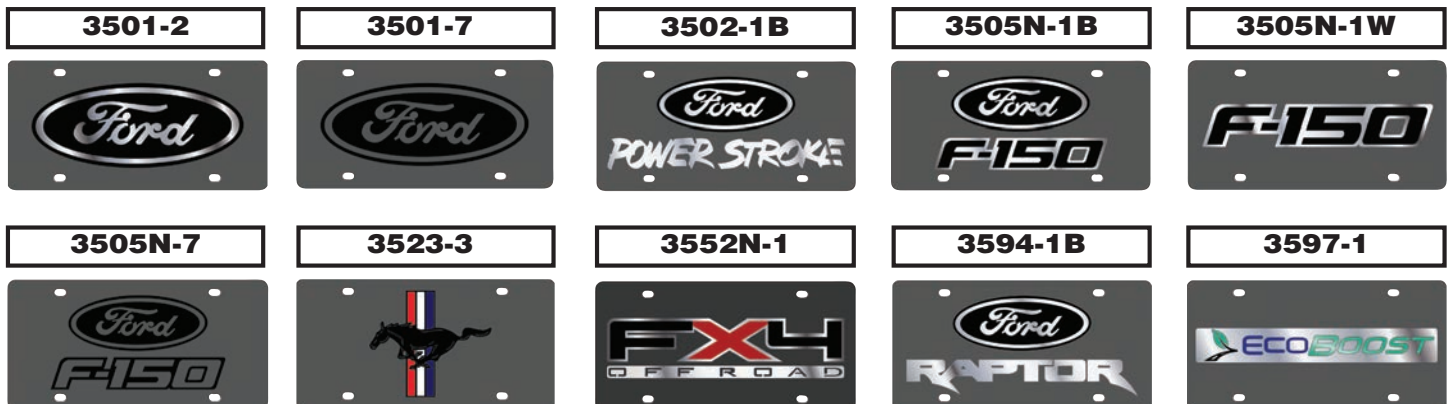

L/W = Logo/Word L/O = Logo Only W/O = Word Only

NEW DESIGNS

FORD MOTOR COMPANY

STAINLESS STEEL LICENSE PLATE with Raised Acrylic Emblems

LAZER-TAGS - Acrylic License Plates with Inlaid Designs

CARBON STEEL TAGS - Powder Matte Black Coated with Raised Acrylic Emblems

AUTOMOTIVE TAGS **BEST SELLERS**

CHRYSLER GROUP, LLC

STAINLESS STEEL LICENSE PLATE with Raised Acrylic Emblems

LAZER-TAGS - Acrylic License Plates with Inlaid Designs

CARBON STEEL TAGS - Powder Matte Black Coated with Raised Acrylic Emblems