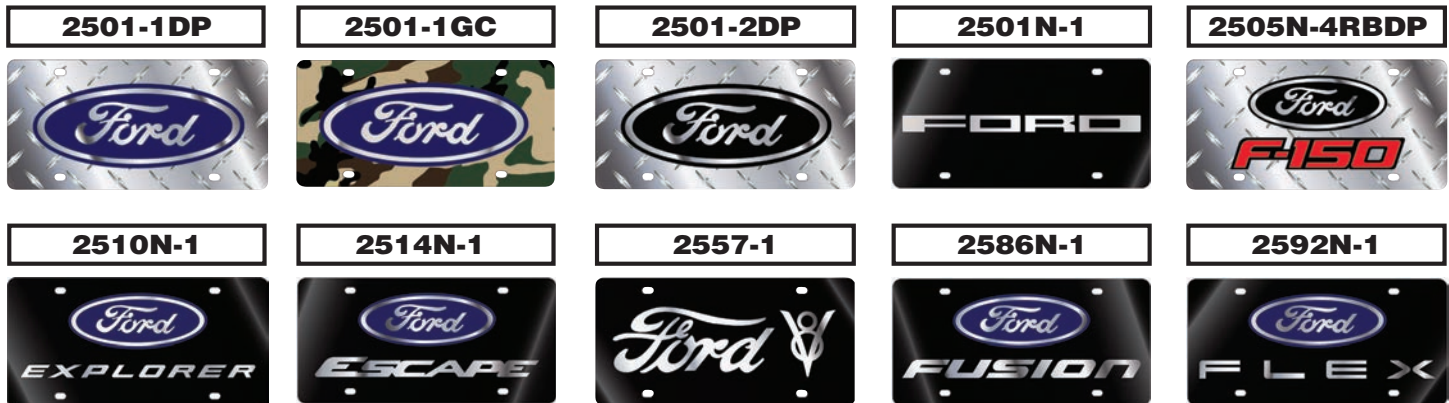

L/W = Logo/Word L/O = Logo Only W/O = Word Only

NEW DESIGNS

FORD MOTOR COMPANY

STAINLESS STEEL LICENSE PLATE with Raised Acrylic Emblems

LAZER-TAGS - Acrylic License Plates with Inlaid Designs

CARBON STEEL TAGS - Powder Matte Black Coated with Raised Acrylic Emblems

NEW DESIGNS

GENERAL MOTORS

STAINLESS STEEL LICENSE PLATE with Raised Acrylic Emblems

LAZER-TAGS - Acrylic License Plates with Inlaid Designs

CARBON STEEL TAGS - Powder Matte Black Coated with Raised Acrylic Emblems

AUTOMOTIVE TAGS **BEST SELLERS**

CHRYSLER GROUP, LLC

STAINLESS STEEL LICENSE PLATE with Raised Acrylic Emblems

LAZER-TAGS - Acrylic License Plates with Inlaid Designs

CARBON STEEL TAGS - Powder Matte Black Coated with Raised Acrylic Emblems