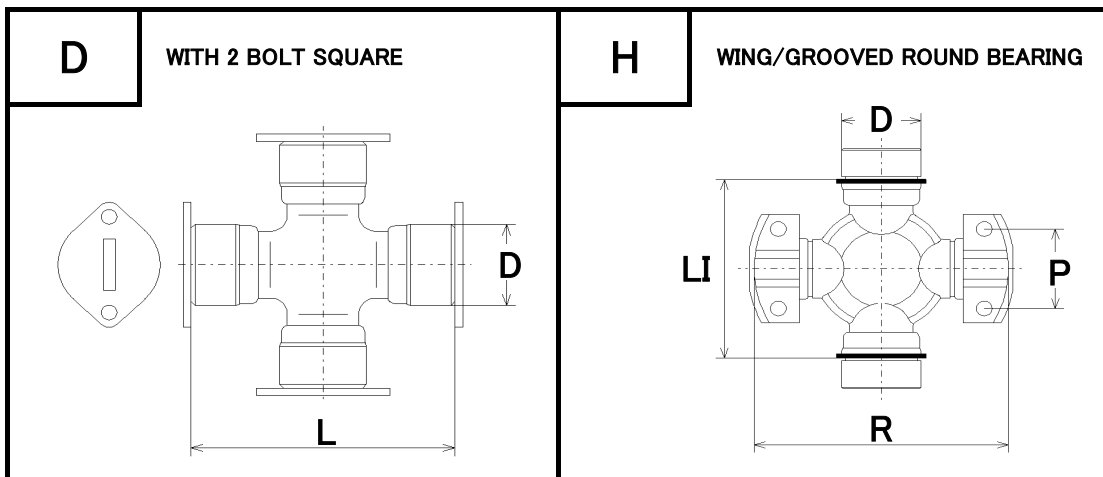

UNIVERSAL JOINT TYPE & MEASUREMENT SYSTEM

L : (ASSY SIZE)
D : (CASE SIZE)
L' : (ASSY SIZE-SD)
D' : (CASE SIZE-SD)

LI : (ASSY SIZE-INSIDE SNAP)
R : (ASSY SIZE-WING TYPE)
P : (HOLE PITCH)

Lubricator Types

- 0 : Lifetime lubrication
- 1 : Regular lube fitting on side of cross
- 2 : Regular lube fitting on end of bearing cup
- 3 : Angle lube fitting on center of cross
- 4 : Regular lube fitting on center of cross
- 5 : Dual lube fitting, regular lube on side of cross & angle lube on center of cross