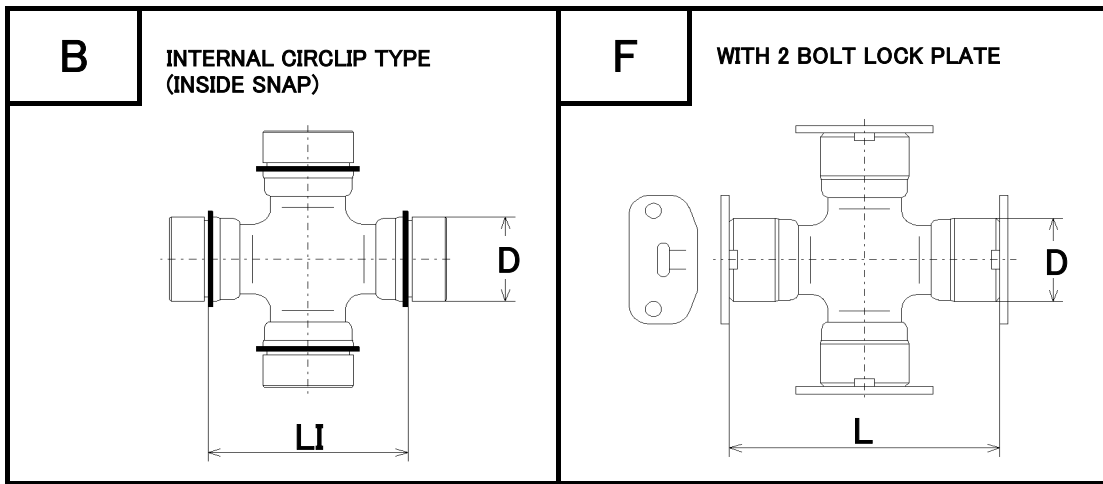

UNIVERSAL JOINT TYPE & MEASUREMENT SYSTEM

L : (ASSY SIZE)
D : (CASE SIZE)
L' : (ASSY SIZE-SD)
D' : (CASE SIZE-SD)

LI : (ASSY SIZE-INSIDE SNAP)
R : (ASSY SIZE-WING TYPE)
P : (HOLE PITCH)

Lubricator Types

- 0 : Lifetime lubrication
- 1 : Regular lube fitting on side of cross
- 2 : Regular lube fitting on end of bearing cup
- 3 : Angle lube fitting on center of cross
- 4 : Regular lube fitting on center of cross
- 5 : Dual lube fitting, regular lube on side of cross & angle lube on center of cross