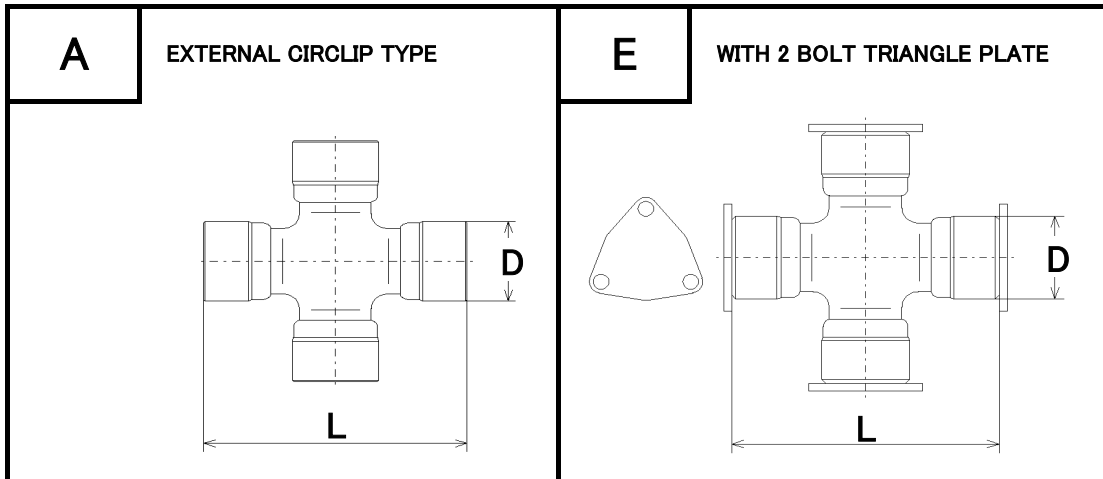

UNIVERSAL JOINT TYPE & MEASUREMENT SYSTEM

L : (ASSY SIZE)
D : (CASE SIZE)
L' : (ASSY SIZE-SD)
D' : (CASE SIZE-SD)

LI : (ASSY SIZE-INSIDE SNAP)
R : (ASSY SIZE-WING TYPE)
P : (HOLE PITCH)

Lubricator Types

- 0 : Lifetime lubrication
- 1 : Regular lube fitting on side of cross
- 2 : Regular lube fitting on end of bearing cup
- 3 : Angle lube fitting on center of cross
- 4 : Regular lube fitting on center of cross
- 5 : Dual lube fitting, regular lube on side of cross & angle lube on center of cross