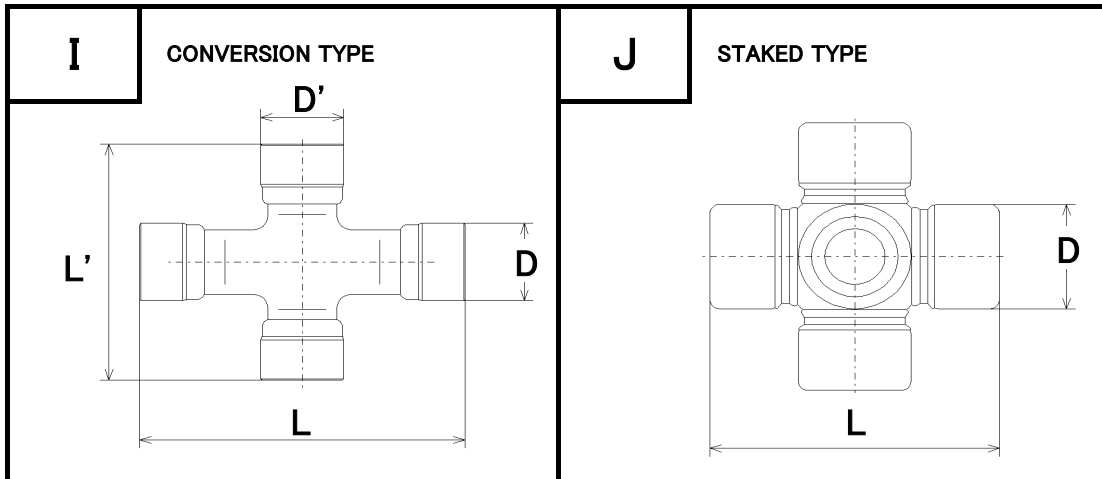

UNIVERSAL JOINT TYPE & MEASUREMENT SYSTEM

L : (ASSY SIZE)
D : (CASE SIZE)
L' : (ASSY SIZE-SD)
D' : (CASE SIZE-SD)

LI : (ASSY SIZE-INSIDE SNAP)
R : (ASSY SIZE-WING TYPE)
P : (HOLE PITCH)

Lubricator Types

- 0 : Lifetime lubrication
- 1 : Regular lube fitting on side of cross
- 2 : Regular lube fitting on end of bearing cup
- 3 : Angle lube fitting on center of cross
- 4 : Regular lube fitting on center of cross
- 5 : Dual lube fitting, regular lube on side of cross & angle lube on center of cross