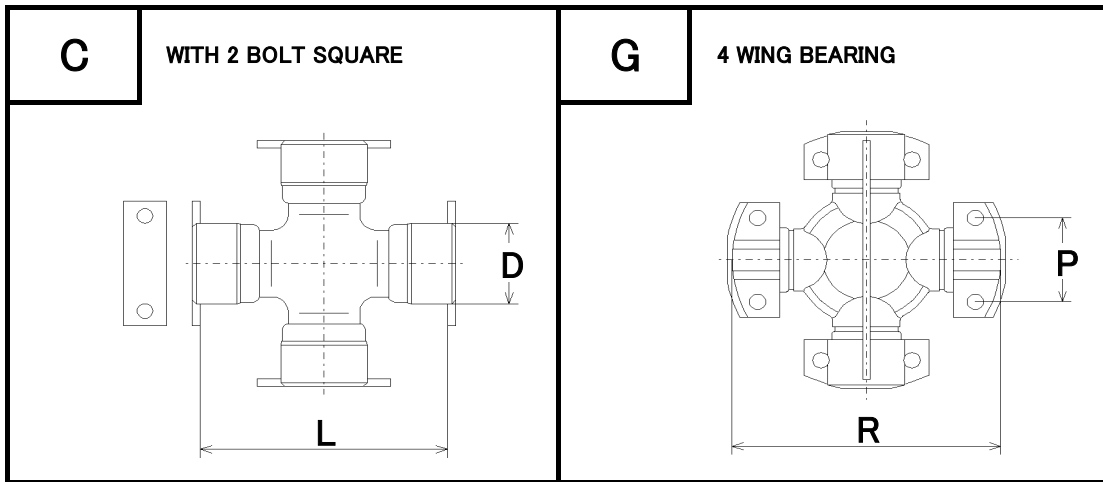

UNIVERSAL JOINT TYPE & MEASUREMENT SYSTEM

L : (ASSY SIZE)
D : (CASE SIZE)
L' : (ASSY SIZE-SD)
D' : (CASE SIZE-SD)

LI : (ASSY SIZE-INSIDE SNAP)
R : (ASSY SIZE-WING TYPE)
P : (HOLE PITCH)

Lubricator Types

- 0 : Lifetime lubrication
- 1 : Regular lube fitting on side of cross
- 2 : Regular lube fitting on end of bearing cup
- 3 : Angle lube fitting on center of cross
- 4 : Regular lube fitting on center of cross
- 5 : Dual lube fitting, regular lube on side of cross & angle lube on center of cross