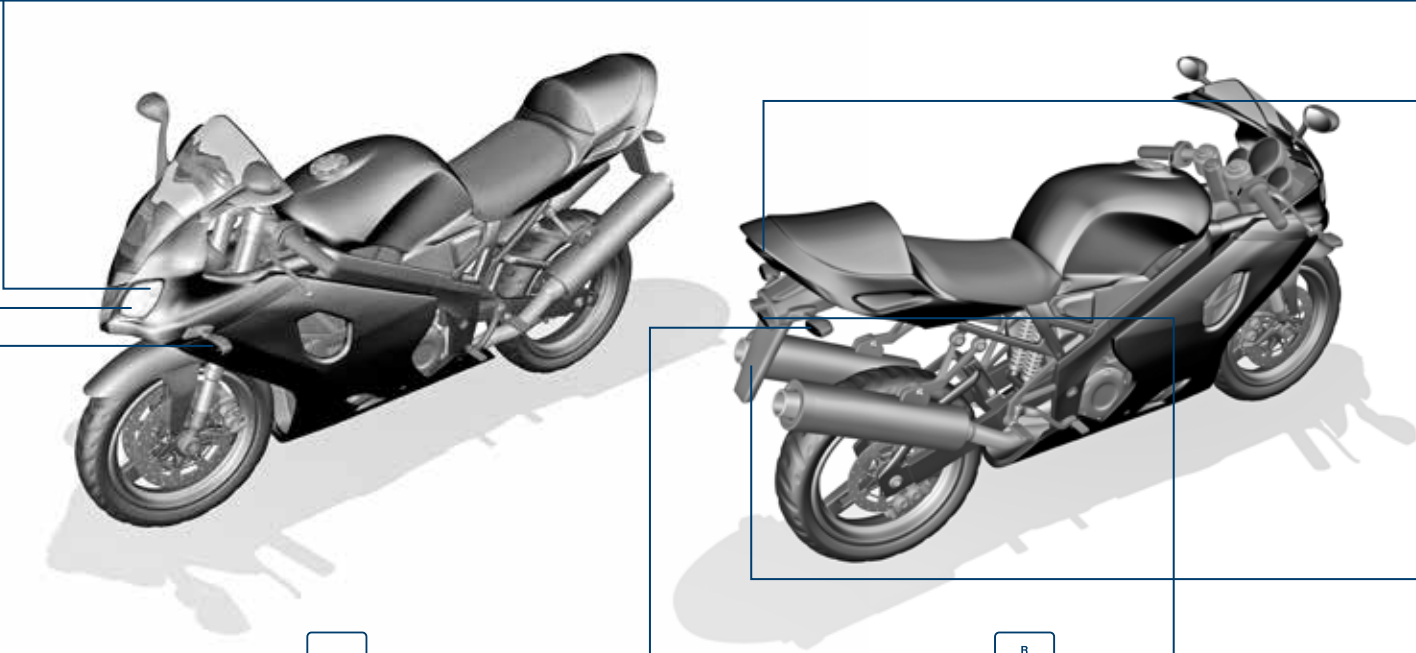

PRODUCT RANGE

Our wide selection of bulbs offers a huge variety. So the question of which bulb is suitable for which particular purpose often arises. Because we want to make the choice easier for you, we have put together a comparison of the most important features. So that motorcycles always have the right light for driving too!

Product image / Dimensions	Part Number	Voltage	Power	Base	Shape	Luminous flux (Lumens)	Content	Packaging	DOT	ECE	INMETRO	Features	
H1 	H1	12	55 W	P14.5s	T2.5	1550	1	C	■	■	■	Standard	
	H1P50	12	55 W	P14.5s	T2.5	1700	1	C	■	■	■	+ 50	
	H1LL	12	55 W	P14.5s	T2.5	1550	1	C	■	■	■	Long Life	
H3 	H3	12	55 W	PK22s	T3.25	1450	1	C	■	■	■	Standard	
	H3 35W	12	35 W	PK22s	T3.25	750	1	C				Standard	
	H3P50	12	55 W	PK22s	T3.25	1600	1	C				+ 50	
H4 (HS1, HB2, 9003, 1210) 	H4	12	60/55 W	P43t	T4.625	1650/1000	1	C	■	■		Standard	
	H4 35/35W	12	35/35 W	P43t	T4.625	825/525	1	C				Standard	
	H4 45/45W	12	45/45 W	P43t	T4.625		1	C				Standard	
	H4P50	12	60/55 W	P43t	T4.625		1	C		■	■	+ 50	
	H4HD	12	60/55 W	P43t	T4.625	1815/1100	1	C		■	■	Heavy Duty	
	H4 35/35W-DB	12	35/35 W	P43t	T4.625		1	C				Dark Blue	
H7 	H7	12	55 W	PX26d	T4.625	1350	1	C	■	■	■	Standard	
	H7P50	12	55 W	PX26d	T4.625	1560	1	C	■	■	■	+ 50	
	H7LL	12	55 W	PX26d	T4.625	1500	1	C	■	■	■	Long Life	
H8 	H8	12	55 W	PGJ19-1	T4	800	1	C	■	■		Standard	
	H8XE-DB	12	35 W	PGJ19-1	T4	550	1	C				Dark Blue