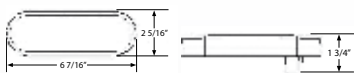

OVALS

LED or incandescent combination lights for displaying stop / brake, taillight and turn signals

Power Maxx™ 6" Oval LED with Grommet and Plug, Clear Lens
C562CATM - Shines Amber, Park/Turn
C562CRTM - Shines Red, Stop/Tail/Turn

- Grommet mount installation
- Housing and lens sonic welded to create a sealed light
- Accepts industry standard 3-prong plug
- Current draw: 0.2 Amps
- Diodes : 10