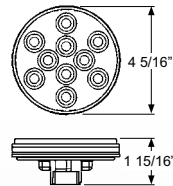

Power Maxx™ 4" Round LED

542BR - Red (Bulk, 10 pk)

542BA - Amber (Bulk, 10 pk)

- Grommet mount installation
- Housing and lens sonic welded to create a sealed light
- Accepts industry standard 3-prong plug
- Current draw: 0.2 Amps
- Diodes : 10

LED SUBMERSIBLE
POWER MAXX
ULTIMATE PERFORMANCE