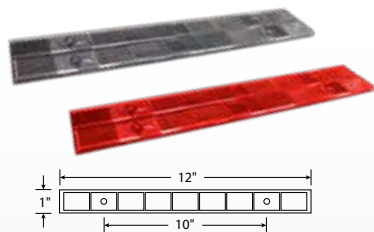

1" x 12" Conspicuity

T280C - Clear (UPC Label)

T280R - Red (UPC Label)

V280R - 4 pk Red (Shrink wrap)

- DOT and SAE compliant for reflective marking
- Surface mount using the adhesive backing or on 3¹⁵/₁₆" centers with two screws (screws not included)
- Hermetically sealed to keep out moisture and dirt
- Will not wrinkle, rip or bubble like tape

2 3/4" x 1 3/4" Rectangular Self-Adhesive

88BA - Amber

88BR - Red

- DOT and SAE compliant for reflective marking
- Permanent mount adhesive back
- Hermetically sealed to keep out moisture and dirt