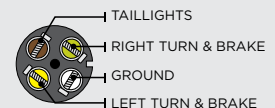

VEHICLE AND TRAILER WIRING CODES

IMPORTANT - Identify the wires on your vehicle and trailer by function only. Color coding is not standard among all manufacturers. Illustrations represent the rear views of the connectors.

VEHICLE SIDE

4 ROUND

TRAILER SIDE

4 ROUND

4 FLAT Y-HARNESS WIRING DIAGRAM

Time to wire up or rewire your trailer? A Y-Harness provides all the wire needed to get to every light on your trailer.