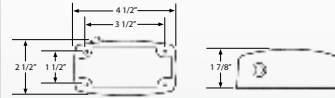

**4 1/2" INCANDESCENT Rectangular Utility
with On/Off Button
B450C**

- Surface mount installation
- Two-wire design
- Replacement bulb #1156
- Current draw: 1.70 Amps