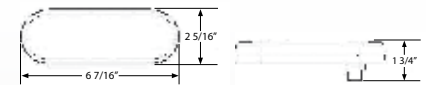

Power Maxx™ 6" Oval LED with Grommet and Plug
561BRK - Red (Bulk, 10 pk)

- Grommet mount installation
- Housing and lens sonic welded to create a sealed light
- Accepts industry standard 3-prong plug
- Current draw: 0.2 Amps
- Diodes : 10