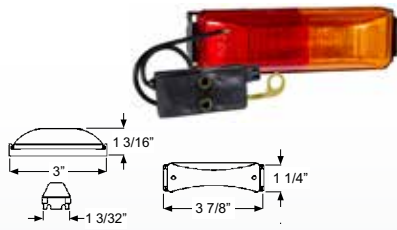

LED SUBMERSIBLE

Rectangular LED Running Board Light with Black Bracket and Plug

531BARK - Amber/Red (Bulk, 50 pk)

- Bracket mount installation on 3" centers
- Housing and lens sonic welded to create a sealed light
- Electronics sealed in epoxy to resist corrosion and moisture
- Current draw: 0.03 Amps
- Diodes : 6