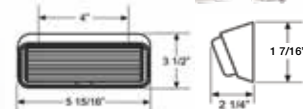

**6" Rectangular Exterior INCANDESCENT
with On/Off Switch
B393S**

- Surface mount installation
- Two-wire design
- Replacement bulb #1156
- Current draw: 1.70 Amps