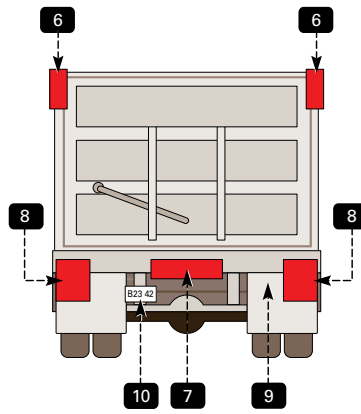

ADDITIONAL EQUIPMENT FOR TRAILERS EXCEEDING THE FOLLOWING PARAMETERS

LENGTH 9.1 M (30') OR LONGER

DESCRIPTION				MANDATORY REQUIREMENTS			
AREA	EQUIPMENT	(SAE LENS CODING)	FUNCTIONAL PURPOSE	QUANTITY	COLOR	LOCATION	HEIGHT MM (IN.) FROM THE GROUND
12A	INTERMEDIATE SIDE MARKER LAMPS	(P2 OR PC)	INDICATE PRESENCE OF A LONG VEHICLE	MINIMUM 2	YELLOW	EACH SIDE NEAR CENTER	380 (15) MINIMUM
12B	INTERMEDIATE SIDE REFLEX REFLECTORS	(A)	INDICATE PRESENCE OF A LONG VEHICLE	MINIMUM 2	YELLOW	EACH SIDE NEAR CENTER - FACING SIDEWARD	380-1530 (15-60)

TRUCK TRACTORS

DESCRIPTION			MANDATORY REQUIREMENTS				OPTIONS
AREA	CONSPICUITY TREATMENT	DOT CODE	QUANTITY	COLOR	LOCATION	HEIGHT MM (IN.) FROM THE GROUND	
13	REAR UPPER BODY MARKING	DOT-C, DOT-C2, DOT-C3, OR DOT-C4	EXACTLY 2 PAIRS OF 50 MM LONG STRIPS	WHITE	REAR UPPER CORNERS OF CAB - FACING REARWARD	AS HIGH AS PRACTICABLE EXCLUDING FAIRINGS	
14	REAR MARKING	DOT-C, DOT-C2, DOT-C3, OR DOT-C4	EXACTLY 2 SECTIONS OF MIN. 600 MM EACH	RED/WHITE	REAR - FACING REARWARD - ON FENDERS, ON MUD FLAPS BRACKETS, OR WITHIN 50 MM BELOW OF THE TOP OF MUD FLAPS	AS HORIZONTAL AS PRACTICABLE AND NOT HIGHER THAN 1525 MM FROM THE GROUND	IF MUD FLAPS NOT USED - ON THE CAB OR FRAME MOUNTED BRACKETS

IMPORTANT NOTE:

EVERY LAMP, REFLEX REFLECTOR, AND CONSPICUITY TREATMENT (DEVICE) MUST BE PERMANENTLY ATTACHED IN THE LOCATION SPECIFIED BELOW AND MUST COMPLY WITH ALL APPLICABLE REQUIREMENTS PRESCRIBED FOR IT BY **FMVSS/CMVSS 108**. THE FACE OF ANY DEVICE ON THE FRONT/REAR AND SIDES SHOULD BE, RESPECTIVELY PERPENDICULAR AND PARALLEL TO VEHICLE CENTERLINE, UNLESS IT IS PHOTOMETRICALLY CERTIFIED AT INSTALLATION ANGLE. NO PART OF THE VEHICLE SHALL PREVENT ANY DEVICE FROM MEETING ITS PRESCRIBED REQUIREMENTS UNLESS AN AUXILIARY DEVICE MEETING ALL PRESCRIBED REQUIREMENTS IS INSTALLED.

IN CANADA: MANUFACTURERS AND IMPORTERS OF VEHICLES MUST HAVE THE PROPER CERTIFICATION TEST RECORDS DEMONSTRATING COMPLIANCE OF LIGHTING COMPONENTS WITH ALL PRESCRIBED REQUIREMENTS.