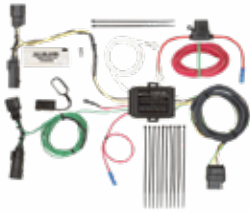

**LINCOLN**

MKC	2015-19
-----	---------

**40695**

**FORD**

Edge

2011-14

Includes short-proof power converter

**40734**