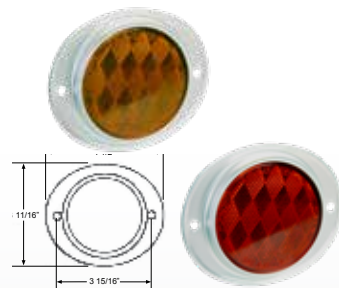

Oval Aluminum
B888A - Amber
B888R - Red
T888BA - Amber (UPC Label)(Bulk, 10 pk)
T888BR - Red (UPC Label)(Bulk, 10 pk)
888BA - Amber (Bulk, 100 pk)
888BR - Red (Bulk, 100 pk)

- Surface mount installation
- Rustproof aluminum housing
- Mounting hardware not included