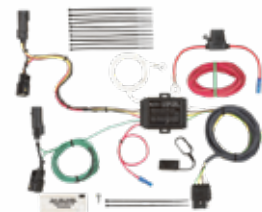

40514

FORD

Escape 2013-16

Includes short-proof power converter

40524

NEW 2019

FORD

Escape 2017-19

Includes short-proof power converter