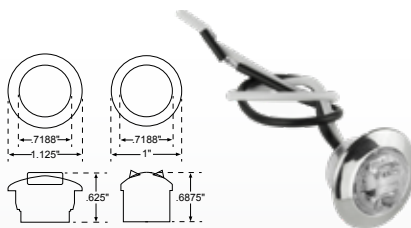

3/4" LED Round with Chrome Flange
534CCK - White (Bulk, 50 pk)

- Hardwire design prevents lamp-plug failures and corrosion
- Wire length, 6 inches
- Can be used as utility, step well or cabinet lights
- Easy installs into any 3/4" opening
- Current draw: 0.02 Amps
- Diodes : 1

LED SUBMERSIBLE