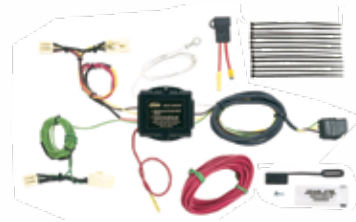

41415

CHEVROLET

Aveo (5 door)(hatchback)

2004-11

Includes short-proof power converter