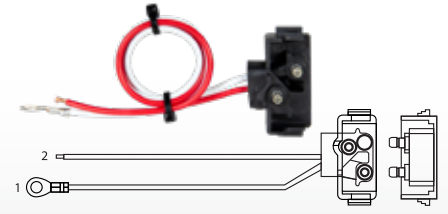

90° Stop and Turn Plug
938761 (Bulk, 50 pk)