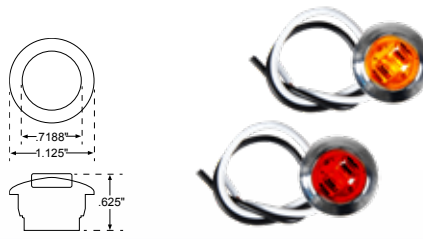

3/4" Round LED with Chrome Flange

- **534CAK** - Amber
- **534CRK** - Red

- Hardwire design prevents lamp-plug failures and corrosion
- Wire length, 6 inches
- Can be used as ID lights (3 required), utility, step well or cabinet lights
- Easily installs into any 3/4" opening
- Current draw: 0.02 Amps
- Diodes : 1

PC2 RATED LED SUBMERSIBLE