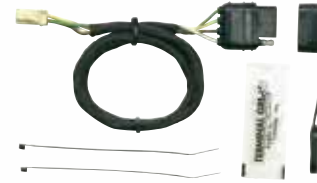

40445

FORD / MAZDA

Escape (w/ tow pkg)

2001-04

Tribute (w/ tow pkg)

2001-04