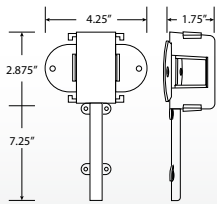

BRACKETS PLUGS GROMMETS

Fender Bracket Kit - Black
93721 (Bulk, 50 pk)