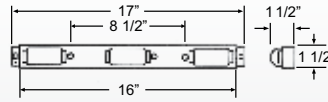

Stainless Steel INCANDESCENT Sealed Identification Light Bar

3483BR - Red

- Surface mount installation
- Stainless steel base mounted with 3 sealed lights
- 50" single-wire grounds through mounting hardware
- Current draw: 1.1 Amps