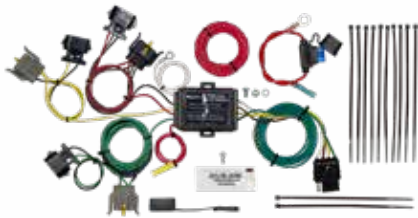

2011-15

Includes short-proof power converter

**PLUG-IN SIMPLE!®**  
**WIRING KITS PIONEERED**  
**BY HOPKINS IN 1986**

**40315**

**FORD / MAZDA / MERCURY**

Escape (Early 2004)	2001-04
Explorer (amber turn signal)	1995-01
Econoline Van	1992-94
Tribute	2001-03
Mountaineer	1997-01