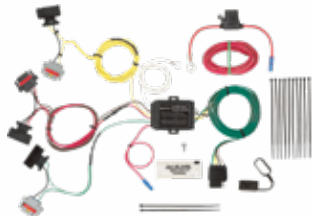

42435

CHRYSLER

PT Cruiser

2001-10

Includes short-proof power converter