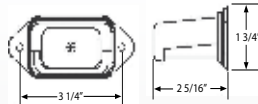

INCANDESCENT Hooded Surface Mount

174B (Bulk, 20 pk)

- Surface mount installation using stainless steel bracket
- Single wire design grounds through the mounting hardware
- Replacement bulb #194
- Current draw: 0.35 Amps