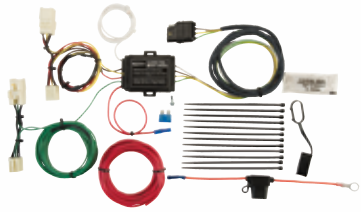

41985

SCION

Scion XD

2008-14

Includes short-proof power converter