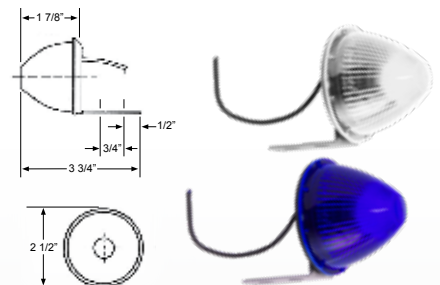

2 1/2" Beehive INCANDESCENT with Bracket
B666C - Clear
B666BL - Blue

- Mounts with included right angle bracket
- Acrylic lens snaps onto ABS housing
- Single-wire design grounds through the mounting hardware
- Current draw: 0.35 Amps
- Replacement bulb #67