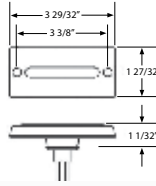

**B486CRK - 6 pk Red**  
**B486R - Red**  
**486BR - Red** (Bulk, 50 pk)

LED SUBMERSIBLE

**Rectangular LED with Grommet**  
**C535A - Amber**  
**C535R - Red**

- Surface mount installation on 3" centers
- Also functions as identification light
- Two-wire design
- Current draw: 0.02 Amps
- Diodes : 2