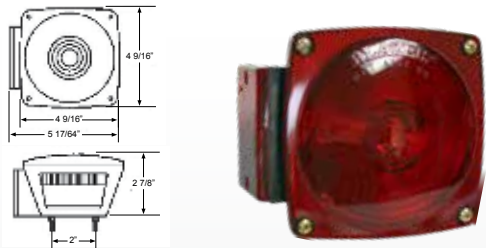

SUBMERSIBLE

Combination INCANDESCENT - Under 80", Left Hand C81

- 7 functions: Stop, Turn, Tail, Rear Clearance, Rear Reflex, Side Marker and License Plate Illuminator
- Stud mount installation
- Light life prolonged by "Belljar Principal" design requiring no seals or adhesives
- Acrylic lens with gasket creates air pocket, preventing water from corroding bulb
- Current draw: 3.5 Amps
- Replacement bulbs #168 and #1157