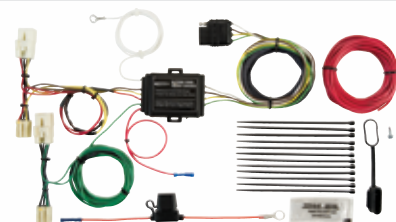

43994

HYUNDAI
Genesis Coupe (2 door)

2010-16

Includes short-proof power converter