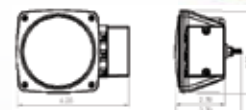

PATENTED

Smart Light™ INCANDESCENT Submersible - Over and Under 80", Right Hand 69503S

- Includes taillight quick connector
- 10-year warranty
- 7 functions: Stop, Turn, Tail, Rear Clearance, Rear Reflex, Side Marker and Side Reflex
- Stud mount installation
- Current draw: 3.5 Amps