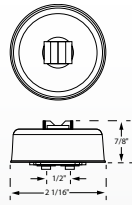

2" Round

PC2 RATED LED SUBMERSIBLE

2" Round LED

507BA - Amber (Bulk, 50 pk)

507BR - Red (Bulk, 50 pk)

- Housing and lens sonic welded to create a sealed light
- Electronics sealed in epoxy to resist corrosion and moisture
- Accepts industry standard 2-prong plug
- Current draw: 0.05 Amps
- Diodes : 5