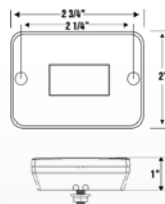

Rectangular INCANDESCENT with Reflex

B423A - Amber

T423BA - Amber (Bulk, 5 pk)

423BA - Amber (Bulk, 50 pk)

B423R - Red

423BR - Red (Bulk, 50 pk)

- Stud mount installation
- Replaceable lens
- Single-wire design grounds through the mounting hardware
- Current draw: 0.3 Amps
- Replacement bulb #194