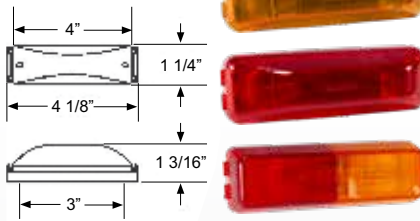

PC2 RATED SUBMERSIBLE

Rectangular INCANDESCENT, Sealed

B488A - Amber
B488R - Red
T488BA - Amber (Bulk, 5 pk)
T488BR - Red (Bulk, 5 pk)
488BAR - Amber / Red (Bulk, 50 pk)

- For use with bracket that mounts on 3" centers
- Sealed light - PC lens and ABS housing are sonic welded
- Current draw: 0.7 Amps