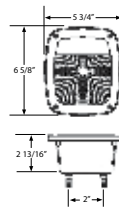

Universal Combination INCANDESCENT with Reverse and License Plate Light

B99SW

- 6 function: Stop, Turn, Tail, Rear Clearance, Rear Reflector, License Plate Illuminator and Back Up
- Left or right hand side replacement light
- Surface mount installation - Unique black plate design allows for numerous stud positions to fit all applications
- ABS housing and durable acrylic lens protect against corrosion
- Current draw: 3.5 Amps
- Replacement bulbs #1156 and #2057