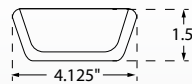

**INCANDESCENT Interior with On/Off Switch
396SB (Bulk, 10 pk)**

- Surface mount installation
- Two-wire design
- Replacement bulb #921
- Current draw: 1.70 Amps