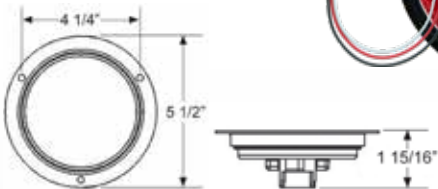

Power Maxx™ 4" Round LED with Grommet and Plug
C542RTM

- Grommet mount installation
- Housing and lens sonic welded to create a sealed light
- Accepts industry standard 3-prong plug
- Current draw: 0.2 Amps
- Diodes : 6

LED SUBMERSIBLE
POWER MAXX
ULTIMATE PERFORMANCE