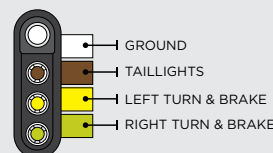

VEHICLE AND TRAILER WIRING CODES

IMPORTANT - Identify the wires on your vehicle and trailer by function only. Color coding is not standard among all manufacturers. Illustrations represent the rear views of the connectors.

VEHICLE SIDE

4 ROUND

TRAILER SIDE

4 FLAT

4 FLAT Y-HARNESS WIRING DIAGRAM

Time to wire up or rewire your trailer? A Y-Harness provides all the wire needed to get to every light on your trailer.