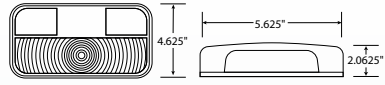

RV INCANDESCENT with Reflex

B1002R - Red - Stop/Tail/Turn

- Surface mount installation
- ABS housing and durable acrylic lens protect against corrosion
- Three-wire design
- Current draw: 3.5 Amps
- Replacement bulb #1157