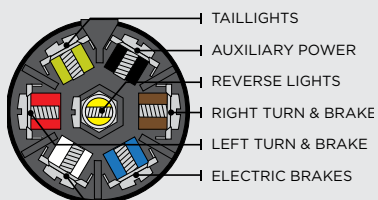

7 BLADE (RV STANDARD)