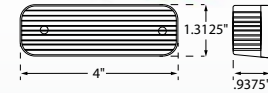

Rectangular INCANDESCENT
B427A - Amber
B427R - Red

- Surface mount installation on 3" centers
- Acrylic lens snaps onto ABS housing
- Single-wire design grounds through the mounting hardware
- Current draw: 0.35 Amps
- Replacement bulb #194