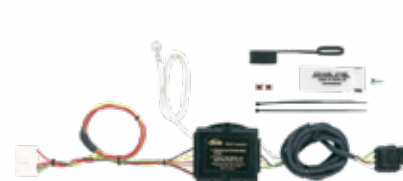

43270

ACURA

MDX

2014-19

Includes short-proof power converter