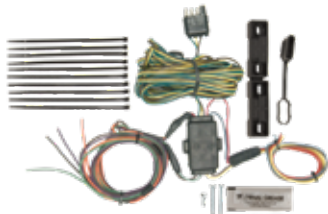

TRADITIONAL SPLICE-IN DIODES

Universal Towed Vehicle Wiring Kit 55999

- Includes diode pack for proper taillight and turn signal power
- Includes dielectric grease, dust covers and mounting brackets
- 5.0 Amp capacity