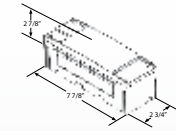

Low-Profile INCANDESCENT - Over and Under 80", Left Hand

B80

80B (Bulk, 12 pk)

- 8 functions: Stop, Turn, Tail, Rear Clearance, Rear Reflex, Side Marker, Side Reflex and License Plate Illuminator
- Replacement lights for C6288 trailer light kit
- Sealed capsule prevents premature bulb failure and corrosion
- Current draw: 3.5 Amps
- Replacement bulbs #194 and #1157

SUBMERSIBLE