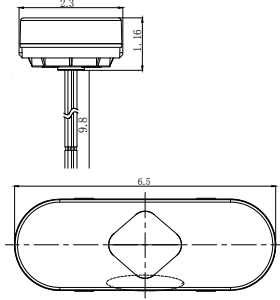

**Power Maxx™ 6" Oval LED with Chrome Bezel
C563RTM**

563BRK (Bulk, 10 pk)

- Surface mount installation - chrome bezel snaps onto black flange
- Housing and lens sonic welded to create a sealed light
- Three-wire design
- Current draw: 0.2 Amps
- Diodes : 10

LED SUBMERSIBLE
POWER MAXX
ULTIMATE PERFORMANCE