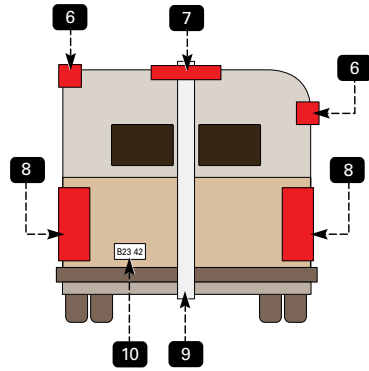

ADDITIONAL EQUIPMENT FOR TRAILERS EXCEEDING THE FOLLOWING PARAMETERS

LENGTH 9.1 M (30') OR LONGER

DESCRIPTION				MANDATORY REQUIREMENTS			
AREA	EQUIPMENT	(SAE LENS CODING)	FUNCTIONAL PURPOSE	QUANTITY	COLOR	LOCATION	HEIGHT MM (IN.) FROM THE GROUND
12A	INTERMEDIATE SIDE MARKER LAMPS	(P2 OR PC)	INDICATE PRESENCE OF A LONG VEHICLE	MINIMUM 2	YELLOW	EACH SIDE NEAR CENTER	380 (15) MINIMUM
12B	INTERMEDIATE SIDE REFLEX REFLECTORS	(A)	INDICATE PRESENCE OF A LONG VEHICLE	MINIMUM 2	YELLOW	EACH SIDE NEAR CENTER - FACING SIDEWARD	380-1530 (15-60)

TRUCK TRACTORS

DESCRIPTION			MANDATORY REQUIREMENTS				OPTIONS
AREA	CONSPICUITY TREATMENT	DOT CODE	QUANTITY	COLOR	LOCATION	HEIGHT MM (IN.) FROM THE GROUND	
13	REAR UPPER BODY MARKING	DOT-C, DOT-C2, DOT-C3, OR DOT-C4	EXACTLY 2 PAIRS OF 50 MM LONG STRIPS	WHITE	REAR UPPER CORNERS OF CAB - FACING REARWARD	AS HIGH AS PRACTICABLE EXCLUDING FAIRINGS	
14	REAR MARKING	DOT-C, DOT-C2, DOT-C3, OR DOT-C4	EXACTLY 2 SECTIONS OF MIN. 600 MM EACH	RED/WHITE	REAR - FACING REARWARD - ON FENDERS, ON MUD FLAPS BRACKETS, OR WITHIN 50 MM BELOW OF THE TOP OF MUD FLAPS	AS HORIZONTAL AS PRACTICABLE AND NOT HIGHER THAN 1525 MM FROM THE GROUND	IF MUD FLAPS NOT USED - ON THE CAB OR FRAME MOUNTED BRACKETS

IMPORTANT NOTE:

EVERY LAMP, REFLEX REFLECTOR, AND CONSPICUITY TREATMENT (DEVICE) MUST BE PERMANENTLY ATTACHED IN THE LOCATION SPECIFIED BELOW AND MUST COMPLY WITH ALL APPLICABLE REQUIREMENTS PRESCRIBED FOR IT BY **FMVSS/CMVSS 108**. THE FACE OF ANY DEVICE ON THE FRONT/REAR AND SIDES SHOULD BE, RESPECTIVELY PERPENDICULAR AND PARALLEL TO VEHICLE CENTERLINE, UNLESS IT IS PHOTOMETRICALLY CERTIFIED AT INSTALLATION ANGLE. NO PART OF THE VEHICLE SHALL PREVENT ANY DEVICE FROM MEETING ITS PRESCRIBED REQUIREMENTS UNLESS AN AUXILIARY DEVICE MEETING ALL PRESCRIBED REQUIREMENTS IS INSTALLED.

IN CANADA: MANUFACTURERS AND IMPORTERS OF VEHICLES MUST HAVE THE PROPER CERTIFICATION TEST RECORDS DEMONSTRATING COMPLIANCE OF LIGHTING COMPONENTS WITH ALL PRESCRIBED REQUIREMENTS.