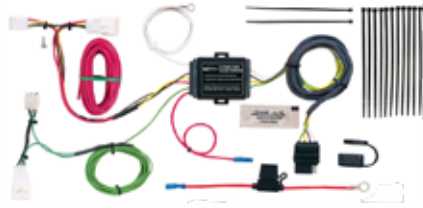

41915
LEXUS
CT200H 2010-16
HS 250H 2010-16

Includes short-proof power converter