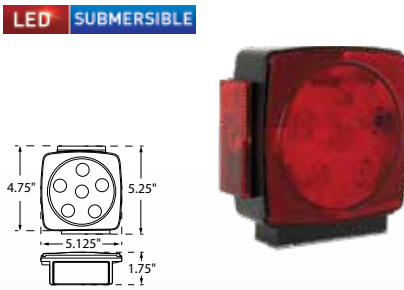

Power Maxx™ LED Combination - Under 80\", Left Hand

C7483RTM

- 7 functions: Stop, Turn, Tail, Rear Clearance, Rear Reflex, Side Marker and License Plate Illuminator
- Side or back mounting options
- Electronics sealed in epoxy to resist corrosion and moisture
- Current draw: 0.4 Amps
- Diodes : 9

LED SUBMERSIBLE