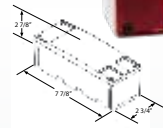

Power Maxx™ LED Low-Profile - Over and Under 80", Right Hand

C7298TM

7298B (Bulk, 12 pk)

- 6 functions: Stop, Turn, Tail, Rear Clearance, Rear Reflex, Side Marker
- Electronics sealed in epoxy to resist corrosion and moisture
- Surface mounts on 2" or 4" mounting centers
- Current draw: 0.5 Amps
- Diodes : 8

SUBMERSIBLE