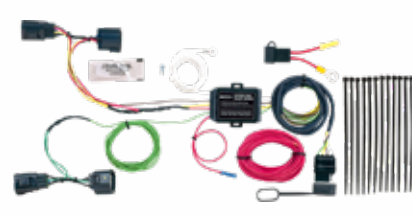

40554

FORD

Focus (Hatchback)(5 door) 2012-14

Includes short-proof power converter