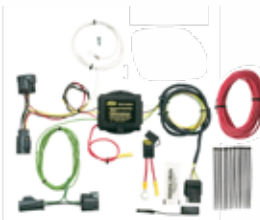

42485

DODGE / JEEP

Nitro

Liberty

2007-12

2008-12

Includes short-proof power converter