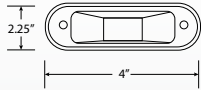

LED Surface Mount

158B (Bulk, 24 pk)

- Surface mount installation
- Sonic welded housing and lens create a sealed light
- Two-wire design
- Current draw: 0.07 Amps
- Diodes : 10

LED SUBMERSIBLE