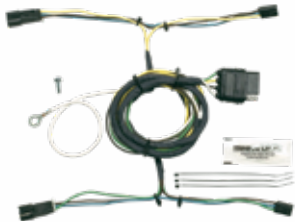

Encore 2013-16

Includes short-proof power converter

41304

**CHEVROLET**

Captiva 2012-15

Includes short-proof power converter

41305

**CHEVROLET / GMC**