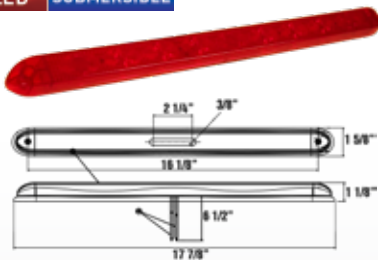

## LED Identification Light Bar, Sealed - P2 C3490R

3490R (Bulk, 10 pk)

- Surface mount installation
- Electronics sealed in epoxy to resist corrosion and moisture
- 6" Two-wire design
- Current draw: 0.3 Amps
- Diodes : 3