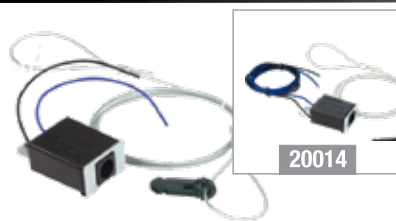

20014

PATENTED

Break-Away Switch

20005 / 20010 (Bulk, No UPC)

- Durable pin and vehicle hook-up cable
- Weatherproof design
- Length, 7 inches

20014 (Bulk, No UPC)

- Length, 44 inches