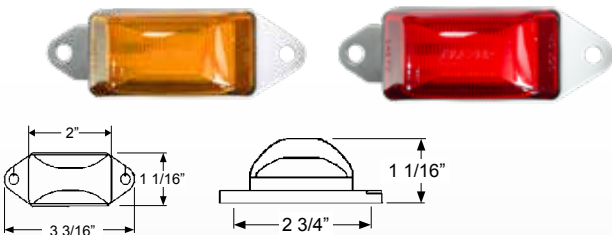

LED SUBMERSIBLE

Rectangular LED

CW1586A - Amber
CW1586R - Red

- Surface, ear mount base on 2 3/4" centers
- Housing and lens are sonic welded to create a sealed light
- Current draw: 0.05 Amps
- Diodes : 2