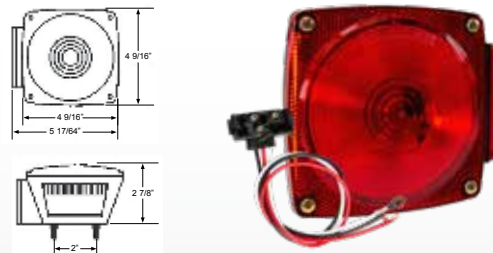

Quick Connect Combination INCANDESCENT - Under 80", Right Hand 93QB

1. **93QB** (Bulk, 50 pk)
2. 6 functions: Stop, Turn, Tail, Rear Clearance, Rear Reflex, Side Marker and License Plate Illuminator
   - Stud mount installation
   - ABS housing and durable acrylic lens protect against corrosion
   - Current draw: 3.5 Amps
   - Replacement bulbs #168 and #1157