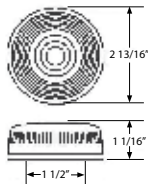

2 3/4" Round INCANDESCENT

B827A - Amber
B827R - Red

- Surface mount installation
- Acrylic lens snaps onto ABS housing
- Single-wire design grounds through the mounting hardware
- Current draw: 0.35 Amps