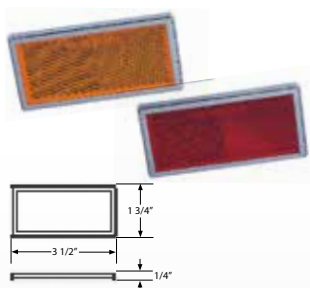

3 1/2" Rectangular Self-Adhesive with Chrome Bezel
168SA - Amber
168SR - Red

- Chrome plated bezel
- Permanent mount adhesive back
- Durable acrylic lens