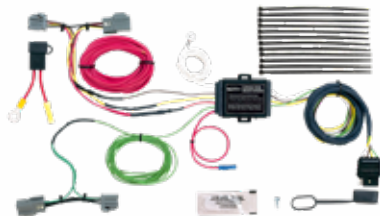

40545

FORD

Focus (sedan) 2012-17

Includes short-proof power converter