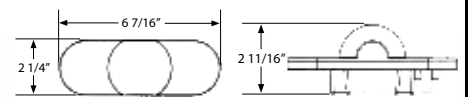

6" Oval LED Midturn Signal

529BA (Bulk, 10 pk)

- Grommet mount installation
- Housing and lens are sonic welded to create a sealed light
- Accepts industry standard 3-prong plug
- Current draw: 0.25 Amps
- Diodes : 9