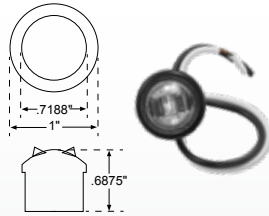

## 3/4" LED Round Utility Light

LED SUBMERSIBLE

**3/4" LED Round with Grommet**  
**C1534BCK - White** (Blister pack)  
**C534BCK - White** (Polybag)  
**534BCK - White** (Bulk, 50 pk)

- Hardwire design prevents lamp-plug failures and corrosion
- Wire length, 6 inches
- Can be used as utility, step well or cabinet lights
- Easy installs into any 3/4" opening
- Current draw: 0.02 Amps
- Diodes : 1