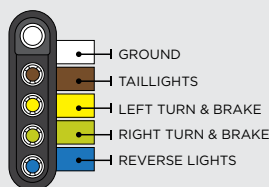

VEHICLE AND TRAILER WIRING CODES

IMPORTANT - Identify the wires on your vehicle and trailer by function only. Color coding is not standard among all manufacturers. Illustrations represent the rear views of the connectors.

VEHICLE SIDE

4 ROUND

TRAILER SIDE

5 FLAT

4 FLAT Y-HARNESS WIRING DIAGRAM

Time to wire up or rewire your trailer? A Y-Harness provides all the wire needed to get to every light on your trailer.