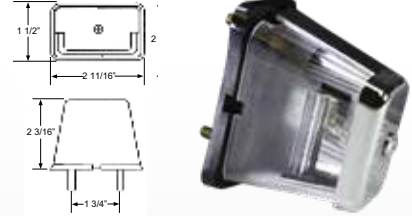

# LICENSE

For illuminating the license plate area

**Stud Mount**

**LED SUBMERSIBLE**

**LED Hooded Stud Mount C168**

- Stud mount installation
- Single wire design grounds through the mounting hardware
- Chrome plated housing with clear lens
- Current draw: 0.05 Amps
- Diodes : 5