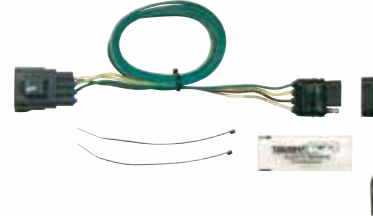

40345

FORD / LINCOLN / MERCURY

Explorer	2006-10
Aviator	2006
Mountaineer	2006-10