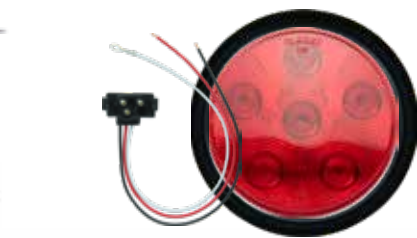

Power Maxx™ 4" Round LED with Grommet and Plug
C542RTM

- Grommet mount installation
- Housing and lens sonic welded to create a sealed light
- Accepts industry standard 3-prong plug
- Current draw: 0.2 Amps
- Diodes : 6

LED SUBMERSIBLE
POWER MAXX
ULTIMATE PERFORMANCE