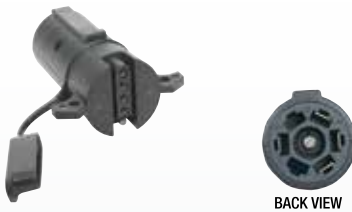

7 Blade to 5 Flat 47375 / 47375B (Bulk, 20 pk)

- For use with marine trailers equipped with surge brakes
- Includes dust cover