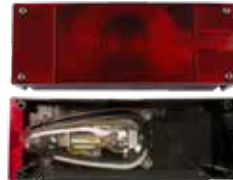

Low-Profile INCANDESCENT - Over and Under 80", Left Hand

B80

80B (Bulk, 12 pk)

- 8 functions: Stop, Turn, Tail, Rear Clearance, Rear Reflex, Side Marker, Side Reflex and License Plate Illuminator
- Replacement lights for C6288 trailer light kit
- Sealed capsule prevents premature bulb failure and corrosion
- Current draw: 3.5 Amps
- Replacement bulbs #194 and #1157

SUBMERSIBLE