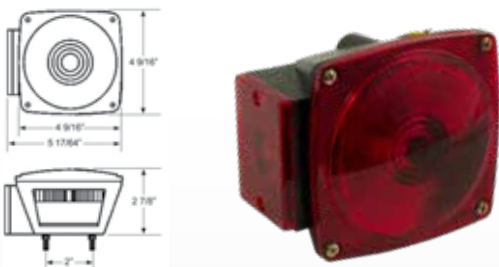

Combination INCANDESCENT - Under 80", Left Hand B83

1. **T83B** (UPC Label)(Bulk, 2 pk)
2. 7 functions: Stop, Turn, Tail, Rear Clearance, Rear Reflex, Side Marker and License Plate Illuminator
   - Stud mount installation
   - ABS housing and durable acrylic lens protect against corrosion
   - Current draw: 3.5 Amps
   - Replacement bulbs #168 and #1157