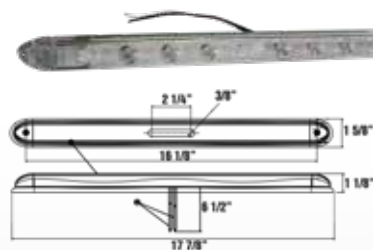

LED Identification Light Bar, Clear Lens, Sealed - P2 3490CR - Shines Red

(Bulk, 10 pk)

- Surface mount installation
- Electronics sealed in epoxy to resist corrosion and moisture
- 6" Two-wire design
- Current draw: 0.3 Amps
- Diodes : 3

LED SUBMERSIBLE