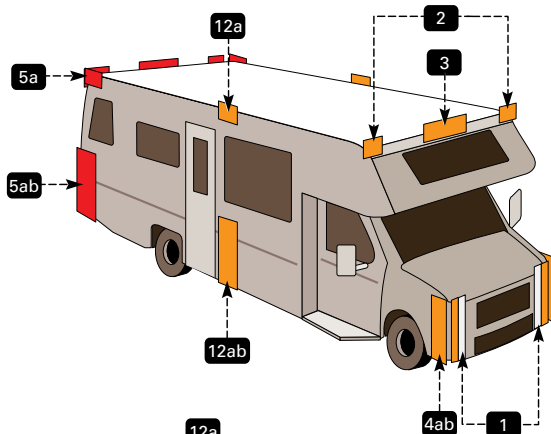

ADDITIONAL EQUIPMENT FOR TRAILERS EXCEEDING THE FOLLOWING PARAMETERS

LENGTH 9.1 M (30') OR LONGER

DESCRIPTION				MANDATORY REQUIREMENTS			
AREA	EQUIPMENT	(SAE LENS CODING)	FUNCTIONAL PURPOSE	QUANTITY	COLOR	LOCATION	HEIGHT MM (IN.) FROM THE GROUND
12A	INTERMEDIATE SIDE MARKER LAMPS	(P2 OR PC)	INDICATE PRESENCE OF A LONG VEHICLE	MINIMUM 2	YELLOW	EACH SIDE NEAR CENTER	380 (15) MINIMUM
12B	INTERMEDIATE SIDE REFLEX REFLECTORS	(A)	INDICATE PRESENCE OF A LONG VEHICLE	MINIMUM 2	YELLOW	EACH SIDE NEAR CENTER - FACING SIDEWARD	380-1530 (15-60)

TRUCK TRACTORS

DESCRIPTION			MANDATORY REQUIREMENTS				OPTIONS
AREA	CONSPICUITY TREATMENT	DOT CODE	QUANTITY	COLOR	LOCATION	HEIGHT MM (IN.) FROM THE GROUND	
13	REAR UPPER BODY MARKING	DOT-C, DOT-C2, DOT-C3, OR DOT-C4	EXACTLY 2 PAIRS OF 50 MM LONG STRIPS	WHITE	REAR UPPER CORNERS OF CAB - FACING REARWARD	AS HIGH AS PRACTICABLE EXCLUDING FAIRINGS	
14	REAR MARKING	DOT-C, DOT-C2, DOT-C3, OR DOT-C4	EXACTLY 2 SECTIONS OF MIN. 600 MM EACH	RED/WHITE	REAR - FACING REARWARD - ON FENDERS, ON MUD FLAPS BRACKETS, OR WITHIN 50 MM BELOW OF THE TOP OF MUD FLAPS	AS HORIZONTAL AS PRACTICABLE AND NOT HIGHER THAN 1525 MM FROM THE GROUND	IF MUD FLAPS NOT USED - ON THE CAB OR FRAME MOUNTED BRACKETS

IMPORTANT NOTE:

EVERY LAMP, REFLEX REFLECTOR, AND CONSPICUITY TREATMENT (DEVICE) MUST BE PERMANENTLY ATTACHED IN THE LOCATION SPECIFIED BELOW AND MUST COMPLY WITH ALL APPLICABLE REQUIREMENTS PRESCRIBED FOR IT BY **FMVSS/CMVSS 108**. THE FACE OF ANY DEVICE ON THE FRONT/REAR AND SIDES SHOULD BE, RESPECTIVELY PERPENDICULAR AND PARALLEL TO VEHICLE CENTERLINE, UNLESS IT IS PHOTOMETRICALLY CERTIFIED AT INSTALLATION ANGLE. NO PART OF THE VEHICLE SHALL PREVENT ANY DEVICE FROM MEETING ITS PRESCRIBED REQUIREMENTS UNLESS AN AUXILIARY DEVICE MEETING ALL PRESCRIBED REQUIREMENTS IS INSTALLED.

IN CANADA: MANUFACTURERS AND IMPORTERS OF VEHICLES MUST HAVE THE PROPER CERTIFICATION TEST RECORDS DEMONSTRATING COMPLIANCE OF LIGHTING COMPONENTS WITH ALL PRESCRIBED REQUIREMENTS.