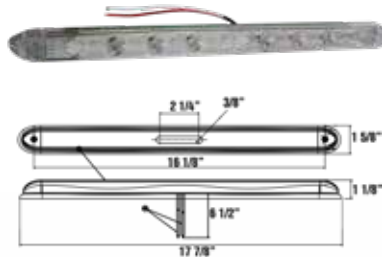

LED Low-Profile Back-Up Light Bar

3491C (Bulk, 10 pk)

- Surface mount installation
- Housing and lens sonic welded to create a sealed light
- Current draw: .1 Amps
- Diodes : 9

LED SUBMERSIBLE