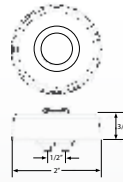

LED SUBMERSIBLE

2" Round LED

506BA - Amber (Bulk, 50 pk)

506BR - Red (Bulk, 50 pk)

- Housing and lens sonic welded to create a sealed light
- Electronics sealed in epoxy to resist corrosion and moisture
- Accepts industry standard 2-prong plug
- Current draw: 0.05 Amps
- Diodes : 1