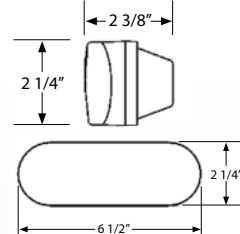

6" Oval INCANDESCENT

B85R - Red, Stop/Tail/Turn

T85BR - Red (UPC Label)(Bulk, 10 pk)

85BR - Red (Bulk, 100 pk)

- Grommet mount installation
- Resin housing and polycarbonate lens sonic welded to create a sealed light
- Accepts industry standard 3-prong plug
- Current draw: 3.0 Amps