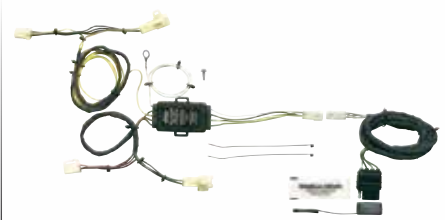

43415

TOYOTA

4-Runner

1996-02

Includes taillight converter