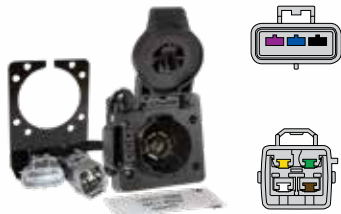

Includes short-proof power converter

**43384**

**TOYOTA MULTI-TOW®**

Sequoia (w/ tow pkg)	2003-04
----------------------	---------

**43385**

**TOYOTA MULTI-TOW®**

Tundra (w/ tow pkg)	2003-06
---------------------	---------