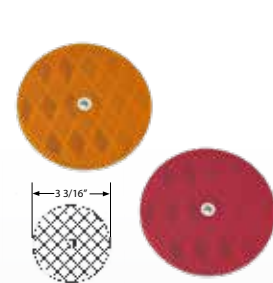

3 3/16" Round
68BA - Amber (Bulk, 50 pk)
68BR - Red (Bulk, 50 pk)

- Surface mount installation - mounts with screw through center hole
- Durable acrylic lens
- Mounting hardware (not included)