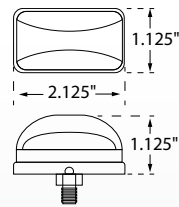

Rectangular LED

588BA - Amber (Bulk, 50 pk)

588BR - Red (Bulk, 50 pk)

- Stud mount installation
- Housing and lens are sonic welded to create a sealed light
- Single-wire design grounds through the mounting hardware
- Current draw: 0.05 Amps
- Diodes : 3

SUBMERSIBLE