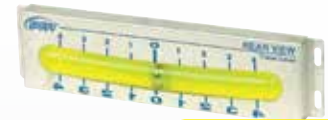

Includes 1 Stick-On Level for front-to-back leveling

Rear-View Level (Metal)
04115

- Levels trailer or fifth wheel from the driver's seat
- Mounts on front of trailer
- Easily seen from rear view mirror
- Indicates side-to-side leveling and front to back