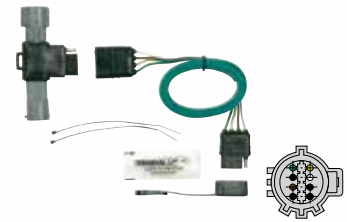

Includes short-proof power converter

**40324**

**LINCOLN**

MKZ	2013-19
-----	---------

Includes short-proof power converter

**40325**

**FORD / MERCURY**

Explorer	1996-97
Mountaineer	1996-97