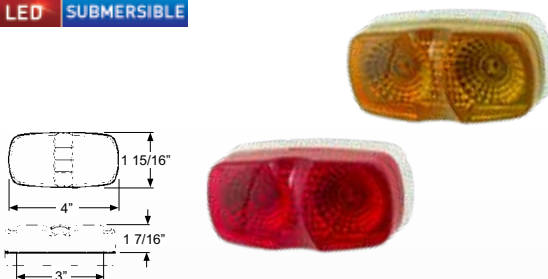

Rectangular LED
CW1544A - Amber
CW1544R - Red

- Surface mount installation on 3" centers
- Current draw: 0.05 Amps
- Diodes : 2

PC2 RATED