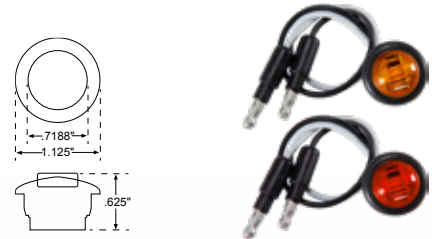

3/4" LED Round with Grommet and Bullet Connector

- **534BAK2B** - Amber (Bulk, 50 pk)
- **534BRK2B** - Red (Bulk, 50 pk)

- Hardwire design prevents lamp-plug failures and corrosion
- Wire length, 6 inches
- Can be used as ID lights (3 required), utility, step well or cabinet lights
- Easily installs into any 3/4" opening
- Current draw: 0.02 Amps
- Diodes : 1