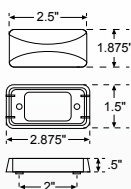

Rectangular LED with Chrome Bracket

CW1536A - Amber
CW1536R - Red

- Bracket mount on 2" centers
- Kit comes with bracket, gasket, bullet connector and mounting screws
- Electronics sealed in epoxy to resist corrosion and moisture
- Current draw: 0.05 Amps
- Diodes : 1

LED SUBMERSIBLE