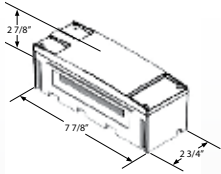

LED SUBMERSIBLE
POWER MAXX™
ULTIMATE PERFORMANCE

Power Maxx™ LED Low-Profile - Over and Under 80", Left Hand

C7288TM

7288B (Bulk, 12 pk)

- 7 functions: Stop, Turn, Tail, Rear Clearance, Rear Reflex, Side Marker and License Plate Illuminator
- Electronics sealed in epoxy to resist corrosion and moisture
- Surface mounts on 2" or 4" mounting centers
- Current draw: 0.5 Amps
- Diodes : 10

LED SUBMERSIBLE
POWER MAXX™
ULTIMATE PERFORMANCE