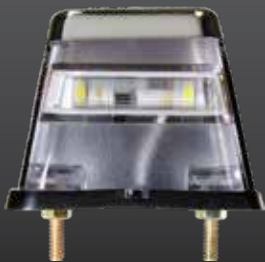

LICENSE

For illuminating the license plate area

Stud Mount

LED SUBMERSIBLE