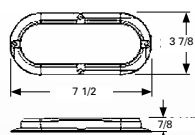

Power Maxx™ 6" Oval LED

C562ATM - Amber, Park/Turn

C562RTM - Red, Stop/Tail/Turn

563BA - Amber, Park/Turn (Bulk, 10 pk)

563BR - Red, Stop/Tail/Turn (Bulk, 10 pk)

- Surface mount installation
- Housing and lens sonic welded to create a sealed light
- Three-wire design
- Current draw: 0.2 Amps
- Diodes : 10