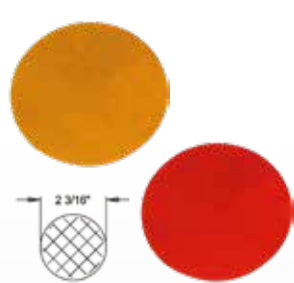

2 7/8" Round
89BA - Amber (Bulk, 25 pk)
89BR - Red (Bulk, 25 pk)

- Permanent mount adhesive back
- Durable acrylic lens