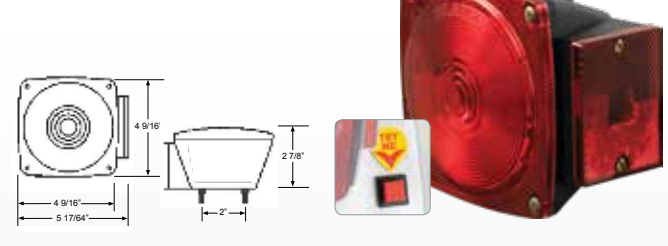

Power1™ LED Combination - Under 80", Right Hand C93PTM

- 6 functions: Stop, Turn, Tail, Rear Clearance, Rear Reflex and Side Marker
- Stud mount installation
- Electronics sealed in epoxy to resist corrosion and moisture
- Current draw: 0.26 Amps
- Diodes : 2

SUBMERSIBLE