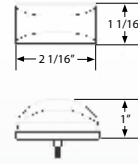

Rectangular INCANDESCENT, Sealed

B490A - Amber

490BA - Amber (Bulk, 50 pk)

- Stud mount installation
- Sealed light - PC lens and ABS housing sonic welded
- Single-wire design grounds through the mounting hardware
- Current draw: 0.3 Amps

LED SUBMERSIBLE