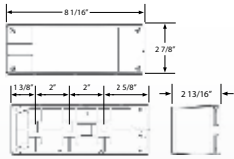

Low-Profile INCANDESCENT - Over and Under 80", Right Hand

97B (Bulk, 50 pk)

- 7 functions: Stop, Turn, Tail, Rear Clearance, Rear Reflex, Side Marker, Side Reflex
- Light life prolonged by "Belljar Principle" design requiring no seals or adhesives
- Current draw: 3.5 Amps
- Replacement bulbs #194 and #1157

SUBMERSIBLE