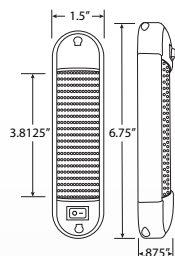

LED Interior with On/Off Switch C396S

- Surface mount installation
- Two-wire design
- 140 Lumens - offers a bright light that won't give off heat
- Current draw: 0.09 Amps

LED