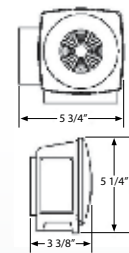

INCANDESCENT Submersible Combination - Over and Under 80\", Right Hand

B94

T94B (Bulk, 2 pk)

- 7 functions: Stop, Turn, Tail, Rear Clearance, Rear Reflex, Side Marker, Side Reflex
- Side or back mounting options
- Housing and lens sonic welded to create a sealed light
- Current draw: 3.5 Amps
- Replacement bulbs #194 and #1157

SUBMERSIBLE