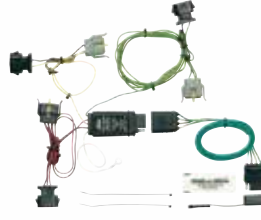

40605

FORD

Windstar	1995-98

Includes taillight converter