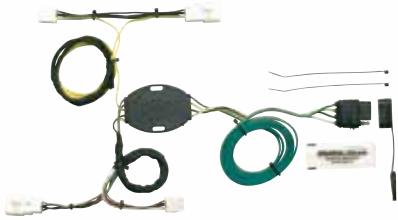

43455

TOYOTA

RAV 4

1996-00

Includes taillight converter