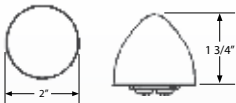

LED SUBMERSIBLE

2" Beehive LED with Grommet and Plug

505BAK - Amber (Bulk, 20 pk)

- Grommet mount installation
- Housing and lens sonic welded to create a sealed light
- Electronics sealed in epoxy to resist corrosion and moisture
- Accepts industry standard 2-prong plug
- Current draw: 0.05 Amps
- Diodes : 8