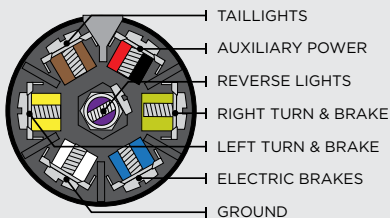

TRAILER SIDE

7 BLADE (SAE STANDARD)