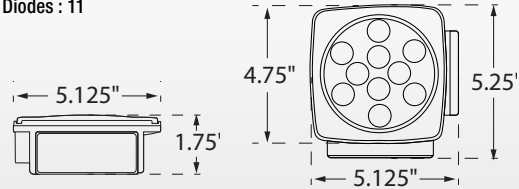

Power Maxx™ Anyside™ LED Combination - Under 80", Universal C789RTM

- 7 function left or right hand side replacement light: Stop, Turn, Tail, Rear Clearance, Rear Reflex, Side Marker and License Plate Illuminator
- Interchangeable side marker mounts on the left or right side of the light
- Housing and lens sonic welded to create a sealed light
- Current draw: 0.5 Amps
- Diodes : 11