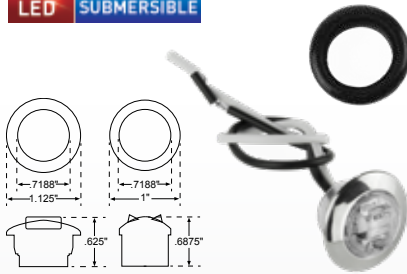

3/4" LED Round with Grommet and Chrome Flange
C534CK6 - 6 Pack White

- Hardwire design prevents lamp-plug failures and corrosion
- Wire length, 6 inches
- Can be used as utility, step well or cabinet lights
- Easy installs into any 3/4" opening
- Current draw: 0.02 Amps
- Diodes : 1

LED SUBMERSIBLE