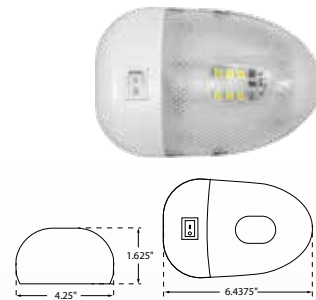

LED Interior with On/Off Switch 398SB (Bulk, 50 pk)

- Surface mount installation
- Two-wire design
- 6 high-power LEDs
- Current draw: 0.17 Amps