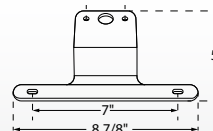

Universal Plastic License Bracket
B192 (Bulk, 12 pk)