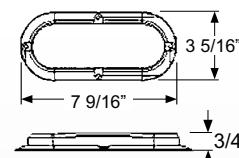

Power Maxx™ 6" Oval LED, Clear Lens

563CBAK - Shines Amber (Bulk, 10 pk)

563CBRK - Shines Red (Bulk, 10 pk)

- Surface mount installation
- Housing and lens sonic welded to create a sealed light
- Three-wire design
- Current draw: 0.2 Amps
- Diodes : 10