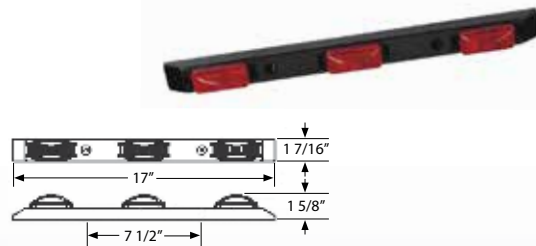

INCANDESCENT Identification Light Bar, Sealed

B3485R

3485BR (Bulk, 10 pk)

- Surface mount installation
- Black polycarbonate base mounted with 3 sealed lights
- 50" two-wire design
- Current draw: 1.1 Amps
- Replacement clearance lights #B4851