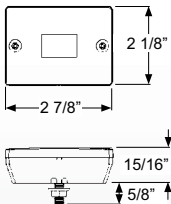

Rectangular LED with Reflex

CW523A - Amber

523BA - Amber (Bulk, 20 pk)

C523R - Red

523BR - Red (Bulk, 20 pk)

- Stud mount installation
- Two-wire design
- Current draw: 0.02 Amps
- Diodes : 1