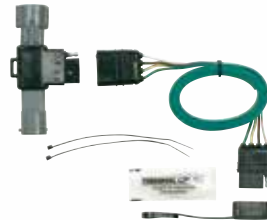

40415

FORD

Bronco

1987-88