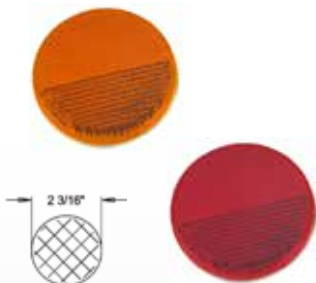

2 3/16" Round
58SA - Amber (Bulk, 100 pk)
58SR - Red (Bulk, 100 pk)

- Permanent mount adhesive back
- Durable acrylic lens