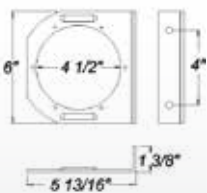

Steel Mounting Bracket for 4" Round Lights
92227 (Bulk, 10 pk)