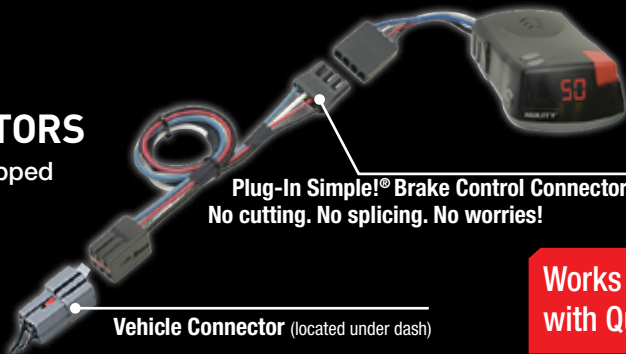

Plug-In Simple!<sup>®</sup> Brake Control Connectors  
No cutting. No splicing. No worries!

Works on brake controls  
with Quick-Connect plug

Vehicle Connector (located under dash)