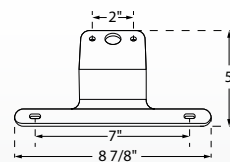

Universal Plastic License Bracket
T182B (Bulk, 10 pk)