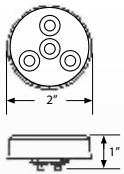

LED SUBMERSIBLE

2" Round LED

533BA - Amber (Bulk, 20 pk)

533BR - Red (Bulk, 20 pk)

- Housing and lens sonic welded to create a sealed light
- Electronics sealed in epoxy to resist corrosion and moisture
- Accepts industry standard 2-prong plug
- Current draw: 0.05 Amps
- Diodes : 4