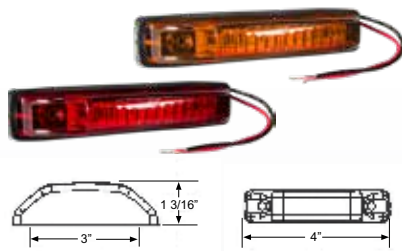

LED SUBMERSIBLE

Rectangular LED with Grommet
C535A - Amber
C535R - Red

- Surface mount installation on 3" centers
- Also functions as identification light
- Two-wire design
- Current draw: 0.02 Amps
- Diodes : 2

Rectangular INCANDESCENT with Reflex

B479A - Amber
B479R - Red

- Surface mount installation on 3 3/8" centers
- Sealed light - Acrylic lens and ABS housing are sonic welded
- Two-wire design
- Current draw: 0.3 Amps
- Twist-in bulb socket - Replacement bulb #194

Rectangular INCANDESCENT
B427A - Amber
B427R - Red

- Surface mount installation on 3" centers
- Acrylic lens snaps onto ABS housing
- Single-wire design grounds through the mounting hardware
- Current draw: 0.35 Amps
- Replacement bulb #194