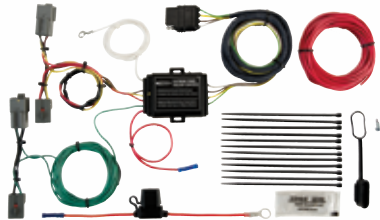

40504

FORD

Crown Victoria / LTD / No police interceptor 1998-03

Includes short-proof power converter