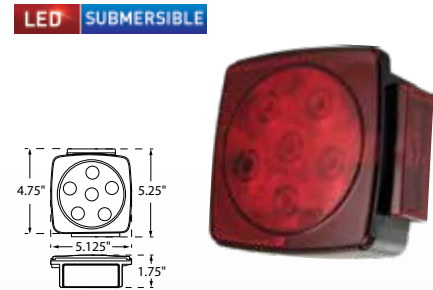

Power Maxx™ LED Combination - Under 80\", Right Hand

C7493RTM

- 6 functions: Stop, Turn, Tail, Rear Clearance, Rear Reflex and Side Marker
- Side or back mounting options
- Electronics sealed in epoxy to resist corrosion and moisture
- Current draw: 0.4 Amps
- Diodes : 7