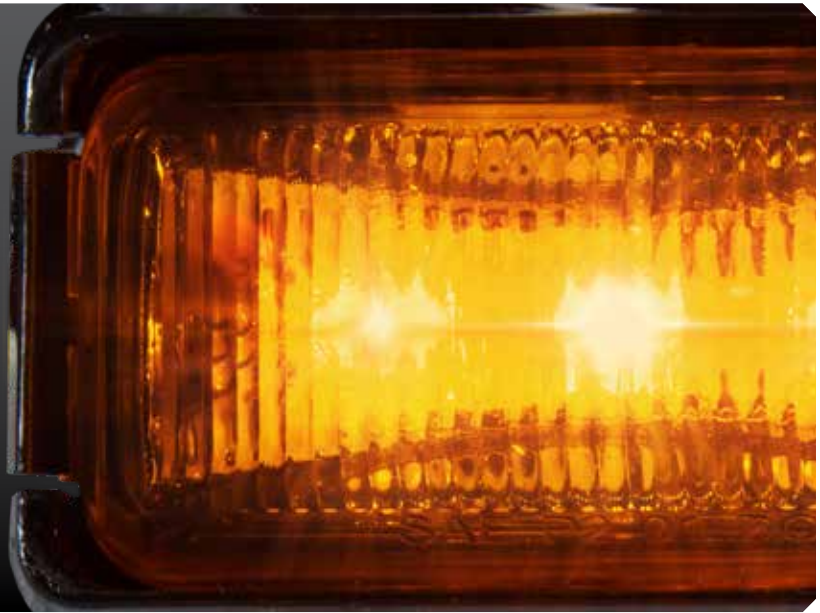

RECTANGLES

STUD MOUNT

Mounts to trailer with a single 1/4" diameter stud

SURFACE/EAR MOUNT

Mounts directly to surface of a trailer

BRACKET MOUNT

Mounts to trailer with use of bracket

Stud Mount

LED SUBMERSIBLE

Rectangular LED

588BA - Amber (Bulk, 50 pk)

588BR - Red (Bulk, 50 pk)

- Stud mount installation
- Housing and lens are sonic welded to create a sealed light
- Single-wire design grounds through the mounting hardware
- Current draw: 0.05 Amps
- Diodes : 3

SUBMERSIBLE

Rectangular INCANDESCENT, Sealed

B490A - Amber

490BA - Amber (Bulk, 50 pk)

- Stud mount installation
- Sealed light - PC lens and ABS housing sonic welded
- Single-wire design grounds through the mounting hardware
- Current draw: 0.3 Amps

LED SUBMERSIBLE