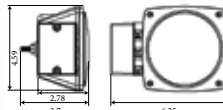

## When Trailer Lights Don't Work...

Smart Light™ Identifies the Problem

SIMPLIFIES TROUBLESHOOTING

SUBMERSIBLE

PATENTED

**Smart Light™ INCANDESCENT Submersible - Over and Under 80", Left Hand 69502S**

- Includes taillight quick connector
- 10-year warranty
- 8 functions: Stop, Turn, Tail, Rear Clearance, Rear Reflex, Side Marker, Side Reflex and License Plate Illuminator
- Stud mount installation
- Current draw: 3.5 Amps