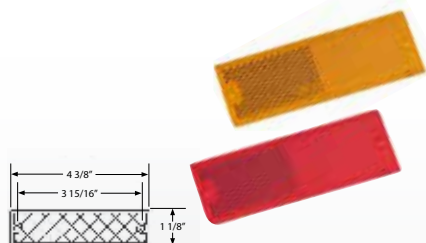

# REFLECTORS

**3 1/8" Rectangular Self-Adhesive**  
**B178SAW - 2 pk Amber**  
**B178SRW - 2 pk Red**  
**T178SA - Amber** (UPC Label)(Bulk, 1000 pk)  
**T178SR - Red** (UPC Label)(Bulk, 1000 pk)

- Permanent mount adhesive back
- Optional mounting holes (screws not included)
- Durable acrylic lens