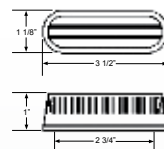

Oblong INCANDESCENT Kit, 12 Pc

C487CAK

- Kit includes: 12 lights, mounting hardware and wiring
- Mounts on 2³/₄" centers
- Acrylic lens snaps onto ABS base
- Single-wire design grounds through mounting hardware
- Current draw: 0.35 Amps
- Replacement bulb #194