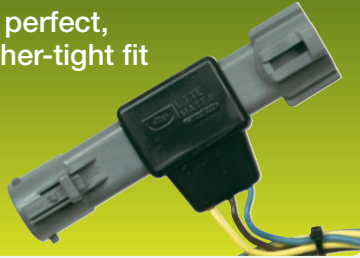

Includes taillight converter

Kits are equipped with O.E.M. connectors for a perfect, weather-tight fit

**42225**  
**CHRYSLER / DODGE / PLYMOUTH**  
 Town & Country 2001-03  
 Caravan / Grand Caravan 2001-03  
 Voyager / Grand Voyager 2001-03