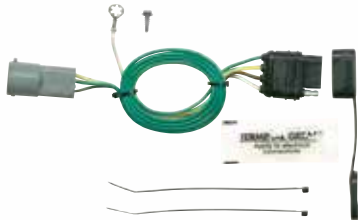

40755

FORD

F-250, 350

2008-19