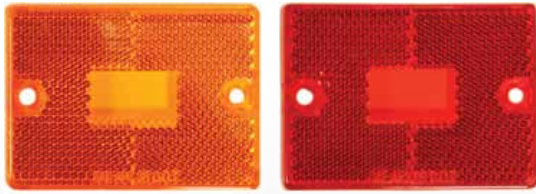

Lens for 423A / 423R
B9423A - Amber
B9423R - Red