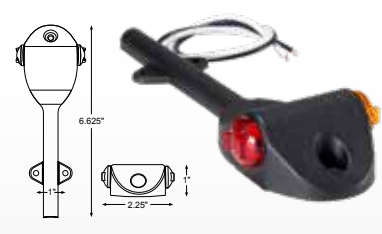

### 3/4" LED Round with Grommet and Bullet Connector

- 534BAK2B** - Amber (Bulk, 50 pk)
- 534BRK2B** - Red (Bulk, 50 pk)

- Hardwire design prevents lamp-plug failures and corrosion
- Wire length, 6 inches
- Can be used as ID lights (3 required), utility, step well or cabinet lights
- Easily installs into any 3/4" opening
- Current draw: 0.02 Amps
- Diodes : 1

LED SUBMERSIBLE

**3/4" Round LED Fender Light - Driver and Passenger Side**  
**B9534AR2**

- ABS plastic for lasting durability
- Wire length, 8 inches
- Current draw: 0.05 Amps
- Diodes : 2

LED SUBMERSIBLE

**3/4" Round LED Fender Light - Driver Side**  
**98534AR** (Bulk, 25 pk)

- ABS plastic for lasting durability
- Wire length, 8 inches
- Current draw: 0.05 Amps
- Diodes : 2

LED SUBMERSIBLE

**3/4" Round LED Fender Light - Passenger Side**  
**99534AR** (Bulk, 25 pk)