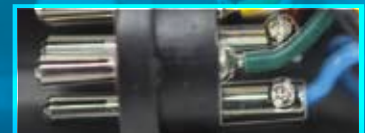

HOPKINS® EXCLUSIVE

Trailers with 6 Round connectors are wired in two different ways. Only Hopkins® offers a switchable center pin, satisfying consumer needs and preventing returns.

See page 201 for more information