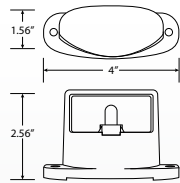

INCANDESCENT Hooded Surface Mount

178B (Bulk, 50 pk)

- Surface mount installation
- Two-wire design
- Replacement bulb #194
- Current draw: 0.25 Amps