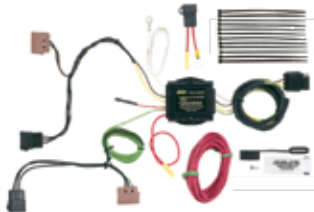

40685

FORD

Fusion	2006-12

Includes short-proof power converter