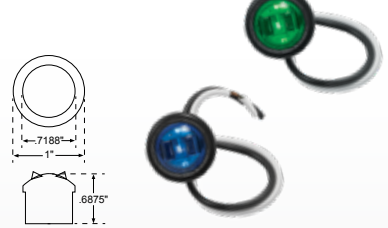

3/4" LED Round with Grommet
534BBK - Blue (Bulk, 50 pk)
534BGK - Green (Bulk, 50 pk)

- Hardwire design prevents lamp-plug failures and corrosion
- Wire length, 6 inches
- Can be used as utility, step well or cabinet lights
- Easy installs into any 3/4" opening
- Current draw: 0.02 Amps
- Diodes : 1