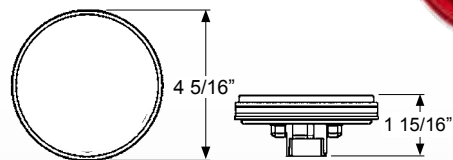

Power Maxx™ 4" Round LED

C542RL - Red

- Grommet mount installation
- Housing and lens sonic welded to create a sealed light
- Accepts industry standard 3-prong plug
- Current draw: 0.2 Amps
- Diodes : 6