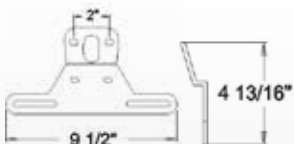

**Steel Mounting Bracket for 6" Oval Lights**  
B92233  
92233 (Bulk, 10 pk)

**Steel Mounting Bracket for 4" Round Lights**  
92227 (Bulk, 10 pk)

**Universal Plastic License Bracket**  
B192 (Bulk, 12 pk)