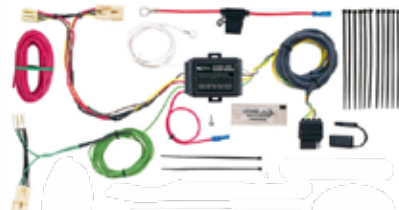

41844
TOYOTA
Yaris 2010-18

Includes short-proof power converter