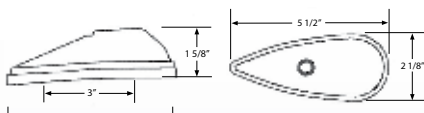

Tear Drop INCANDESCENT Cab Light

B472FA - Amber

DF472CAK - 5 pack kit

- Surface mount installation - includes gasket
- Durable polycarbonate lens and ABS plastic housing
- Two-wire design
- Current draw: 0.35 Amps
- Replacement bulb #67