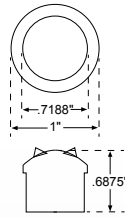

ROUNDS

Durable, versatile and easy to install

3/4" Round

Functions both as a clearance light and a side marker light when properly mounted

PC2 RATED LED SUBMERSIBLE

3/4" Round LED with Grommet

- **C2534BAK** - 2 pk Amber
- **C1534BAK** - 1 pk Amber
- **C534BAK** - Amber (Polybag)
- **534BAK** - Amber (Bulk, 50 pk)
- **534CBAK** - Clear Lens, Shines Amber (Bulk, 50 pk)
- **534CBAK** - Clear Lens, Shines Red (Bulk, 50 pk)

- **C2534BRK** - 2 pk Red
- **C1534BRK** - 1 pk Red
- **C534BRK** - Red (Polybag)
- **534BRK** - Red (Bulk, 50 pk)

- Hardwire design prevents lamp-plug failures and corrosion
- Wire length, 6 inches
- Can be used as ID lights (3 required), utility, step well or cabinet lights
- Easily installs into any 3/4" opening
- Current draw: 0.02 Amps
- Diodes : 1

PC2 RATED LED SUBMERSIBLE

3/4" Round LED with Grommet and Chrome Flange

- **B534A2** - Amber (Try Me Packaging)
- **B534R2** - Red (Try Me Packaging)
- **C534AK6** - 6 pk Amber
- **C534RK6** - 6 pk Red

- Hardwire design prevents lamp-plug failures and corrosion
- Wire length, 6 inches
- Can be used as ID lights (3 required), utility, step well or cabinet lights
- Easily installs into any 3/4" opening
- Current draw: 0.02 Amps
- Diodes : 1

PC2 RATED LED SUBMERSIBLE

3/4" Round LED with Chrome Flange

- **534CAK** - Amber
- **534CRK** - Red

- Hardwire design prevents lamp-plug failures and corrosion
- Wire length, 6 inches
- Can be used as ID lights (3 required), utility, step well or cabinet lights
- Easily installs into any 3/4" opening
- Current draw: 0.02 Amps
- Diodes : 1

PC2 RATED LED SUBMERSIBLE

3/4" LED Round with Grommet and Bullet Connector

- **534BAK2B** - Amber (Bulk, 50 pk)
- **534BRK2B** - Red (Bulk, 50 pk)