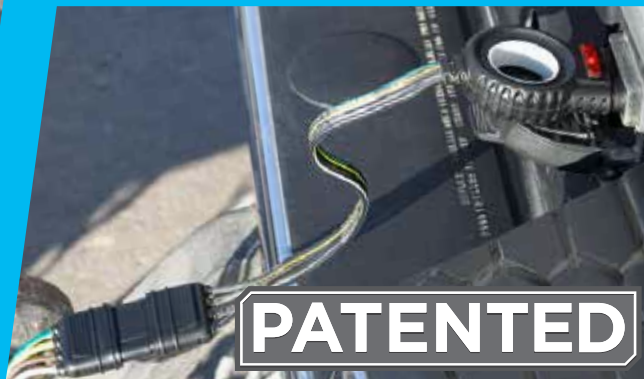

THE HOPKINS® ADVANTAGE

ENDURANCE™

Maximum durability and performance with industry leading 3-year warranty