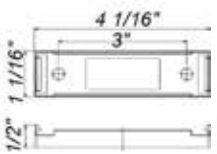

Mounting Bracket Kit
B92232K - Chrome
92232CK - Chrome (Bulk, 100 pk)
92232BK - Black (Bulk, 100 pk)