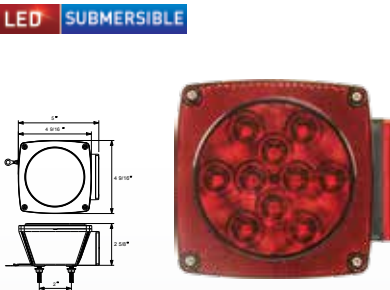

Power Maxx™ LED Combination - Under 80\", Right Hand

793B (Bulk, 10 pk)

- 6 functions: Stop, Turn, Tail, Rear Clearance, Rear Reflex and Side Marker
- Stud mount installation
- Electronics sealed in epoxy to resist corrosion and moisture
- Current draw: 0.19 Amps
- Diodes : 16

LED SUBMERSIBLE