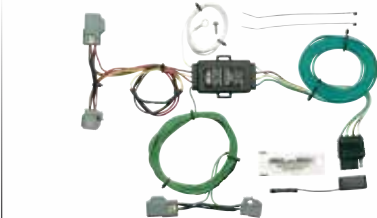

40585

FORD / MERCURY

Taurus (sedan)	2008-09
Sable (sedan)	2008-09

Includes taillight converter