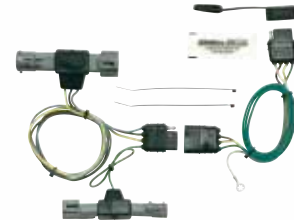

40425

FORD

Bronco

1989-91