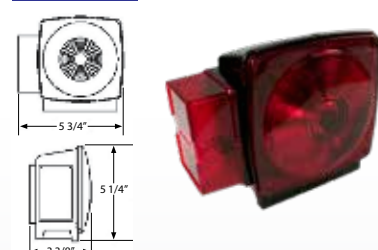

INCANDESCENT Submersible Combination - Over and Under 80", Left Hand B84 T84B (Bulk, 2 pk)

- 8 functions: Stop, Turn, Tail, Rear Clearance, Rear Reflex, Side Marker, Side Reflex and License Plate Illuminator
- Side or back mounting options
- Housing and lens sonic welded to create a sealed light
- Current draw: 3.5 Amps
- Replacement bulbs #194 and #1157