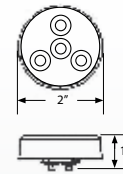

LED SUBMERSIBLE

2" Round LED with Grommet and Plug

533BAK - Amber (Bulk, 50 pk)

533BRK - Red (Bulk, 50 pk)

- Housing and lens sonic welded to create a sealed light
- Electronics sealed in epoxy to resist corrosion and moisture
- Accepts industry standard 2-prong plug
- Current draw: 0.05 Amps
- Diodes : 4