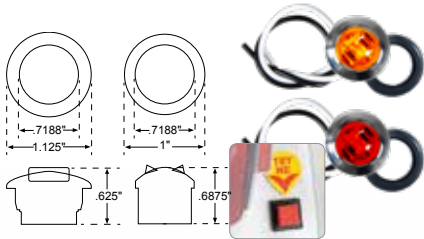

3/4" Round LED with Grommet

- **C2534BAK** - 2 pk Amber
- **C1534BAK** - 1 pk Amber
- **C534BAK** - Amber (Polybag)
- **534BAK** - Amber (Bulk, 50 pk)
- **534CBAK** - Clear Lens, Shines Amber (Bulk, 50 pk)
- **534CBAK** - Clear Lens, Shines Red (Bulk, 50 pk)

- **C2534BRK** - 2 pk Red
- **C1534BRK** - 1 pk Red
- **C534BRK** - Red (Polybag)
- **534BRK** - Red (Bulk, 50 pk)

- Hardwire design prevents lamp-plug failures and corrosion
- Wire length, 6 inches
- Can be used as ID lights (3 required), utility, step well or cabinet lights
- Easily installs into any 3/4" opening
- Current draw: 0.02 Amps
- Diodes : 1

PC2 RATED LED SUBMERSIBLE

3/4" Round LED with Grommet and Chrome Flange

- **B534A2** - Amber (Try Me Packaging)
- **B534R2** - Red (Try Me Packaging)
- **C534AK6** - 6 pk Amber
- **C534RK6** - 6 pk Red

- Hardwire design prevents lamp-plug failures and corrosion
- Wire length, 6 inches
- Can be used as ID lights (3 required), utility, step well or cabinet lights
- Easily installs into any 3/4" opening
- Current draw: 0.02 Amps
- Diodes : 1

PC2 RATED LED SUBMERSIBLE