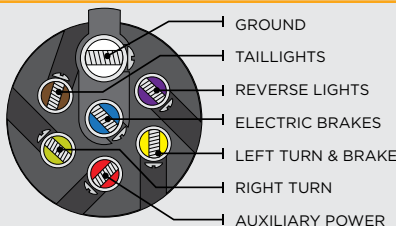

VEHICLE AND TRAILER WIRING CODES

IMPORTANT - Identify the wires on your vehicle and trailer by function only. Color coding is not standard among all manufacturers. Illustrations represent the rear views of the connectors.

VEHICLE SIDE

4 ROUND

TRAILER SIDE

7 ROUND

4 FLAT Y-HARNESS WIRING DIAGRAM

Time to wire up or rewire your trailer? A Y-Harness provides all the wire needed to get to every light on your trailer.