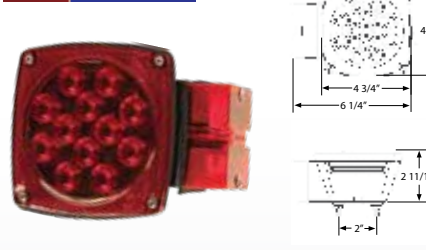

Power Maxx™ LED Multi-Reflective Combination - Over and Under 80", Right Hand 794B (Bulk, 10 pk)

- 7 functions: Stop, Turn, Tail, Rear Clearance, Rear Reflex, Side Marker and Side Reflex
- Stud mount installation
- Electronics sealed in epoxy to resist corrosion and moisture
- Current draw: 0.4 Amps
- Diodes : 18

SUBMERSIBLE