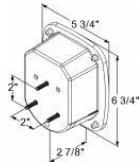

Power Maxx™ LED Universal Combination with Reverse and License Plate Light

C599SWTM

- 6 function: Stop, Turn, Tail, Rear Clearance, Rear Reflector, License Plate Illuminator and Back Up
- Left or right hand side replacement light
- 3-stud mount installation on 2" centers
- 4-wire design
- Electronics are sealed in epoxy to resist corrosion and moisture
- Current draw: 0.9 Amps
- Diodes : 36