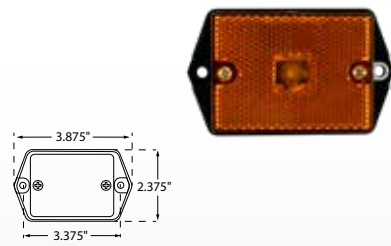

Rectangular INCANDESCENT with Reflex

B495A - Amber

- Surface, ear mount base on 3 3/8" centers
- Replaceable lens
- Single-wire design grounds through the mounting hardware
- Current draw: 0.35 Amps
- Replacement bulb #194