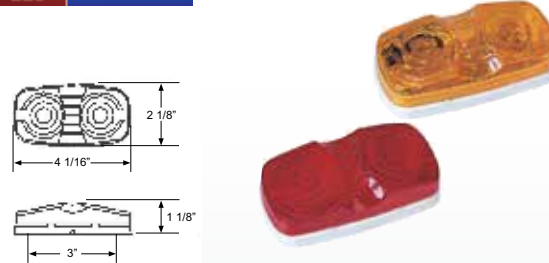

Rectangular INCANDESCENT Dual Side with Reflex

483BA - Amber (Bulk, 50 pk)
483BR - Red (Bulk, 50 pk)

- Surface mount installation on 3" centers
- Acrylic lens snaps onto ABS housing
- Single-wire design grounds through the mounting hardware
- Current draw: 0.3 Amps
- Replacement bulb #194

LED SUBMERSIBLE

Rectangular LED Double Bullseye

C539A - Amber
C539R - Red
539BA - Amber (Bulk, 20 pk)
539BR - Red (Bulk, 20 pk)

- Surface mount installation on 3" centers
- Two-wire design
- Current draw: 0.05 Amps
- Diodes : 2

LED SUBMERSIBLE