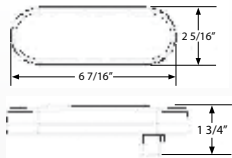

Power Maxx™ 6" Oval LED with Grommet

565BRK (Bulk, 10 pk)

- Grommet mount installation
- Housing and lens sonic welded to create a sealed light
- Three wire design
- Current draw: 0.2 Amps
- Diodes : 10