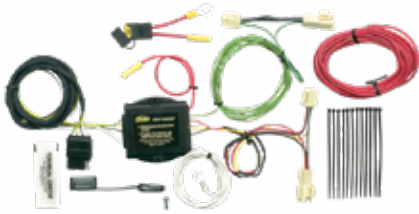

41795
MITSUBISHI / TOYOTA
Avalon 2011-12
Camry (except SE) 2007-11
Venza 2009-16

Includes short-proof power converter