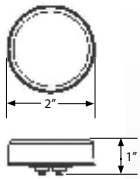

2 1/2" Round LED with Grommet and Plug
C526A - Amber
C526R - Red

- Housing and lens sonic welded to create a sealed light
- Electronics sealed in epoxy to resist corrosion and moisture
- Accepts industry standard 2-prong plug
- Current draw: 0.05 Amps
- Diodes : 1

PC2 RATED SUBMERSIBLE