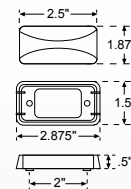

Rectangular LED with Black Bracket

536BAKB - Amber (Bulk, 50 pk)
536BRKB - Red (Bulk, 50 pk)

- Bracket mount on 2" centers
- Kit comes with bracket, gasket, bullet connector and mounting screws
- Electronics sealed in epoxy to resist corrosion and moisture
- Current draw: 0.05 Amps
- Diodes : 1

LED SUBMERSIBLE