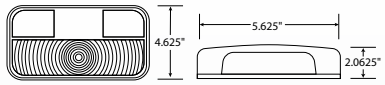

RV INCANDESCENT with Reflex and Back-up

B1003R - Red - Stop/Tail/Turn

- Surface mount installation
- ABS housing and durable acrylic lens protect against corrosion
- Three-wire design
- Current draw: 3.5 Amps
- Replacement bulb #1157