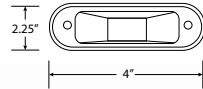

LED with Mounting Base

159B (Bulk, 24 pk)

- Surface mount installation
- Sonic welded housing and lens create a sealed light
- Two-wire design
- Current draw: 0.07 Amps
- Diodes : 10