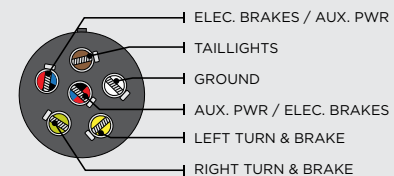

VEHICLE AND TRAILER WIRING CODES

IMPORTANT - Identify the wires on your vehicle and trailer by function only. Color coding is not standard among all manufacturers. Illustrations represent the rear views of the connectors.

VEHICLE SIDE

4 ROUND

TRAILER SIDE

6 ROUND

4 FLAT Y-HARNESS WIRING DIAGRAM

Time to wire up or rewire your trailer? A Y-Harness provides all the wire needed to get to every light on your trailer.