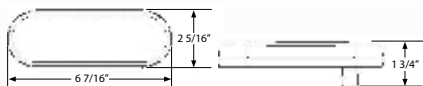

Power Maxx™ 6" Oval LED
561BA - Amber, Park/Turn (Bulk, 10 pk)
561BR - Red, Stop/Tail/Turn (Bulk, 20 pk)

- Grommet mount installation
- Housing and lens sonic welded to create a sealed light
- Accepts industry standard 3-prong plug
- Current draw: 0.2 Amps
- Diodes : 10