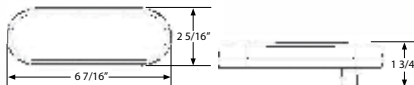

Power Maxx™ 6" Oval LED, Clear Lens
562BCR - Shines Red (Bulk, 10 pk)

- Grommet mount installation
- Housing and lens sonic welded to create a sealed light
- Accepts industry standard 3-prong plug
- Current draw: 0.2 Amps
- Diodes : 10