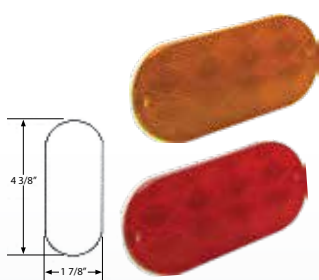

4 3/8" Oblong Self-Adhesive
B278SAW - 2 pk Amber
B278SRW - 2 pk Red
T78SA - Amber (UPC Label)(Bulk, 10 pk)
T78SR - Red (UPC Label)(Bulk, 10 pk)

- Permanent mount adhesive back
- Optional mounting holes (screws not included)
- Durable acrylic lens