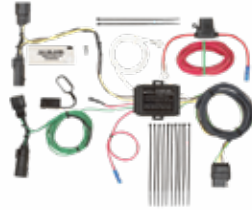

40444

FORD

Fusion

2013-19

Includes short-proof power converter