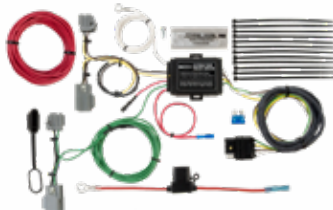

41585

CHEVROLET

SS

2014-17

Includes short-proof power converter