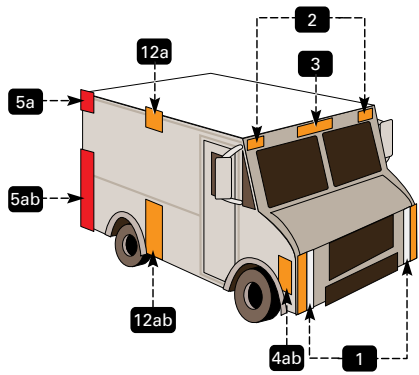

ADDITIONAL EQUIPMENT FOR TRAILERS EXCEEDING THE FOLLOWING PARAMETERS

LENGTH 9.1 M (30') OR LONGER

DESCRIPTION				MANDATORY REQUIREMENTS			
AREA	EQUIPMENT	(SAE LENS CODING)	FUNCTIONAL PURPOSE	QUANTITY	COLOR	LOCATION	HEIGHT MM (IN.) FROM THE GROUND
12A	INTERMEDIATE SIDE MARKER LAMPS	(P2 OR PC)	INDICATE PRESENCE OF A LONG VEHICLE	MINIMUM 2	YELLOW	EACH SIDE NEAR CENTER	380 (15) MINIMUM
12B	INTERMEDIATE SIDE REFLEX REFLECTORS	(A)	INDICATE PRESENCE OF A LONG VEHICLE	MINIMUM 2	YELLOW	EACH SIDE NEAR CENTER - FACING SIDEWARD	380-1530 (15-60)

TRUCK TRACTORS

DESCRIPTION			MANDATORY REQUIREMENTS				OPTIONS
AREA	CONSPICUITY TREATMENT	DOT CODE	QUANTITY	COLOR	LOCATION	HEIGHT MM (IN.) FROM THE GROUND	
13	REAR UPPER BODY MARKING	DOT-C, DOT-C2, DOT-C3, OR DOT-C4	EXACTLY 2 PAIRS OF 50 MM LONG STRIPS	WHITE	REAR UPPER CORNERS OF CAB - FACING REARWARD	AS HIGH AS PRACTICABLE EXCLUDING FAIRINGS	
14	REAR MARKING	DOT-C, DOT-C2, DOT-C3, OR DOT-C4	EXACTLY 2 SECTIONS OF MIN. 600 MM EACH	RED/WHITE	REAR - FACING REARWARD - ON FENDERS, ON MUD FLAPS BRACKETS, OR WITHIN 50 MM BELOW OF THE TOP OF MUD FLAPS	AS HORIZONTAL AS PRACTICABLE AND NOT HIGHER THAN 1525 MM FROM THE GROUND	IF MUD FLAPS NOT USED - ON THE CAB OR FRAME MOUNTED BRACKETS

IMPORTANT NOTE:

EVERY LAMP, REFLEX REFLECTOR, AND CONSPICUITY TREATMENT (DEVICE) MUST BE PERMANENTLY ATTACHED IN THE LOCATION SPECIFIED BELOW AND MUST COMPLY WITH ALL APPLICABLE REQUIREMENTS PRESCRIBED FOR IT BY **FMVSS/CMVSS 108**. THE FACE OF ANY DEVICE ON THE FRONT/REAR AND SIDES SHOULD BE, RESPECTIVELY PERPENDICULAR AND PARALLEL TO VEHICLE CENTERLINE, UNLESS IT IS PHOTOMETRICALLY CERTIFIED AT INSTALLATION ANGLE. NO PART OF THE VEHICLE SHALL PREVENT ANY DEVICE FROM MEETING ITS PRESCRIBED REQUIREMENTS UNLESS AN AUXILIARY DEVICE MEETING ALL PRESCRIBED REQUIREMENTS IS INSTALLED.

IN CANADA: MANUFACTURERS AND IMPORTERS OF VEHICLES MUST HAVE THE PROPER CERTIFICATION TEST RECORDS DEMONSTRATING COMPLIANCE OF LIGHTING COMPONENTS WITH ALL PRESCRIBED REQUIREMENTS.