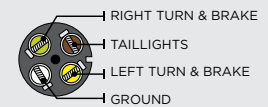

VEHICLE AND TRAILER WIRING CODES

IMPORTANT - Identify the wires on your vehicle and trailer by function only. Color coding is not standard among all manufacturers. Illustrations represent the rear views of the connectors.

VEHICLE SIDE

4 ROUND

TRAILER SIDE

4 FLAT Y-HARNESS WIRING DIAGRAM

Time to wire up or rewire your trailer? A Y-Harness provides all the wire needed to get to every light on your trailer.