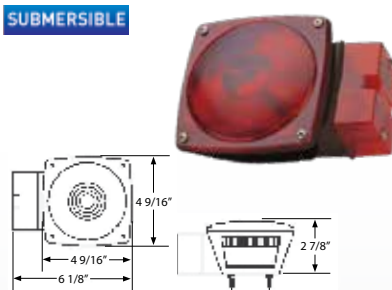

INCANDESCENT Submersible Combination - Over and Under 80\", Right Hand

92B (Bulk, 50 pk)

- 7 functions: Stop, Turn, Tail, Rear Clearance, Rear Reflex, Side Marker, Side Reflex
- Stud mount installation
- Acrylic lens with gasket creates air pocket, preventing water from corroding bulb
- Current draw: 3.5 Amps
- Replacement bulbs #168 and #1157

LED SUBMERSIBLE