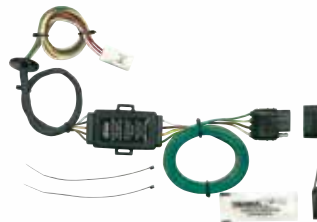

43215

HONDA / ISUZU

Passport

1998-04

Amigo

1998-01

Axiom

2002-04

Rodeo

1998-04

Includes taillight converter