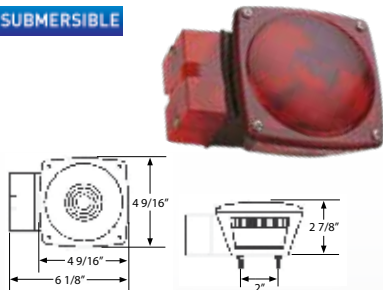

INCANDESCENT Submersible Combination with Plug - Over and Under 80\", Right Hand

94QB (Bulk, 50 pk)

- 7 functions: Stop, Turn, Tail, Rear Clearance, Rear Reflex, Side Marker, Side Reflex
- Side or back mounting options
- Housing and lens sonic welded to create a sealed light
- Current draw: 3.5 Amps
- Replacement bulbs #194 and #1157

SUBMERSIBLE

INCANDESCENT Submersible Combination - Over and Under 80\", Left Hand

82B (Bulk, 50 pk)

- 8 functions: Stop, Turn, Tail, Rear Clearance, Rear Reflex, Side Marker, Side Reflex and License Plate Illuminator
- Stud mount installation
- Acrylic lens with gasket creates air pocket, preventing water from corroding bulb
- Current draw: 3.5 Amps
- Replacement bulbs #168 and #1157

SUBMERSIBLE