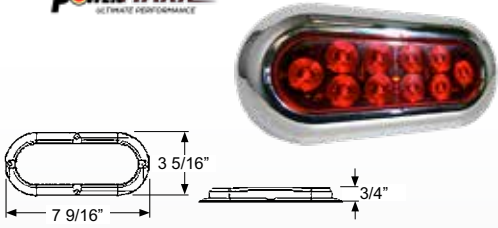

LED SUBMERSIBLE
POWER MAXX
ULTIMATE PERFORMANCE