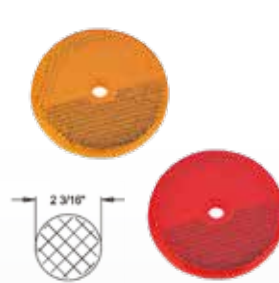

2 3/16" Round
58BA - Amber (Bulk, 100 pk)
58BR - Red (Bulk, 100 pk)

- Surface mount installation - mounts with screw through center hole
- Durable acrylic lens
- Mounting hardware not included