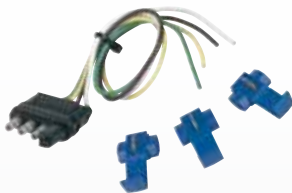

4 Flat 48105

- 3 splices included
- Length, 12 inches