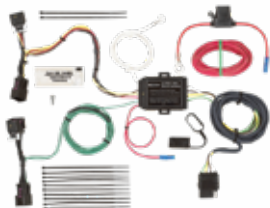

41174

CHEVROLET

Sonic (4 door)	2012-16
Sonic Hatchback	2013-16

Includes short-proof power converter