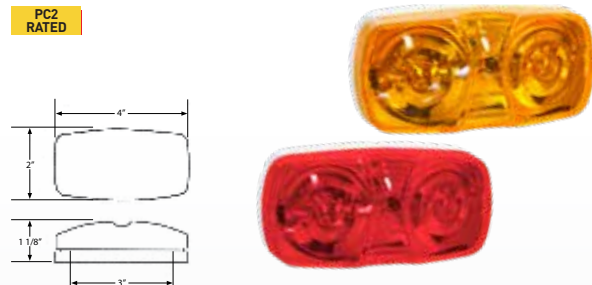

Rectangular INCANDESCENT Double Bullseye

B444A - Amber
444BA - Amber (Bulk, 50 pk)
B444R - Red
444BR - Red (Bulk, 50 pk)

- Surface mount installation on 3" centers
- Acrylic lens snaps onto ABS housing
- Single-wire design grounds through the mounting hardware
- Current draw: 0.7 Amps
- Dual bulbs - if one burns out the other remains lit
- Replacement bulb #194