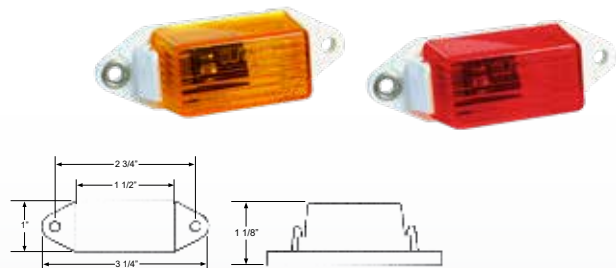

Rectangular INCANDESCENT

B486CAK - 6 pk Amber
B486A - Amber
486BA - Amber (Bulk, 50 pk)

- Surface, ear mount base on 2 3/4" centers
- Acrylic lens snaps onto ABS base
- Single-wire design grounds through the mounting hardware
- Current draw: 0.3 Amps
- Replacement bulb #194

B486CRK - 6 pk Red
B486R - Red
486BR - Red (Bulk, 50 pk)