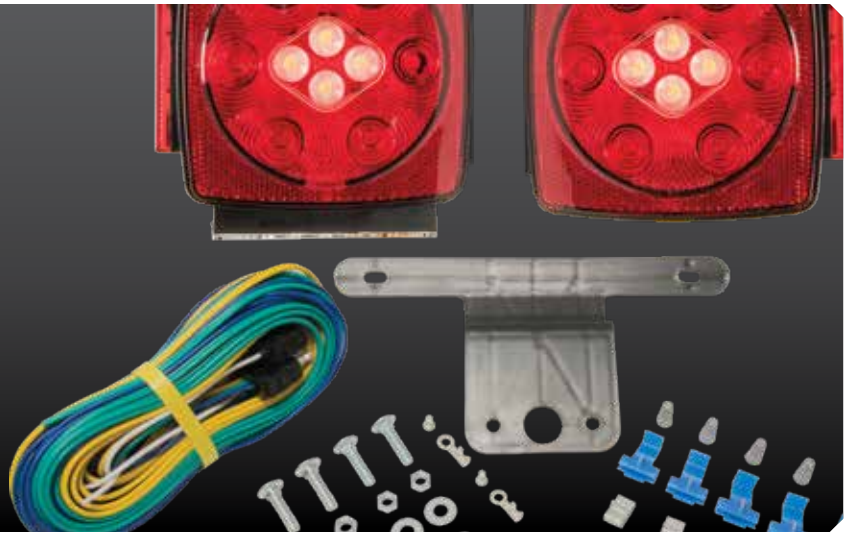

KITS

Lighting systems equipped with wiring, brackets and mounting hardware necessary for complete installation on your trailer

NEW 2019 Power Maxx™ LED 6" Oval with Backup Kit

C566RK

- Kit includes 2 S/T/T lights, 2 grommets and 20' wiring harness with 5-flat connector
- Back up function gives you 350 Lumens of light – providing illumination to more accurately back or garage trailers
- Housing and lens sonic welded to create a sealed light and electronics are sealed in epoxy to resist corrosion and moisture
- Current draw: 0.6 Amps per side
- Diodes: 14