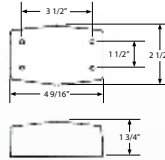

# SPECIALTY

Unique lights for special needs

**Rectangular INCANDESCENT**

**B465A - Amber - Park/Turn**

- Surface mount installation on 3.5" centers
- Steel housing and durable polycarbonate lens protect against corrosion
- Two-wire design grounds through the mounting hardware
- Current draw: 3.0 Amps
- Replacement bulb #2057