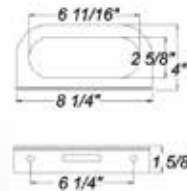

Steel Mounting Bracket for 6" Oval Lights
B92233
92233 (Bulk, 10 pk)