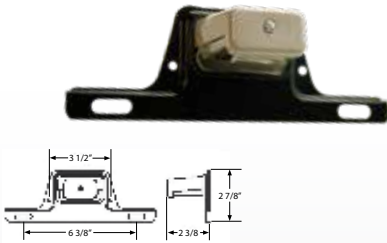

INCANDESCENT Hooded with Stainless Steel Bracket

172B (Bulk, 10 pk)

- Surface mount installation
- Two-wire design
- Replacement bulb #194
- Current draw: 0.35 Amps

178B (Bulk, 50 pk)

- Surface mount installation
- Two-wire design
- Replacement bulb #194
- Current draw: 0.25 Amps