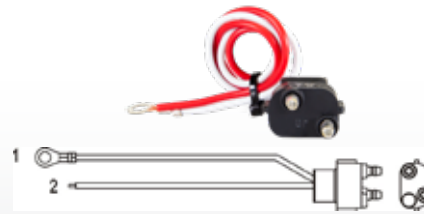

Straight Stop and Turn Plug
938741 (Bulk, 100 pk)