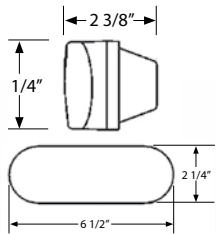

6" Oval INCANDESCENT with Grommet and Plug

B85AK - Amber, Park/Turn

B85RK - Red, Stop/Tail/Turn

85BRK - Red, Stop/Tail/Turn (Bulk, 50 pk)

- Grommet mount installation
- Resin housing and polycarbonate lens sonic welded to create a sealed light
- Accepts industry standard 3-prong plug
- Current draw: 3.0 Amps