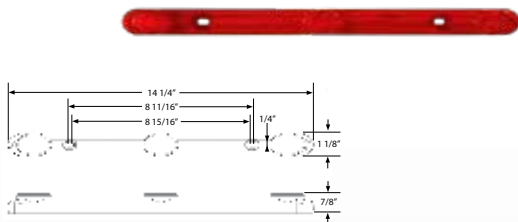

Low-Profile LED Identification Light Bar, Sealed C513R

513BR (Bulk, 10 pk)

- Surface mount installation
- Electronics sealed in epoxy to resist corrosion and moisture
- 7" Two-wire design
- Current draw: 0.14 Amps
- Diodes : 3

SUBMERSIBLE