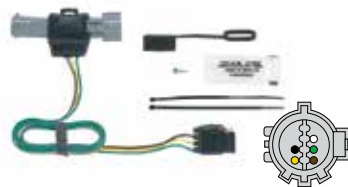

40205
FORD
Ranger 1986-92