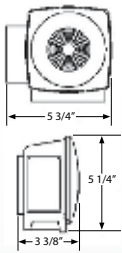

SUBMERSIBLE

INCANDESCENT Submersible Combination with Plug - Over and Under 80\", Left Hand

84QB (Bulk, 50 pk)

- 8 functions: Stop, Turn, Tail, Rear Clearance, Rear Reflex, Side Marker, Side Reflex and License Plate Illuminator
- Side or back mounting options
- Housing and lens sonic welded to create a sealed light
- Current draw: 3.5 Amps
- Replacement bulbs #194 and #1157

SUBMERSIBLE