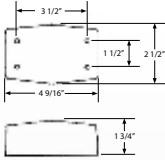

# SPECIALTY

Unique lights for special needs

**Rectangular INCANDESCENT**

**B465A - Amber - Park/Turn**

- Surface mount installation on 3.5" centers
- Steel housing and durable polycarbonate lens protect against corrosion
- Two-wire design grounds through the mounting hardware
- Current draw: 3.0 Amps
- Replacement bulb #2057