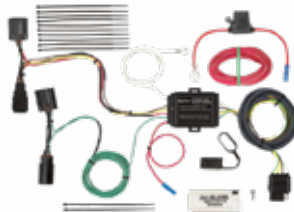

41384

BUICK

Regal

2014-17

Includes short-proof power converter