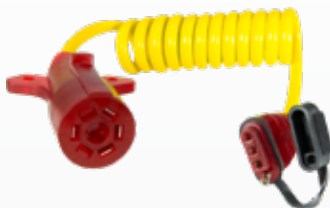

ENDURANCE
PROFESSIONAL GRADE

Endurance™ Nite-Glow™ Flex-Coil™ 7 Blade to 4 Flat

47015

- Nite-Glow™ illuminates on taillight function verifying continuity
- Stretches to 3 feet
- Easy-grip, heavy-duty connectors with heavy-duty cable