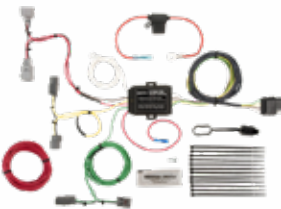

43690

ACURA/ NISSAN

ILX

2013-18

Pathfinder

2013-17

Includes short-proof power converter