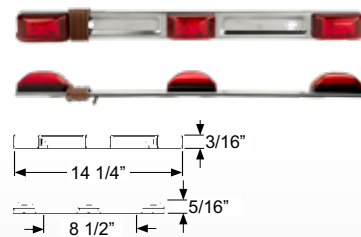

LED Identification Light Bar, Sealed C514RW

514BR (Bulk, 10 pk)

- Surface mount installation with stainless steel frame
- Housing and lens sonic welded to create a sealed light
- Features 23" lead wire
- Current draw: 0.2 Amps
- Diodes : 3

LED SUBMERSIBLE