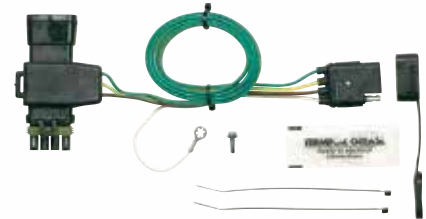

41125

CADILLAC / CHEVROLET / GMC

Escalade	1999-00	Denali	1999-00
Blazer (full size)	1992-94	Jimmy (full size)	1992-94
Pickup (full size)	1988-98	P/U (old body style)	1999-00
P/U (old body style)	1999-00	Yukon	1992-99
Suburban	1992-99		
Tahoe	1995-00