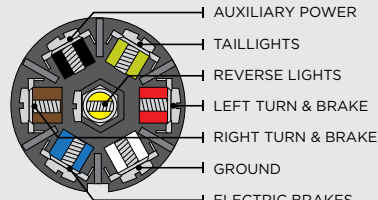

7 BLADE (RV STANDARD)