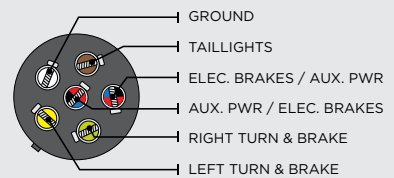

VEHICLE AND TRAILER WIRING CODES

IMPORTANT - Identify the wires on your vehicle and trailer by function only. Color coding is not standard among all manufacturers. Illustrations represent the rear views of the connectors.

VEHICLE SIDE

6 ROUND

4 ROUND

TRAILER SIDE

4 FLAT Y-HARNESS WIRING DIAGRAM

Time to wire up or rewire your trailer? A Y-Harness provides all the wire needed to get to every light on your trailer.