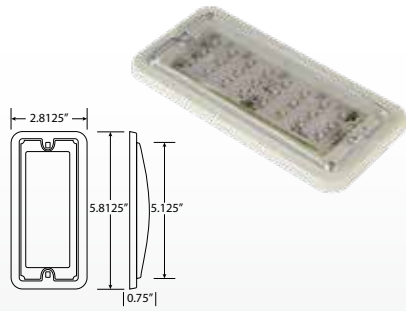

LED

**LED Interior
C397S**

- Surface mount installation
- Two-wire design
- 400 lumens- offers a bright light that won't give off heat
- Current draw: 0.16 Amps
- Diodes : 24

LED