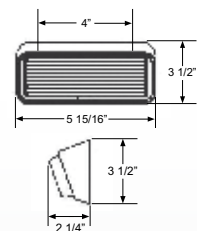

**INCANDESCENT Interior with On/Off Switch  
396SB (Bulk, 10 pk)**

- Surface mount installation
- Two-wire design
- Replacement bulb #921
- Current draw: 1.70 Amps

LED

**Exterior / Utility**

**6" Rectangular Exterior LED with On/Off Switch  
C393S**