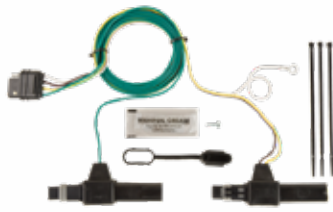

42105

DODGE

Dakota
Ram Pickup (all sizes)
Ram Pickup (cab & chassis only)
Ramcharger / Trailduster

1987-94
1986-94
1995-02
1988-93