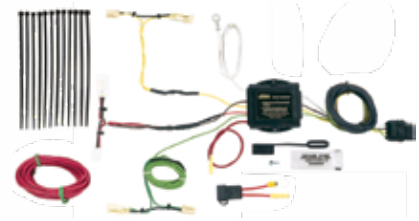

Sienna non SE

2015-19

Includes short-proof power converter

**43495**

**TOYOTA**

Sienna SE

2011-19

Includes short-proof power converter