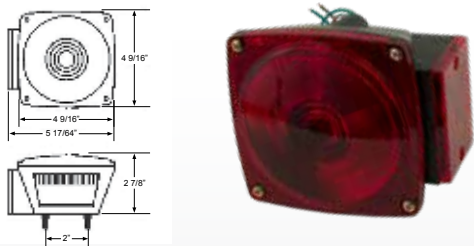

Combination INCANDESCENT - Under 80", Right Hand B93

1. **T93B** (UPC Label)(Bulk, 2 pk)
2. 6 functions: Stop, Turn, Tail, Rear Clearance, Rear Reflex, Side Marker and License Plate Illuminator
   - Stud mount installation
   - ABS housing and durable acrylic lens protect against corrosion
   - Current draw: 3.5 Amps
   - Replacement bulbs #168 and #1157