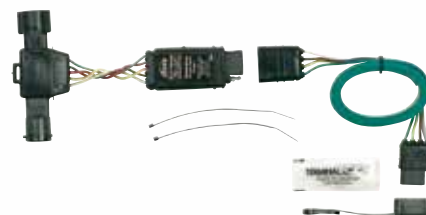

40215
FORD / MAZDA (amber turn signals)
Ranger 1993-99
B-Series 1994-09

Includes taillight converter