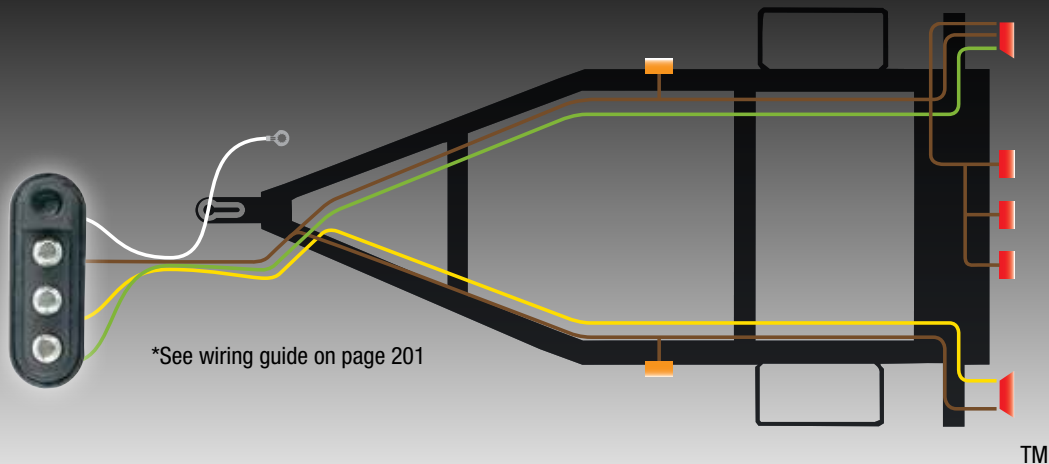

## 4 Flat Y-Harness

- Eliminates Unnecessary Splicing
- Complete Weather Protection from Connector to Taillights
- Meets or Exceeds SAE Standards

**ENDURANCE** PATENTED  
**Endurance™ Easy-Pull™**  
**4 Flat Y-Harness**