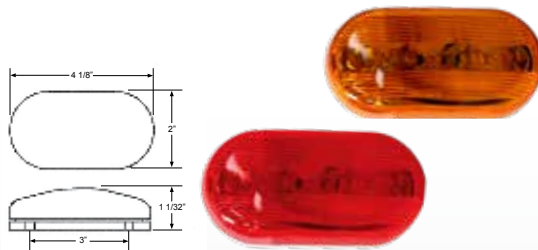

Oblong INCANDESCENT with Reflex, Sealed

B480A - Amber

B480R - Red

480BA - Amber (Bulk, 50 pk)

480BR - Red (Bulk, 50 pk)

- Surface mount installation on 3" centers
- Sealed light - Acrylic lens and ABS housing sonic welded
- Two-wire design
- Current draw: 0.3 Amps
- Twist-in bulb socket - Replacement bulb #194

PC2
RATED

Oblong INCANDESCENT Dual Bulb

B482TW2A - Amber

B482TW2R - Red

- Surface mount installation on 3" centers
- Acrylic lens snaps onto ABS housing
- Two-wire design
- Current draw: 0.7 Amps
- Dual bulbs - if one burns out the other remains lit
- Replacement bulbs #57