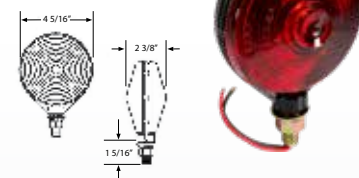

4 5/16" Round Single Faced INCANDESCENT B567-2R - Red

- Pedestal mount installation
- Two-wire design grounds through the mounting post
- Current draw: 3.0 Amps
- Replacement bulb #2057