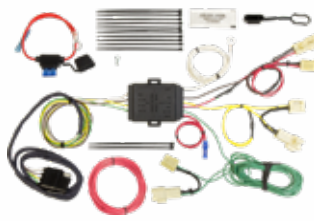

43494

TOYOTA

Sienna non SE

2015-19

Includes short-proof power converter