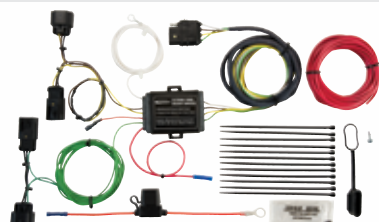

43764

VOLKSWAGEN

Routan 2011-13

Includes short-proof power converter