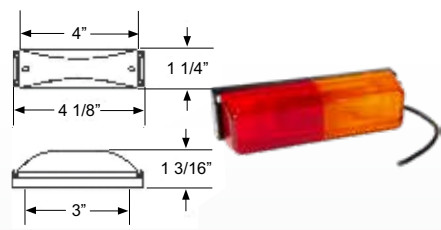

PC2 RATED SUBMERSIBLE

Rectangular INCANDESCENT with Black Bracket

B488ARB - Amber / Red

- Bracket mount installation on 3" centers
- Sealed light - PC lens and ABS housing are sonic welded
- Single wire design grounds through mounting hardware
- Current draw: 0.7 Amps