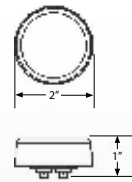

LED SUBMERSIBLE

2" Round LED with Grommet and Plug

C525A - Amber

C525R - Red

- Housing and lens sonic welded to create a sealed light
- Electronics sealed in epoxy to resist corrosion and moisture
- Accepts industry standard 2-prong plug
- Current draw: 0.05 Amps
- Diodes : 1