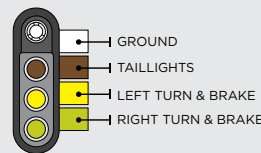

VEHICLE AND TRAILER WIRING CODES

IMPORTANT - Identify the wires on your vehicle and trailer by function only. Color coding is not standard among all manufacturers. Illustrations represent the rear views of the connectors.

VEHICLE SIDE

4 FLAT

4 ROUND

TRAILER SIDE

4 FLAT Y-HARNESS WIRING DIAGRAM

Time to wire up or rewire your trailer? A Y-Harness provides all the wire needed to get to every light on your trailer.