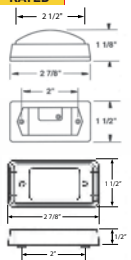

Rectangular INCANDESCENT with Chrome Bracket

B485A - Amber
B485R - Red

- Bracket mount on 2" centers
- Kit comes with bracket, gasket, bullet connector and mounting screws
- Sealed light - Acrylic lens and ABS housing sonic welded
- Current draw: 0.3 Amps

PC2 RATED