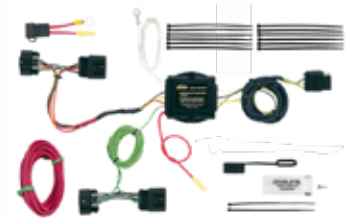

41315

BUICK

LaCrosse 2010-16

Includes short-proof power converter