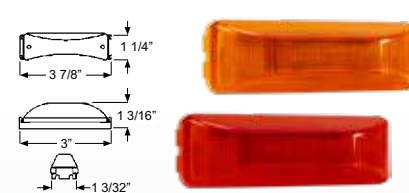

Rectangular LED Running Board Light

531A - Amber (Bulk, 50 pk)
521R - Red (Bulk, 50 pk)

- Bracket mount installation on 3" centers
- Housing and lens sonic welded to create a sealed light
- Electronics sealed in epoxy to resist corrosion and moisture
- Current draw: 0.03 Amps
- Diodes : 6