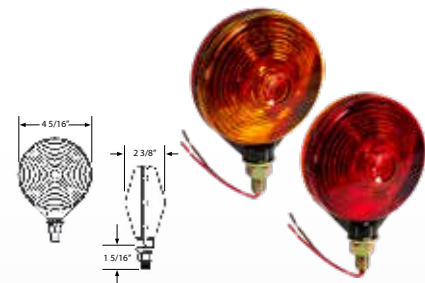

4 5/16" Round Double Faced INCANDESCENT B567 - Red/Amber

- **T5672ARB - Red/Amber** (Bulk, 6 pk)
- **B567-1AA - Amber/Amber**
- **T5672AAB - Amber/Amber** (Bulk, 6 pk)
- Pedestal mount installation
- Amber lens side for parking and turn functions and red lens on the other for stop, turn, and tail functions
- Two-wire design grounds through the mounting post
- Current draw: 3.0 Amps
- Replacement bulb #2057