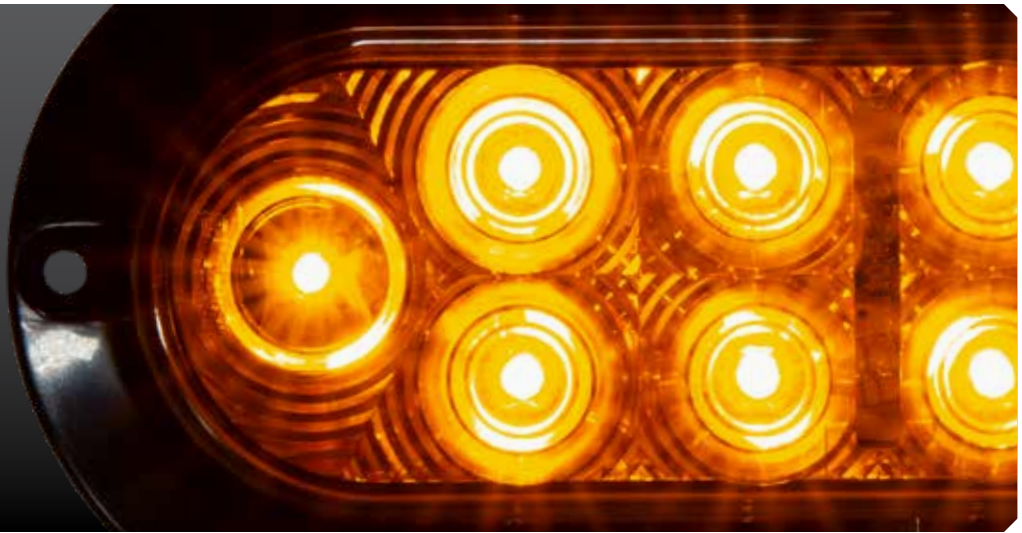

OVALS

LED or incandescent combination lights for displaying stop / brake, taillight and turn signals

Power Maxx™ 6" Oval LED with Grommet and Plug, Clear Lens
C562CATM - Shines Amber, Park/Turn
C562CRTM - Shines Red, Stop/Tail/Turn

- Grommet mount installation
- Housing and lens sonic welded to create a sealed light
- Accepts industry standard 3-prong plug
- Current draw: 0.2 Amps
- Diodes : 10

Power Maxx™ 6" Oval LED, Clear Lens
562BCR - Shines Red (Bulk, 10 pk)

- Grommet mount installation
- Housing and lens sonic welded to create a sealed light
- Accepts industry standard 3-prong plug
- Current draw: 0.2 Amps
- Diodes : 10