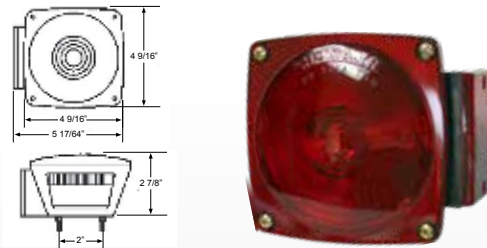

SUBMERSIBLE

Combination INCANDESCENT - Under 80", Right Hand C91

- 6 functions: Stop, Turn, Tail, Rear Clearance, Rear Reflex and Side Marker
- Stud mount installation
- Light life prolonged by "Belljar Principal" design requiring no seals or adhesives
- Acrylic lens with gasket creates air pocket, preventing water from corroding bulb
- Current draw: 3.5 Amps
- Replacement bulbs #168 and #1157