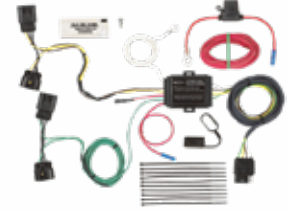

Scion XD

2008-14

Includes short-proof power converter

**41995**

**CHRYSLER / DODGE**

Town & Country  
Caravan / Grand Caravan

2011-16  
2011-19

Includes short-proof power converter