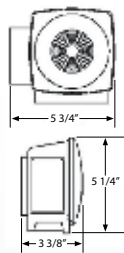

SUBMERSIBLE

INCANDESCENT Submersible Combination with Plug - Over and Under 80\", Left Hand

84QB (Bulk, 50 pk)

- 8 functions: Stop, Turn, Tail, Rear Clearance, Rear Reflex, Side Marker, Side Reflex and License Plate Illuminator
- Side or back mounting options
- Housing and lens sonic welded to create a sealed light
- Current draw: 3.5 Amps
- Replacement bulbs #194 and #1157

SUBMERSIBLE

INCANDESCENT Submersible Combination - Over and Under 80\", Right Hand

B94

T94B (Bulk, 2 pk)

- 7 functions: Stop, Turn, Tail, Rear Clearance, Rear Reflex, Side Marker, Side Reflex
- Side or back mounting options
- Housing and lens sonic welded to create a sealed light
- Current draw: 3.5 Amps
- Replacement bulbs #194 and #1157

SUBMERSIBLE

INCANDESCENT Submersible Combination with Plug - Over and Under 80\", Right Hand

94QB (Bulk, 50 pk)

- 7 functions: Stop, Turn, Tail, Rear Clearance, Rear Reflex, Side Marker, Side Reflex
- Side or back mounting options
- Housing and lens sonic welded to create a sealed light
- Current draw: 3.5 Amps
- Replacement bulbs #194 and #1157

SUBMERSIBLE

INCANDESCENT Submersible Combination - Over and Under 80\", Left Hand

82B (Bulk, 50 pk)

- 8 functions: Stop, Turn, Tail, Rear Clearance, Rear Reflex, Side Marker, Side Reflex and License Plate Illuminator
- Stud mount installation
- Acrylic lens with gasket creates air pocket, preventing water from corroding bulb
- Current draw: 3.5 Amps
- Replacement bulbs #168 and #1157

SUBMERSIBLE

INCANDESCENT Submersible Combination - Over and Under 80\", Right Hand

92B (Bulk, 50 pk)