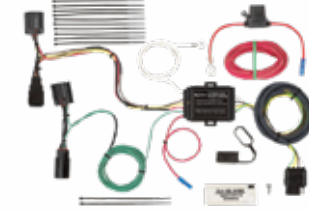

Scion XD

2008-14

Includes short-proof power converter

**41995**

**CHRYSLER / DODGE**

Town & Country  
Caravan / Grand Caravan

2011-16  
2011-19

Includes short-proof power converter