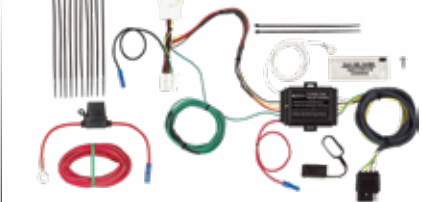

2014-19

Includes short-proof power converter

**43274**

**HONDA**

CRV

2012-16

Includes short-proof power converter

**43275**