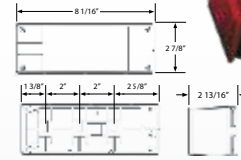

Low-Profile INCANDESCENT - Over and Under 80", Left Hand

87B (Bulk, 50 pk)

- 8 functions: Stop, Turn, Tail, Rear Clearance, Rear Reflex, Side Marker, Side Reflex and License Plate Illuminator
- Light life prolonged by "Belljar Principle" design requiring no seals or adhesives
- Current draw: 3.5 Amps
- Replacement bulbs #194 and #1157

SUBMERSIBLE