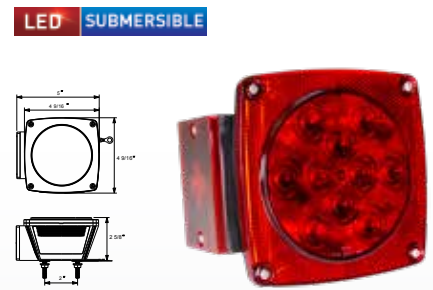

LED SUBMERSIBLE

**Power Maxx™ LED Combination - Under 80\", Left Hand**

**783B** (Bulk, 10 pk)

- 7 functions: Stop, Turn, Tail, Rear Clearance, Rear Reflex, Side Marker and License Plate Illuminator
- Stud mount installation
- Electronics sealed in epoxy to resist corrosion and moisture
- Current draw: 0.19 Amps
- Diodes : 21