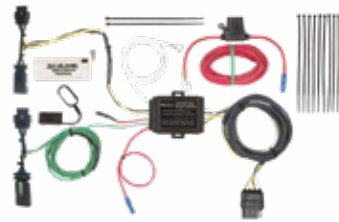

41310

BUICK / GMC

Enclave (w/o tow pkg) 2013-19
Acadia (w/o tow pkg) 2013-19

Includes short-proof power converter