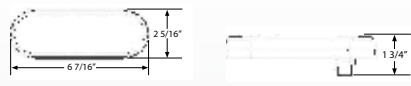

Power Maxx™ 6" Oval LED with Grommet and Plug
C561ATM - Amber, Park/Turn
C561RTM - Red, Stop/Tail/Turn

- Grommet mount installation
- Housing and lens sonic welded to create a sealed light
- Accepts industry standard 3-prong plug
- Current draw: 0.2 Amps
- Diodes : 6