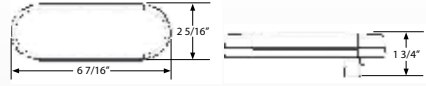

Power Maxx™ 6" Oval LED
C561RL - Red, Stop/Tail/Turn

- Grommet mount installation
- Housing and lens sonic welded to create a sealed light
- Accepts industry standard 3-prong plug
- Current draw: 0.2 Amps
- Diodes : 6