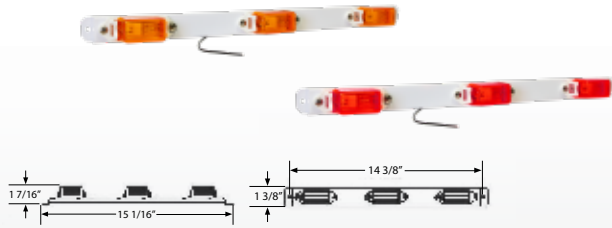

INCANDESCENT Identification Light Bar

B3489A - Amber

B3489R - Red

3489R - Red (Bulk, 100 pk)

- Surface mount installation
- White steel base mounted with 3 lights and removable lenses
- 50" single-wire grounds through mounting hardware
- Current draw: 1.1 Amps

Stainless Steel INCANDESCENT Sealed Identification Light Bar

3483BR - Red

- Surface mount installation
- Stainless steel base mounted with 3 sealed lights
- 50" single-wire grounds through mounting hardware
- Current draw: 1.1 Amps