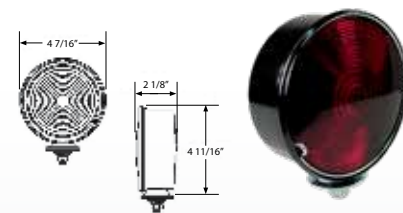

Round Single Face INCANDESCENT B3552R

- **T3552BR** (UPC Label)(Bulk, 6 pk)
- Pedestal mount installation
- Steel housing and durable polycarbonate lens protect against corrosion
- Two-wire design grounds through the mounting post
- Current draw: 3.0 Amps
- Replacement bulb #2057