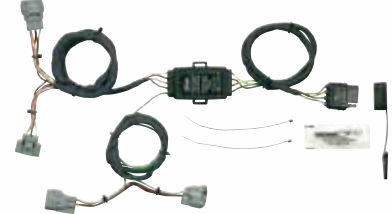

43355

TOYOTA

Tacoma (w/o tow pkg)	2005-08
T-100	1993-98

Includes taillight converter