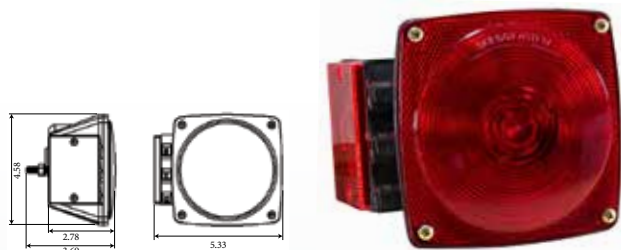

**SUBMERSIBLE**

**Smart Light™ INCANDESCENT - Under 80", Left Hand 69500S**

- Includes taillight quick connector
- 10-year warranty
- 7 functions: Stop, Turn, Tail, Rear Clearance, Rear Reflex, Side Marker and License Plate Illuminator
- Stud mount installation
- Current draw: 3.5 Amps