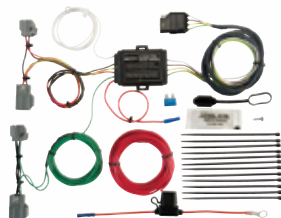

C-70

2011-14

Includes short-proof power converter

**43725**

**VOLVO**

S-80 2007-16  
S-90 2017-19

Includes short-proof power converter

**43735**