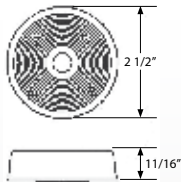

2 1/2" Round INCANDESCENT, Sealed

B836A - Amber
B836R - Red
836BR - Red (Bulk, 100 pk)
836BA - Amber (Bulk, 100 pk)

- Grommet mount installation
- Sealed light - Acrylic lens and ABS housing sonic welded
- Accepts industry standard 2-prong plug
- Current draw: 0.35 Amps