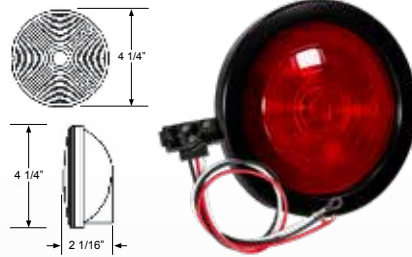

4" Round INCANDESCENT with Grommet and Plug B95