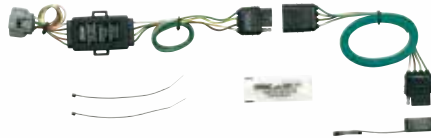

43365

TOYOTA

Tundra	2000

Includes taillight converter