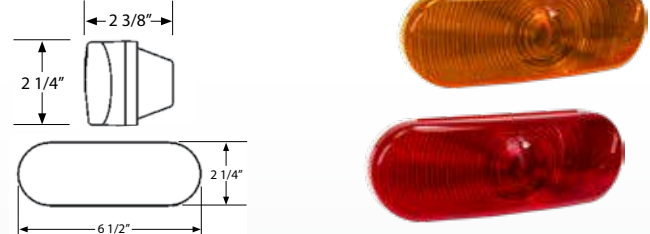

6" Oval INCANDESCENT

B85R - Red, Stop/Tail/Turn

T85BR - Red (UPC Label)(Bulk, 10 pk)

85BR - Red (Bulk, 100 pk)

- Grommet mount installation
- Resin housing and polycarbonate lens sonic welded to create a sealed light
- Accepts industry standard 3-prong plug
- Current draw: 3.0 Amps