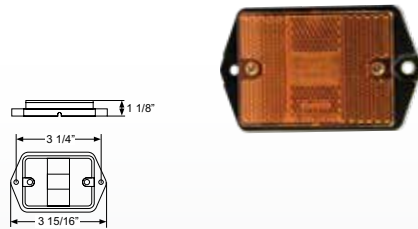

LED SUBMERSIBLE

Rectangular LED with Reflex

C595A - Amber

- Surface, ear mount base on 3 1/4" centers
- Two-wire design
- Replaceable lens
- Current draw: 0.02 Amps
- Diodes : 1