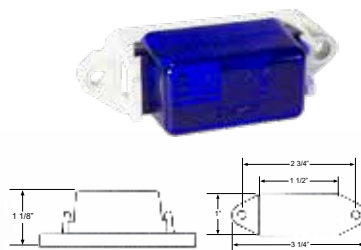

Rectangular INCANDESCENT
B486BL - Blue

- Surface, ear mount base on 2 3/4" centers
- Acrylic lens snaps onto ABS base
- Single-wire design grounds through the mounting hardware
- Current draw: 0.3 Amps
- Replacement bulb #194