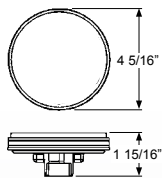

LED SUBMERSIBLE
POWER MAXX
ULTIMATE PERFORMANCE

Power Maxx™ 4" Round LED with Grommet and Plug
542BRK (Bulk, 10 pk)

- Grommet mount installation
- Housing and lens sonic welded to create a sealed light
- Accepts industry standard 3-prong plug
- Current draw: 0.2 Amps
- Diodes : 10

LED SUBMERSIBLE
POWER MAXX
ULTIMATE PERFORMANCE