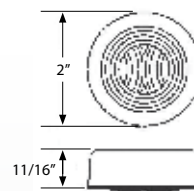

SUBMERSIBLE

2" Round INCANDESCENT, Sealed

B838A - Amber

B838R - Red

- Grommet mount installation
- Sealed light - Acrylic lens and ABS housing sonic welded
- Accepts industry standard 2-prong plug
- Current draw: 0.35 Amps