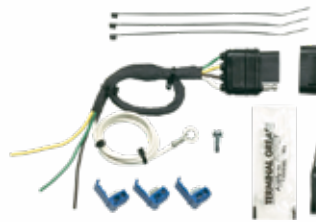

41225

CHEVROLET / GMC / OLDSMOBILE

Astro	1995-05
Blazer	1995-02
Envoy	1999-01
Jimmy	1995-02
Safari	1995-05
Bravada	1995-01

41235