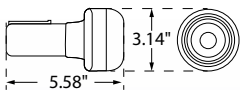

LED Multi-Function Back-up/Utility C2080

- Fits into standard 7 Blade connector
- Back-up function: 150 lumens of light will illuminated whenever the vehicle is put into reverse
- Brake function: Light will illuminate whenever the brake is used
- Work/flashlight function: Light illuminates when switch is turned to the on position. Use while the light is plugged into the 7-way plug or take the light out and use as a flashlight. Flashlight mode requires 3 AAA batteries (not included)
- Current draw: 1.25 Amps
- Diodes : 13

LED SUBMERSIBLE