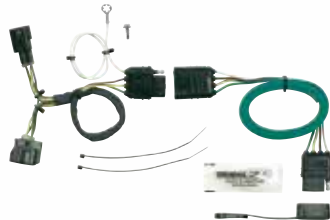

42625

JEEP

Wrangler / Renegade

2005-06