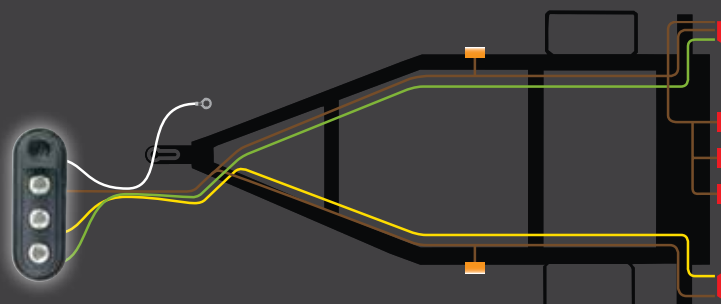

## 4 FLAT Y-HARNESS WIRING DIAGRAM

Time to wire up or rewire your trailer? A Y-Harness provides all the wire needed to get to every light on your trailer.