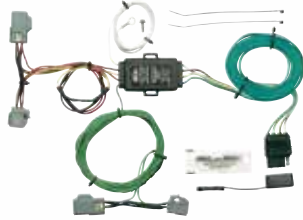

40595

FORD

Taurus (sedan)	2010-12

Includes taillight converter