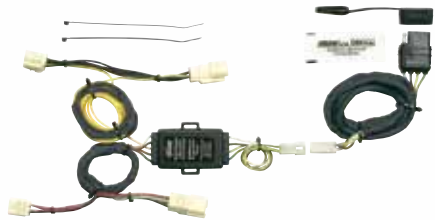

43405

LEXUS / TOYOTA

LX 450
Land Cruiser

1996-98
1991-99

Includes taillight converter