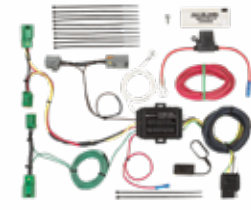

43724

VOLVO

C-70

2011-14

Includes short-proof power converter