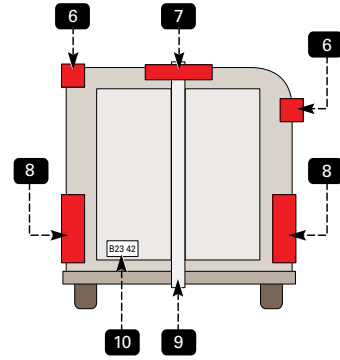

ADDITIONAL EQUIPMENT FOR TRAILERS EXCEEDING THE FOLLOWING PARAMETERS

LENGTH 9.1 M (30') OR LONGER

DESCRIPTION				MANDATORY REQUIREMENTS			
AREA	EQUIPMENT	(SAE LENS CODING)	FUNCTIONAL PURPOSE	QUANTITY	COLOR	LOCATION	HEIGHT MM (IN.) FROM THE GROUND
12A	INTERMEDIATE SIDE MARKER LAMPS	(P2 OR PC)	INDICATE PRESENCE OF A LONG VEHICLE	MINIMUM 2	YELLOW	EACH SIDE NEAR CENTER	380 (15) MINIMUM
12B	INTERMEDIATE SIDE REFLEX REFLECTORS	(A)	INDICATE PRESENCE OF A LONG VEHICLE	MINIMUM 2	YELLOW	EACH SIDE NEAR CENTER - FACING SIDEWARD	380-1530 (15-60)

TRUCK TRACTORS

DESCRIPTION			MANDATORY REQUIREMENTS				OPTIONS
AREA	CONSPICUITY TREATMENT	DOT CODE	QUANTITY	COLOR	LOCATION	HEIGHT MM (IN.) FROM THE GROUND	
13	REAR UPPER BODY MARKING	DOT-C, DOT-C2, DOT-C3, OR DOT-C4	EXACTLY 2 PAIRS OF 50 MM LONG STRIPS	WHITE	REAR UPPER CORNERS OF CAB - FACING REARWARD	AS HIGH AS PRACTICABLE EXCLUDING FAIRINGS	
14	REAR MARKING	DOT-C, DOT-C2, DOT-C3, OR DOT-C4	EXACTLY 2 SECTIONS OF MIN. 600 MM EACH	RED/WHITE	REAR - FACING REARWARD - ON FENDERS, ON MUD FLAPS BRACKETS, OR WITHIN 50 MM BELOW OF THE TOP OF MUD FLAPS	AS HORIZONTAL AS PRACTICABLE AND NOT HIGHER THAN 1525 MM FROM THE GROUND	IF MUD FLAPS NOT USED - ON THE CAB OR FRAME MOUNTED BRACKETS

IMPORTANT NOTE:

EVERY LAMP, REFLEX REFLECTOR, AND CONSPICUITY TREATMENT (DEVICE) MUST BE PERMANENTLY ATTACHED IN THE LOCATION SPECIFIED BELOW AND MUST COMPLY WITH ALL APPLICABLE REQUIREMENTS PRESCRIBED FOR IT BY **FMVSS/CMVSS 108**. THE FACE OF ANY DEVICE ON THE FRONT/REAR AND SIDES SHOULD BE, RESPECTIVELY PERPENDICULAR AND PARALLEL TO VEHICLE CENTERLINE, UNLESS IT IS PHOTOMETRICALLY CERTIFIED AT INSTALLATION ANGLE. NO PART OF THE VEHICLE SHALL PREVENT ANY DEVICE FROM MEETING ITS PRESCRIBED REQUIREMENTS UNLESS AN AUXILIARY DEVICE MEETING ALL PRESCRIBED REQUIREMENTS IS INSTALLED.

IN CANADA: MANUFACTURERS AND IMPORTERS OF VEHICLES MUST HAVE THE PROPER CERTIFICATION TEST RECORDS DEMONSTRATING COMPLIANCE OF LIGHTING COMPONENTS WITH ALL PRESCRIBED REQUIREMENTS.