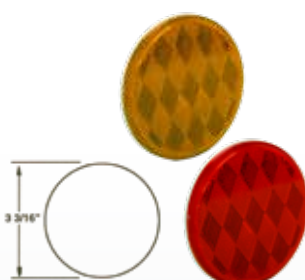

3 3/16" Round Self-Adhesive
B38SA - Amber (Clamshell)
B38SR - Red (Clamshell)
B38SRW - 2 pk Red (Carded)
T38SA - Amber (UPC Label)(Bulk, 10 pk)
T38SR - Red (UPC Label)(Bulk, 10 pk)

- Permanent mount adhesive back
- Durable acrylic lens