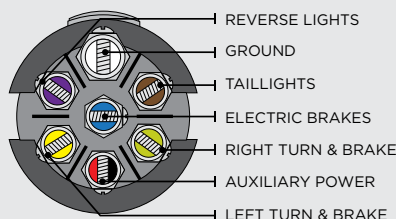

VEHICLE AND TRAILER WIRING CODES

IMPORTANT - Identify the wires on your vehicle and trailer by function only. Color coding is not standard among all manufacturers. Illustrations represent the rear views of the connectors.

VEHICLE SIDE

7 ROUND

4 ROUND

TRAILER SIDE

4 FLAT Y-HARNESS WIRING DIAGRAM

Time to wire up or rewire your trailer? A Y-Harness provides all the wire needed to get to every light on your trailer.