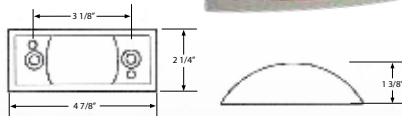

Armored INCANDESCENT

B478A - Amber

B478R - Red

T478BA - Amber (Bulk, 4 pk)

T478BR - Red (Bulk, 4 pk)

- Surface mount installation
- Chrome plated armored housing protects lens and bulb
- Single-wire design grounds through the mounting hardware
- Current draw: 0.3 Amps
- Replacement bulb #194

LED SUBMERSIBLE