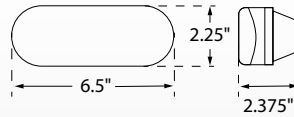

Power1™ 6" Oval LED with Grommet and Plug
C561PTM

- Grommet mount installation
- Housing and lens sonic welded to create a sealed light
- Accepts industry standard 3-prong plug
- Electronics sealed in epoxy to resist corrosion and moisture
- Current draw: 0.2 Amps
- Diodes : 1