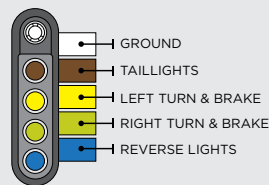

VEHICLE AND TRAILER WIRING CODES

IMPORTANT - Identify the wires on your vehicle and trailer by function only. Color coding is not standard among all manufacturers. Illustrations represent the rear views of the connectors.

VEHICLE SIDE

5 FLAT

4 ROUND

TRAILER SIDE

4 FLAT Y-HARNESS WIRING DIAGRAM

Time to wire up or rewire your trailer? A Y-Harness provides all the wire needed to get to every light on your trailer.