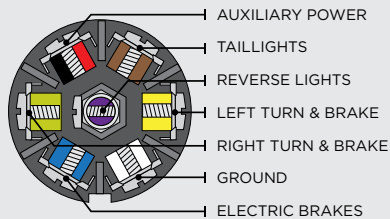

VEHICLE AND TRAILER WIRING CODES

IMPORTANT - Identify the wires on your vehicle and trailer by function only. Color coding is not standard among all manufacturers. Illustrations represent the rear views of the connectors.

VEHICLE SIDE

7 BLADE (SAE STANDARD)