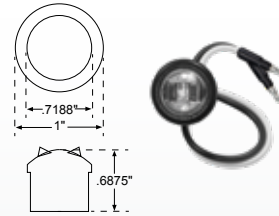

3/4" LED Round with Grommet - Bullet Connector
534BCK2B - Clear (Bulk, 50 pk)

- Hardwire design prevents lamp-plug failures and corrosion
- Wire length, 6 inches
- Can be used as utility, step well or cabinet lights
- Easy installs into any 3/4" opening
- Current draw: 0.02 Amps
- Diodes : 1

LED SUBMERSIBLE