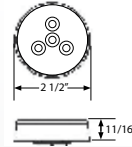

2 1/2" Round LED

504BA - Amber (Bulk, 20 pk)
504BR - Red (Bulk, 20 pk)

- Housing and lens sonic welded to create a sealed light
- Electronics sealed in epoxy to resist corrosion and moisture
- Accepts industry standard 2-prong plug
- Current draw: 0.05 Amps
- Diodes : Amber - 4, Red - 3

LED SUBMERSIBLE