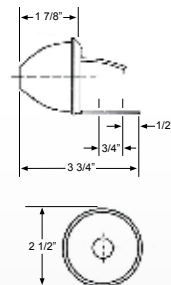

2 1/2" Beehive INCANDESCENT with Bracket

B666A - Amber
B666R - Red

- Mounts with included right angle bracket
- Acrylic lens snaps onto ABS housing
- Single-wire design grounds through the mounting hardware
- Current draw: 0.35 Amps
- Replacement bulb #67