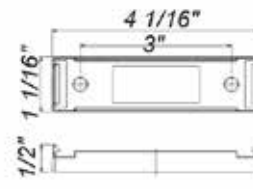

Black Mounting Bracket
92232B (Bulk, 100 pk)