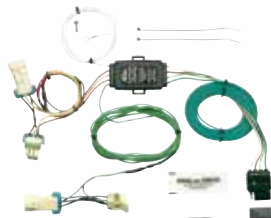

Includes short-proof power converter

**41645**

**GMC**

Acadia (w/o tow pkg)

2007-12

**41705**

**SATURN**

Aura