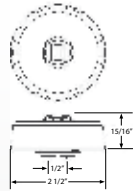

2 1/2" Round LED

508BA - Amber (Bulk, 50 pk)
508BR - Red (Bulk, 50 pk)

- Housing and lens sonic welded to create a sealed light
- Electronics sealed in epoxy to resist corrosion and moisture
- Accepts industry standard 2-prong plug
- Current draw: 0.05 Amps
- Diodes : 7

LED SUBMERSIBLE