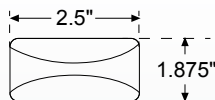

Rectangular LED

536BA - Amber (Bulk, 50 pk)
536BR - Red (Bulk, 50 pk)

- For use with bracket that mounts on 2" centers
- Electronics sealed in epoxy to resist corrosion and moisture
- Current draw: 0.05 Amps
- Diodes : 1

PC2 RATED