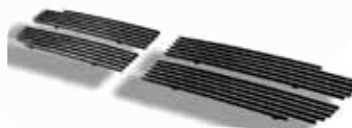

DAKOTA 97 - 04  
BILLET GRILLE  
BOLT-ON  
CWOB-9703DK

DAKOTA 97 - 04  
BILLET GRILLE  
CUT-OUT  
CWBG-9703DK