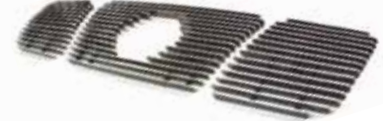

TITAN 04 - 12  
OE REPLACEMENT GRILLE  
CHROME/BLACK, LE MODEL  
CWG-DS4007A0

TITAN 04 - 12  
BILLET GRILLE  
CUT-OUT, W/O HOLE  
CWBG-04TI

TITAN 04 - 12  
BILLET GRILLE  
CUT-OUT, W/ LOGO HOLE  
CWOB-04TIL