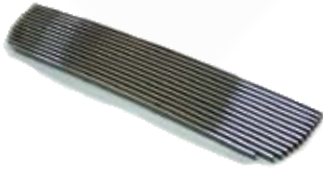

NISSAN

FRONTIER 05-11

FRONTIER 01 - 04
BILLET BUMPER GRILLE
CUT-OUT
CWBG-01FRB