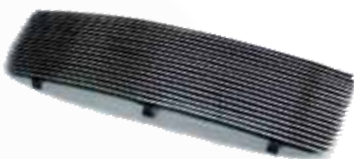

TUNDRA 03 - 06  
OE REPLACEMENT GRILLE  
CHROME/BLACK, REGULAR/ACCESS CAB  
CWG-TY1307C0

TUNDRA 03 - 06  
BILLET GRILLE  
CUT-OUT  
CWBG-03TUN

TUNDRA 03 - 06  
BILLET BUMPER GRILLE  
CUT-OUT  
CWBG-03TUNB