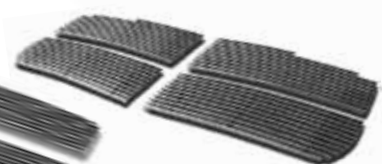

DAKOTA 05 - 07  
3RD BRAKE LIGHT, LED  
PLATINUM SMOKE  
W/ CARGO LIGHT  
LED3-403C-CS

DAKOTA 08 - 11  
BILLET GRILLE  
BOLT-ON, 4PS  
CWOB-08DK

DAKOTA 05 - 07  
BILLET GRILLE  
CUT-OUT, 4PS  
CWBG-05DK