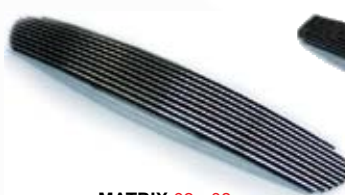

MATRIX 03 - 08
BILLET GRILLE
CUT-OUT
CWBG-03MT