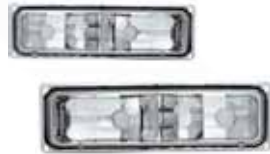

CHEVY PU/CK 88 - 99
FRONT PARK SIGNALS
CRYSTAL DIAMOND-CUT
CWC-CE13