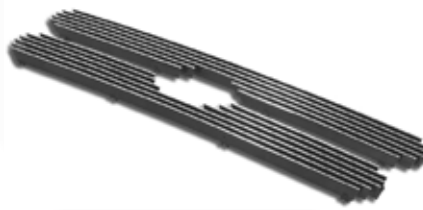

XTERRA 00 - 01
BILLET GRILLE
BOLT-ON
CWOB-01XTA