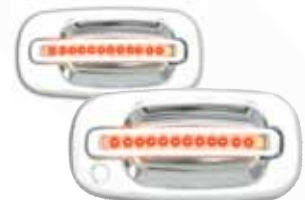

SILVERADO 99 - 06
LED DOOR HANDLE, FRONT
CHROME (2PS/SET)
RED LED/CLEAR LENS, RH NO KEY HOLE
CLR99C18F1