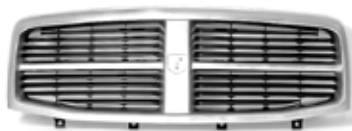

DURANGO 07 - 09  
FOG LIGHTS, PROJECTOR  
W/ HALO, CLEAR, W/ SWITCH  
CWF-5005C2

DURANGO 04 - 06  
OE REPLACEMENT GRILLE  
CHROME/BLACK  
CWG-DG2707A0

DURANGO 04 - 06  
BILLET GRILLE  
CUT-OUT  
CWBG-04DK