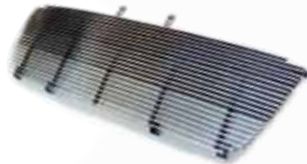

RANGER 89 - 92
BILLET GRILLE
CUT-OUT
CWBG-8992RG