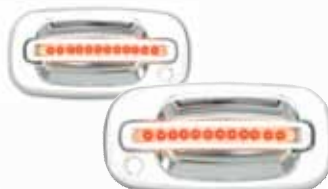

SIERRA 99 - 06
LED DOOR HANDLE, FRONT
CHROME (2PS/SET)
RED LED/CLEAR LENS, BOTH SIDES KEY HOLE
CLR99C18F