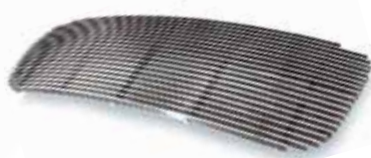

YUKON DENALI/XL 98 - 00
BILLET GRILLE
CUT-OUT, DENALI ONLY
CWBG-98DEN