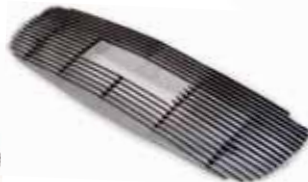

SIERRA 99 - 02
BILLET GRILLE
BOLT-ON, W/ LOGO HOLE
CWOB-00GMCL