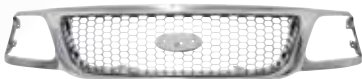

F-150/F-250 LD 99 - 03
GRILLE
CUSTOM ALL CHROME, 4WD XL/
XLT W/ HONEYCOMB
CWG-FD1607I0C