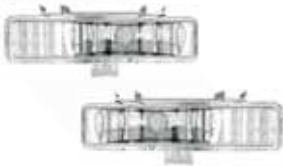

S15 PU 82 - 93
FRONT BUMPER LIGHT
CRYSTAL DIAMOND-CUT
CWB-305C