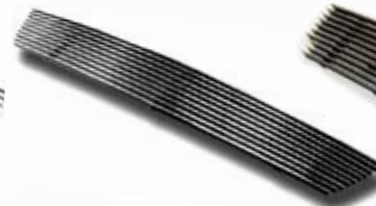

EXPEDITION 03 - 06  
BILLET GRILLE  
BOLT-ON, XLT W/O LOGO HOLE  
CWOB-03EXLT

EXPEDITION 03 - 06  
BILLET BUMPER GRILLE  
BOLT-ON, FOR WEB NET STYLE  
ONLY, NOT FOR EDDIE BAUER  
CWOB-03EXB

EXPEDITION 03 - 06  
BILLET BUMPER GRILLE  
CUT-OUT  
CWBG-0304EXB