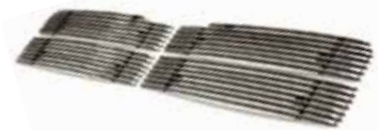

RAM PU 94 - 01
BILLET GRILLE
BOLT-ON, EXCEPT SPORT, 4PS/SET
CWOB-9401DG