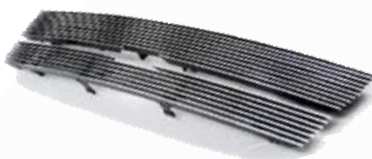

TRAILBLAZER 02 - 05
BILLET GRILLE,
CUT-OUT
CWBG-0205TB