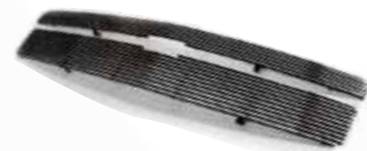

SUBURBAN/TAHOE 07 - 13
BILLET GRILLE
BOLT-ON, NOT FOR HYBRID
CWOB-07TAH