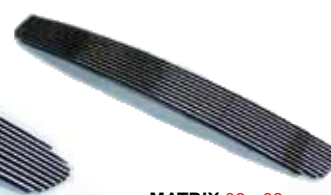

## MATRIX 03-08

MATRIX 03 - 05  
EURO TAIL LAMPS  
BERMUDA BLACK  
CWT-2034B2

MATRIX 03 - 05  
EURO TAIL LAMPS  
CRYSTAL CLEAR  
CWT-2034C2

MATRIX 03 - 08  
BILLET GRILLE  
CUT-OUT  
CWBG-03MT

MATRIX 03 - 08  
BILLET BUMPER GRILLE  
CUT-OUT  
CWBG-03MTB