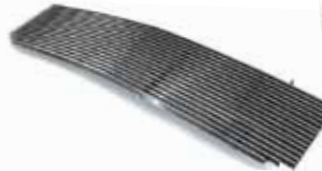

SIERRA 99 - 02
BILLET GRILLE
CUT-OUT, ALSO FOR HEAVY
DUTY & C3
CWBG-9900GMC