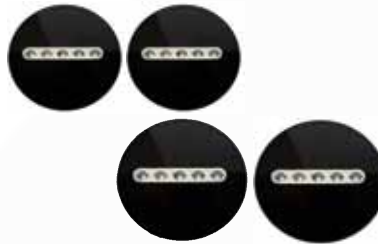

CORVETTE (C6) 05 - 13
LED TAIL LAMPS
MIDNIGHT ONYX
LEDT-336CX