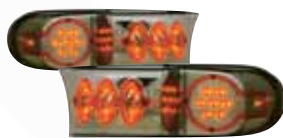

FJ CRUISER 07 - 14  
LED FRONT PARK SIGNALS  
CRYSTAL CLEAR  
LEDC-2038C

FJ CRUISER 07 - 14  
LED FRONT PARK SIGNALS  
PLATINUM SMOKE  
LEDC-2038S

**IPCV**  
.com