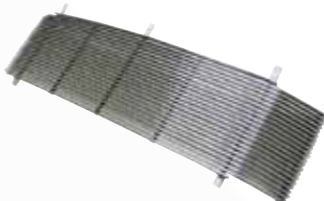

SUPER DUTY 99 - 04
BILLET GRILLE
CUT-OUT, 1PC COVERS ALL 3 HOLES
CWBG-9901SD