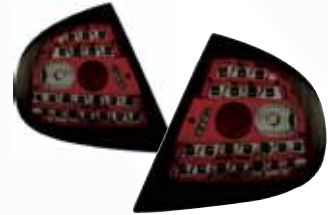

## COBALT 05-10

COBALT 05 - 10  
LED TAIL LAMPS 4DOOR  
CRYSTAL CLEAR  
LEDT-351C

COBALT 05 - 10  
LED TAIL LAMPS 4DOOR  
BERMUDA BLACK  
LEDT-351CB

COBALT 05 - 10  
LED TAIL LAMPS 4DOOR  
PLATINUM SMOKE  
LEDT-351CS