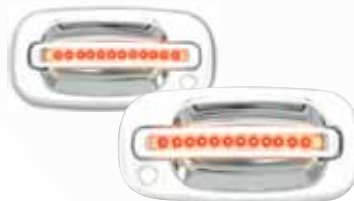

AVALANCHE 02 - 06
LED DOOR HANDLE, FRONT
CHROME (2PS/SET)
RED LED/CLEAR LENS, BOTH SIDES KEY HOLE
CLR99C18F