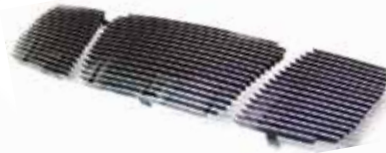

TITAN 04 - 12  
OE REPLACEMENT GRILLE  
CHROME/BLACK, LE MODEL  
CWG-DS4007A0

TITAN 04 - 12  
BILLET GRILLE  
CUT-OUT, W/O HOLE  
CWBG-04TI

TITAN 04 - 12  
BILLET GRILLE  
CUT-OUT, W/ LOGO HOLE  
CWOB-04TIL