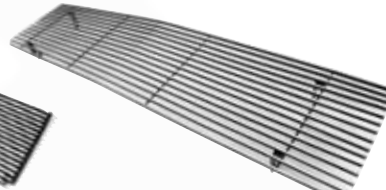

SUBURBAN/TAHOE 81 - 87
BILLET GRILLE
PHANTOM TYPE
CWBG-8187CKP

SUBURBAN/TAHOE 73 - 80
BILLET GRILLE
CUT-OUT
CWBG-7380CK