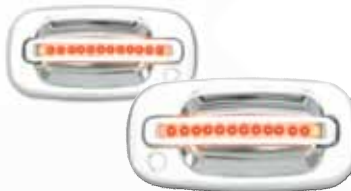

SUBURBAN/TAHOE 00 - 06
LED DOOR HANDLE, FRONT
CHROME (2PS/SET)
RED LED/CLEAR LENS, BOTH SIDES KEY HOLE
CLR99C18F