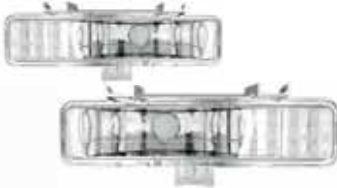

S10/S-PU 82-93
FRONT BUMPER LIGHTS
CRYSTAL DIAMOND-CUT
CHEVY ONLY
CWB-305C