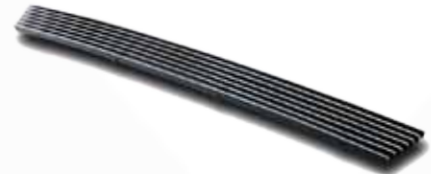

F-150/F-250 LD 06 - 08
BILLET BUMPER GRILLE
BOLT-ON
CWOB-06FDB