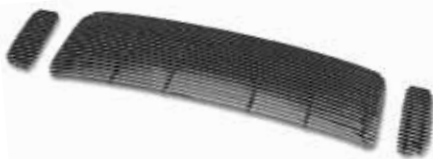

EXCURSION 00 - 04  
GRILLE  
CUSTOM ALL CHROME  
CWG-FD1107AOC

EXCURSION 00 - 04  
OE REPLACEMENT GRILLE  
CHROME/GRAY, W/O PACKAGE  
CWG-FD1107AO

EXCURSION 00 - 04  
BILLET GRILLE  
CUT-OUT, 3PS/SET  
CWBG-99SD3