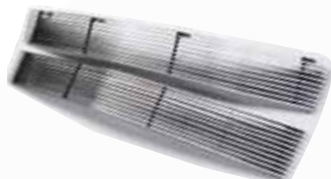

ASTRO 95 - 05
BILLET GRILLE
CUT-OUT
CWBG-95AS