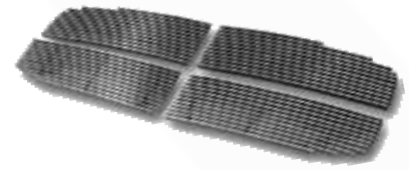

RAM PU 06 - 08
BILLET GRILLE
BOLT-ON
CWOB-06DG