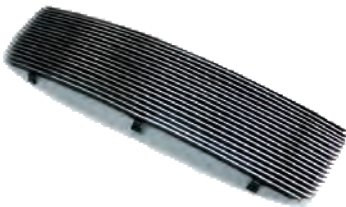

TUNDRA 00 - 06  
3RD BRAKE LIGHT, LED  
PLATINUM SMOKE  
LED3-2026CS

TUNDRA 03 - 06  
OE REPLACEMENT GRILLE  
CHROME/BLACK, REGULAR/ACCESS CAB  
CWG-TY1307C0

TUNDRA 03 - 06  
BILLET GRILLE  
CUT-OUT  
CWBG-03TUN