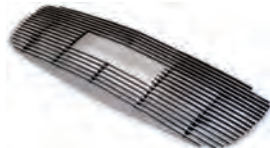

**SIERRA 99 - 02**  
BILLET GRILLE  
BOLT-ON, W/O LOGO HOLE  
CWOB-00GMC

**SIERRA 99 - 02**  
BILLET GRILLE  
BOLT-ON, W/ LOGO HOLE  
CWOB-00GMCL

**SIERRA 99 - 02**  
BILLET GRILLE  
CUT-OUT, ALSO FOR HEAVY  
DUTY & C3  
CWBG-9900GMC