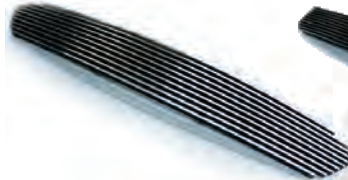

MATRIX 03 - 08
BILLET GRILLE
CUT-OUT
CWBG-03MT