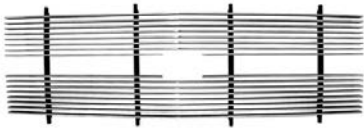

CHEVY PU/CK 88 - 93
BILLET GRILLE
CUT-OUT
CWBG-8893CK