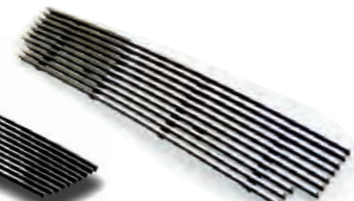

EXPEDITION 03 - 06  
BILLET GRILLE  
BOLT-ON, XLT W/O LOGO HOLE  
CWOB-03EXLT

EXPEDITION 03 - 06  
BILLET BUMPER GRILLE  
BOLT-ON, FOR WEB NET STYLE  
ONLY, NOT FOR EDDIE BAUER  
CWOB-03EXB

EXPEDITION 03 - 06  
BILLET BUMPER GRILLE  
CUT-OUT  
CWBG-0304EXB