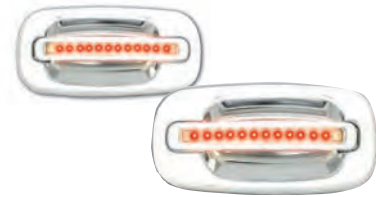

AVALANCHE 02 - 06
LED DOOR HANDLE, REAR
CHROME (2PS/SET)
RED LED/CLEAR LENS, NO KEY HOLE
CLR99C18R