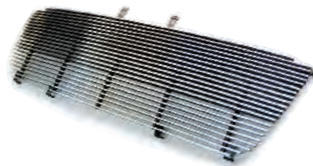

RANGER 89 - 92
BILLET GRILLE
CUT-OUT
CWBG-8992RG