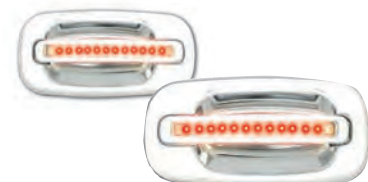

SUBURBAN/TAHOE 00 - 06
LED DOOR HANDLE, REAR
CHROME (2PS/SET)
RED LED/CLEAR LENS, NO KEY HOLE
CLR99C18R