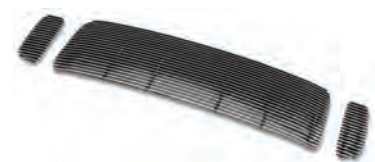

SUPER DUTY 99 - 04
BILLET GRILLE
CUT-OUT, 3PS/SET
CWBG-99SD3