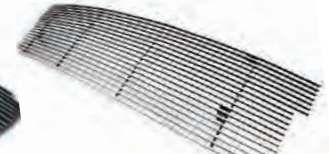

EXPEDITION 99 - 02  
BILLET GRILLE  
BOLT-ON, W/ LOGO HOLE  
CWOB-99FD

EXPEDITION 99 - 02  
BILLET GRILLE  
CUT-OUT, LOGO SHOWS, 19 BARS  
CWBG-99FD