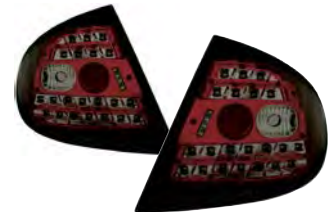

COBALT 05 - 10
LED TAIL LAMPS 4DOOR
PLATINUM SMOKE
LEDT-351CS