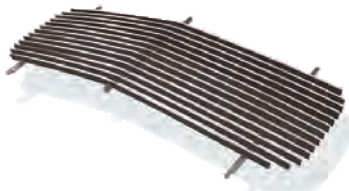

SUBURBAN/YUKON/XL 94 - 99
BILLET GRILLE
CUT-OUT
CWBG-9498GMC