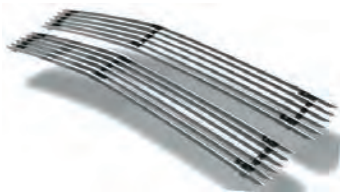

SUBURBAN/TAHOE 94 - 99  
BILLET GRILLE  
BOLT-ON, 2PC  
CWOB-9498CK4

SUBURBAN/TAHOE 94 - 99  
BILLET GRILLE  
CUT-OUT, 2PC  
CWBG-9498CK

SUBURBAN/TAHOE 92 - 93  
BILLET GRILLE  
CUT-OUT  
CWBG-8893CK

SUBURBAN/TAHOE 94 - 99  
BILLET CONVERSION GRILLE, 4MM  
CHROME, RECESSED FOR OE LOGO  
CWGI-9498CK4