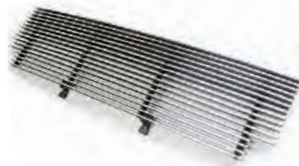

RANGER 01 - 03
BILLET GRILLE
CUT-OUT, 2WD
CWBG-012RG