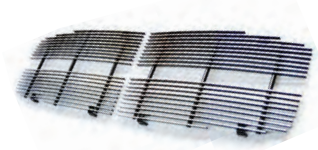

DURANGO 04 - 06
BILLET GRILLE
CUT-OUT
CWBG-04DK