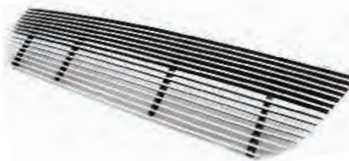

EXPLORER (4DR) 02 - 05
BILLET GRILLE
BOLT-ON, 4 DOOR
CWOB-0104EXP4