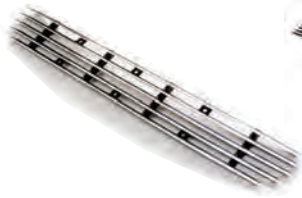

FORD

EXPEDITION 97-02

EXPEDITION 99 - 02
BILLET BUMPER GRILLE
CUT-OUT
CWBG-9902EXB