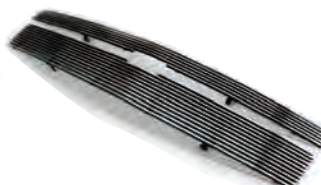

AVALANCHE 07 - 13
BILLET GRILLE
BOLT-ON
CW0B-07TAH