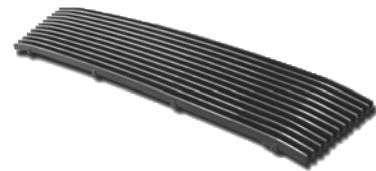

**YUKON/XL 07 - 13  
BILLET GRILLE  
BOLT-ON, W/O LOGO HOLE  
CWOB-07YUK**

**YUKON/XL 07 - 13  
BILLET GRILLE  
BOLT-ON, W/ LOGO HOLE  
CWOB-07YUKL**

**YUKON/XL 07 - 13  
BILLET BUMPER GRILLE  
BOLT-ON, TOWHOOKS COVERED  
CWOB-07YUKB**