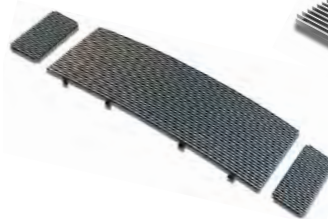

SUPER DUTY 08 - 10
BILLET GRILLE
CUT-OUT, 1 CENTER+2
SIDES, 3PS/SET
CWBG-08SD