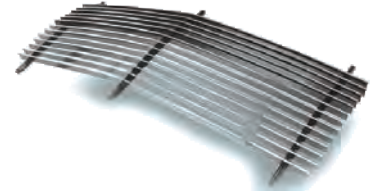

SUBURBAN/YUKON/XL 92 - 93
BILLET GRILLE
CUT-OUT
CWBG-8893GMC