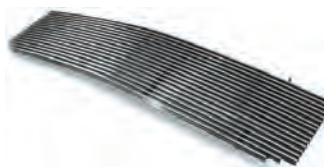

YUKON/XL 00 - 06  
BILLET GRILLE  
BOLT-ON, W/O LOGO HOLE  
CWOB-00GMC

YUKON/XL 00 - 06  
BILLET GRILLE  
BOLT-ON, W/ LOGO HOLE  
CWOB-00GMCL

YUKON/XL 00 - 06  
BILLET GRILLE  
CUT-OUT  
CWBG-9900GMC

YUKON/XL 00 - 06  
BILLET BUMPER GRILLE  
CUT-OUT  
CWBG-9900GMCB