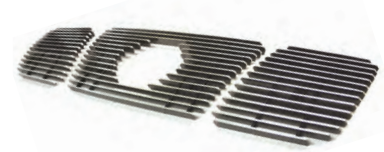

TITAN 04 - 12  
OE REPLACEMENT GRILLE  
CHROME/BLACK, LE MODEL  
CWG-DS4007A0

TITAN 04 - 12  
BILLET GRILLE  
CUT-OUT, W/O HOLE  
CWBG-04TI

TITAN 04 - 12  
BILLET GRILLE  
CUT-OUT, W/ LOGO HOLE  
CWOB-04TIL