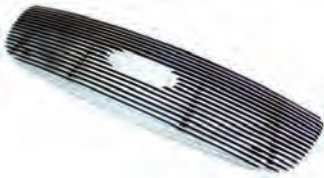

F-150 / F-250 LD 97-03

F-150/F-250 LD 99 - 03
BILLET GRILLE
BOLT-ON, LOGO SHOWS, LIGHTNING/
HARLEY DAVIDSON, HONEYCOMB STYLE
CWOB-99FDHL