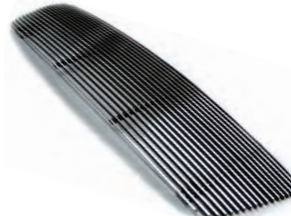

### LED TECHNOLOGY

F-150/F-250 LD 04 - 06  
OE REPLACEMENT GRILLE  
CHR/DK ARG, XL W/ BAR  
CWG-FD4607D0

F-150/F-250 LD 04 - 08  
BILLET GRILLE  
BOLT-ON, 6-PC STYLE  
CWOB-04FD

F-150/F-250 LD 04 - 08  
BILLET GRILLE  
BOLT-ON, W/O LOGO HOLE  
HONEYCOMB  
CWOB-04FDH