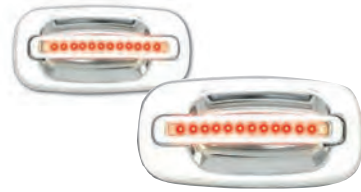

YUKON/XL 00 - 06
LED DOOR HANDLE, REAR
CHROME (2PS/SET)
RED LED/CLEAR LENS, NO KEY HOLE
CLR99C18R