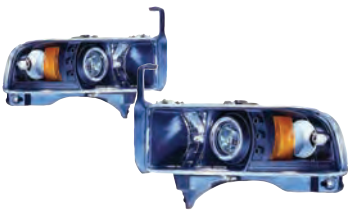

RAM PU 94 - 01
PROJECTOR HEADLIGHTS
BLACK, NOT FOR SPORT
CWS-401B2