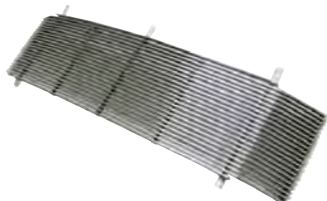

SUPER DUTY 99 - 04
BILLET GRILLE
CUT-OUT, 1PC COVERS ALL 3 HOLES
CWBG-9901SD