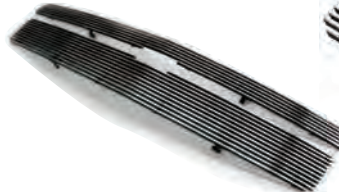

SUBURBAN/TAHOE 07 - 13
BILLET GRILLE
BOLT-ON, NOT FOR HYBRID
CW0B-07TAH