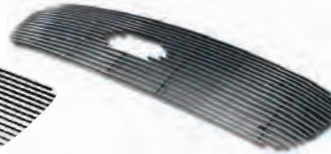

EXPEDITION 99 - 02  
BILLET GRILLE  
BOLT-ON, W/ LOGO HOLE  
CWOB-99FD

EXPEDITION 99 - 02  
BILLET GRILLE  
CUT-OUT, LOGO SHOWS, 19 BARS  
CWBG-99FD