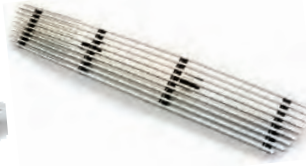

RANGER 01 - 03
BILLET BUMPER GRILLE
CUT-OUT, 4WD EDGE
CWBG-0104RGB