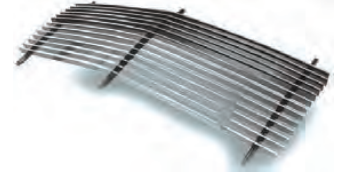

GMC TRUCK 88 - 93
BILLET GRILLE
CUT-OUT
CWBG-8893GMC