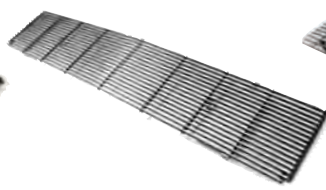

SUBURBAN/TAHOE 81 - 87
BILLET GRILLE
PHANTOM TYPE
CWBG-8187CKP