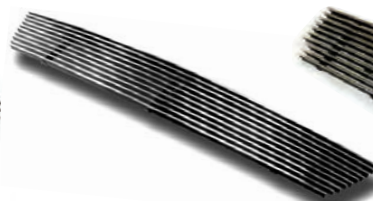

EXPEDITION 03 - 06  
BILLET GRILLE  
BOLT-ON, XLT W/O LOGO HOLE  
CWOB-03EXLT

EXPEDITION 03 - 06  
BILLET BUMPER GRILLE  
BOLT-ON, FOR WEB NET STYLE  
ONLY, NOT FOR EDDIE BAUER  
CWOB-03EXB

EXPEDITION 03 - 06  
BILLET BUMPER GRILLE  
CUT-OUT  
CWBG-0304EXB