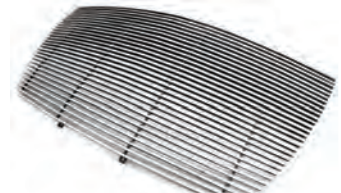

300C 05 - 10
BILLET GRILLE, CUT-OUT
HORIZONTAL BAR TYPE
CWBG-05CY3