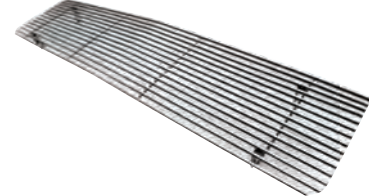

CHEVY PU/CK 73 - 80
BILLET GRILLE,
CUT-OUT
CWBG-7380CK