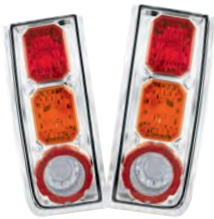

H2 03 - 08
EURO TAIL LAMPS
CLEAR/RED/AMBER, EXCEPT H2 SUT
CWT-CE343CA