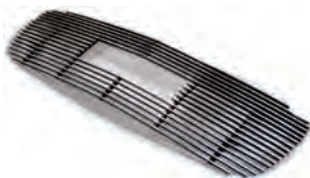

YUKON/XL 00 - 06  
BILLET GRILLE  
BOLT-ON, W/O LOGO HOLE  
CWOB-00GMC

YUKON/XL 00 - 06  
BILLET GRILLE  
BOLT-ON, W/ LOGO HOLE  
CWOB-00GMCL

YUKON/XL 00 - 06  
BILLET GRILLE  
CUT-OUT  
CWBG-9900GMC

YUKON/XL 00 - 06  
BILLET BUMPER GRILLE  
CUT-OUT  
CWBG-9900GMCB