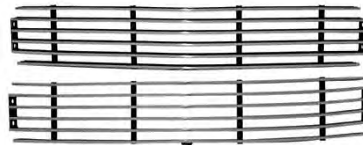

SUBURBAN/TAHOE 94 - 99
BILLET GRILLE
CUT-OUT, 2PC
CWBG-9498CK