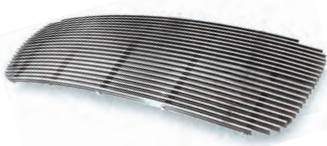

YUKON DENALI/XL 98 - 00
BILLET GRILLE
CUT-OUT, DENALI ONLY
CWBG-98DEN