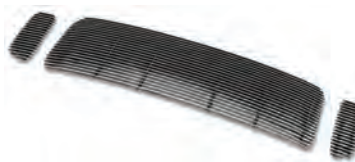

EXCURSION 00 - 04  
GRILLE  
CUSTOM ALL CHROME  
CWG-FD1107A0C

EXCURSION 00 - 04  
OE REPLACEMENT GRILLE  
CHROME/GRAY, W/O PACKAGE  
CWG-FD1107A0

EXCURSION 00 - 04  
BILLET GRILLE  
CUT-OUT, 3PS/SET  
CWBG-99SD3