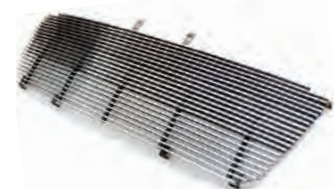

EXPLORER (4DR) 91 - 94
BILLET GRILLE
CUT-OUT
CWBG-8992RG