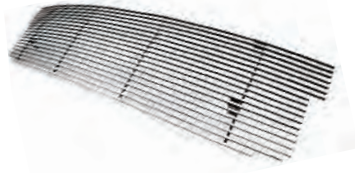

F-150/F-250 LD 99 - 03
BILLET GRILLE
CUT-OUT, LOGO SHOWS, 19 BARS, F1150/LIGHTNING/
HARLEY DAVIDSON STYLESIDE & FLARESIDE, 2WD ONLY
CWBG-99FD