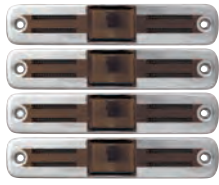

HUMMER

H2 03-08 / H2 SUT 05-08

H2 03 - 07
SIDEMARKER COVERS
PLATINUM SMOKE, 4PC/SET
CWS-349S