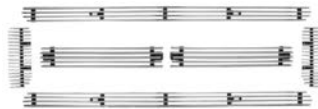

**SUPER DUTY 05 - 07**  
GRILLE  
CUSTOM ALL CHROME  
CWG-FD1107A0C

**SUPER DUTY 05 - 07**  
OE REPLACEMENT GRILLE  
CHROME/GRAY  
CWG-FD1107A0

**SUPER DUTY 05 - 07**  
BILLET GRILLE  
BOLT-ON, HONEYCOMB, 6PC  
CWOB-05SD