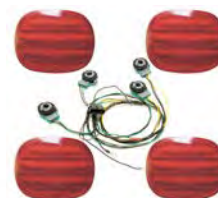

ROLL PAN LIGHTS

LIGHTS FOR
ROLL PAN
4 LENSES + WIRING
HARNES SET, 5PS/SET
CWR-LIGHTS