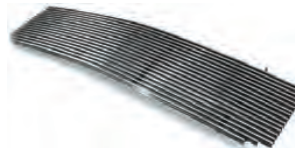

**SIERRA 99 - 02**  
BILLET GRILLE  
BOLT-ON, W/O LOGO HOLE  
CWOB-00GMC

**SIERRA 99 - 02**  
BILLET GRILLE  
BOLT-ON, W/ LOGO HOLE  
CWOB-00GMCL

**SIERRA 99 - 02**  
BILLET GRILLE  
CUT-OUT, ALSO FOR HEAVY  
DUTY & C3  
CWBG-9900GMC