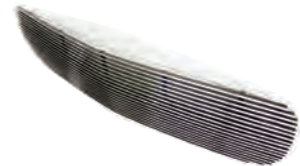

YUKON/XL 00 - 06  
BILLET GRILLE  
BOLT-ON, W/O LOGO HOLE  
CWOB-00GMC

YUKON/XL 00 - 06  
BILLET GRILLE  
BOLT-ON, W/ LOGO HOLE  
CWOB-00GMCL

YUKON/XL 00 - 06  
BILLET GRILLE  
CUT-OUT  
CWBG-9900GMC

YUKON/XL 00 - 06  
BILLET BUMPER GRILLE  
CUT-OUT  
CWBG-9900GMCB