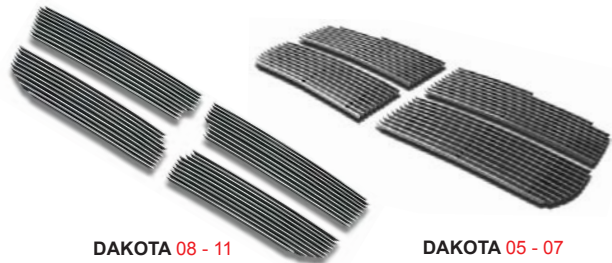

DAKOTA 05 - 07  
3RD BRAKE LIGHT, LED  
PLATINUM SMOKE  
W/ CARGO LIGHT  
LED3-403C-CS

DAKOTA 08 - 11  
BILLET GRILLE  
BOLT-ON, 4PS  
CWOB-08DK

DAKOTA 05 - 07  
BILLET GRILLE  
CUT-OUT  
CWBG-05DK