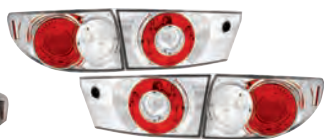

ACCORD 03 - 05
EURO TAIL LAMPS
CRYSTAL CLEAR, 4 DOOR, 4PS
CWT-714C