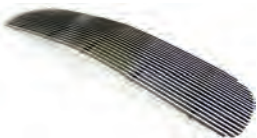

SIERRA 99 - 02
BILLET GRILLE
BOLT-ON, W/O LOGO HOLE
CWOB-00GMC