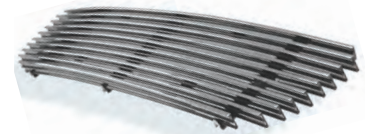

EXPLORER (4DR) 02 - 05
BILLET BUMPER GRILLE
CUT-OUT, 4 DOOR
CWBG-0204EXPB