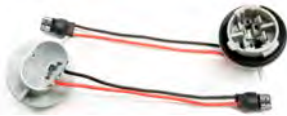

SILVERADO 10 - 13
BACK-UP LAMP SOCKET
ADAPTER, (FROM 2009) PAIR
3042-WIRE