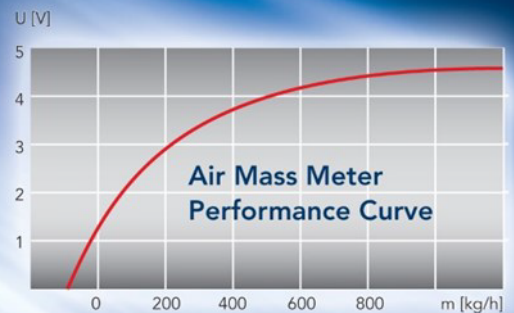

KARLYN/STI

The perfect ones!

- BREMI air mass meters: 100% tested and manufactured to ISO/TS16949 standard
- Maximum precision and fast response times support optimum and clean combustion

OEM-Supplier for Generations!