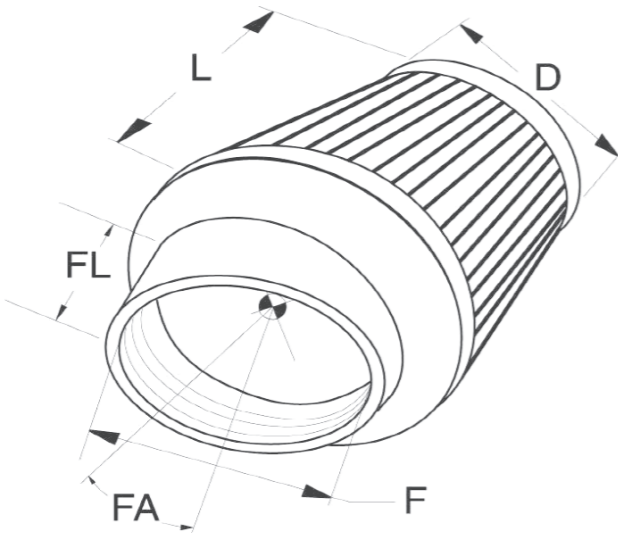

Round Tapered

When selecting one of K&N's universal round tapered air filters, you should consider the following dimensions as they relate to the specification chart:

(F) Mounting Flange Inside Diameter - This is the most critical dimension and should be very close to the diameter of the application's inlet flange. The flange will stretch up to 1/16" for those in-between sizes.

(D) Filter Diameter - This is the outside diameter of the filter. Always use the largest diameter practical for maximum filtration.

(L) Filter Length - This dimension is the length of the filter body only, it does not include the flange length. Always use the longest filter practical for maximum filtration.

(FA/FL) Flange Angle and/or Length - If no angle is listed in the specifications table, then the flange is straight. Any angle listed is in degrees and can be utilized when space is a problem.

(FO) Flange Offset - In some cases the center of the flange is offset from the center of the filter base in order to provide a better fit.

(F) Mounting Flange Inside Diameter		(D) Filter Base Diameter		(D) Filter Top Diameter		(L) Filter Length		(FL) Flange Length		(FA) Flange Style		(FO) Flange Offset		Rubber End Cap Part #	Chrome End Cap Part #	Custom End Cap Part #	Filter Wraps Part #
Inch	mm	Inch	mm	Inch	mm	Inch	mm	Inch	mm	Type	Angle	Inch	mm				
5/16	8	1-3/8	35	1	25	1	25	5/8	16	Centered				RU-3490			
		1-3/8	35	1	25	1-3/8	35	3/8	10	Centered				RU-3170			
1	25	2-7/8	73	3-1/2	89	3-1/2	89	5/8	16	Centered				RE-0200²⁰			
		3	76	3-1/2	89	4	102	1	25	Centered				62-1550			
1-1/8	29	2-1/4	57	2	51	2-1/2	64	5/8	16	Centered					RC-2540		RC-2540PK
1-1/4	32	2-7/8	73	3-1/2	89	3-1/2	89	5/8	16	Centered				RE-0220²⁰			
		2-15/16	75	3-1/2	89	2-7/16	62	5/8	16	Centered				RE-0230²⁰			
1-3/8	35	2-1/2	64	2	51	2-1/4	57	5/8	16	Centered					RC-0790		RC-0790PK
1-9/16	40	2-5/8	67	2	51	3	76	5/8	16	Centered					RC-2290		
		3	76	2	51	3	76	5/8	16	Centered					RC-2310		22-8028PK
1-11/16	43	3	76	2	51	2-3/8	60	5/8	16	Centered					RC-2490		
		3	76	2	51	2-3/4	70	5/8	16	Centered				R-1070	RC-1070		22-8028PK
		3	76	2	51	4	102	1-1/2	38	Angled	40°			R-1100			22-8048PK
		3-1/2	89	2	51	4	102	5/8	16	Centered				R-1080			22-8029PK
1-3/4	44	2-15/16	75	3-1/2	89	3-1/2	89	5/8	16	Centered				RE-0260²⁰			
		3	76	2	51	2-1/2	64	5/8	16	Centered				RU-2690			
		4-1/2	114	3	76	2-1/2	64	5/8	16	Centered				RU-2680			
		4-1/2	114	3	76	2-1/2	64	5/8	16	Offset		9/16	14	RU-2740			
1-25/32	45	6-7/8	175	5-27/32	148	2-9/16	65	1-25/32	45	Centered					RC-5116		
1-13/16	46	3	76	2	51	2-1/2	64	5/8	16	Centered				RU-2930			22-8028PK
		3	76	2	51	3	76	5/8	16	Centered				RU-2320	RC-2320		22-8028PK
1-7/8	48	3	76	2	51	2	51	5/8	16	Centered				RU-2550	RC-2550		
		3	76	2	51	3	76	5/8	16	Centered				R-1090	RC-1090		22-8028PK
		3	76	2	51	3-11/16	94	1	25	Angled	10°				RC-1290		22-8048PK
1-15/16	49	3	76	2	51	2-1/2	64	5/8	16	Centered				RU-2660	RC-2500		22-8028PK
		3	76	2	51	3	76	5/8	16	Centered				R-1060	RC-1060		22-8028PK

Round Tapered