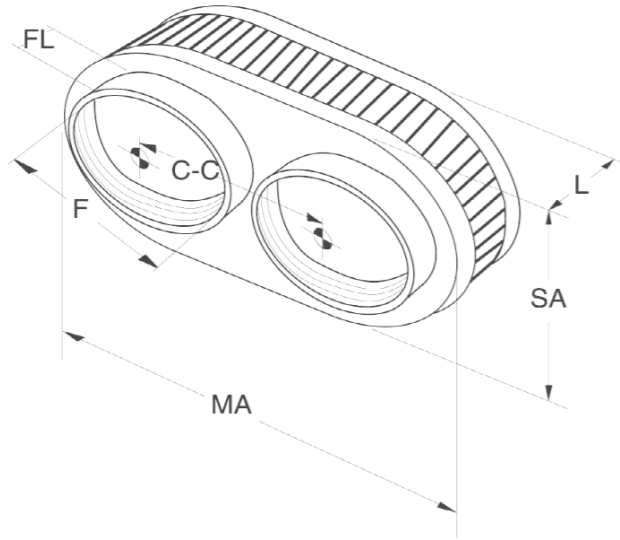

When selecting one of K&N's universal dual flange air filters, you should consider the following dimensions as they relate to the specification chart:

(F) Mounting Flange Inside Diameter - This is the most critical dimension and should be very close to the diameter of the application's inlet flange. The flange will stretch up to 1/16" for those in-between sizes.

(MA / SA) Filter Oval Dimensions - This is the length and width of the filter. Always use the largest filter practical to fit the application.

(L) Filter Length - This dimension is the length of the filter body only, it does not include the flange length. Always use the longest filter practical for maximum filtration.

(FA / FL) Flange Angle and/or Length - If no angle is listed in the specifications table, then the flange is straight. Any angle listed is in degrees and can be utilized when space is a problem.

(FO) Flange Offset - In some cases the center of the flange is offset from the center of the filter base in order to provide a better fit.

(C-C) Flange Center to Center - For dual flange filters, this is the flange spacing. This dimension should be within 2mm for proper fit on the application.

Inch	mm	(MA/SA) Filter Base Dimensions		(MA/SA) Filter Top Dimensions		(L) Filter Length		(FL) Flange Length		(FA) Flange Style	(FO) Flange Offset	(C-C) Flange Ctr to Ctr		Rubber End Cap Part #	Chrome End Cap Part #	Filter Wraps Part #
		Inch	mm	Inch	mm	Inch	mm	Inch	mm			Inch	mm			
1-1/4	32	1-7/8x5	48x127	2x5-3/16	51x132	4-5/8	117	3/4	19	Centered		3-1/8	79	KA-2586		
1-9/16	40	4-1/2x7	114x178	4-1/2x7	114x178	2	51	5/8	16	Offset	1-1/8 29	3	76		RC-2240	
1-7/8	48	3-7/8x6-1/8	98x156	3-7/8x6-1/8	98x156	3	76	5/8	16	Offset	3/8 10	2-5/8	67	R-0990¹⁰		
2	51	4x6-1/4	102x159	4x6-1/4	102x159	2	51	5/8	16	Offset	1/4 6	2-5/8	67		RC-2370⁷	
		4x6-1/4	102x159	4x6-1/4	102x159	3-1/4	83	5/8	16	Offset	1/4 6	2-5/8	67		RC-4350⁷	
2-1/16	52	3-3/4x8-1/2	95x216	3-3/4x8-1/2	95x216	1-3/4	44	5/8	16	Centered		5	127		RC-3240	
		3-3/4x8-1/2	95x216	3-3/4x8-1/2	95x216	2-3/8	60	5/8	16	Centered		3-3/4	95		RC-2820	
		3-3/4x8-1/2	95x216	3-3/4x8-1/2	95x216	2-3/8	60	5/8	16	Centered		5	127		RC-2720	
		3-3/4x6-1/4	95x159	3-3/4x6-1/4	95x159	3	76	5/8	16	Centered		3-1/16	78	R-2300		
2-1/8	54	4x6	102x152	3-3/4x4-1/2	95x114	4	102	5/8	16	Centered		2-15/16	75	RU-2850		
		4x6-1/4	102x159	4x6-1/4	102x159	1-3/4	44	5/8	16	Centered		2-15/16	75		RC-2380	
		4x6-1/4	102x159	4x6-1/4	102x159	2	51	3/4	19	Centered		2-5/8	67		RC-2360	
		4x6-1/4	102x159	4x6-1/4	102x159	3	76	3/8	10	Centered		3-1/8	79		RC-3510³²	
2-3/8	60	3-5/8x7-3/8	92x187	3-5/8x7-3/8	92x187	3	76	5/8	16	Centered		4-3/16	106	RU-2970		
		3-3/4x6-1/4	95x159	3-7/16x4-7/16	87x113	6-3/4	171	3/8	10	Centered		3	76	RU-4710		RU-4710PK
		3-3/4x6-1/4	95x159	3-3/4x6-1/4	95x159	3	76	3/8	10	Centered		3	76	RU-2920		
		3-3/4x6-1/4	95x159	4-7/16x3-7/16	113x87	5	127	3/8	10	Centered		3	76	RU-4720		RU-4720PK
2-3/4	70	5-1/2x9	140x229	5-1/2x9	140x229	2	51	3/4	19	Centered		4-1/16	103		RC-2830	22-2840PL¹⁴
		5-1/2x9	140x229	5-1/2x9	140x229	2-1/2	64	3/4	19	Centered		4-1/16	103		RC-2840	22-2840PL¹⁴