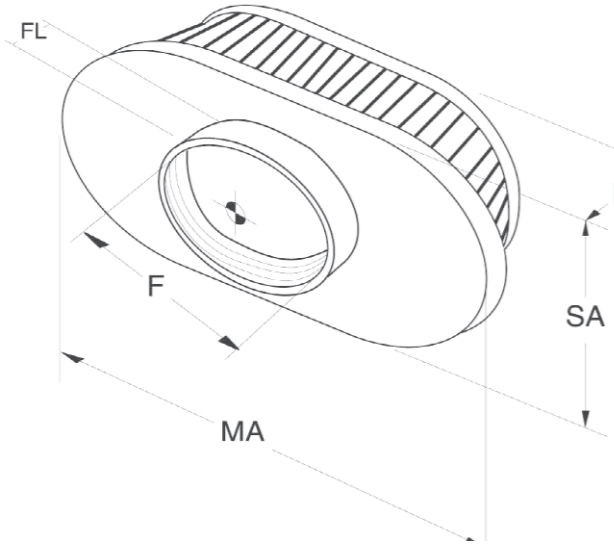

When selecting one of K&N's universal oval air filters, you should consider the following dimensions as they relate to the specification chart:

(F) Mounting Flange Inside Diameter - This is the most critical dimension and should be very close to the diameter of the application's inlet flange. The flange will stretch up to 1/16" for those in-between sizes.

(MA / SA) Filter Oval Dimensions - This is the length and width of the filter. Always use the largest filter practical to fit the application.

(L) Filter Length - This dimension is the length of the filter body only, it does not include the flange length. Always use the longest filter practical for maximum filtration.

(FA / FL) Flange Angle and/or Length - If no angle is listed in the specifications table, then the flange is straight. Any angle listed is in degrees and can be utilized when space is a problem.

(FO) Flange Offset - In some cases the center of the flange is offset from the center of the filter base in order to provide a better fit.

(F) Mounting Flange Inside Diameter	(MA/SA) Filter Base Dimensions	(MA/SA) Filter Top Dimensions	(L) Filter Length	(FL) Flange Length	(FA) Flange Style	(FO) Flange Offset	Rubber End Cap Part #	Chrome End Cap Part #	Custom End Cap Part #	Filter Wraps Part #
Inch mm	Inch mm	Inch mm	Inch mm	Inch mm	Type Angle	Inch mm				
0	5x18-3/4	127x476	3x16-3/4	76x425	4-13/16 122	2 51				RP-5161
1-3/4	3x4	76x102	2x3	51x76	2-3/4 70	5/8 16				RC-1820DK
	3x4	76x102	2-1/2x3-1/2	64x89	2-3/4 70	5/8 16				RU-0981DK
2	3x4	76x102	2x3	51x76	2-3/4 70	5/8 16				RC-1820DK
	3x4	76x102	2x3	51x76	5 127	5/8 16				RC-2770DK
	3x4	76x102	2-1/2x3-1/2	64x89	2-3/4 70	5/8 16				RU-1820DK
2-1/8	3x4	76x102	2x3	51x76	2-3/4 70	5/8 16				RC-0981DK
	3x4	76x102	2x3	51x76	4 102	5/8 16				RC-2900DK
	3x4	76x102	2-1/2x3-1/2	64x89	2-3/4 70	5/8 16				RU-0981DK
	3x4	76x102	2-1/2x3-1/2	64x89	4 102	5/8 16				RU-2980DK
	3x4	76x102	2-1/2x3-1/2	64x89	5 127	5/8 16				RU-2750DK
2-7/16	3-1/4x4	83x102	2-1/2x3-1/2	64x89	5 127	1-1/4 32				SN-2540PK
	3-1/4x4	83x102	2-1/2x3-1/2	64x89	6 152	1-1/4 32				SN-2550PK
	3-1/4x4	83x102	2-1/2x3-1/2	64x89	7 178	1-1/4 32				SN-2560PK
	3-3/4x4-1/2	95x114	2x3	51x76	6 152	5/8 16				RC-3680
	3-3/4x4-1/2	95x114	2-1/2x3-1/2	64x89	2-3/4 70	5/8 16				RU-2780DK
	3-3/4x4-1/2	95x114	2-1/2x3-1/2	64x89	3 76	5/8 16				RU-3780
2-3/4	3-3/4x4-3/4	95x121	4x4	102x102	5-9/16 141	13/16 21				RX-5090¹
3	6x8	152x203	5x5	127x127	6-1/2 165	1-7/8 48				RX-4750¹
3-1/2	5-1/4x8-1/2	2133x216	4x6-1/4	102x159	5-1/2 140	3/4 19				RC-5040
	5-1/4x8-1/2	2133x216	4-1/4x6-1/4	108x159	5 127	3/4 19				SP-3045
	5-3/4x5-3/4	146x146	3-1/4x4-1/2	83x114	6 152	1-3/4 44				RC-4400
	5-3/4x5-3/4	146x146	3-1/4x4-1/2	83x114	7 178	1-3/4 44				RF-1033
	6x6	152x152	3-3/4x4-1/2	95x114	5 127	1-3/4 44				RU-4190
4	5-3/4x9	146x229	4-1/2x7	114x178	4 102	1-1/2 38				RC-5148
	5-3/4x9	146x229	4-1/2x7	114x178	7-1/2 191	1-1/2 38				RF-1040