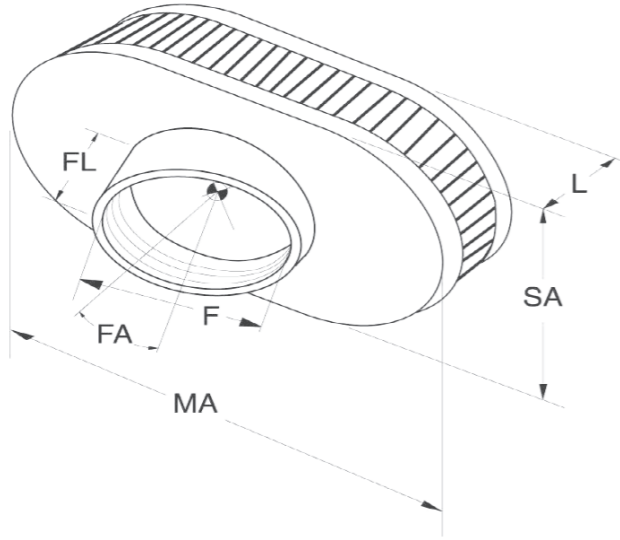

Oval Straight

When selecting one of K&N's universal oval air filters, you should consider the following dimensions as they relate to the specification chart:

(F) Mounting Flange Inside Diameter - This is the most critical dimension and should be very close to the diameter of the application's inlet flange. The flange will stretch up to 1/16" for those in-between sizes.

(MA / SA) Filter Oval Dimensions - This is the length and width of the filter. Always use the largest filter practical to fit the application.

(L) Filter Length - This dimension is the length of the filter body only, it does not include the flange length. Always use the longest filter practical for maximum filtration.

(FA / FL) Flange Angle and/or Length - If no angle is listed in the specifications table, then the flange is straight. Any angle listed is in degrees and can be utilized when space is a problem.

(FO) Flange Offset - In some cases the center of the flange is offset from the center of the filter base in order to provide a better fit.

(F) Mounting Flange Inside Diameter		(MA/SA) Filter Dimensions		(L) Filter Length		(FL) Flange Length		(FA) Flange Style		(FO) Flange Offset		Rubber End Cap Part #	Chrome End Cap Part #	Filter Wraps¹⁴ Part #		
Inch	mm	Inch	mm	Inch	mm	Inch	mm	Type	Angle	Inch	mm					
1-1/2	38	3-3/4x4-1/2	95x114	2-3/4	70	1	25					R-0640				
2-1/16	52	4-1/2x7	114x178	1-1/2	38	7/8	22	Offset		1/2	13	RA-0700⁵	RA-070V⁵	22-2000PL¹⁴		
		4-1/2x7	114x178	2	51	7/8	22	Offset		1/2	13	RA-0710⁵	RA-071V⁵	22-2000PL¹⁴		
		4-1/2x7	114x178	3	76	7/8	22	Offset		1/2	13	RA-0720⁵	RA-072V⁵	22-2020PL¹⁴		
2-1/4	57	4x6-1/4	102x159	4-1/2	114	1	25	Angled	10°			RU-1320				
		4x6-1/4	102x159	6	152	1	25	Angled	10°			RU-1330				
		3-3/4x4-1/2	95x114	4	102	5/8	16	Centered				RU-0990				
		3-3/4x4-1/2	95x114	5	127	5/8	16	Centered				RU-1100				
		3-3/4x4-1/2	95x114	5	127	1	25	Angled	10°			RU-1140				
		3-3/4x4-1/2	95x114	6	152	1	25	Angled	10°			RU-1150		RU-1230PK		
		3-3/4x4-1/2	95x114	2	51	5/8	16	Centered				R-1390		22-8023PK		
		4x6-1/4	102x159	4-1/2	114	1	25	Angled	10°			RU-1340				
		4x6-1/4	102x159	5	127	1	25	Angled	10°			RU-1350				
2-7/16	62	4x6-1/4	102x159	6	152	1	25	Angled	10°			RU-1360				
		4-1/2x7	114x178	2	51	5/8	16	Centered				RC-1980		22-2000PL¹⁴		
		3-3/4x4-1/2	95x114	5	127	5/8	16	Centered				RU-1180				
		3-3/4x4-1/2	95x114	5	127	1	25	Angled	10°			RU-1220				
		3-3/4x4-1/2	95x114	5	127	1-1/4	32	Angled	20°			RU-1371²¹				
		3-3/4x4-1/2	95x114	6	152	1	25	Angled	10°			RU-1230		RU-1230PK		
		3-3/4x4-1/2	95x114	6	152	1-1/4	32	Angled	20°			RU-1380		RU-1230PK		
		3-3/4x4-1/2	95x114	7	178	5/8	16	Centered				RU-1810		22-1810PK		
		3-3/4x4-1/2	95x114	7	178	1	25	Angled	10°			RU-1240		22-1810PK		
		3-3/4x4-1/2	95x114	7	178	1-1/4	32	Angled	20°			RU-1390		22-1810PK		
		3-3/4x4-1/2	95x114	9	229	1	25	Angled	10°			RU-1260		RU-1260PK		
		2-1/2	64	3-3/4x4-1/2	95x114	7	178	2-1/8	54	Angled	10°			RU-1830		22-1810PK
3-3/4x4-1/2	95x114			9	229	2-1/8	54	Angled	10°			RU-1840		RU-1260PK		

Oval Straight