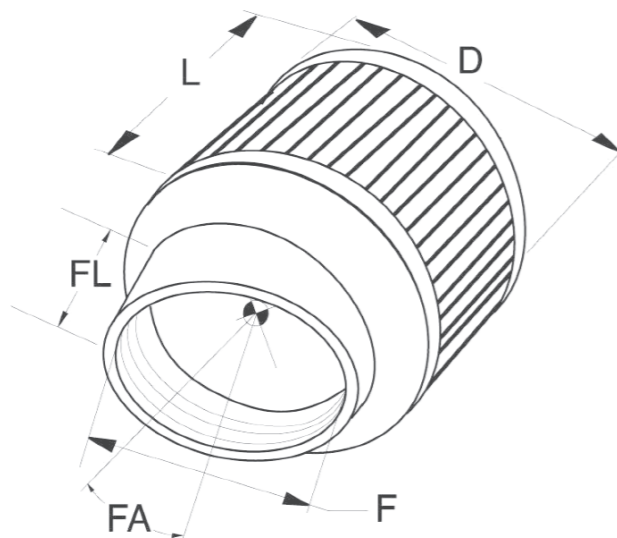

Round Straight

Round Straight

When selecting one of K&N's universal round straight air filters, you should consider the following dimensions as they relate to the specification chart:

(F) Mounting Flange Inside Diameter - This is the most critical dimension and should be very close to the diameter of the application's inlet flange. The flange will stretch up to 1/16" for those in-between sizes.

(D) Filter Diameter - This is the overall diameter of the filter. Always use the largest diameter practical for maximum filtration.

(L) Filter Length - This dimension is the length of the filter body only, it does not include the flange length. Always use the longest filter practical for maximum filtration.

(FA/FL) Flange Angle and/or Length - If no angle is listed in the specifications table, then the flange is straight. Any angle listed is in degrees and can be utilized when space is a problem.

(FO) Flange Offset - In some cases the center of the flange is offset from the center of the filter base in order to provide a better fit.

(F) Mounting Flange Inside Diameter		(D) Filter Diameter		(L) Filter Length		(FL) Flange Length		(FA) Flange Style		(FO) Flange Offset		Rubber End Cap Part #	Chrome End Cap Part #	Custom End Cap Part #	Filter Wraps Part #
Inch	mm	Inch	mm	Inch	mm	Inch	mm	Type	Angle	Inch	mm				
5/16	8	1-3/8	35	1-1/8	29	7/16	11	Centered					62-2470		
3/8	10	2	51	1-1/2	38	3/8	10	Centered						62-1570²⁸	
		2	51	1-1/2	38	5/8	16	Centered					62-1320		
1/2	13	2	51	1-1/2	38	5/8	16	Centered					62-1330		
9/16	14	1-3/8	35	1-1/8	29	7/16	11	Centered					62-2480		
5/8	16	1-3/8	35	1-1/8	29	3/8	10	Centered				RU-3230			
		2	51	1-1/2	38	5/8	16	Centered					62-1340		
3/4	19	1-3/8	35	1-1/8	29	1/2	13	Centered				62-1560			
		2	51	1-1/2	38	5/8	16	Centered				RU-3630			
1	25	2	51	1-1/2	38	5/8	16	Centered					62-1370		
		3	76	2-1/4	57	5/8	16	Centered					62-1420		RU-0150PK
		3	76	2-3/8	60	5/8	16	Centered				62-1410			RU-0150PK
1-1/16	27	3	76	3	76	5/8	16	Centered				R-1040			22-8008PK
1-1/8	29	2	51	2-1/8	54	1	25	Centered					62-1230		
1-1/4	32	3	76	2-1/2	64	5/8	16	Centered				62-1380	62-1390		RU-0150PK
		3	76	3	76	5/8	16	Centered				RU-0060			22-8008PK
		3	76	4	102	5/8	16	Centered				RU-0070			22-8009PK
		3	76	4	102	3/4	19	Angled	20°			RU-0100			22-8009PK
		3	76	5	127	5/8	16	Centered				RU-0080			25-3900
		3	76	5	127	3/4	19	Angled	20°			RU-0110			25-3900
1-3/8	35	3	76	2-1/2	64	5/8	16	Centered				62-1430	62-1440		RU-0150PK
1-1/2	38	3	76	2-1/2	64	5/8	16	Centered				62-1450	62-1460		RU-0150PK
		3	76	4	102	5/8	16	Centered				RU-0160			22-8009PK
		3-1/2	89	3-1/2	89	5/8	16	Centered				RE-0240²⁹			
1-9/16	40	3	76	2	51	5/8	16	Centered					RC-0840		RU-0150PK