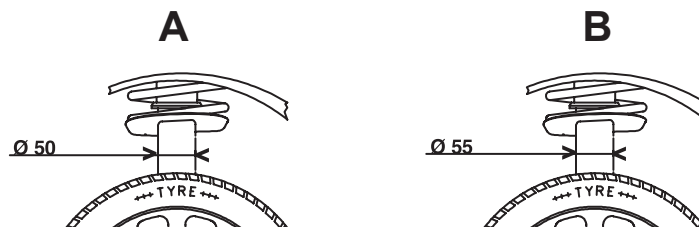

MONROE		OESPECTRUM	REFLEX ADVENTURE	ORIGINAL			OESPECTRUM	REFLEX ADVENTURE	ORIGINAL LEVELING		
1.6 TDi (+)	09→ 12	<u>742250SP</u>⁰	E7052		I64 Ø 50mm (A) MK345 MK194 !79 PK163				23987	MK203 PK078	
		<u>742245SP</u>⁰	E7057		I64 Ø 55mm (B) MK345 MK194 !79 PK163						

I64

JETTA

1.4 TSi, 1.6, 1.6 FSi, 2.0 FSi, 2.0 TFSi, 1.9 TDi, 2.0 TDi (+)	8.05→ 2.11	<u>742244SP</u>⁰	E7029	G16496	I64 Ø 50mm (A) MK345 MK194 !79 PK163		E1341	G2101	I78 MK203 MK386 PK078 PK353	
		<u>742242SP</u>⁰	E7031	16498	I64 Ø 55mm (B) MK345 MK194 !79 PK163					
1.4 TSi, 1.6, 1.6 FSi, 2.0 FSi, 2.0 TFSi, 1.9 TDi, 2.0 TDi (+)	8.05→ 2.11	<u>742244SP</u>⁰	E7029		I64 Ø 50mm (A) MK345 MK194 !79 PK163		E1341		MK203 PK078	
		<u>742245SP</u>⁰	E7057		I64 Ø 55mm (B) MK345 MK194 !79 PK163					
1.4 TSi, 1.6, 1.6 FSi, 2.0 FSi, 2.0 TFSi, 1.9 TDi, 2.0 TDi (+)	8.05→ 2.11	<u>742250SP</u>	E7052		I64 Ø 50mm (A) MK345 MK194 !79 PK163			23987	MK203 PK078	
		<u>742245SP</u>⁰	E7057		I64 Ø 55mm (B) MK345 MK194 !79 PK163					

PASSAT **10.96→**

1.6, 1.8, 2.0, 2.3 V 5, 2.8 V 6, 10.96→ 9.99 1.9 TDi (+)		<u>376028SP</u>⁰	E2034	26654	MK190 PK088		E5087	45007	MK187 PK101	
→ ch.no. 3B-YE121 221 (-) Syncro / 4-Motion										
2.5 V 6 TDi (+)	8.97→ 9.99	<u>376028SP</u>⁰	E2034	26654	MK190 PK088					
→ ch.no. 3B-YE121 221 (-) Syncro / 4-Motion										
 (+)	10.96→ 9.99	<u>376028SP</u>⁰	E2034	26654	MK190 PK088		E5079	45008	MK187 PK101	
→ ch.no. 3B-YE121 221 (-) Syncro / 4-Motion										
 (+)	10.96→ 9.99			26655	MK190 PK088		<u>376026SP</u>⁰	E1234	MK187 PK101	
→ ch.no. 3B-YE121 221 (-) Syncro / 4-Motion