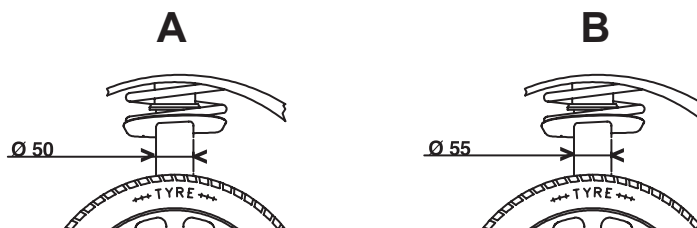

MONROE	OESPECTRUM	REFLEX ADVENTURE	ORIGINAL	i	C	OESPECTRUM	REFLEX ADVENTURE	ORIGINAL LEVELING	i	C					
	1.8, 1.8 Turbo, 2.0, 1.9 TDi (=) (4 x 2) (+) ND	9.96→	06			E4593	16731	MK344 MK077 I79 PK076			376225SP⁰	E1221	23890	MK118 PK078	Oil
(4 x 4) (+) ND, (+) HD	7.98→	01	E4858		MK344 MK077 I79 PK076	376060SP⁰	E1262			Oil					
(4 x 4) (+) ND, (+) HD, (+) SP	01→	06	742055SP⁰	E4947	MK344 MK077 I79 PK076	376060SP⁰	E1262			Oil					

OCTAVIA (1U5)

(4 x 4) (+) ND, (+) HD	7.98→	01	E4858		MK344 MK077 I79 PK076	376060SP⁰	E1262			Oil
(4 x 4) (+) ND, (+) HD, (+) SP	01→	06	742055SP⁰	E4947	MK344 MK077 I79 PK076	376060SP⁰	E1262			Oil

OCTAVIA (1Z3)

(ND)	2.04→	12	742244SP⁰	E7029	G16496	I64 Ø 50mm (A) MK345 MK194 I79 PK163	376053SP⁰	E1337	23979	I78 MK203 MK386 PK137 PK353	Oil
			742242SP⁰	E7031	16498	I64 Ø 55mm (B) MK345 MK194 I79 PK163					
(SP)	2.04→	12	742246SP⁰	E7056		I64 Ø 50mm (A) MK345 MK194 I79 PK163	376053SP⁰	E1337	23979	I78 MK203 MK386 PK137 PK353	Oil
			742245SP⁰	E7057		I64 Ø 55mm (B) MK345 MK194 I79 PK163					
(HD)	2.04→	12	742243SP⁰	E7028	G16495	I64 Ø 50mm (A) MK345 MK194 I79 PK163			23987	I78 MK203 MK386 PK137 PK353	Oil
			742245SP⁰	E7057		I64 Ø 55mm (B) MK345 MK194 I79 PK163					
2.0 RS	1.06→	12	742245SP⁰	E7057		I64 Ø 55mm (B) MK345 MK194 I79 PK163		E1341		I78 MK203 MK386 PK137 PK353	Oil

I64

MC... =   MK... =   PK... =