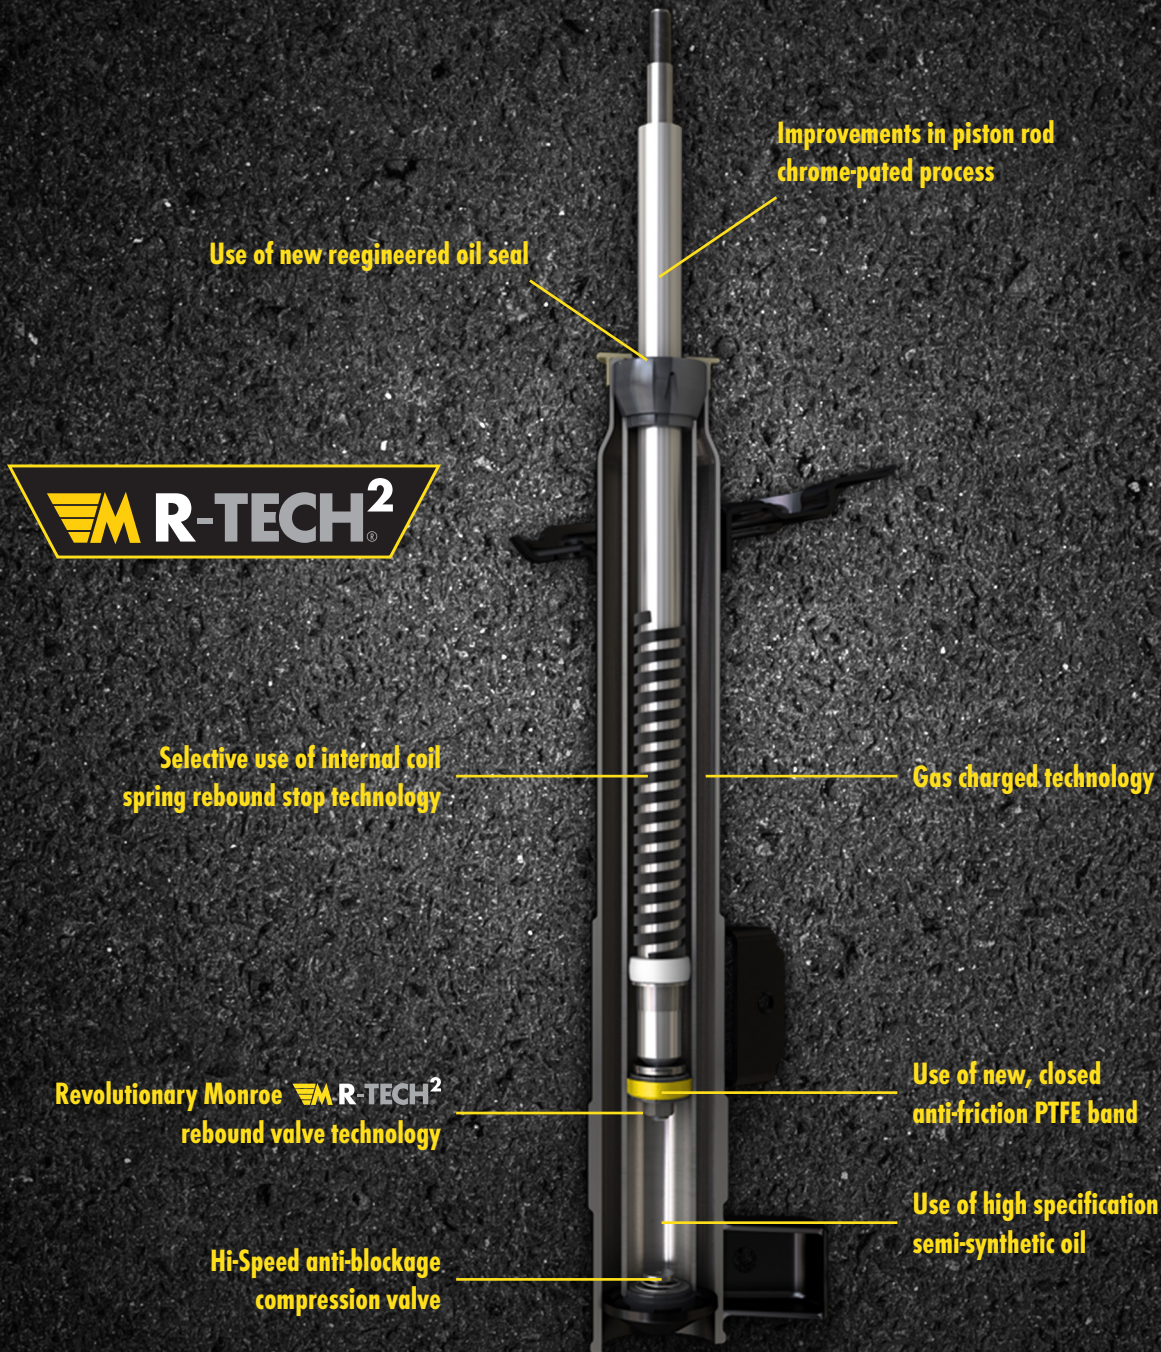

2017
OESPECTRUM CATALOGUE
SPECIAL EDITION

NEW RANGE

EMEA

PREMIUM QUALITY AND REVOLUTIONARY TECHNOLOGY

Enhanced steering control

Improved body movement control

Increased responsiveness

Improved Road-holding