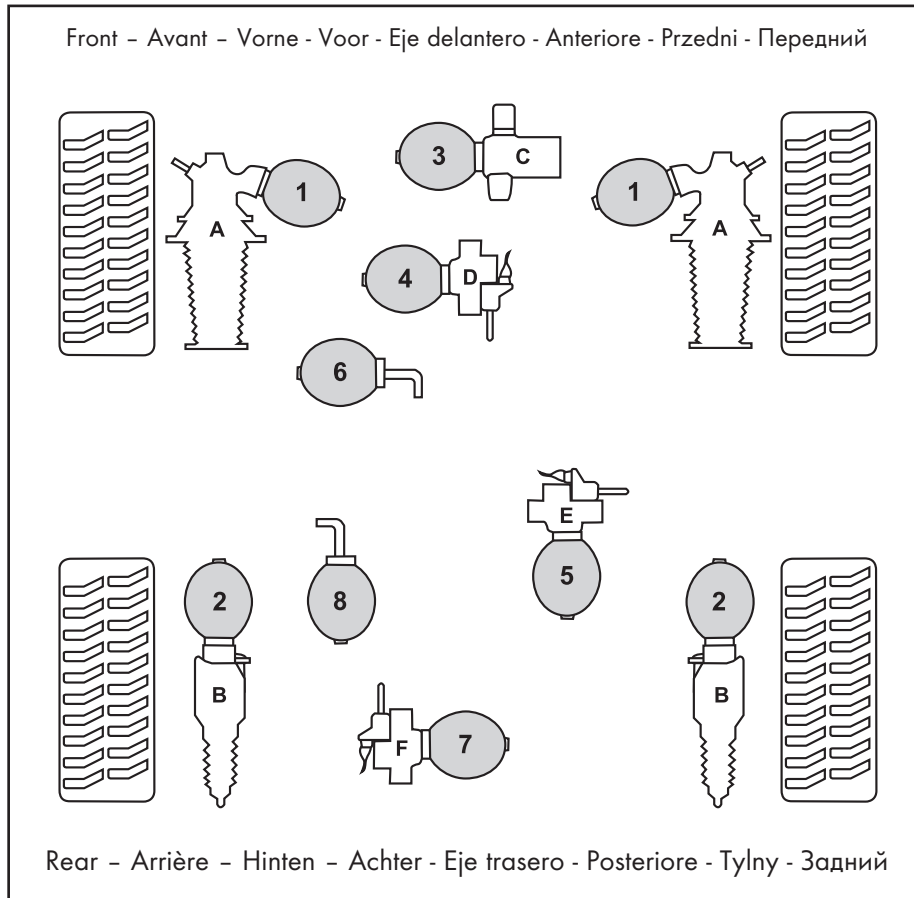

CITROËN HYDRO-PNEUMATIC (-) C5/C6

NON HYDRACTIVE

1. & 2. Spheres - Sphères - Federkugeln - Veerballen - Esferas - Sfera sospensione - Sfery - Сферы
3. Main accumulator - Accumulateur Principal - Hauptdruckspeicher - Hoofdvoorraadbol - Acumulador Central - Sfera serbatoio principale - Napełd główny - Основной накопитель
- A. & B. Suspension elements - Éléments de suspension - Federelemente - Veerelementen - Elementos de la suspensión - Gruppo sospensione - Elementy zawieszenia - Элементы подвески
- C. Pressure regulator - Conjoncteur/Disjoncteur - Druckregler - Drukregelaar - Regulador de presión - Regolatore di pressione - Regulator ciśnienia - Регулятор давления

HYDRACTIVE

4. & 5. Additional sphere - Sphère regulateur - Druckspeicher Regulator - Voorraadbol regelaar - Esfera Reguladora - Sfera aggiuntiva - sfera dodatkowa - дополнительная сфера
- D. & E. Regulator + Electro Valve - Régulateur + Electrovanne - Regler + Elektroventil - Regelaar + Electroventiel - Regulador + Electro válvula - Regolatore di pressione + elettrovalvola - Regulator + Elektrozawór - Регулятор + Электроклапан

ACTIVA (SC.CAR)

6. & 7. Active roll control system - Sphère anti-dévers actif - Druckspeicher AFS-System - Stabilisatieveerbol - Sistema de control antibalanceo - Sistema controllo attivo rollio - Aktywny system kontroli przechyłu - Активная система управления креном
- F. Regulator active roll control system - Régulateur anti-devers actif - Regler AFS-System - Regelaar stabilisatiesysteem - Regulador Antibalanceo - Regolatore sistema controllo attivo rollio - Regulator aktywnego systemu kontroli przechyłu - Регулятор активного управления креном

SC/MAC

8. Anti-sink sphere - Sphère anti-affaissement - Druckspeicher des Druckhaltesystems - Анти-понижающая сфера
2. Veerbol voor constante hoogte - Acumulador Antiabatimiento - Sfera anti-abbassamento - Sfera anty-obniżeniowa