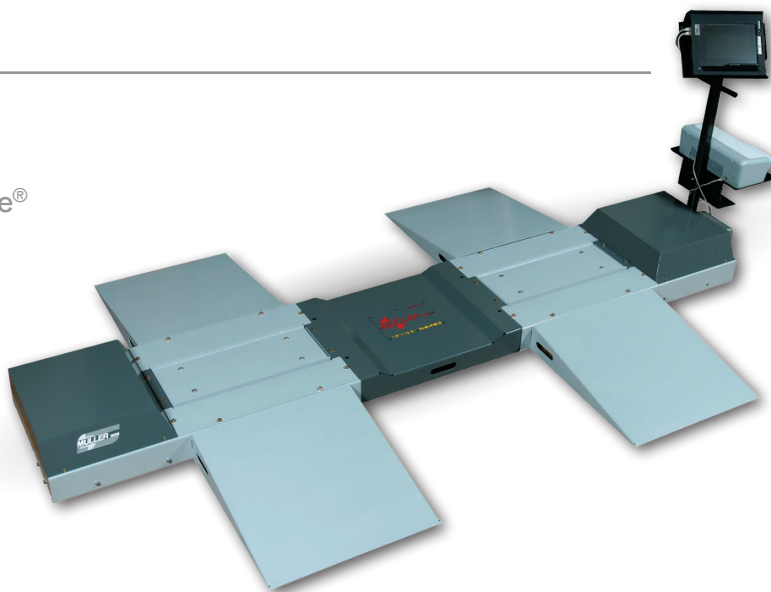

By offering specific testing equipment,
Monroe® helps you to increase your sales

EXPERT SUSPENSION TESTER

Made by Muller BEM Certified by Monroe®