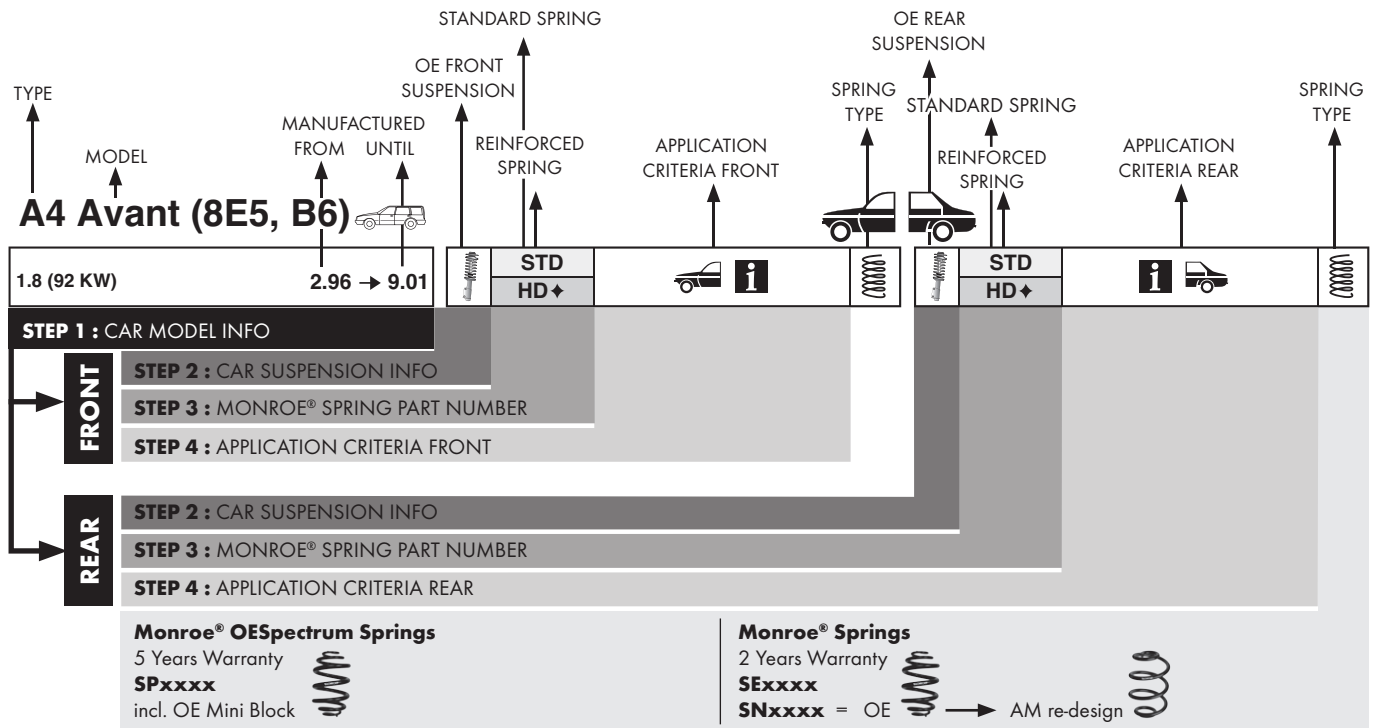

TIPS FOR EASY READING: 1. Check for car make 2. Check for car model 3. Look at the year 4. Look at the type

Standardized car description

HOW TO SELECT THE MONROE® SPRING PRODUCT

<p>STEP 1 : CAR MODEL INFO A4 Avant (8E5, B6)</p> <p>1.8 (92 KW) 2.96 → 9.01</p>	<p>Select Car Make, Model & Type Select Manufacturing Year*</p>	<p>Unless specified, the spring can be used for all engine types * = production period of this Model/Type</p>
<p>STEP 2 : CAR SUSPENSION INFO</p> <p>ND → ND SP → SP</p>	<p>Check Front or Rear original Suspension Type</p>	<p>Vehicle originally equipped with?</p> <p>ND : NORMAL DUTY/STANDARD suspension CS : COMFORT suspension SP : SPORT suspension HD : HEAVY DUTY suspension ↓ : LOWERED suspension ↑ : RAISED suspension : AUTOMATIC LEVELING system ⚡ : ELECTRONIC ADJUSTABLE suspension</p>
<p>STEP 3 : MONROE® SPRING PART NUMBER</p> <p>STD → SPXXXX HD♦ → SPXXXX♦</p>	<p>Select the Monroe® Spring according to your choice*</p>	<p>STD : Monroe® standard spring equivalent to the original spring specifications. HD♦ : Monroe® re-inforced spring Springs characteristics higher than the original spring specifications</p> <p>* - Monroe® recommends that an HD coil spring variant is used, when the vehicle is subjected to increased loading. - Using a Monroe® HD coil spring could affect the vehicles ride height</p>
<p>STEP 4 : APPLICATION CRITERIA</p> <p>Car icons with 'i' symbol</p>	<p>Check Application Criteria - Front* - Rear*</p>	<p>Picto's explanation : see left page</p> <p>AUT MAN ❄️ Car icons ABS</p> <p>*The indicated Monroe® Spring will only fit the vehicle that meets with all the correct data listed</p>