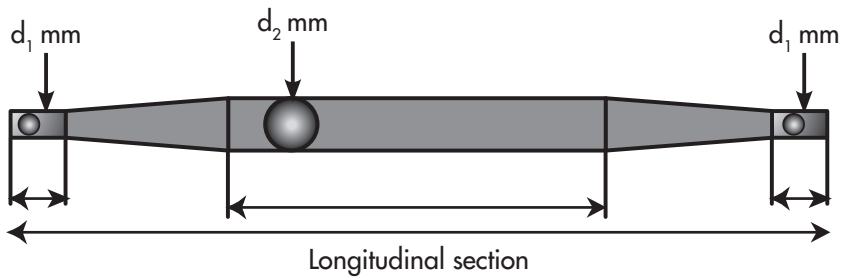

GB Taper Wire Springs

- Inconstant wire diameter for a variable spring rate
- Spring becomes stronger the more it is compressed