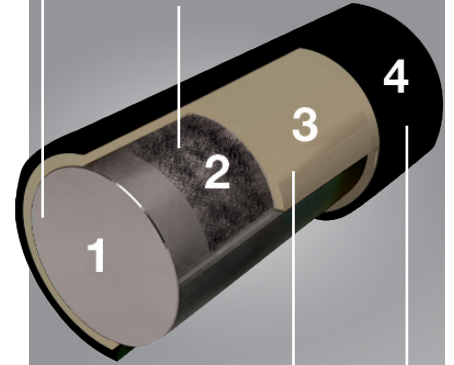

to strongly increase the life span of the spring

3. Corrosion Protection

phosphate coating to prevent corrosion

4. Corrosion Protection

epoxy powder coating

- Hot/Cold coiling on < 18 mm wire
- Hot coiling on > 18 mm wire