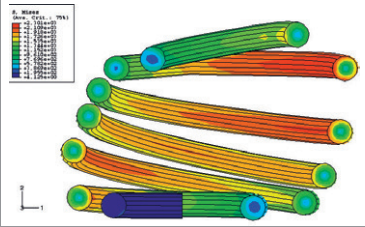

Design

+

Manufacturing

=

Great quality!

1. Steel

High quality silicon chrome or chrome vanadium spring steel

2. Shot peening

to strongly increase the life span of the spring

3. Corrosion Protection

phosphate coating to prevent corrosion

4. Corrosion Protection

epoxy powder coating

- Hot/Cold coiling on < 18 mm wire
- Hot coiling on > 18 mm wire