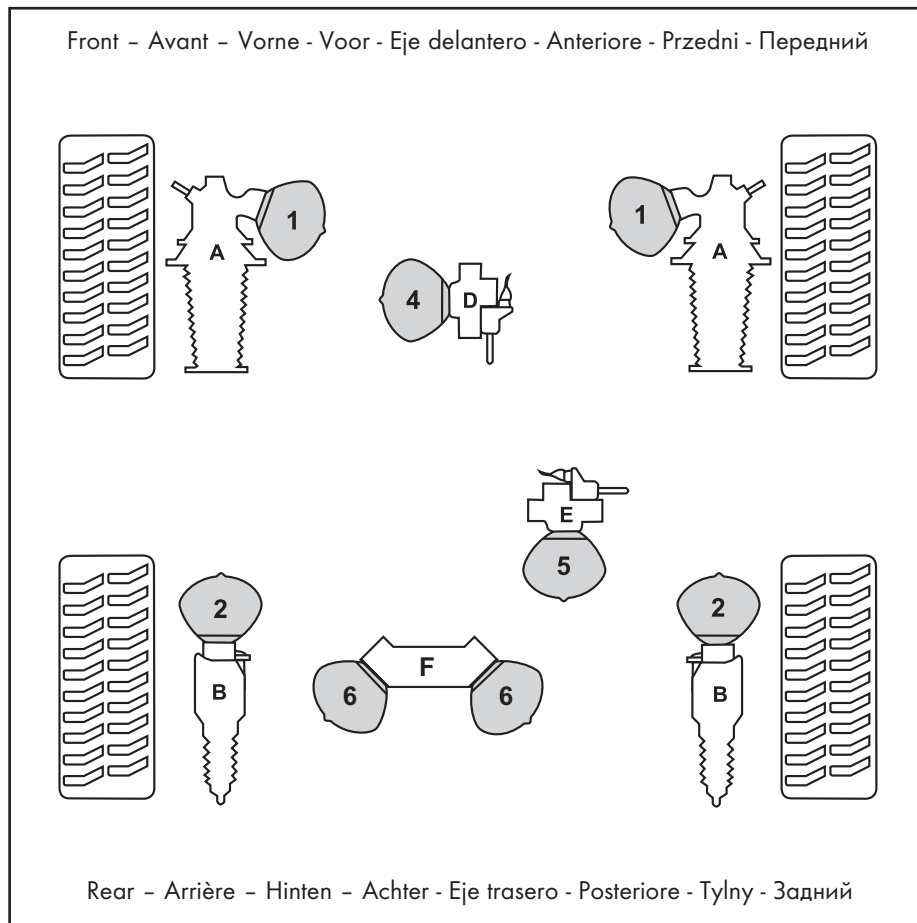

CITROËN HYDRO-PNEUMATIC (=) C5/C6

HYDRACTIVE 3

1. & 2. Spheres - Sphères - Federkugeln - Veerballen - Esferas - Sfera sospensione - Sfery - Сферы
- A. & B. Suspension elements - Eléments de suspension - Federelemente - Veerelementen - Elementos de la suspensión - Gruppo sospensione - Elementy zawieszenia - Элементы подвески

HYDRACTIVE 3 +

4. C5/C6 Additional sphere - Sphère régulateur - Druckspeicher Regulator - Voorraadbol regelaar - Esfera Reguladora - Sfera aggiuntiva - sfera dodatkowa - дополнительная сфера
5. C5 Regulator + Electro Valve - Régulateur + Electrovanne - Regler + Elektroventil - Regelaar + Electroventiel - Regulador + Electro válvula - Regolatore di pressione + elettrovalvola - Regulator + Elektrozawór - Регулятор + электроклапан
6. C6
- D. C5/C6 Regulator + Electro Valve - Régulateur + Electrovanne - Regler + Elektroventil - Regelaar + Electroventiel - Regulador + Electro válvula - Regolatore di pressione + elettrovalvola - Regulator + Elektrozawór - Регулятор + электроклапан
- E. C5
- F. C6