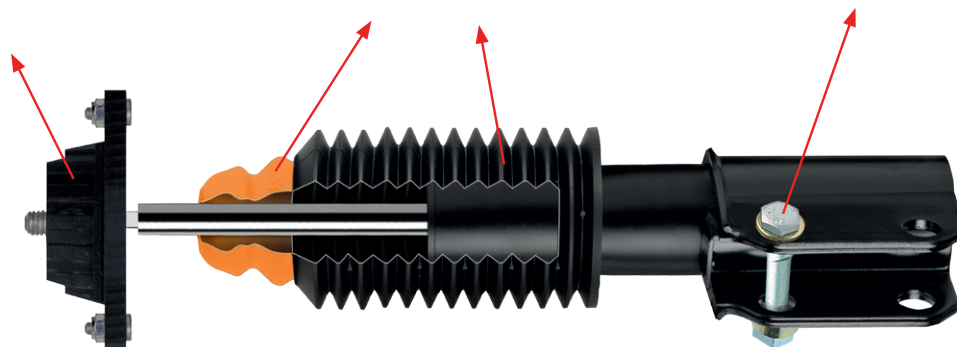

MONROE® Camber Kit

Camber adjustments up to 6°