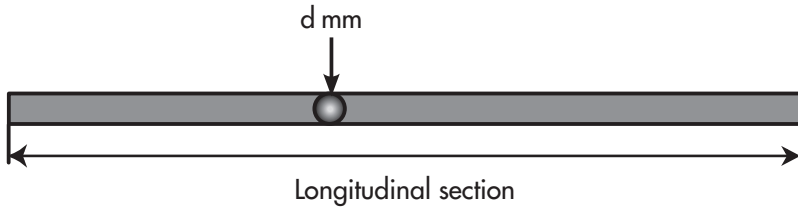

Wire Types

GB Constant Wire Springs

- Constant wire diameter for a constant spring rate