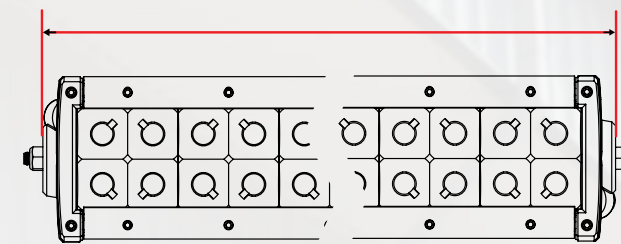

Year	Model	Roof Mounts 40 Series 40 1/2" to 41 3/4"	Roof Mounts 49 Series 49" to 50 3/8"	Roof Mounts 50 Series 50 1/2" to 51 3/4"
Chevy-GMC				
2015	2500 / 3500		C1449LR	C1450LR
07-14	2500 / 3500		C0749LR	C0750LR
14-15	1500		C1449LR	C1450LR
07-13	1500		C0749LR	C0750LR
99-06	1500 / 2500 / 3500		C9949LR	C9950LR
88-98	1500 / 2500 / 3500		C8849LR	C8850LR
Dodge				
09-15	RAM 1500		D0949LR	D0950LR
02-08	RAM 1500		D0249LR	D0250LR
10-14	RAM 2500 / 3500		D0949LR	D0950LR
02-09	RAM 2500 / 3500		D0249LR	D0250LR
Ford				
09-14	F150 / Raptor		F0949LR	F0950LR
04-08	F150		F0449LR	F0450LR
97-03	F150		F9749LR	F9750LR
99-15	F250 / F350 Super Duty		F9949LR	F9950LR
Toyota				
07-15	Tundra		T0749LR	T0750LR
05-15	Tacoma	T0540LR	T0549LR	T0550LR
06-14	FJ Cruiser		T0649LR	T0650LR
10-15	4 Runner		T1049LR	T1050LR
Radius Roof Mounts				
09-14	F150 / Raptor	54" Radius	F0954RLR	dual side post
10-15	FJ Cruiser	50" Radius	T0649RLR	single side post
Toyota FJ 06-14, Roof Light Bar with tabs (standard color textured black)				
Year	Model	Roof Mount Front	Roof Mount Rear	
06-14	FJ Cruiser	TFJ5FLR	TFJ4RLR	

Add -TX to the end of part number for Textured Black