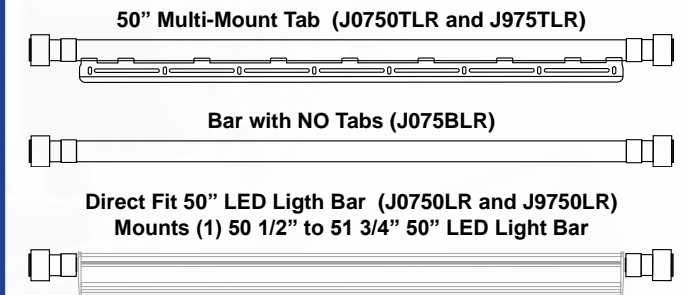

Windshield Mount configurations