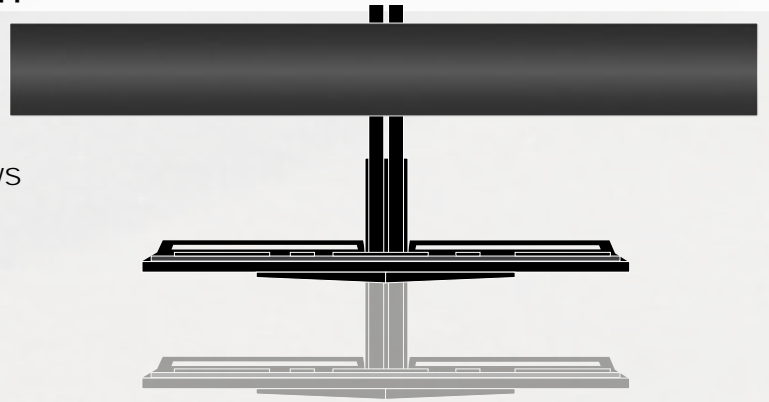

N-FAB takes innovation to a new level with "AdjustSTEP", adjustable height step pad. These steps are built around N-FAB's patented mounting system. This is N-FAB's popular 3" wheel to wheel main tube assembly featuring Vertically Variable Step(VVS) Technology, allowing for up to 5 1/2" of vertical height adjustment at each step. This technology makes "AdjustSTEP" ideal for any vehicle whether stock or lifted. "AdjustSTEP" come equipped

with steps for each door and can be upgraded to a Bed Access configuration with a pair of optional Add-A-Steps (ASU001). "AdjustSTEP" are finished in textured black powder coat over a zinc base coat for ultimate corrosion resistance. N-FAB "AdjustSTEP" are backed by N-FAB's Lifetime Craftsmanship Warranty and 5-Year Finish Warranty.

PATENTED MOUNTING SYSTEM ALLOWS FOR THE STEP TO BE LOWERED OR RAISED FOR THE PERFECT STEP HEIGHT.