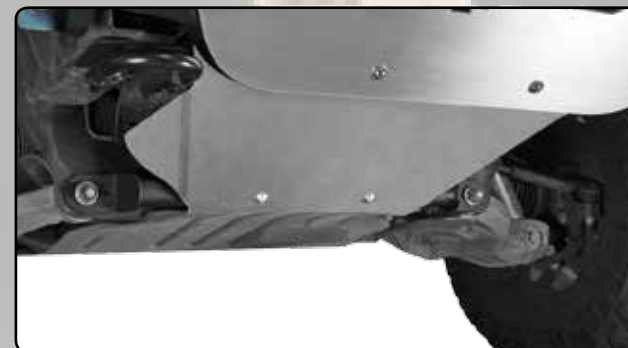

Skid Plates RSP / RDS

Want to upgrade your F150 or Raptor RSP Bumper, RDB Upper Radius Bumper, or URB Upper Radius Bumper? Do so with an N-FAB Lower Skid Plate. In either a gloss black or texture black with Brushed aluminum Skid plate, the N-FAB Lower Skid Plate adds an extremely clean "off-road" look to the vehicle while stiffening the front lower suspension mounts. With our easy all bolt-on installation, the N-FAB Lower Skid Plate can be added in a matter of minutes.