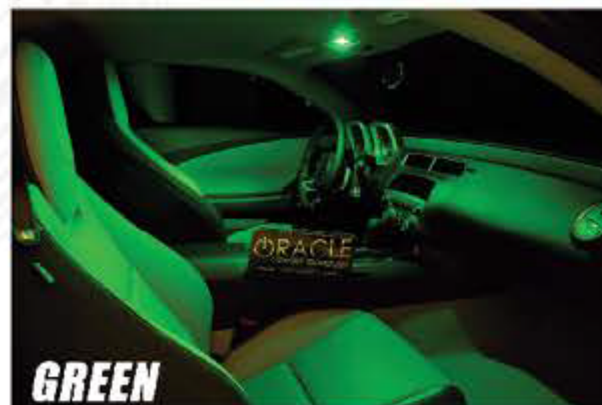

AMBER

AQUA

GREEN