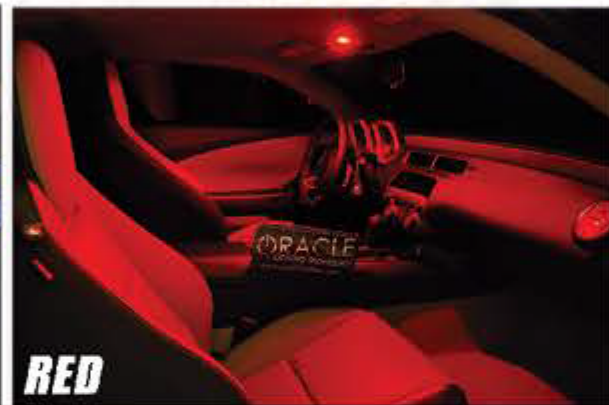

ORACLE Interior LED Replacement Bulbs are designed with quality and ease-of-use in mind. We maintain the factory bulb specifications so that we can ensure that the LED bulb installs as easy as the factory bulb that you remove. Our wallet-friendly 1-Chip LEDs are great for projects with a small budget while our 3-Chip LEDs blow away any competitor in terms of quality and brightness. Our Dual-Polarity IC ensures the LEDs will work regardless of the direction of placement.

NEW LOWER PRICE

WHITE

Part Number: 4831

Direct-Fit Dome Light Replacement. ColorSHIFT® option includes a Wireless Remote for control of Colors, Patterns, and Brightness.

Part Number: 4901

Board Size: 2.25" X 1.50"
Includes adapters for BA9S, Festoon, and T10 Sockets.

Part Number: 4805
Directional Illumination

Part Number: 4903
Directional Illumination

3-Watt LED SUPER-BRIGHT!

Part Number: 5211
High-Output LED with Focusing Lens.

Part Number: 5209

Part Number: 4806

Part Number: 4905

Part Number: 5220
Universal LED Board (T10)

Part Number: 4804
Replaces Larger T15 (921) Bulbs

Part Number: 4801
360° Illumination

Part Number: 4904
360° Illumination

Part Number: 5201

Part Number: 5203

Part Number: 5205

Part Number: 5207