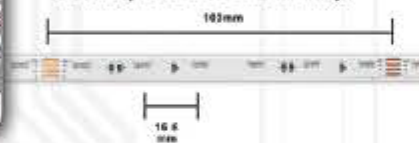

SIDE FIRING FLEXIBLE LED STRIP

The light output on these strips display sideways instead of forwards. Meant to be placed in areas where you don't want the led strip to be visible, but want the light to peek through. Good for tight areas and small enclosures. The side-firing LED strip is used in applications where the light needs to shine parallel with the mounting surface rather than perpendicular with the mounting surface like normal LED strip.

Part# 3801	
LED Type:	Side Firing LEDs
Quantity:	Sold by the Foot or 200' Spools
Input:	Direct 12V Wiring
Wattage:	1.5W per Foot
Backing:	3M Adhesive
Waterproof Rating:	IP65
Customization:	Can be cut to smaller lengths
Warranty:	1 Year

ORACLE LED strip maintains high-end double-layered P.C.B. circuit boards. Double Layer circuit boards have better heat dissipation and thermal properties which results in longer LED lifetime, durability, and overall reliability.

INTERIOR FLEXIBLE LED STRIP

Our "interior" flexible strip is most commonly used on projects where the lights will not come in contact with water or moisture. The absence of the waterproofing material allows the strips to fit into tighter spaces, become slightly more flexible, and are less expensive than the waterproof version.

Part# 3802	
LED Type:	3528 Bridgelux
Quantity:	Sold by the Foot or 200' Spools
Input:	Direct 12V Wiring
Wattage:	1.5W per Foot
Backing:	3M Adhesive
Waterproof Rating:	N/A
Customization:	Can be cut to smaller lengths
Warranty:	1 Year

ORACLE LED strip exclusively uses Bridgelux LEDs which have an excellent lumen-to-watt efficiency rating, have a very long lifetime, and are made in the USA.