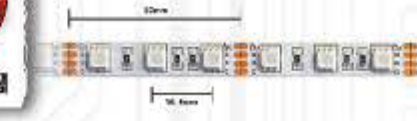

PART#	DESCRIPTION	AVAILABLE COLORS	WATERPROOF RATING	LIGHT EMITTING PROFILE	WARRANTY
3803	Exterior Flexible LED Strip - White Backing	[Red] [Blue] [Green] [Yellow] [Purple]	IP67	Perpendicular Mounting Surface	1 Year
3804	Exterior Flexible LED Strip - Black Backing	[Red] [Blue] [Green] [Yellow] [Purple]	IP67	Perpendicular Mounting Surface	1 Year