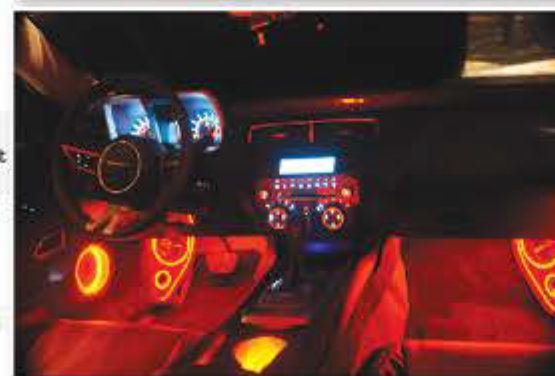

PART#	DESCRIPTION	AVAILABLE COLORS	WATERPROOF RATING	LIGHT EMITTING PROFILE	WARRANTY
3801	Side Firing Flexible LED Strip	[Red] [Blue] [Green] [Yellow] [Purple]	IP67	Parallel to Mounting Surface	1 Year
3802	Interior Flexible LED Strip	[Red] [Blue] [Green] [Yellow] [Purple]	N/A	Perpendicular Mounting Surface	1 Year

EXTERIOR FLEXIBLE LED STRIP - WHITE BACKING

Our waterproof LED strips have an IP67 rating and are suitable for exterior or outdoor applications and areas subjected to high heat. For the waterproofing material we use a high grade silicone rather than epoxy. The reason is that epoxy is not as flexible and tends to yellow over time. For your convenience we offer 2 different color circuit boards- white and black. This helps conceal the LED strips in different types of applications.