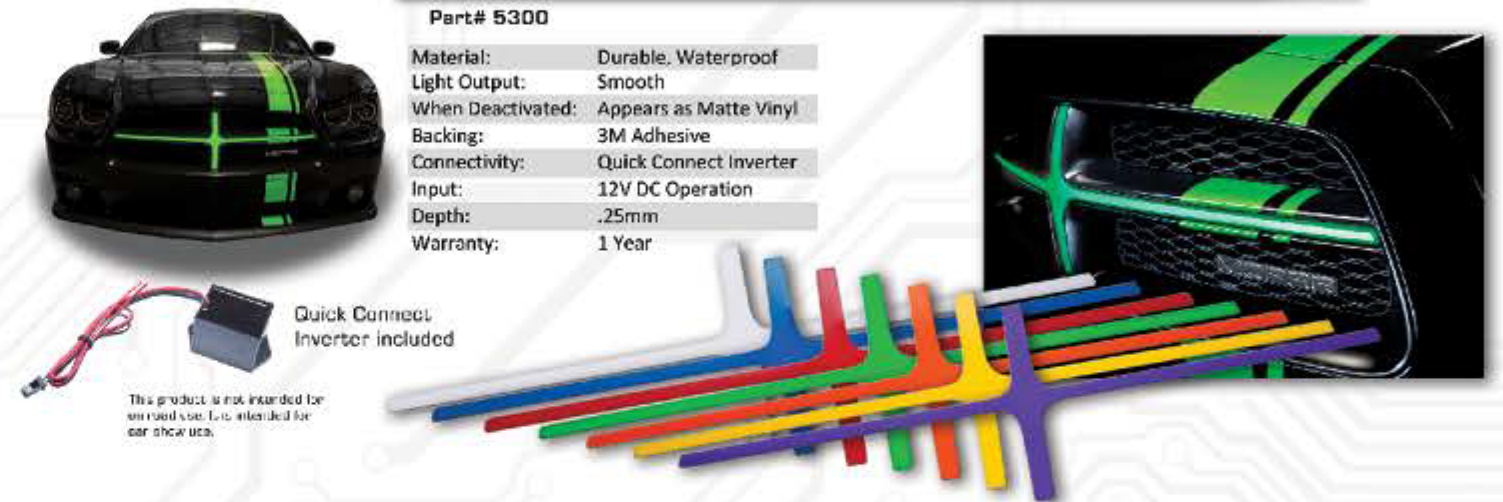

2011-2014 DODGE CHARGER ILLUMINATED GRILL CROSSHAIRS

Part# 5300

Material:	Durable, Waterproof
Light Output:	Smooth
When Deactivated:	Appears as Matte Vinyl
Backing:	3M Adhesive
Connectivity:	Quick Connect Inverter
Input:	12V DC Operation
Depth:	.25mm
Warranty:	1 Year