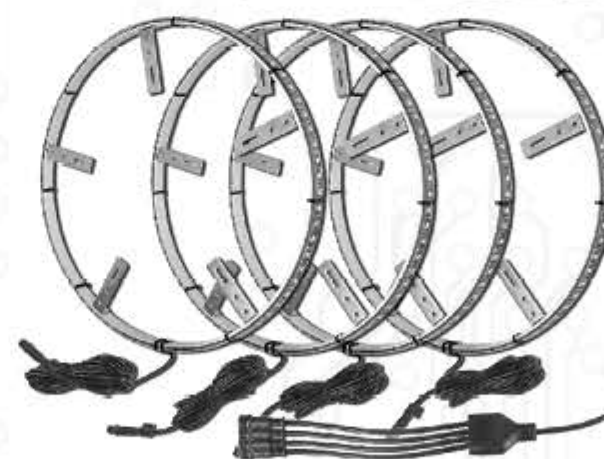

Part# 4215-334

Part# 4210-334

ACCESSORIES: EXTENSION CABLE

Part# 5814 (RGB)

These waterproof 6' extension cables make it easy to increase the length of the cables for oversized vehicles.

ACCESSORIES: XL WHEEL RING BRACKET

Part# 2086

For use on installations that require a longer bracket for proper mounting (such as drum brakes). 5" total length made of high quality 304 Stainless Steel.