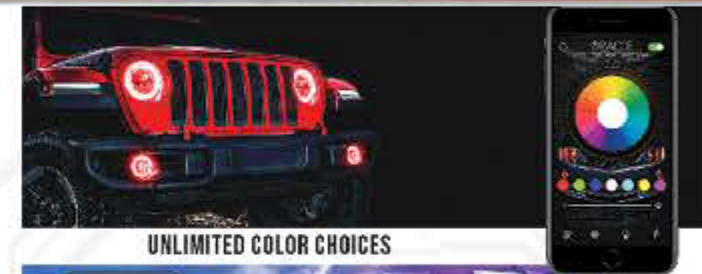

ORACLE Wireless LED Controllers allow you to take your LED lighting to the next level with a variety of functions and features. We offer a wide range of different types of controllers to fit just about any project or application. These controllers also make installation easier by simplifying the wiring process and creating a common junction.

SINGLE CHANNEL MULTIFUNCTION REMOTE

The ORACLE Multifunction Controller allows user to control several functions of one device. There is a 7-level Dimmer Function, Strobe Function, Breathing Function, and acts as a wireless On/Off switch.

Part# 1701

Controller Functions:	Control Several Functions of One Device Including: Dimmer, Strobe, Breathing, On/Off
Signal Interface:	RF
Max Amp Rating:	8A
Output Channel:	1 Channel
Wireless Range:	100 ft
Remote:	Metal Key FOB with Keypad Guard
Module:	Anode Switched Device
Warranty:	1 Year
Other:	Can Be Programmed to Homelink

FOR SINGLE COLOR LED DEVICES

DUAL CHANNEL MULTIFUNCTION REMOTE

Featuring the same functions of the Single Channel Multifunction Controller (Strobe, Dim, Breathe) this controller features 2 separate output channels. This remote is great for Dual-Color Accessories.

Part# 1704

Controller Functions:	Control Several Functions of Two Devices Including: Dimmer, Strobe, Breathing, On/Off
Signal Interface:	RF
Max Amp Rating:	8A (4A x 2CH)
Output Channel:	2 Channels
Wireless Range:	100 ft
Remote:	Metal Key FOB with Keypad Guard
Module:	Anode Switched Device
Warranty:	1 Year
Other:	Can Be Programmed to Homelink

FOR 2 SINGLE COLOR LED DEVICES

COLORSHIFT MULTIFUNCTION REMOTE