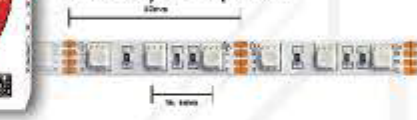

SIDE FIRING FLEXIBLE LED STRIP

The light output on these strips display sideways instead of forwards. Meant to be placed in areas where you don't want the led strip to be visible, but want the light to peek through. Good for tight areas and small enclosures. The side-firing LED strip is used in applications where the light needs to shine parallel with the mounting surface rather than perpendicular with the mounting surface like normal LED strip.

Part# 3801	
LED Type:	Side Firing LEDs
Quantity:	Sold by the Foot or 200' Spools
Input:	Direct 12V Wiring
Wattage:	1.5W per Foot
Backing:	3M Adhesive
Waterproof Rating:	IP65
Customization:	Can be cut to smaller lengths
Warranty:	1 Year

ORACLE LED strip maintains high-end double-layered P.C.B. circuit boards. Double Layer circuit boards have better heat dissipation and thermal properties which results in longer LED lifetime, durability, and overall reliability.

INTERIOR FLEXIBLE LED STRIP

Our "interior" flexible strip is most commonly used on projects where the lights will not come in contact with water or moisture. The absence of the waterproofing material allows the strips to fit into tighter spaces, become slightly more flexible, and are less expensive than the waterproof version.

Part# 3802	
LED Type:	3528 Bridgelux
Quantity:	Sold by the Foot or 200' Spools
Input:	Direct 12V Wiring
Wattage:	1.5W per Foot
Backing:	3M Adhesive
Waterproof Rating:	N/A
Customization:	Can be cut to smaller lengths
Warranty:	1 Year

ORACLE LED strip exclusively uses Bridgelux LEDs which have an excellent lumen-to-watt efficiency rating, have a very long lifetime, and are made in the USA.