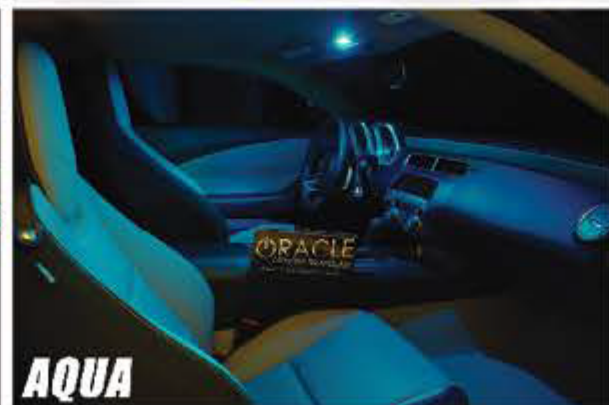

PURPLE

AQUA