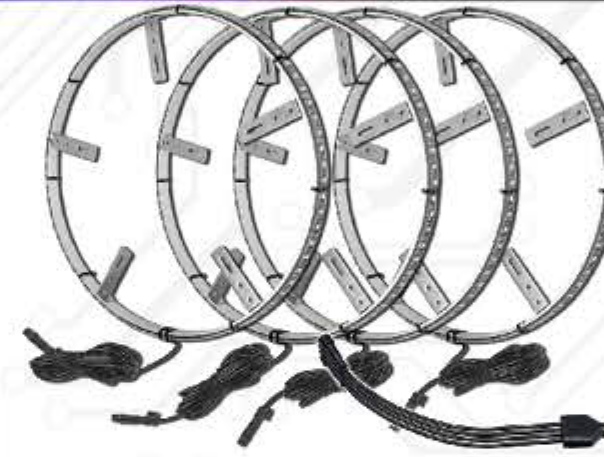

COLORSHIFT® RGB WHEEL RINGS

- Universal Vehicle Fitment
- 2 Ring Diameter Options
- Mounts to Brake Dust Shield
- Bright 5050 RGB LEDs
- Easy Wiring Hub Included
- All Hardware Included
- 1 Year Warranty
- LED Controller Not Included