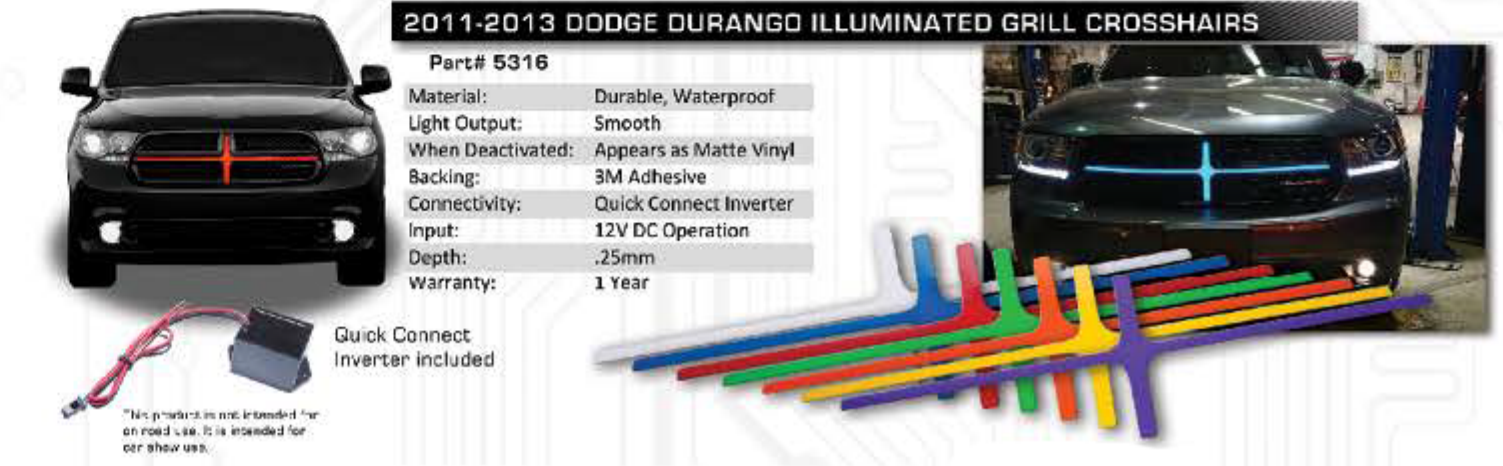

2011-2013 DODGE DURANGO ILLUMINATED GRILL CROSSHAIRS

Part# 5316

Material:	Durable, Waterproof
Light Output:	Smooth
When Deactivated:	Appears as Matte Vinyl
Backing:	3M Adhesive
Connectivity:	Quick Connect Inverter
Input:	12V DC Operation
Depth:	.25mm
Warranty:	1 Year