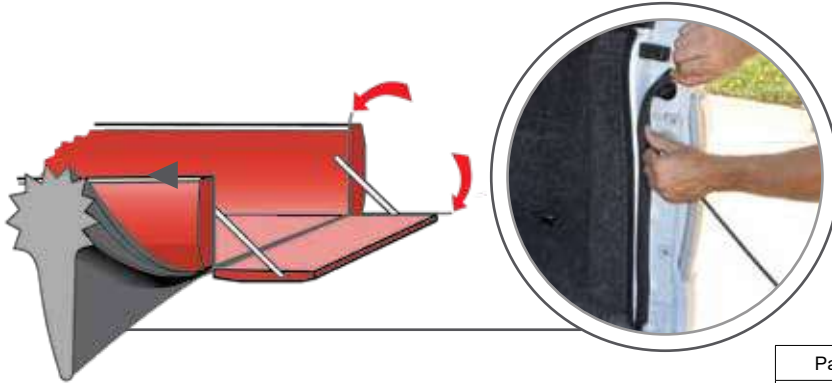

Protector Series

Tailgate Sealer

- Keeps bed area clean, quiet & seals out exhaust fumes & moisture
- Ideal for use with camper shells & tonneau covers
- Constructed of high quality E.P.D.M. rubber
- No drilling required, installs in seconds with automotive-grade 3M™ tape

Part No.	Description	Qty
25-510	10' Length	Each