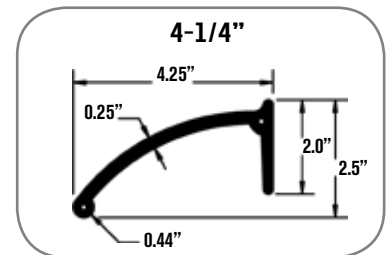

Dimensions

MOUNTING STYLE

Part No.	Description
52-175	Black 2 pc. kit 58" lengths
52-178	Black 25ft. bulk roll
52-179	Black 50ft. bulk roll