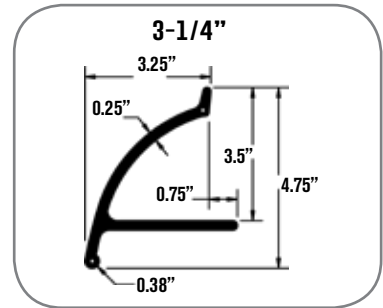

Dimensions

MOUNTING STYLE

Part No.	Description
52-205	Black 2 pc. kit 72" lengths
52-206	Black 4 pc. kit 72" lengths

Heavy-Duty & HD Steel Reinforced

- Tough & Sturdy 1/4" thick material
- Available in two sizes, 1-3/4" or 2-1/2"
- Built-in curvature for a custom fit
- Wire insert on outer edge for added rigidity (Steel Reinforced)
- Wire can be hand formed to tight tight curvatures (Steel Reinforced)

Dimensions

HD STEEL REINFORCED

MOUNTING STYLE

Heavy Duty Steel Reinforced		Heavy Duty Non Reinforced		Description
2 1/2" Wide Part No.	1 3/4" Wide Part No.	2 1/2" Wide Part No.	1 3/4" Wide Part No.	
52-188	52-191	52-132	52-194	Black 2 pc. kit 58" lengths
52-189	52-192	52-136	52-195	Black 4 pc. kit 58" lengths
52-187	52-198	52-149	52-197	Black 25ft. bulk roll
52-190	52-193	52-150	52-196	Black 50ft. bulk roll