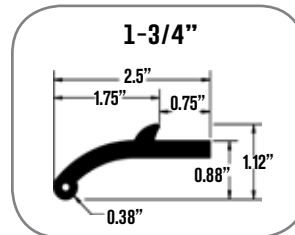

Dimensions

MOUNTING STYLE

Part No.	Description
52-205	Black 2 pc. kit 72" lengths
52-206	Black 4 pc. kit 72" lengths

Heavy-Duty & HD Steel Reinforced

- Tough & Sturdy 1/4" thick material
- Available in two sizes, 1-3/4" or 2-1/2"
- Built-in curvature for a custom fit
- Wire insert on outer edge for added rigidity (Steel Reinforced)
- Wire can be hand formed to tight tight curvatures (Steel Reinforced)

Dimensions

HD STEEL REINFORCED

MOUNTING STYLE

Heavy Duty Steel Reinforced		Heavy Duty Non Reinforced		Description
2 1/2" Wide Part No.	1 3/4" Wide Part No.	2 1/2" Wide Part No.	1 3/4" Wide Part No.	
52-188	52-191	52-132	52-194	Black 2 pc. kit 58" lengths
52-189	52-192	52-136	52-195	Black 4 pc. kit 58" lengths
52-187	52-198	52-149	52-197	Black 25ft. bulk roll
52-190	52-193	52-150	52-196	Black 50ft. bulk roll