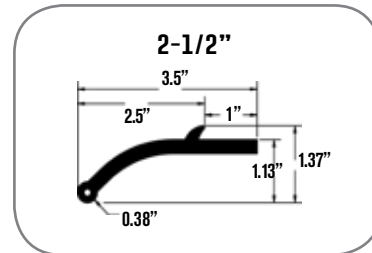

Dimensions

MOUNTING STYLE

Part No.	Description
52-205	Black 2 pc. kit 72" lengths
52-206	Black 4 pc. kit 72" lengths

Heavy-Duty & HD Steel Reinforced

- Tough & Sturdy 1/4" thick material
- Available in two sizes, 1-3/4" or 2-1/2"
- Built-in curvature for a custom fit
- Wire insert on outer edge for added rigidity (Steel Reinforced)
- Wire can be hand formed to tight tight curvatures (Steel Reinforced)

Dimensions

HD STEEL REINFORCED

MOUNTING STYLE

Heavy Duty Steel Reinforced		Heavy Duty Non Reinforced		Description
2 1/2" Wide Part No.	1 3/4" Wide Part No.	2 1/2" Wide Part No.	1 3/4" Wide Part No.	
52-188	52-191	52-132	52-194	Black 2 pc. kit 58" lengths
52-189	52-192	52-136	52-195	Black 4 pc. kit 58" lengths
52-187	52-198	52-149	52-197	Black 25ft. bulk roll
52-190	52-193	52-150	52-196	Black 50ft. bulk roll

Standard-Duty

- **Tough & sturdy 1/8" thick material**
- **Extends width of fenderwell by 2-1/2"**
- **Built-in curvature for smooth wrinkle free fit**

Dimensions

Part No.	Description
52-155	Black 2 pc. kit 58" lengths
52-156	Black 4 pc. kit 58" lengths
52-154	Black 25ft. bulk roll
52-157	Black 50ft. bulk roll