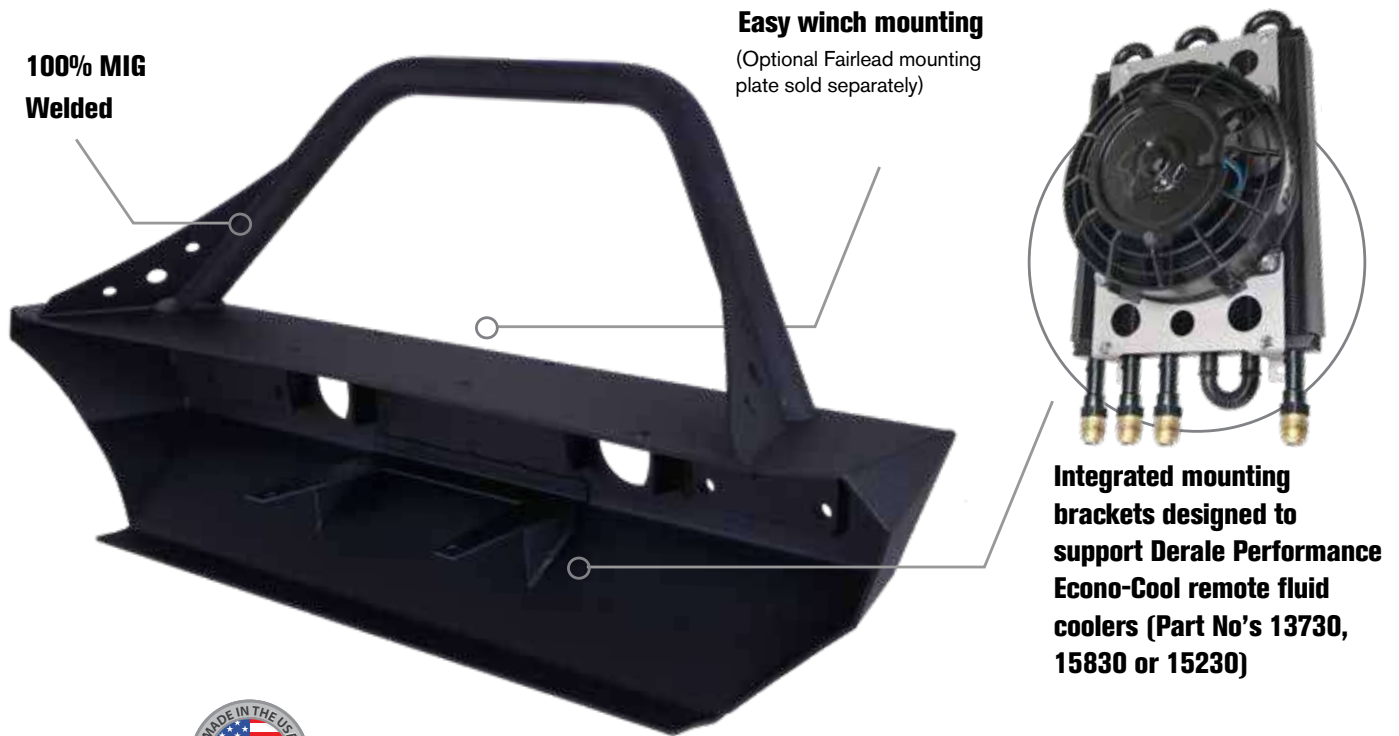

Applications: Fits all 2007-2017 Jeep JK - 2 & 4 Door

Part No.	Description
SJK-10000	Heavy gauge front hooped bumper