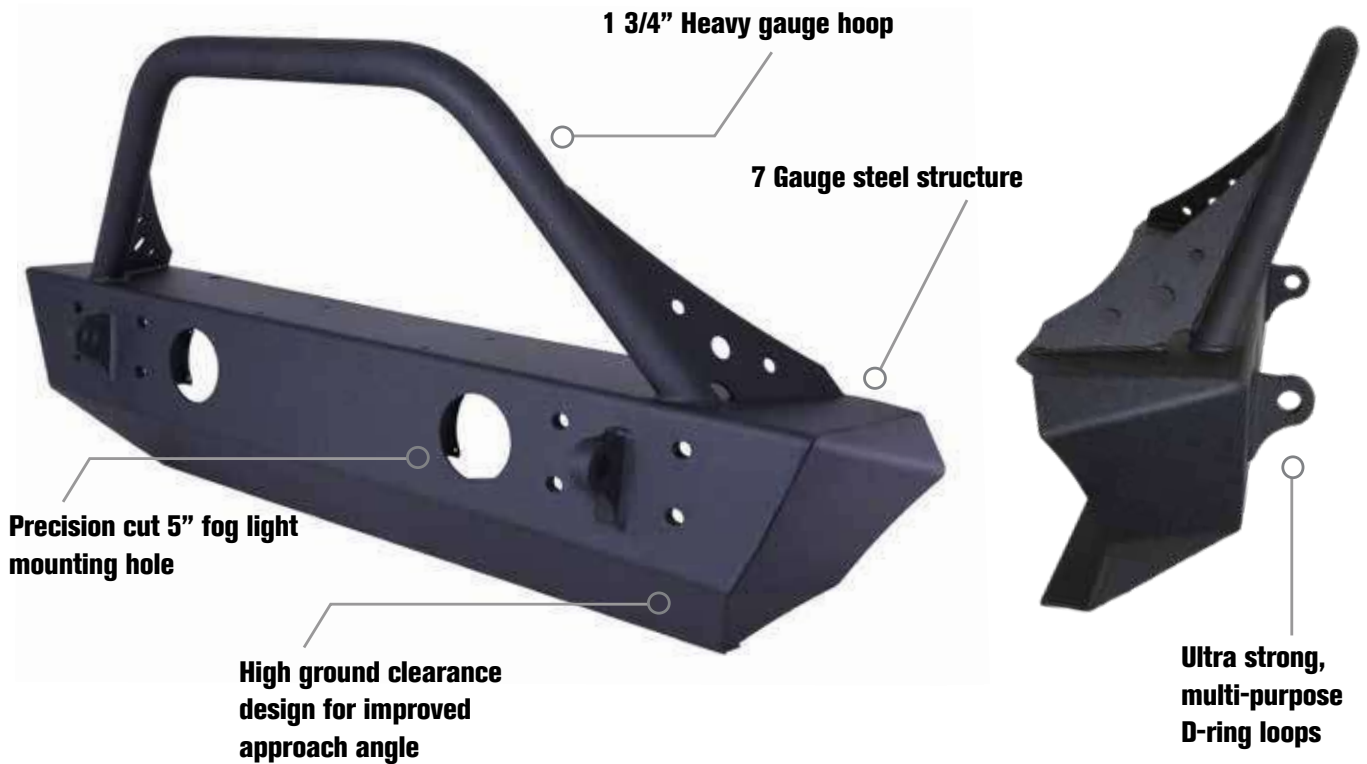

Front Bumper

ARMOR UP! SJK SERIES