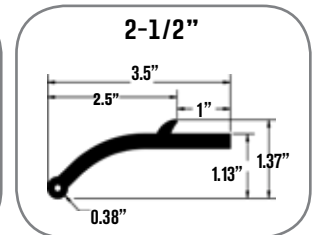

Dimensions

MOUNTING STYLE

Part No.	Description
52-205	Black 2 pc. kit 72" lengths
52-206	Black 4 pc. kit 72" lengths

Heavy-Duty & HD Steel Reinforced

- Tough & Sturdy 1/4" thick material
- Available in two sizes, 1-3/4" or 2-1/2"
- Built-in curvature for a custom fit
- Wire insert on outer edge for added rigidity (Steel Reinforced)
- Wire can be hand formed to tight tight curvatures (Steel Reinforced)

Dimensions

HD STEEL REINFORCED

MOUNTING STYLE

Heavy Duty Steel Reinforced		Heavy Duty Non Reinforced		Description
2 1/2" Wide Part No.	1 3/4" Wide Part No.	2 1/2" Wide Part No.	1 3/4" Wide Part No.	
52-188	52-191	52-132	52-194	Black 2 pc. kit 58" lengths
52-189	52-192	52-136	52-195	Black 4 pc. kit 58" lengths
52-187	52-198	52-149	52-197	Black 25ft. bulk roll
52-190	52-193	52-150	52-196	Black 50ft. bulk roll