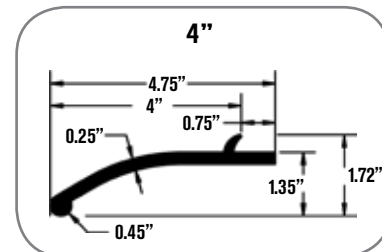

Dimensions

Part No.	Description
52-171	Black 2 pc. kit 58" lengths
52-173	Black 25ft. bulk roll
52-172	Black 50ft. bulk roll