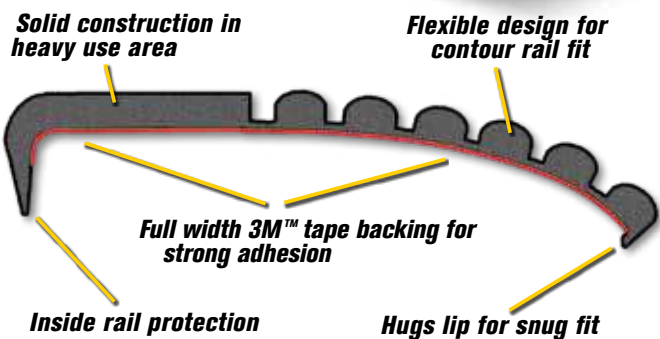

Bulk Rolls

- 3-3/4" bed rail vinyl or 1" bulkhead vinyl

Part No.	Description	Qty
21-104	3-3/4" Bed Rail x 70'	Bulk Roll, Each
21-103	1" Bulkhead x 100'	Bulk Roll, Each