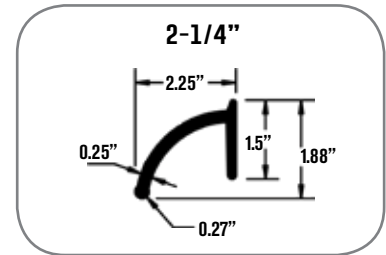

MOUNTING STYLE

MOUNTING STYLE

No-Lip Side Mount

- **Tough & sturdy 1/4" thick material**
- **Extends width of fenderwell by 2-1/4"**
- **Built-in curvature for smooth wrinkle-free fit**

Dimensions

MOUNTING STYLE