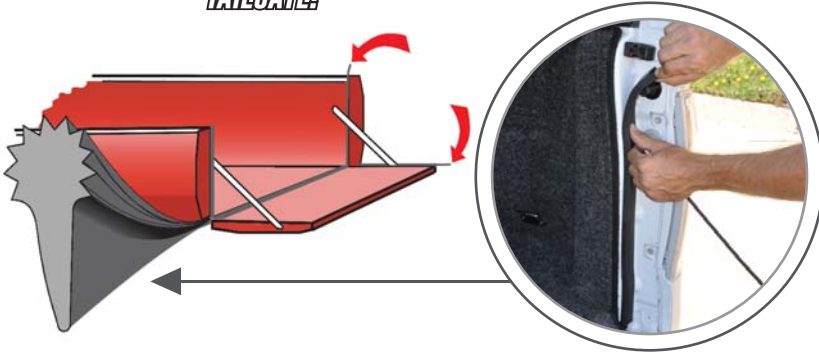

PROTECTOR SERIES

**UNIVERSAL FIT WILL SEAL ANY
TAILGATE!**

TAILGATE SEALER

- Keeps bed area clean, quiet & seals out exhaust fumes & moisture
- Ideal for use with camper shells & tonneaus
- Constructed of high quality E.P.D.M. rubber
- No drilling required, installs in seconds with automotive-grade 3M™ tape

Part #	Description	Qty
25-510	10' Length	Each

STEP PADS