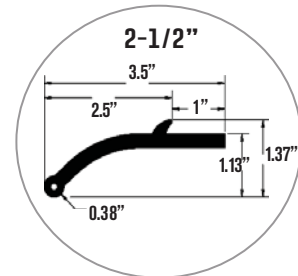

DIMENSIONS