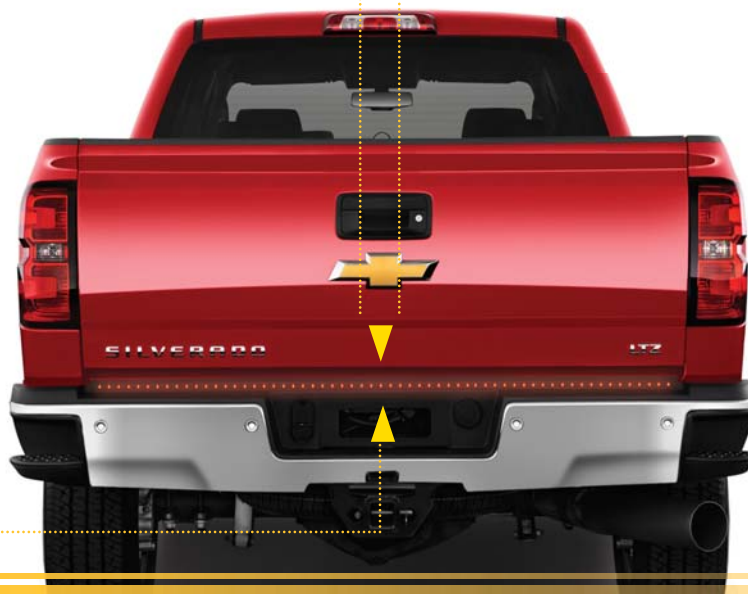

RUNNING LIGHT MODE

- 3 colors (Red running, and brake lights, white back-up lights and amber left & right turn signals)
- Simple 6 wire hook-up with 4 prong connector that plugs into factory hitch plus 1 wire backup lights & 1 wire 12v constant power

- Adds high visibility with 5 functions & 2 colors (Red running lights, brake lights, white back up lights & red left & right turn signals)
- Simple 5 wire hook-up with 4 prong connector that plugs into factory hitch plus 1 wire backup lights

AMBER TURN SIGNALS

The Part Numbers Listed Below Employ Amber L.E.D. Turn Signals.

PART #	Description
20-802	49" Long For Most Mid-Size Trucks
20-803	60" Long For Most Full-Size Trucks

RED TURN SIGNALS

The Part Numbers Listed Below Employ Red L.E.D. Turn Signals.

PART #	Description
20-814	49" Long For Most Mid-Size Trucks
20-815	60" Long For Most Full-Size Trucks