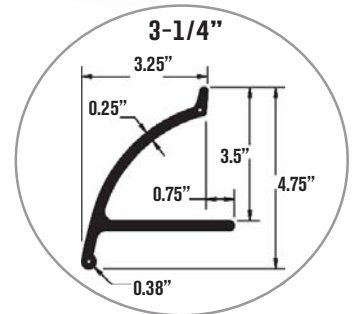

DIMENSIONS