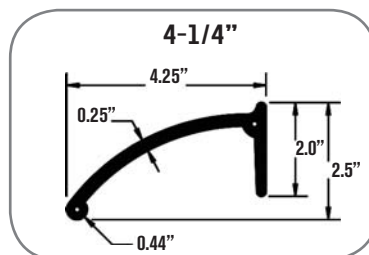

DIMENSIONS

Part #	Description
52-175	Black 2 pc. Kit 58" Lengths
52-178	Black 25ft. Bulk Roll
52-179	Black 50ft. Bulk Roll