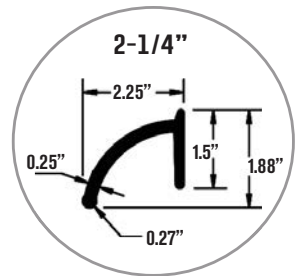

DIMENSIONS