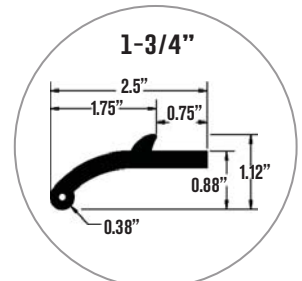

DIMENSIONS

SAMPLE PACK

PERFECT FOR YOUR RETAIL AREA

- 6" sample of every flare design available
- Allows customer to fit check each design on his or her vehicle
- Eliminates application guesswork
- Re-closable carton with attractive 4 color label