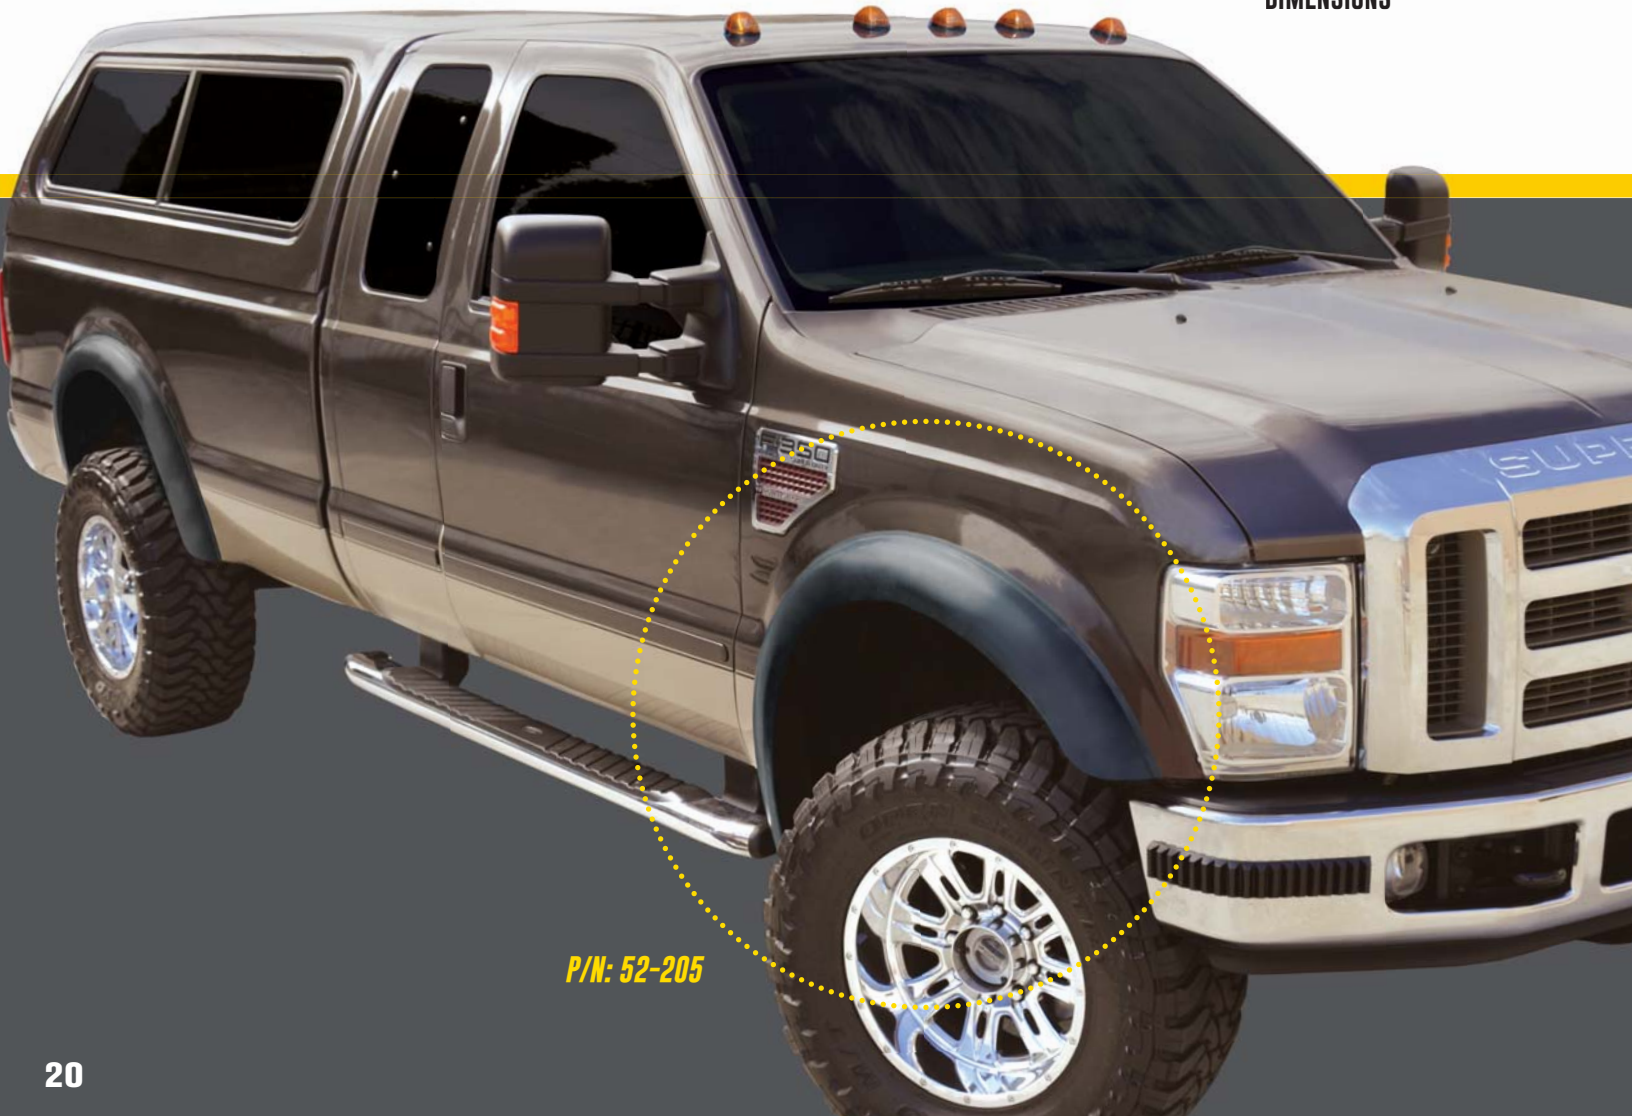

**MOUNTING STYLE**

**DIMENSIONS**

Part #	Description
--------	-------------

- |        |                             |
|--------|-----------------------------|
| 52-205 | Black 2 Pc. Kit 72" Lengths |
| 52-206 | Black 4 Pc. Kit 72" Lengths |