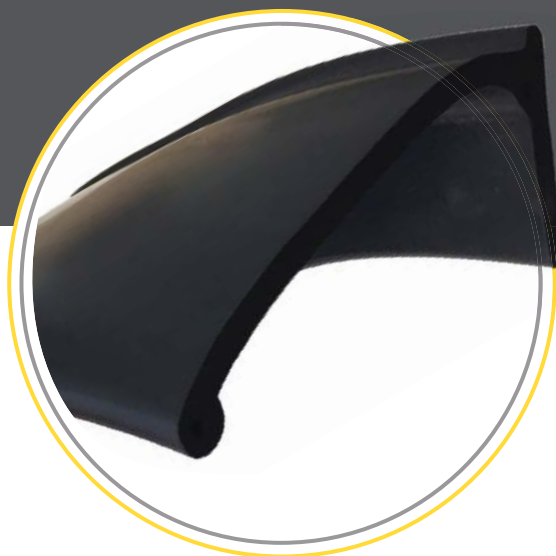

### EXTRA-WIDE

- Tough & sturdy 1/4" thick material
- Extends width of fenderwell By 4"
- Built-in curvature for Smooth wrinkle-free fit

MOUNTING STYLE

DIMENSIONS

Part #	Description
52-171	Black 2 Pc. Kit 58" Lengths
52-173	Black 25 ft. Bulk Roll
52-172	Black 50 ft. Bulk Roll