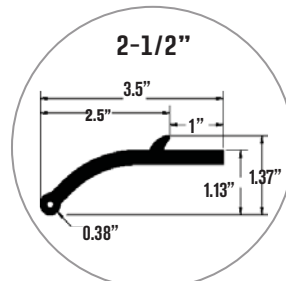

DIMENSIONS