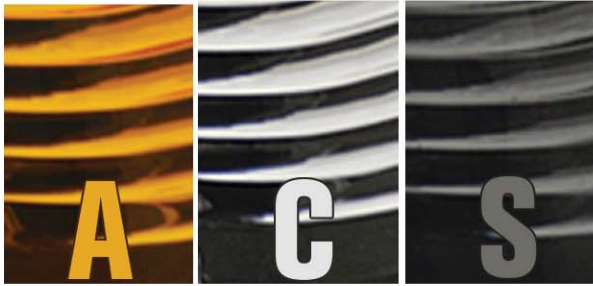

HI-FIVE CAB ROOF LIGHTS

FEATURING REPLACEABLE L.E.D. AND INCANDESCENT BULBS