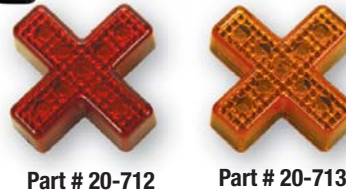

## 16 L.E.D. DOUBLE ROW

Available In Red, Amber Or Clear Lens & L.E.D.'s  
 Each Light: 3-5/8" L X 1" W X 3/4" H

20-710	Red Lens / Red L.E.D.'s	Single Light
20-711	Amber Lens / Amber L.E.D.'s	Single Light
20-729	Clear Lens / White L.E.D.'s	Single Light
20-730	Clear Lens / Blue L.E.D.'s	Single Light