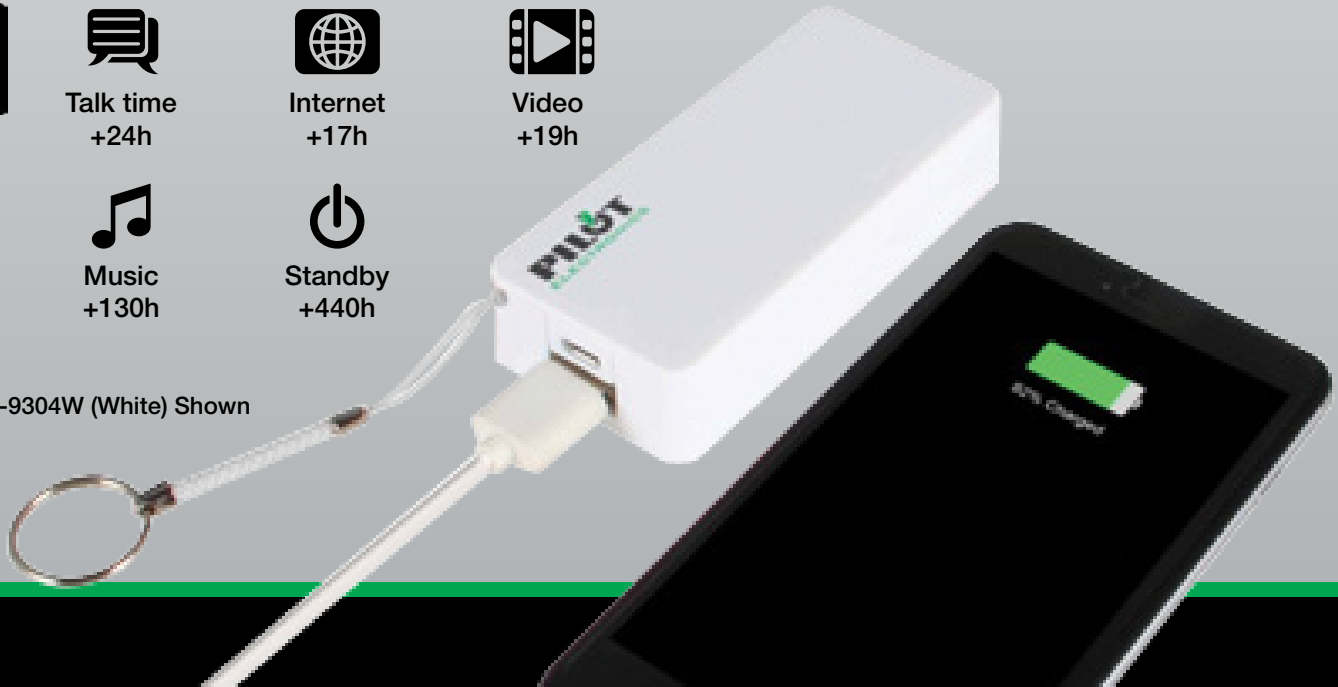

### 4400 mAh USB Powerbank

Use your existing Sync & Charge Cable to power your device  
Standby time will vary by device. 180 hour emergency power is gauged with an iPhone®

- Impact resistant
- Provides a full charge to most smart phones!
- Comes with KeyRing

Up to **440hrs**  
Standby

Talk time  
+24h

Internet  
+17h

Video  
+19h

Music  
+130h

Standby  
+440h

CA-9304W (White) Shown