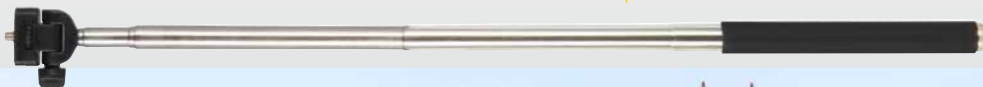

SELFIE STICK

FOR CELLPHONE & CAMERA USE

- Fits devices 1.96" - 3.5" wide
- Perfect for self portraits & action perspectives
- Acquire great "Panoramic" shots
- Use your devices camera timer to take your desired shot

Bluetooth Camera Remote

Extends up to 3ft