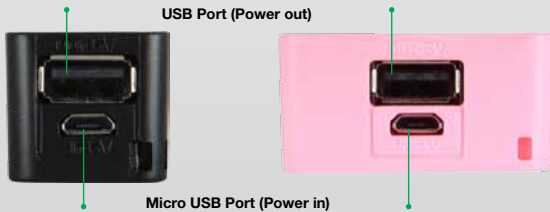

Internet  
+7h

Video  
+8h

Music  
+55h

Standby  
+220h

USB Port (Power out)

Micro USB Port (Power in)

CA-9302P  
PINK

CA-9302E  
BLACK