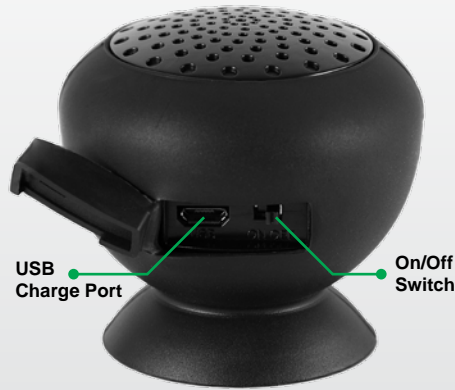

Cut to Fit

Waterproof

**SUCTION MOUNT  
((SPEAKER))**

**CA-5305E**  
(Matte Black)

Excellent punch for mid and high frequency clarity, great for all music, anywhere!

USB Charge Port

On/Off Switch

- Microphone for hands-free calling
- Up to 6 hours of play time
- Connect wirelessly
- USB rechargeable battery
- Works with all Bluetooth enabled devices

Unique back wings open to hold your electronic devices

- High power 4W output
- Microphone for hands-free calling
- Up to 10 hours of play time
- Connect wirelessly
- USB rechargeable battery
- Works with all Bluetooth enabled devices