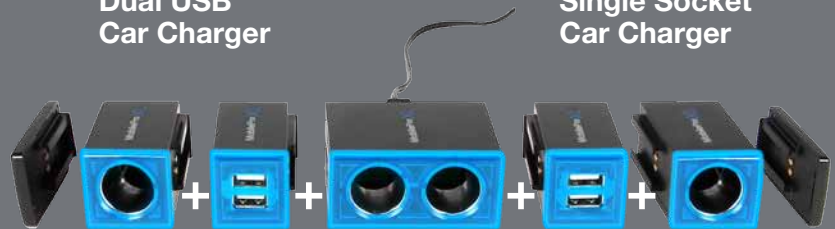

### STEP 1

SELECT A POWER CORE.

CA-4800 Dual USB Car Charger

CA-4801 Dual Socket Car Charger

### STEP 2

CHOOSE AN ADD-ON CHARGER THAT YOU NEED: USB, 12-VOLT OR BOTH (SOLD SEPARATELY)

CA-4802  
Dual USB  
Car Charger

CA-4803  
Single Socket  
Car Charger

Use up to 5 Add-Ons in  
Your Power Configuration