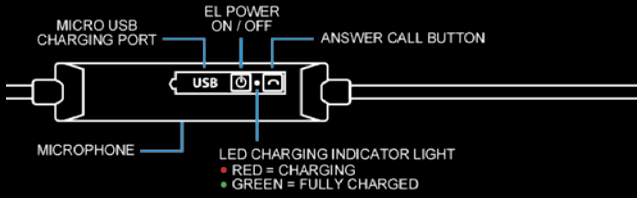

## ELECTROLUMINESCENT AUDIO SYNC EARBUDS

CABLE ILLUMINATES TO THE BEAT

EL Audio Response Earbuds  
EL-1300B

Also available in:

Light Pulse cables produce high fidelity audio replication played back with electroluminescent light that is tuned to multiple sound frequencies.