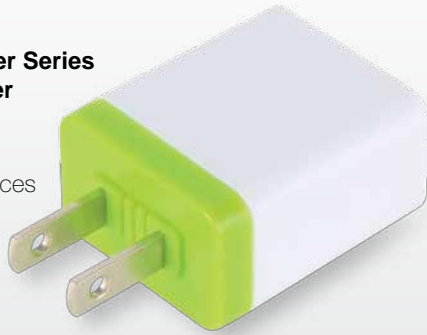

USB CHARGERS & CABLES

CA-4245 Wall Charger Series 5W USB Wall Charger

- 5W
- Compact size
- Charges all USB Devices