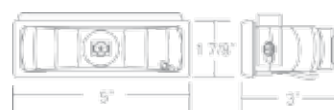

D. PL-805C

- 7" round brush guard light
- Metal housing
- 55 watt halogen / PL-H3K-100 bulb
- Pre-assembled wiring harness with a relay
- Illuminated rocker switch (PL-SW3)
- Protective cover included
- Available in NV-805C

These innovative lights feature a 7 color LED accent. At the touch of a button, the consumer can choose to either have a simulated HID white beam or turn on their LED accent light.

A.