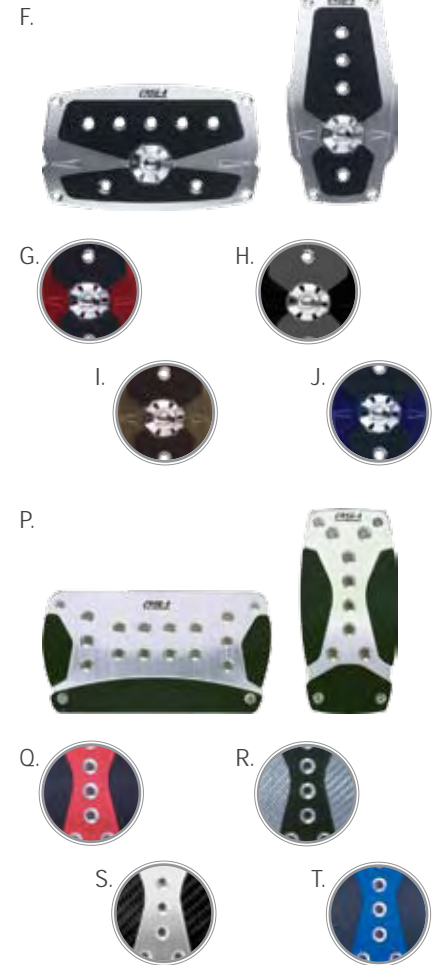

ANODIZED

Anti-slip Surface

- A. **PM-241S** (silver anodized)
- B. **PM-241R** (red anodized)
- C. **PM-241E** (black anodized)
- D. **PM-241N** (nickel anodized)
- E. **PM-241B** (blue anodized)
- F. **PM-242S** (silver anodized)
- G. **PM-242R** (red anodized)
- H. **PM-242E** (black anodized)
- I. **PM-242N** (nickel anodized)
- J. **PM-242B** (blue anodized)

Carbon Fiber Inserts

- K. **PM-229SP** (silver / black CF inserts)
- L. **PM-229RP** (red / black CF inserts)
- M. **PM-229EP** (black / silver CF inserts)
- N. **PM-229N** (nickel / black CF inserts)
- O. **PM-229BP** (blue / black CF inserts)
- P. **PM-230SP** (silver / black CF inserts)
- Q. **PM-230RP** (red / black CF inserts)
- R. **PM-230EP** (black / silver CF inserts)
- S. **PM-230N** (nickel / black CF inserts)
- T. **PM-230BP** (blue / black CF inserts)

CARBON

Carbon Fiber Overlays

- U. **PM-239S** (silver CF overlay)
- V. **PM-239E** (black CF overlay)
- W. **PM-240E** (black CF overlay)
- X. **PM-240S** (silver CF overlay)

PEDALS

Pilot offers a wide variety of styles and colors in our line of racing pedal pads for manual and automatic transmission vehicles. They all feature Pilot's clamp style installation to make installation as simple as possible.

Manual (5-Speed)

Automatic

FIBER PEDALS

Manual (5-Speed)

Automatic