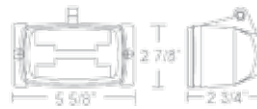

B.

A. **PL-306B**

- Plastic housing
- 55 watt halogen / PL-H3K bulb
- Pre-assembled wiring harness
- Available in clear lens w/ white beam (PL-306C)
- Illuminated rocker switch (PL-SW3)

B. **PL-1018C**

- PPS plastic housing
- 55 watt halogen / PL-H3K bulb
- Pre-assembled wiring harness
- Illuminated rocker switch (PL-SW3)