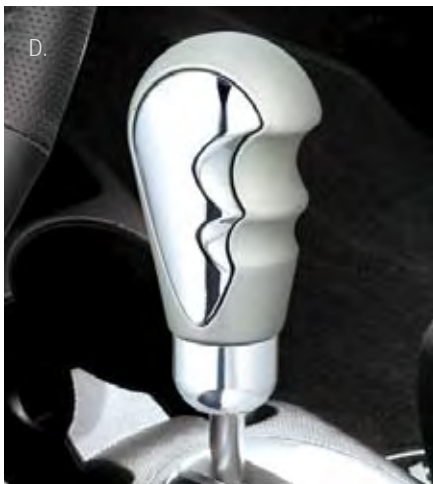

SHIFT KNOBS

- A. **PM-143CF** (manual)
  (chrome / carbon fiber)
- B. **PM-143W** (manual)
  (chrome / wood)
- C. **PM-137W** (manual)
- D. **PM-123C** (manual)
- E. **PM-2243** (manual)
- F. **PM-138S** (manual)
  (silver / black leather)
- G. **PM-138CF** (manual)
  (carbon fiber look / black leather)
- H. **PM-138W** (manual)
  (wood / black leather)
- I. **PM-2232T** (manual)
- J. **PM-162** (automatic)

1. **PM-152**
2. Automatic with overdrive button
   - Optional carbon fiber grip insert
   - Fits most vehicles with overdrive on shift lever