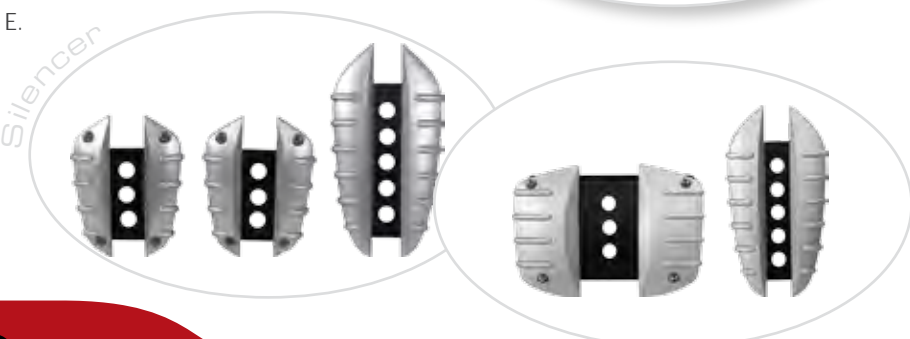

NEW! RACING

PEDAL PADS