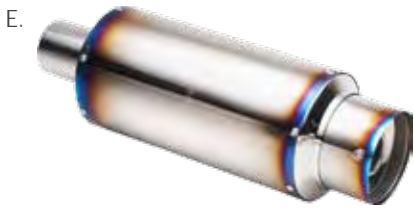

HIGH PERFORMANCE

MUFFLERS

1. **A. PM-531N**
2. Matte nickel finish
   - Outlet diameter: 4"
   - Inlet diameter: 2 3/8"
   - Tank Diameter: 5 1/2"
   - Tip length: 3 1/8"
   - Tank length: 13"
   - Total length: 19"

1. **B. PM-531S**
2. Matte silver finish
   - Outlet diameter: 4"
   - Inlet diameter: 2 3/8"
   - Tank Diameter: 5 1/2"
   - Tip length: 3 1/8"
   - Tank length: 13"
   - Total length: 19"

1. **C. PM-532E**
2. Black carbon fiber
   - Removable silencer
   - Outlet diameter: 3 5/8"
   - Inlet diameter: 2 1/2"
   - Tank Diameter: 5"
   - Tip length: 2 7/8"
   - Tank length: 13"
   - Total length: 17 3/4"

1. **D. PM-532S**
2. Silver carbon fiber
   - Removable silencer
   - Outlet diameter: 3 5/8"
   - Inlet diameter: 2 1/2"
   - Tank Diameter: 5"
   - Tip length: 2 7/8"
   - Tank length: 13"
   - Total length: 17 3/4"

1. **E. PM-533T**
2. Titanium finish
   - Removable silencer
   - Outlet diameter: 4"
   - Inlet diameter: 2 3/8"
   - Tank Diameter: 5 1/2"
   - Tip length: 2 5/8"
   - Tank length: 12"
   - Total length: 17 3/8"

1. **F. PM-534E**
2. Black carbon fiber
   - Removable silencer
   - Outlet diameter: 5"
   - Inlet diameter: 2 1/2"
   - Tank Diameter: 5 1/2"
   - Tip length: 2 5/8"
   - Tank length: 13"
   - Total length: 17 3/4"

1. **G. PM-534S**
2. Silver carbon fiber
   - Removable silencer
   - Outlet diameter: 5"
   - Inlet diameter: 2 1/2"
   - Tank Diameter: 5 1/2"
   - Tip length: 2 5/8"
   - Tank length: 13"
   - Total length: 17 3/4"

1. **H. PM-528**
2. Racing muffler
   - Removable silencer
   - Outlet diameter: 4"
   - Inlet diameter: 2 1/2" - 3" step cone
   - Tip length: 1"
   - Tank length: 14"
   - Total length: 19"