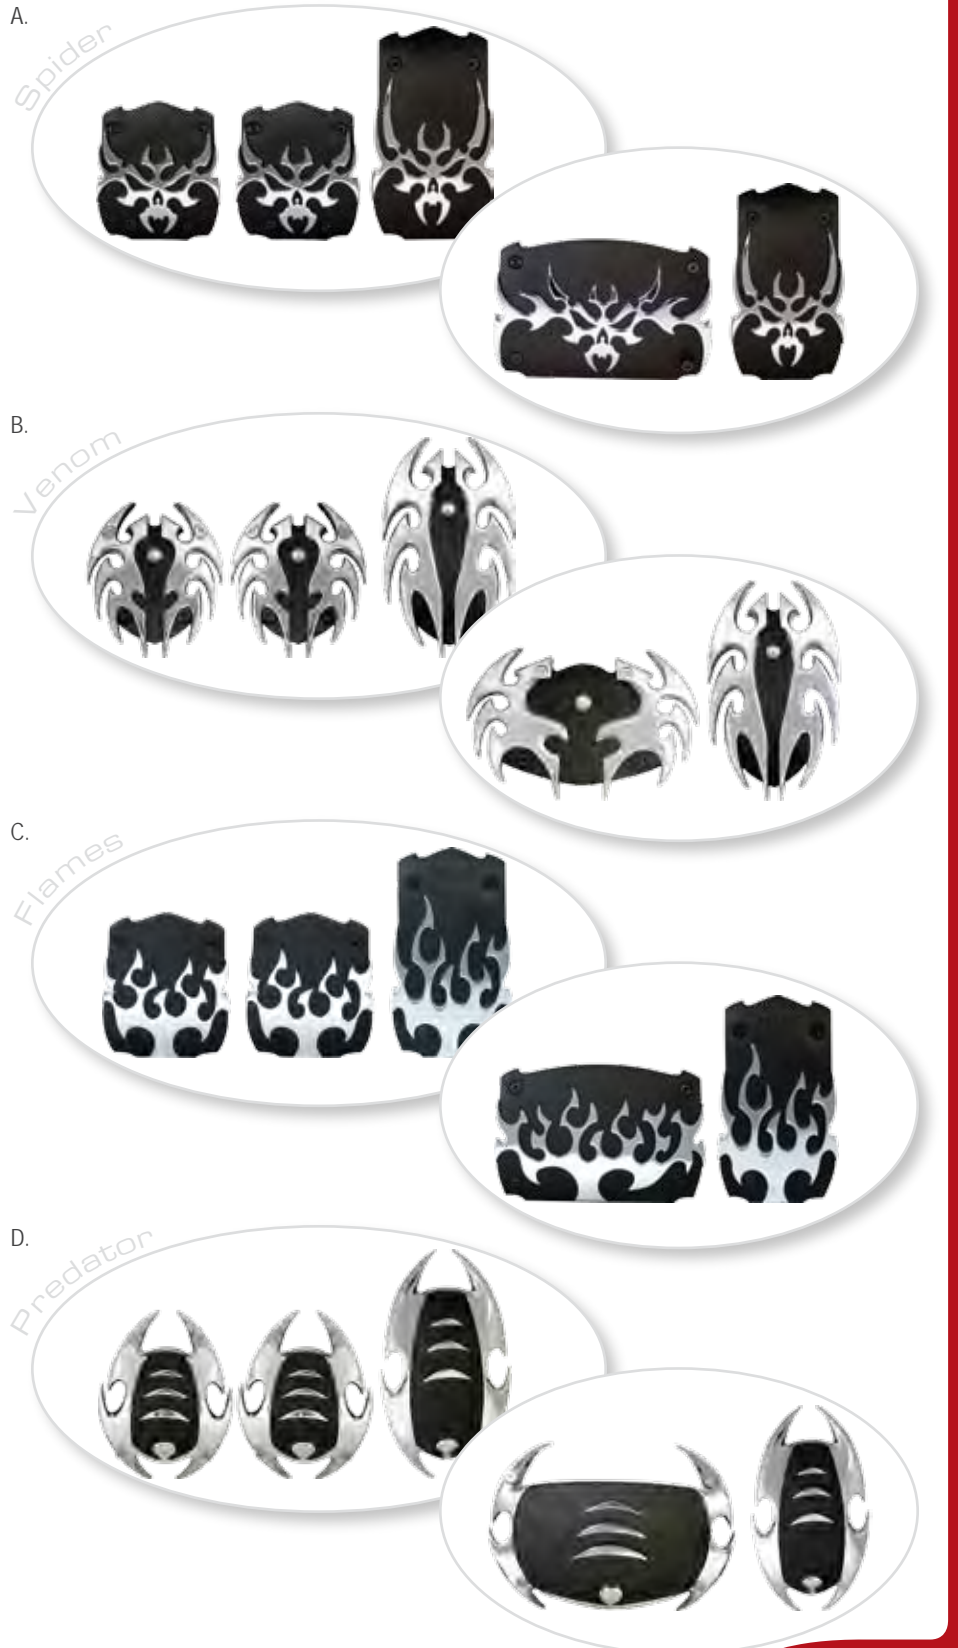

NEW! RACING

PEDAL PADS

- A. **PM-325** (manual)
  PM-326 (automatic)
- B. **PM-323** (manual)
  PM-324 (automatic)
- C. **PM-327** (manual)
  PM-328 (automatic)
- D. **PM-299** (manual)
  PM-300 (automatic)