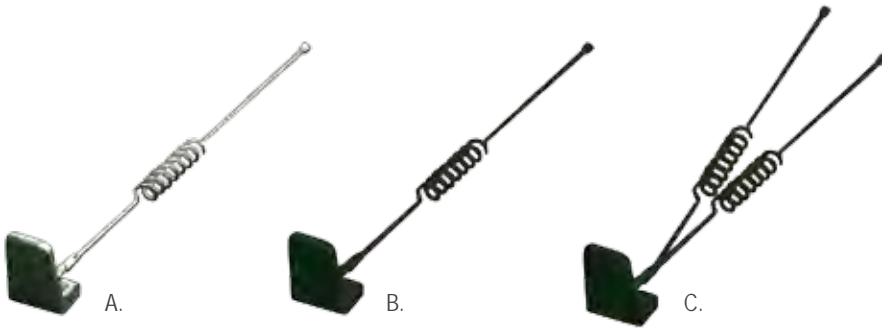

ACCESSORIES

INTERIOR EXTERIOR

SIMULATED CELL PHONE ANTENNA

Product Highlights

- Triple Chrome Plated
- Universal Stick on Fit
- Easy to Install

- A. AB-122C
- B. AB-123E
- C. AB-124E