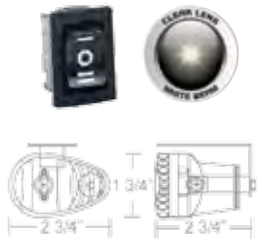

LED ACCENT LIGHTS

A.

B.

4" ROUND FOG LIGHTS

C.

A. PL-1092W

- Die cast metal housing
- 55 watt halogen / PL-H3K bulb
- Pre-assembled wiring harness
- Two-way mini rocker switch (PL-SW11)

• Available in NV-537W

B. PL-2840C

- Die cast metal housing
- 55 watt halogen / PL-H3K bulb
- Pre-assembled wiring harness
- Two-way mini rocker switch (PL-SW11)

C. PL-611B

- Metal housing
- 55 watt halogen / PL-H3K bulb
- Pre-assembled wiring harness w/ relay
- W/ blue fluorescent ring
- Illuminated rocker switch (PL-SW3)