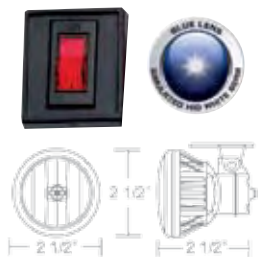

FOG LIGHTS

Our Navigator Cyber White series fog lights are designed to cast a low and wide beam under your factory head lamp beam. This increases visibility without reflecting glare from rain, fog or snow back into the driver's eyes. They include the necessary hardware and wiring to make installation as simple as possible. This series of lights combined with our Navigator Cyber White series driving lights create the perfect auxiliary lighting planogram. They all feature the latest blue lenses with simulated H.I.D. white beam patterns for the brightest light.

A. NV-1038WK

- Die cast aluminum housing
- 55 watt halogen / NV-H3K bulb
- Pre-assembled wiring harness
- Illuminated rocker switch (PL-SW3)
- Available in PL-2038W

B. NV-1074WK

- Die cast aluminum housing
- 55 watt halogen / NV-H3K bulb
- Pre-assembled wiring harness
- Illuminated rocker switch (PL-SW3)
- Available in PL-1074B, PL-2074B

C. NV-260B

- Die cast aluminum housing
- 55 watt halogen / NV-H3K bulb
- Pre-assembled wiring harness w/ a relay
- Billet switch w/ LED (PL-SW1)