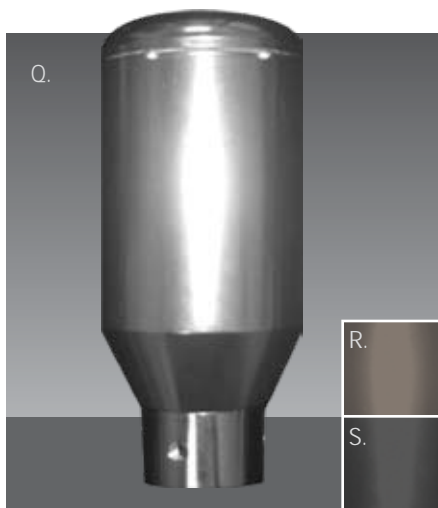

SHIFT KNOBS