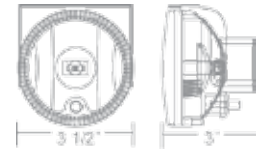

SPECIALTY LIGHTS

A. NV-538W

- Die cast aluminum housing
- 55 watt halogen / NV-H3K bulb
- Pre-assembled wiring harness
- Two way mini rocker switch (PL-SW11)

B. NV-539W

- Die cast aluminum housing
- 55 watt halogen / NV-H3K bulb
- Pre-assembled wiring harness with a relay
- Triple button LED switch (PL-SW34)
- Available in PL-1093W

C. NV-507W

- Die cast alloy housing
- 55 watt halogen / NV-H3K bulb
- Pre-assembled wiring harness
- Two way mini rocker switch (PL-SW11)

D. NV-362W

- Metal housing
- 55 watt halogen / NV-H3KW bulb
- Pre-assembled wiring harness
- Synchronized LED switch (PL-SW30)

B.