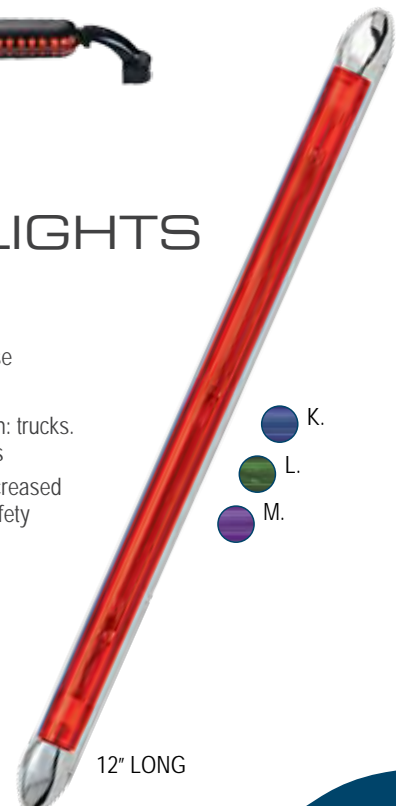

F.

G.

H.

I.

- Multipurpose
- Interior or exterior use
- Easy installation
- For all 12 volt system: trucks, boats, trailers & vans
- Give your vehicle increased visibility for added safety

12" LONG