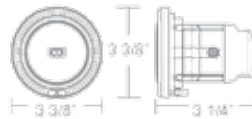

D. NV-362W

- Metal housing
- 55 watt halogen / NV-H3KW bulb
- Pre-assembled wiring harness
- Synchronized LED switch (PL-SW30)

A.