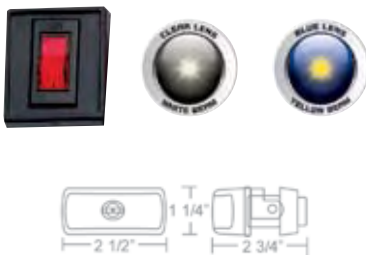

J. PL-280B

- Metal housing
- 55 watt halogen / PL-H3K bulb
- Pre-assembled wiring harness with a relay
- Illuminated rocker switch (PL-SW3)
- Available in clear lens w/ white beam (PL-280C)

J.