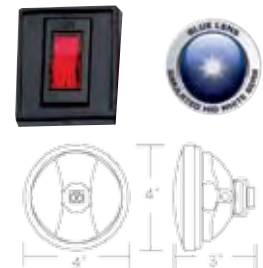

DRIVING LIGHTS

A. NV-502W

- Plastic housing w/ chrome bezel
- 55 watt halogen / NV-H3K bulb
- Pre-assembled wiring harness
- Illuminated rocker switch (PL-SW3)

B. NV-509W

- Engineered plastic housing
- 55 watt halogen / NV-H3K bulb
- Pre-assembled wiring harness
- Illuminated rocker switch (PL-SW3)

C. NV-602W

- Metal housing
- 55 watt halogen / NV-H3K bulb
- Pre-assembled wiring harness
- Illuminated rocker switch (PL-SW3)
- Available in NV-602WK, PL-203W

D. NV-503W

- Plastic housing
- 55 watt halogen / NV-H3K bulb
- Pre-assembled wiring harness
- Remote control switch (PL-SW3)