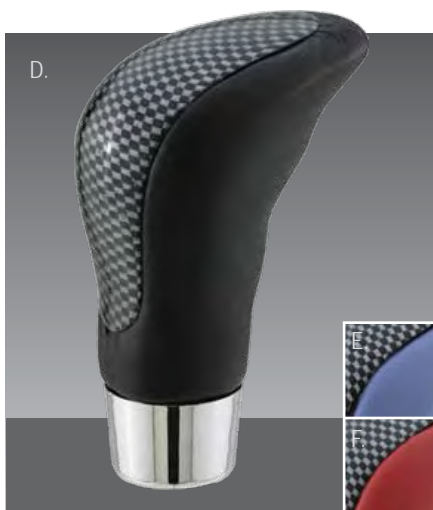

SHIFT KNOBS