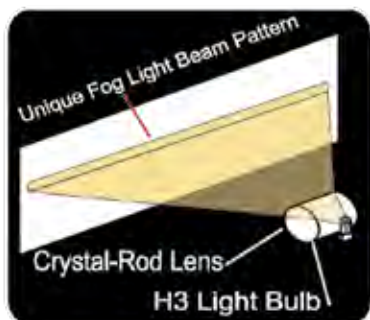

FOG LIGHTS

A.

A. **NV-601W**

- Plastic housing
- 55 watt halogen / NV-H3K bulb
- Pre-assembled wiring harness
- Remote control switch (PL-SW3)

CRYSTAL ROD FOG LIGHTS

B.

B. **NV-534**

- Die cast zinc housing
- 55 watt halogen / NV-H3K bulb
- Pre-assembled wiring harness
- Illuminated rocker switch (PL-SW3)