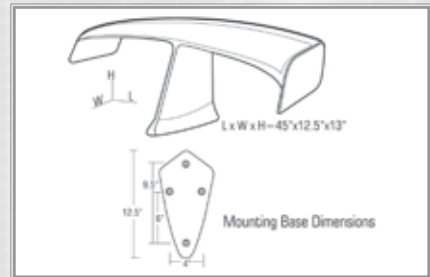

**V-Style**

**WS-815C**

- Universal ABS spoiler fits 45" - 60" trunk
- Measurements:  
A - 45"  
B - 38.5"  
C - 14"  
D - 43.5"  
E - 10"
- L.E.D. included

**WS-906**

- 56" double deck spoiler
- Includes 6" high mounting bracket