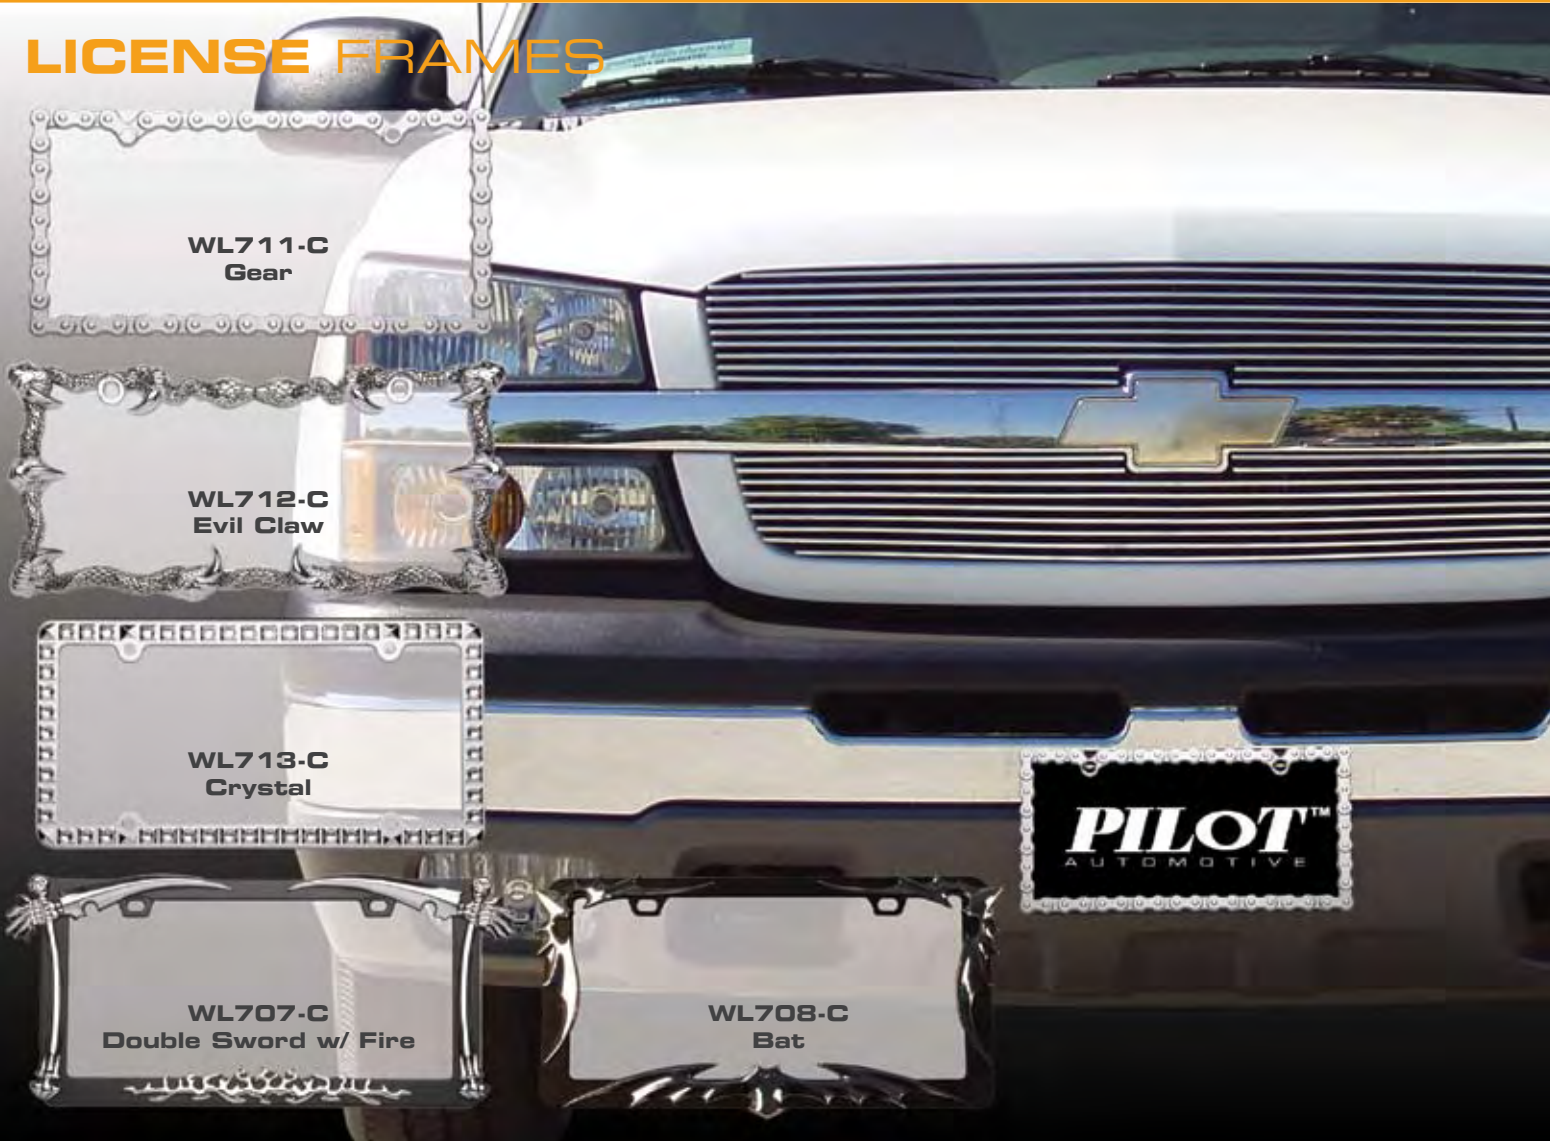

WL121-CG

**L.E.D. LIGHTED EYE LICENSE FRAMES**

**Product Highlights**

- Eyes are Lighted with Red L.E.D.s
- Easy to Install
- Wiring is necessary

WL219-CR

WL218-CR

**ACCESSORIES**

**LICENSE FRAMES**