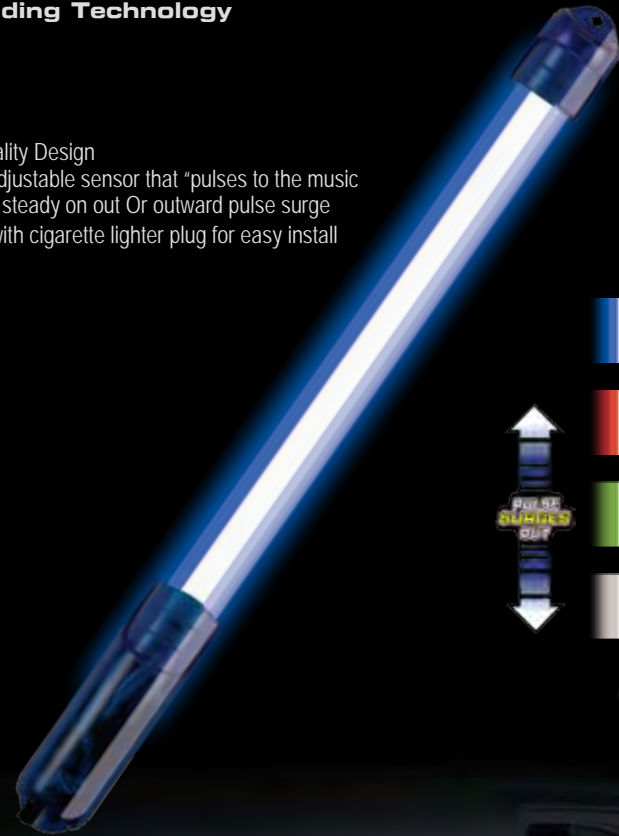

SINGLE NEON TUBES

With Fading Technology

10" Single Neon Tubes

Part Number	Color/Description
CZ-190B	Blue
CZ-190R	Red
CZ-190G	Green
CZ-190W	White

15" Single Neon Tubes

Part Number	Color
CZ-185B	Blue
CZ-185R	Red
CZ-185G	Green

20" Single Neon Tubes

Part Number	Color
CZ-200B	Blue
CZ-200R	Red

36" Single Neon Tubes

*[Non Fading]

Part Number	Color
CZ-186B	Blue
CZ-186R	Red
CZ-186G	Green

- High Quality Design
- Built in adjustable sensor that "pulses to the music"
- 2 Modes steady on out Or outward pulse surge
- Comes with cigarette lighter plug for easy install