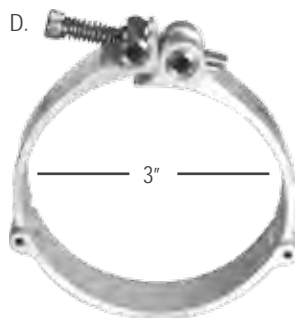

**Spark Plug Wire Cover**

C. **PM-361S**  
Applications:  
Honda, 2.2 DOHC VTEC

**ENGINE**

**DRESS UP**

**Intake Clamps**

- High quality anodized aluminum construction
- High end custom look
- More durable and easy to install than traditional hose clamps