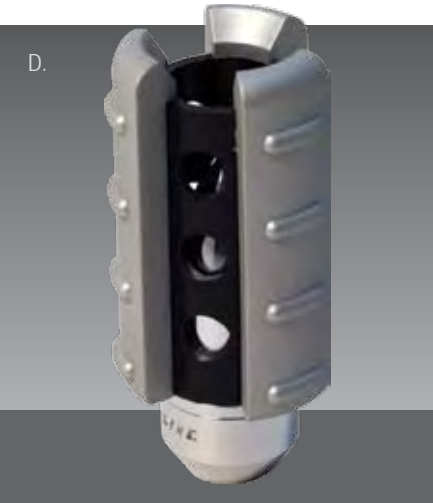

CUSTOMIZE YOUR RIDE!