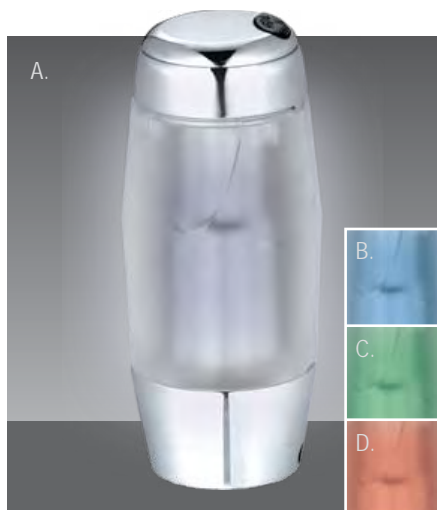

L.E.D. SHIFT KNOBS

- A. **PM-153W** (manual)
- B. **PM-153BWK** (manual)
- **PM-153BS** (manual)
- C. **PM-153R** (manual)
- D. **PM-153G** (manual)
  - Electro luminescent lighting
  - No wiring, batteries included
- E. **PM-158B** (manual)
  - Backlit shift knob features a glowing skull
  - Adds aggressive style to any vehicle
  - No wiring, batteries included
- F. **PM-2214R** (manual)
- G. **PM-2214B** (manual)
- H. **PM-2205** (manual)
- I. **PM-142C** (manual)
- J. **PM-142G** (manual)
- K. **PM-2207** (manual)
- L. **PM-125CF** (manual)