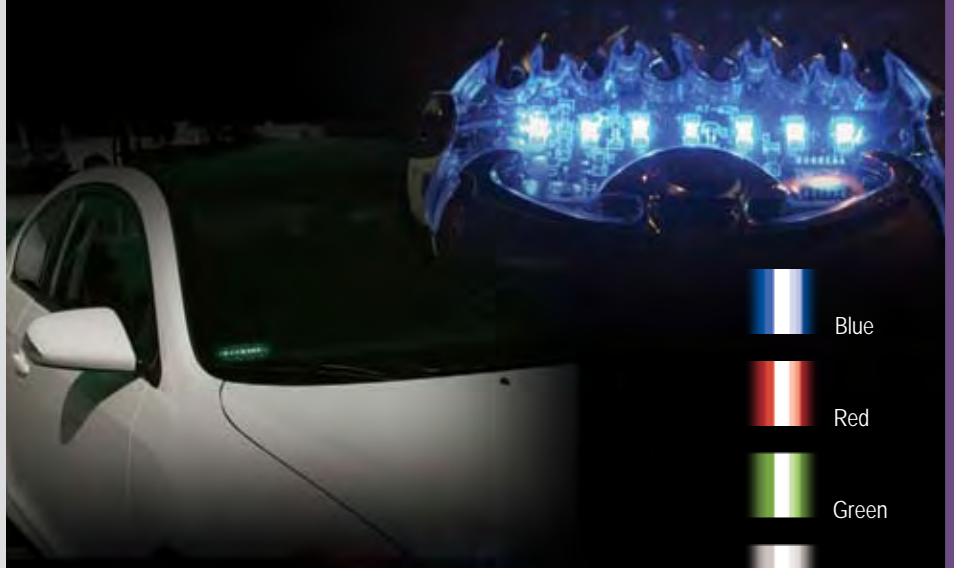

L.E.D. LICENSE PLATE LIGHT

Part Number	Color/Description
CZ-224W	Superwhite/Universal

- Super white L.E.D. gives you a pure white light output
- Long lasting shock resistant LED's
- A Must for any vehicle with large sound systems in the trunk
- Lower power consumption , No heat buildup
- Over 100,000 hrs life

L.E.D. SCANNERS

Part Number	Color/Description
CZ-209B	Blue
CZ-209R	Red
CZ-209G	Green
CZ-209W	White
CZ-208B	Blue/Flame
CZ-208R	Red/Flame
CZ-208G	Green/Flame

- Super bright LED's
- Long lasting shock resistant design
- 4 Different scan modes
- Lower power consumption , No heat buildup
- Over 100,000 hrs life
- Can be used in conjunction with your security alarm as a warning light

L.E.D. FUZZY BUDDY CIG

Part Number	Color/Description
IP-149	Cigarette Lighter Plug. 7 Color

- Soft white mink-like fur
- 7-color changing technology
- Plugs directly into lighter or power port
- One of a kind style