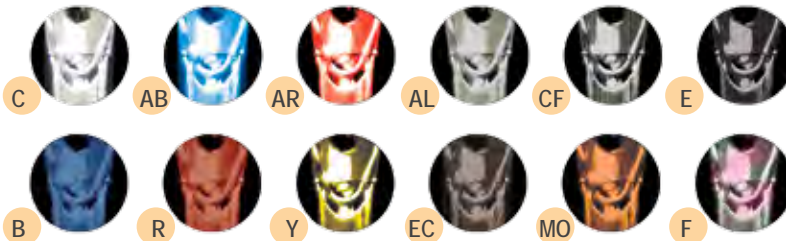

- Universal Fitment
- Easy to Install
- 16" [41cm] Also Fits 17"
- 18" [46cm] Also Fits 19"
- 20" [51cm] Also Fits 21"
- 22" [56cm] Also Fits 23"
- 24" [61cm] Also Fits 25"

DUAL BLADE

16" [41cm]

WBP-16AB	Anodized Blue
WBP-16AL	Aluminum
WBP-16C	Chrome
WBP-16CF	Carbon Fiber
WBP-16E	Black

18" [46cm]

WBP-18AB	Anodized Blue
WBP-18AL	Aluminum
WBP-18AR	Anodized Red
WBP-18C	Chrome
WBP-18CF	Carbon Fiber
WBP-18E	Black
WBP-18F	Color Morph
WBP-18R	Red
WBP-18W	White
WBP-18EC	Black Chrome
WBP-18MO	Burnt Orange

20" [51cm]

WBP-20AB	Anodized Blue
WBP-20AL	Aluminum
WBP-20AR	Anodized Red
WBP-20C	Chrome
WBP-20CF	Carbon Fiber
WBP-20E	Black
WBP-20F	Color Morph
WBP-20R	Red
WBP-20W	White
WBP-20EC	Black Chrome
WBP-20MO	Burnt Orange

22" [56cm]

WBP-22C	Chrome
WBP-22E	Black
WBP-22EC	Black Chrome
WBP-22MO	Burnt Orange

SINGLE BLADE

16" [41cm]

WBG-16C	Chrome
WBG-16CF	Carbon Fiber

18" [46cm]

WBG-18AL	Aluminum
WBG-18B	Blue
WBG-18C	Chrome
WBG-18CF	Carbon Fiber
WBG-18E	Black
WBG-18R	Red
WBG-18W	White
WBG-18Y	Yellow

20" [51cm]

WBG-20AL	Aluminum
WBG-20B	Blue
WBG-20C	Chrome
WBG-20CF	Carbon Fiber
WBG-20E	Black
WBG-20R	Red
WBG-20W	White
WBG-20Y	Yellow

22" [56cm]

WBG-22AL	Aluminum
WBG-22B	Blue
WBG-22C	Chrome
WBG-22CF	Carbon Fiber
WBG-22E	Black
WBG-22R	Red
WBG-22W	White
WBG-22Y	Yellow

24" [61cm]

WBG-24AL	Aluminum
WBG-24B	Blue
WBG-24C	Chrome
WBG-24CF	Carbon Fiber
WBG-24E	Black
WBG-24R	Red
WBG-24W	White
WBG-24Y	Yellow