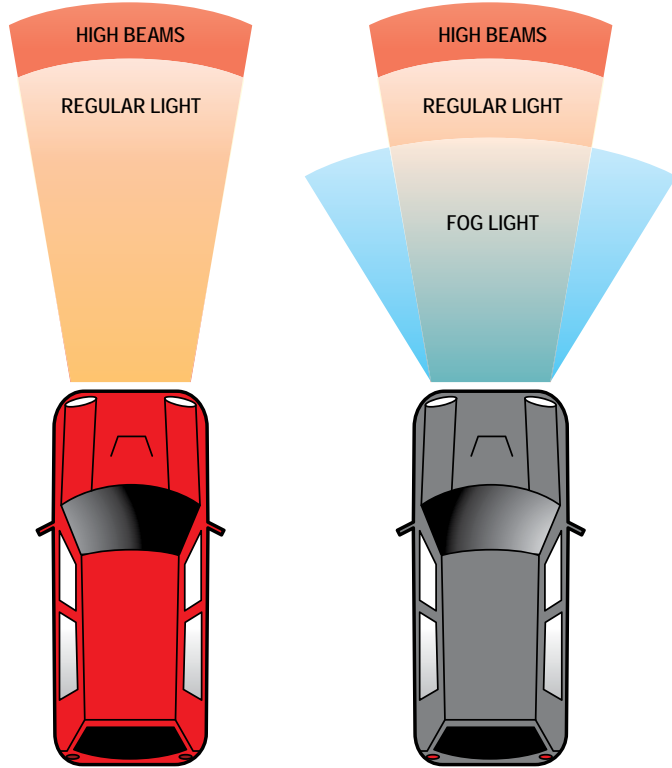

### PERFORMANCE HEADLIGHTS & TAILLIGHTS..... 56-74

**FOG LIGHTS**

Pilot's fog lights cast a wide, low beam underneath the factory head lamp beam. This helps to increase visibility without reflecting glare from rain, fog or snow back into the driver's eyes. All of Pilot's fog lights include the necessary hardware and wiring to make installation as simple as possible.