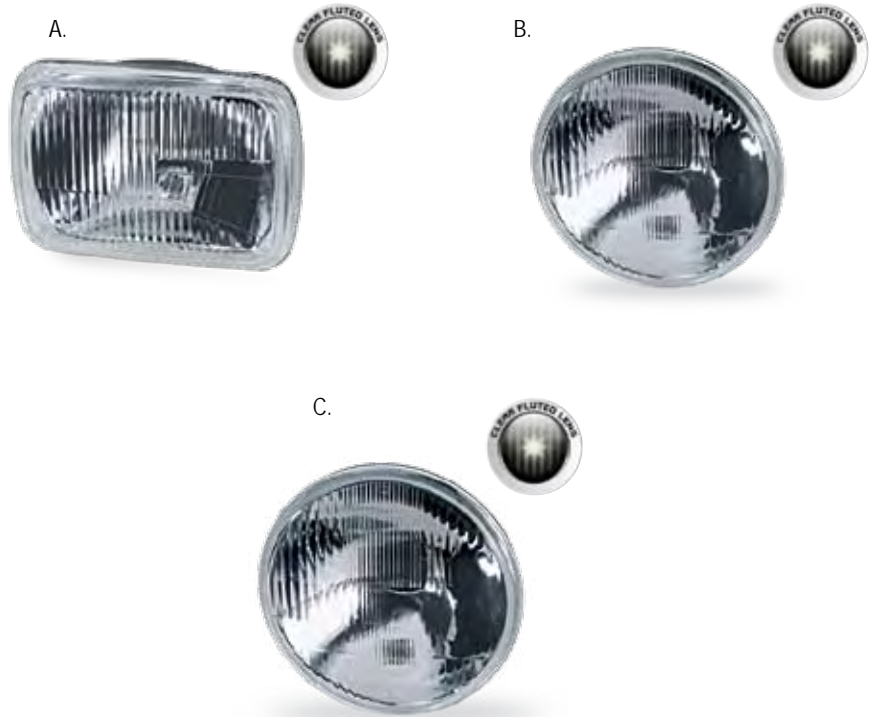

TRADITIONAL HEAD LAMP CONVERSION KITS

A. **WI-HL2**

- 4656 head lamp conversion kit
- Patent pending
- 6-1/2" x 4"
- 9003 / H3 bulb (Not included)
- Sold in pairs

B. **WI-HL3**

- 6024 head lamp conversion kit
- Patent pending
- 7" round
- 9003 / H3 bulb (Not included)
- Sold in pairs

C. **WI-HL4**

- 5006 head lamp conversion kit
- Patent pending
- 5-3/4" round
- 9003 / H3 bulb (Not included)
- Sold in pairs