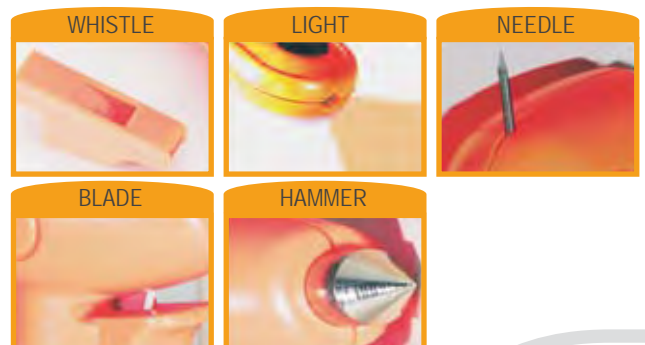

STEERING WHEEL COVERS

OFFICIALLY LICENSED NASCAR

Product Highlights

- Genuine Leather

- A. SWN-8
- B. SWN-20
- C. SWN-24
- D. SWN-3

Product Highlights

- Genuine Leather Steering Wheel Cover
- Triple Chrome Plated License Frame
- Die Cast Chrome Key Chain

- E. SW-112PK
- F. SW-122PK
- G. SW-132PK

COMBINATION KITS

MULTI-FUNCTION EMERGENCY TOOL

H. LM-001
Patent No. 5642567

- All-In-One with:
  - Whistle
  - Light
  - Needle
  - Blade
  - Hammer