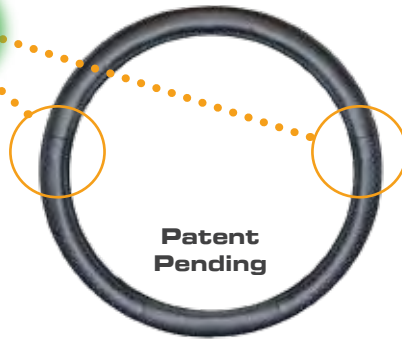

## MULTI-FUNCTION EMERGENCY TOOL

H. LM-001  
Patent No. 5642567

- All-In-One with:
  - Whistle
  - Light
  - Needle
  - Blade
  - Hammer

**ACCESSORIES**

**STEERING WHEEL COVERS**

**L.E.D. STEERING WHEEL COVERS**