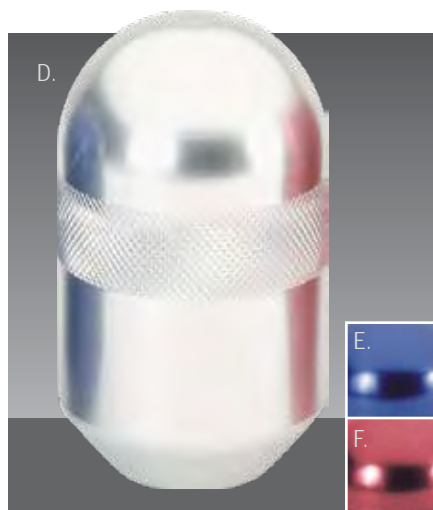

SHIFT KNOBS

- A. **PM-132S** (manual)
- B. **PM-132B** (manual)
- C. **PM-132R** (manual)
- D. **PM-133S** (manual)
- E. **PM-133B** (manual)
- F. **PM-133R** (manual)
- G. **PM-192S** (manual)
- H. **PM-192B** (manual)
- I. **PM-192R** (manual)
- J. **PM-2108** (manual)
- 3 interchangeable color inserts
- K. **PM-131B** (manual)
- L. **PM-131R** (manual)
- M. **PM-2105M** (manual)
- 7 color mesh shift knob
- Select a solid color or rotate between all 7 colors
- N. **PM-120E**
- O. **PM-121C**