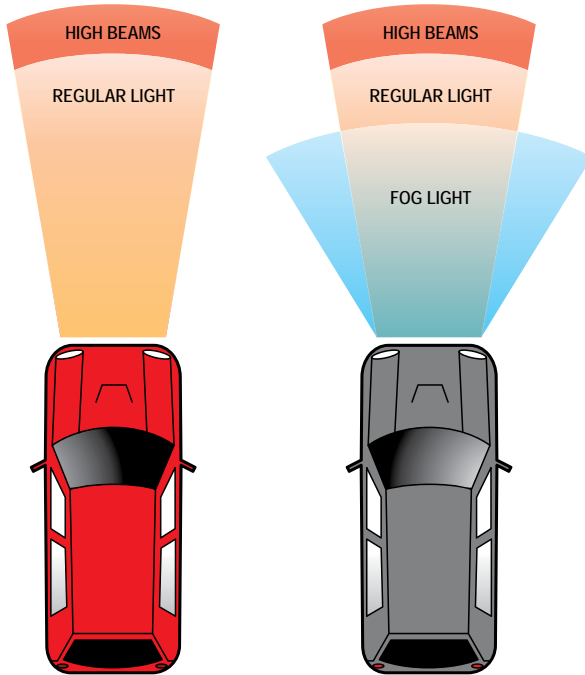

FOG LIGHTS

Our Navigator Cyber White series fog lights are designed to cast a low and wide beam under your factory head lamp beam. This increases visibility without reflecting glare from rain, fog or snow back into the driver's eyes. They include the necessary hardware and wiring to make installation as simple as possible. This series of lights combined with our Navigator Cyber White series driving lights create the perfect auxiliary lighting planogram. They all feature the latest blue lenses with simulated H.I.D. white beam patterns for the brightest light.

A. NV-1038WK

- Die cast aluminum housing
- 55 watt halogen / NV-H3K bulb
- Pre-assembled wiring harness
- Illuminated rocker switch (PL-SW3)
- Available in PL-2038W

B. NV-1074WK

- Die cast aluminum housing
- 55 watt halogen / NV-H3K bulb
- Pre-assembled wiring harness
- Illuminated rocker switch (PL-SW3)
- Available in PL-1074B, PL-2074B

C. NV-260B

- Die cast aluminum housing
- 55 watt halogen / NV-H3K bulb
- Pre-assembled wiring harness w/ a relay
- Billet switch w/ LED (PL-SW1)