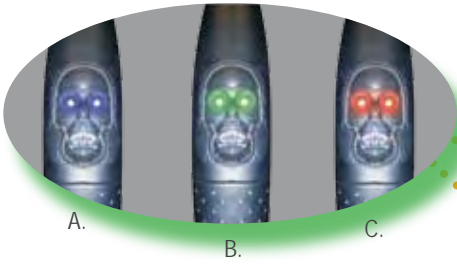

## MULTI-FUNCTION EMERGENCY TOOL

H. LM-001  
Patent No. 5642567

- All-In-One with:
  - Whistle
  - Light
  - Needle
  - Blade
  - Hammer

**ACCESSORIES**

**STEERING WHEEL COVERS**

**L.E.D. STEERING WHEEL COVERS**