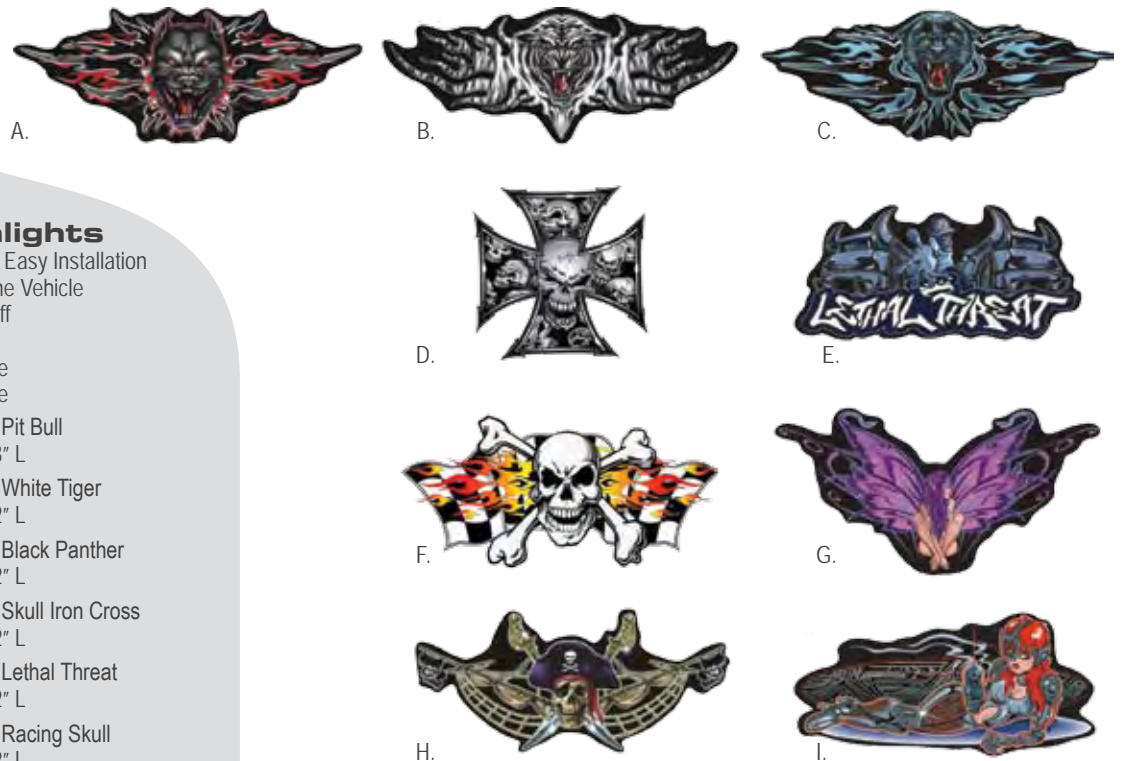

EXTERIOR WINDOW GRAPHICS

Product Highlights

- Completely Perforated for Easy Installation
- Transparent from Inside the Vehicle after Backing is Peeled Off
- No Blind Spots
- Applies outside the Vehicle
- Contour Cut Around Image

- A. WG-0015 Pit Bull
  16" H x 43" L
- B. WG-0017 White Tiger
  16" H x 42" L
- C. WG-0019 Black Panther
  16" H x 42" L
- D. WG-0021 Skull Iron Cross
  16" H x 32" L
- E. WG-0022 Lethal Threat
  16" H x 32" L
- F. WG-0024 Racing Skull
  16" H x 32" L
- G. WG-0025 Winged Fairy
  16" H x 32" L
- H. WG-0020 Pirate
  16" H x 32" L
- I. WG-0023 Anime Girl
  16" H x 37" L