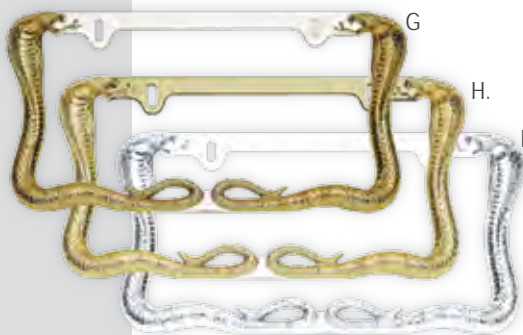

G.

H.

I.

- J. WL109-CG
- K. WL109-C
- L. WL109-G