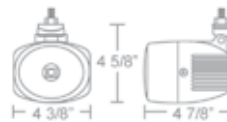

DRIVING LIGHTS

K. PL-2700B

- Die cast aluminum housing
- 55 watt halogen / PL-H3K bulb
- Pre-assembled wiring harness with a relay
- Billet switch w/ LED (PL-SW1)

K.