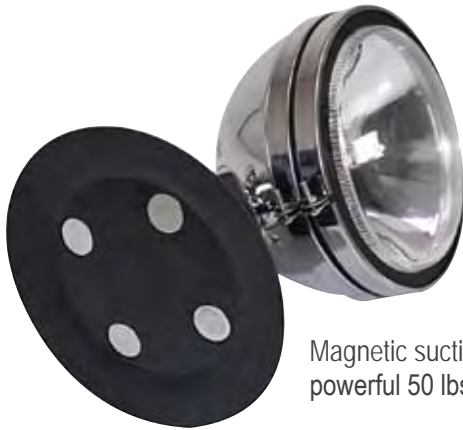

#### H. NV-543WK

- Metal housing
- 55 watt halogen / NV-H3K bulb
- Pre-assembled wiring harness
- Illuminated rocker switch (PL-SW3)
- Available in PL-1056W

#### A. NV-548

- High Intensity LED Fog Lamps
- High Intensity 3 Watt LED Bulb
- Complete wiring harness kit
- Mounting bracket with screws
- Illuminated rocker switch (PL-SW3)

#### B. NV-549

- High Intensity L.E.D. Fog Lamps
- High Intensity 3 Watt LED Bulb
- Complete wiring harness kit
- Mounting bracket with screws
- Illuminated rocker switch (PL-SW3)

Magnetic suction base mount with a powerful 50 lbs of holding force