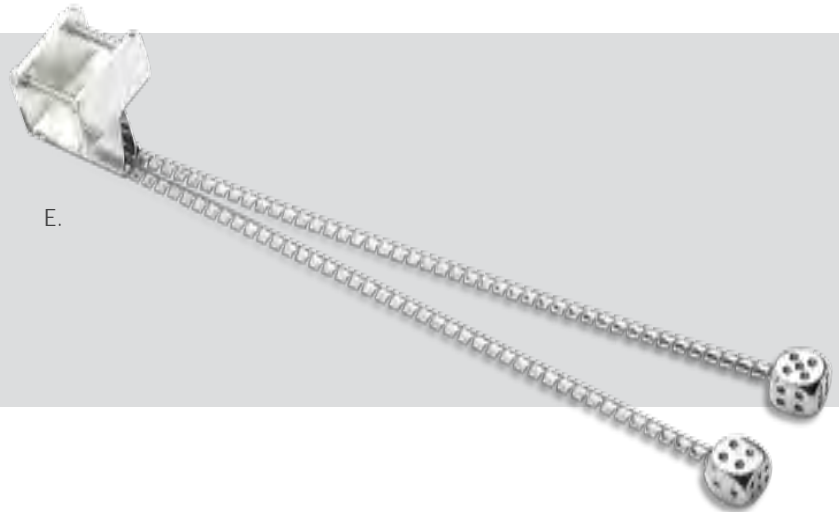

CURB FEELERS

Product Highlights

- Universal Fit
- Protects Tires, Wheels and Fenders when Parking

- E. IP-401