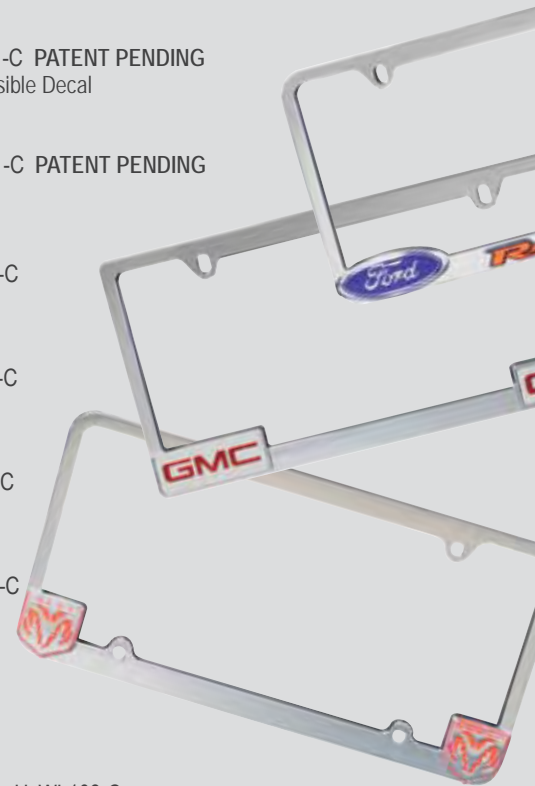

- E. WH426-13S-B 13"
- WH426-14S-B 14"
- WH426-15S-B 15"

- F. WH448-14S-B 14"
- WH448-15S-B 15"

**ACCESSORIES**

**OFFICIAL LICENSE FRAMES**

**Product Highlights**

- Triple Chrome Plated
- Heavy Duty Die Cast Zinc
- A. WL011-C PATENT PENDING  
Adjustable Mounting Bracket
- B. WL021-C PATENT PENDING  
Reversible Decal
- C. WL031-C PATENT PENDING
- D. WL041-C
- E. WL051-C
- F. WL061-C
- G. WL071-C