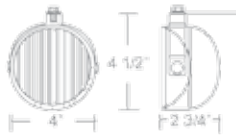

**SAE APPROVED**

O.

**PATENT PENDING**

P.

**INCREASE VISIBILITY**

**PROJECTOR FOG LENS**

Pilot's projector beam pattern fog lights cast a wide, low beam much like a standard fog lamp. The projector beam pattern fog lights have a more distinctive cut off beam pattern. It provides a wider, clearer field of vision without reflecting stray light into oncoming driver's view. These fog lights can easily be mounted in the front air dam or bumper of most vehicles.