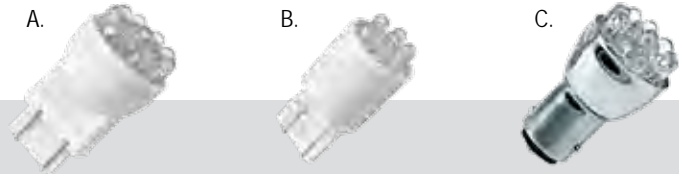

PERFORMANCE **LIGHTING**

LED LAMP BULBS
Brake & tail

- 100,000 hours guaranteed
- Brighter and longer lasting
- Provide the widest angel of illumination for improved visibilty

- A. **LI-3057**
- B. **LI-7443**
- C. **LI-1157**

LI-1157	Red illumination	1157 & 2057 Applications
LI-3057	Red illumination	3056, 3057, 3156, 3357, 3457 Applications
LI-7443	Red illumination	7443 Applications
LI-1157W	White illumination	1157 & 2057 Applications
LI-3057W	White illumination	3056, 3057, 3156, 3157, 3357, 3457 Applications
LI-7443W	White illumination	7443 Applications

- D. **LI-1156A** Amber LED illumination
- E. **LI-1156B** Blue LED illumination
- F. **LI-1156R** Red LED illumination