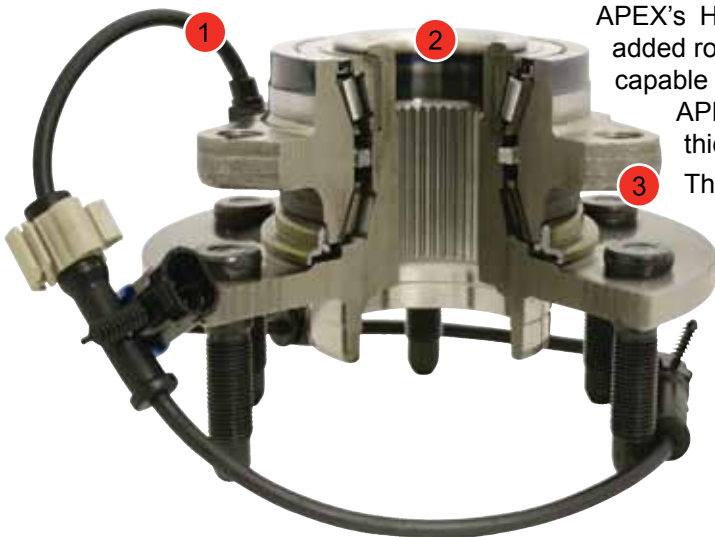

APEX **Auto Parts EXperts™**

by

PILOT™
AUTOMOTIVE

HUB ASSEMBLIES CATALOG

PREMIUM HUB ASSEMBLY

Premium Hub Assemblies are Engineered for Performance utilizing a Unibody housing construction. One unit means no loose parts and more accurate clearance tolerance using CNC machines, and then robotically assembled. After assembly these units goes through a series of rigorous testing for heat, vibration, torque and friction using sophisticated machinery such as the (LGM-15/61). As a result, APEX Premium Hub Assemblies have less than 1% defective rate that carries a 50,000 mile warranty.

1. The flange uses precision grade steel that is 30% thicker for added strength and durability in today's driving conditions.
2. Enhanced sealing system utilizes high performance oil seals offering increased endurance between -40°F to 300°F.
3. High performance ESSO RONEX MP grease that reduces abrasion and better than OEM lubricant.
4. Superior Coated ABS sensor that has a temperature range between -76°F and 302°F; and avoids cracking and shortages.
5. Specially heat treated with a "Gold" Finish to fight off the road elements and prevent rust.

STANDARD HUB ASSEMBLY

APEX's Hub Bearings feature high quality metal roller balls with added rollers over OE requirements to create a final product that is capable of bearing loads 20% to 30% more than other brands. All APEX Hub Bearings comes standard with flanges that are 30% thicker than traditional units offering superior performance.