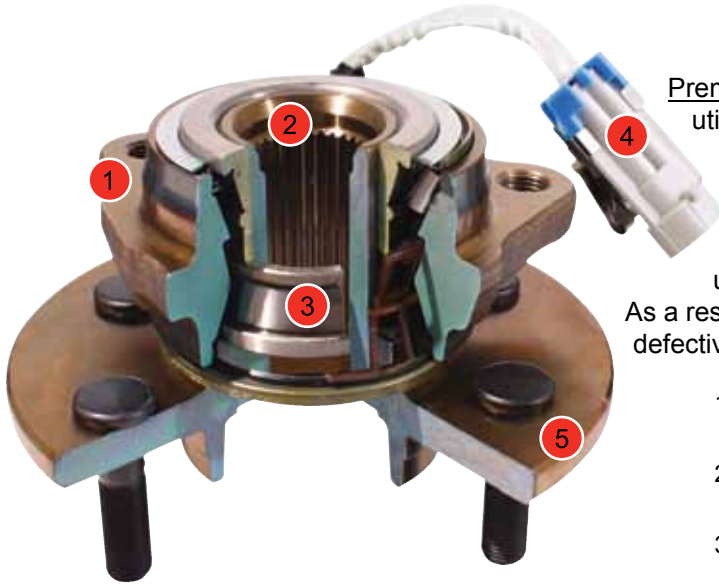

APEX **Auto Parts EXperts™**

by

PILOT™
AUTOMOTIVE

HUB ASSEMBLIES CATALOG

PREMIUM HUB ASSEMBLY

Premium Hub Assemblies are Engineered for Performance utilizing a Unibody housing construction. One unit means no loose parts and more accurate clearance tolerance using CNC machines, and then robotically assembled. After assembly these units goes through a series of rigorous testing for heat, vibration, torque and friction using sophisticated machinery such as the (LGM-15/61). As a result, APEX Premium Hub Assemblies have less than 1% defective rate that carries a 50,000 mile warranty.

1. The flange uses precision grade steel that is 30% thicker for added strength and durability in today's driving conditions.
2. Enhanced sealing system utilizes high performance oil seals offering increased endurance between -40°F to 300°F.
3. High performance ESSO RONEX MP grease that reduces abrasion and better than OEM lubricant.
4. Superior Coated ABS sensor that has a temperature range between -76°F and 302°F; and avoids cracking and shortages.
5. Specially heat treated with a "Gold" Finish to fight off the road elements and prevent rust.

STANDARD HUB ASSEMBLY

APEX's Hub Bearings feature high quality metal roller balls with added rollers over OE requirements to create a final product that is capable of bearing loads 20% to 30% more than other brands. All APEX Hub Bearings comes standard with flanges that are 30% thicker than traditional units offering superior performance.

1. The ABS Sensor cable is constructed of nitrile butadiene rubber capable of handling temperatures from -40°F to 225°F.
2. Utilizing superior seals to provide optimal performance between -30°F to 300°F.
3. Specially heat treated 65MN steel for strength and durability..