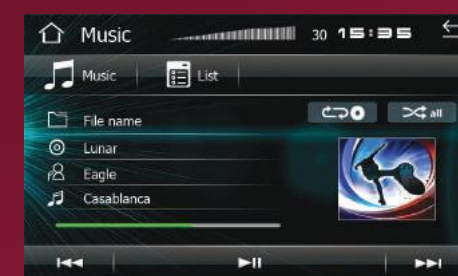

AUDIO/VIDEO IN'S & OUT'S

AUX Audio (3.5mm) Input for External Devices on Front Panel
5ch Preamp RCA Outputs; Front + Rear + Variable Subwoofer
4Ch. 300w Max Class A/B Full Range Speaker Amplifier Built-in