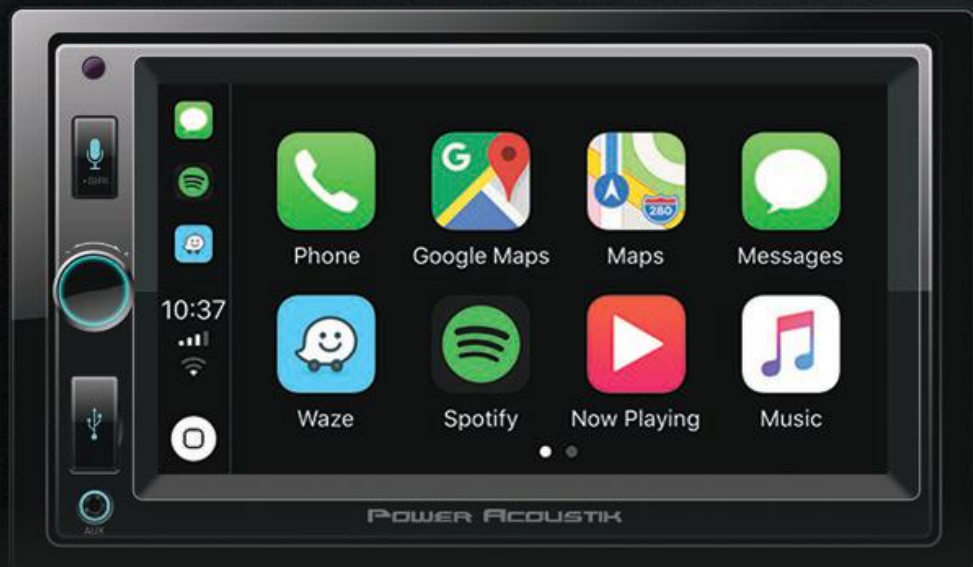

POWER ACOUSTIK®

in-car &
marine
entertainment

2019