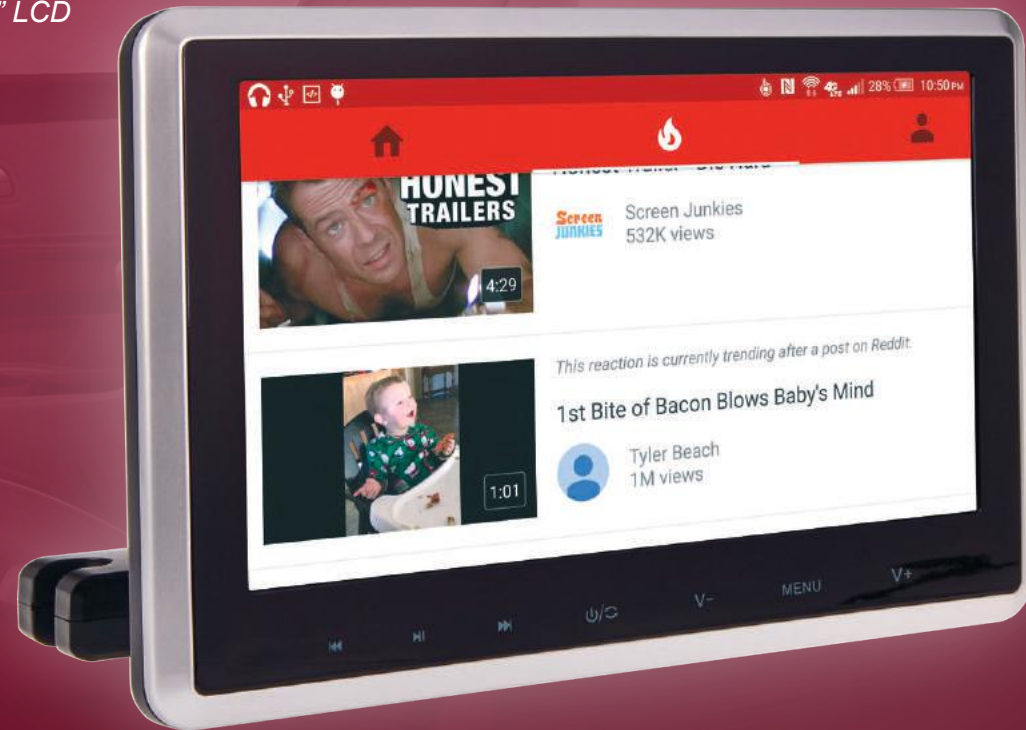

REAR SEAT ENTERTAINMENT

PHD-101

UNIVERSAL HEADREST BRACKET MOUNTED DVD PLAYER W/ MOBILELINK SMARTPHONE MIRRORING, & 10.1" LCD

GENERAL INFORMATION

Simple DIY Bracket Attaches Directly to Headrest Pole
Installation Requires only the Provided Hex Key Tool
Adjustable Headrest Bracket for Optimum Viewing Angle
10.1" HD Quality 800 x 480 High Resolution TFT-LCD Display
Rear-Loading DVD Player for DVD & 720P Video File Playback
Cigarette Lighter Adapter Power Cable for Easy D.I.Y. Wiring
Bracket Accepts Headrests w/ Dual Pole Distance 4.5"-7.25"
Pole Diameter Adapters Included: 3/8" - 5/8"

MOBILELINK INTEGRATION

MobileLink Mirrors the Image of Your Smartphone Or Tablet To The Ceiling Monitor via HDMI Interface Cable. (sold separate)

DIGITAL MEDIA PLAYBACK

Video & Audio Playback from DVD, DVDR, CD, & CDR Discs
Video & Audio Playback from 64GB USB or Full Size SD Card
720p MP4 & WMV Video Playback; MP3 & WMA Audio Playback

AUDIO/VIDEO IN'S & OUT'S

HDMI Input for MobileLink Smartphone Mirroring
8-Channel FM Stereo Transmitter for OEM Integration
RCA & 3.5mm A/V Input for External Source Input
RCA A/V Output for External Display Devices or Slave
3.5mm AUX Audio Output for Hardwired Headphone Listening

PT-700MHR

7" LCD HEADREST MONITOR

GENERAL INFORMATION

7" Amorphous Active Matrix TFT/LCD Monitor
Ultra Bright LED Backlighting
Ignition Power On/Off Optional
Single Video Input
Selectable Aspect Modes
Preset/Manual Image Control
NTSC/PAL Selection
Sculptured Trim Ring Included
Remote Control Included
480 x 234 (16:9) Image Resolution
400NIT Panel Brightness
Cutout Dimension: 7"w x 4.5"h x 1"d