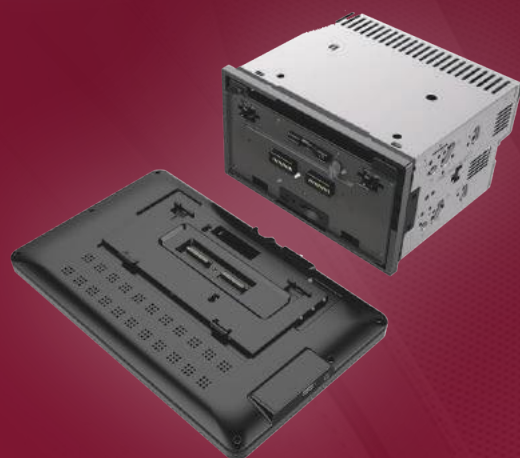

## PD-1032B

ISO 2-DIN DVD, CD/MP3, AM/FM RECEIVER W/ BLUETOOTH V4.0, & DETACHABLE 10.3" LCD

### GENERAL INFORMATION

2-DIN Multimedia System w/ Detachable 10.3" LCD  
ISO 2-Din Chassis, Mounting Sleeve Included  
Extended Chassis Concealing Trim Ring Included  
HD 10.3" 800x480 LCD w/ Adjustable Backlight  
Neoprene Faceplate Storage Case Included  
SmartSense Clear Glass Capacitive Touchscreen  
Bluetooth 4.0 Phone Calling + A2DP Audio Streaming  
Steering Wheel Remote Control Input(s) Included  
RCA Back-up Camera Input w/ +12V Auto-on Trigger

### GENERAL INFORMATION

1-DIN Multimedia System w/ Motorized 7" LCD  
ISO 1-Din Chassis, Mounting Sleeve Included  
Theft-Deterrent Detachable Faceplate w/ Case  
HD 7" 800x480 LCD w/ Adjustable Backlight  
4-Position Tilting LCD w/ Last Position Memory  
SmartSense Clear Glass Restive Touchscreen  
Bluetooth 4.0 Phone Calling + A2DP Audio Streaming  
Steering Wheel Remote Control Input(s) Included  
RCA Back-up Camera Input w/ +12V Auto-on Trigger