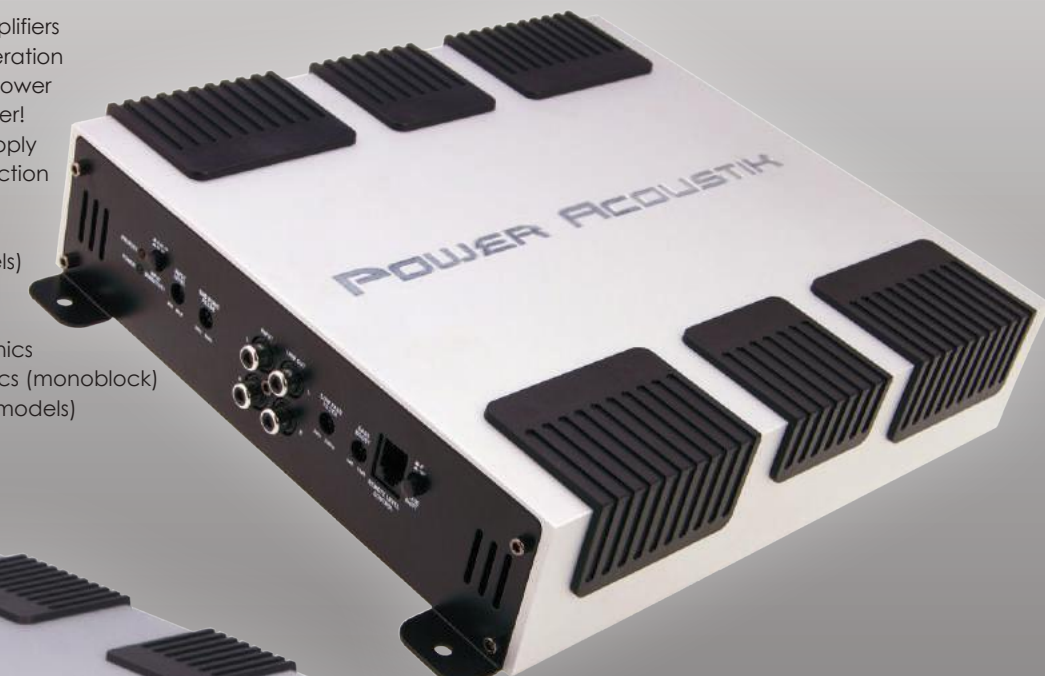

EDGE AMPLIFIERS	MAX POWER (WATTS)	RMS POWER 4Ω BRIDGED, 14.4V	RMS POWER 2Ω, 14.4V	RMS POWER 4Ω, 14.4V	DIMENSIONS (2.25" H x 9" W)	GAIN CONTROL INCLUDED
EG2-1400	1,400w	1 x 700	2 x 350	2 x 175	12.75"	-
EG4-1000	1,000w	2 x 250	4 x 125	4 x 65	10.25"	-
EG4-1500	1,500w	2 x 370	4 x 185	4 x 95	12.75"	-
EG1-2500D	2,500w	1,250 x 1 (1Ω)	800 x 1	400 x 1	10"	INCLUDED
EG1-4500D	4,500w	2,250 x 1 (1Ω)	1,500 x 1	750 x 1	13"	INCLUDED
EG1-7000D	7,000w	3,500 x 1 (1Ω)	2,300 x 1	1,100 x 1	16.25"	INCLUDED
EG1-10000D	10,000w	5,000 x 1 (0.5Ω)	3,300 x 1 (1Ω)	1,600 x 1 (2Ω)	20.50"	INCLUDED