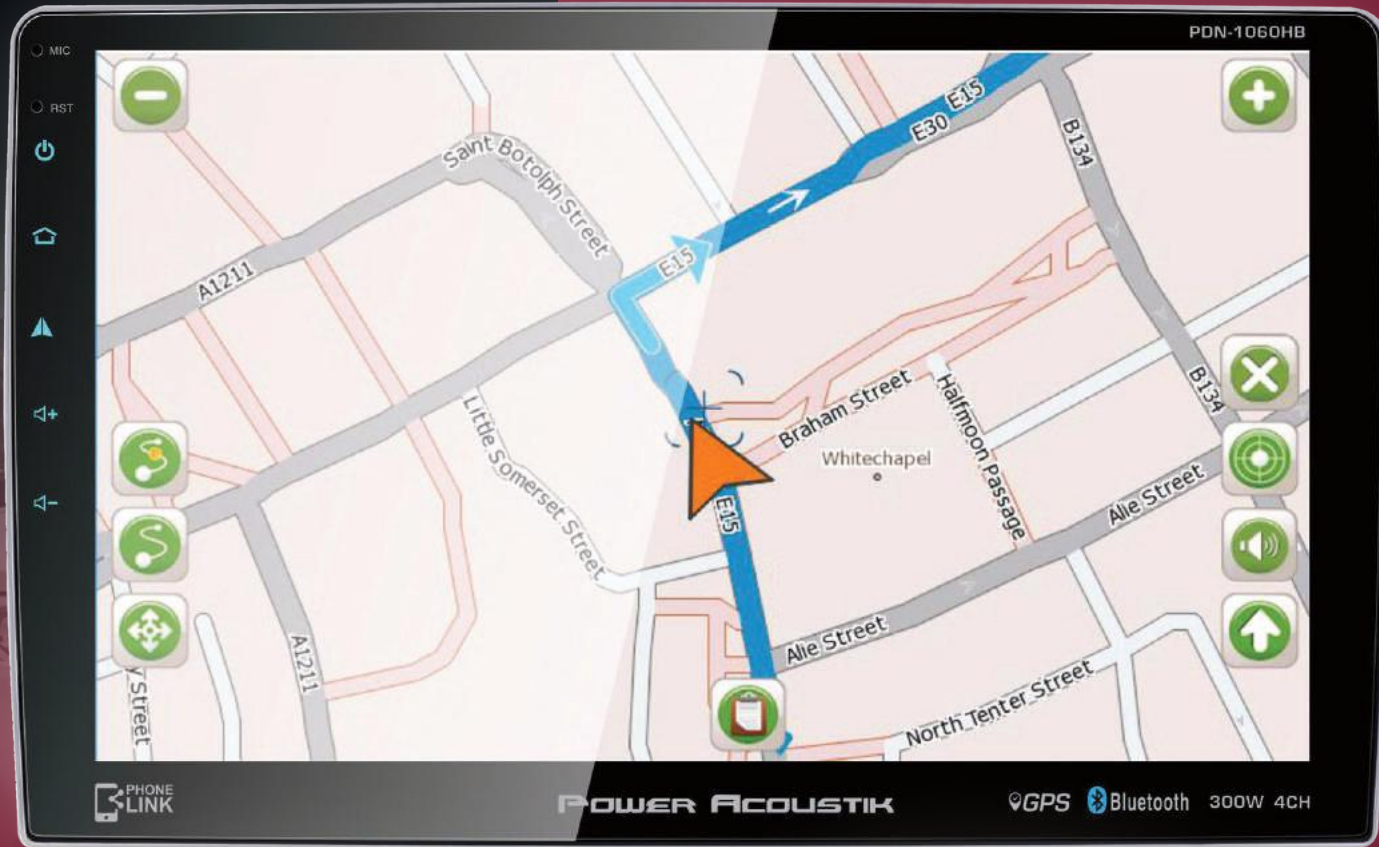

# MULTIMEDIA SOURCE UNITS

**PDN-1060HB** - INCLUDES GPS NAVIGATION

**PD-1060HB** - STANDARD FEATURES

ISO 2-DIN MULTIMEDIA CAR STEREO W/ ANDROID PHONELINK, BLUETOOTH 4.0, & SWIVELING 10.6" LCD

NEW FOR 2019