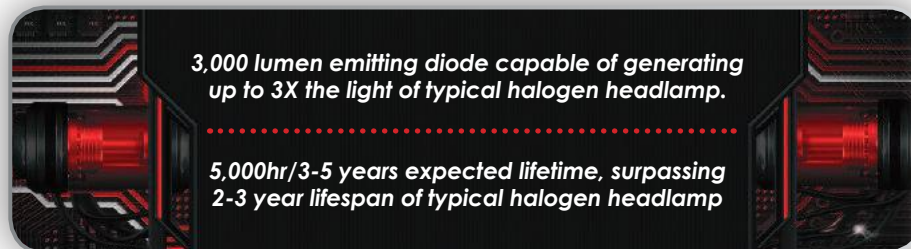

3,000 lumen emitting diode capable of generating up to 3X the light of typical halogen headlamp.

5,000hr/3-5 years expected lifetime, surpassing 2-3 year lifespan of typical halogen headlamp

OPT-9004 / OPT-9007