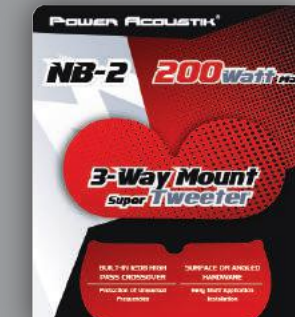

EDGE SPEAKERS

TWEETERS

EF-60C 6.5" COMPONENT SYSTEM

500w Max Power Handling
Improved Efficiency Diaphragm & Magnet Structure
Carbon Fiber Injection Molded Polypropylene Cone
Treated Woven Cloth Surround
1" Voice Coil on Aluminum Former
4-ohm System Impedance
Quick Disconnect Terminals
1" Flush Mount Dome Tweeter
Passive Crossover Included
Speaker Grill Included
Freq-Response: 70-20kHz
Sensitivity: 93dB
Mounting Depth: 2.5"

NB-1 2-WAY MOUNT TWEETER 200 WATTS

Niobium Rare Earth Ferroelectric Transducer Magnet
Polypropylene Diaphragm
100 Watts R.M.S.
Freq. Resp. 5kHz to 25KHz
Imp. 4 Ohm
Surface/Angle Mount
SPL 97 dB
Built in Crossover

NB-2 3-WAY MOUNT TWEETER 200 WATTS

Niobium Rare Earth Ferroelectric Transducer Magnet
Polypropylene Diaphragm
100 Watts R.M.S.
Freq. Resp. 5kHz to 25KHz
Imp. 4 Ohm
Surface/Angle Mount/Flush Mount
SPL 97 dB
Built in Crossover

NB-4 4-WAY MOUNT TWEETER 250 WATTS

Niobium Rare Earth Ferroelectric Transducer Magnet
Swivel/Surface/Angle Mount/Flush Mount
Polypropylene Diaphragm
Built in Crossover
Freq. Resp. 5kHz to 25KHz
Imp. 4 Ohm
SPL 97 dB

Improved Efficiency Diaphragm & Magnet Structure
Carbon Fiber Injection Molded Polypropylene Cone
Treated Woven Cloth Surround
1" Voice Coil on Aluminum Former
4-ohm System Impedance
Quick Disconnect Terminals
2" Balanced Dome Mylar Midrange (EF-694)
1" Balanced Dome Mylar Tweeter
1/2" Dome Super Tweeter (select models)

EDGE SPEAKERS	SIZE & TYPE	MAX POWER	FREQUENCY RESPONSE	EFFICIENCY (1w/1m dB)	MOUNTING DEPTH
EF-60C	6.5" COMPONENT	500w	65-20kHz	92dB	1.75"
EF-694	6"x9" 4-WAY	800w	45-20kHz	93dB	3.25"
EF-573	5" x 7" 3-WAY	500w	65-20kHz	92dB	1.75"
EF-653	6.5" 3-WAY	400w	65-20kHz	92dB	1.75"
EF-52	5.25" 2-WAY	300w	80-20kHz	90dB	2.125"
EF-42	4" 2-WAY	250w	100-20kHz	90dB	1.75"