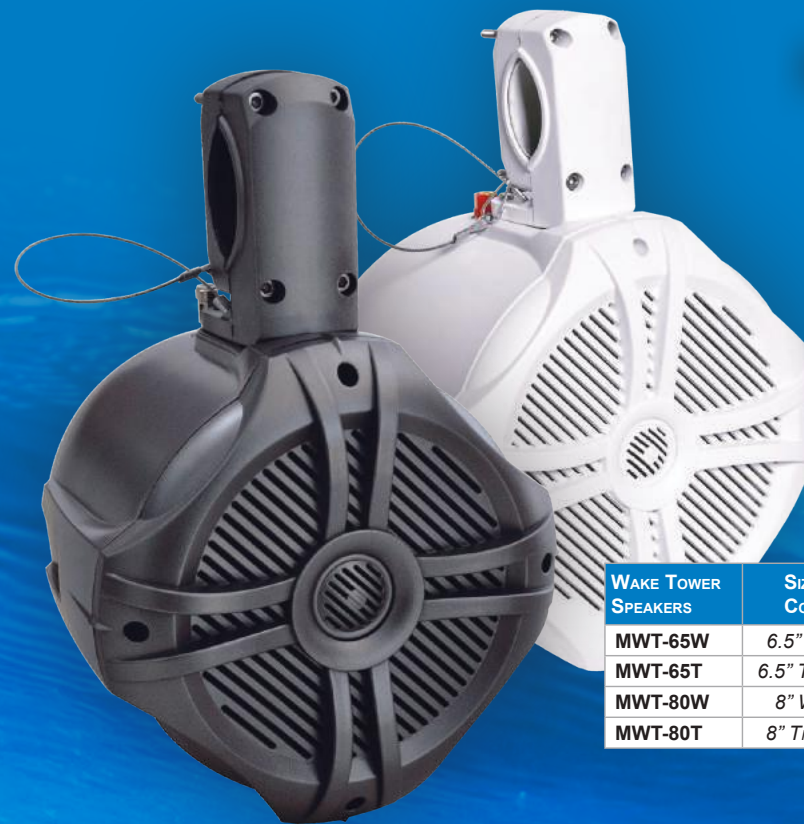

Wake Tower Speakers

100% Waterproof Enclosure and Speaker System
High Density ABS Construction w/ UV Coating
Steel Reinforced Bracket Fits Most Towers
Braided Stainless Steel Safety Cable Included
Stainless Steel Mounting Hardware Included
Polypropylene Cone and Titanium Tweeter
Quick Disconnect Compression Terminals
Meets ROHS and CE Certifications
4-ohm System Impedance