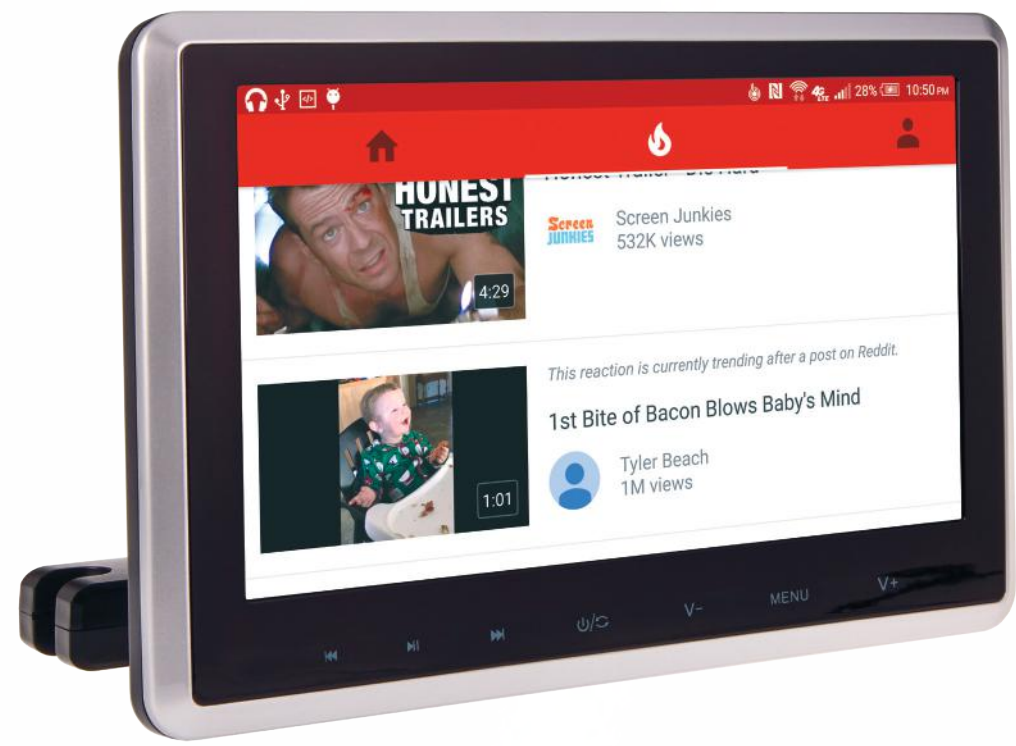

HDM-A3 - MHL MobileLink Smartphone Mirroring Interface Cable for Select Android Devices
HDM-i4 - MHL MobileLink Smartphone Mirroring Interface Cable For Select iOS Devices
5ft interface cable unlocks 1080p video and audio playback from enabled mobile devices. Each interface cable features the appropriate micro connector for your mobile device. Power Acoustik MobileLink Interface cables also charge your mobile device. Available for select Android and iOS devices.

HIR-1W - Single 1ch. IR Headphone - White
HIR-1B - Single 1ch. IR Headphone - Black
HIR-2W - Single 2ch. IR Headphone - White
HIR-2B - Single 2ch. IR Headphone - Black

Single 1ch or 2ch Infrared Headphone
Available in Graphite Black or Snow White
Independently Swiveling Ear Cup
Ear Cup Fold Flat for Convenient Storage
Soft Comfortable Faux Leather Ear Pad
Adjustable Headband w/ Silicone Headliner
Built-in Momentary Mute Switch
25ft Maximum Operational Range
Auto Off Timer Increases Battery Life
40mm Mylar Extended Frequency Driver
Variable Volume Level Control
Soft Touch Cinch Carry Bag Included
Requires 2 AAA Batteries (included)
Ch. 1: L 2.3mHz, R 2.8mHz
Ch. 2: L 3.2mHz, R 3.8mHz