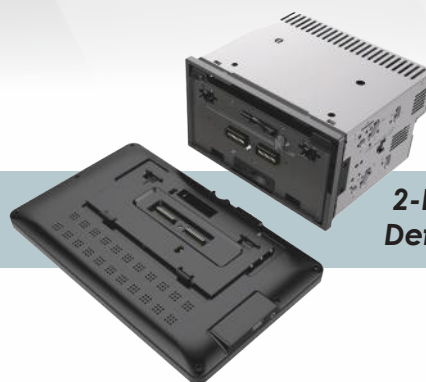

BASS-15C Bass Maximizer

- PWM High Head Room Power Supply
- 27-63Hz Parametric Bass Boost
- Variable Bandwidth Adjustment
- Max Output Level: 13.5 volt
- Dash Mount Remote Control
- LED MAX Bass Indicators
- Selectable Subsonic Filter
- Balanced RCA Inputs
- Selectable Input Ground Sources
- Selectable Grounding Isolation
- Frequency Response: 10-100kHz
- THD: 0.003%
- S/N Ratio: 130dB
- Input Noise Rejection: 60 dB

MCD-51B (w/ Bluetooth V2.0)
1-DIN Marine CD Player w/32GB USB Playback

- USB
- Bluetooth
- AUX INPUT
- X300 WATT 4CH. AMPLIFIER

CD/MP3, AM/FM & USB Receiver
Conformal Coated PCB and Faceplate
Theft Deterrent Detachable Faceplate
Bluetooth V2.0 Hands Free Calling from Smart Phone
A2DP MP3 Audio Playback from Enabled Device
Playback from 32GB USB of MP3 & WMA
Playback from CD, CDR, CDRW of MP3 & WMA
Aux Audio Input for Personal Media Devices
Front & Rear Pre-Amp Output
52w x 4 MOSFET Speaker Outputs
Custom & Pre-Set Equalizer Settings
Audio Staging Controls
12/24 Hour Digital Clock
Remote Control Included
Faceplate Carry Case Included

ATV-6 All-Terrain Vehicle Audio System

Rugged All Element Ready ABS Construction
400w MAX Power Class A/B Audio Amplifier
Conformal Coated PCB and Waterproof Connections
Handlebar Mount Remote Control w/ AUX Input Included
Marine Grade Waterproof 6.5" Coaxial Speaker
1" Extended Frequency Range Titanium Dome Tweeter
RGB LED Light Rings Built-in, Remote Control Included
Bluetooth V3.0 MP3 Audio Streaming from Mobile Phone
3.5mm Aux Audio Input for Personal Media Devices
Heavy Duty Mounting Hardware Included

2-DIN with 10.3" Detachable LCD!

PD-621XB - SiriusXM Tuner Ready + Standards
ISO 2-DIN DVD, CD/MP3, AM/FM Receiver w/ Bluetooth 4.0 Connectivity, & 6.2" Touchscreen LCD

- SiriusXM READY
- DVD
- Bluetooth
- AUX INPUT
- TOUCH SCREEN
- USB
- X300 WATT 4CH. AMPLIFIER