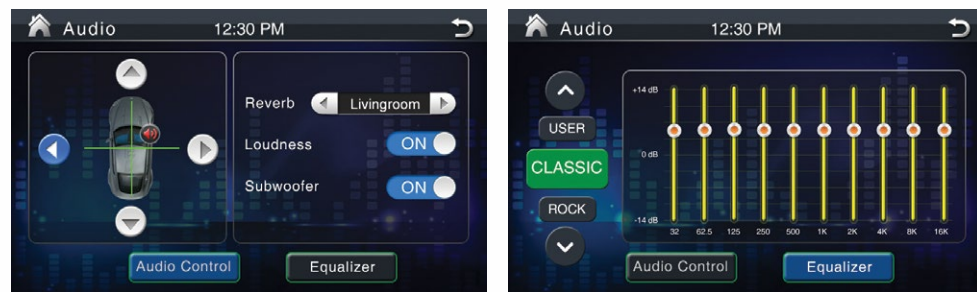

Bluetooth V3.0 with Enhanced Data Rate increases traditional data transfer rates to 2.1 Mbit/s. This lightning quick information transfer increases clarity & virtually eliminates unwanted distortion during calls and wireless MP3 audio playback.

Digital Signal Processing features include a digital 10-band equalizer with 14dB boost or cut, custom presets, & factory presets. Additional DSP functions include variable subwoofer level control, reverb optimization, loudness adjustment, & sound staging controls.