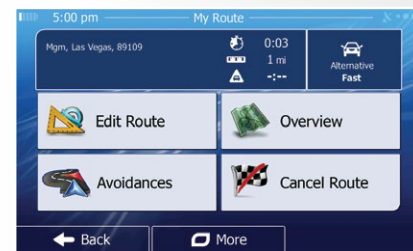

Premium Incite Source Units feature GPS turn-by-turn navigation for all 50 United States, powered by iGo Primo. Set your destination to one of nearly 17 million available points of interest, or your own unique location. Follow the on-screen directions or audible text-to-speech commands, including lane departure guidance.