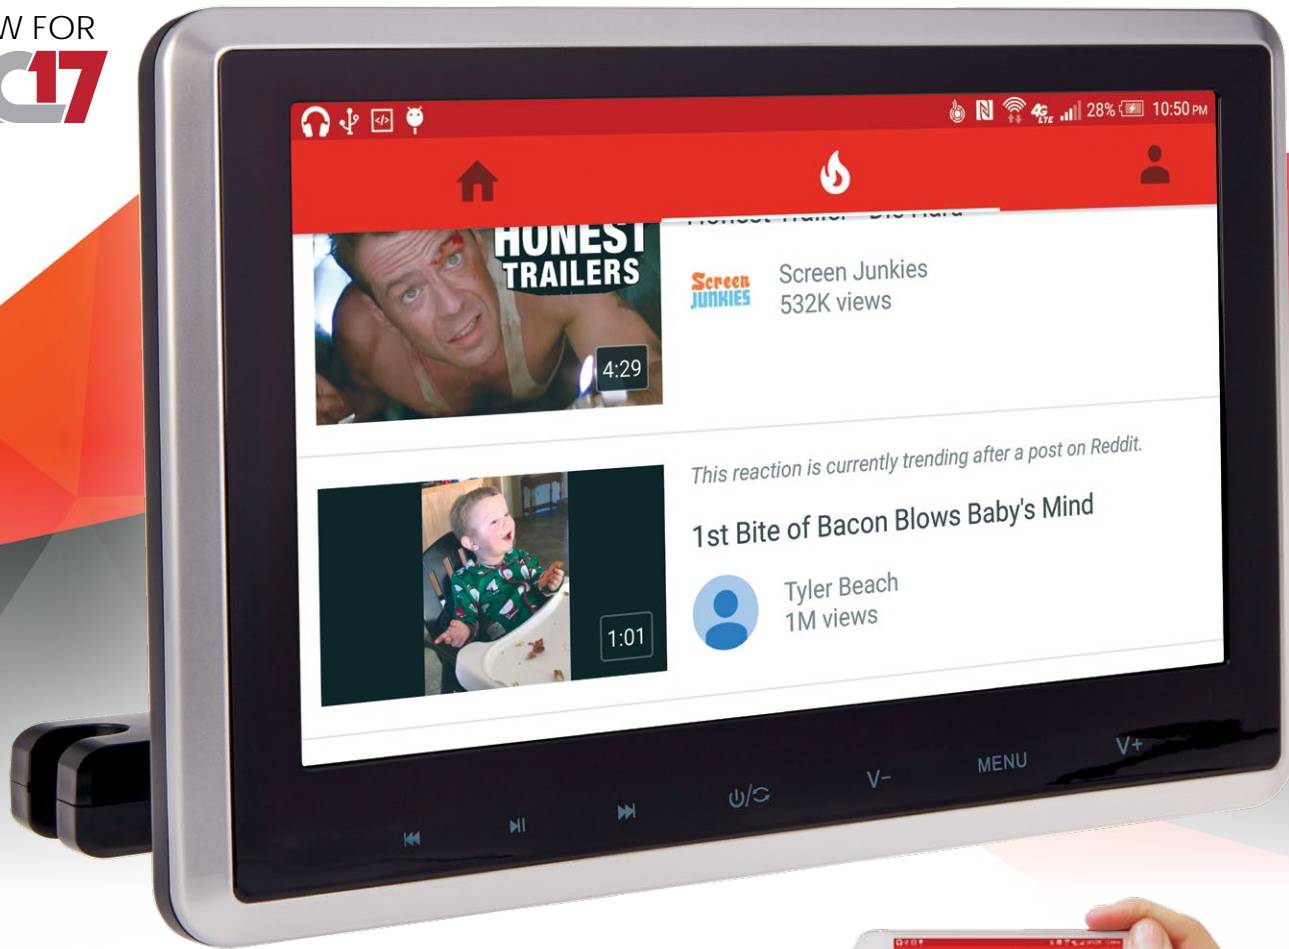

REAR SEAT ENTERTAINMENT

PHD-101
Universal Headrest Mount DVD Player w/ 10.3" LCD

NEW FOR
2017

Bracket Mount DVD Player Solution for Vehicles w/ Active Headrest
Rear Loading DVD Player for DVD/RW 720P Playback
MHL MobileLink Input for Smart Device Connectivity
32GB USB & SD Card Readers for MP4 Playback
Single Channel Wireless IR Transmitter (use HP-11S)
FM Stereo Transmitter for Easy OEM Integration
AUX A/V Input for Game Console or Personal Media Devices
RCA A/V Input for Auxiliary Source or Opposite Headrest
RCA A/V Output to Auxiliary Source or Opposite Headrest
3.5mm Hardwired Headphone Output Jack
4.75"-8.25" Pole Width Adjustment
NTSC / PAL Auto Selection
800 x 480 16:9 Widescreen Resolution
400 NIT Screen Brightness

HDM-A3 - MHL MobileLink Smartphone Mirroring Interface Cable for Select Android Devices

HDM-i4 - MHL MobileLink Smartphone Mirroring Interface Cable For Select iOS Devices

5ft interface cable unlocks 1080p video and audio playback from enabled mobile devices. Each interface cable features the appropriate micro connector for your mobile device. Power Acoustik MobileLink Interface cables also charge your mobile device. Available for select Android and iOS devices.