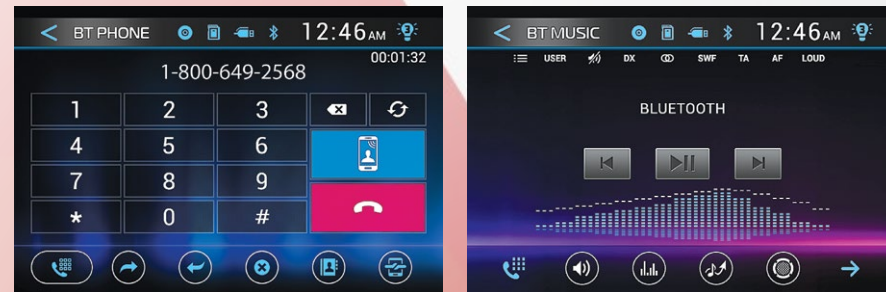

Bluetooth V3.0 Hands-Free Calling

Bluetooth V3.0 with Enhanced Data Rate increases traditional data transfer rates to 2.1 Mbit/s. This lightning quick information transfer increases clarity & virtually eliminates unwanted distortion during calls and wireless MP3 audio playback. Most Bluetooth enabled Smartphones will transfer phone book contacts, view recent call logs, and stream MP3 audio tracks.

MobileLink X2 AVN SOURCE UNITS

PDN-626B

2-DIN GPS Navigation, MHL MobileLink X2, DVD, Bluetooth, CD/USB/MP3 Car Stereo w/ 6.2" LCD

PDN-726B

1-DIN GPS Navigation, MHL MobileLink X2, DVD, Bluetooth, CD/USB/MP3 Car Stereo w/ Motorized 7" LCD

MULTIMEDIA SOURCE UNITS

Bluetooth™

Bluetooth V3.0 with Enhanced Data Rate increases traditional data transfer rates to 2.1 Mbit/s. This lightning quick information transfer increases

clarity & virtually eliminates unwanted distortion during calls and wireless MP3 audio playback. Most Bluetooth enabled Smartphones will transfer phone book contacts, view recent call logs, and stream MP3 audio tracks.