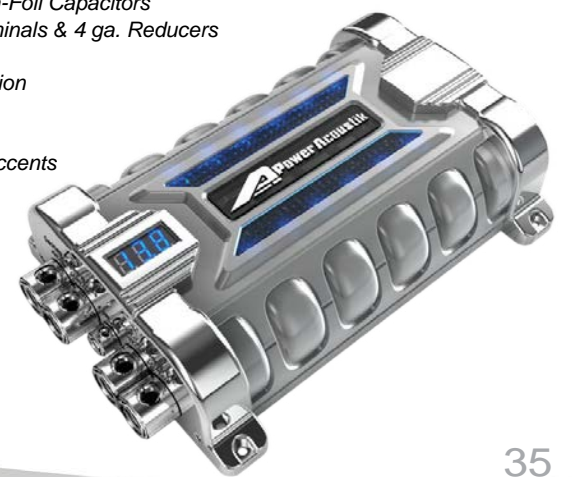

PCX-30F 30 Farad Hybrid Power Capacitor

- 12-16 DC Volts Operation
- Internally Stacked Carbon-Foil Capacitors
- Direct Connect 0 ga. Terminals & 4 ga. Reducers
- Digital Voltage Meter
- Polarity & Voltage Protection
- Protection Alert Indicator
- LED Accent Lighting
- Satin Finish w/ Chrome Accents