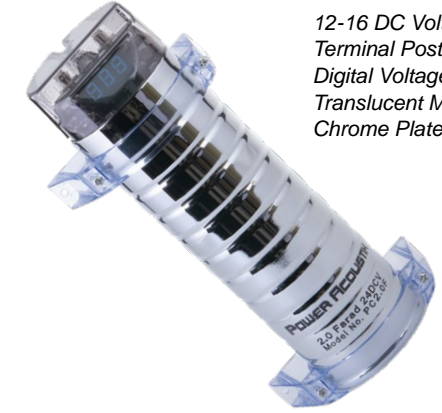

CAPACITORS

PC1.5F 1.5 Farad Power Capacitor

- Terminal Post for Ring Terminal
- Digital Voltage Meter
- Translucent Mounting Brackets
- Brushed Aluminum Finish

PC2.0F 2 Farad Power Capacitor

- 12-16 DC Volts Operation
- Terminal Post for Ring Terminal
- Digital Voltage Meter
- Translucent Mounting Brackets
- Chrome Plated Finish