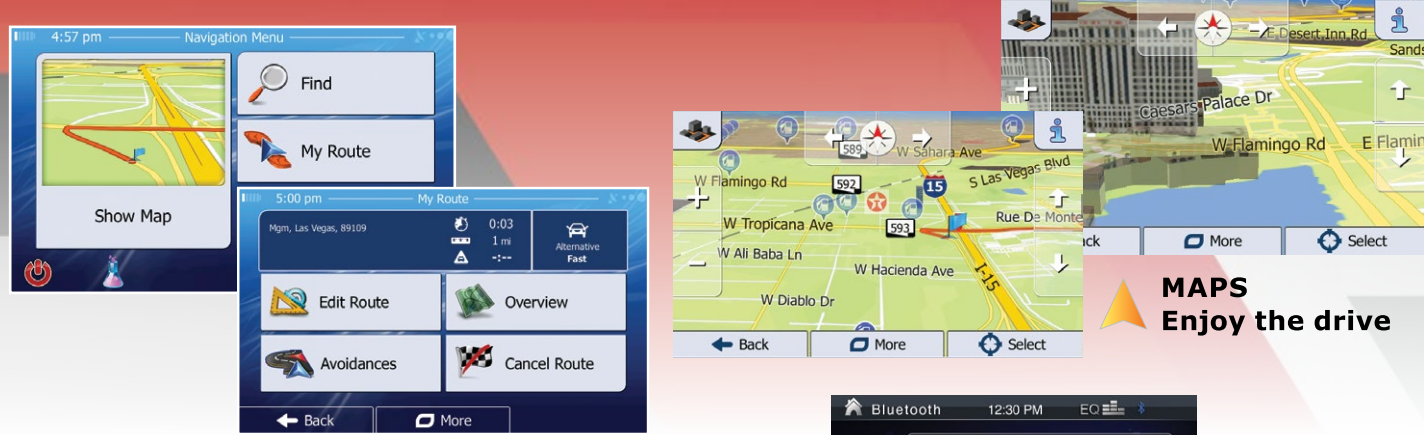

MobileLink X2 AVN SOURCE UNITS

MobileLink X2 Source Units feature GPS turn-by-turn navigation for all 50 United States, powered by iGo Primo. Set your destination to one of nearly 17 million available points of interest, or your own unique location. Follow the on-screen directions or audible text-to-speech commands, including lane departure guidance. Additional features include favorites list, programmable home destination, destination fuel estimates, multi-lingual, multi-gender voices, speed limit warnings, and more!