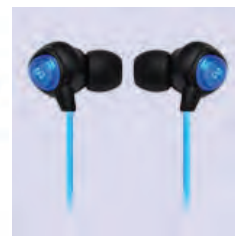

PSWP4BK

PSWB4BL

PSWP4WT

Surf Sound Waterproof Headphones

PWP15

PWP20

PWP25

These waterproof headphones are perfect for listening to music while swimming in the pool. Designed for a custom and comfortable fit, headphones include 3 pairs of different sized earbuds to ensure proper performance and usability. It's IPX-7 rated, for submersion in the water up to 10 feet. They're also designed to work with your swimming goggles without interfering so you can listen to your favorite songs while doing laps and training. They're great for swimmers and music lovers alike.