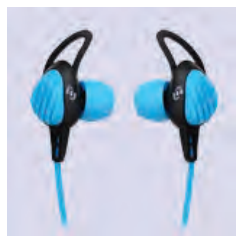

PSWP4BK

PSWB4BL

PSWP4WT

Surf Sound Waterproof Headphones

PWP15

PWP20

PWP25

These waterproof headphones are perfect for listening to music while swimming in the pool. Designed for a custom and comfortable fit, headphones include 3 pairs of different sized earbuds to ensure proper performance and usability. It's IPX-7 rated, for submersion in the water up to 10 feet. They're also designed to work with your swimming goggles without interfering so you can listen to your favorite songs while doing laps and training. They're great for swimmers and music lovers alike.