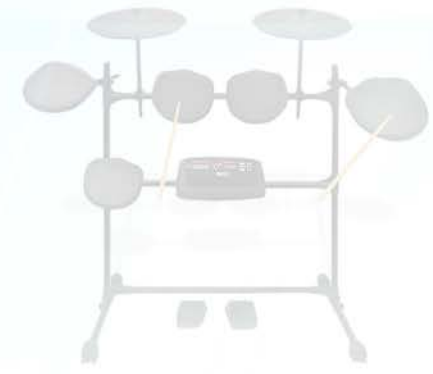

PYLE®

PHCTF30

3 Speeds Ultra-Thin Desktop Tower Fan with Automatic Shut Off Timer and USB Charging Cable

- Ultra-Thin Lightweight Fan Circulates Air on Your Desktop
- Plug Directly into Your Computer USB Port
- 3 Adjustable Wind Speeds
- Timer Automatically Shuts Fan Off
- Tower Design Takes Up Very Little Space on Your Desk
- Power: DC 5V 800mA