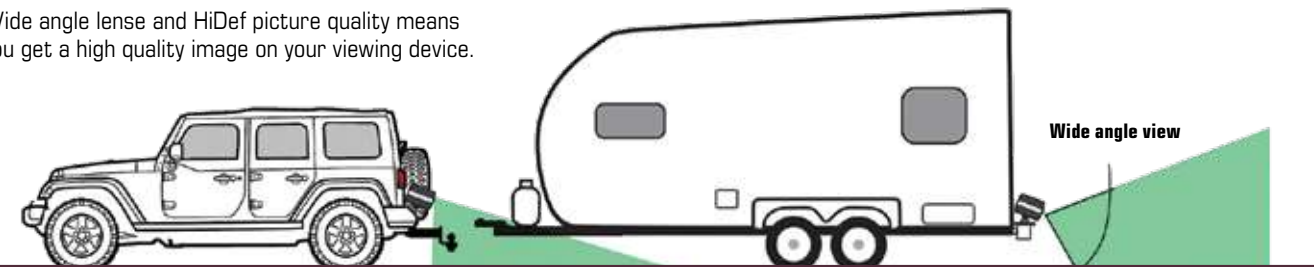

Wide angle lense and HiDef picture quality means you get a high quality image on your viewing device.

Camera can be used anywhere your view is blocked when parking or to keep track of your valuables while driving.