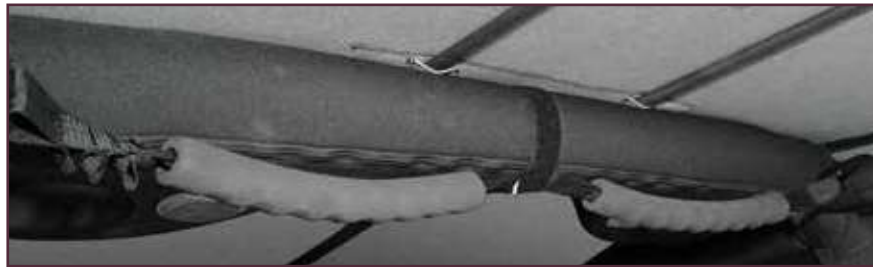

## UNIVERSAL GRAB HANDLES

- Use anywhere for access or stability
- Universal, adjustable, hook and loop attachment fits round or square bars: 2" to 5" diameter
- Durable 1.5" nylon webbing with closed cell foam "comfort grip" handle
- Flexible 4" wraparound backing plate adds rigidity, prevents bunching, and improves pull strength