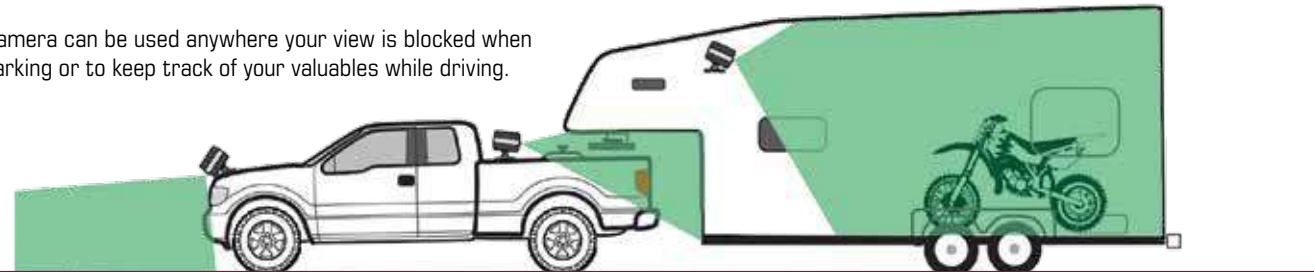

Wide angle lense and HiDef picture quality means you get a high quality image on your viewing device.

Camera can be used anywhere your view is blocked when parking or to keep track of your valuables while driving.