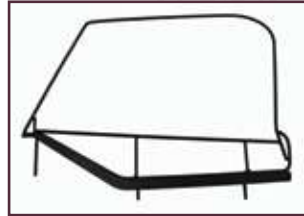

FRAMES, TOP SLIDERS, DOOR SKINS, DISCONNECTS, SPREADERS, TONNEAU TAILGATE COVERS & STORAGE

FRAMES & DOOR SKINS

Half-door applications use original upper door frames and door skins, or can be purchased separately.

Part # 89799