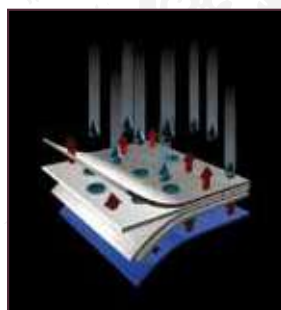

BREATHABLE 4 LAYER MATERIAL

- Breathable covers repel water, but won't trap moisture
- Protects your vehicle's finish from sun, dirt, droppings, and other airborne pollutants
- 4-layer non-woven polypropylene construction blocks harmful paint contaminants
- Water-resistant diamond-bond fabric protects vehicle finish from the elements while maintaining breathability
- Soft, durable backing pampers paint finish
- Features double-stitched elastic hem in front and rear to secure under bumper
- Side grommets for tie downs or cable lock
- Includes lock, cable, and storage bag