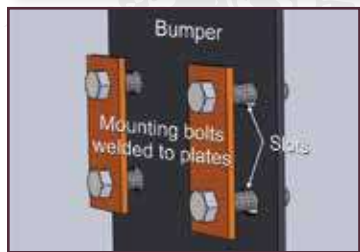

Winch Plate Included

- Exclusive easy align design, floating mounting system
- Trouble-free alignment with factory mount points