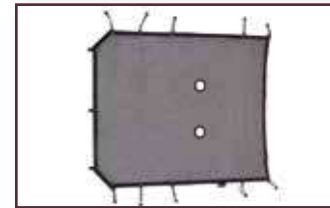

MESH SHADE TOP

- Provides added protection from the sun while allowing cool air flow
- Provides coverage for front and rear
- UV and mildew resistant
- No header channel required
- Easy heavy-duty bungee cord installation (no tools required)
- Works with hard or soft top installed, no removal needed

Year	Model	Product Description	UOM	Part #
18-19	Wrangler JL 2 Dr & 4 Dr	Mesh Shade Top	EA	91817
18-19	Wrangler JL 4 Dr	Mesh Shade Top Extended	EA	92525
07-18	Wrangler JK 2 Dr	Mesh Extended Brief	EA	90635
07-18	Wrangler JK 4 Dr	Mesh Extended Brief	EA	90525

Year	Model	Part # by Color					
		Black Denim	Gray	Spice	Black	Black Diamond	Black Twill
18-19	Wrangler JL 4 D, Requires Header	•	•	•	•	•	90835
11-18	Wrangler JK 4 Dr	•	•	•	•	90735	•
11-18	Wrangler JK 2 Dr	•	•	•	•	91735	•
07-10	Wrangler JK 4 Dr	•	•	•	•	90235	•
07-10	Wrangler JK 2 Dr	•	•	•	•	91235	•
97-06	Wrangler TJ	93315	•	93317	•	93335	•
92-95	Wrangler YJ	92815	92811	92817	•	•	•
87-91	Wrangler YJ	90815	90811	•	90801	•	•
76-86	CJ7	•	•	•	90701	•	•
76-83	CJ5	•	•	•	90601	•	•
71-75	CJ5 / M38A1	•	•	•	90501	•	•
88-94	Sidekick / Tracker	90915R	•	•	•	•	•
All	Samurai	90115	•	•	•	•	•