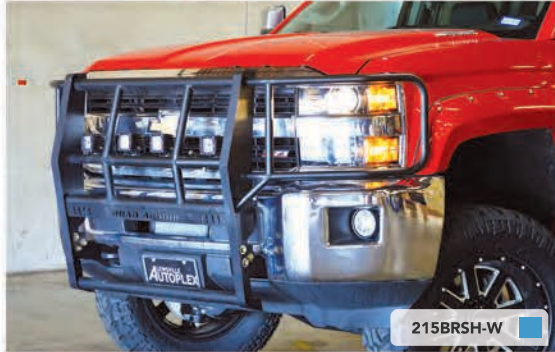

STEALTH 2015 + SILVERADO 2500 SQUARE LIGHT PORT WINCH SHOWN

CHEVY		STEALTH SERIES																						
Years	Applications	REAR		ROUND LIGHT PORTS (WINCH)					SQUARE LIGHT PORTS (WINCH)					SQUARE LIGHT PORTS (NON-WINCH)					ROUND LIGHT PORTS (NON-WINCH)					
		Winch	Non-Winch	Base	Titan II	Pre-Runner	Lonestar	Foreman	Base	Titan II	Pre-Runner	Lonestar	Foreman	Base	Titan II	Pre-Runner	Lonestar	Foreman	Base	Titan II	Pre-Runner	Lonestar	Foreman	
16 +	1500	31200B																						
14 - 15	1500	31200B																						
08 - 13	1500	38500B		37700B	37702B	37704B	37705B																	
15 +	2500,3500	31200B																						
11 - 14	2500,3500	38500B		38200B	38202B	38204B	38205B	38206B	38207B	38208B	38209B	38210B	38211B	38212B	38213B	38214B	38215B	38216B	38217B	38218B	38219B	38220B	38221B	38222B
08 - 10	2500,3500	38600B		37200B	37202B	37204B	37205B																	
03 - 07	2500,3500	34200B																						
03 - 09	4500,5500	TK1090B		TK1020B																				

SPECIAL ORDER CALL FOR LEAD TIME

For Raw Steel, Substitute "Z" for "B" in Part Number

CHEVY		BRUSH GUARD		SAHARA SERIES				VAQUERO SERIES		
Years	Applications	KIT PART		SEPARATE		Bracket	Full Guard			
		Non-Winch	Winch	Winch	Non-Winch		REAR	Winch	Non-Winch	
16 +	1500	314BRSH-W	SA3164B	SA3164B-NW	SA004B	SA004B-NW	SA316-BFKT			
14 - 15	1500	314BRSH-W	SA3144B	SA3144B-NW	SA004B	SA004B-NW	SA314-BRKT			
08 - 13	1500	315BRSH-W	SA3774B	SA3774B-NW	SA004B	SA004B-NW	SA377-BRKT			
15 +	2500,3500	215BRSH-W	SA3154B	SA3154B-NW	SA004B	SA004B-NW	SA315-BFKT	3152F6NB	3152FEWX6B	3152F6NX6B
11 - 14	2500,3500	380BRSH-W	SA3824B	SA3824B-NW	SA004B	SA004B-NW	SA382-BFKT			
08 - 10	2500,3500		SA3724B	SA3724B-NW	SA004B	SA004B-NW	SA372-BFKT