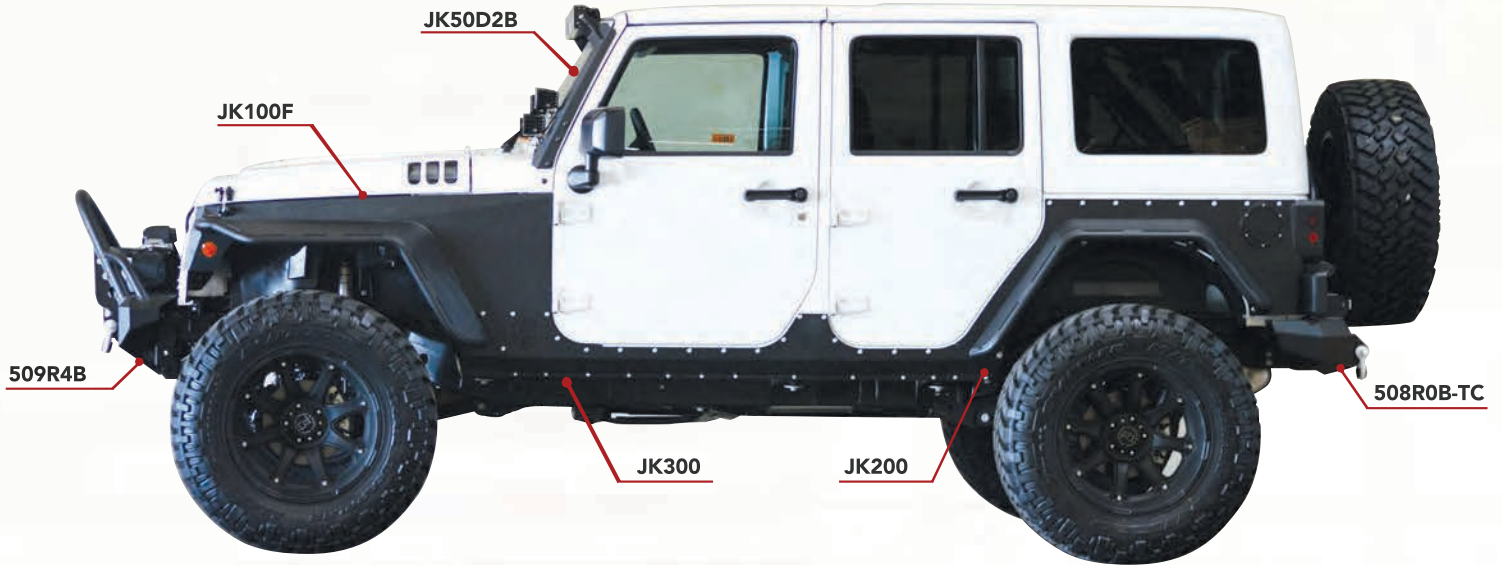

JEEP BODY ARMOR				PART NUMBERS								
Year	Range	Applications	Series	A-PILLAR 50" LIGHT BAR MOUNT			REPLACEMENT FENDER		BODY ARMOR			
				Light Bar Only	w/ One Mount	w/ Two Mounts	No Flare	With Flare	Rocker	Rear Skin w/ Flare	Rear Skin Only	Flare Only
2007 +		JK Wrangler 2 Door	Defender	JK50B	JK50DB	JK50D2B	JK100	JK100F	JK301	JK202	JK203	JK200F
2007 +		JK Unlimited 4 Door	Defender	JK50B	JK50DB	JK50D2B	JK100	JK100F	JK300	JK200	JK201	JK200F

For Raw Steel Drop "B" in Part Number *Fenders and Body Armor are Raw Steel*