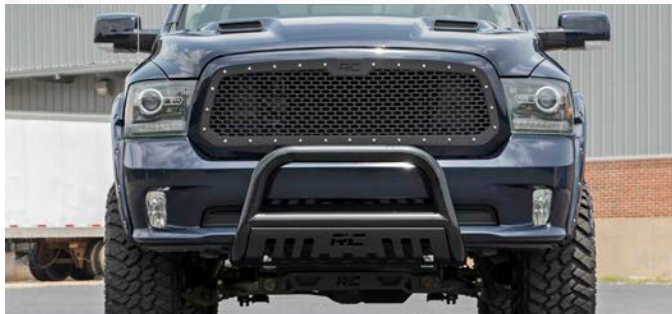

RAM/DODGE ACCESSORIES

BUMPERS / BULL BARS / GRILLES

RAM LED FRONT BUMPER

RAM 1500 LED MESH GRILLE

LED BUMPERS

PART/DESCRIPTION	FITMENT
RAM 1500 Front LED Bumper	2009-2018 RAM 1500
RAM 1500 Rear LED Bumper	2009-2018 RAM 1500

EXO WINCH MOUNT

PART/DESCRIPTION	FITMENT
RAM EXO WINCH MOUNT	2014-2018 RAM 2500

BULL BARS

LED BULL BARS	FITMENT
RAM LED Bull Bar (Black)	2009-2018 RAM 1500
RAM LED Bull Bar (Chrome)	2009-2018 RAM 1500

TUBE BULL BARS	FITMENT
RAM Bull Bar (Black)	2009-2018 RAM 1500
RAM Bull Bar (Chrome)	2009-2018 RAM 1500
RAM Bull Bar (Chrome)	2010-2018 RAM 2500/3500

MESH GRILLES

PART/DESCRIPTION	FITMENT
RAM 1500 Mesh Grille	2013-2018 RAM 1500
RAM 2500/3500 Mesh Grille	2013-2018 RAM 2500/3500

+ ADDITIONAL YEAR RANGES
+ MORE LED OPTIONS