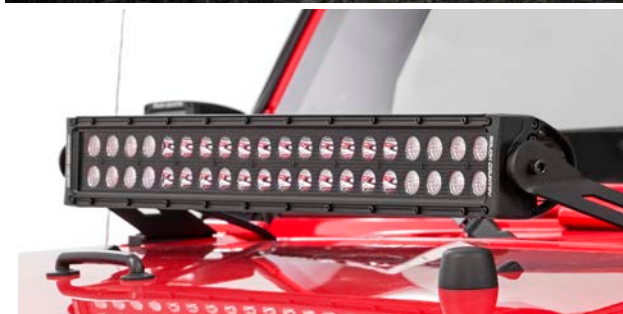

LED KITS/MOUNTS

KIT	FITMENT
2" LED Fog Light Kit	2007-2018 JK/JKU Wrangler
2" LED Lower Windshield Fog Light Kit	2018-2019 JL/JLU Wrangler
2" LED Lower Windshield Fog Light Mount	Wrangler / Cherokee
8" Vertical LED Grille Kit	2007-2018 JK/JKU Wrangler
20" LED Light Bar Hood Mounts	2007-2018 JK/JKU Wrangler
20" LED Light Bar Grille Mounts	2007-2018 JK/JKU Wrangler
30" Single Row LED Light Bar Hood Kit	2018-2019 JL/JLU Wrangler
50" Single Row LED Cowl Mount (Straight)	2018-2019 JL/JLU Wrangler
50" Upper Windshield Mount (Curved)	2007-2018 JK/JKU Wrangler
50" Upper Windshield Mount (Straight)	1984-2001 XJ Cherokee
3rd Brake Light Extension	2007-2018 JK/JKU Wrangler