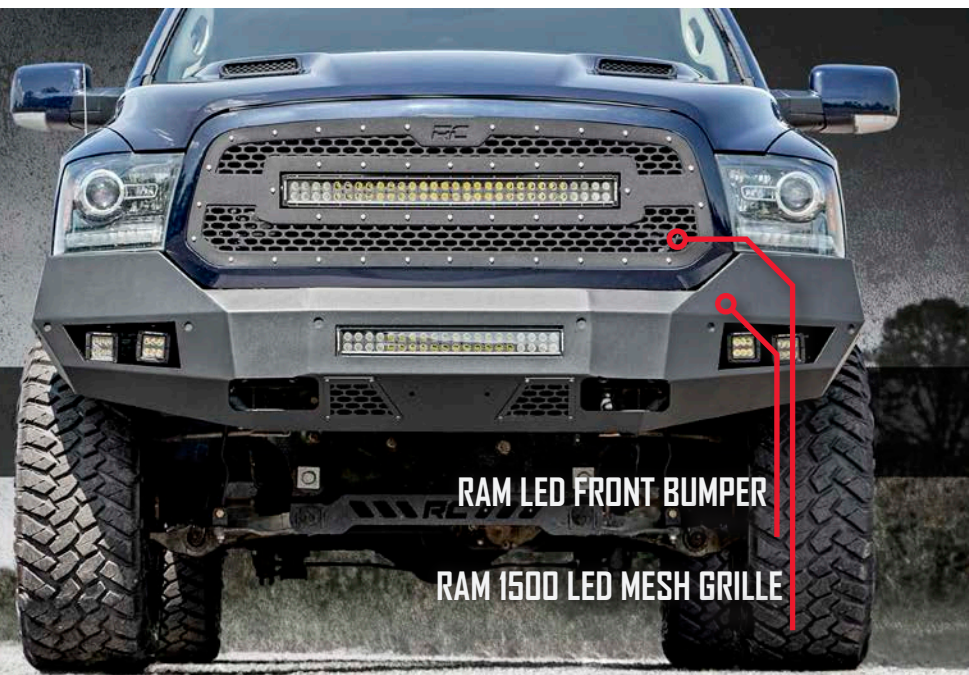

RAM/DODGE ACCESSORIES

BUMPERS / BULL BARS / GRILLES

RAM LED FRONT BUMPER

RAM 1500 LED MESH GRILLE

LED BUMPERS

PART/DESCRIPTION	FITMENT
RAM 1500 Front LED Bumper	2009-2018 RAM 1500
RAM 1500 Rear LED Bumper	2009-2018 RAM 1500

EXO WINCH MOUNT

PART/DESCRIPTION	FITMENT
RAM EXO WINCH MOUNT	2014-2018 RAM 2500

BULL BARS

LED BULL BARS	FITMENT
RAM LED Bull Bar (Black)	2009-2018 RAM 1500
RAM LED Bull Bar (Chrome)	2009-2018 RAM 1500

TUBE BULL BARS	FITMENT
RAM Bull Bar (Black)	2009-2018 RAM 1500
RAM Bull Bar (Chrome)	2009-2018 RAM 1500
RAM Bull Bar (Chrome)	2010-2018 RAM 2500/3500

MESH GRILLES

PART/DESCRIPTION	FITMENT
RAM 1500 Mesh Grille	2013-2018 RAM 1500
RAM 2500/3500 Mesh Grille	2013-2018 RAM 2500/3500

+ ADDITIONAL YEAR RANGES
+ MORE LED OPTIONS