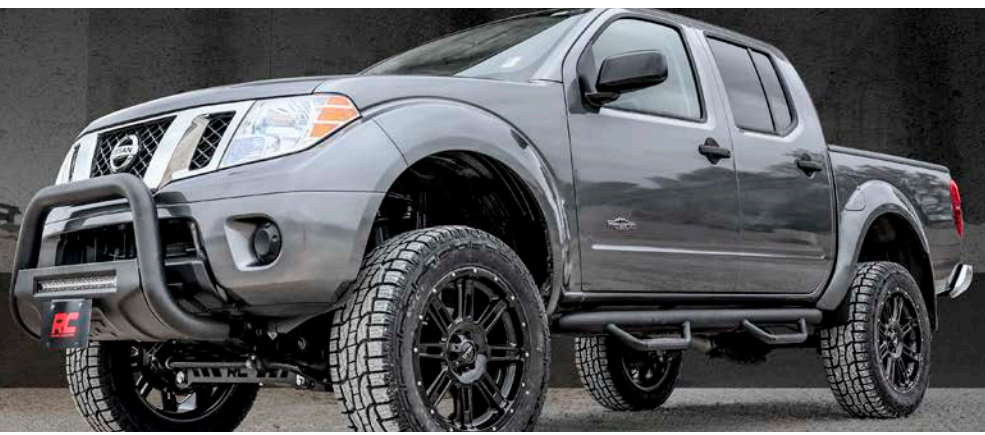

NISSAN ACCESSORIES

BULL BARS