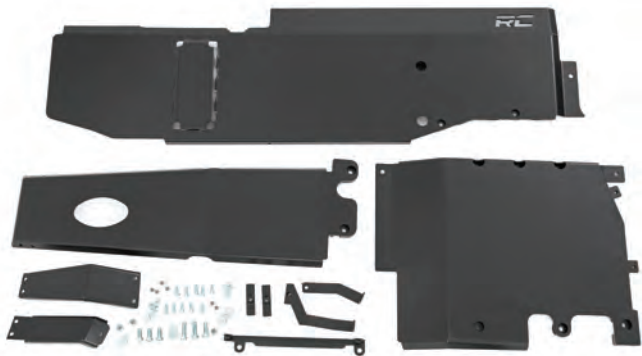

JEEP JL ARMOR KIT

Take to the trails in absolute confidence with Rough Country's JL Skid Plate Armor Kit. This easy to install, all-inclusive kit is designed to offer total protection for the underside of your Jeep; protecting crucial components such as the gas tank, transfer case, and engine.

SKID PLATES

DESCRIPTION/NOTES	FITMENT
Differential skid plate | Avail. for D30 Front & D44 Front/Rear	2007-2018 JK/JKU Wrangler
Jeep evap. canister skid plate	2007-2018 JK/JKU Wrangler
Control arm skid plates	2007-2018 JK/JKU Wrangler
Front skid plate	2007-2018 JK/JKU Wrangler
Front sway bar skid plate	2007-2018 JK/JKU Wrangler
Gas tank skid plate	2007-2018 JK Wrangler 2007-2018 JKU Wrangler
Taillight cover	2007-2018 JK/JKU Wrangler
Muffler skid plate	2007-2018 JK/JKU Wrangler 2018-2020 JL/JLU Wrangler
Tailgate vent	2007-2018 JK/JKU Wrangler

XJ QUARTER PANEL ARMOR

DESCRIPTION/NOTES	FITMENT
Jeep Quarter Panel Armor | Avail. in Front, Rear, & Front/Rear Combo sets	1984-1996 XJ Cherokee
Jeep Quarter Panel Armor | Avail. in Front, Rear, lower, & Combo sets	1997-2001 XJ Cherokee
Jeep Door Armor	1984-1996 XJ Cherokee

DIFF GAURDS

DESCRIPTION/NOTES	FITMENT
Differential Guard	Fits Dana 44 axles
Differential Guard	Avail. for Dana 30, 35, & 44 Axles