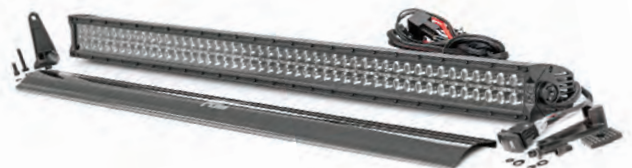

50" STRAIGHT DUAL-ROW LIGHT BAR Dual Row | Blk Series with Amber DRL