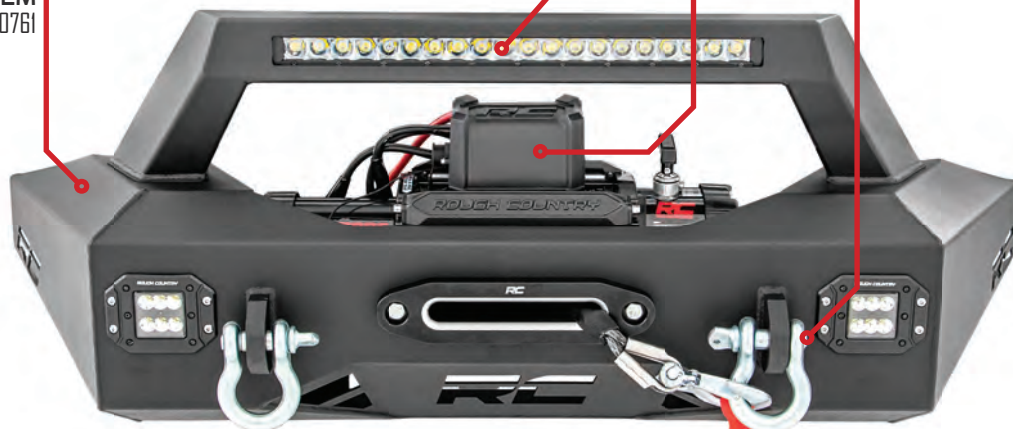

2007-2018 SILVERADO 1500
EXO WINCH MOUNT SYSTEM
PART NO. 10761

EXO WINCH SYSTEM

PROTECTION, ILLUMINATION,
RECOVERY.

Add a professional recovery and lighting solution to your vehicle with Rough Country's EXO Winch Mount System. This innovative recovery solution bolts-on right over the factory bumper, giving your truck a wealth of new abilities and aggressive good looks.

Rough Country's EXO Winch Mount System features a 20in Black Series Single-Row LED Light bar and two Flush Mount Black-Series LED Cubes for incredible off-road illumination.

FITMENT

2007-2018 Chevy Silverado 1500

2011-2019 Chevy Silverado 2500/3500

2009-2020 Ford F150

2011-2016 Ford F250/350 Super-Duty

2017-2020 Ford F250/350 Super-Duty

2014-2018 Ram 2500