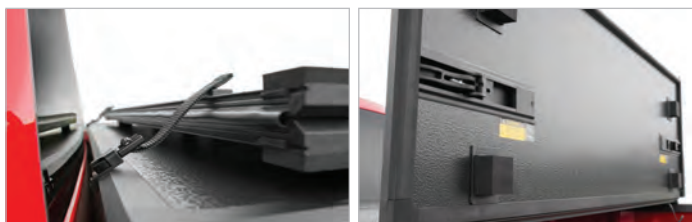

HARD TRI-FOLD TONNEAU / BED COVERS

This UV protected hard cover features three rigid aluminum panels with a premium, black textured finish for uncompromised protection and killer good looks. The convenient triple-fold design allows you easy access to your bed or the ability to haul large items without entirely removing the cover.

BED SIZE	HARD COVER FITMENT
GM BED COVERS	
5'8"	2019-2020 GM 1500
5'5" or 6'5" Bed	2007-2018 GM 1500
8' Bed	2014-2018 GM 1500
6'5" or 8' Bed	2007-2019 GM 2500/3500
5' Bed	2005-2020 Canyon/Colorado
FORD BED COVERS	
5'5" or 6'5" Bed	2009-2020 F150
6'5" Bed	1999-2020 Super-Duty
DODGE/RAM BED COVERS	
5'5" or 6'5" Bed	2009-2020 RAM 1500
TOYOTA BED COVERS	
5' Bed	2016-2020 TACOMA
5'5" Bed	2014-2020 TUNDRA

SOFT TRI-FOLD TONNEAU / BED COVERS

Rough Country's Tri-Fold Vinyl Tonneau Cover gives you a practical way to protect your truck bed with a sleek look that installs in seconds. With a lightweight design and no tools required, installation is a snap. Simply line up and fasten the quick-clamp locks and you're ready roll in seconds.

BED SIZE	SOFT COVER FITMENT
GM BED COVERS	
5'5" / 5'8" / 6'5" Beds	2007-2019 GM 1500
6'5" Bed	2007-2019 GM 2500/3500
5' Bed	2005-2019 Canyon/Colorado
FORD BED COVERS	
5'5" or 6'5" Bed	2009-2019 F150
6'5" Bed	1999-2016 Super-Duty
6'5" or 8' Bed	2017-2019 Super-Duty
DODGE/RAM BED COVERS	
5'5" or 6'5" Bed	2002-2019 RAM 1500
6'5" Bed	2002-2008 RAM 2500
TOYOTA BED COVERS	
5'5" or 6'5" Bed	2005-2019 TACOMA
5'5" Bed	2007-2019 TUNDRA
NISSAN BED COVERS	
5'6" Bed	2017-2020 TITAN
5'5" Bed	2004-2015 TITAN
5' Bed	2005-2020 FRONTIER

SOFT TRI-FOLD BED COVER