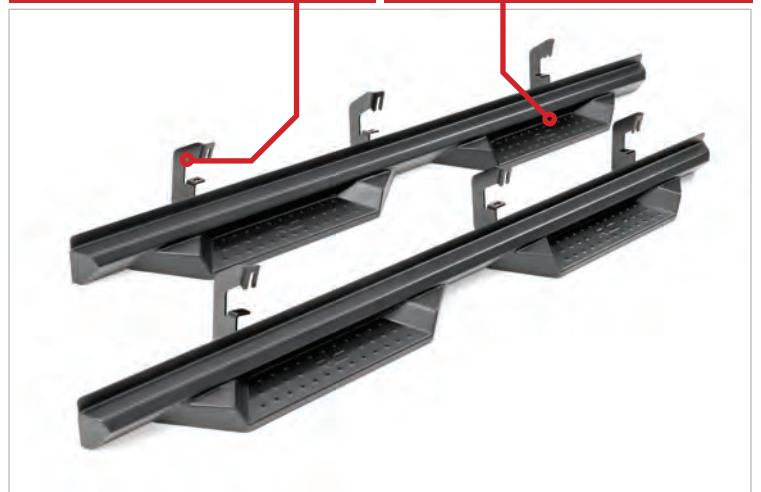

ADJUSTABLE MOUNTING PLATES FOR EASIER INSTALLATION

RC LOGO & RIBBED TEXTURE FOR ADDED TRACTION