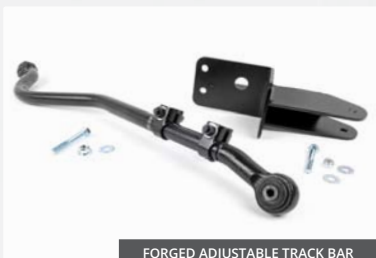

FORGED ADJUSTABLE TRACK BAR