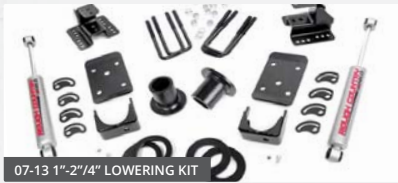

2014-2018 GM 1500 PICKUP

LIFT	FEATURES
1.5" Lowering Shackles	Rear lowering shackles / Fits 2wd & 4wd models / Fits '73-'15 models
2" / 4" Lowering Kit	Front adj 1"-2" / adjustable rear drops 4"-4.5" / N2.0 shocks