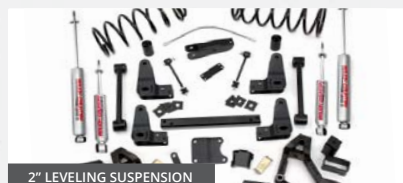

2" LEVELING SUSPENSION