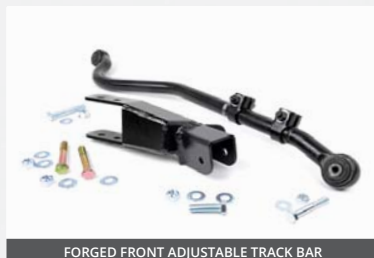

FORGED FRONT ADJUSTABLE TRACK BAR