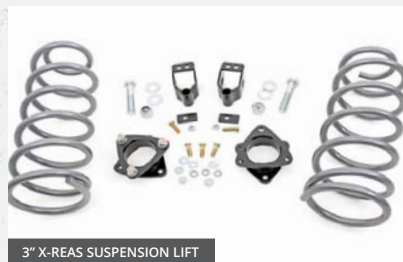

3" X-REAS SUSPENSION LIFT