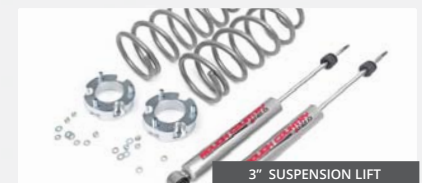

1996-2002 TOYOTA 4-RUNNER

LIFT	TIRE SIZE	DESCRIPTION/NOTES
3" Suspension Lift	30x9.5	Strut spacers, rear coil springs & shocks

3" SUSPENSION LIFT