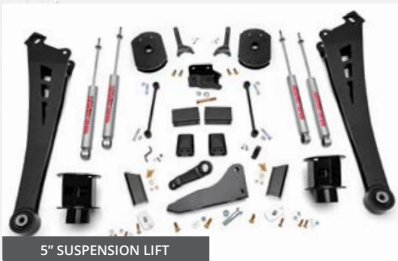

DODGE 2500

5-INCH RADIUS ARM LIFT

5" SUSPENSION LIFT

2014-2018 RAM 2500 / 2013-2015 RAM 3500

LIFT	TIRE SIZE	DESCRIPTION/NOTES
2.5" Leveling Kit	33x12.5	Front coil spacers & shock extensions | Front N2.0 shock option
2.5" Lift Kit	35x12.5	Front coil spacers & shock ext./brackets | Front N2.0 shock opt.
5" Suspension Lift	37x12.5	Front coil spacers, radius arm drop brackets & rear coil spacers
5" Suspension Lift	37x12.5	Front coil springs, radius arm drop brackets | *Does not fit Ram 3500 models
5" Suspension Lift	37x12.5	Front coil spacers, radius arms & rear coil spacers
5" Suspension Lift	37x12.5	Front coil springs & radius arms | *Does not fit Ram 3500 models

2003-2013 RAM 2500 / 2003-2012 RAM 3500

LIFT	TIRE SIZE	DESCRIPTION/NOTES
2" Leveling Kit	33x12.5	Front leveling coil springs | *Fits diesel models only
2.5" Leveling Kit	33x12.5	Front coil spacers | *Kit with front N2.0 shocks
3" Suspension Lift	35x12.5	Coil springs & shocks | *Does not fit gas engine, dually, or Power Wagon models
5" Suspension Lift	37x12.5	Coil springs & control arm drops | *Fits 2011-2013 2500 & 2011-2012 3500 only