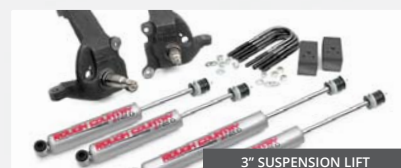

3" SUSPENSION LIFT