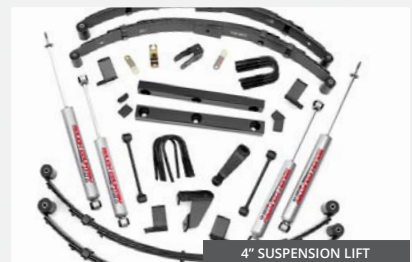

### 1997-2006 JEEP TJ WRANGLER

LIFT	TIRE SIZE	DESCRIPTION/NOTES
0.75" Leveling Kit	30x9.5	Front coil spring spacers   Maintains factory ride quality
2" Suspension Lift	31x10.5	Front and rear coil spacers   *Available with N2.0 shocks
2.5" Suspension Lift	31x10.5	Front & rear coil springs coil springs   *Available with N2.0 shocks
2.5" X-Series Suspension Lift	31x10.5	Front & rear coils springs & adj control arms with N2.0 shocks
2.5" Long Arm Suspension Lift	32x11.5	Coils, long arms & forged track bar   *Exhaust modifications required
3.25" Suspension Lift	33x12.5	2.5" coil springs, 0.75" coil spacers, & rear track bar bracket
3.75" Comba Lift	33x12.5	2.5" coils and 1.25" body lift   Does NOT fit 05-06 TJ w/6-speed manual trans
4" Suspension Lift	33x12.5	Coil springs, front & rear fixed control arms, and N3 shocks
4" X-Series Suspension Lift	33x12.5	Front & rear coils springs & adj control arms with N3 shocks
4" Long Arm Suspension Lift	33x12.5	Coils, long arms & forged track bar   *Exhaust modifications required
6" X-Series Suspension Lift	35x12.5	Front & rear coils springs & adj control arms with N2.0 shocks
6" Long Arm Suspension Lift	35x12.5	Coils, long arms & forged track bar   *Exhaust modifications require
2.5"-6" Long Arm Upgrade Kit	N/A	Upper and lower long travel arms & rear track bar bracket

### 1987-1996 JEEP YJ WRANGLER

LIFT	TIRE SIZE	DESCRIPTION/NOTES
2.5" Suspension Lift	31x10.5	Front & rear double tapered leaf springs with teflon pad inserts
4" Suspension Lift	33x12.5	Front & rear double tapered leaf springs with teflon inserts
4.5" Suspension Lift	33x12.5	Military wrapped leaf springs, brake line brackets, & shocks   *Manual
4.5" X-Series Suspension Lift	33x12.5	Military wrapped leaf springs, brake lines, & sway bar discs   *Manual
5.5" Spring Over Pads	35x12.5	Pads move leaf springs on top of axle   *Welding & other components required
6" Suspension Lift	35x12.5	Military wrapped leaf springs, brake lines, & sway bar discs   *Manual