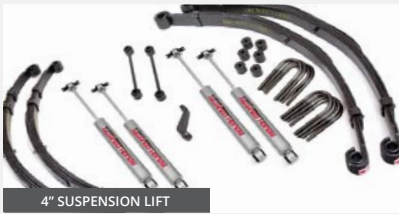

4" SUSPENSION LIFT