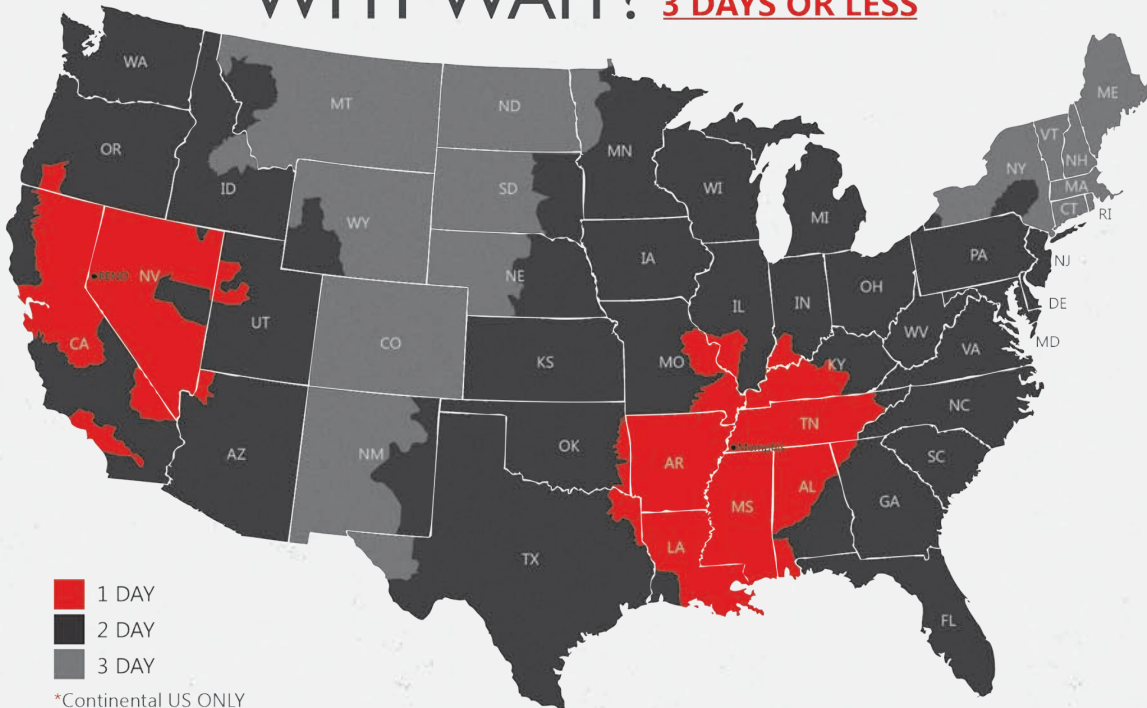

CERTIFIED COMPLIANT FMVSS No 126

As part of our ongoing quality initiative, our products have passed the Federal Motor Vehicle Safety Standard No. 126 test. Through a series of specially designed tests, we ensure that the installed Rough Country suspension system does not interfere with the vehicle's Electronic Stability Control (ESC) system - now standard on new model vehicles.

WARRANTY GUARD

We are confident in the quality of our products, but we understand that sometimes new-model owners are hesitant to lift their vehicle due to the terms of their warranty. Rough Country's Warranty Guard has you covered - even when your manufacturer doesn't.

100% SATISFACTION GUARANTEED

Purchase ANY Rough Country product and if you aren't 100% satisfied with every aspect of your purchase, you can return it for a FULL REFUND within 90 DAYS with no re-stocking fee and no questions asked! Items purchased from Rough Country Dealers or stores must be returned to those stores in accordance with that store's policy.

WHY WAIT? PACKAGES DELIVERED IN **3 DAYS OR LESS**