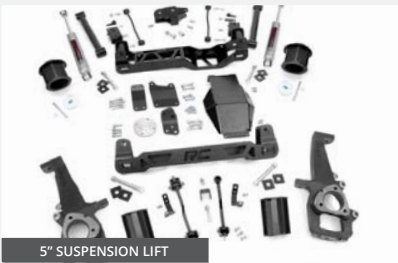

5" SUSPENSION LIFT

2002-2005 RAM 1500

LIFT	TIRE SIZE	DESCRIPTION/NOTES
2.5" Suspension Lift	33x12.5	Forged torsion bar adjuster keys
4" Suspension Lift	35x12.5	Lifted knuckles & integrated sub-frame assembly with 4 shocks
5" Suspension Lift	35x12.5	Lifted knuckles & integrated sub-frame assembly with 4 shocks

1994-2001 RAM 1500

LIFT	TIRE SIZE	DESCRIPTION/NOTES
2.5" Suspension Lift	33x12.5	Front coil spacers | Available with rear blocks & N2.0 shocks
3" Suspension Lift	33x12.5	Coil springs and front upper and lower control arms
5" Suspension Lift	35x12.5	Coil springs and front upper and lower control arms