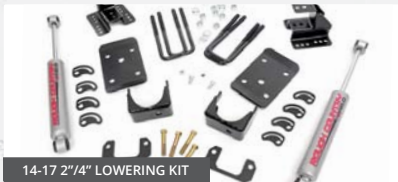

2005-2018 TOYOTA TACOMA 2WD

LIFT	TIRE SIZE	DESCRIPTION/NOTES
2" Leveling Suspension	32x12.5	Aluminum strut spacer | *Does not fit 5-lug
3" Suspension Lift	33x12.5	Front aluminum strut & diff spacers, blocks, & shackles | *Fits 6-lug models only
3" N2.0 Strut Lift	33x12.5	Lifted struts, diff spacers, blocks & shackles | *Fits 6-lug models only

1995-2004 TOYOTA TACOMA

LIFT	TIRE SIZE	DESCRIPTION/NOTES
2.5" Suspension Lift	31x10.5	Aluminum strut spacers, shocks, & shackles | *Fits 6-lug models only
2.5" N2.0 Strut Lift	31x12.5	Lifted struts, shocks, & shackles | *Fits 6-lug models only

LOWERING SUSPENSION

**2 1/4-INCH
LOWERING SUSPENSION**

2014-2018 GM 1500 PICKUP

LIFT	FEATURES
1.5" Lowering Shackles	Rear lowering shackles / Fits 2wd & 4wd models / Fits '73-'15 models
2" / 4" Lowering Kit	Front adj 1"-2" / adjustable rear drops 4"-4.5" / N2.0 shocks

2007-2013 GM 1500 PICKUP

LIFT	FEATURES
1.5" Lowering Shackles	Rear lowering shackles / Fits 2wd & 4wd models / Fits '73-'15 models
1"-2" / 4" Lowering Kit	Front adj 1"-2" / rear adj 4"-4.5" / N2.0 shocks
2" / 4" Lowering Kit	Front adj 1"-2" / rear adj 4"-4.5" / N2.0 shocks / Fits '07-'14 models
2" / 4" Lowering Kit	Lowering Spindles / rear adj 4"-4.5" / Fits '07-'14 models

1999-2006 GM 1500 PICKUP

LIFT	FEATURES
1.5" Lowering Shackles	Rear lowering shackles / Fits 2wd & 4wd models / Fits '73-'15 models
2" / 4" Lowering Kit	Front lowering Spindles / adj. rear drops 4"-4.5" / N2.0 shocks

1988-1998 GM 1500 PICKUP

LIFT	FEATURES
2" / 2" Lowering Kit	2" lowering spindles / 2" drop shackles - Spindles only
2" / 4" Lowering Kit	Front lowering Spindles / adjustable rear drops / N2.0 shocks

82-03 GM S-SERIES PICKUP | 83-97 S-SERIES BLAZER / JIMMY