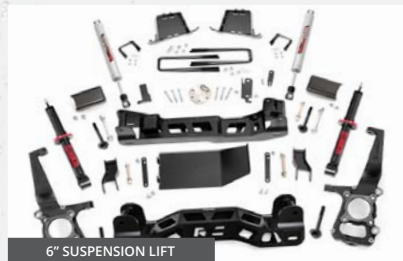

2009-2014 FORD F150

LIFT	TIRE SIZE	DESCRIPTION/NOTES
2" Leveling Kit	33x12.5	*Available with rear blocks | rear N2.0 shocks & blocks
2" Leveling Kit	33x12.5	Front aluminum strut spacers | *Available with rear N2.0 shocks & blocks
2" Strut Lift	33x12.5	Front N2.0 leveling struts | *2014 strut price
3" Bolt-On Kit	35x12.5	Upper arms, spacers, rear blocks & N2.0 Shocks | *Fits 09-13 models only
4" Suspension Lift	35x12.5	Front knuckles and skid plate | *Available with lifted N2.0 struts
6" Suspension Lift	35x12.5	Front knuckles and skid plate | *Available with lifted N2.0 struts

2004-2008 FORD F150

LIFT	TIRE SIZE	DESCRIPTION/NOTES
2.5" Leveling Kit	33x12.5	Front strut spacers | *Available with rear N2.0 shocks & blocks
2.5" N2.0 Lifted Struts	33x12.5	Front N2.0 Leveling Struts | *Available with rear N2.0 shocks & blocks
4" Suspension Lift	35x12.5	Maintains factory steering geometry
6" Suspension Lift	35x12.5	Maintains factory steering geometry | *Available with lifted N2.0 struts