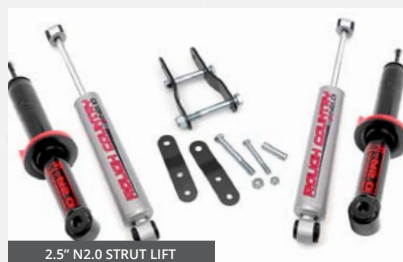

6" SUSPENSION LIFT

6" SUSPENSION LIFT

6" SUSPENSION LIFT

4" SUSPENSION LIFT

2.5" N2.0 STRUT LIFT

## 1995-2004 TOYOTA TACOMA

LIFT	TIRE SIZE	DESCRIPTION/NOTES
2.5" Suspension Lift	31x10.5	Aluminum strut spacers, shocks, & shackles   *Fits 6-lug models only
2.5" N2.0 Strut Lift	31x12.5	Lifted struts, shocks, & shackles   *Fits 6-lug models only