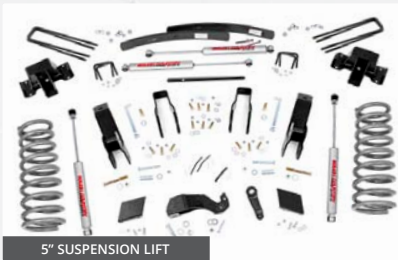

5" SUSPENSION LIFT

1994-2002 RAM 2500

LIFT	TIRE SIZE	DESCRIPTION/NOTES
1.5" Leveling Kit	33x12.5	Front coil spacers & shock brackets | Front N2.0 shock option
2.5" Leveling Kit	33x12.5	Front coil spacers | *Kit with front N2.0 shocks
3" Suspension Lift	33x12.5	Front coil springs, upper & lower control arms, & N2.0 shocks
5" Suspension Lift	35x12.5	Coil springs & control arm drops | *Does not fit V8 gas engine or dually models