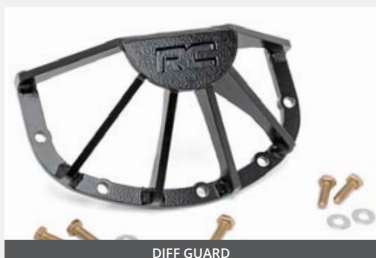

PERFORMANCE PARTS

ADD-ONS

STUBBY BUMPER

DUAL STEERING STABILIZER

DIFF GUARD

REAR BUMPER W/TIRE CARRIER