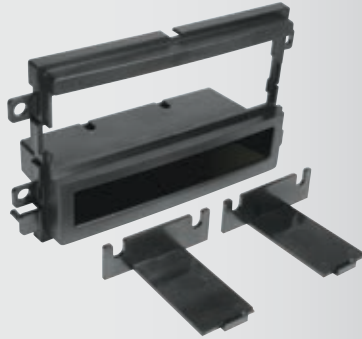

FD1445B

**2004-09 Select
Ford / Lincoln
Mercury**
DIN+Pocket Kit

HARNESS: FD02B, FD16B, FDK10B

ANTENNA ADAPTER: N/R