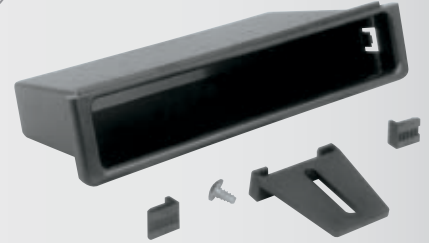

**CHRYSLER**

**CR1300B**

**2015-UP  
Jeep Renegade**  
ISO Double DIN Kit W/Pocket

HARNESS: DDR-JP01

ANTENNA ADAPTER: VWA3B

**FD1300B**

**1995-07  
Ford  
Lincoln  
Mercury**  
DIN pocket Kit

HARNESS: FDK10B, FD02B, FD16B