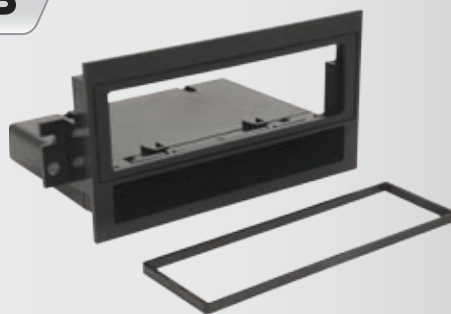

SN1527B

**2000-05
Saturn**

DIN with
Molded
Pocket Kit

HARNESS: N/R

ANTENNA ADAPTER: N/R