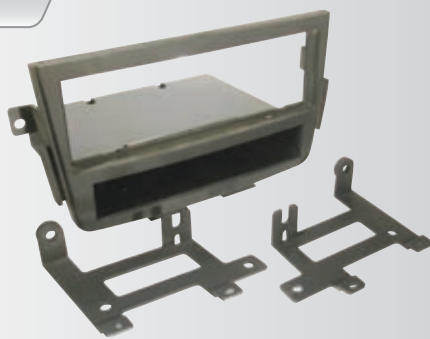

AA1576B

2001-06
Acura MDX
DIN with Molded
Pocket Kit
& trip computer
brackets

HARNESS: HA08B / HA08RB

ANTENNA ADAPTER: N/R