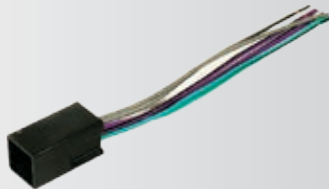

FD06B

1989-94 Ford
Premium Sound Audio
Input Connector
Speaker wire to
8-Pin Dash and Amp
plug