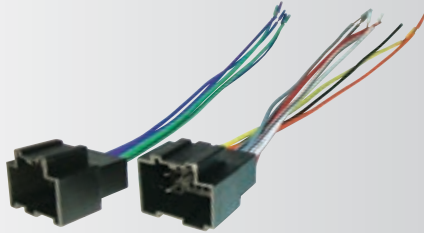

GM17B

**2006-07
Saturn ION
Saturn Vue**

Power/Speaker
Connector