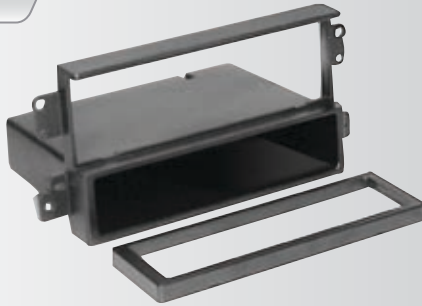

DO2110B

**1999-02
Daewoo**
DIN with
Molded
Pocket Kit

HARNESS: DO01B

ANTENNA ADAPTER: N/R

FD1325B

**1997-03
Ford
Lincoln
Truck / SUV**
DIN with Molded
Pocket Kit