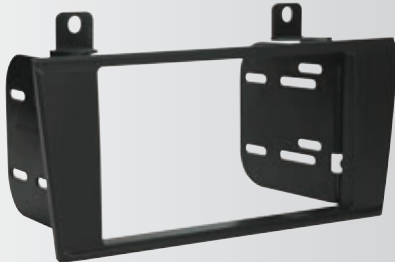

LN1329B

**2000-06
Lincoln LS
2002-05
Ford
Thunderbird**

ISO Double DIN Kit

INTERFACE: FDK11B / FDK13B

ANTENNA ADAPTER: N/R