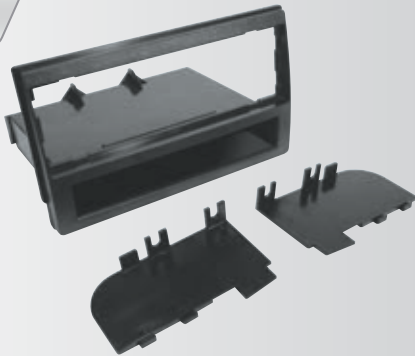

NN1493B

**2005-06
Nissan
Altima**

DIN with Molded
Pocket Kit

HARNESS: NN03B

ANTENNA ADAPTER: NDAB

NN1495STB

**2000-06
Nissan Sentra**

ISO DIN Kit
Color: *Stone*