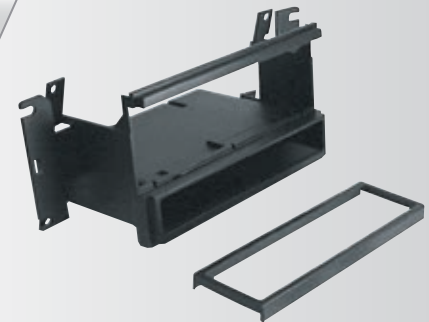

MI3013B

1995-02 Mitsubishi Eclipse
DIN with Molded Pocket Kit

HARNESS: MC01B, MI02B

ANTENNA ADAPTER: N/R

MITSUBISHI

FOR SPECIFIC VEHICLE APPLICATIONS, SEE APPLICATION GUIDE SECTION PAGES 1-78 N/R: NOT REQUIRED