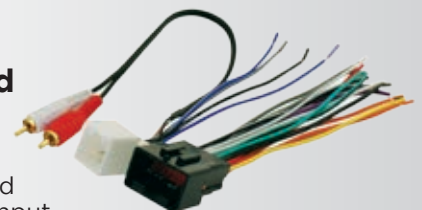

FDK13B

2000-05 Ford

Premium Sound
& MACH Audio
Power/Speaker and
RCA to Sub Amp input
Connectors