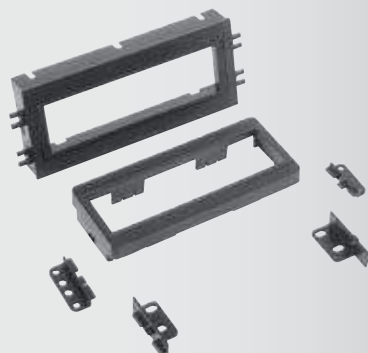

GM1517B

1990-03 GM DIN Multi-Kit
with 5/8" Snap-in Extension & Brackets

HARNESS: GM02B

ANTENNA ADAPTER: MDA-1B

GM1522B

2000-05 Cadillac DeVille El Dorado Seville

DIN with Molded Pocket Kit