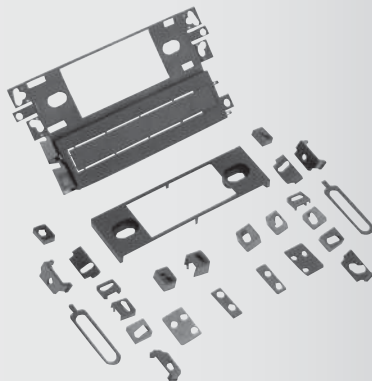

MI1540B

1984-96 Select Mitsubishi Chrysler Imports
DIN with 1/2 DIN EQ Kit

HARNESS: MC01B, MIO2B

ANTENNA ADAPTER: N/R