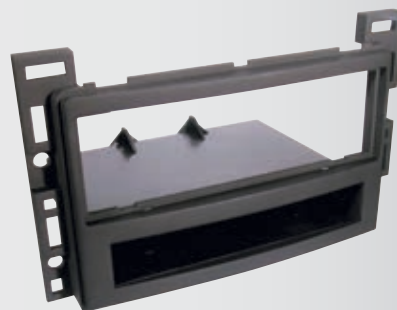

GM1587B

2004-12
GM Select
DIN with Molded
Pocket Kit

INTERFACE: GMSR11

ANTENNA ADAPTER: MDA-1B