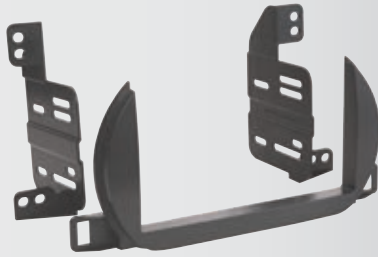

**2002-04 Nissan Altima**

ISO Double DIN Kit

HARNESS: NNO3B

ANTENNA ADAPTER: NDAB

**NN1660B**

**2005-06 Nissan Altima**

ISO Double DIN Kit (factory brackets required)

HARNESS: NNO3B