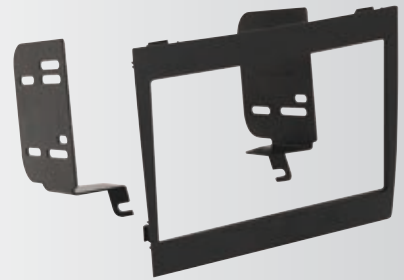

**GM1591B**

1992-04 GM  
Truck / SUV  
DIN Kit

HARNESS: GM02B, GM03B

ANTENNA ADAPTER: MDA-1B

**GM1597B**

2004-06  
Pontiac GTO  
ISO Double  
DIN Kit

HARNESS: VW01B

ANTENNA ADAPTER: VWAB