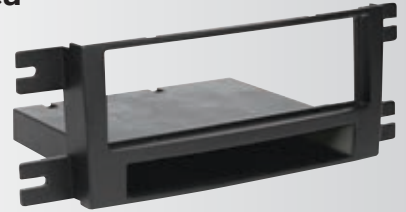

CHRYSLER

**CJ1278B**

1974-01  
Chrysler  
Dodge  
Plymouth  
DIN with Molded  
Pocket Kit

HARNESS: CR01B

ANTENNA ADAPTER: N/R

**CR1284B**

2004-08  
Chrysler Pacifica  
Chrysler Pacifica  
DIN with Molded  
Pocket Kit