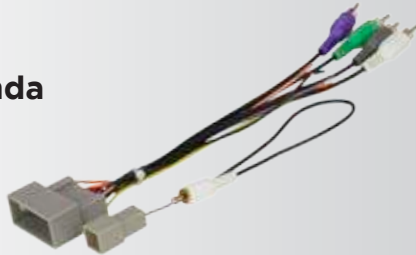

HA12B

2008-Up Honda

Amplified system
Connectors
4CH RCA with
Sub Amp Input
Connector