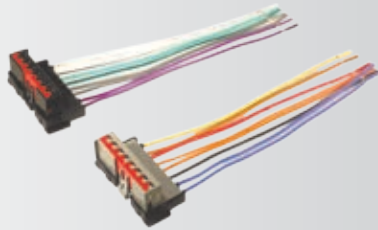

FD02RB

1986-97 Ford
REVERSE
Power/Speaker
Connectors