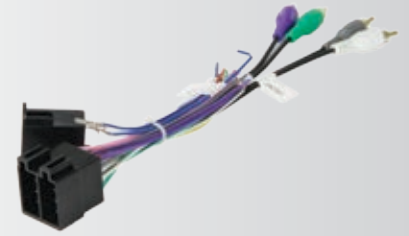

## VW04B

**1988-95 Audi  
Volkswagen**

with Bose  
Amplifier  
Integration Harness