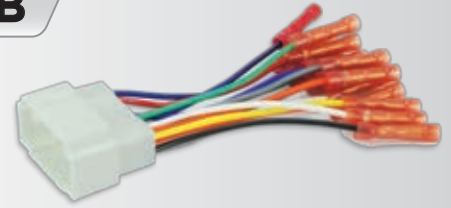

HA03B

**1996-98
Honda Civic**

16-Pin Dome Light
Retention Connector

HA08BCB

**1998-08
Honda**

Power/Speaker
Connector

(pre-terminated
with butt connectors)v