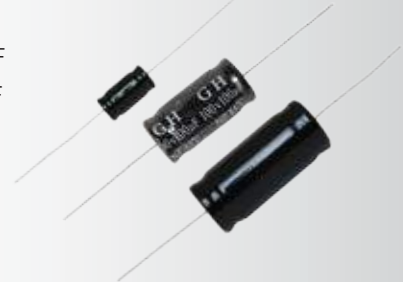

PASSIVE CROSSOVER CAPACITORS

- **XOCAP100** - 100uF
- **XOCAP200** - 200uF
- **XOCAP220** - 220uF
- **XOCAP3.3** - 3.3uF
- **XOCAP4.7** - 4.7uF
- **XOCAP47** - 47uF
- **XOCAP50** - 50uF

BANANA PLUGS

BPSG - Single Banana Plug

S12QDI4 - Quad Insert Banana Plug Connector Male/Female Pair