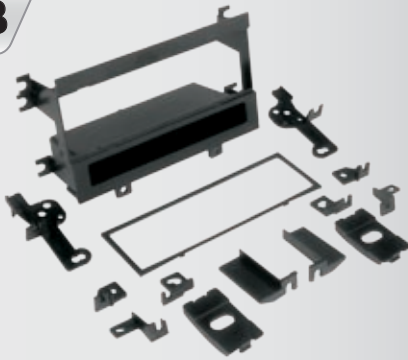

ISO DIN Pocket Kit

INTERFACE: V001B

ANTENNA ADAPTER: N/R

VOLVO

**TGN2100B**

**1992-04 Select Toyota Geo / Nissan**

DIN with Molded Pocket Kit

HARNESS: IM01B