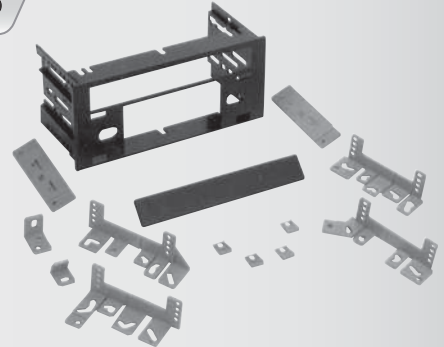

1995-02 GM Full Size Truck ISO DIN Kit

HARNESS: GM02B

ANTENNA ADAPTER: MDA-1B

**GM1505B**

1982-05 GM Multi-Kit with Universal Brackets & EQ provision

HARNESS: GM01B, GM02B

ANTENNA ADAPTER: MDA-1B

**GM1500B**