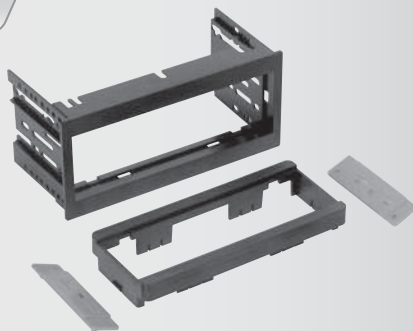

GM1502B

1982-05 GM Multi-Kit Includes: 5/8" Snap-in extension (brackets not included)

HARNESS: GM01B, GM02B

ANTENNA ADAPTER: MDA-1B