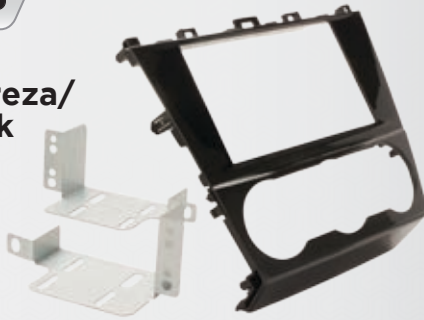

SUBARU

TOYOTA

SU2031B

**2015-UP
Subaru Impreza/
XV Crosstrek**

ISO Double
DIN Kit

HARNESS: SUSWC1

ANTENNA ADAPTER: LSAAB