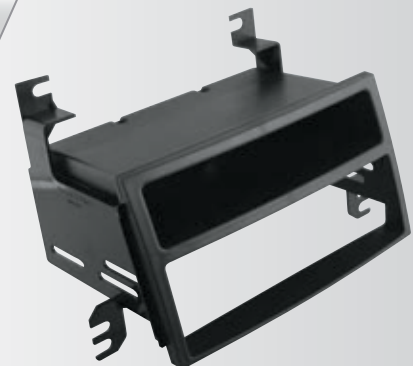

**HY1605B**

**2000-05  
Hyundai  
Sonata**  
DIN with  
Pocket Kit

HARNESS: HY03B

ANTENNA ADAPTER: N/R

**HY1610B**

**2006-11  
Hyundai  
Azera**  
ISO DIN  
with Molded  
Pocket Kit

HARNESS: HY07B, HY08B

ANTENNA ADAPTER: N/R