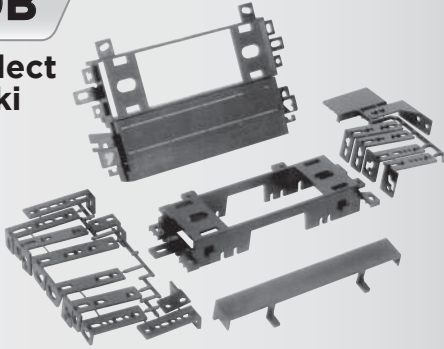

GO2050B

1992-95 Select
Geo / Suzuki
DIN Kit

HARNESS: IM01B, SI02B

ANTENNA ADAPTER: N/R