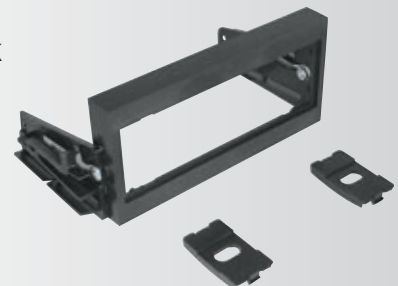

GM1485B

1999-02 GM Full Size Truck

DIN Kit

HARNESS: GM02B

ANTENNA ADAPTER: MDA-1B