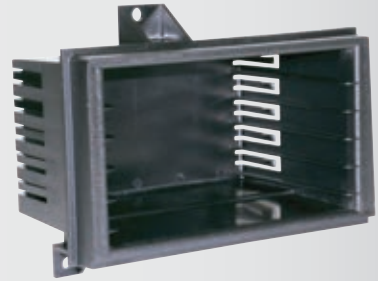

GM1518B

1989-94 GM Full Size Truck

Optional Storage Pocket (replaces FM control unit)

HARNESS: N/R

ANTENNA ADAPTER: N/R