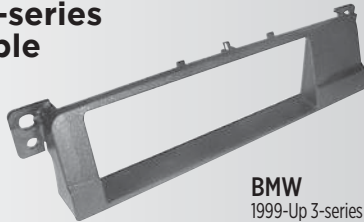

BW2320B

1999-06 BMW 3-series Coupe Convertible
1999-05 BMW 3-Series Sedan
DIN with ISO
Trim Kit

BMW
1999-Up 3-series Coupe/Convertible
1999-05 3-series Sedan

INTERFACE: BW02AR
HARNES: BW01B

ANTENNA ADAPTER: VWA4B

BW2338B

2006-12 BMW 3-series Sedan
DIN with
ISO Trim Kit