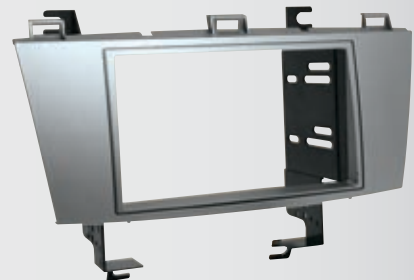

TA2087B

2004-08
Toyota
Solara
ISO Double
DIN Kit

HARNESS: TA02B, TA07SR

ANTENNA ADAPTER: N/R