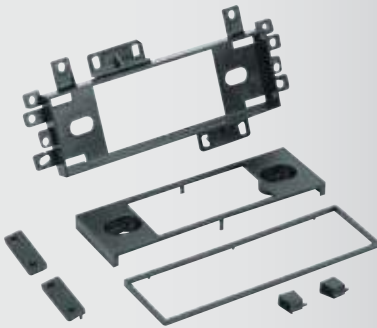

FJ1550B

1975-96 Ford Mercury / Jeep

DIN Multi-Kit

HARNESS: FD01B, FD02B

ANTENNA ADAPTER: N/R