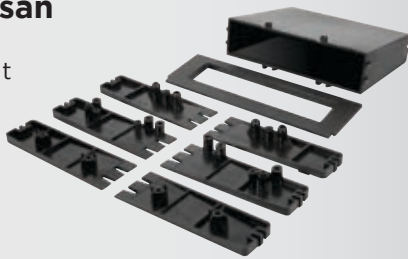

TN2150B

1982-04 Select Toyota / Nissan Import

ISO DIN Pocket Kit
(factory brackets required)

HARNESS: IM01B, NN03B, TA02B

ANTENNA ADAPTER: N/R