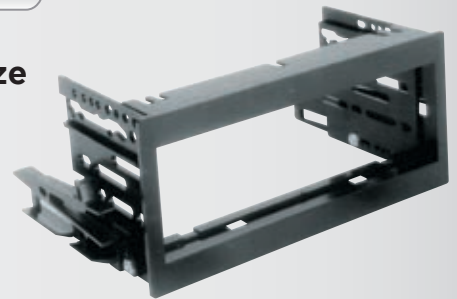

**1988-94 GM Full Size Truck**

Full Panel DIN Kit  
Color: Dark Blue

HARNESS: GM02B

ANTENNA ADAPTER: MDA-1B

**GM1483B**

**1995-02 GM Full Size Truck**

ISO / DIN Kit

HARNESS: GM02B