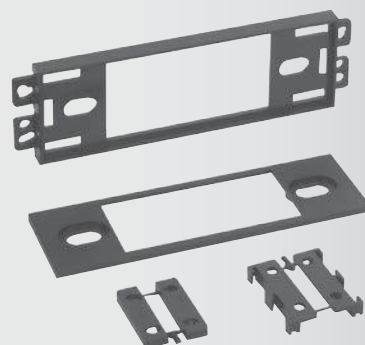

HM1450B

1989-96
Select
Hyundai
Mitsubishi
DIN Kit

HARNESS: HY02B

ANTENNA ADAPTER: N/R