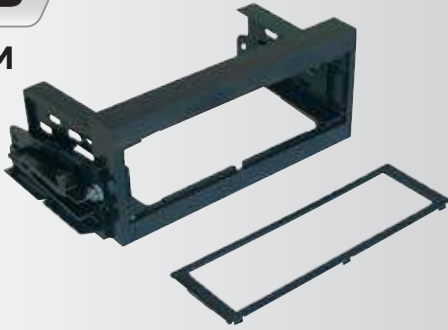

GENERAL MOTORS

GENERAL MOTORS

GM1486B

1995-02 GM Full Size Truck ISO DIN Kit

HARNESS: GM02B

ANTENNA ADAPTER: MDA-1B