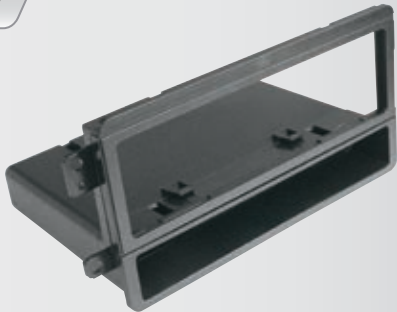

HY1604B

**2001-06
Select
Hyundai**
DIN with
Pocket Kit

HARNESS: HY03B, HY04B

ANTENNA ADAPTER: N/R