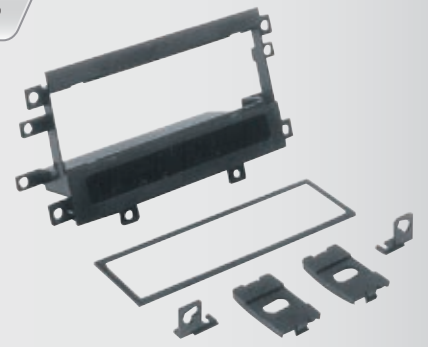

GN2200B

1992-02
Select
Geo / Nissan
Suzuki
DIN Kit

HARNESS: IM01B

ANTENNA ADAPTER: N/R

FOR SPECIFIC VEHICLE APPLICATIONS, SEE APPLICATION GUIDE SECTION PAGES 1-78

N/R: NOT REQUIRED