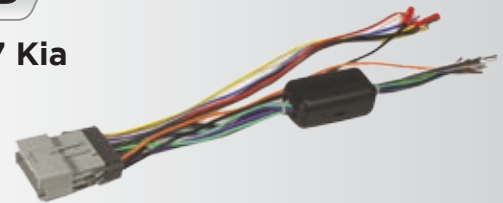

Power/Speaker  
Connector

**JE01B**

**1988-96  
Jeep / Eagle**

Power/Speaker  
Connector

**KA03B**

**2006-07 Kia  
Sorento**

Amplified  
System  
Harness

**JE01RB**