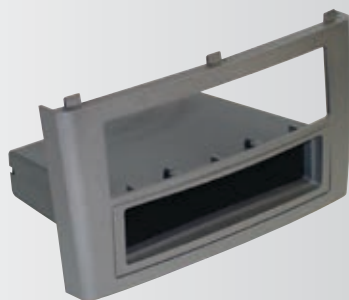

**2000-06  
Nissan Sentra**

ISO DIN Kit  
Color: *Stone*

HARNESS: NN03B

ANTENNA ADAPTER: N/R

**NN1494B**

**2000-03  
Nissan  
Maxima**

ISO Double DIN  
& DIN+Pocket Kit

HARNESS: NN03B