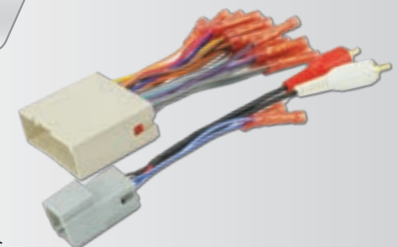

FDK11BCB

2003-08 Ford

Premium Sound or
Audiophile
Power/Speaker and
RCA to Sub Amp
input Connectors
with butt Connectors