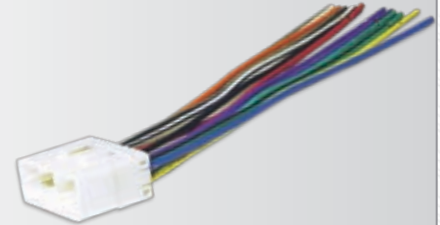

SU03B

**1993-Up
Subaru**

Power/Speaker
Connector