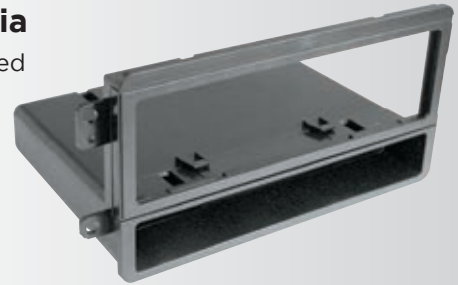

**KA2060B**

**1994-97 Kia Sephia**

DIN Kit

HARNESS: MA01A

ANTENNA ADAPTER: N/R

**KA2065B**

**1998-04 Kia**

DIN with Molded Pocket Kit