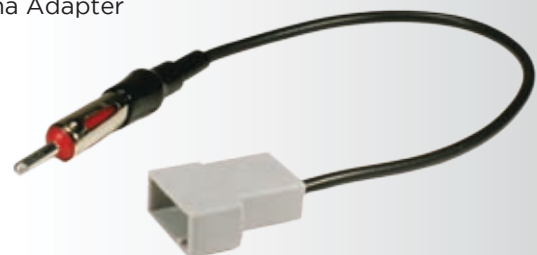

SUAB

**2005-09 Subaru
Legacy / Outback**
Antenna Adapter