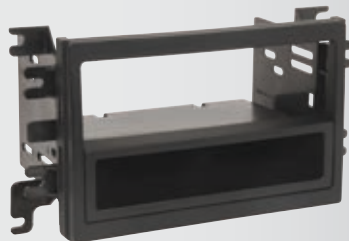

FD1432AB

2007-Up Slect Ford / Lincoln Mercury
ISO Double DIN & DIN+Pocket Kit

INTERFACE: FDSR

ANTENNA ADAPTER: CRAB

FD1438B

2009-12 Ford F-150 XL
ISO Double DIN & DIN+Pocket Kit
Color: Black