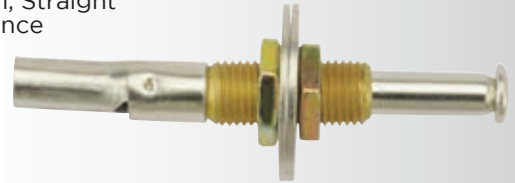

SWITCHES

SWPCOS

Pin Switch, Straight
"0" clearance