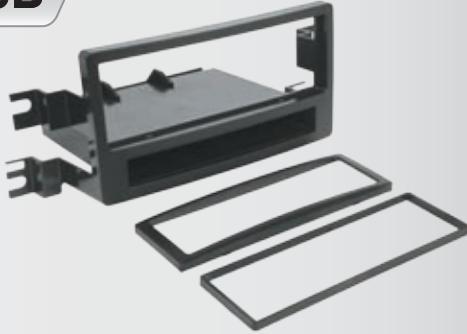

HARNESS: TA02B, TA08AR

ANTENNA ADAPTER: N/R

FOR SPECIFIC VEHICLE APPLICATIONS, SEE APPLICATION GUIDE SECTION PAGES 1-78

N/R: NOT REQUIRED

**TA2043B**

**2003-06  
Toyota  
Tundra  
Sequoia**

DIN with  
Molded  
Pocket Kit