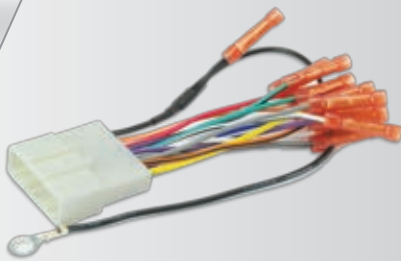

NN04BCB

**2007-Up
Nissan**

Power/Speaker
Connector
(pre-terminated with
butt connectors)