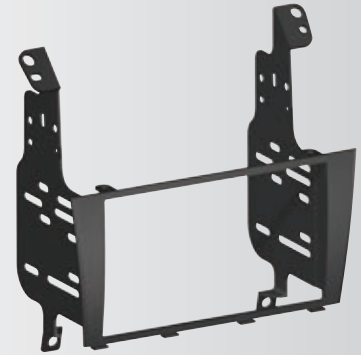

HARNESS: TA02B

ANTENNA ADAPTER: N/R

LEXUS