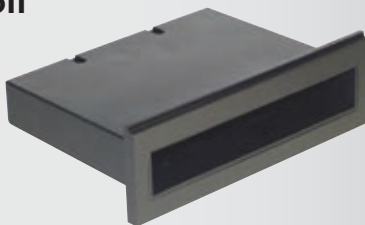

VW2350B

**1999-05
Volkswagen Golf
Jetta / Passat**
ISO DIN
Pocket Kit

HARNESS: VW03B

ANTENNA ADAPTER: VWA3B