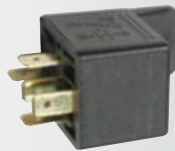

RELAYS

RLYE

Relay
30/40 Amp