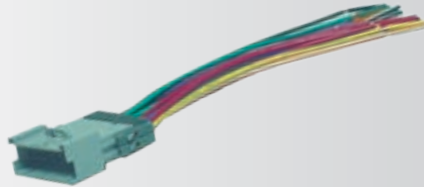

GM04B

**2000-05
Saturn**
Power/Speaker
Connector