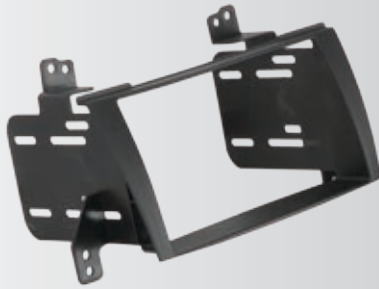

HY1622B

**2009-10
Hyundai
Sonata**

ISO Double DIN
& DIN+Pocket Kit
(radio delete version)