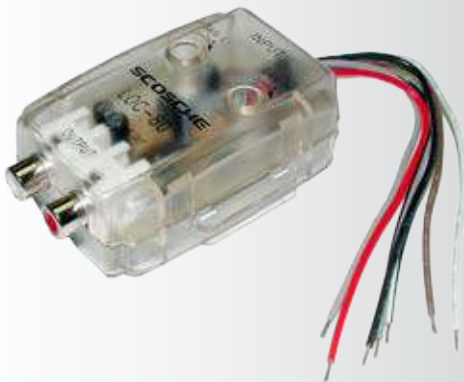

LOC80

2-channel Line Output Converter