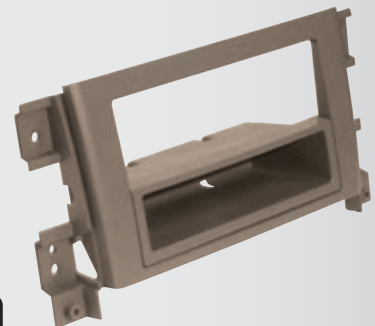

**2007-Up Scion xB / xD**  
ISO Double DIN & DIN+Pocket Kit

INTERFACE: TA02B

ANTENNA ADAPTER: N/R

**SI2227TB**

**2006-12 Suzuki Grand Vitara**  
ISO Double DIN & DIN+Pocket Kit  
Color: Tan

HARNESS: SI03B

ANTENNA ADAPTER: N/R