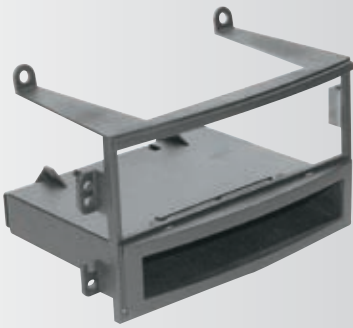

NISSAN

NISSAN

NN1497B

**2003-05
Nissan 350Z**

DIN with Molded
Pocket Kit

HARNESS: NN03B

ANTENNA ADAPTER: N/R

NN1641B

**2007-09
Nissan Sentra**

ISO Double DIN
& DIN+Pocket Kit