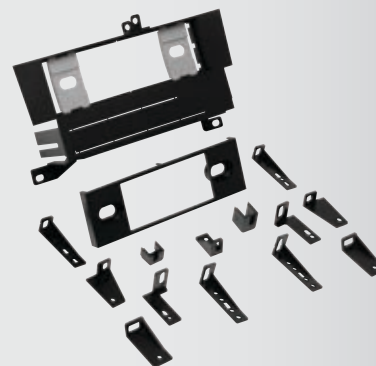

NN1490B

1980-96
Select
Nissan
DIN with EQ Kit

HARNESS: NN04B

ANTENNA ADAPTER: NDAB

FOR SPECIFIC VEHICLE APPLICATIONS, SEE APPLICATION GUIDE SECTION PAGES 1-78

N/R: NOT REQUIRED