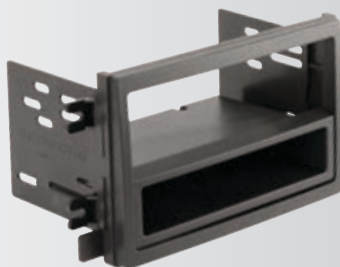

FD6204B

2012-13 Ford Transit Connect

ISO Double DIN
& DIN+Pocket Kit

INTERFACE: S3-1

HARNESS: S3FD23

ANTENNA ADAPTER: CRAB

FD6209B

2015-Up Ford F-150

ISO Double DIN &
DIN+Pocket Kit with
Integrated Touchscreen
HVAC Controller