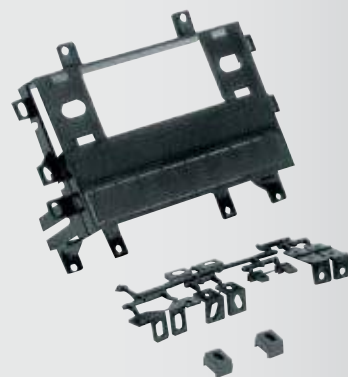

MA1530B

**1984-97
Select Mazda**

DIN with
1/2 DIN EQ Kit

HARNESS: MA01B, MA02B

ANTENNA ADAPTER: N/R