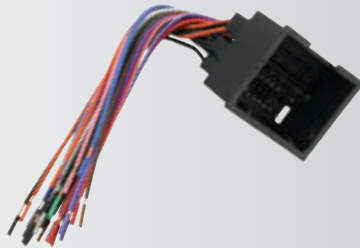

GM19B

**2010-Up Late
Model GM**

44-Pin Connector;
(no interface
included)