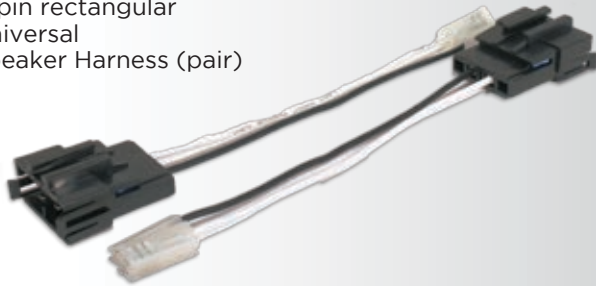

SHCR04B

1987-Up Chrysler
4-pin rectangular
Universal
Speaker Harness (pair)