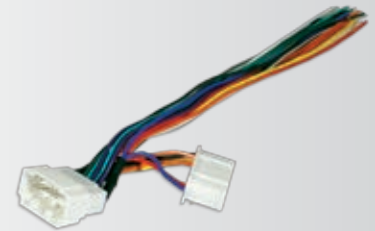

HA09B

**2003-07
Honda Accord**

EX V6 Radio
Relocation harness

Keeps OEM climate
controls active