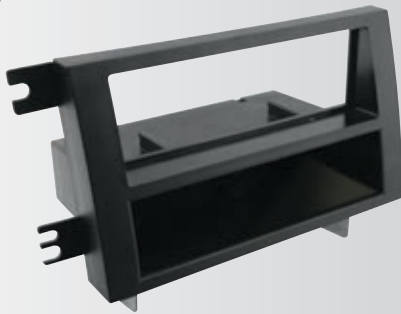

HA1578B

**2006-16
Honda
Ridgeline**
DIN with Molded
Pocket Kit