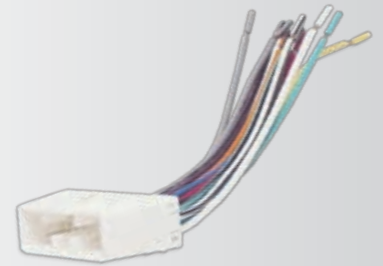

DO01B

**1999-02
Daewoo**

Power/Speaker
Connector