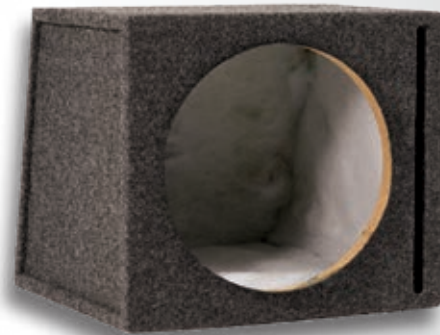

## SEALED DUAL SUBWOOFER ENCLOSURES

- SE102CC** — 10" Dual Sealed Enclosure  
CARB compliant, 2 x 0.75 cu.ft.
- SE122CC** — 12" Dual Sealed Enclosure  
CARB compliant, 2 x 1.25 cu.ft.
- SE152CC** — 15" Dual Sealed Enclosure  
CARB compliant, 2 x 1.70 cu.ft.