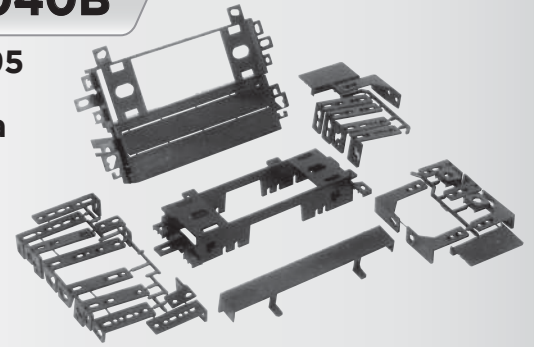

HARNESS: TA01B, TA02B

ANTENNA ADAPTER: N/R

TOYOTA

**TA1465B**

**2000-Up  
Select  
Toyota**

ISO Double  
DIN Trim Kit  
(factory brackets  
required)

HARNESS: TA02B

ANTENNA ADAPTER: N/R