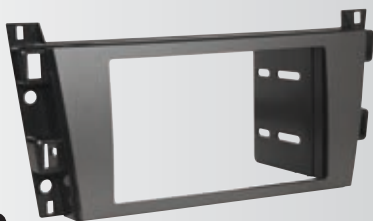

DIN with Molded Pocket Kit

INTERFACE: GM03B, GM05B

ANTENNA ADAPTER: MDA-1B

GENERAL MOTORS

GENERAL MOTORS

**GM1523B**

2006-11  
Cadillac DTS  
ISO Double DIN  
& DIN+Pocket Kit

HARNESS: GM21SR