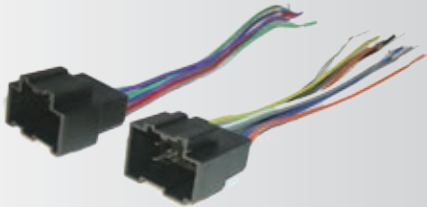

GM18B

**2007-11
Chevrolet
Aveo**

Power/Speaker
Connector