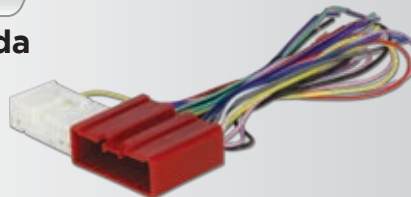

## MA04SHB

**2007-Up Mazda**

Service Harness  
For Temporary OE  
Radio Connection,  
Settings Menu/Aux  
Display