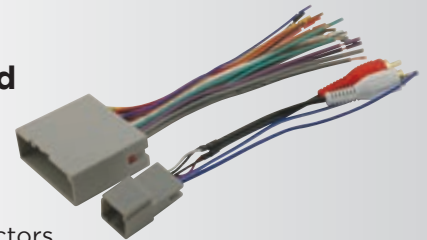

FDK11B

2003-08 Ford

Premium Sound
or Audiophile
Power/Speaker
and RCA to Sub
Amp input Connectors