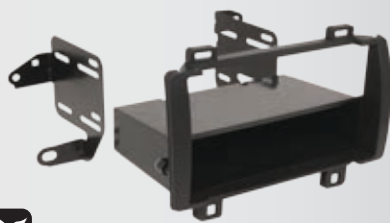

TA2102B

2009-10
Toyota Matrix
Pontiac Vibe
ISO Double DIN
& DIN+Pocket Kit

INTERFACE: TA02B, TA08AR

ANTENNA ADAPTER: N/R