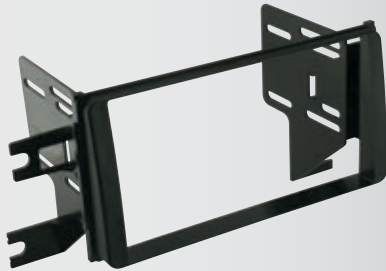

HARNESS: TA02B, TA08AR

ANTENNA ADAPTER: N/R

**TA2079B**

2003-09  
Toyota  
4Runner  
ISO Double  
DIN Kit

HARNESS: TA02B, TA08AR

ANTENNA ADAPTER: N/R

**TA2076B**

2007-Up  
Toyota  
FJ Cruiser  
ISO Double  
DIN Kit