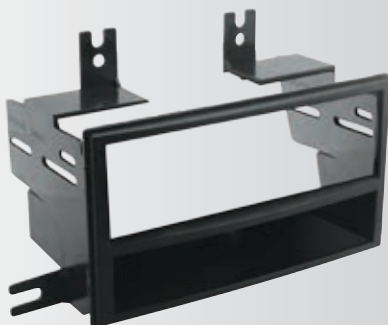

HYUNDAI

HYUNDAI

HY1611B

2006-11
Hyundai
Accent

ISO DIN
with Molded
Pocket Kit

HARNESS: HY07B

ANTENNA ADAPTER: N/R