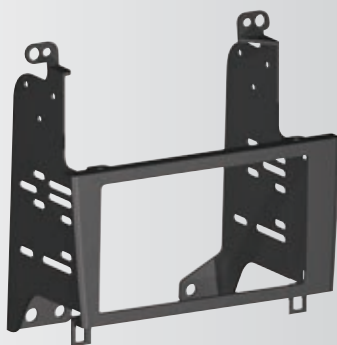

ISO Double DIN  
& DIN+Pocket Kit

HARNESS: TA02B, TA03B

ANTENNA ADAPTER: N/R

LEXUS

MAZDA

**LS2082B**

**1993-97  
Lexus GS**

ISO Double DIN  
& DIN+Pocket Kit