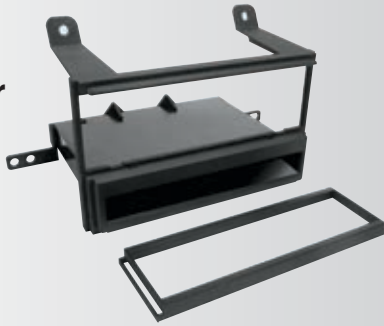

NN1491B

**2005-08
Nissan Frontier
Pathfinder
Xterra**

DIN with Molded
Pocket Kit