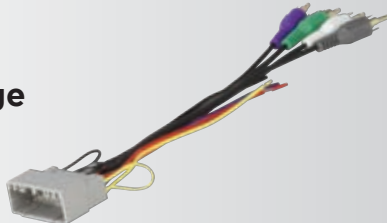

CR05B

**2002-07
Chrysler / Dodge**

Factory Amplified
system Connector

Power/4-CH RCA
inputs