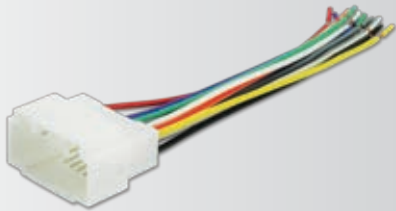

## SI05B

**2010-13  
Suzuki  
Kizashi**

Power/Speaker  
Connector