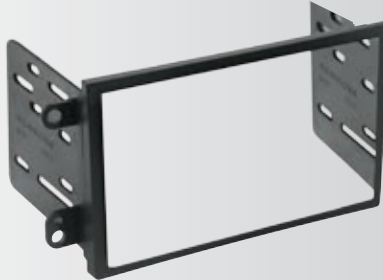

KA2069B

2006-10 Kia Sedona Optima Spectra 5
ISO Double DIN Kit

HARNESS: KA01B

ANTENNA ADAPTER: N/R