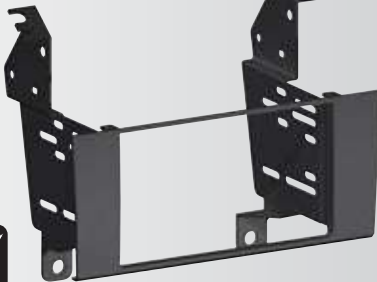

LS2085B

**1995-00
Lexus LS400**

ISO Double DIN
& DIN+Pocket Kit

HARNESS: TA02B, TA03B

ANTENNA ADAPTER: N/R