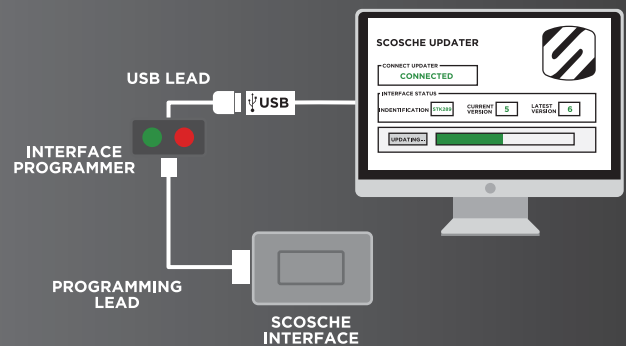

CONNECT AS SHOWN BELOW