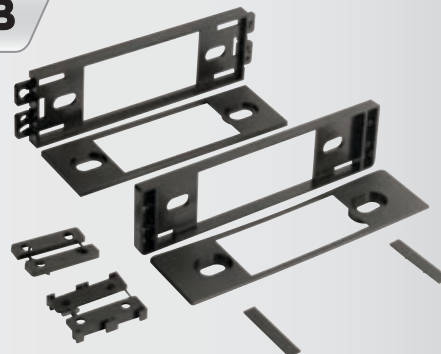

HM1455B

1986-02
Select
Hyundai
Mitsubishi
DIN Kit

HARNESS: HY02B

ANTENNA ADAPTER: N/R