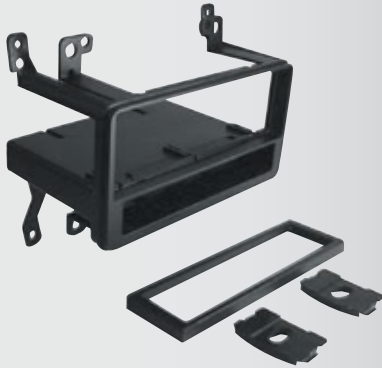

TA2045B

**2000-05
Toyota
Celica / Echo**

DIN with
Molded
Pocket Kit

HARNESS: TA02B

ANTENNA ADAPTER: N/R