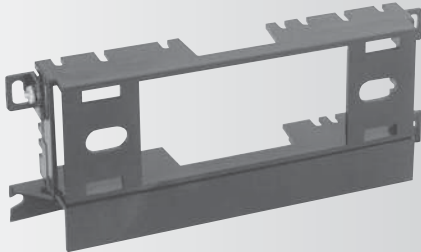

**KA2060B**

**1994-97 Kia Sephia**

DIN Kit

HARNESS: MA01A

ANTENNA ADAPTER: N/R

**KA2065B**

**1998-04 Kia**

DIN with Molded Pocket Kit