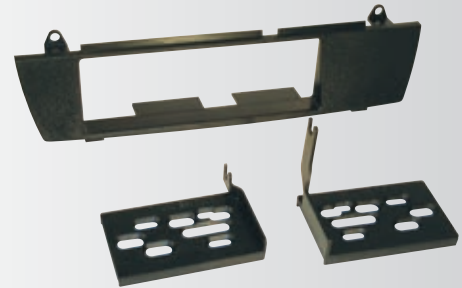

BW2337B

2004-10 BMW X3
ISO DIN Kit

INTERFACE: BW02AR

ANTENNA ADAPTER: VWA4B

BMW