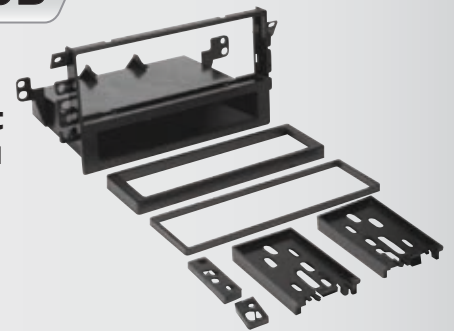

GMT2049B

1992-12
Select
GM / Import
DIN with Molded
Pocket Kit

INTERFACE: GMSRCL2
HARNESS: GM03B

ANTENNA ADAPTER: MDA-1B