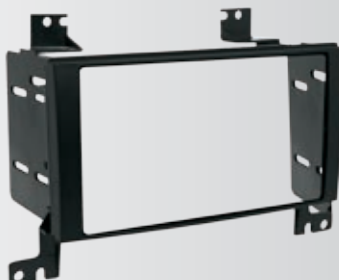

HY1612B

2007-12
Hyundai
Santa Fe

ISO Double DIN
& DIN+Pocket Kit
(non-Nav models)

INTERFACE: HY09B

ANTENNA ADAPTER: KAAB