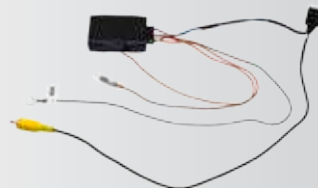

CRTSU01

**2015 Subaru
XV, Outback,
Forester, Impreza**

Camera Retention
Harness