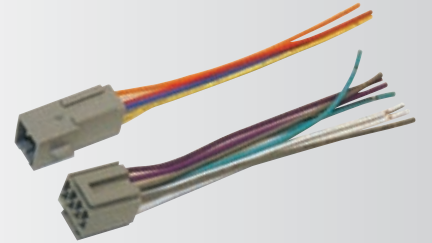

FD01B

1982-85 Ford

Power/Speaker
Connectors