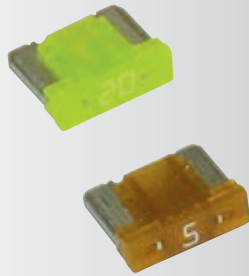

ATM LOW PROFILE MINI BLADE FUSES

- **P5LPMF-25** - 5 Amp (25pcs)
- **P7LPMF-25** - 7 Amp (25pcs)
- **P10LPMF-25** - 10 Amp (25pcs)
- **P15LPMF-25** - 15 Amp (25pcs)
- **P20LPMF-25** - 20 Amp (25pcs)
- **P25LPMF-25** - 25 Amp (25pcs)
- **P30LPMF-25** - 30 Amp (25pcs)