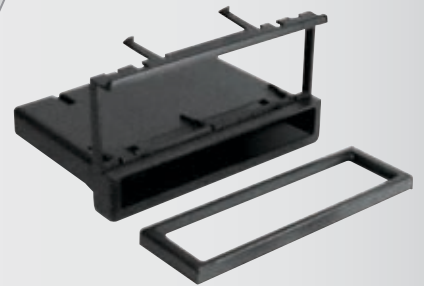

FD1327B

**1995-07
Ford
Lincoln
Mercury
Mazda**
DIN with Molded
Pocket Kit

HARNESS: FDK10B, FD02B, FD16B

ANTENNA ADAPTER: N/R