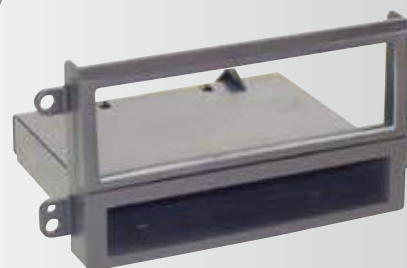

HA1571B

2003-06
Honda
Element
DIN with
Pocket Kit

HARNESS: N/R

ANTENNA ADAPTER: N/R