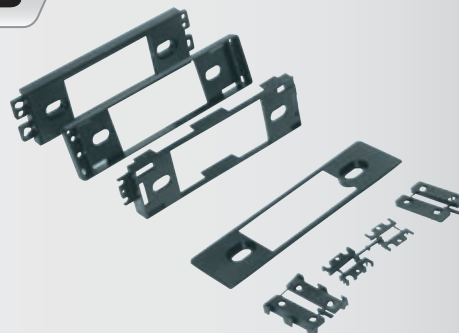

HY1601B

1986-00
Select
Hyundai
DIN Kit

HARNESS: HY02B, HY03B

ANTENNA ADAPTER: N/R

FOR SPECIFIC VEHICLE APPLICATIONS, SEE APPLICATION GUIDE SECTION PAGES 1-78

N/R: NOT REQUIRED

HYUNDAI