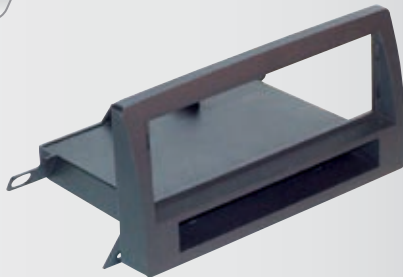

TA1468B

**2002-06
Toyota
Camry**

DIN with
Molded
Pocket Kit

HARNESS: TA02B, TA03B

ANTENNA ADAPTER: N/R