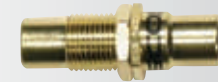

RCA CONNECTORS

ARCAP-24
Panel Mount Female RCA Jack, 24pcs