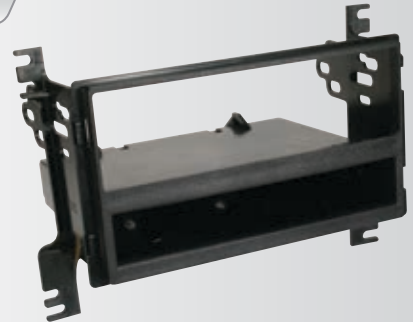

**2002-05  
Hyundai  
Accent**  
ISO DIN Kit

HARNESS: HY03B

ANTENNA ADAPTER: N/R

**HY1608B**

**2005-09  
Hyundai  
Tuscon**  
ISO DIN  
with Molded  
Pocket Kit

HARNESS: HY03B

ANTENNA ADAPTER: N/R

**HY1604B**