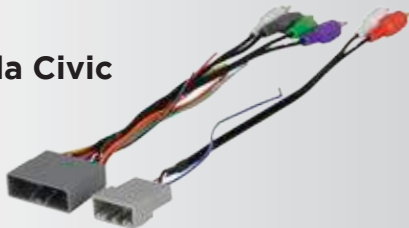

HA13B

2006-11 Honda Civic

Amplified system
Connectors
4-CH RCA with
Sub Amp Input
Connector
Non-Navigation