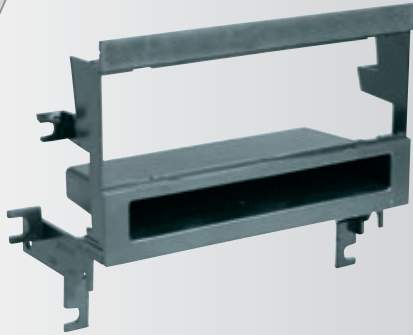

**2005 Kia Spectra**

DIN with Molded Pocket Kit (Early 2005 production only)

HARNESS: HY03B

ANTENNA ADAPTER: N/R

KIA

**IM2122B**

**2000-03 Chevrolet Prizm**

DIN with Molded Pocket Kit