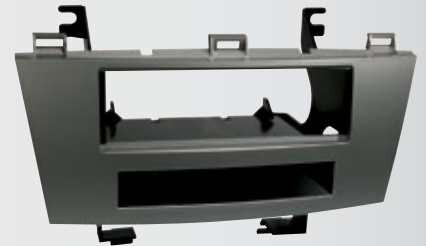

TA2041BLKB

**2004-08
Toyota
Solara**

DIN with Molded
Pocket Kit
Color: Black

HARNESS: TA02B, TA08AR

ANTENNA ADAPTER: N/R