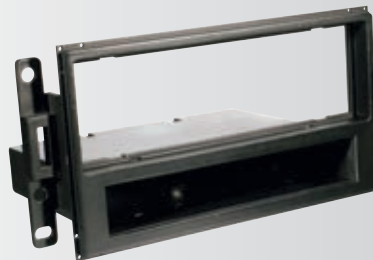

GM1585B

2004-07
Pontiac
Grand Prix
DIN with Molded
Pocket Kit

HARNESS: GM06B

ANTENNA ADAPTER: MDA-1B