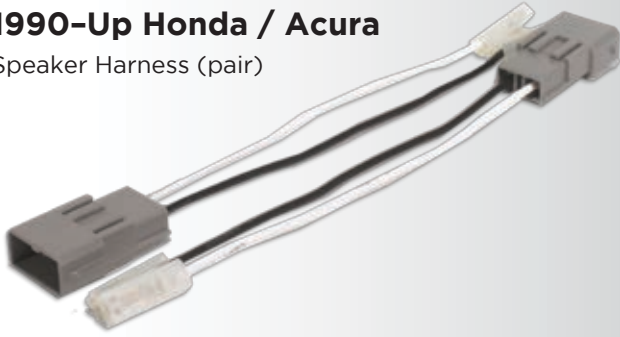

SHHA02B

1990-Up Honda / Acura
Speaker Harness (pair)