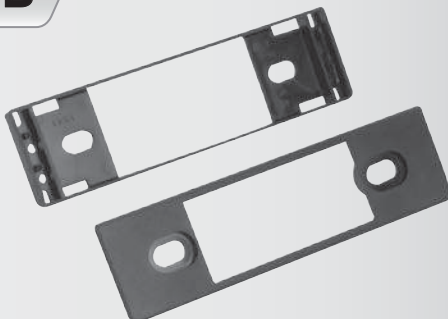

HM1440B

1986-89
Select
Hyundai
Mitsubishi
DIN Kit

HARNESS: IM01B

ANTENNA ADAPTER: N/R