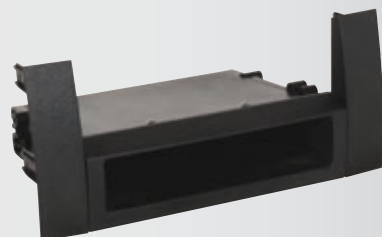

### TA2103B

2004-09  
Toyota Prius  
ISO Double DIN  
& DIN+Pocket Kit

HARNESS: TA02B, TA08AR

ANTENNA ADAPTER: N/R