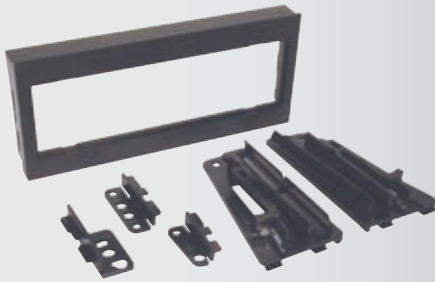

GM1591B

1992-04 GM
Truck / SUV
DIN Kit

HARNESS: GM02B, GM03B

ANTENNA ADAPTER: MDA-1B