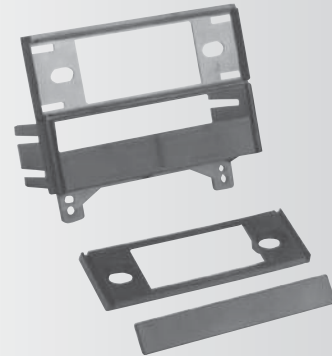

HARNESS: FD02B

ANTENNA ADAPTER: N/R

**FD1445B**

**2004-09 Select  
Ford / Lincoln  
Mercury**  
DIN+Pocket Kit

HARNESS: FD02B, FD16B, FDK10B

ANTENNA ADAPTER: N/R

**FD1510B**

**1989-92  
Ford Probe**  
DIN with 1/2  
DIN EQ Kit