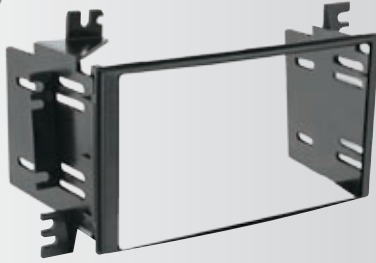

KIA

KIA

KA2092B

2006-11
Kia Rio
2007-09
Sorento
ISO Double DIN Kit

INTERFACE: KA02B

ANTENNA ADAPTER: N/R