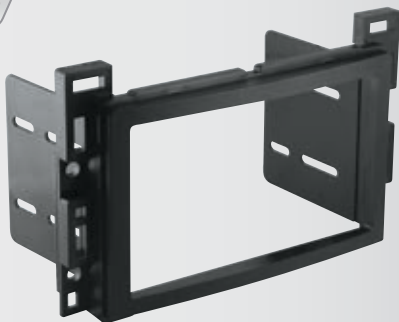

GENERAL MOTORS

GENERAL MOTORS

GM1599B

2004-07
Select GM
ISO Double
DIN Kit

INTERFACE: GMSR11

ANTENNA ADAPTER: CRAB