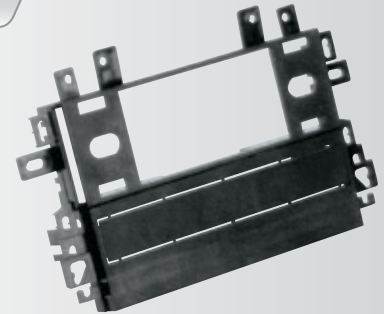

MA2030B

1983-97 Mazda
DIN with 1/2 DIN EQ Multi-Kit

HARNESS: MA01B

ANTENNA ADAPTER: N/R