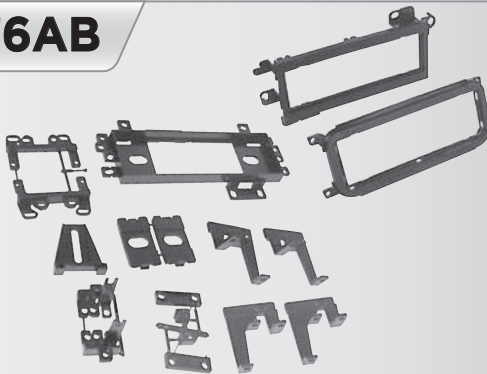

HARNESS: CR01B, CR02B, FD01B, FD02B, JE01B

**FD1327B**

**1995-07  
Ford  
Lincoln  
Mercury  
Mazda**  
DIN with Molded  
Pocket Kit

HARNESS: FDK10B, FD02B, FD16B

ANTENNA ADAPTER: N/R

**FCJ1276AB**

**1974-07  
Chrysler  
Ford  
Dodge  
Plymouth**  
DIN Kit