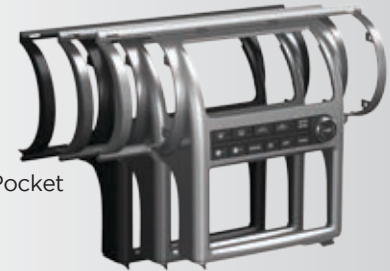

I11652

2003-04 Infiniti G35

Dual Climate Control
ISO Double DIN Kit W/Pocket
I11652GMB (Gun Metal)
I11652PB (Pewter)
I11652CHB (Charcoal)

HARNESS/INTERFACE INCLUDED

ANTENNA ADAPTER: NDAB

INFINITI