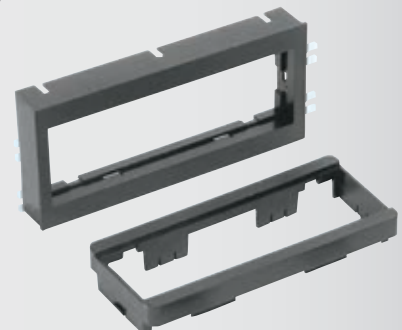

HARNESS: GM01B, GM02B

ANTENNA ADAPTER: MDA-1B

**GM1502B**

1982-05 GM Multi-Kit Includes: 5/8" Snap-in extension (brackets not included)

HARNESS: GM01B, GM02B

ANTENNA ADAPTER: MDA-1B

**GM1508B**

1982-05 GM Expeditor Kit with 5/8" ext. (brackets not included)