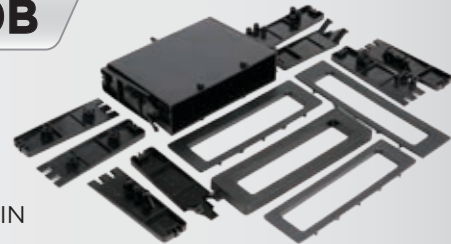

UP9900B

**1978-04
Import/
Domestic
Pocket Kit**

for ISO DIN & DIN
Installations
(factory brackets
required)