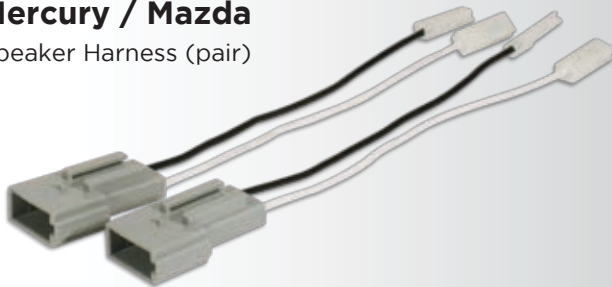

SHFD02B

**1986-Up Ford / Lincoln
Mercury / Mazda**
Speaker Harness (pair)