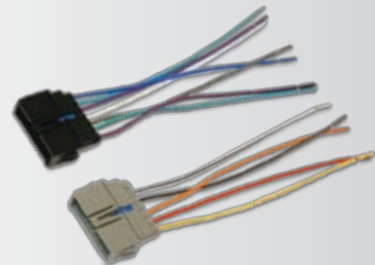

CR01B

1984-01 Chrysler

Power/Speaker Connector