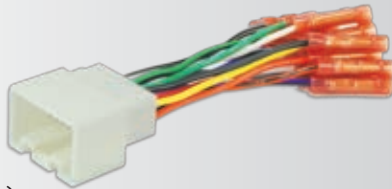

FD16BCB

1998-04 Ford

Power/Speaker
Connector
(pre-terminated
with butt connectors)