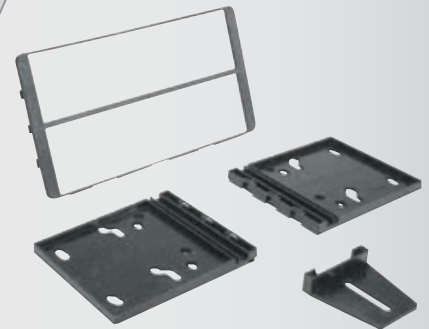

FD1330B

**1995-11
Select
Ford
Mercury
Mazda**
ISO Double
DIN Kit

HARNESS: FDK10B, FD02B, FD16B

ANTENNA ADAPTER: N/R