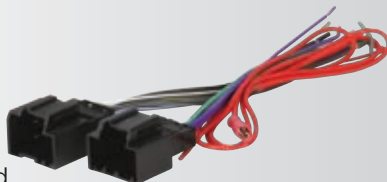

GM40B

2006-Up GM

Power/Speaker
Connector
Provides Fly-out Lead
for +12V Switched
ACC Connection