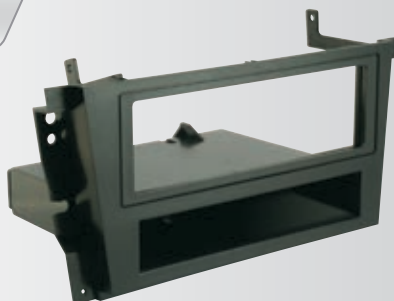

AA1574B

1999-03
Acura TL
2001-03
Acura CL
DIN with Molded
Pocket Kit

HARNESS: HA08B / HA08RB

ANTENNA ADAPTER: N/R