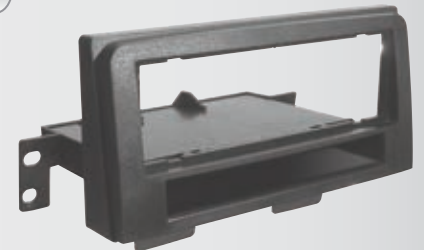

**2002-06  
Toyota  
Camry**

DIN with  
Molded  
Pocket Kit

HARNESS: TA02B, TA03B

ANTENNA ADAPTER: N/R

**TA2042B**

**2003-09  
Toyota  
4-Runner**

DIN with Molded  
Pocket Kit  
(RDS, Limited,  
JBL versions)