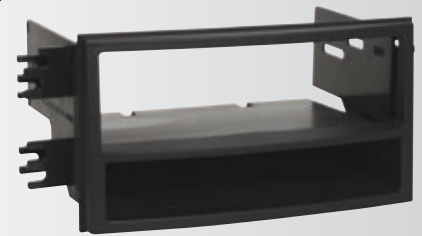

KA2090B

2007-10 Kia
DIN with Molded Pocket Kit

HARNESS: HY03B

ANTENNA ADAPTER: N/R