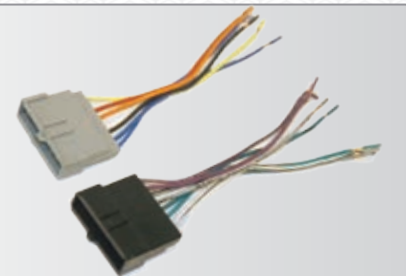

FD02B

1986-97 Ford

Power/Speaker
Connectors