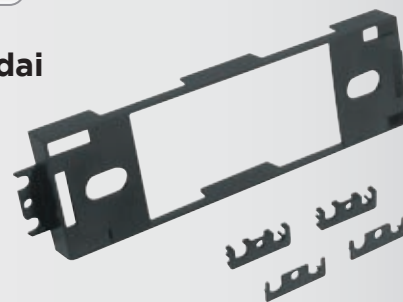

HY1600B

1995-02
Select Hyundai
DIN Kit

HARNESS: HY02B

ANTENNA ADAPTER: N/R