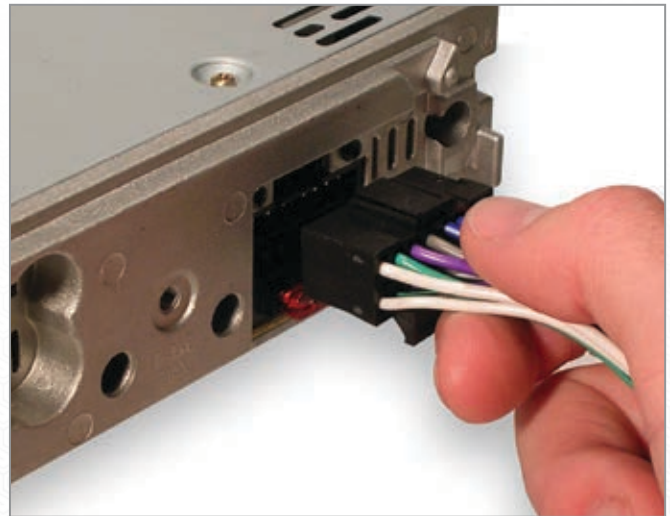

HARNESSES

Using a Scosche car stereo wiring harness is the best way to ensure a safe, correct connection between an aftermarket stereo and the vehicle without cutting into the factory wiring. Scosche car stereo wiring harnesses include power and speaker wires, individually labeled with their specific functions. All wires use the EIA color standard for easy matching with most aftermarket car stereos.