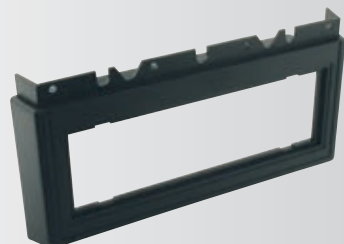

**FT4276WB**

**2012-Up  
Fiat 500**  
Double DIN Kit  
Color: Pearl White

INTERFACE: FT01SR

ANTENNA ADAPTER: VWA3B

**GM1480B**

**1987-90  
Chevrolet  
Caprice/Impala**  
DIN Kit

HARNESS: GM01B

ANTENNA ADAPTER: N/R