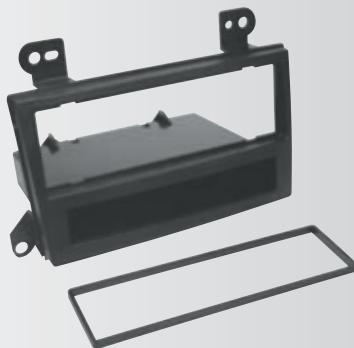

MA1539B

2000-07 Mazda MPV
DIN with Molded Pocket Kit

HARNESS: MA03B

ANTENNA ADAPTER: N/R