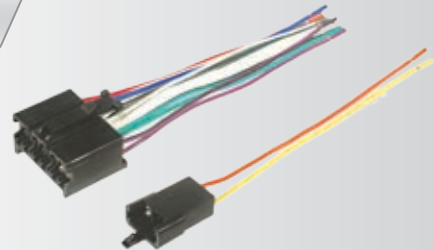

GM01RB

1973-91 GM

REVERSE

Power/Speaker Connector