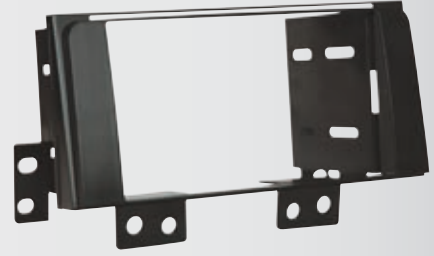

TA2079B

2003-09
Toyota
4Runner
ISO Double
DIN Kit

HARNESS: TA02B, TA08AR

ANTENNA ADAPTER: N/R