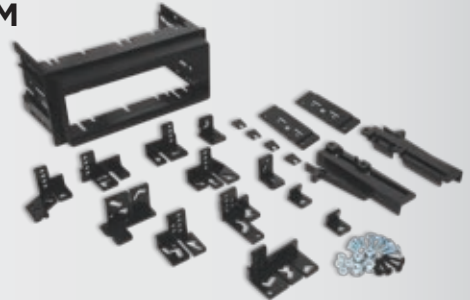

1995-02 GM Full Size Truck ISO DIN Kit

HARNESS: GM02B

ANTENNA ADAPTER: MDA-1B

**GM1504B**

1982-05 GM Multi-Kit with molded 7/8" Extension & Universal Brackets

HARNESS: GM01B, GM02B

ANTENNA ADAPTER: MDA-1B

**GM1488B**

1995-02 GM Full Size Truck ISO DIN Kit

HARNESS: GM02B

ANTENNA ADAPTER: MDA-1B

**GM1505B**

1982-05 GM Multi-Kit with Universal Brackets & EQ provision

HARNESS: GM01B, GM02B

ANTENNA ADAPTER: MDA-1B

**GM1500B**