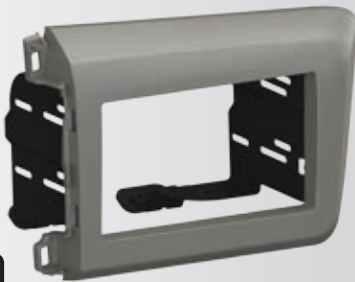

**2013-15  
Honda Civic**

ISO Double DIN  
& DIN+Pocket Kit  
(Non-NAV models)

HARNESS: HA11

ANTENNA ADAPTER: HAA2B

**HA1713B**

**2012  
Honda Civic**

ISO Double DIN  
& DIN+Pocket Kit

INTERFACE: HA11B