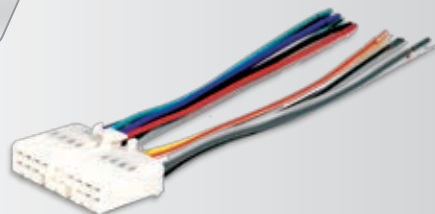

HA02RB

**1986-99
Honda**

REVERSE
Power/Speaker
Connector