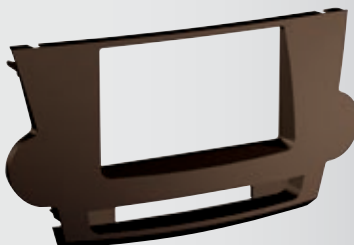

TA2089BRB

2008-13
Toyota
Highlander
ISO Double DIN
& DIN+Pocket Kit

Color: Brown

HARNESS: TA02B, TA08AR

ANTENNA ADAPTER: N/R