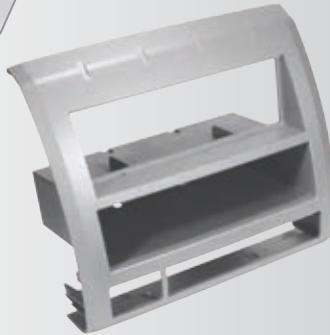

TA2052S9B

**2005-11
Toyota Tacoma**
DIN with Molded
Pocket Kit

HARNESS: TA02B, TA08AR

ANTENNA ADAPTER: N/R