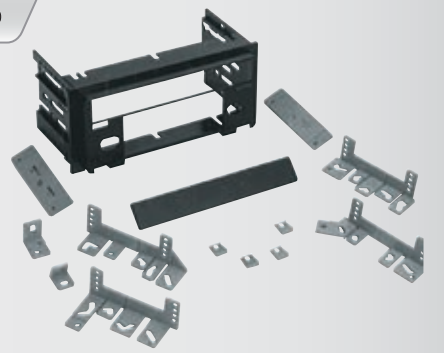

1982-05 GM Multi-Kit with Universal Brackets Includes: 5/8" Snap-in Extension

HARNESS: GM01B, GM02B

ANTENNA ADAPTER: MDA-1B

**GM1507B**

1982-05 GM Multi-Kit with Universal Brackets Extension & EQ provision

HARNESS: GM01B, GM02B

ANTENNA ADAPTER: MDA-1B

**GM1502B**

1982-05 GM Multi-Kit Includes: 5/8" Snap-in extension (brackets not included)

HARNESS: GM01B, GM02B

ANTENNA ADAPTER: MDA-1B

**GM1508B**

1982-05 GM Expeditor Kit with 5/8" ext. (brackets not included)