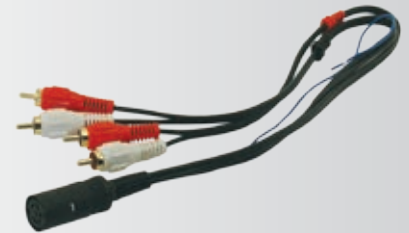

## MA04SHB

**2007-Up Mazda**

Service Harness  
For Temporary OE  
Radio Connection,  
Settings Menu/Aux  
Display