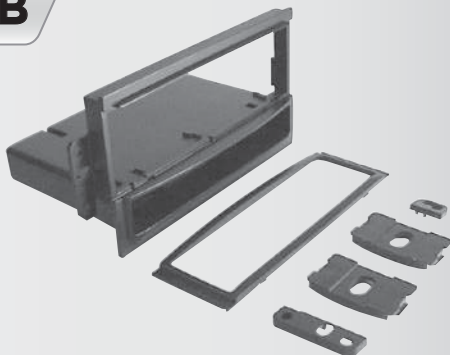

HARNESS: GM09SR

ANTENNA ADAPTER: MDA-1B

**GM1586B**

2003-07  
Cadillac CTS  
2003-06 SRX  
ISO Double DIN  
& DIN+Pocket Kit

HARNESS: GM20SR

ANTENNA ADAPTER: VWAB

**GM1583B**

1992-12  
GM Select  
DIN with  
Molded  
Pocket Kit