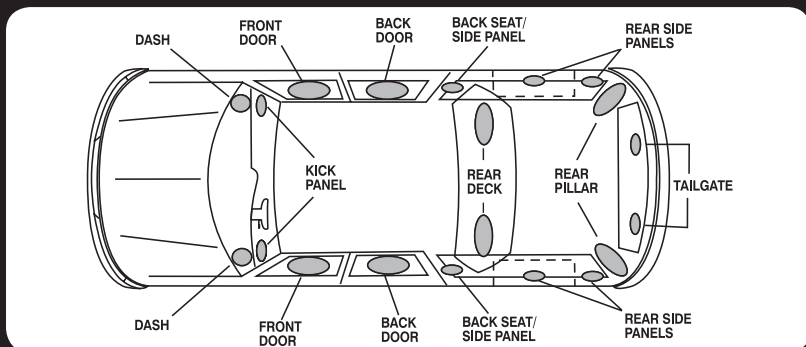

INSTALLATION KITS:

Locate your vehicle in the application guide. Cross reference your particular vehicle to the car stereo you have purchased. You will find the model number of an installation kit for each style of stereo mount.

SPEAKERS

Locate your vehicle in the application guide pages and cross reference the front and rear speaker columns. You will find the factory equipped speaker size for each location at the top of the page.

This will help you choose the CORRECT SIZE and LOCATION for installing or replacing the speakers in your vehicle. Some vehicles have suitable speaker mounting locations where there are no factory equipped speakers. This listings will be noted with the word "MOD, (Modify)". These speaker installations require cutting and adding wire to install them in the vehicle