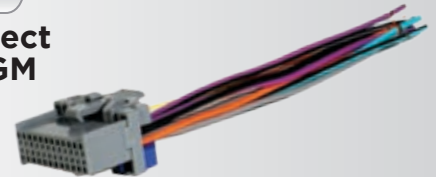

GM05RB

**2000-04 Select
Chevrolet / GM
Import**

REVERSE
Power/Speaker
Connector