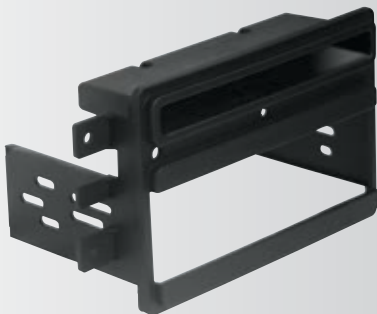

LN1434B

**2007-14
Lincoln
Navigator**

ISO DIN with
Molded Pocket Kit
(non-Nav models)