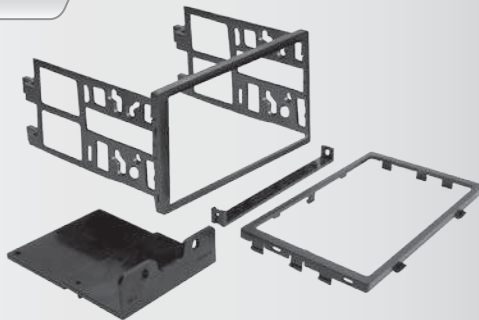

HA1566B

1990-04
Honda
Acura
ISO Double
DIN Kit

HARNESS: HA02B, HA08B

ANTENNA ADAPTER: N/R