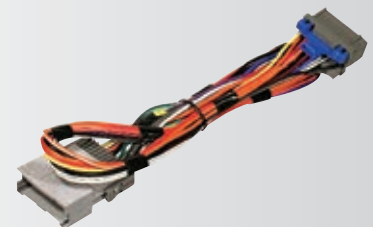

GM08B

**2002-07
GM Class II**
Radio Relocation
Harness
2 ft. Short Extension