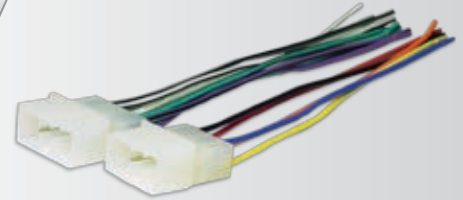

SU02B

**1989-92
Subaru**

Power/
Speaker
Connector