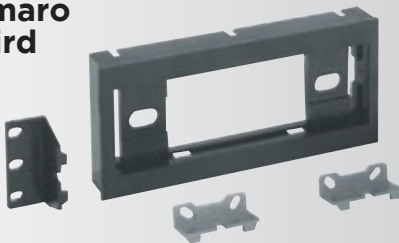

**GM1516B**

**1982-02 Chevrolet Camaro Pontiac Firebird**

Chevrolet Camaro Pontiac Firebird DIN Kit brackets included

HARNESS: GM02B

ANTENNA ADAPTER: MDA-1B

**GM1521B**

**2007-14 Cadillac Escalade**

ISO Double DIN & DIN+Pocket Kit