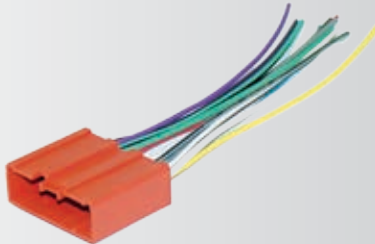

## MA03B

**1998-Up  
Mazda**

Power/Speaker  
Connector