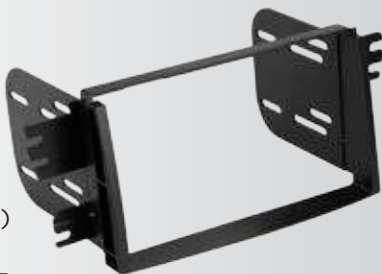

HY1631B

2012-13 Hyundai Accent

ISO Double DIN & DIN+Pocket Kit (radio delete version)