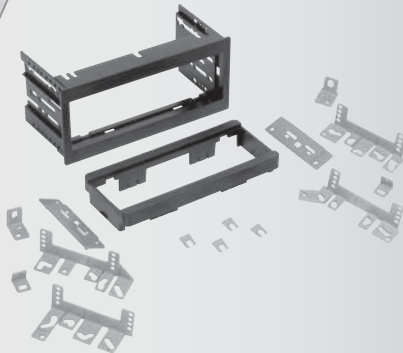

GM1500B

1982-05 GM Multi-Kit with Universal Brackets Includes: 5/8" Snap-in Extension

HARNESS: GM01B, GM02B

ANTENNA ADAPTER: MDA-1B