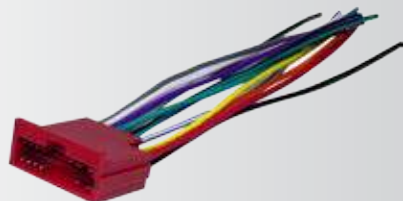

KA01B

**1994-05
Kia**

Power/Speaker
Connector