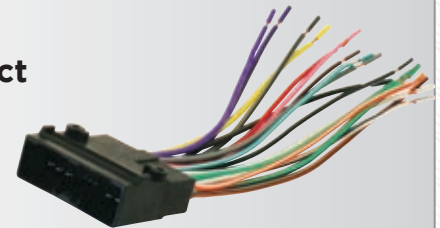

HA10B

**2006-10 Select
Honda Civic**

Power/Speaker
Connector