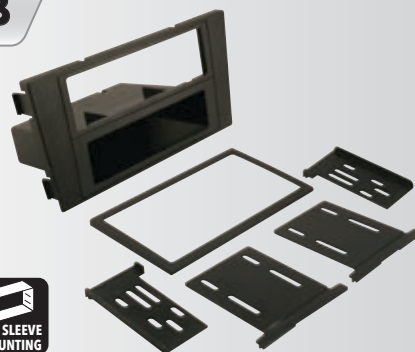

AU2380B

2000-08
Audi A6
ISO Double DIN
& DIN+Pocket Kit

INTERFACE: A101SR
HARNESS: VW03B / VW03RB

ANTENNA ADAPTER: VWA4B