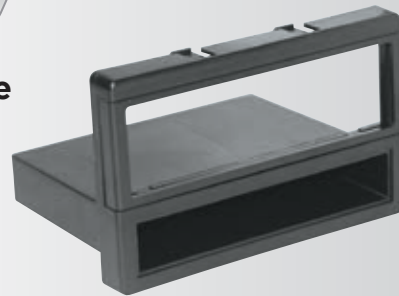

MA1535B

**2001-07
Mazda Tribute**

DIN with Molded
Pocket Kit

HARNESS: MA03B

ANTENNA ADAPTER: N/R

FOR SPECIFIC VEHICLE APPLICATIONS, SEE APPLICATION GUIDE SECTION PAGES 1-78

N/R: NOT REQUIRED