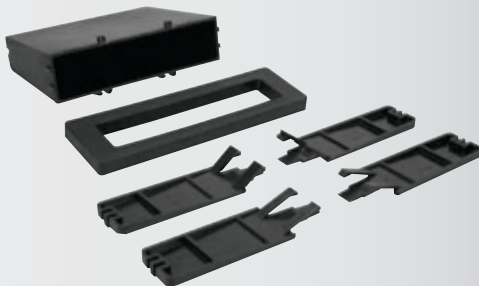

TN2152B

1992-04 Select Ford Mazda Volvo

ISO DIN Pocket Kit

HARNESS: IM01B, NN03B, TA02B

ANTENNA ADAPTER: N/R