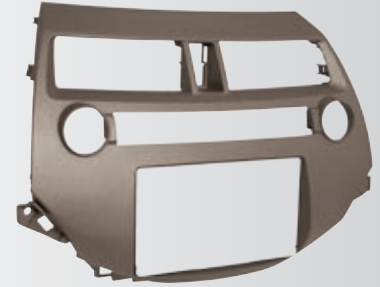

HA1707ETB

2008-12
Honda Accord

ISO Double DIN
& DIN+Pocket Kit
Color: Earth Taupe