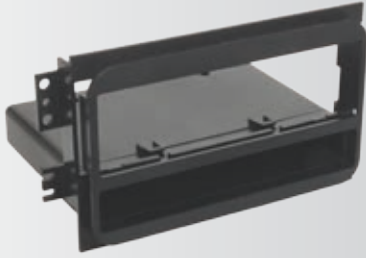

HY1602B

**2000-04
Hyundai
Accent
Sonata**
DIN with
Pocket Kit

HARNESS: HY03B

ANTENNA ADAPTER: N/R