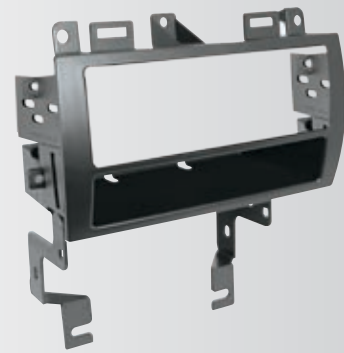

INTERFACE: GM03B, GM05B

ANTENNA ADAPTER: MDA-1B