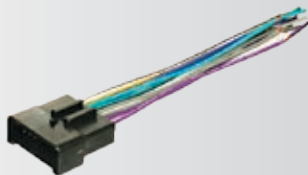

FD05B

1989-94 Ford
Premium Sound Amp
Output Connector
Output Connector to
Speaker wires at Amp
location