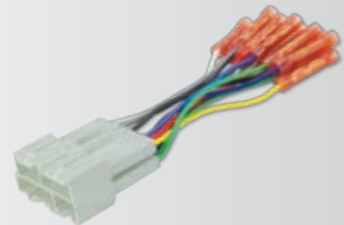

GM02BCB

1986-05 GM

Mini Power/Speaker Connector

(pre-terminated with butt connectors)