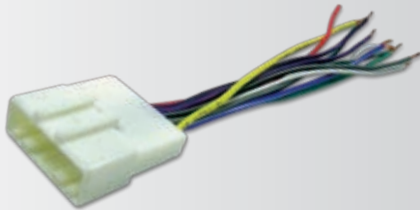

*REVERSE*  
Power/  
Speaker Connector

**NN07B**

**1995-07  
Nissan**

Premium Sound  
harness  
4-CH RCA  
to Amp Input

**NN04B**

**2007-Up  
Nissan**

Power/Speaker  
Connector

**SI02B**