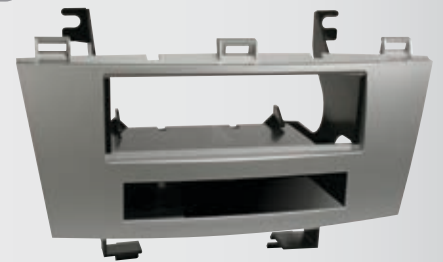

TA2041B

**2004-08
Toyota
Solara**

DIN with Molded
Pocket Kit
Color: Silver

HARNESS: TA02B, TA08AR

ANTENNA ADAPTER: N/R