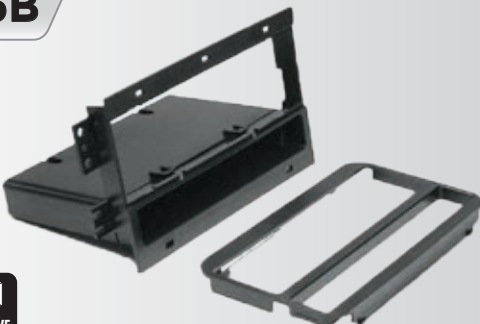

HY1605B

**2000-05
Hyundai
Sonata**
DIN with
Pocket Kit

HARNESS: HY03B

ANTENNA ADAPTER: N/R