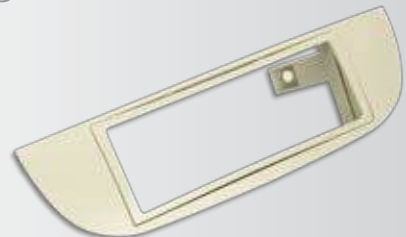

FT4275WB

2012-Up Fiat 500

DIN Kit
Color: Pearl White

HARNESS: FT01SR

ANTENNA ADAPTER: VWA3B