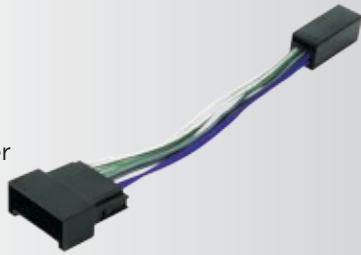

FD15B

1995-97 Ford

Premium System
Amp-Bypass Jumper
harness
At amp location