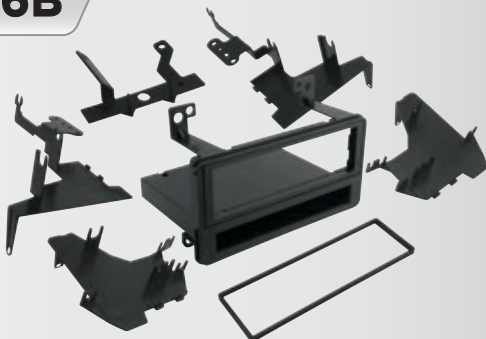

DIN with Molded  
Pocket Kit

HARNESS: TA02B, TA08AR

ANTENNA ADAPTER: N/R

**TA2046B**

**2000-05  
Select  
Toyota**

DIN with  
Molded  
Pocket  
Multi-Kit

HARNESS: TA02B, TA03B

ANTENNA ADAPTER: N/R