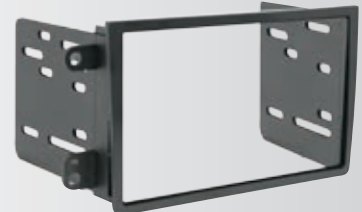

HARNESS: HA08B

ANTENNA ADAPTER: HAAB

**HA1578B**

**2006-16  
Honda  
Ridgeline**  
DIN with Molded  
Pocket Kit

INTERFACE: HA08B

ANTENNA ADAPTER: HAAB

**HA1702B**

**2007-11  
Honda Element**  
ISO Double DIN  
& DIN+Pocket Kit  
(non LX models)