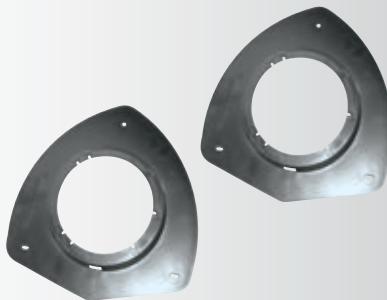

SAGTE6

**2002-08 GM
Trailblazer
Envoy
Bravada**

6.5" to 5 1/4" - 6 1/2"
Speaker Adapter
(pair)