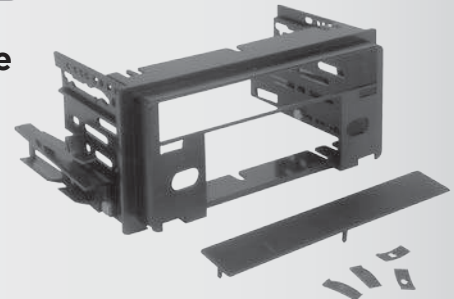

GM1484B

1995-02 GM Full Size Truck

DIN Kit with 1/2 EQ

HARNESS: GM02B

ANTENNA ADAPTER: MDA-1B