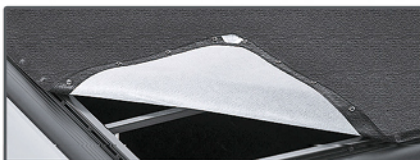

MODEL SPECIFIC DESIGN
test-fitted to ensure perfect coverage of the whole bed; along with anti-curl corner to guarantee show-level appearance in all weather.

REMOVEABLE TOUCH LAMP

OTHER COVER LINER DESIGN FACE OUTWARD AND EXPOSE TO UV DAMAGE