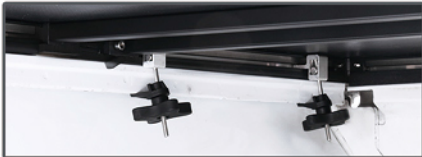

SSB5SB-TAC05DCSS-WB

05-16 TOYOTA TACOMA DOUBLE CAB

SSB5SB-TUN07CMSS-WB

07-16 TOYOTA TUNDRA CREWMAX

SSB5SB-TUN07DCSS-WB

07-15 TOYOTA TUNDRA DOUBLE CAB

MOUNTING CLAMP
clamps onto inner rails of the trunk, ensuring the bolts are fully tightened to provide tension & security.