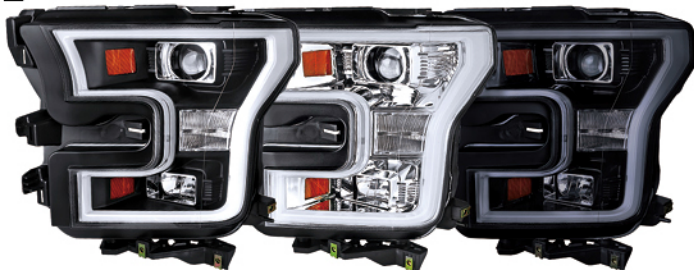

F150 2015 - 2017

2LHP-F15015JM-TM / 2LHP-F15015-TM / 2LHP-F15015G-TM
15-17 FORD F150 LED PROJECTOR HEADLIGHTS (BLACK / CHROME / GLOSSY BLACK)