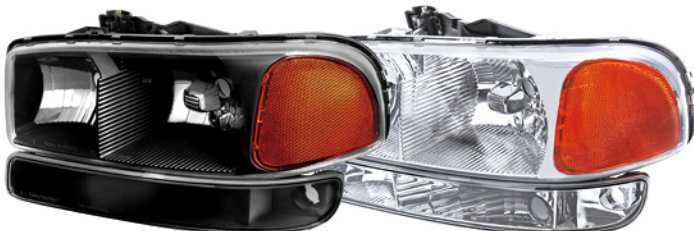

CANYON 2015 - 2017

LF-CAN15COEM-DL
15-17 GMC CANYON FOG LIGHTS

LF-EVY02COEM-DL
02-09 GMC ENVOY FOG LIGHTS

SIERRA 1999 - 2002

LF-SIE99COEM-DL / LF-SIE99GOEM-DL
99-02 GMC SIERRA FOG LIGHTS

SIERRA 1999 - 2006