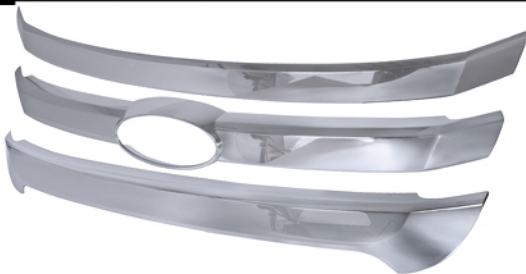

FORD GRILLE

HG-EPOR11C-MD-GL
11-15 FORD EXPLORER SPORT TRAC FRONT GRILLE INSERT