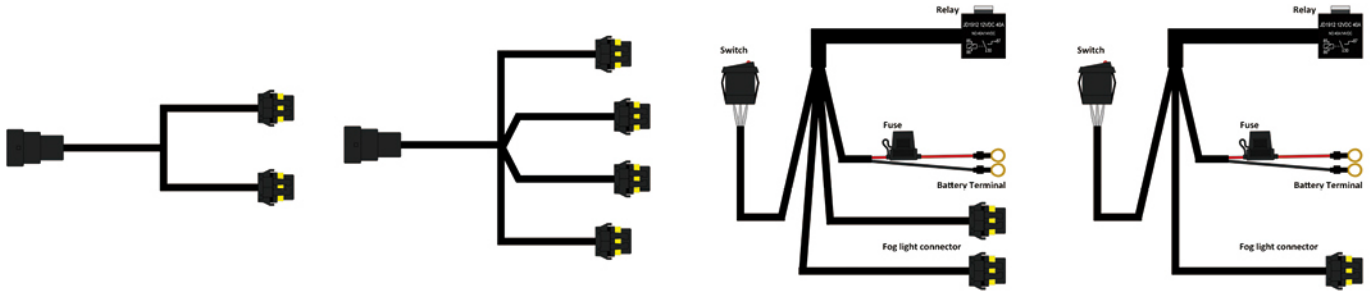

LH-4X6LED15-CM
4" X 6" UNIVERSAL 15 LED 45W SEAL BEAM HEADLIGHT

LH-7X6LED15-CM
7" X 6" UNIVERSAL 15 LED 45W SEAL BEAM HEADLIGHTS

UNIVERSAL LIGHT HARNESS

LF-WIRE12-2-RS	12 GAUGE 500W 40AMP 10FT WIRING HARNESS (1 SET OF 10FT 12 GAUGE FOG LIGHTS WIRING HARNESS WITH 2 CONNECTORS)	
LF-WIRE12-4-RS	12 GAUGE 500W 40AMP 10FT WIRING HARNESS (1 SET OF 10FT 12 GAUGE FOG LIGHTS WIRING HARNESS WITH 4 CONNECTORS)	
LF-WIRE12-S-RS	12 GAUGE 500W 40AMP 9FT WIRING HARNESS (1 SET OF 9FT 12 GAUGE FOG LIGHTS WIRING HARNESS WITH 1 CONNECTOR, FUSE, ON/OFF SWITCH, AND RELAY)	
LF-WIRE14-2-RS	14 GAUGE 500W 40AMP 9FT WIRING HARNESS (1 SET OF 9FT 14 GAUGE FOG LIGHTS WIRING HARNESS WITH 2 CONNECTORS, FUSE, ON/OFF SWITCH, AND RELAY)	
LF-WIRE14-S-RS	14 GAUGE 500W 40AMP 9FT WIRING HARNESS (1 SET OF 9FT 14 GAUGE FOG LIGHTS WIRING HARNESS WITH 1 CONNECTOR, FUSE, ON/OFF SWITCH, AND RELAY)	
LF-WIREHIDCNV	WIRING CONVERSION KIT (1 SET OF XENON HID CONVERSION WIRING KIT)	