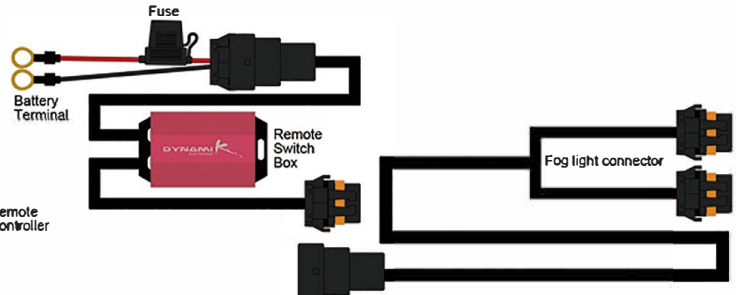

UNIVERSAL LIGHT HARNESS

LF-WIRE14-RC-RS
14 GAUGE 380W 40AMP 9FT WIRING HARNESS
(1 SET OF FULL 14 GAUGE WIRING HARNESS WITH 2 CONNECTORS, FUSE, RELAY AND REMOTE CONTROL KEYCHAIN)

UNIVERSAL LIGHT HARNESS

LF-WIRE12-2-RS	12 GAUGE 500W 40AMP 10FT WIRING HARNESS (1 SET OF 10FT 12 GAUGE FOG LIGHTS WIRING HARNESS WITH 2 CONNECTORS)	
LF-WIRE12-4-RS	12 GAUGE 500W 40AMP 10FT WIRING HARNESS (1 SET OF 10FT 12 GAUGE FOG LIGHTS WIRING HARNESS WITH 4 CONNECTORS)	
LF-WIRE12-S-RS	12 GAUGE 500W 40AMP 9FT WIRING HARNESS (1 SET OF 9FT 12 GAUGE FOG LIGHTS WIRING HARNESS WITH 1 CONNECTOR, FUSE, ON/OFF SWITCH, AND RELAY)	
LF-WIRE14-2-RS	14 GAUGE 500W 40AMP 9FT WIRING HARNESS (1 SET OF 9FT 14 GAUGE FOG LIGHTS WIRING HARNESS WITH 2 CONNECTORS, FUSE, ON/OFF SWITCH, AND RELAY)	
LF-WIRE14-S-RS	14 GAUGE 500W 40AMP 9FT WIRING HARNESS (1 SET OF 9FT 14 GAUGE FOG LIGHTS WIRING HARNESS WITH 1 CONNECTOR, FUSE, ON/OFF SWITCH, AND RELAY)	
LF-WIREHIDCNV	WIRING CONVERSION KIT (1 SET OF XENON HID CONVERSION WIRING KIT)	