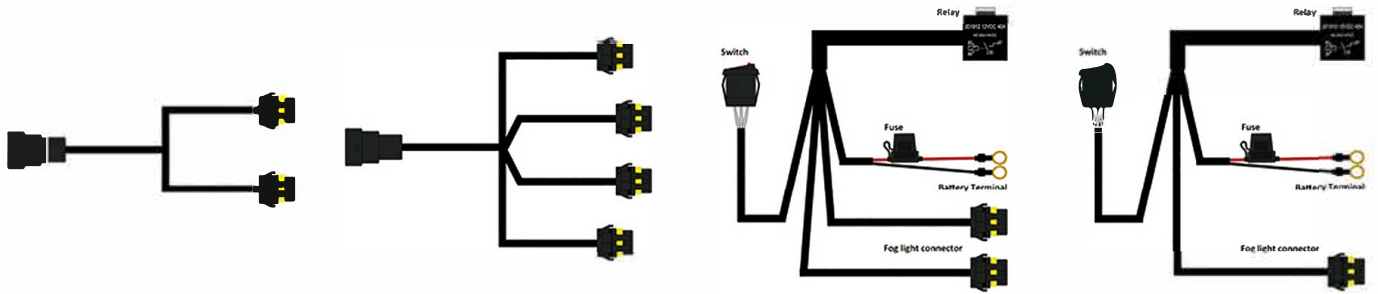

UNIVERSAL LIGHT HARNESS

LF-WIRE14-RC-RS
14 GAUGE 380W 40AMP 9FT WIRING HARNESS
(1 SET OF FULL 14 GAUGE WIRING HARNESS WITH 2 CONNECTORS, FUSE, RELAY AND REMOTE CONTROL KEYCHAIN)

UNIVERSAL LIGHT HARNESS

LF-WIRE12-2-RS	12 GAUGE 500W 40AMP 10FT WIRING HARNESS (1 SET OF 10FT 12 GAUGE FOG LIGHTS WIRING HARNESS WITH 2 CONNECTORS)	
LF-WIRE12-4-RS	12 GAUGE 500W 40AMP 10FT WIRING HARNESS (1 SET OF 10FT 12 GAUGE FOG LIGHTS WIRING HARNESS WITH 4 CONNECTORS)	
LF-WIRE12-S-RS	12 GAUGE 500W 40AMP 9FT WIRING HARNESS (1 SET OF 9FT 12 GAUGE FOG LIGHTS WIRING HARNESS WITH 1 CONNECTOR, FUSE, ON/OFF SWITCH, AND RELAY)	
LF-WIRE14-2-RS	14 GAUGE 500W 40AMP 9FT WIRING HARNESS (1 SET OF 9FT 14 GAUGE FOG LIGHTS WIRING HARNESS WITH 2 CONNECTORS, FUSE, ON/OFF SWITCH, AND RELAY)	
LF-WIRE14-S-RS	14 GAUGE 500W 40AMP 9FT WIRING HARNESS (1 SET OF 9FT 14 GAUGE FOG LIGHTS WIRING HARNESS WITH 1 CONNECTOR, FUSE, ON/OFF SWITCH, AND RELAY)	
LF-WIREHIDCNV	WIRING CONVERSION KIT (1 SET OF XENON HID CONVERSION WIRING KIT)	