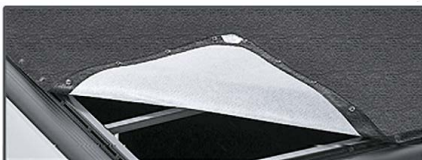

MODEL SPECIFIC DESIGN
test-fitted to ensure perfect coverage of the whole bed; along with anti-curl corner to guarantee show-level appearance in all weather.

REMOVEABLE TOUCH LAMP

OTHER COVER LINER DESIGN FACE OUTWARD AND EXPOSE TO UV DAMAGE