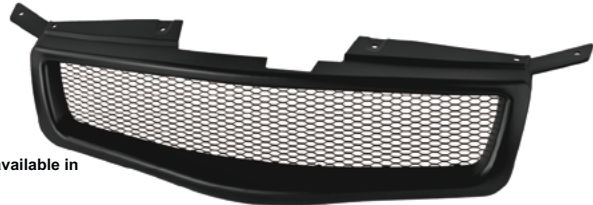

colors also available in

HG-MAX04BB-RS
FITS 04-06 NISSAN MAXIMA MESH GRILLE

● **NISSAN SENTRA 2000 - 2003**

colors also available in

HG-SEN00BB-RS
FITS 00-03 NISSAN SENTRA MESH GRILLE

● **NISSAN TITAN 2004 - 2007**