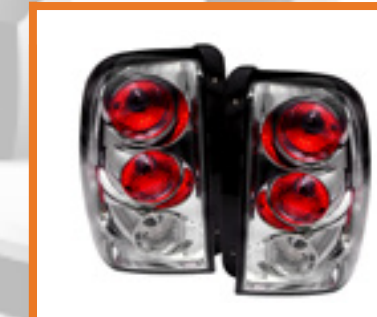

Chevy TrailBlazer 02-09
Euro Tail Lights - Chrome
PART#: ALT-YD-CTB02-C
SKU#: 5002198
UPC#: 847245002198

CHEVROLET

CHEVROLET