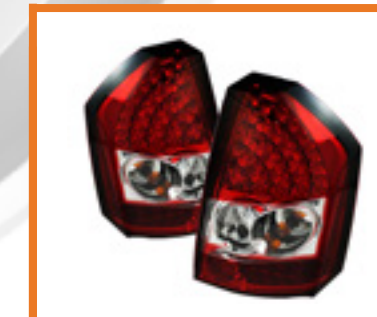

**Chrysler 300C 08-10** (will also fit SRT8)  
LED Tail Lights - Black  
PART#: ALT-YD-C308-LED-BK  
SKU#: 5034373  
UPC#: 847245034373

**Chrysler 300C 08-10** (will also fit SRT8)  
LED Tail Lights - Chrome  
PART#: ALT-YD-C308-LED-C  
SKU#: 5034380  
UPC#: 847245034380