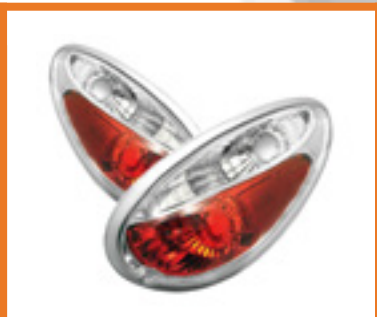

Chrysler PT Cruiser 01-05
Tail Lights - Chrome
PART#: ALT-YD-CPT01-C
SKU#: 5001672
UPC#: 847245001672