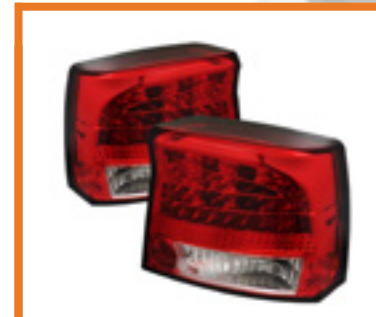

Dodge Charger 09-10
(will also fit SRT8)
LED Tail Lights - Red Clear
PART#: ALT-YD-DCH09-LED-RC
SKU#: 5031679
UPC#: 847245031679