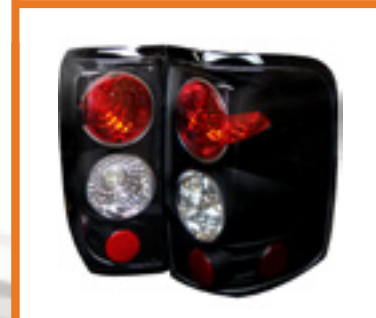

# TAIL LIGHTS

FORD

**Ford F150 Styleside 04-08**  
(excludes Heritage & SVT)  
LED Tail Lights - Chrome  
PART#: ALT-YD-FF15004-LED-C  
SKU#: 5003256  
UPC#: 847245003256

**Ford F150 Styleside 04-08**  
(excludes Heritage & SVT)  
LED Tail Lights - Red Clear  
PART#: ALT-YD-FF15004-LED-RC  
SKU#: 5003263  
UPC#: 847245003263