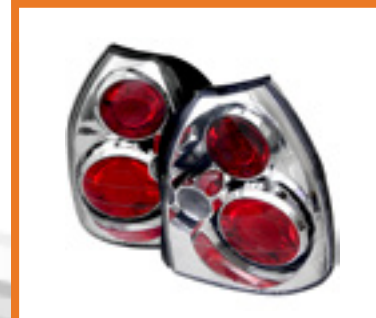

HONDA

HONDA

**Honda Civic 96-00 3DR**  
LED Tail Lights - Red Clear  
PART#: ALT-YD-HC96-3D-LED-RC  
SKU#: 5004949  
UPC#: 847245004949

**Honda Civic 96-00 3DR**  
Euro Tail Lights - Black  
PART#: ALT-YD-HC96-3D-BK  
SKU#: 5004895  
UPC#: 847245004895