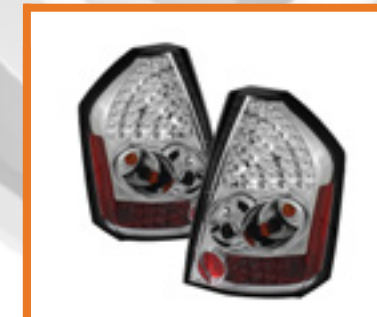

**Chrysler 300C 08-10** (will also fit SRT8)  
LED Tail Lights - Black  
PART#: ALT-YD-C308-LED-BK  
SKU#: 5034373  
UPC#: 847245034373

**Chrysler 300C 08-10** (will also fit SRT8)  
LED Tail Lights - Chrome  
PART#: ALT-YD-C308-LED-C  
SKU#: 5034380  
UPC#: 847245034380