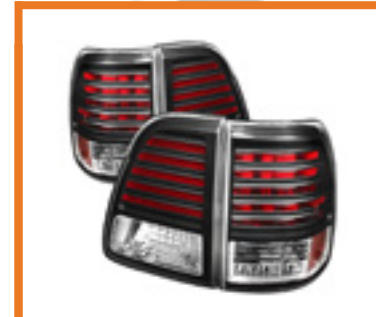

Toyota Land Cruiser 98-05
LED Tail Lights - Black
PART#: ALT-YD-TLAN98-LED-BK
SKU#: 5007537
UPC#: 847245007537