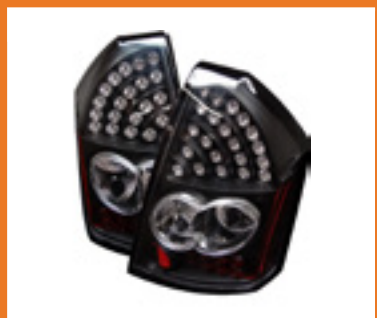

TAIL LIGHTS

CHRYSLER

Chrysler 300C 05-07
(will also fit SRT8)
LED Tail Lights - Black
PART#: ALT-YD-C305-LED-BK
SKU#: 5000934
UPC#: 847245000934