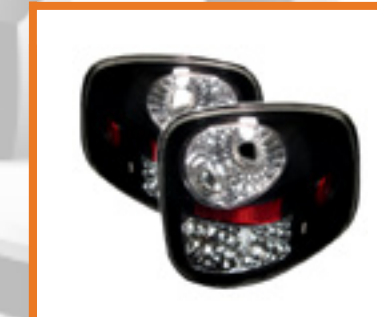

Ford F150 Flareside 97-03
LED Tail Lights - Black
PART#: ALT-YD-FF15097FS-LED-BK
SKU#: 5003409
UPC#: 847245003409

FORD

FORD