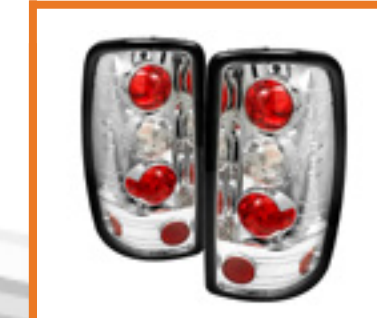

Chevy Suburban / Tahoe 00-06 GMC Yukon/ Yukon Denali 00-06 (Barn Door only)
Euro Tail Lights - Chrome
PART#: ALT-YD-CD00-BD-C
SKU#: 5001481
UPC#: 847245001481

CHEVROLET

CHEVROLET