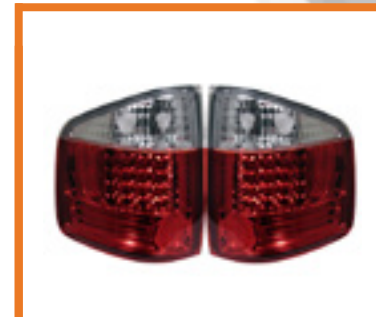

**Chevy S10 94-04 / GMC Sonoma
94-04 / Isuzu Hombre 96-00**
LED Tail Lights - Red Clear
PART#: ALT-YD-CS1094-LED-RC
SKU#: 5001931
UPC#: 847245001931