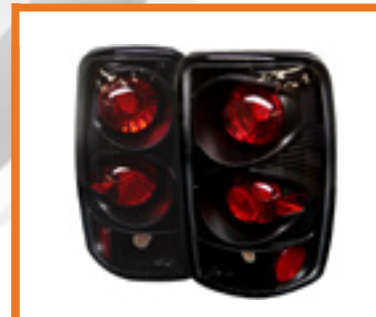

Chevy Suburban / Tahoe / Yukon 00-06 Denali XL 01-06 (Lift Gate Style Only)
Euro Tail Lights - Black
PART#: ALT-YD-CD00-BK
SKU#: 5001498
UPC#: 847245001498