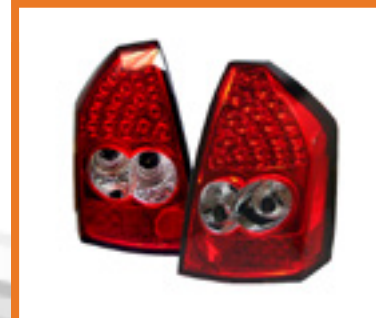

# TAIL LIGHTS

CHRYSLER

**Chrysler 300C 05-07**  
(will also fit SRT8)  
LED Tail Lights - Black  
PART#: ALT-YD-C305-LED-BK  
SKU#: 5000934  
UPC#: 847245000934

**Chrysler 300C 05-07**  
(will also fit SRT8)  
LED Tail Lights - Chrome  
PART#: ALT-YD-C305-LED-C  
SKU#: 5000941  
UPC#: 847245000941