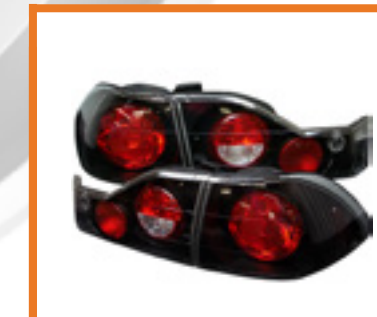

Honda Accord 98-00 4DR
Euro Tail Lights - Black
PART#: ALT-YD-HA98-BK
SKU#: 5004321
UPC#: 847245004321