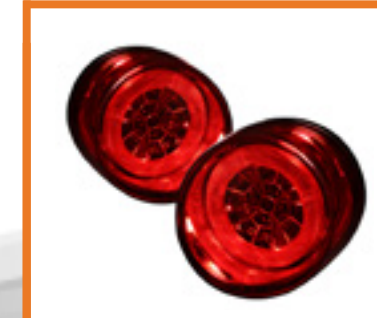

Chevy Cobalt 05-10 2DR
LED Tail Lights - Red Clear
PART#: ALT-YD-CCOB05-LED-RC
SKU#: 5001450
UPC#: 847245001450