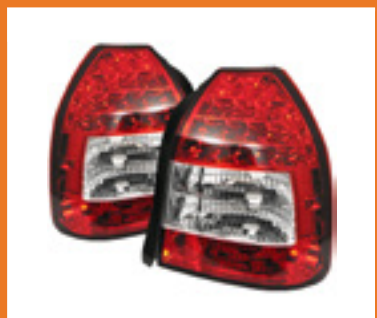

HONDA

Honda Civic 96-00 3DR
LED Tail Lights - Red Clear
PART#: ALT-YD-HC96-3D-LED-RC
SKU#: 5004949
UPC#: 847245004949