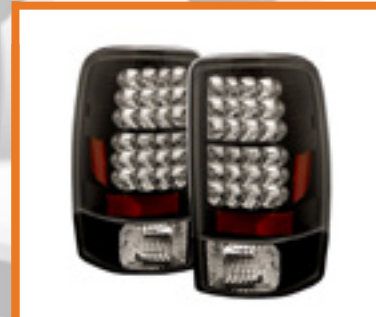

CHEVROLET

CHEVROLET

**Chevy Suburban 1500/2500 / Tahoe / Yukon Denali 07-13** (excludes Barn Door)  
LED Tail Lights - Chrome  
PART#: ALT-YD-CSUB07-LED-C  
SKU#: 5002143  
UPC#: 847245002143

**Chevy Suburban 1500/2500 / Tahoe / Yukon Denali 07-13** (excludes Barn Door)  
LED Tail Lights - Red Clear  
PART#: ALT-YD-CSUB07-LED-RC  
SKU#: 5002150  
UPC#: 847245002150