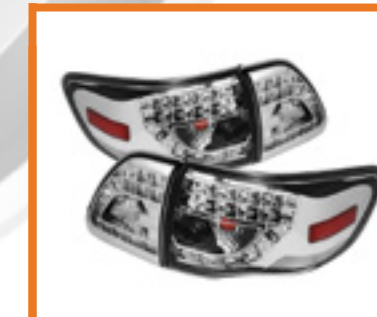

Toyota Corolla 09-11
LED Tail Lights - Chrome
PART#: ALT-YD-TC09-LED-C
SKU#: 5031815
UPC#: 847245031815

TOYOTA

TOYOTA

TOYOTA