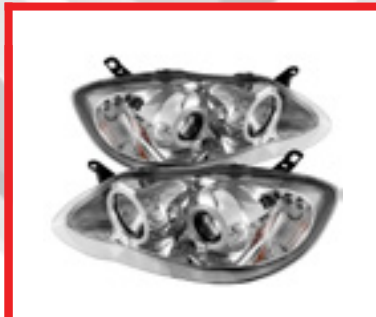

Toyota Corolla 03-08
CCFL LED Projector Headlights - Chrome
PART#: PRO-YD-TC03-CCFL-C
SKU#: 5030276
UPC#: 847245030276