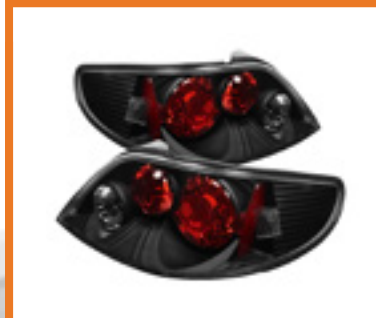

Toyota Solara 99-03
Euro Tail Lights - Black
PART#: ALT-YD-TSO98-BK
SKU#: 5007674
UPC#: 847245007674