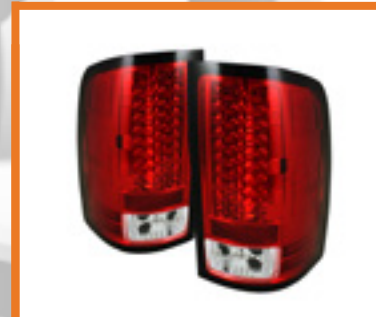

GMC Sierra 1500/2500/3500HD Denali 07-13 (excludes 3500 Dually)
LED Tail Lights - Red Clear
PART#: ALT-YD-GS07-LED-RC
SKU#: 5014955
UPC#: 847245014955

HONDA