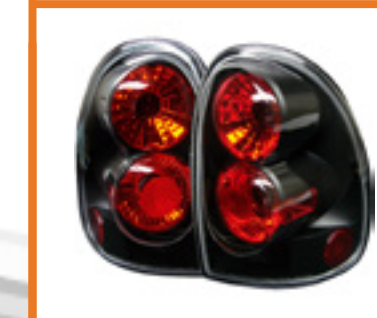

Dodge Caravan / Chrysler Town & Country / Plymouth Voyager 96-00
Dodge Durango 98-03
Euro Tail Lights - Black
PART#: ALT-YD-DC96-BK
SKU#: 5002235
UPC#: 847245002235

DODGE

CHRYSLER