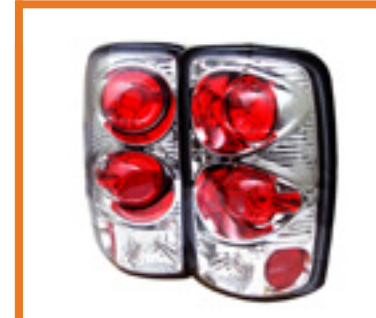

Chevy Suburban / Tahoe / Yukon 00-06 Denali XL 01-06 (Lift Gate Style Only)
Euro Tail Lights - Chrome
PART#: ALT-YD-CD00-C
SKU#: 5001504
UPC#: 847245001504