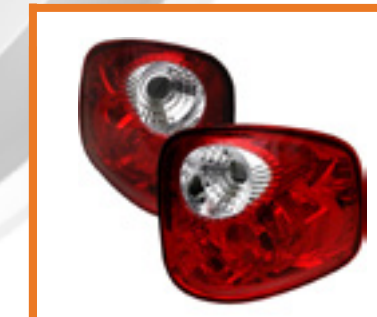

Ford F150 Flareside Super Crew 97-00
Euro Tail Lights - All Red
PART#: ALT-YD-FF15097FS-R
SKU#: 5003454
UPC#: 847245003454

FORD