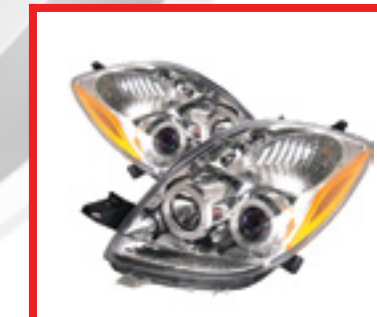

Toyota Yaris 06-08 2DR
Halo LED Projector Headlights - Chrome
PART#: PRO-YD-TYA06-HL-C
SKU#: 5012067
UPC#: 847245012067

TOYOTA