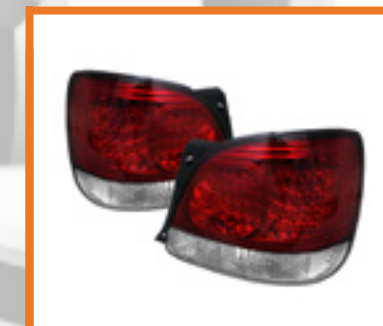

Lexus GS 300/400 98-05
LED Tail Lights - Red Clear
PART#: ALT-YD-LGS98-LED-RC
SKU#: 5005731
UPC#: 847245005731

LEXUS

JEEP