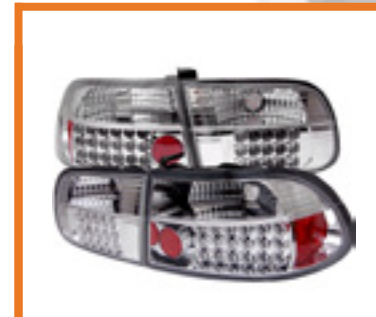

Honda Civic 92-95 3DR
LED Tail Lights - Chrome
PART#: ALT-YD-HC92-3D-LED-C
SKU#: 5004734
UPC#: 847245004734