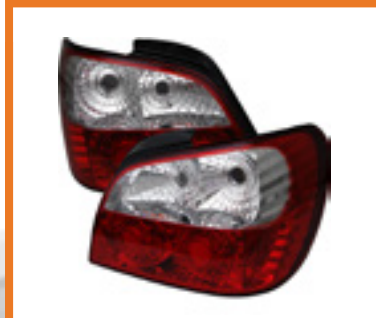

Subaru Impreza WRX/STI 02-03
(excludes Wagon)
LED Tail Lights - Red Clear
PART#: ALT-YD-SI01-LED-RC
SKU#: 5007230
UPC#: 847245007230