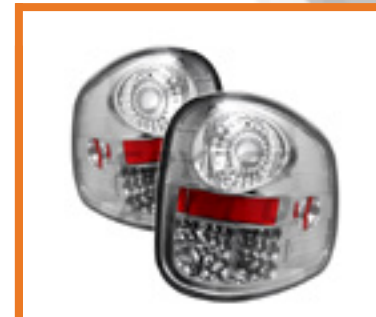

Ford F150 Flareside Super Crew 97-00
LED Tail Lights - Chrome
PART#: ALT-YD-FF15097FS-LED-C
SKU#: 5003416
UPC#: 847245003416