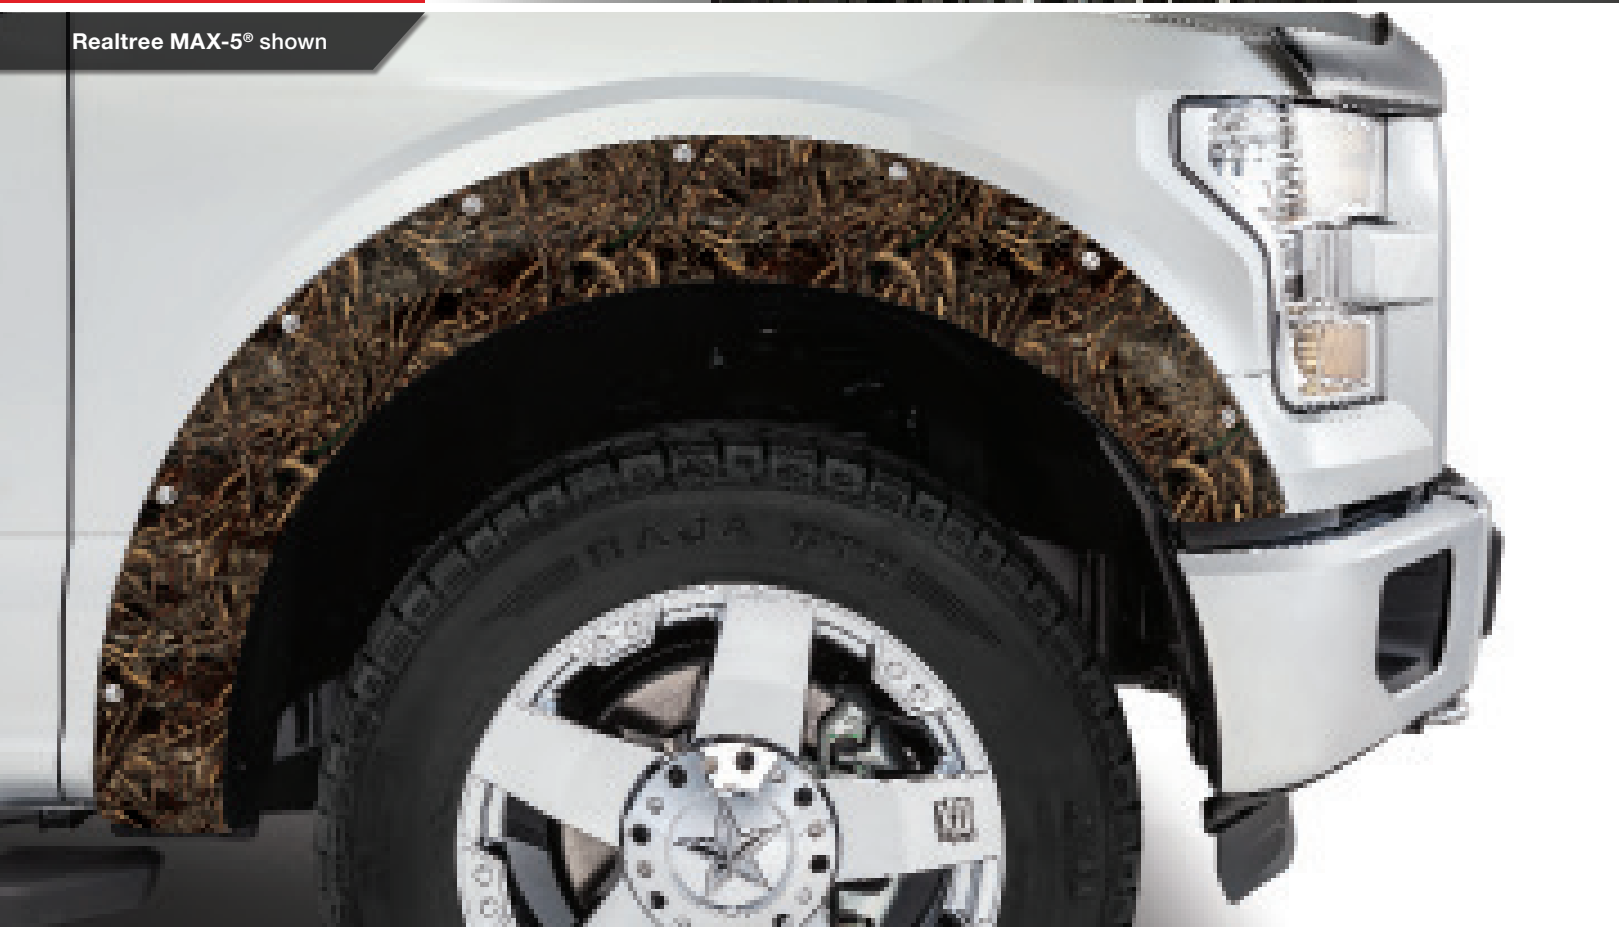

Realtree MAX-5® shown