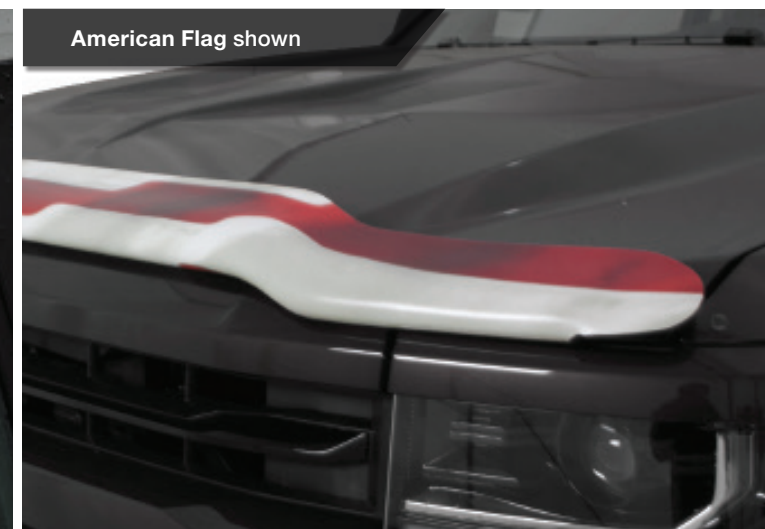

- Constructed from resilient Tri-Blend™ material that is both durable, UV stable and paintable
- Easy installation: no special hardware or drilling required and attaches with 3M™ automotive-grade adhesive
- Compatible with truck bed tops
- Available in ribbed black, smooth black
- Limited Lifetime Warranty

Ribbed Black shown

RAIL TOPZ™ BED RAIL CAPS

- Offered with or without stake hole cutouts
- Precision engineered to fit your bed size

Smooth Black shown

TAILGATE CAPS

- Precision engineered to fit your bed size
- Match it with a set of our Rail Topz™ Bed Rail Caps for complete coverage

Carbon Fiber shown

American Flag shown

Mossy Oak Break-Up Country shown

TONNEAU COVERS

Simple Tri-Fold / Close

Easy Roll-Up / Close

Tri-Fold Tonneau Cover

- Three-panel aluminum frame with easy to operate bed-rail clamps
- Long-lasting, tear-resistant vinyl fabric with lightly textured, matte-black finish
- Integrated strap and buckle for transport when top is in open position
- Engineered for your specific truck (make, model, year, bed size) for proper fit and function
- Comes fully-assembled with a simple clamp-on system and no-drill installation