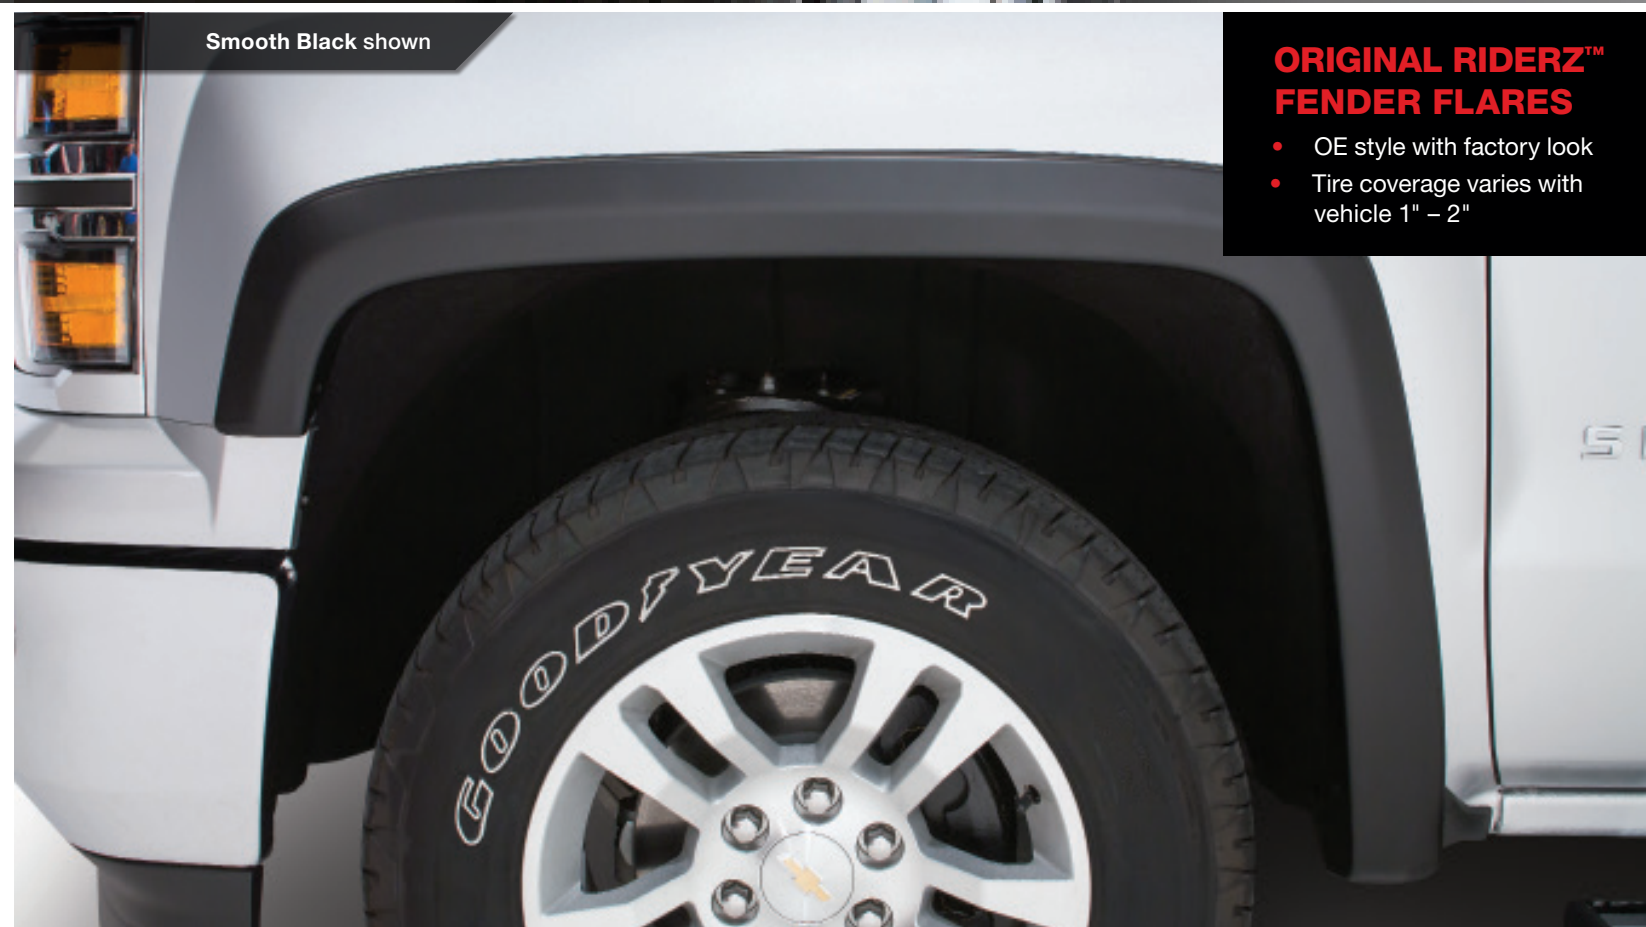

Realtree MAX-5® shown

Smooth Black shown

ORIGINAL RIDERZ™ FENDER FLARES

- OE style with factory look
- Tire coverage varies with vehicle 1" – 2"

BED RAIL / TAILGATE CAPS

FINISH OPTIONS

Protect your pickup truck's Bed Rails and Tailgate from the scratches and dings of daily wear and tear with our extra tough, heavy duty Rail Topz™ Bed Rail Caps and Tailgate Caps. Stampede Automotive Accessories are built to last!