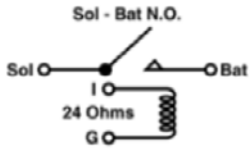

Chrysler ..... 1968 - 1967
Dodge ..... 1968 - 1967
Plymouth ..... 1968 - 1967

SR109
Starter Relay
2875618