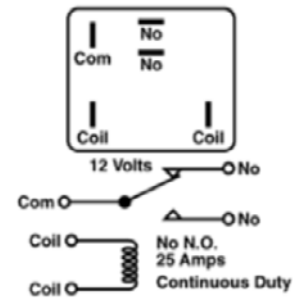

RY28
A/C and Heater Delay Relay

- 82501 AA050; 82501-AA050; 7825 01980; 12339253; 25230-C9905; 25230-C9907; 25230-C9900; 12322110; 8-97114-417-0; 8-94235-627-0; 8-94236-348-0; 8-94232-225-0; 94235627; 94233134
- Chevrolet..... 1982 - 1981
- Isuzu..... 1991 - 1981
- Nissan..... 1997 - 1968
- Subaru..... 1999 - 1990