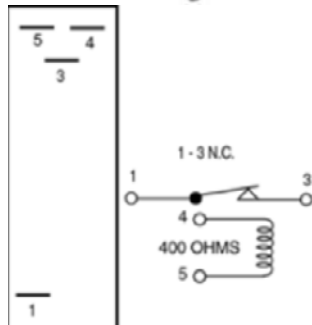

RY24
A/C Auto Temperature Control Relay
1621806; 1611357

- Cadillac..... 1984 - 1976
- Oldsmobile..... 1980