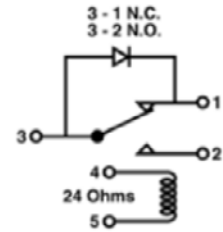

Chrysler 1982
Dodge ..... 1988 - 1981
Plymouth ..... 1982 - 1981

SR115
Starter Relay
4145370; 12309860