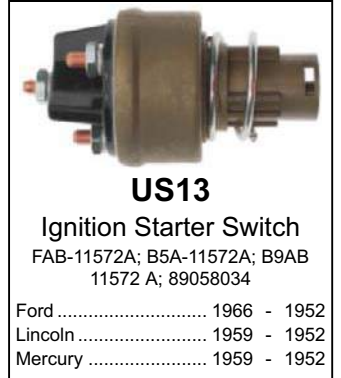

US13
Ignition Starter Switch
FAB-11572A; B5A-11572A; B9AB
11572 A; 89058034
Ford ..... 1966 - 1952
Lincoln ..... 1959 - 1952
Mercury ..... 1959 - 1952