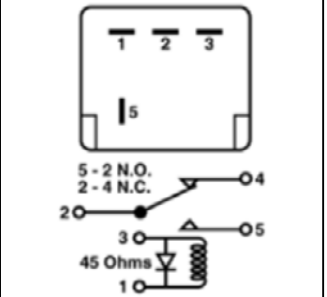

RY34
Fast Idle Relay

1. 10026187; 10021933; 1989334;
   22515682; 2251682

Buick	1985 - 1982
Chevrolet	1983 - 1982
Oldsmobile	1985 - 1982