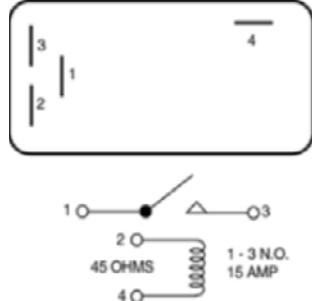

RY80
A/C Compressor Clutch Cut-Off Relay
4339496; 4221656; 88922807