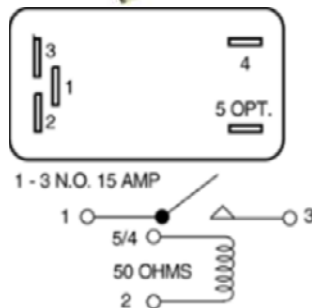

RY13

Blower Motor Relay

408337

Oldsmobile..... 1973 - 1971