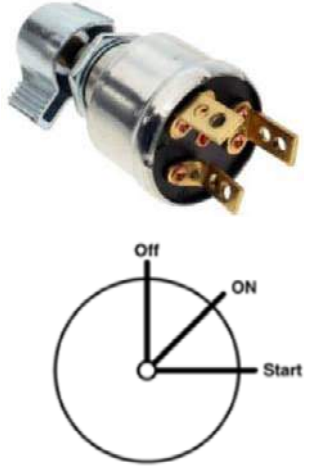

US127L
Ignition Lock Cylinder
69057-91601; 69057-32080;
19021084

US129L
Ignition Lock Cylinder
69057-12030; 69057-12060;
19021089