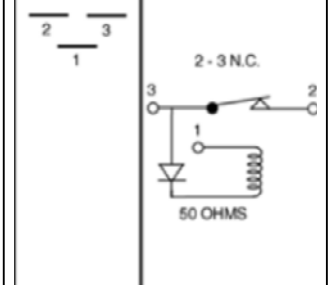

- 8-94147095-0; 8-94147-095-0;
8941470950; 25230-C9910;
25230-C9915; 94147095
- | | |
|--------|-------------|
| Geo | 1993 - 1990 |
| Isuzu | 2002 - 1981 |
| Nissan | 1997 - 1975 |

RY38
A/C Relay

RY42
A/C Compressor Clutch
Cut-Off Relay