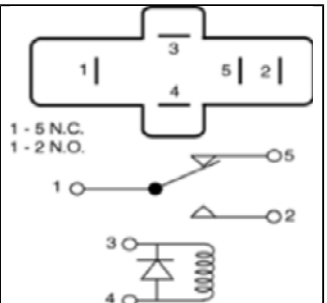

Chevrolet	1996 - 1990
Chrysler	2012 - 1996
Dodge	2001 - 1967
Eagle	1996 - 1988
Fiat	1979 - 1972
Ford	2003 - 1980
Geo	1994 - 1992
GMC	1996 - 1991
Honda	2002 - 1998
Isuzu	2004 - 1997
Jeep	1999 - 1982
Lincoln	2002 - 1992
Mercury	2003 - 1980
Oldsmobile	1996 - 1990
Plymouth	1999 - 1983
Pontiac	1994 - 1988
Renault	1987 - 1983
Saab	2011 - 1975
Saturn	1994 - 1991
Volvo	1991 - 1983
Yugo	1988 - 1986

RY32
A/C Compressor Clutch
Cut-Off Relay

1. 10019535; 10018447; 89057604

Buick	1988 - 1979
Cadillac	1987 - 1982
Chevrolet	1989 - 1981
Oldsmobile	2004 - 1981
Pontiac	1988 - 1981