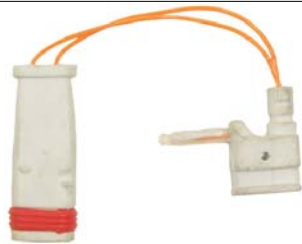

PWS180
MERCEDES BENZ: 211 540 07 17
MERCEDES-BENZ 09-03